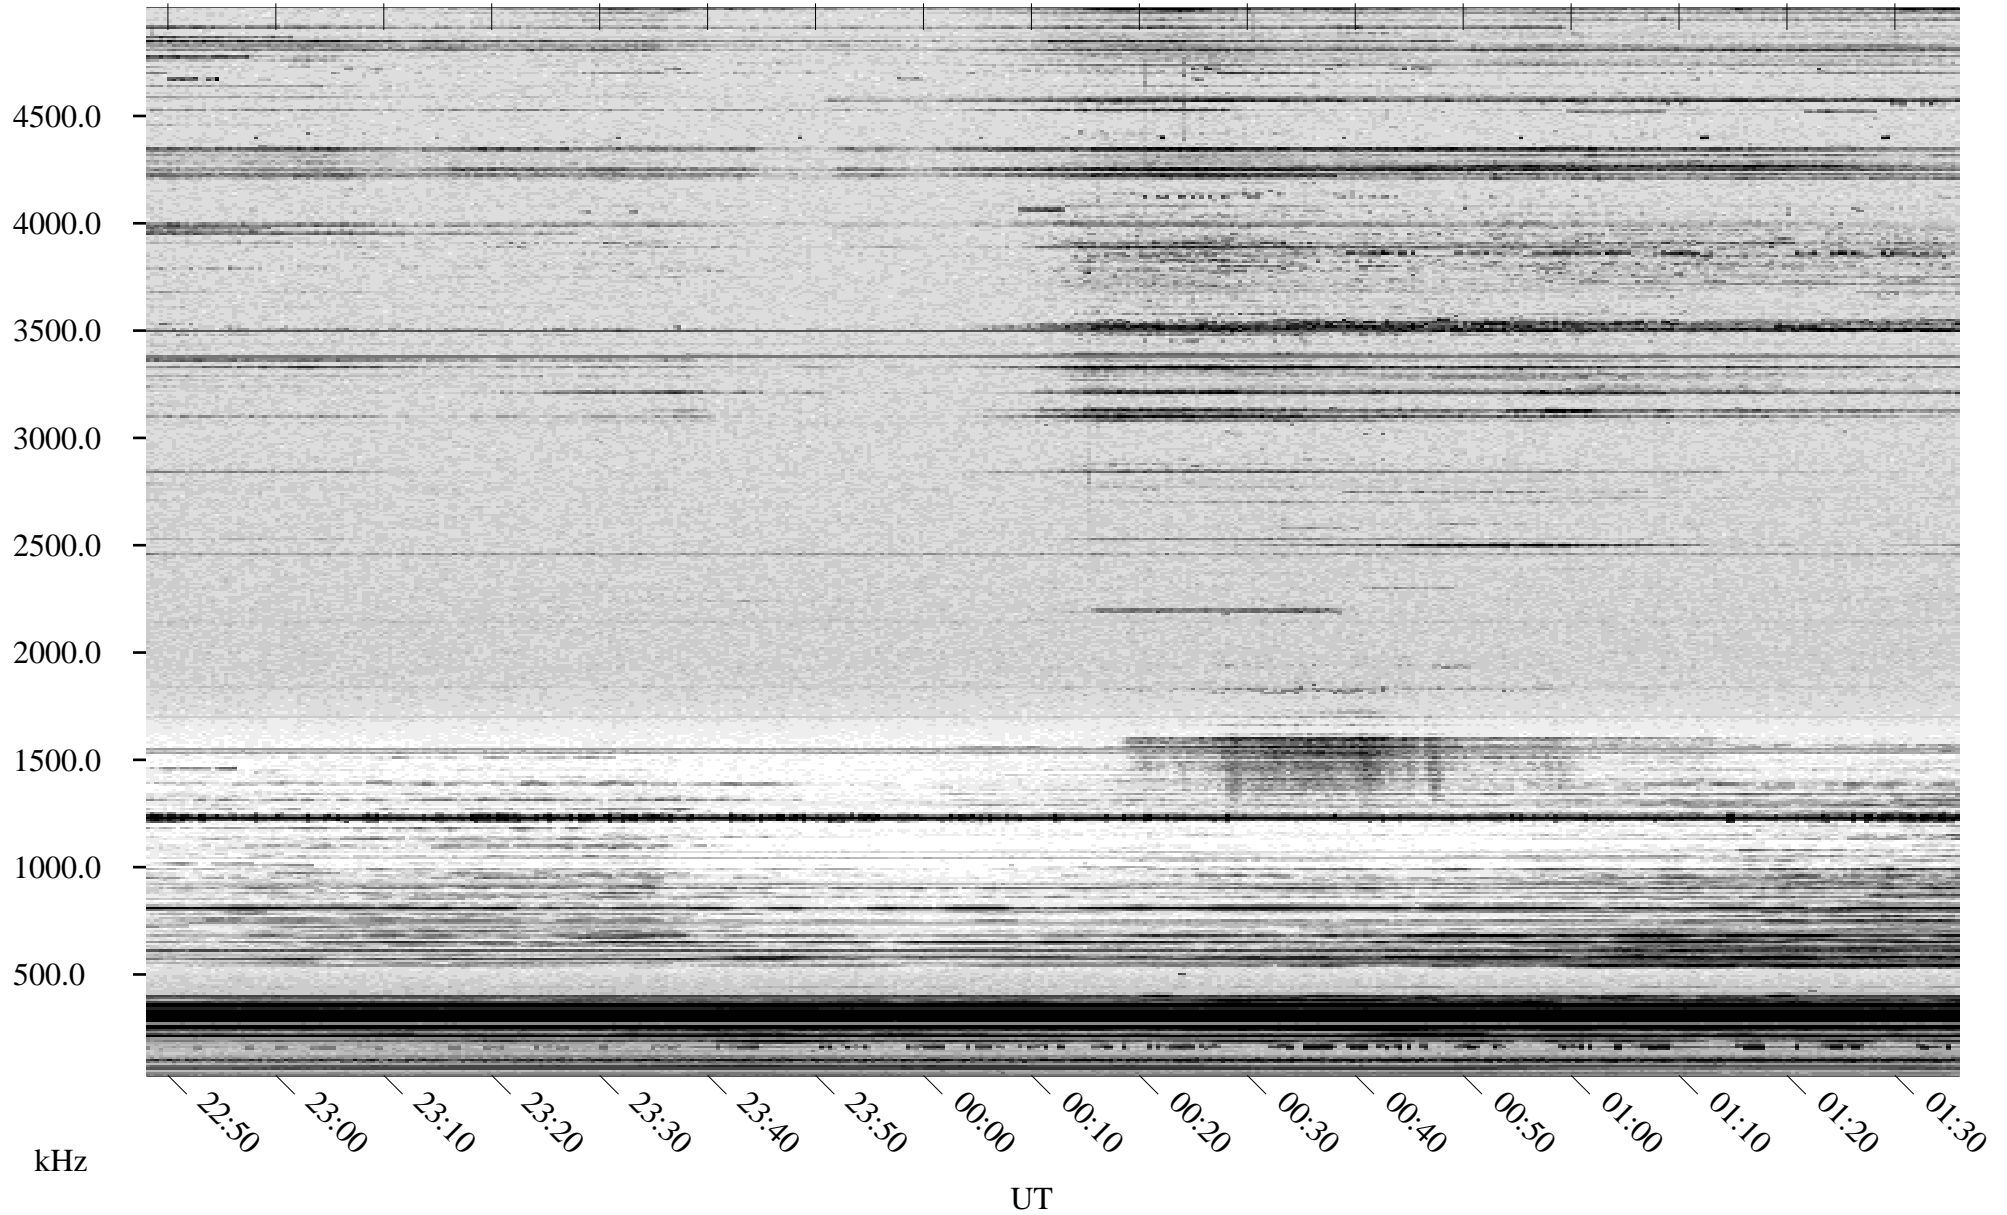

# 02/20/1998 Churchill, Manitoba

Linear Scale    Black = 161    White = 15

ch980511.r00m max\_12

Page 1

# 02/20/1998 Churchill, Manitoba

Linear Scale    Black = 161    White = 15

ch980511.r00m max\_12

Page 2

# 02/21/1998 Churchill, Manitoba

Linear Scale    Black = 161    White = 15

ch980511.r00m max\_12

Page 3

# 02/21/1998 Churchill, Manitoba

Linear Scale    Black = 161    White = 15

ch980511.r00m max\_12

Page 4