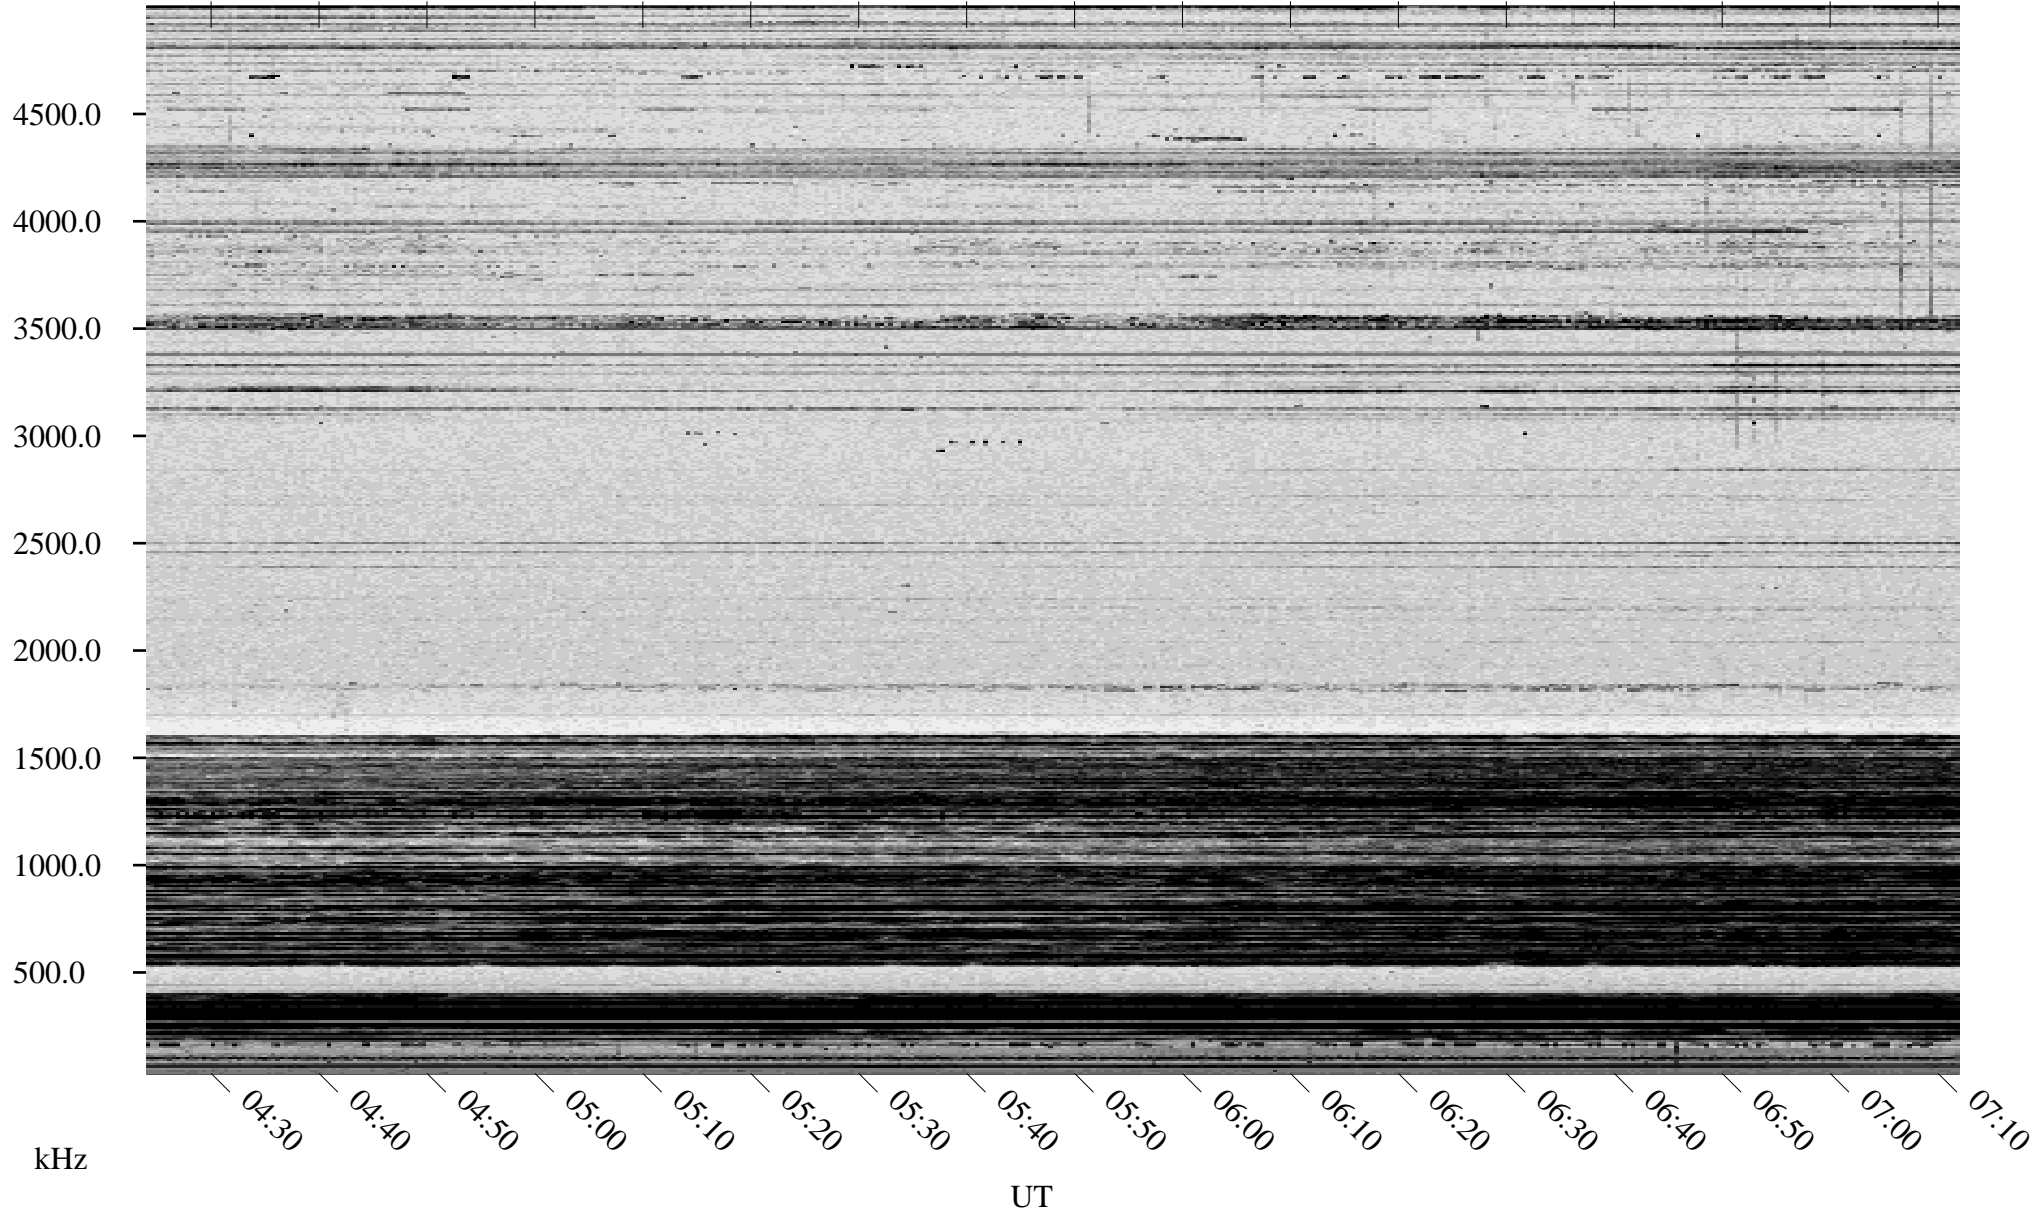

# 02/20/1998 Churchill, Manitoba

Linear Scale    Black = 161    White = 15

ch980511.r00m max\_12

Page 1

# 02/20/1998 Churchill, Manitoba

Linear Scale    Black = 161    White = 15

ch980511.r00m max\_12

Page 2

# 02/21/1998 Churchill, Manitoba

Linear Scale    Black = 161    White = 15

ch980511.r00m max\_12

Page 3

# 02/21/1998 Churchill, Manitoba

Linear Scale    Black = 161    White = 15

ch980511.r00m max\_12

Page 4