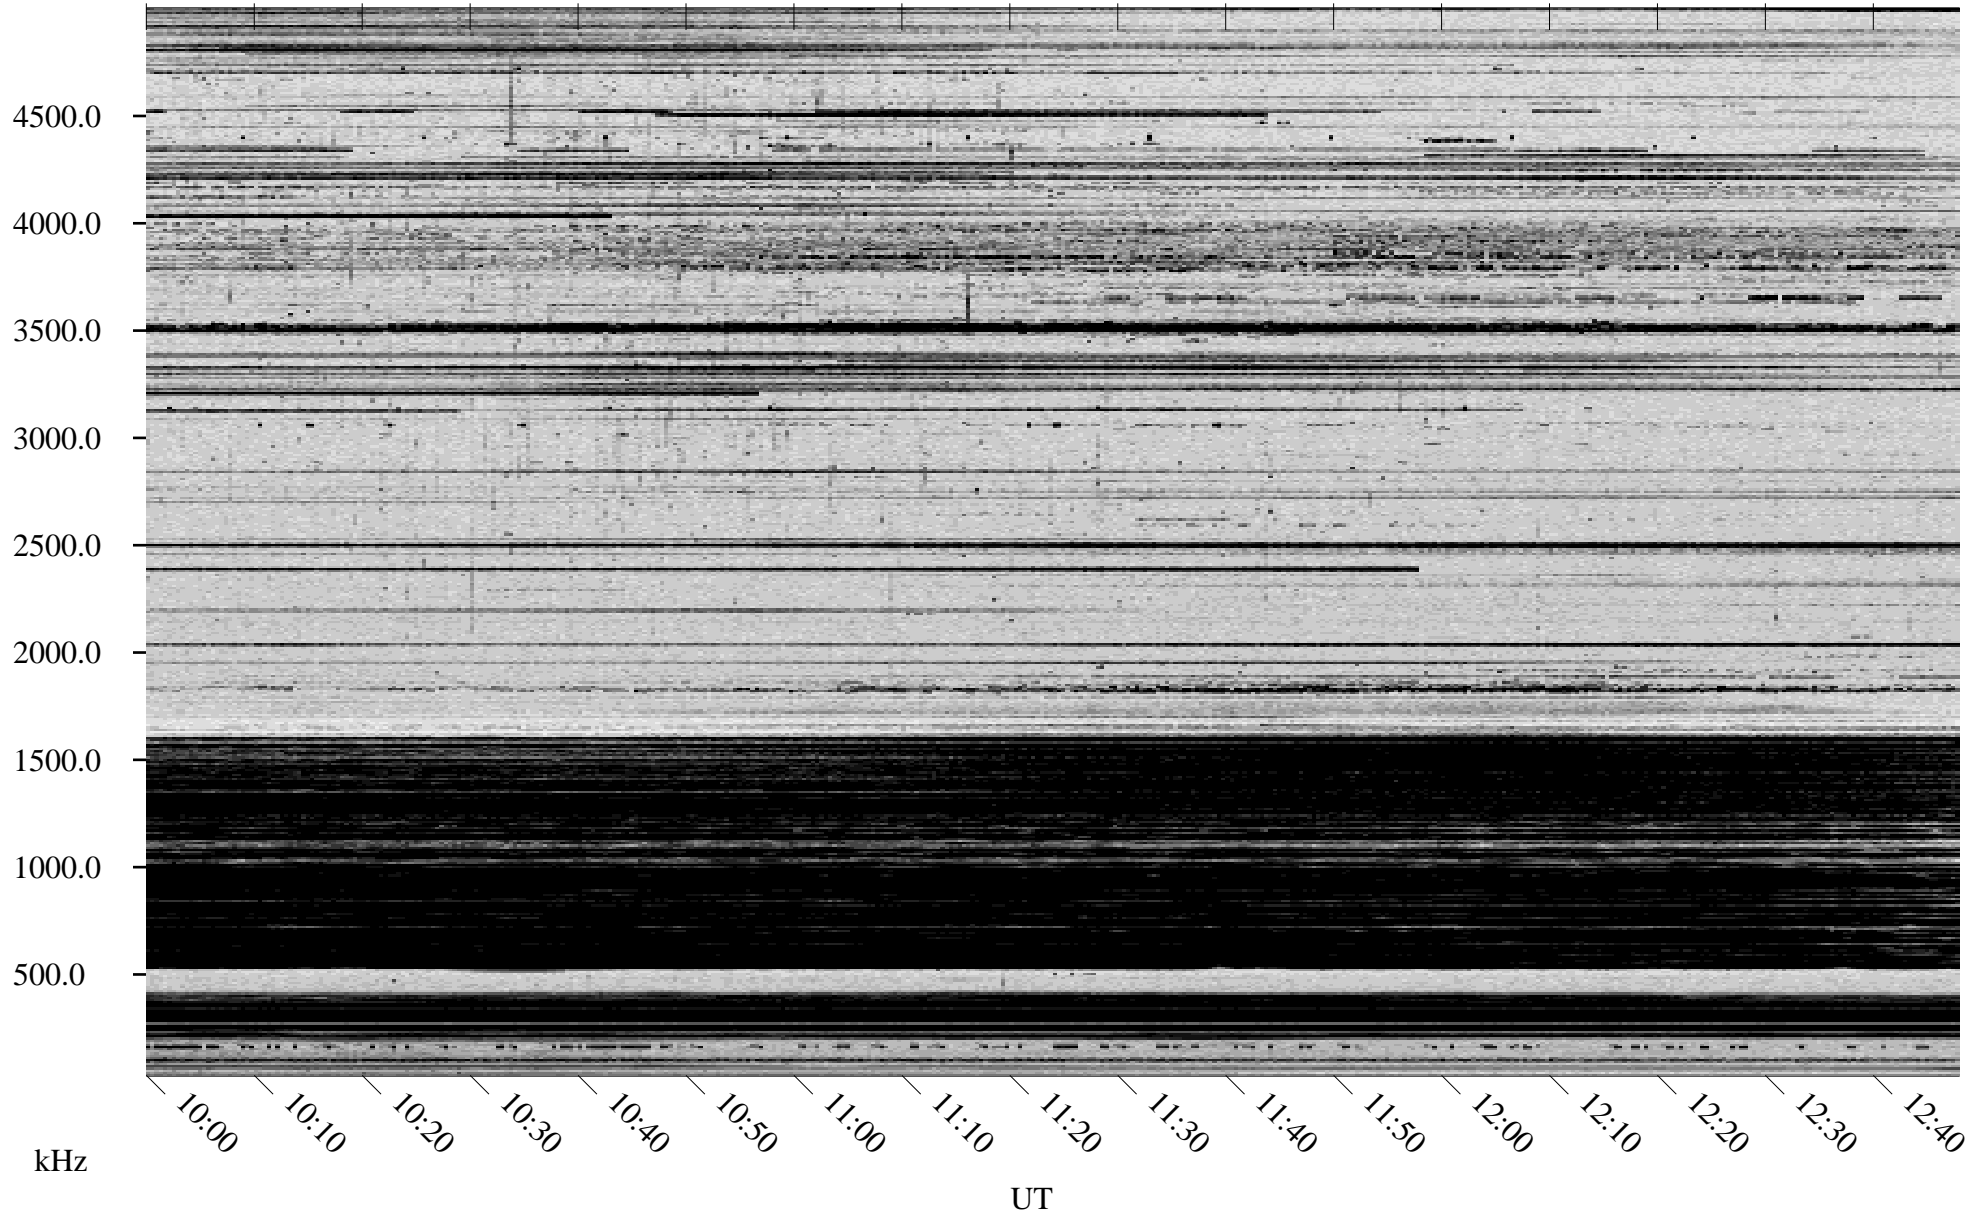

# 02/21/1998 Churchill, Manitoba

Linear Scale    Black = 161    White = 15

ch980511.r00m max\_12

Page 4

# 02/21/1998 Churchill, Manitoba

Linear Scale    Black = 161    White = 15

ch980511.r00m max\_12

# 02/21/1998 Churchill, Manitoba

Linear Scale    Black = 161    White = 15

ch980511.r00m max\_12

Page 6

# 02/21/1998 Churchill, Manitoba

Linear Scale    Black = 161    White = 15

ch980511.r00m max\_12

Page 7