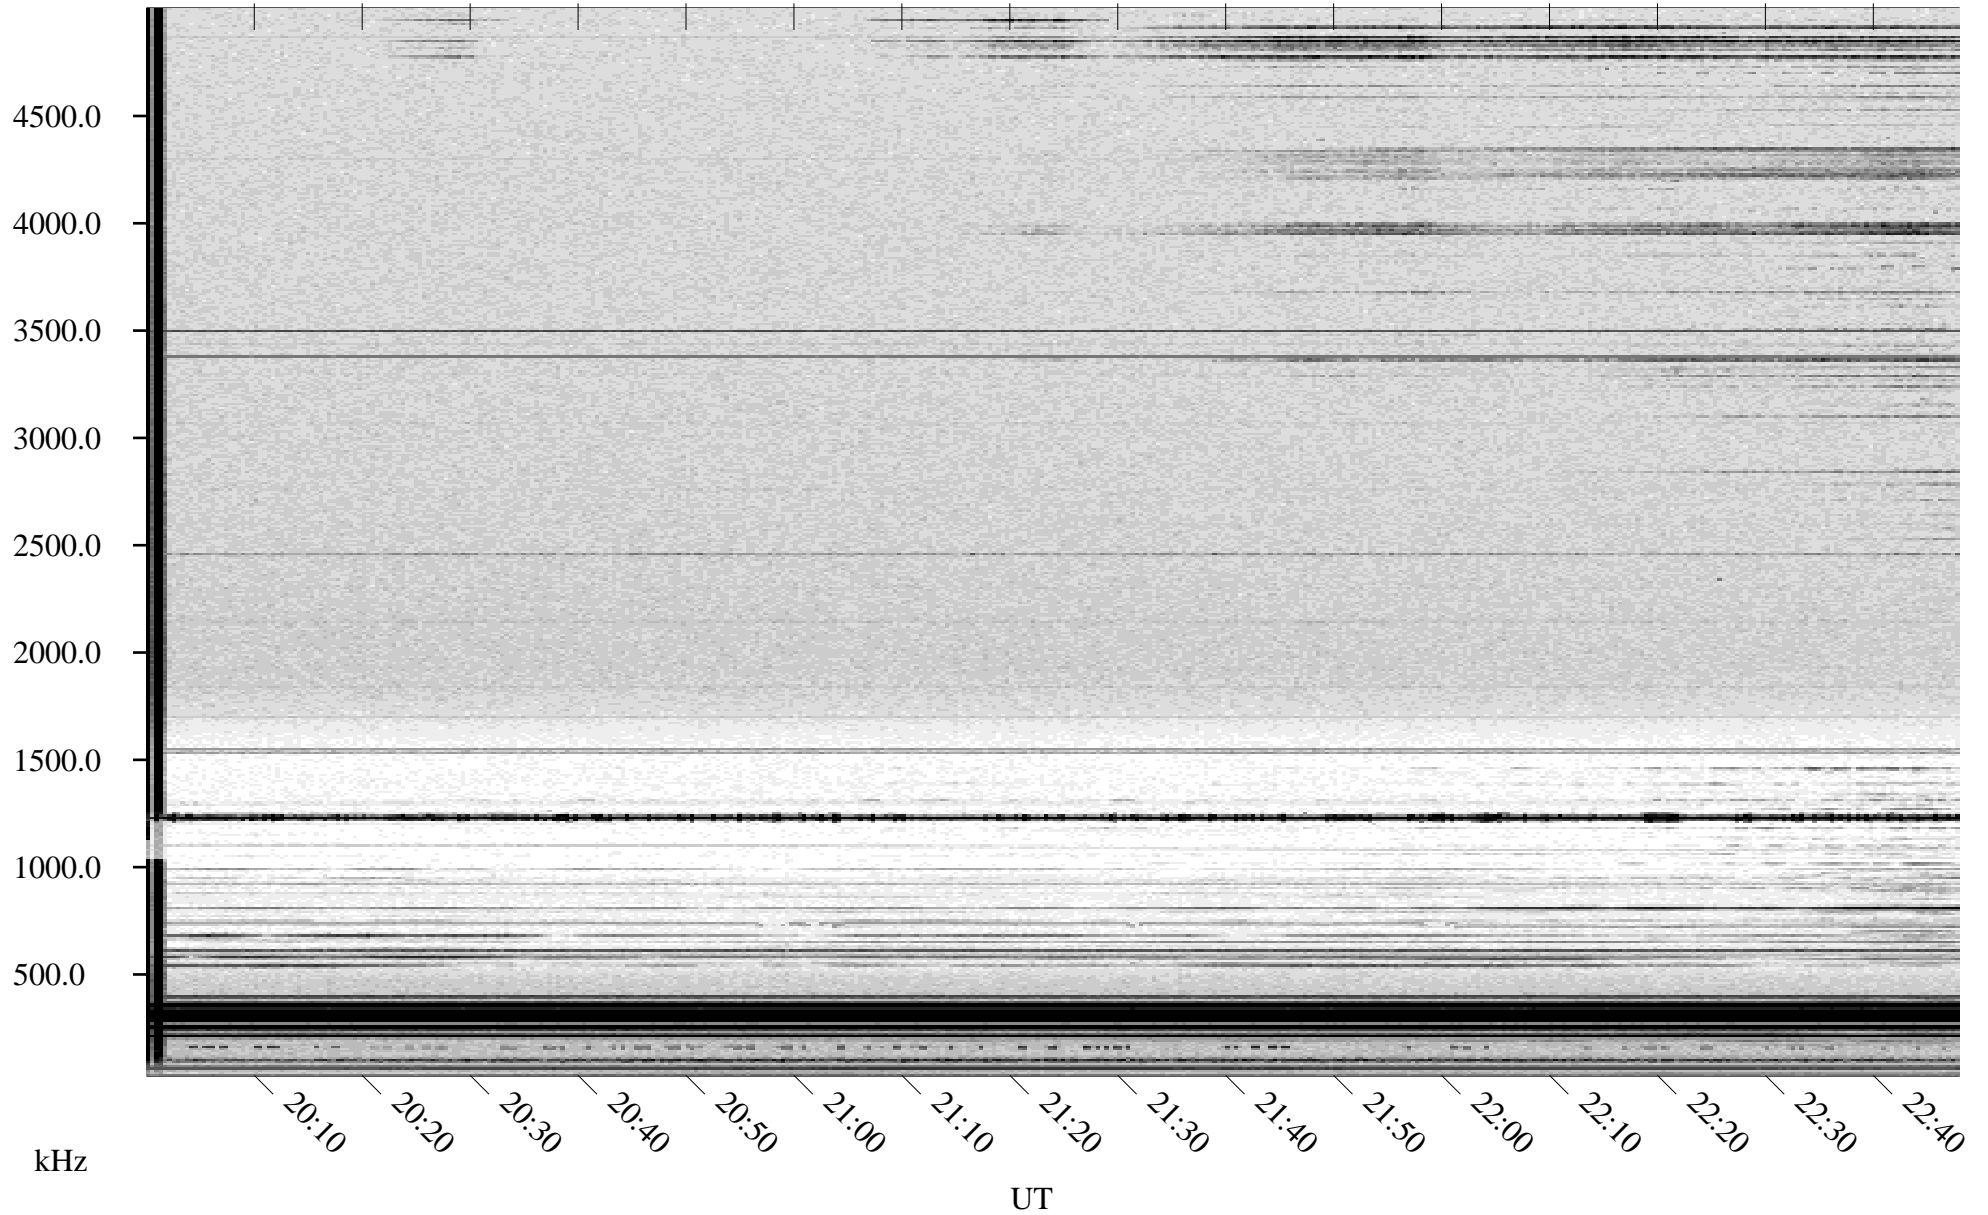

# 02/20/1998 Churchill, Manitoba

Linear Scale    Black = 161    White = 15

ch980511.r00m max\_12

Page 1

# 02/20/1998 Churchill, Manitoba

Linear Scale    Black = 161    White = 15

ch980511.r00m max\_12

Page 2

# 02/21/1998 Churchill, Manitoba

Linear Scale    Black = 161    White = 15

ch980511.r00m max\_12

Page 3

# 02/21/1998 Churchill, Manitoba

Linear Scale    Black = 161    White = 15

ch980511.r00m max\_12

Page 4