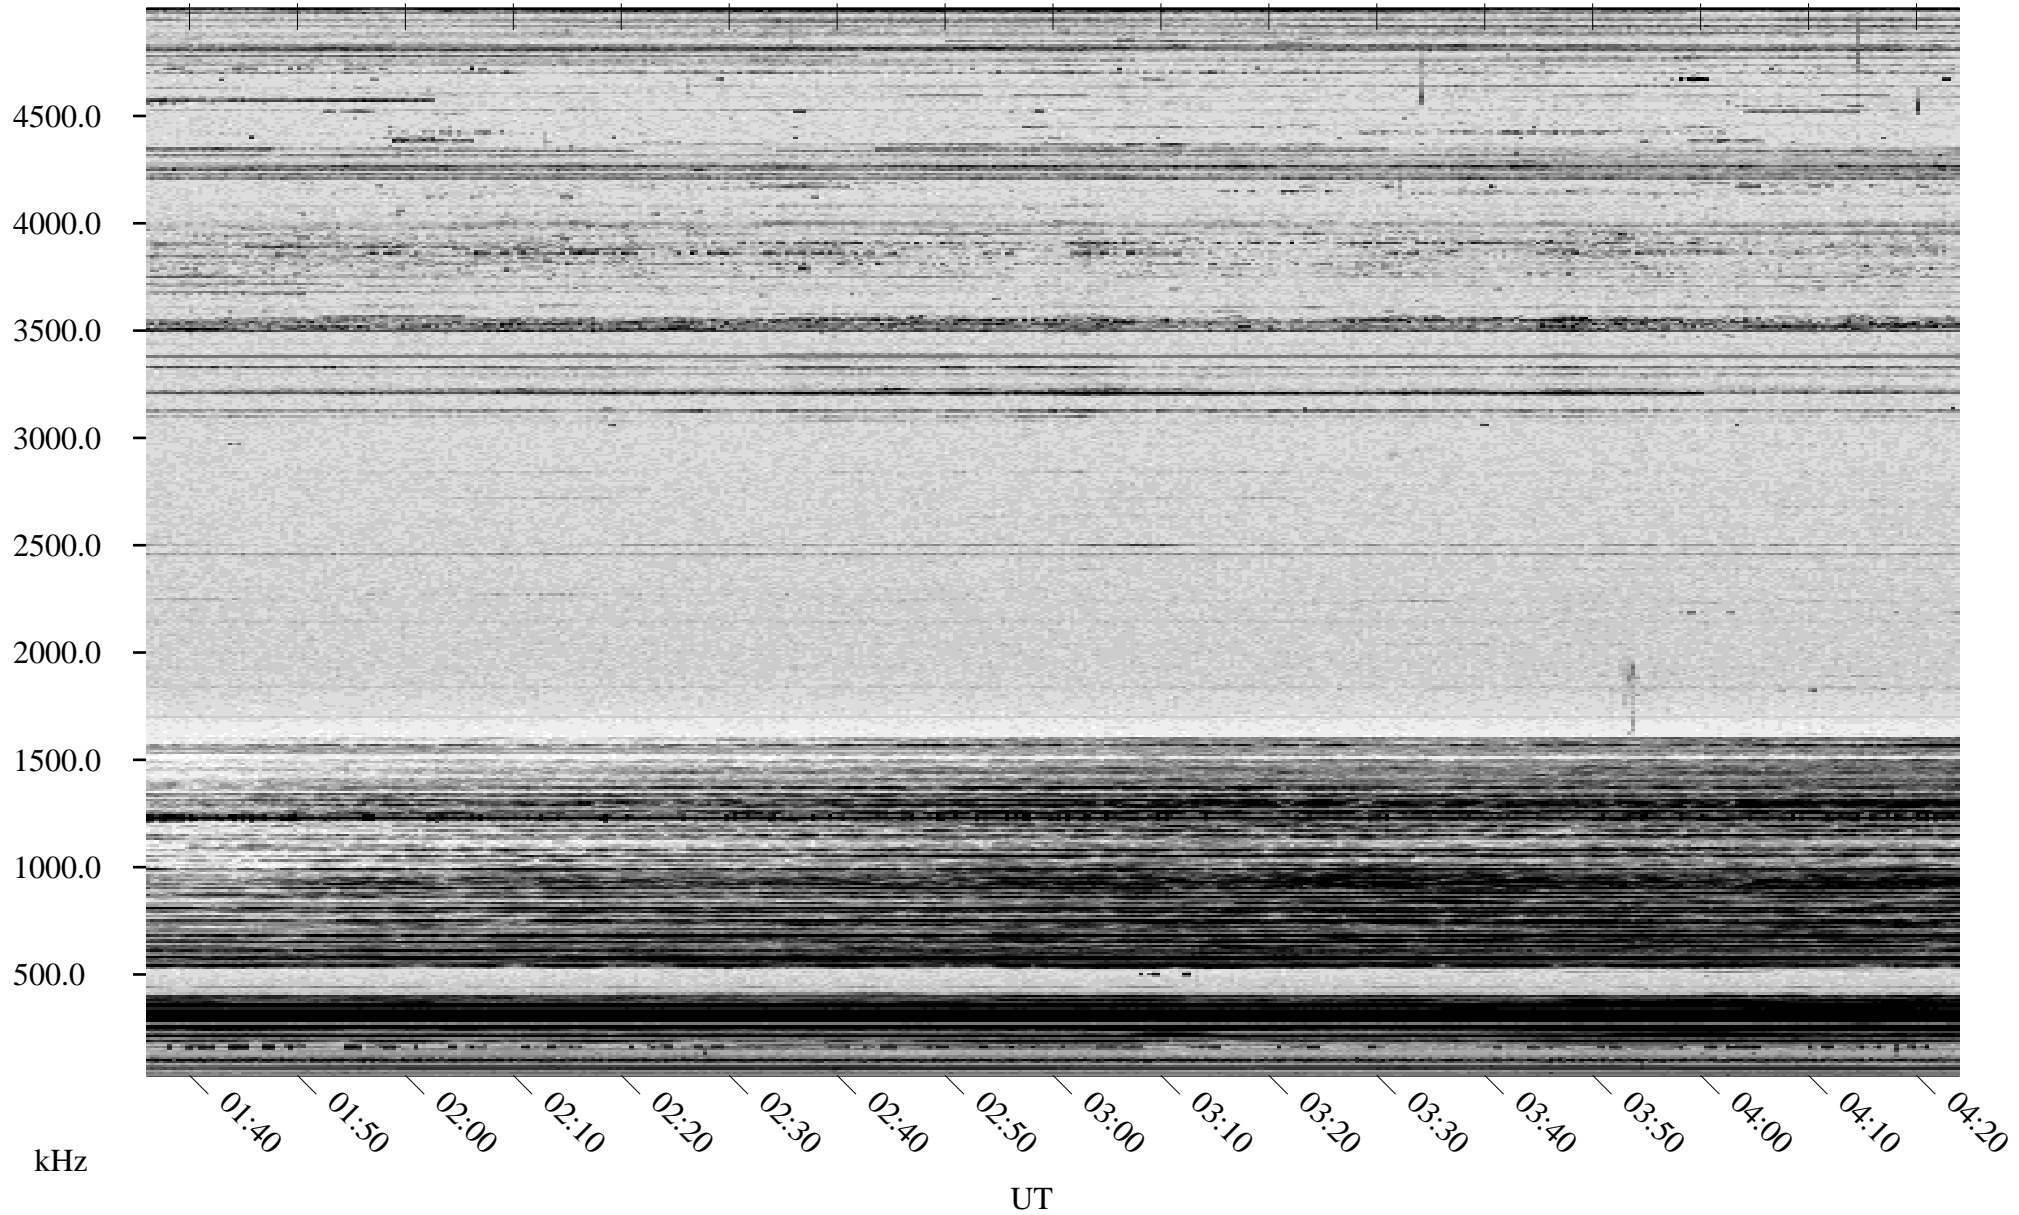

# 02/20/1998 Churchill, Manitoba

Linear Scale    Black = 161    White = 15

ch980511.r00m max\_12

Page 1

# 02/20/1998 Churchill, Manitoba

Linear Scale    Black = 161    White = 15

ch980511.r00m max\_12

Page 2

# 02/21/1998 Churchill, Manitoba

Linear Scale    Black = 161    White = 15

ch980511.r00m max\_12

Page 3

# 02/21/1998 Churchill, Manitoba

Linear Scale    Black = 161    White = 15

ch980511.r00m max\_12

Page 4