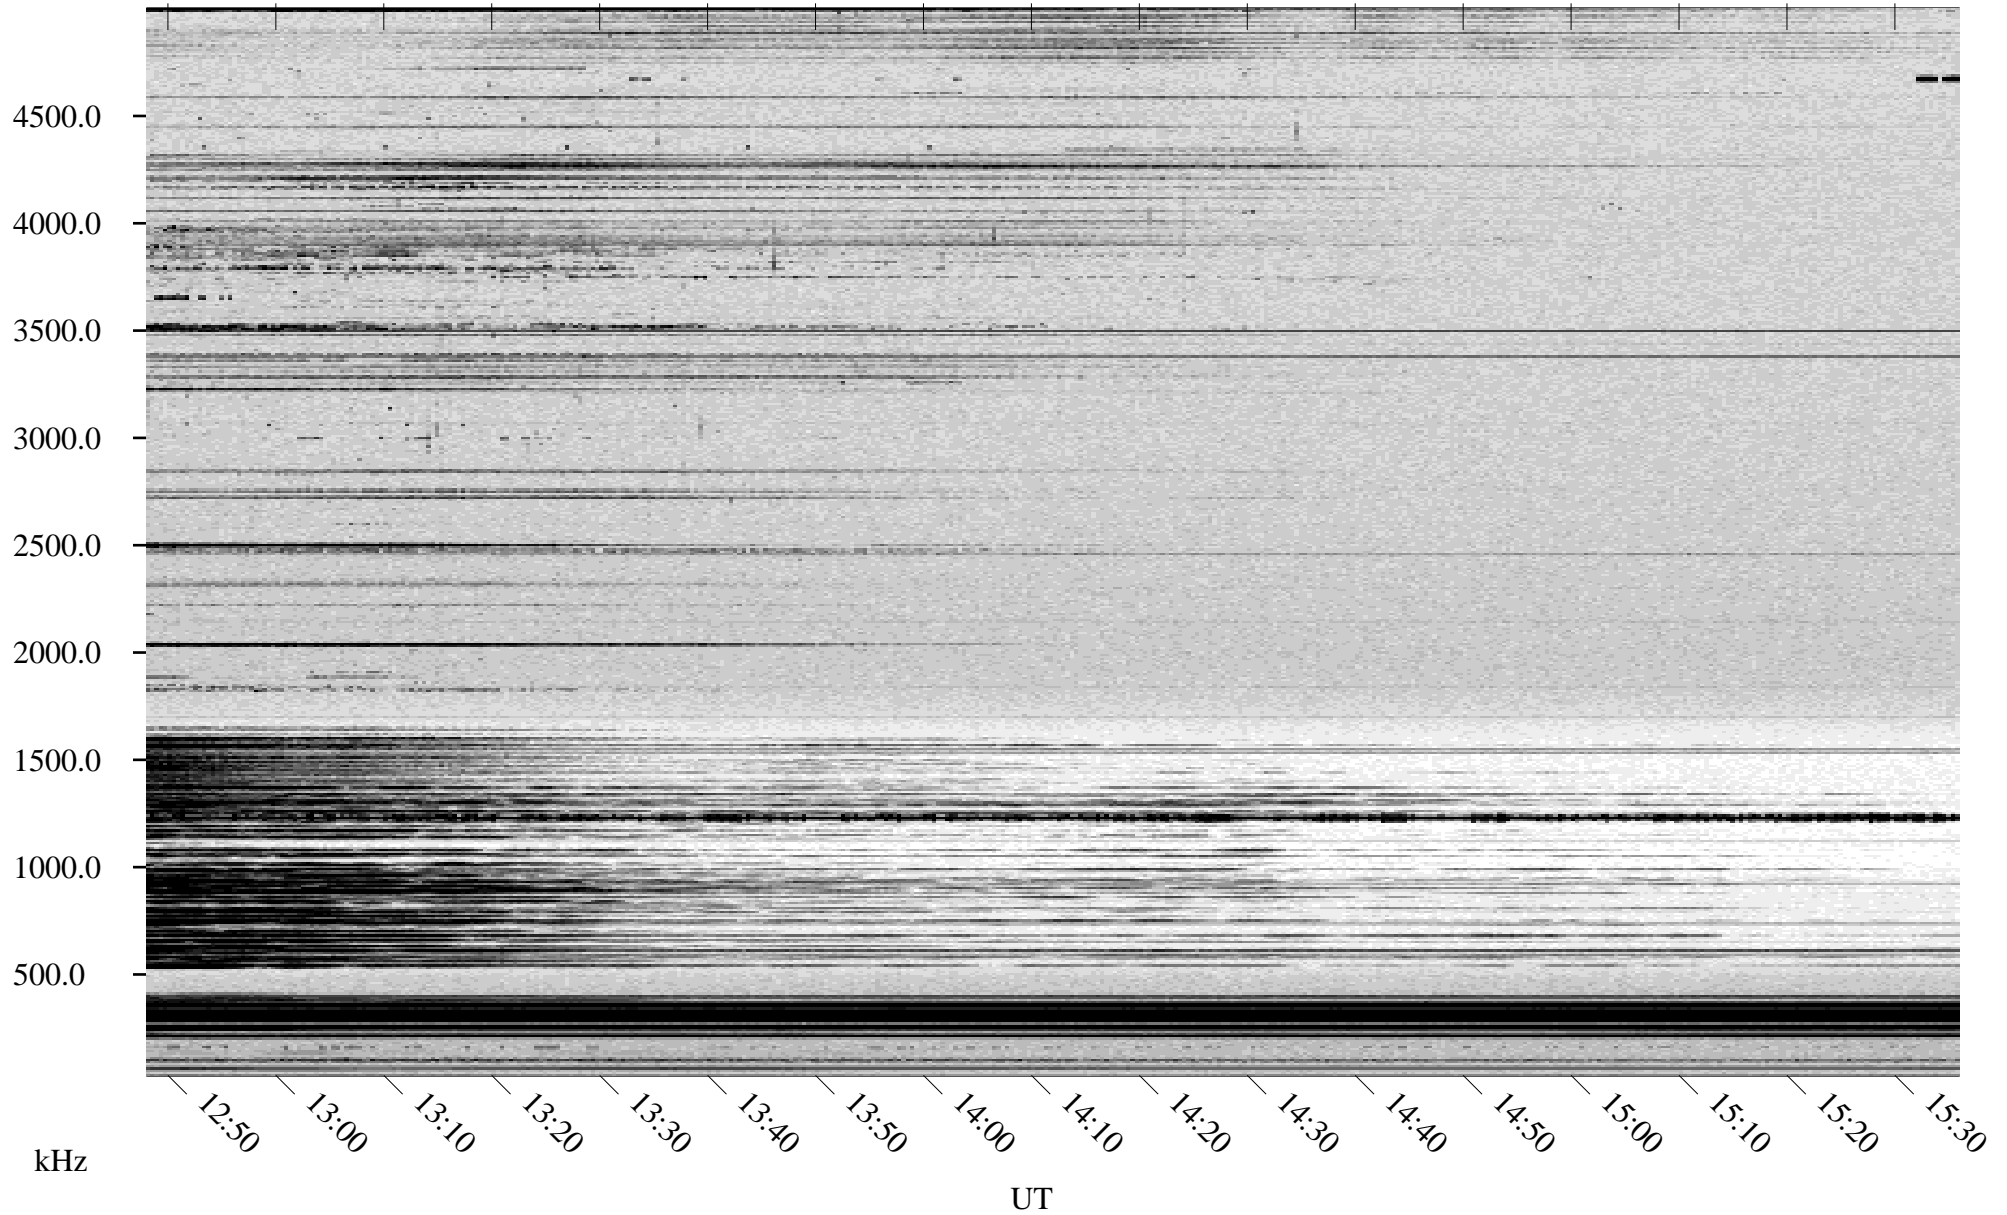

# 02/21/1998 Churchill, Manitoba

Linear Scale    Black = 161    White = 15

ch980511.r00m max\_12

# 02/21/1998 Churchill, Manitoba

Linear Scale    Black = 161    White = 15

ch980511.r00m max\_12

Page 6

# 02/21/1998 Churchill, Manitoba

Linear Scale    Black = 161    White = 15

ch980511.r00m max\_12

Page 7

# 02/21/1998 Churchill, Manitoba

Linear Scale    Black = 161    White = 15

ch980511.r00m max\_12

Page 8