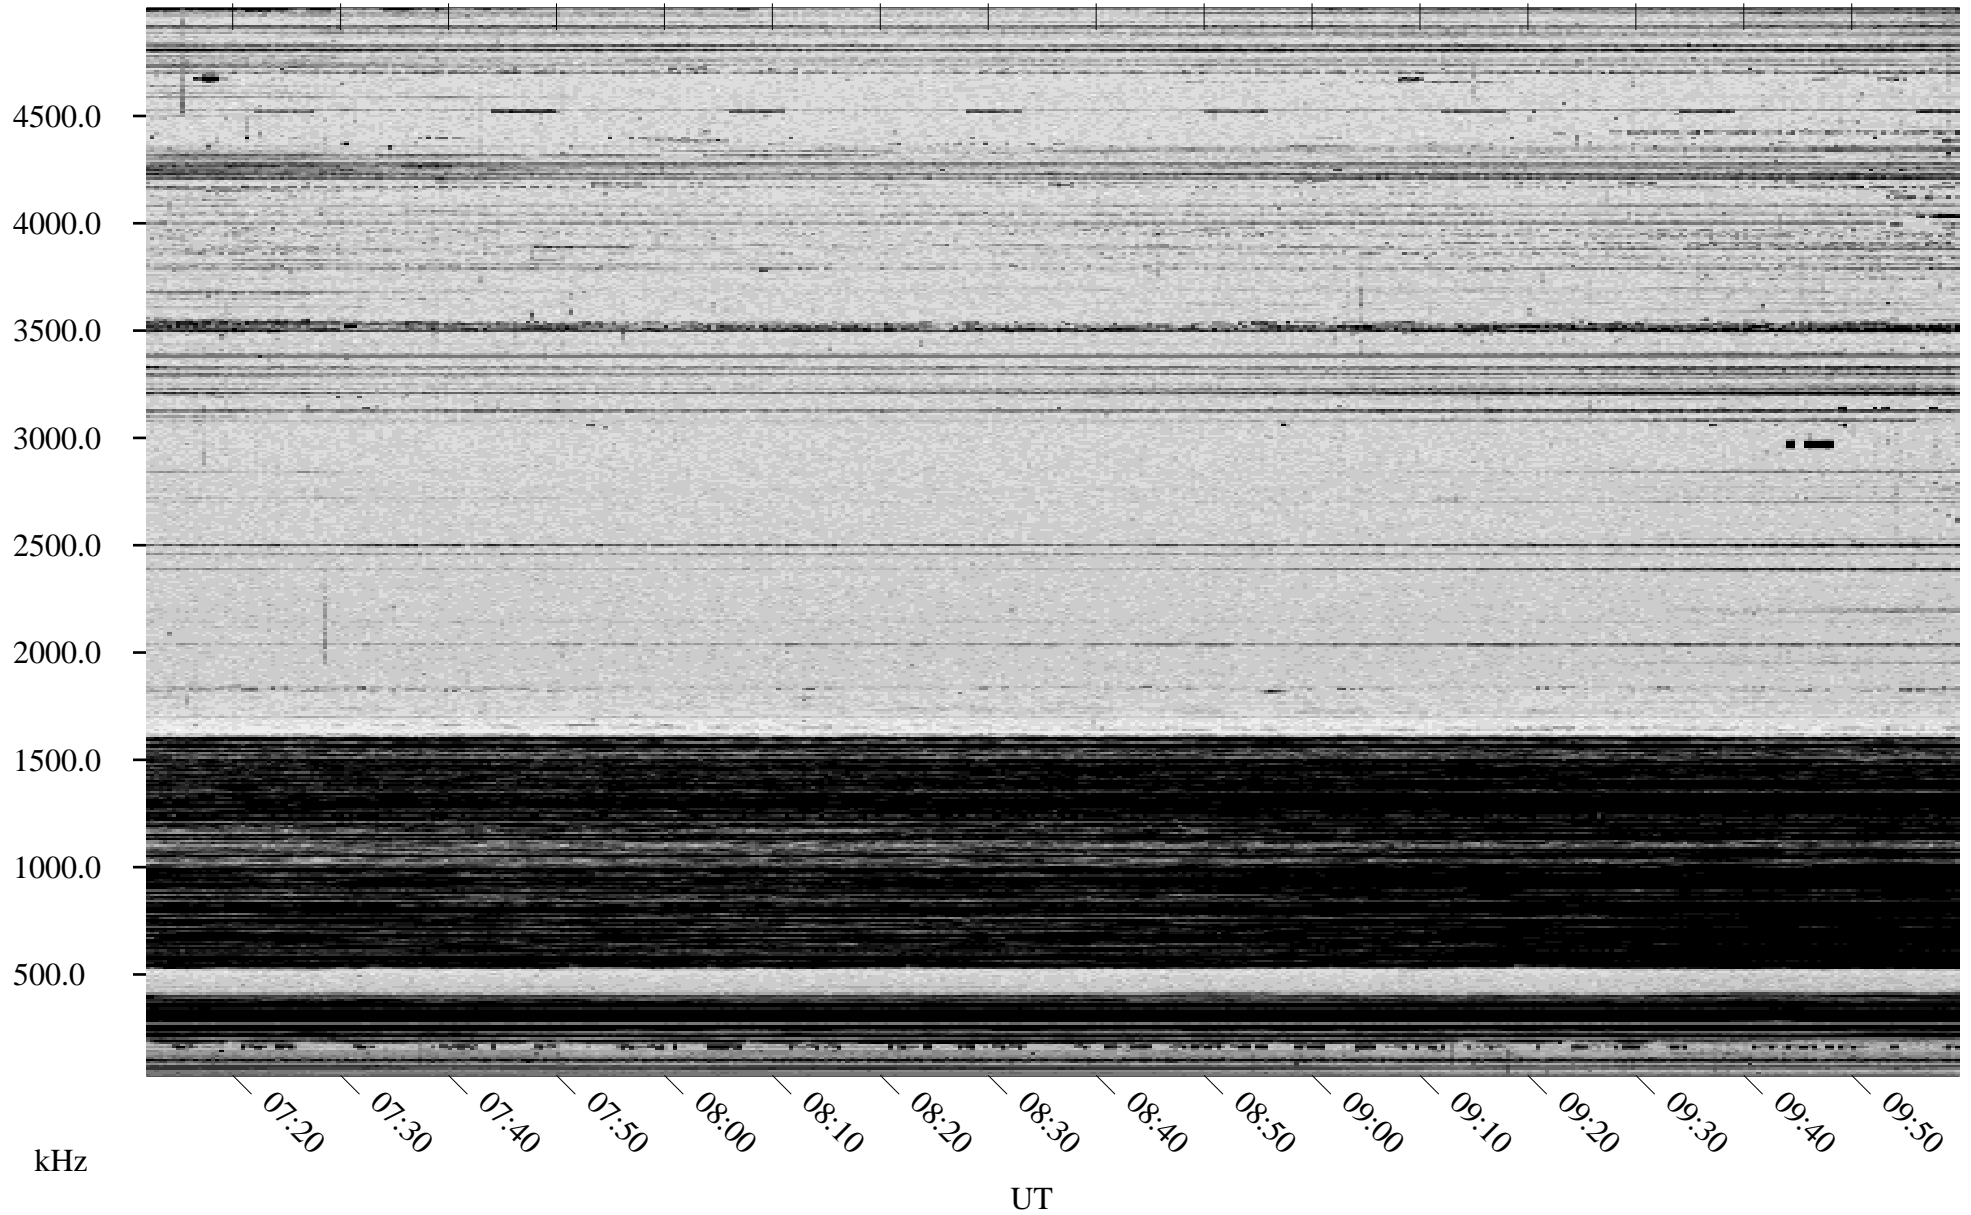

# 02/20/1998 Churchill, Manitoba

Linear Scale    Black = 161    White = 15

ch980511.r00m max\_12

Page 1

# 02/21/1998 Churchill, Manitoba

Linear Scale    Black = 161    White = 15

ch980511.r00m max\_12

Page 3

# 02/21/1998 Churchill, Manitoba

Linear Scale    Black = 161    White = 15

ch980511.r00m max\_12

Page 4

# 02/21/1998 Churchill, Manitoba

Linear Scale    Black = 161    White = 15

ch980511.r00m max\_12