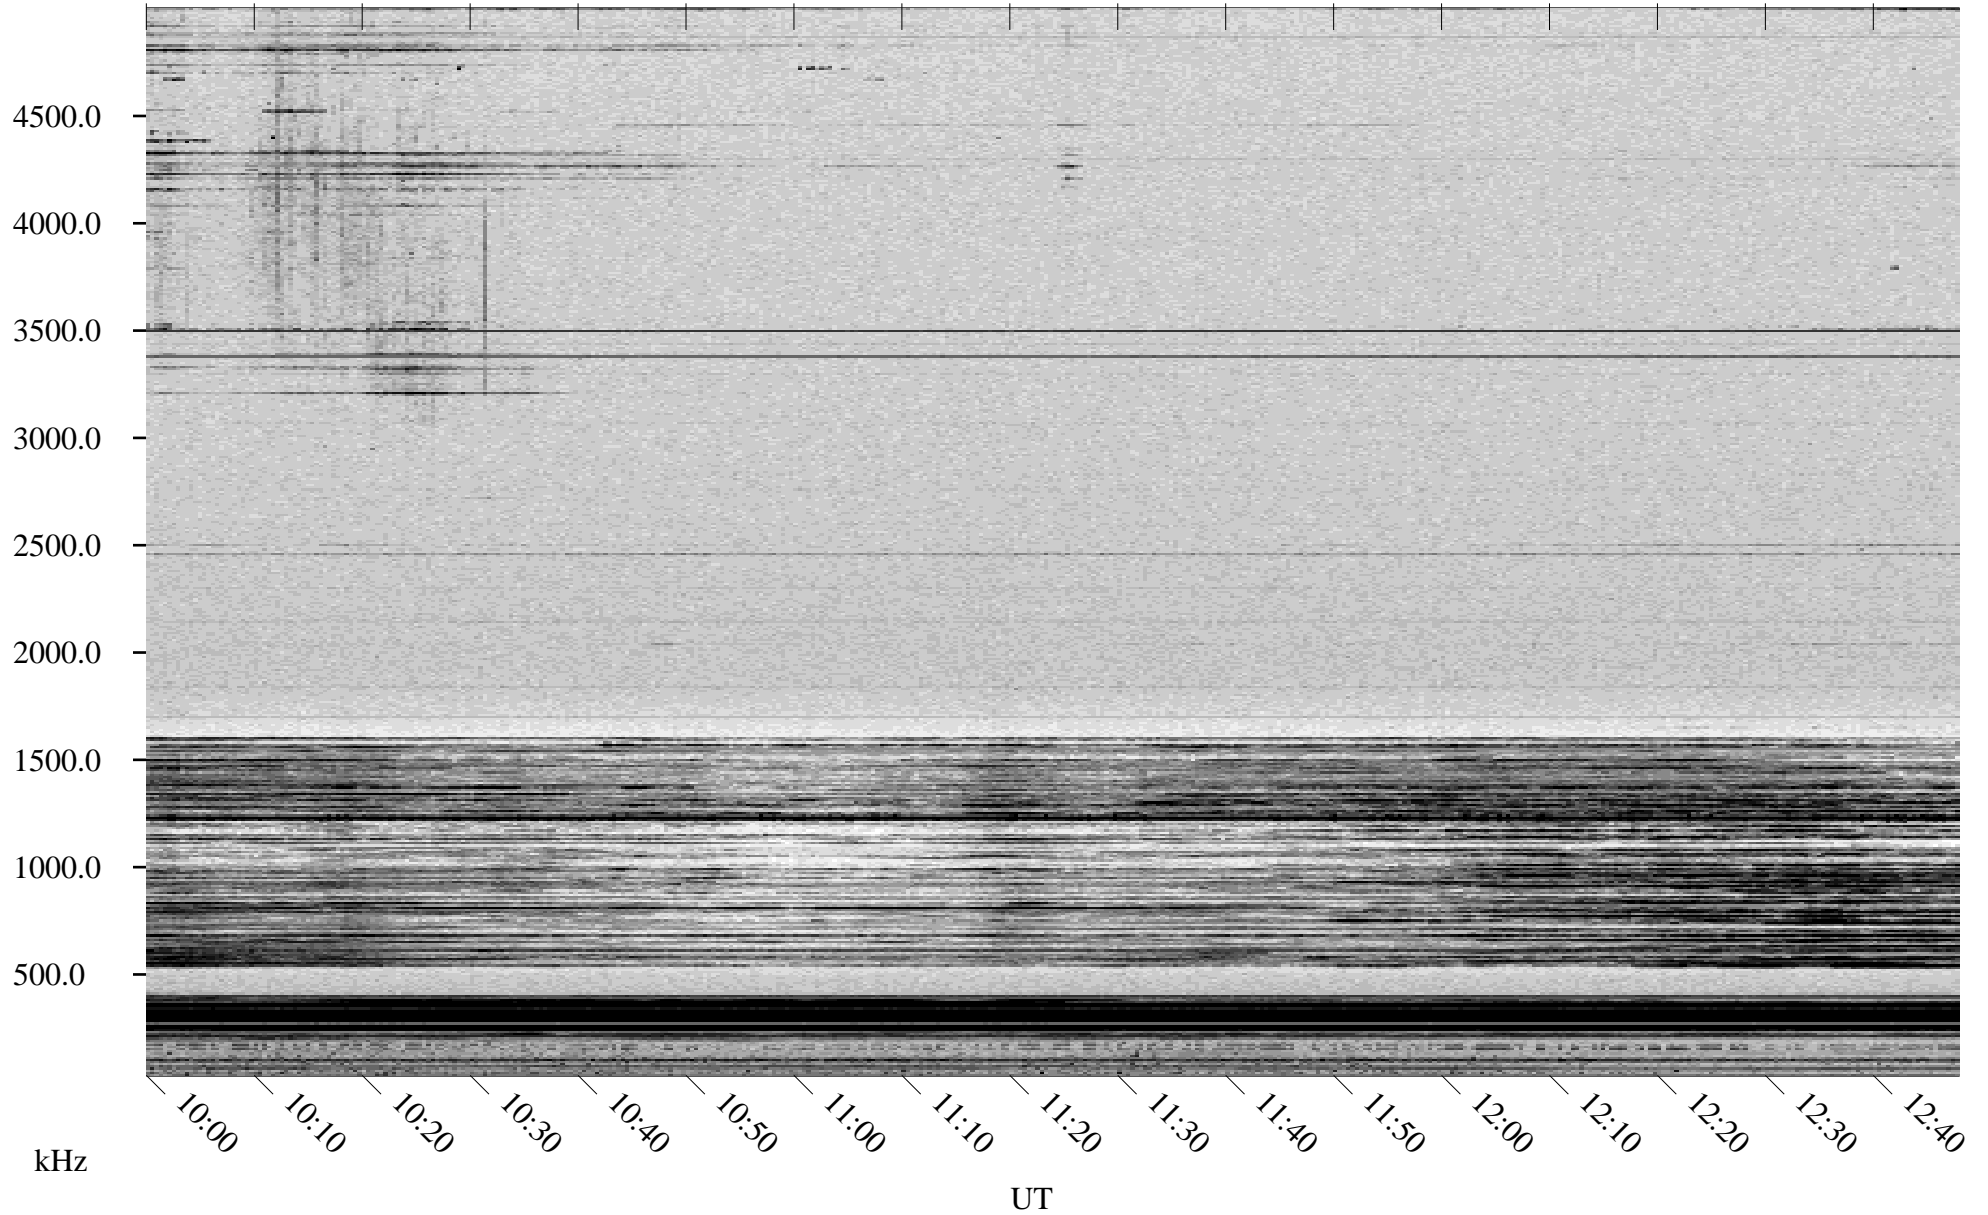

# 02/22/1998 Churchill, Manitoba

Linear Scale    Black = 161    White = 15

ch98052l.r00m max\_12

Page 5

# 02/22/1998 Churchill, Manitoba

Linear Scale    Black = 161    White = 15

ch98052l.r00m max\_12

Page 6

# 02/22/1998 Churchill, Manitoba

Linear Scale    Black = 161    White = 15

ch98052l.r00m max\_12

Page 7