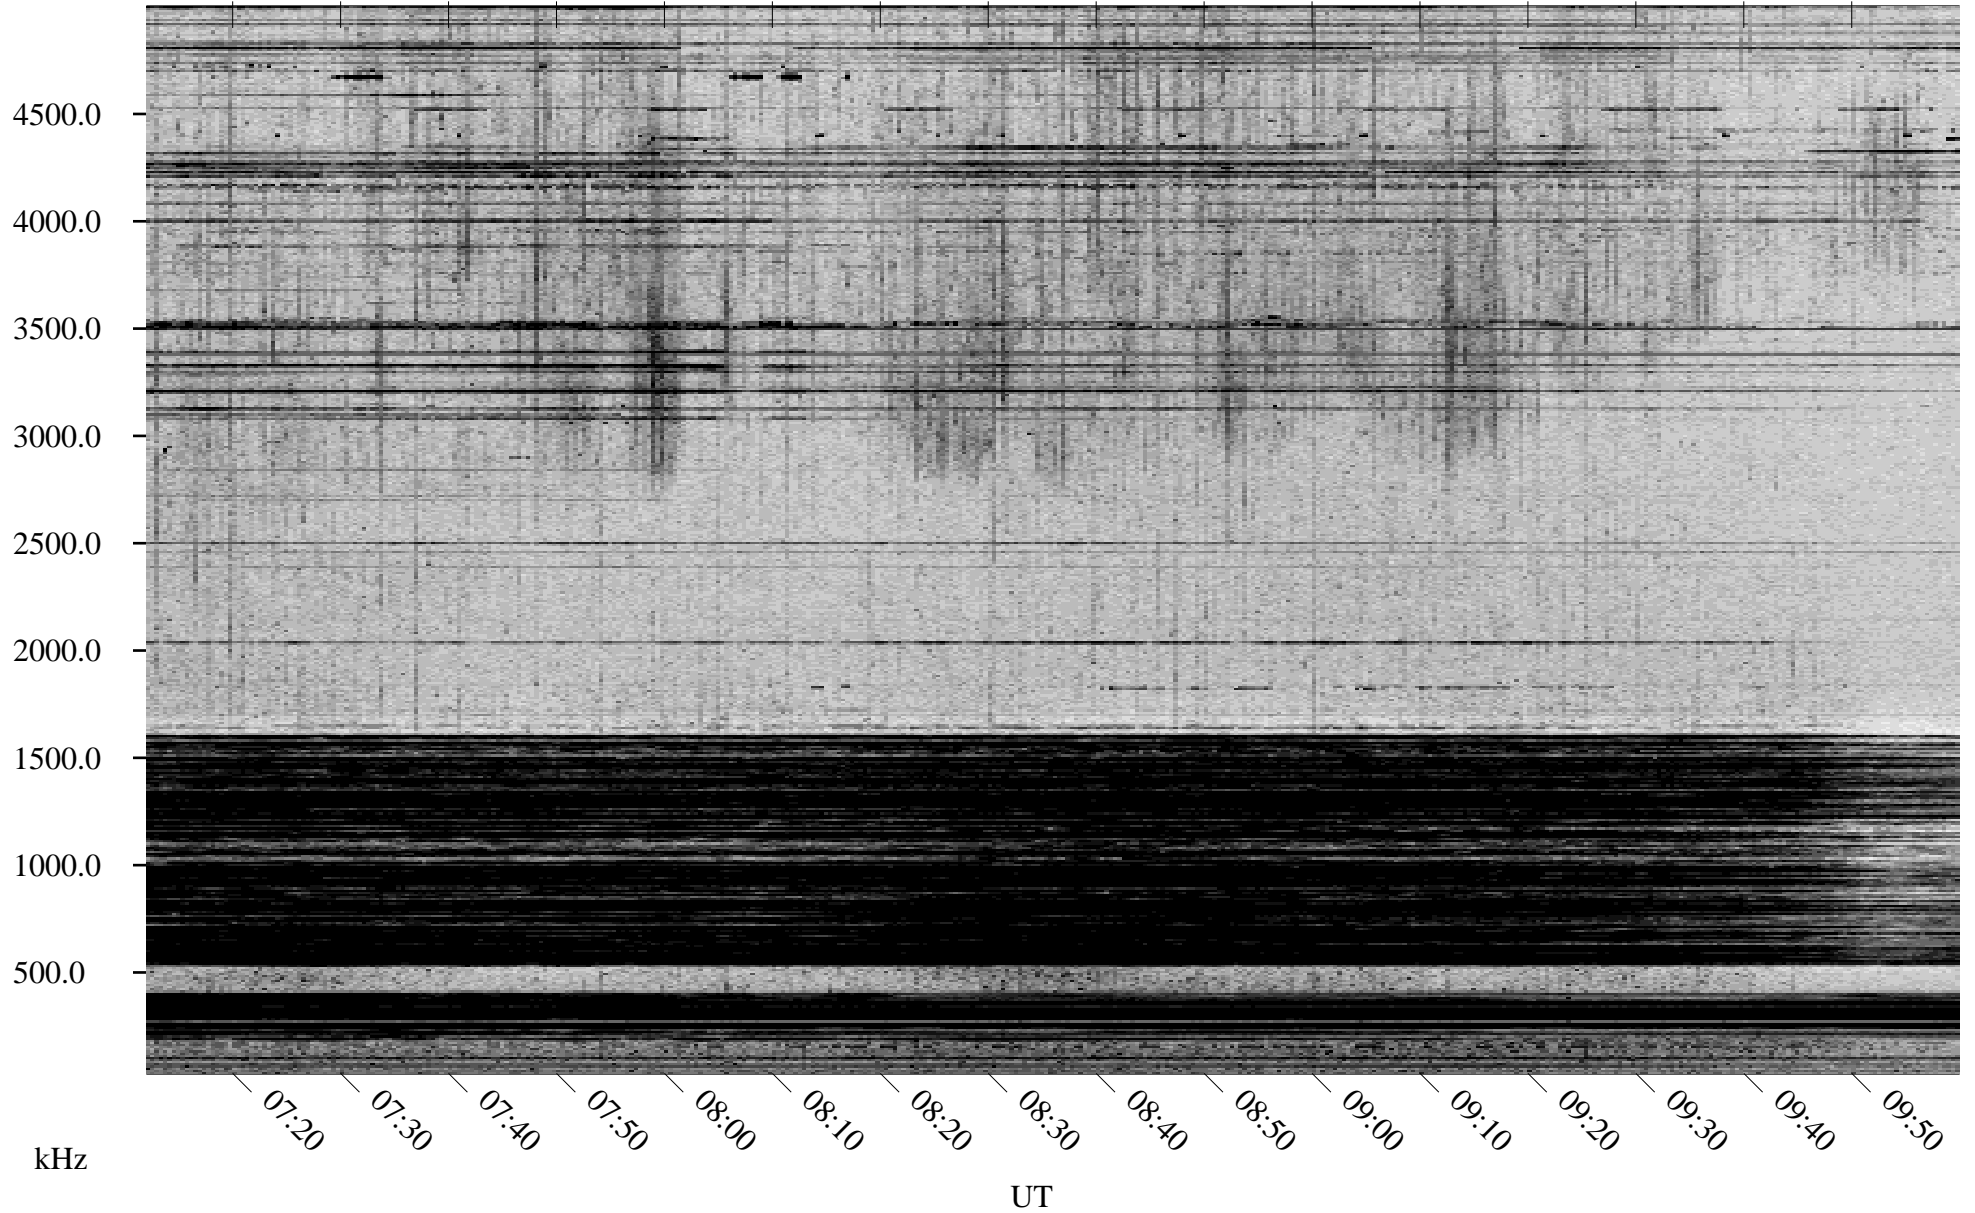

# 02/22/1998 Churchill, Manitoba

Linear Scale    Black = 161    White = 15

ch98052l.r00m max\_12

Page 3

# 02/22/1998 Churchill, Manitoba

Linear Scale    Black = 161    White = 15

ch98052l.r00m max\_12

Page 4

# 02/22/1998 Churchill, Manitoba

Linear Scale    Black = 161    White = 15

ch98052l.r00m max\_12

Page 5

# 02/22/1998 Churchill, Manitoba

Linear Scale    Black = 161    White = 15

ch98052l.r00m max\_12

Page 6