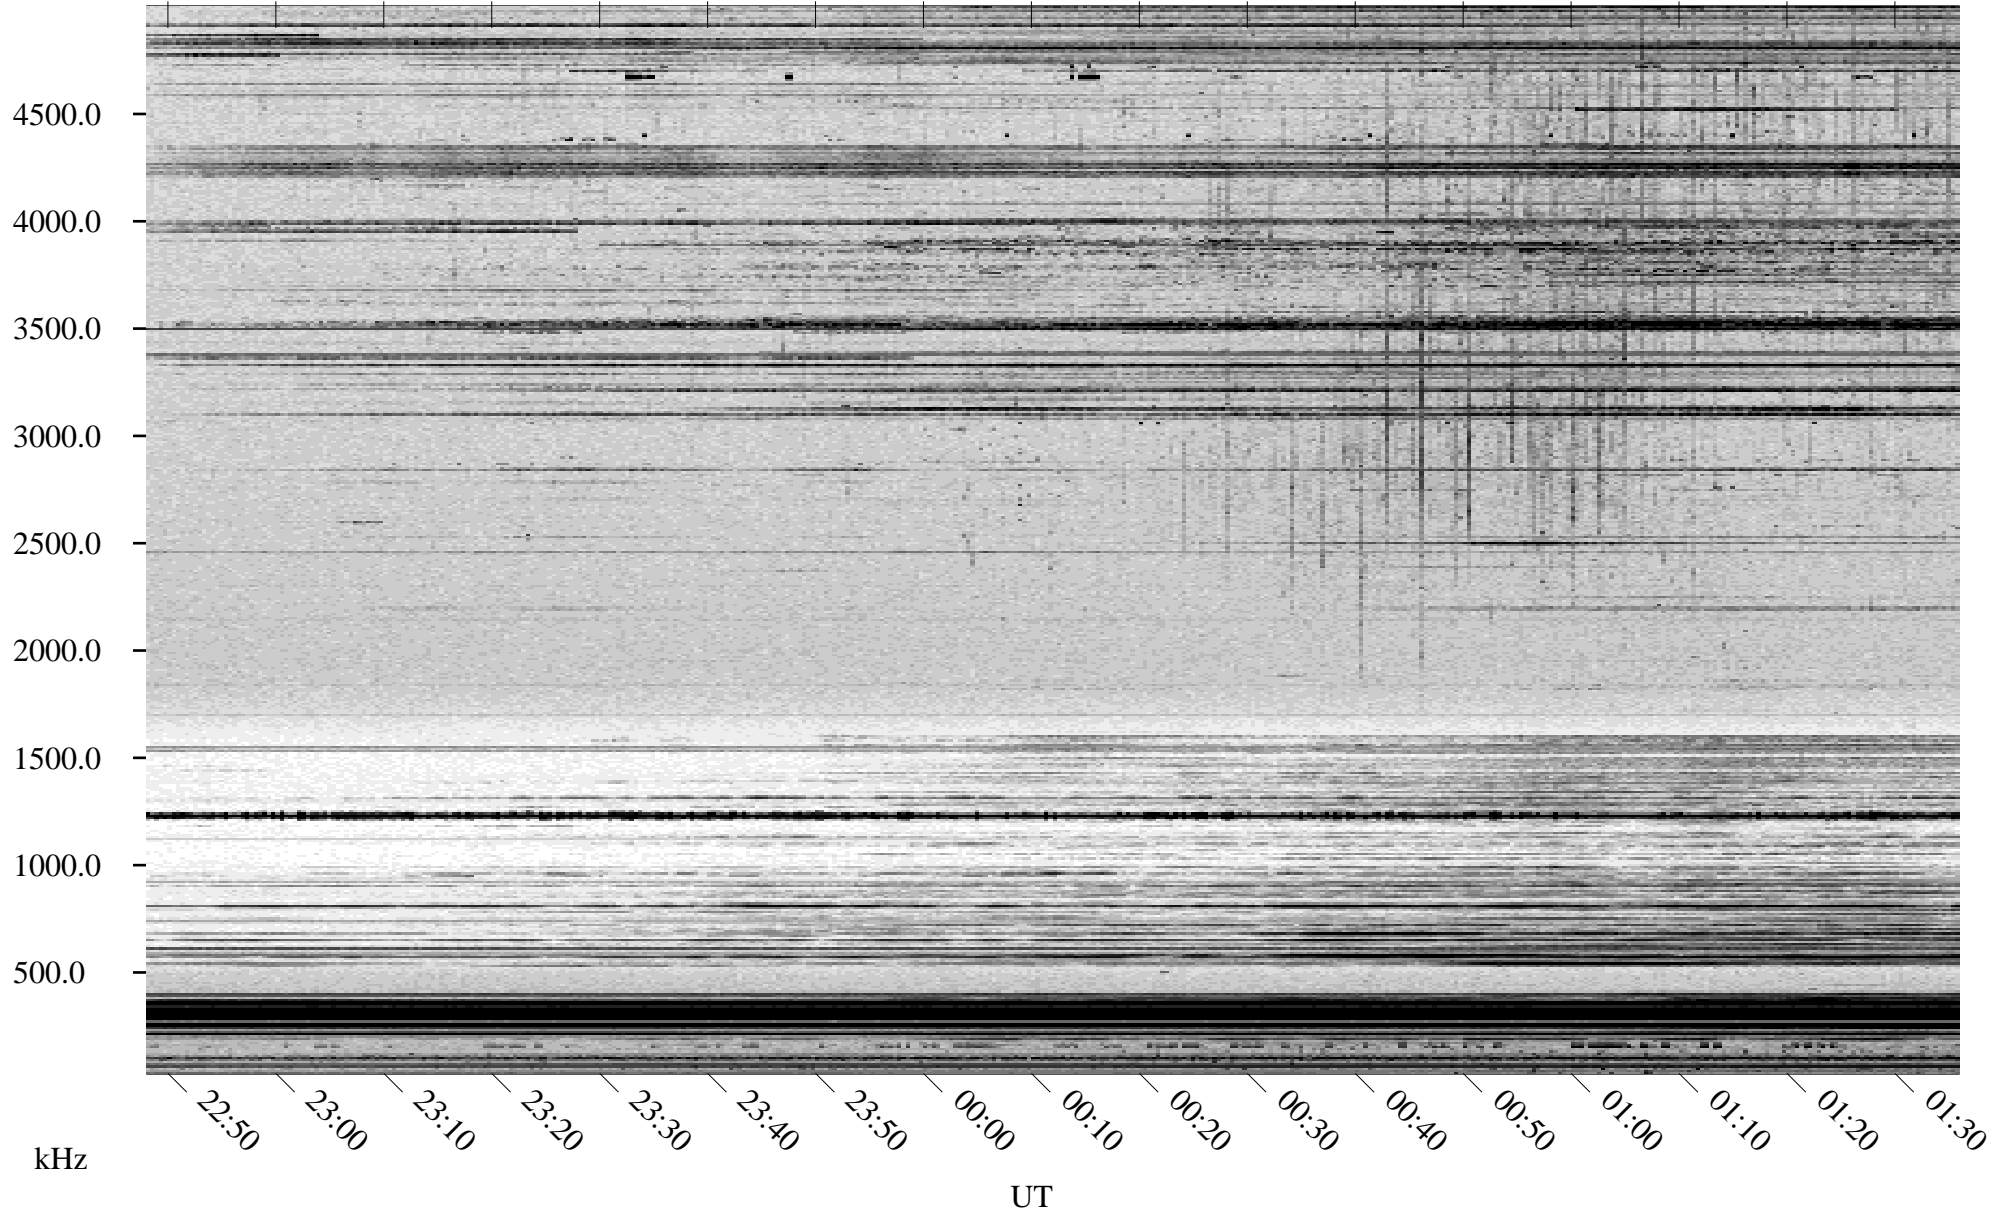

# 02/21/1998 Churchill, Manitoba

Linear Scale    Black = 161    White = 15

ch98052l.r00m max\_12

Page 1

# 02/21/1998 Churchill, Manitoba

Linear Scale    Black = 161    White = 15

ch98052l.r00m max\_12

Page 2

# 02/22/1998 Churchill, Manitoba

Linear Scale    Black = 161    White = 15

ch98052l.r00m max\_12

Page 3

# 02/22/1998 Churchill, Manitoba

Linear Scale    Black = 161    White = 15

ch98052l.r00m max\_12

Page 4