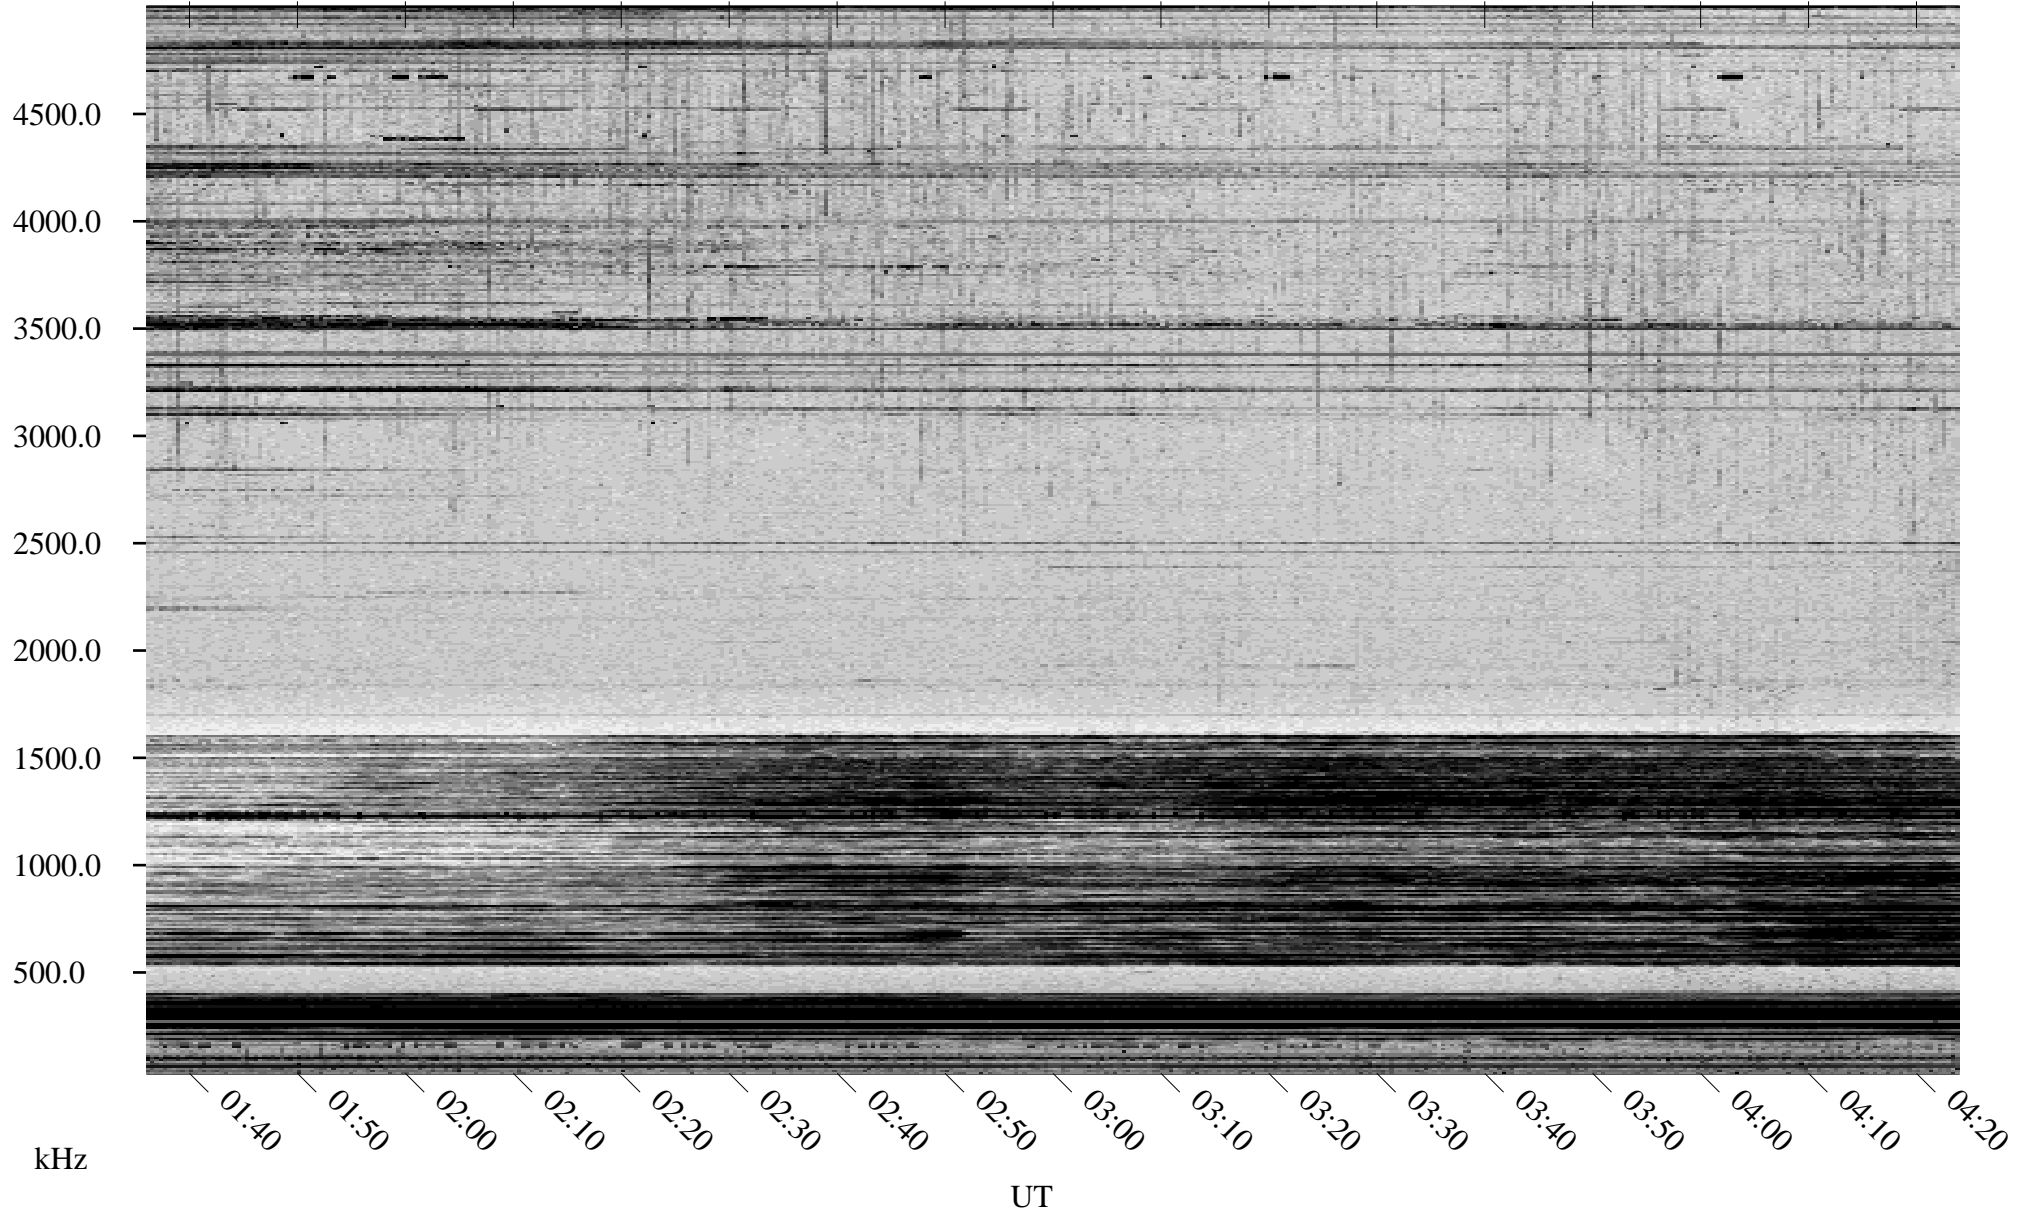

# 02/21/1998 Churchill, Manitoba

Linear Scale    Black = 161    White = 15

ch98052l.r00m max\_12

Page 1

# 02/21/1998 Churchill, Manitoba

Linear Scale    Black = 161    White = 15

ch98052l.r00m max\_12

Page 2

# 02/22/1998 Churchill, Manitoba

Linear Scale    Black = 161    White = 15

ch98052l.r00m max\_12

Page 3

# 02/22/1998 Churchill, Manitoba

Linear Scale    Black = 161    White = 15

ch98052l.r00m max\_12

Page 4