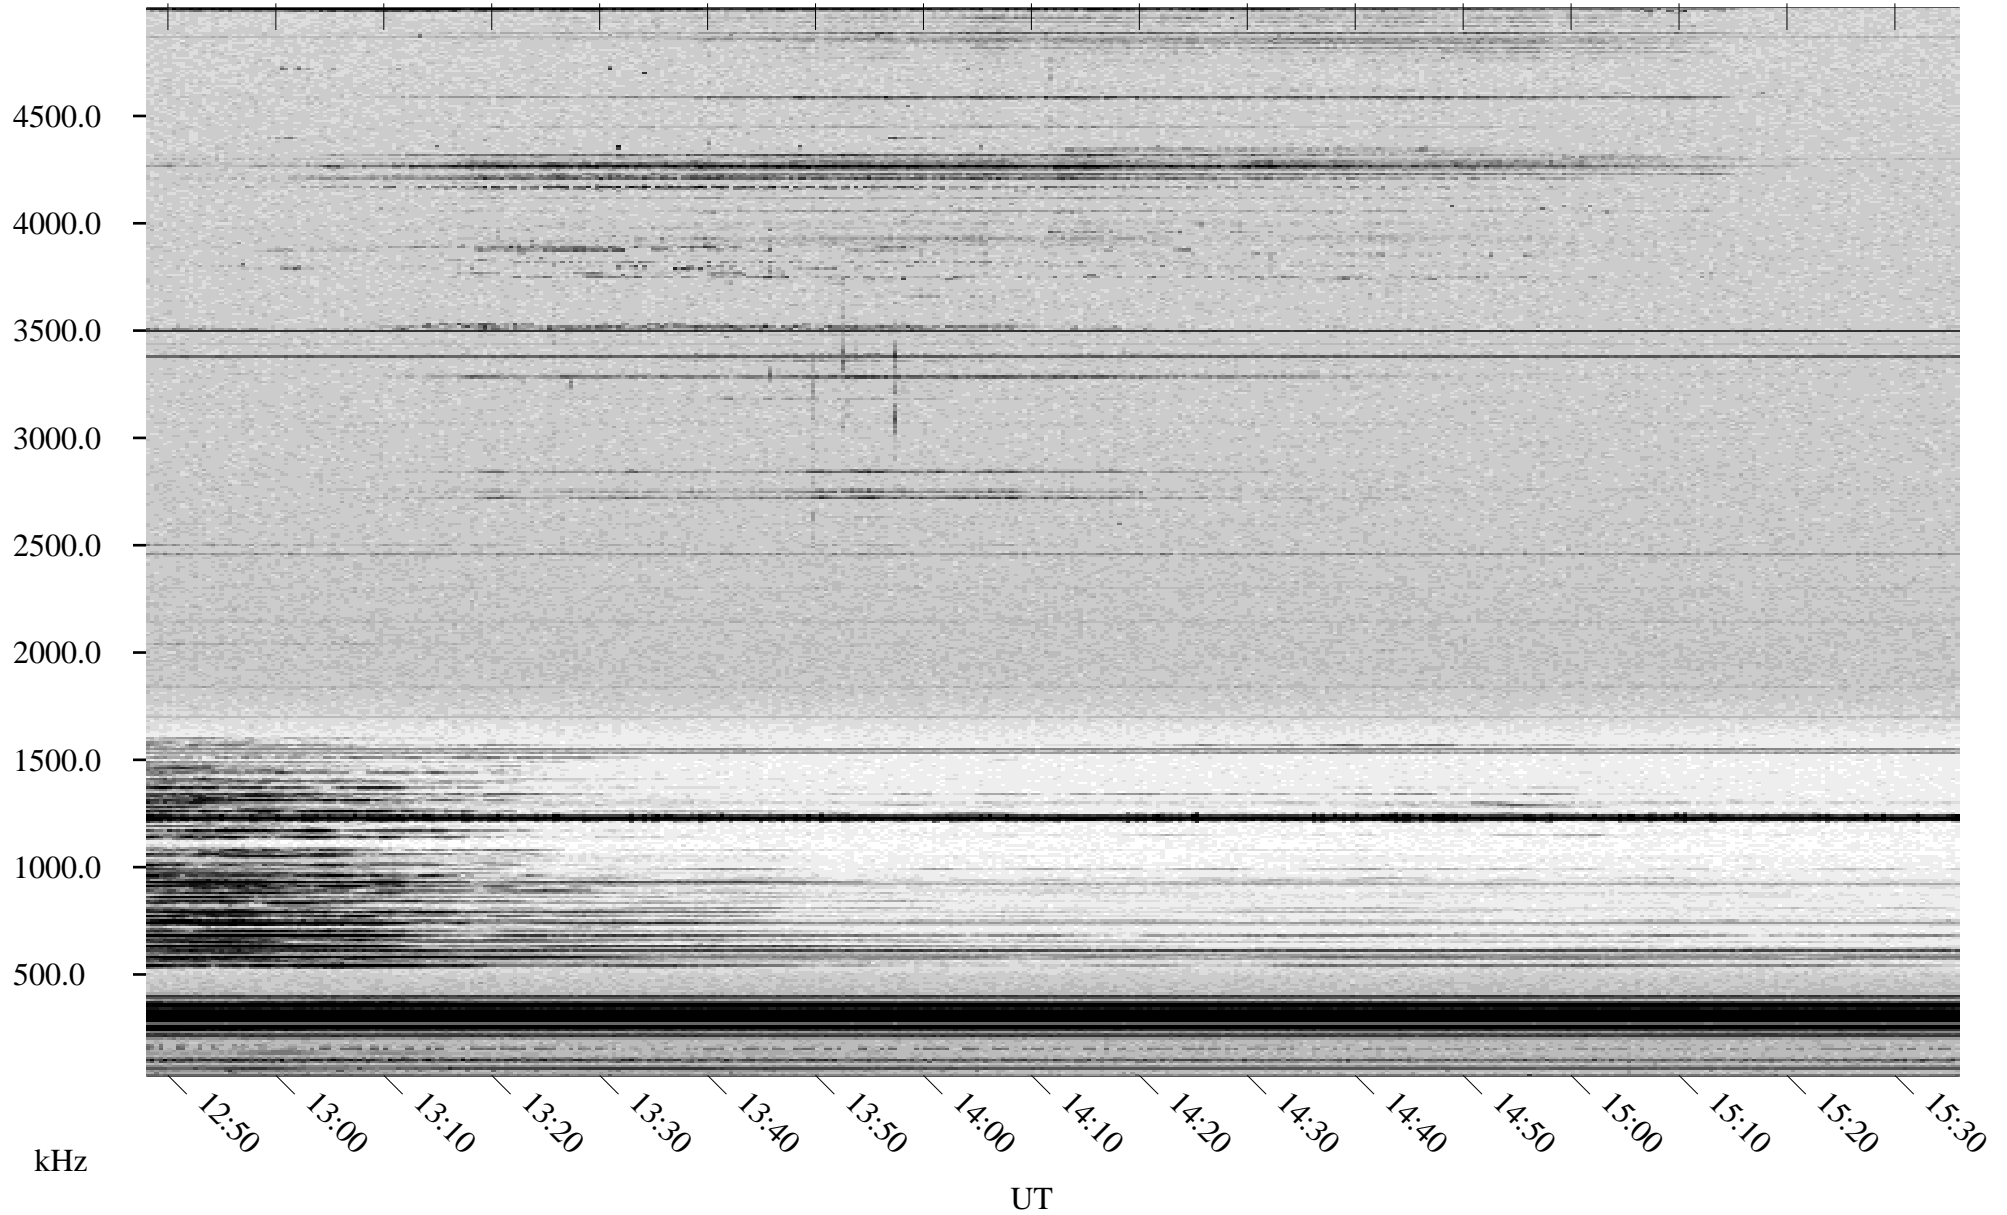

# 02/22/1998 Churchill, Manitoba

Linear Scale    Black = 161    White = 15

ch98052l.r00m max\_12

Page 5

# 02/22/1998 Churchill, Manitoba

Linear Scale    Black = 161    White = 15

ch98052l.r00m max\_12

Page 6

# 02/22/1998 Churchill, Manitoba

Linear Scale    Black = 161    White = 15

ch98052l.r00m max\_12

Page 7

# 02/22/1998 Churchill, Manitoba

Linear Scale    Black = 161    White = 15

ch98052l.r00m max\_12

Page 8