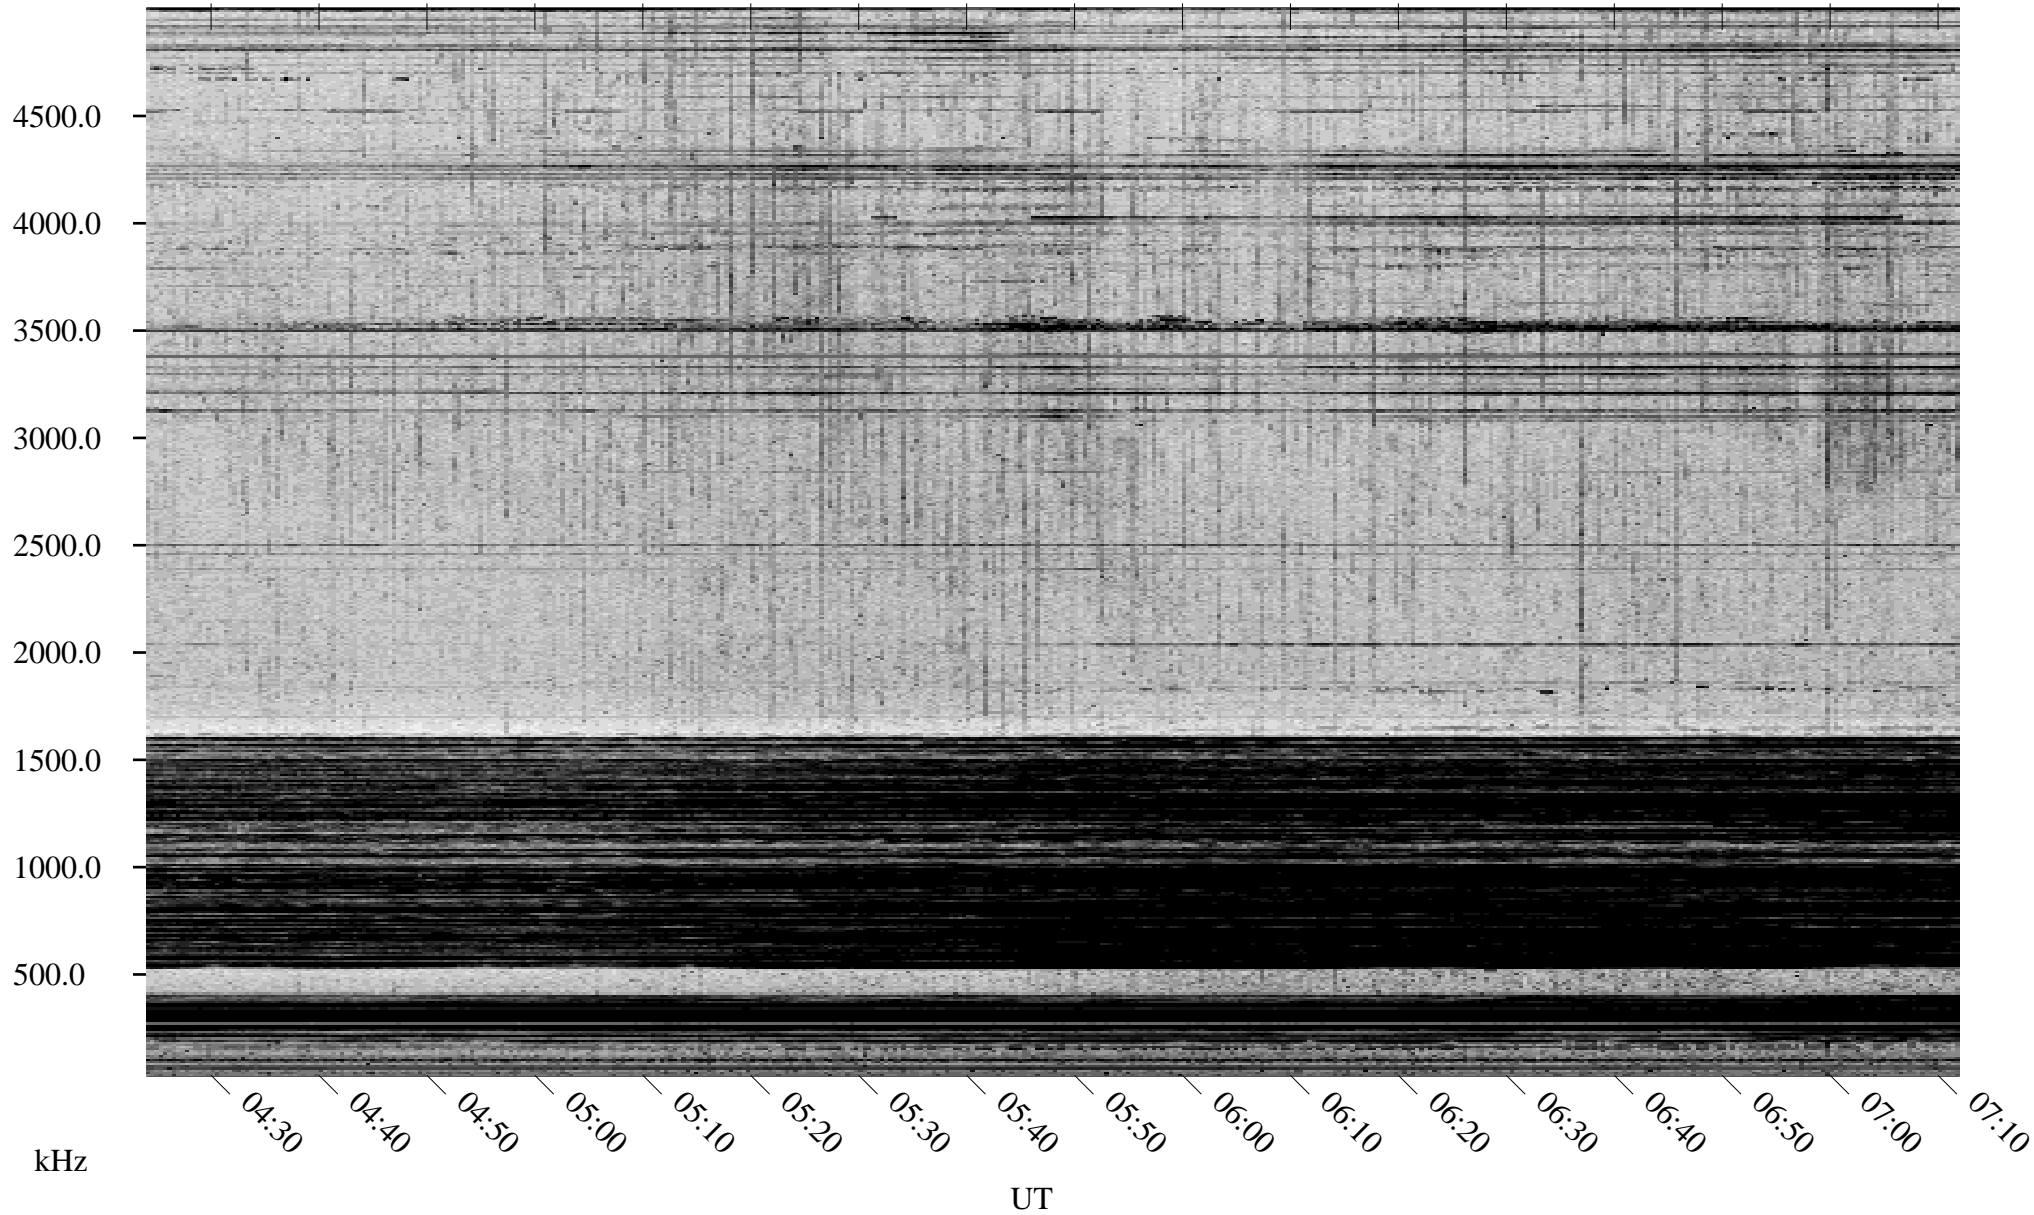

# 02/21/1998 Churchill, Manitoba

Linear Scale    Black = 161    White = 15

ch98052l.r00m max\_12

Page 1

# 02/21/1998 Churchill, Manitoba

Linear Scale    Black = 161    White = 15

ch98052l.r00m max\_12

Page 2

# 02/22/1998 Churchill, Manitoba

Linear Scale    Black = 161    White = 15

ch98052l.r00m max\_12

Page 3

# 02/22/1998 Churchill, Manitoba

Linear Scale    Black = 161    White = 15

ch98052l.r00m max\_12

Page 4