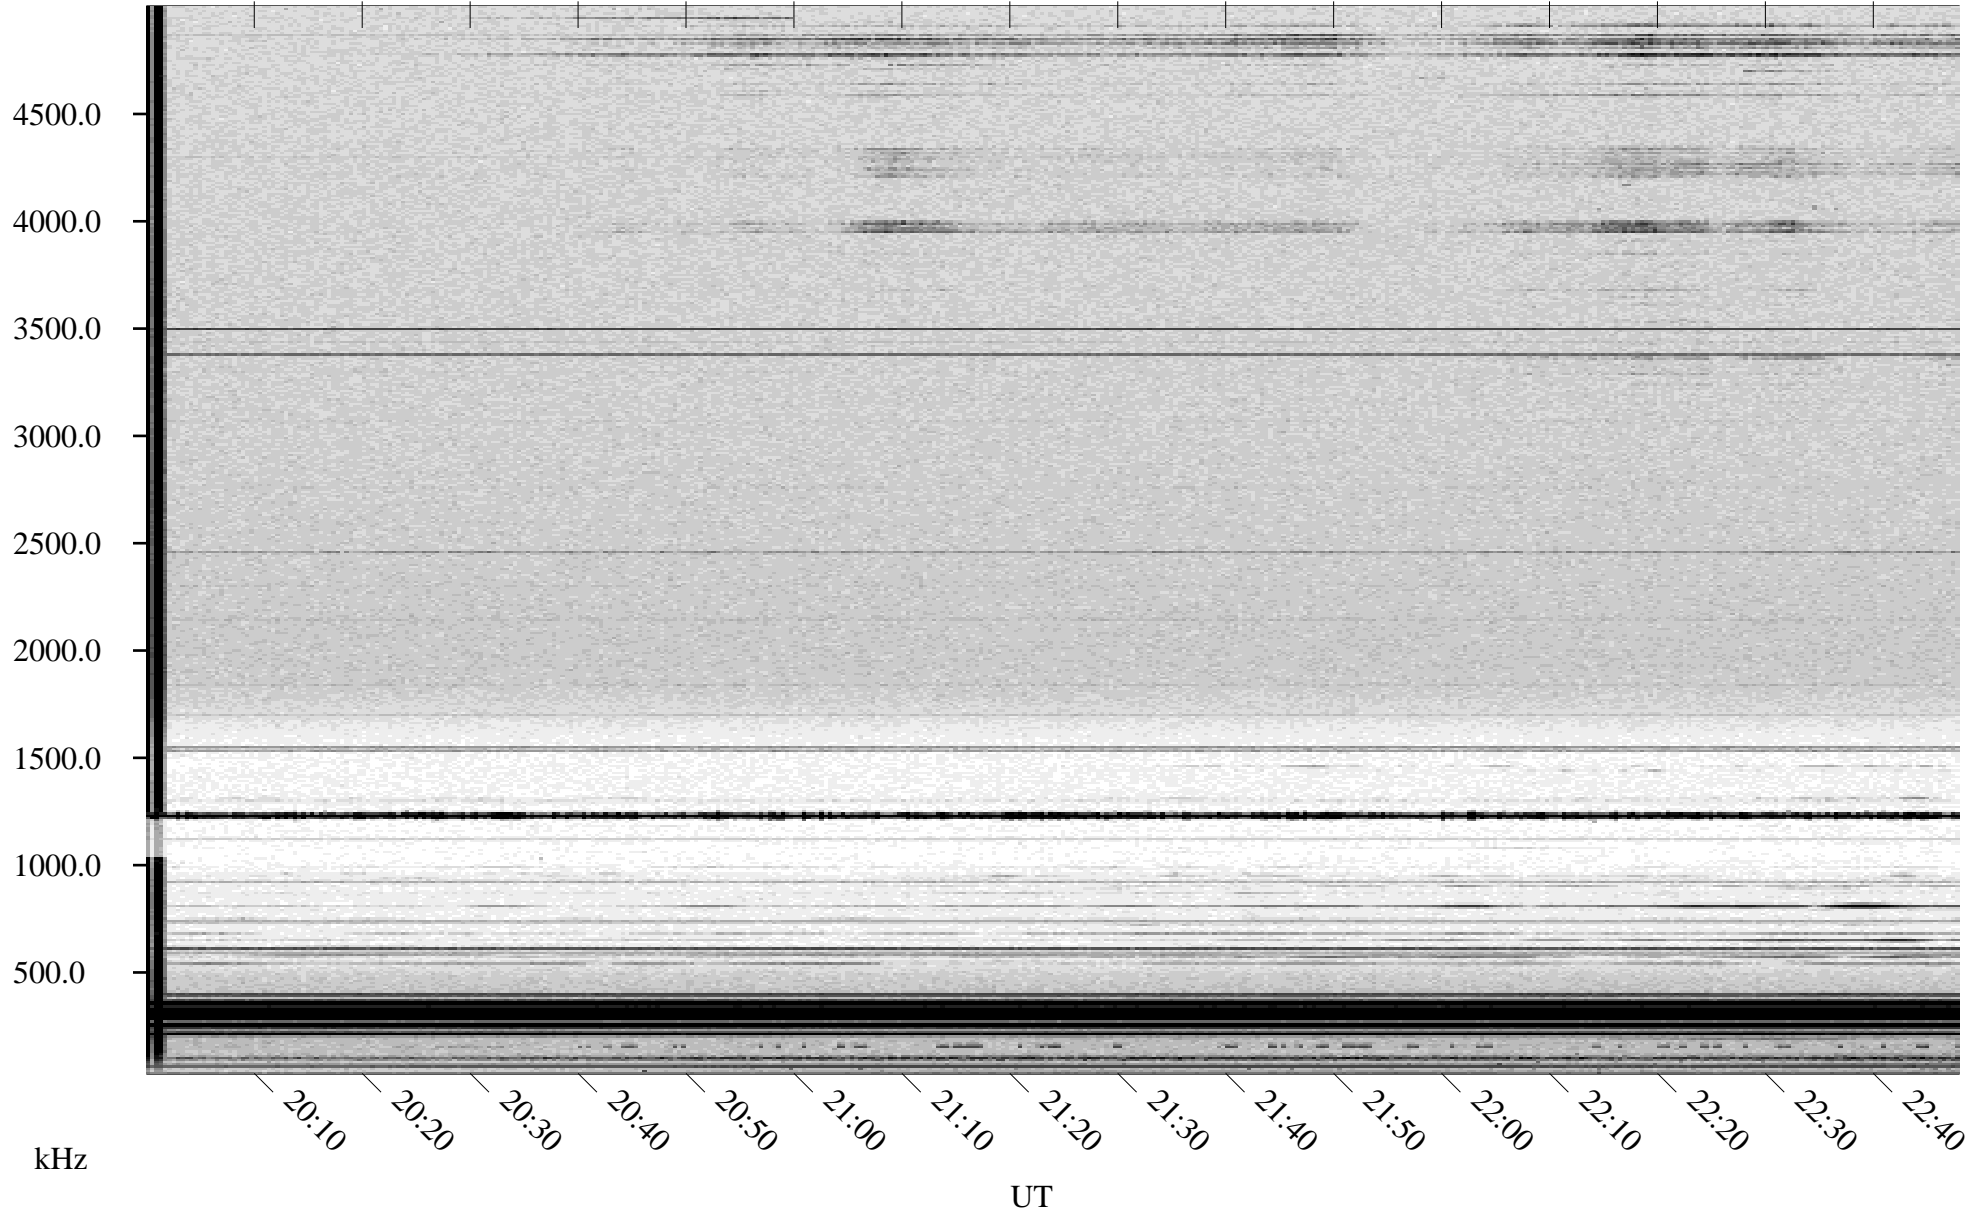

# 02/21/1998 Churchill, Manitoba

Linear Scale    Black = 161    White = 15

ch98052l.r00m max\_12

Page 1

# 02/21/1998 Churchill, Manitoba

Linear Scale    Black = 161    White = 15

ch98052l.r00m max\_12

Page 2

# 02/22/1998 Churchill, Manitoba

Linear Scale    Black = 161    White = 15

ch98052l.r00m max\_12

Page 3

# 02/22/1998 Churchill, Manitoba

Linear Scale    Black = 161    White = 15

ch98052l.r00m max\_12

Page 4