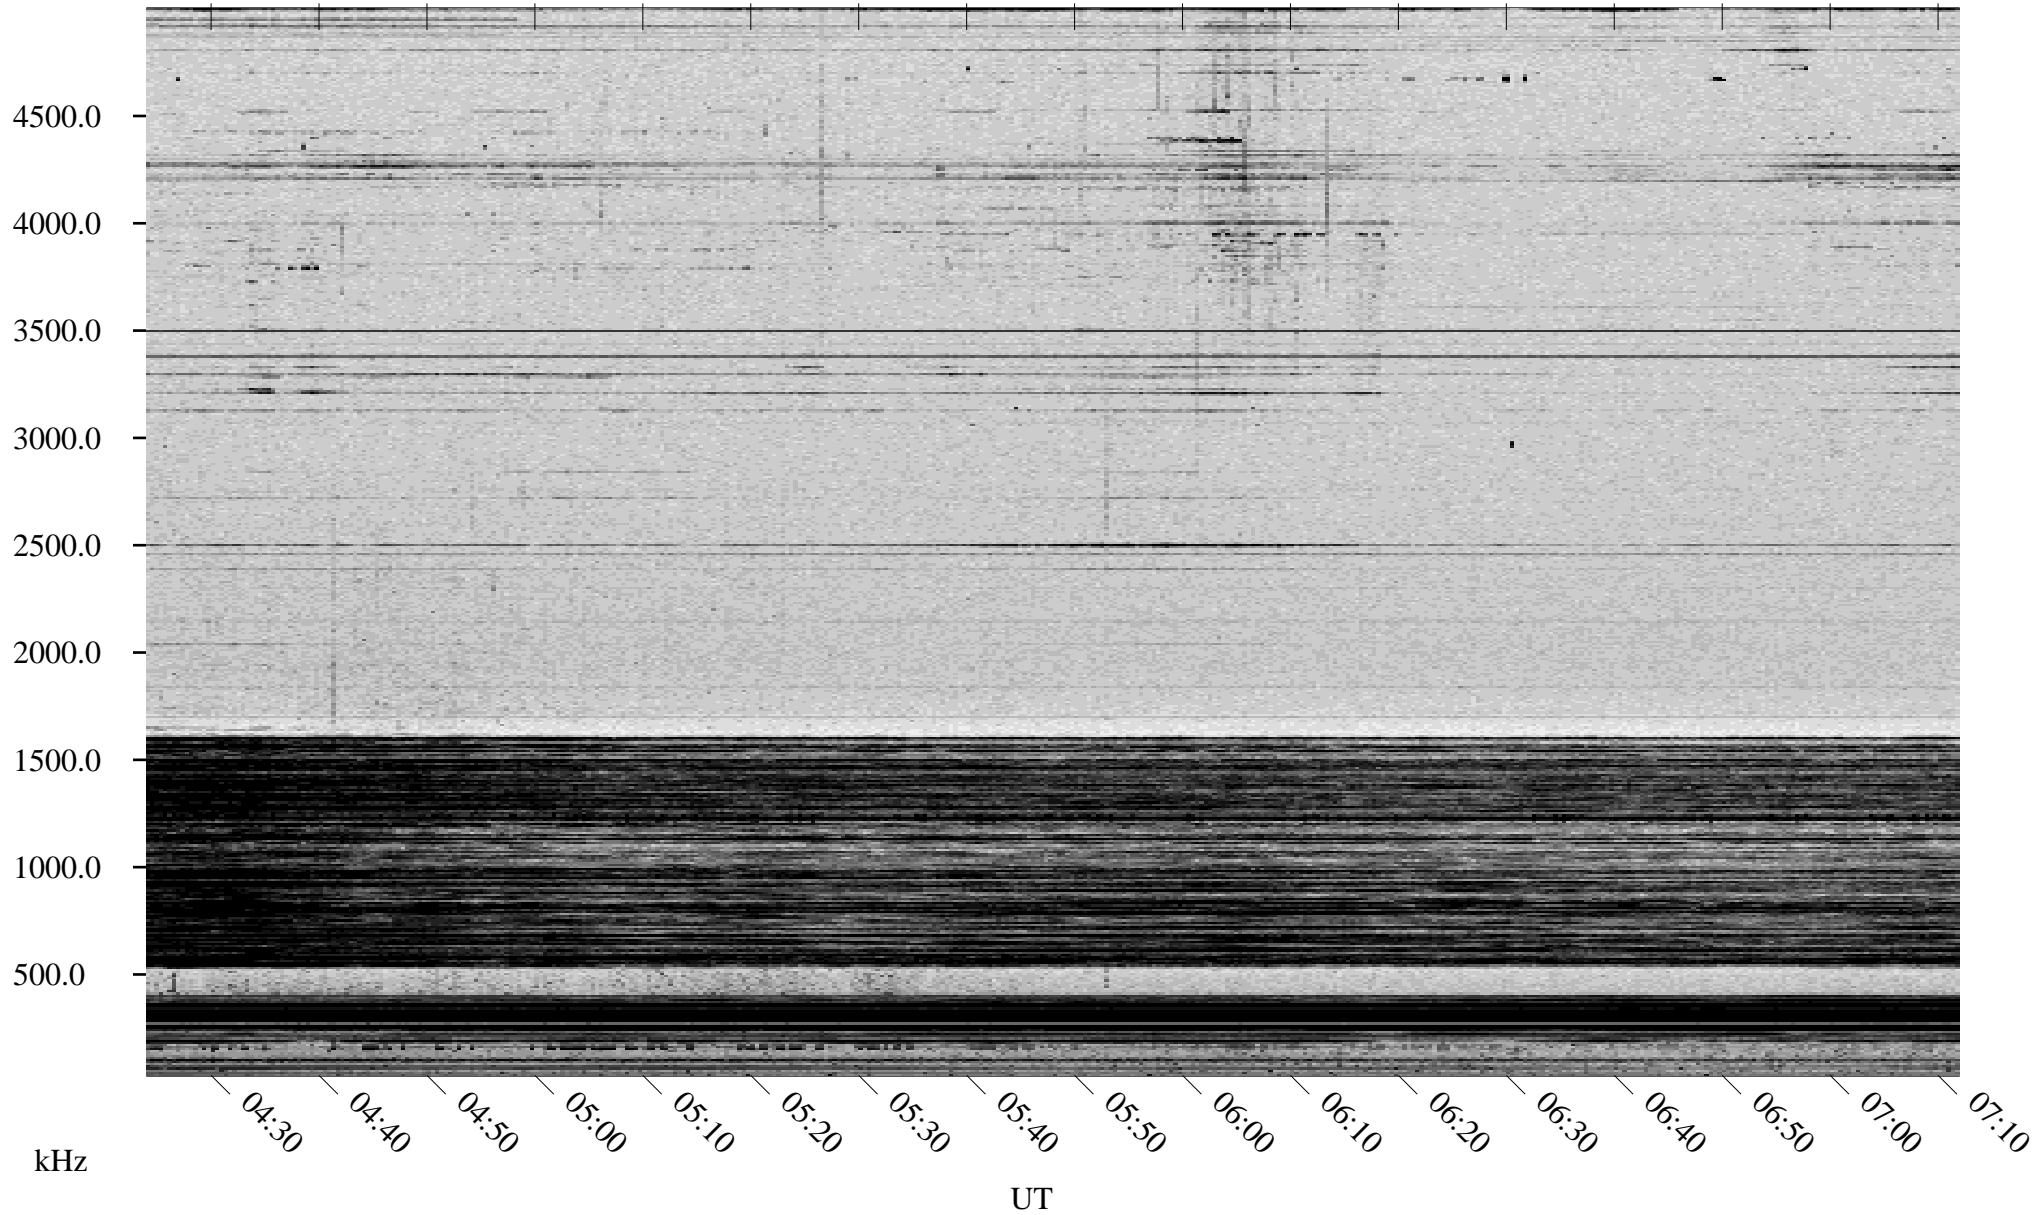

# 02/22/1998 Churchill, Manitoba

Linear Scale    Black = 161    White = 15

ch980531.r00m max\_12

Page 1

# 02/22/1998 Churchill, Manitoba

Linear Scale    Black = 161    White = 15

ch980531l.r00m max\_12

Page 2

# 02/23/1998 Churchill, Manitoba

Linear Scale    Black = 161    White = 15

ch98053l.r00m max\_12

Page 3

# 02/23/1998 Churchill, Manitoba

Linear Scale    Black = 161    White = 15

ch980531l.r00m max\_12

Page 4