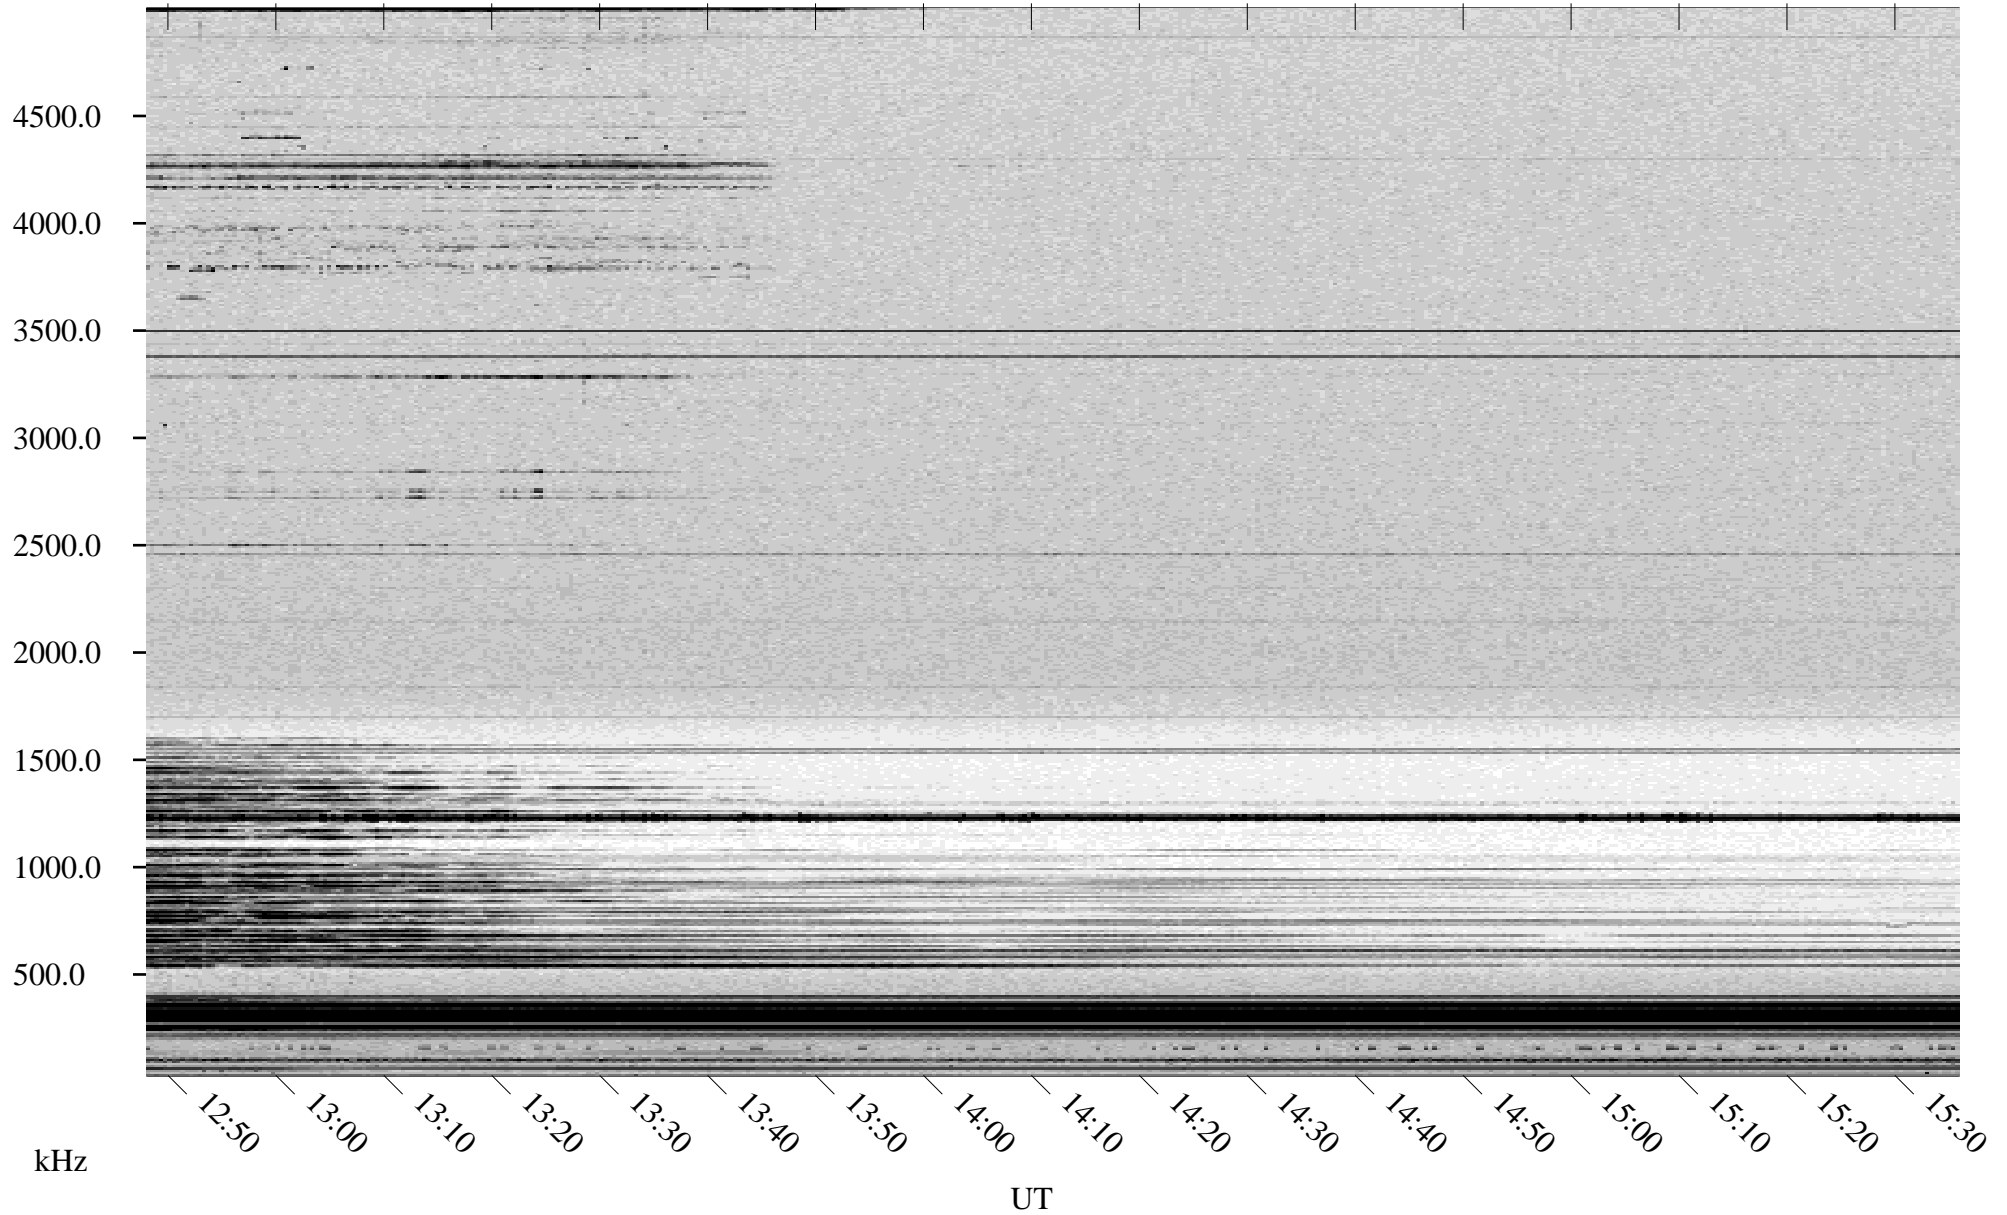

# 02/23/1998 Churchill, Manitoba

Linear Scale    Black = 161    White = 15

ch98053l.r00m max\_12

Page 6

# 02/23/1998 Churchill, Manitoba

Linear Scale    Black = 161    White = 15

ch98053l.r00m max\_12

Page 7

# 02/23/1998 Churchill, Manitoba

Linear Scale    Black = 161    White = 15

ch980531.r00m max\_12

Page 8