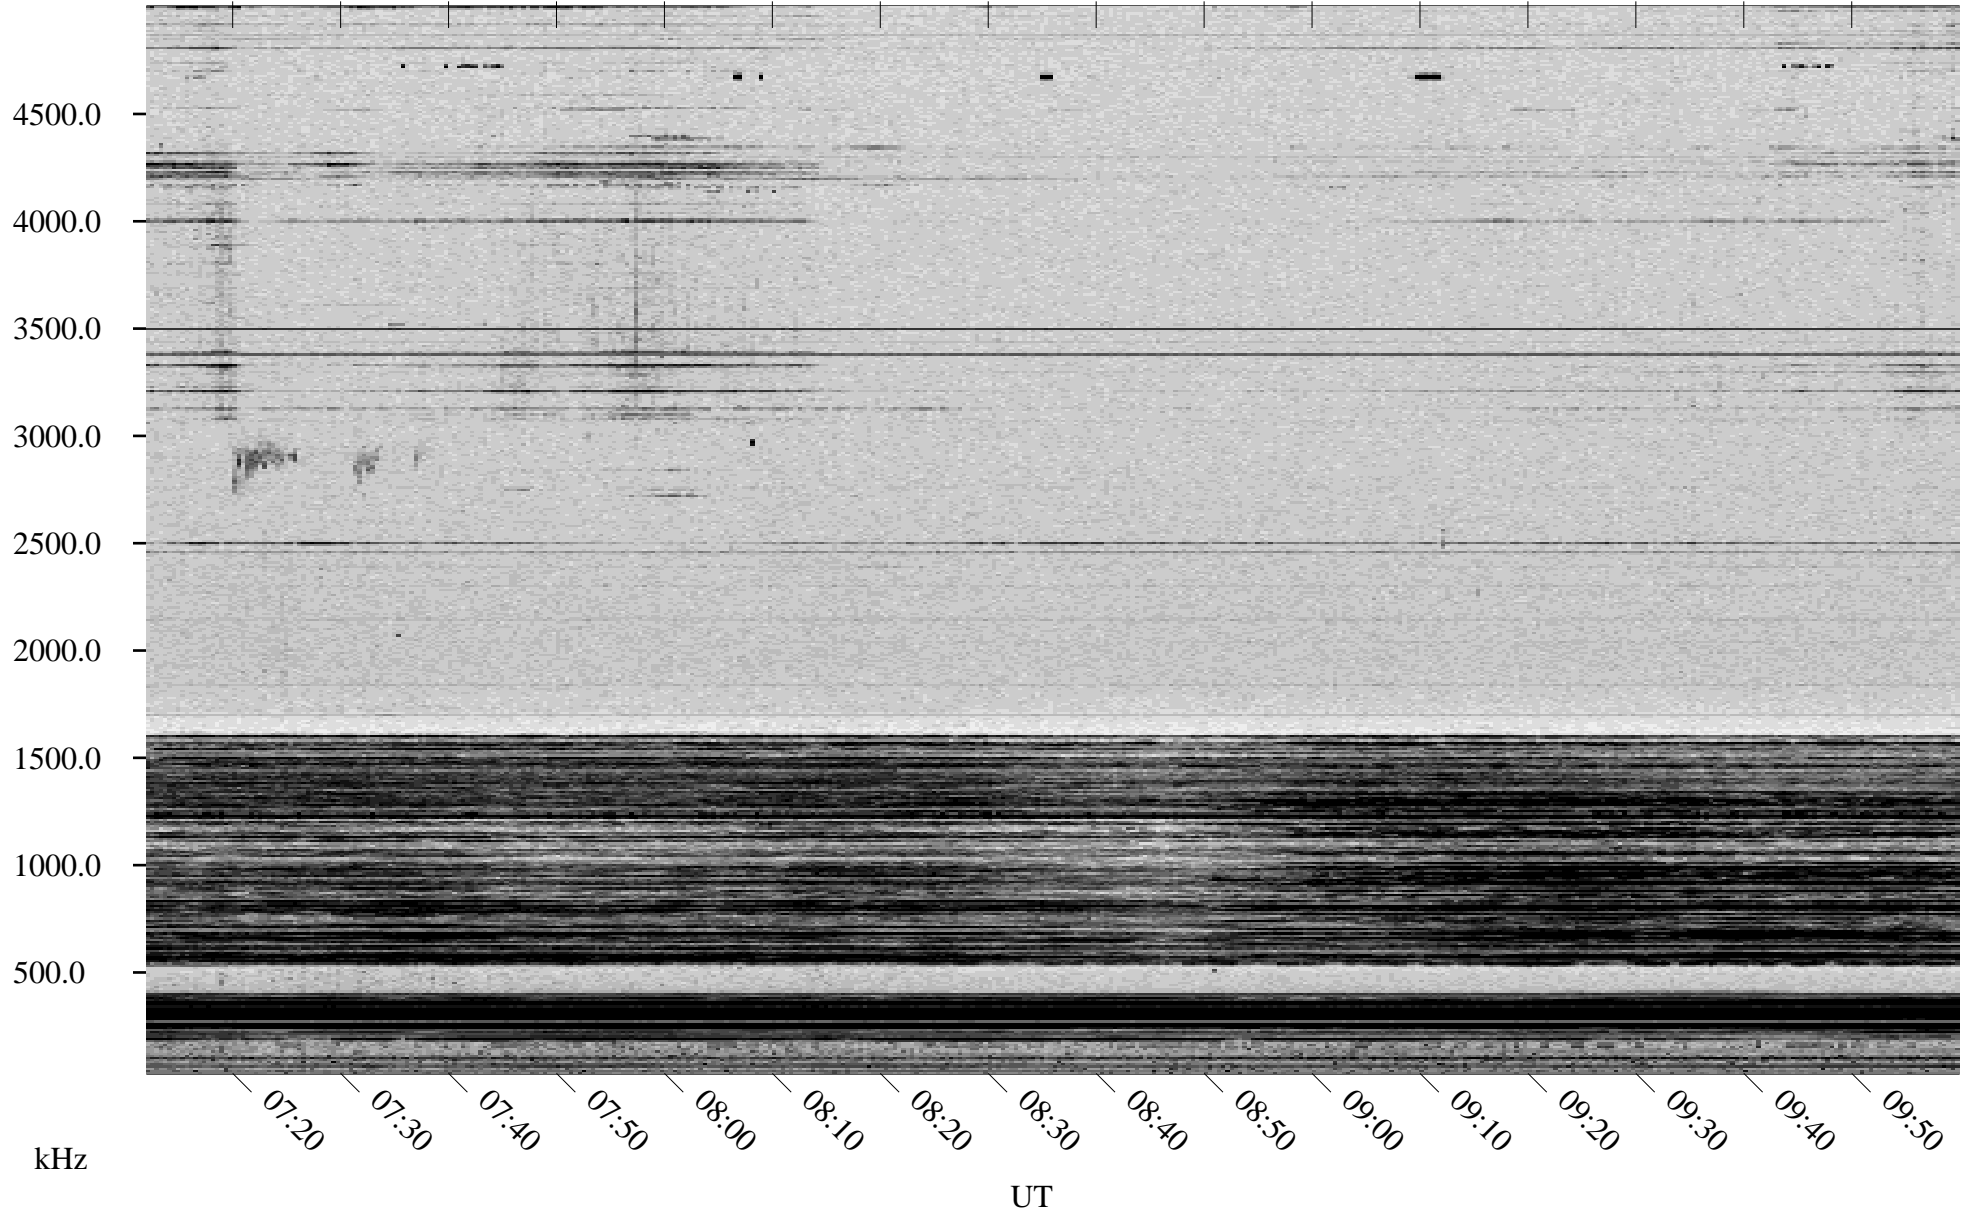

# 02/22/1998 Churchill, Manitoba

Linear Scale    Black = 161    White = 15

ch980531.r00m max\_12

Page 1

# 02/23/1998 Churchill, Manitoba

Linear Scale    Black = 161    White = 15

ch98053l.r00m max\_12

Page 3

# 02/23/1998 Churchill, Manitoba

Linear Scale    Black = 161    White = 15

ch980531l.r00m max\_12

Page 4

# 02/23/1998 Churchill, Manitoba

Linear Scale    Black = 161    White = 15

ch98053l.r00m max\_12

Page 5