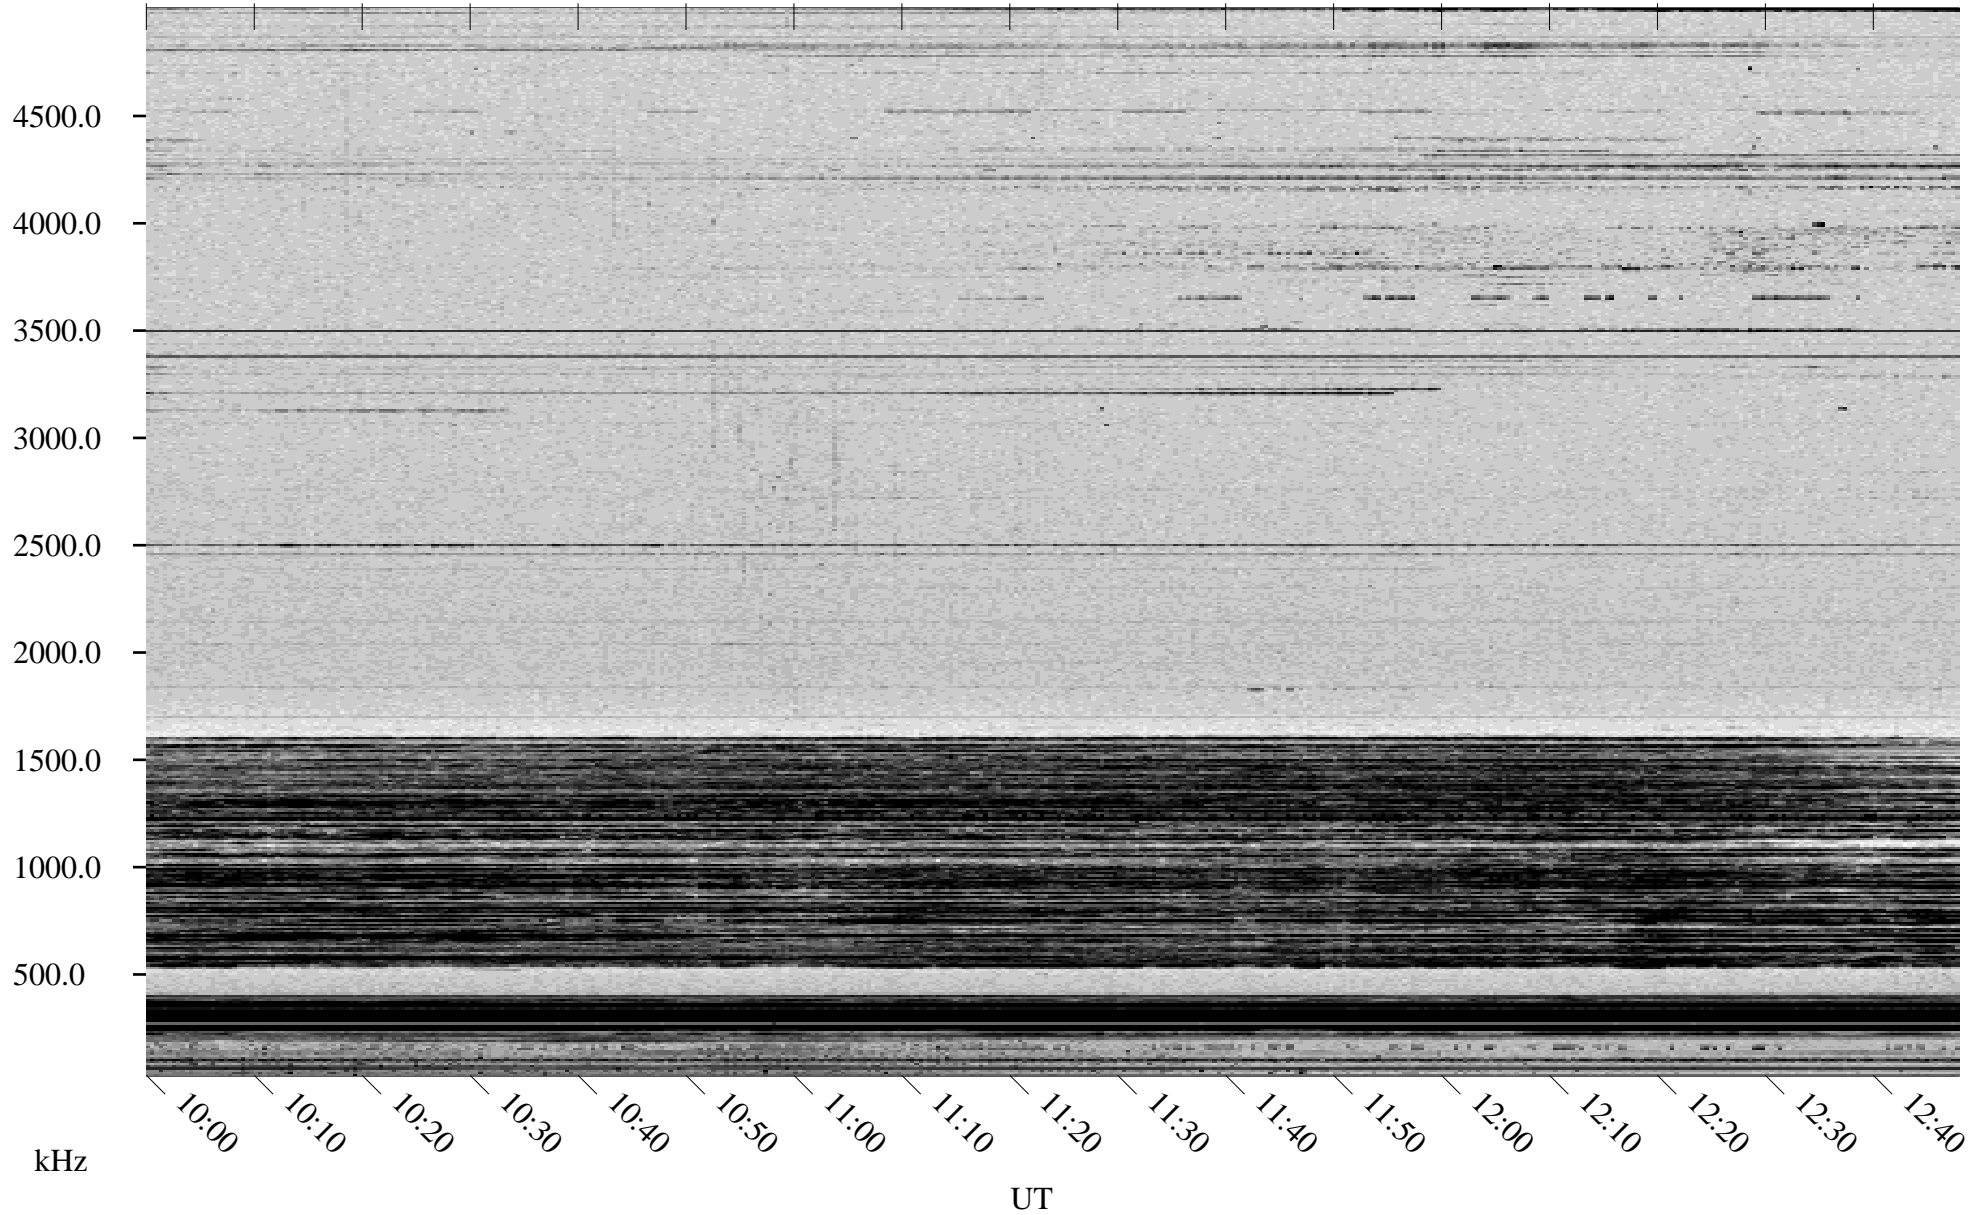

# 02/23/1998 Churchill, Manitoba

Linear Scale    Black = 161    White = 15

ch980531l.r00m max\_12

Page 4

# 02/23/1998 Churchill, Manitoba

Linear Scale    Black = 161    White = 15

ch98053l.r00m max\_12

Page 5

# 02/23/1998 Churchill, Manitoba

Linear Scale    Black = 161    White = 15

ch98053l.r00m max\_12

Page 6

# 02/23/1998 Churchill, Manitoba

Linear Scale    Black = 161    White = 15

ch98053l.r00m max\_12

Page 7