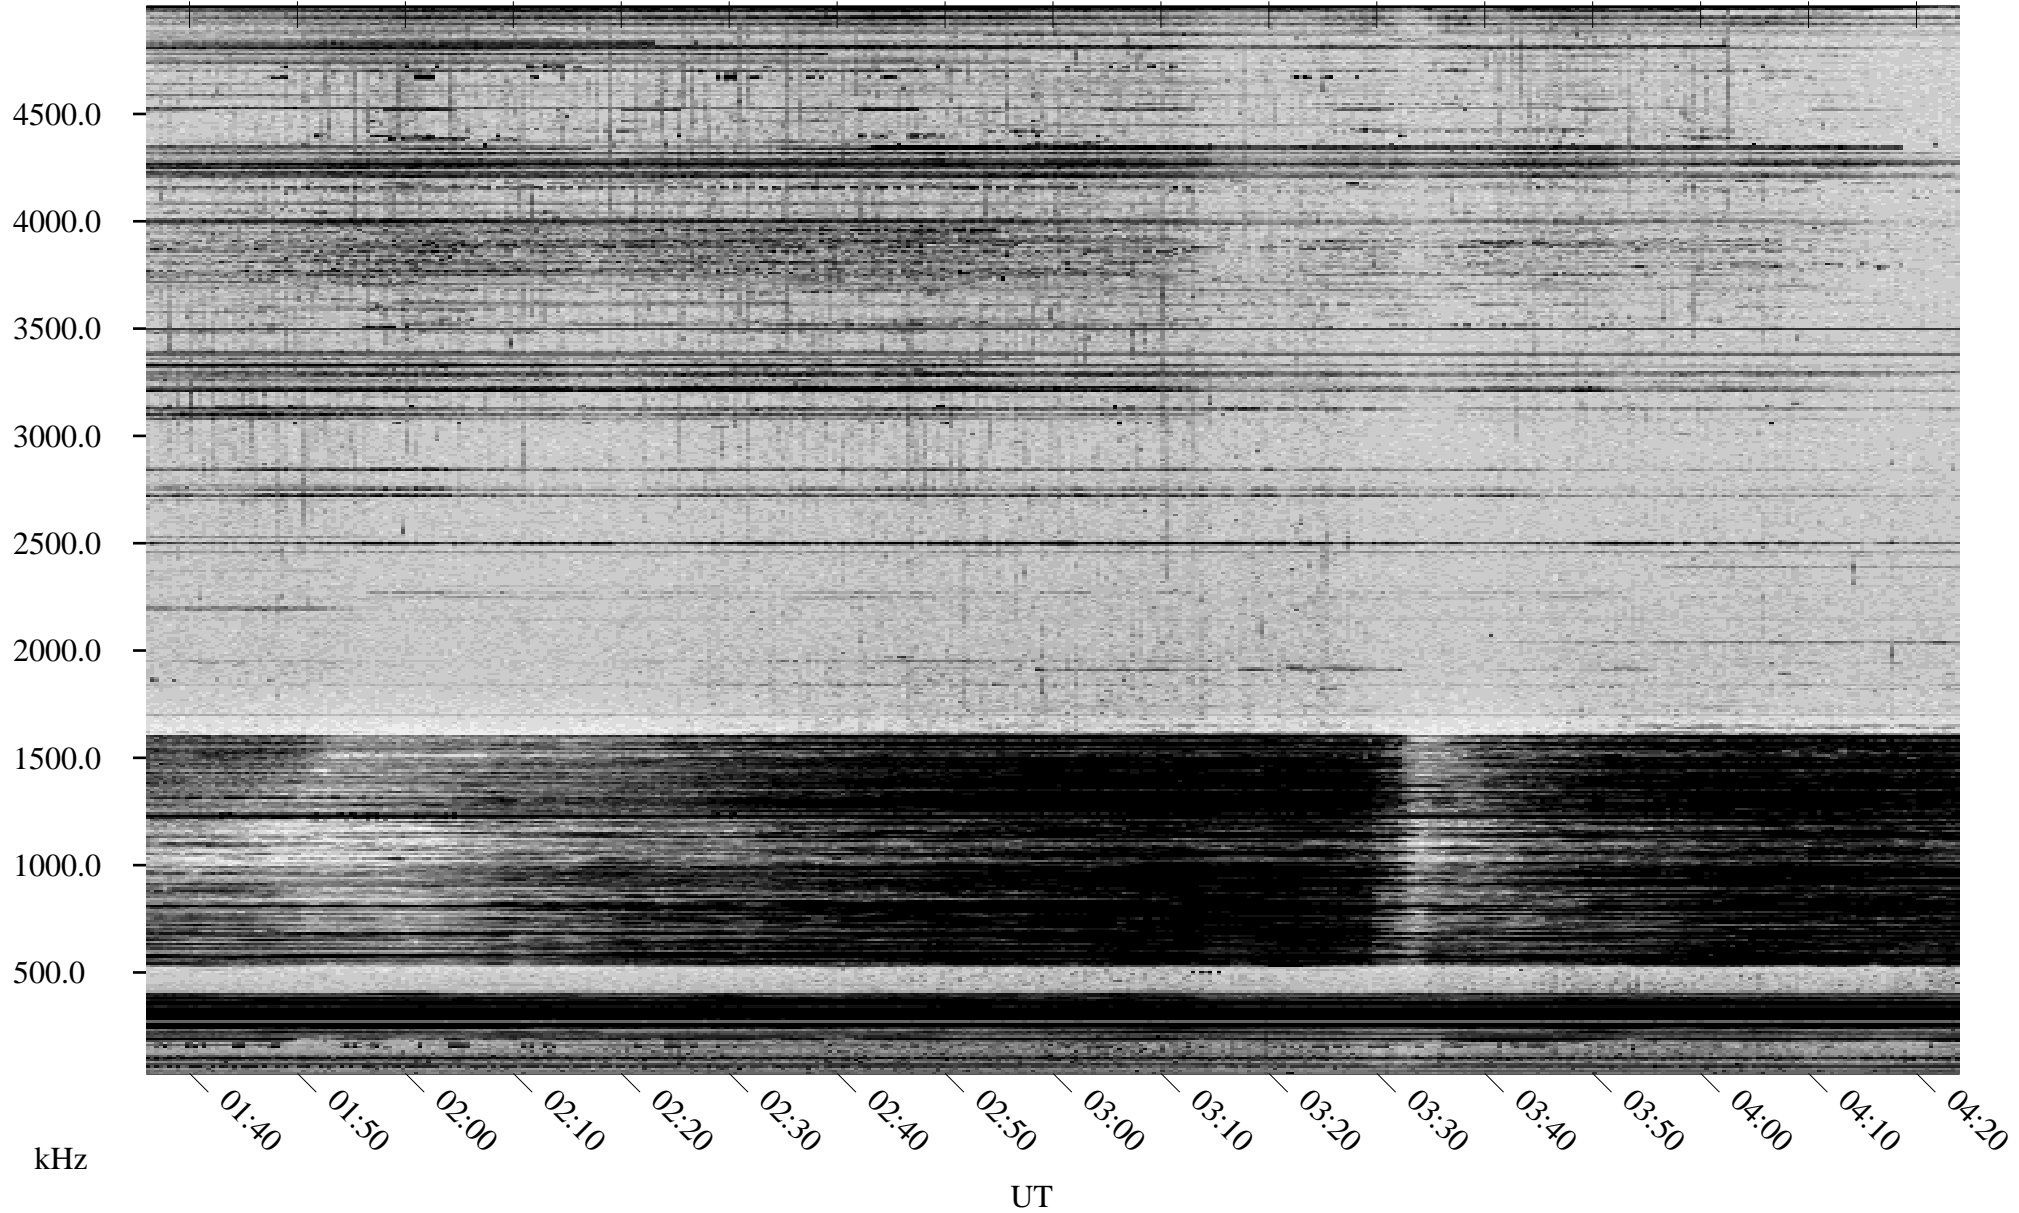

# 02/22/1998 Churchill, Manitoba

Linear Scale    Black = 161    White = 15

ch980531.r00m max\_12

Page 1

# 02/22/1998 Churchill, Manitoba

Linear Scale    Black = 161    White = 15

ch980531l.r00m max\_12

Page 2

# 02/23/1998 Churchill, Manitoba

Linear Scale    Black = 161    White = 15

ch98053l.r00m max\_12

Page 3

# 02/23/1998 Churchill, Manitoba

Linear Scale    Black = 161    White = 15

ch980531l.r00m max\_12

Page 4