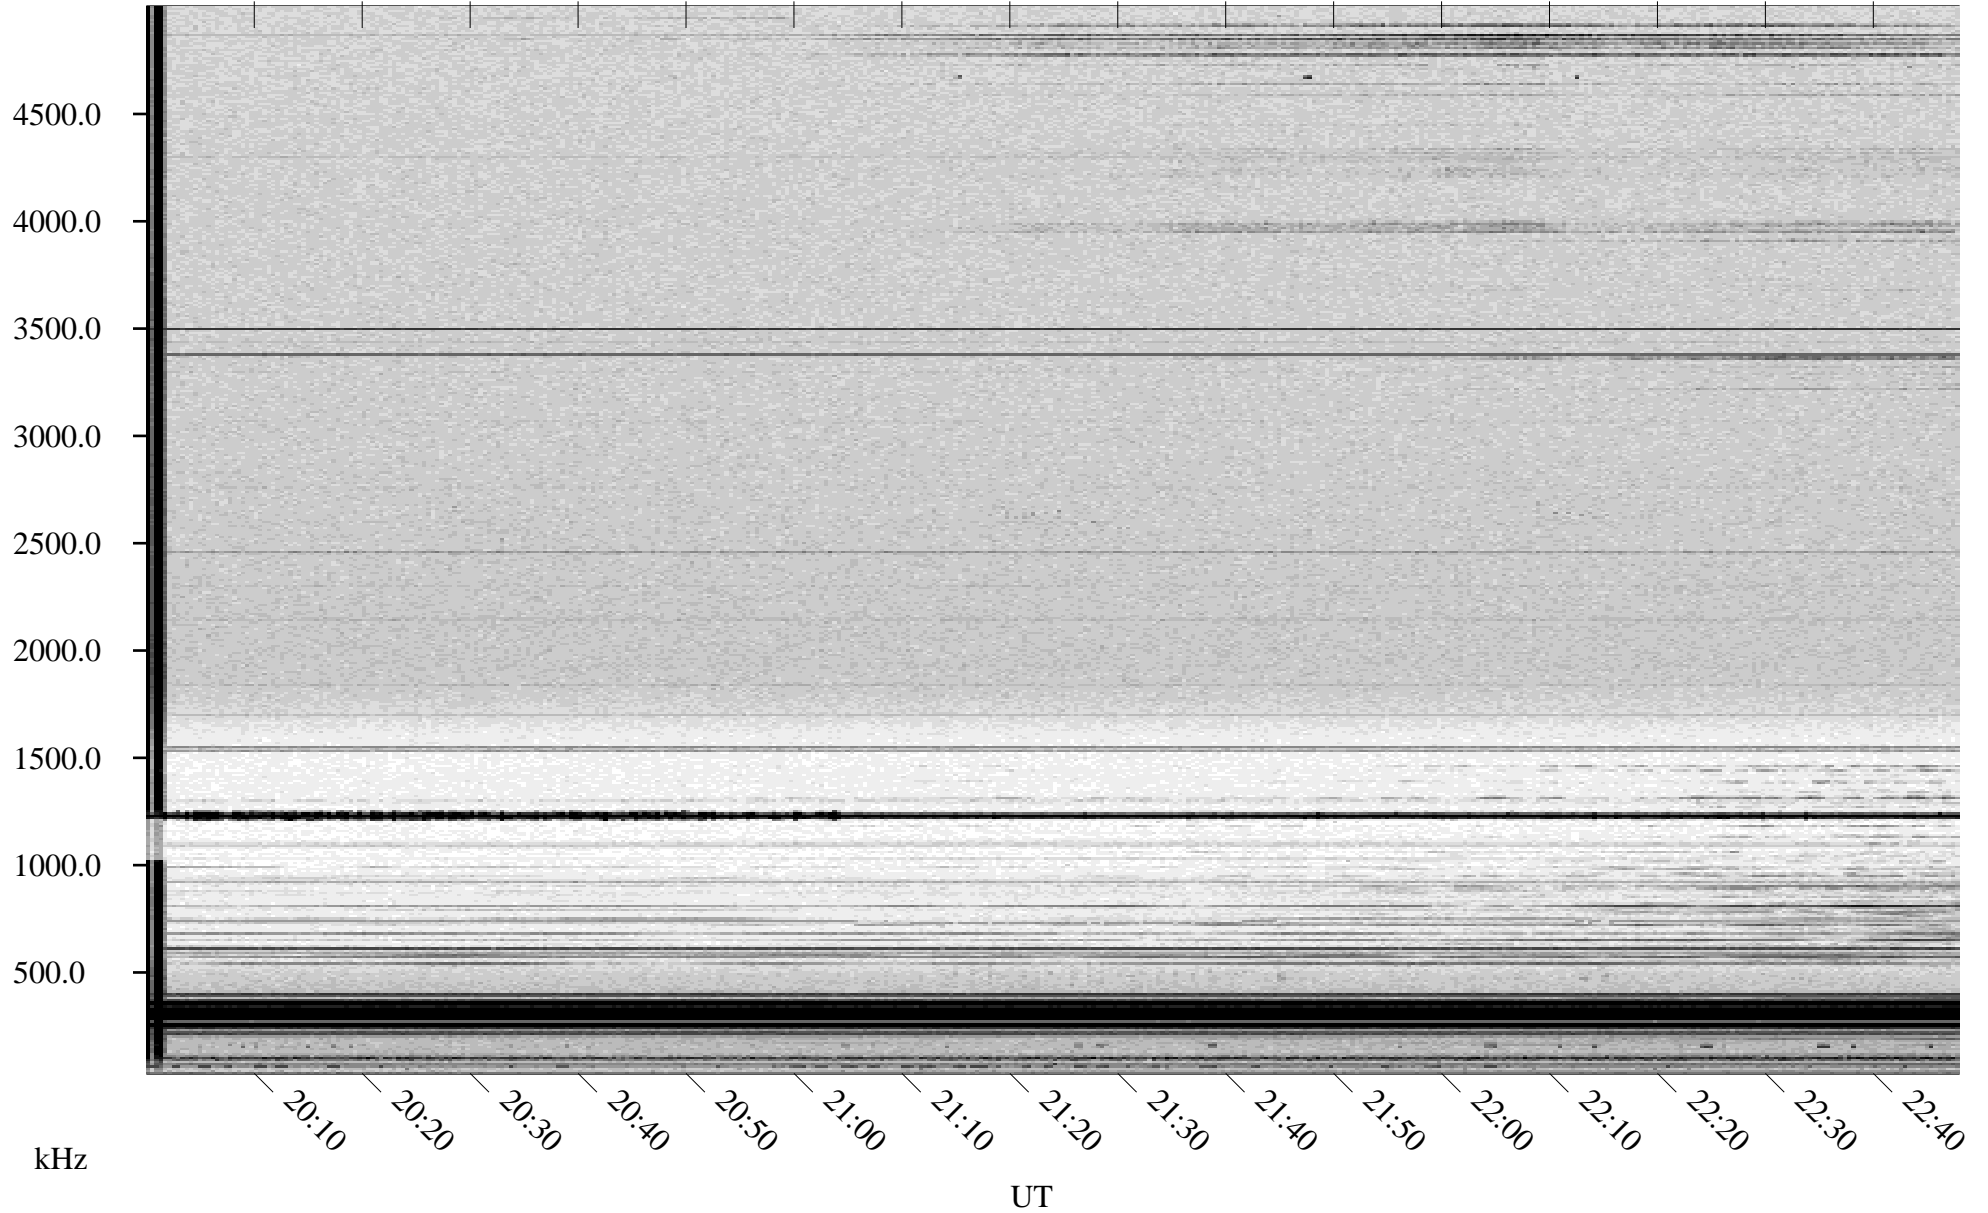

# 02/22/1998 Churchill, Manitoba

Linear Scale    Black = 161    White = 15

ch980531.r00m max\_12

Page 1

# 02/22/1998 Churchill, Manitoba

Linear Scale    Black = 161    White = 15

ch980531l.r00m max\_12

Page 2

# 02/23/1998 Churchill, Manitoba

Linear Scale    Black = 161    White = 15

ch98053l.r00m max\_12

Page 3

# 02/23/1998 Churchill, Manitoba

Linear Scale    Black = 161    White = 15

ch980531l.r00m max\_12

Page 4