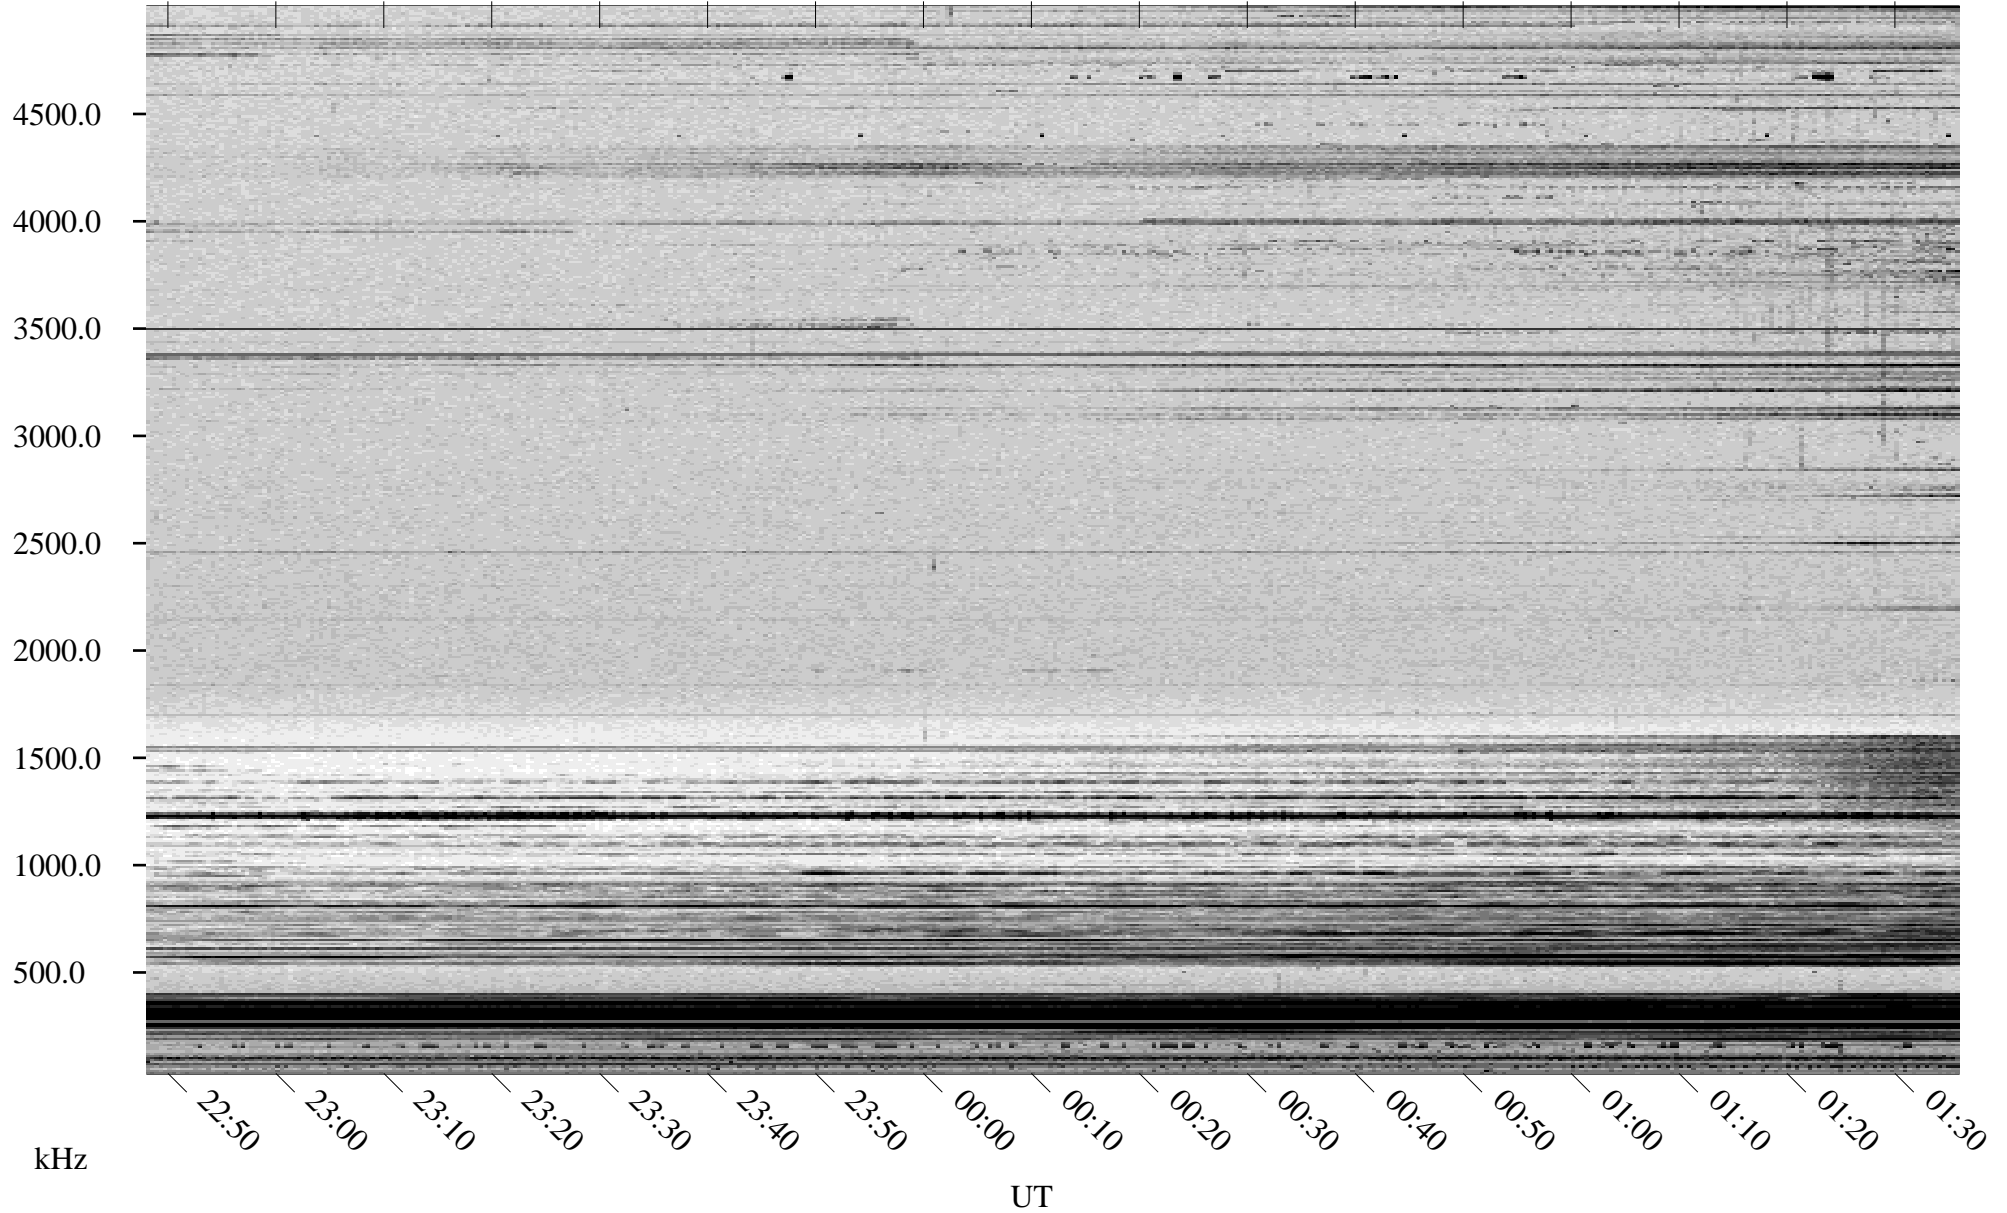

# 02/22/1998 Churchill, Manitoba

Linear Scale    Black = 161    White = 15

ch980531.r00m max\_12

Page 1

# 02/22/1998 Churchill, Manitoba

Linear Scale    Black = 161    White = 15

ch980531l.r00m max\_12

Page 2

# 02/23/1998 Churchill, Manitoba

Linear Scale    Black = 161    White = 15

ch98053l.r00m max\_12

Page 3

# 02/23/1998 Churchill, Manitoba

Linear Scale    Black = 161    White = 15

ch980531l.r00m max\_12

Page 4