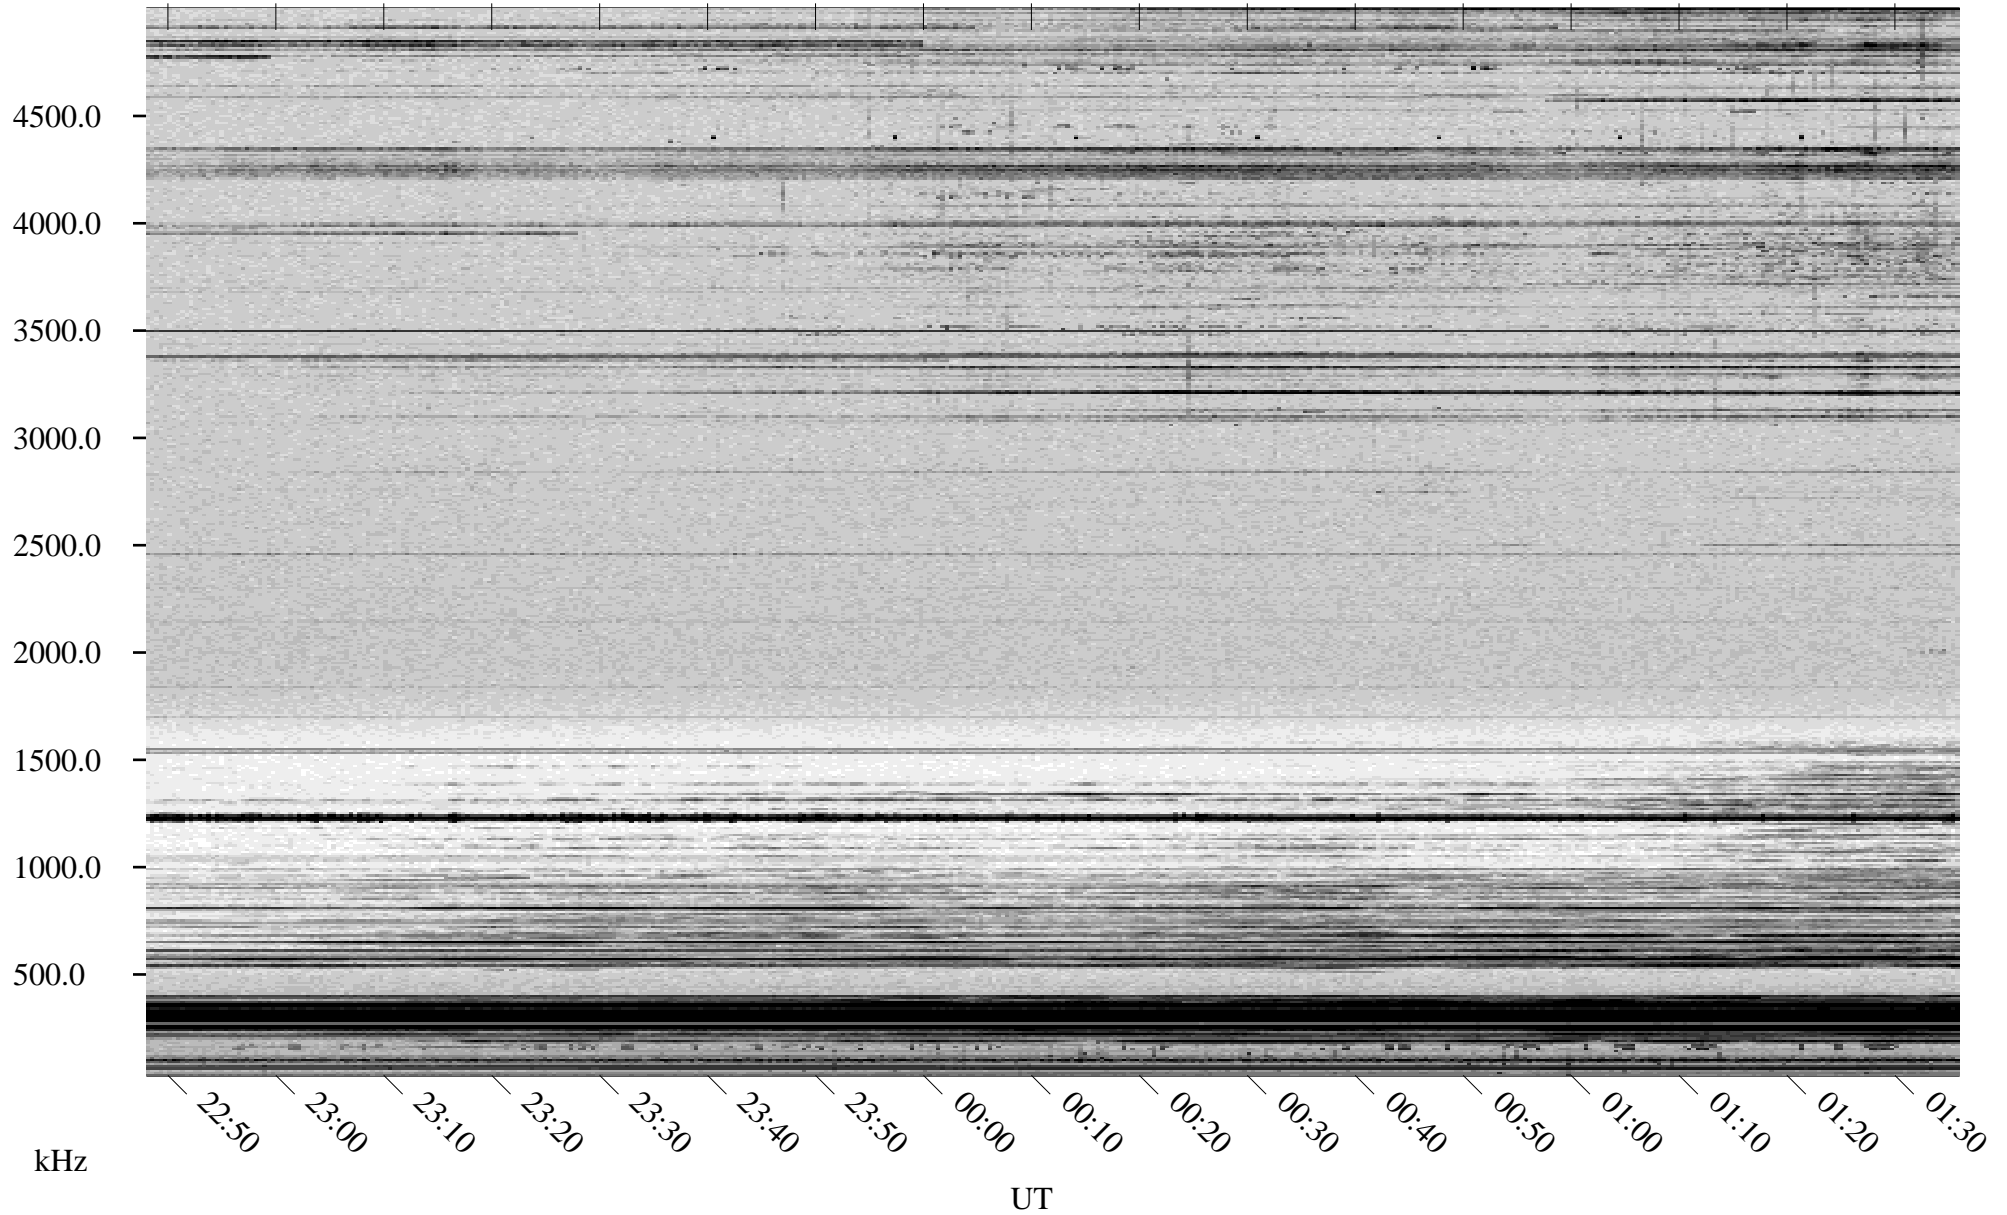

02/23/1998 Churchill, Manitoba

Linear Scale Black = 161 White = 15

ch98054l.r00m max_12

Page 1

02/23/1998 Churchill, Manitoba

Linear Scale Black = 161 White = 15

ch98054l.r00m max_12

Page 2

02/24/1998 Churchill, Manitoba

Linear Scale Black = 161 White = 15

ch98054l.r00m max_12

Page 3

02/24/1998 Churchill, Manitoba

Linear Scale Black = 161 White = 15

ch98054l.r00m max_12

Page 4

02/24/1998 Churchill, Manitoba

Linear Scale Black = 161 White = 15

ch98054l.r00m max_12

Page 5

02/24/1998 Churchill, Manitoba

Linear Scale Black = 161 White = 15

ch98054l.r00m max_12

Page 6

02/24/1998 Churchill, Manitoba

Linear Scale Black = 161 White = 15

ch98054l.r00m max_12

Page 7

02/24/1998 Churchill, Manitoba

Linear Scale Black = 161 White = 15

ch98054l.r00m max_12