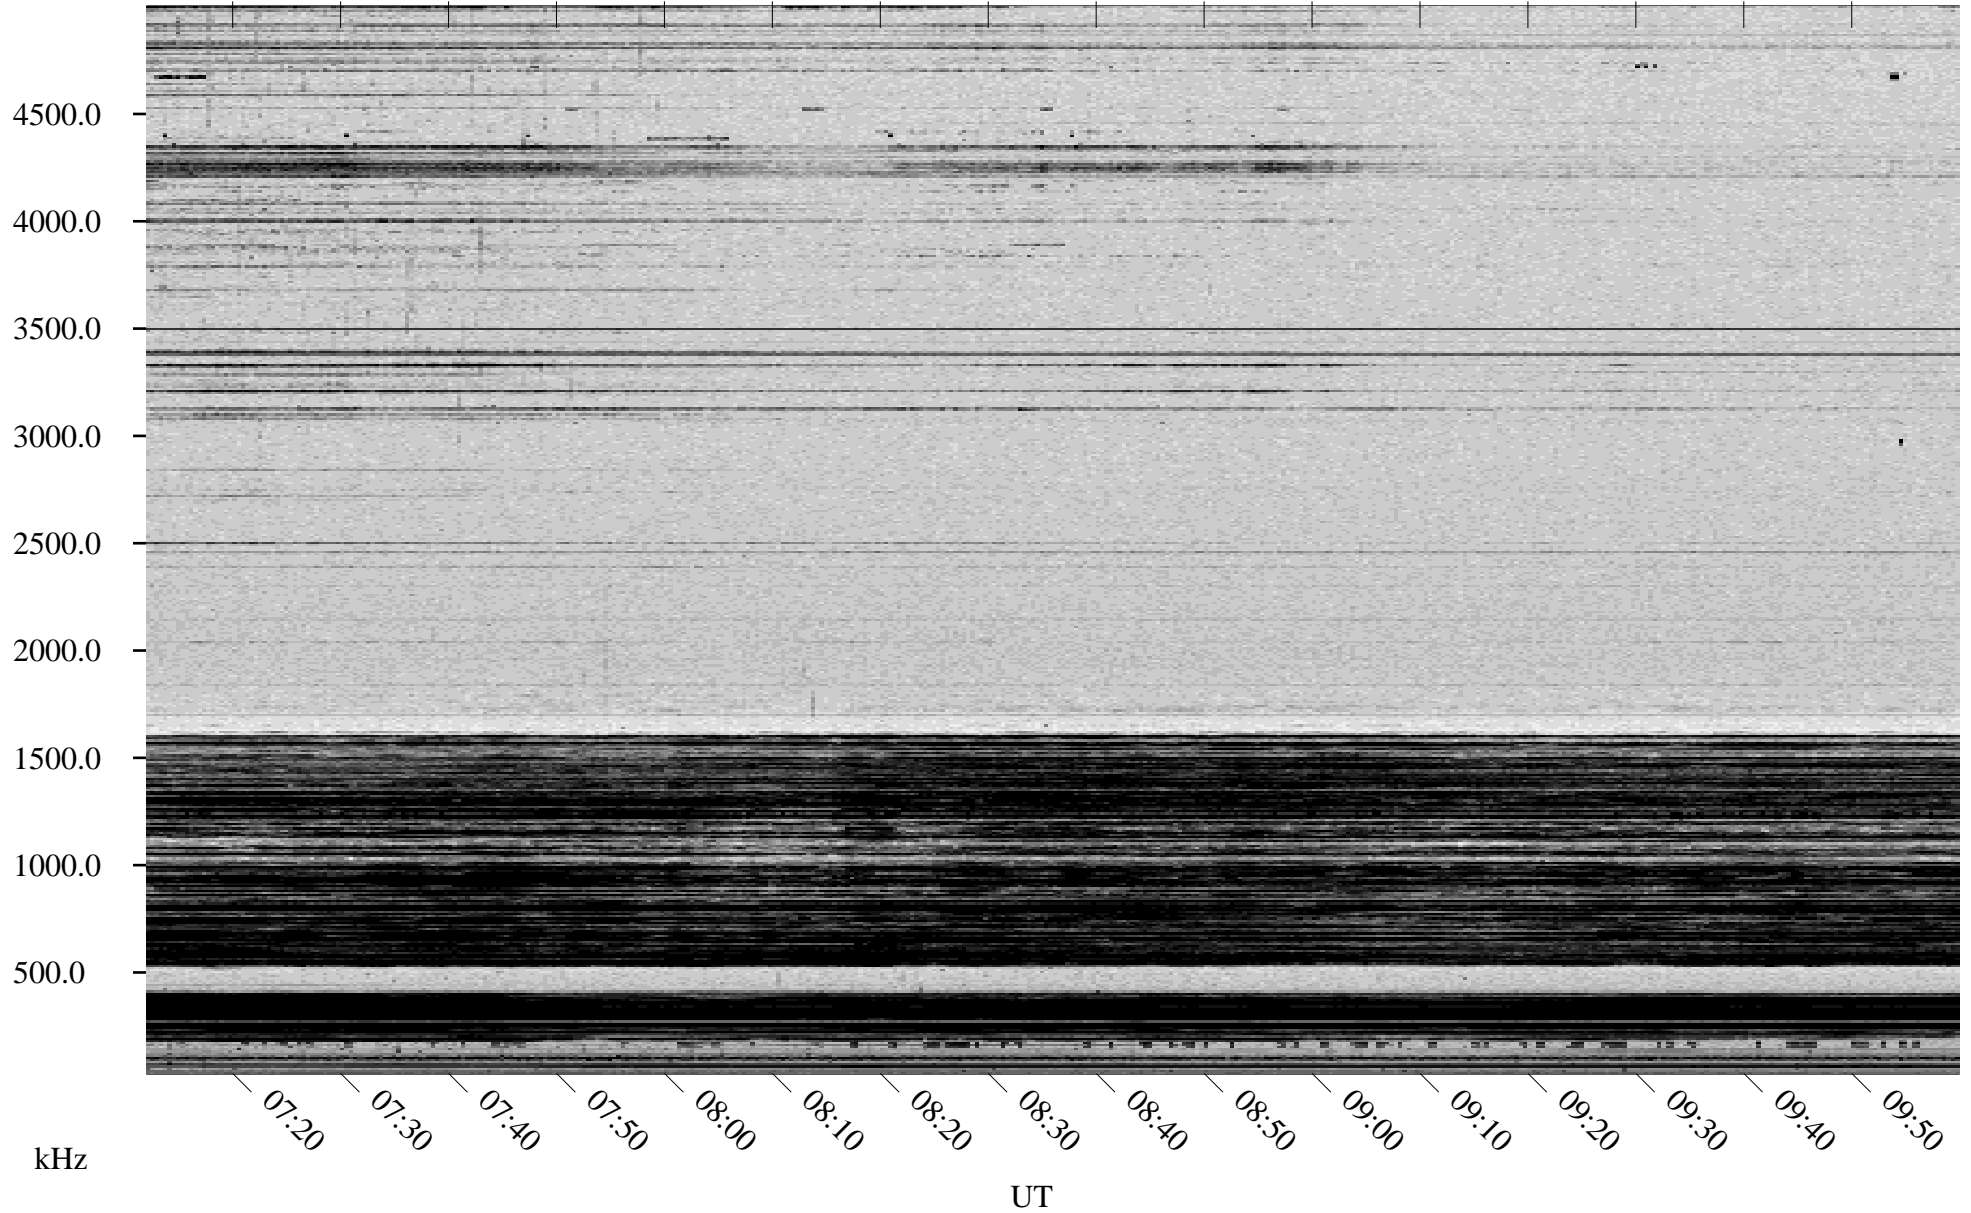

02/23/1998 Churchill, Manitoba

Linear Scale Black = 161 White = 15

ch98054l.r00m max_12

Page 1

02/23/1998 Churchill, Manitoba

Linear Scale Black = 161 White = 15

ch98054l.r00m max_12

Page 2

02/24/1998 Churchill, Manitoba

Linear Scale Black = 161 White = 15

ch98054l.r00m max_12

Page 3

02/24/1998 Churchill, Manitoba

Linear Scale Black = 161 White = 15

ch98054l.r00m max_12

Page 4

02/24/1998 Churchill, Manitoba

Linear Scale Black = 161 White = 15

ch98054l.r00m max_12

Page 5

02/24/1998 Churchill, Manitoba

Linear Scale Black = 161 White = 15

ch98054l.r00m max_12

Page 6

02/24/1998 Churchill, Manitoba

Linear Scale Black = 161 White = 15

ch98054l.r00m max_12

Page 7

02/24/1998 Churchill, Manitoba

Linear Scale Black = 161 White = 15

ch98054l.r00m max_12