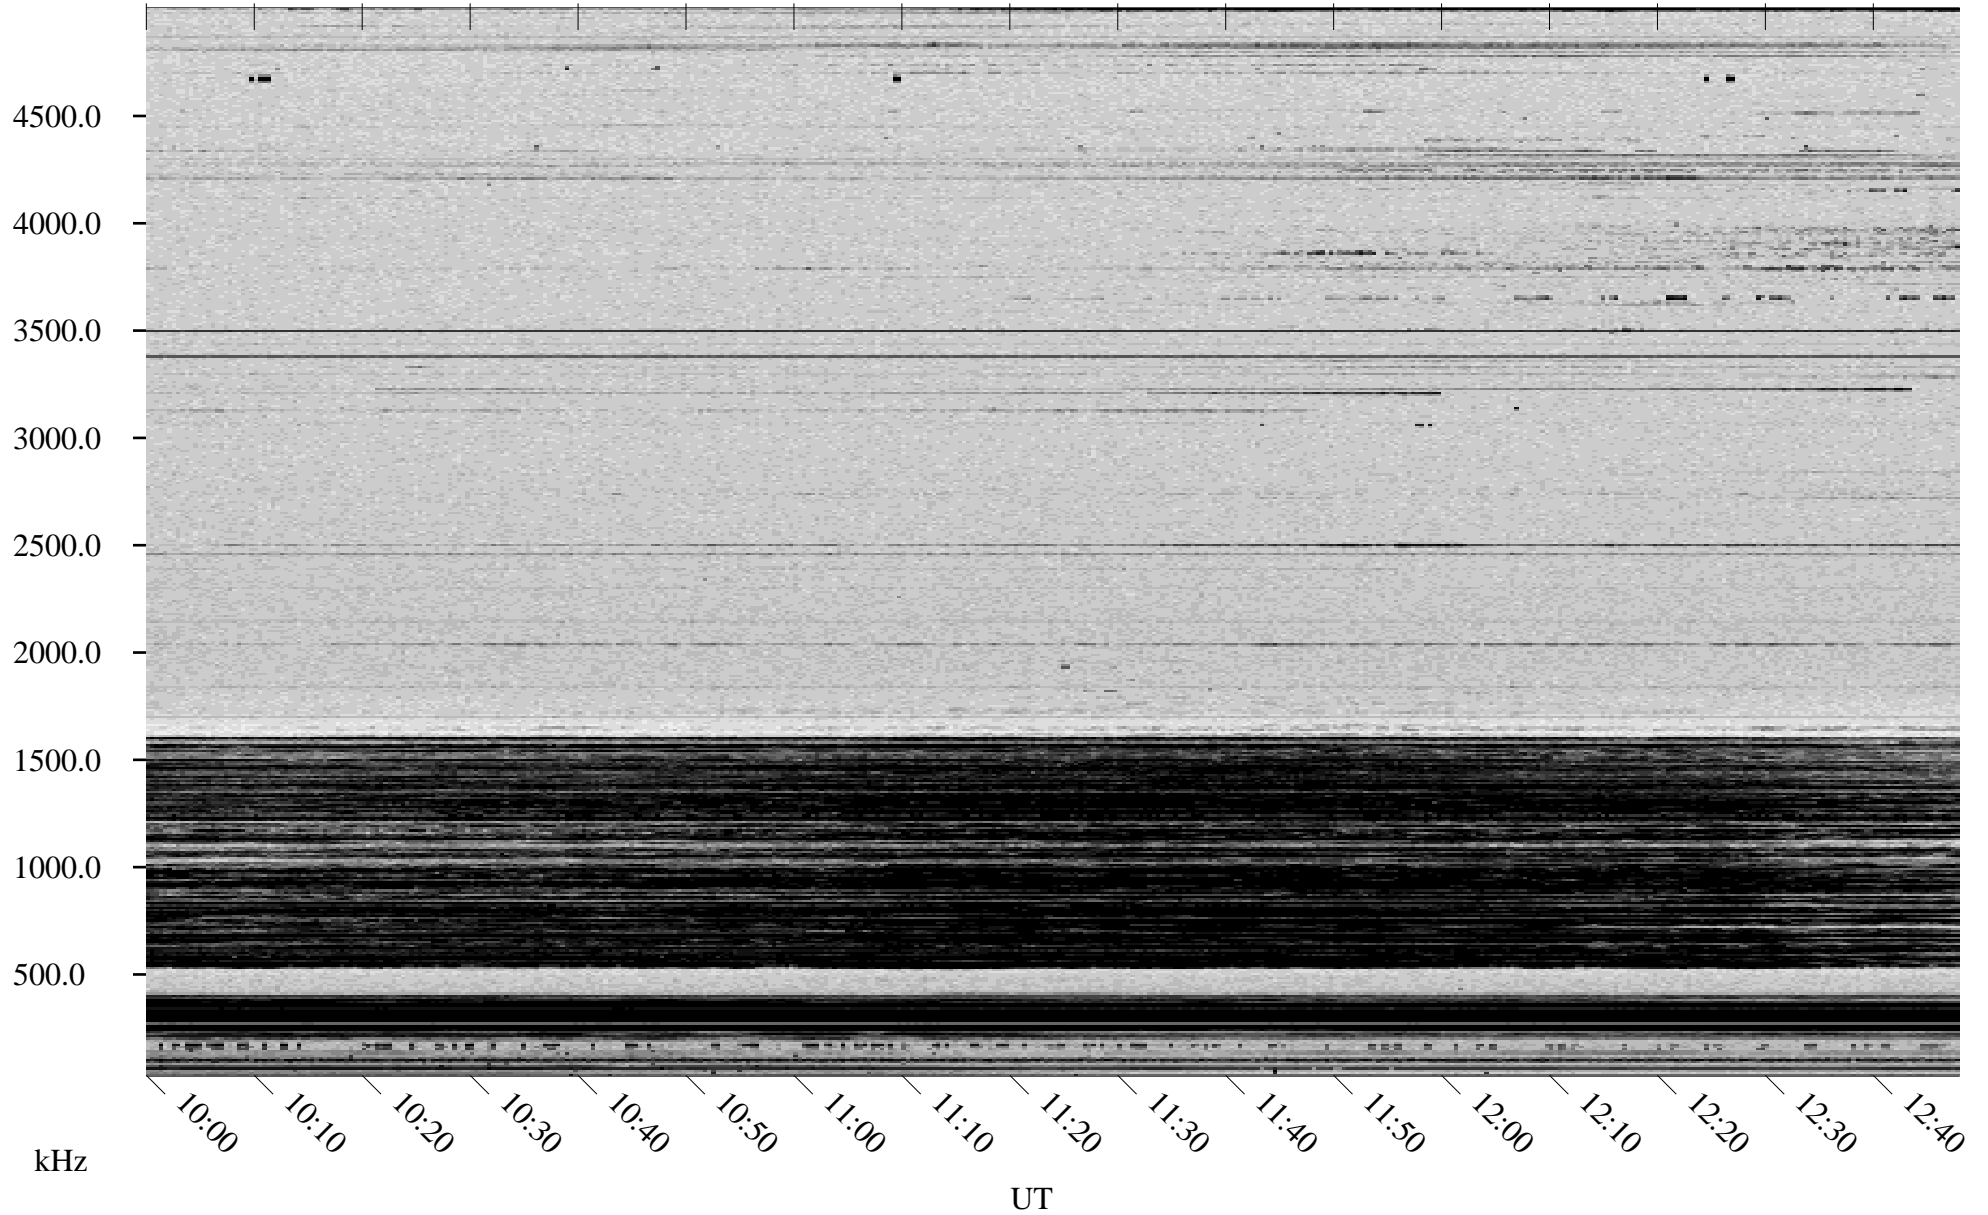

02/23/1998 Churchill, Manitoba

Linear Scale Black = 161 White = 15

ch98054l.r00m max_12

Page 1

02/23/1998 Churchill, Manitoba

Linear Scale Black = 161 White = 15

ch98054l.r00m max_12

Page 2

02/24/1998 Churchill, Manitoba

Linear Scale Black = 161 White = 15

ch98054l.r00m max_12

Page 3

02/24/1998 Churchill, Manitoba

Linear Scale Black = 161 White = 15

ch98054l.r00m max_12

Page 4

02/24/1998 Churchill, Manitoba

Linear Scale Black = 161 White = 15

ch98054l.r00m max_12

Page 5

02/24/1998 Churchill, Manitoba

Linear Scale Black = 161 White = 15

ch98054l.r00m max_12

Page 6

02/24/1998 Churchill, Manitoba

Linear Scale Black = 161 White = 15

ch98054l.r00m max_12

Page 7

02/24/1998 Churchill, Manitoba

Linear Scale Black = 161 White = 15

ch98054l.r00m max_12