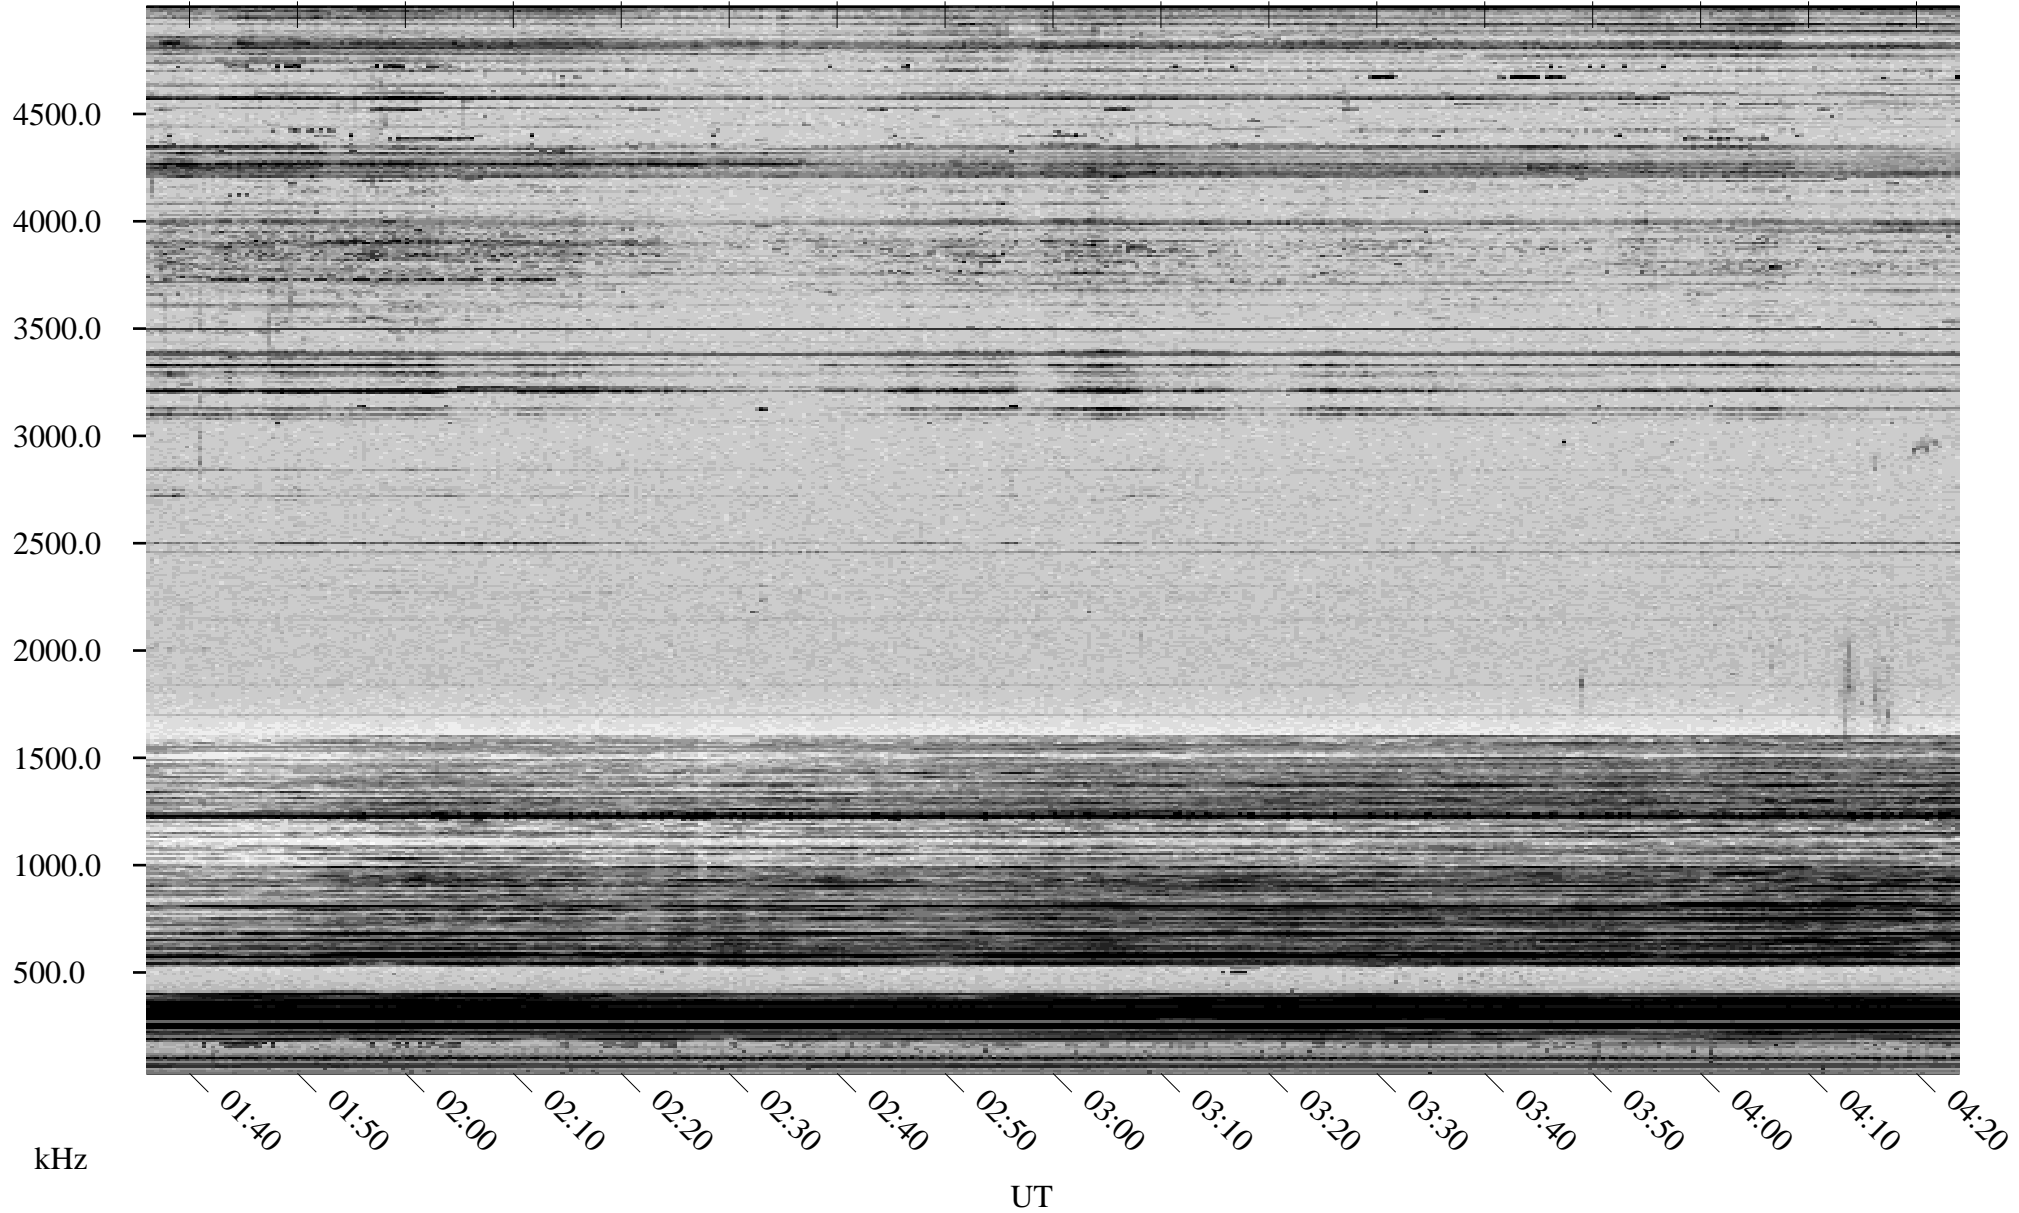

02/23/1998 Churchill, Manitoba

Linear Scale Black = 161 White = 15

ch98054l.r00m max_12

Page 1

02/23/1998 Churchill, Manitoba

Linear Scale Black = 161 White = 15

ch98054l.r00m max_12

Page 2

02/24/1998 Churchill, Manitoba

Linear Scale Black = 161 White = 15

ch98054l.r00m max_12

Page 3

02/24/1998 Churchill, Manitoba

Linear Scale Black = 161 White = 15

ch98054l.r00m max_12

Page 4

02/24/1998 Churchill, Manitoba

Linear Scale Black = 161 White = 15

ch98054l.r00m max_12

Page 5

02/24/1998 Churchill, Manitoba

Linear Scale Black = 161 White = 15

ch98054l.r00m max_12

Page 6

02/24/1998 Churchill, Manitoba

Linear Scale Black = 161 White = 15

ch98054l.r00m max_12

Page 7

02/24/1998 Churchill, Manitoba

Linear Scale Black = 161 White = 15

ch98054l.r00m max_12