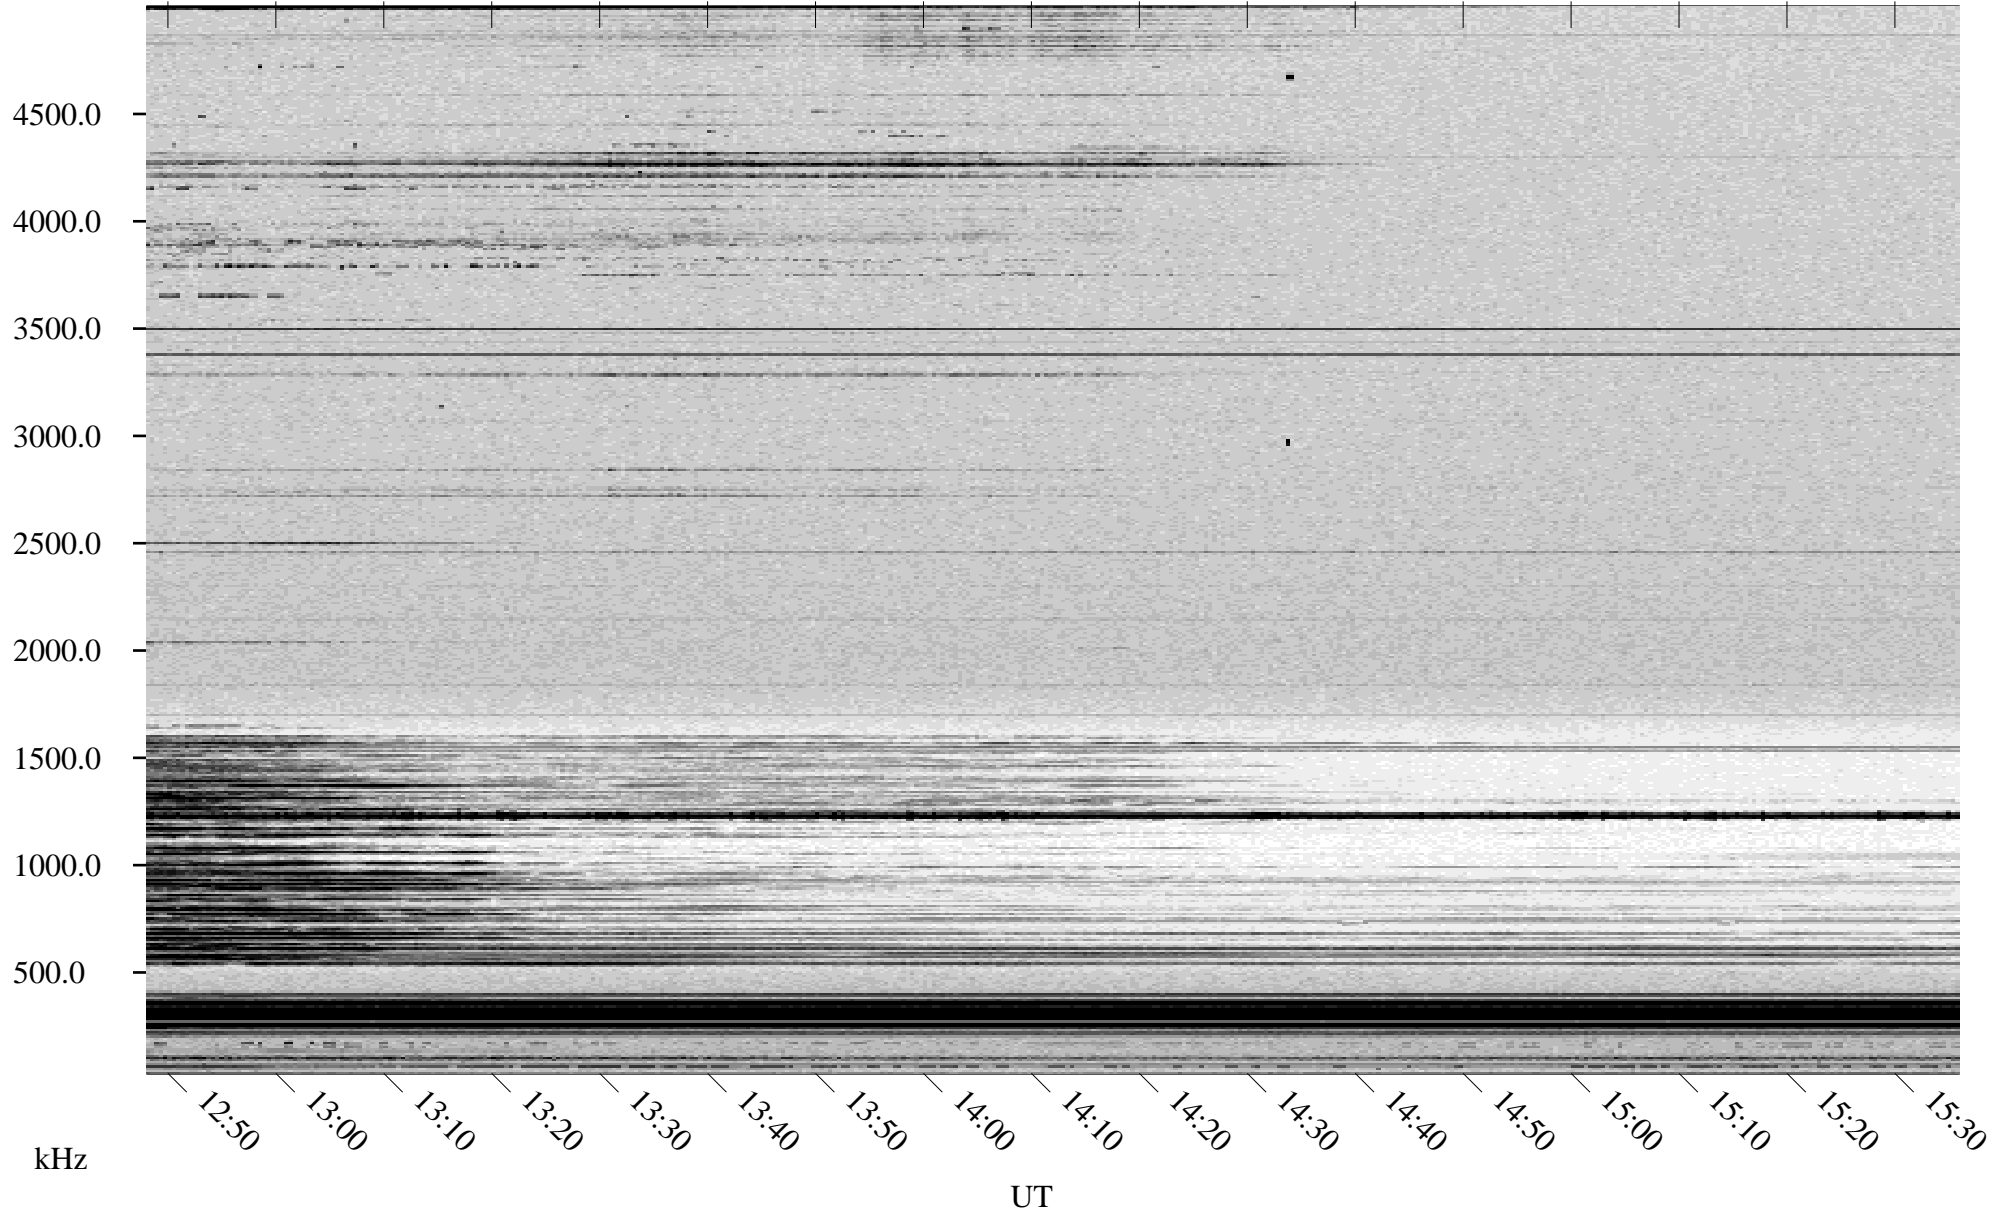

02/23/1998 Churchill, Manitoba

Linear Scale Black = 161 White = 15

ch98054l.r00m max_12

Page 1

02/23/1998 Churchill, Manitoba

Linear Scale Black = 161 White = 15

ch98054l.r00m max_12

Page 2

02/24/1998 Churchill, Manitoba

Linear Scale Black = 161 White = 15

ch98054l.r00m max_12

Page 3

02/24/1998 Churchill, Manitoba

Linear Scale Black = 161 White = 15

ch98054l.r00m max_12

Page 4

02/24/1998 Churchill, Manitoba

Linear Scale Black = 161 White = 15

ch98054l.r00m max_12

Page 5

02/24/1998 Churchill, Manitoba

Linear Scale Black = 161 White = 15

ch98054l.r00m max_12

Page 6

02/24/1998 Churchill, Manitoba

Linear Scale Black = 161 White = 15

ch98054l.r00m max_12

Page 7

02/24/1998 Churchill, Manitoba

Linear Scale Black = 161 White = 15

ch98054l.r00m max_12