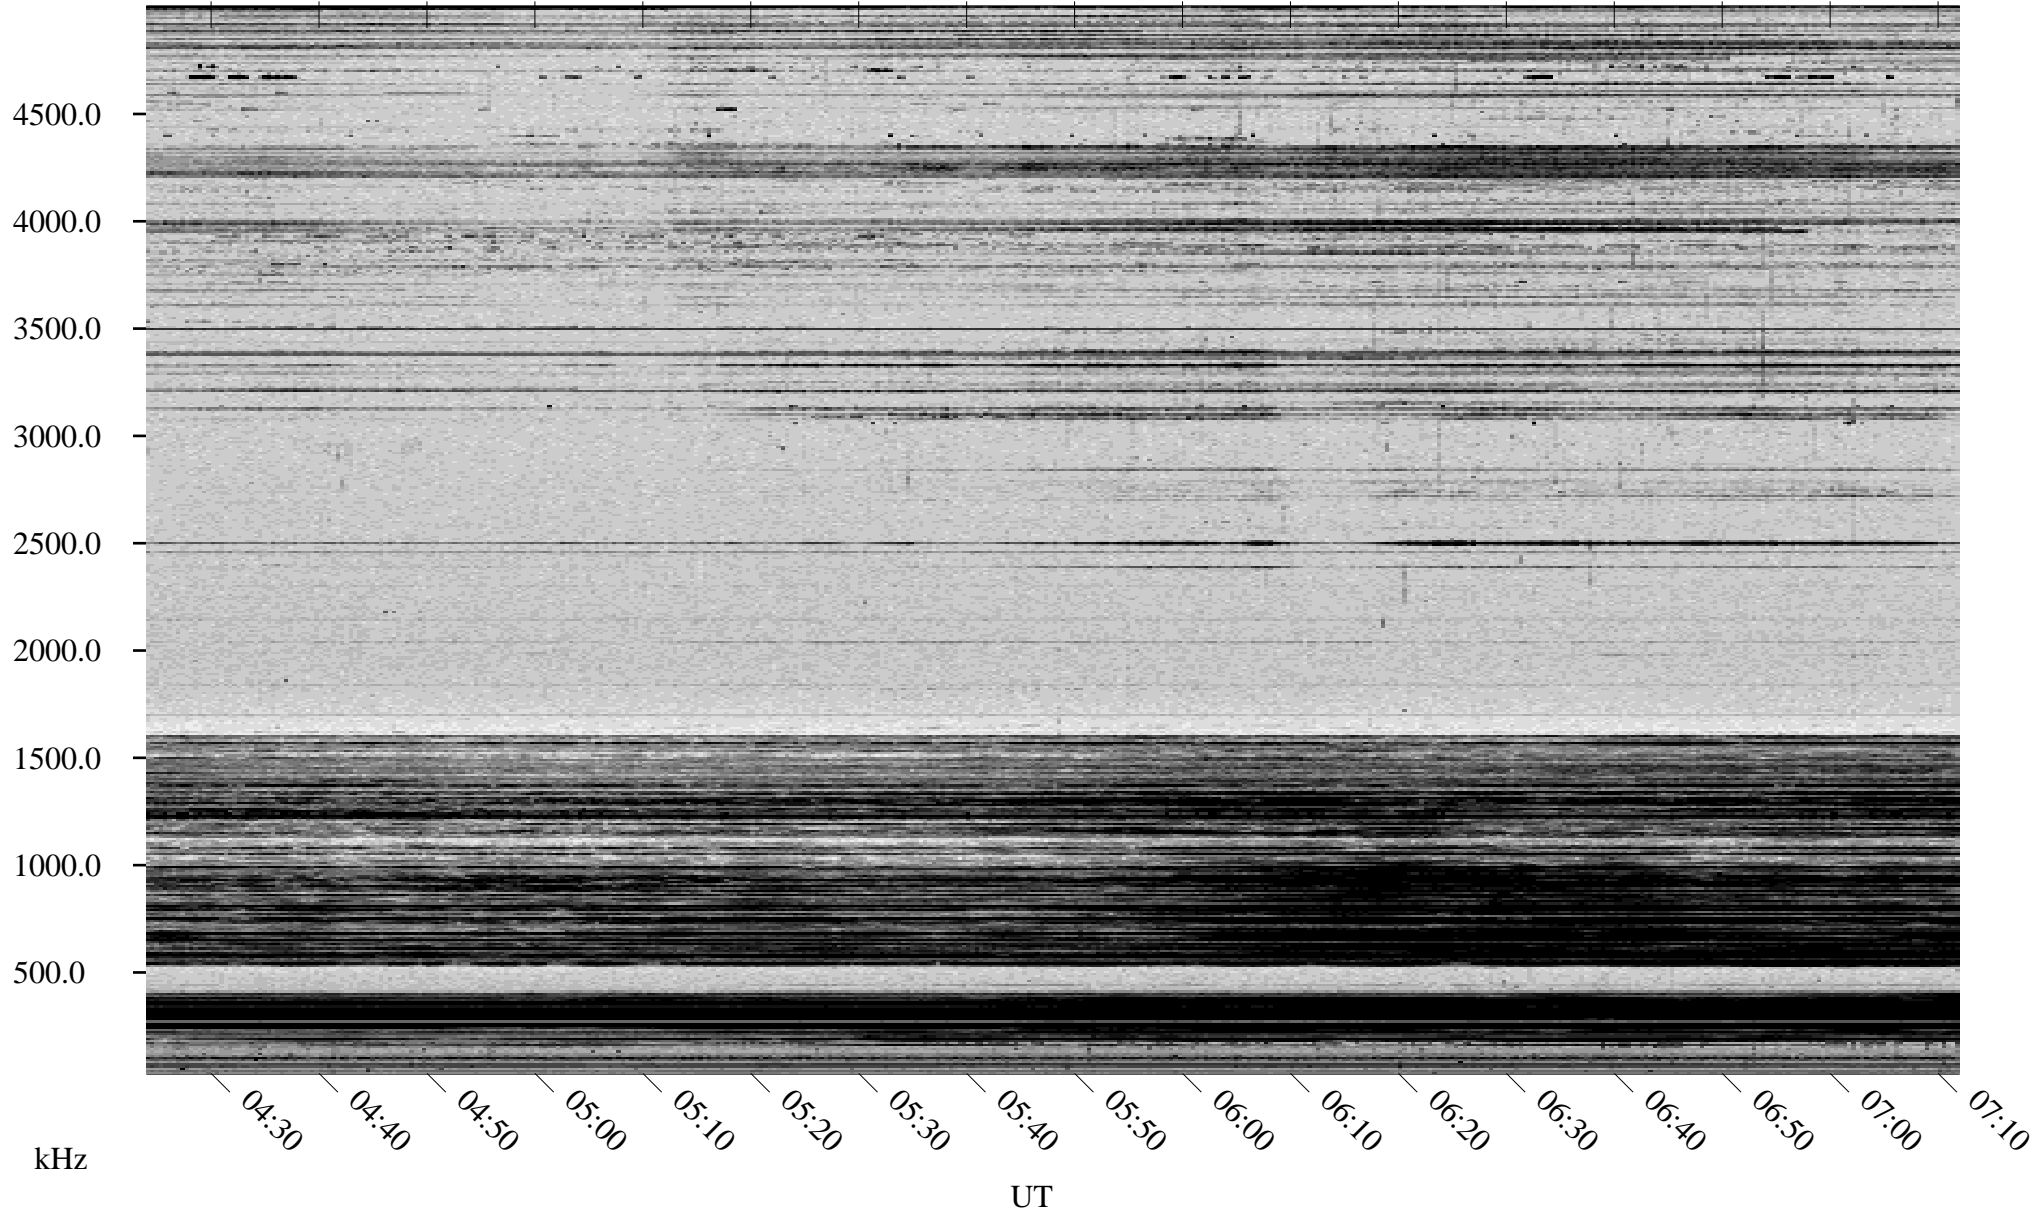

02/23/1998 Churchill, Manitoba

Linear Scale Black = 161 White = 15

ch98054l.r00m max_12

Page 1

02/23/1998 Churchill, Manitoba

Linear Scale Black = 161 White = 15

ch98054l.r00m max_12

Page 2

02/24/1998 Churchill, Manitoba

Linear Scale Black = 161 White = 15

ch98054l.r00m max_12

Page 3

02/24/1998 Churchill, Manitoba

Linear Scale Black = 161 White = 15

ch98054l.r00m max_12

Page 4

02/24/1998 Churchill, Manitoba

Linear Scale Black = 161 White = 15

ch98054l.r00m max_12

Page 5

02/24/1998 Churchill, Manitoba

Linear Scale Black = 161 White = 15

ch98054l.r00m max_12

Page 6

02/24/1998 Churchill, Manitoba

Linear Scale Black = 161 White = 15

ch98054l.r00m max_12

Page 7

02/24/1998 Churchill, Manitoba

Linear Scale Black = 161 White = 15

ch98054l.r00m max_12