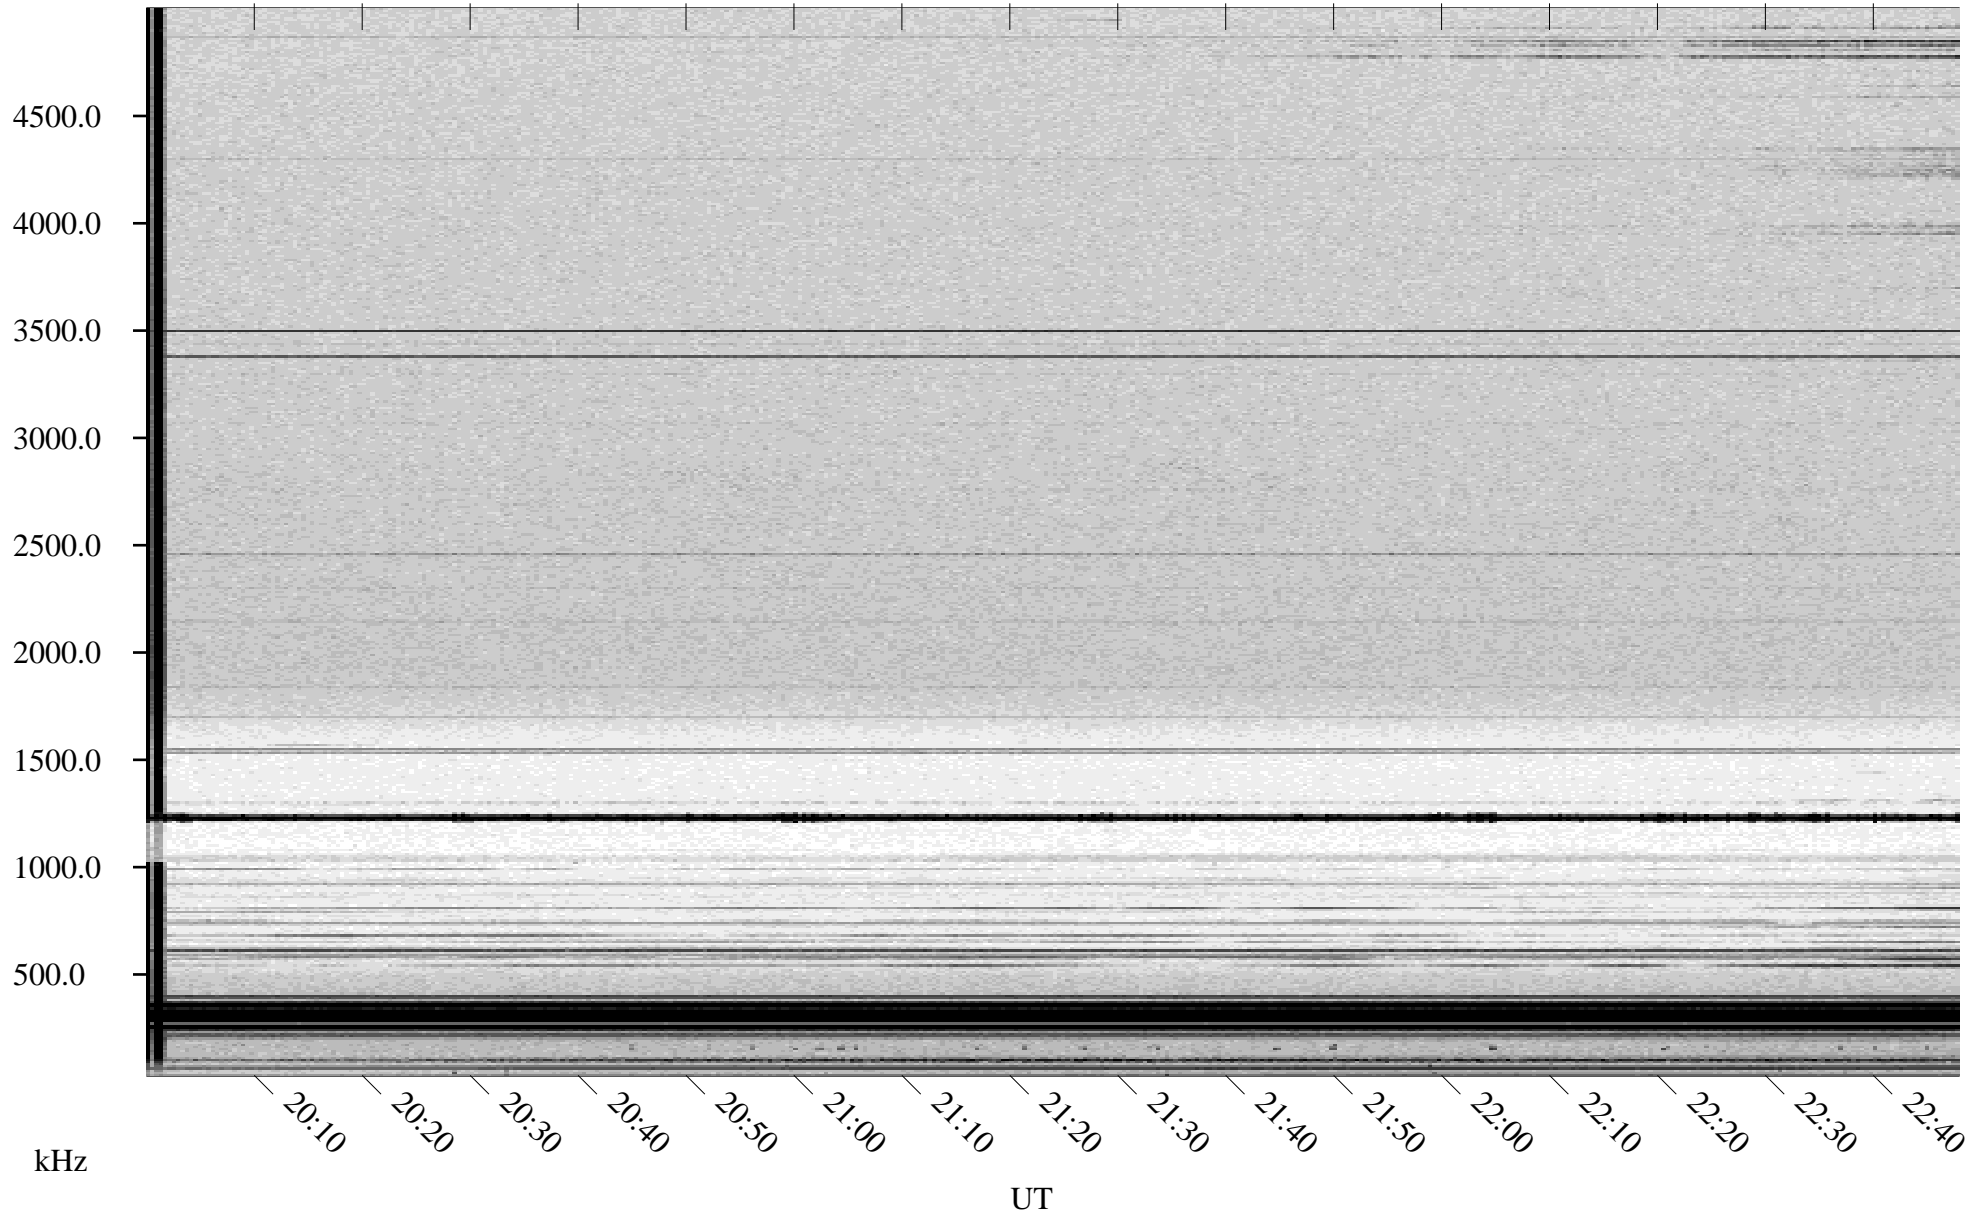

02/23/1998 Churchill, Manitoba

Linear Scale Black = 161 White = 15

ch98054l.r00m max_12

Page 1

02/23/1998 Churchill, Manitoba

Linear Scale Black = 161 White = 15

ch98054l.r00m max_12

Page 2

02/24/1998 Churchill, Manitoba

Linear Scale Black = 161 White = 15

ch98054l.r00m max_12

Page 3

02/24/1998 Churchill, Manitoba

Linear Scale Black = 161 White = 15

ch98054l.r00m max_12

Page 4

02/24/1998 Churchill, Manitoba

Linear Scale Black = 161 White = 15

ch98054l.r00m max_12

Page 5

02/24/1998 Churchill, Manitoba

Linear Scale Black = 161 White = 15

ch98054l.r00m max_12

Page 6

02/24/1998 Churchill, Manitoba

Linear Scale Black = 161 White = 15

ch98054l.r00m max_12

Page 7

02/24/1998 Churchill, Manitoba

Linear Scale Black = 161 White = 15

ch98054l.r00m max_12