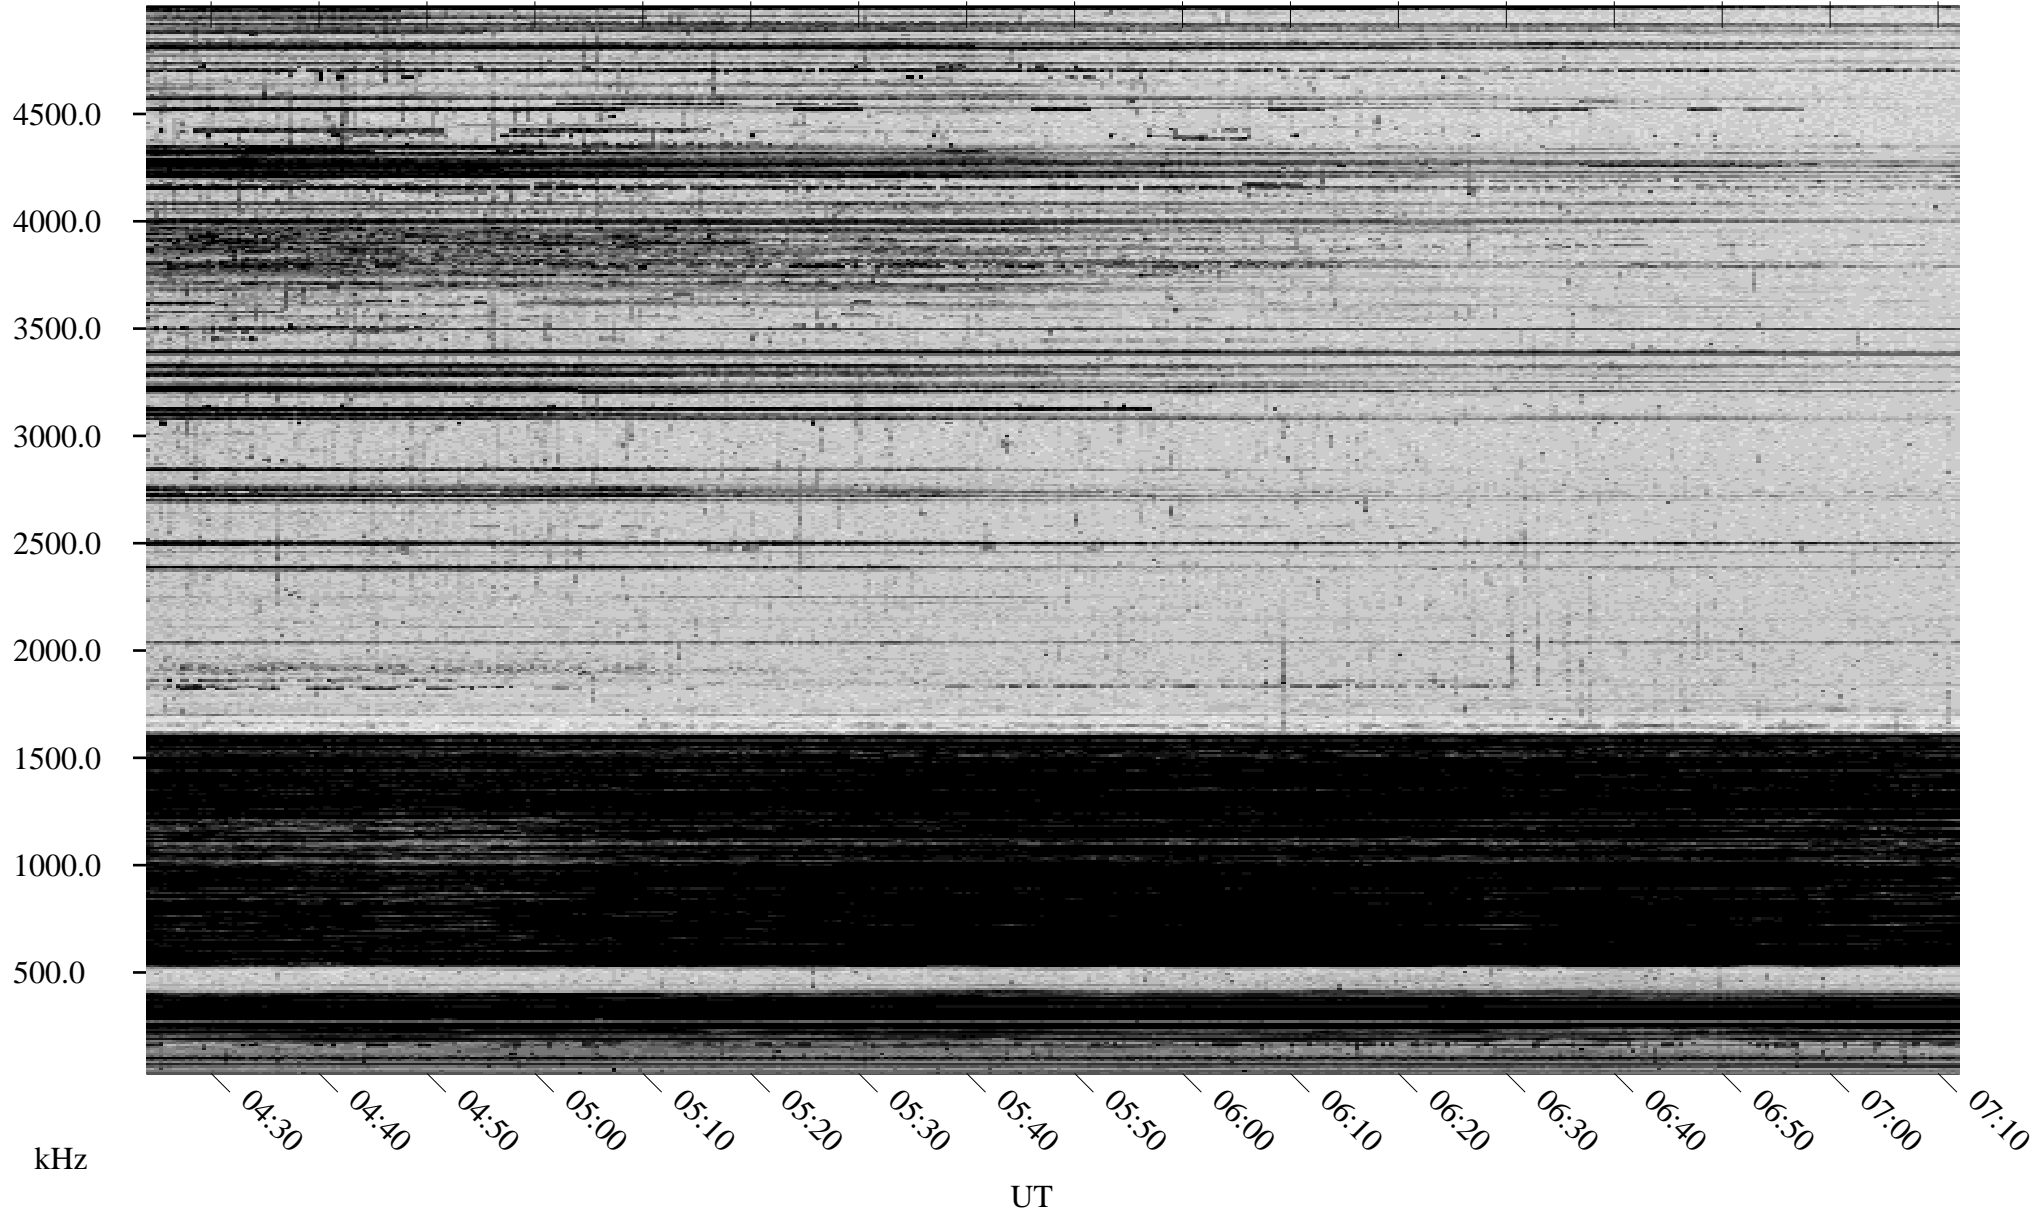

# 02/24/1998 Churchill, Manitoba

Linear Scale    Black = 161    White = 15

ch980551.r00m max\_12

Page 1

# 02/24/1998 Churchill, Manitoba

Linear Scale    Black = 161    White = 15

ch980551.r00m max\_12

Page 2

# 02/25/1998 Churchill, Manitoba

Linear Scale    Black = 161    White = 15

ch980551.r00m max\_12

Page 3

# 02/25/1998 Churchill, Manitoba

Linear Scale    Black = 161    White = 15

ch980551l.r00m max\_12

Page 4