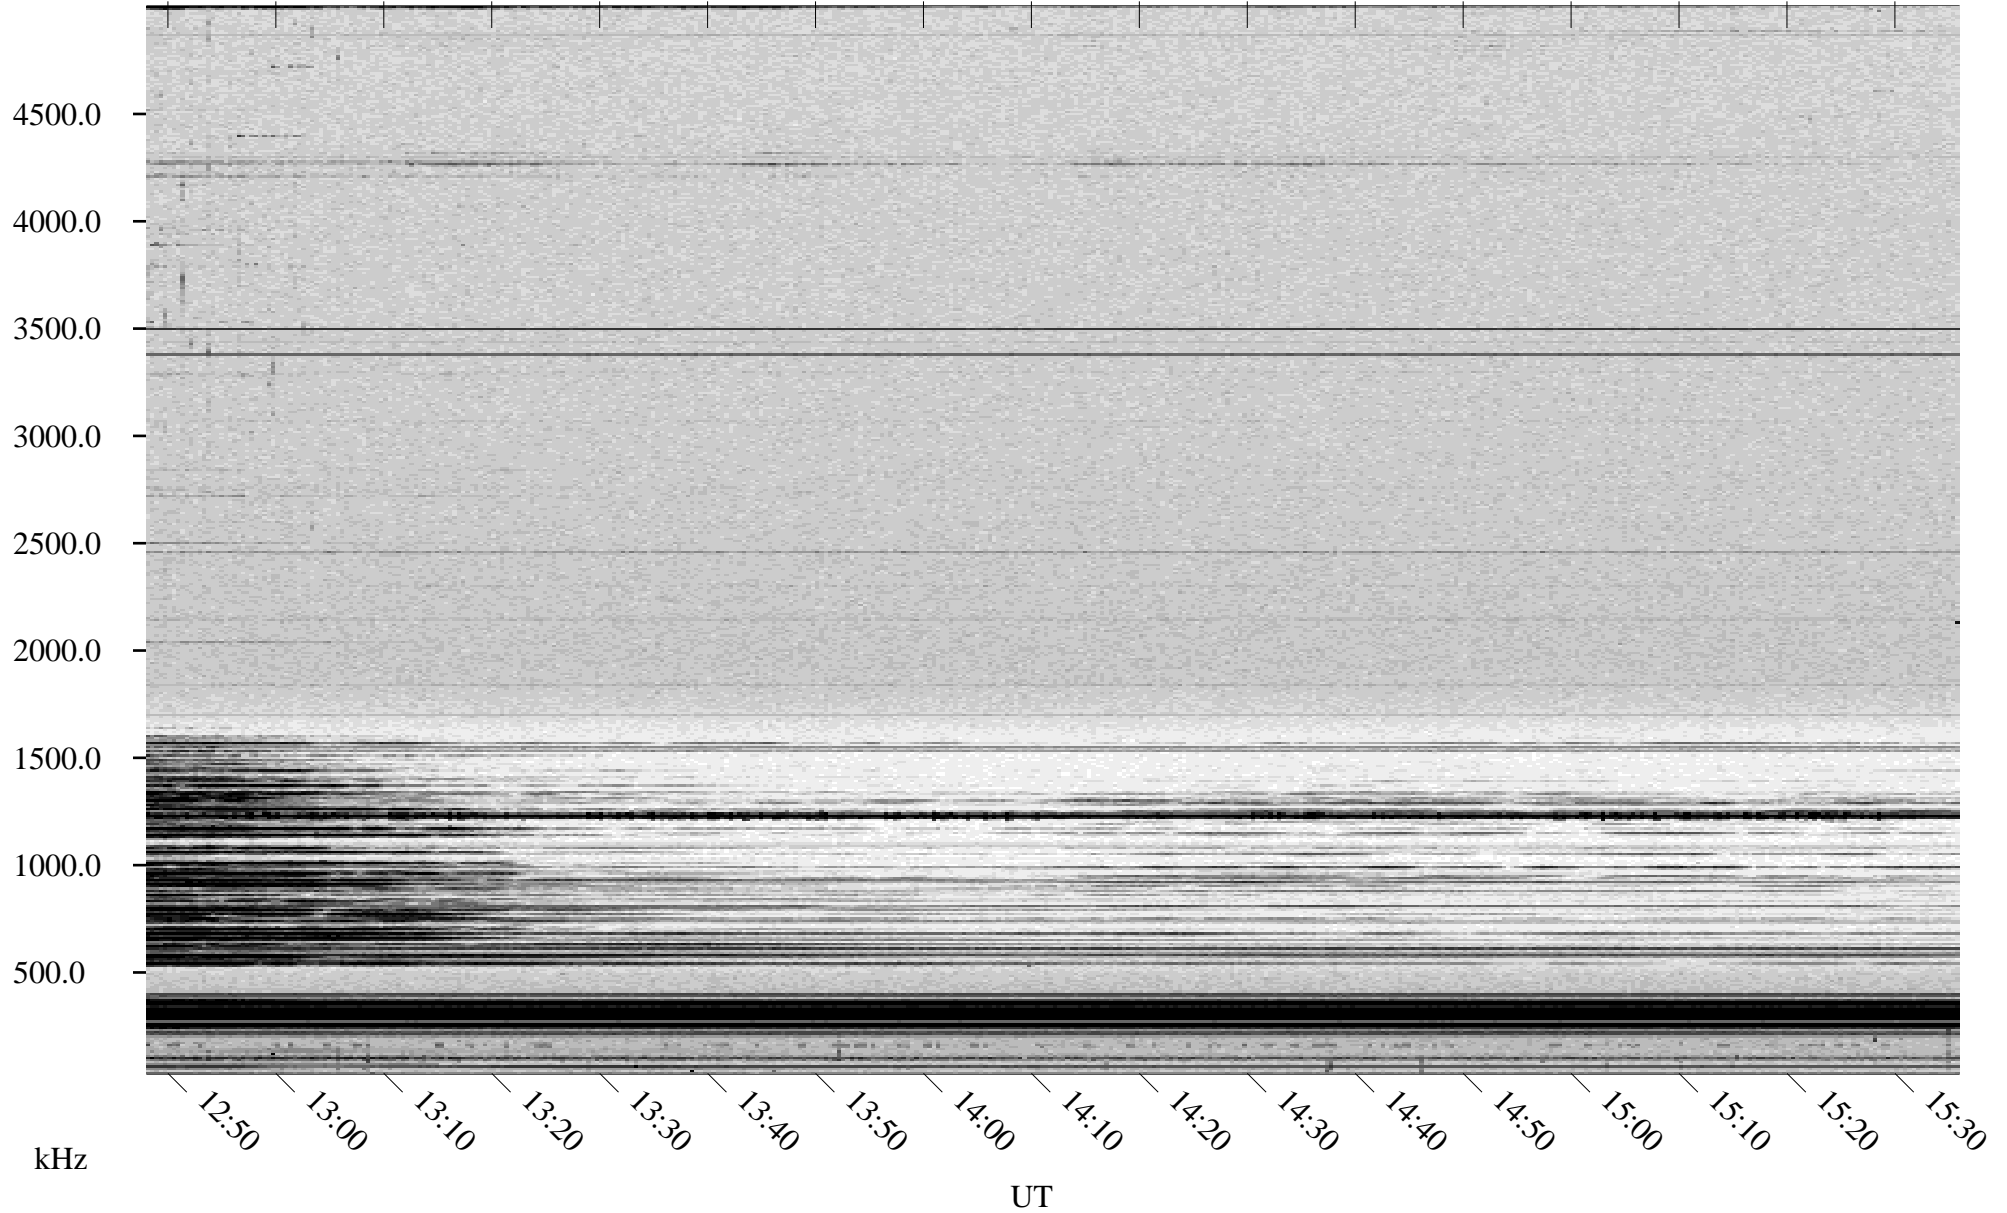

# 02/25/1998 Churchill, Manitoba

Linear Scale    Black = 161    White = 15

ch980551.r00m max\_12

Page 6

# 02/25/1998 Churchill, Manitoba

Linear Scale    Black = 161    White = 15

ch980551.r00m max\_12

Page 7

# 02/25/1998 Churchill, Manitoba

Linear Scale    Black = 161    White = 15

ch980551.r00m max\_12

Page 8