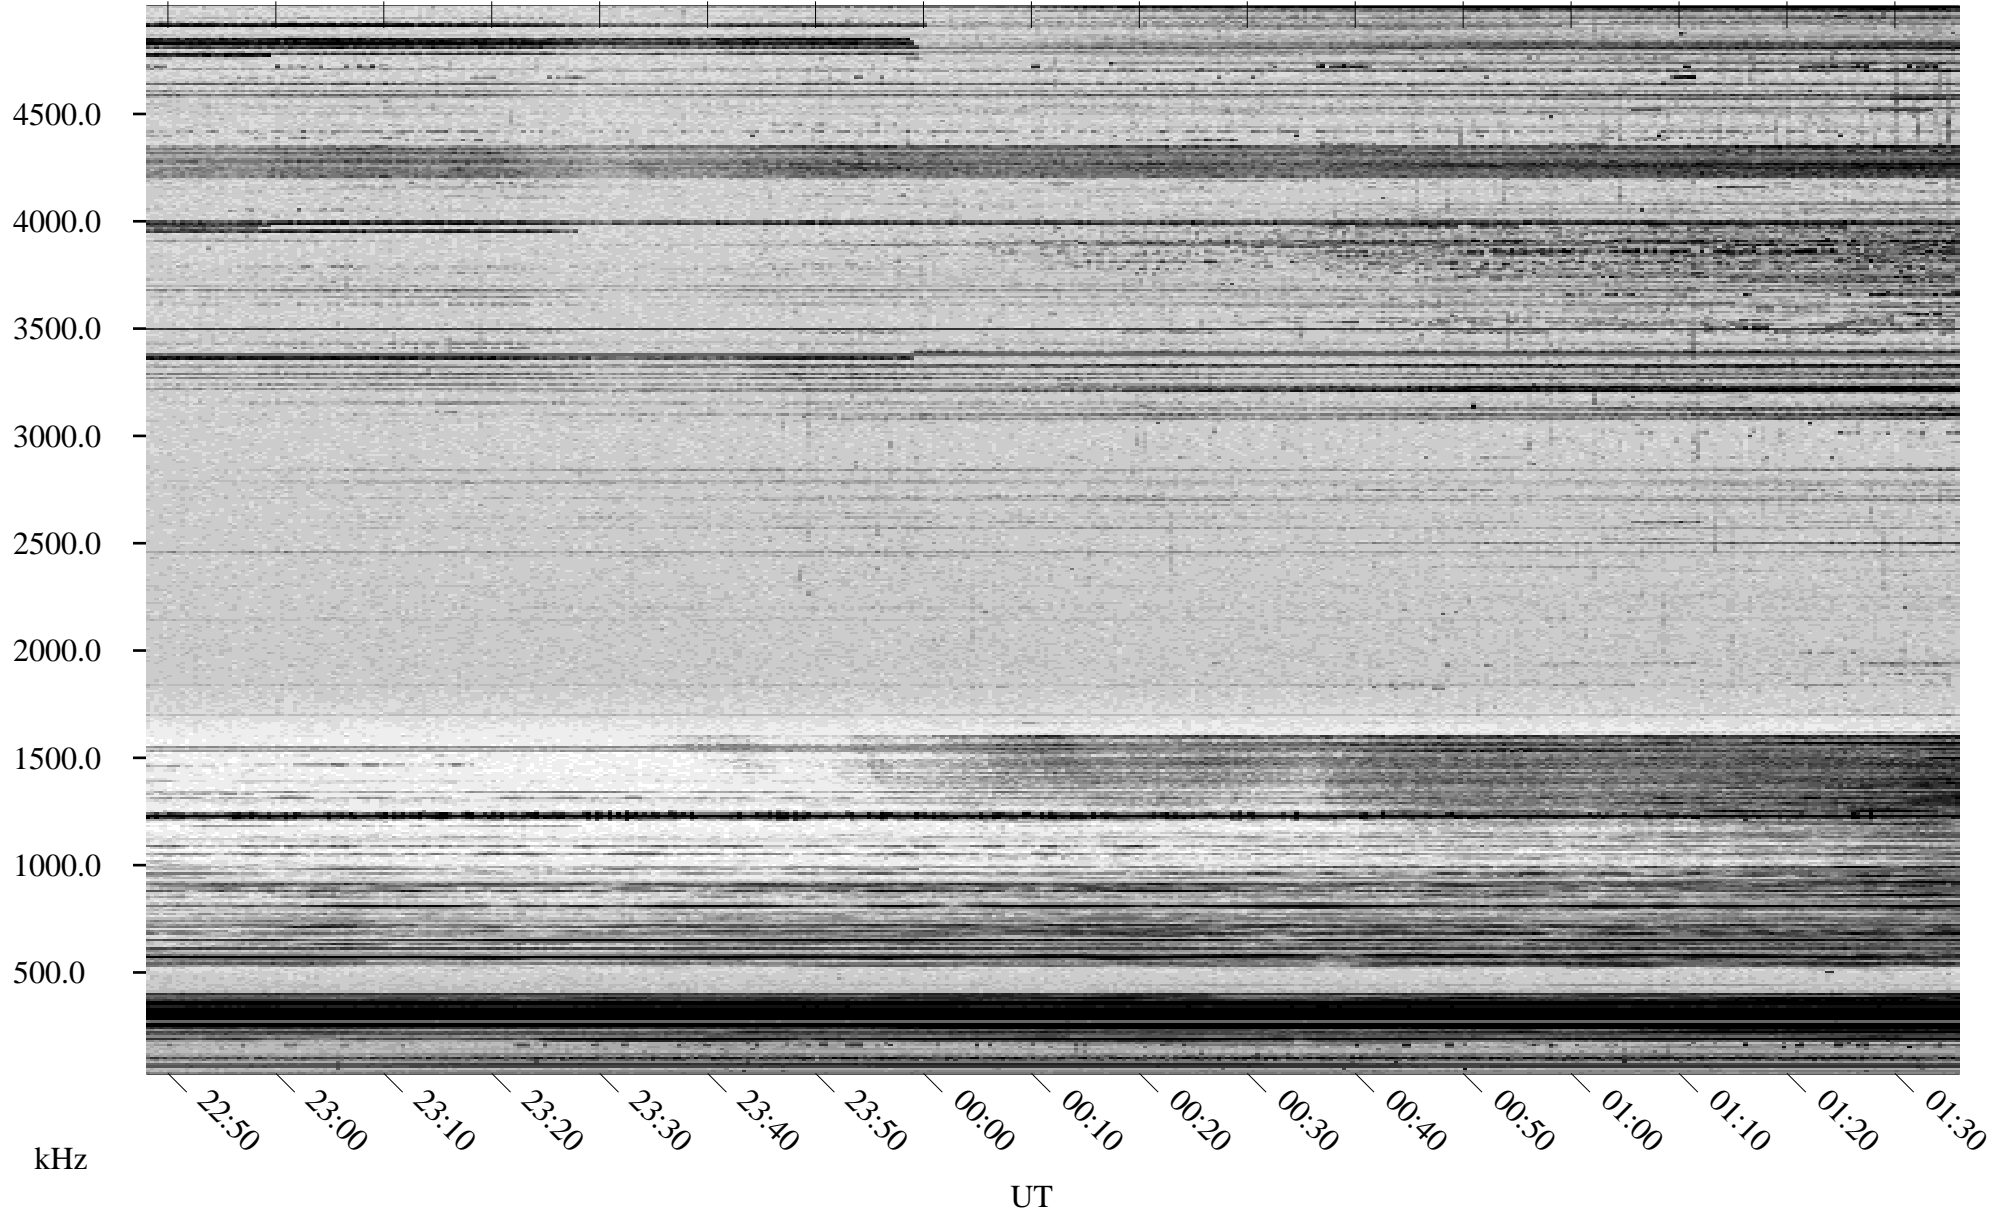

# 02/24/1998 Churchill, Manitoba

Linear Scale    Black = 161    White = 15

ch980551.r00m max\_12

Page 1

# 02/24/1998 Churchill, Manitoba

Linear Scale    Black = 161    White = 15

ch980551.r00m max\_12

Page 2

# 02/25/1998 Churchill, Manitoba

Linear Scale    Black = 161    White = 15

ch980551.r00m max\_12

Page 3

# 02/25/1998 Churchill, Manitoba

Linear Scale    Black = 161    White = 15

ch980551l.r00m max\_12

Page 4