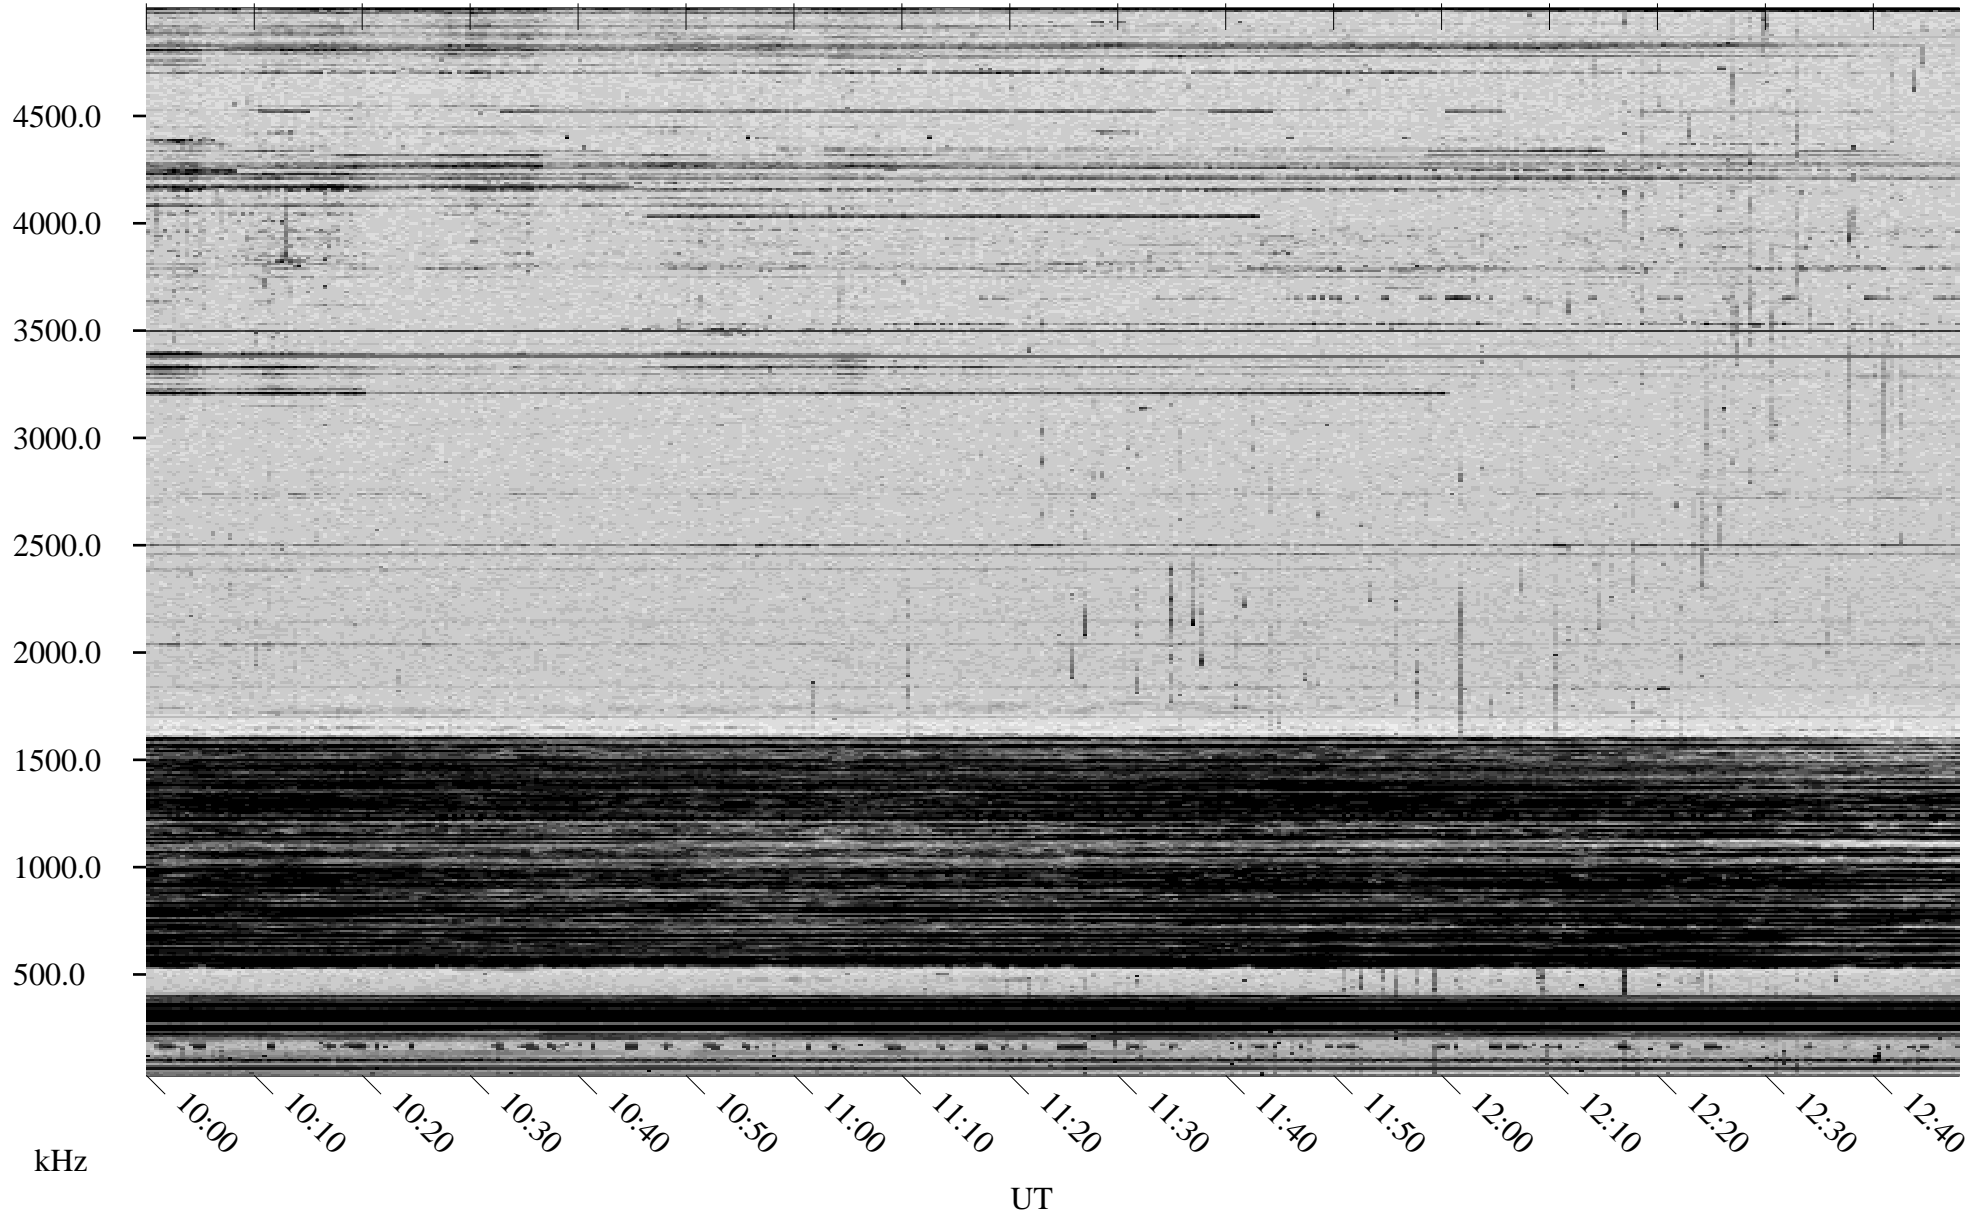

# 02/25/1998 Churchill, Manitoba

Linear Scale    Black = 161    White = 15

ch980551l.r00m max\_12

Page 4

# 02/25/1998 Churchill, Manitoba

Linear Scale    Black = 161    White = 15

ch980551l.r00m max\_12

Page 5

# 02/25/1998 Churchill, Manitoba

Linear Scale    Black = 161    White = 15

ch980551.r00m max\_12

Page 6

# 02/25/1998 Churchill, Manitoba

Linear Scale    Black = 161    White = 15

ch980551.r00m max\_12

Page 7