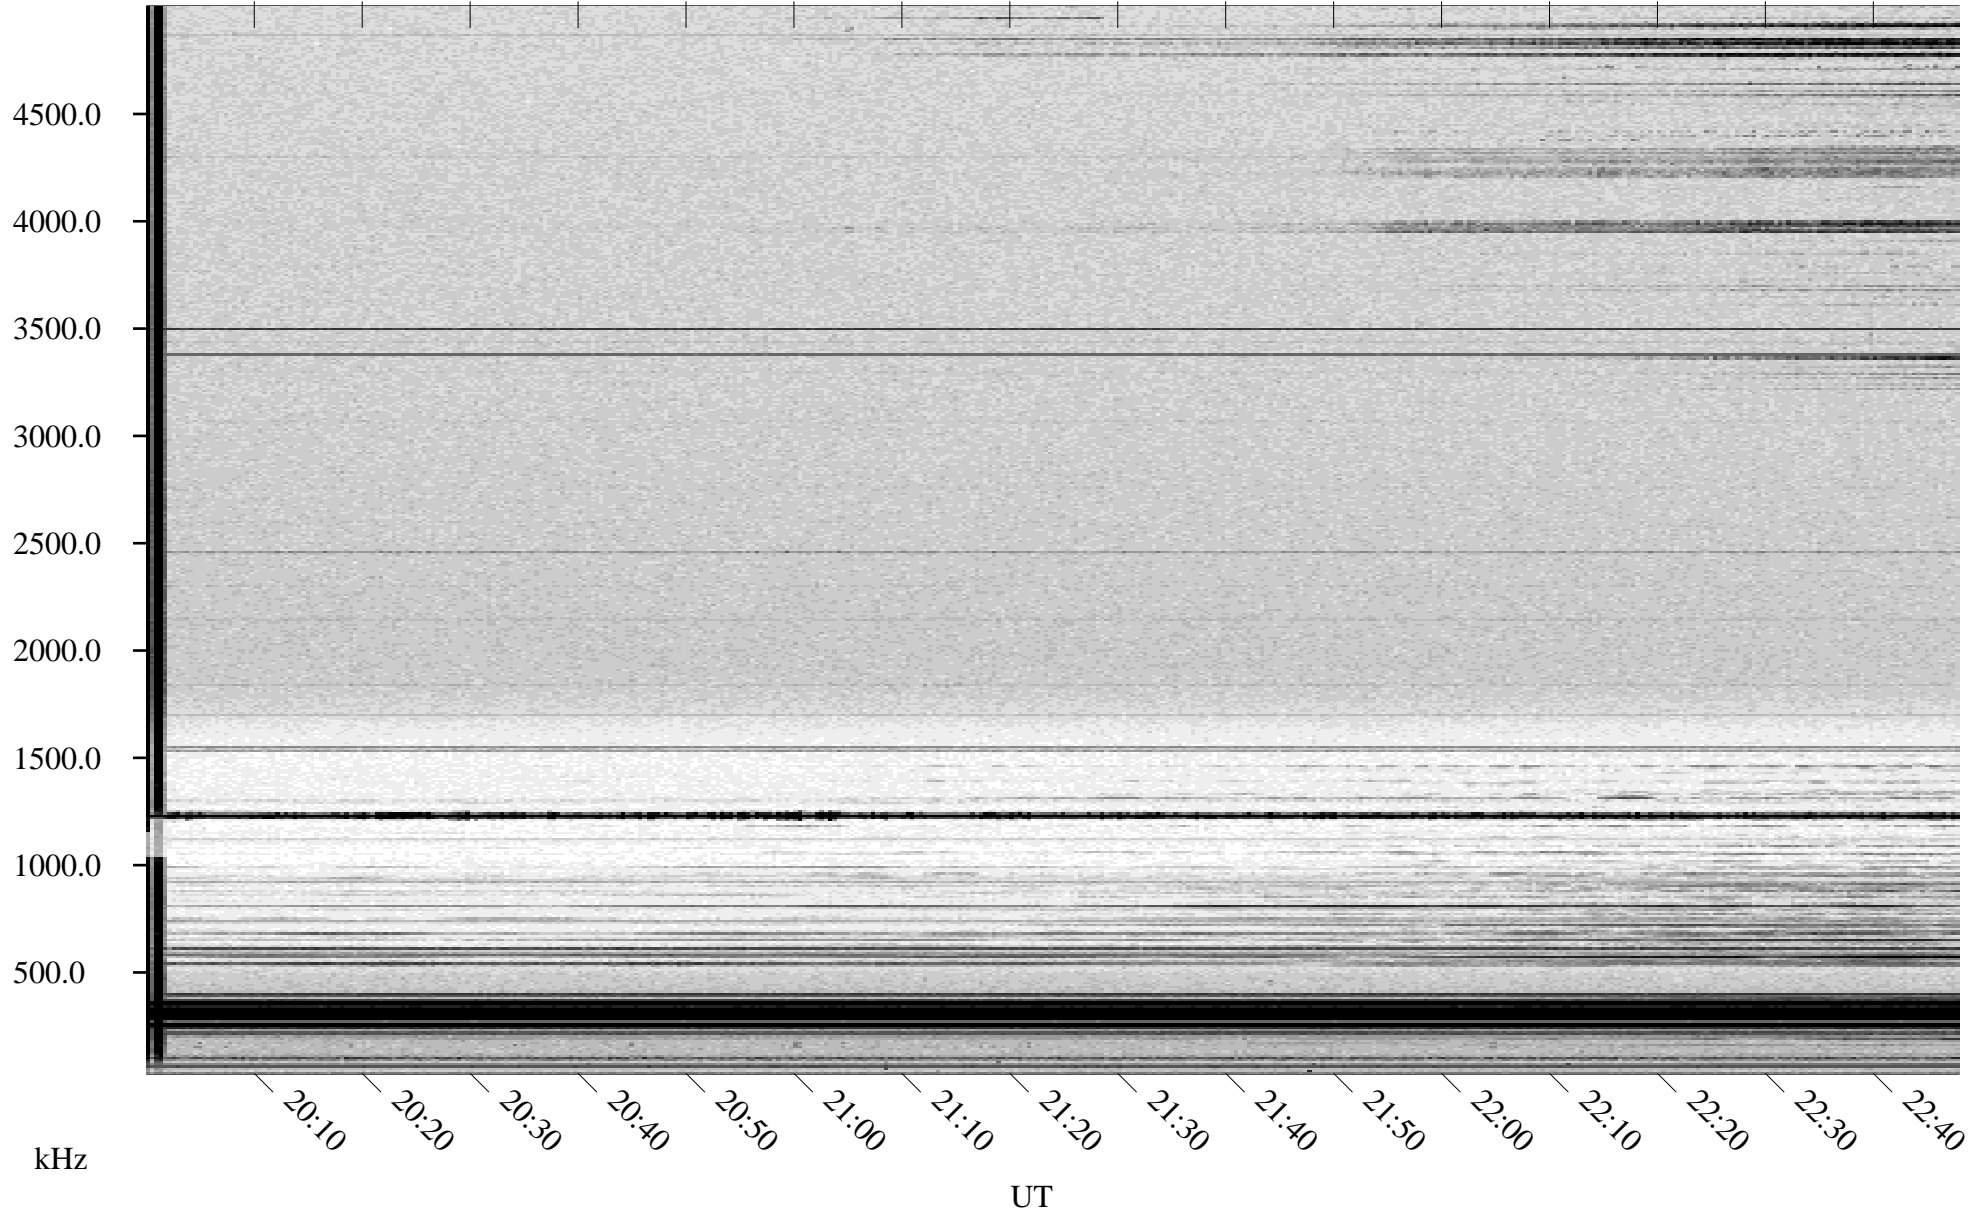

# 02/24/1998 Churchill, Manitoba

Linear Scale    Black = 161    White = 15

ch980551.r00m max\_12

Page 1

# 02/24/1998 Churchill, Manitoba

Linear Scale    Black = 161    White = 15

ch980551.r00m max\_12

Page 2

# 02/25/1998 Churchill, Manitoba

Linear Scale    Black = 161    White = 15

ch980551.r00m max\_12

Page 3

# 02/25/1998 Churchill, Manitoba

Linear Scale    Black = 161    White = 15

ch980551l.r00m max\_12

Page 4