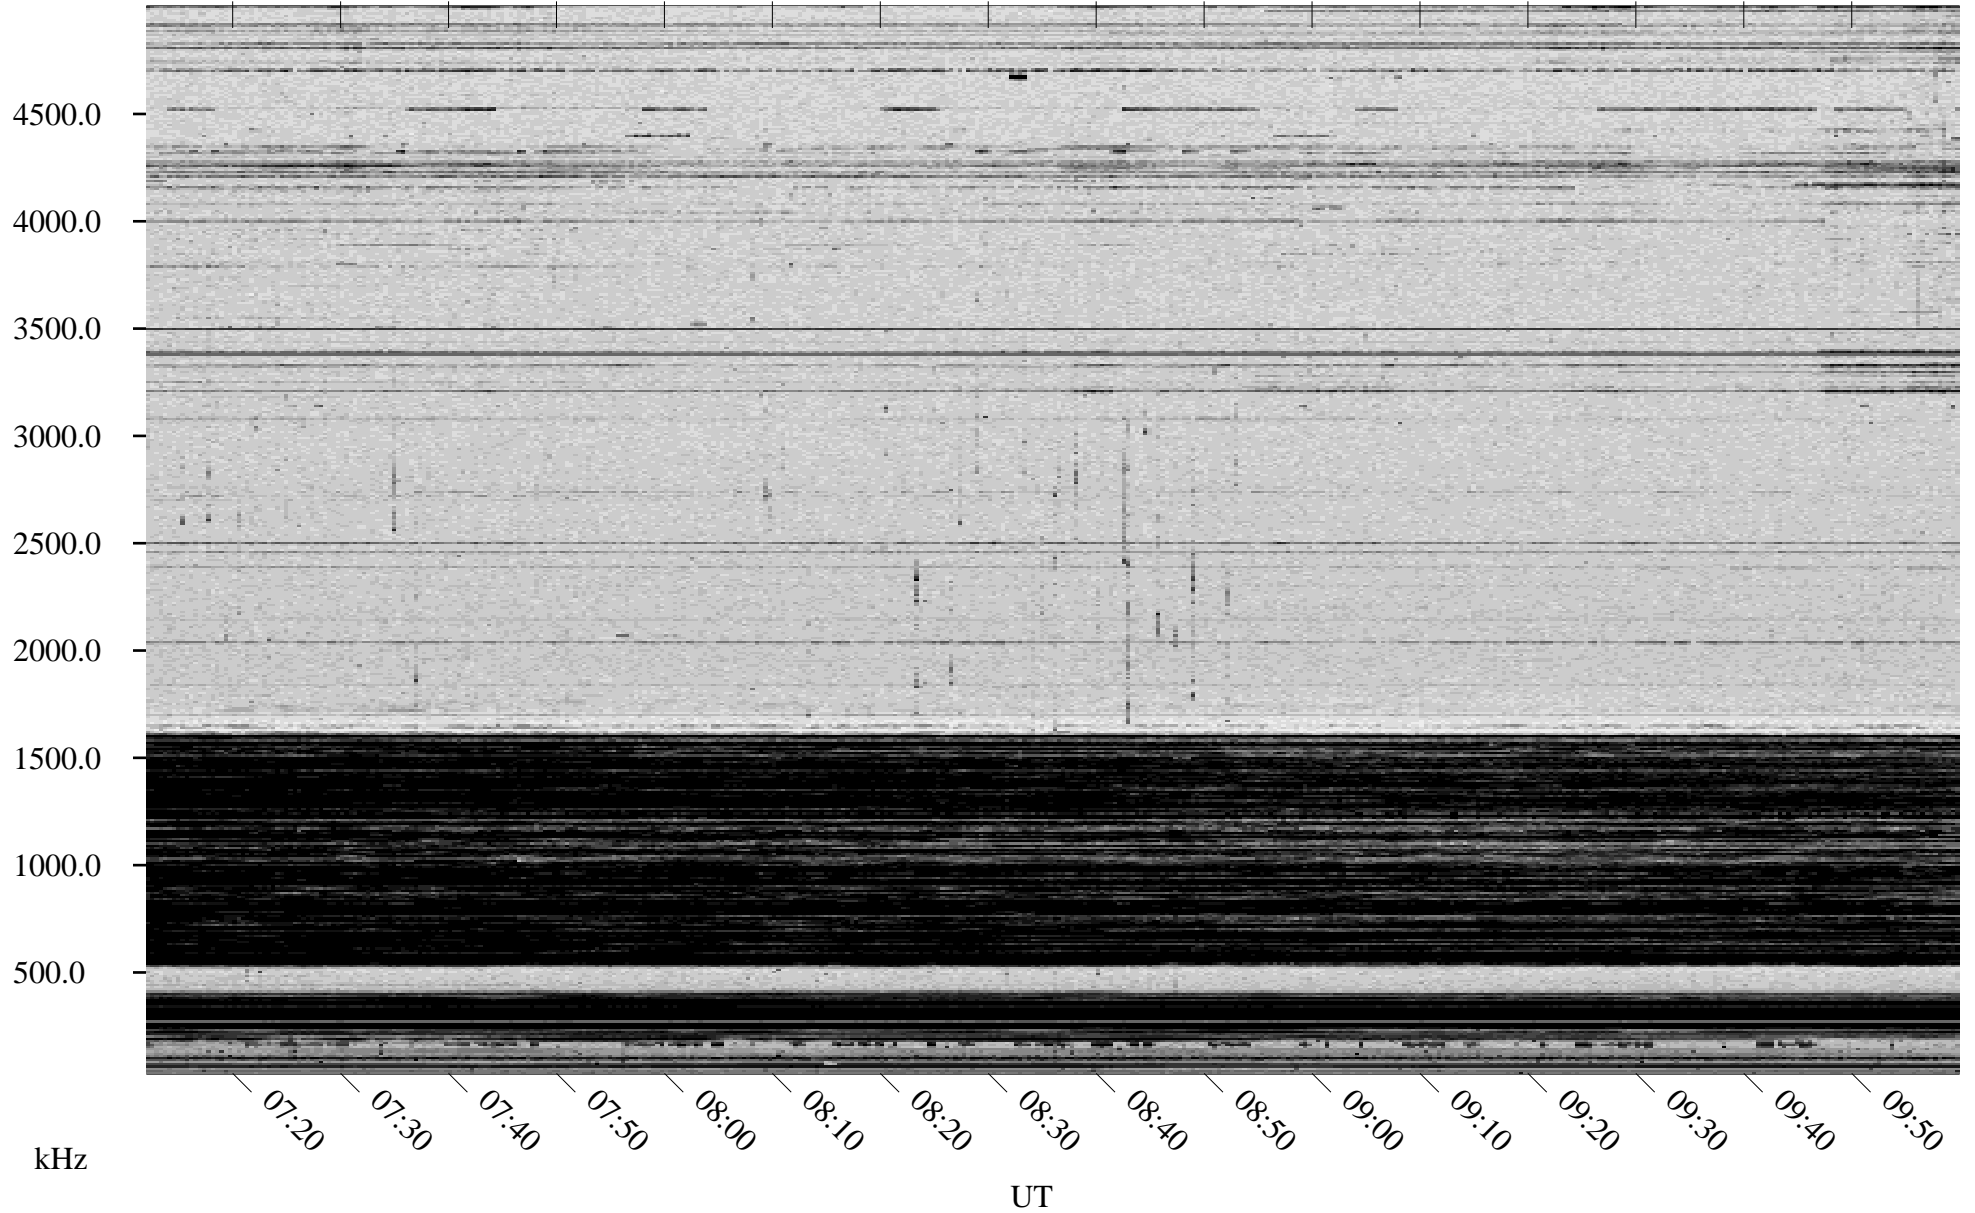

# 02/25/1998 Churchill, Manitoba

Linear Scale    Black = 161    White = 15

ch980551.r00m max\_12

Page 3

# 02/25/1998 Churchill, Manitoba

Linear Scale    Black = 161    White = 15

ch980551l.r00m max\_12

Page 4

# 02/25/1998 Churchill, Manitoba

Linear Scale    Black = 161    White = 15

ch980551l.r00m max\_12

Page 5

# 02/25/1998 Churchill, Manitoba

Linear Scale    Black = 161    White = 15

ch980551.r00m max\_12

Page 6