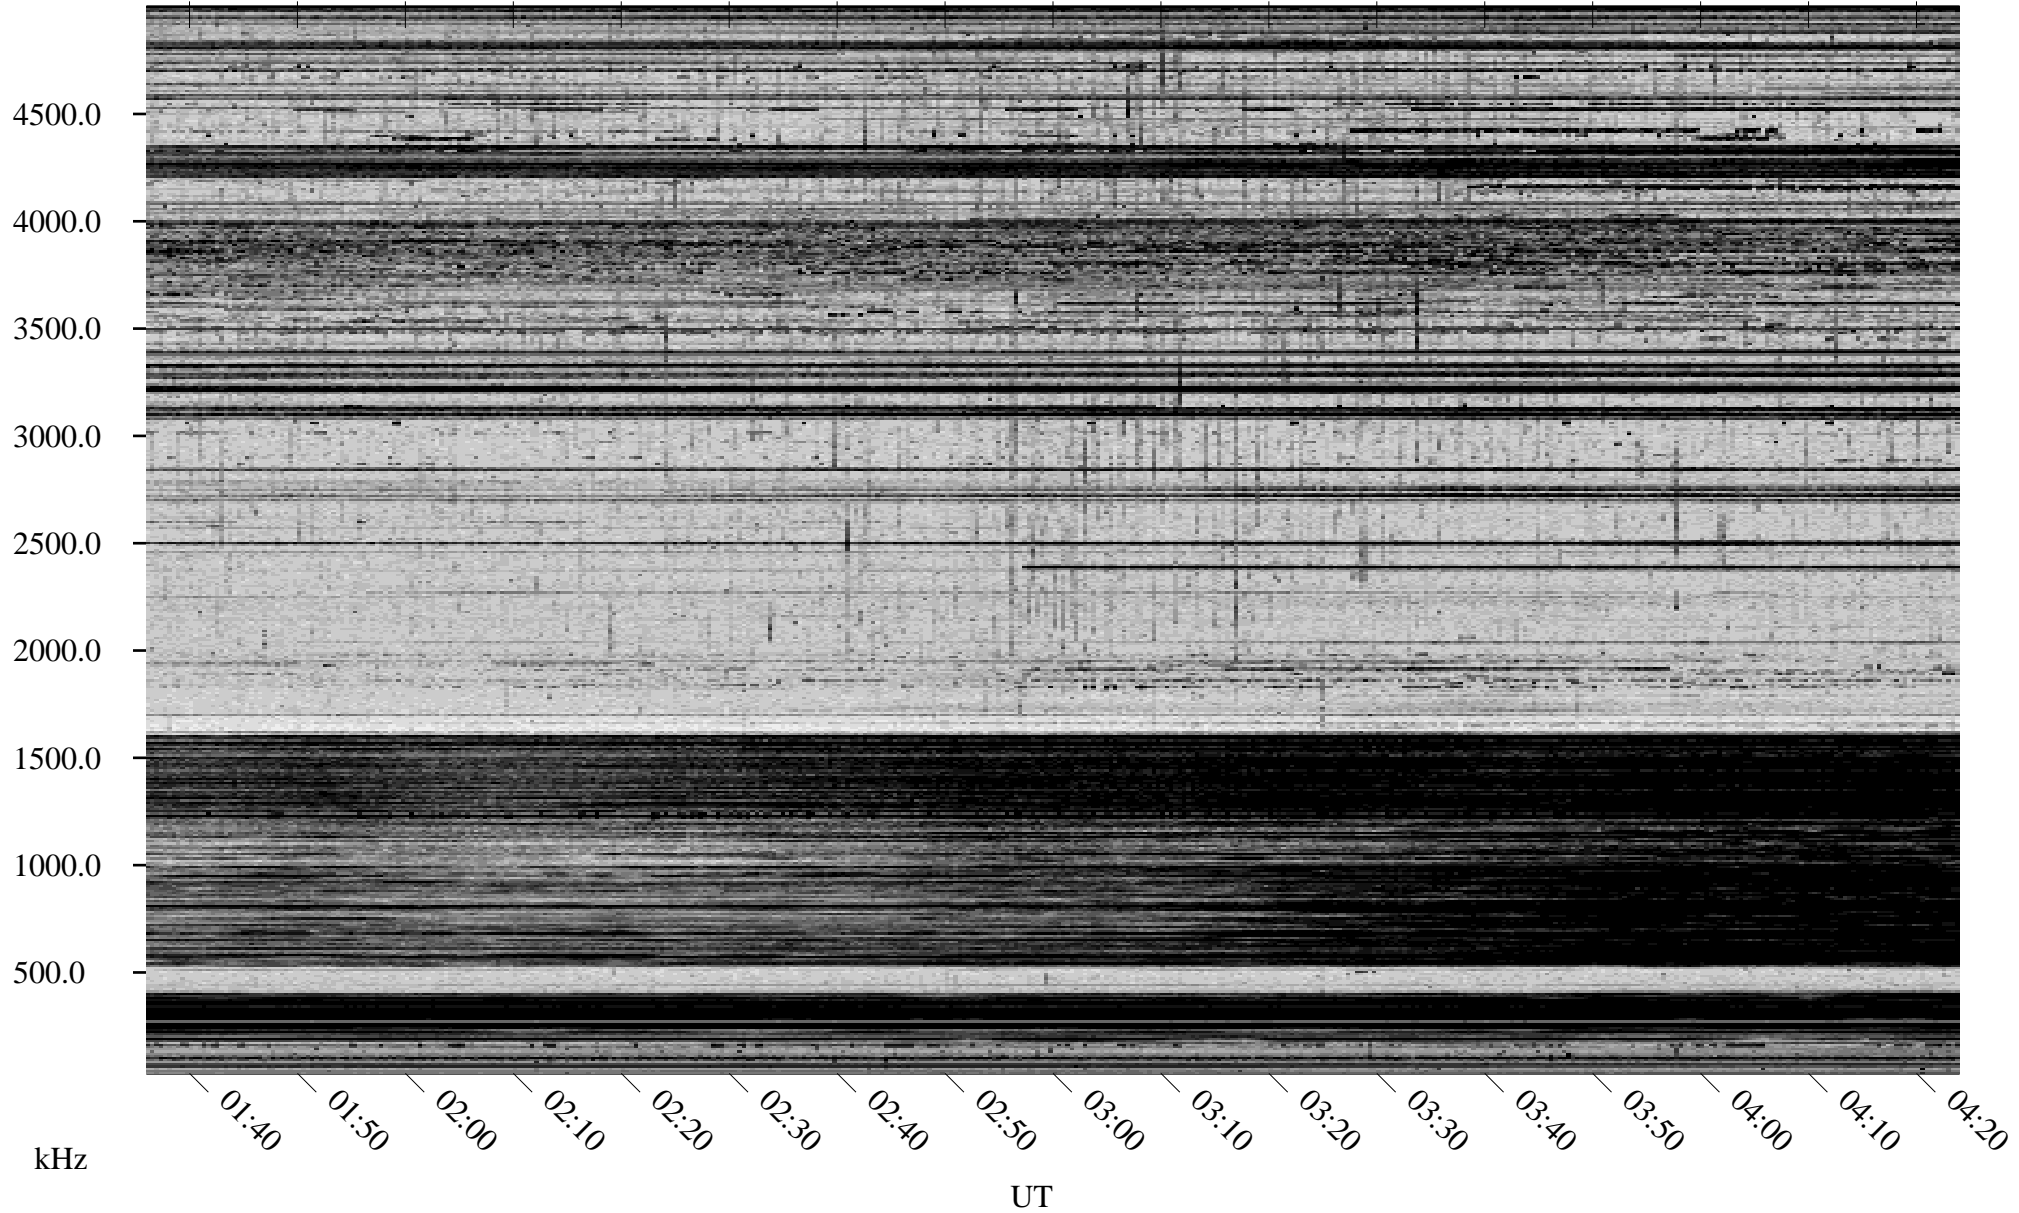

# 02/24/1998 Churchill, Manitoba

Linear Scale    Black = 161    White = 15

ch980551.r00m max\_12

Page 1

# 02/24/1998 Churchill, Manitoba

Linear Scale    Black = 161    White = 15

ch980551.r00m max\_12

Page 2

# 02/25/1998 Churchill, Manitoba

Linear Scale    Black = 161    White = 15

ch980551.r00m max\_12

Page 3

# 02/25/1998 Churchill, Manitoba

Linear Scale    Black = 161    White = 15

ch980551l.r00m max\_12

Page 4