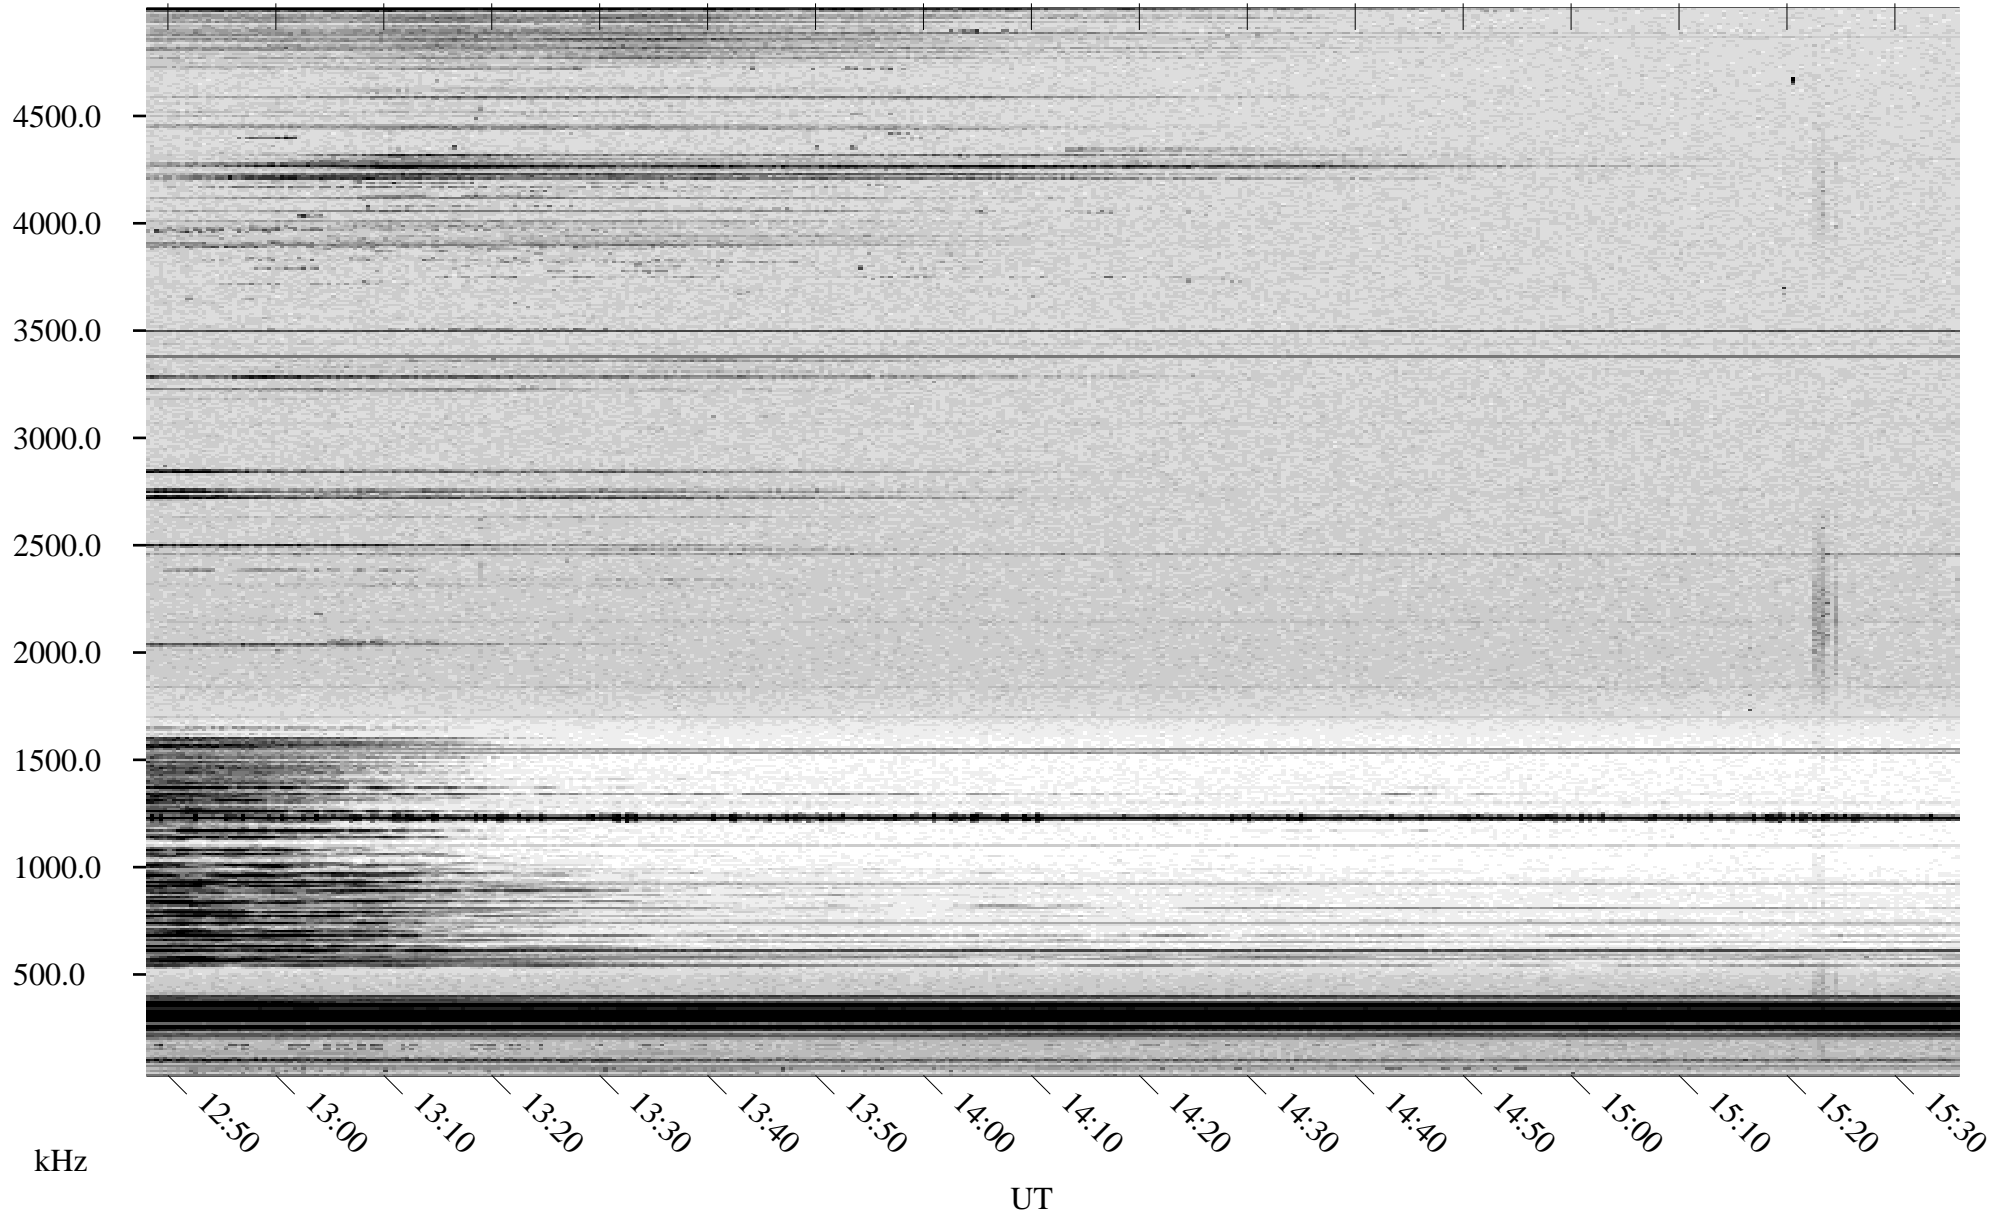

02/25/1998 Churchill, Manitoba

Linear Scale Black = 161 White = 15

ch98056l.r00m max_12

Page 1

02/25/1998 Churchill, Manitoba

Linear Scale Black = 161 White = 15

ch98056l.r00m max_12

Page 2

02/26/1998 Churchill, Manitoba

Linear Scale Black = 161 White = 15

ch98056l.r00m max_12

Page 3

02/26/1998 Churchill, Manitoba

Linear Scale Black = 161 White = 15

ch98056l.r00m max_12

Page 4

02/26/1998 Churchill, Manitoba

Linear Scale Black = 161 White = 15

ch98056l.r00m max_12

Page 5

02/26/1998 Churchill, Manitoba

Linear Scale Black = 161 White = 15

ch98056l.r00m max_12

Page 6

02/26/1998 Churchill, Manitoba

Linear Scale Black = 161 White = 15

ch98056l.r00m max_12

Page 7

02/26/1998 Churchill, Manitoba

Linear Scale Black = 161 White = 15

ch98056l.r00m max_12

Page 8