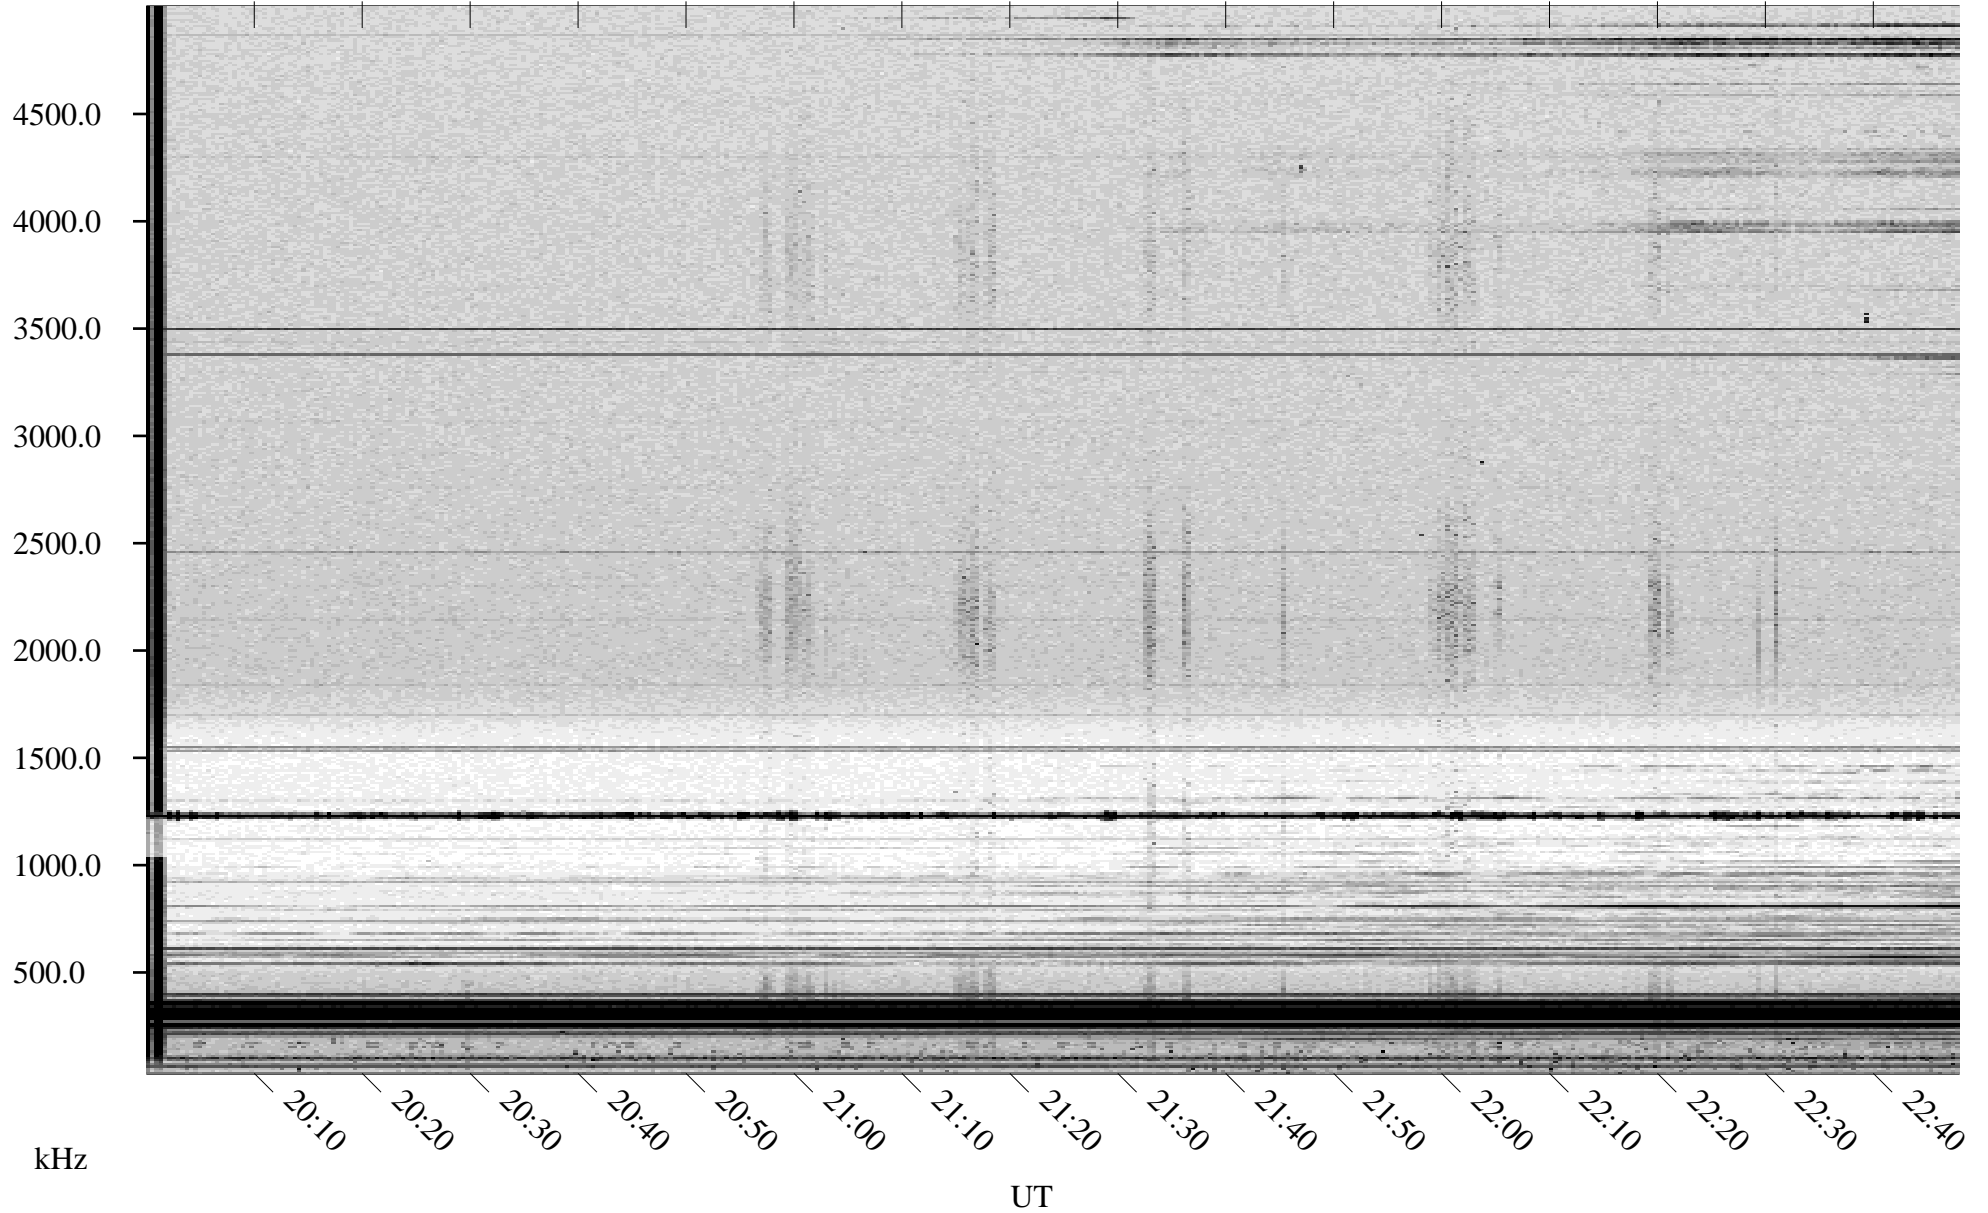

02/25/1998 Churchill, Manitoba

Linear Scale Black = 161 White = 15

ch98056l.r00m max_12

Page 1

02/25/1998 Churchill, Manitoba

Linear Scale Black = 161 White = 15

ch98056l.r00m max_12

Page 2

02/26/1998 Churchill, Manitoba

Linear Scale Black = 161 White = 15

ch98056l.r00m max_12

Page 3

02/26/1998 Churchill, Manitoba

Linear Scale Black = 161 White = 15

ch98056l.r00m max_12

Page 4

02/26/1998 Churchill, Manitoba

Linear Scale Black = 161 White = 15

ch98056l.r00m max_12

Page 5

02/26/1998 Churchill, Manitoba

Linear Scale Black = 161 White = 15

ch98056l.r00m max_12

Page 6

02/26/1998 Churchill, Manitoba

Linear Scale Black = 161 White = 15

ch98056l.r00m max_12

Page 7

02/26/1998 Churchill, Manitoba

Linear Scale Black = 161 White = 15

ch98056l.r00m max_12

Page 8