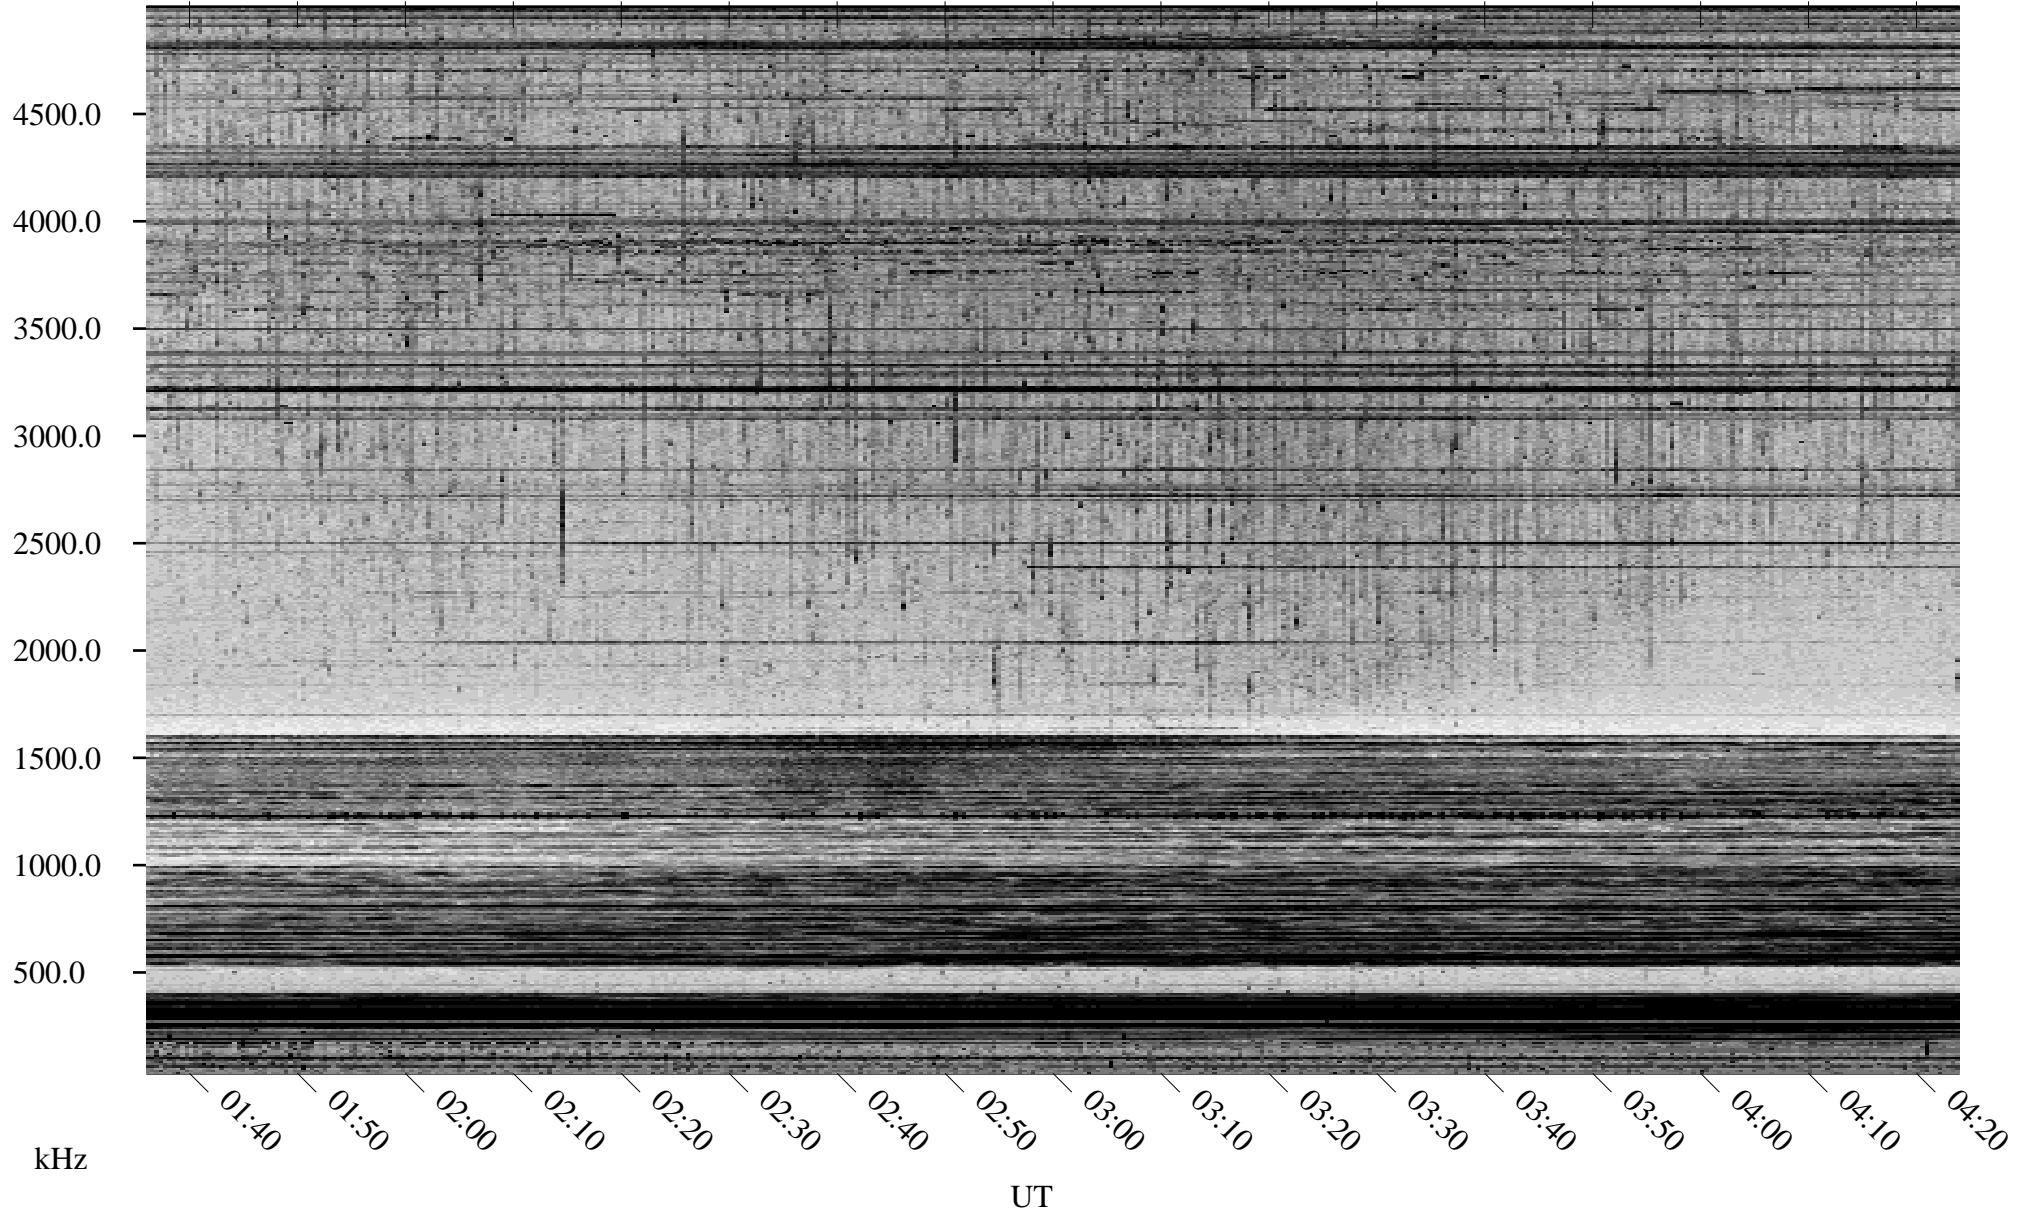

02/25/1998 Churchill, Manitoba

Linear Scale Black = 161 White = 15

ch98056l.r00m max_12

Page 1

02/25/1998 Churchill, Manitoba

Linear Scale Black = 161 White = 15

ch98056l.r00m max_12

Page 2

02/26/1998 Churchill, Manitoba

Linear Scale Black = 161 White = 15

ch98056l.r00m max_12

Page 3

02/26/1998 Churchill, Manitoba

Linear Scale Black = 161 White = 15

ch98056l.r00m max_12

Page 4

02/26/1998 Churchill, Manitoba

Linear Scale Black = 161 White = 15

ch98056l.r00m max_12

Page 5

02/26/1998 Churchill, Manitoba

Linear Scale Black = 161 White = 15

ch98056l.r00m max_12

Page 6

02/26/1998 Churchill, Manitoba

Linear Scale Black = 161 White = 15

ch98056l.r00m max_12

Page 7

02/26/1998 Churchill, Manitoba

Linear Scale Black = 161 White = 15

ch98056l.r00m max_12

Page 8