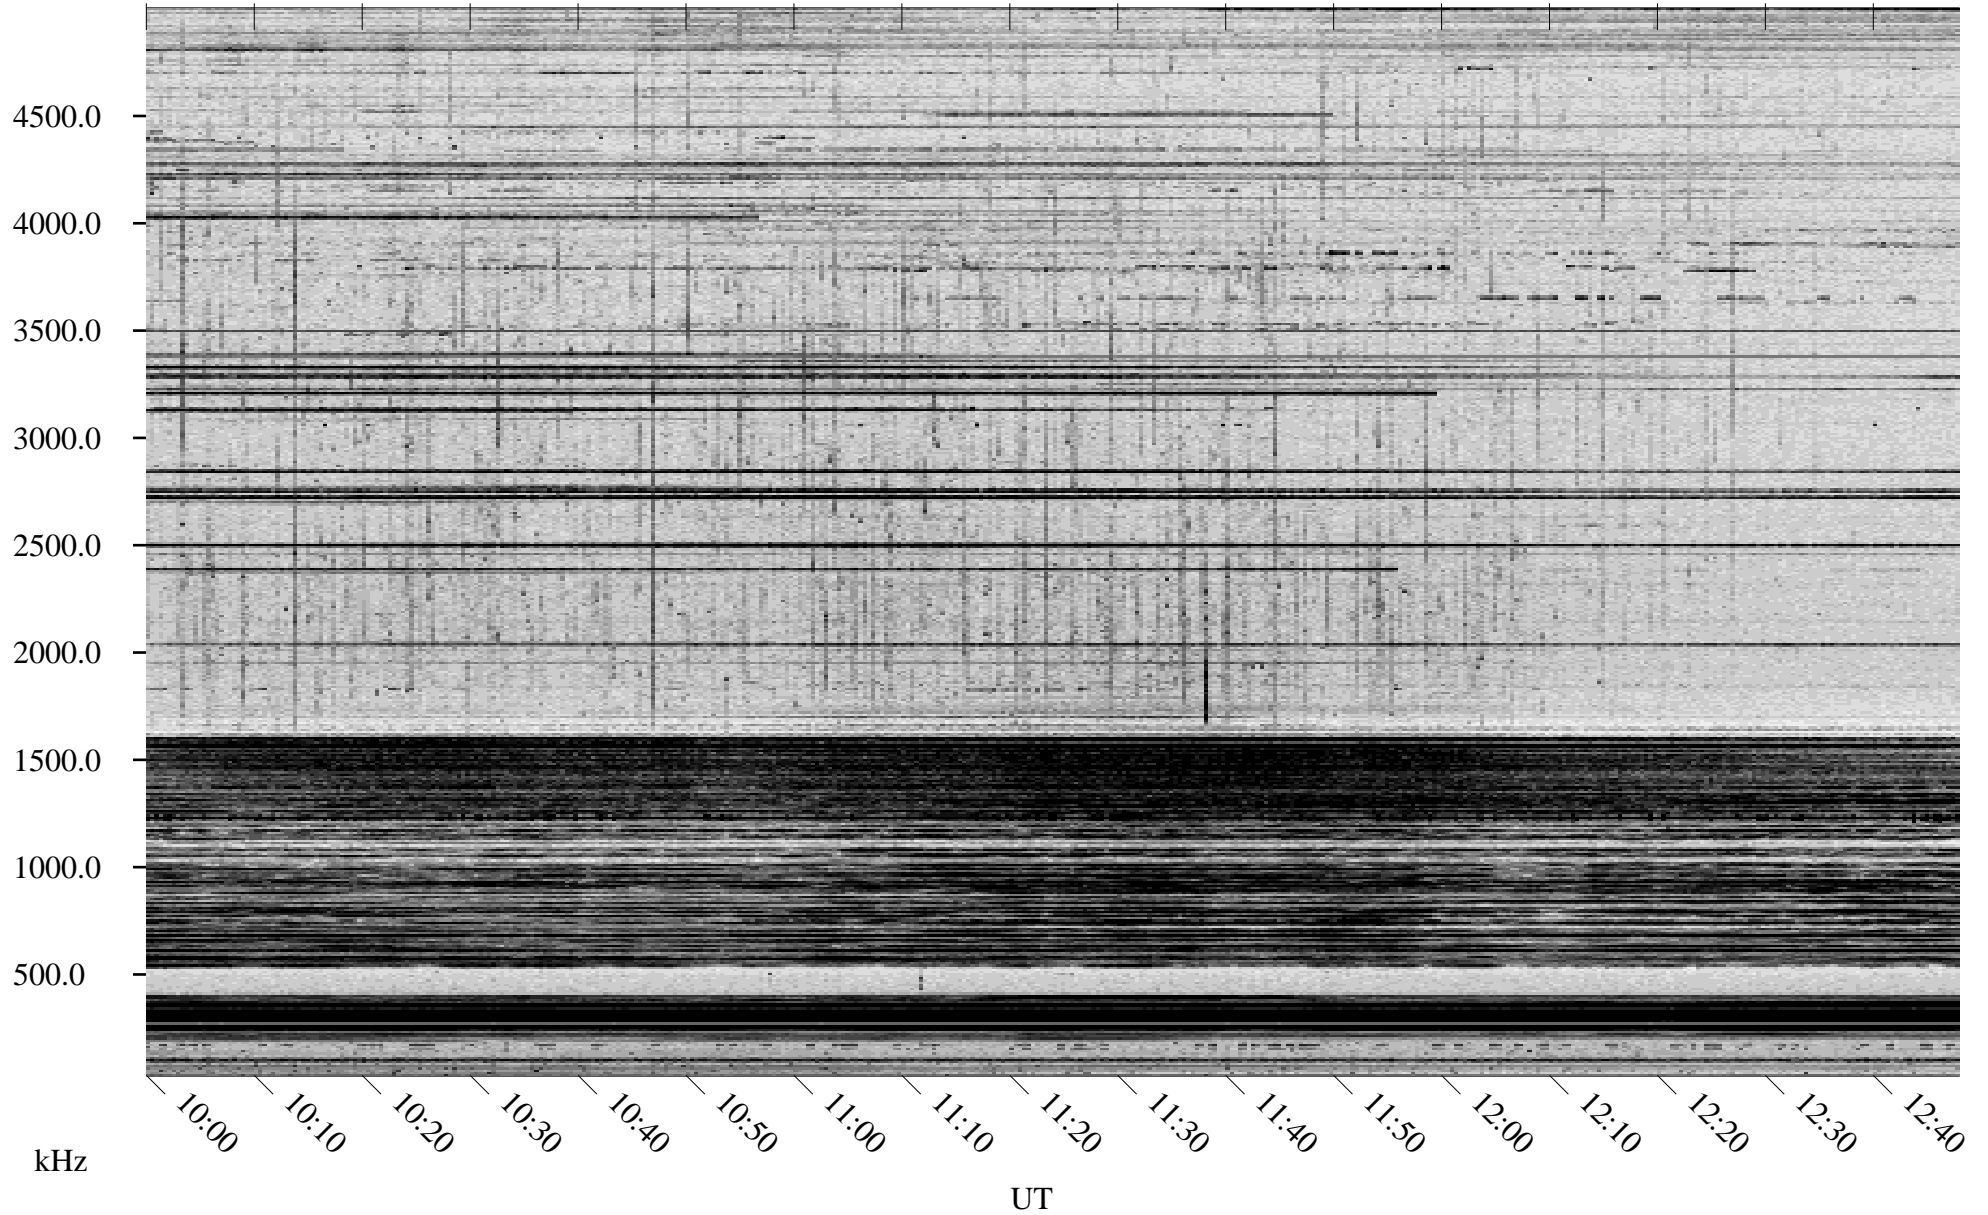

02/25/1998 Churchill, Manitoba

Linear Scale Black = 161 White = 15

ch98056l.r00m max_12

Page 1

02/25/1998 Churchill, Manitoba

Linear Scale Black = 161 White = 15

ch98056l.r00m max_12

Page 2

02/26/1998 Churchill, Manitoba

Linear Scale Black = 161 White = 15

ch98056l.r00m max_12

Page 3

02/26/1998 Churchill, Manitoba

Linear Scale Black = 161 White = 15

ch98056l.r00m max_12

Page 4

02/26/1998 Churchill, Manitoba

Linear Scale Black = 161 White = 15

ch98056l.r00m max_12

Page 5

02/26/1998 Churchill, Manitoba

Linear Scale Black = 161 White = 15

ch98056l.r00m max_12

Page 6

02/26/1998 Churchill, Manitoba

Linear Scale Black = 161 White = 15

ch98056l.r00m max_12

Page 7

02/26/1998 Churchill, Manitoba

Linear Scale Black = 161 White = 15

ch98056l.r00m max_12

Page 8