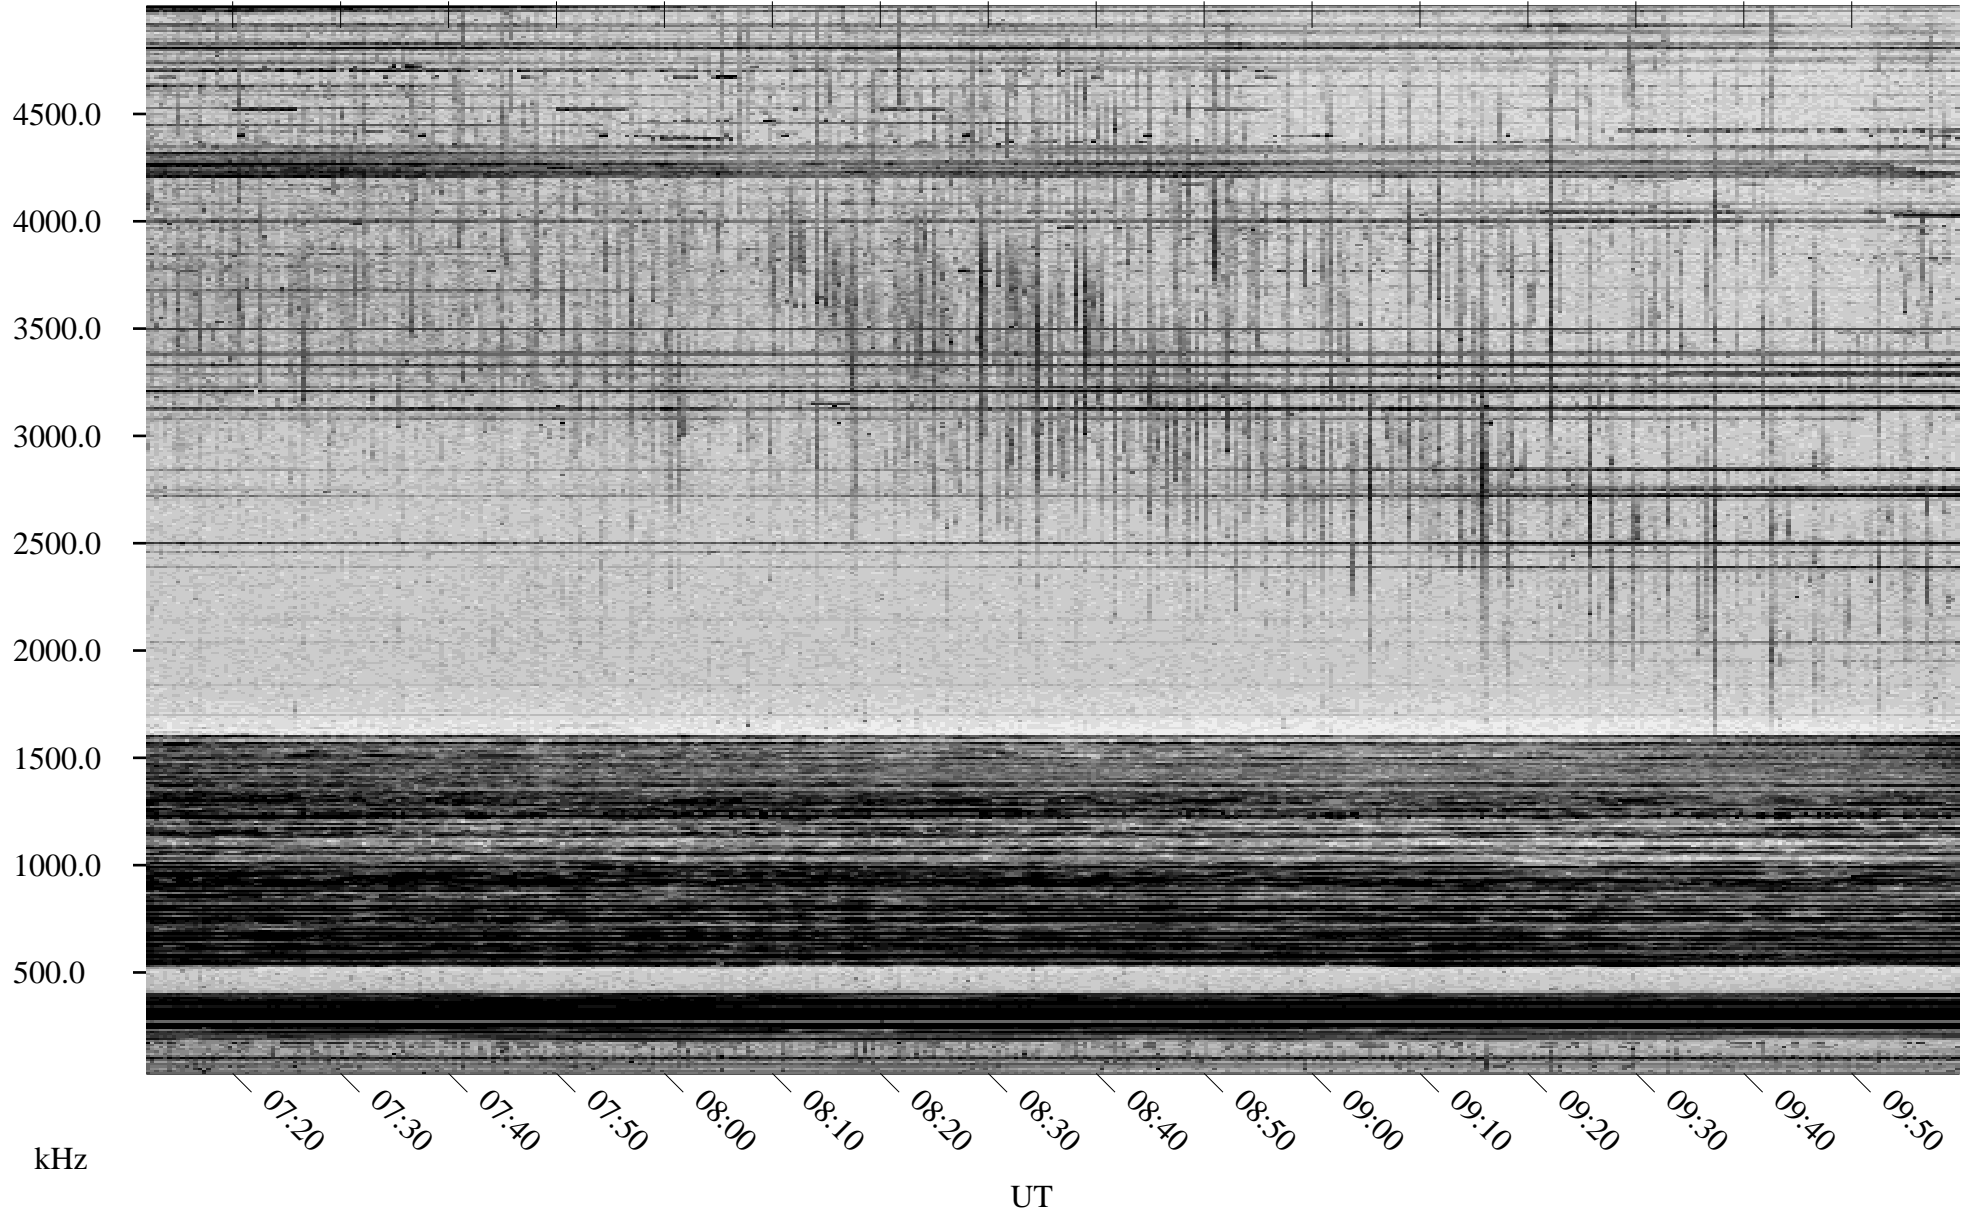

02/25/1998 Churchill, Manitoba

Linear Scale Black = 161 White = 15

ch98056l.r00m max_12

Page 1

02/25/1998 Churchill, Manitoba

Linear Scale Black = 161 White = 15

ch98056l.r00m max_12

Page 2

02/26/1998 Churchill, Manitoba

Linear Scale Black = 161 White = 15

ch98056l.r00m max_12

Page 3

02/26/1998 Churchill, Manitoba

Linear Scale Black = 161 White = 15

ch98056l.r00m max_12

Page 4

02/26/1998 Churchill, Manitoba

Linear Scale Black = 161 White = 15

ch98056l.r00m max_12

Page 5

02/26/1998 Churchill, Manitoba

Linear Scale Black = 161 White = 15

ch98056l.r00m max_12

Page 6

02/26/1998 Churchill, Manitoba

Linear Scale Black = 161 White = 15

ch98056l.r00m max_12

Page 7

02/26/1998 Churchill, Manitoba

Linear Scale Black = 161 White = 15

ch98056l.r00m max_12

Page 8