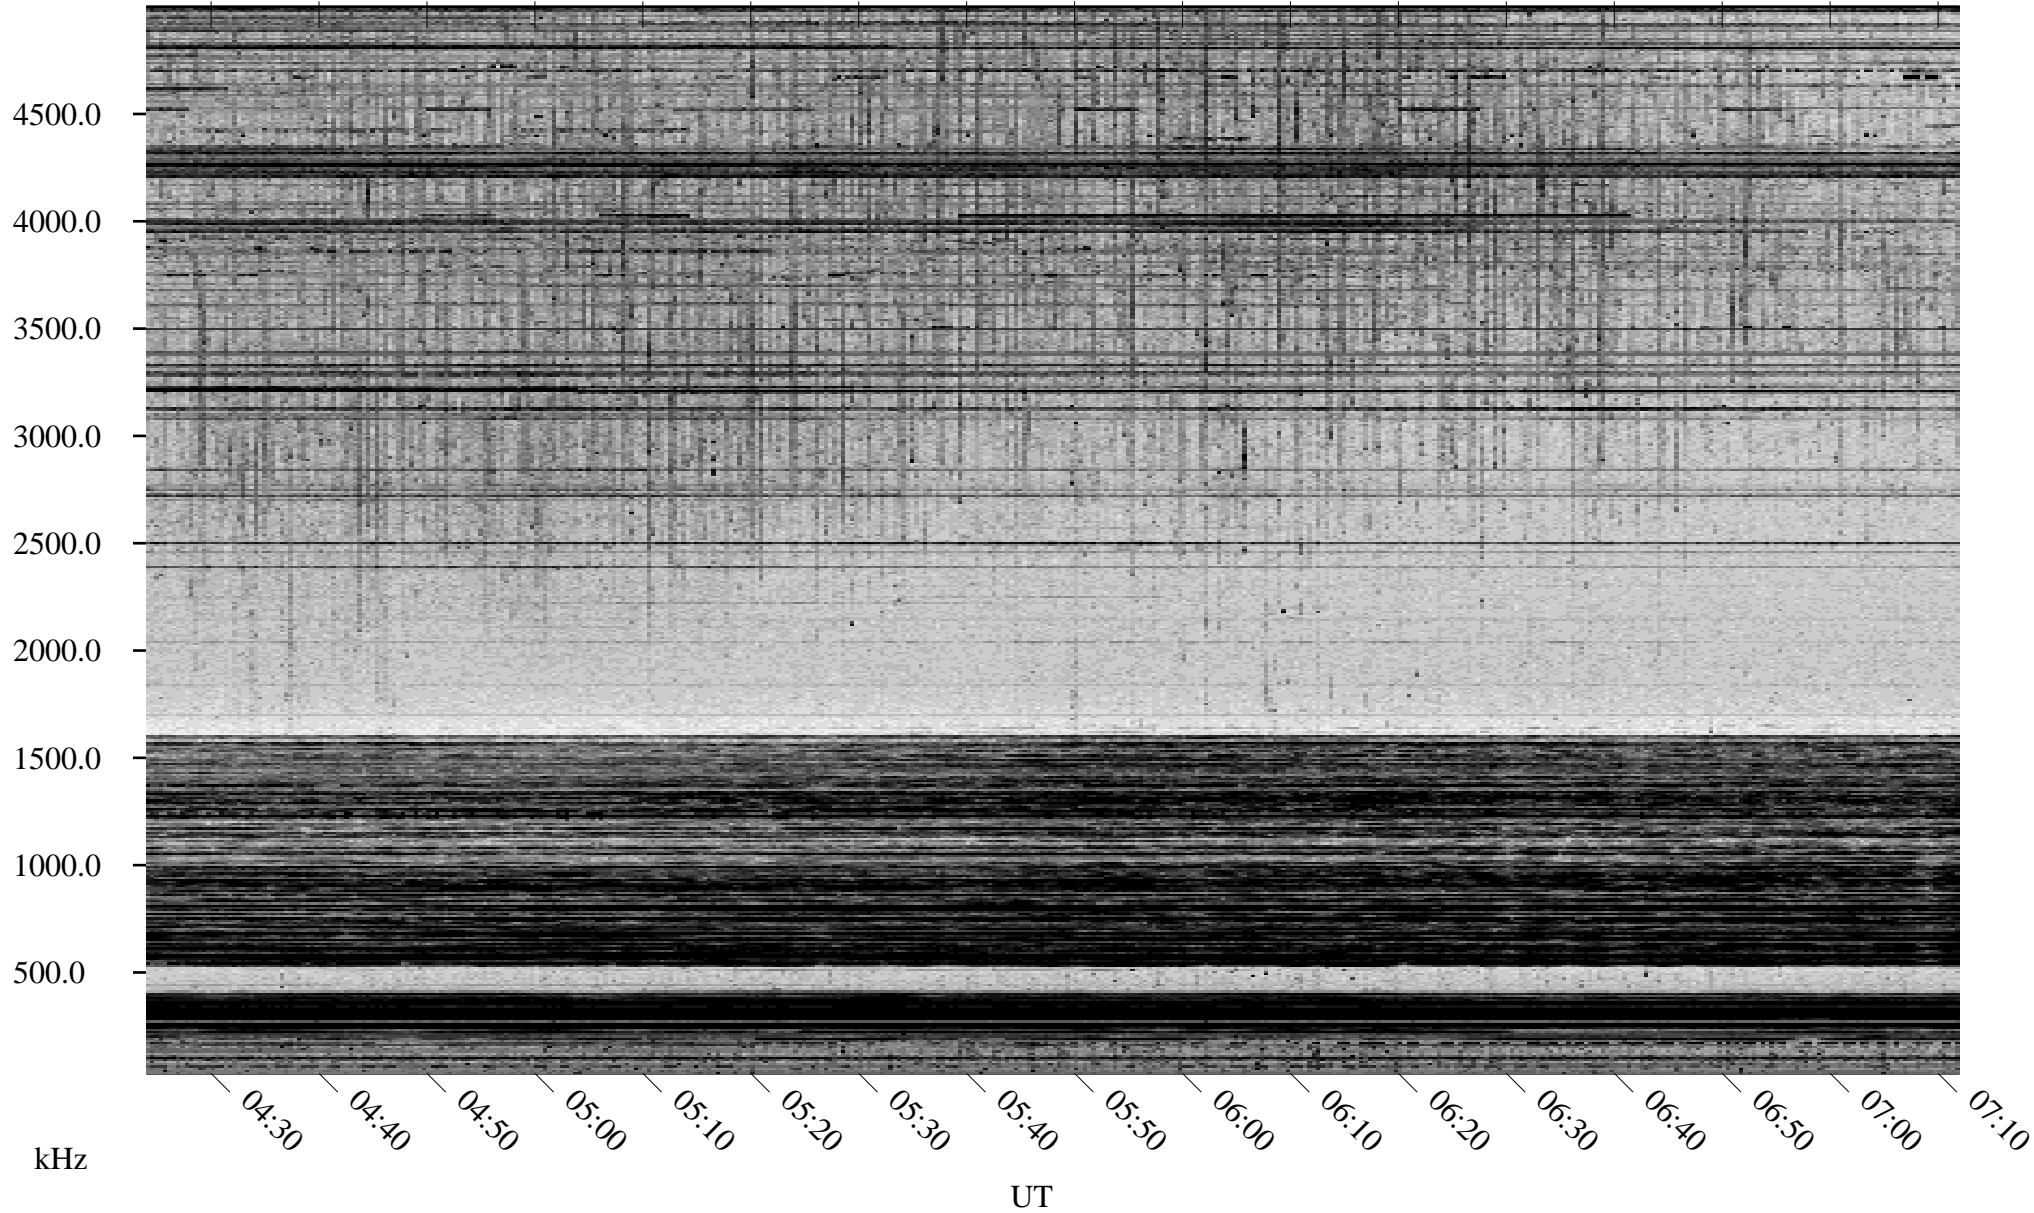

02/25/1998 Churchill, Manitoba

Linear Scale Black = 161 White = 15

ch98056l.r00m max_12

Page 1

02/25/1998 Churchill, Manitoba

Linear Scale Black = 161 White = 15

ch98056l.r00m max_12

Page 2

02/26/1998 Churchill, Manitoba

Linear Scale Black = 161 White = 15

ch98056l.r00m max_12

Page 3

02/26/1998 Churchill, Manitoba

Linear Scale Black = 161 White = 15

ch98056l.r00m max_12

Page 4

02/26/1998 Churchill, Manitoba

Linear Scale Black = 161 White = 15

ch98056l.r00m max_12

Page 5

02/26/1998 Churchill, Manitoba

Linear Scale Black = 161 White = 15

ch98056l.r00m max_12

Page 6

02/26/1998 Churchill, Manitoba

Linear Scale Black = 161 White = 15

ch98056l.r00m max_12

Page 7

02/26/1998 Churchill, Manitoba

Linear Scale Black = 161 White = 15

ch98056l.r00m max_12

Page 8