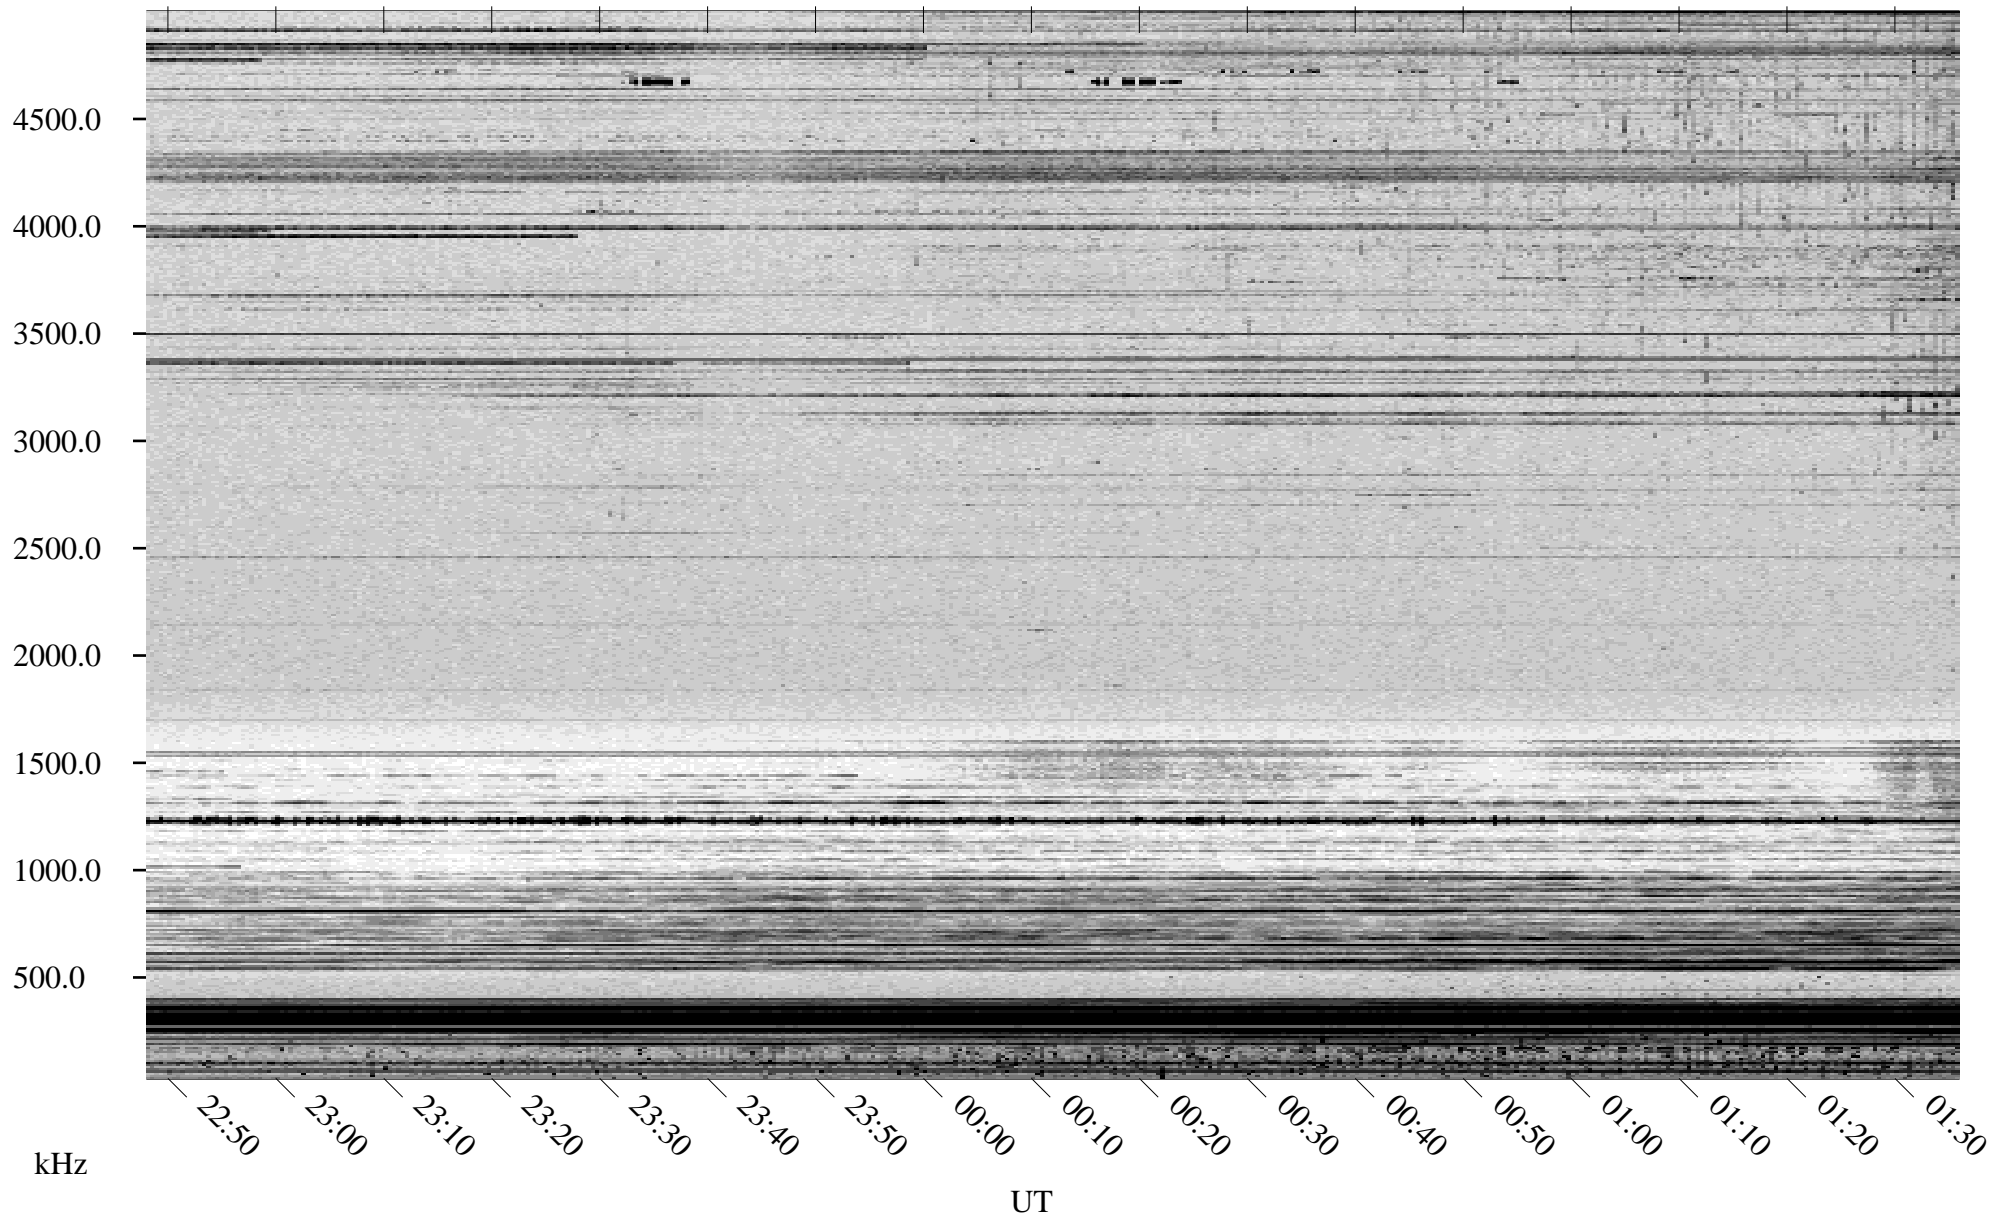

02/25/1998 Churchill, Manitoba

Linear Scale Black = 161 White = 15

ch98056l.r00m max_12

Page 1

02/25/1998 Churchill, Manitoba

Linear Scale Black = 161 White = 15

ch98056l.r00m max_12

Page 2

02/26/1998 Churchill, Manitoba

Linear Scale Black = 161 White = 15

ch98056l.r00m max_12

Page 3

02/26/1998 Churchill, Manitoba

Linear Scale Black = 161 White = 15

ch98056l.r00m max_12

Page 4

02/26/1998 Churchill, Manitoba

Linear Scale Black = 161 White = 15

ch98056l.r00m max_12

Page 5

02/26/1998 Churchill, Manitoba

Linear Scale Black = 161 White = 15

ch98056l.r00m max_12

Page 6

02/26/1998 Churchill, Manitoba

Linear Scale Black = 161 White = 15

ch98056l.r00m max_12

Page 7

02/26/1998 Churchill, Manitoba

Linear Scale Black = 161 White = 15

ch98056l.r00m max_12

Page 8