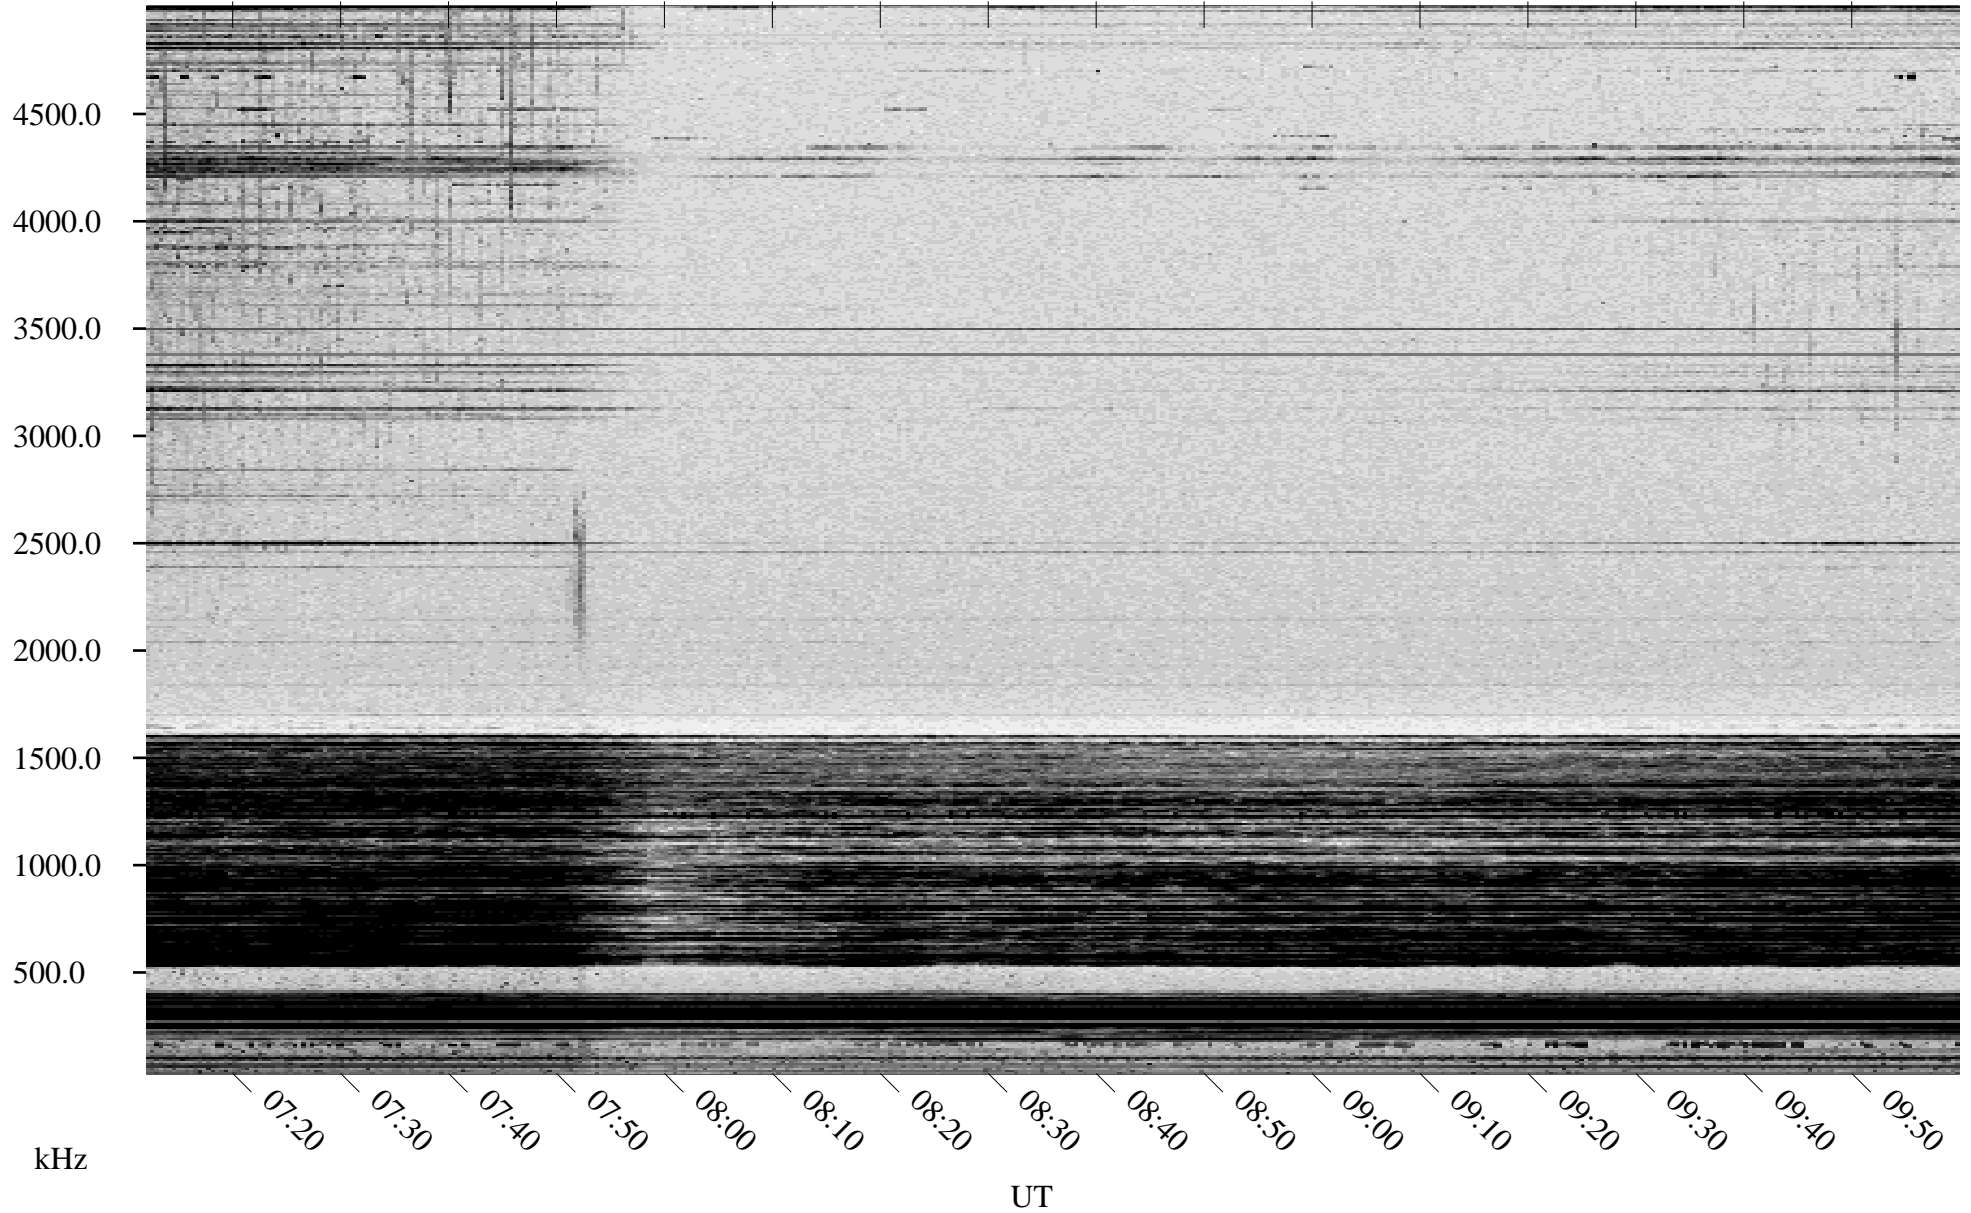

02/26/1998 Churchill, Manitoba

Linear Scale Black = 161 White = 15

ch98057l.r00m max_12

Page 1

02/26/1998 Churchill, Manitoba

Linear Scale Black = 161 White = 15

ch980571.r00m max_12

Page 2

02/27/1998 Churchill, Manitoba

Linear Scale Black = 161 White = 15

ch98057l.r00m max_12

Page 3

02/27/1998 Churchill, Manitoba

Linear Scale Black = 161 White = 15

ch98057l.r00m max_12

Page 4

02/27/1998 Churchill, Manitoba

Linear Scale Black = 161 White = 15

ch98057l.r00m max_12

Page 5

02/27/1998 Churchill, Manitoba

Linear Scale Black = 161 White = 15

ch980571.r00m max_12

Page 6

02/27/1998 Churchill, Manitoba

Linear Scale Black = 161 White = 15

ch980571l.r00m max_12

Page 7

02/27/1998 Churchill, Manitoba

Linear Scale Black = 161 White = 15

ch98057l.r00m max_12