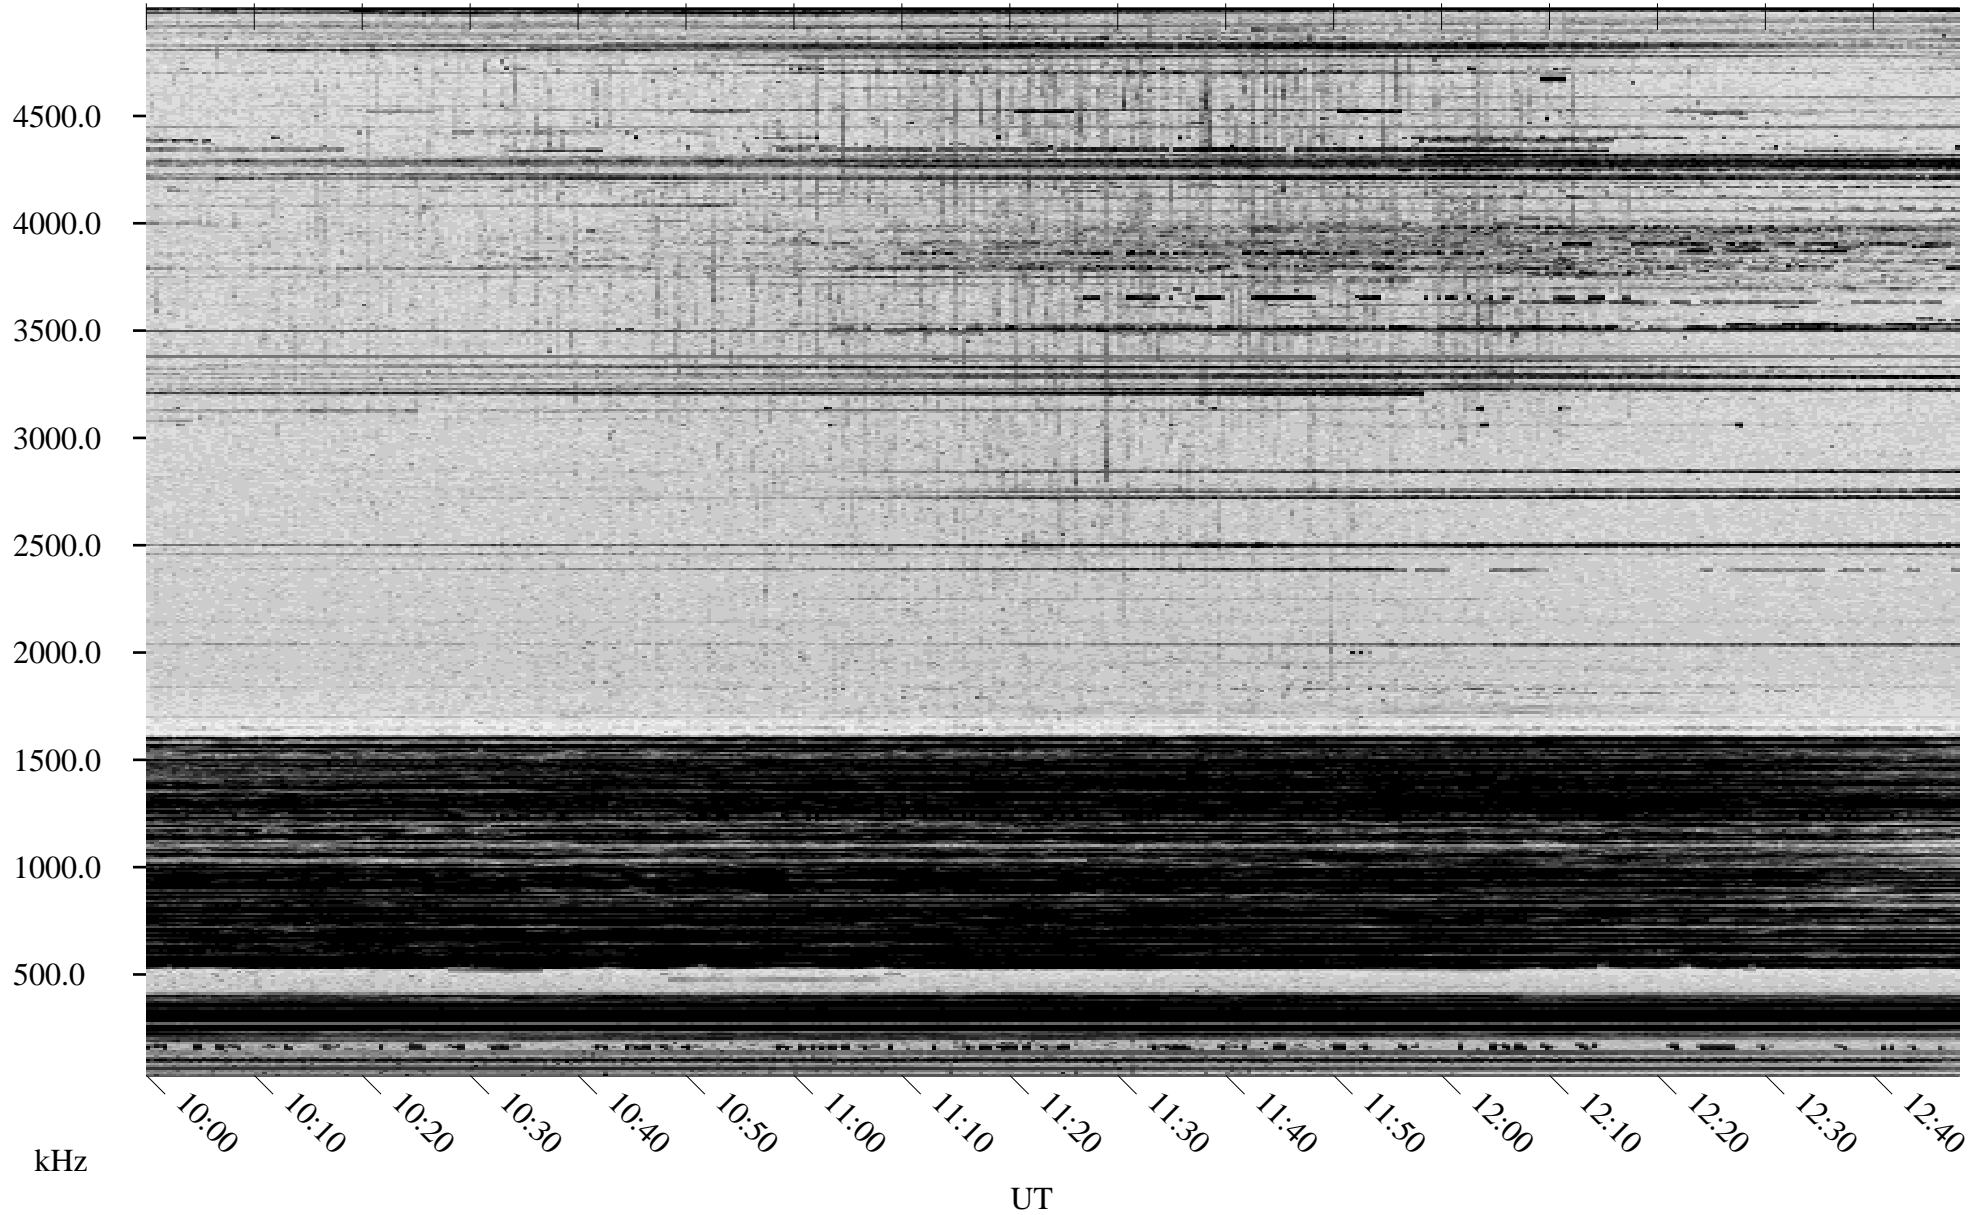

02/26/1998 Churchill, Manitoba

Linear Scale Black = 161 White = 15

ch98057l.r00m max_12

Page 1

02/26/1998 Churchill, Manitoba

Linear Scale Black = 161 White = 15

ch980571.r00m max_12

Page 2

02/27/1998 Churchill, Manitoba

Linear Scale Black = 161 White = 15

ch98057l.r00m max_12

Page 3

02/27/1998 Churchill, Manitoba

Linear Scale Black = 161 White = 15

ch98057l.r00m max_12

Page 4

02/27/1998 Churchill, Manitoba

Linear Scale Black = 161 White = 15

ch98057l.r00m max_12

Page 5

02/27/1998 Churchill, Manitoba

Linear Scale Black = 161 White = 15

ch980571.r00m max_12

Page 6

02/27/1998 Churchill, Manitoba

Linear Scale Black = 161 White = 15

ch980571l.r00m max_12

Page 7

02/27/1998 Churchill, Manitoba

Linear Scale Black = 161 White = 15

ch98057l.r00m max_12