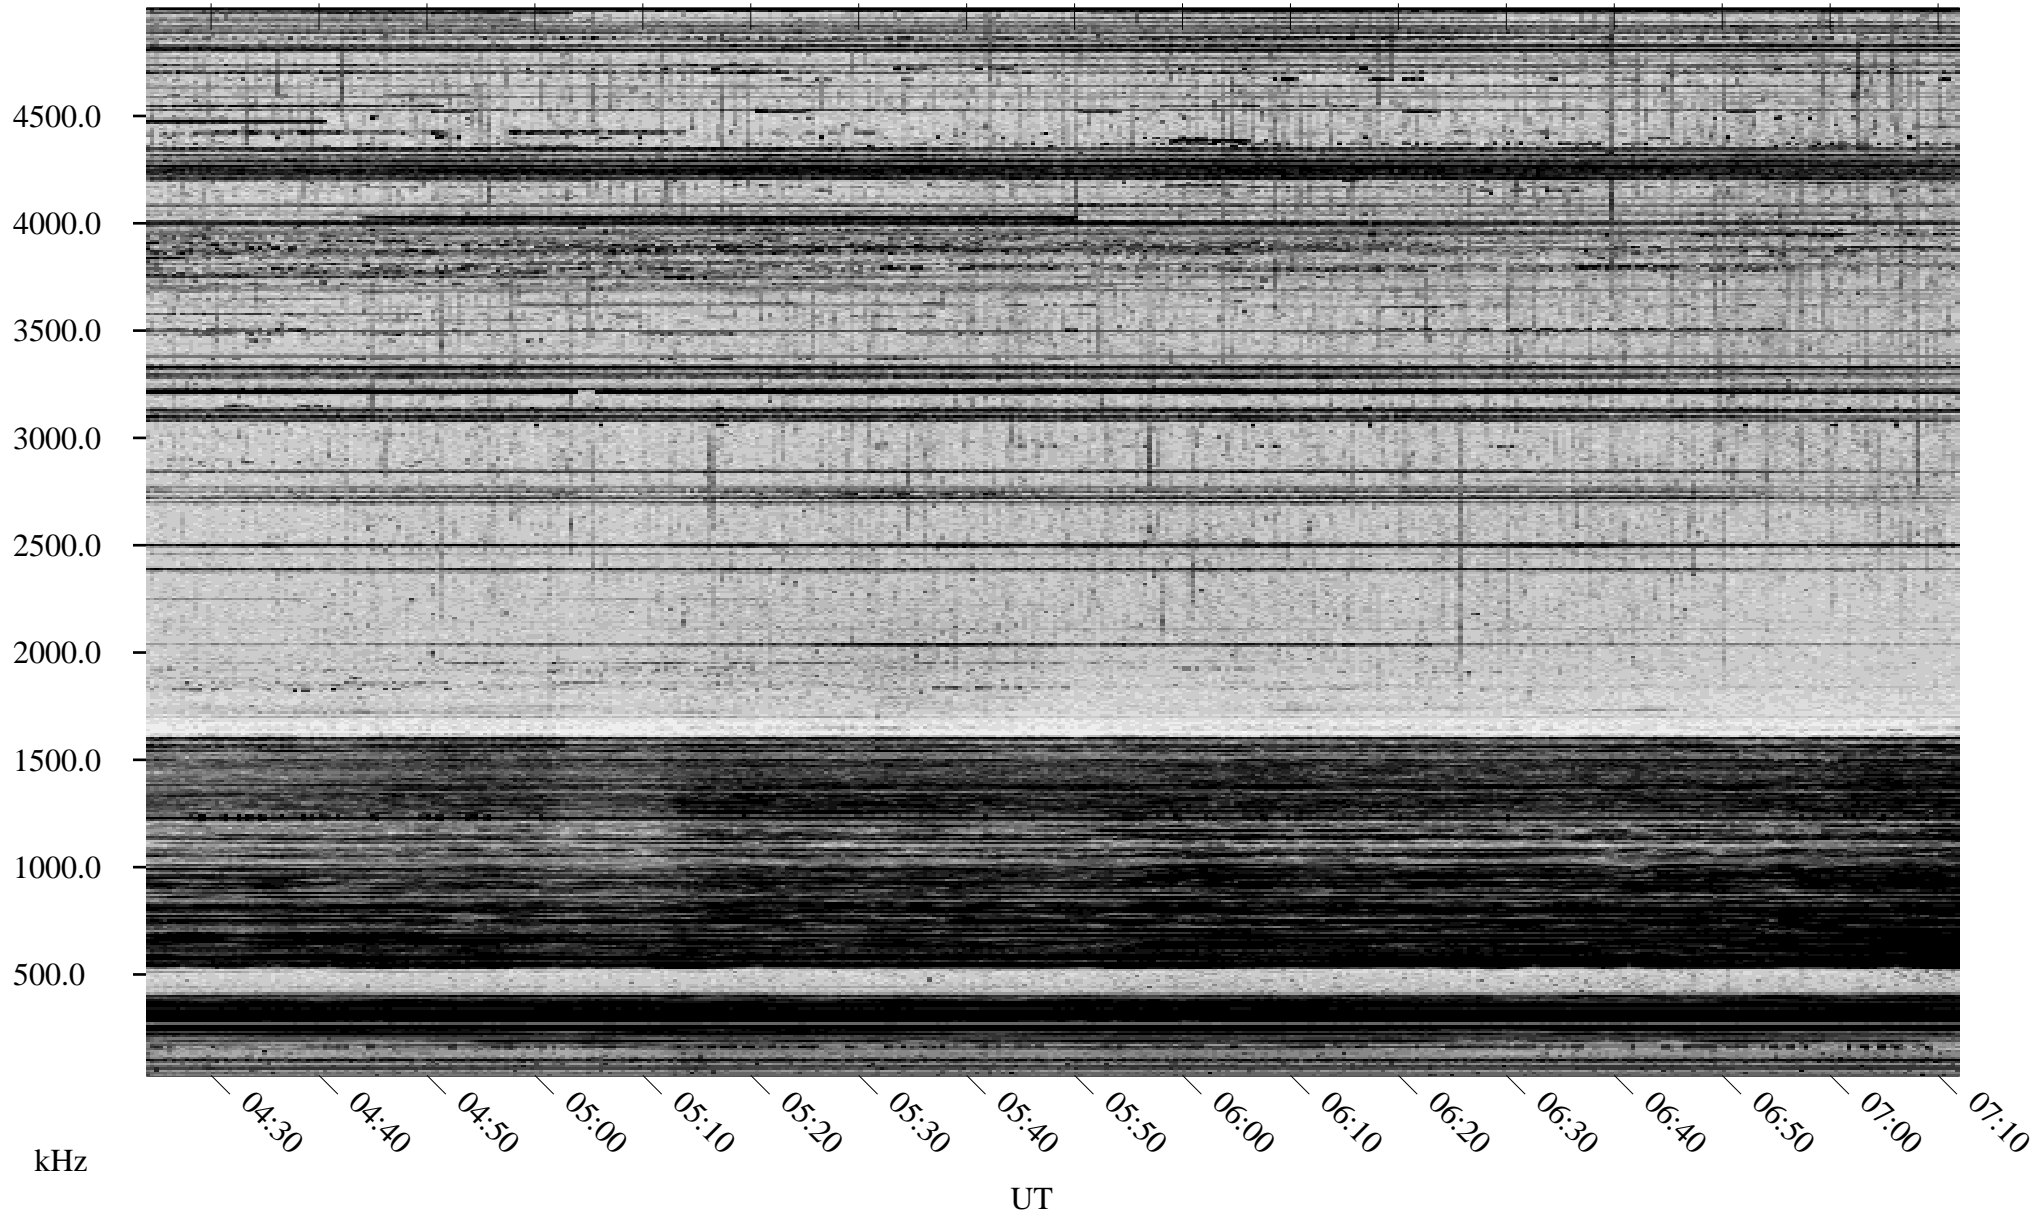

02/26/1998 Churchill, Manitoba

Linear Scale Black = 161 White = 15

ch98057l.r00m max_12

Page 1

02/26/1998 Churchill, Manitoba

Linear Scale Black = 161 White = 15

ch980571.r00m max_12

Page 2

02/27/1998 Churchill, Manitoba

Linear Scale Black = 161 White = 15

ch98057l.r00m max_12

Page 3

02/27/1998 Churchill, Manitoba

Linear Scale Black = 161 White = 15

ch98057l.r00m max_12

Page 4

02/27/1998 Churchill, Manitoba

Linear Scale Black = 161 White = 15

ch98057l.r00m max_12

Page 5

02/27/1998 Churchill, Manitoba

Linear Scale Black = 161 White = 15

ch980571.r00m max_12

Page 6

02/27/1998 Churchill, Manitoba

Linear Scale Black = 161 White = 15

ch980571l.r00m max_12

Page 7

02/27/1998 Churchill, Manitoba

Linear Scale Black = 161 White = 15

ch98057l.r00m max_12