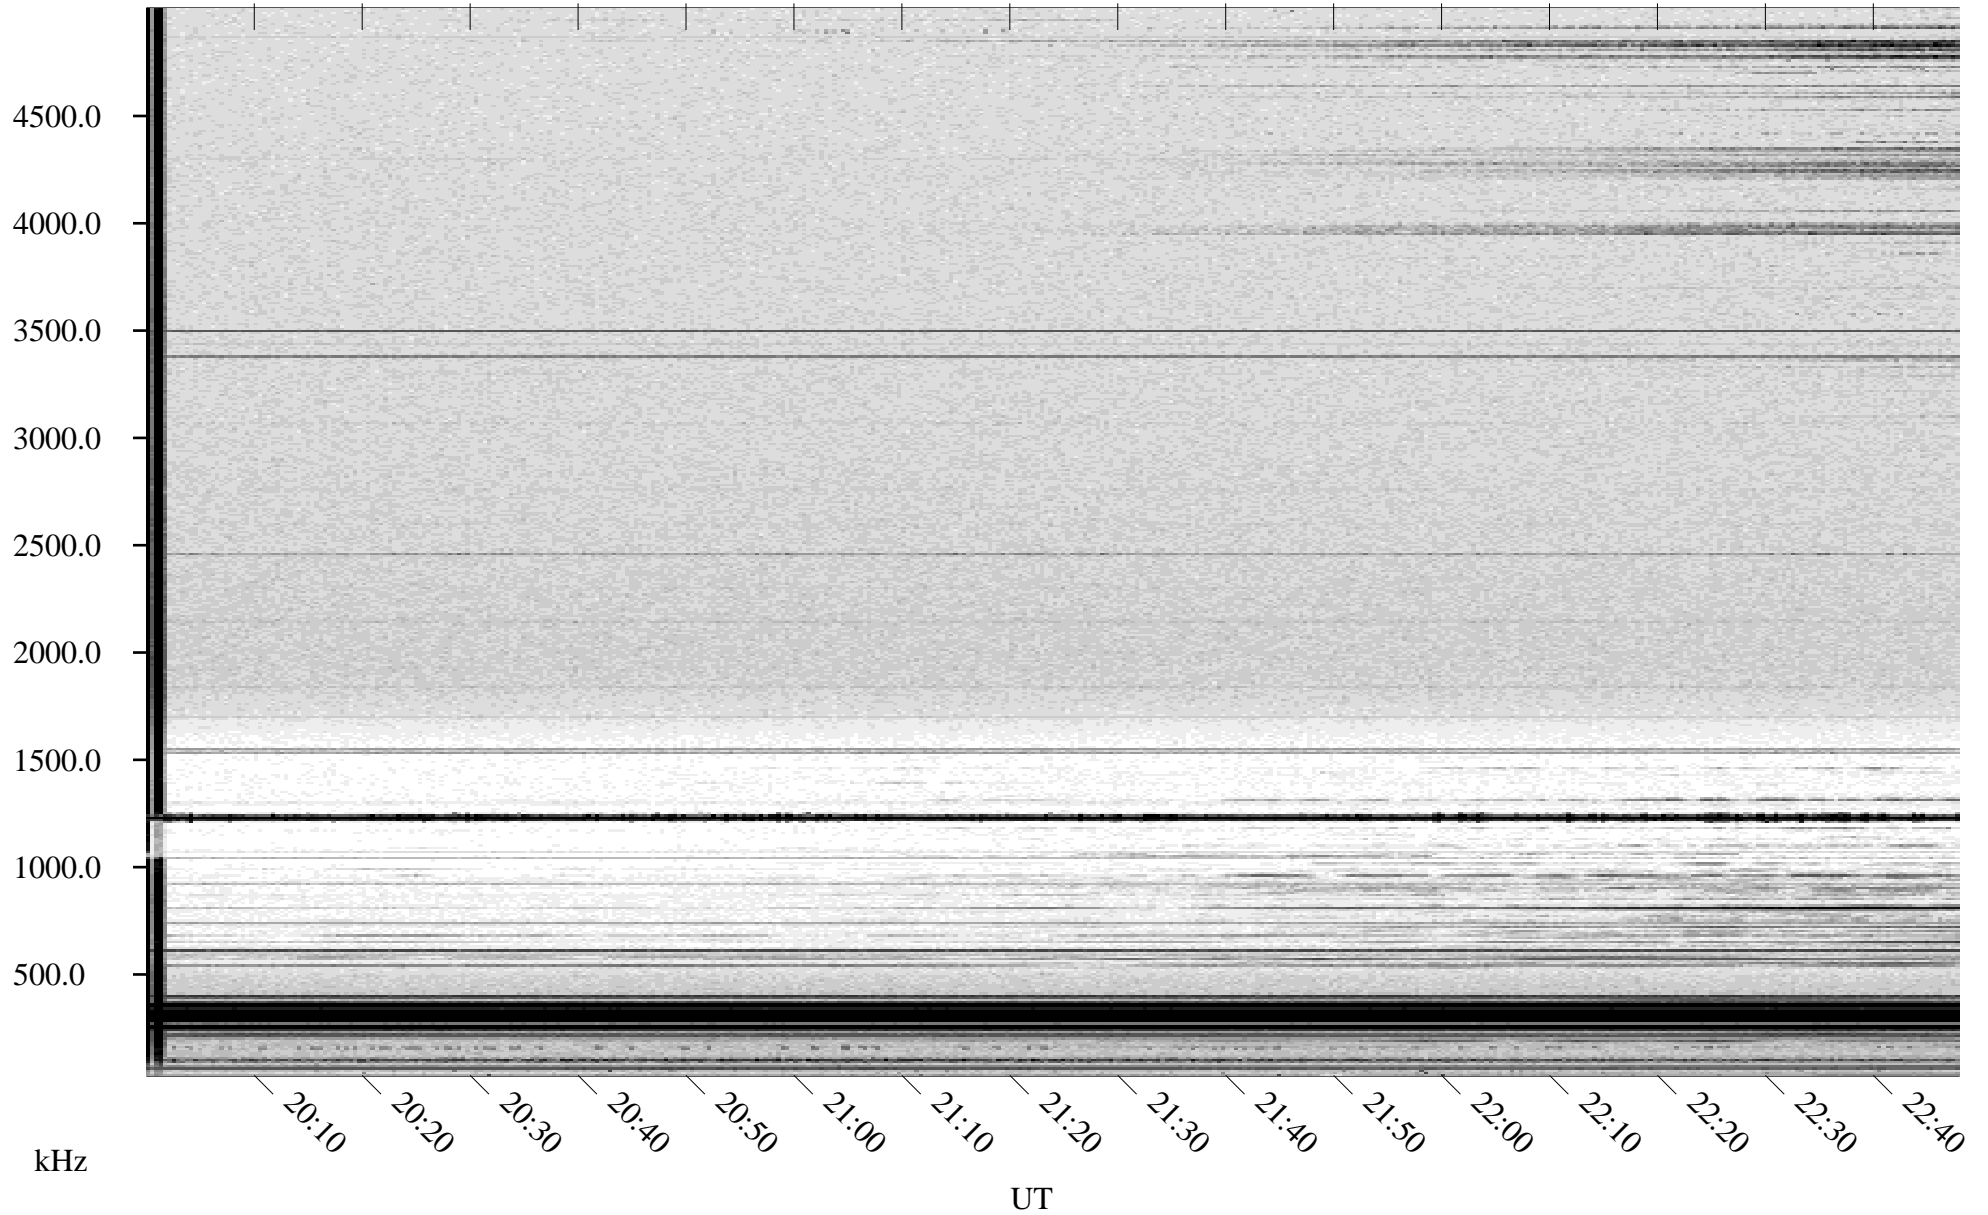

02/26/1998 Churchill, Manitoba

Linear Scale Black = 161 White = 15

ch98057l.r00m max_12

Page 1

02/26/1998 Churchill, Manitoba

Linear Scale Black = 161 White = 15

ch980571.r00m max_12

Page 2

02/27/1998 Churchill, Manitoba

Linear Scale Black = 161 White = 15

ch98057l.r00m max_12

Page 3

02/27/1998 Churchill, Manitoba

Linear Scale Black = 161 White = 15

ch98057l.r00m max_12

Page 4

02/27/1998 Churchill, Manitoba

Linear Scale Black = 161 White = 15

ch98057l.r00m max_12

Page 5

02/27/1998 Churchill, Manitoba

Linear Scale Black = 161 White = 15

ch980571.r00m max_12

Page 6

02/27/1998 Churchill, Manitoba

Linear Scale Black = 161 White = 15

ch980571l.r00m max_12

Page 7

02/27/1998 Churchill, Manitoba

Linear Scale Black = 161 White = 15

ch98057l.r00m max_12