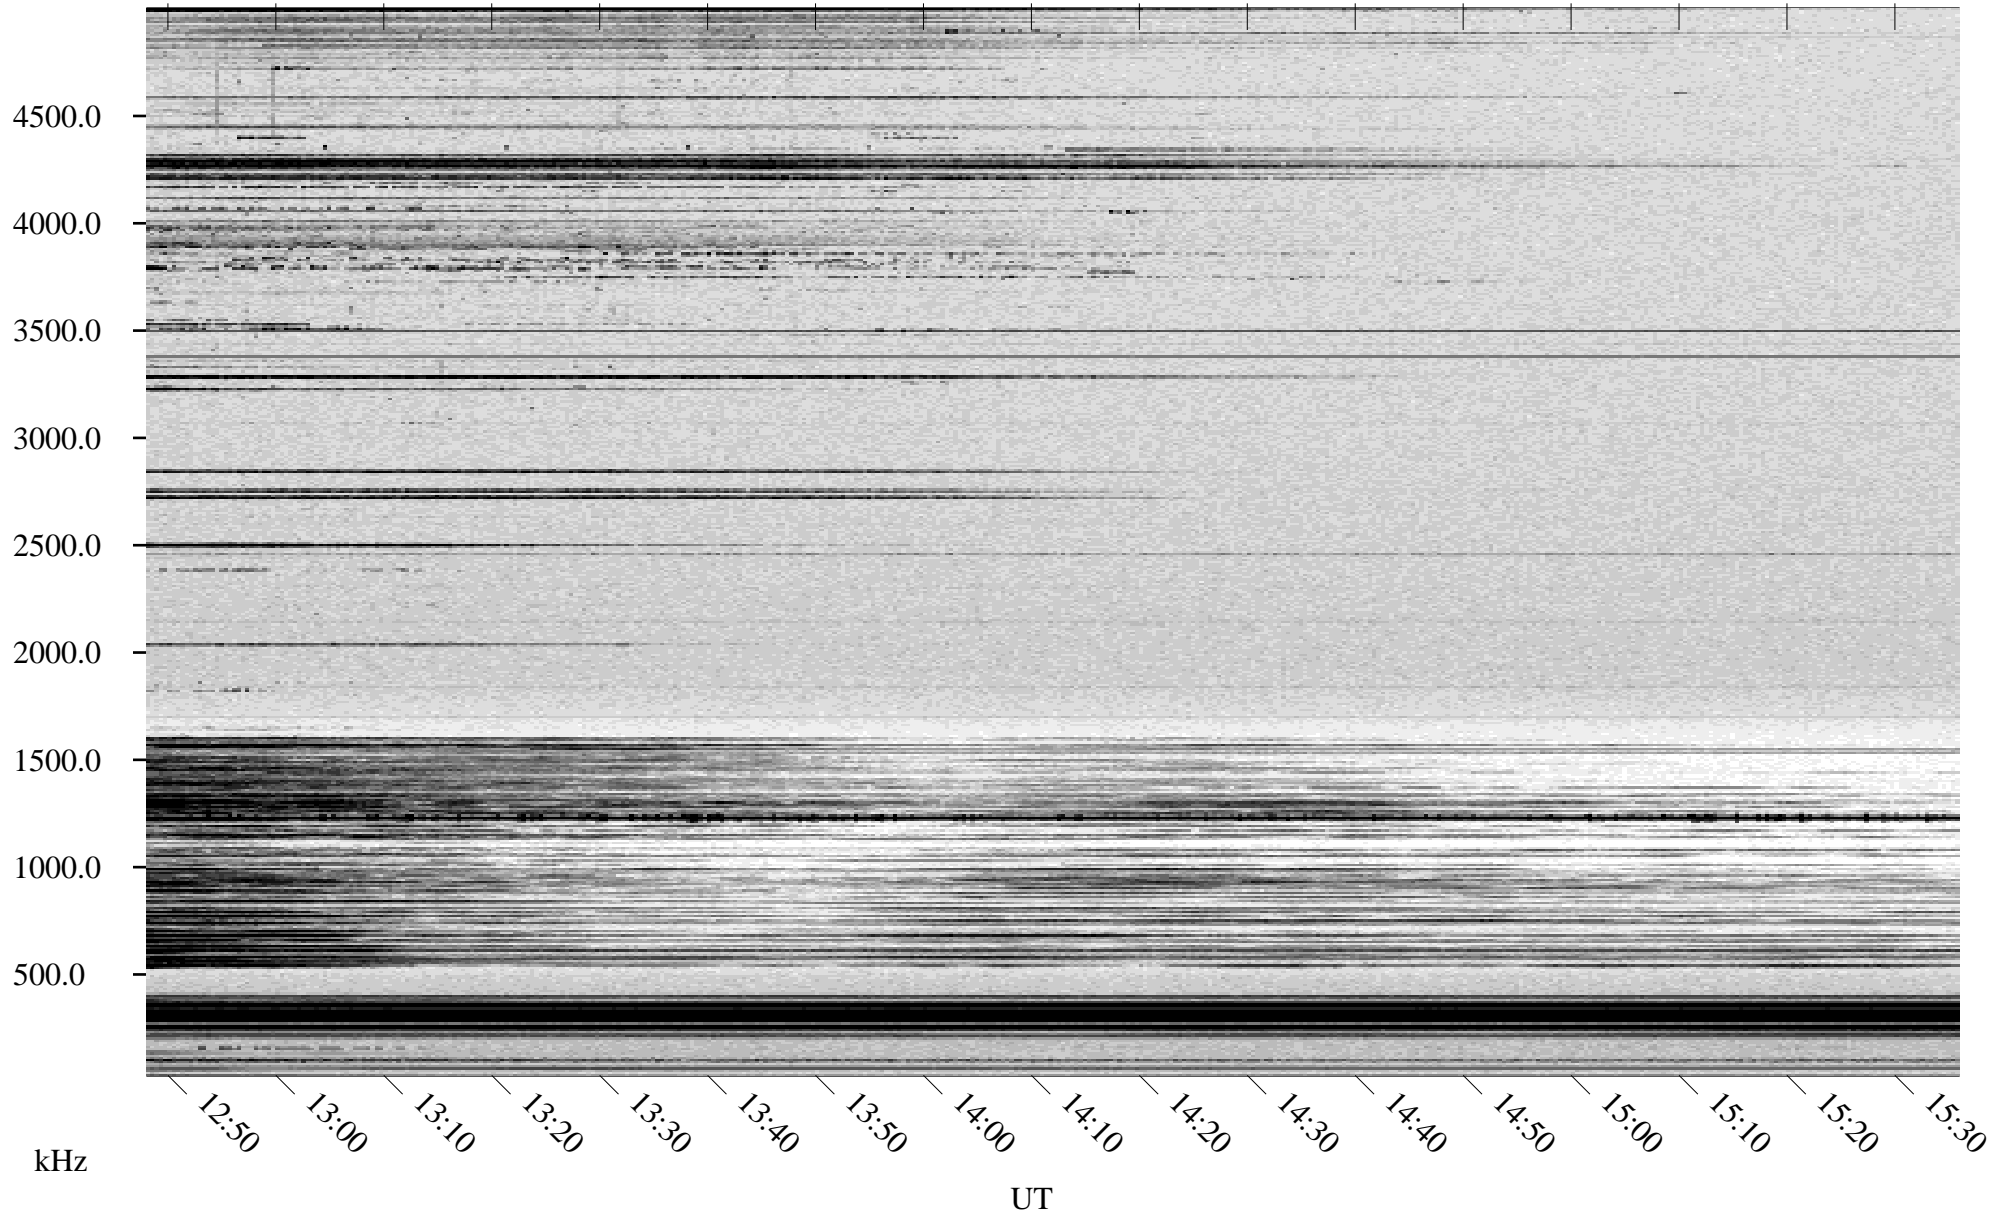

02/26/1998 Churchill, Manitoba

Linear Scale Black = 161 White = 15

ch98057l.r00m max_12

Page 1

02/26/1998 Churchill, Manitoba

Linear Scale Black = 161 White = 15

ch980571.r00m max_12

Page 2

02/27/1998 Churchill, Manitoba

Linear Scale Black = 161 White = 15

ch98057l.r00m max_12

Page 3

02/27/1998 Churchill, Manitoba

Linear Scale Black = 161 White = 15

ch98057l.r00m max_12

Page 4

02/27/1998 Churchill, Manitoba

Linear Scale Black = 161 White = 15

ch98057l.r00m max_12

Page 5

02/27/1998 Churchill, Manitoba

Linear Scale Black = 161 White = 15

ch980571.r00m max_12

Page 6

02/27/1998 Churchill, Manitoba

Linear Scale Black = 161 White = 15

ch980571l.r00m max_12

Page 7

02/27/1998 Churchill, Manitoba

Linear Scale Black = 161 White = 15

ch98057l.r00m max_12