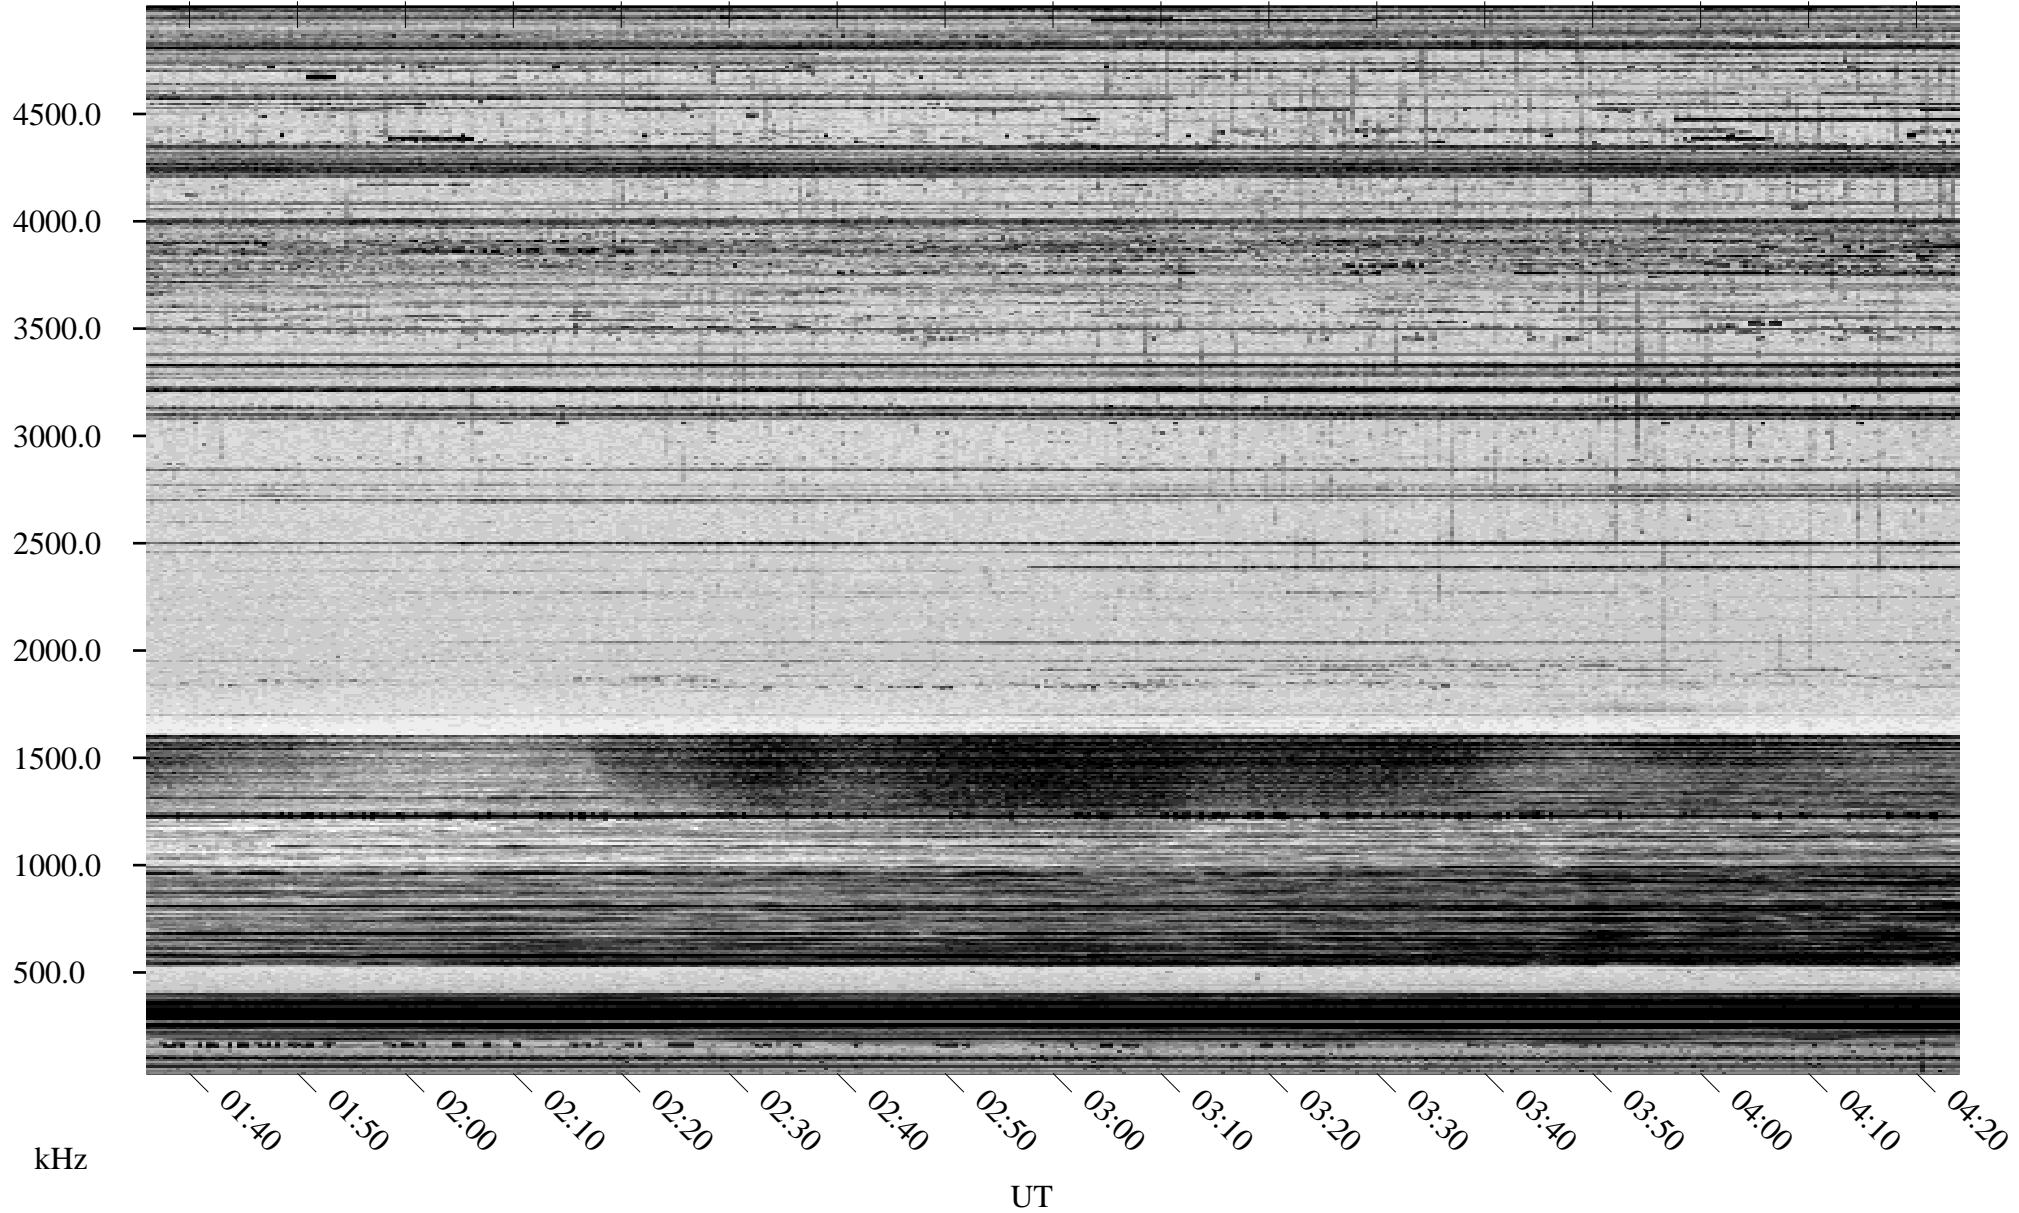

02/26/1998 Churchill, Manitoba

Linear Scale Black = 161 White = 15

ch98057l.r00m max_12

Page 1

02/26/1998 Churchill, Manitoba

Linear Scale Black = 161 White = 15

ch980571.r00m max_12

Page 2

02/27/1998 Churchill, Manitoba

Linear Scale Black = 161 White = 15

ch98057l.r00m max_12

Page 3

02/27/1998 Churchill, Manitoba

Linear Scale Black = 161 White = 15

ch98057l.r00m max_12

Page 4

02/27/1998 Churchill, Manitoba

Linear Scale Black = 161 White = 15

ch98057l.r00m max_12

Page 5

02/27/1998 Churchill, Manitoba

Linear Scale Black = 161 White = 15

ch980571.r00m max_12

Page 6

02/27/1998 Churchill, Manitoba

Linear Scale Black = 161 White = 15

ch980571l.r00m max_12

Page 7

02/27/1998 Churchill, Manitoba

Linear Scale Black = 161 White = 15

ch98057l.r00m max_12