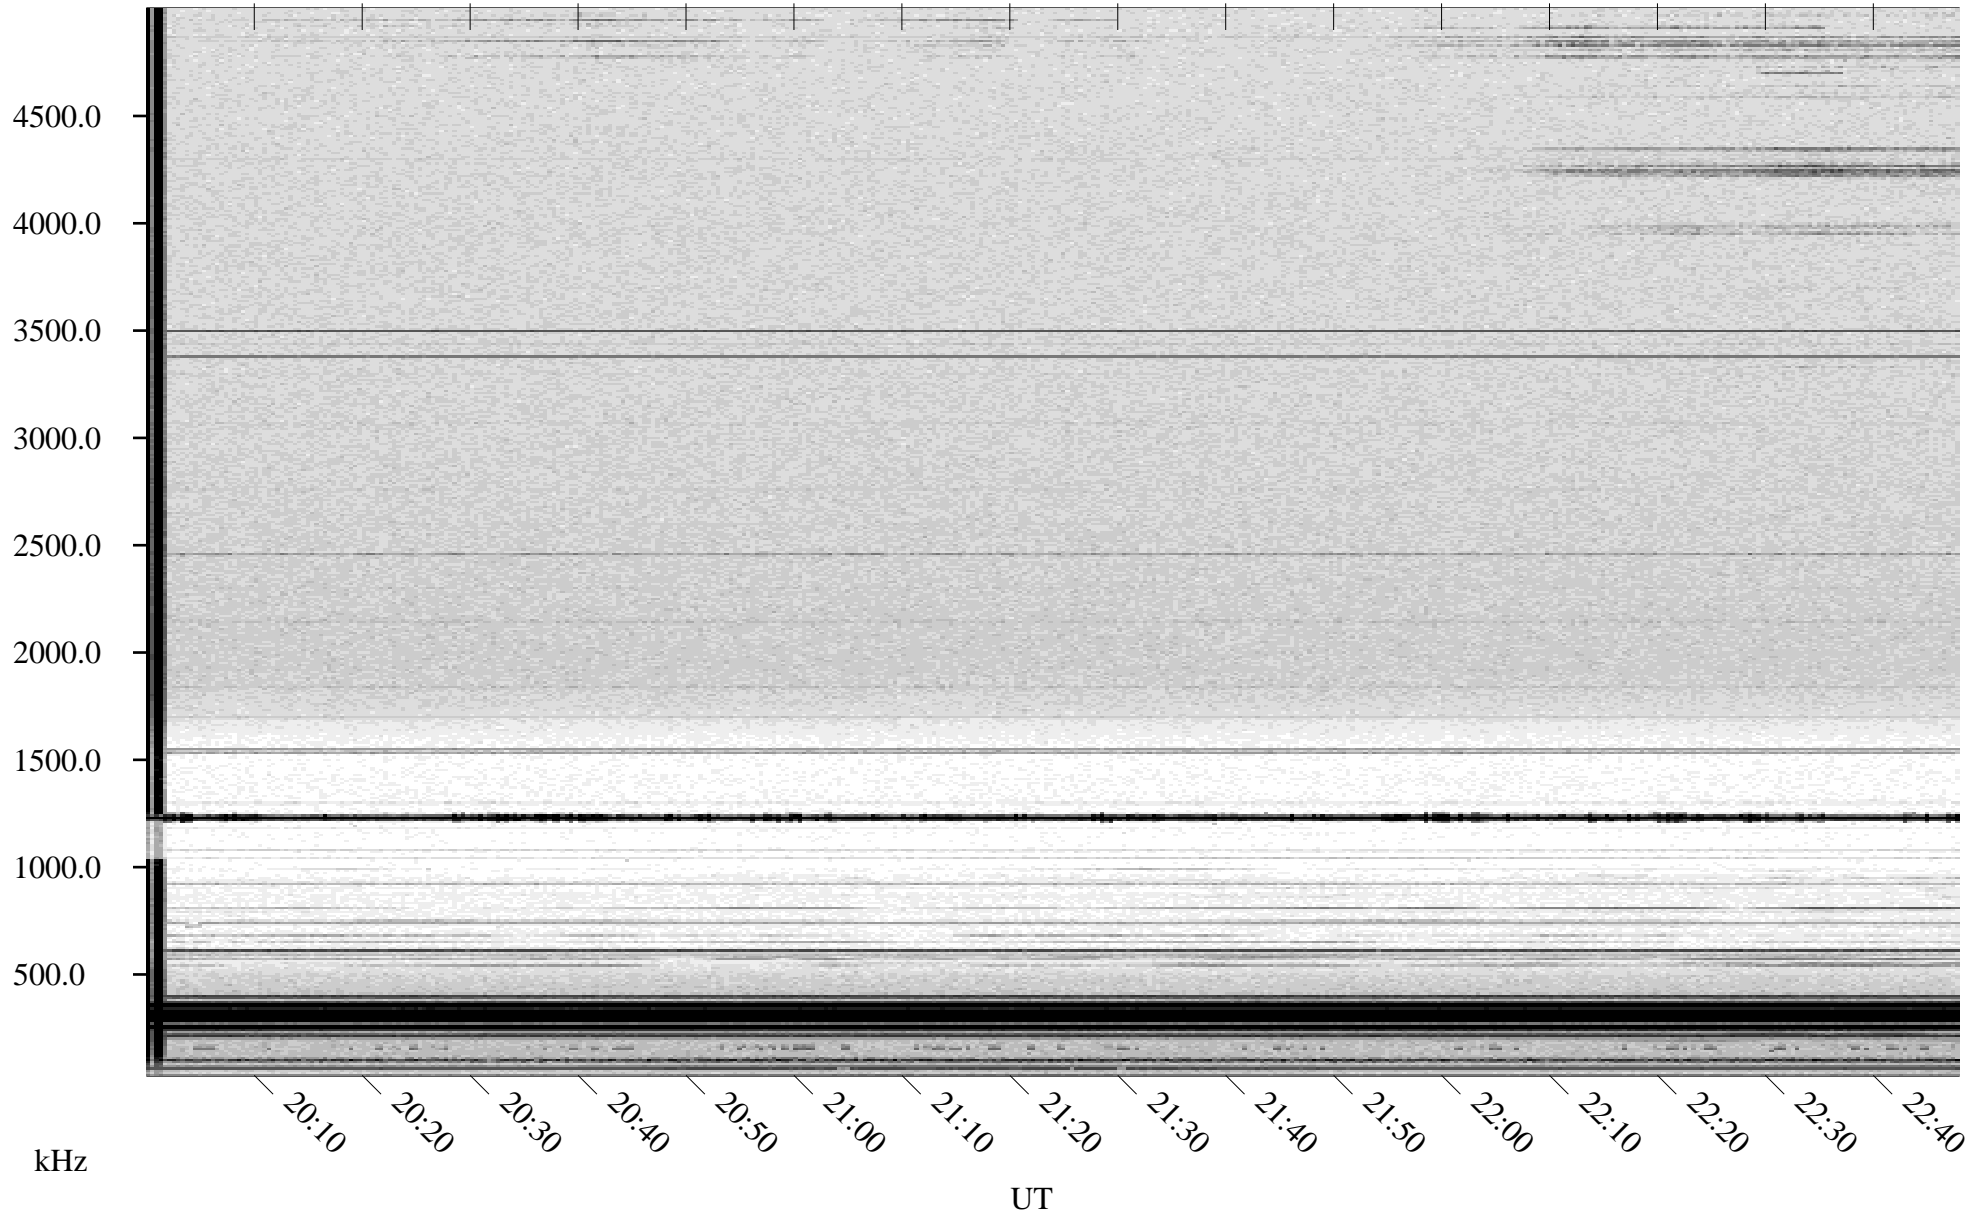

02/27/1998 Churchill, Manitoba

Linear Scale Black = 161 White = 15

ch98058l.r00m max_12

Page 1

02/27/1998 Churchill, Manitoba

Linear Scale Black = 161 White = 15

ch98058l.r00m max_12

Page 2

02/28/1998 Churchill, Manitoba

Linear Scale Black = 161 White = 15

ch98058l.r00m max_12

Page 3

02/28/1998 Churchill, Manitoba

Linear Scale Black = 161 White = 15

ch98058l.r00m max_12

Page 4

02/28/1998 Churchill, Manitoba

Linear Scale Black = 161 White = 15

ch98058l.r00m max_12

Page 5

02/28/1998 Churchill, Manitoba

Linear Scale Black = 161 White = 15

ch98058l.r00m max_12

Page 6

02/28/1998 Churchill, Manitoba

Linear Scale Black = 161 White = 15

ch98058l.r00m max_12

Page 7

02/28/1998 Churchill, Manitoba

Linear Scale Black = 161 White = 15

ch98058l.r00m max_12

Page 8