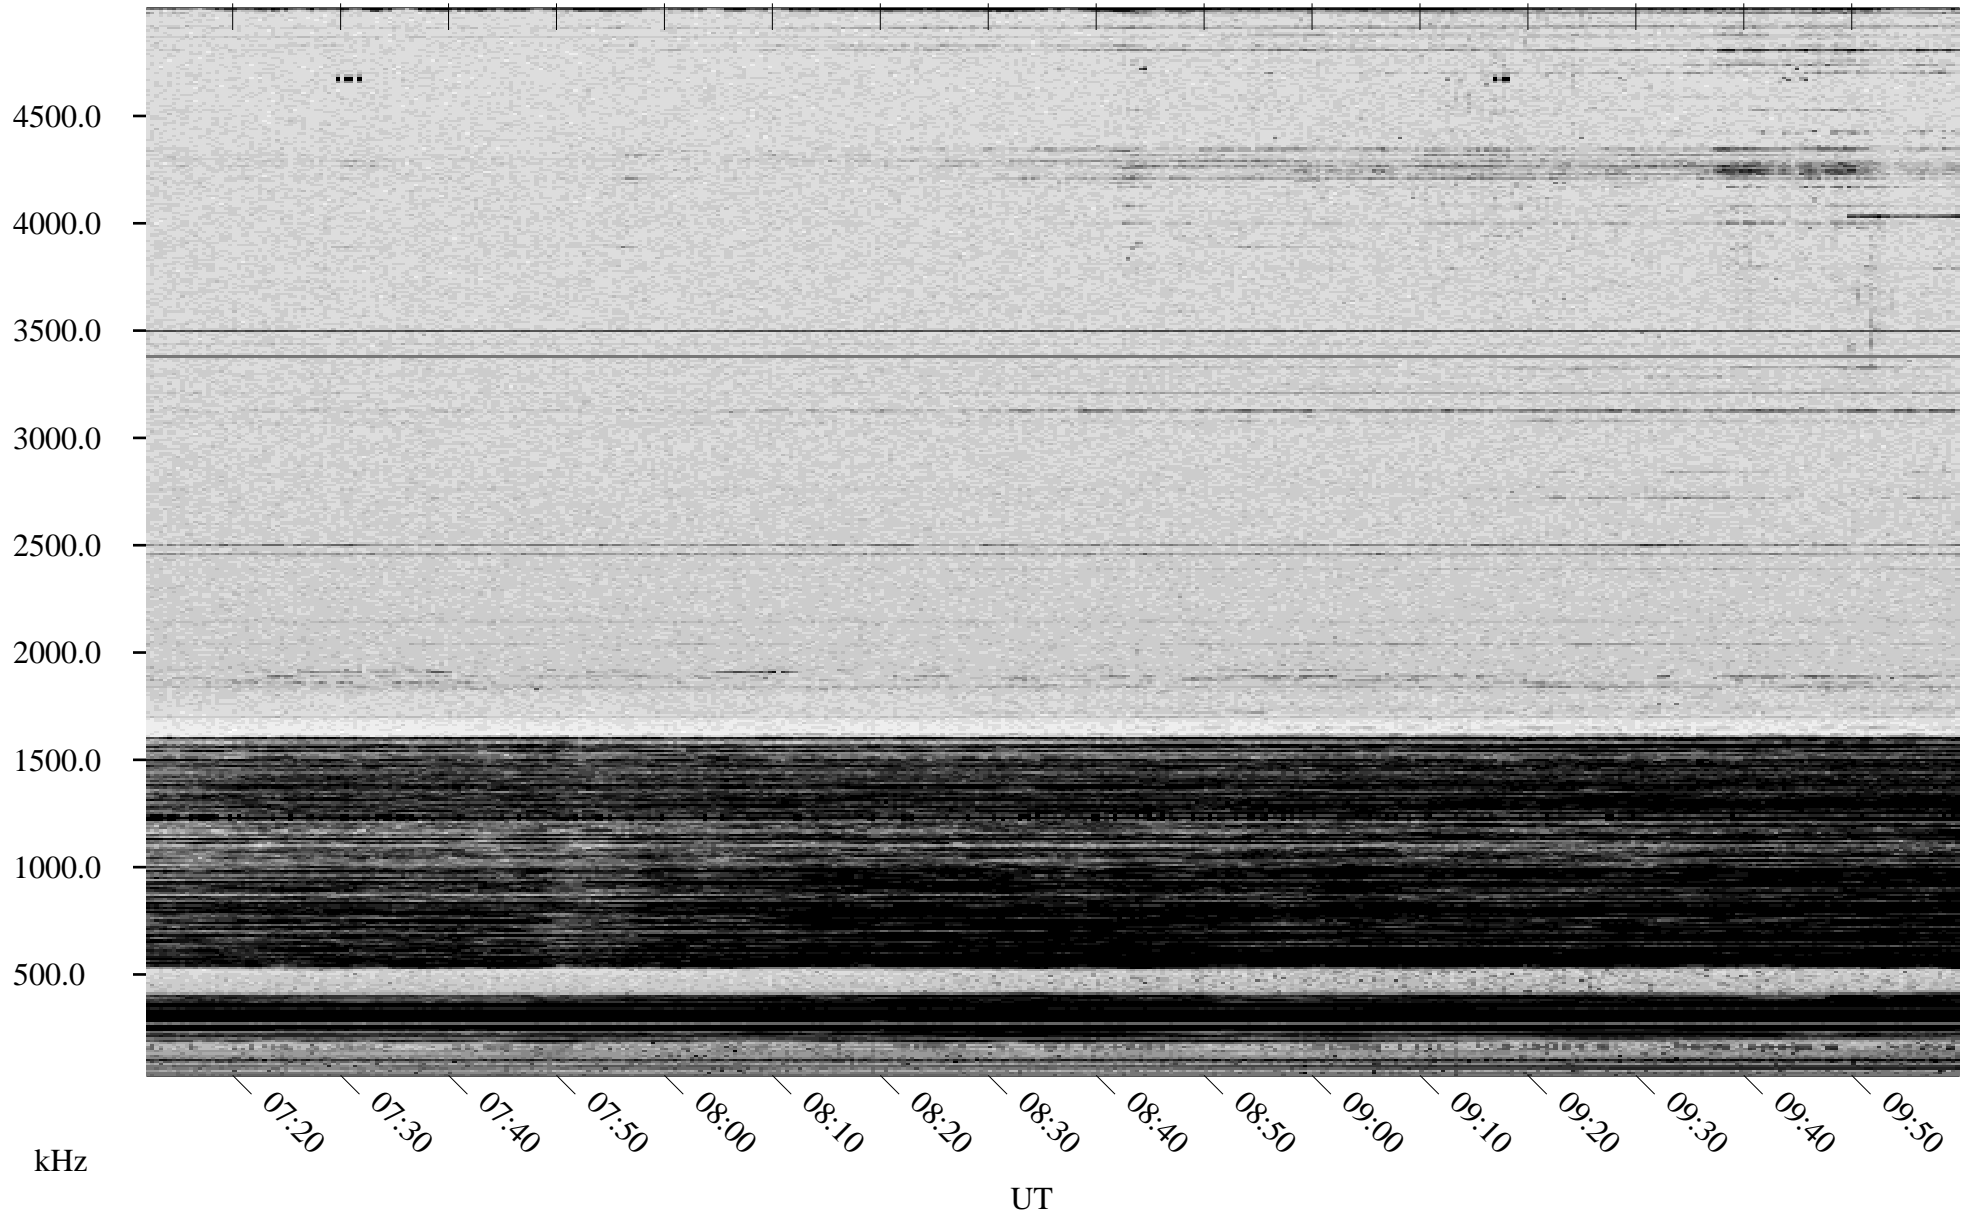

02/27/1998 Churchill, Manitoba

Linear Scale Black = 161 White = 15

ch98058l.r00m max_12

Page 1

02/27/1998 Churchill, Manitoba

Linear Scale Black = 161 White = 15

ch98058l.r00m max_12

Page 2

02/28/1998 Churchill, Manitoba

Linear Scale Black = 161 White = 15

ch98058l.r00m max_12

Page 3

02/28/1998 Churchill, Manitoba

Linear Scale Black = 161 White = 15

ch98058l.r00m max_12

Page 4

02/28/1998 Churchill, Manitoba

Linear Scale Black = 161 White = 15

ch98058l.r00m max_12

Page 5

02/28/1998 Churchill, Manitoba

Linear Scale Black = 161 White = 15

ch98058l.r00m max_12

Page 6

02/28/1998 Churchill, Manitoba

Linear Scale Black = 161 White = 15

ch98058l.r00m max_12

Page 7

02/28/1998 Churchill, Manitoba

Linear Scale Black = 161 White = 15

ch98058l.r00m max_12

Page 8