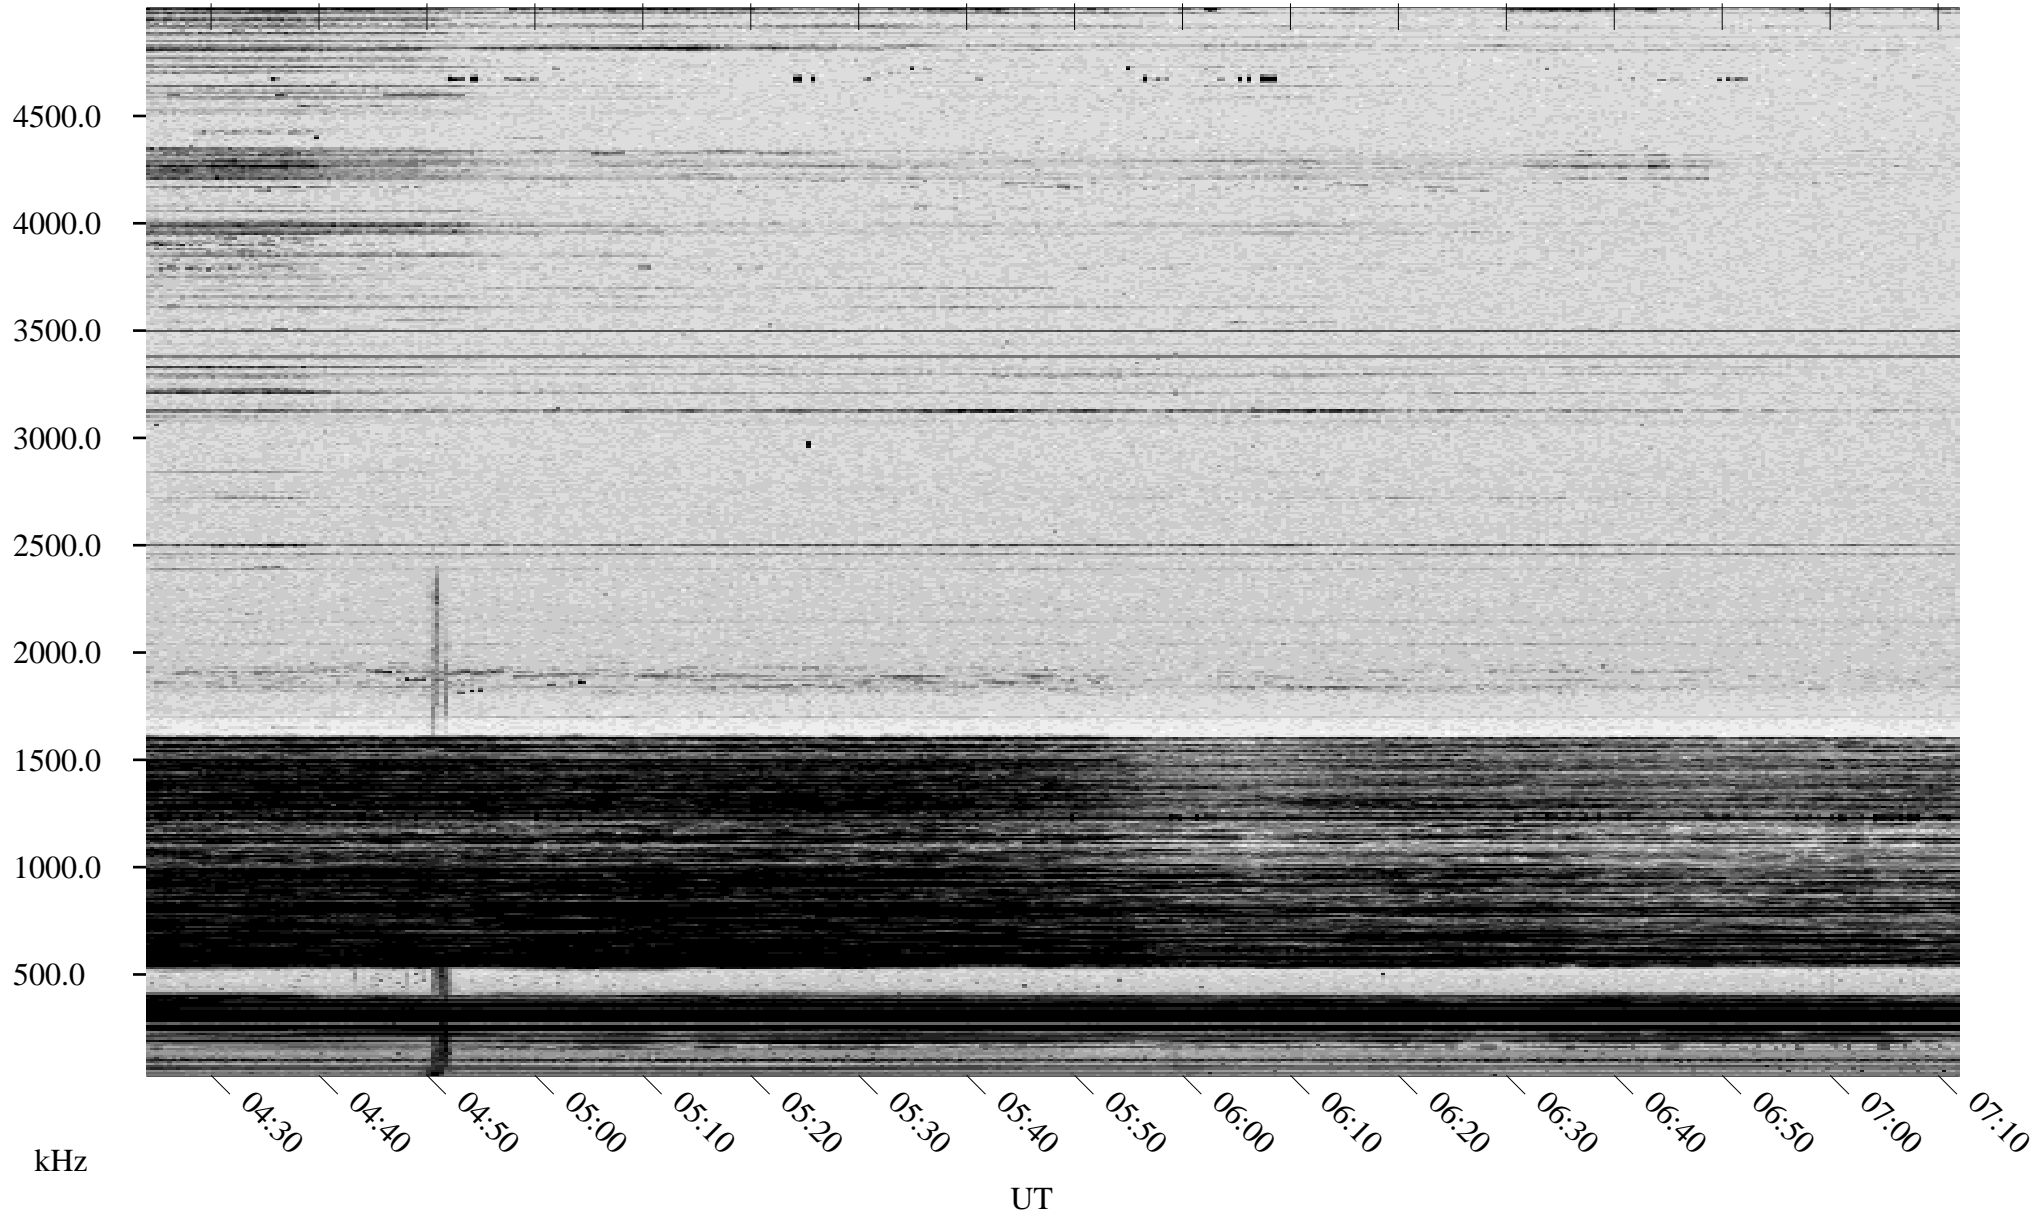

02/27/1998 Churchill, Manitoba

Linear Scale Black = 161 White = 15

ch98058l.r00m max_12

Page 1

02/27/1998 Churchill, Manitoba

Linear Scale Black = 161 White = 15

ch98058l.r00m max_12

Page 2

02/28/1998 Churchill, Manitoba

Linear Scale Black = 161 White = 15

ch98058l.r00m max_12

Page 3

02/28/1998 Churchill, Manitoba

Linear Scale Black = 161 White = 15

ch98058l.r00m max_12

Page 4

02/28/1998 Churchill, Manitoba

Linear Scale Black = 161 White = 15

ch98058l.r00m max_12

Page 5

02/28/1998 Churchill, Manitoba

Linear Scale Black = 161 White = 15

ch98058l.r00m max_12

Page 6

02/28/1998 Churchill, Manitoba

Linear Scale Black = 161 White = 15

ch98058l.r00m max_12

Page 7

02/28/1998 Churchill, Manitoba

Linear Scale Black = 161 White = 15

ch98058l.r00m max_12

Page 8