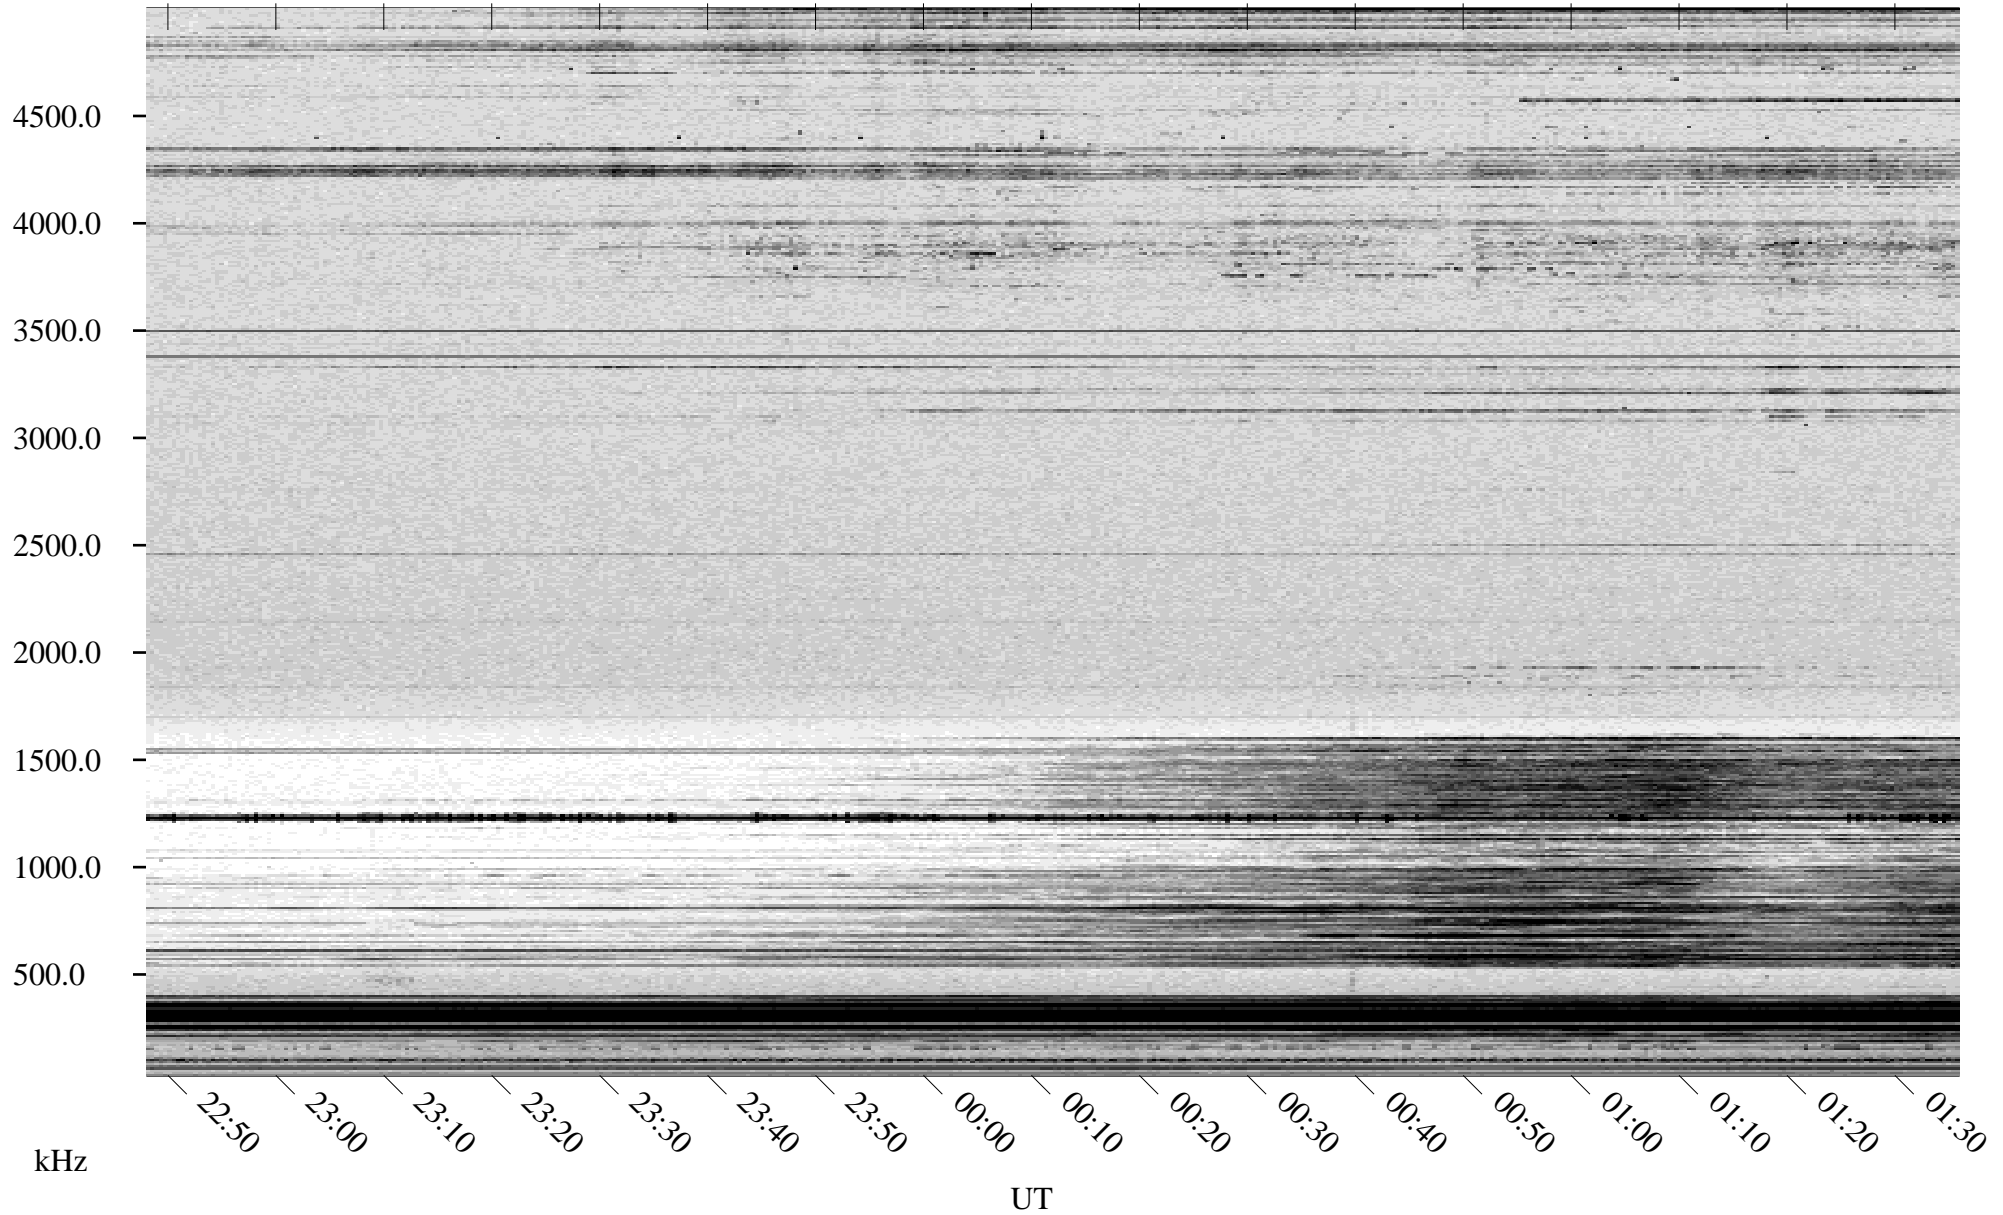

02/27/1998 Churchill, Manitoba

Linear Scale Black = 161 White = 15

ch98058l.r00m max_12

Page 1

02/27/1998 Churchill, Manitoba

Linear Scale Black = 161 White = 15

ch98058l.r00m max_12

Page 2

02/28/1998 Churchill, Manitoba

Linear Scale Black = 161 White = 15

ch98058l.r00m max_12

Page 3

02/28/1998 Churchill, Manitoba

Linear Scale Black = 161 White = 15

ch98058l.r00m max_12

Page 4

02/28/1998 Churchill, Manitoba

Linear Scale Black = 161 White = 15

ch98058l.r00m max_12

Page 5

02/28/1998 Churchill, Manitoba

Linear Scale Black = 161 White = 15

ch98058l.r00m max_12

Page 6

02/28/1998 Churchill, Manitoba

Linear Scale Black = 161 White = 15

ch98058l.r00m max_12

Page 7

02/28/1998 Churchill, Manitoba

Linear Scale Black = 161 White = 15

ch98058l.r00m max_12

Page 8