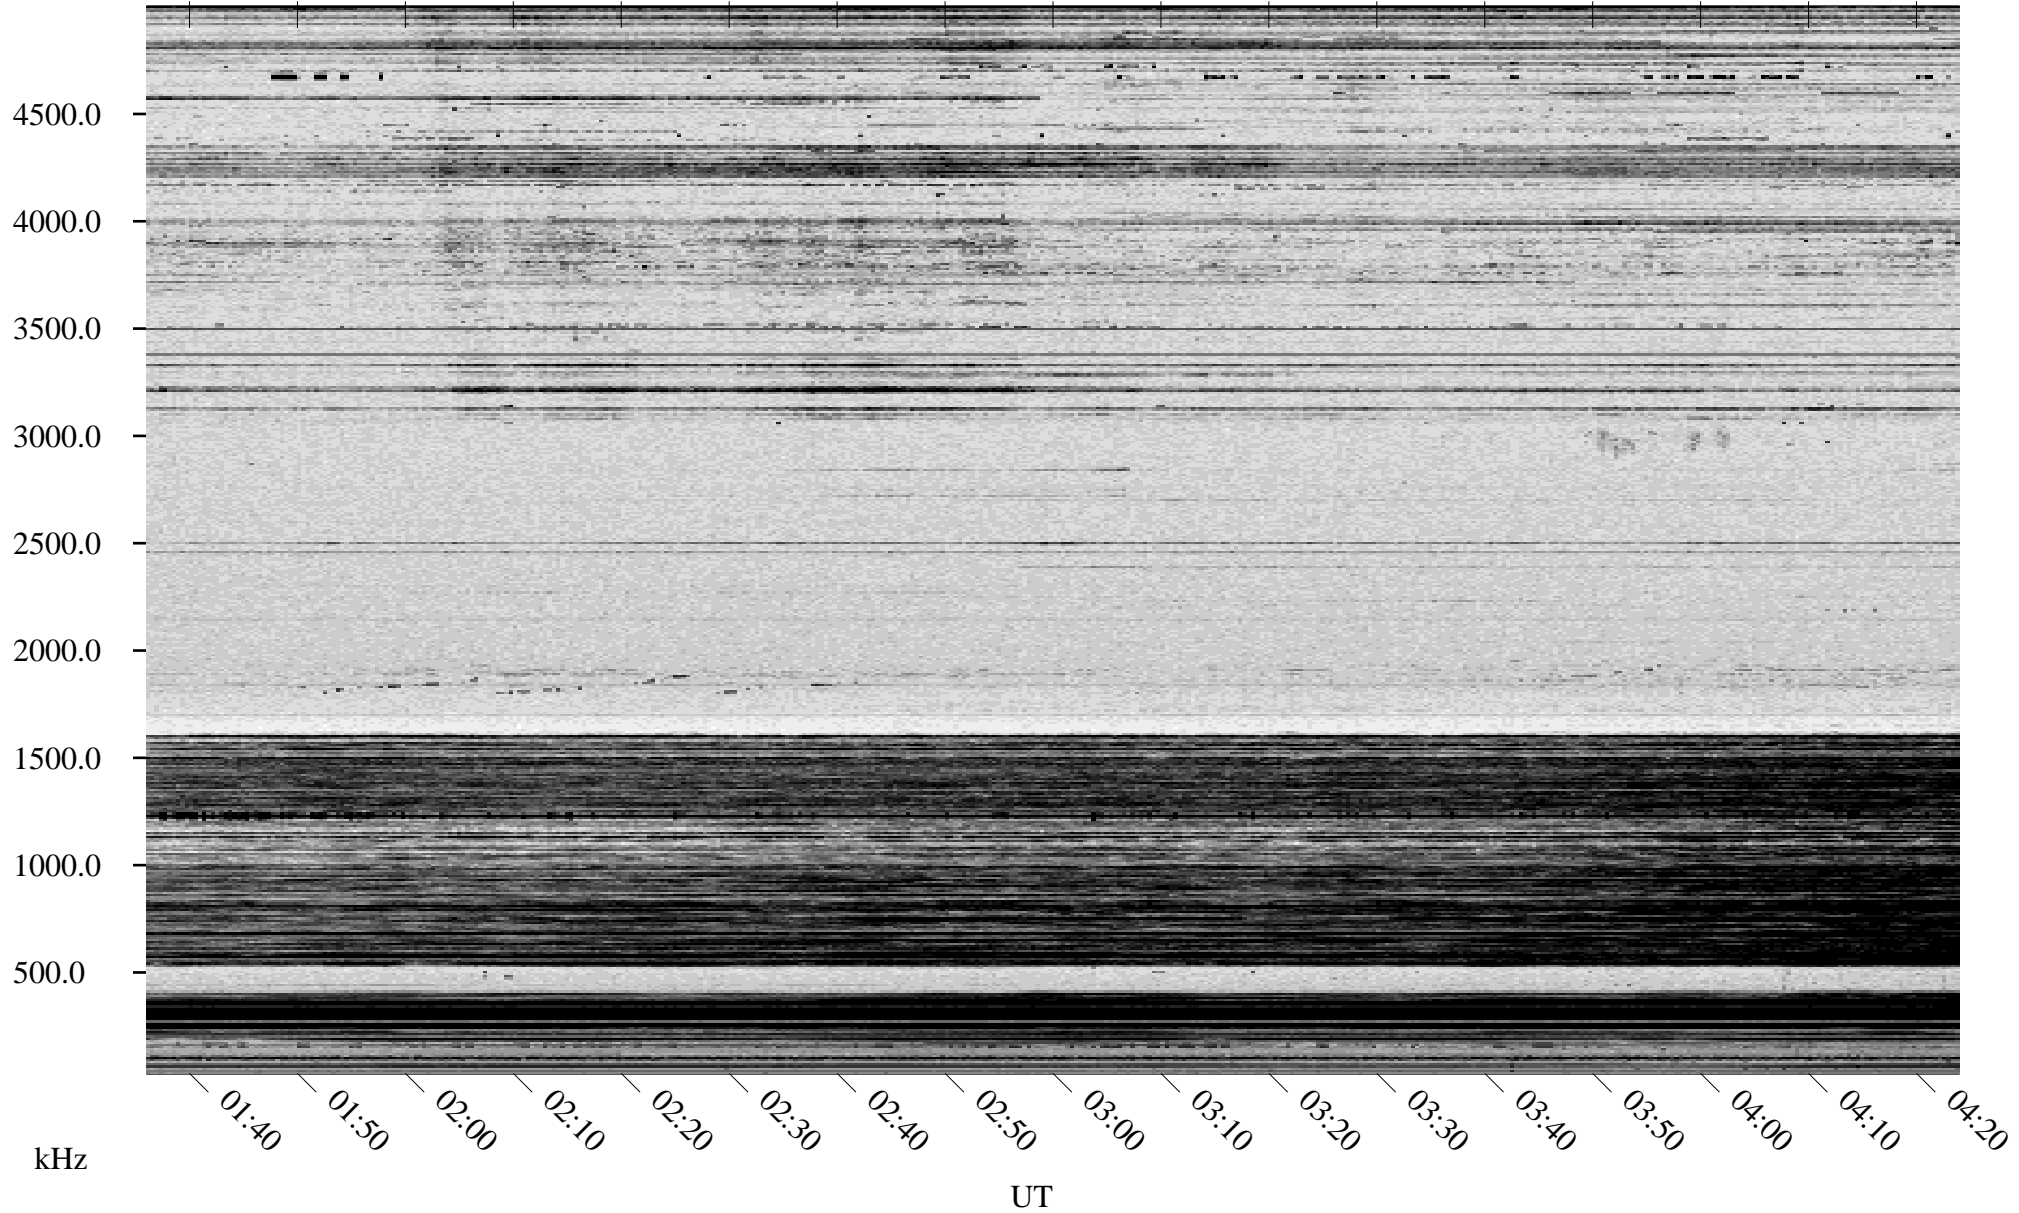

02/27/1998 Churchill, Manitoba

Linear Scale Black = 161 White = 15

ch98058l.r00m max_12

Page 1

02/27/1998 Churchill, Manitoba

Linear Scale Black = 161 White = 15

ch98058l.r00m max_12

Page 2

02/28/1998 Churchill, Manitoba

Linear Scale Black = 161 White = 15

ch98058l.r00m max_12

Page 3

02/28/1998 Churchill, Manitoba

Linear Scale Black = 161 White = 15

ch98058l.r00m max_12

Page 4

02/28/1998 Churchill, Manitoba

Linear Scale Black = 161 White = 15

ch98058l.r00m max_12

Page 5

02/28/1998 Churchill, Manitoba

Linear Scale Black = 161 White = 15

ch98058l.r00m max_12

Page 6

02/28/1998 Churchill, Manitoba

Linear Scale Black = 161 White = 15

ch98058l.r00m max_12

Page 7

02/28/1998 Churchill, Manitoba

Linear Scale Black = 161 White = 15

ch98058l.r00m max_12

Page 8