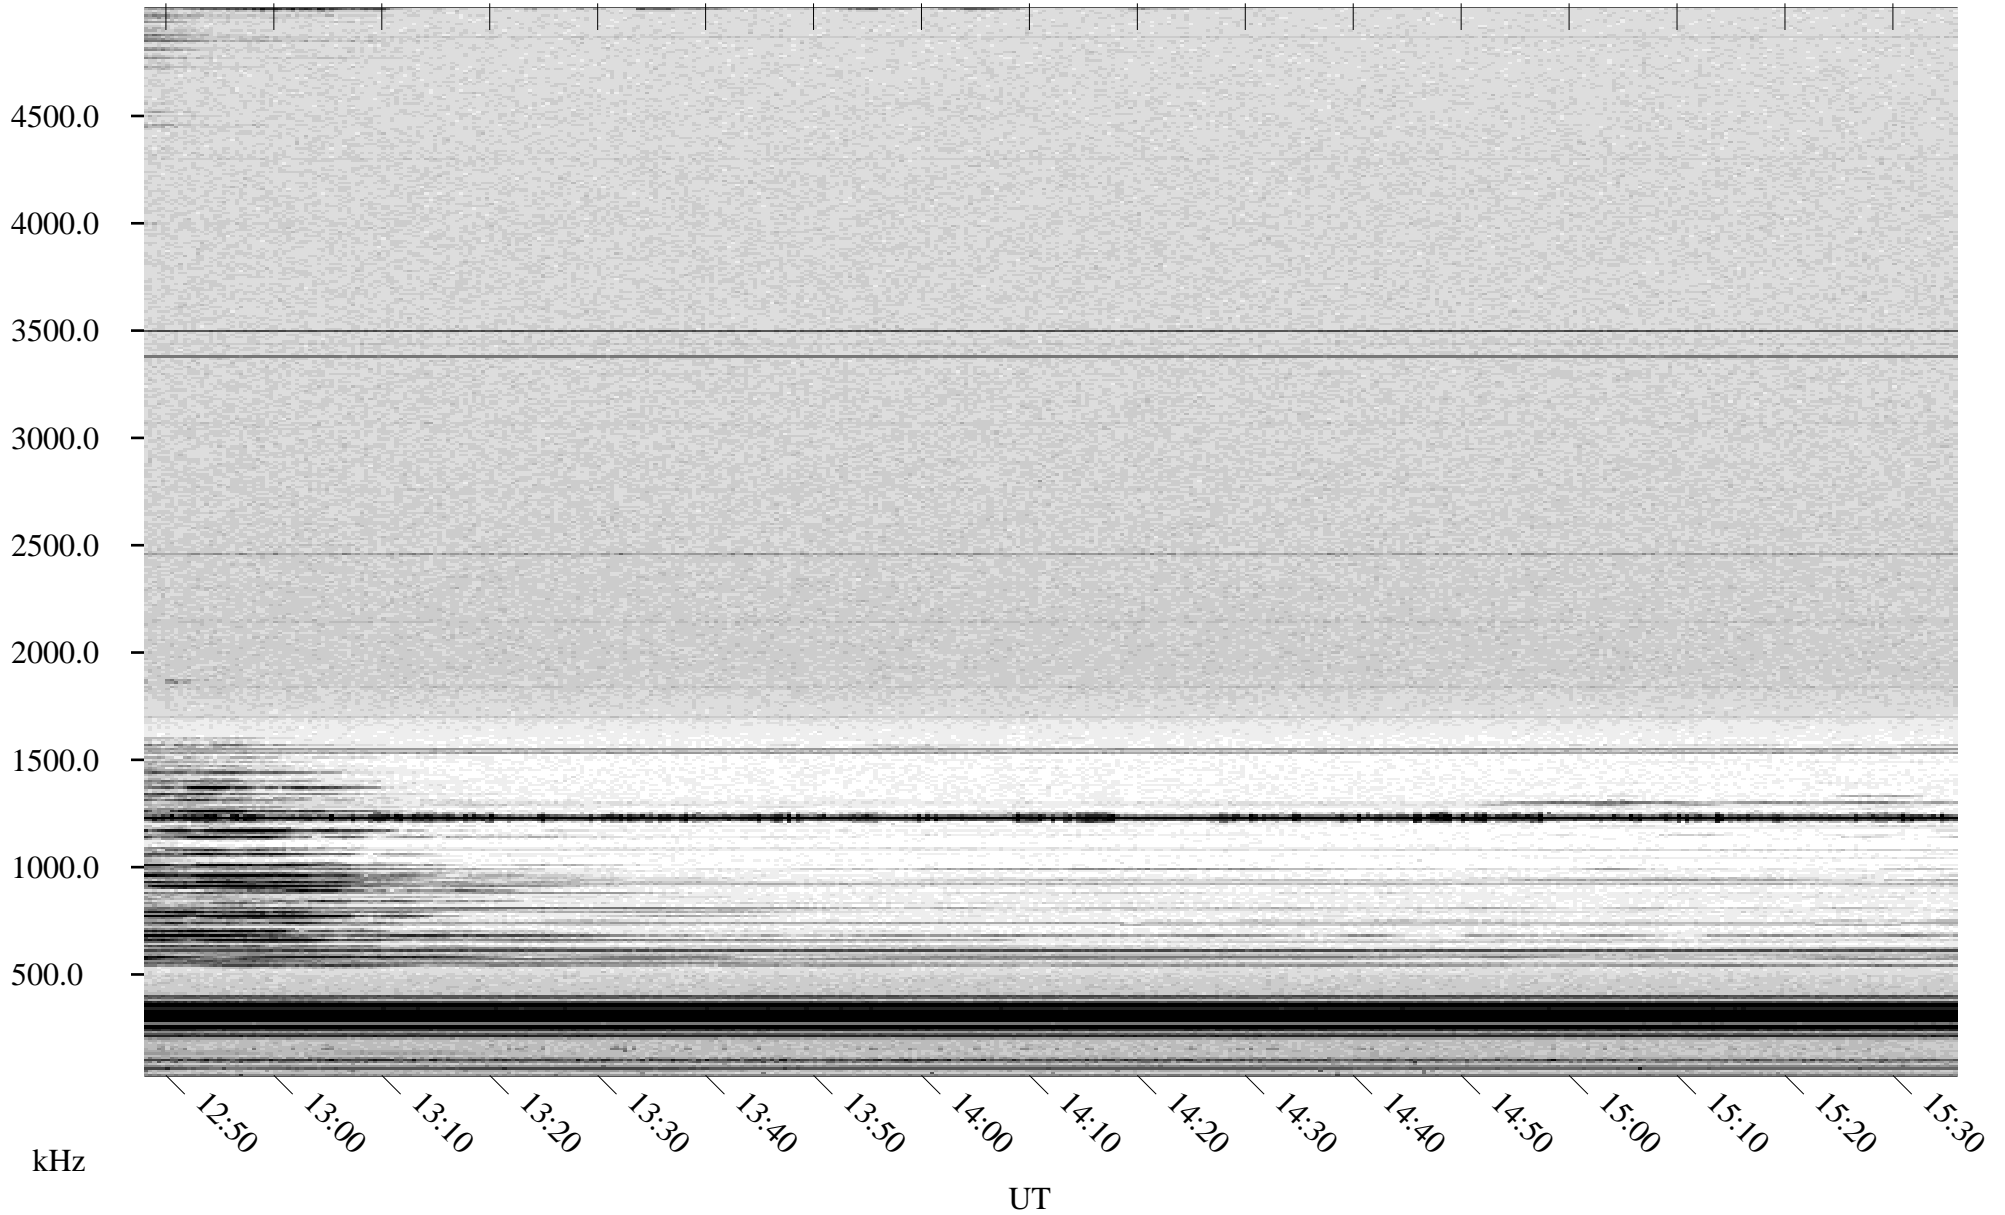

02/27/1998 Churchill, Manitoba

Linear Scale Black = 161 White = 15

ch98058l.r00m max_12

Page 1

02/27/1998 Churchill, Manitoba

Linear Scale Black = 161 White = 15

ch98058l.r00m max_12

Page 2

02/28/1998 Churchill, Manitoba

Linear Scale Black = 161 White = 15

ch98058l.r00m max_12

Page 3

02/28/1998 Churchill, Manitoba

Linear Scale Black = 161 White = 15

ch98058l.r00m max_12

Page 4

02/28/1998 Churchill, Manitoba

Linear Scale Black = 161 White = 15

ch98058l.r00m max_12

Page 5

02/28/1998 Churchill, Manitoba

Linear Scale Black = 161 White = 15

ch98058l.r00m max_12

Page 6

02/28/1998 Churchill, Manitoba

Linear Scale Black = 161 White = 15

ch98058l.r00m max_12

Page 7

02/28/1998 Churchill, Manitoba

Linear Scale Black = 161 White = 15

ch98058l.r00m max_12

Page 8