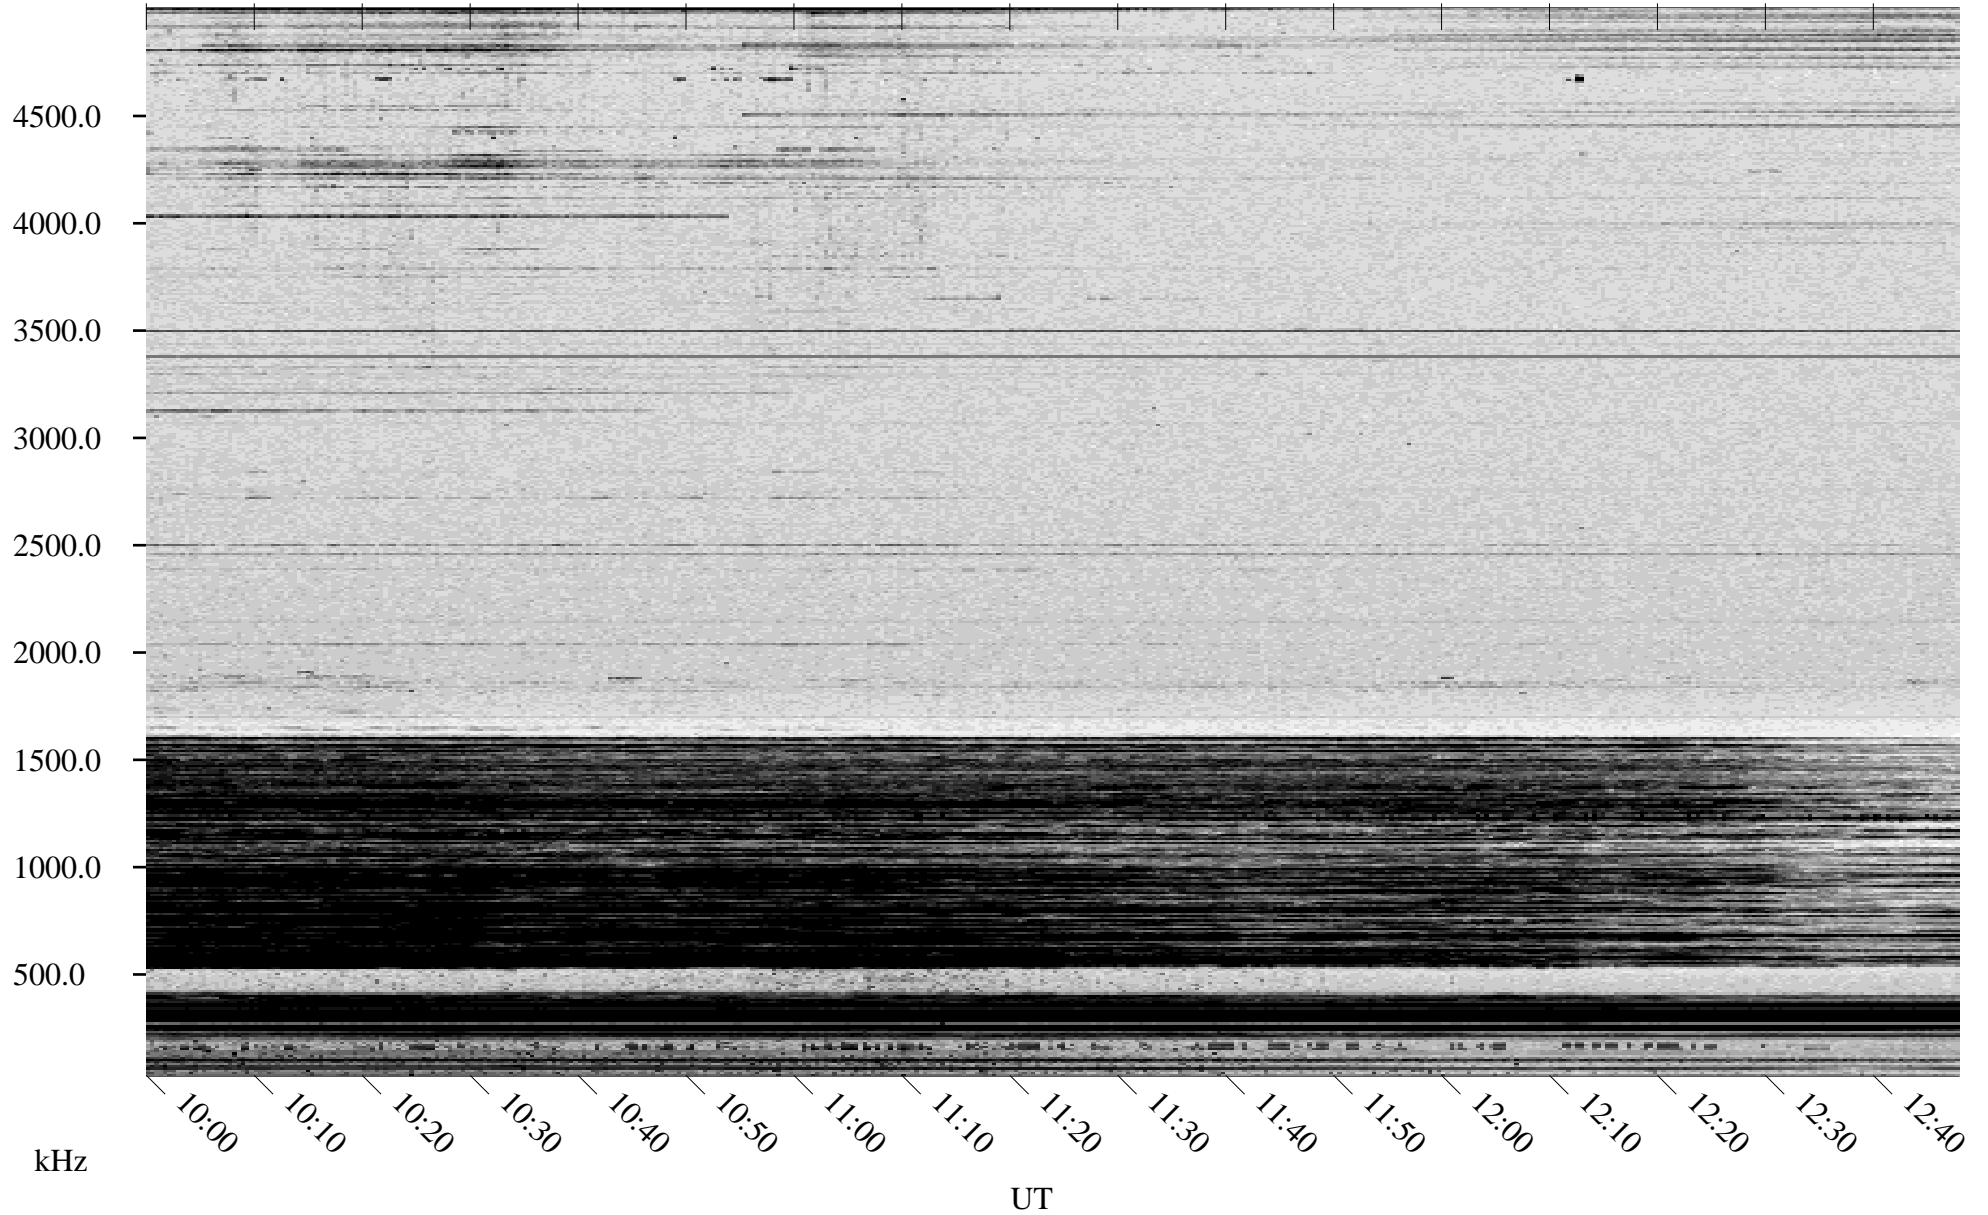

02/27/1998 Churchill, Manitoba

Linear Scale Black = 161 White = 15

ch98058l.r00m max_12

Page 1

02/27/1998 Churchill, Manitoba

Linear Scale Black = 161 White = 15

ch98058l.r00m max_12

Page 2

02/28/1998 Churchill, Manitoba

Linear Scale Black = 161 White = 15

ch98058l.r00m max_12

Page 3

02/28/1998 Churchill, Manitoba

Linear Scale Black = 161 White = 15

ch98058l.r00m max_12

Page 4

02/28/1998 Churchill, Manitoba

Linear Scale Black = 161 White = 15

ch98058l.r00m max_12

Page 5

02/28/1998 Churchill, Manitoba

Linear Scale Black = 161 White = 15

ch98058l.r00m max_12

Page 6

02/28/1998 Churchill, Manitoba

Linear Scale Black = 161 White = 15

ch98058l.r00m max_12

Page 7

02/28/1998 Churchill, Manitoba

Linear Scale Black = 161 White = 15

ch98058l.r00m max_12

Page 8