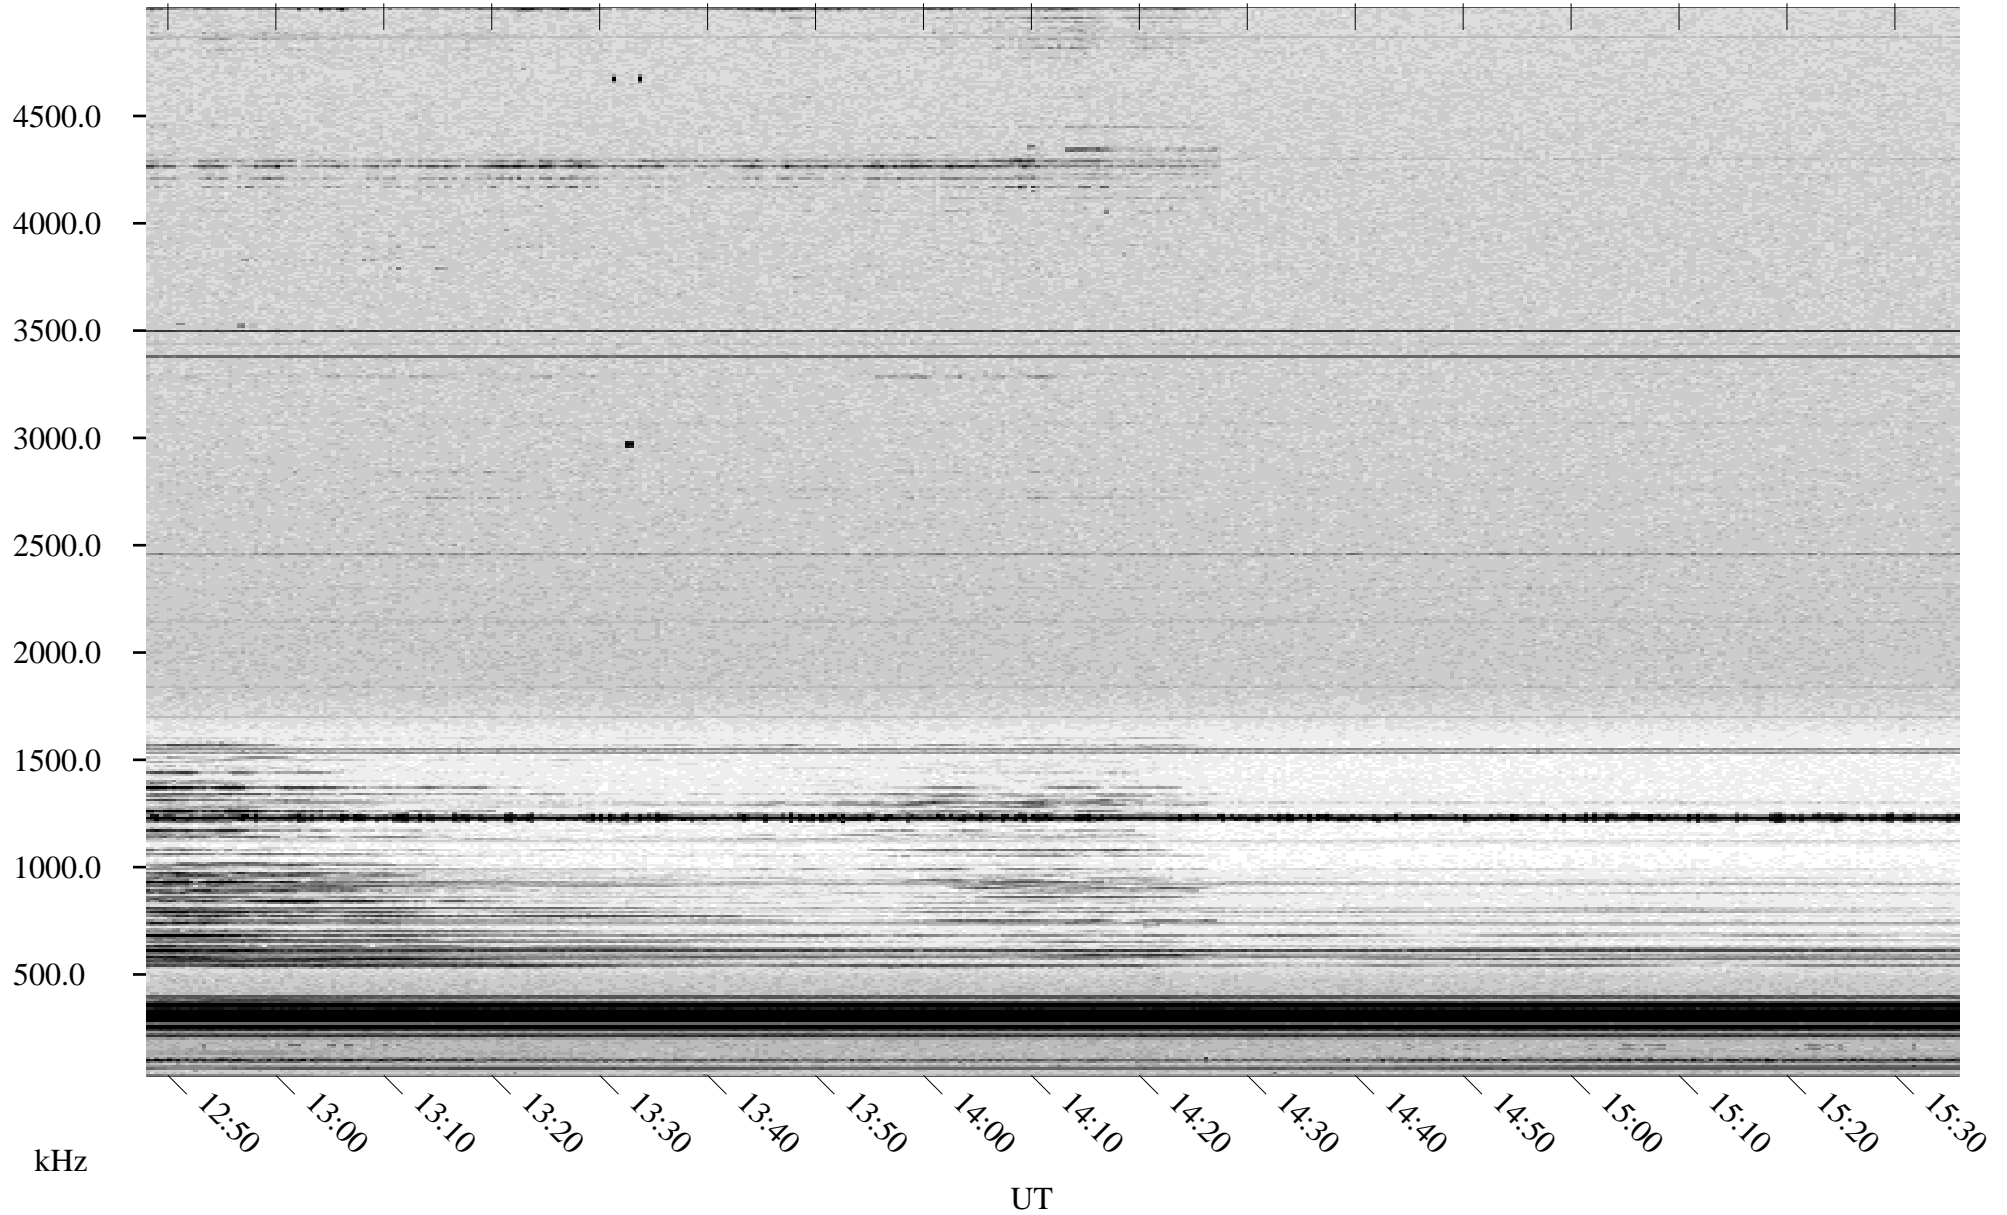

03/01/1998 Churchill, Manitoba

Linear Scale Black = 161 White = 15

ch98060l.r00m max_12

Page 1

03/01/1998 Churchill, Manitoba

Linear Scale Black = 161 White = 15

ch98060l.r00m max_12

Page 2

03/02/1998 Churchill, Manitoba

Linear Scale Black = 161 White = 15

ch98060l.r00m max_12

Page 3

03/02/1998 Churchill, Manitoba

Linear Scale Black = 161 White = 15

ch98060l.r00m max_12

Page 4

03/02/1998 Churchill, Manitoba

Linear Scale Black = 161 White = 15

ch98060l.r00m max_12

Page 5

03/02/1998 Churchill, Manitoba

Linear Scale Black = 161 White = 15

ch98060l.r00m max_12

Page 6

03/02/1998 Churchill, Manitoba

Linear Scale Black = 161 White = 15

ch98060l.r00m max_12

Page 7

03/02/1998 Churchill, Manitoba

Linear Scale Black = 161 White = 15

ch98060l.r00m max_12

Page 8