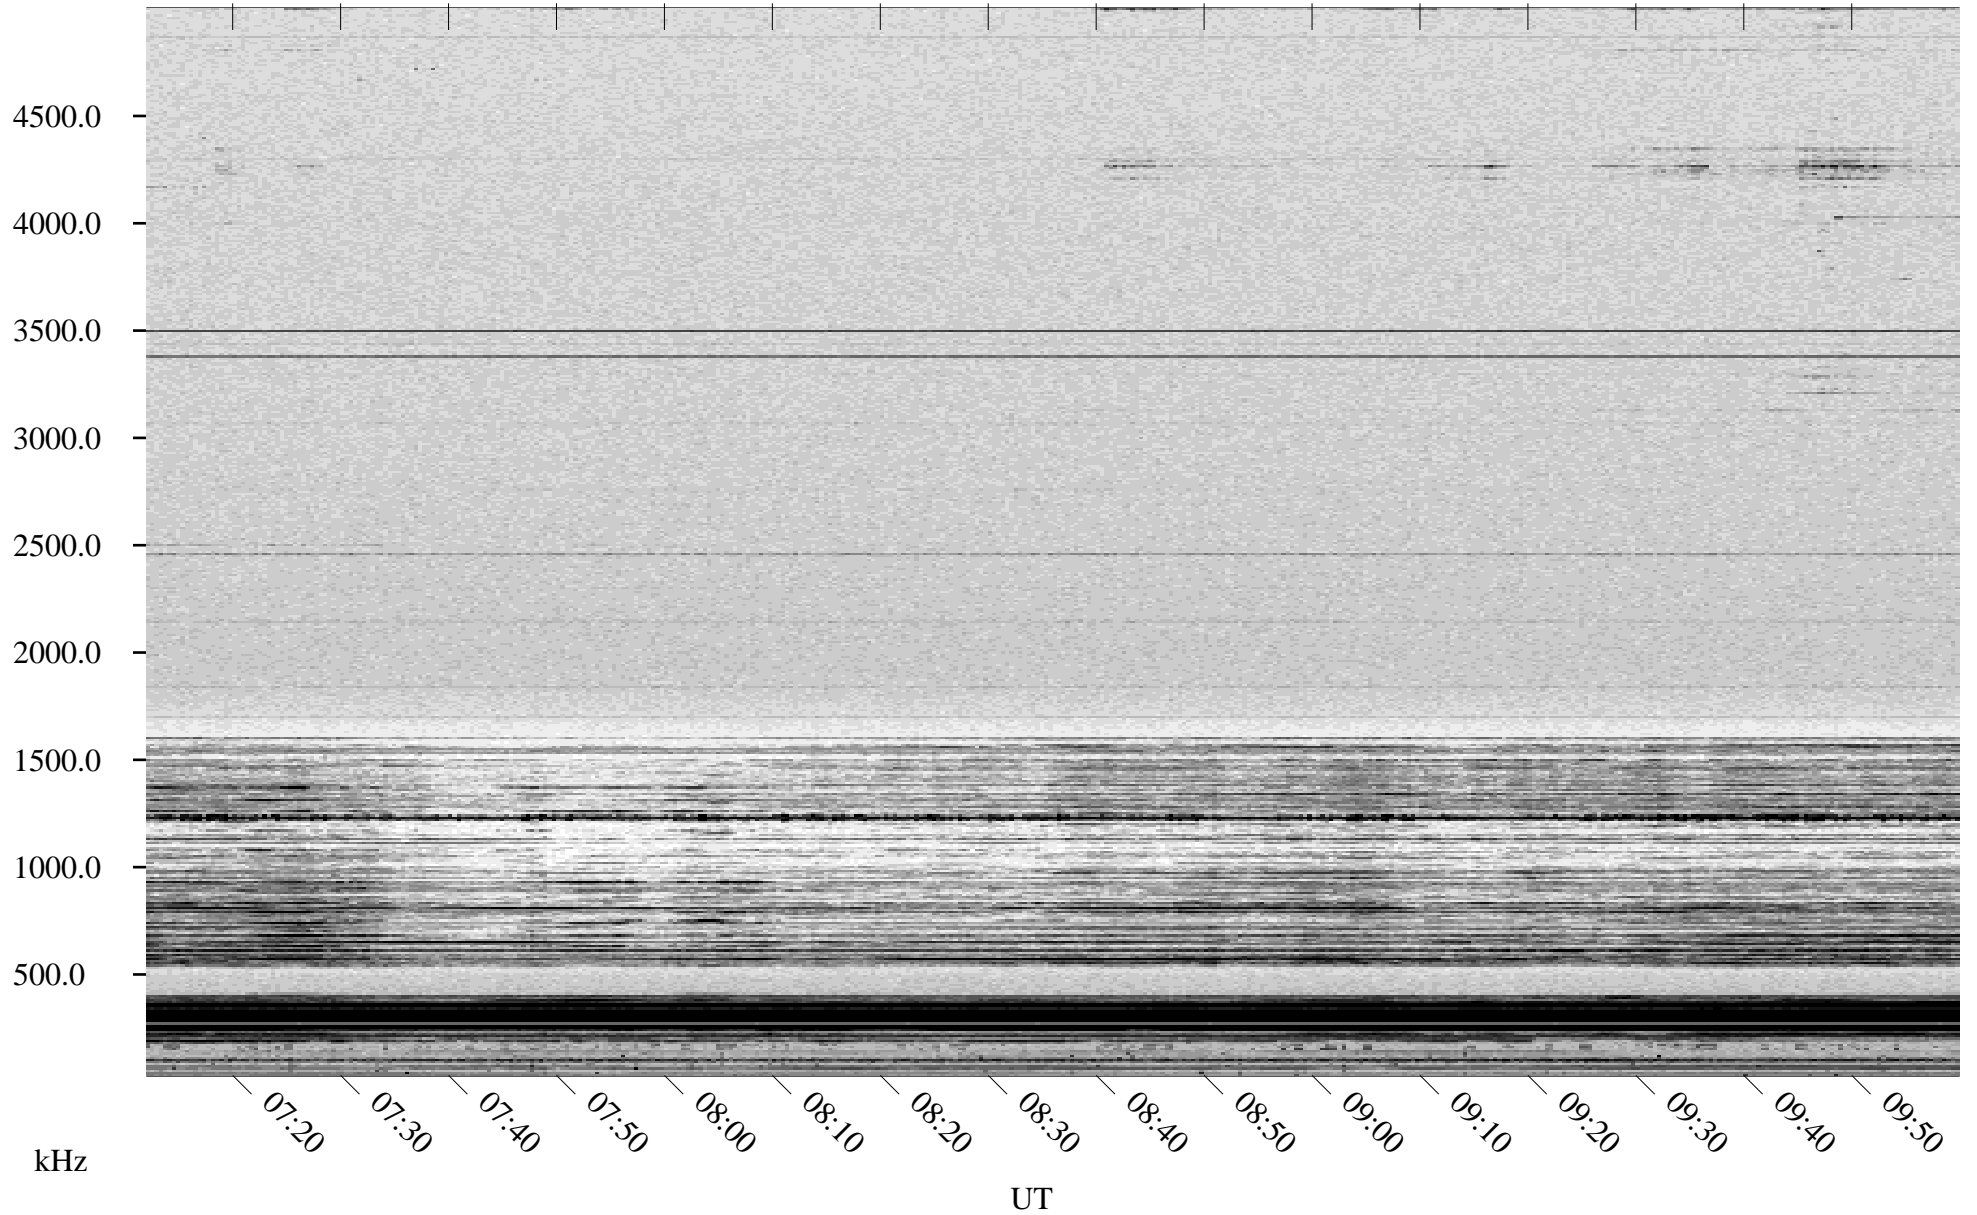

03/01/1998 Churchill, Manitoba

Linear Scale Black = 161 White = 15

ch98060l.r00m max_12

Page 1

03/01/1998 Churchill, Manitoba

Linear Scale Black = 161 White = 15

ch98060l.r00m max_12

Page 2

03/02/1998 Churchill, Manitoba

Linear Scale Black = 161 White = 15

ch98060l.r00m max_12

Page 3

03/02/1998 Churchill, Manitoba

Linear Scale Black = 161 White = 15

ch98060l.r00m max_12

Page 4

03/02/1998 Churchill, Manitoba

Linear Scale Black = 161 White = 15

ch98060l.r00m max_12

Page 5

03/02/1998 Churchill, Manitoba

Linear Scale Black = 161 White = 15

ch98060l.r00m max_12

Page 6

03/02/1998 Churchill, Manitoba

Linear Scale Black = 161 White = 15

ch98060l.r00m max_12

Page 7

03/02/1998 Churchill, Manitoba

Linear Scale Black = 161 White = 15

ch98060l.r00m max_12

Page 8