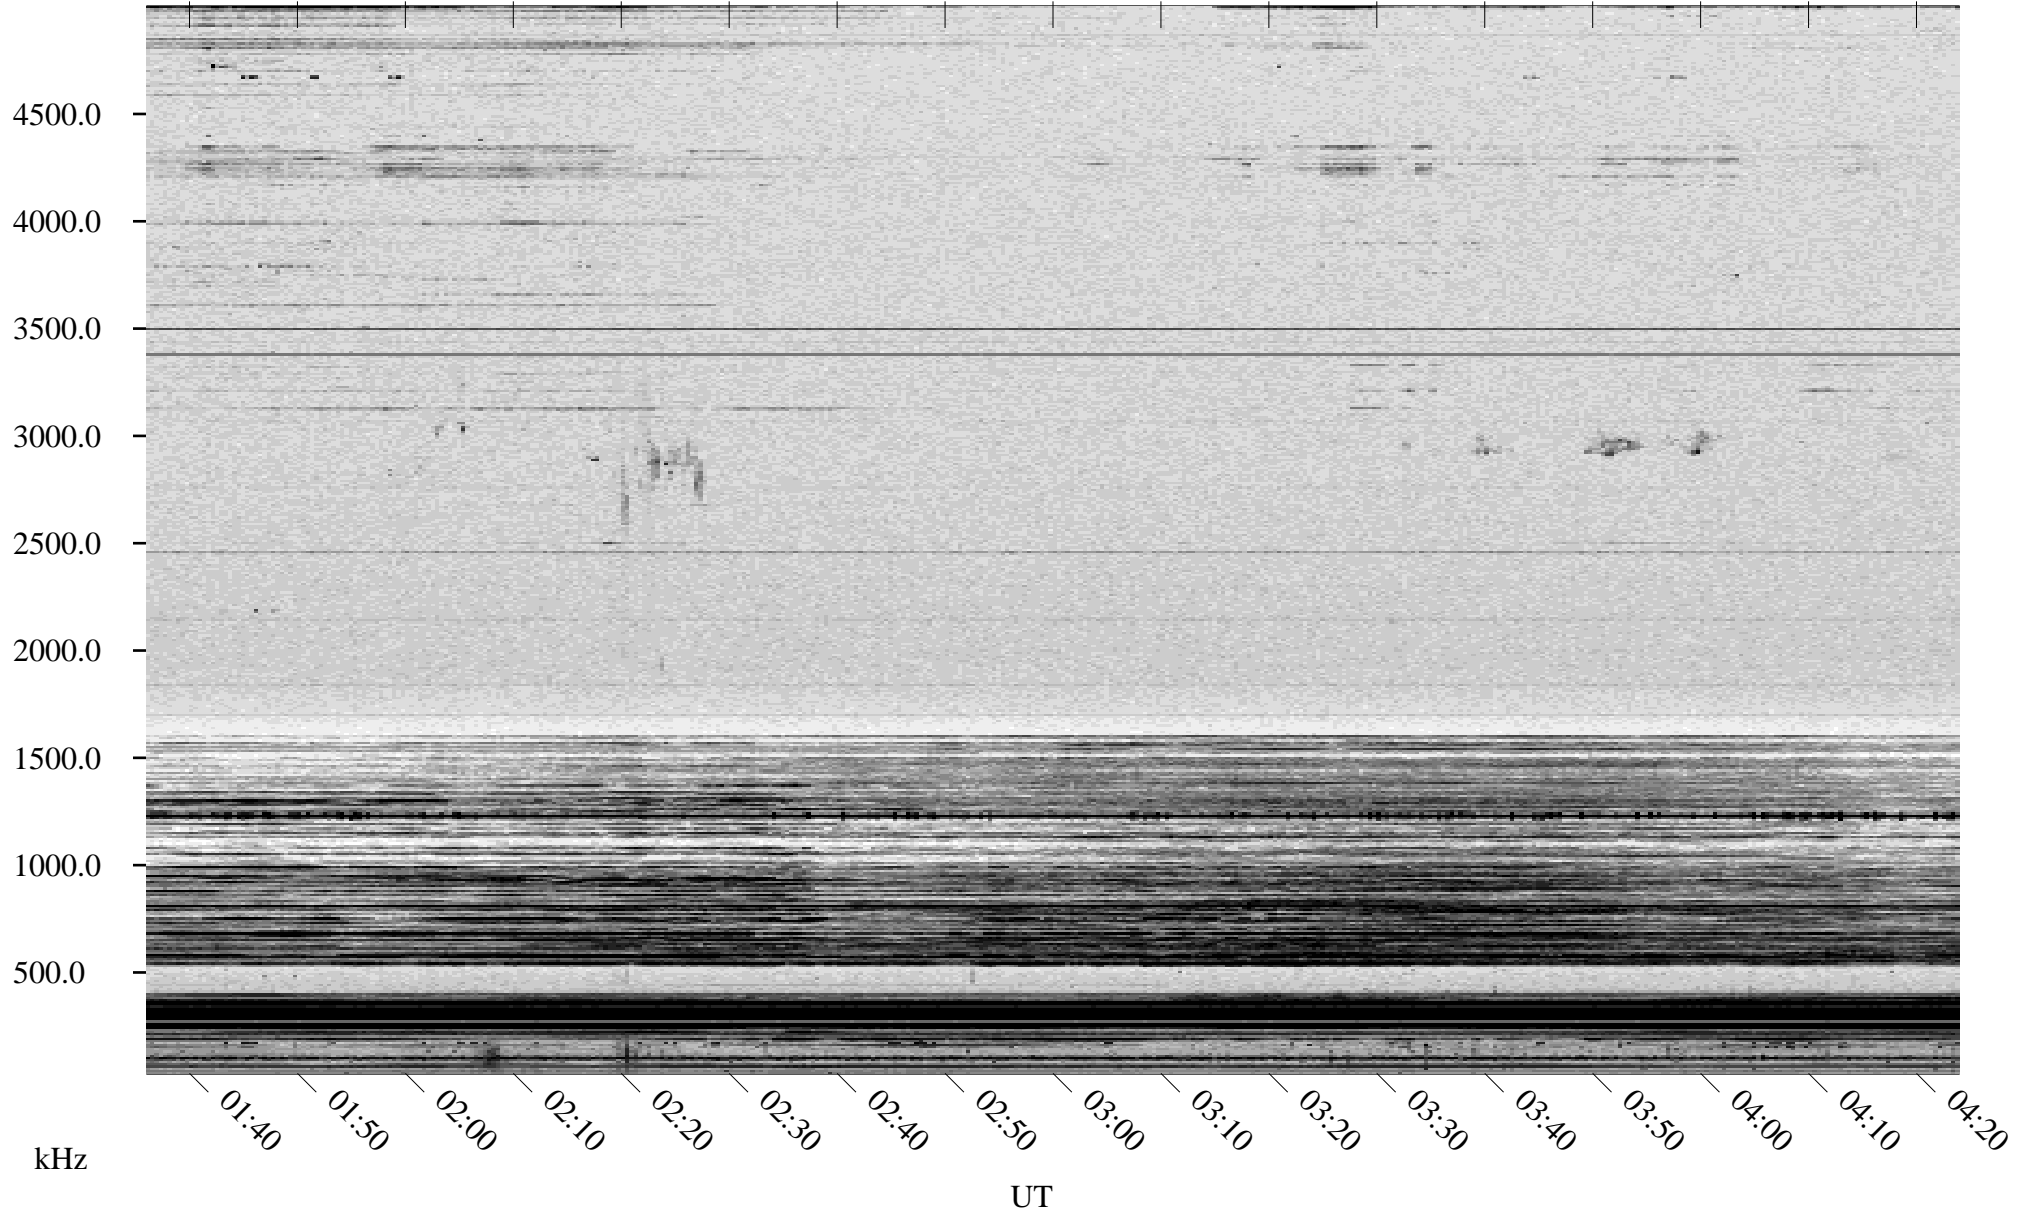

03/01/1998 Churchill, Manitoba

Linear Scale Black = 161 White = 15

ch98060l.r00m max_12

Page 1

03/01/1998 Churchill, Manitoba

Linear Scale Black = 161 White = 15

ch98060l.r00m max_12

Page 2

03/02/1998 Churchill, Manitoba

Linear Scale Black = 161 White = 15

ch98060l.r00m max_12

Page 3

03/02/1998 Churchill, Manitoba

Linear Scale Black = 161 White = 15

ch98060l.r00m max_12

Page 4

03/02/1998 Churchill, Manitoba

Linear Scale Black = 161 White = 15

ch98060l.r00m max_12

Page 5

03/02/1998 Churchill, Manitoba

Linear Scale Black = 161 White = 15

ch98060l.r00m max_12

Page 6

03/02/1998 Churchill, Manitoba

Linear Scale Black = 161 White = 15

ch98060l.r00m max_12

Page 7

03/02/1998 Churchill, Manitoba

Linear Scale Black = 161 White = 15

ch98060l.r00m max_12

Page 8