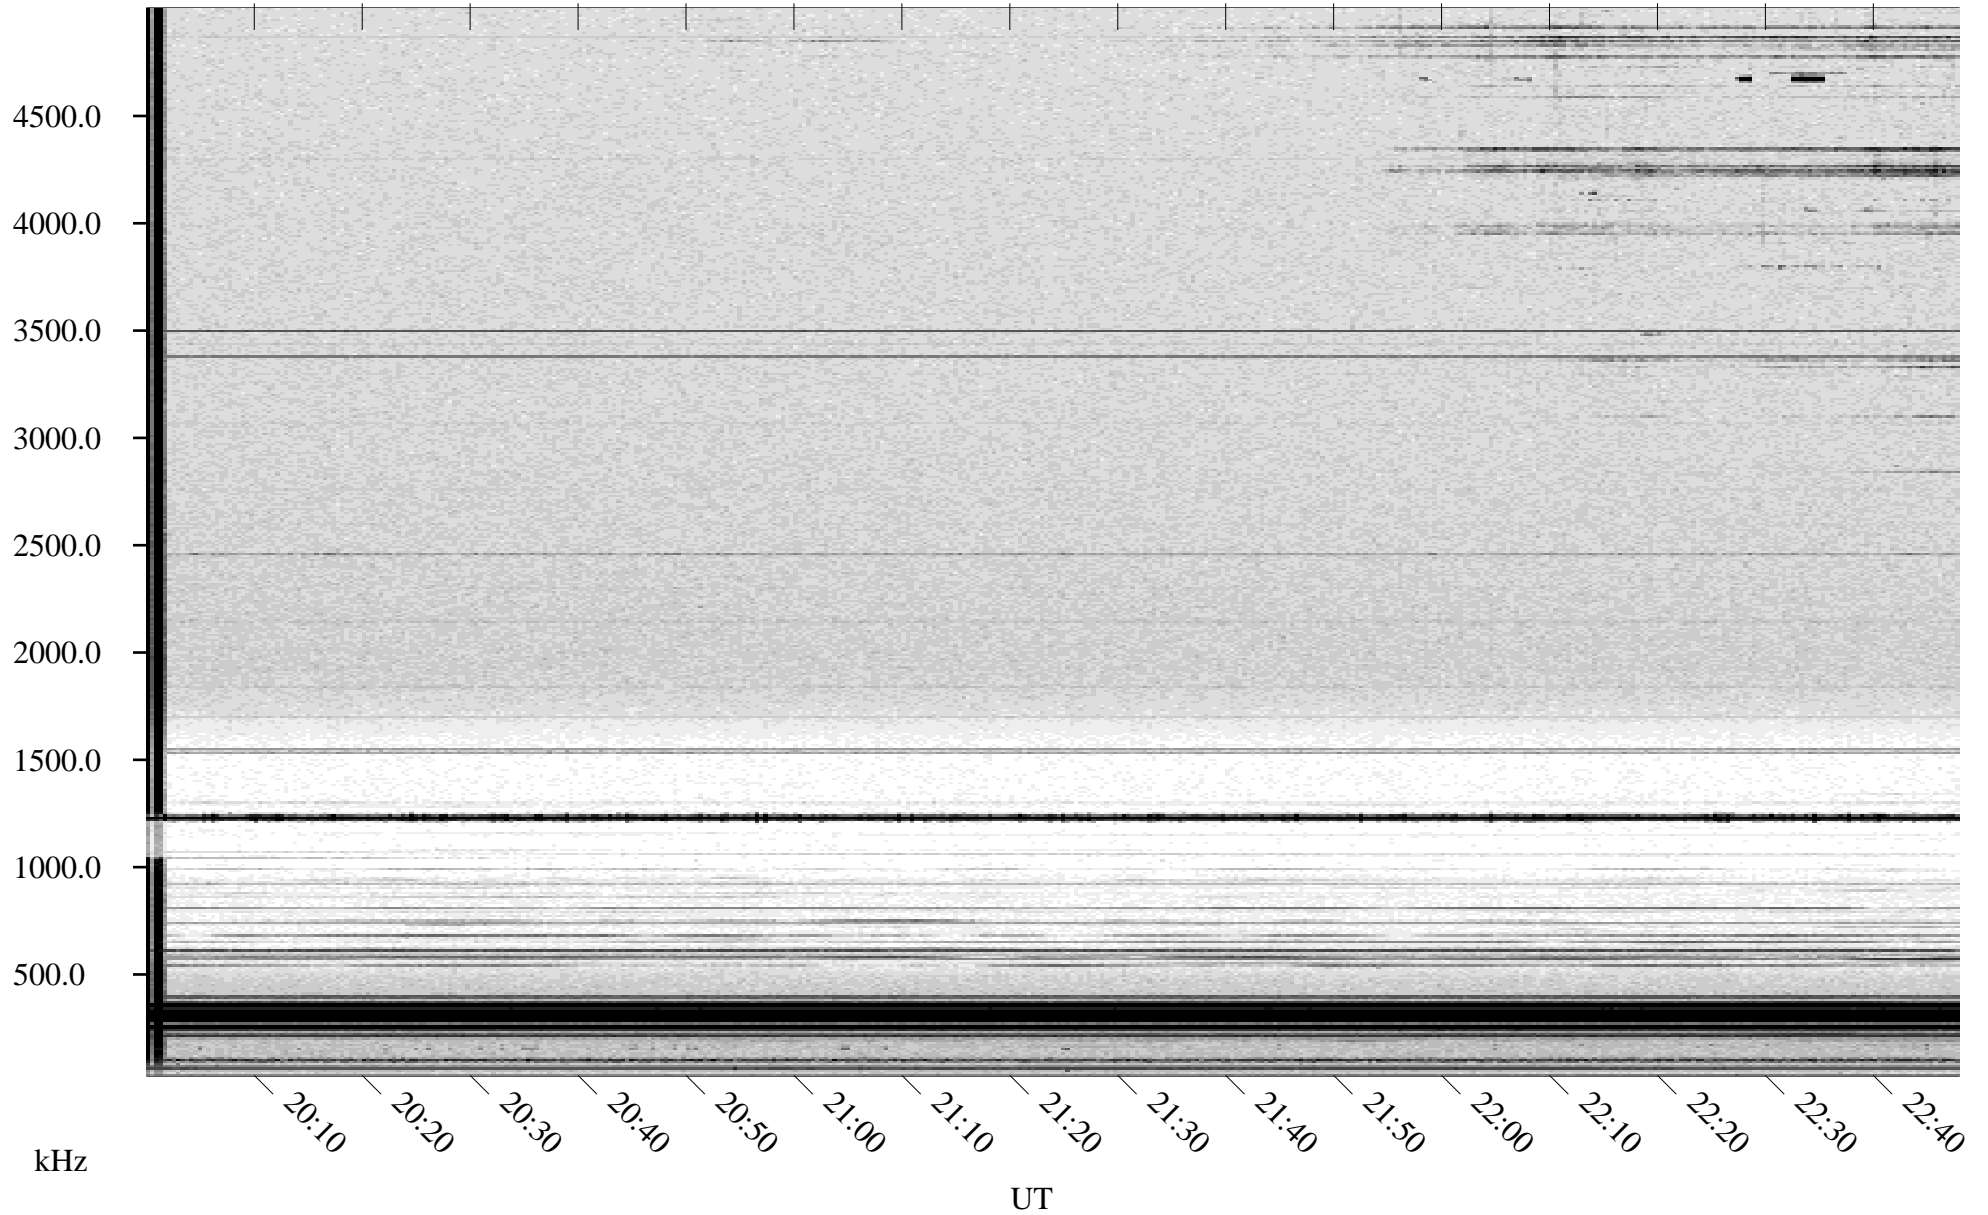

03/01/1998 Churchill, Manitoba

Linear Scale Black = 161 White = 15

ch98060l.r00m max_12

Page 1

03/01/1998 Churchill, Manitoba

Linear Scale Black = 161 White = 15

ch98060l.r00m max_12

Page 2

03/02/1998 Churchill, Manitoba

Linear Scale Black = 161 White = 15

ch98060l.r00m max_12

Page 3

03/02/1998 Churchill, Manitoba

Linear Scale Black = 161 White = 15

ch98060l.r00m max_12

Page 4

03/02/1998 Churchill, Manitoba

Linear Scale Black = 161 White = 15

ch98060l.r00m max_12

Page 5

03/02/1998 Churchill, Manitoba

Linear Scale Black = 161 White = 15

ch98060l.r00m max_12

Page 6

03/02/1998 Churchill, Manitoba

Linear Scale Black = 161 White = 15

ch98060l.r00m max_12

Page 7

03/02/1998 Churchill, Manitoba

Linear Scale Black = 161 White = 15

ch98060l.r00m max_12

Page 8