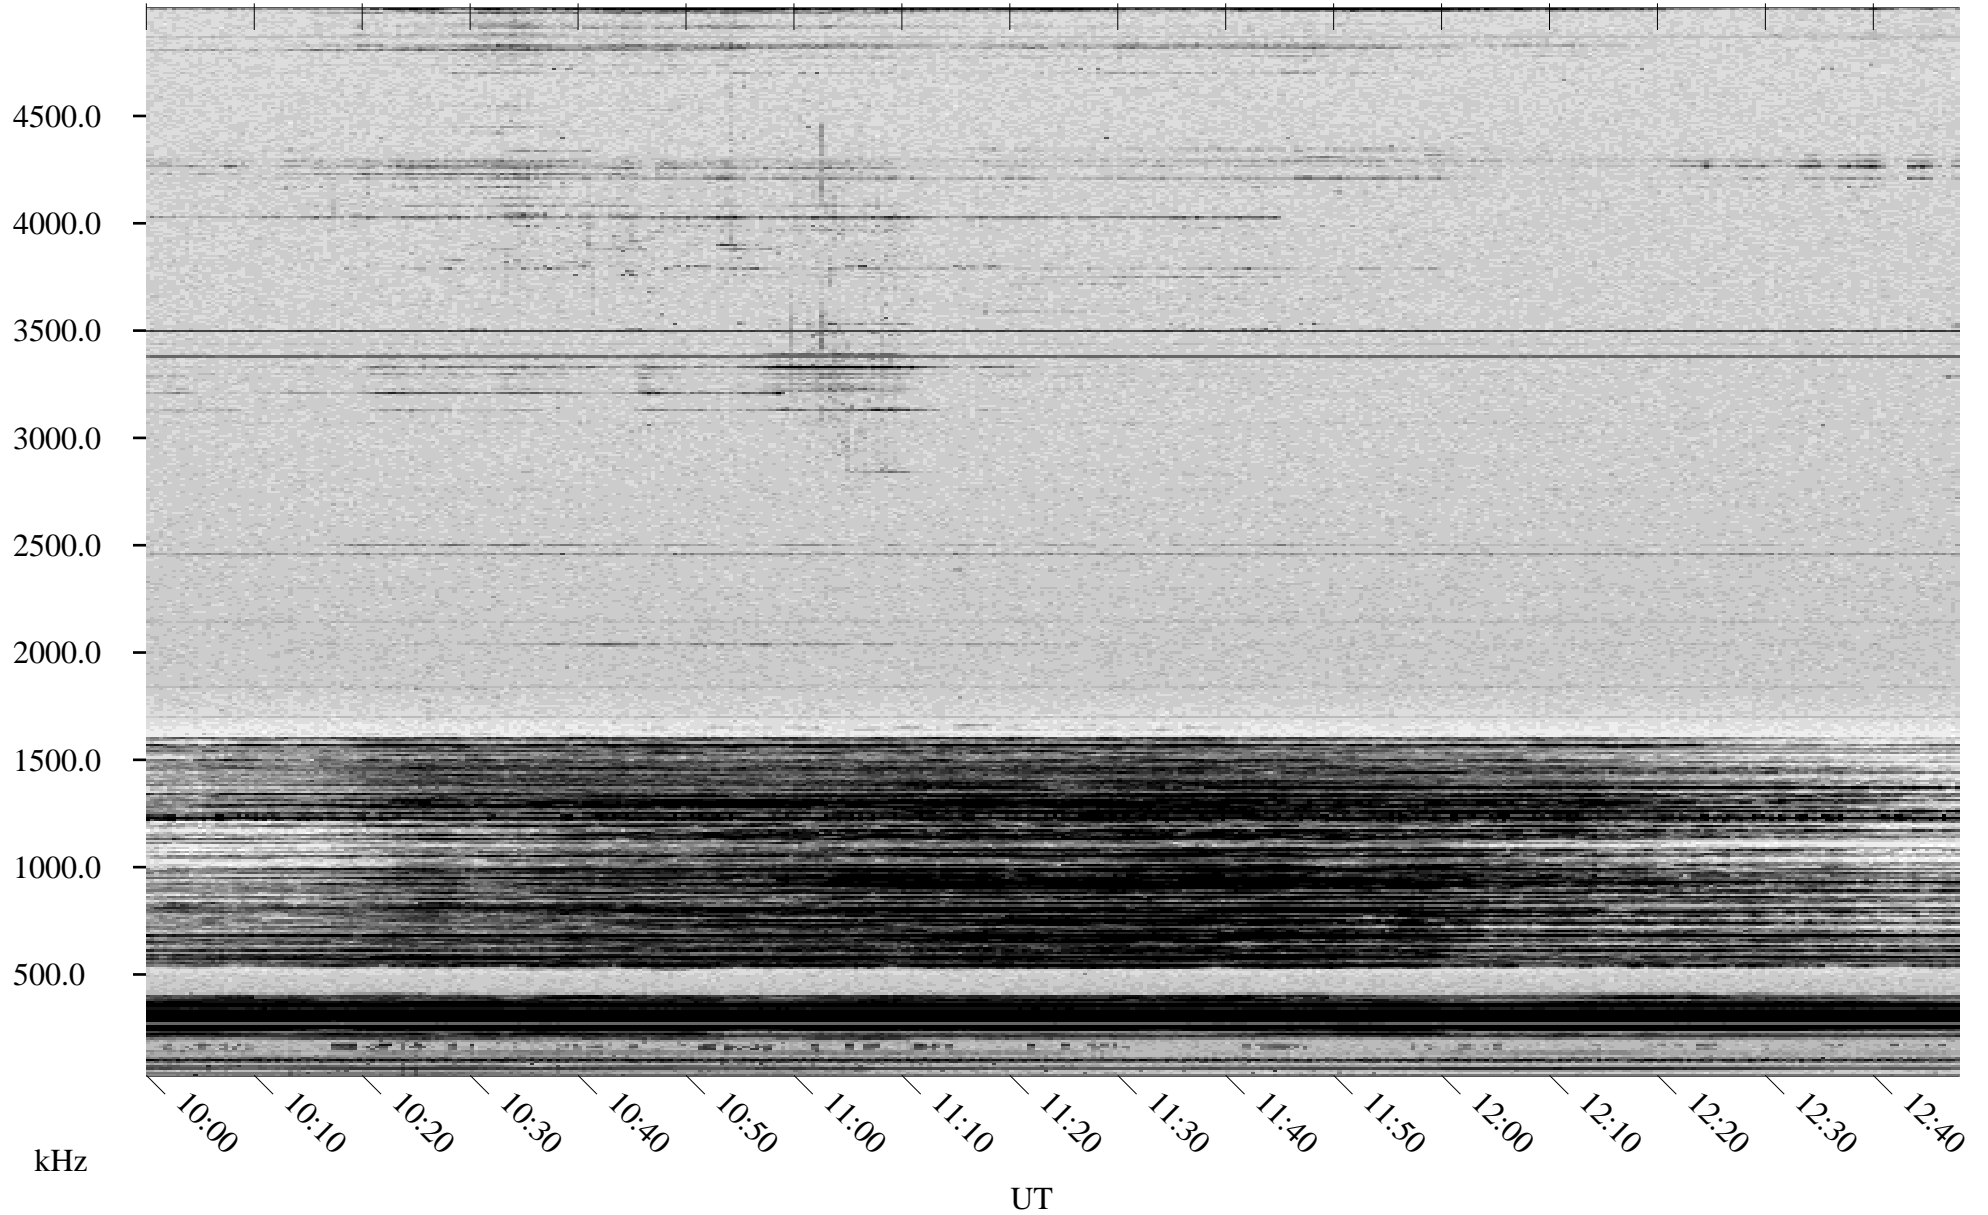

03/01/1998 Churchill, Manitoba

Linear Scale Black = 161 White = 15

ch98060l.r00m max_12

Page 1

03/01/1998 Churchill, Manitoba

Linear Scale Black = 161 White = 15

ch98060l.r00m max_12

Page 2

03/02/1998 Churchill, Manitoba

Linear Scale Black = 161 White = 15

ch98060l.r00m max_12

Page 3

03/02/1998 Churchill, Manitoba

Linear Scale Black = 161 White = 15

ch98060l.r00m max_12

Page 4

03/02/1998 Churchill, Manitoba

Linear Scale Black = 161 White = 15

ch98060l.r00m max_12

Page 5

03/02/1998 Churchill, Manitoba

Linear Scale Black = 161 White = 15

ch98060l.r00m max_12

Page 6

03/02/1998 Churchill, Manitoba

Linear Scale Black = 161 White = 15

ch98060l.r00m max_12

Page 7

03/02/1998 Churchill, Manitoba

Linear Scale Black = 161 White = 15

ch98060l.r00m max_12

Page 8