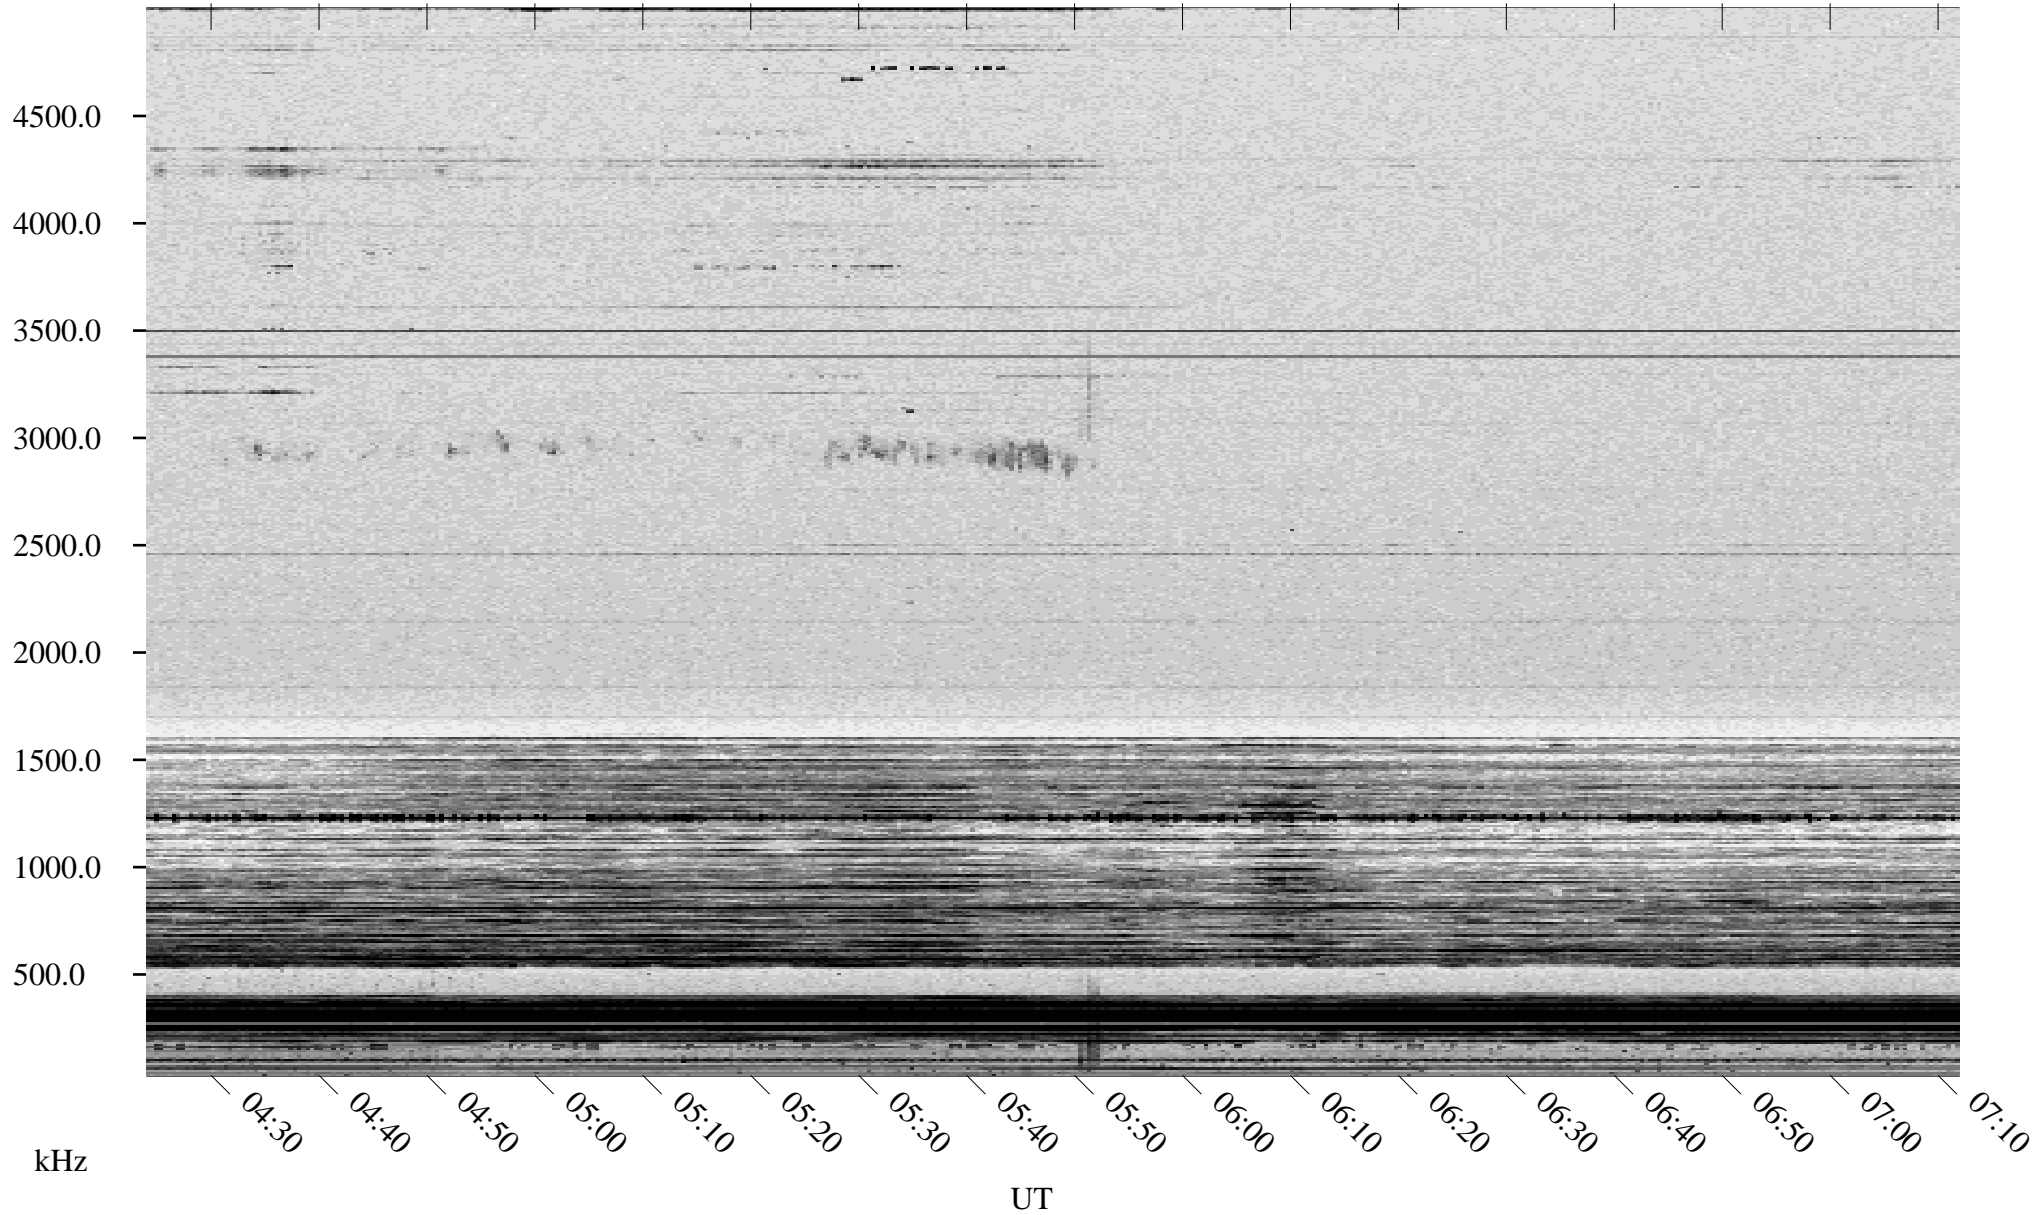

03/01/1998 Churchill, Manitoba

Linear Scale Black = 161 White = 15

ch98060l.r00m max_12

Page 1

03/01/1998 Churchill, Manitoba

Linear Scale Black = 161 White = 15

ch98060l.r00m max_12

Page 2

03/02/1998 Churchill, Manitoba

Linear Scale Black = 161 White = 15

ch98060l.r00m max_12

Page 3

03/02/1998 Churchill, Manitoba

Linear Scale Black = 161 White = 15

ch98060l.r00m max_12

Page 4

03/02/1998 Churchill, Manitoba

Linear Scale Black = 161 White = 15

ch98060l.r00m max_12

Page 5

03/02/1998 Churchill, Manitoba

Linear Scale Black = 161 White = 15

ch98060l.r00m max_12

Page 6

03/02/1998 Churchill, Manitoba

Linear Scale Black = 161 White = 15

ch98060l.r00m max_12

Page 7

03/02/1998 Churchill, Manitoba

Linear Scale Black = 161 White = 15

ch98060l.r00m max_12

Page 8