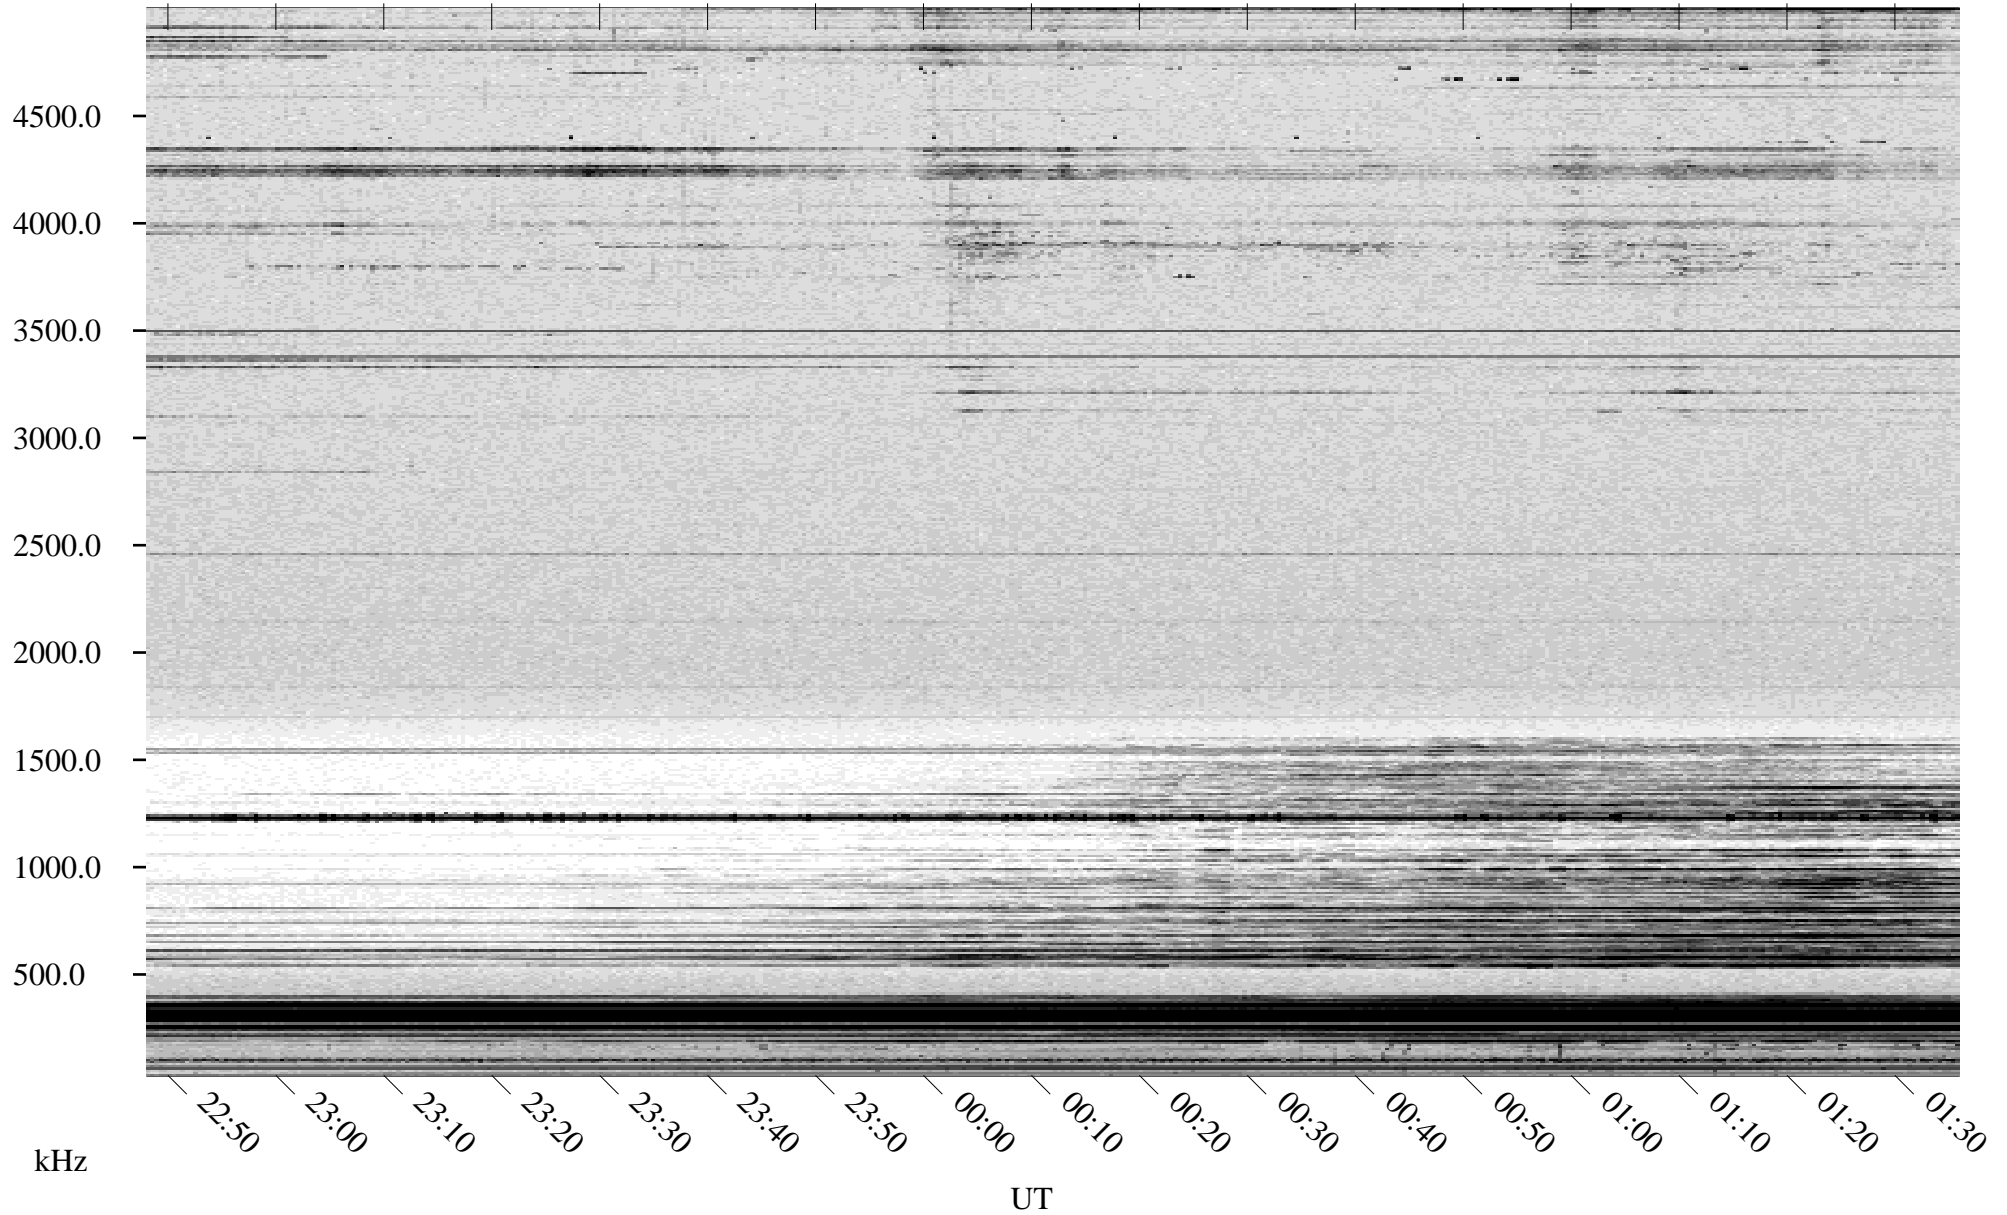

03/01/1998 Churchill, Manitoba

Linear Scale Black = 161 White = 15

ch98060l.r00m max_12

Page 1

03/01/1998 Churchill, Manitoba

Linear Scale Black = 161 White = 15

ch98060l.r00m max_12

Page 2

03/02/1998 Churchill, Manitoba

Linear Scale Black = 161 White = 15

ch98060l.r00m max_12

Page 3

03/02/1998 Churchill, Manitoba

Linear Scale Black = 161 White = 15

ch98060l.r00m max_12

Page 4

03/02/1998 Churchill, Manitoba

Linear Scale Black = 161 White = 15

ch98060l.r00m max_12

Page 5

03/02/1998 Churchill, Manitoba

Linear Scale Black = 161 White = 15

ch98060l.r00m max_12

Page 6

03/02/1998 Churchill, Manitoba

Linear Scale Black = 161 White = 15

ch98060l.r00m max_12

Page 7

03/02/1998 Churchill, Manitoba

Linear Scale Black = 161 White = 15

ch98060l.r00m max_12

Page 8