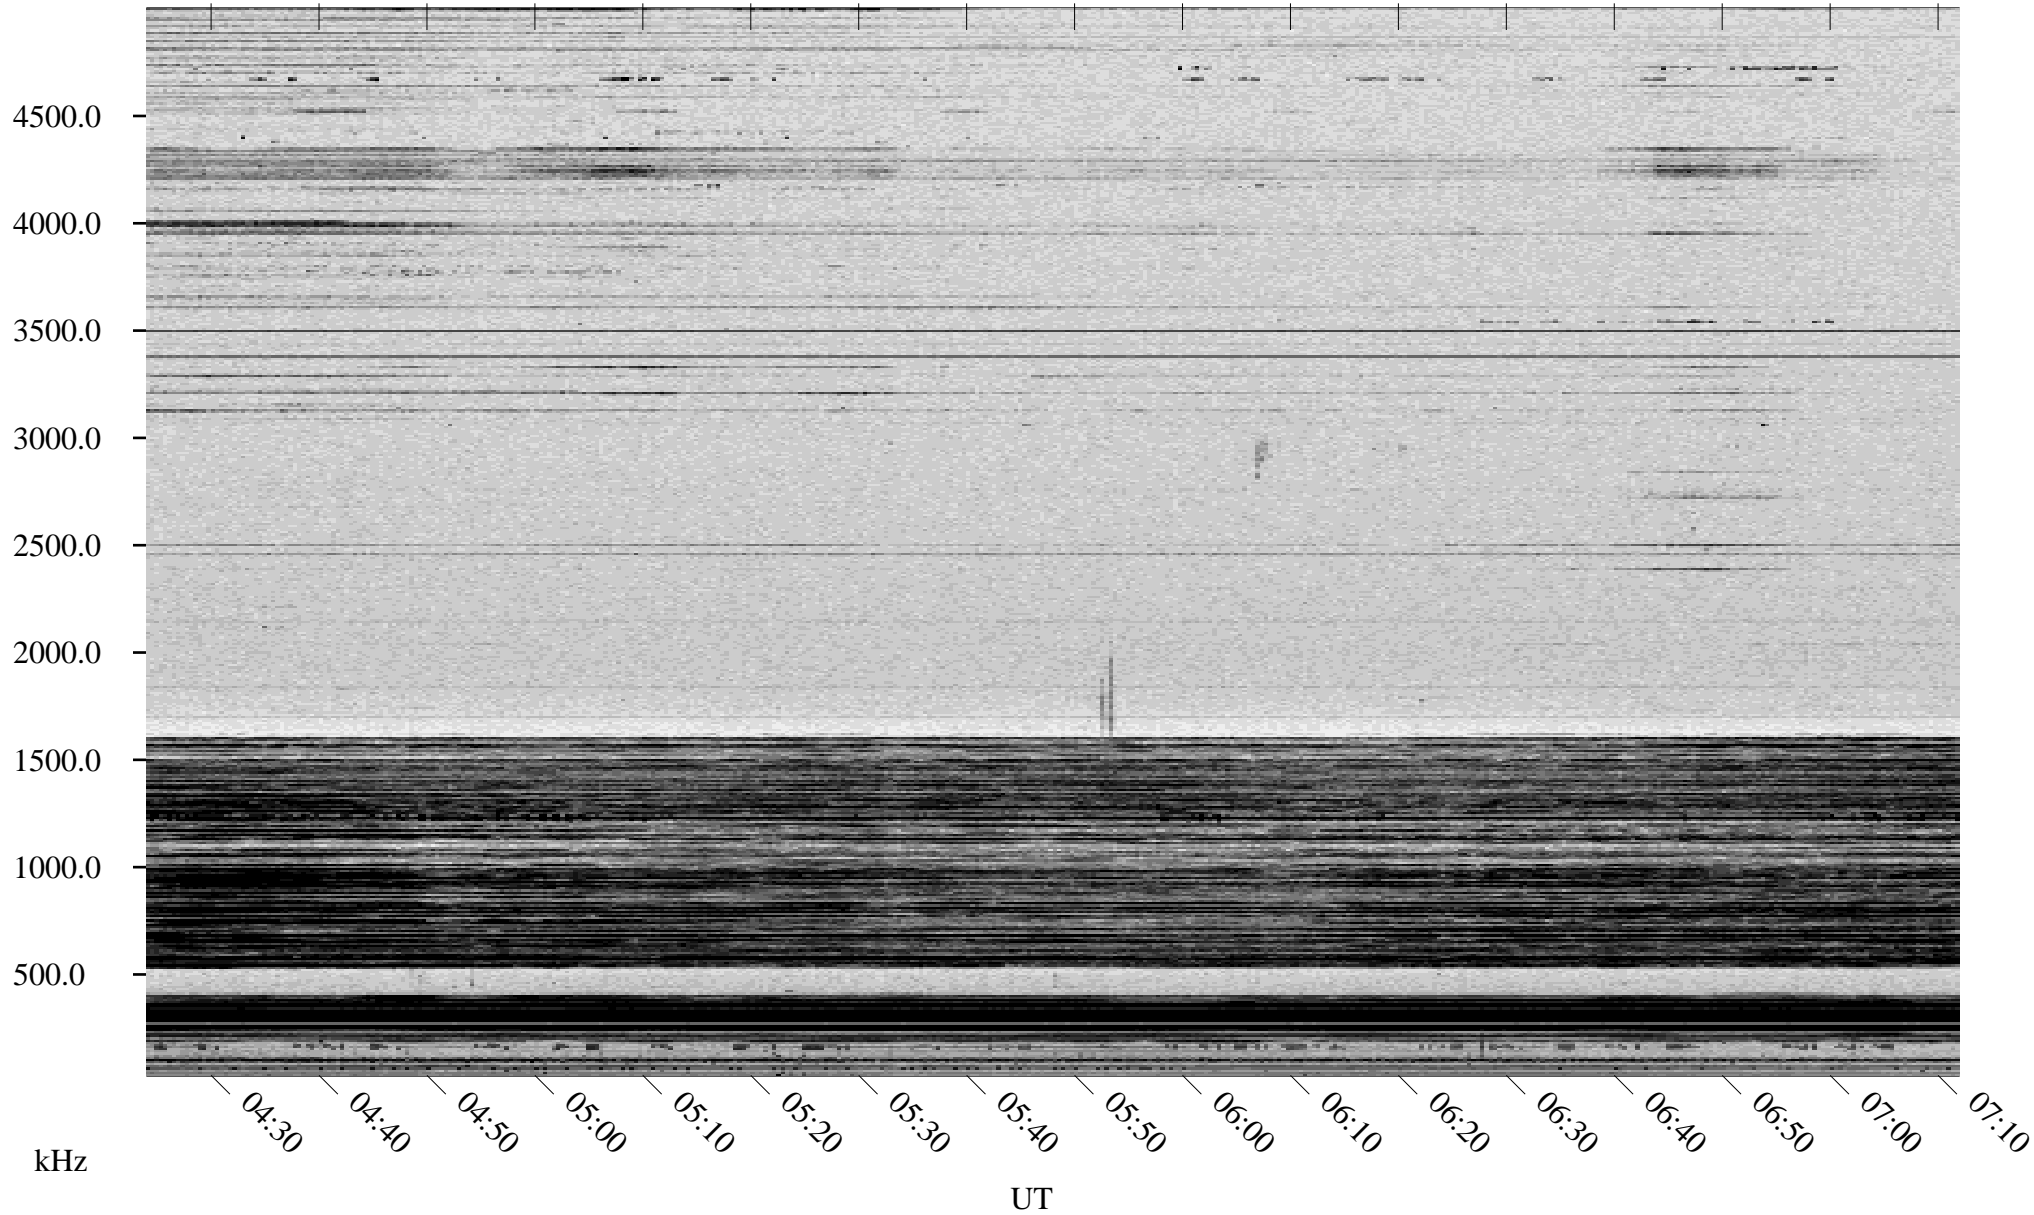

# 03/02/1998 Churchill, Manitoba

Linear Scale    Black = 161    White = 15

ch980611.r00m max\_12

Page 2

# 03/03/1998 Churchill, Manitoba

Linear Scale    Black = 161    White = 15

ch980611.r00m max\_12

Page 3

# 03/03/1998 Churchill, Manitoba

Linear Scale    Black = 161    White = 15

ch980611.r00m max\_12

Page 4