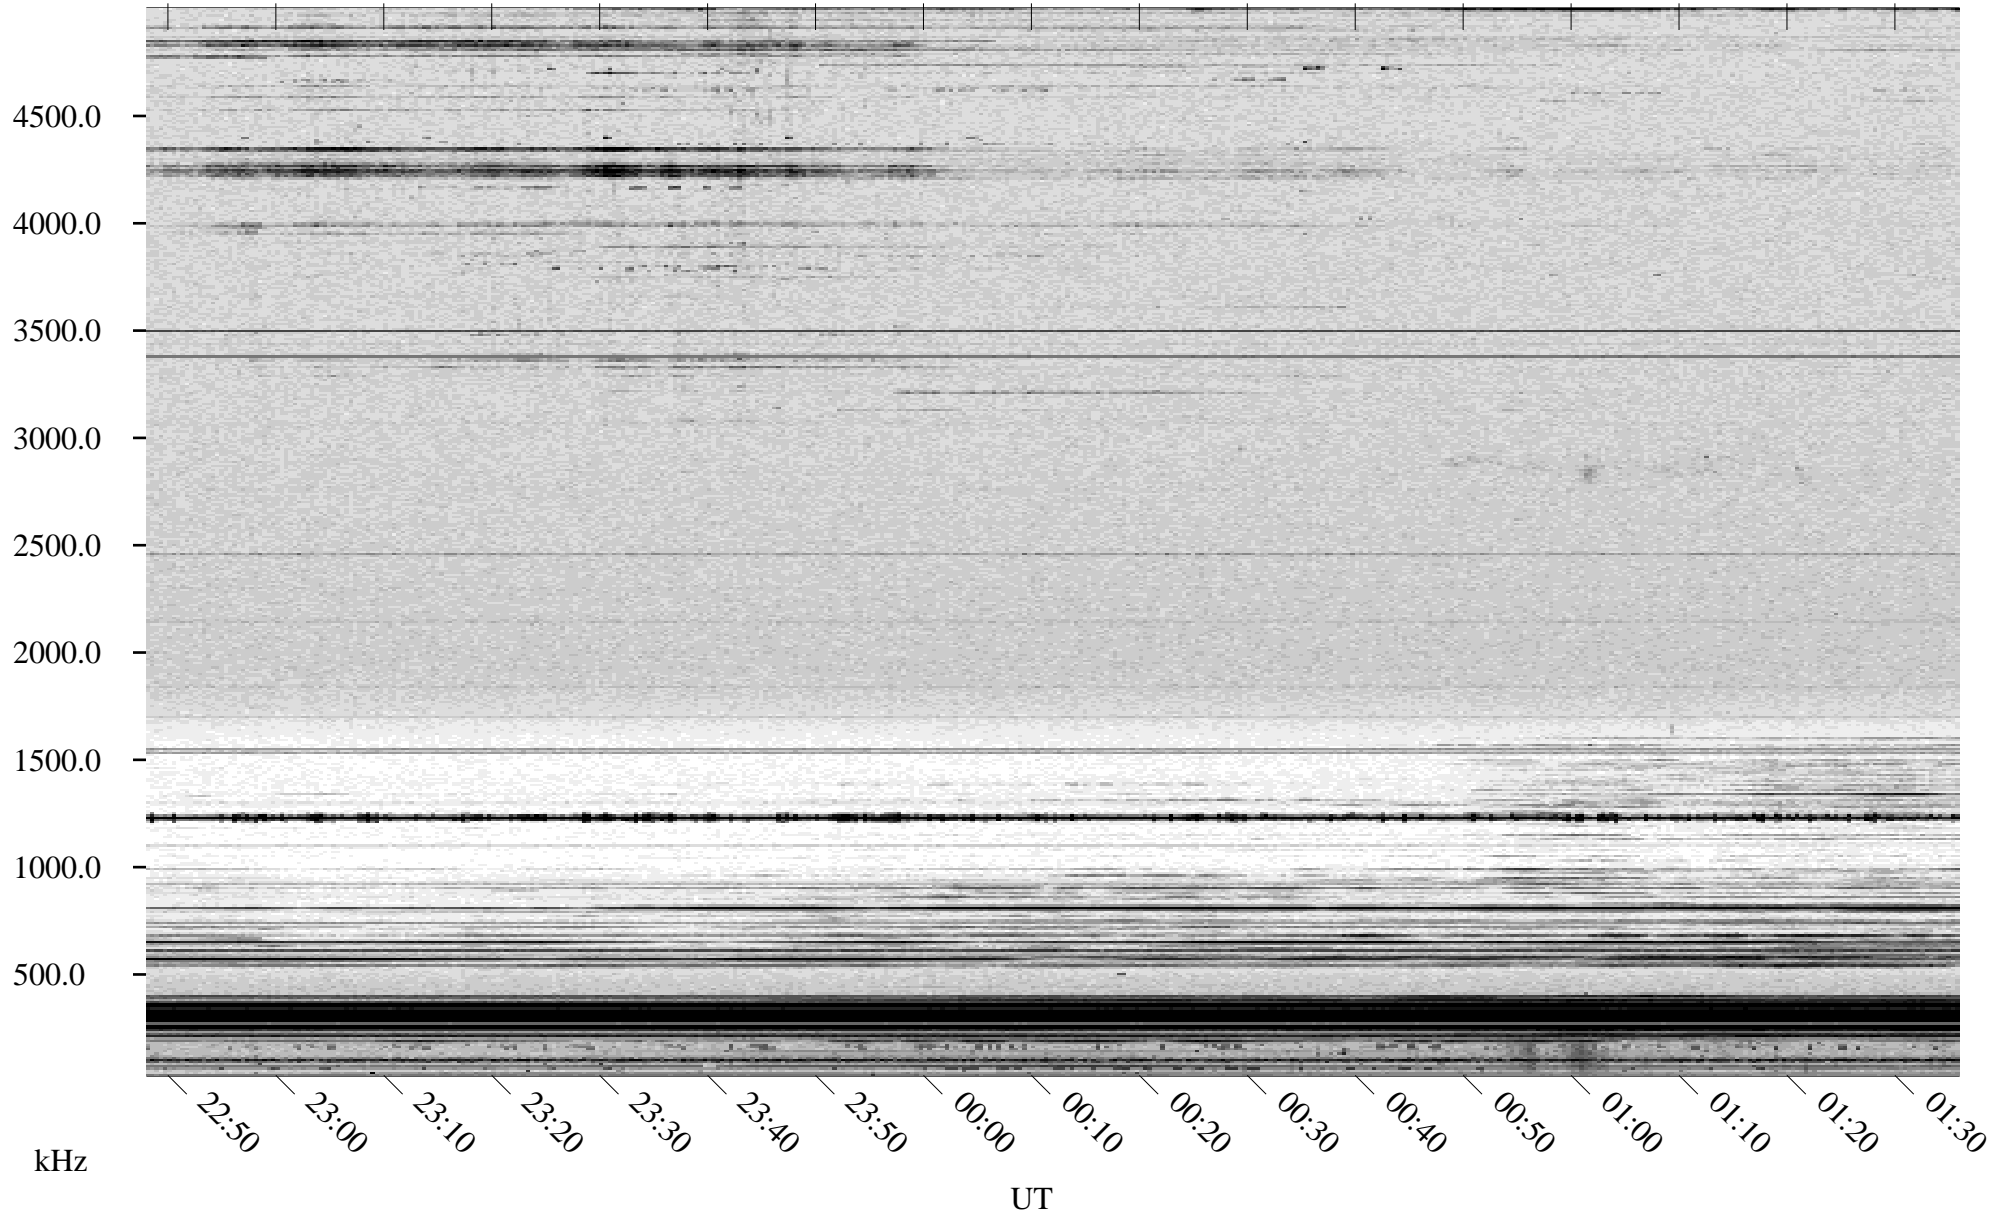

# 03/02/1998 Churchill, Manitoba

Linear Scale    Black = 161    White = 15

ch980611.r00m max\_12

Page 1

# 03/02/1998 Churchill, Manitoba

Linear Scale    Black = 161    White = 15

ch980611.r00m max\_12

Page 2

# 03/03/1998 Churchill, Manitoba

Linear Scale    Black = 161    White = 15

ch980611.r00m max\_12

Page 3

# 03/03/1998 Churchill, Manitoba

Linear Scale    Black = 161    White = 15

ch980611.r00m max\_12

Page 4