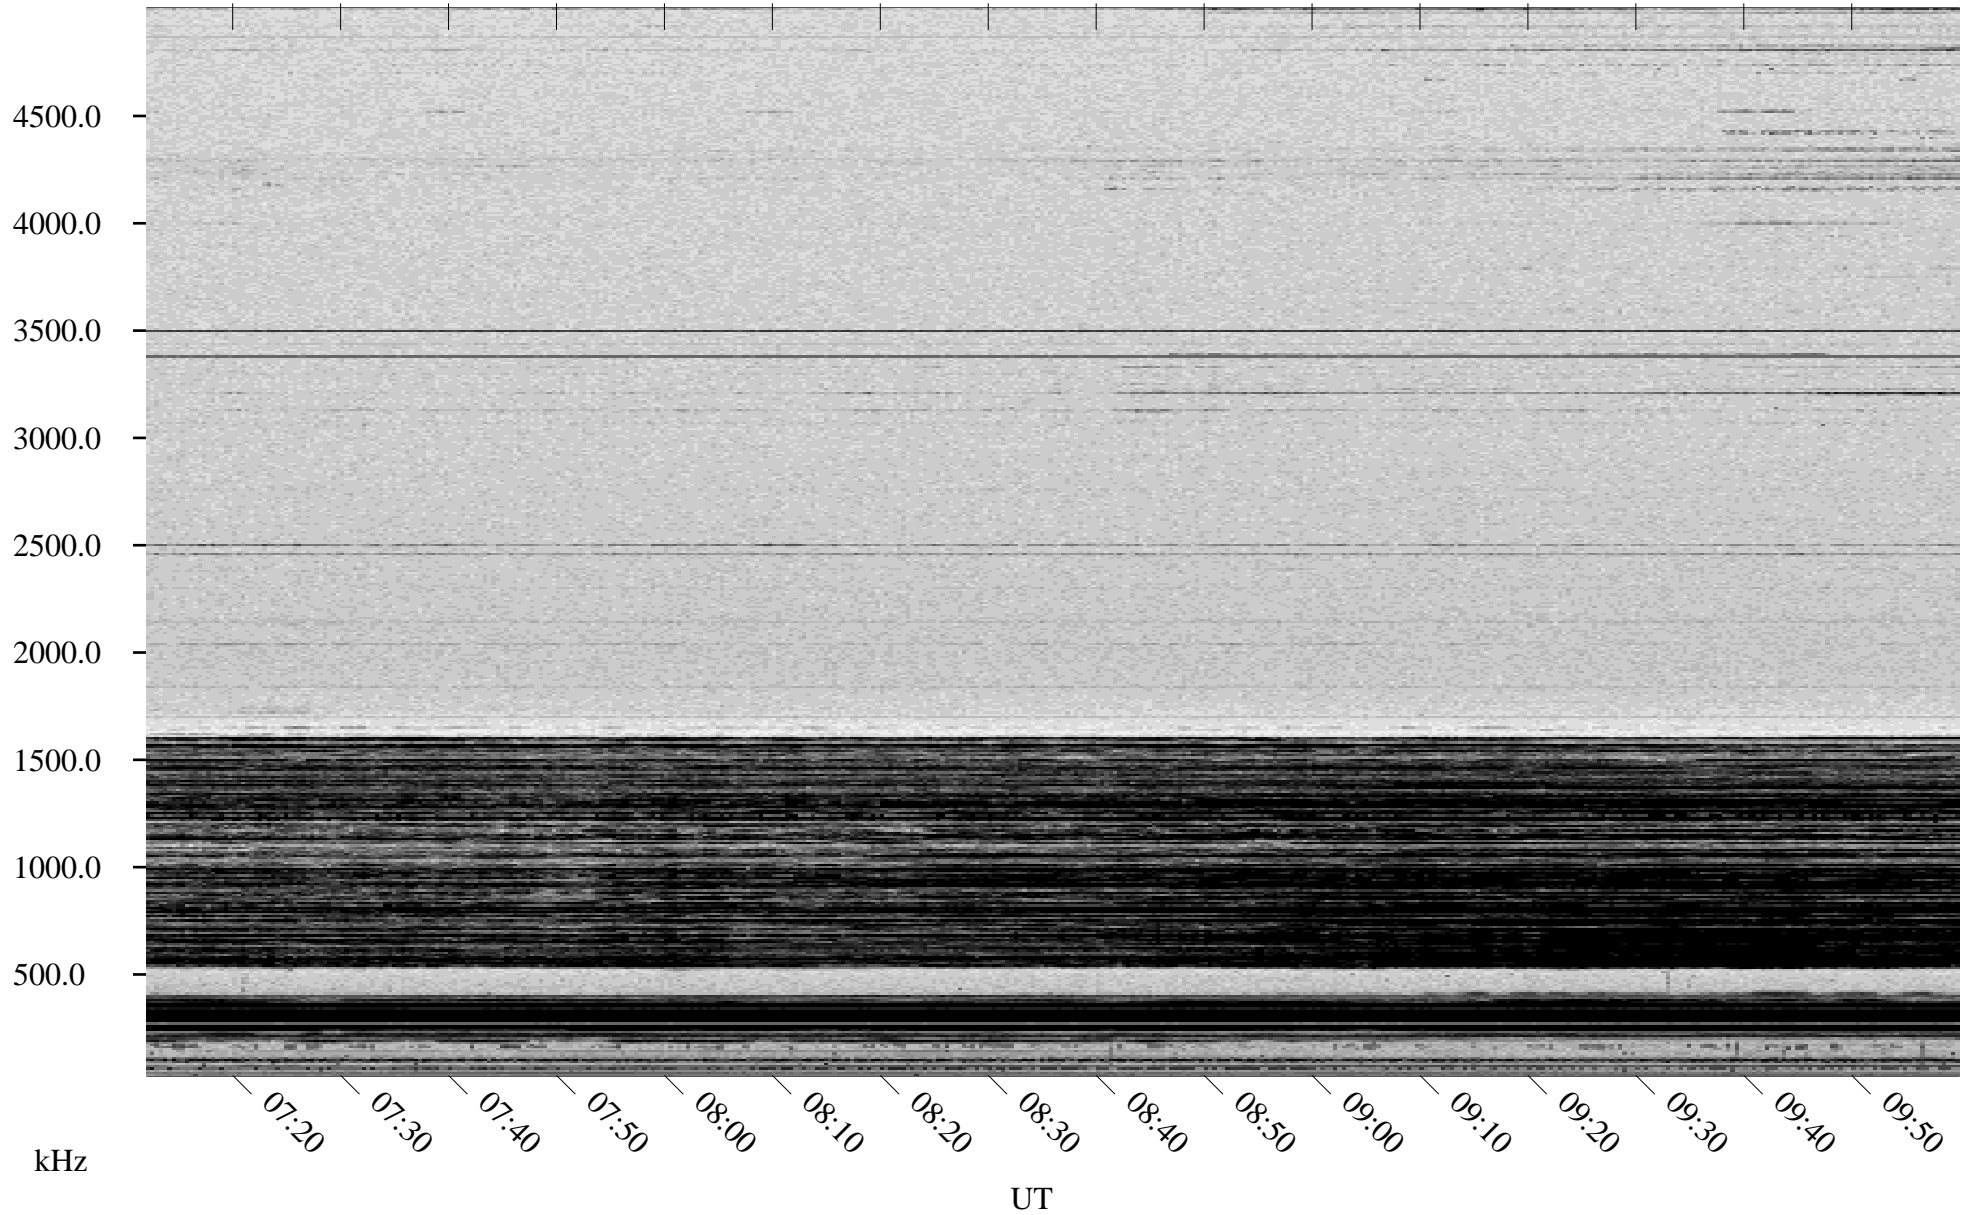

# 03/03/1998 Churchill, Manitoba

Linear Scale    Black = 161    White = 15

ch980611.r00m max\_12

Page 3

# 03/03/1998 Churchill, Manitoba

Linear Scale    Black = 161    White = 15

ch980611.r00m max\_12

Page 4

# 03/03/1998 Churchill, Manitoba

Linear Scale    Black = 161    White = 15

ch980611.r00m max\_12

Page 5

# 03/03/1998 Churchill, Manitoba

Linear Scale    Black = 161    White = 15

ch980611.r00m max\_12

Page 6