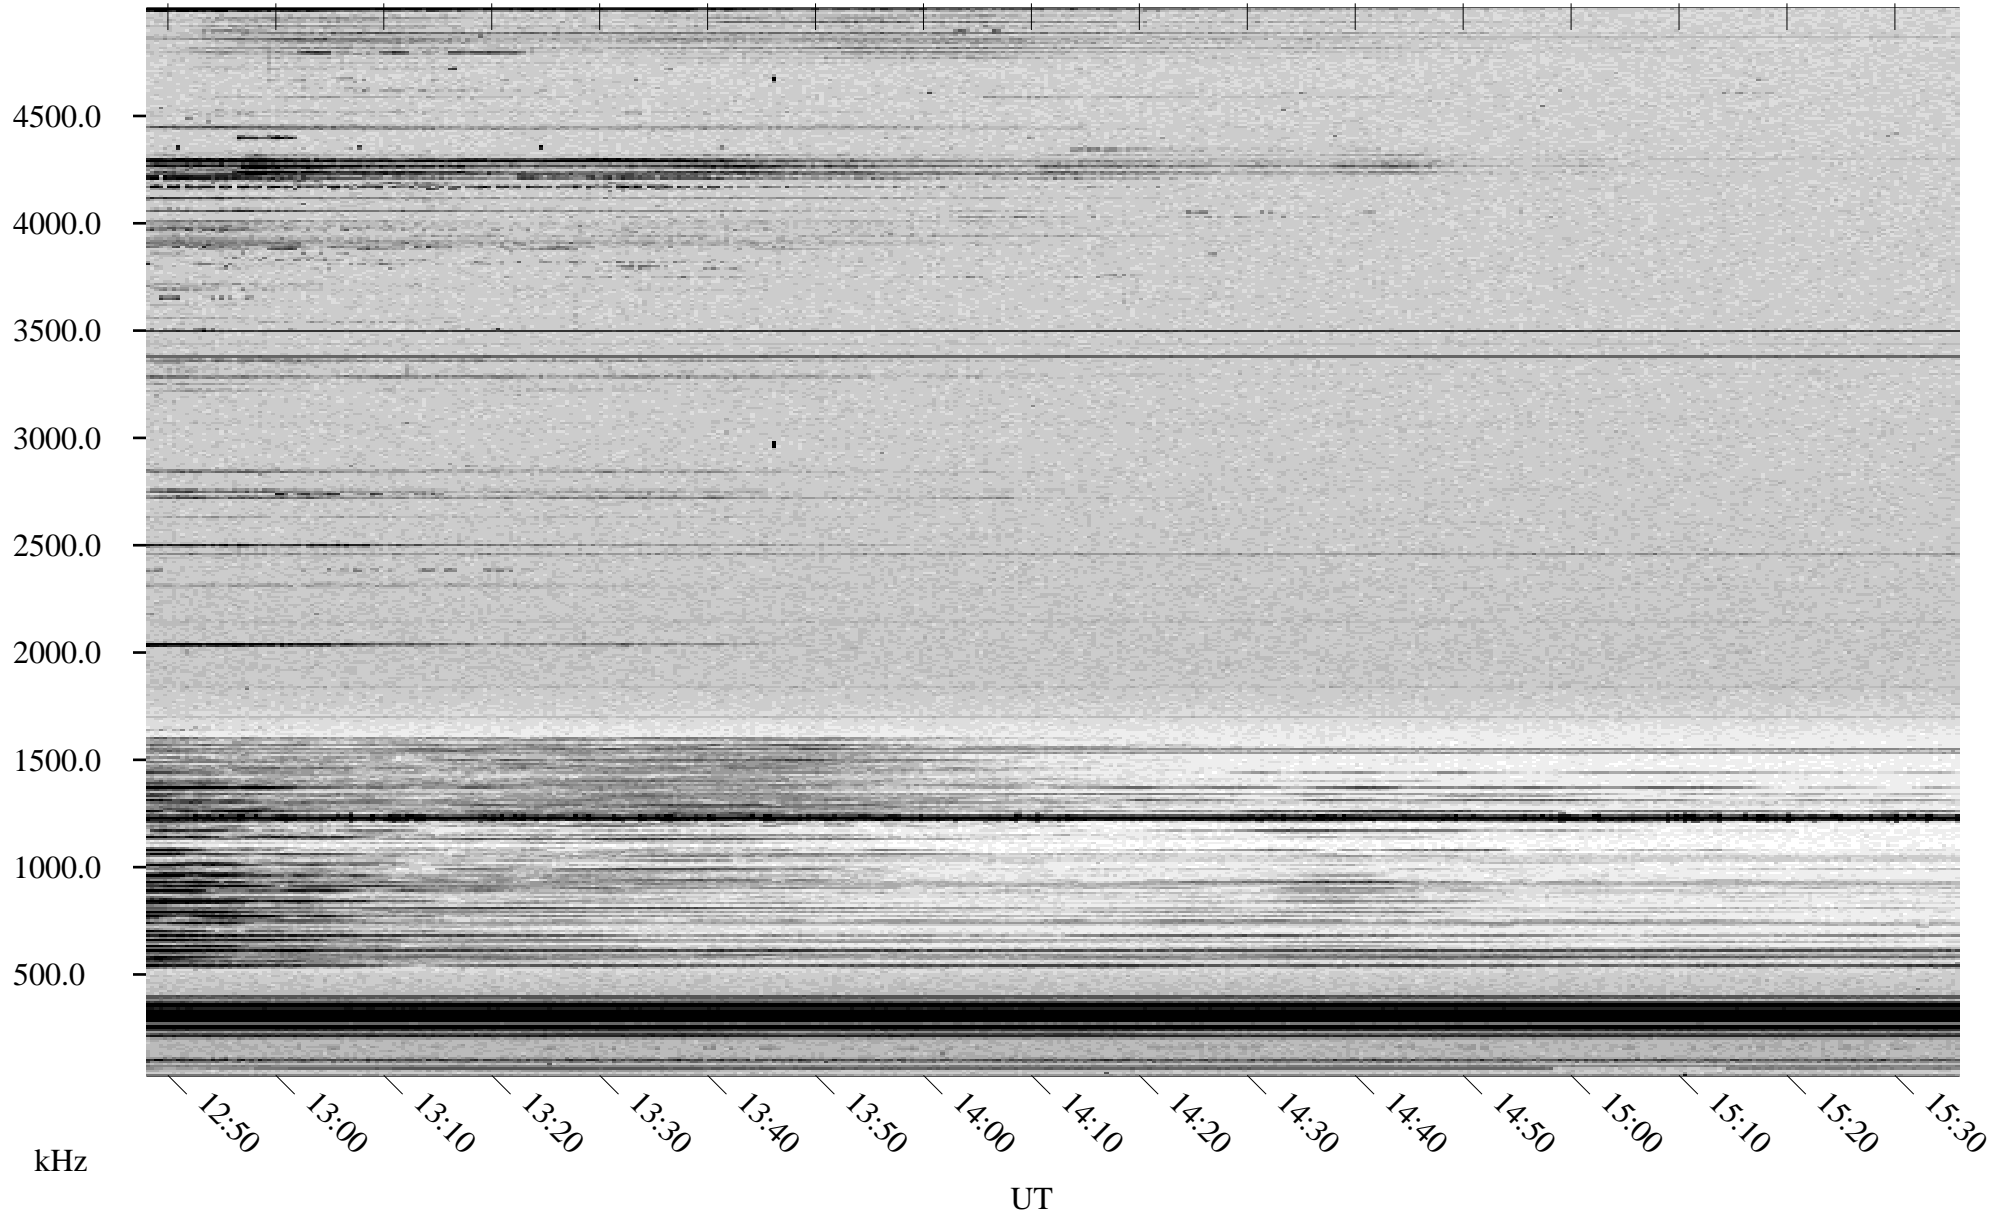

# 03/03/1998 Churchill, Manitoba

Linear Scale    Black = 161    White = 15

ch980611.r00m max\_12

Page 6

# 03/03/1998 Churchill, Manitoba

Linear Scale    Black = 161    White = 15

ch980611.r00m max\_12

Page 7

# 03/03/1998 Churchill, Manitoba

Linear Scale    Black = 161    White = 15

ch980611.r00m max\_12

Page 8