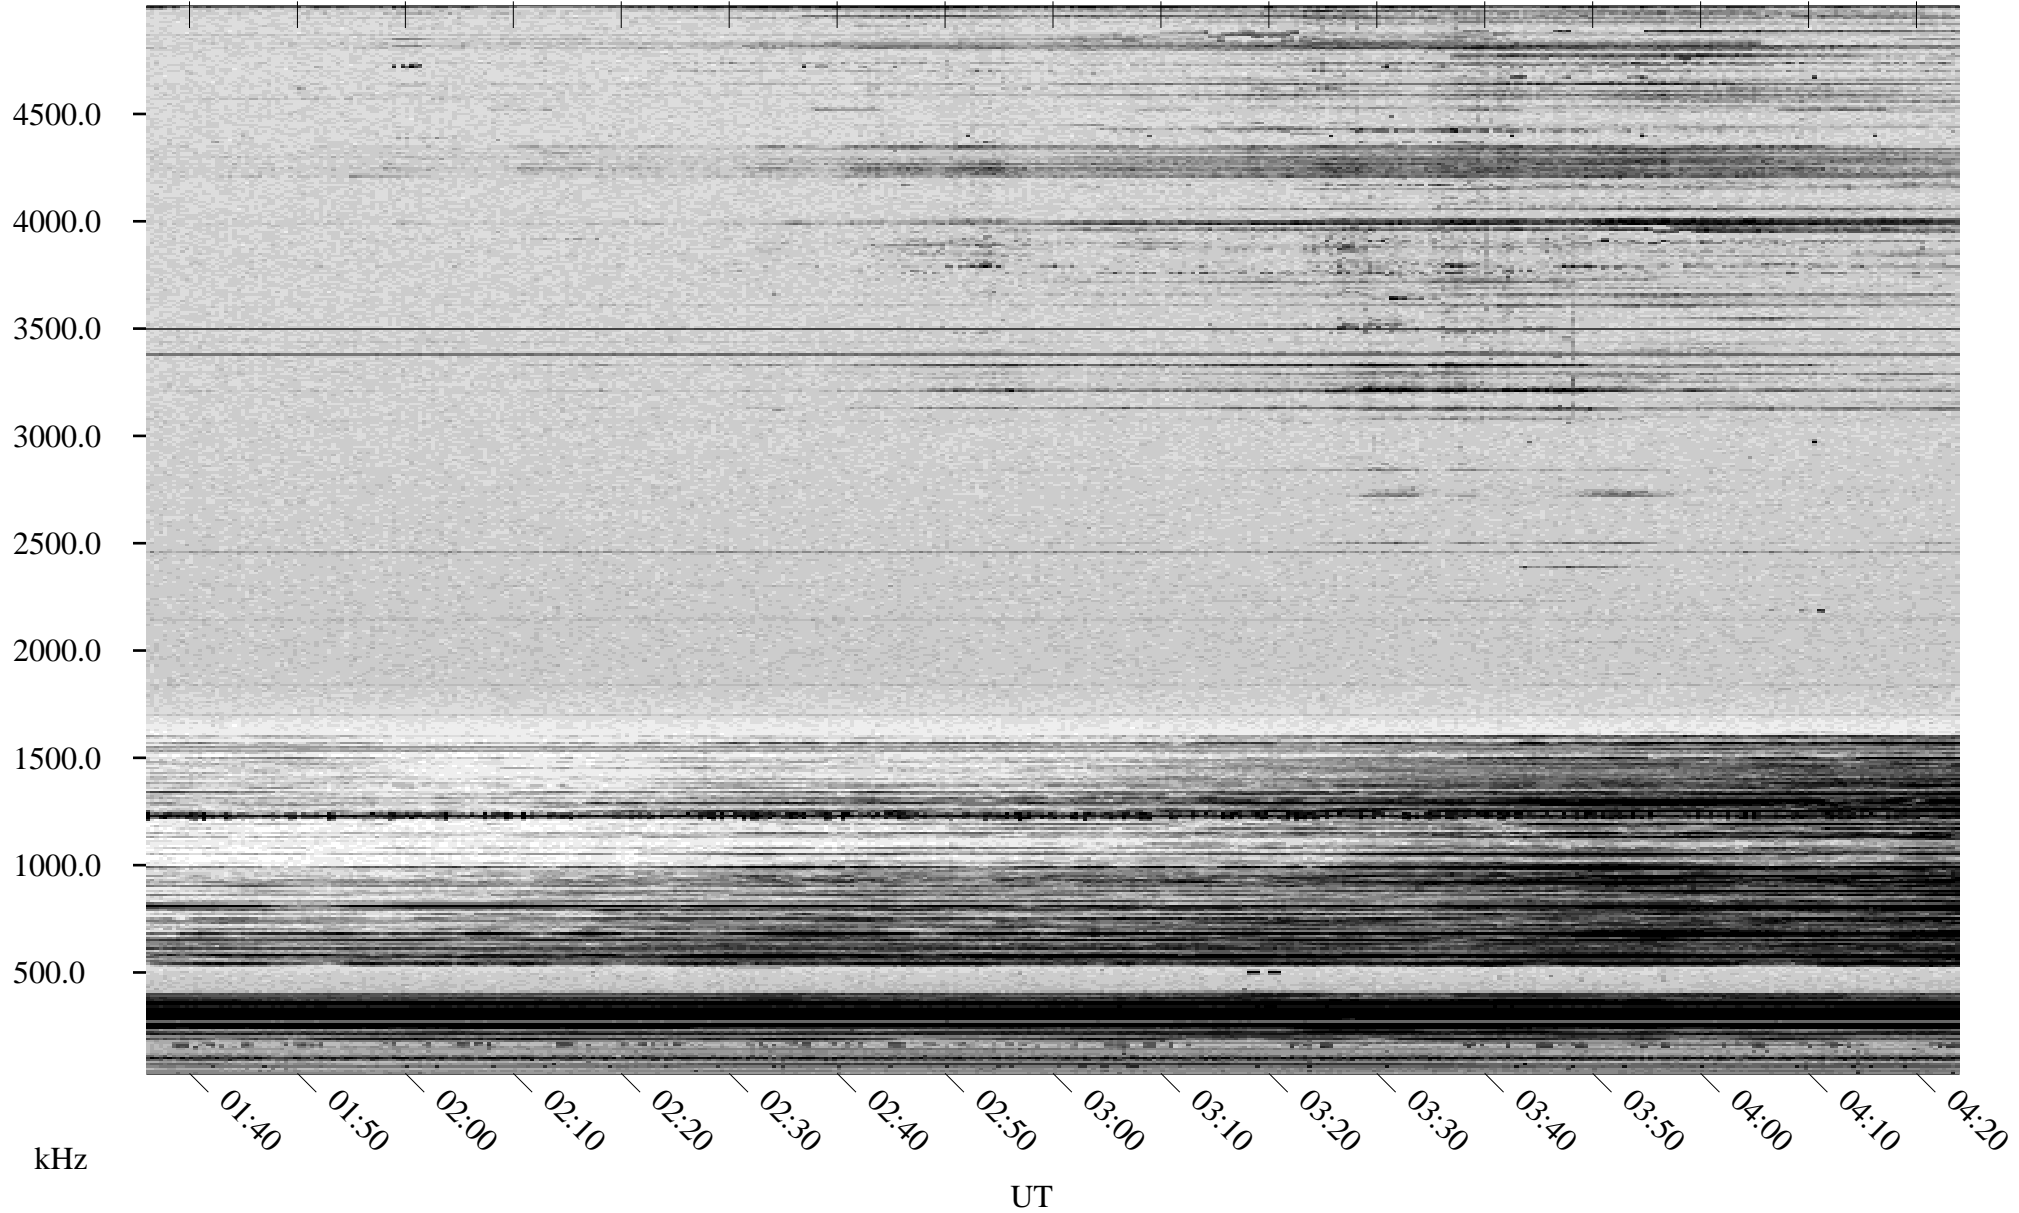

# 03/02/1998 Churchill, Manitoba

Linear Scale    Black = 161    White = 15

ch980611.r00m max\_12

Page 1

# 03/02/1998 Churchill, Manitoba

Linear Scale    Black = 161    White = 15

ch980611.r00m max\_12

Page 2

# 03/03/1998 Churchill, Manitoba

Linear Scale    Black = 161    White = 15

ch980611.r00m max\_12

Page 3

# 03/03/1998 Churchill, Manitoba

Linear Scale    Black = 161    White = 15

ch980611.r00m max\_12

Page 4