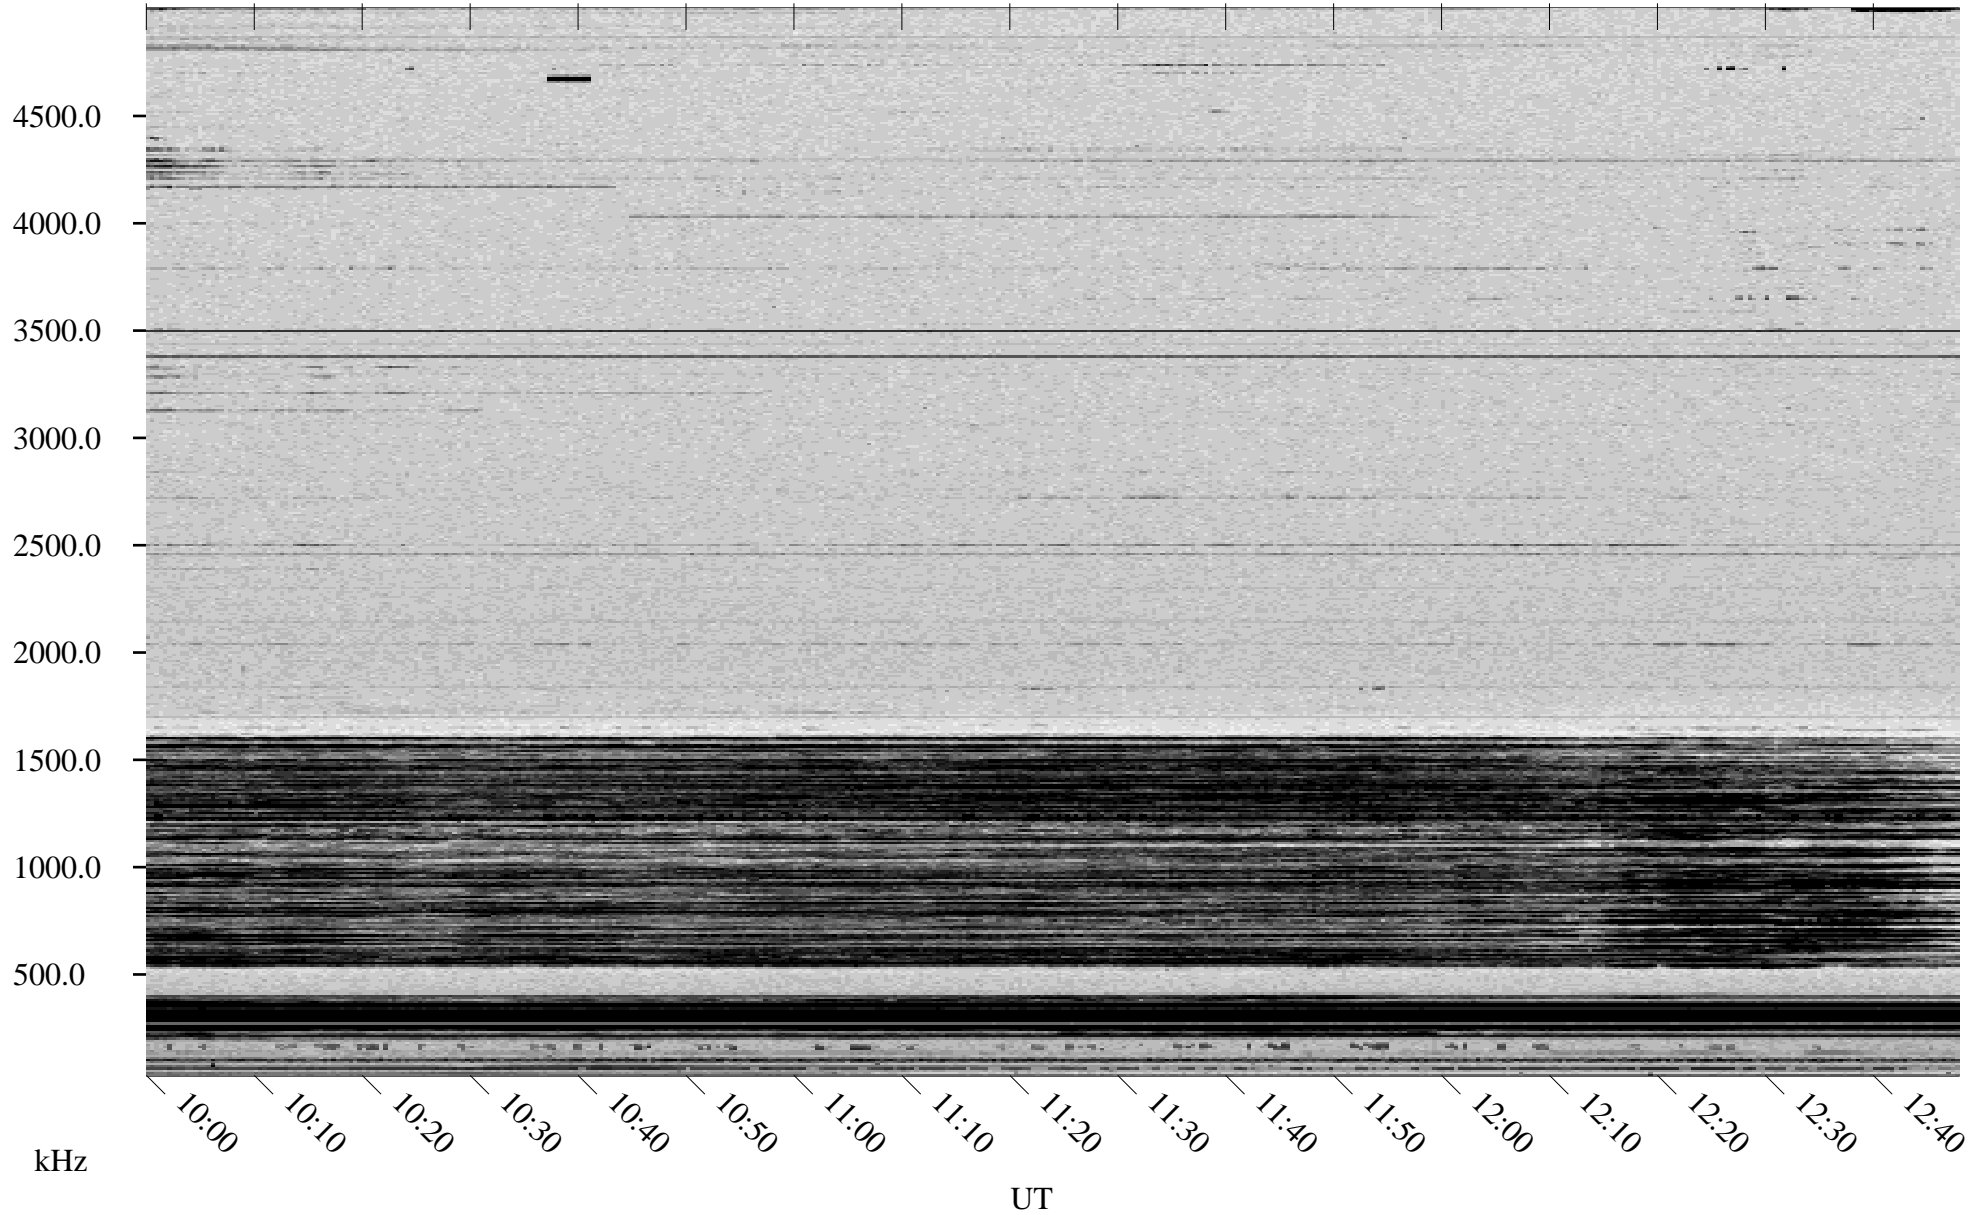

03/03/1998 Churchill, Manitoba

Linear Scale Black = 161 White = 15

ch98062l.r00m max_12

Page 1

03/03/1998 Churchill, Manitoba

Linear Scale Black = 161 White = 15

ch98062l.r00m max_12

Page 2

03/04/1998 Churchill, Manitoba

Linear Scale Black = 161 White = 15

ch98062l.r00m max_12

Page 3

03/04/1998 Churchill, Manitoba

Linear Scale Black = 161 White = 15

ch98062l.r00m max_12

Page 4

03/04/1998 Churchill, Manitoba

Linear Scale Black = 161 White = 15

ch98062l.r00m max_12

Page 5

03/04/1998 Churchill, Manitoba

Linear Scale Black = 161 White = 15

ch98062l.r00m max_12

Page 6

03/04/1998 Churchill, Manitoba

Linear Scale Black = 161 White = 15

ch98062l.r00m max_12

Page 7

03/04/1998 Churchill, Manitoba

Linear Scale Black = 161 White = 15

ch98062l.r00m max_12

Page 8