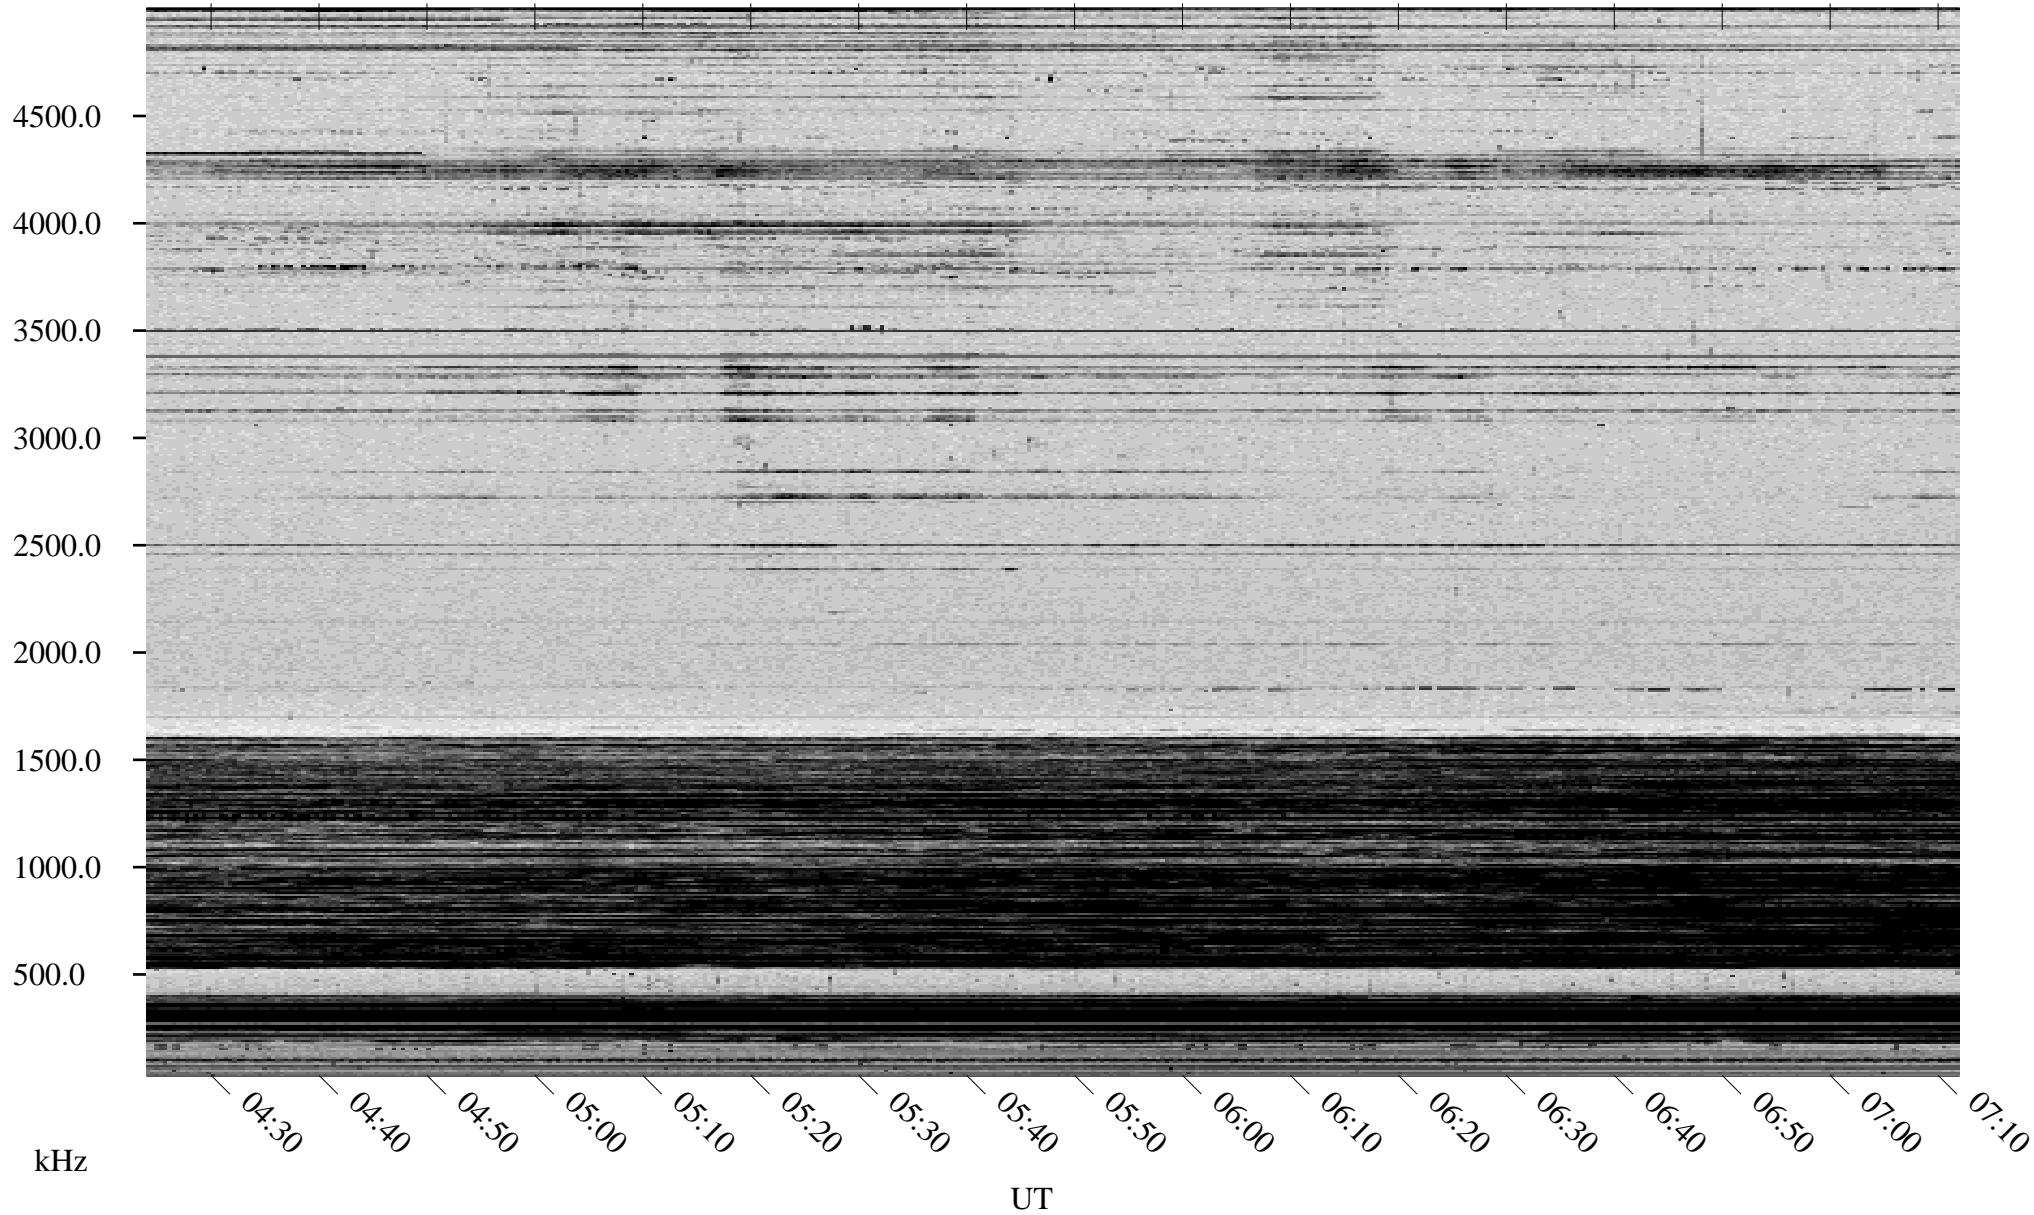

03/03/1998 Churchill, Manitoba

Linear Scale Black = 161 White = 15

ch98062l.r00m max_12

Page 1

03/03/1998 Churchill, Manitoba

Linear Scale Black = 161 White = 15

ch98062l.r00m max_12

Page 2

03/04/1998 Churchill, Manitoba

Linear Scale Black = 161 White = 15

ch98062l.r00m max_12

Page 3

03/04/1998 Churchill, Manitoba

Linear Scale Black = 161 White = 15

ch98062l.r00m max_12

Page 4

03/04/1998 Churchill, Manitoba

Linear Scale Black = 161 White = 15

ch98062l.r00m max_12

Page 5

03/04/1998 Churchill, Manitoba

Linear Scale Black = 161 White = 15

ch98062l.r00m max_12

Page 6

03/04/1998 Churchill, Manitoba

Linear Scale Black = 161 White = 15

ch98062l.r00m max_12

Page 7

03/04/1998 Churchill, Manitoba

Linear Scale Black = 161 White = 15

ch98062l.r00m max_12

Page 8