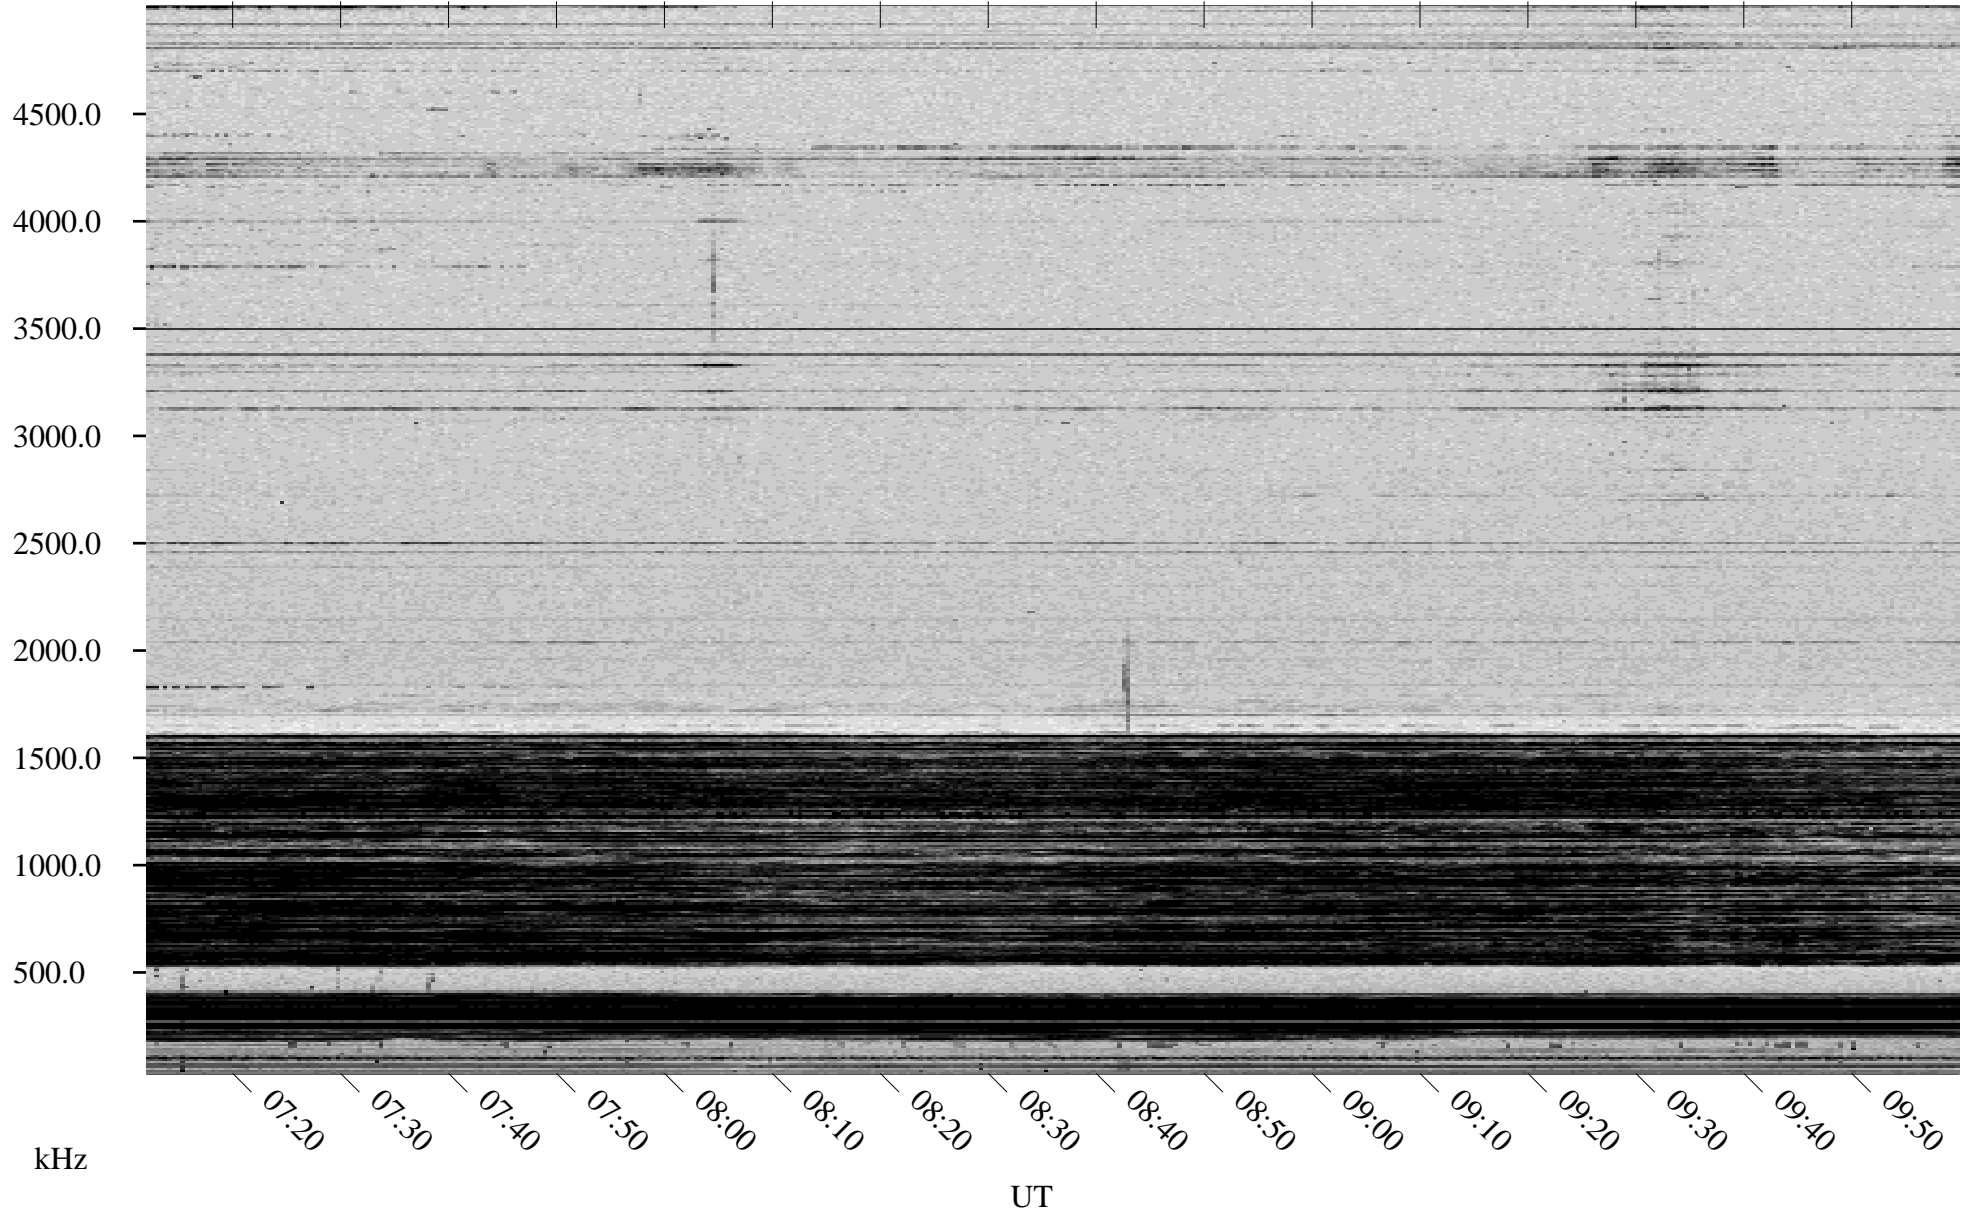

03/03/1998 Churchill, Manitoba

Linear Scale Black = 161 White = 15

ch98062l.r00m max_12

Page 1

03/03/1998 Churchill, Manitoba

Linear Scale Black = 161 White = 15

ch98062l.r00m max_12

Page 2

03/04/1998 Churchill, Manitoba

Linear Scale Black = 161 White = 15

ch98062l.r00m max_12

Page 3

03/04/1998 Churchill, Manitoba

Linear Scale Black = 161 White = 15

ch98062l.r00m max_12

Page 4

03/04/1998 Churchill, Manitoba

Linear Scale Black = 161 White = 15

ch98062l.r00m max_12

Page 5

03/04/1998 Churchill, Manitoba

Linear Scale Black = 161 White = 15

ch98062l.r00m max_12

Page 6

03/04/1998 Churchill, Manitoba

Linear Scale Black = 161 White = 15

ch98062l.r00m max_12

Page 7

03/04/1998 Churchill, Manitoba

Linear Scale Black = 161 White = 15

ch98062l.r00m max_12

Page 8