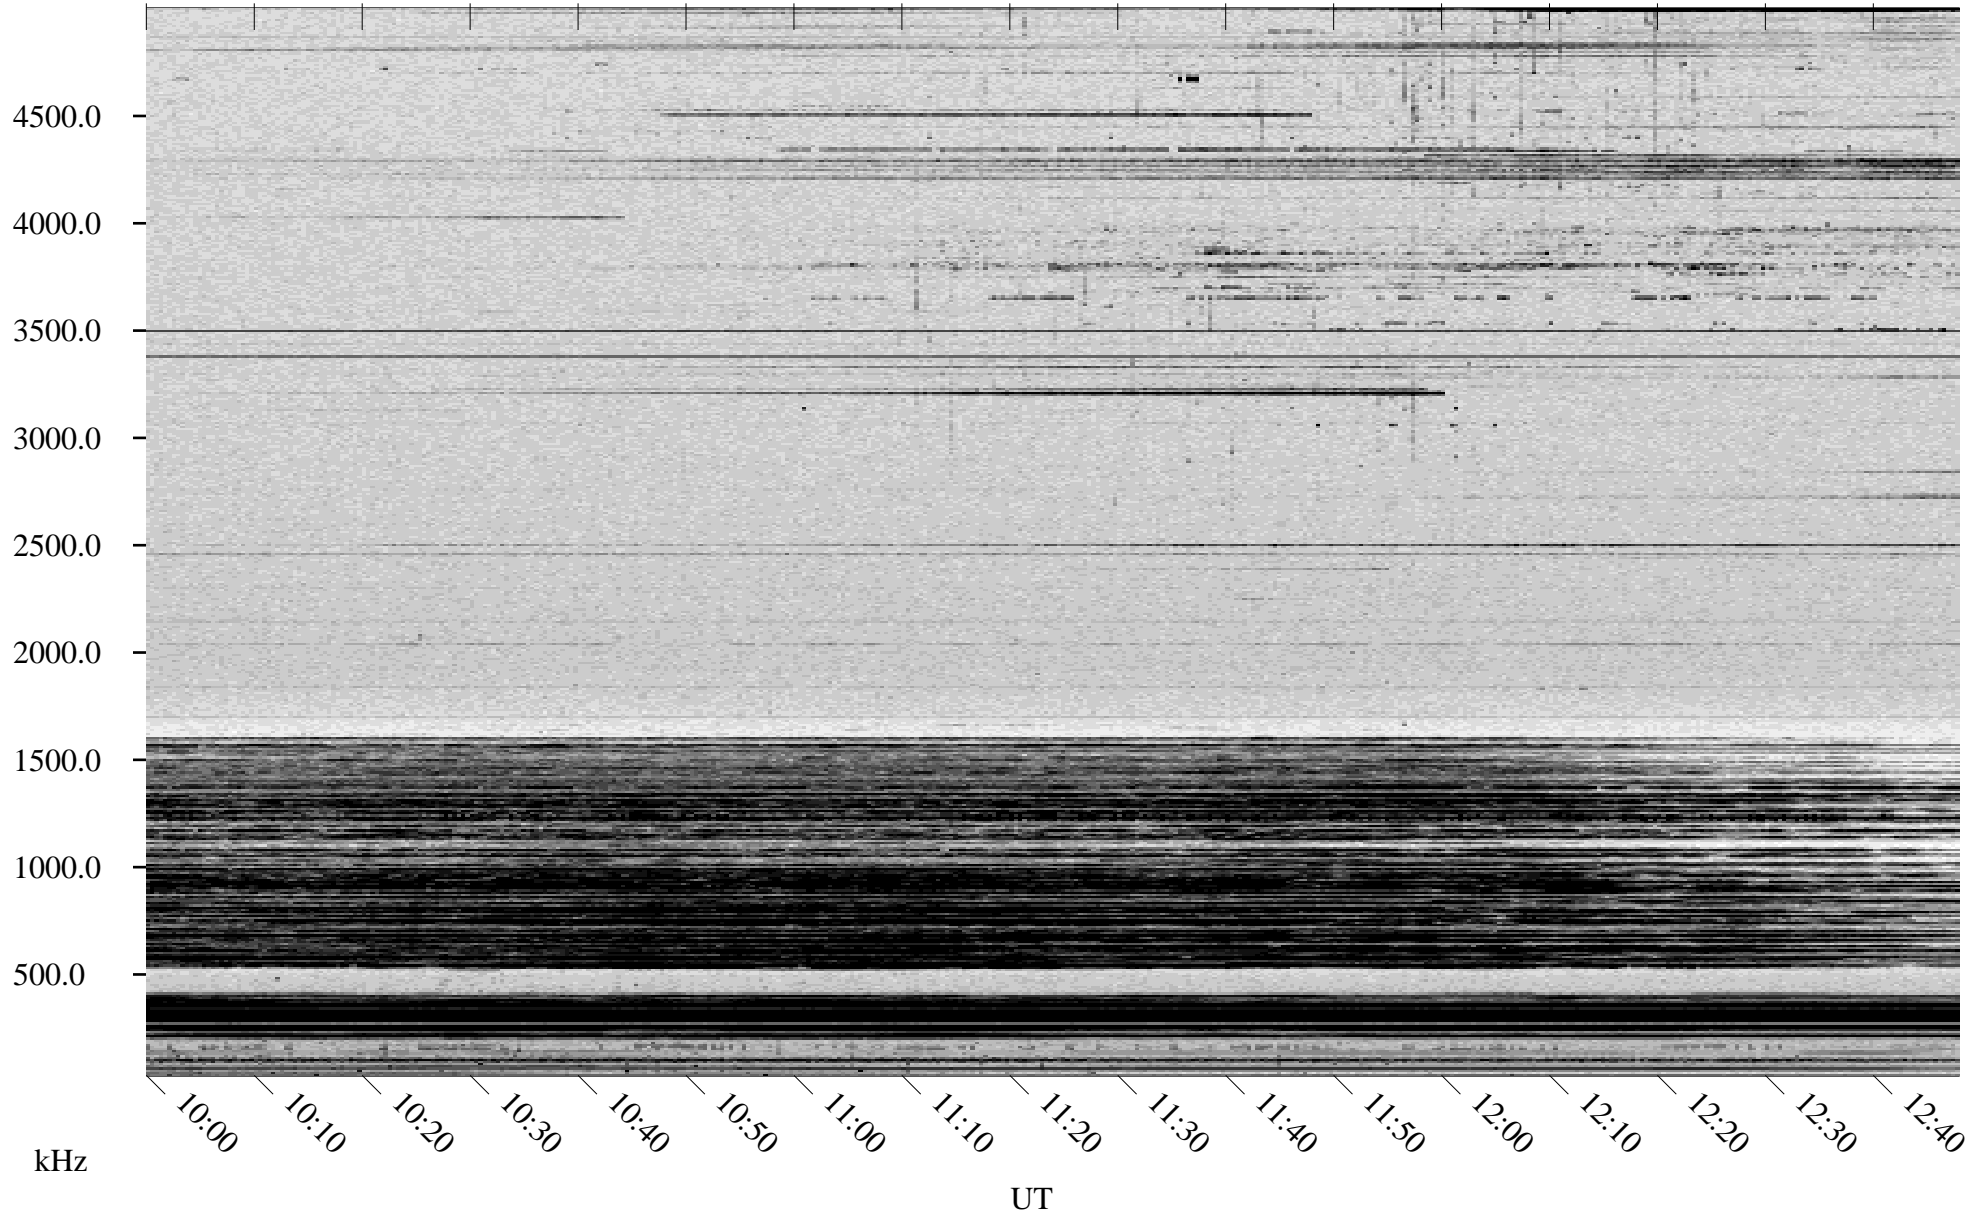

03/04/1998 Churchill, Manitoba

Linear Scale Black = 161 White = 15

ch98063l.r00m max_12

Page 1

03/04/1998 Churchill, Manitoba

Linear Scale Black = 161 White = 15

ch98063l.r00m max_12

Page 2

03/05/1998 Churchill, Manitoba

Linear Scale Black = 161 White = 15

ch98063l.r00m max_12

Page 3

03/05/1998 Churchill, Manitoba

Linear Scale Black = 161 White = 15

ch98063l.r00m max_12

Page 4

03/05/1998 Churchill, Manitoba

Linear Scale Black = 161 White = 15

ch98063l.r00m max_12

Page 5

03/05/1998 Churchill, Manitoba

Linear Scale Black = 161 White = 15

ch98063l.r00m max_12

Page 6

03/05/1998 Churchill, Manitoba

Linear Scale Black = 161 White = 15

ch98063l.r00m max_12

Page 7

03/05/1998 Churchill, Manitoba

Linear Scale Black = 161 White = 15

ch98063l.r00m max_12