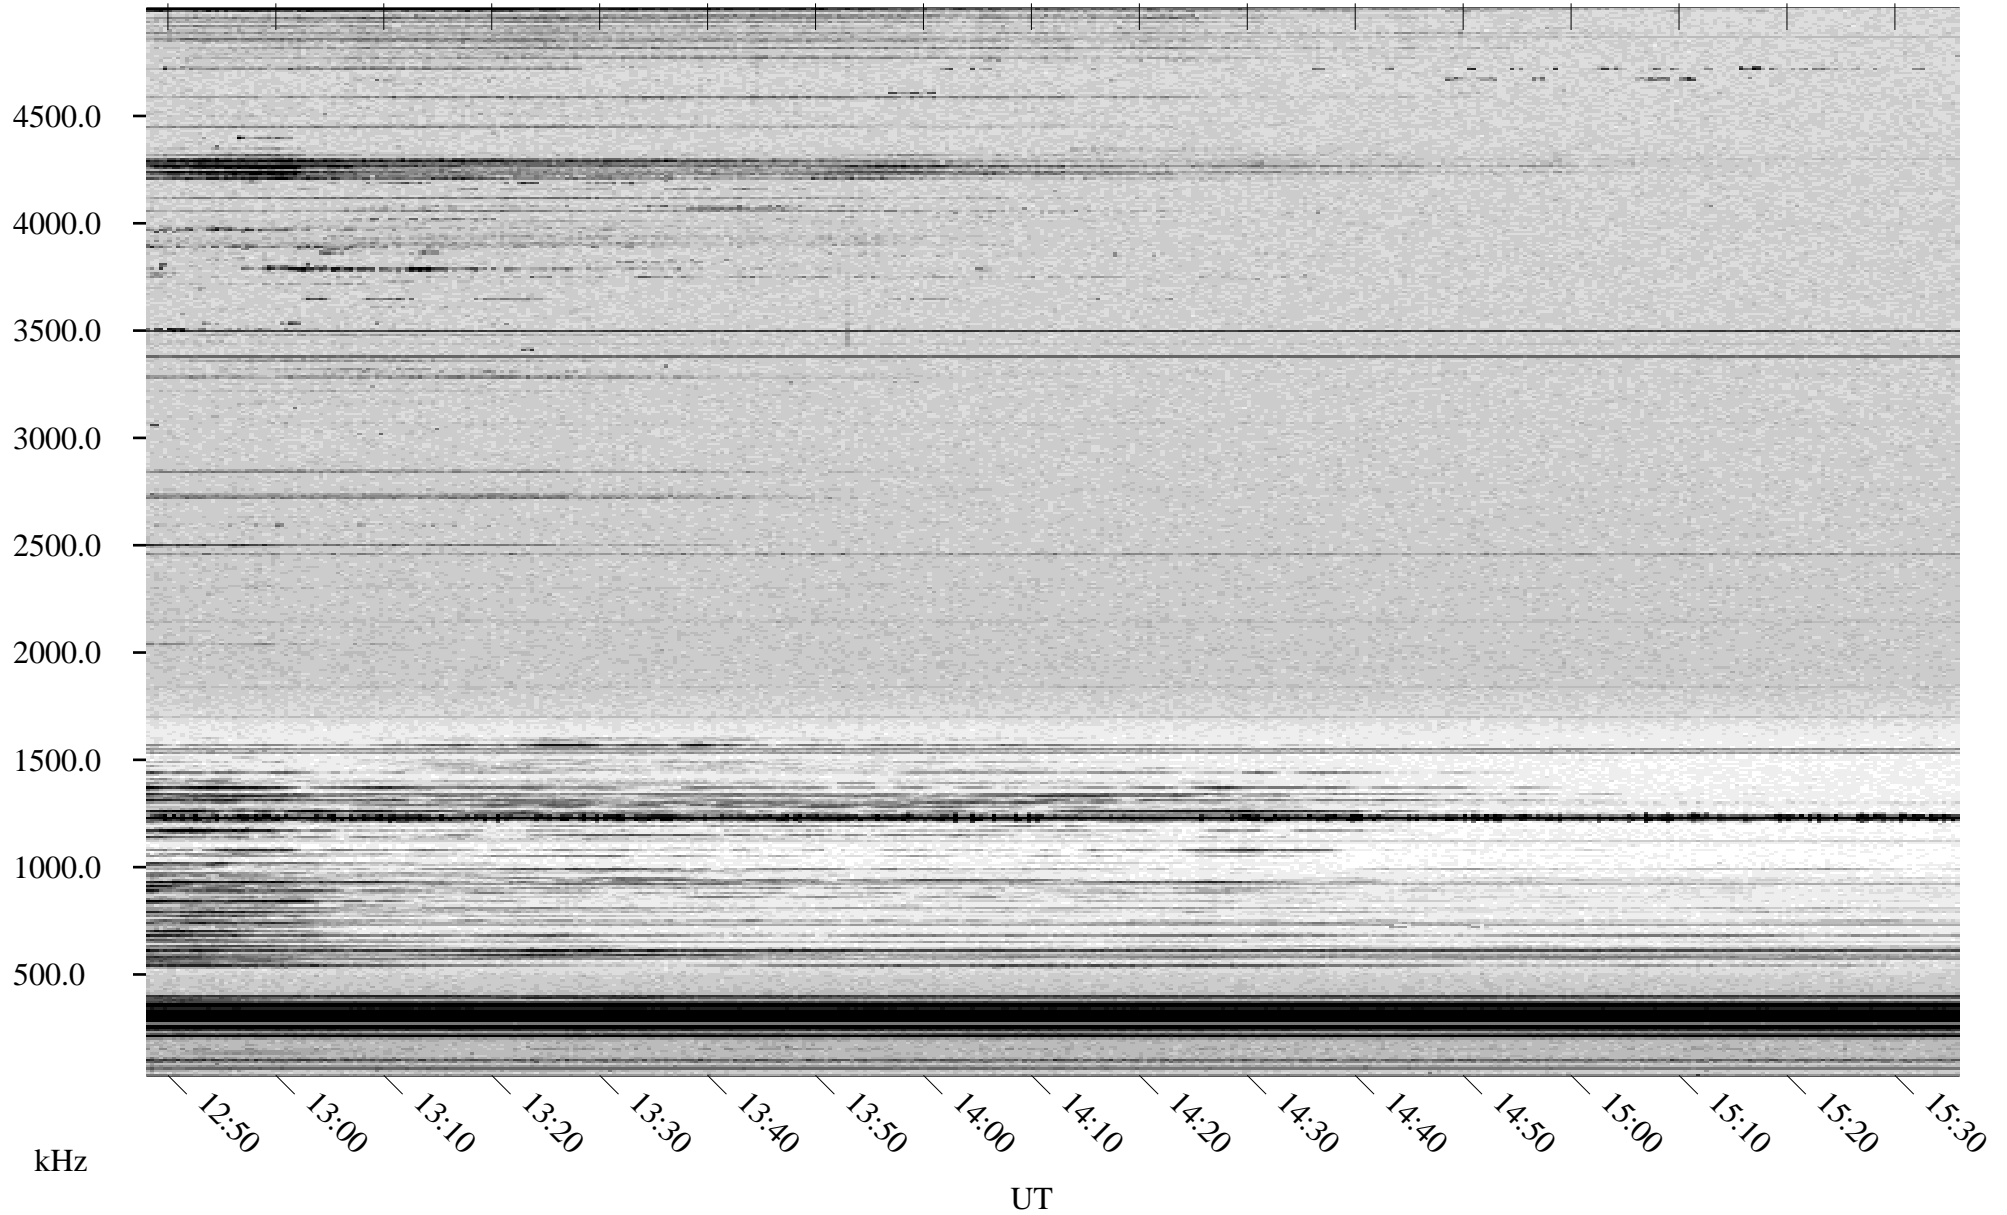

03/04/1998 Churchill, Manitoba

Linear Scale Black = 161 White = 15

ch98063l.r00m max_12

Page 1

03/04/1998 Churchill, Manitoba

Linear Scale Black = 161 White = 15

ch98063l.r00m max_12

Page 2

03/05/1998 Churchill, Manitoba

Linear Scale Black = 161 White = 15

ch98063l.r00m max_12

Page 3

03/05/1998 Churchill, Manitoba

Linear Scale Black = 161 White = 15

ch98063l.r00m max_12

Page 4

03/05/1998 Churchill, Manitoba

Linear Scale Black = 161 White = 15

ch98063l.r00m max_12

Page 5

03/05/1998 Churchill, Manitoba

Linear Scale Black = 161 White = 15

ch98063l.r00m max_12

Page 6

03/05/1998 Churchill, Manitoba

Linear Scale Black = 161 White = 15

ch98063l.r00m max_12

Page 7

03/05/1998 Churchill, Manitoba

Linear Scale Black = 161 White = 15

ch98063l.r00m max_12