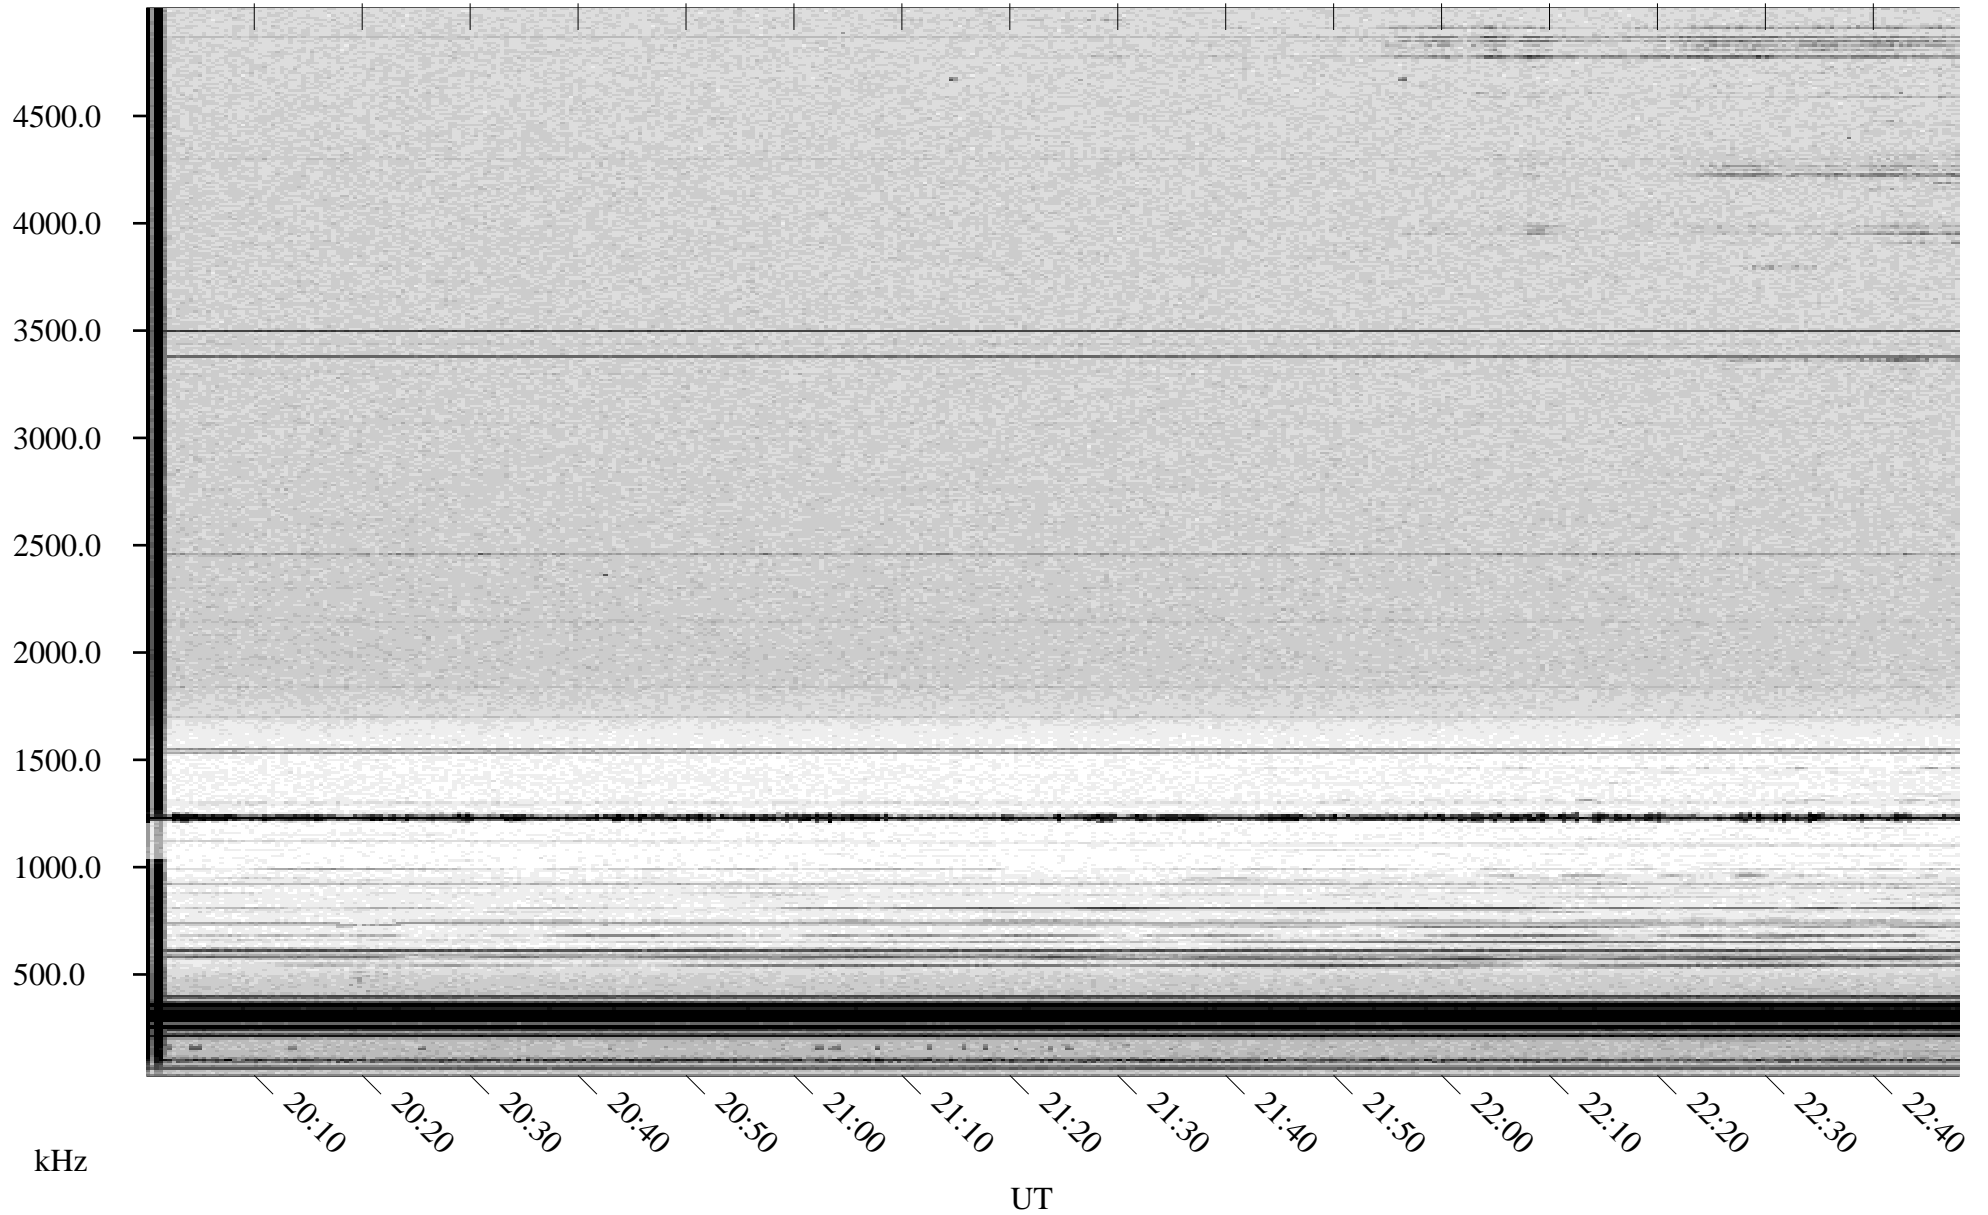

03/04/1998 Churchill, Manitoba

Linear Scale Black = 161 White = 15

ch98063l.r00m max_12

Page 1

03/04/1998 Churchill, Manitoba

Linear Scale Black = 161 White = 15

ch98063l.r00m max_12

Page 2

03/05/1998 Churchill, Manitoba

Linear Scale Black = 161 White = 15

ch98063l.r00m max_12

Page 3

03/05/1998 Churchill, Manitoba

Linear Scale Black = 161 White = 15

ch98063l.r00m max_12

Page 4

03/05/1998 Churchill, Manitoba

Linear Scale Black = 161 White = 15

ch98063l.r00m max_12

Page 5

03/05/1998 Churchill, Manitoba

Linear Scale Black = 161 White = 15

ch98063l.r00m max_12

Page 6

03/05/1998 Churchill, Manitoba

Linear Scale Black = 161 White = 15

ch98063l.r00m max_12

Page 7

03/05/1998 Churchill, Manitoba

Linear Scale Black = 161 White = 15

ch98063l.r00m max_12