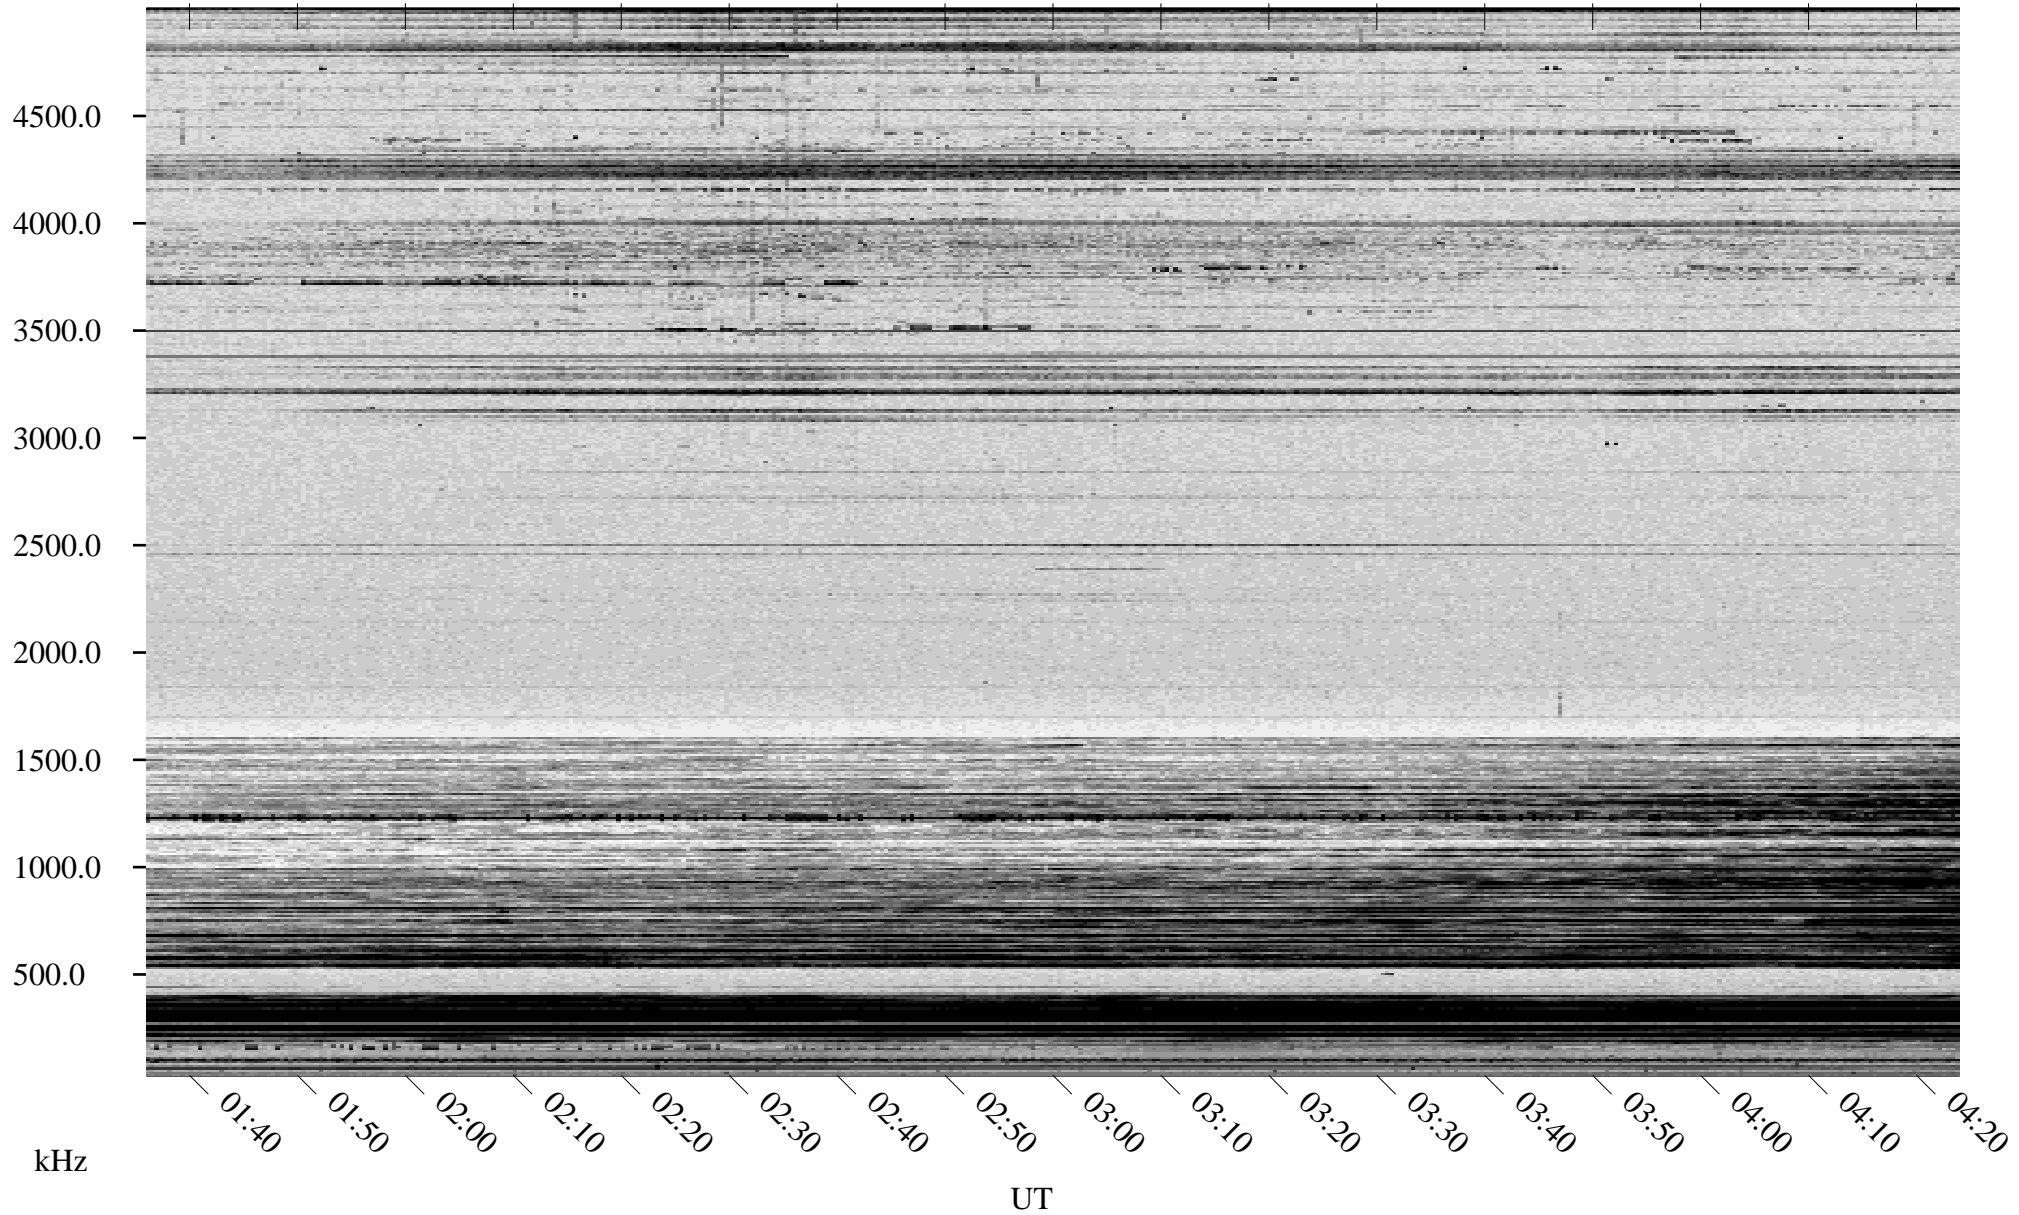

03/04/1998 Churchill, Manitoba

Linear Scale Black = 161 White = 15

ch98063l.r00m max_12

Page 1

03/04/1998 Churchill, Manitoba

Linear Scale Black = 161 White = 15

ch98063l.r00m max_12

Page 2

03/05/1998 Churchill, Manitoba

Linear Scale Black = 161 White = 15

ch98063l.r00m max_12

Page 3

03/05/1998 Churchill, Manitoba

Linear Scale Black = 161 White = 15

ch98063l.r00m max_12

Page 4

03/05/1998 Churchill, Manitoba

Linear Scale Black = 161 White = 15

ch98063l.r00m max_12

Page 5

03/05/1998 Churchill, Manitoba

Linear Scale Black = 161 White = 15

ch98063l.r00m max_12

Page 6

03/05/1998 Churchill, Manitoba

Linear Scale Black = 161 White = 15

ch98063l.r00m max_12

Page 7

03/05/1998 Churchill, Manitoba

Linear Scale Black = 161 White = 15

ch98063l.r00m max_12