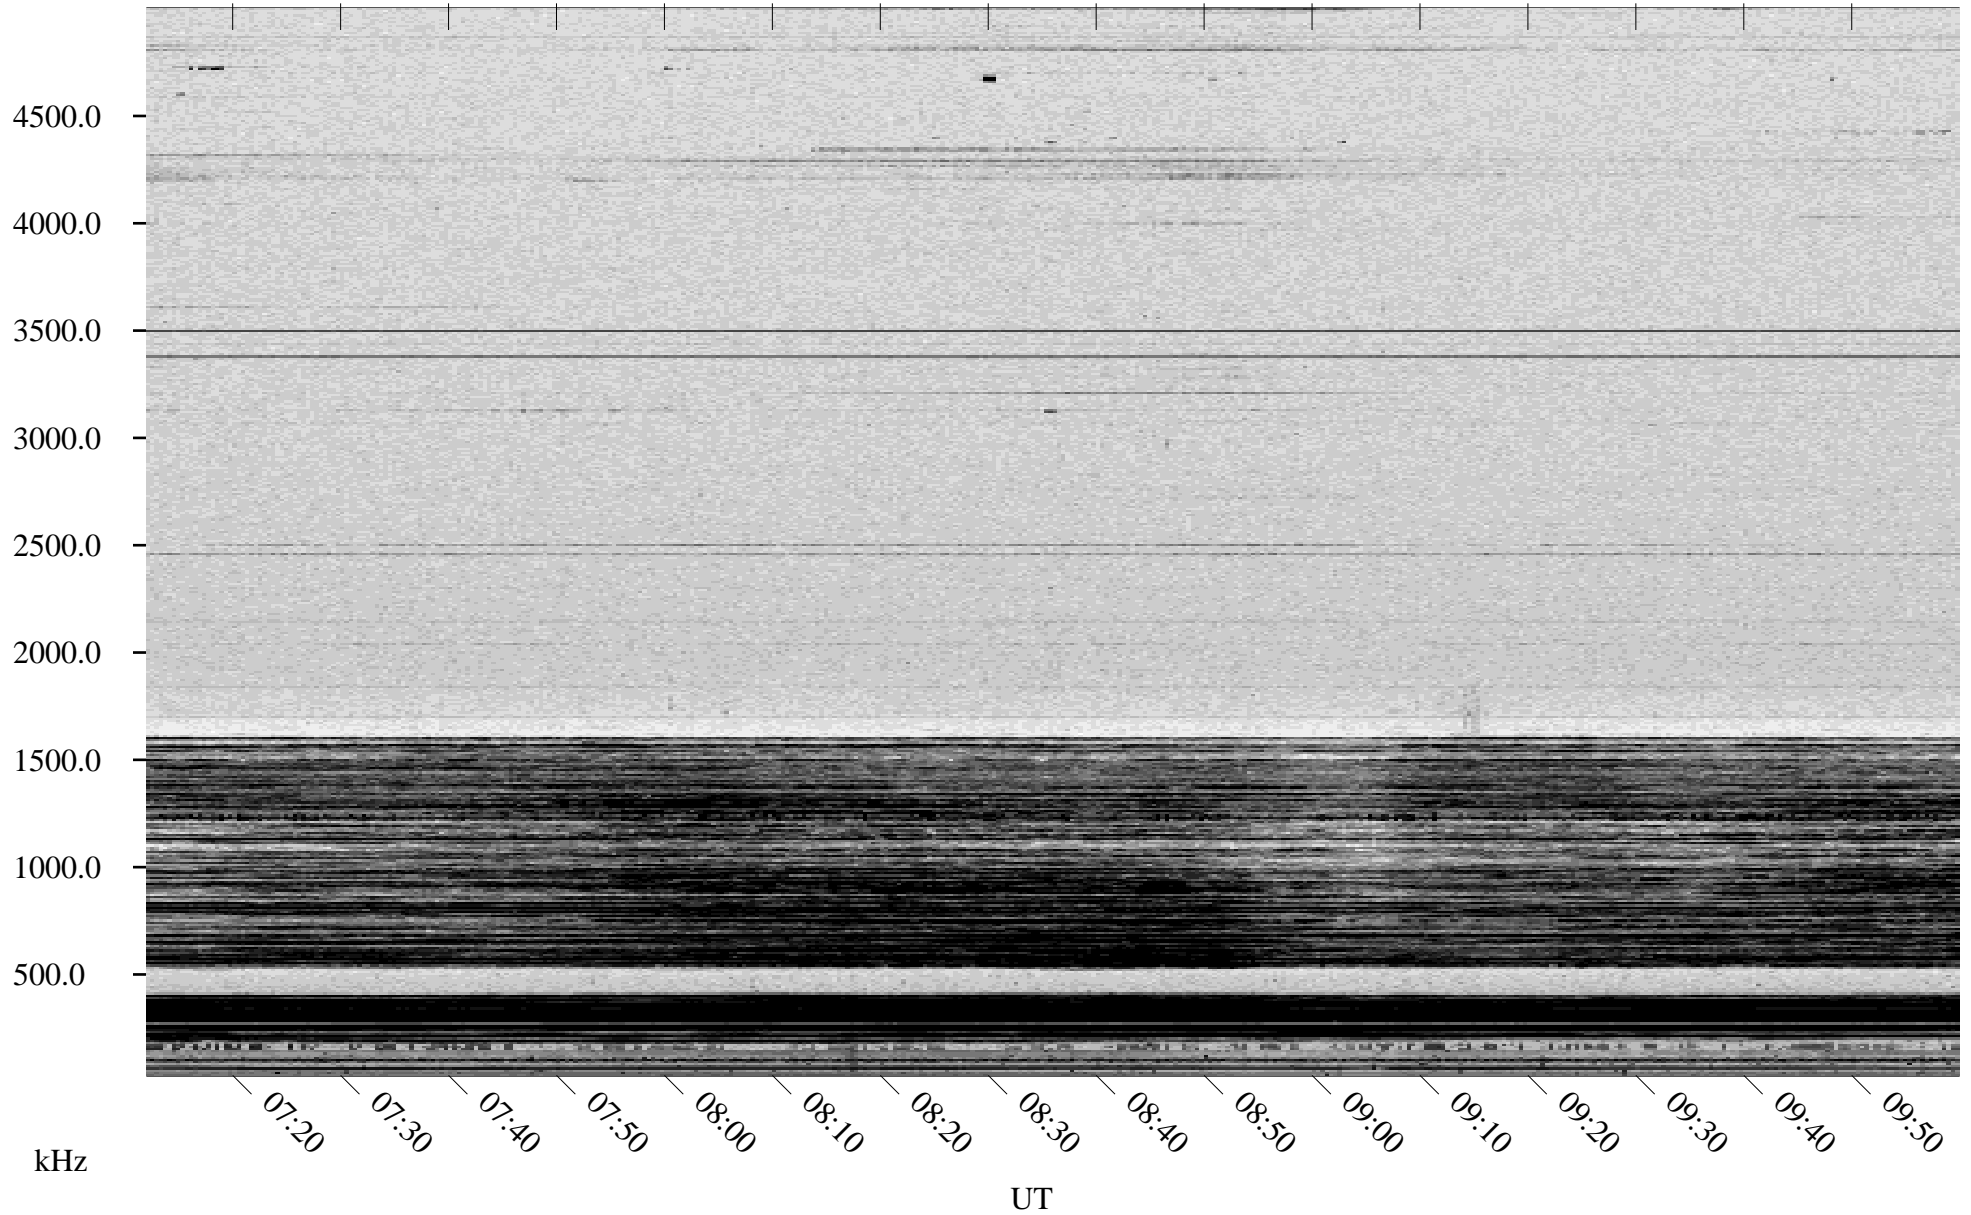

03/04/1998 Churchill, Manitoba

Linear Scale Black = 161 White = 15

ch98063l.r00m max_12

Page 1

03/04/1998 Churchill, Manitoba

Linear Scale Black = 161 White = 15

ch98063l.r00m max_12

Page 2

03/05/1998 Churchill, Manitoba

Linear Scale Black = 161 White = 15

ch98063l.r00m max_12

Page 3

03/05/1998 Churchill, Manitoba

Linear Scale Black = 161 White = 15

ch98063l.r00m max_12

Page 4

03/05/1998 Churchill, Manitoba

Linear Scale Black = 161 White = 15

ch98063l.r00m max_12

Page 5

03/05/1998 Churchill, Manitoba

Linear Scale Black = 161 White = 15

ch98063l.r00m max_12

Page 6

03/05/1998 Churchill, Manitoba

Linear Scale Black = 161 White = 15

ch98063l.r00m max_12

Page 7

03/05/1998 Churchill, Manitoba

Linear Scale Black = 161 White = 15

ch98063l.r00m max_12