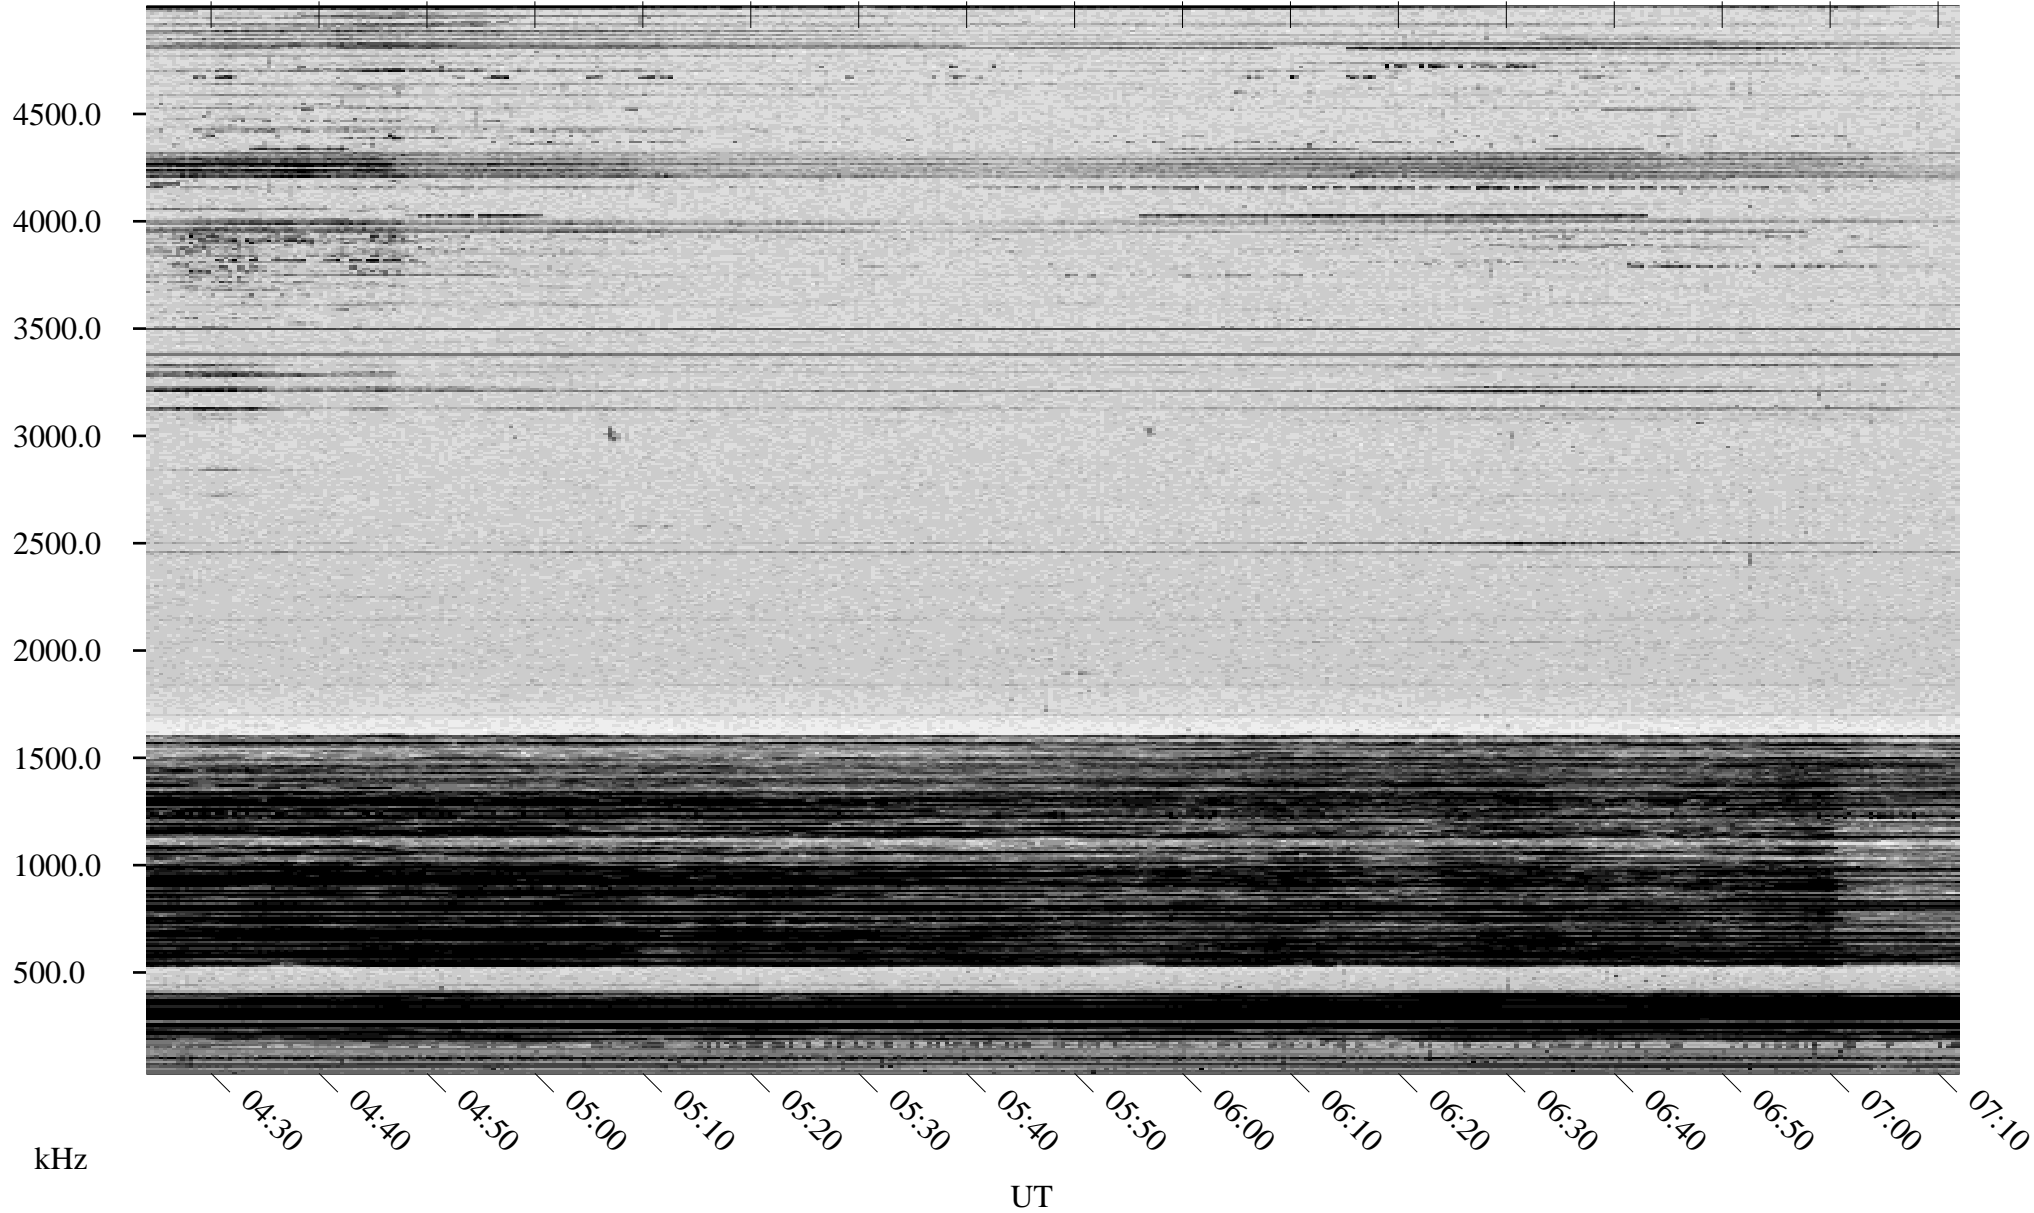

03/04/1998 Churchill, Manitoba

Linear Scale Black = 161 White = 15

ch98063l.r00m max_12

Page 1

03/04/1998 Churchill, Manitoba

Linear Scale Black = 161 White = 15

ch98063l.r00m max_12

Page 2

03/05/1998 Churchill, Manitoba

Linear Scale Black = 161 White = 15

ch98063l.r00m max_12

Page 3

03/05/1998 Churchill, Manitoba

Linear Scale Black = 161 White = 15

ch98063l.r00m max_12

Page 4

03/05/1998 Churchill, Manitoba

Linear Scale Black = 161 White = 15

ch98063l.r00m max_12

Page 5

03/05/1998 Churchill, Manitoba

Linear Scale Black = 161 White = 15

ch98063l.r00m max_12

Page 6

03/05/1998 Churchill, Manitoba

Linear Scale Black = 161 White = 15

ch98063l.r00m max_12

Page 7

03/05/1998 Churchill, Manitoba

Linear Scale Black = 161 White = 15

ch98063l.r00m max_12