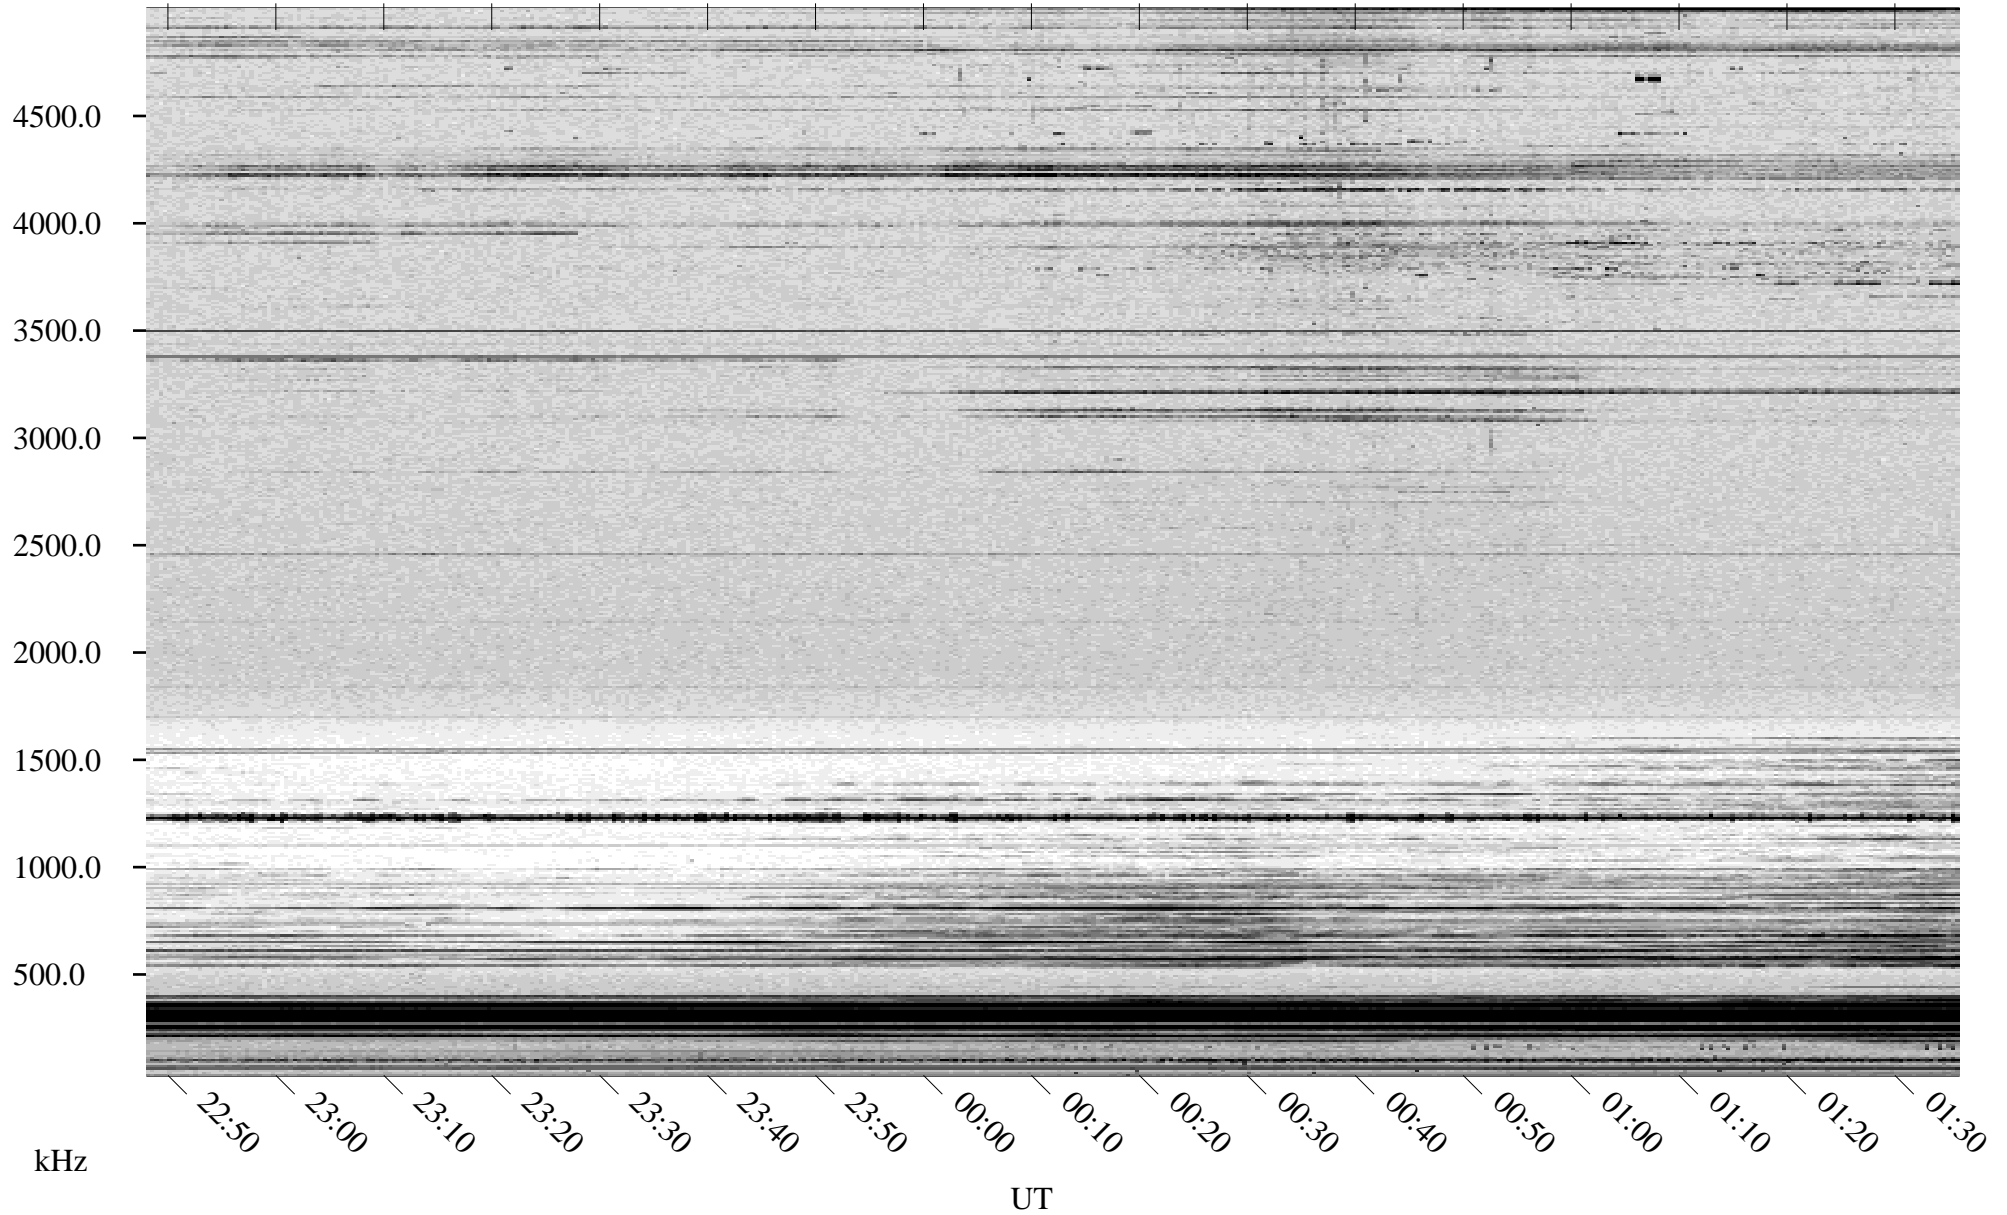

03/04/1998 Churchill, Manitoba

Linear Scale Black = 161 White = 15

ch98063l.r00m max_12

Page 1

03/04/1998 Churchill, Manitoba

Linear Scale Black = 161 White = 15

ch98063l.r00m max_12

Page 2

03/05/1998 Churchill, Manitoba

Linear Scale Black = 161 White = 15

ch98063l.r00m max_12

Page 3

03/05/1998 Churchill, Manitoba

Linear Scale Black = 161 White = 15

ch98063l.r00m max_12

Page 4

03/05/1998 Churchill, Manitoba

Linear Scale Black = 161 White = 15

ch98063l.r00m max_12

Page 5

03/05/1998 Churchill, Manitoba

Linear Scale Black = 161 White = 15

ch98063l.r00m max_12

Page 6

03/05/1998 Churchill, Manitoba

Linear Scale Black = 161 White = 15

ch98063l.r00m max_12

Page 7

03/05/1998 Churchill, Manitoba

Linear Scale Black = 161 White = 15

ch98063l.r00m max_12