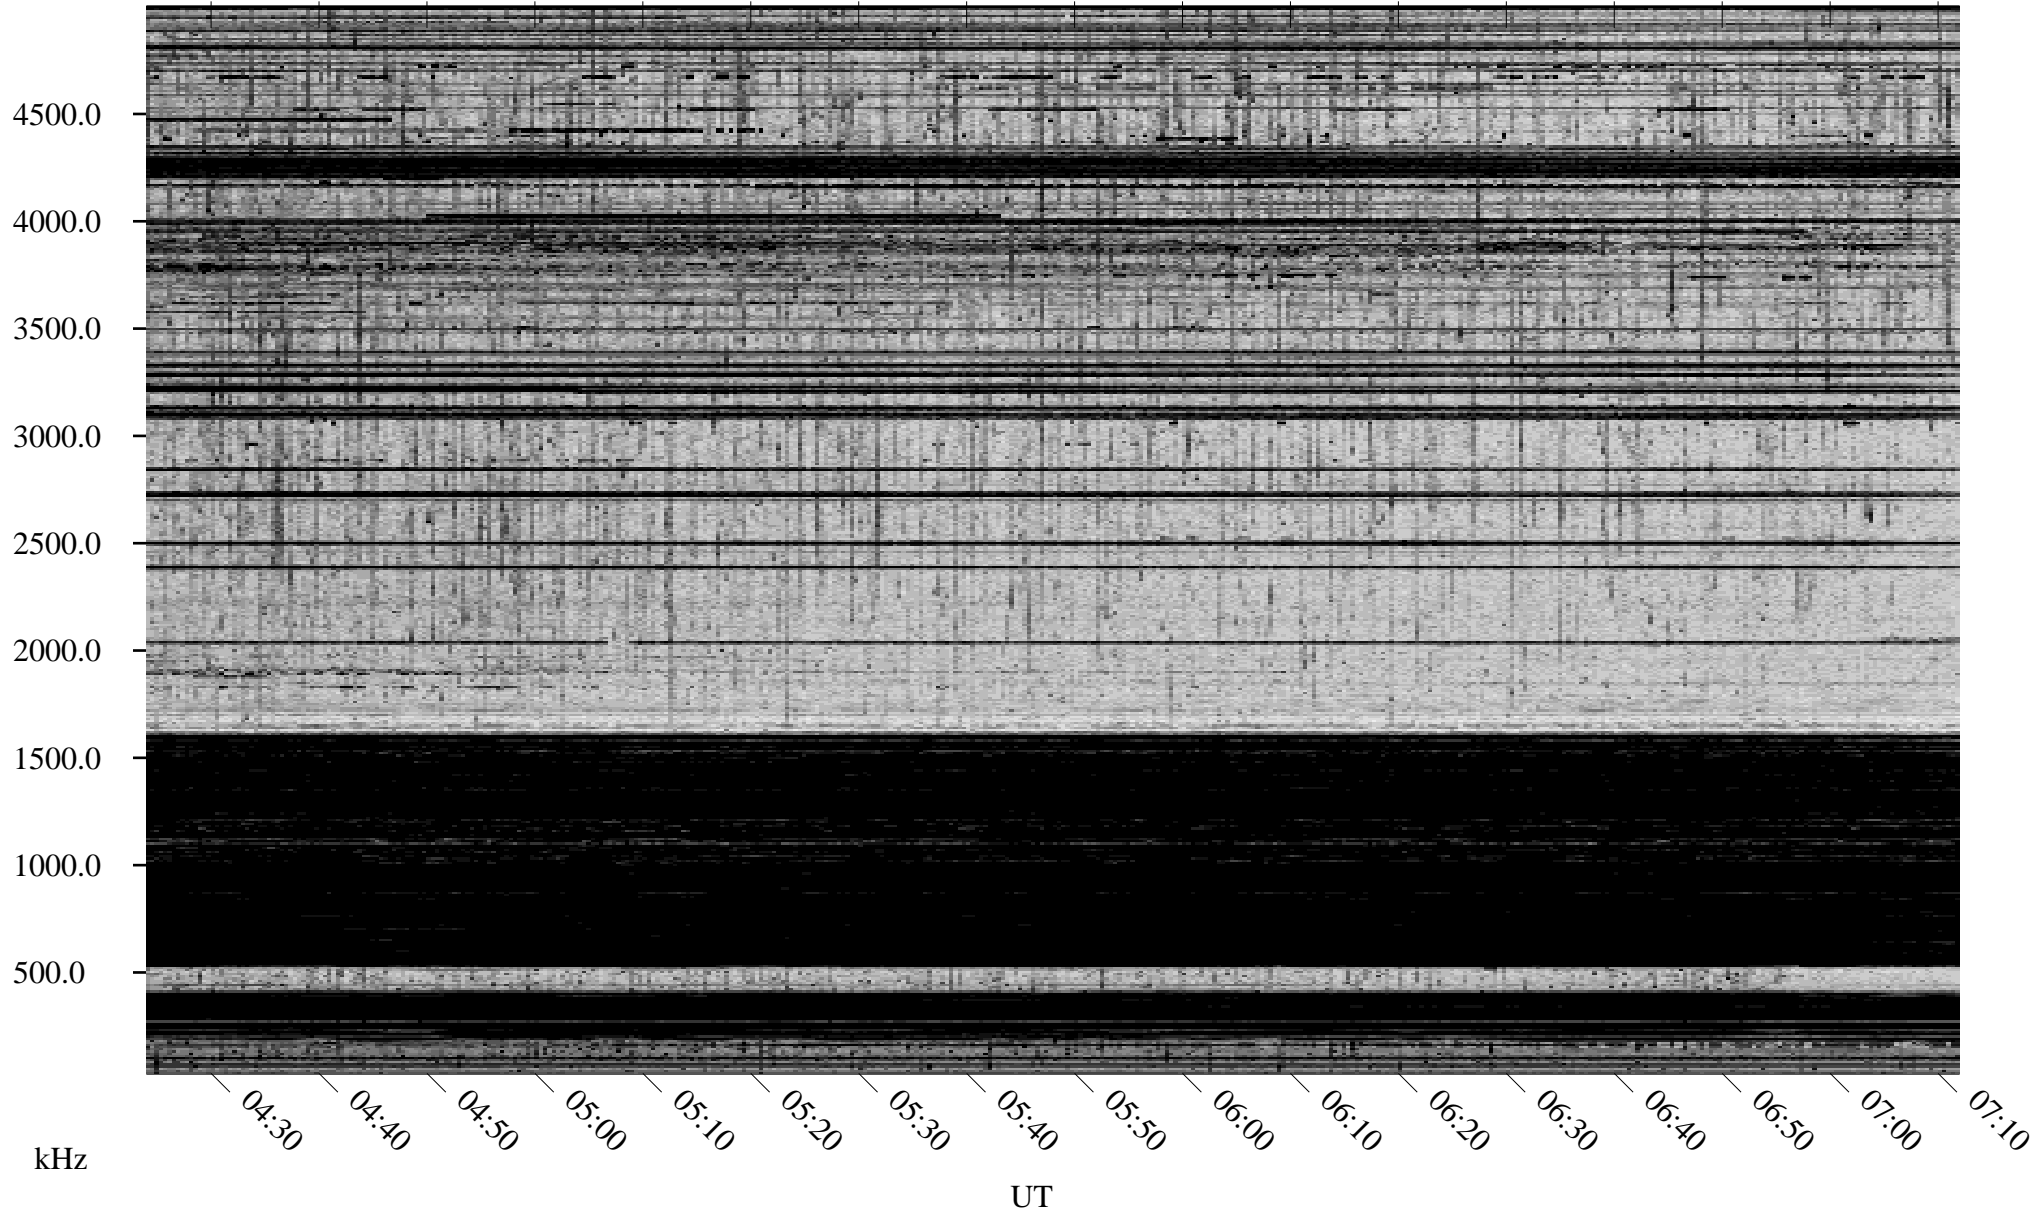

03/05/1998 Churchill, Manitoba

Linear Scale Black = 161 White = 15

ch98064l.r00m max_12

Page 1

03/05/1998 Churchill, Manitoba

Linear Scale Black = 161 White = 15

ch98064l.r00m max_12

Page 2

03/06/1998 Churchill, Manitoba

Linear Scale Black = 161 White = 15

ch98064l.r00m max_12

Page 3

03/06/1998 Churchill, Manitoba

Linear Scale Black = 161 White = 15

ch98064l.r00m max_12

Page 4

03/06/1998 Churchill, Manitoba

Linear Scale Black = 161 White = 15

ch98064l.r00m max_12

Page 5

03/06/1998 Churchill, Manitoba

Linear Scale Black = 161 White = 15

ch98064l.r00m max_12

Page 6

03/06/1998 Churchill, Manitoba

Linear Scale Black = 161 White = 15

ch98064l.r00m max_12

Page 7

03/06/1998 Churchill, Manitoba

Linear Scale Black = 161 White = 15

ch98064l.r00m max_12

Page 8