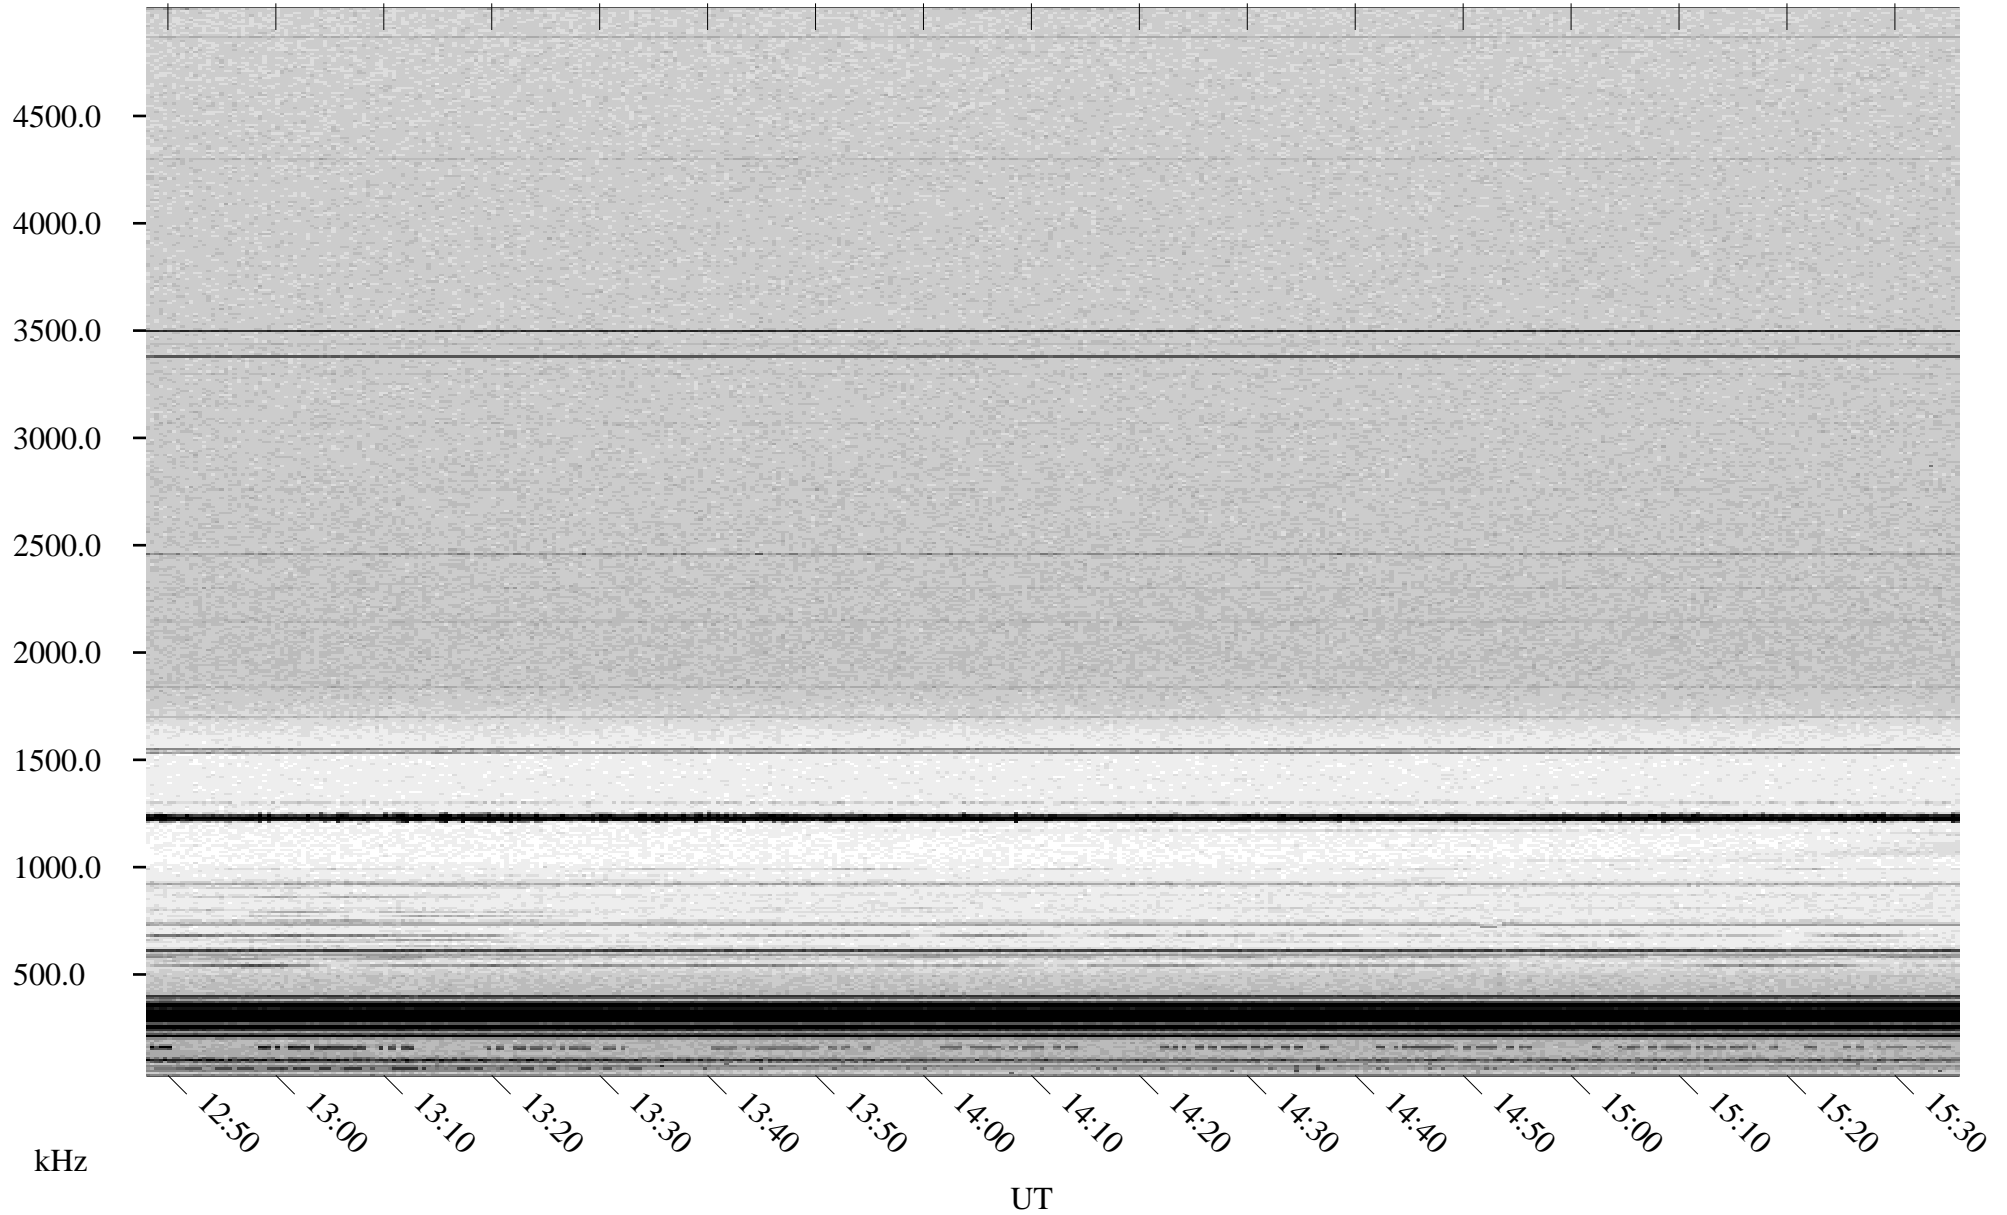

03/05/1998 Churchill, Manitoba

Linear Scale Black = 161 White = 15

ch98064l.r00m max_12

Page 1

03/05/1998 Churchill, Manitoba

Linear Scale Black = 161 White = 15

ch98064l.r00m max_12

Page 2

03/06/1998 Churchill, Manitoba

Linear Scale Black = 161 White = 15

ch98064l.r00m max_12

Page 3

03/06/1998 Churchill, Manitoba

Linear Scale Black = 161 White = 15

ch98064l.r00m max_12

Page 4

03/06/1998 Churchill, Manitoba

Linear Scale Black = 161 White = 15

ch98064l.r00m max_12

Page 5

03/06/1998 Churchill, Manitoba

Linear Scale Black = 161 White = 15

ch98064l.r00m max_12

Page 6

03/06/1998 Churchill, Manitoba

Linear Scale Black = 161 White = 15

ch98064l.r00m max_12

Page 7

03/06/1998 Churchill, Manitoba

Linear Scale Black = 161 White = 15

ch98064l.r00m max_12

Page 8