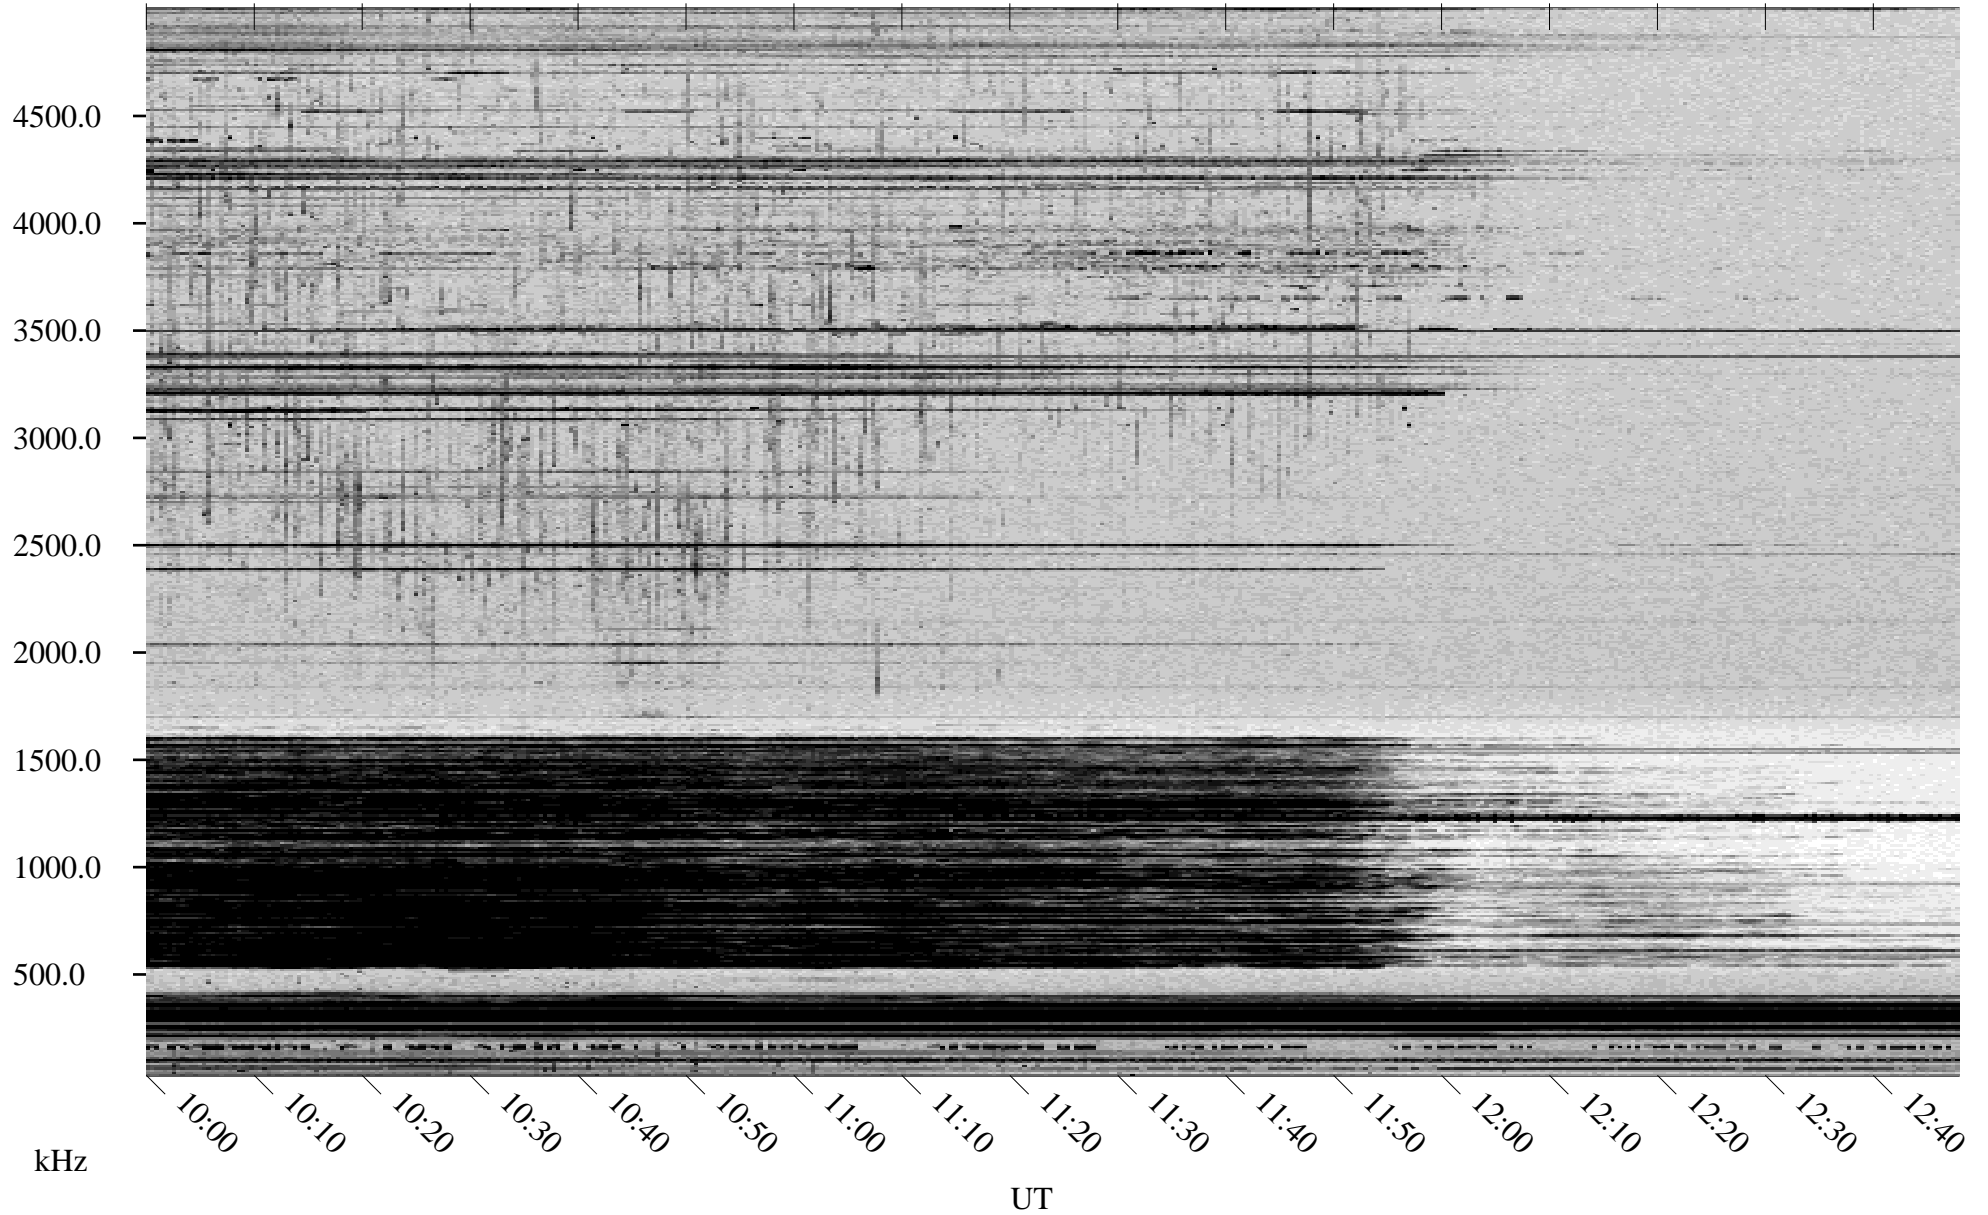

03/05/1998 Churchill, Manitoba

Linear Scale Black = 161 White = 15

ch98064l.r00m max_12

Page 1

03/05/1998 Churchill, Manitoba

Linear Scale Black = 161 White = 15

ch98064l.r00m max_12

Page 2

03/06/1998 Churchill, Manitoba

Linear Scale Black = 161 White = 15

ch98064l.r00m max_12

Page 3

03/06/1998 Churchill, Manitoba

Linear Scale Black = 161 White = 15

ch98064l.r00m max_12

Page 4

03/06/1998 Churchill, Manitoba

Linear Scale Black = 161 White = 15

ch98064l.r00m max_12

Page 5

03/06/1998 Churchill, Manitoba

Linear Scale Black = 161 White = 15

ch98064l.r00m max_12

Page 6

03/06/1998 Churchill, Manitoba

Linear Scale Black = 161 White = 15

ch98064l.r00m max_12

Page 7

03/06/1998 Churchill, Manitoba

Linear Scale Black = 161 White = 15

ch98064l.r00m max_12

Page 8