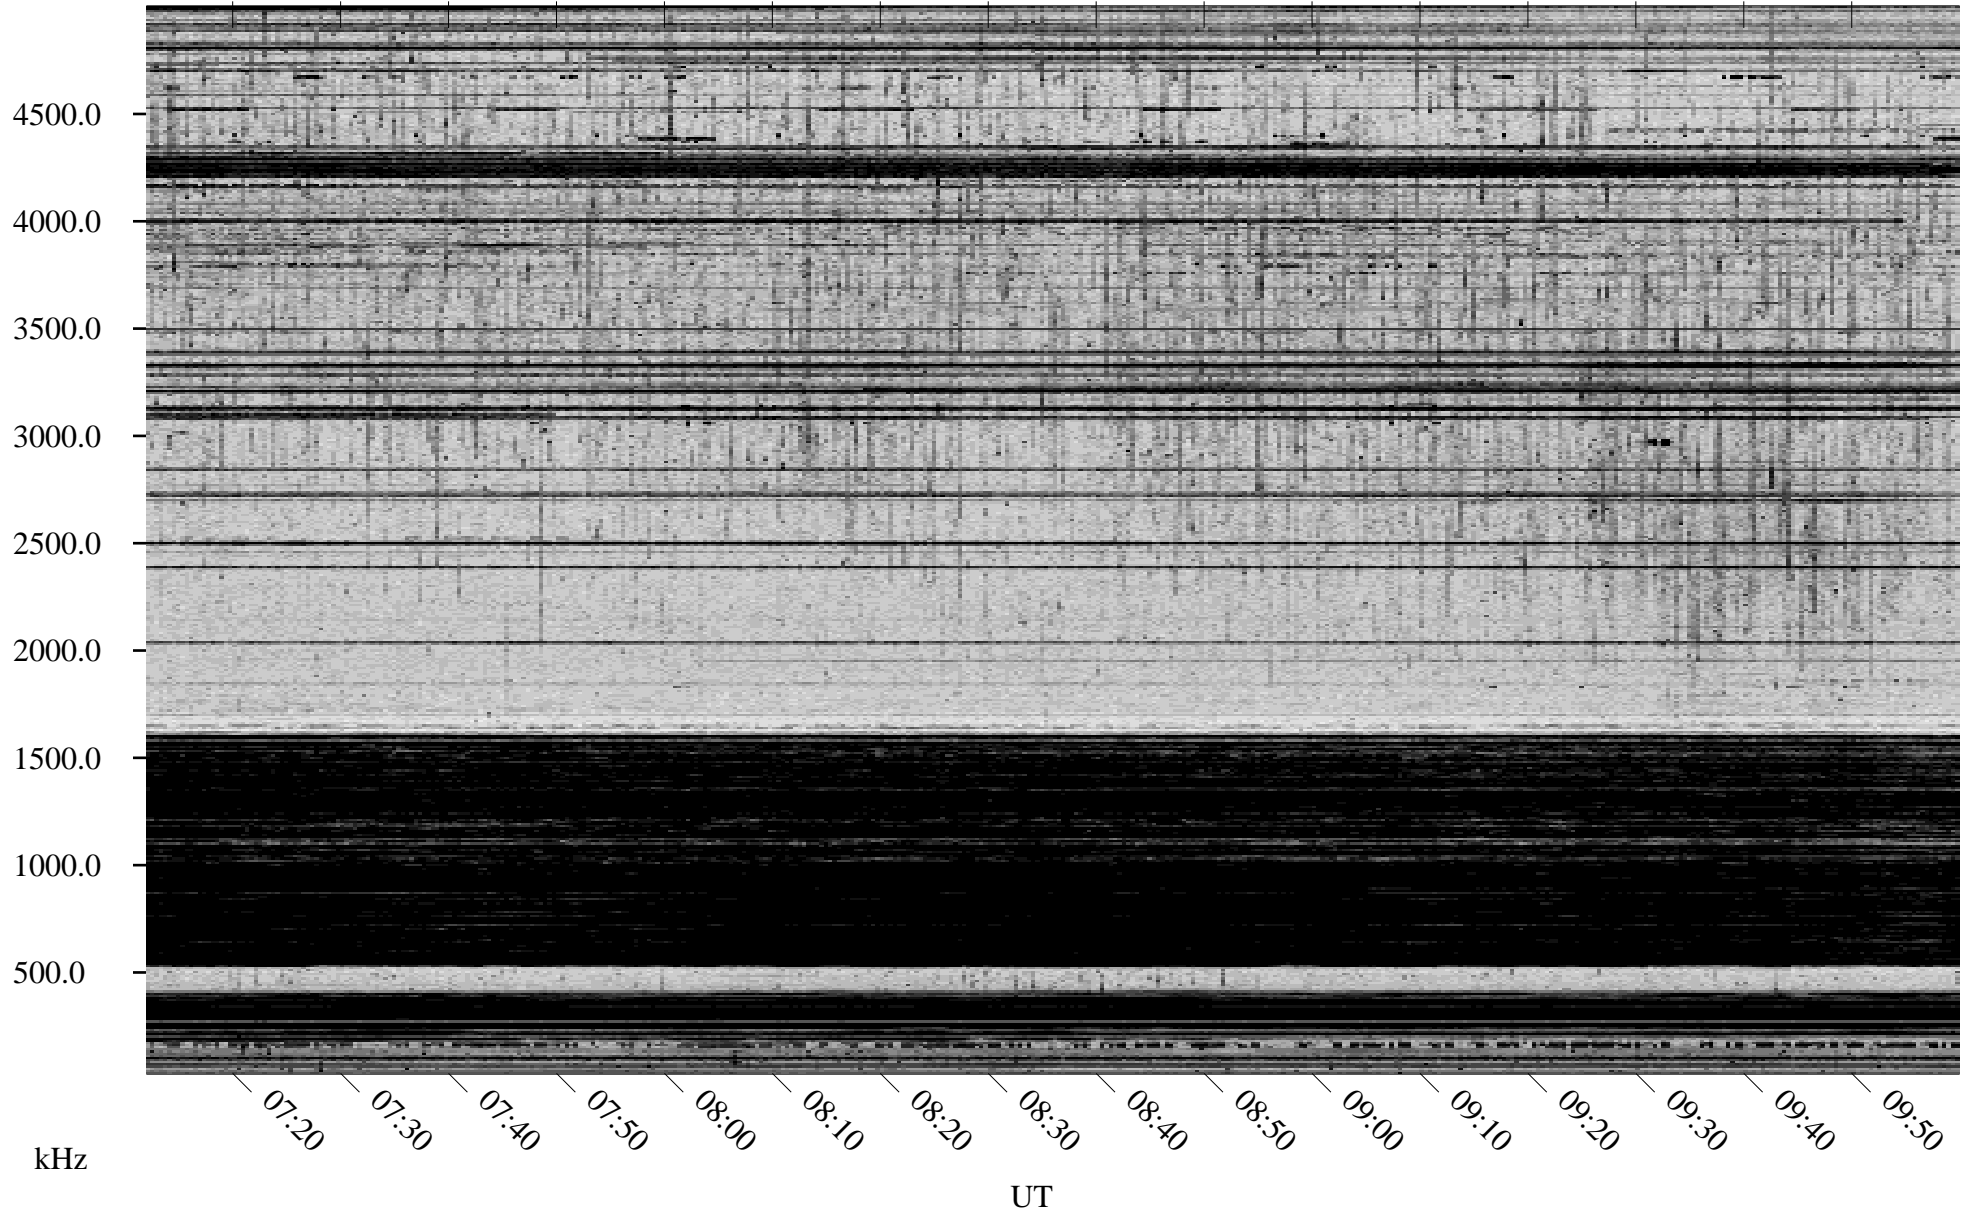

03/05/1998 Churchill, Manitoba

Linear Scale Black = 161 White = 15

ch98064l.r00m max_12

Page 1

03/05/1998 Churchill, Manitoba

Linear Scale Black = 161 White = 15

ch98064l.r00m max_12

Page 2

03/06/1998 Churchill, Manitoba

Linear Scale Black = 161 White = 15

ch98064l.r00m max_12

Page 3

03/06/1998 Churchill, Manitoba

Linear Scale Black = 161 White = 15

ch98064l.r00m max_12

Page 4

03/06/1998 Churchill, Manitoba

Linear Scale Black = 161 White = 15

ch98064l.r00m max_12

Page 5

03/06/1998 Churchill, Manitoba

Linear Scale Black = 161 White = 15

ch98064l.r00m max_12

Page 6

03/06/1998 Churchill, Manitoba

Linear Scale Black = 161 White = 15

ch98064l.r00m max_12

Page 7

03/06/1998 Churchill, Manitoba

Linear Scale Black = 161 White = 15

ch98064l.r00m max_12

Page 8