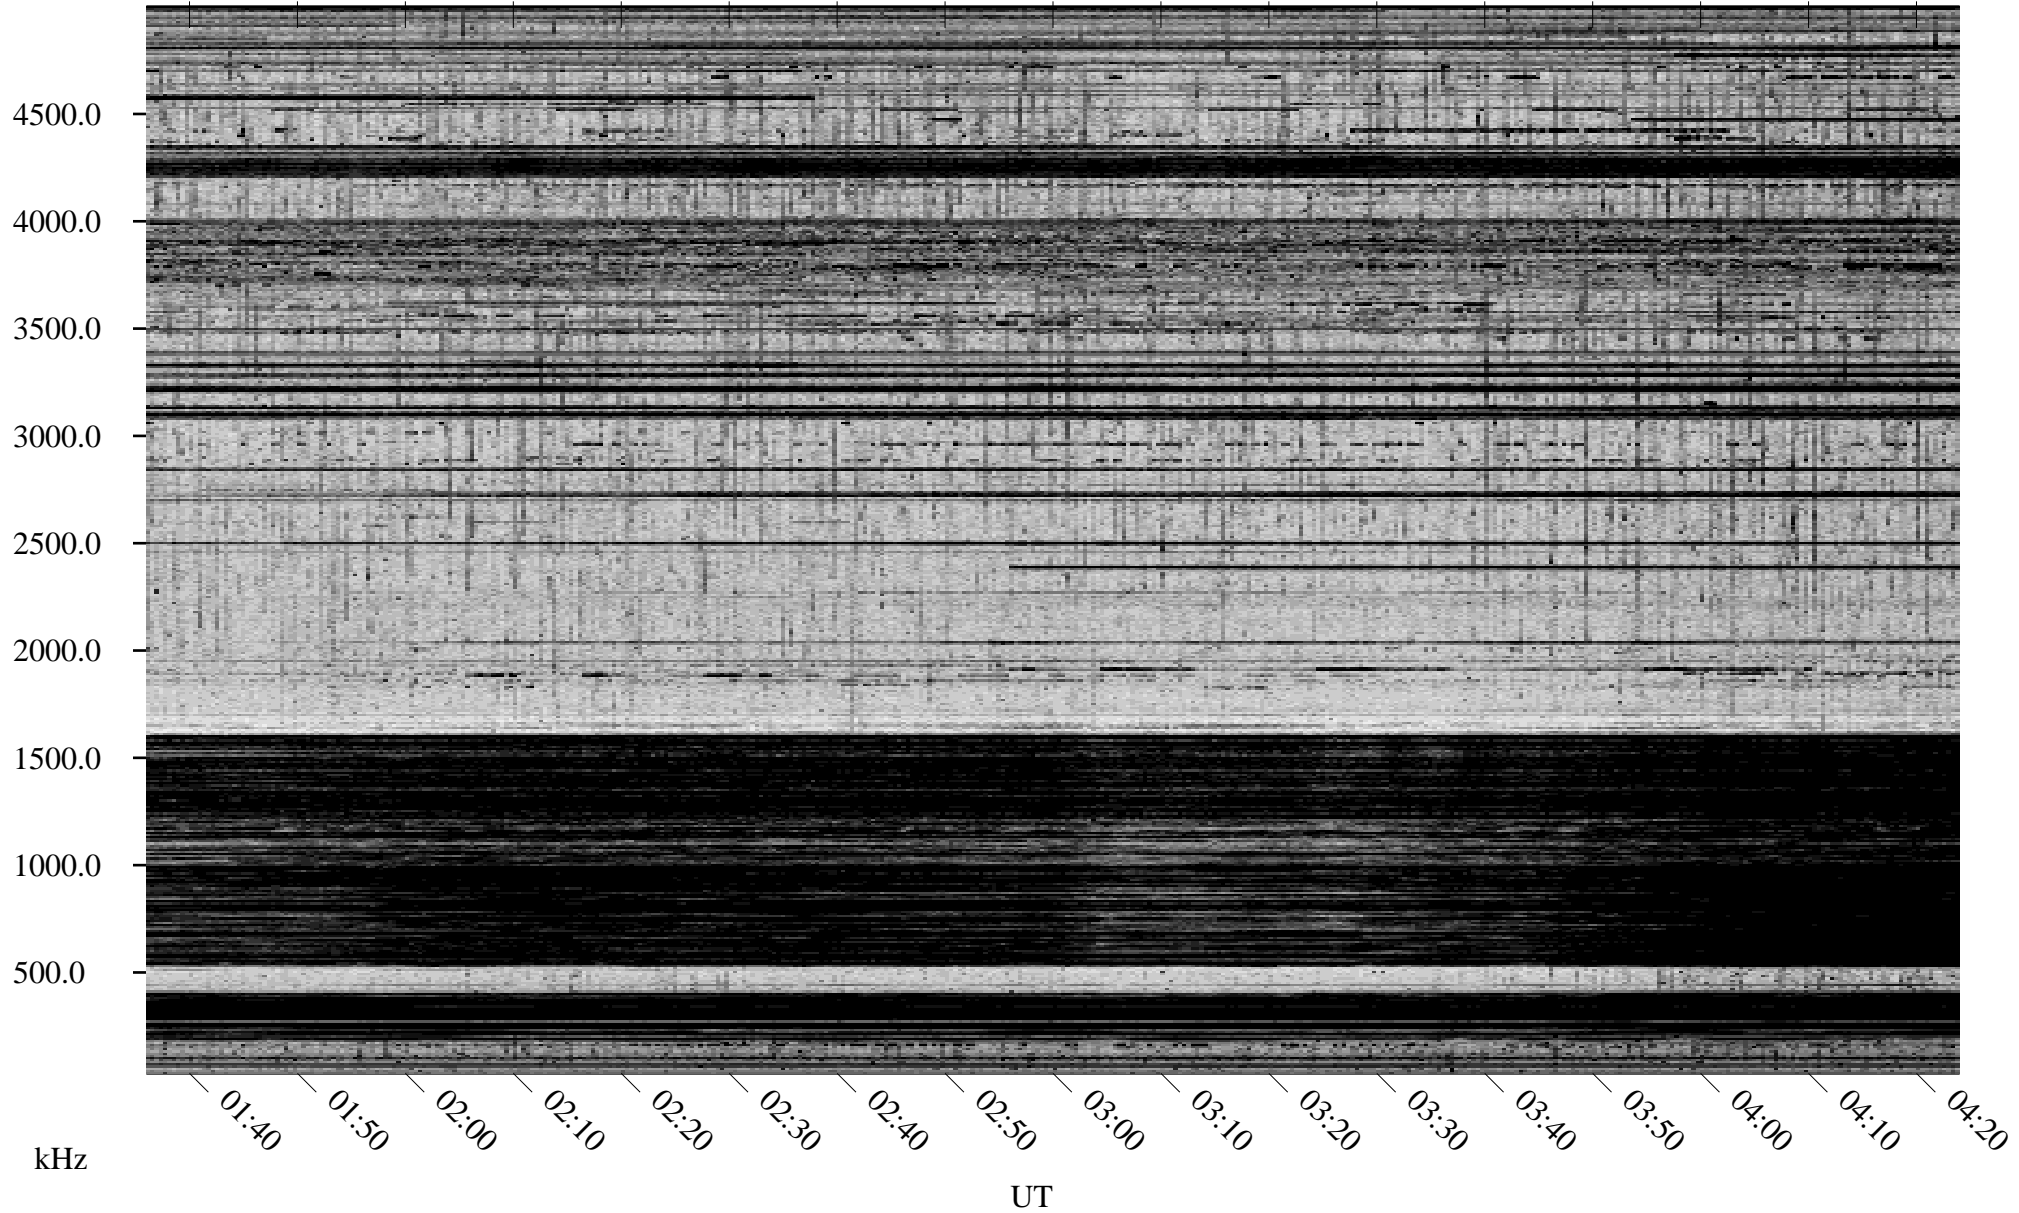

03/05/1998 Churchill, Manitoba

Linear Scale Black = 161 White = 15

ch98064l.r00m max_12

Page 1

03/05/1998 Churchill, Manitoba

Linear Scale Black = 161 White = 15

ch98064l.r00m max_12

Page 2

03/06/1998 Churchill, Manitoba

Linear Scale Black = 161 White = 15

ch98064l.r00m max_12

Page 3

03/06/1998 Churchill, Manitoba

Linear Scale Black = 161 White = 15

ch98064l.r00m max_12

Page 4

03/06/1998 Churchill, Manitoba

Linear Scale Black = 161 White = 15

ch98064l.r00m max_12

Page 5

03/06/1998 Churchill, Manitoba

Linear Scale Black = 161 White = 15

ch98064l.r00m max_12

Page 6

03/06/1998 Churchill, Manitoba

Linear Scale Black = 161 White = 15

ch98064l.r00m max_12

Page 7

03/06/1998 Churchill, Manitoba

Linear Scale Black = 161 White = 15

ch98064l.r00m max_12

Page 8