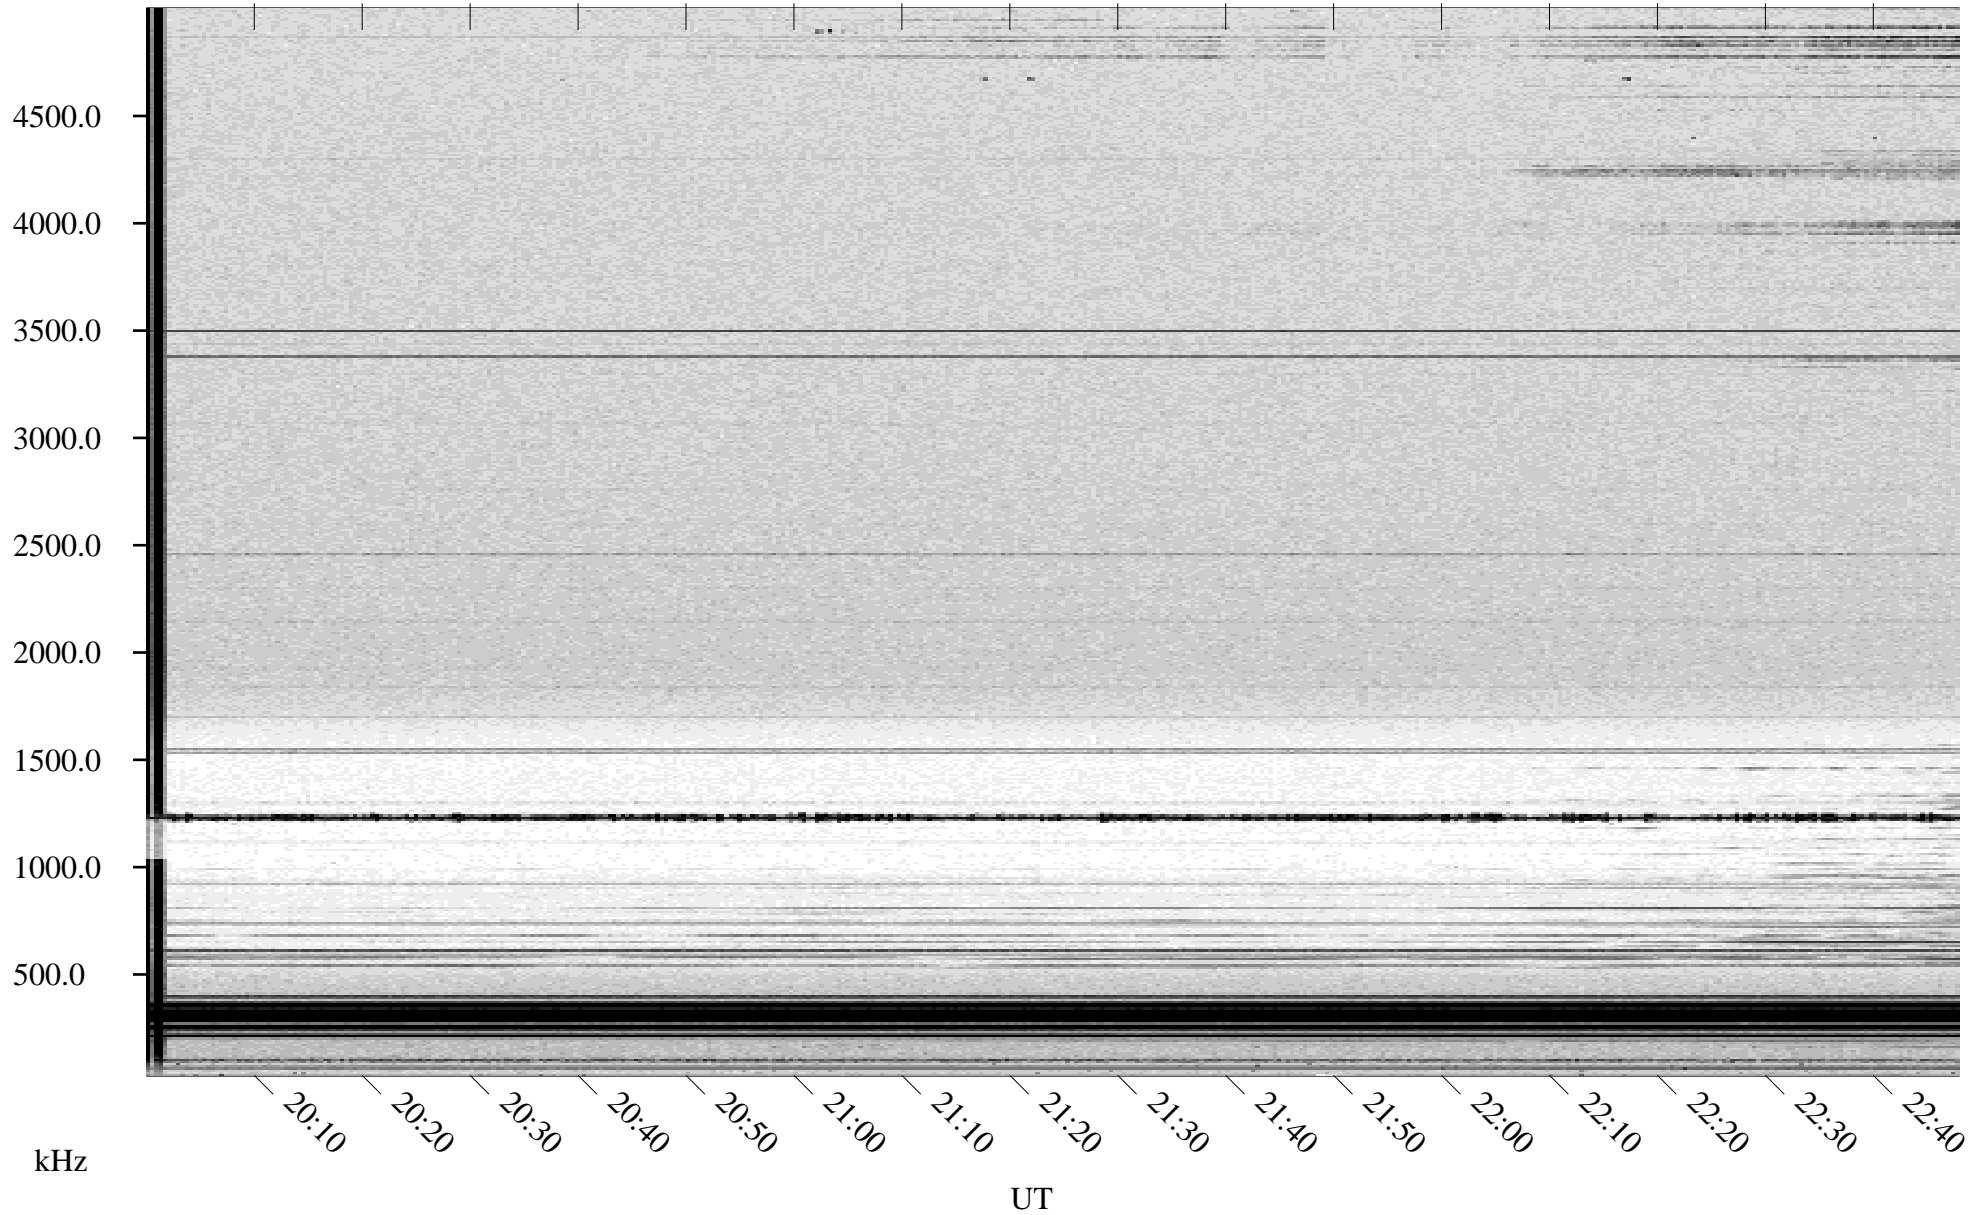

03/05/1998 Churchill, Manitoba

Linear Scale Black = 161 White = 15

ch98064l.r00m max_12

Page 1

03/05/1998 Churchill, Manitoba

Linear Scale Black = 161 White = 15

ch98064l.r00m max_12

Page 2

03/06/1998 Churchill, Manitoba

Linear Scale Black = 161 White = 15

ch98064l.r00m max_12

Page 3

03/06/1998 Churchill, Manitoba

Linear Scale Black = 161 White = 15

ch98064l.r00m max_12

Page 4

03/06/1998 Churchill, Manitoba

Linear Scale Black = 161 White = 15

ch98064l.r00m max_12

Page 5

03/06/1998 Churchill, Manitoba

Linear Scale Black = 161 White = 15

ch98064l.r00m max_12

Page 6

03/06/1998 Churchill, Manitoba

Linear Scale Black = 161 White = 15

ch98064l.r00m max_12

Page 7

03/06/1998 Churchill, Manitoba

Linear Scale Black = 161 White = 15

ch98064l.r00m max_12

Page 8