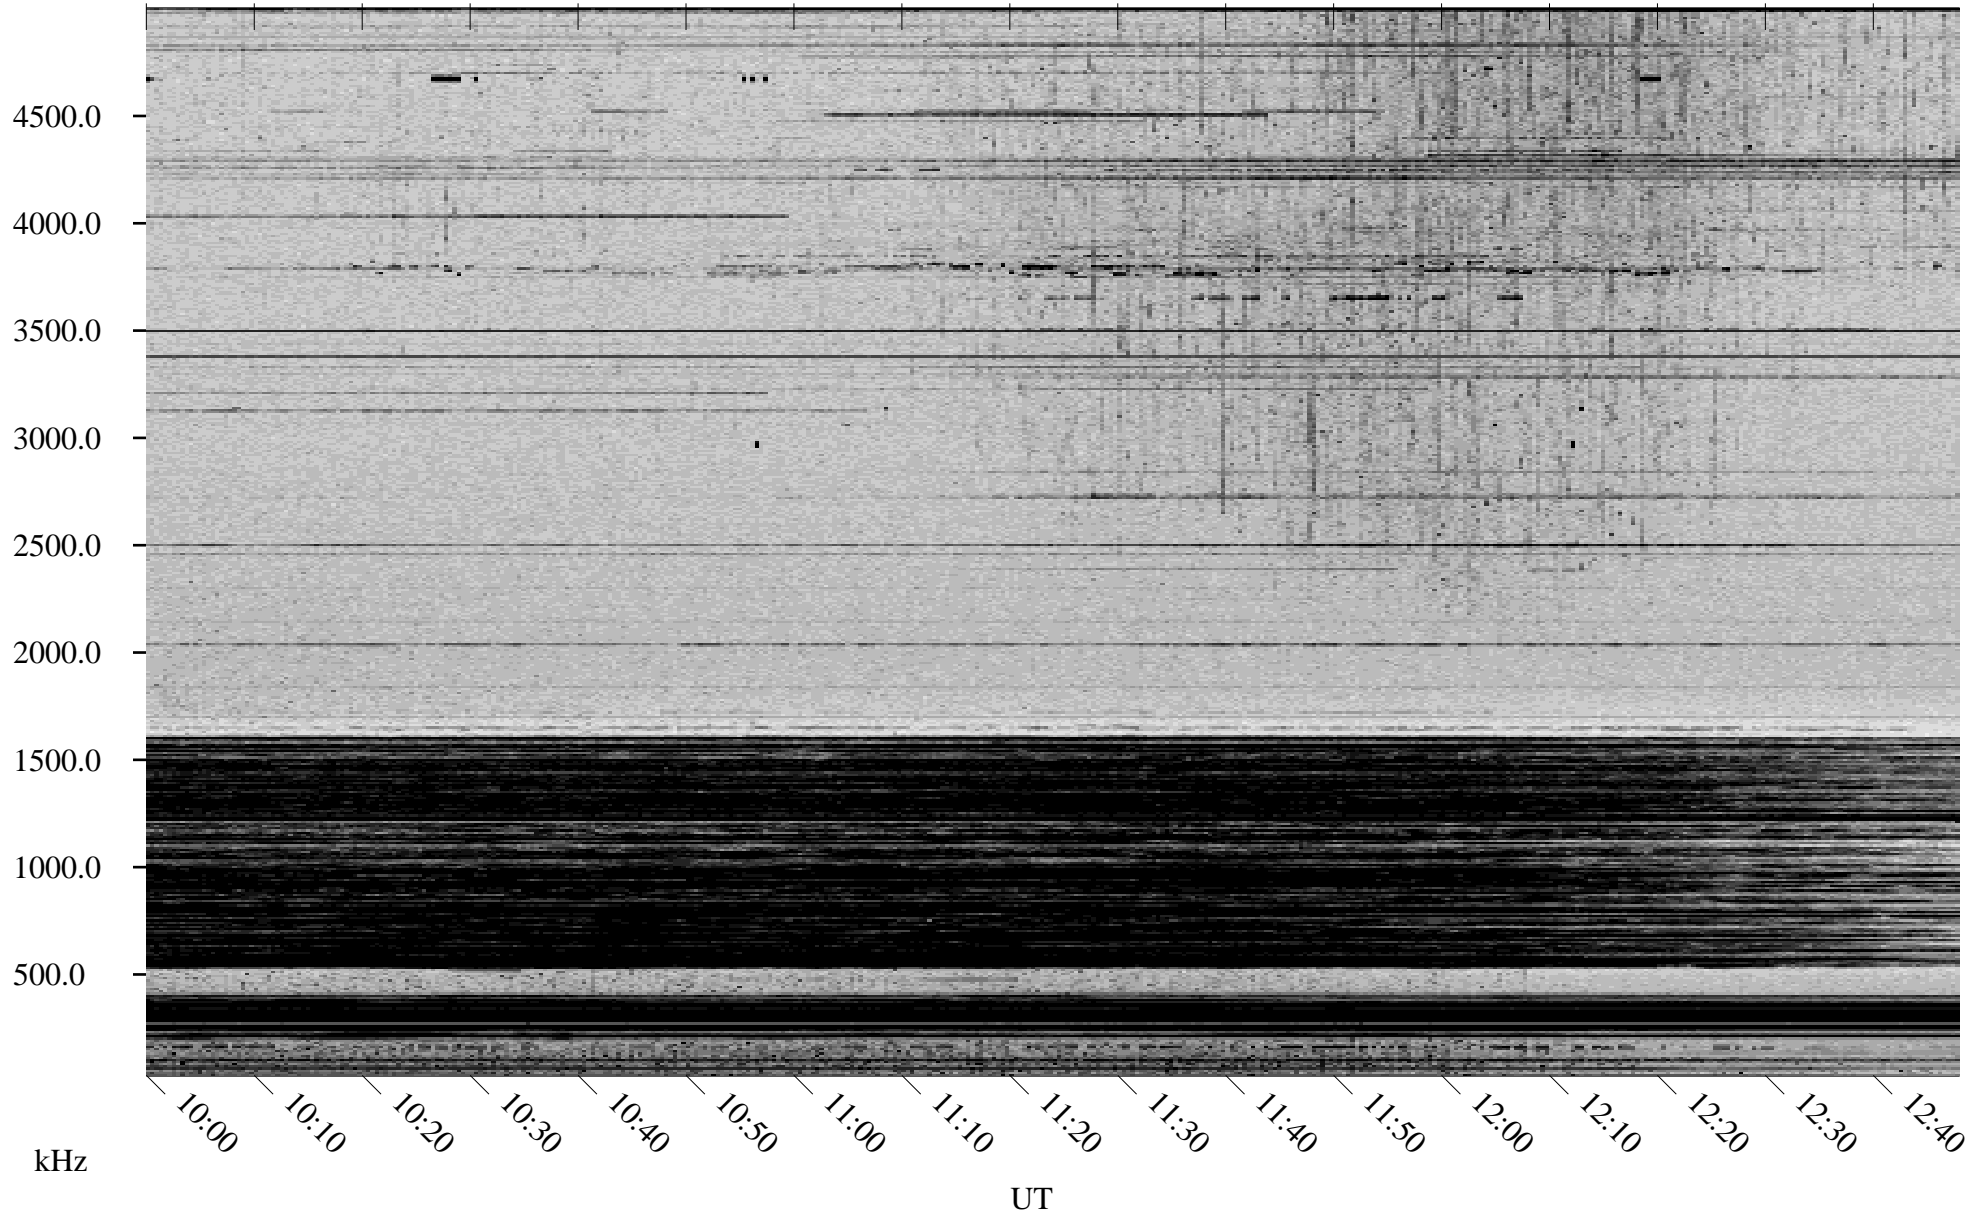

03/06/1998 Churchill, Manitoba

Linear Scale Black = 161 White = 15

ch980651.r00m max_12

Page 1

03/06/1998 Churchill, Manitoba

Linear Scale Black = 161 White = 15

ch980651.r00m max_12

Page 2

03/07/1998 Churchill, Manitoba

Linear Scale Black = 161 White = 15

ch980651.r00m max_12

Page 3

03/07/1998 Churchill, Manitoba

Linear Scale Black = 161 White = 15

ch980651.r00m max_12

Page 4

03/07/1998 Churchill, Manitoba

Linear Scale Black = 161 White = 15

ch980651.r00m max_12

Page 5

03/07/1998 Churchill, Manitoba

Linear Scale Black = 161 White = 15

ch980651.r00m max_12

Page 6

03/07/1998 Churchill, Manitoba

Linear Scale Black = 161 White = 15

ch980651.r00m max_12

Page 7

03/07/1998 Churchill, Manitoba

Linear Scale Black = 161 White = 15

ch980651.r00m max_12

Page 8