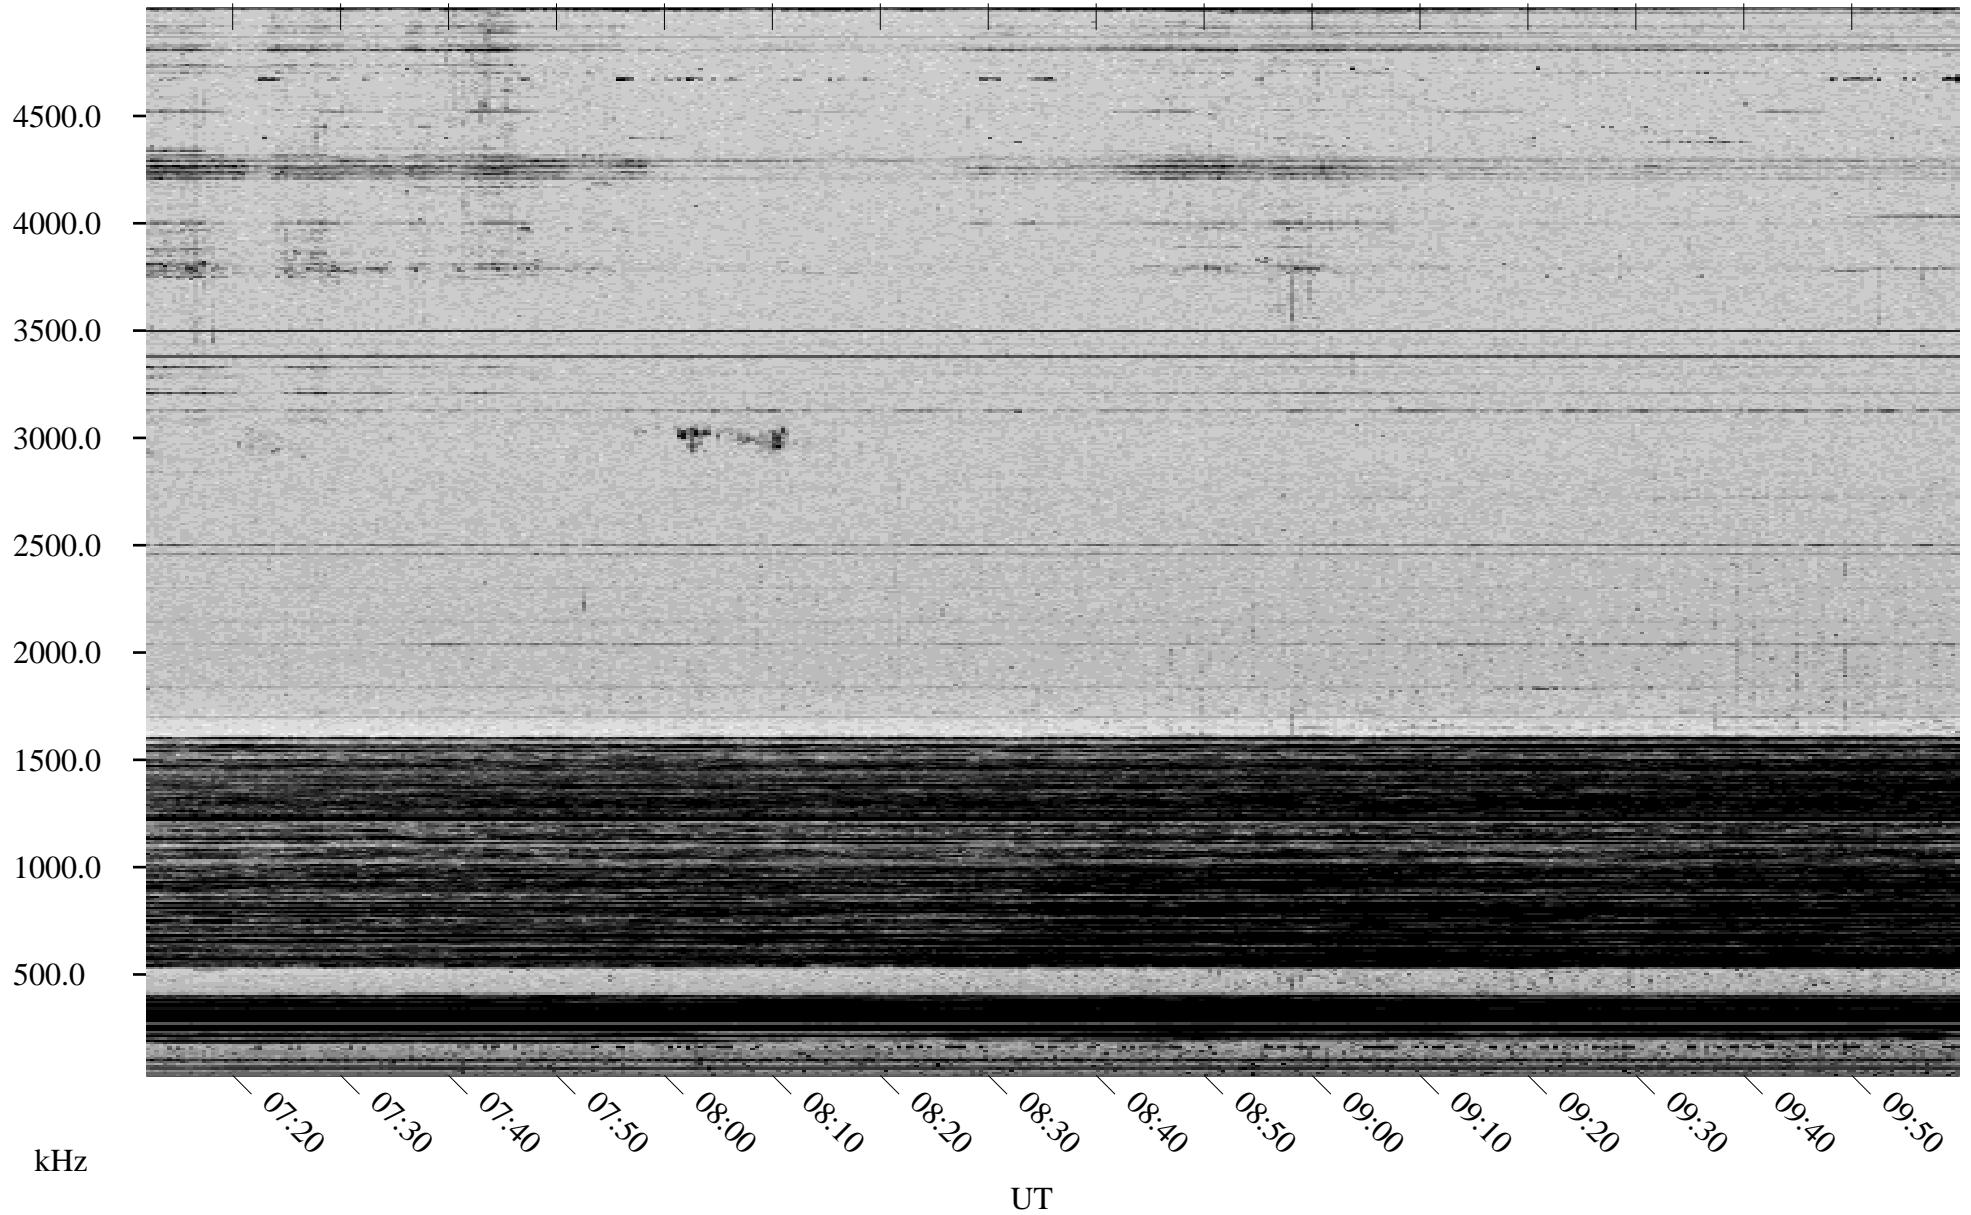

03/06/1998 Churchill, Manitoba

Linear Scale Black = 161 White = 15

ch980651.r00m max_12

Page 1

03/06/1998 Churchill, Manitoba

Linear Scale Black = 161 White = 15

ch980651.r00m max_12

Page 2

03/07/1998 Churchill, Manitoba

Linear Scale Black = 161 White = 15

ch980651.r00m max_12

Page 3

03/07/1998 Churchill, Manitoba

Linear Scale Black = 161 White = 15

ch980651.r00m max_12

Page 4

03/07/1998 Churchill, Manitoba

Linear Scale Black = 161 White = 15

ch980651.r00m max_12

Page 5

03/07/1998 Churchill, Manitoba

Linear Scale Black = 161 White = 15

ch980651.r00m max_12

Page 6

03/07/1998 Churchill, Manitoba

Linear Scale Black = 161 White = 15

ch980651.r00m max_12

Page 7

03/07/1998 Churchill, Manitoba

Linear Scale Black = 161 White = 15

ch980651.r00m max_12

Page 8