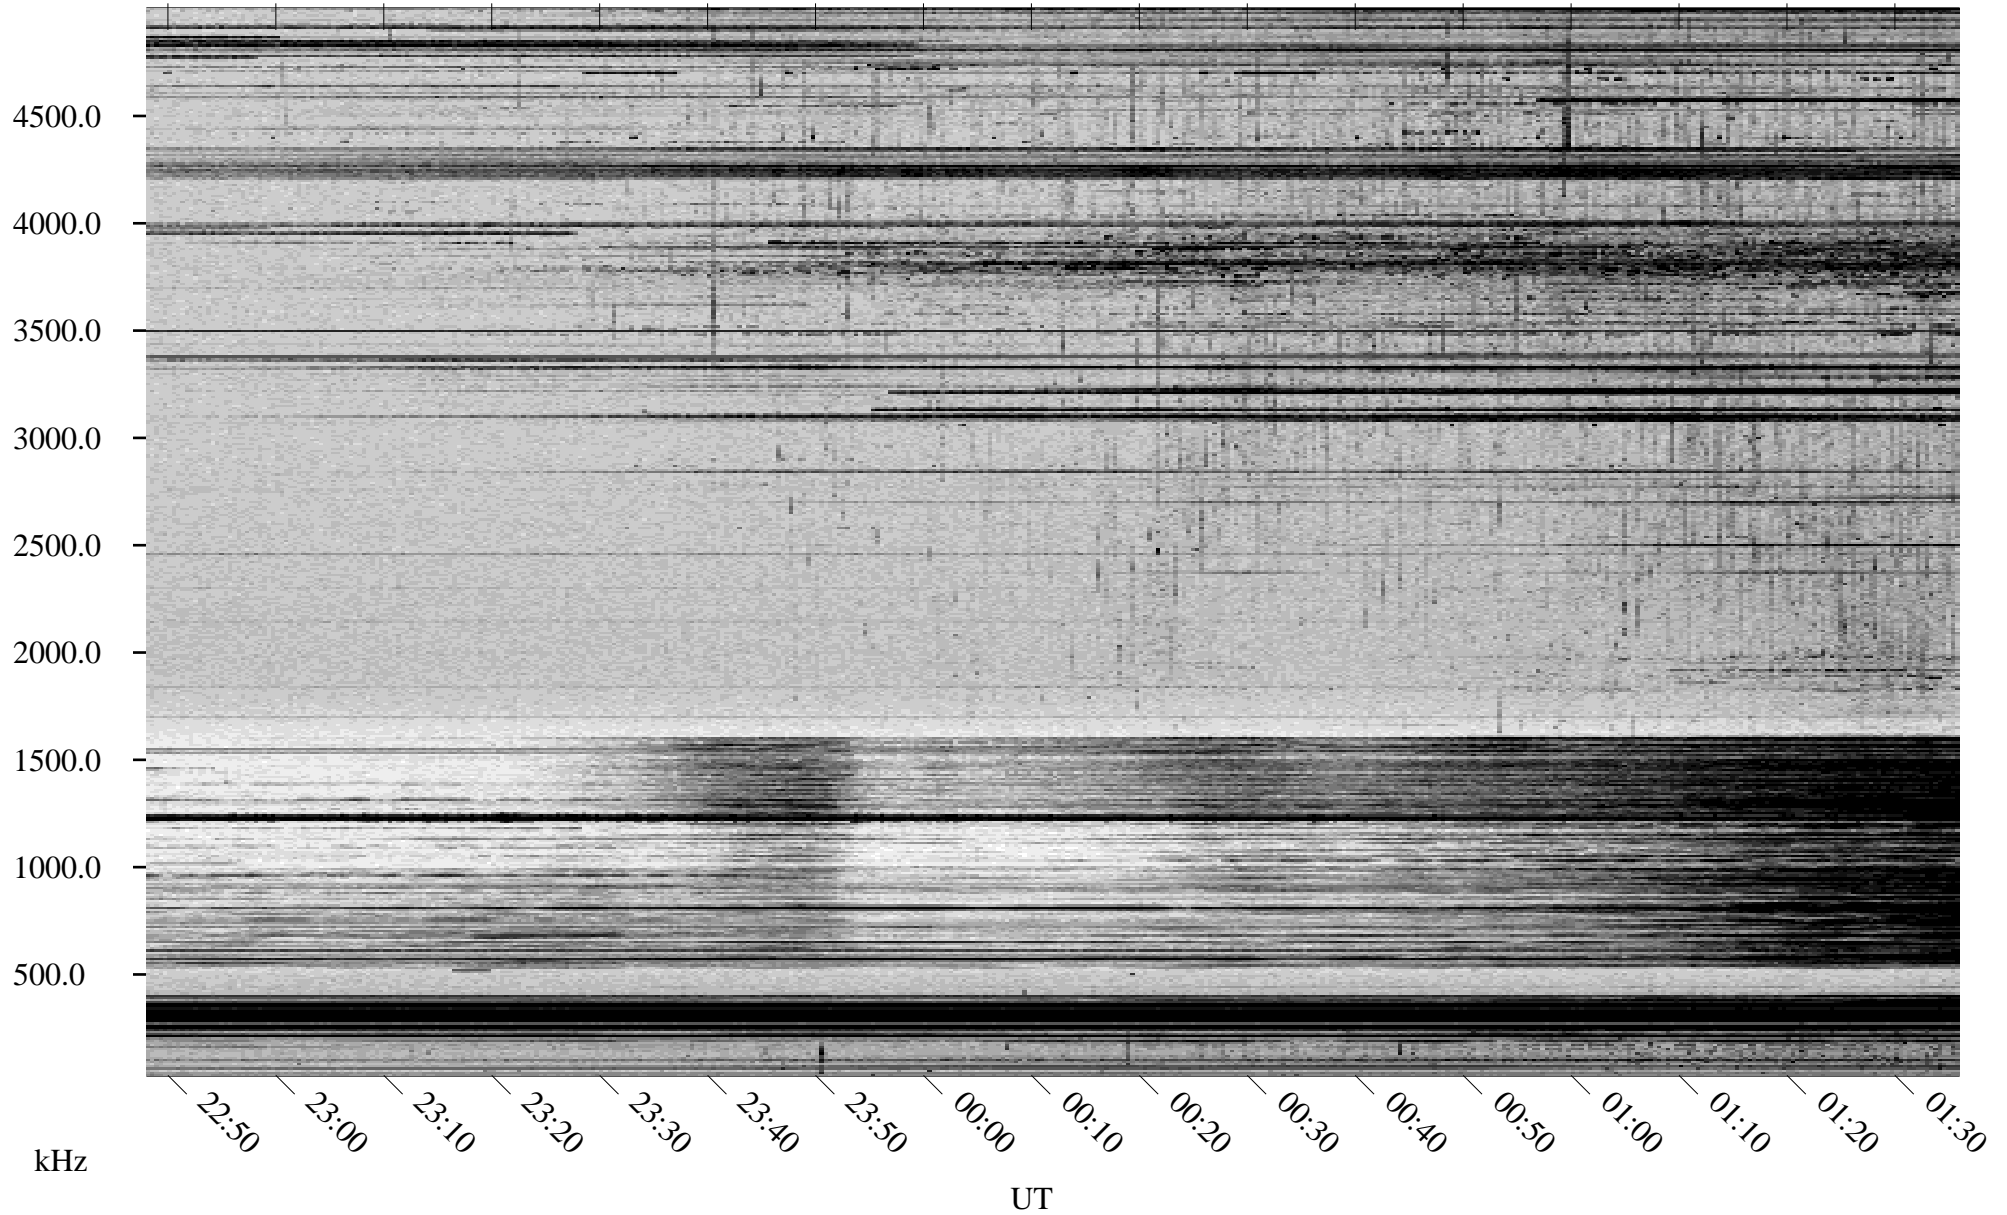

03/06/1998 Churchill, Manitoba

Linear Scale Black = 161 White = 15

ch980651.r00m max_12

Page 1

03/06/1998 Churchill, Manitoba

Linear Scale Black = 161 White = 15

ch980651.r00m max_12

Page 2

03/07/1998 Churchill, Manitoba

Linear Scale Black = 161 White = 15

ch980651.r00m max_12

Page 3

03/07/1998 Churchill, Manitoba

Linear Scale Black = 161 White = 15

ch980651.r00m max_12

Page 4

03/07/1998 Churchill, Manitoba

Linear Scale Black = 161 White = 15

ch980651.r00m max_12

Page 5

03/07/1998 Churchill, Manitoba

Linear Scale Black = 161 White = 15

ch980651.r00m max_12

Page 6

03/07/1998 Churchill, Manitoba

Linear Scale Black = 161 White = 15

ch980651.r00m max_12

Page 7

03/07/1998 Churchill, Manitoba

Linear Scale Black = 161 White = 15

ch980651.r00m max_12

Page 8