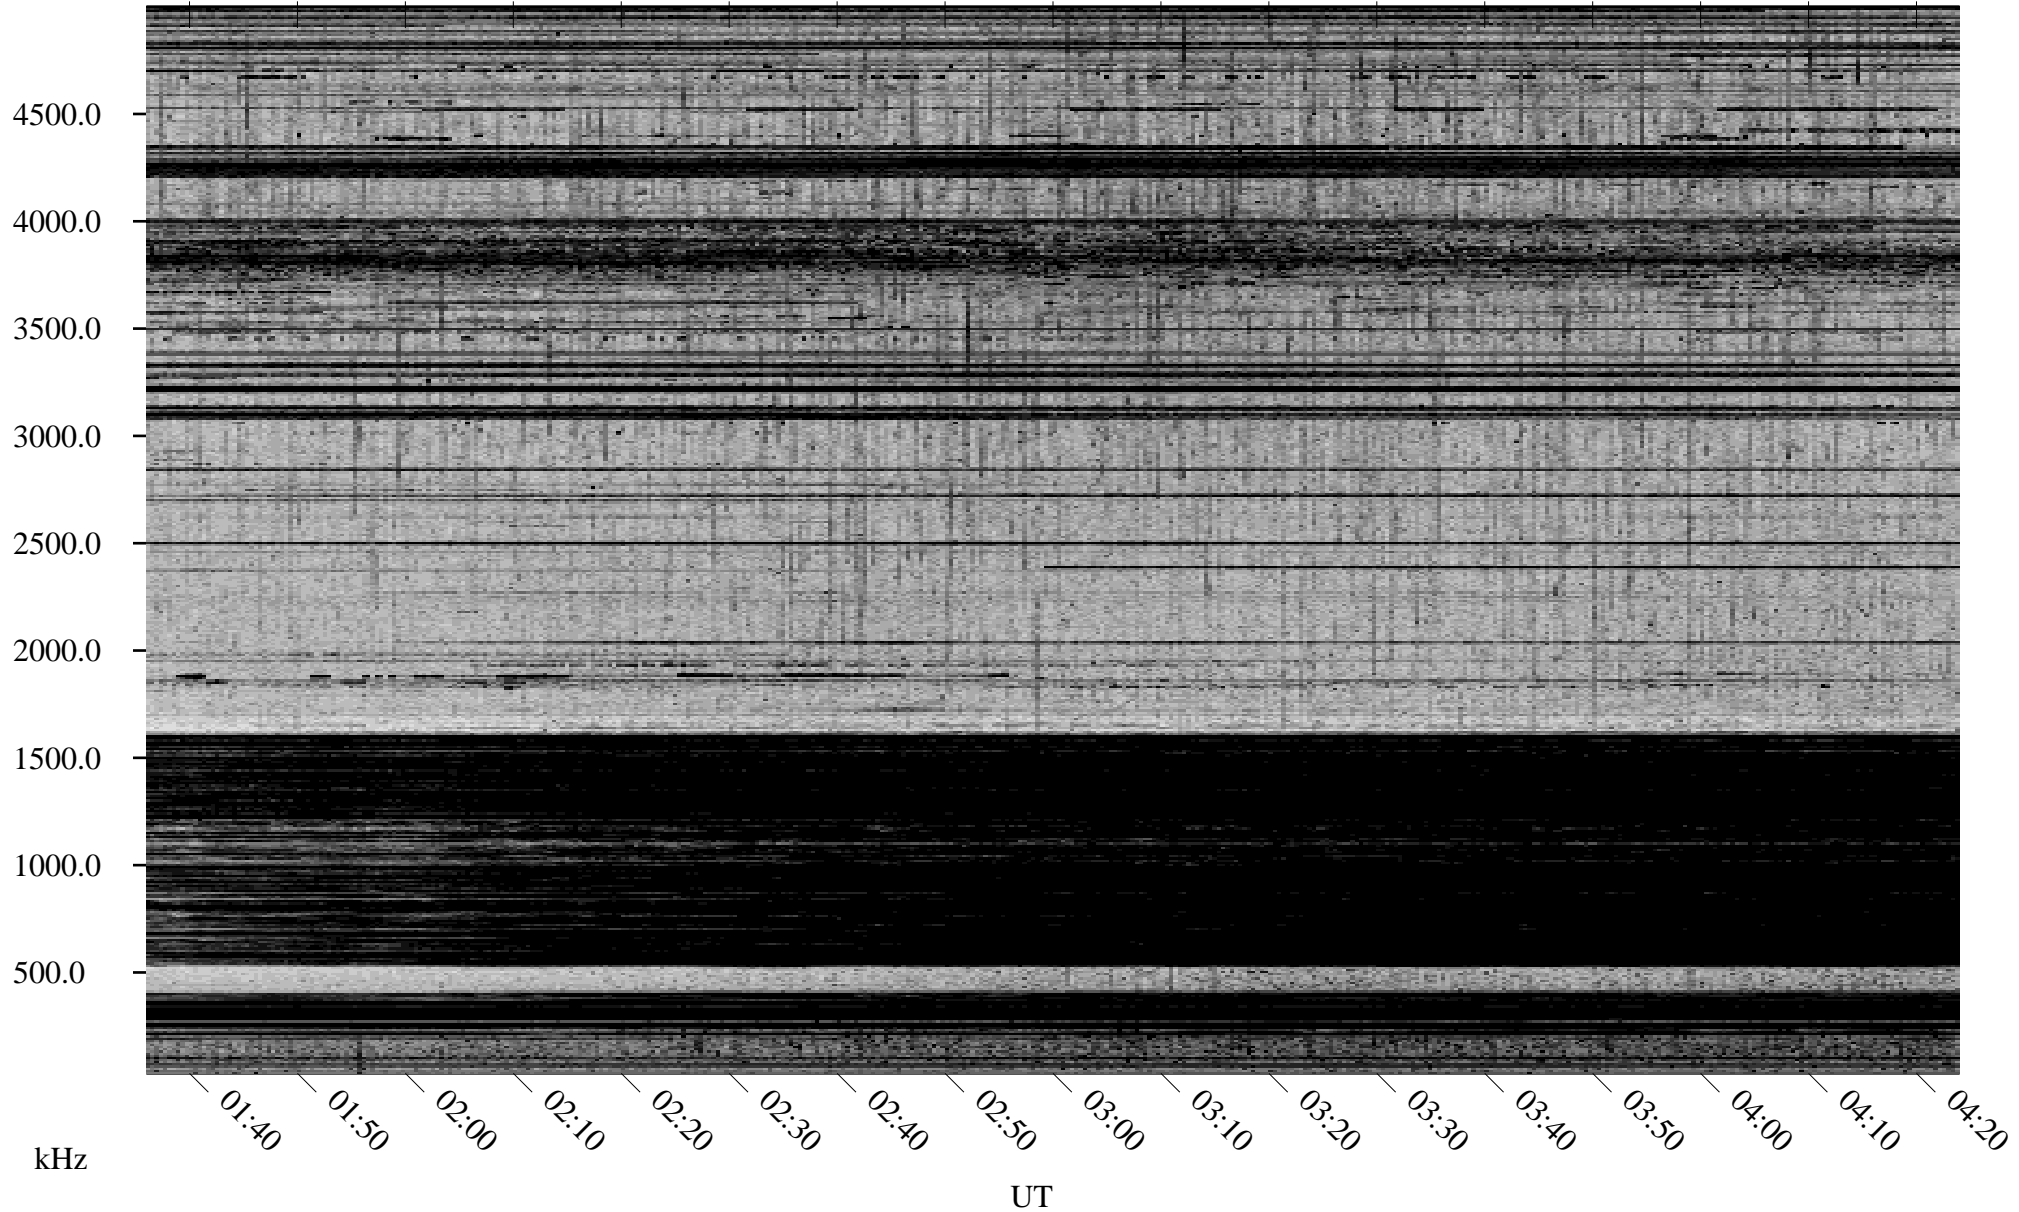

# 03/07/1998 Churchill, Manitoba

Linear Scale    Black = 161    White = 15

ch98066l.r00m max\_12

Page 1

# 03/07/1998 Churchill, Manitoba

Linear Scale    Black = 161    White = 15

ch98066l.r00m max\_12

Page 2

# 03/08/1998 Churchill, Manitoba

Linear Scale    Black = 161    White = 15

ch98066l.r00m max\_12

Page 3

# 03/08/1998 Churchill, Manitoba

Linear Scale    Black = 161    White = 15

ch98066l.r00m max\_12

Page 4