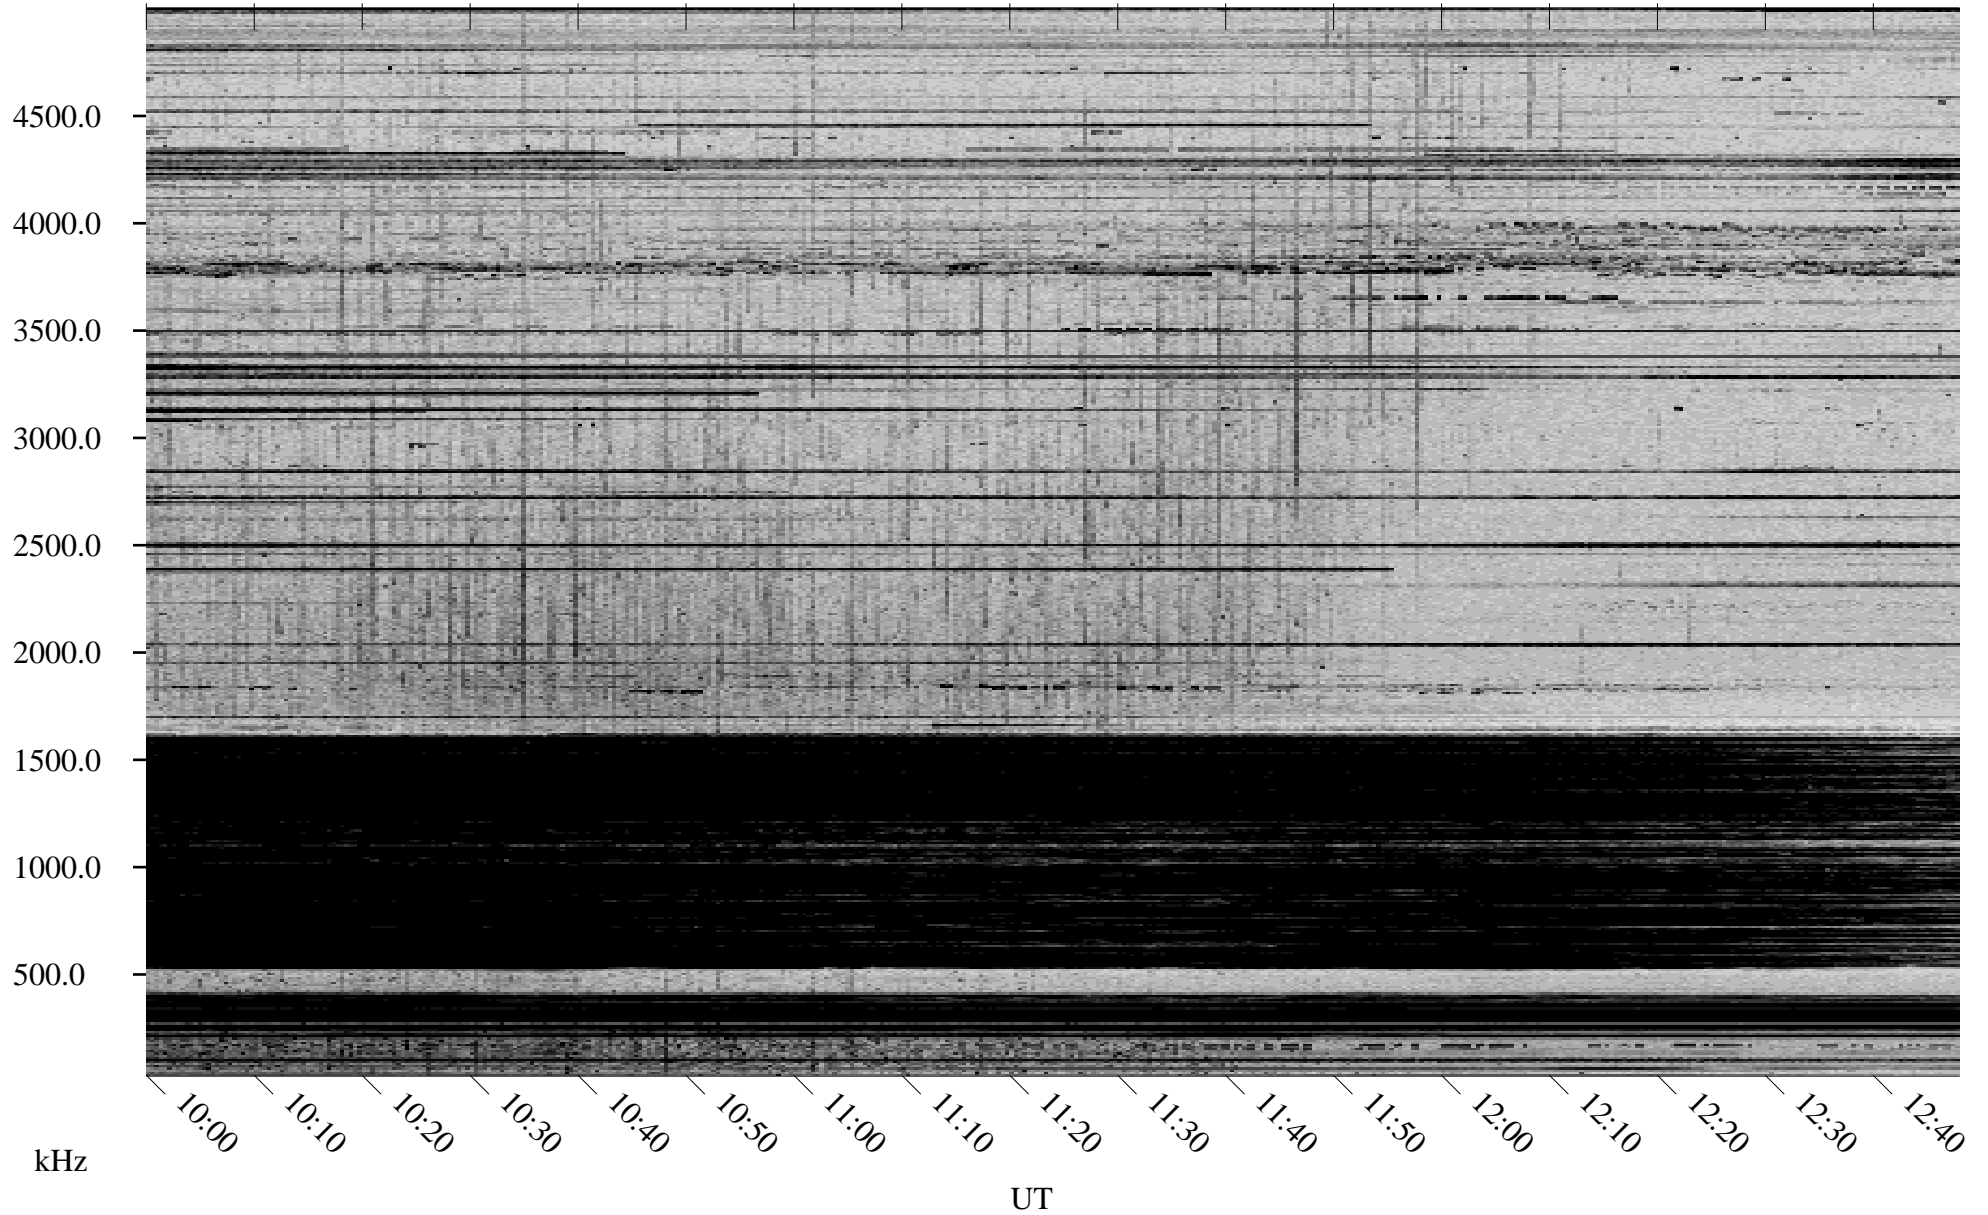

# 03/08/1998 Churchill, Manitoba

Linear Scale    Black = 161    White = 15

ch98066l.r00m max\_12

Page 5

# 03/08/1998 Churchill, Manitoba

Linear Scale    Black = 161    White = 15

ch98066l.r00m max\_12

Page 6