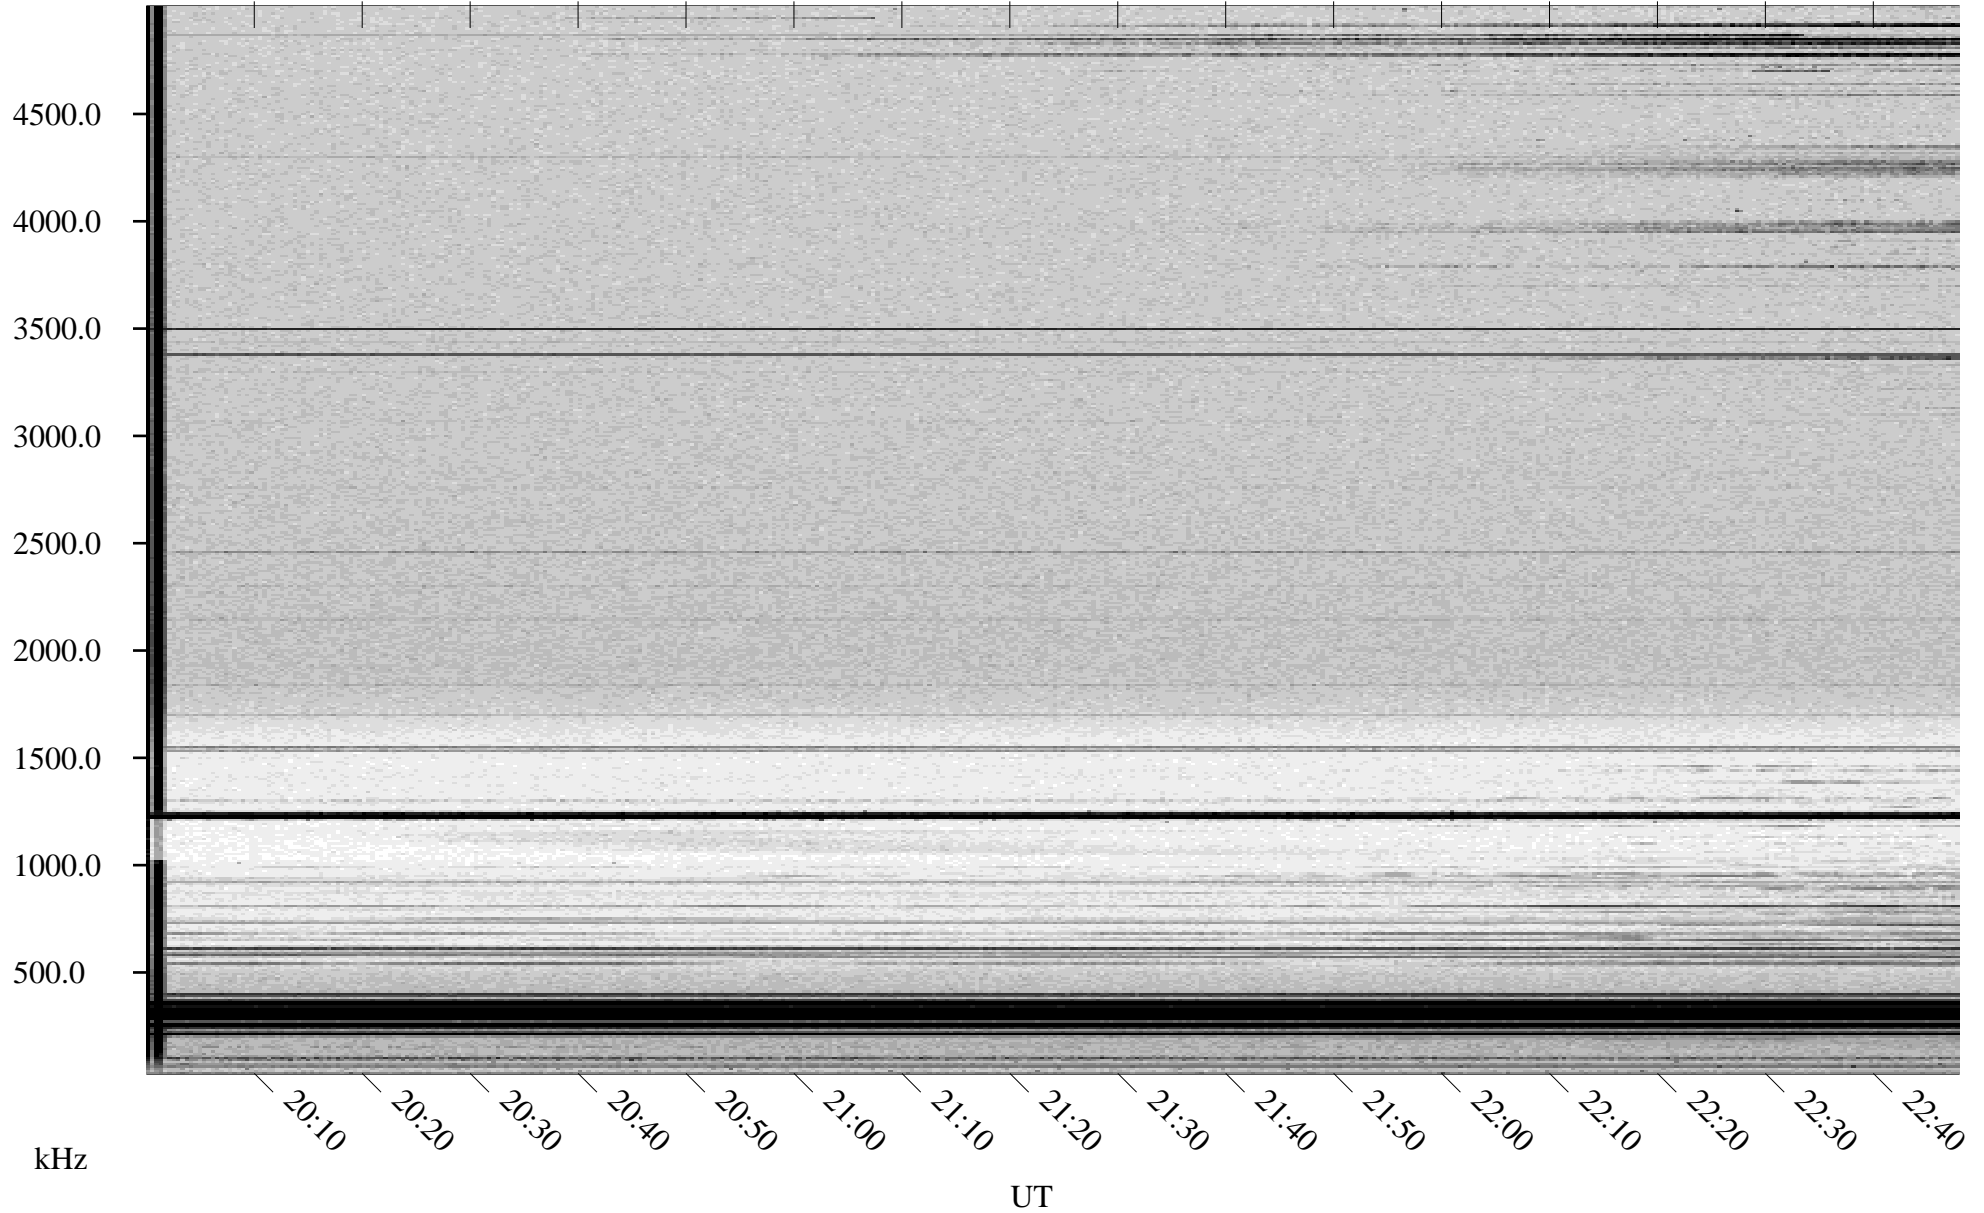

# 03/07/1998 Churchill, Manitoba

Linear Scale    Black = 161    White = 15

ch98066l.r00m max\_12

Page 1

# 03/07/1998 Churchill, Manitoba

Linear Scale    Black = 161    White = 15

ch98066l.r00m max\_12

Page 2

# 03/08/1998 Churchill, Manitoba

Linear Scale    Black = 161    White = 15

ch98066l.r00m max\_12

Page 3

# 03/08/1998 Churchill, Manitoba

Linear Scale    Black = 161    White = 15

ch98066l.r00m max\_12

Page 4