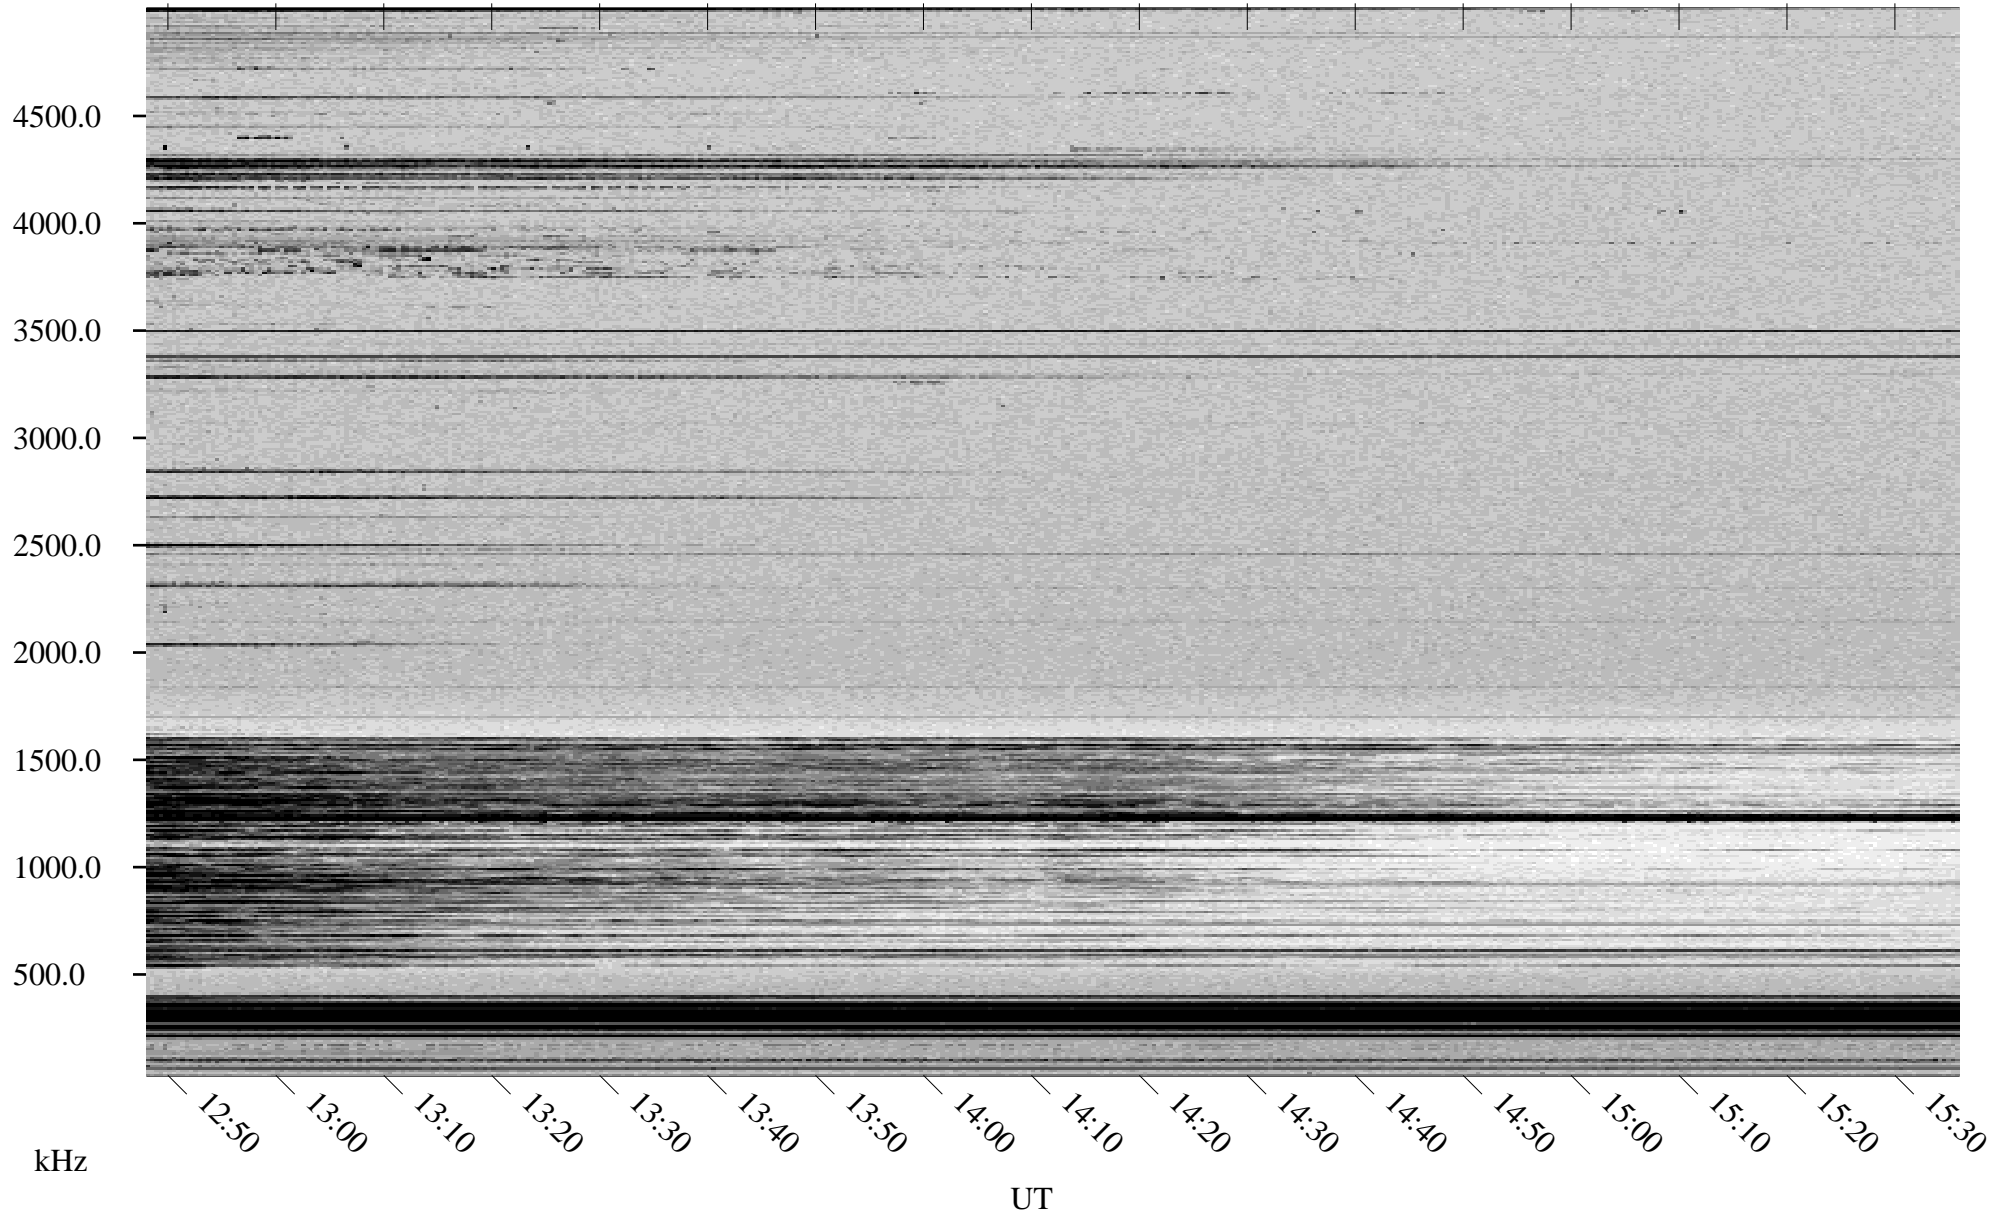

# 03/08/1998 Churchill, Manitoba

Linear Scale    Black = 161    White = 15

ch98066l.r00m max\_12

Page 6

# 03/08/1998 Churchill, Manitoba

Linear Scale    Black = 161    White = 15

ch98066l.r00m max\_12

Page 7

# 03/08/1998 Churchill, Manitoba

Linear Scale    Black = 161    White = 15

ch98066l.r00m max\_12

Page 8