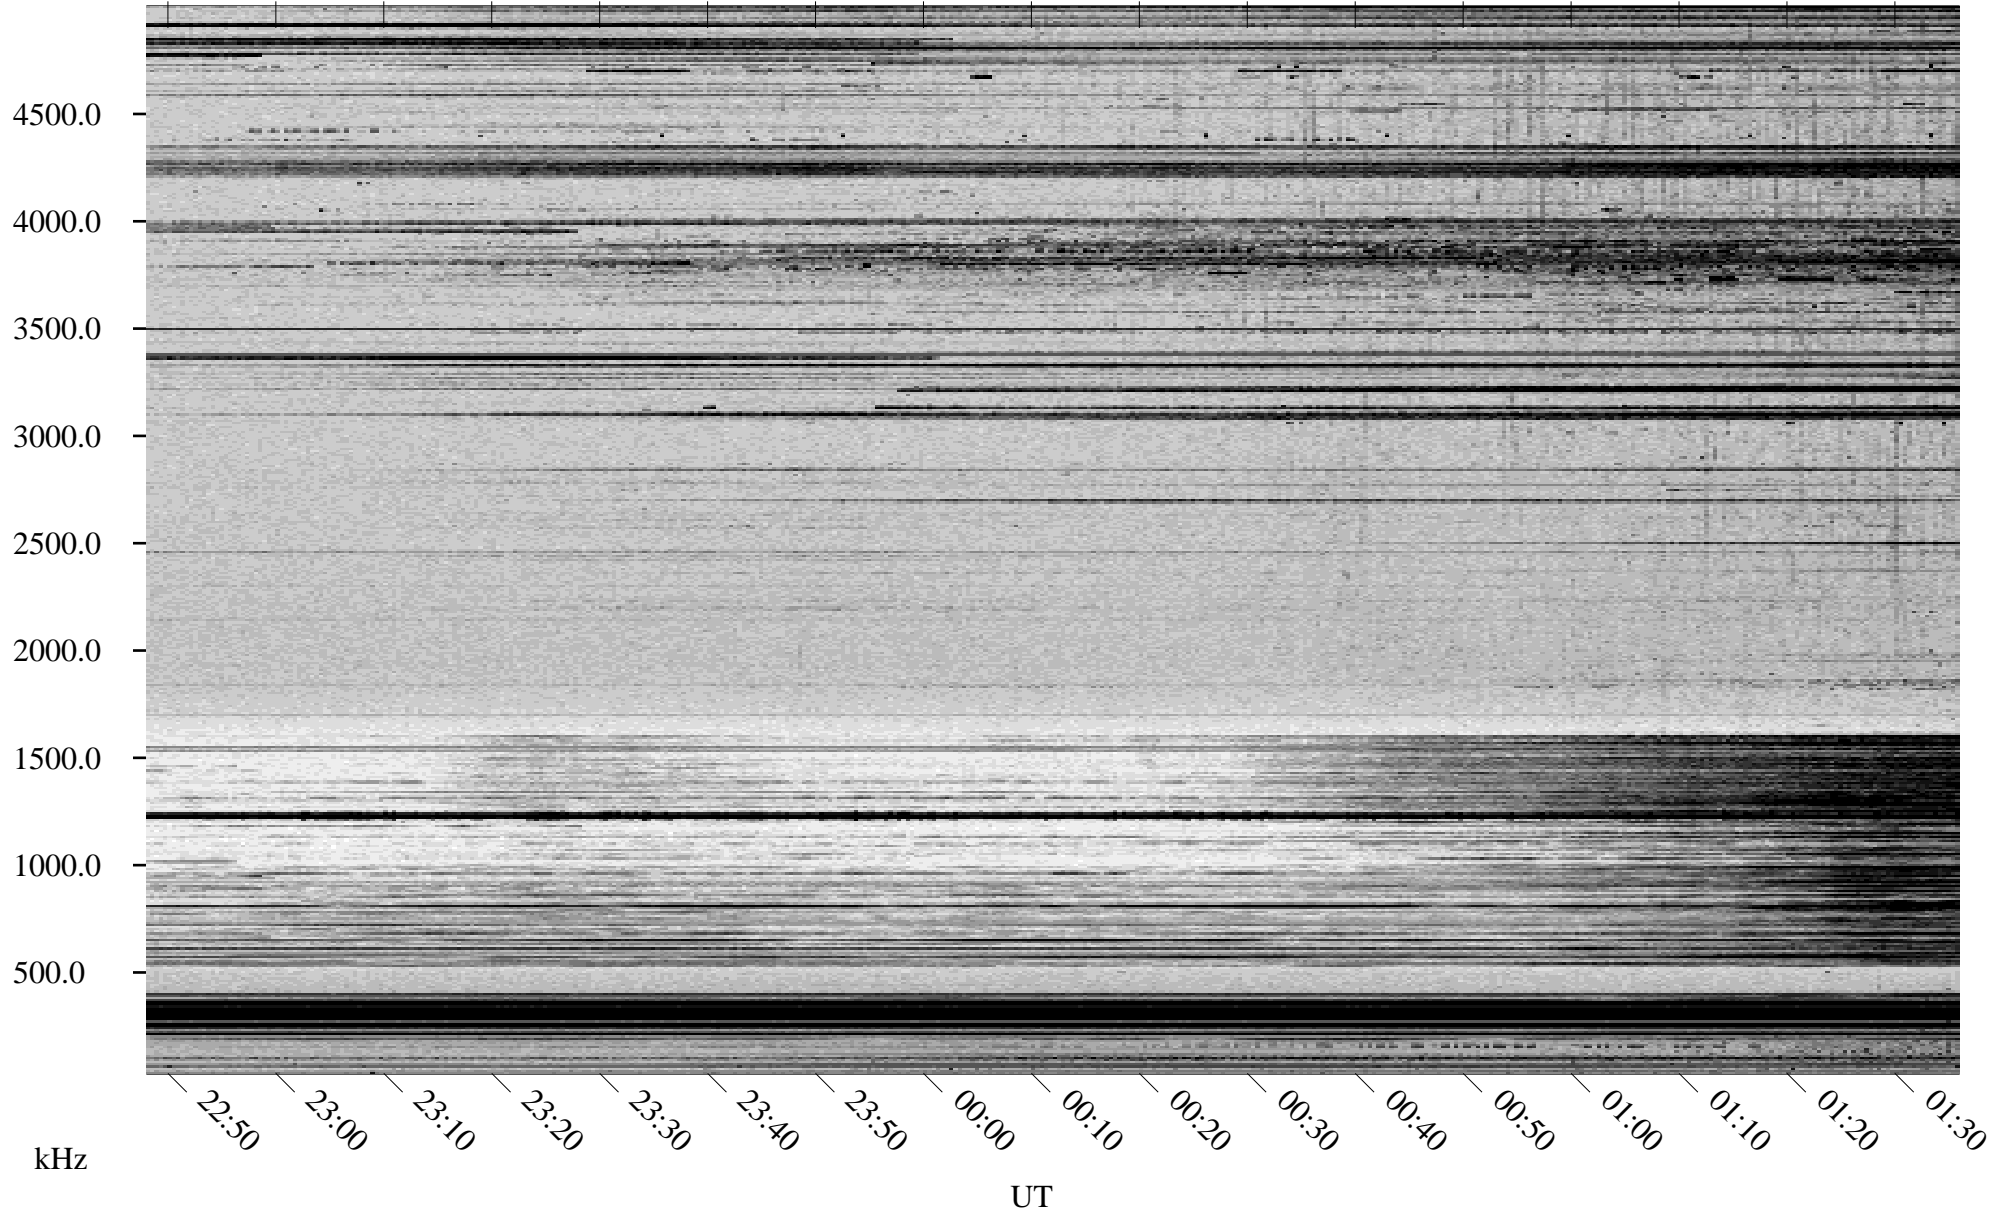

# 03/07/1998 Churchill, Manitoba

Linear Scale    Black = 161    White = 15

ch98066l.r00m max\_12

Page 1

# 03/07/1998 Churchill, Manitoba

Linear Scale    Black = 161    White = 15

ch98066l.r00m max\_12

Page 2

# 03/08/1998 Churchill, Manitoba

Linear Scale    Black = 161    White = 15

ch98066l.r00m max\_12

Page 3

# 03/08/1998 Churchill, Manitoba

Linear Scale    Black = 161    White = 15

ch98066l.r00m max\_12

Page 4