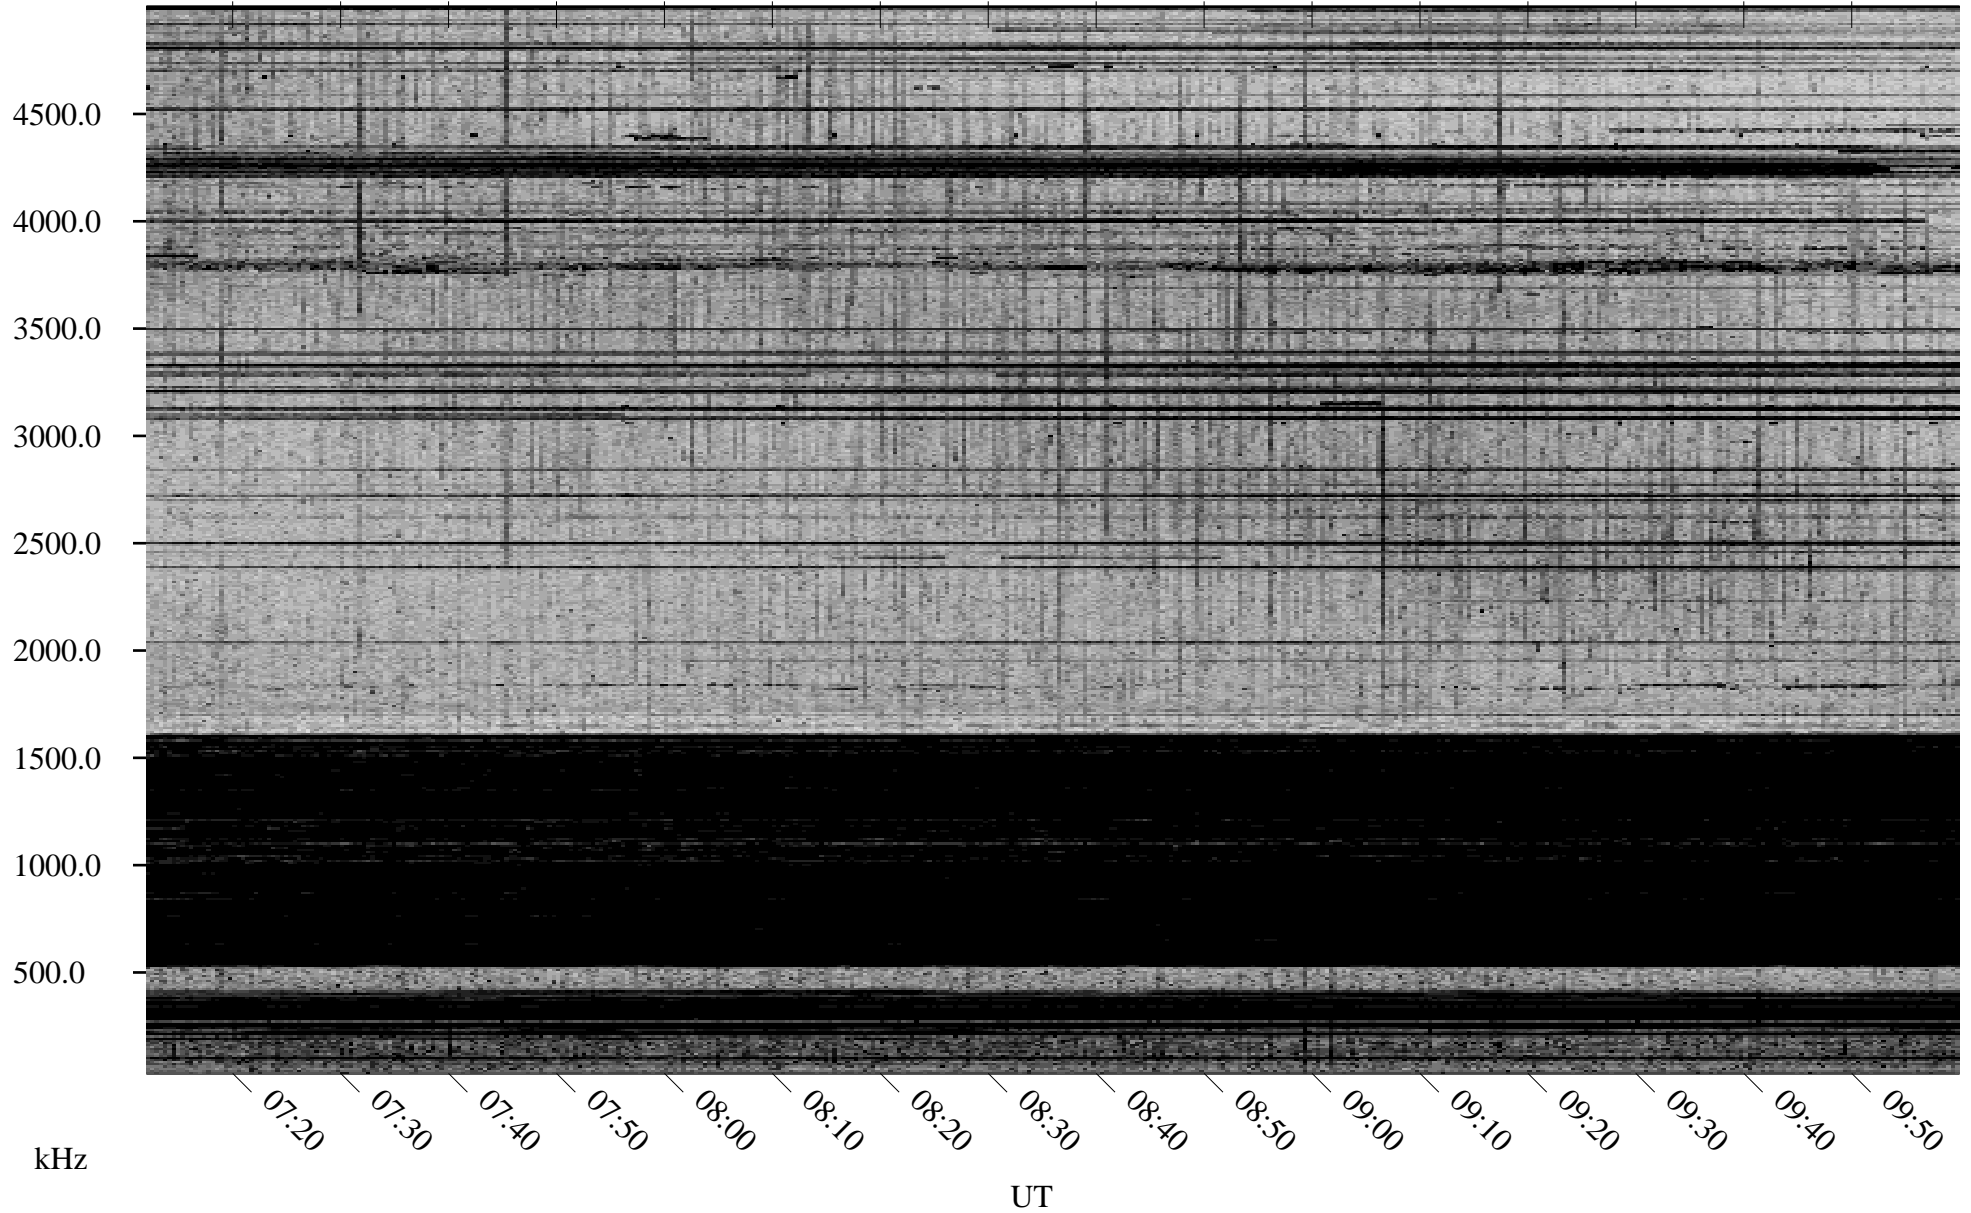

# 03/08/1998 Churchill, Manitoba

Linear Scale    Black = 161    White = 15

ch98066l.r00m max\_12

Page 3

# 03/08/1998 Churchill, Manitoba

Linear Scale    Black = 161    White = 15

ch98066l.r00m max\_12

Page 4

# 03/08/1998 Churchill, Manitoba

Linear Scale    Black = 161    White = 15

ch98066l.r00m max\_12

Page 5

# 03/08/1998 Churchill, Manitoba

Linear Scale    Black = 161    White = 15

ch98066l.r00m max\_12

Page 6