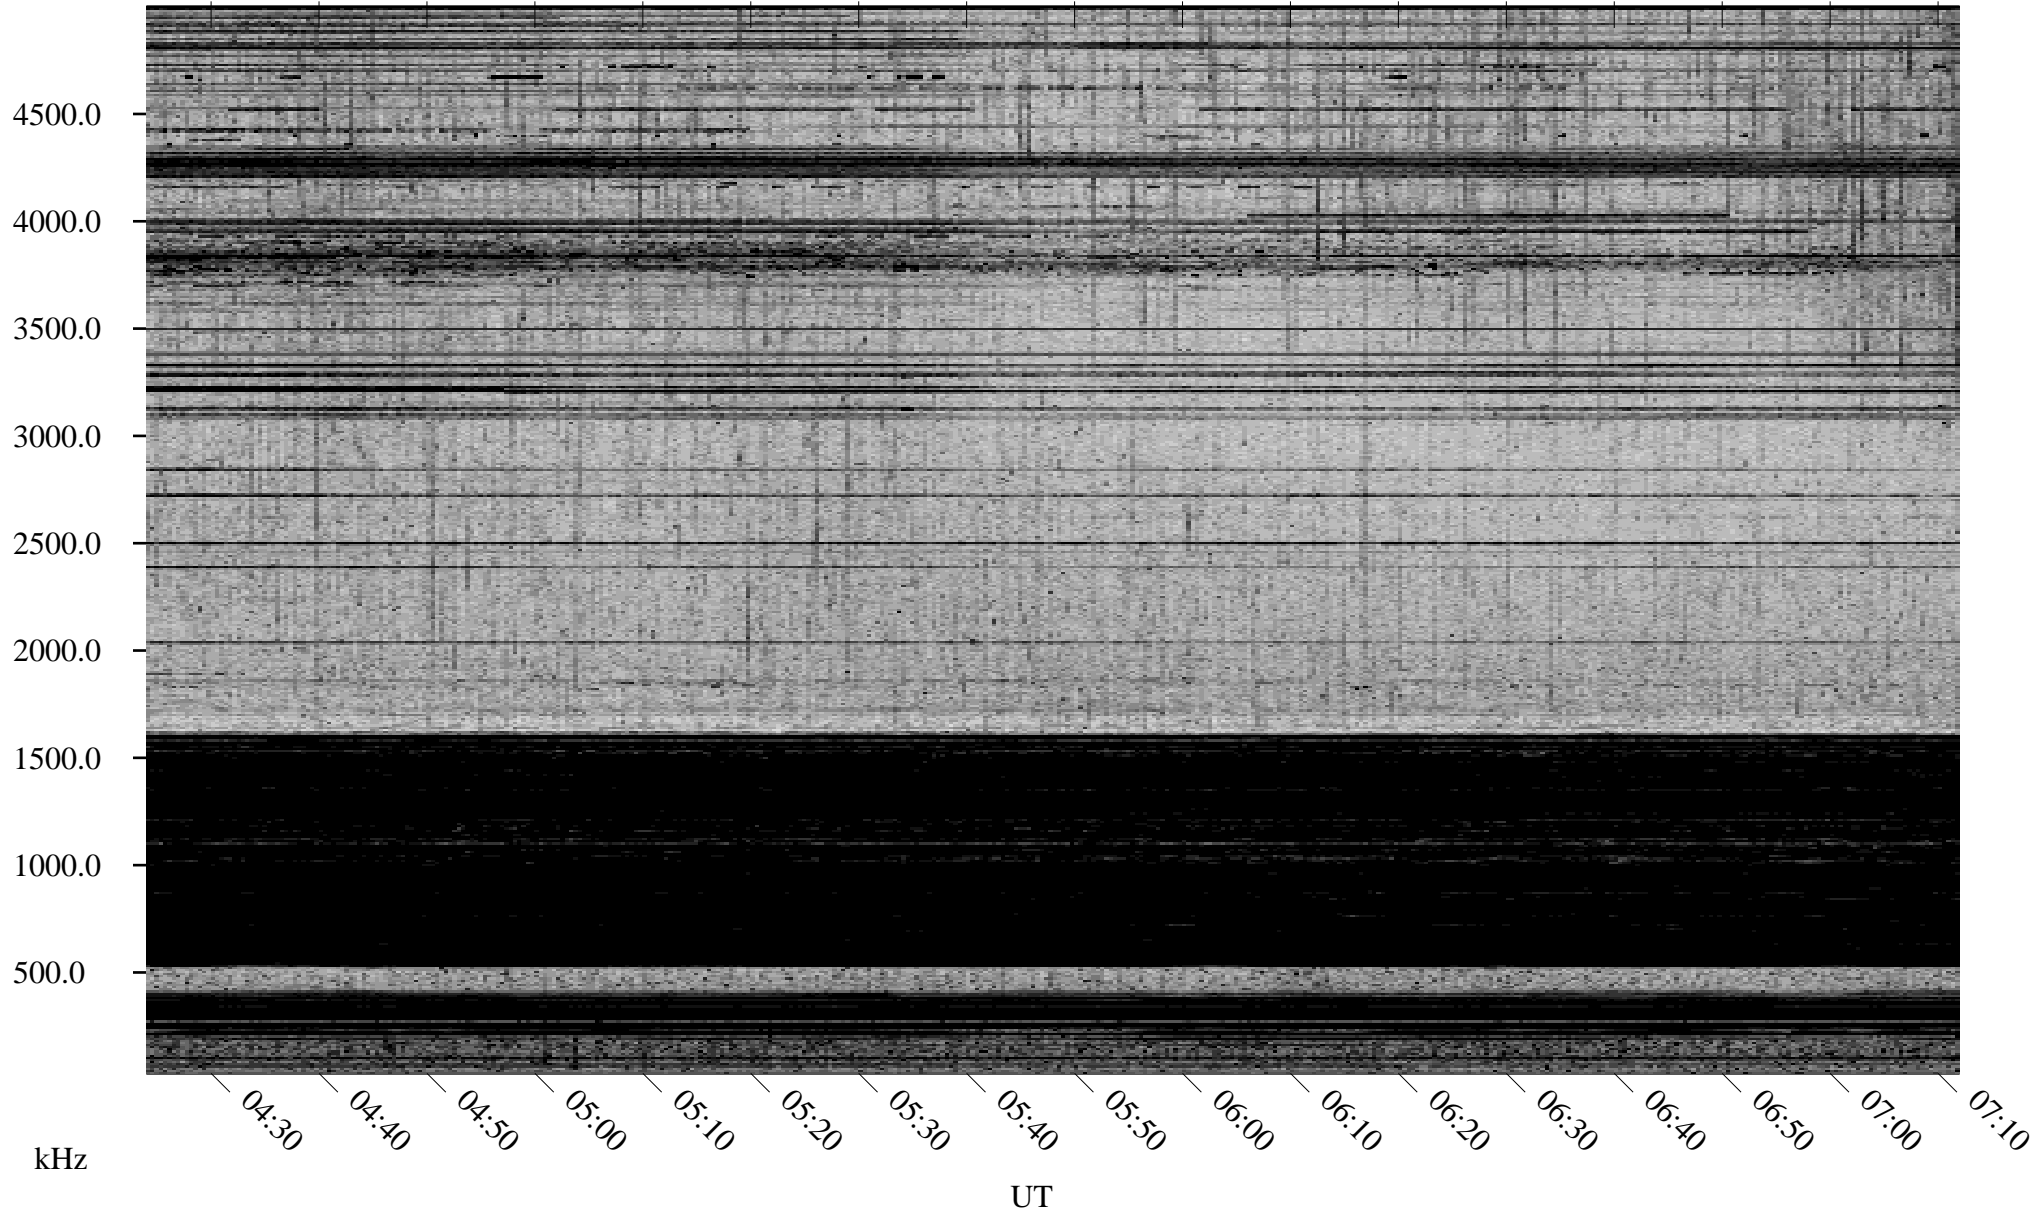

# 03/07/1998 Churchill, Manitoba

Linear Scale    Black = 161    White = 15

ch98066l.r00m max\_12

Page 1

# 03/07/1998 Churchill, Manitoba

Linear Scale    Black = 161    White = 15

ch98066l.r00m max\_12

Page 2

# 03/08/1998 Churchill, Manitoba

Linear Scale    Black = 161    White = 15

ch98066l.r00m max\_12

Page 3

# 03/08/1998 Churchill, Manitoba

Linear Scale    Black = 161    White = 15

ch98066l.r00m max\_12

Page 4