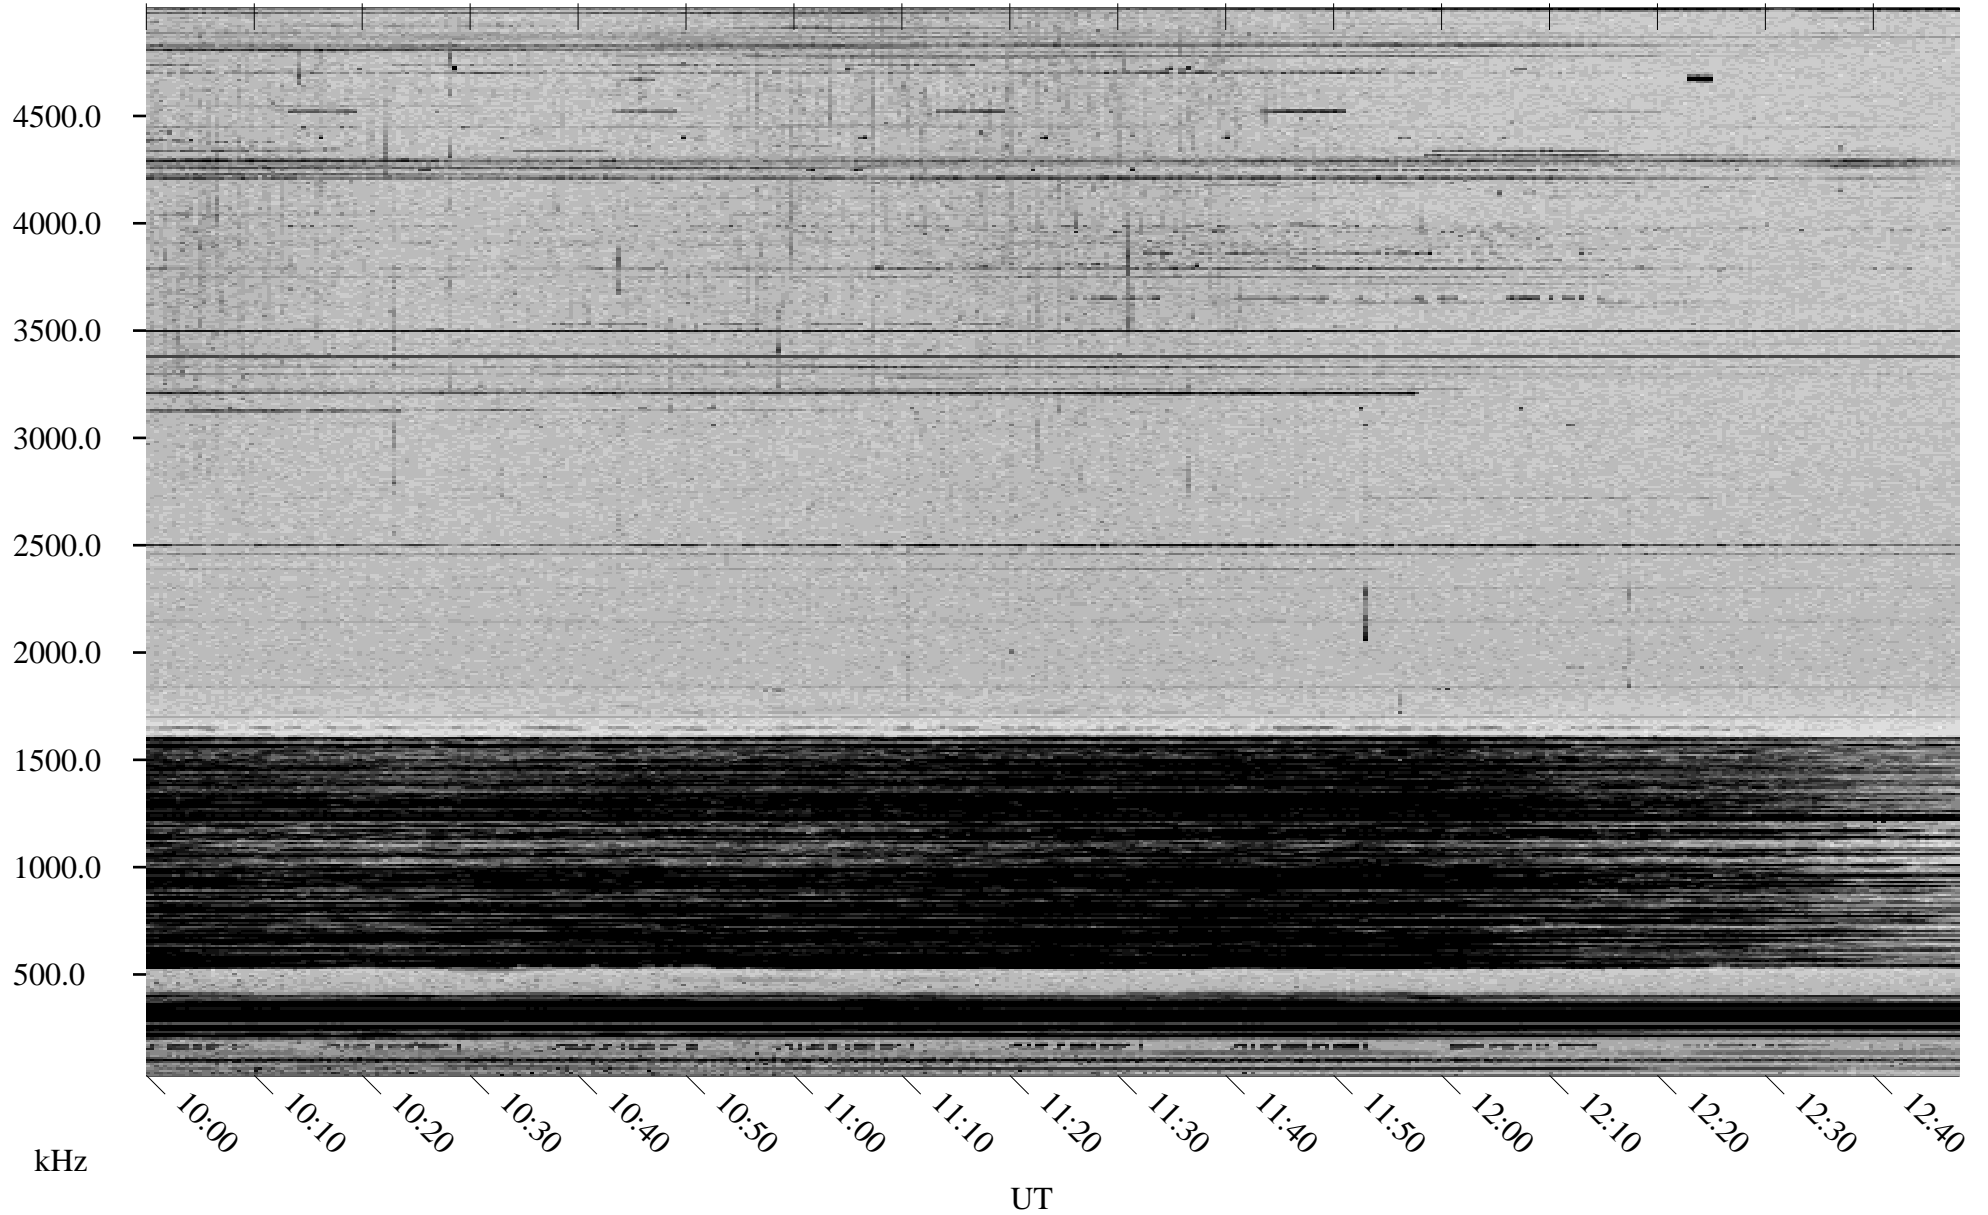

03/08/1998 Churchill, Manitoba

Linear Scale Black = 161 White = 15

ch98067l.r00m max_12

Page 1

03/08/1998 Churchill, Manitoba

Linear Scale Black = 161 White = 15

ch98067l.r00m max_12

Page 2

03/09/1998 Churchill, Manitoba

Linear Scale Black = 161 White = 15

ch980671.r00m max_12

Page 3

03/09/1998 Churchill, Manitoba

Linear Scale Black = 161 White = 15

ch98067l.r00m max_12

Page 4

03/09/1998 Churchill, Manitoba

Linear Scale Black = 161 White = 15

ch98067l.r00m max_12

Page 5

03/09/1998 Churchill, Manitoba

Linear Scale Black = 161 White = 15

ch98067l.r00m max_12

Page 6

03/09/1998 Churchill, Manitoba

Linear Scale Black = 161 White = 15

ch98067l.r00m max_12

Page 7

03/09/1998 Churchill, Manitoba

Linear Scale Black = 161 White = 15

ch98067l.r00m max_12

Page 8