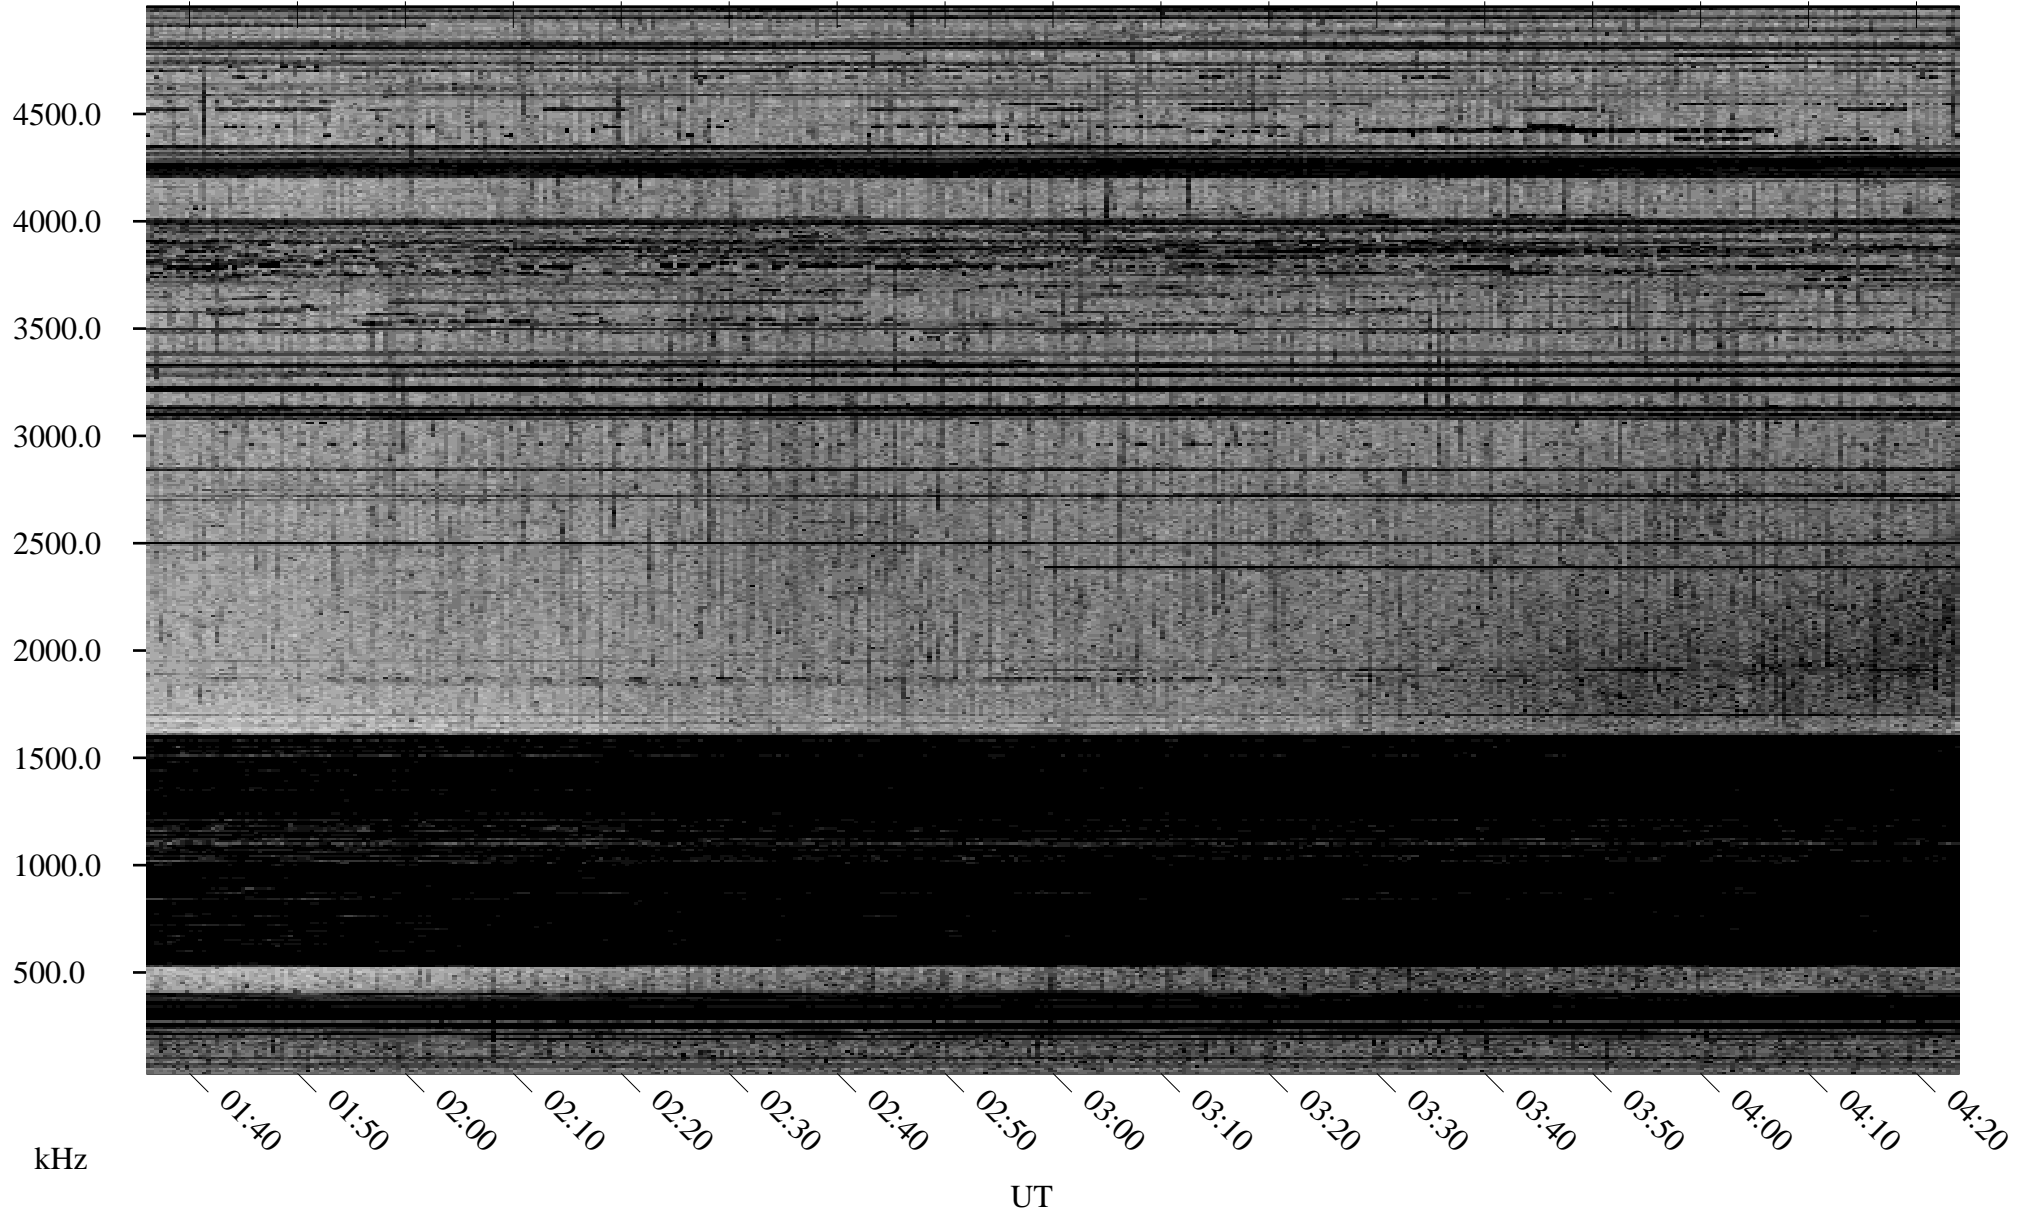

03/08/1998 Churchill, Manitoba

Linear Scale Black = 161 White = 15

ch98067l.r00m max_12

Page 1

03/08/1998 Churchill, Manitoba

Linear Scale Black = 161 White = 15

ch98067l.r00m max_12

Page 2

03/09/1998 Churchill, Manitoba

Linear Scale Black = 161 White = 15

ch980671.r00m max_12

Page 3

03/09/1998 Churchill, Manitoba

Linear Scale Black = 161 White = 15

ch98067l.r00m max_12

Page 4

03/09/1998 Churchill, Manitoba

Linear Scale Black = 161 White = 15

ch98067l.r00m max_12

Page 5

03/09/1998 Churchill, Manitoba

Linear Scale Black = 161 White = 15

ch98067l.r00m max_12

Page 6

03/09/1998 Churchill, Manitoba

Linear Scale Black = 161 White = 15

ch98067l.r00m max_12

Page 7

03/09/1998 Churchill, Manitoba

Linear Scale Black = 161 White = 15

ch98067l.r00m max_12

Page 8