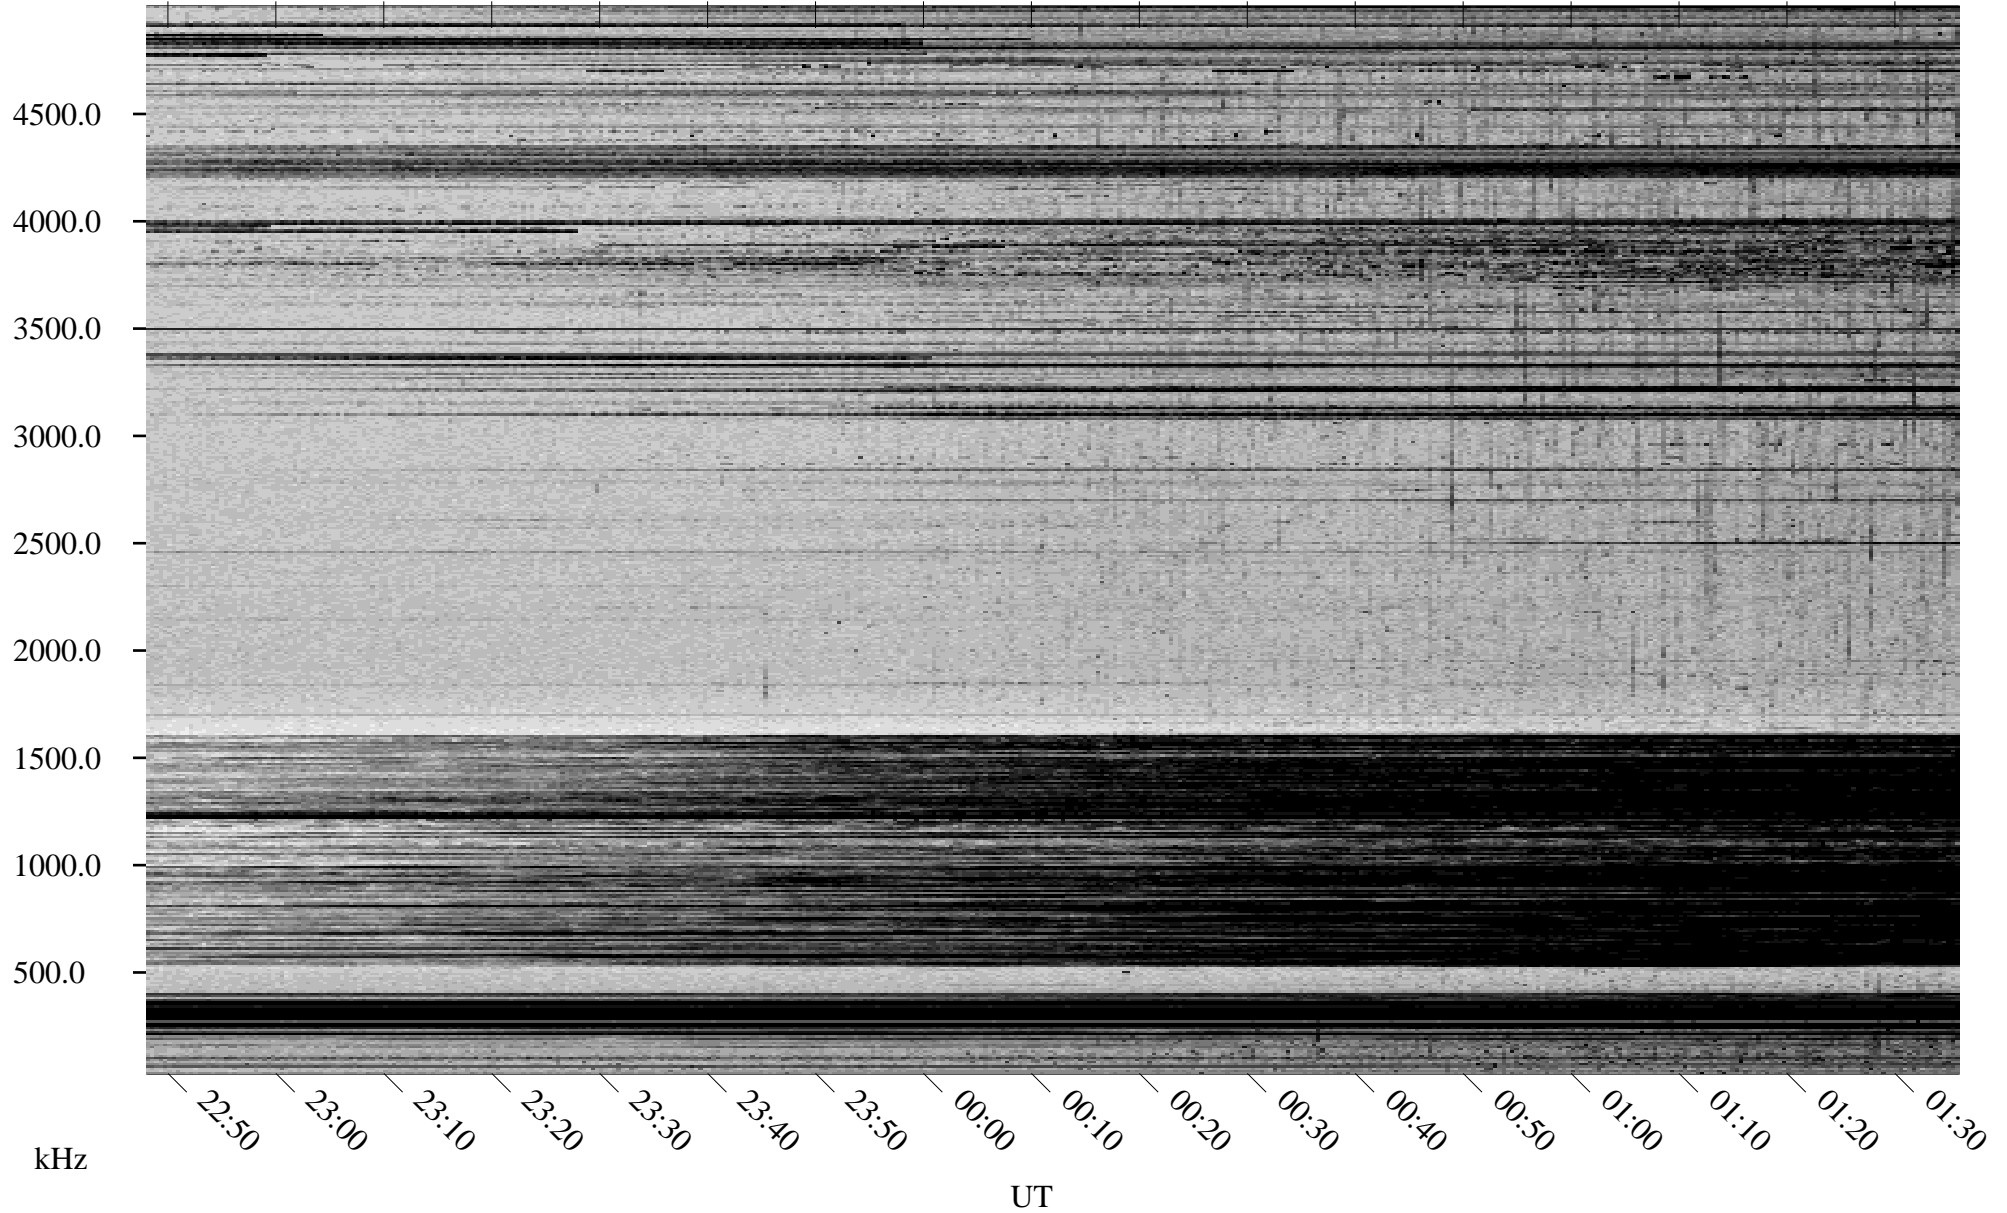

03/08/1998 Churchill, Manitoba

Linear Scale Black = 161 White = 15

ch98067l.r00m max_12

Page 1

03/08/1998 Churchill, Manitoba

Linear Scale Black = 161 White = 15

ch98067l.r00m max_12

Page 2

03/09/1998 Churchill, Manitoba

Linear Scale Black = 161 White = 15

ch980671.r00m max_12

Page 3

03/09/1998 Churchill, Manitoba

Linear Scale Black = 161 White = 15

ch98067l.r00m max_12

Page 4

03/09/1998 Churchill, Manitoba

Linear Scale Black = 161 White = 15

ch98067l.r00m max_12

Page 5

03/09/1998 Churchill, Manitoba

Linear Scale Black = 161 White = 15

ch98067l.r00m max_12

Page 6

03/09/1998 Churchill, Manitoba

Linear Scale Black = 161 White = 15

ch98067l.r00m max_12

Page 7

03/09/1998 Churchill, Manitoba

Linear Scale Black = 161 White = 15

ch98067l.r00m max_12

Page 8