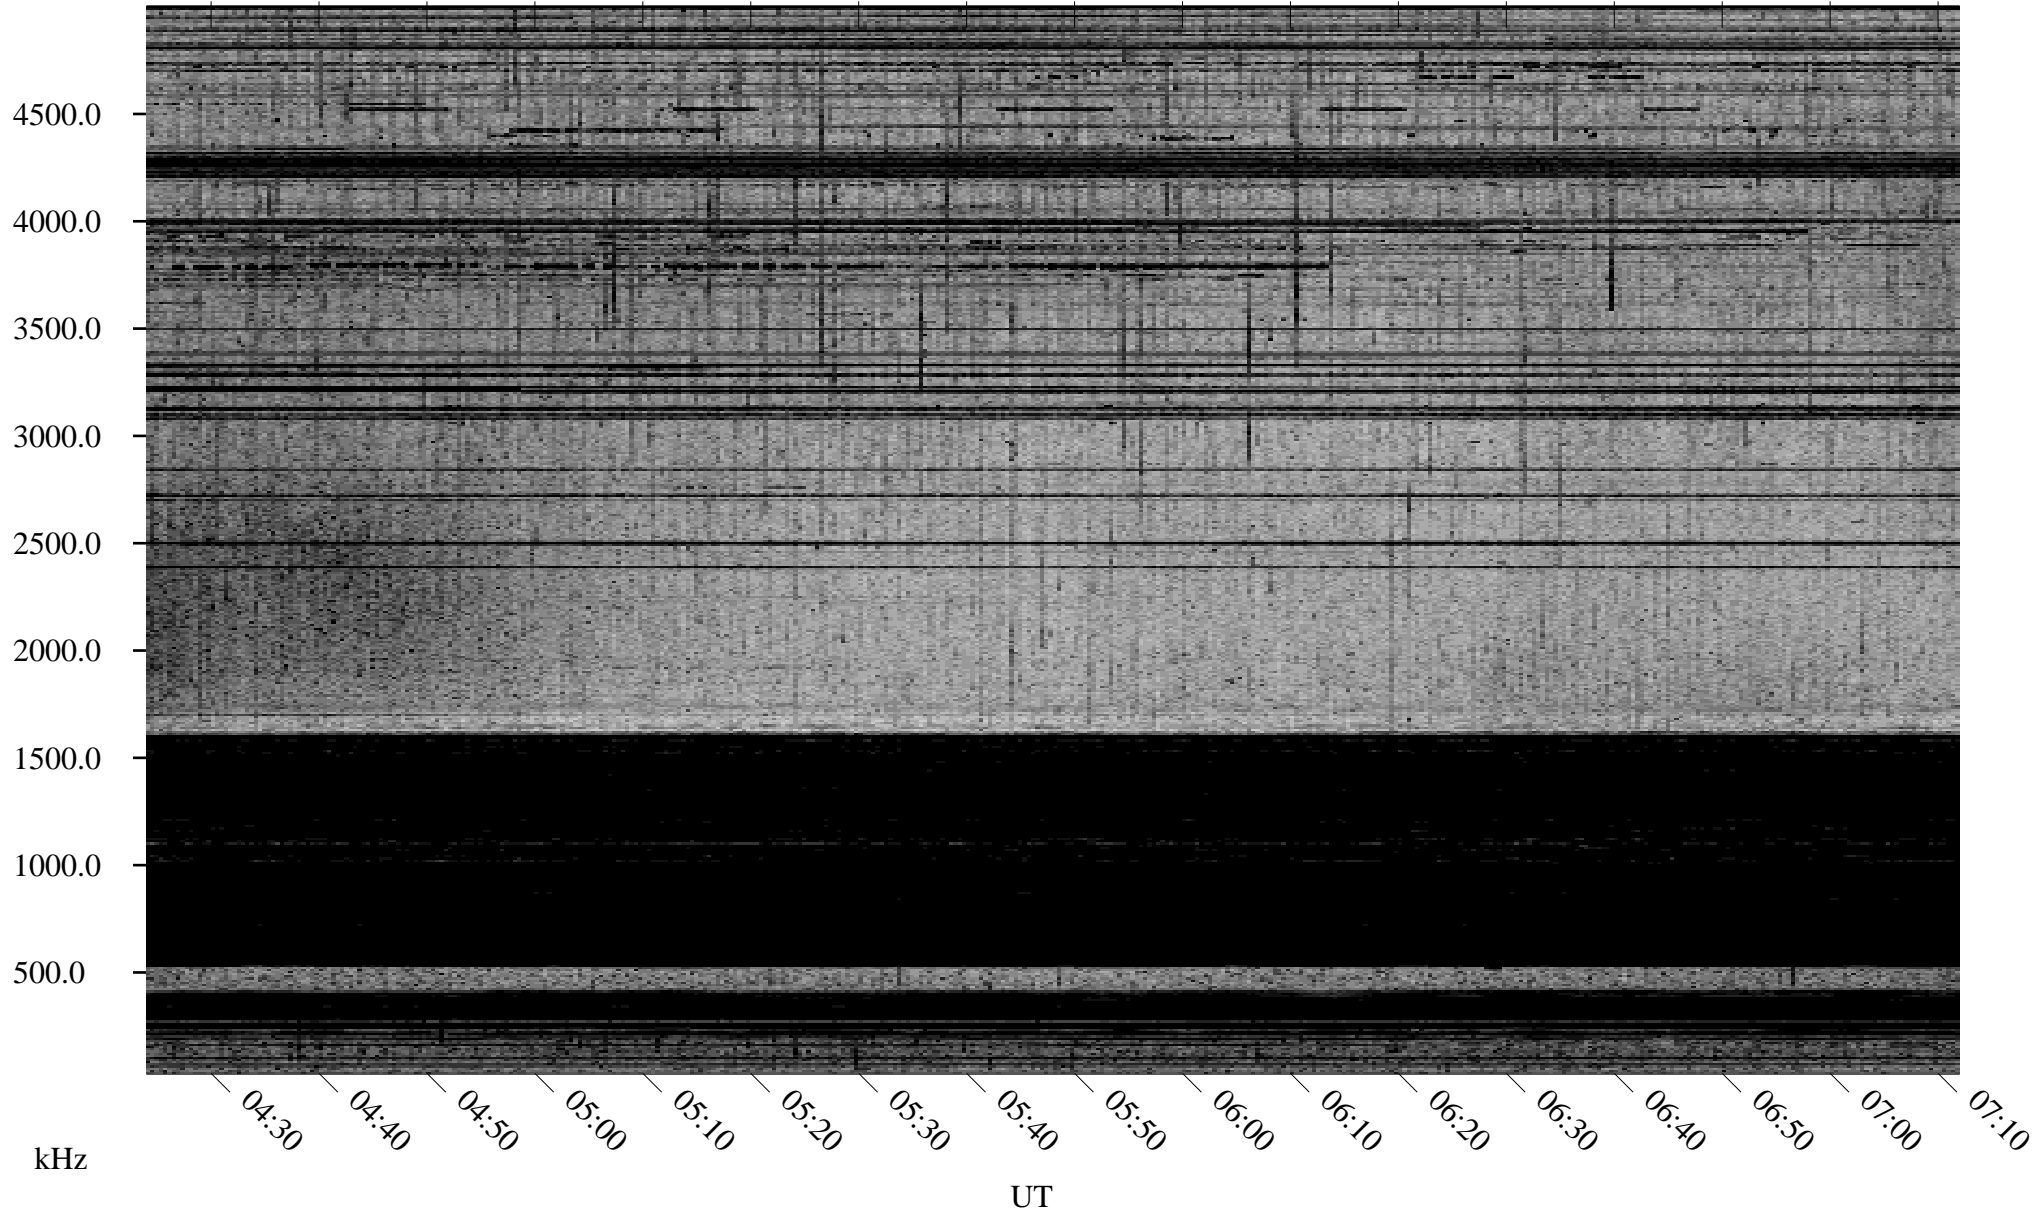

03/08/1998 Churchill, Manitoba

Linear Scale Black = 161 White = 15

ch98067l.r00m max_12

Page 1

03/08/1998 Churchill, Manitoba

Linear Scale Black = 161 White = 15

ch98067l.r00m max_12

Page 2

03/09/1998 Churchill, Manitoba

Linear Scale Black = 161 White = 15

ch980671.r00m max_12

Page 3

03/09/1998 Churchill, Manitoba

Linear Scale Black = 161 White = 15

ch98067l.r00m max_12

Page 4

03/09/1998 Churchill, Manitoba

Linear Scale Black = 161 White = 15

ch98067l.r00m max_12

Page 5

03/09/1998 Churchill, Manitoba

Linear Scale Black = 161 White = 15

ch98067l.r00m max_12

Page 6

03/09/1998 Churchill, Manitoba

Linear Scale Black = 161 White = 15

ch98067l.r00m max_12

Page 7

03/09/1998 Churchill, Manitoba

Linear Scale Black = 161 White = 15

ch98067l.r00m max_12

Page 8