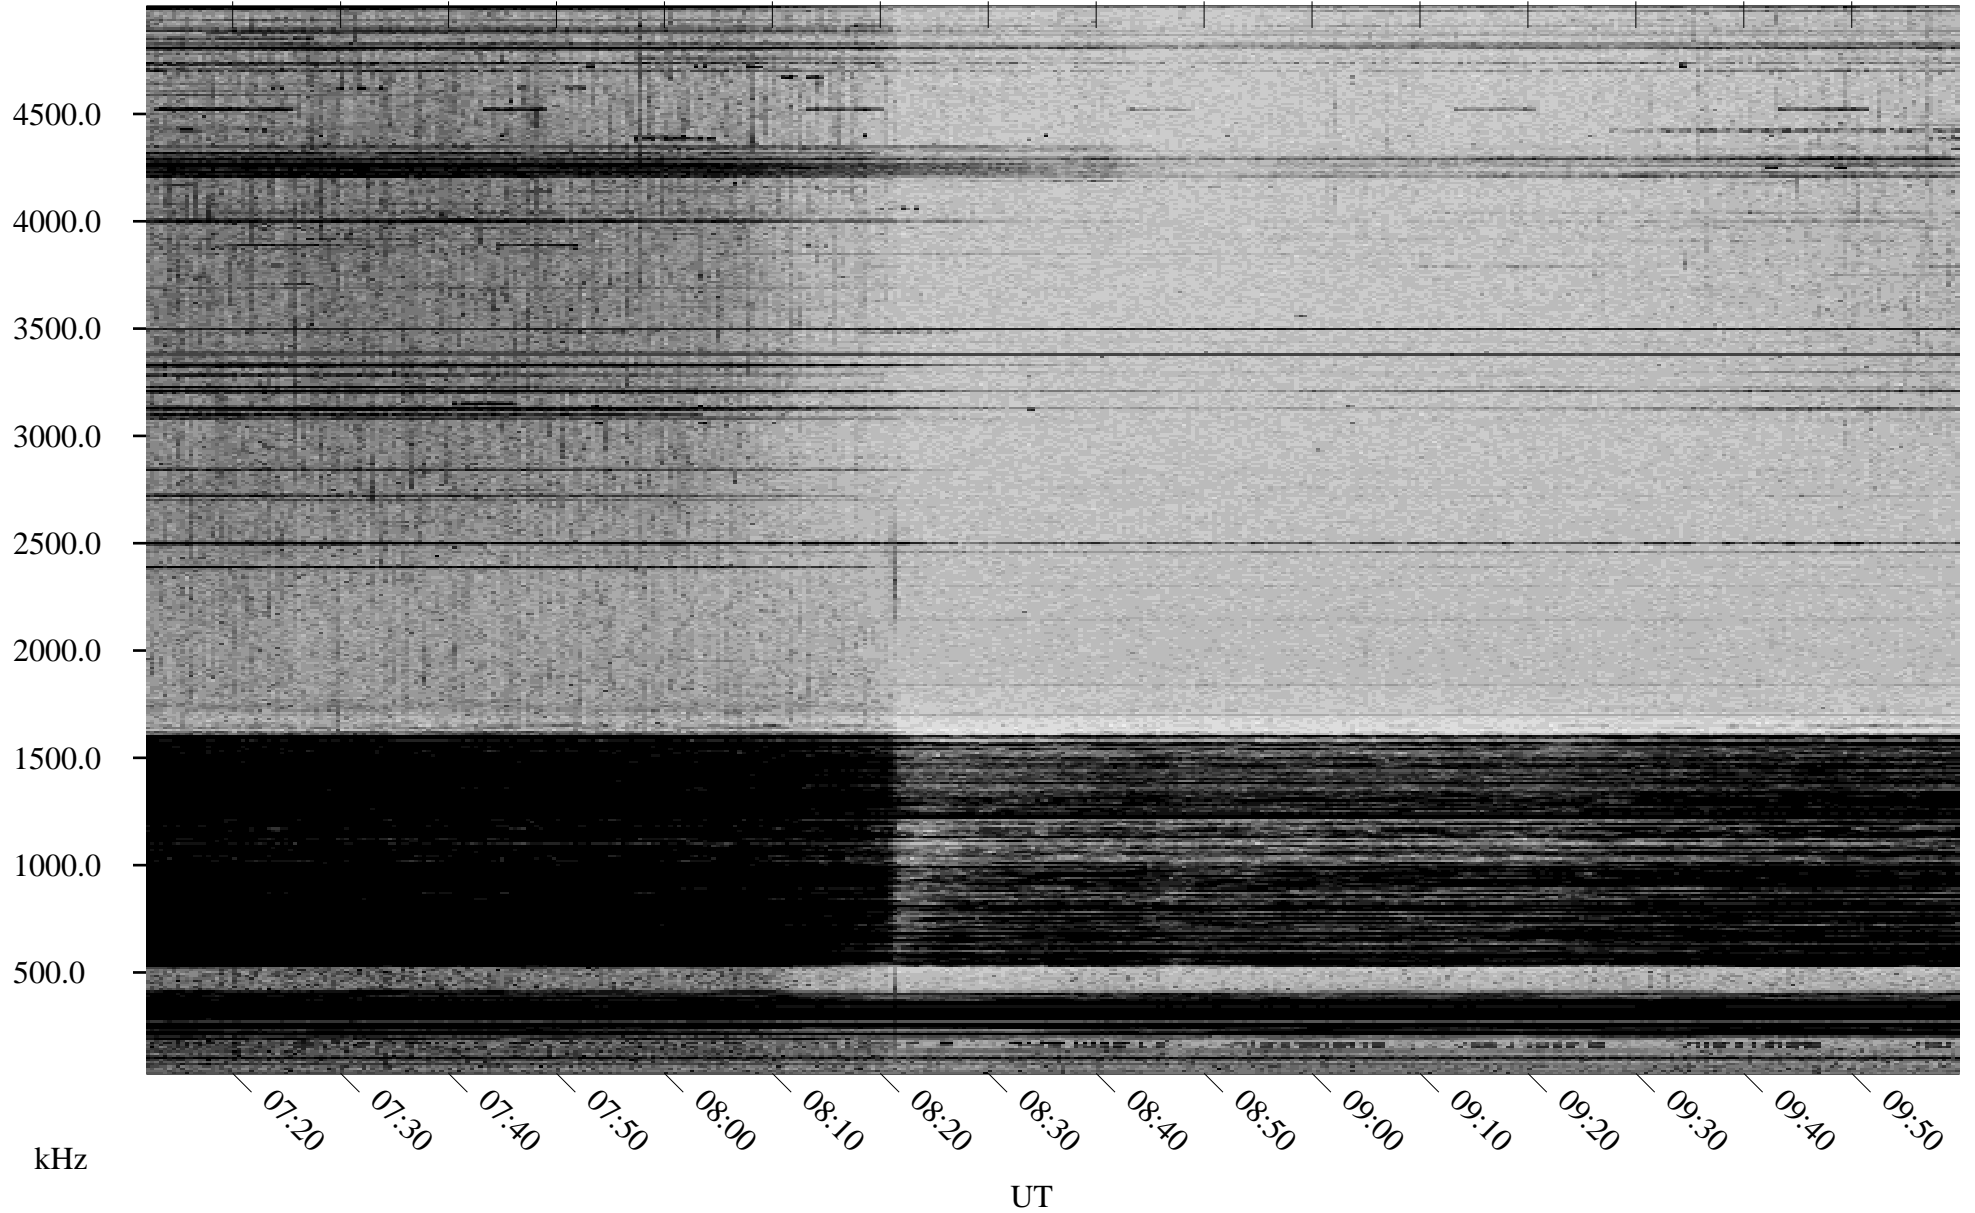

03/08/1998 Churchill, Manitoba

Linear Scale Black = 161 White = 15

ch98067l.r00m max_12

Page 1

03/08/1998 Churchill, Manitoba

Linear Scale Black = 161 White = 15

ch98067l.r00m max_12

Page 2

03/09/1998 Churchill, Manitoba

Linear Scale Black = 161 White = 15

ch980671.r00m max_12

Page 3

03/09/1998 Churchill, Manitoba

Linear Scale Black = 161 White = 15

ch98067l.r00m max_12

Page 4

03/09/1998 Churchill, Manitoba

Linear Scale Black = 161 White = 15

ch98067l.r00m max_12

Page 5

03/09/1998 Churchill, Manitoba

Linear Scale Black = 161 White = 15

ch98067l.r00m max_12

Page 6

03/09/1998 Churchill, Manitoba

Linear Scale Black = 161 White = 15

ch98067l.r00m max_12

Page 7

03/09/1998 Churchill, Manitoba

Linear Scale Black = 161 White = 15

ch98067l.r00m max_12

Page 8