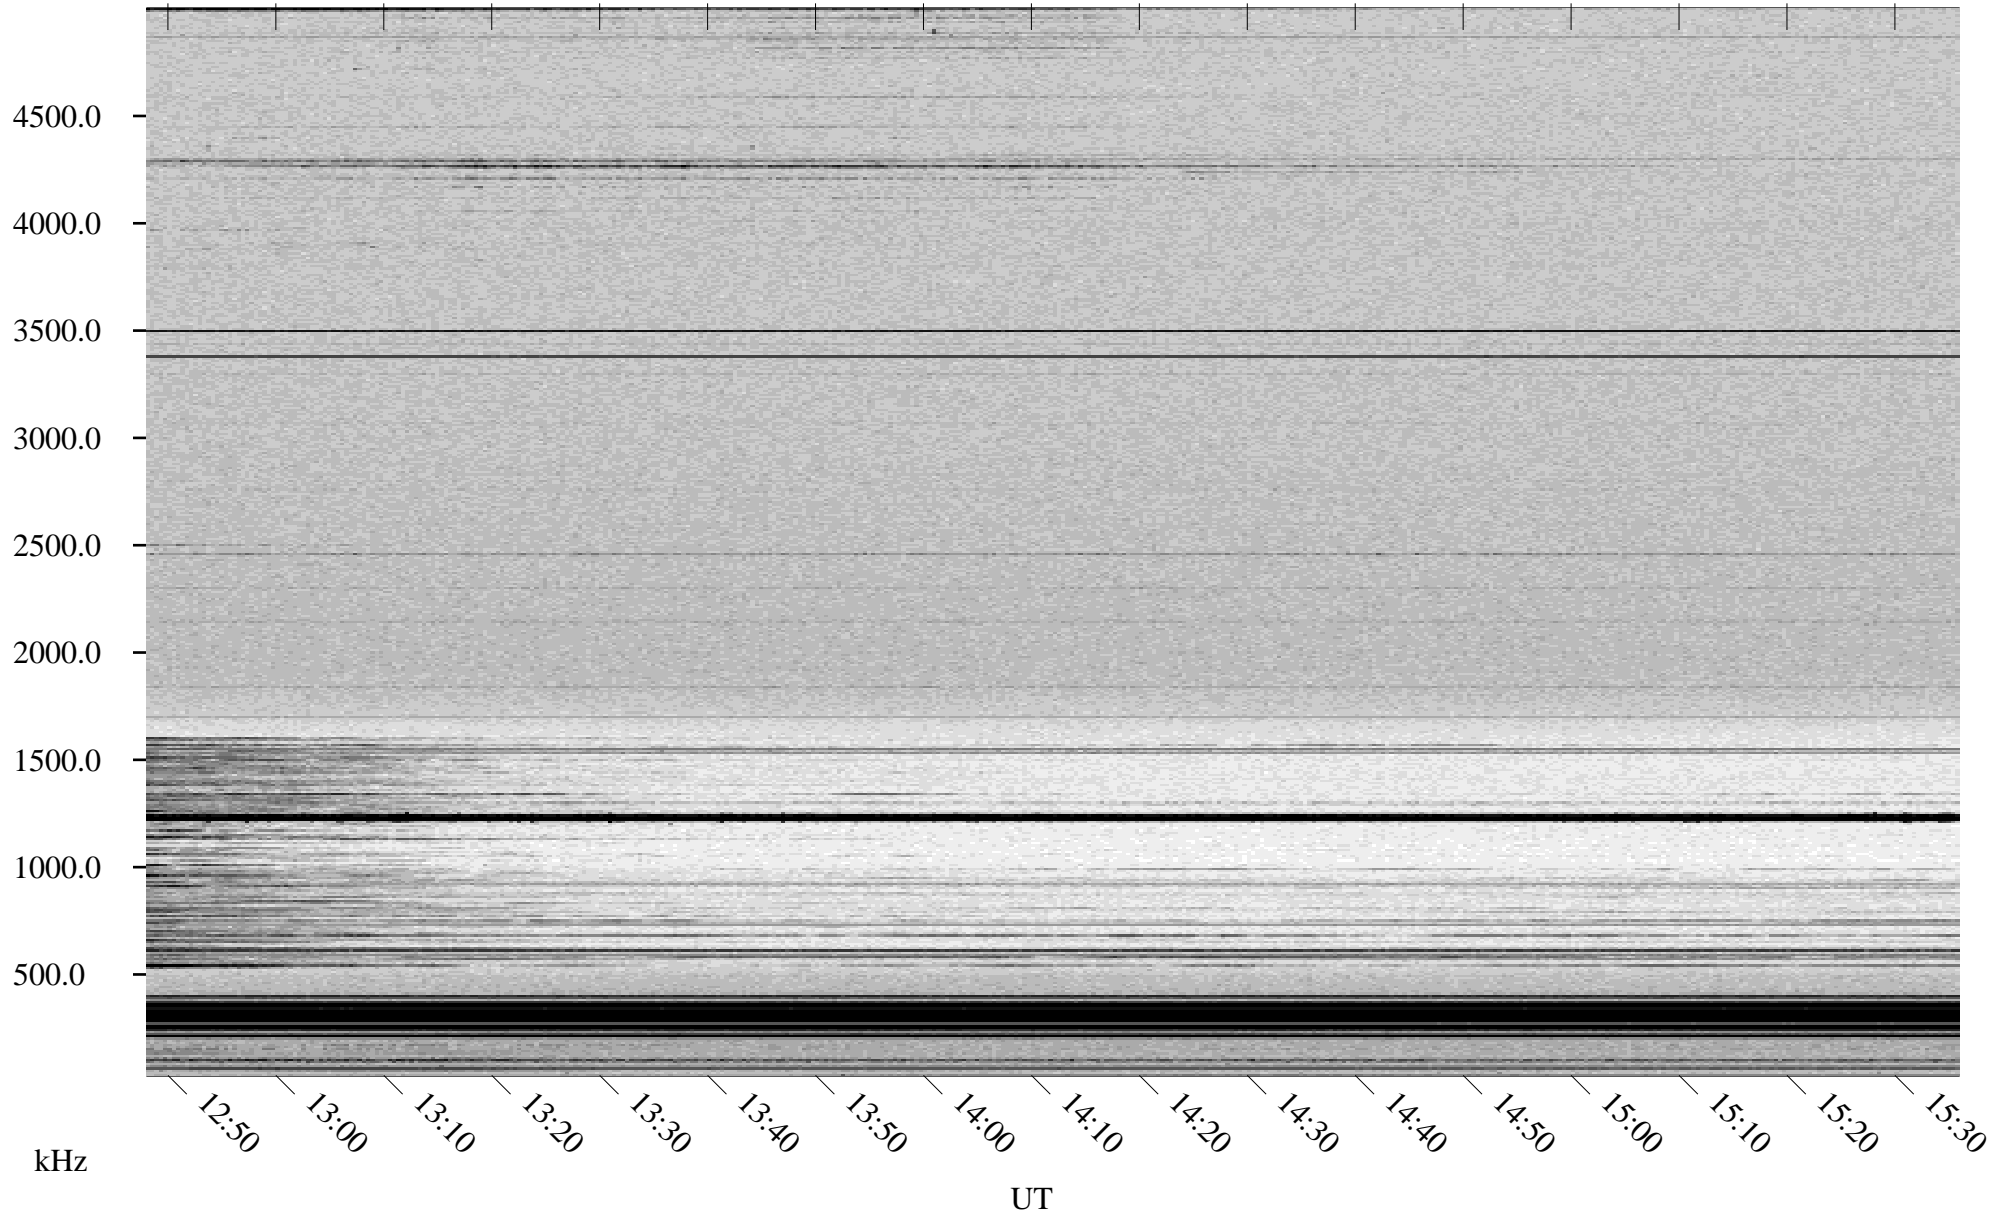

03/08/1998 Churchill, Manitoba

Linear Scale Black = 161 White = 15

ch98067l.r00m max_12

Page 1

03/08/1998 Churchill, Manitoba

Linear Scale Black = 161 White = 15

ch98067l.r00m max_12

Page 2

03/09/1998 Churchill, Manitoba

Linear Scale Black = 161 White = 15

ch980671.r00m max_12

Page 3

03/09/1998 Churchill, Manitoba

Linear Scale Black = 161 White = 15

ch98067l.r00m max_12

Page 4

03/09/1998 Churchill, Manitoba

Linear Scale Black = 161 White = 15

ch98067l.r00m max_12

Page 5

03/09/1998 Churchill, Manitoba

Linear Scale Black = 161 White = 15

ch98067l.r00m max_12

Page 6

03/09/1998 Churchill, Manitoba

Linear Scale Black = 161 White = 15

ch98067l.r00m max_12

Page 7

03/09/1998 Churchill, Manitoba

Linear Scale Black = 161 White = 15

ch98067l.r00m max_12

Page 8