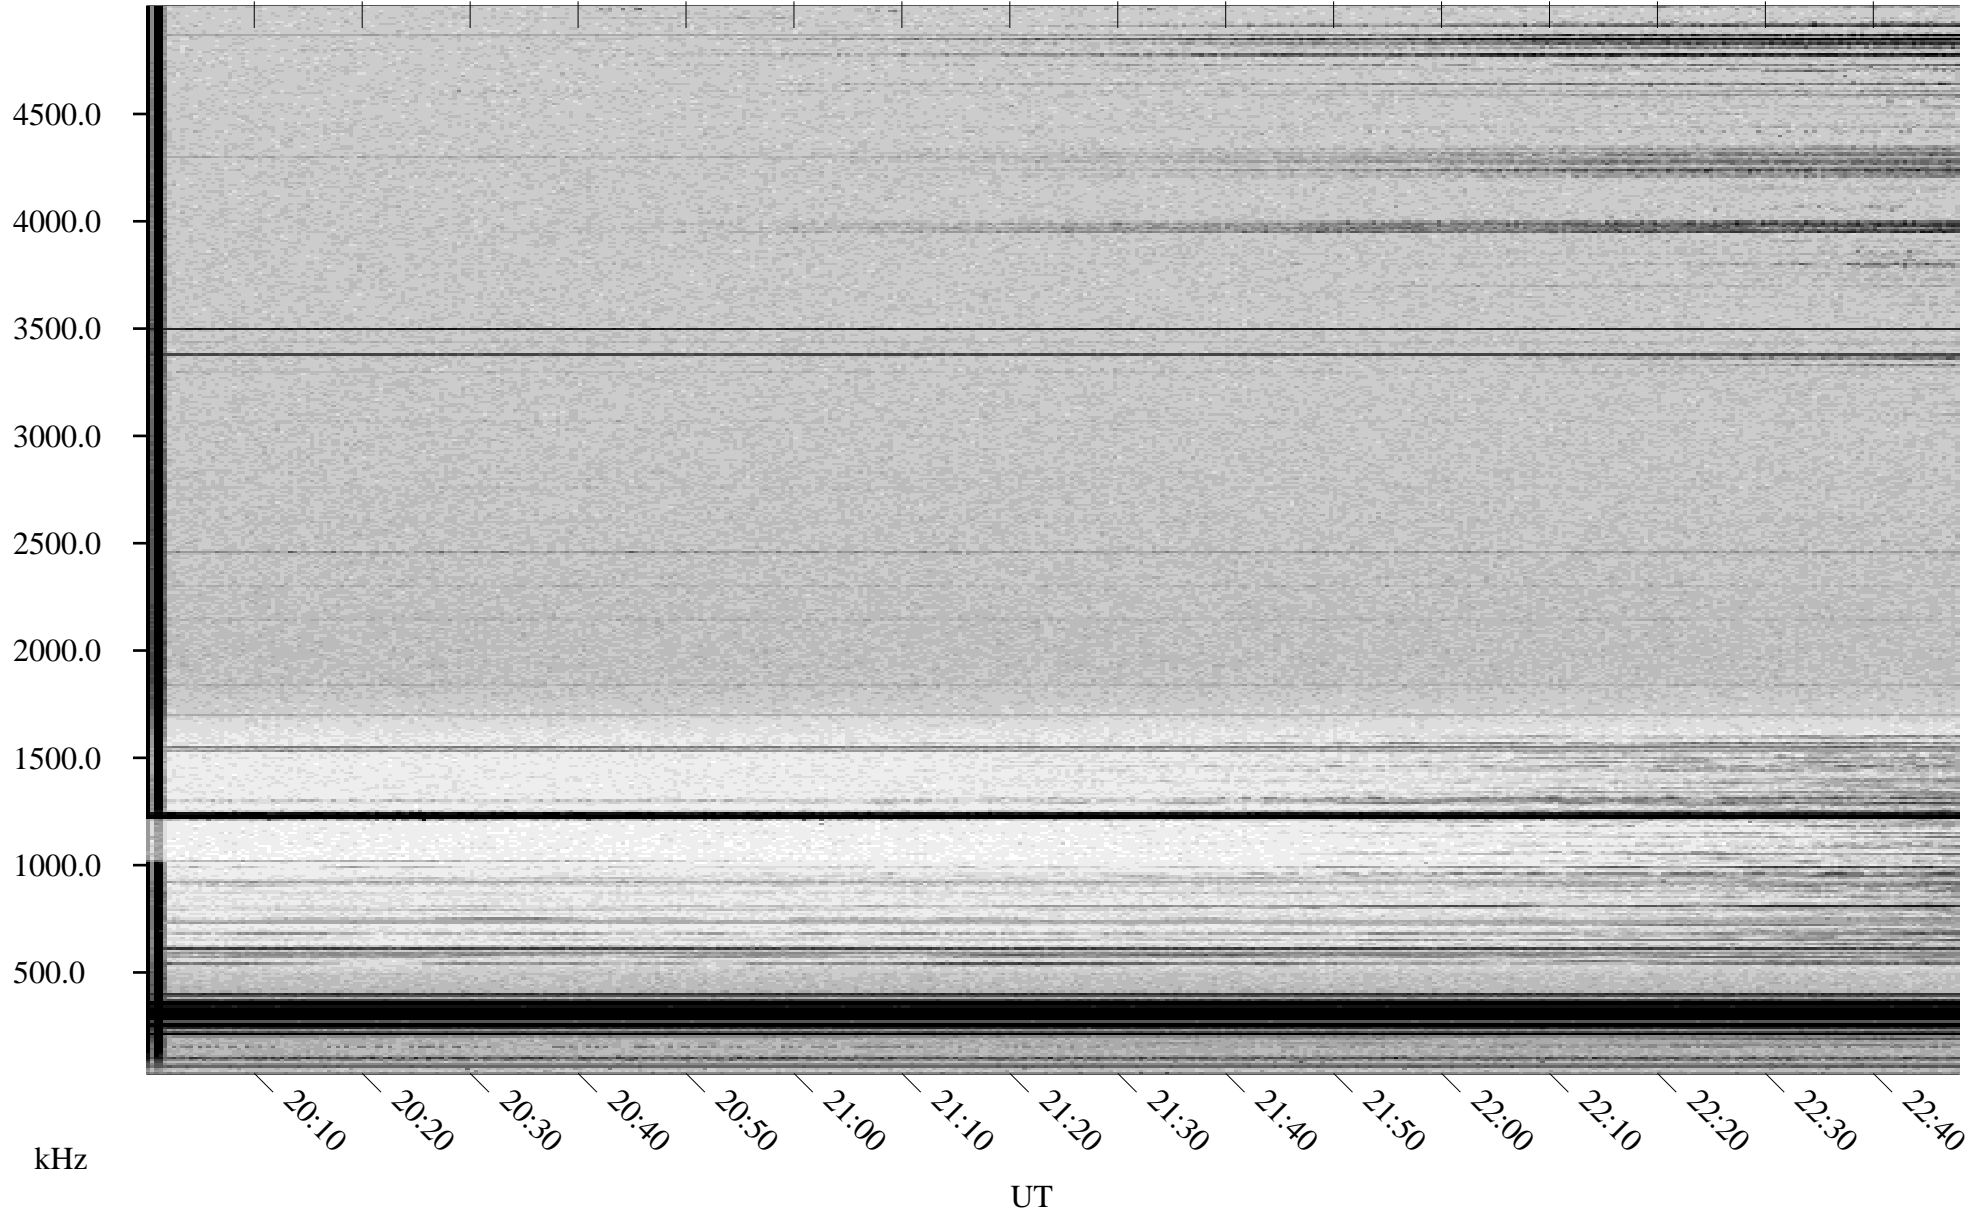

03/08/1998 Churchill, Manitoba

Linear Scale Black = 161 White = 15

ch98067l.r00m max_12

Page 1

03/08/1998 Churchill, Manitoba

Linear Scale Black = 161 White = 15

ch98067l.r00m max_12

Page 2

03/09/1998 Churchill, Manitoba

Linear Scale Black = 161 White = 15

ch980671.r00m max_12

Page 3

03/09/1998 Churchill, Manitoba

Linear Scale Black = 161 White = 15

ch98067l.r00m max_12

Page 4

03/09/1998 Churchill, Manitoba

Linear Scale Black = 161 White = 15

ch98067l.r00m max_12

Page 5

03/09/1998 Churchill, Manitoba

Linear Scale Black = 161 White = 15

ch98067l.r00m max_12

Page 6

03/09/1998 Churchill, Manitoba

Linear Scale Black = 161 White = 15

ch98067l.r00m max_12

Page 7

03/09/1998 Churchill, Manitoba

Linear Scale Black = 161 White = 15

ch98067l.r00m max_12

Page 8