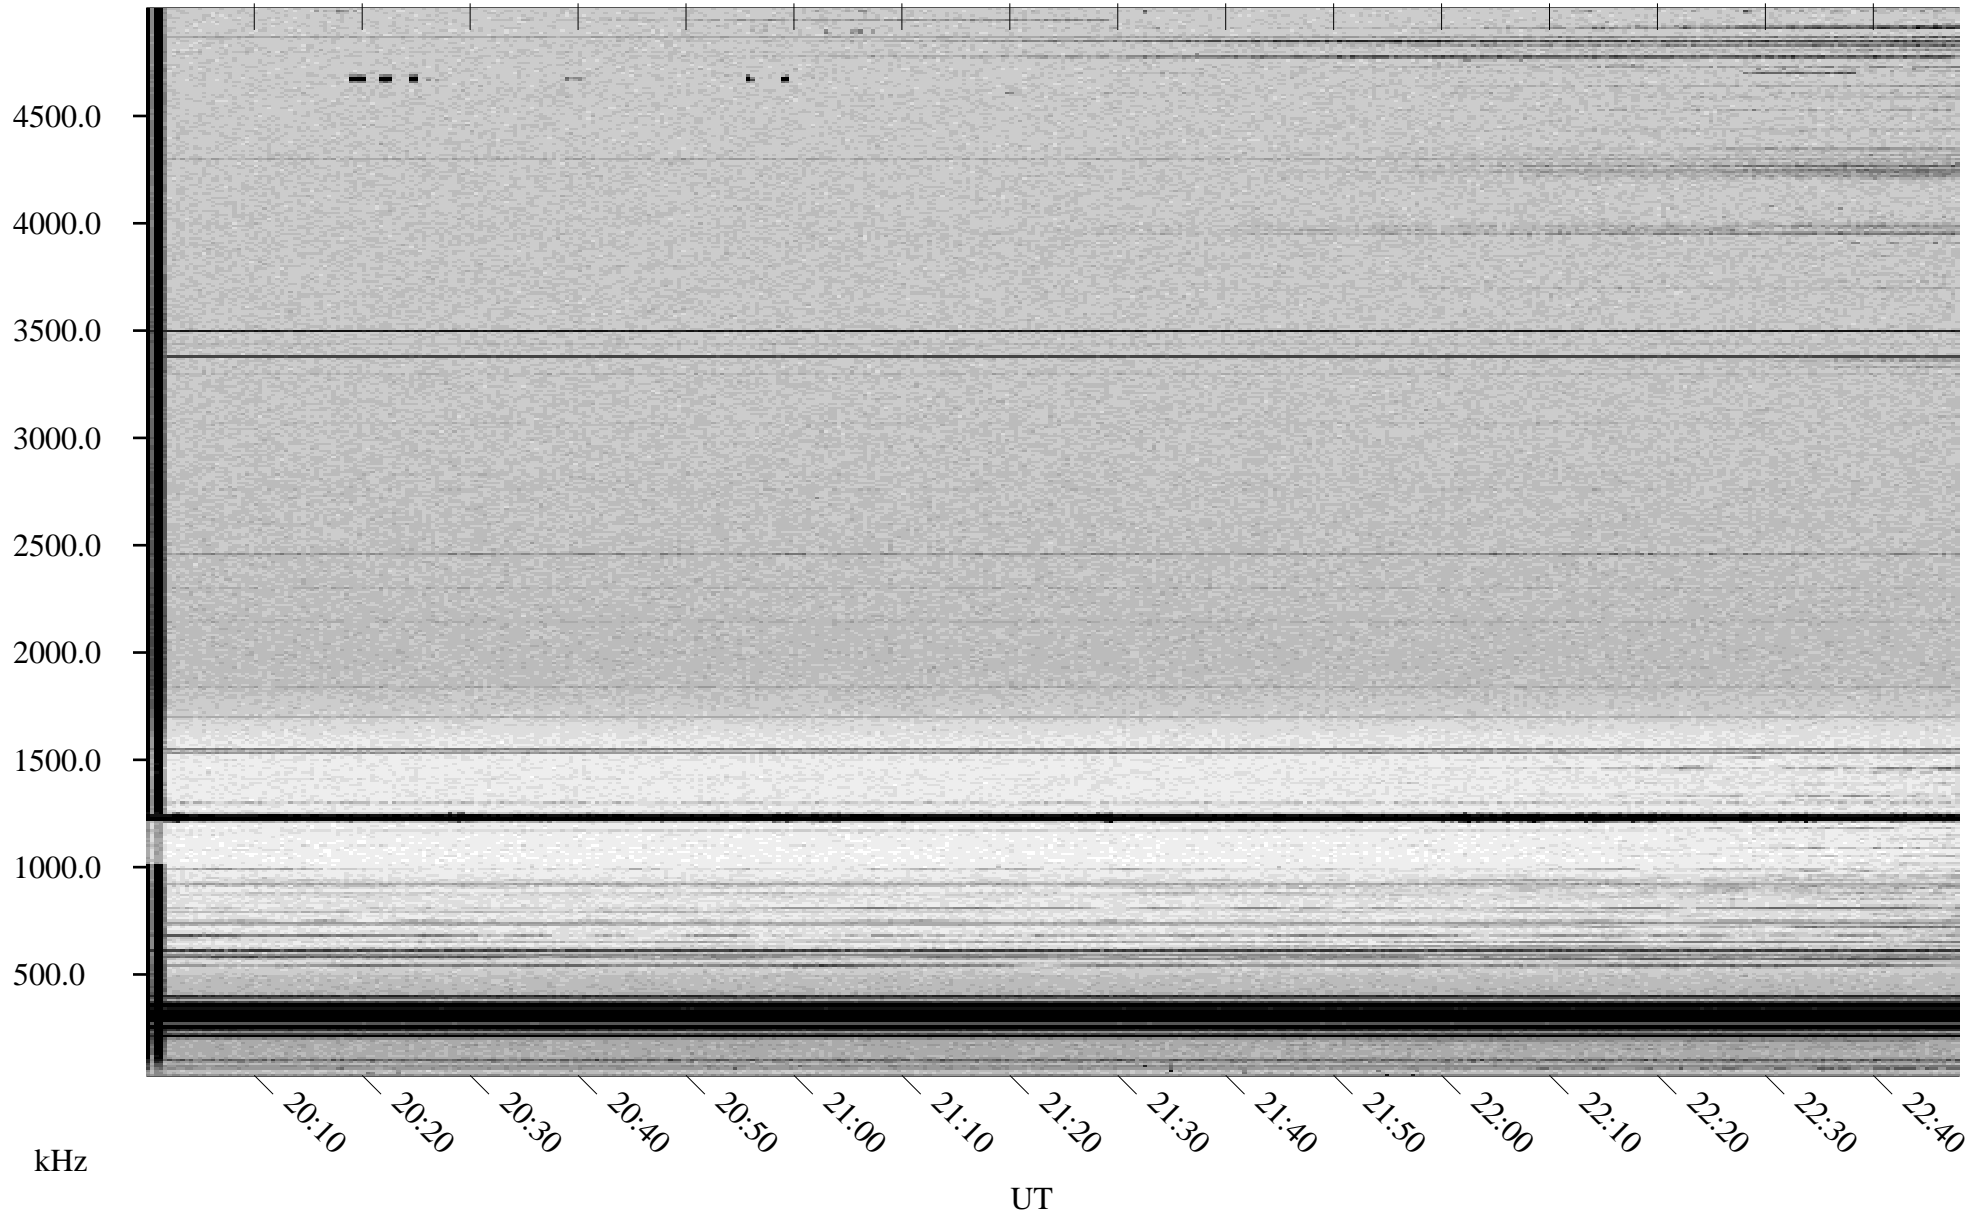

# 03/09/1998 Churchill, Manitoba

Linear Scale    Black = 161    White = 15

ch98068l.r00m max\_12

Page 1

# 03/09/1998 Churchill, Manitoba

Linear Scale    Black = 161    White = 15

ch98068l.r00m max\_12

Page 2

# 03/10/1998 Churchill, Manitoba

Linear Scale    Black = 161    White = 15

ch98068l.r00m max\_12

Page 3

# 03/10/1998 Churchill, Manitoba

Linear Scale    Black = 161    White = 15

ch98068l.r00m max\_12

Page 4