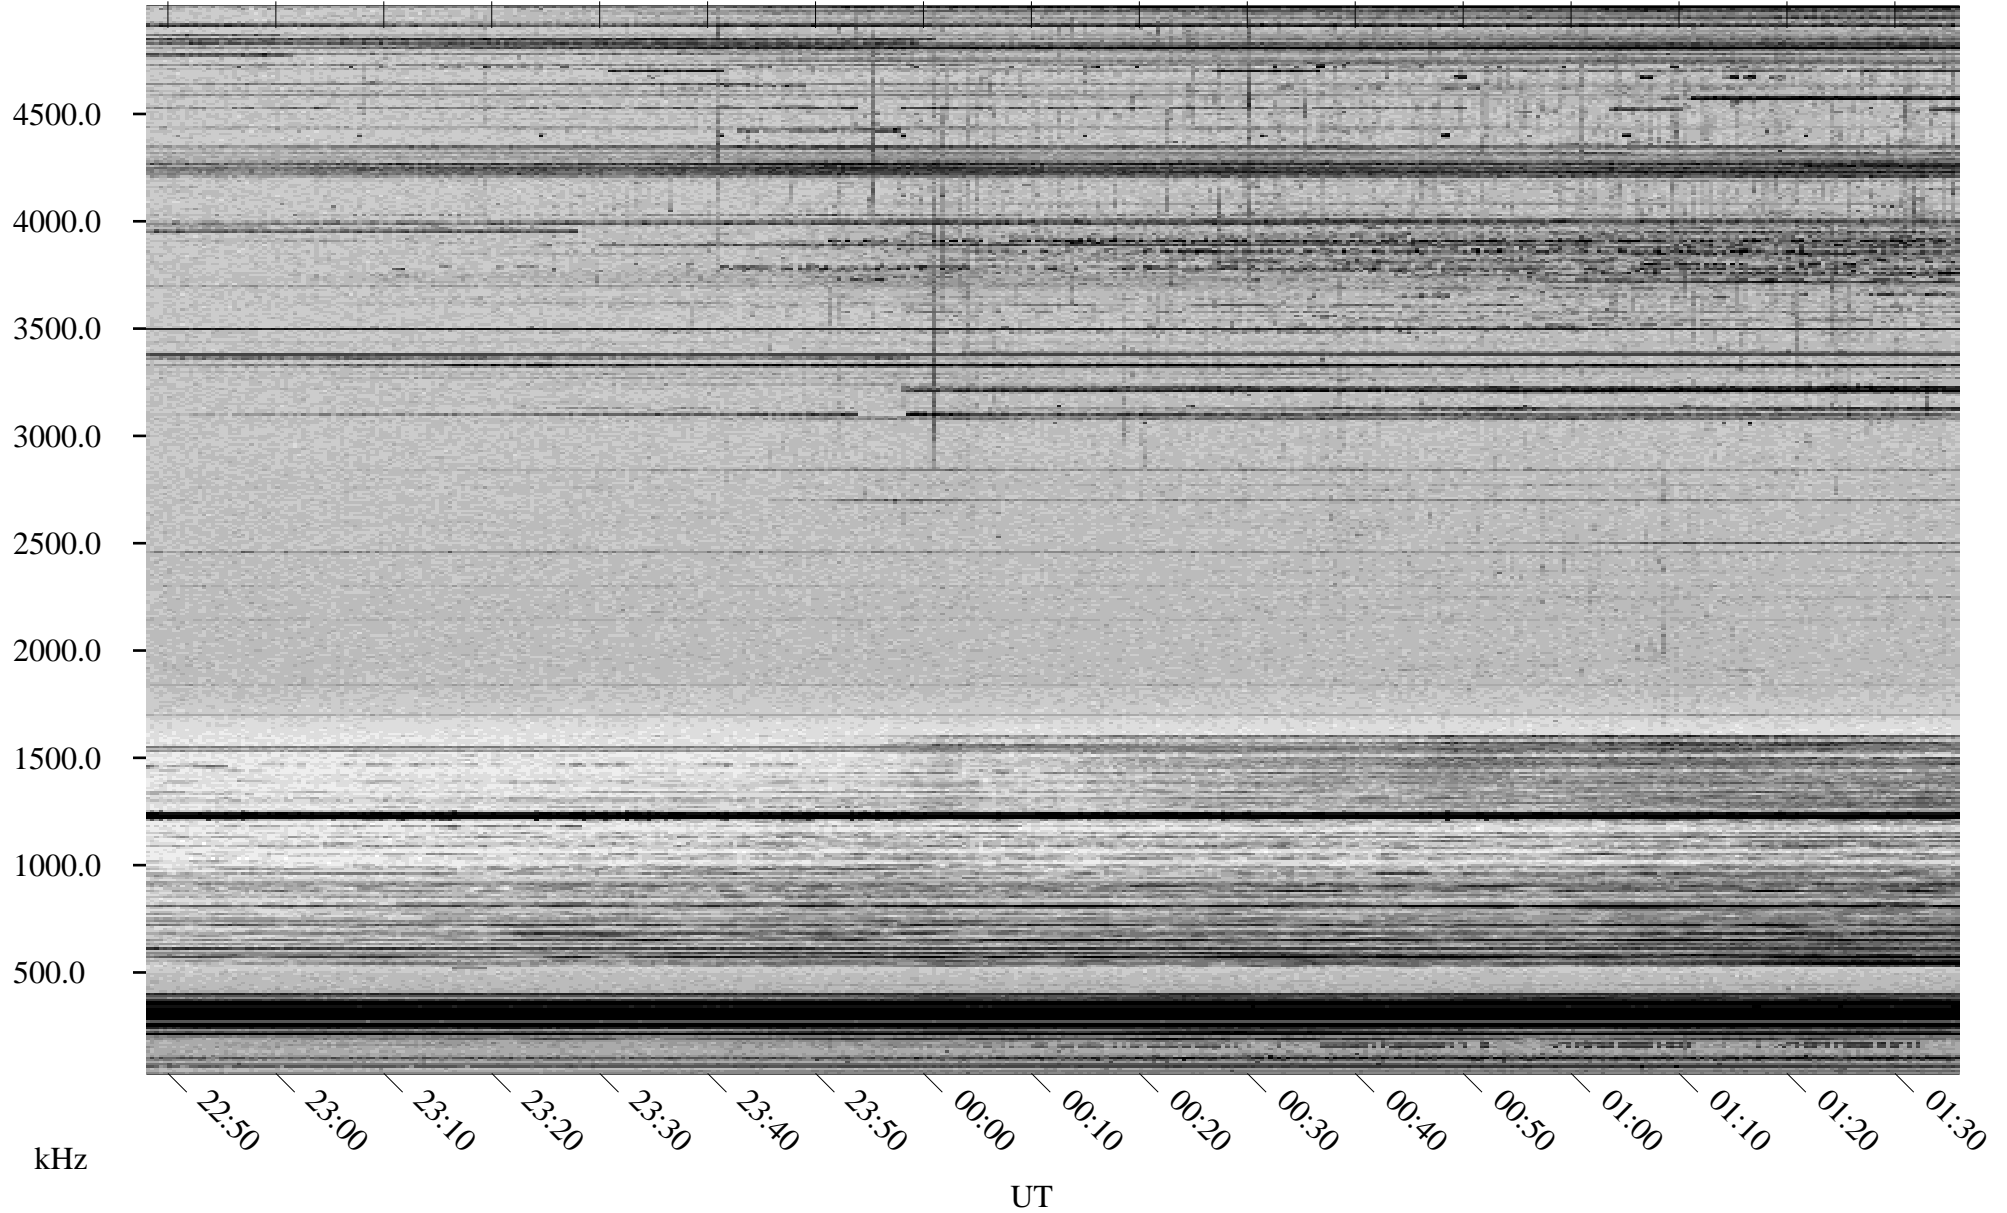

# 03/09/1998 Churchill, Manitoba

Linear Scale    Black = 161    White = 15

ch98068l.r00m max\_12

Page 1

# 03/09/1998 Churchill, Manitoba

Linear Scale    Black = 161    White = 15

ch98068l.r00m max\_12

Page 2

# 03/10/1998 Churchill, Manitoba

Linear Scale    Black = 161    White = 15

ch98068l.r00m max\_12

Page 3

# 03/10/1998 Churchill, Manitoba

Linear Scale    Black = 161    White = 15

ch98068l.r00m max\_12

Page 4