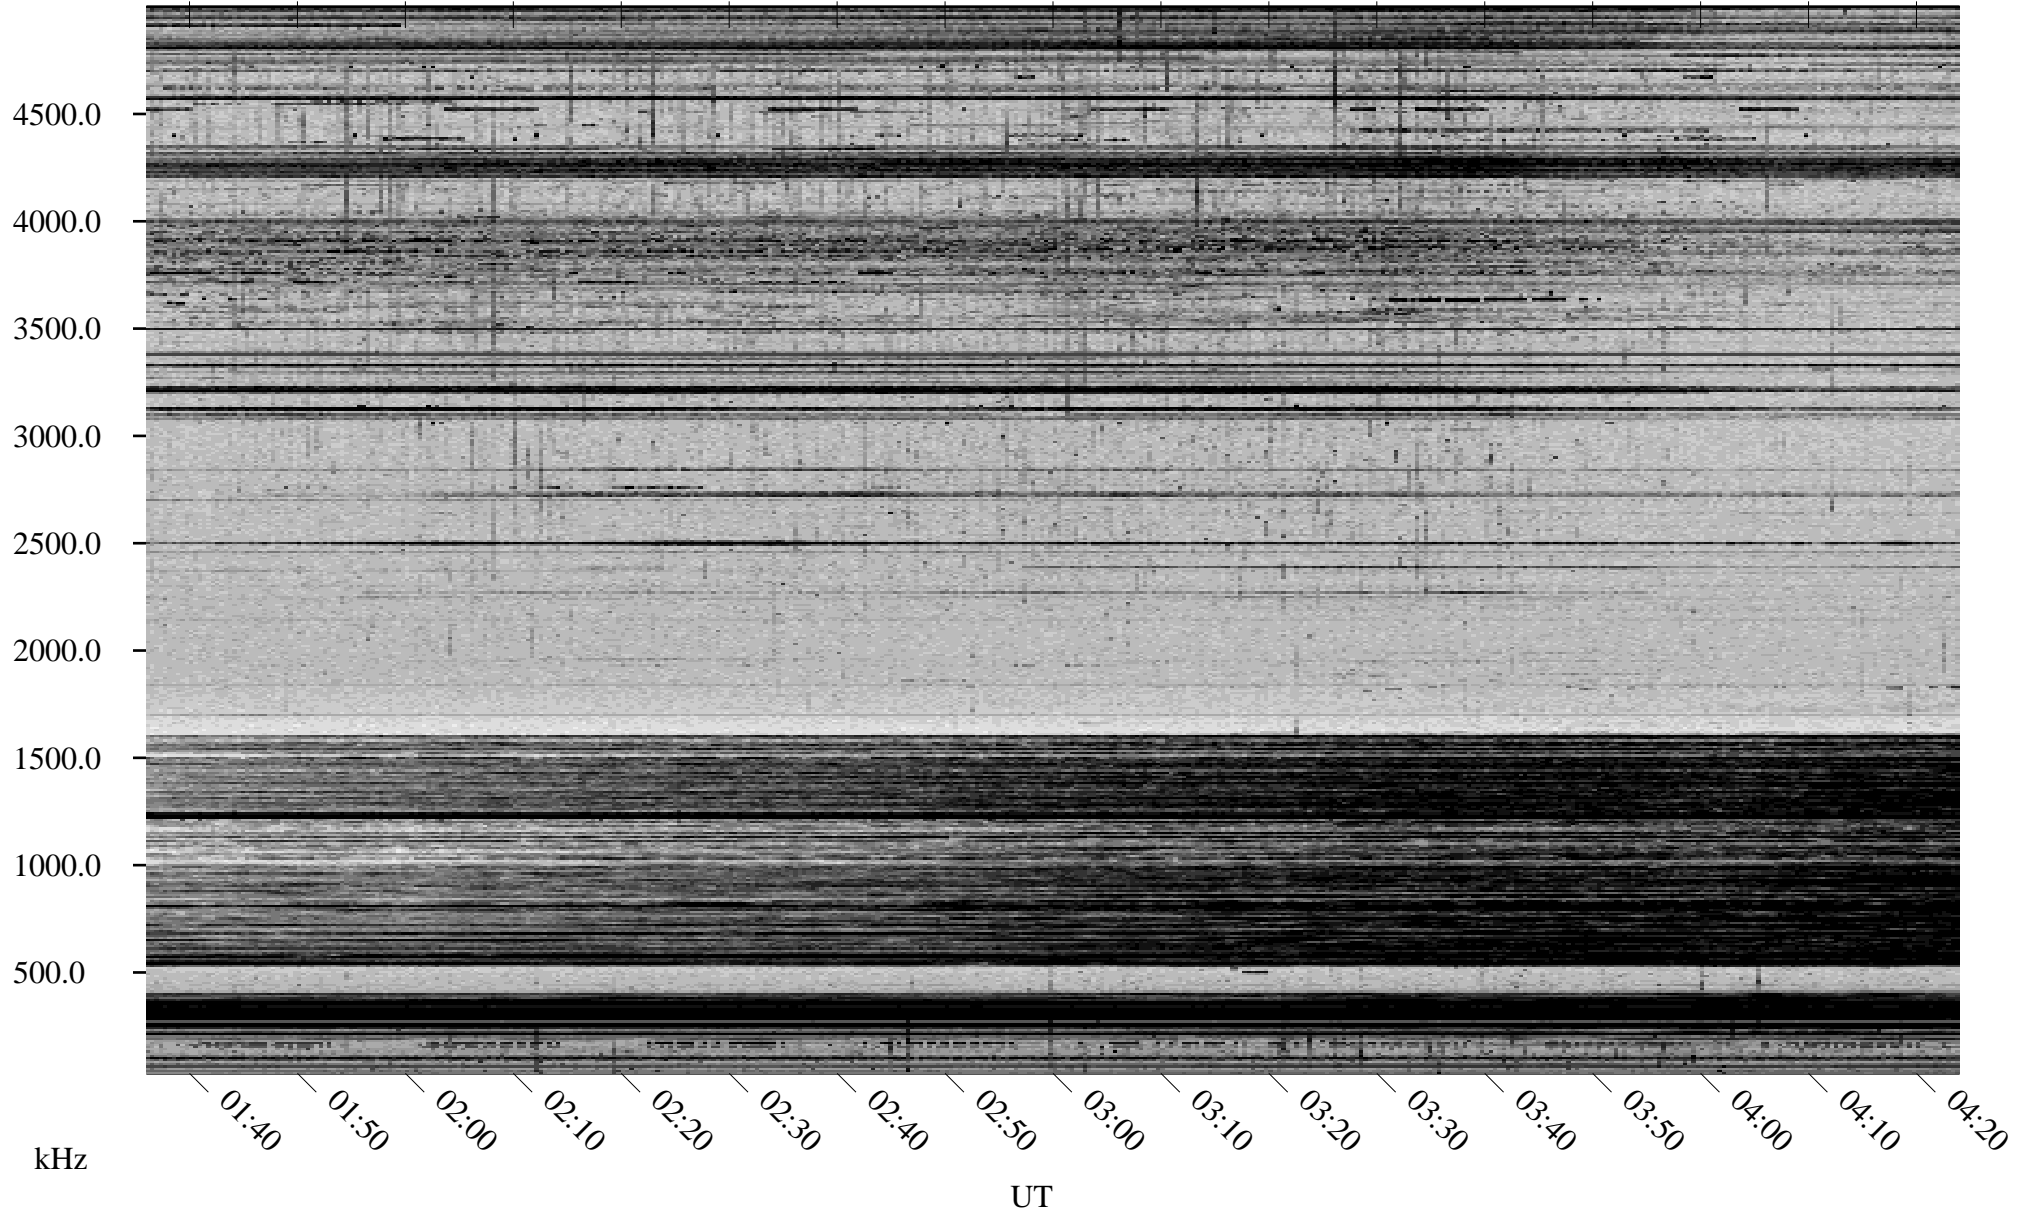

# 03/09/1998 Churchill, Manitoba

Linear Scale    Black = 161    White = 15

ch98068l.r00m max\_12

Page 1

# 03/09/1998 Churchill, Manitoba

Linear Scale    Black = 161    White = 15

ch98068l.r00m max\_12

Page 2

# 03/10/1998 Churchill, Manitoba

Linear Scale    Black = 161    White = 15

ch98068l.r00m max\_12

Page 3

# 03/10/1998 Churchill, Manitoba

Linear Scale    Black = 161    White = 15

ch98068l.r00m max\_12

Page 4