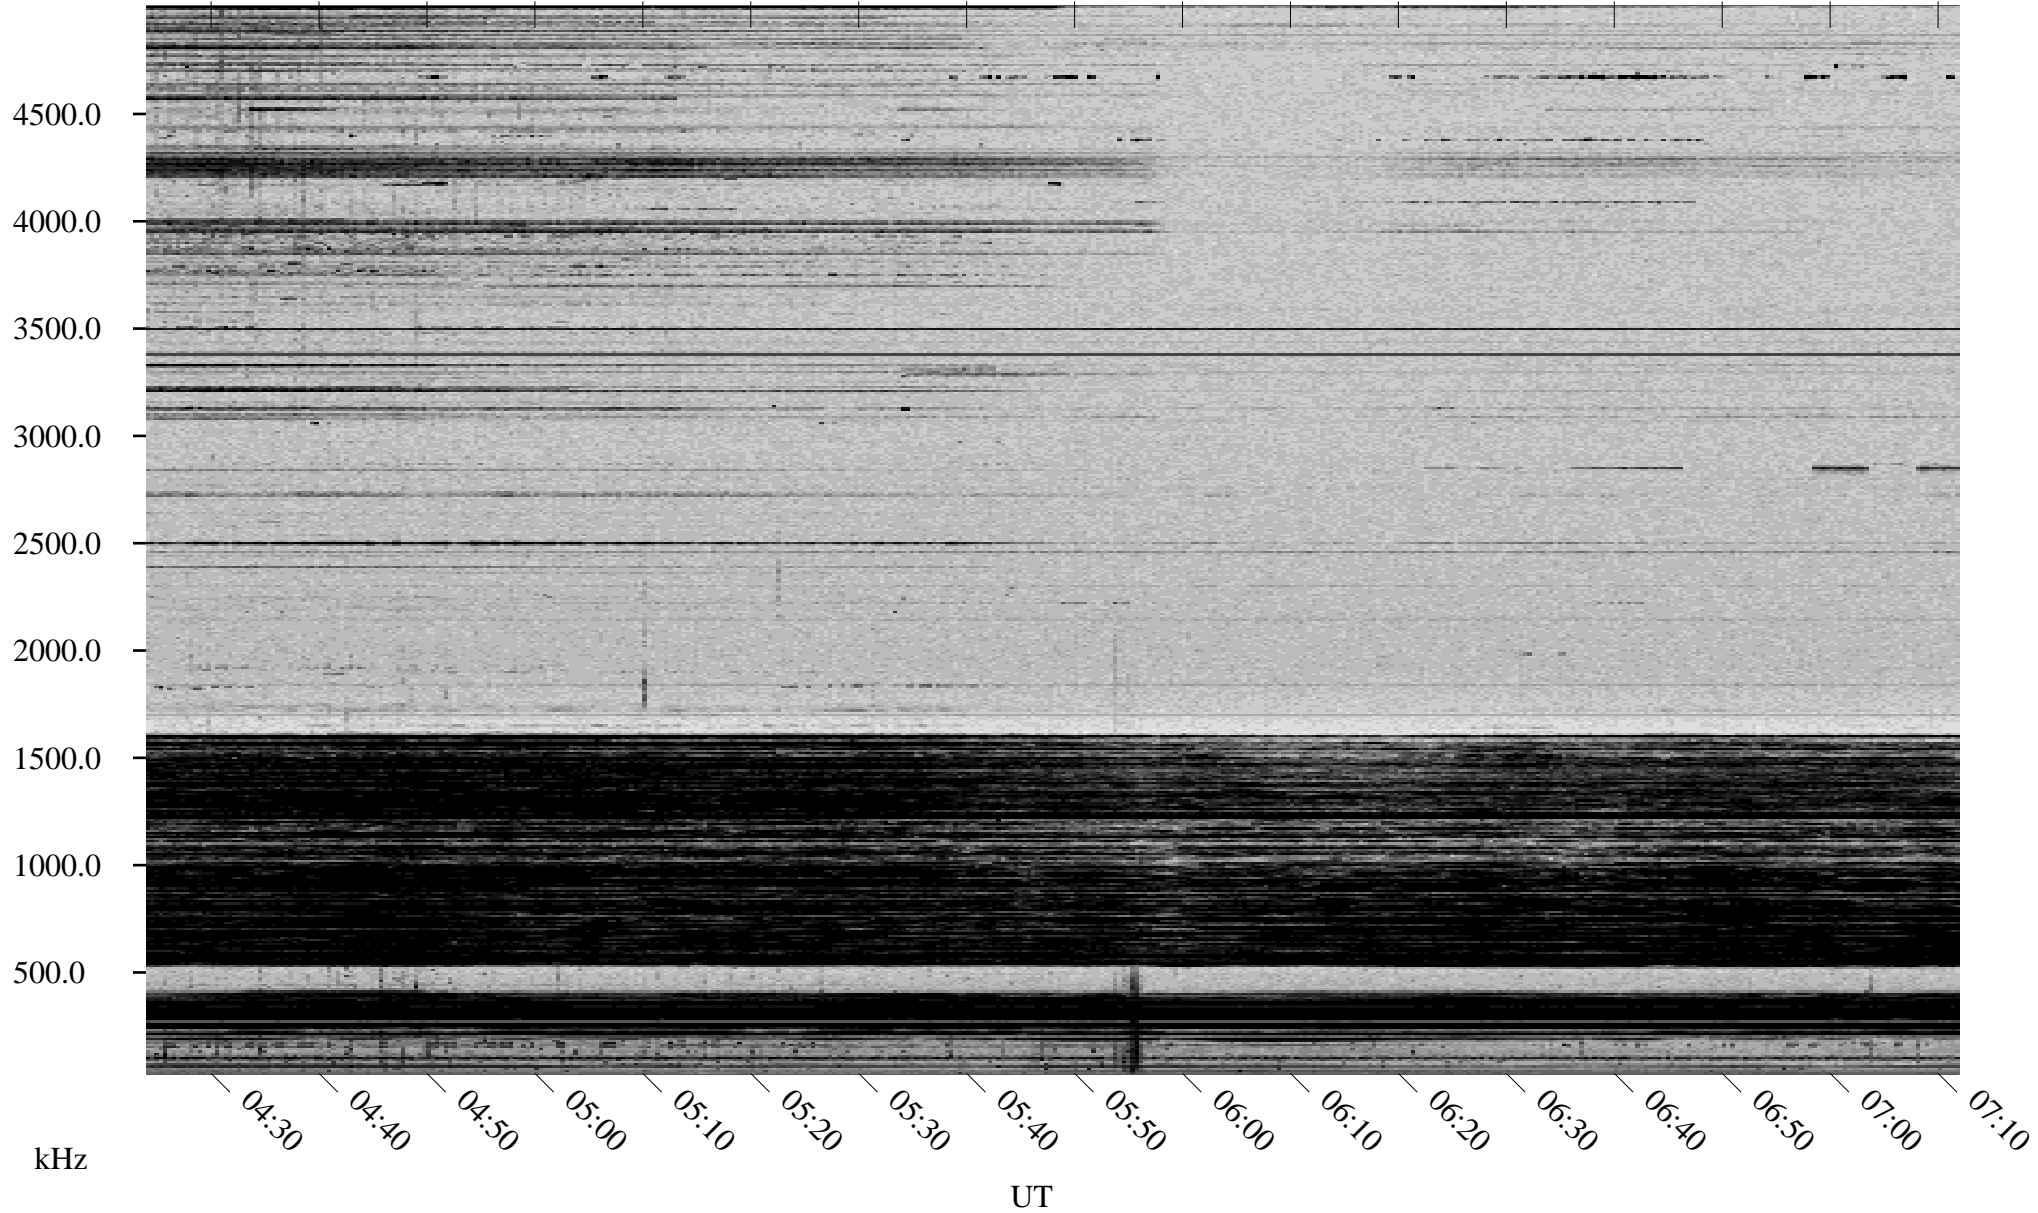

# 03/09/1998 Churchill, Manitoba

Linear Scale    Black = 161    White = 15

ch98068l.r00m max\_12

Page 1

# 03/09/1998 Churchill, Manitoba

Linear Scale    Black = 161    White = 15

ch98068l.r00m max\_12

Page 2

# 03/10/1998 Churchill, Manitoba

Linear Scale    Black = 161    White = 15

ch98068l.r00m max\_12

Page 3

# 03/10/1998 Churchill, Manitoba

Linear Scale    Black = 161    White = 15

ch98068l.r00m max\_12

Page 4