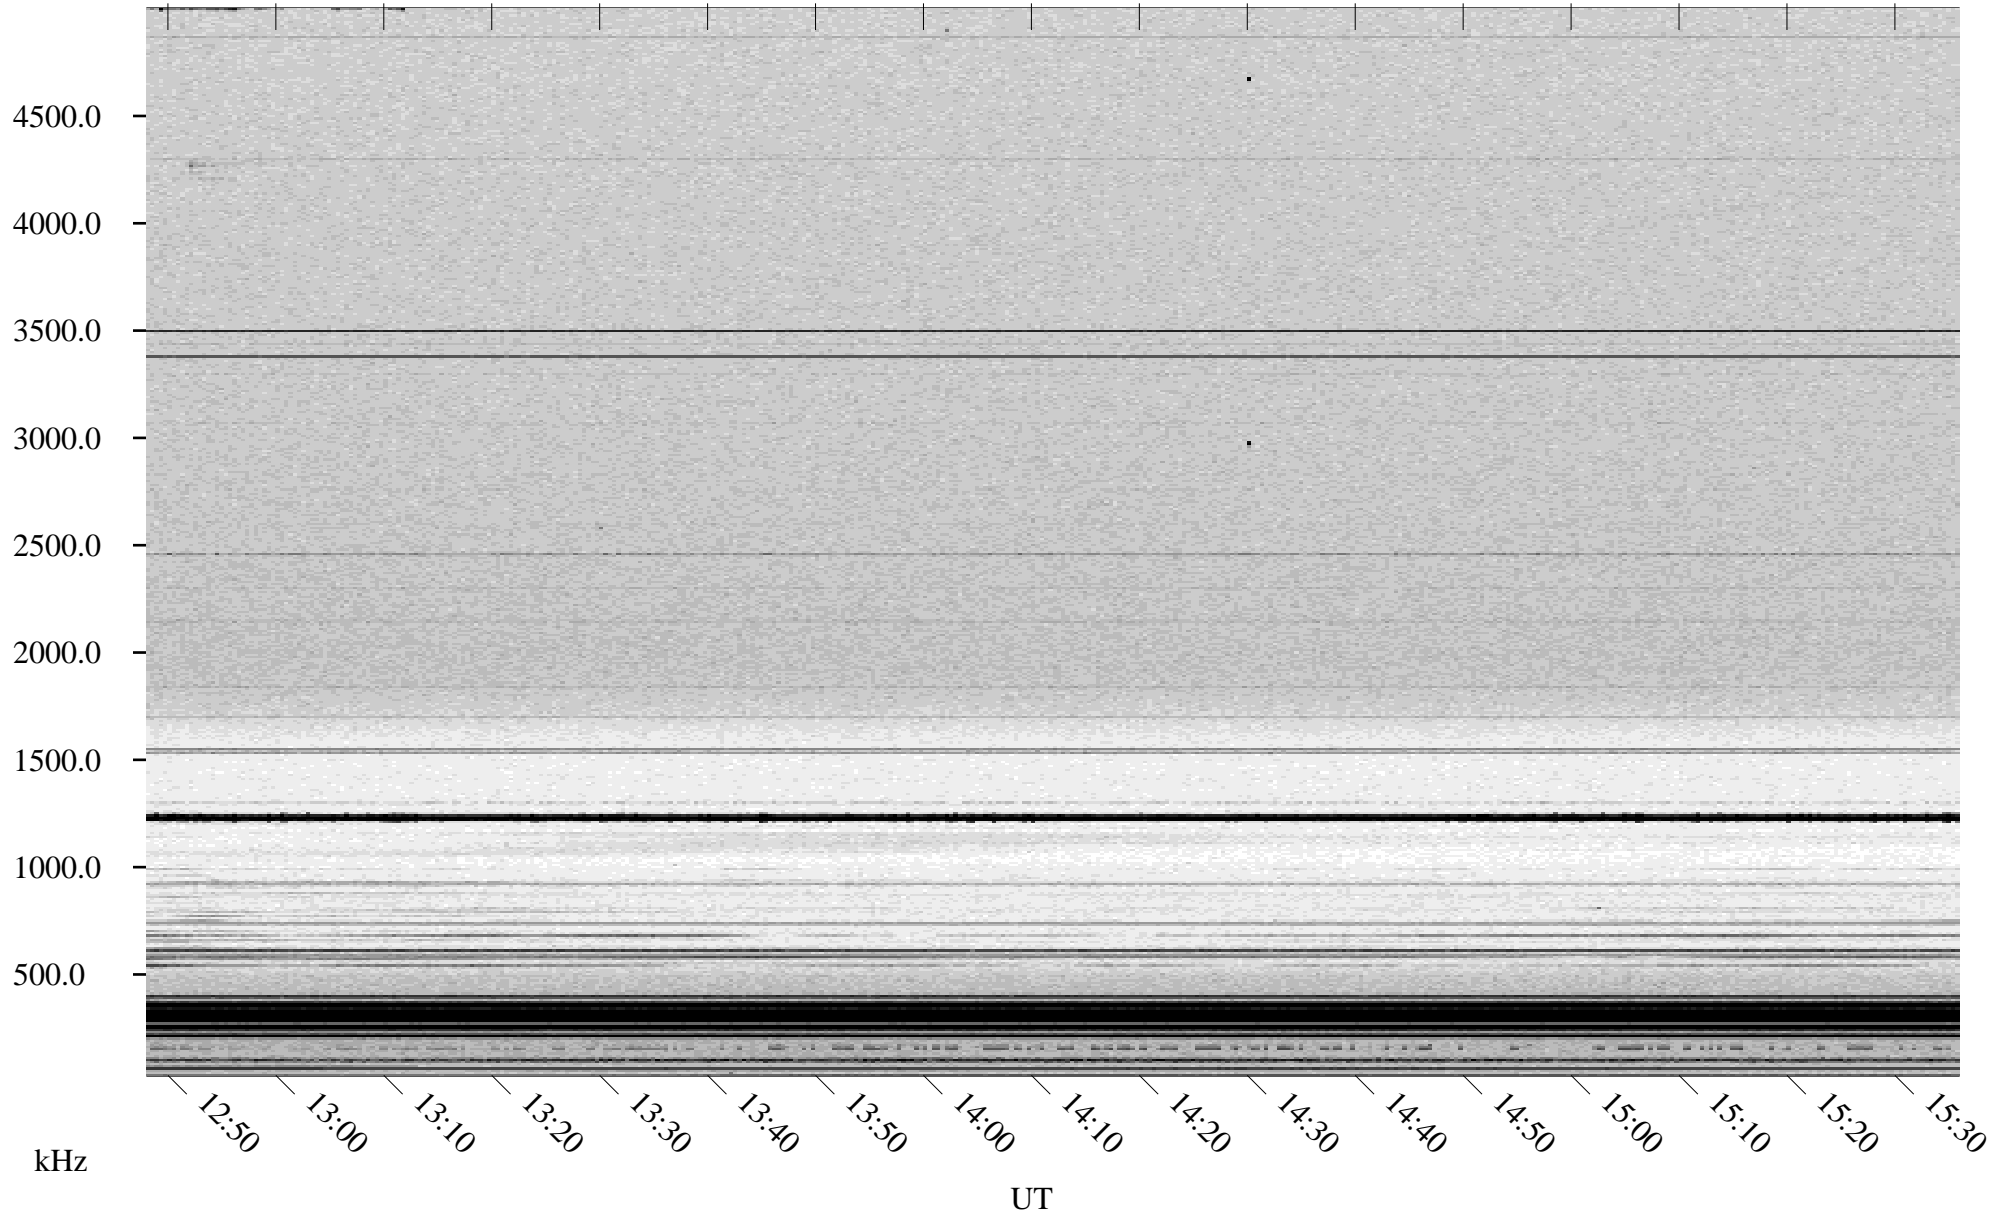

03/10/1998 Churchill, Manitoba

Linear Scale Black = 161 White = 15

ch98069l.r00m max_12

Page 1

03/10/1998 Churchill, Manitoba

Linear Scale Black = 161 White = 15

ch98069l.r00m max_12

Page 2

03/11/1998 Churchill, Manitoba

Linear Scale Black = 161 White = 15

ch98069l.r00m max_12

Page 3

03/11/1998 Churchill, Manitoba

Linear Scale Black = 161 White = 15

ch98069l.r00m max_12

Page 4

03/11/1998 Churchill, Manitoba

Linear Scale Black = 161 White = 15

ch98069l.r00m max_12

Page 5

03/11/1998 Churchill, Manitoba

Linear Scale Black = 161 White = 15

ch98069l.r00m max_12

Page 6

03/11/1998 Churchill, Manitoba

Linear Scale Black = 161 White = 15

ch98069l.r00m max_12

Page 7

03/11/1998 Churchill, Manitoba

Linear Scale Black = 161 White = 15

ch98069l.r00m max_12

Page 8