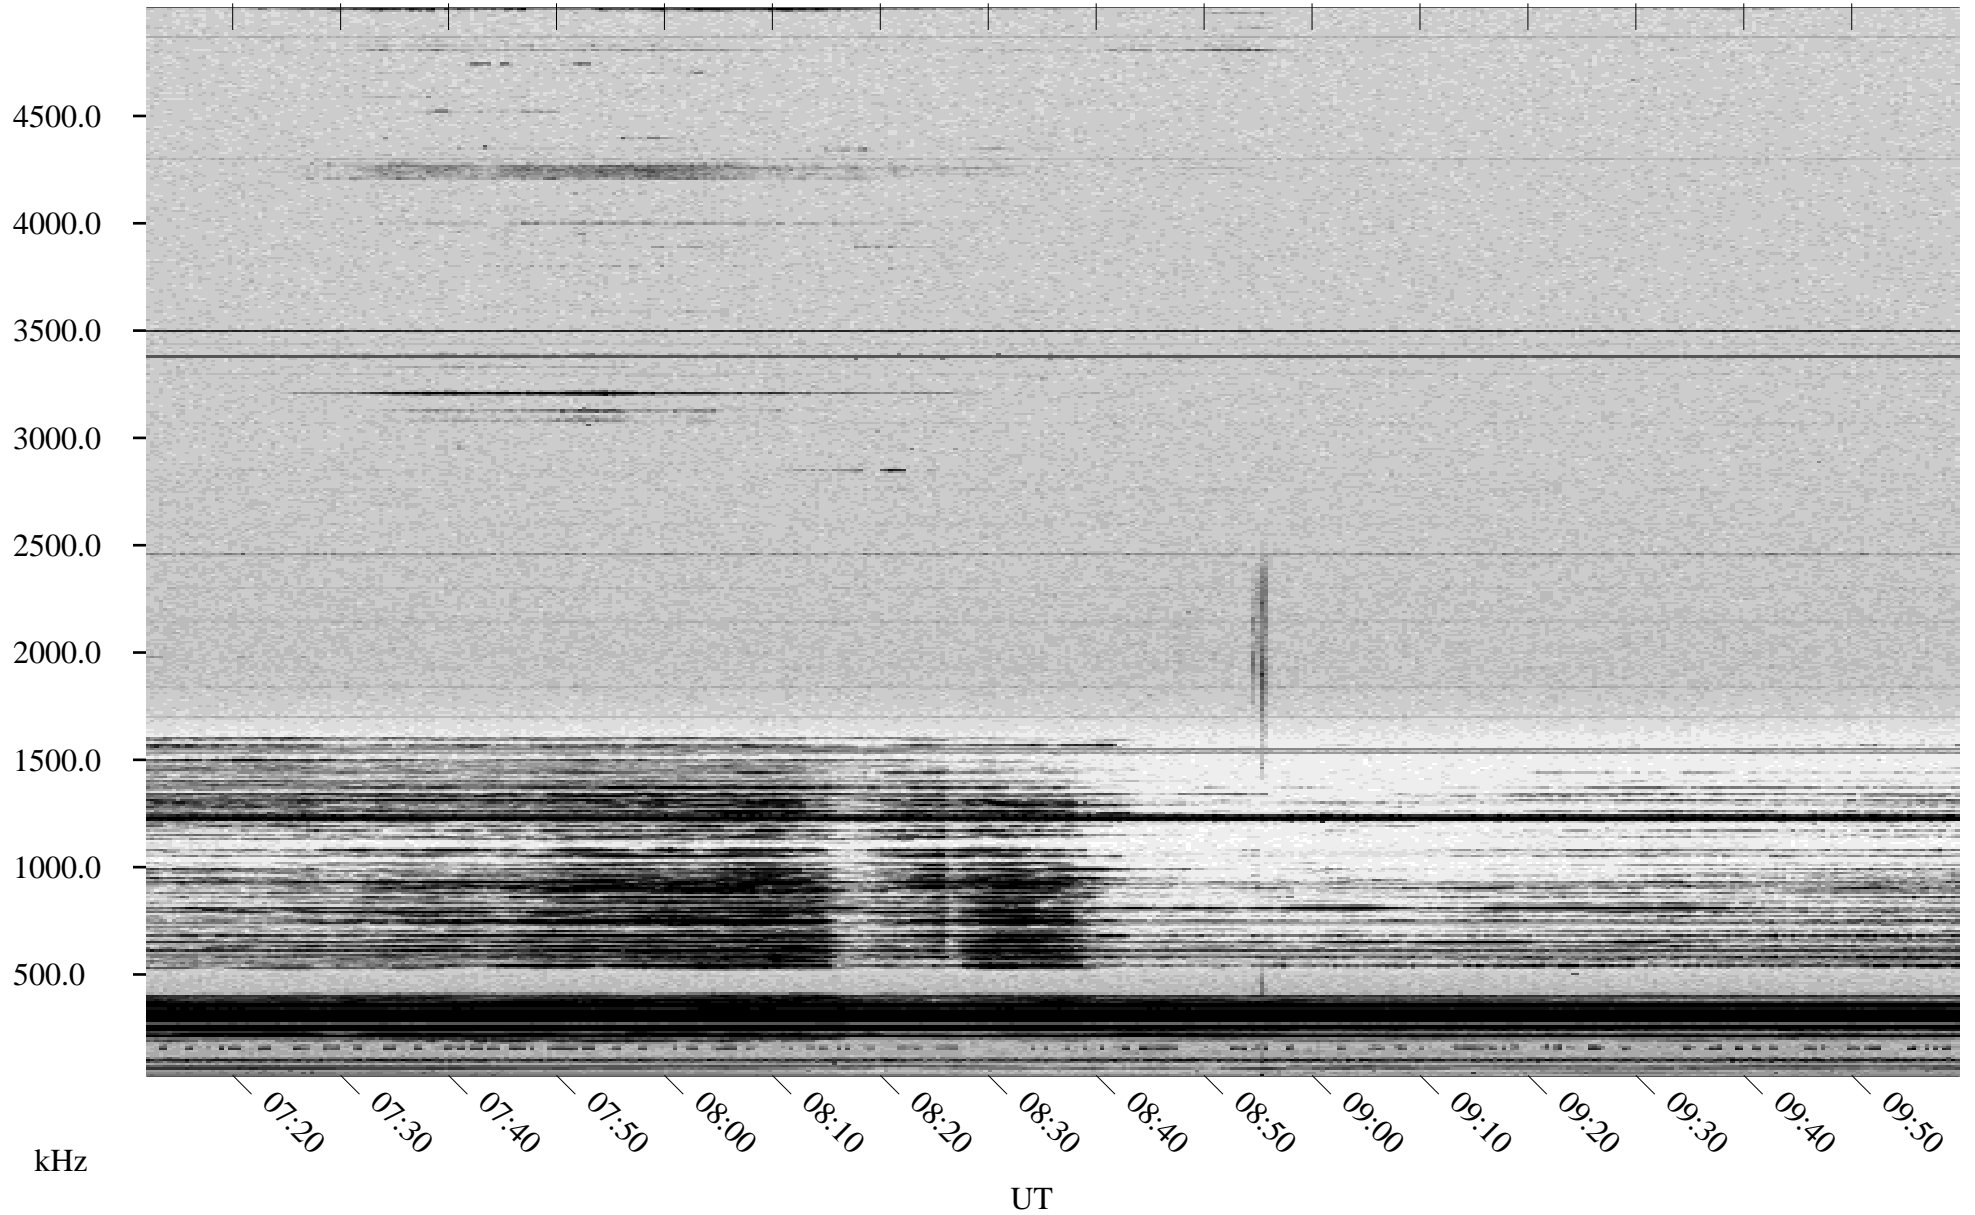

03/10/1998 Churchill, Manitoba

Linear Scale Black = 161 White = 15

ch98069l.r00m max_12

Page 1

03/10/1998 Churchill, Manitoba

Linear Scale Black = 161 White = 15

ch98069l.r00m max_12

Page 2

03/11/1998 Churchill, Manitoba

Linear Scale Black = 161 White = 15

ch98069l.r00m max_12

Page 3

03/11/1998 Churchill, Manitoba

Linear Scale Black = 161 White = 15

ch98069l.r00m max_12

Page 4

03/11/1998 Churchill, Manitoba

Linear Scale Black = 161 White = 15

ch98069l.r00m max_12

Page 5

03/11/1998 Churchill, Manitoba

Linear Scale Black = 161 White = 15

ch98069l.r00m max_12

Page 6

03/11/1998 Churchill, Manitoba

Linear Scale Black = 161 White = 15

ch98069l.r00m max_12

Page 7

03/11/1998 Churchill, Manitoba

Linear Scale Black = 161 White = 15

ch98069l.r00m max_12

Page 8