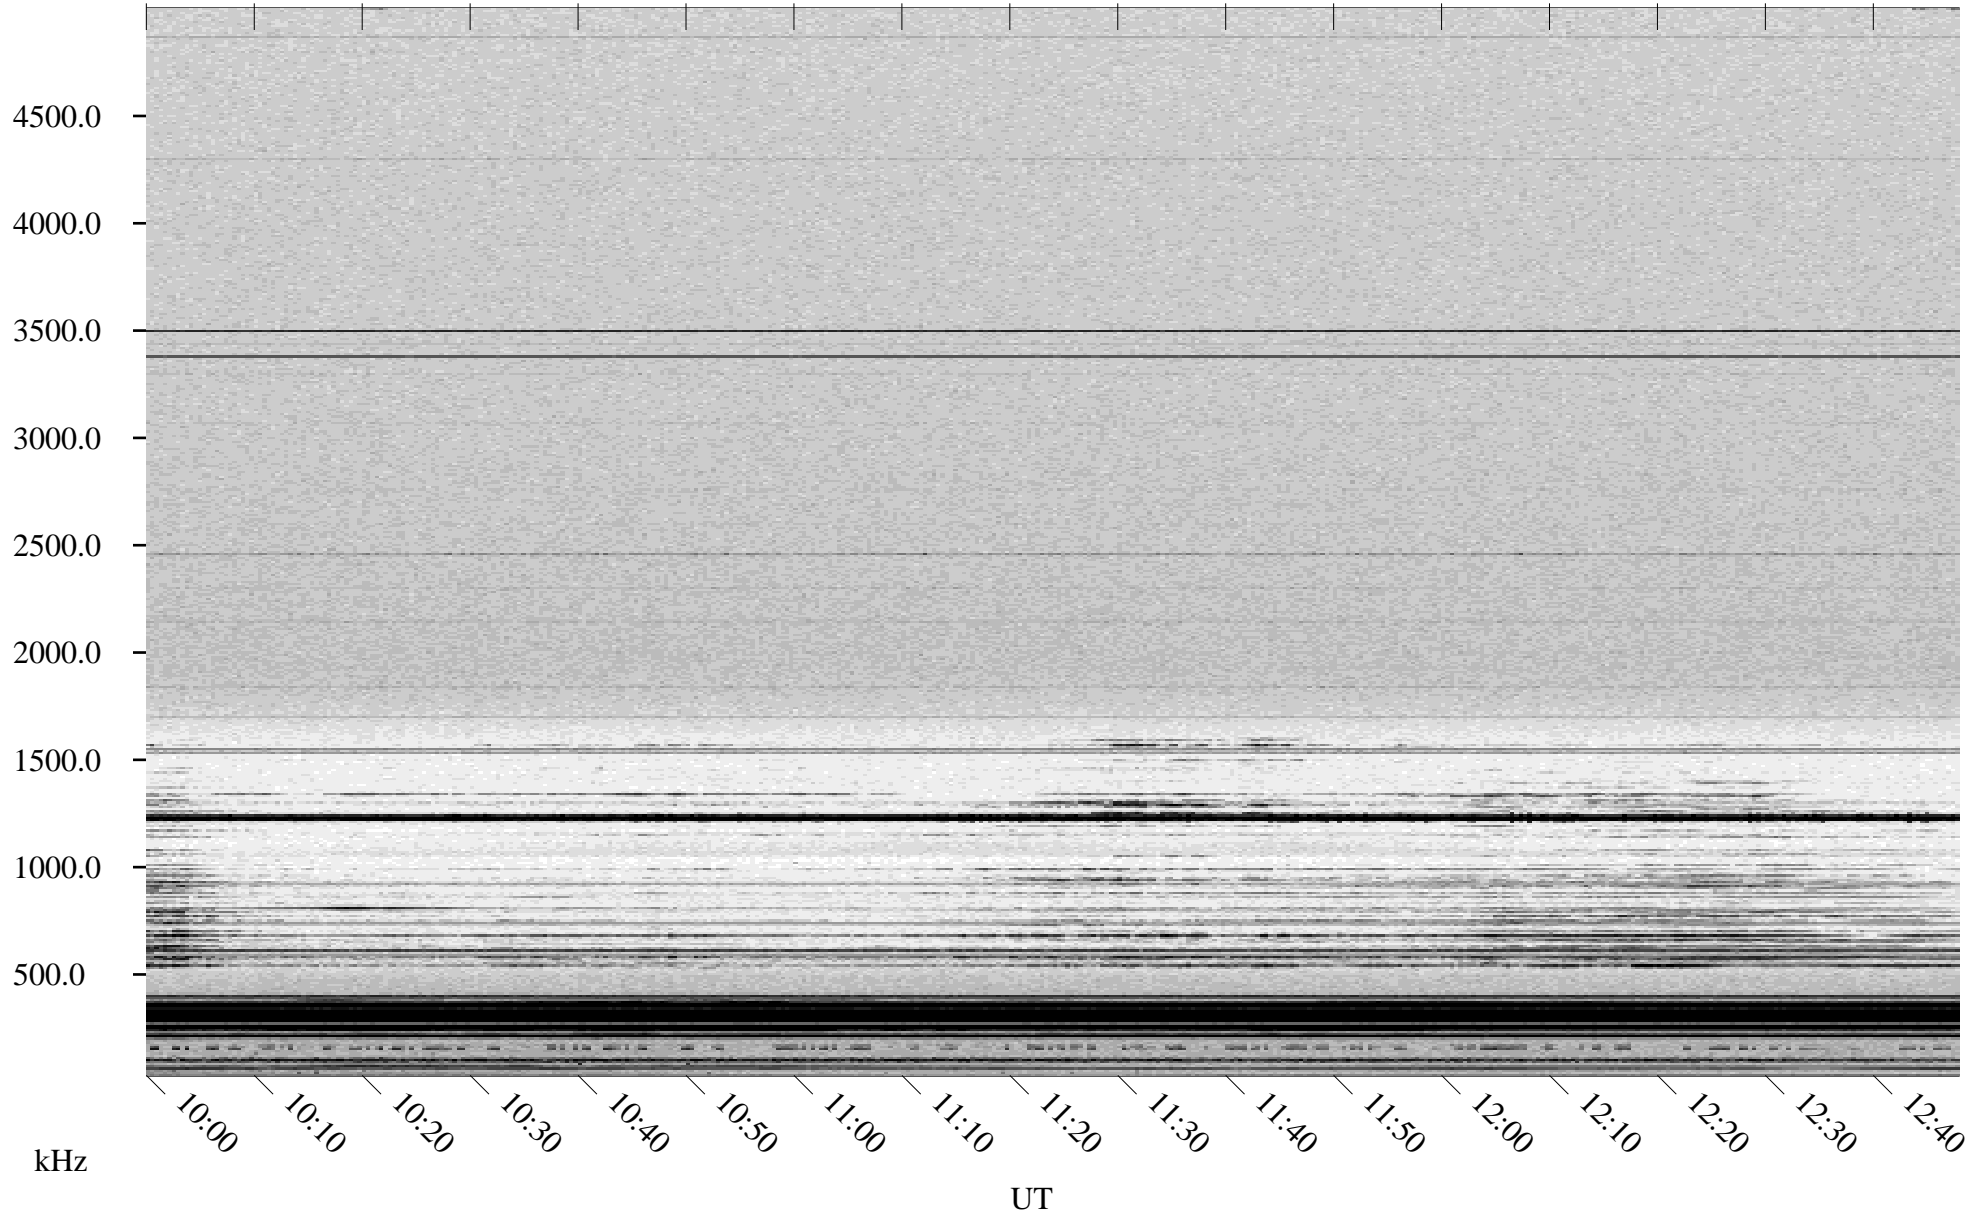

03/10/1998 Churchill, Manitoba

Linear Scale Black = 161 White = 15

ch98069l.r00m max_12

Page 1

03/10/1998 Churchill, Manitoba

Linear Scale Black = 161 White = 15

ch98069l.r00m max_12

Page 2

03/11/1998 Churchill, Manitoba

Linear Scale Black = 161 White = 15

ch98069l.r00m max_12

Page 3

03/11/1998 Churchill, Manitoba

Linear Scale Black = 161 White = 15

ch98069l.r00m max_12

Page 4

03/11/1998 Churchill, Manitoba

Linear Scale Black = 161 White = 15

ch98069l.r00m max_12

Page 5

03/11/1998 Churchill, Manitoba

Linear Scale Black = 161 White = 15

ch98069l.r00m max_12

Page 6

03/11/1998 Churchill, Manitoba

Linear Scale Black = 161 White = 15

ch98069l.r00m max_12

Page 7

03/11/1998 Churchill, Manitoba

Linear Scale Black = 161 White = 15

ch98069l.r00m max_12

Page 8