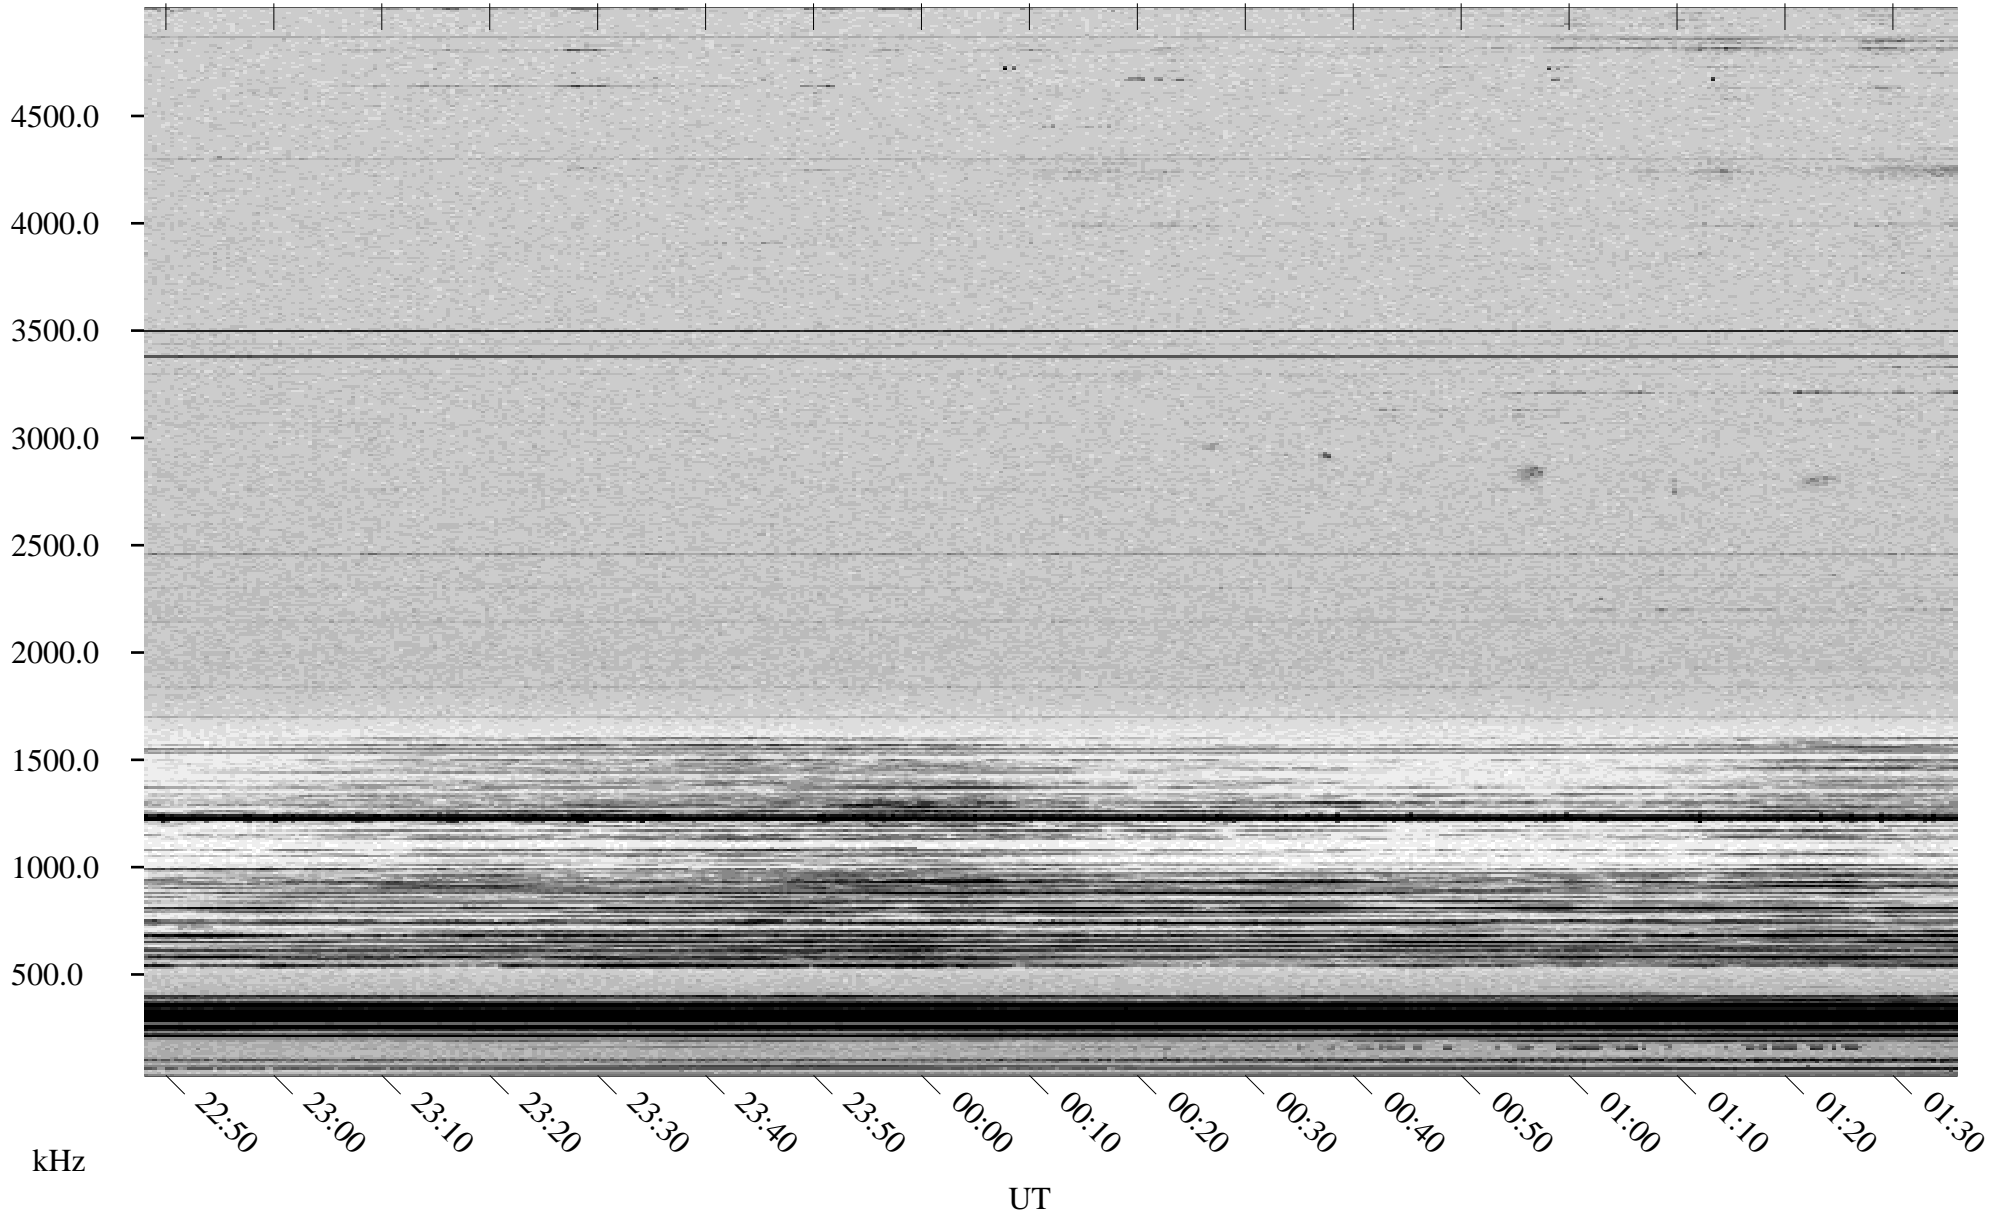

03/10/1998 Churchill, Manitoba

Linear Scale Black = 161 White = 15

ch98069l.r00m max_12

Page 1

03/10/1998 Churchill, Manitoba

Linear Scale Black = 161 White = 15

ch98069l.r00m max_12

Page 2

03/11/1998 Churchill, Manitoba

Linear Scale Black = 161 White = 15

ch98069l.r00m max_12

Page 3

03/11/1998 Churchill, Manitoba

Linear Scale Black = 161 White = 15

ch98069l.r00m max_12

Page 4

03/11/1998 Churchill, Manitoba

Linear Scale Black = 161 White = 15

ch98069l.r00m max_12

Page 5

03/11/1998 Churchill, Manitoba

Linear Scale Black = 161 White = 15

ch98069l.r00m max_12

Page 6

03/11/1998 Churchill, Manitoba

Linear Scale Black = 161 White = 15

ch98069l.r00m max_12

Page 7

03/11/1998 Churchill, Manitoba

Linear Scale Black = 161 White = 15

ch98069l.r00m max_12

Page 8