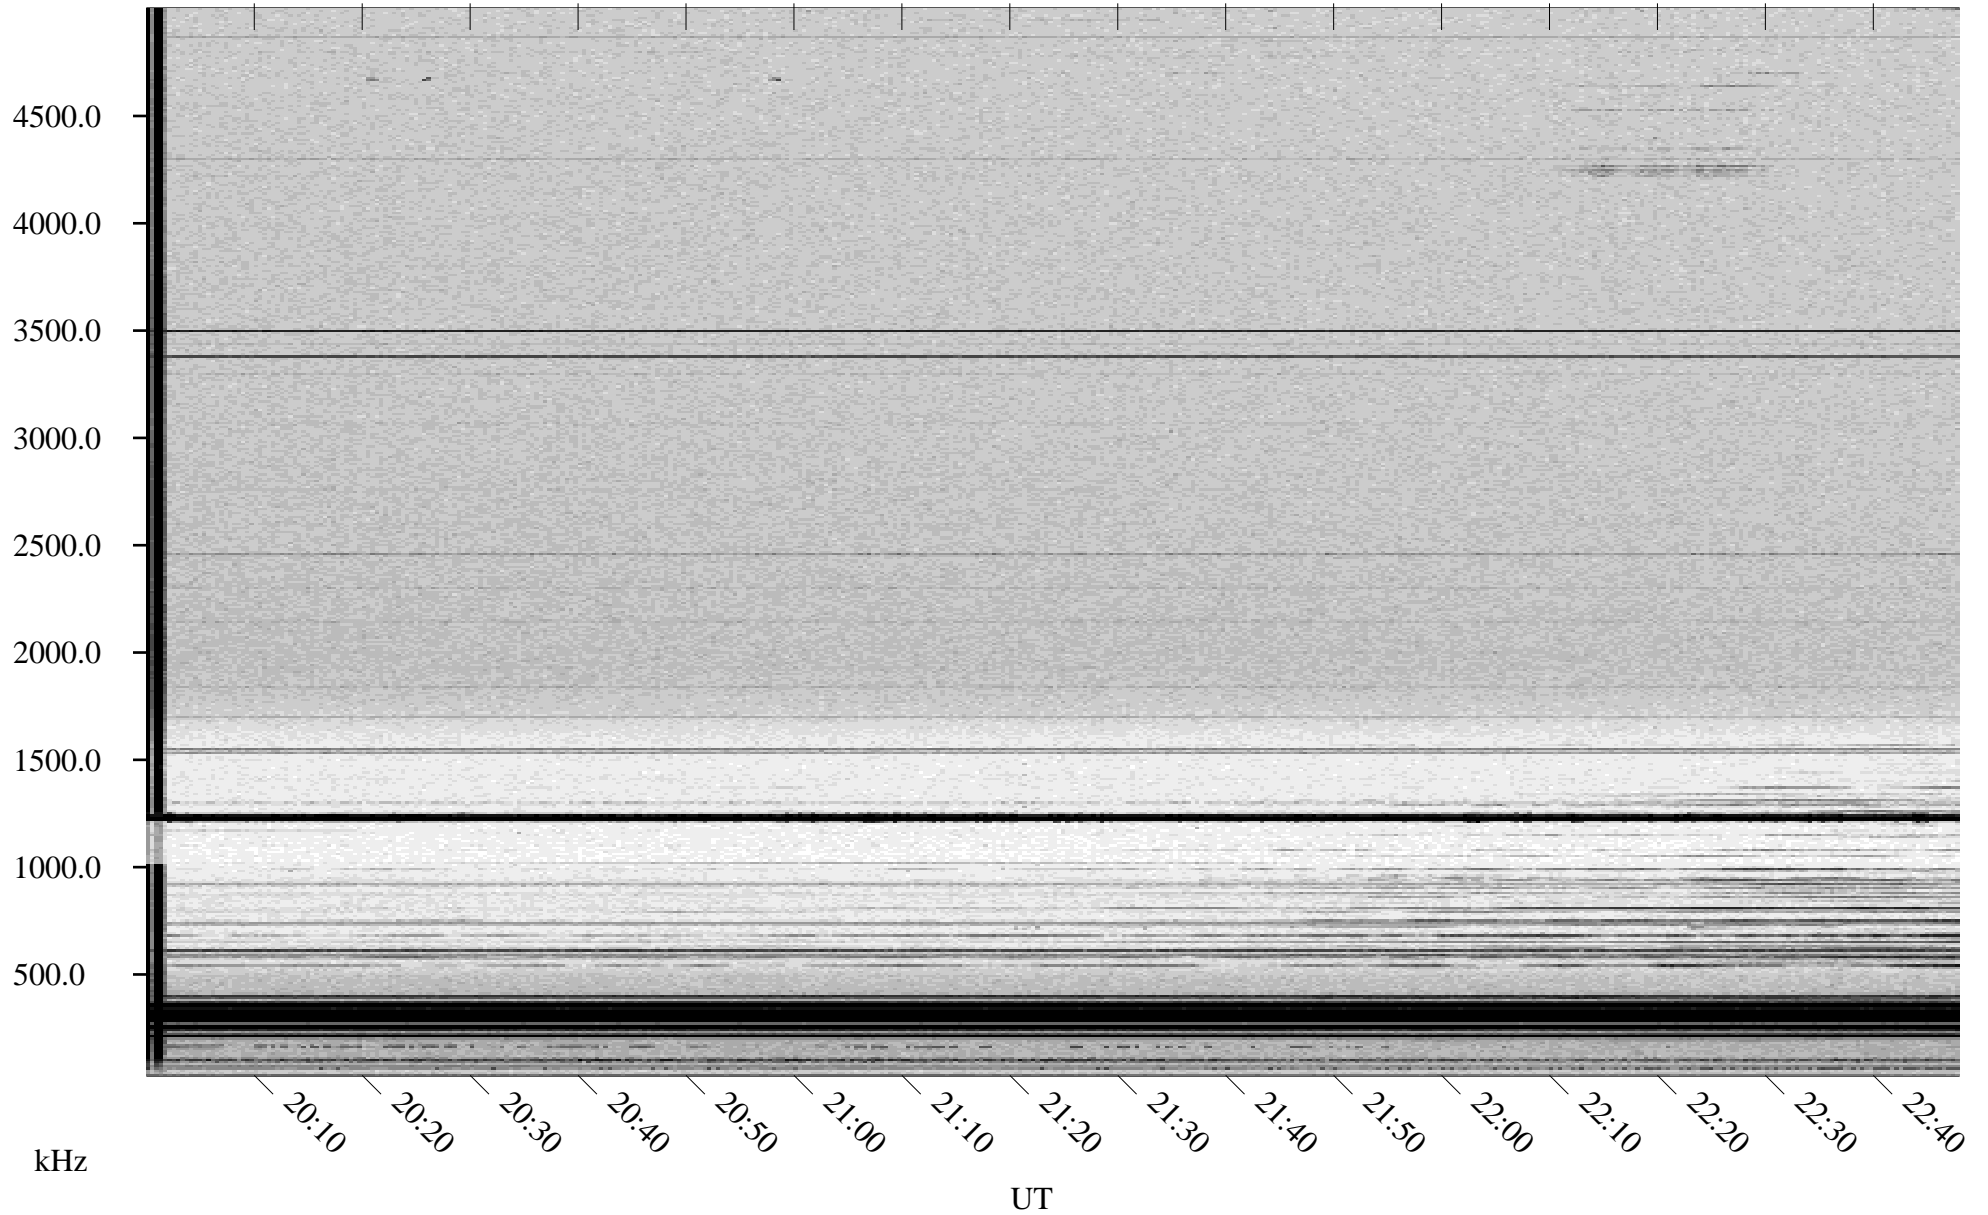

03/10/1998 Churchill, Manitoba

Linear Scale Black = 161 White = 15

ch98069l.r00m max_12

Page 1

03/10/1998 Churchill, Manitoba

Linear Scale Black = 161 White = 15

ch98069l.r00m max_12

Page 2

03/11/1998 Churchill, Manitoba

Linear Scale Black = 161 White = 15

ch98069l.r00m max_12

Page 3

03/11/1998 Churchill, Manitoba

Linear Scale Black = 161 White = 15

ch98069l.r00m max_12

Page 4

03/11/1998 Churchill, Manitoba

Linear Scale Black = 161 White = 15

ch98069l.r00m max_12

Page 5

03/11/1998 Churchill, Manitoba

Linear Scale Black = 161 White = 15

ch98069l.r00m max_12

Page 6

03/11/1998 Churchill, Manitoba

Linear Scale Black = 161 White = 15

ch98069l.r00m max_12

Page 7

03/11/1998 Churchill, Manitoba

Linear Scale Black = 161 White = 15

ch98069l.r00m max_12

Page 8