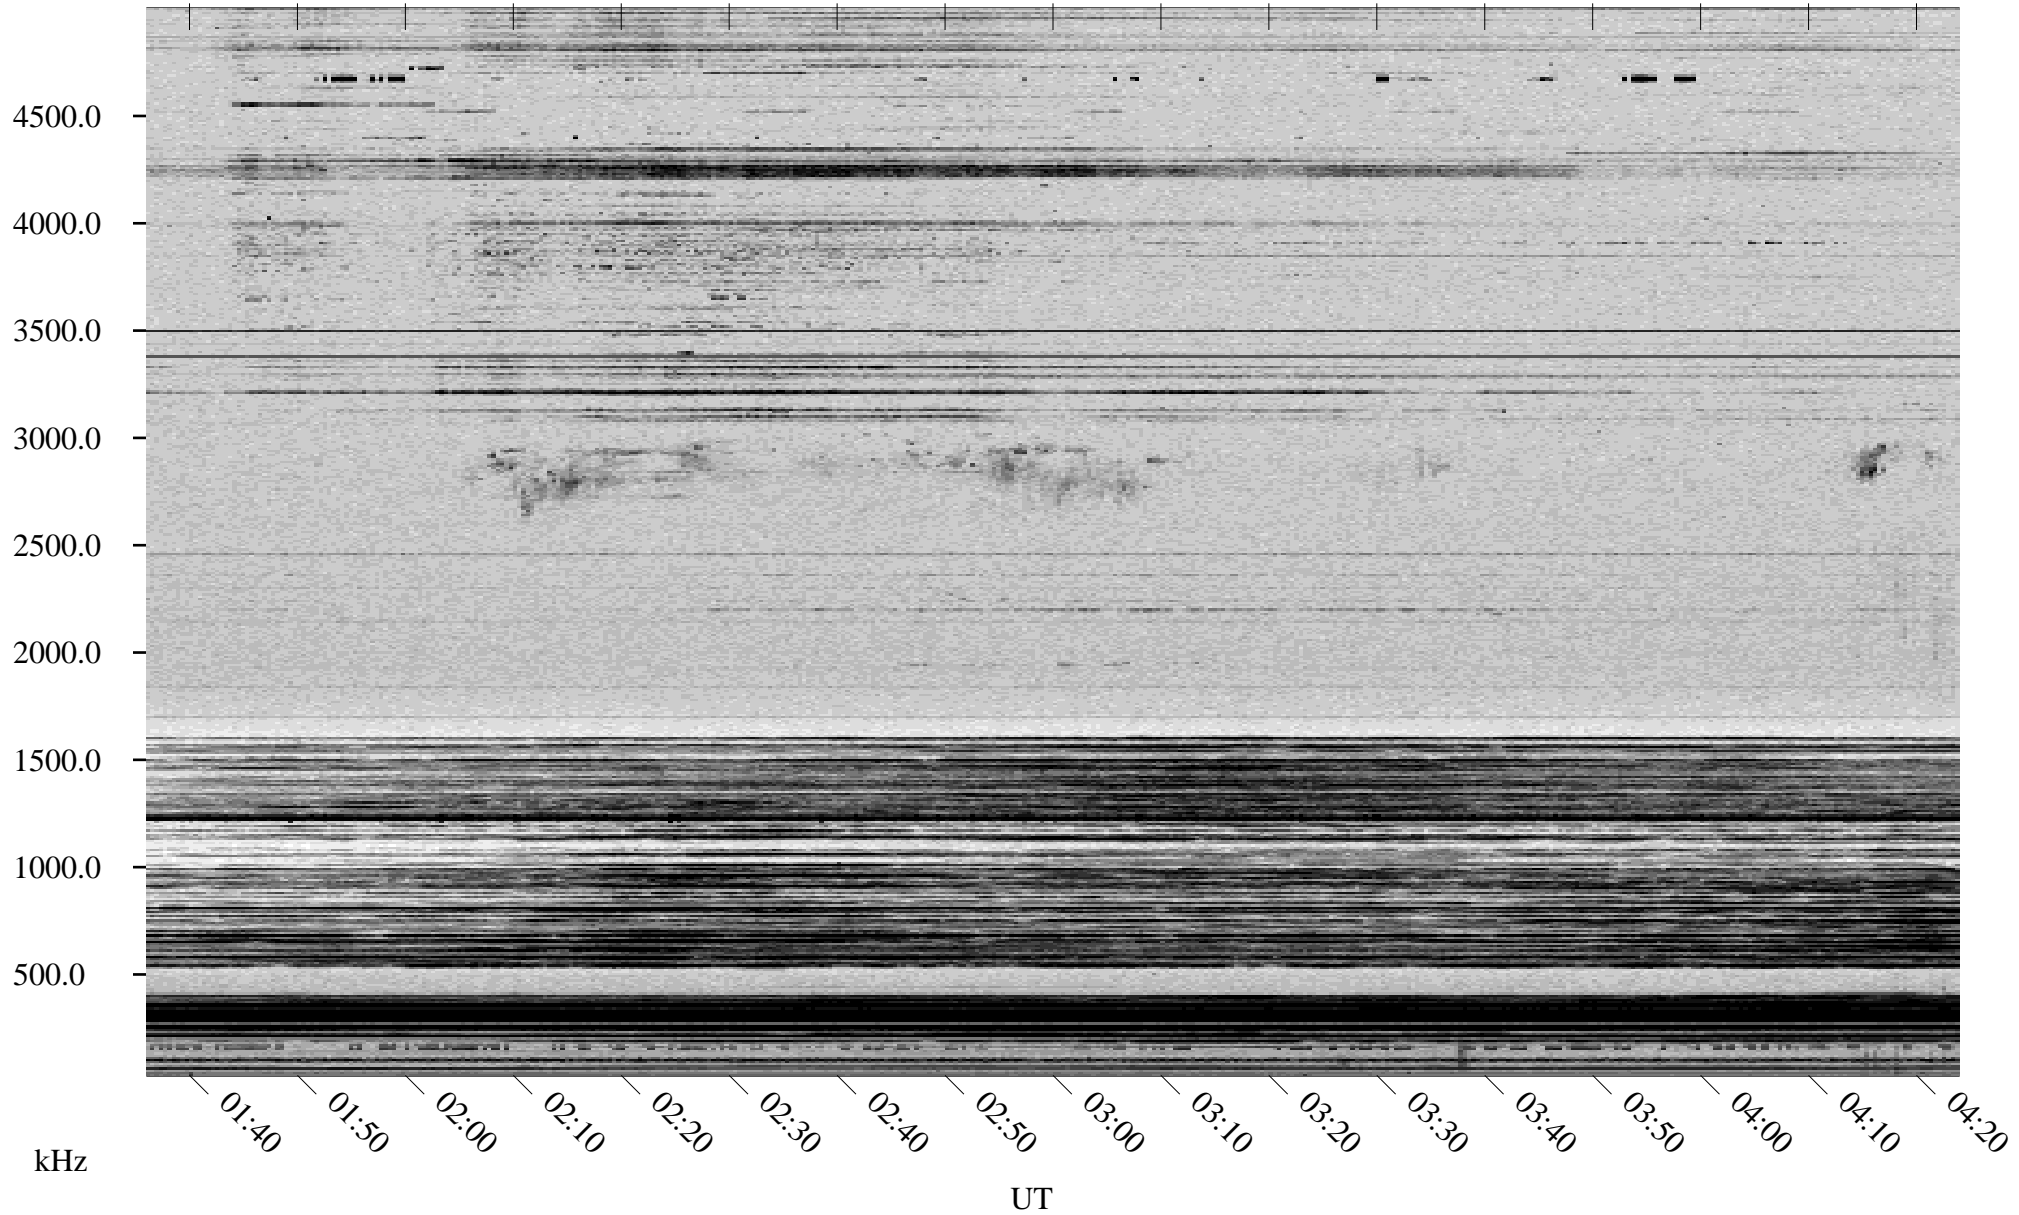

03/10/1998 Churchill, Manitoba

Linear Scale Black = 161 White = 15

ch98069l.r00m max_12

Page 1

03/10/1998 Churchill, Manitoba

Linear Scale Black = 161 White = 15

ch98069l.r00m max_12

Page 2

03/11/1998 Churchill, Manitoba

Linear Scale Black = 161 White = 15

ch98069l.r00m max_12

Page 3

03/11/1998 Churchill, Manitoba

Linear Scale Black = 161 White = 15

ch98069l.r00m max_12

Page 4

03/11/1998 Churchill, Manitoba

Linear Scale Black = 161 White = 15

ch98069l.r00m max_12

Page 5

03/11/1998 Churchill, Manitoba

Linear Scale Black = 161 White = 15

ch98069l.r00m max_12

Page 6

03/11/1998 Churchill, Manitoba

Linear Scale Black = 161 White = 15

ch98069l.r00m max_12

Page 7

03/11/1998 Churchill, Manitoba

Linear Scale Black = 161 White = 15

ch98069l.r00m max_12

Page 8