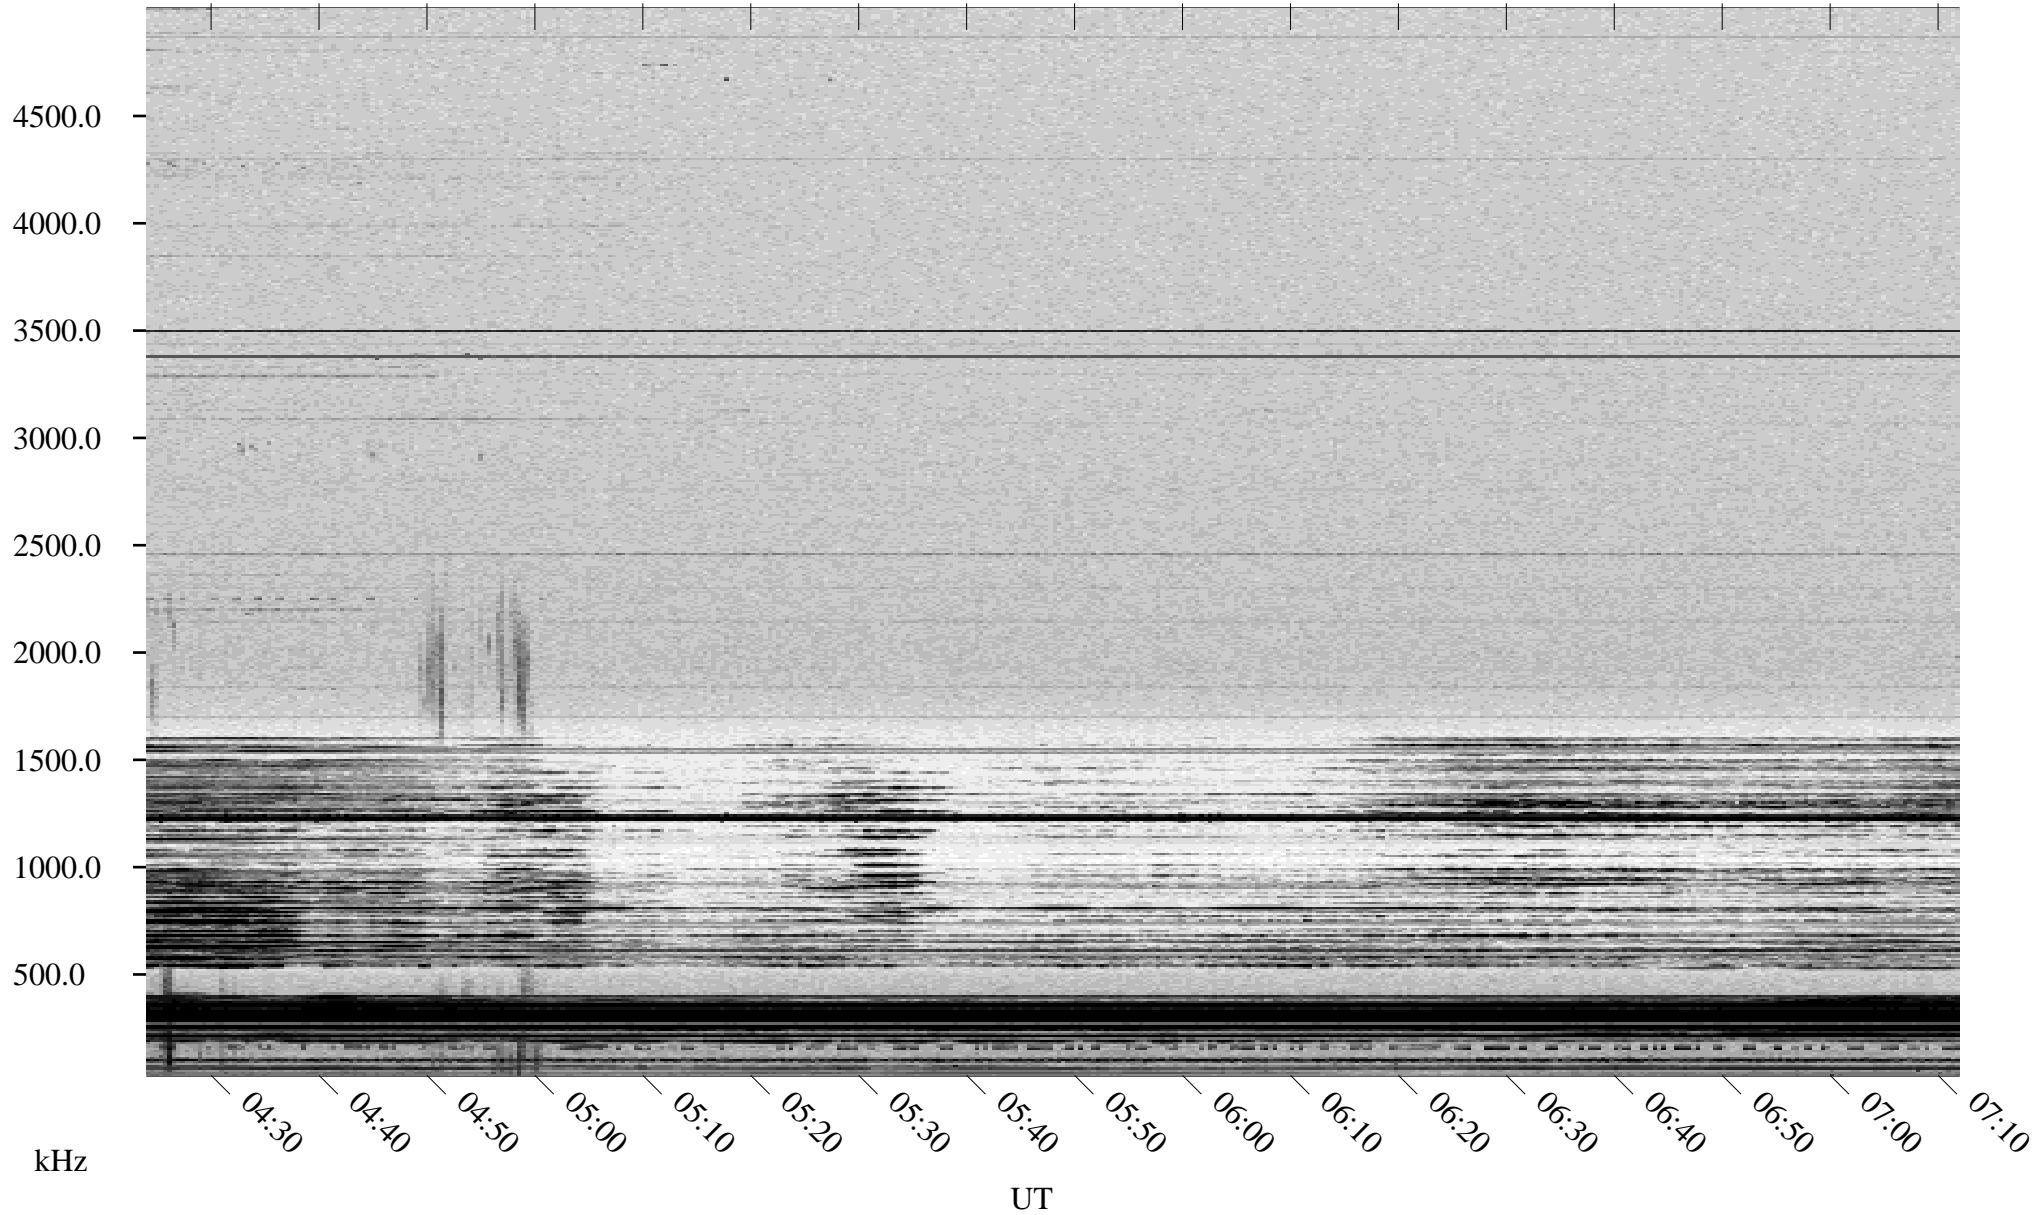

03/10/1998 Churchill, Manitoba

Linear Scale Black = 161 White = 15

ch98069l.r00m max_12

Page 1

03/10/1998 Churchill, Manitoba

Linear Scale Black = 161 White = 15

ch98069l.r00m max_12

Page 2

03/11/1998 Churchill, Manitoba

Linear Scale Black = 161 White = 15

ch98069l.r00m max_12

Page 3

03/11/1998 Churchill, Manitoba

Linear Scale Black = 161 White = 15

ch98069l.r00m max_12

Page 4

03/11/1998 Churchill, Manitoba

Linear Scale Black = 161 White = 15

ch98069l.r00m max_12

Page 5

03/11/1998 Churchill, Manitoba

Linear Scale Black = 161 White = 15

ch98069l.r00m max_12

Page 6

03/11/1998 Churchill, Manitoba

Linear Scale Black = 161 White = 15

ch98069l.r00m max_12

Page 7

03/11/1998 Churchill, Manitoba

Linear Scale Black = 161 White = 15

ch98069l.r00m max_12

Page 8