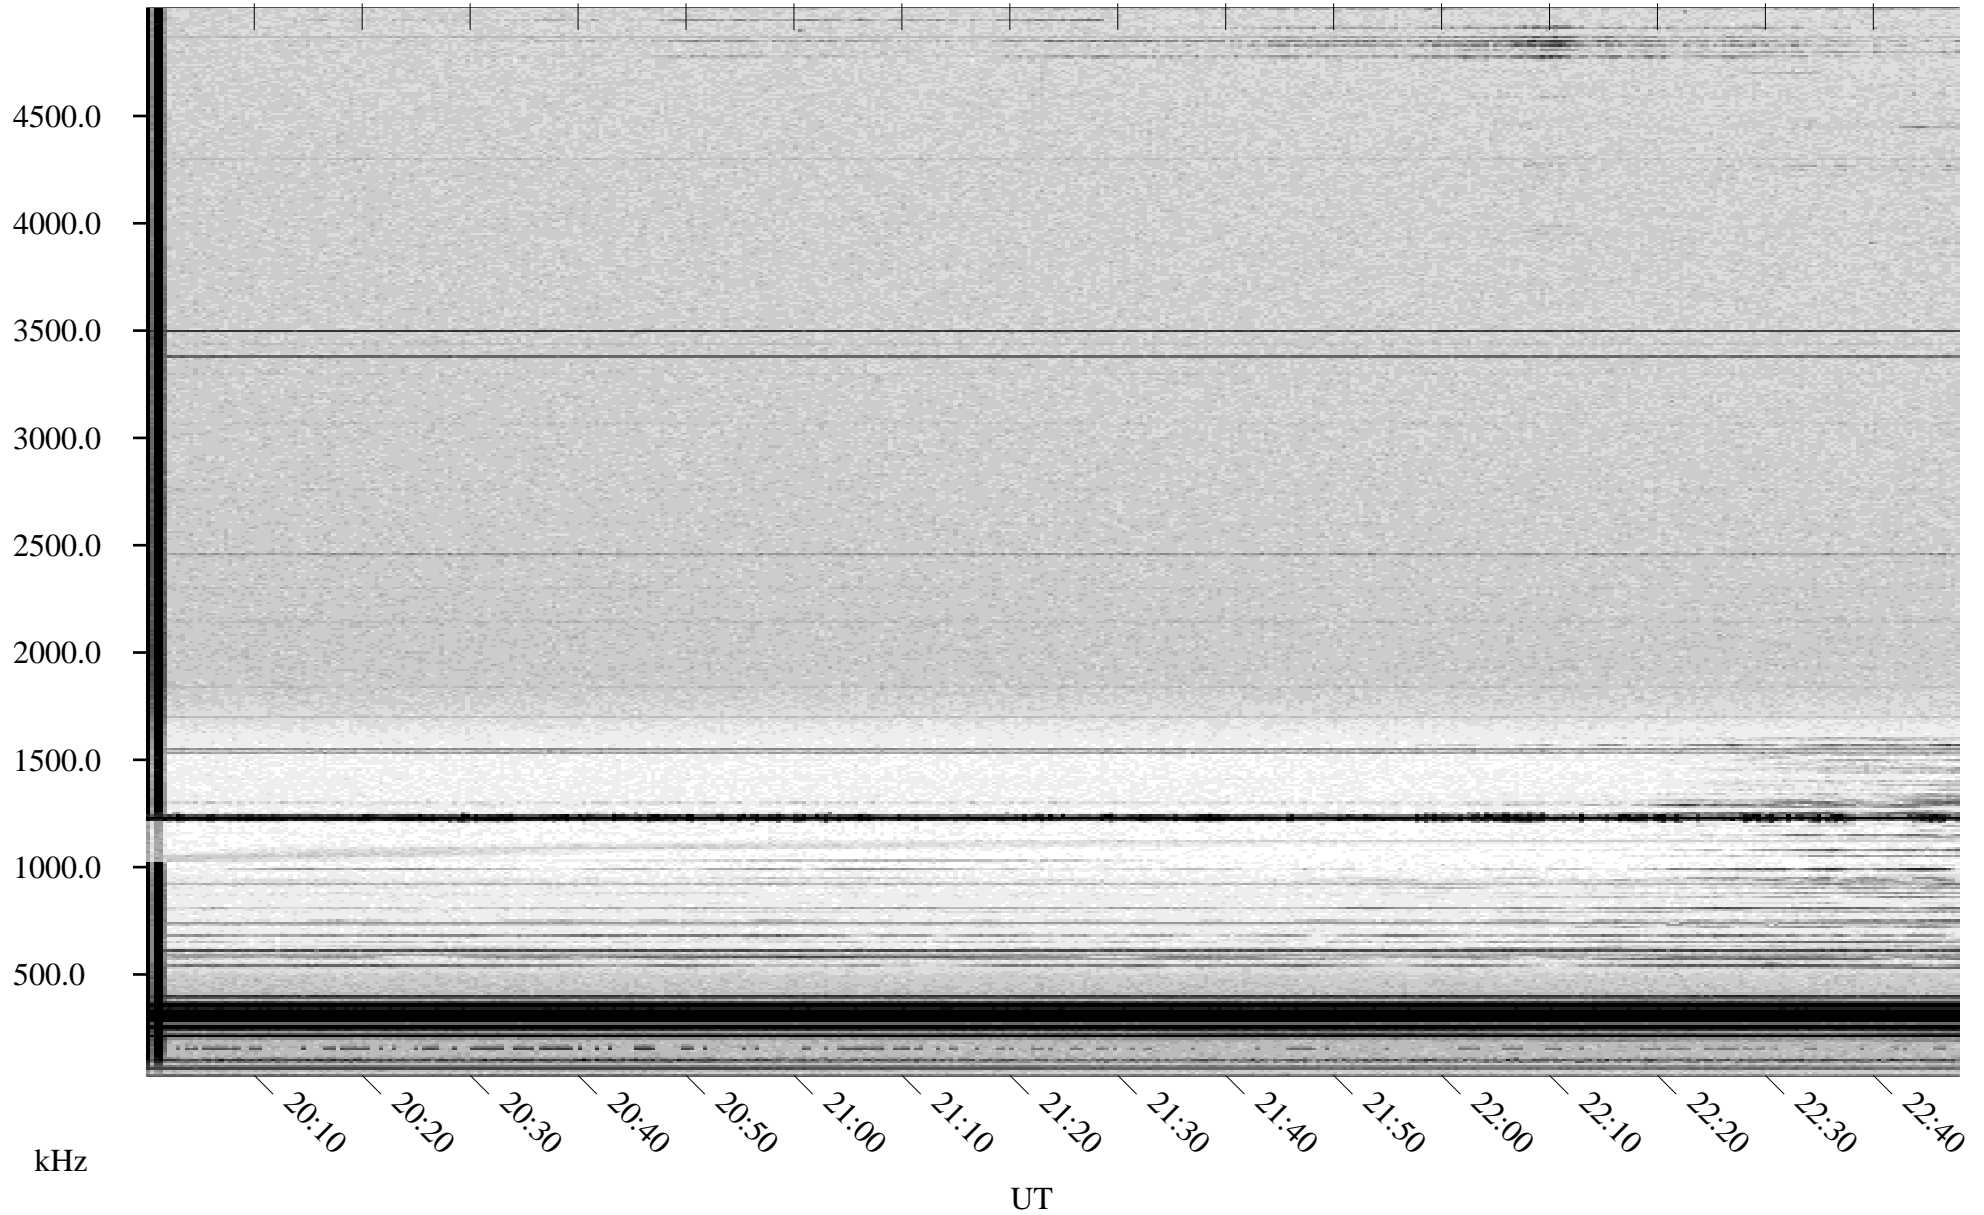

03/11/1998 Churchill, Manitoba

Linear Scale Black = 161 White = 15

ch98070l.r00m max_12

Page 1

03/11/1998 Churchill, Manitoba

Linear Scale Black = 161 White = 15

ch98070l.r00m max_12

Page 2

03/12/1998 Churchill, Manitoba

Linear Scale Black = 161 White = 15

ch98070l.r00m max_12

Page 3

03/12/1998 Churchill, Manitoba

Linear Scale Black = 161 White = 15

ch98070l.r00m max_12

Page 4

03/12/1998 Churchill, Manitoba

Linear Scale Black = 161 White = 15

ch980701.r00m max_12

Page 5

03/12/1998 Churchill, Manitoba

Linear Scale Black = 161 White = 15

ch98070l.r00m max_12

Page 6

03/12/1998 Churchill, Manitoba

Linear Scale Black = 161 White = 15

ch98070l.r00m max_12

Page 7

03/12/1998 Churchill, Manitoba

Linear Scale Black = 161 White = 15

ch98070l.r00m max_12

Page 8