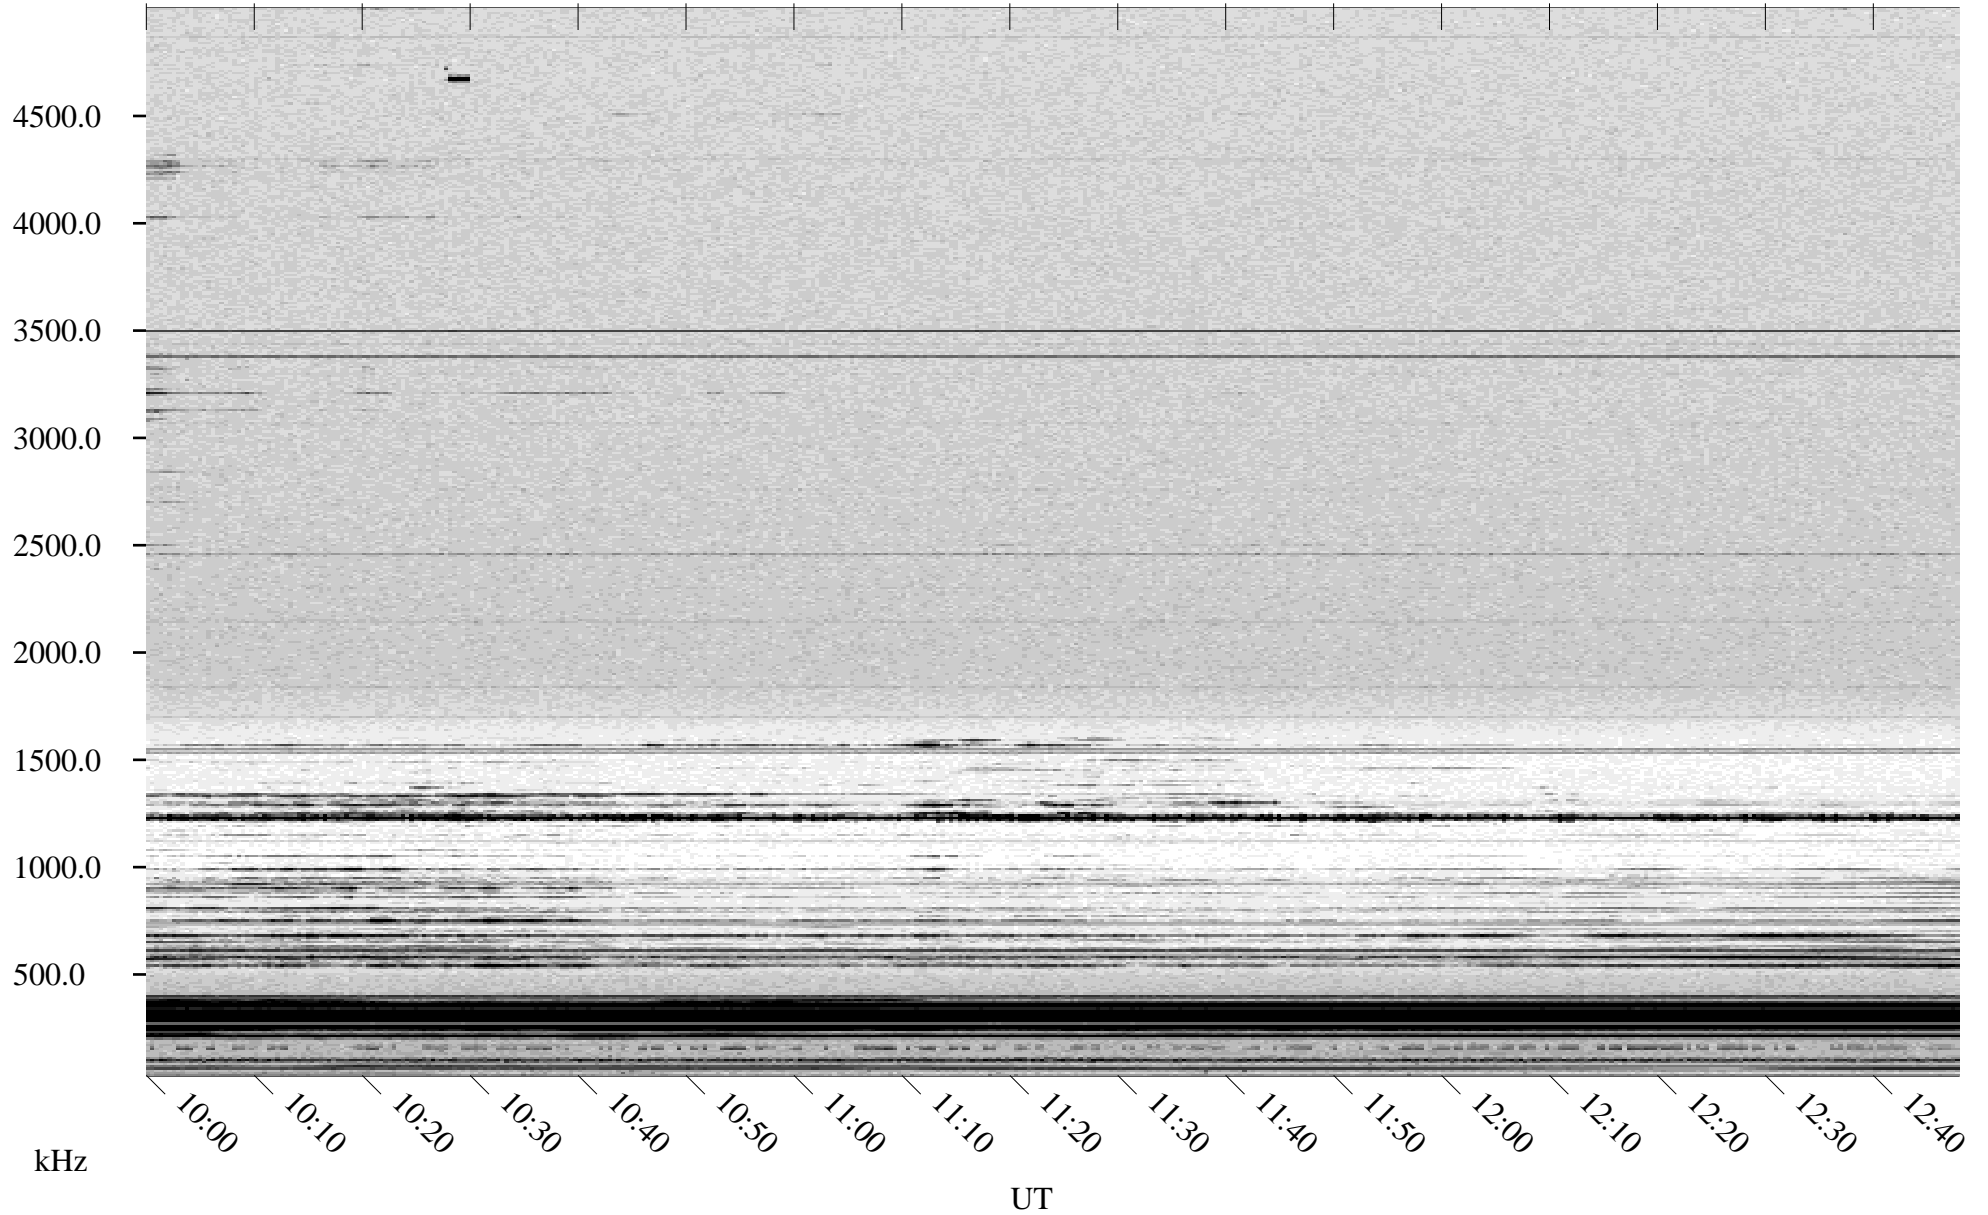

03/12/1998 Churchill, Manitoba

Linear Scale Black = 161 White = 15

ch98070l.r00m max_12

Page 3

03/12/1998 Churchill, Manitoba

Linear Scale Black = 161 White = 15

ch98070l.r00m max_12

Page 4

03/12/1998 Churchill, Manitoba

Linear Scale Black = 161 White = 15

ch980701.r00m max_12

Page 5

03/12/1998 Churchill, Manitoba

Linear Scale Black = 161 White = 15

ch98070l.r00m max_12

Page 6

03/12/1998 Churchill, Manitoba

Linear Scale Black = 161 White = 15

ch98070l.r00m max_12

Page 7

03/12/1998 Churchill, Manitoba

Linear Scale Black = 161 White = 15

ch98070l.r00m max_12

Page 8