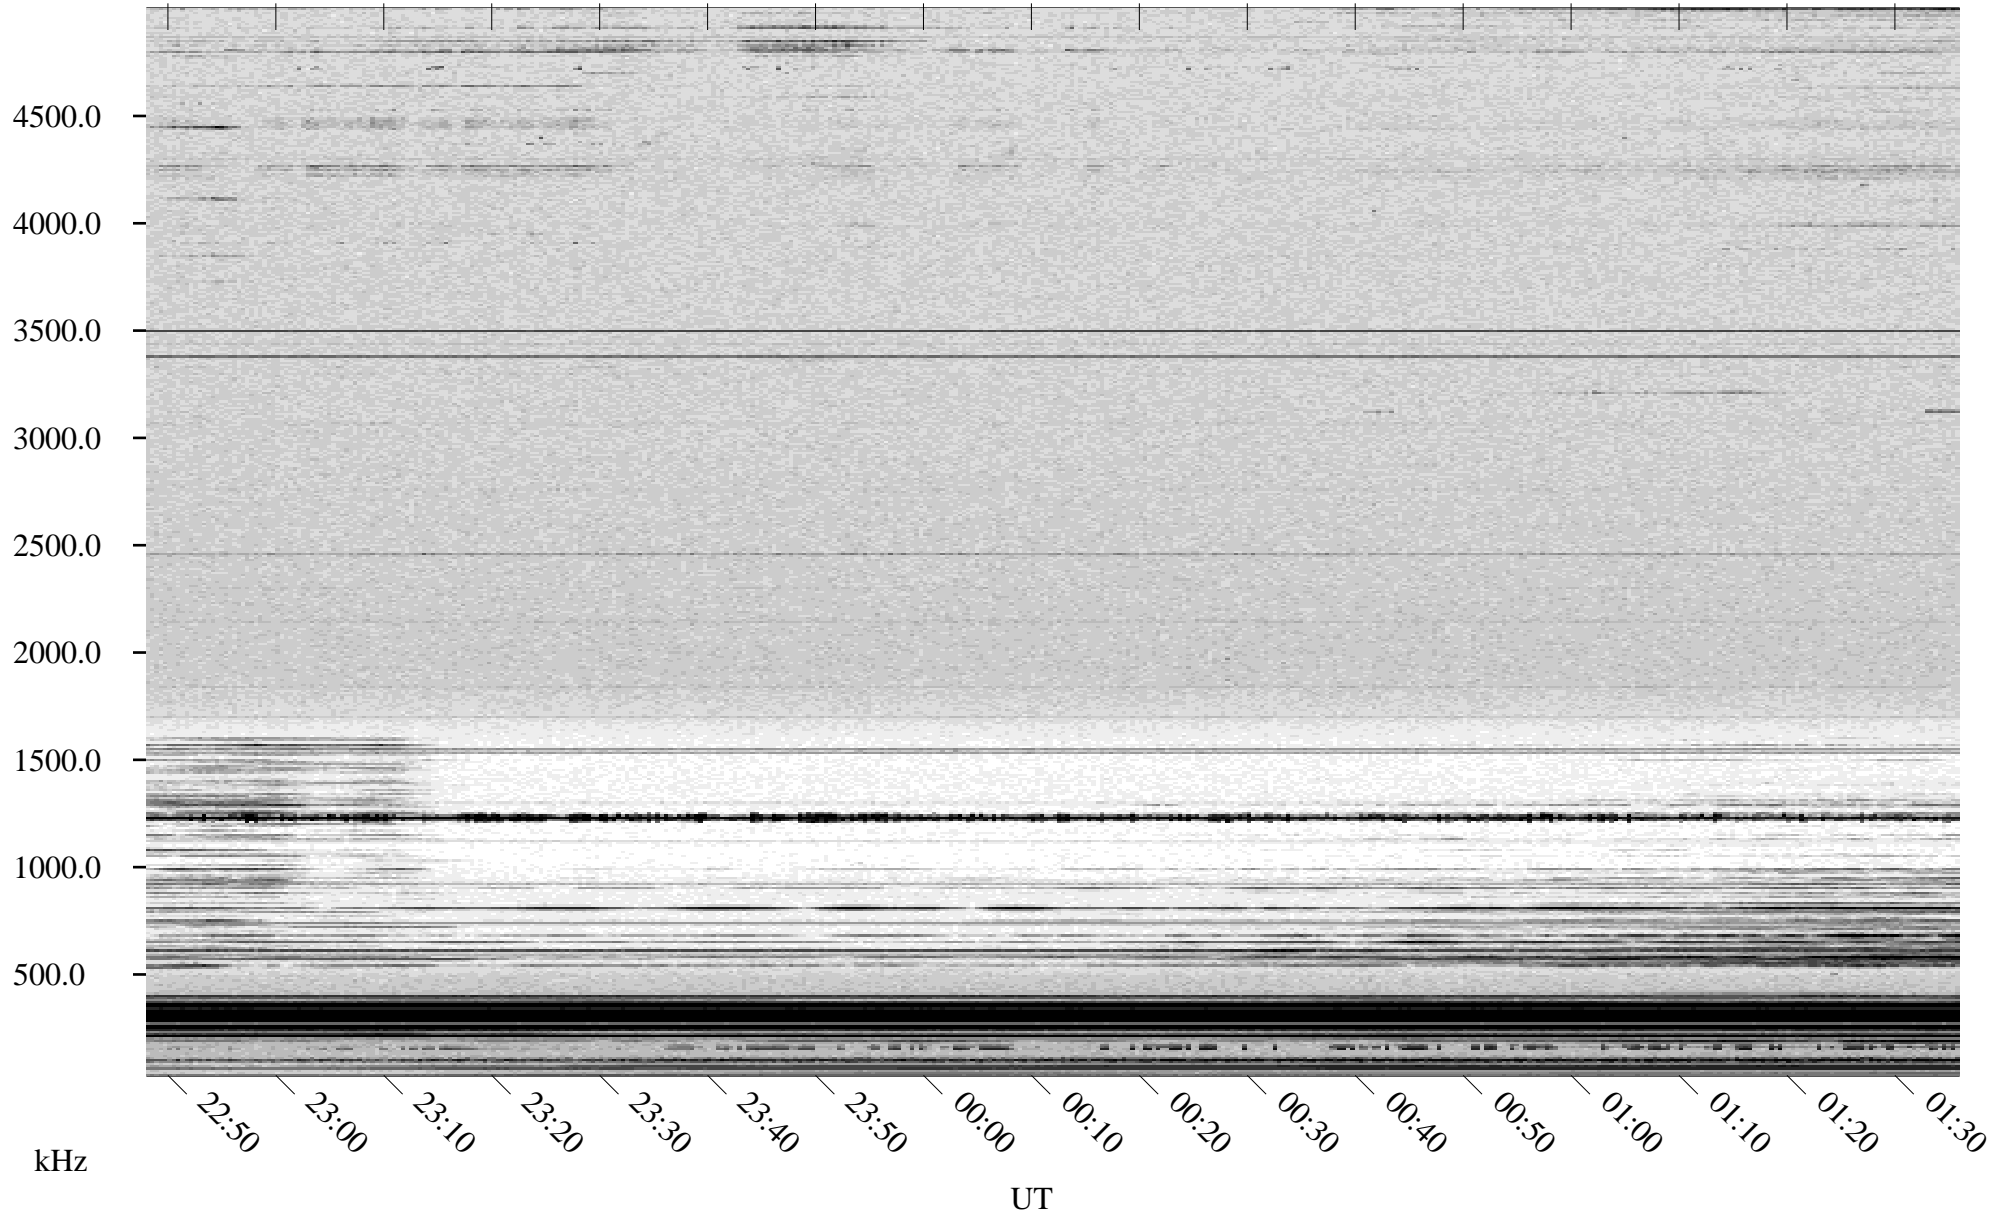

03/11/1998 Churchill, Manitoba

Linear Scale Black = 161 White = 15

ch98070l.r00m max_12

Page 1

03/11/1998 Churchill, Manitoba

Linear Scale Black = 161 White = 15

ch98070l.r00m max_12

Page 2

03/12/1998 Churchill, Manitoba

Linear Scale Black = 161 White = 15

ch98070l.r00m max_12

Page 3

03/12/1998 Churchill, Manitoba

Linear Scale Black = 161 White = 15

ch98070l.r00m max_12

Page 4

03/12/1998 Churchill, Manitoba

Linear Scale Black = 161 White = 15

ch980701.r00m max_12

Page 5

03/12/1998 Churchill, Manitoba

Linear Scale Black = 161 White = 15

ch98070l.r00m max_12

Page 6

03/12/1998 Churchill, Manitoba

Linear Scale Black = 161 White = 15

ch98070l.r00m max_12

Page 7

03/12/1998 Churchill, Manitoba

Linear Scale Black = 161 White = 15

ch98070l.r00m max_12

Page 8