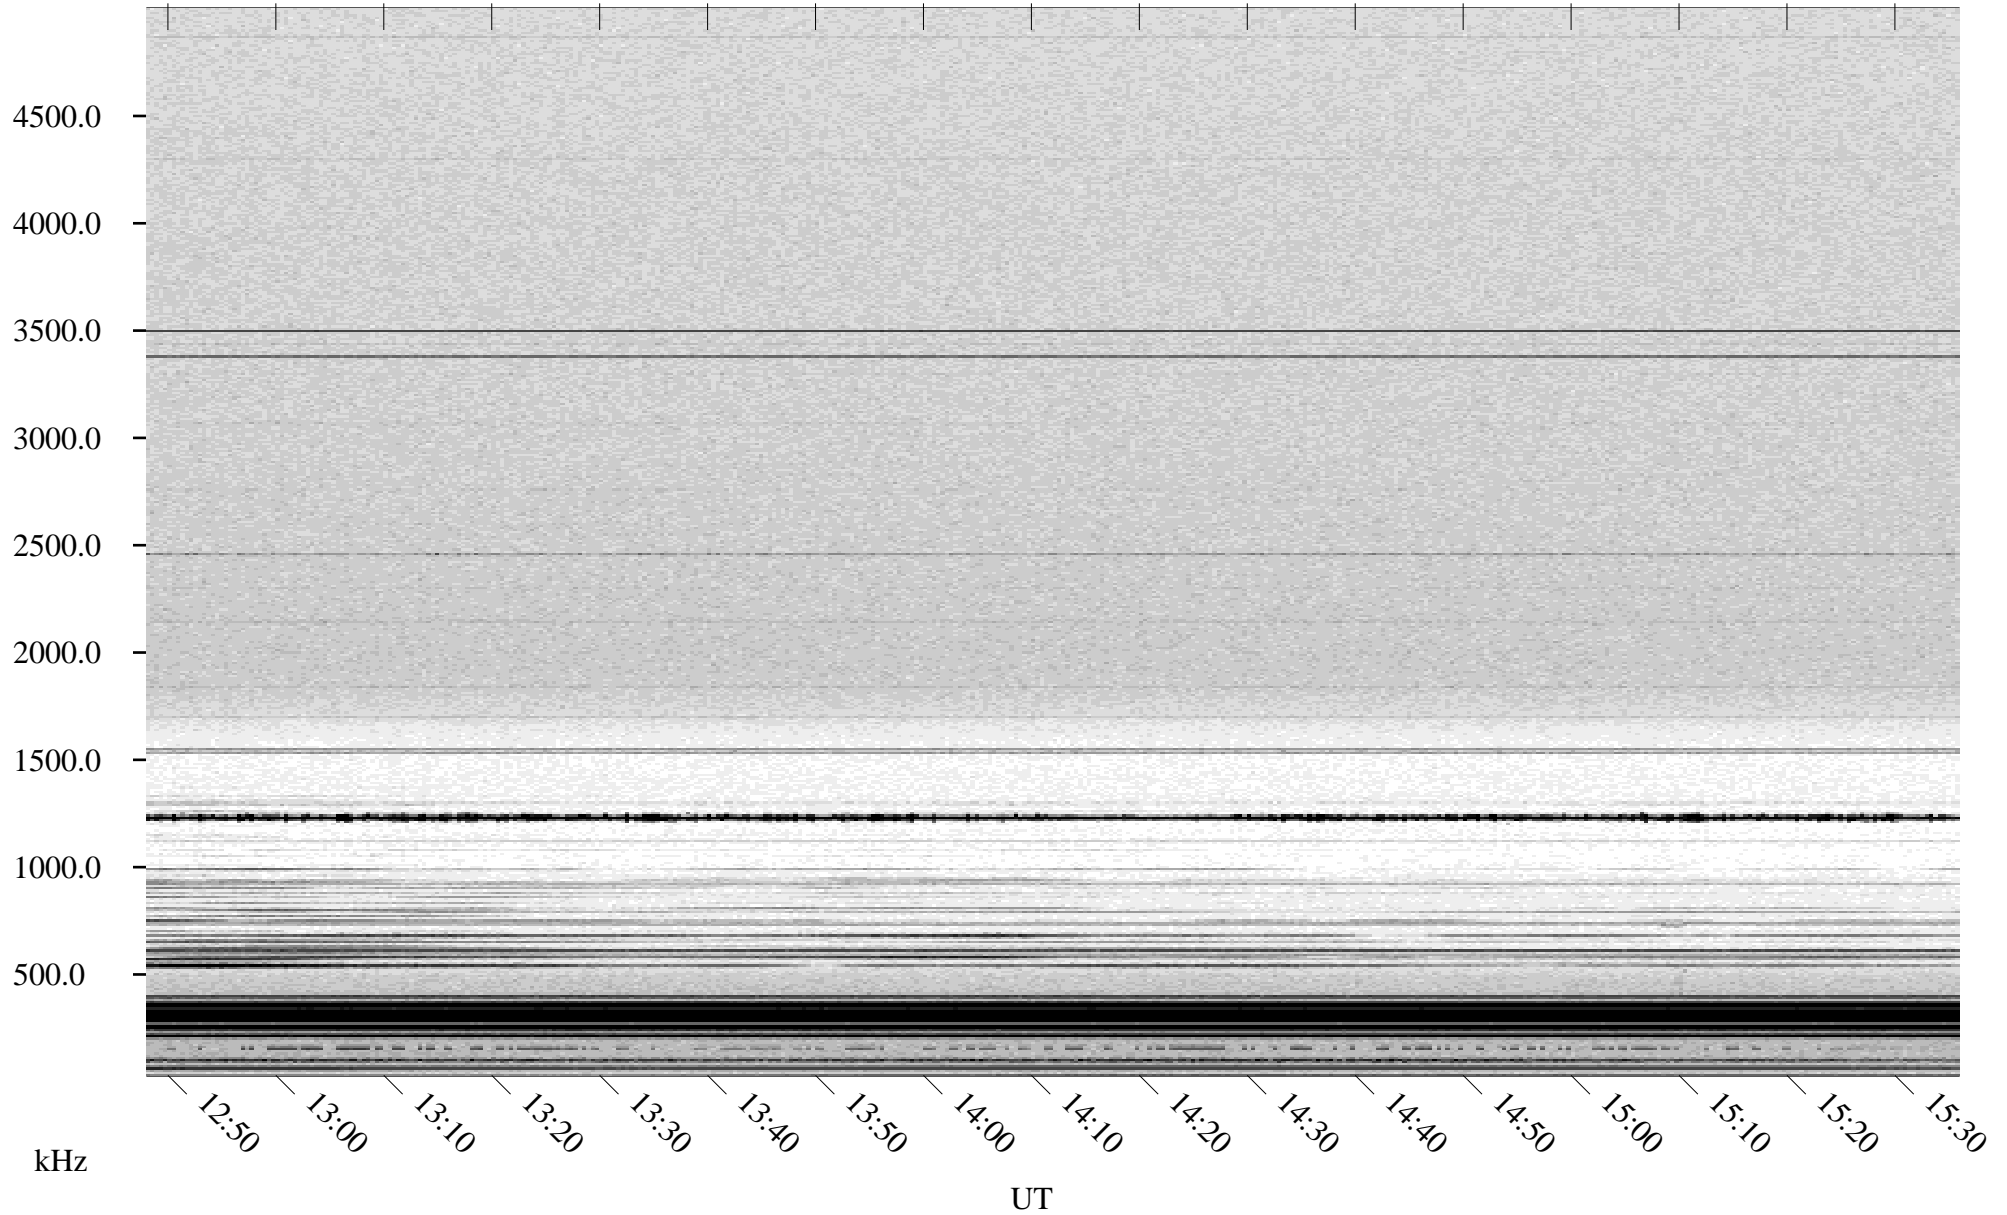

03/11/1998 Churchill, Manitoba

Linear Scale Black = 161 White = 15

ch98070l.r00m max_12

Page 1

03/11/1998 Churchill, Manitoba

Linear Scale Black = 161 White = 15

ch98070l.r00m max_12

Page 2

03/12/1998 Churchill, Manitoba

Linear Scale Black = 161 White = 15

ch98070l.r00m max_12

Page 3

03/12/1998 Churchill, Manitoba

Linear Scale Black = 161 White = 15

ch98070l.r00m max_12

Page 4

03/12/1998 Churchill, Manitoba

Linear Scale Black = 161 White = 15

ch980701.r00m max_12

Page 5

03/12/1998 Churchill, Manitoba

Linear Scale Black = 161 White = 15

ch98070l.r00m max_12

Page 6

03/12/1998 Churchill, Manitoba

Linear Scale Black = 161 White = 15

ch98070l.r00m max_12

Page 7

03/12/1998 Churchill, Manitoba

Linear Scale Black = 161 White = 15

ch98070l.r00m max_12

Page 8