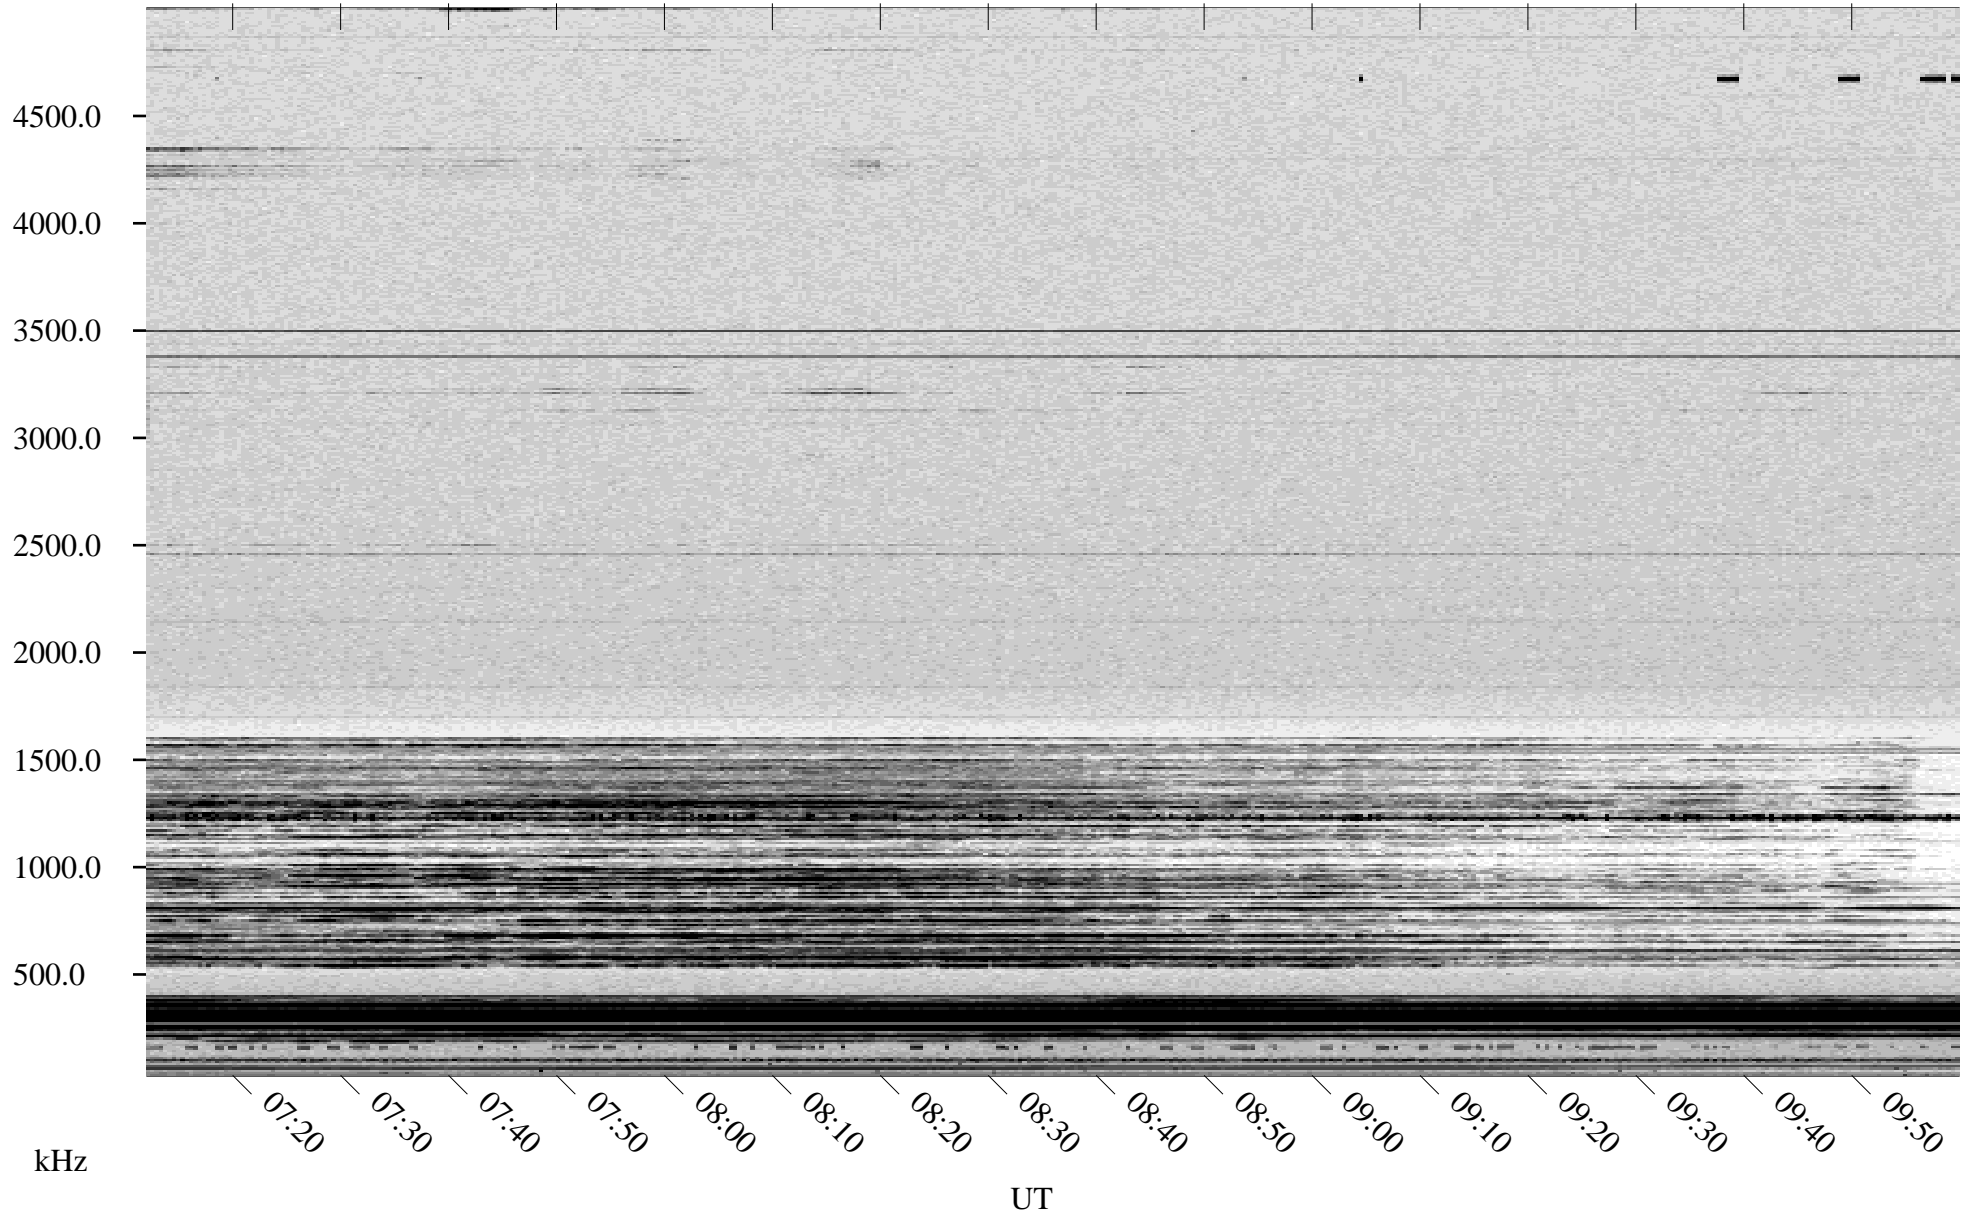

# 03/13/1998 Churchill, Manitoba

Linear Scale    Black = 161    White = 15

ch980711.r00m max\_12

Page 4

# 03/13/1998 Churchill, Manitoba

Linear Scale    Black = 161    White = 15

ch980711.r00m max\_12

Page 5