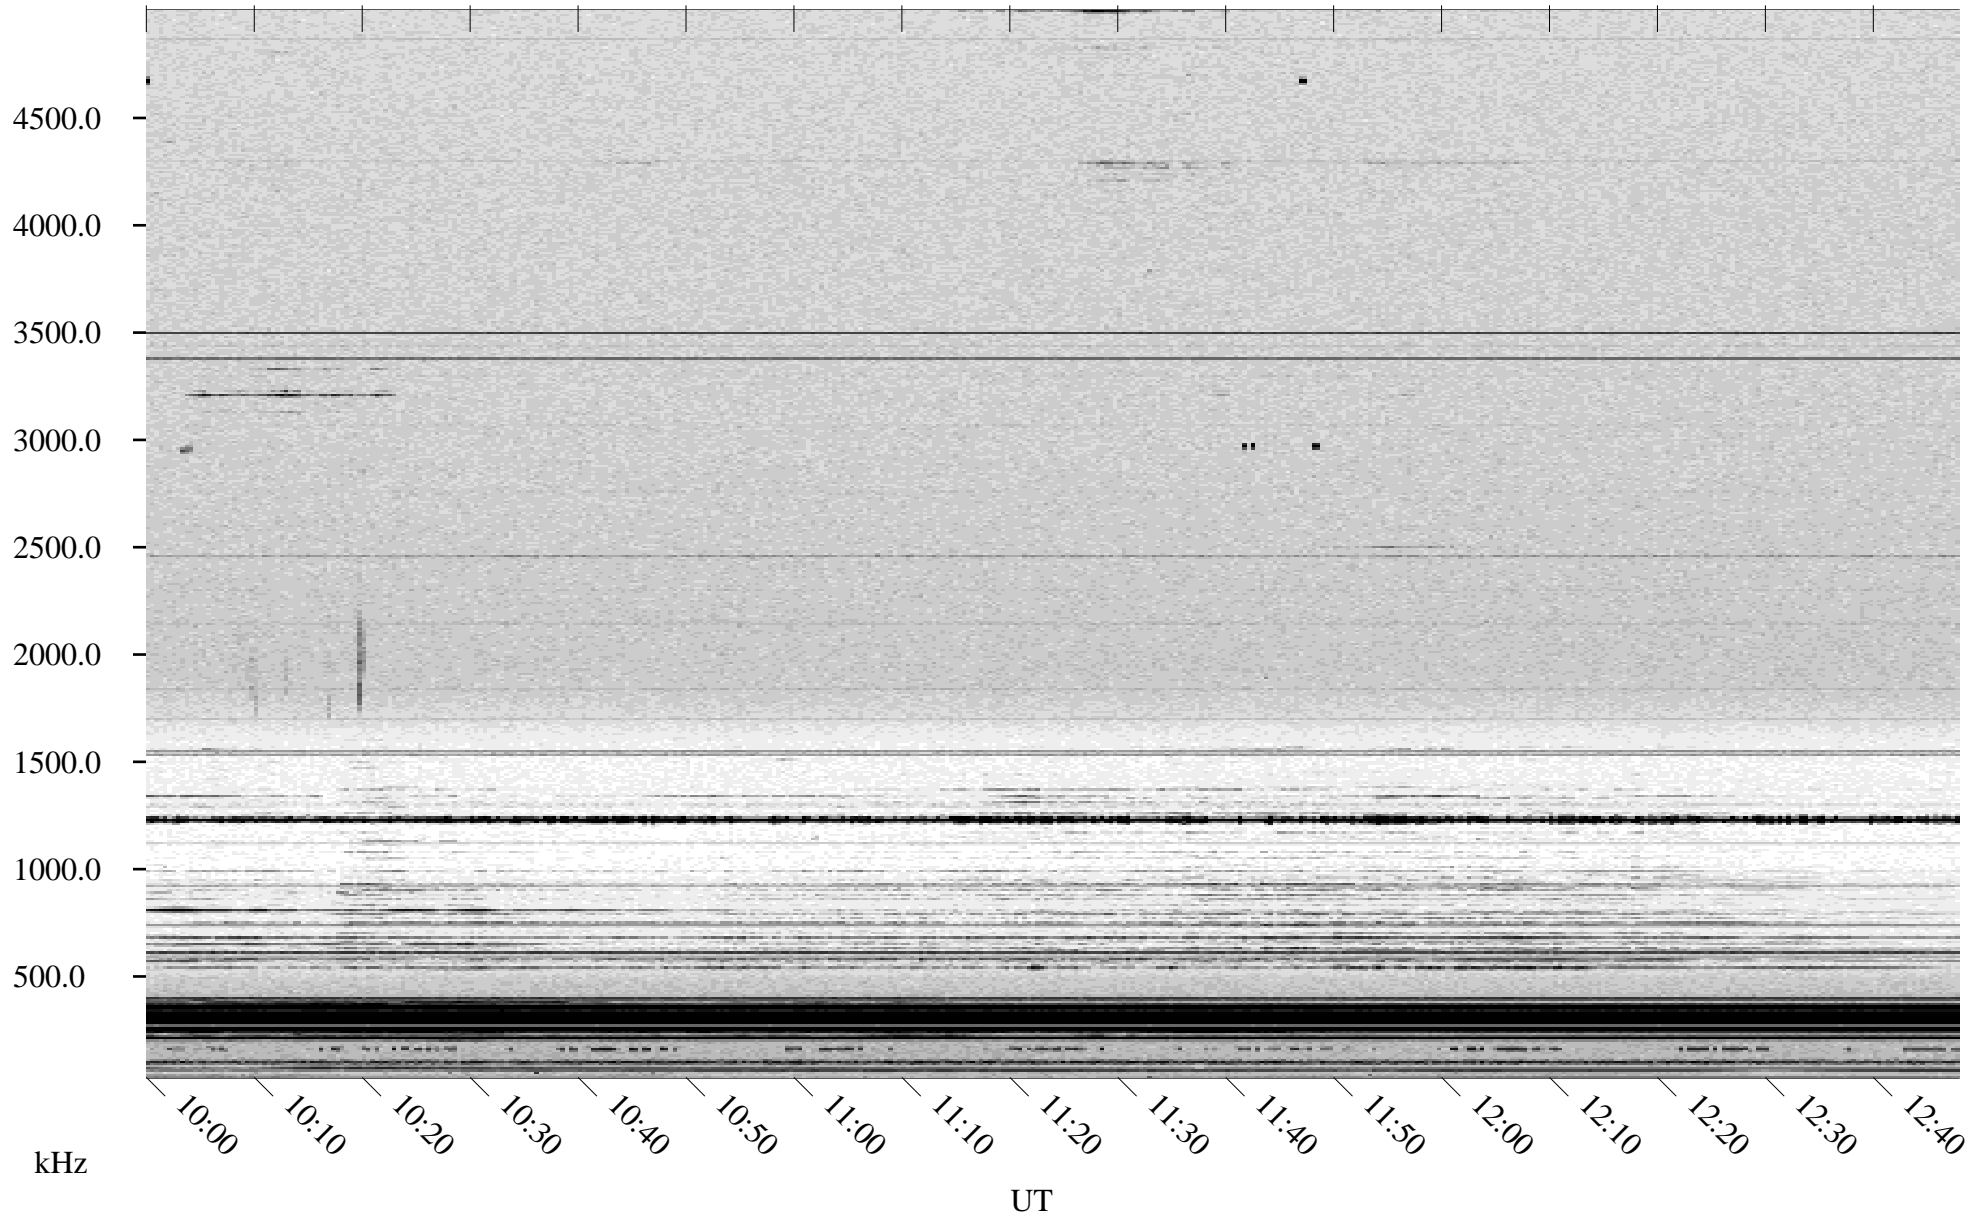

# 03/13/1998 Churchill, Manitoba

Linear Scale    Black = 161    White = 15

ch980711.r00m max\_12

Page 5

# 03/13/1998 Churchill, Manitoba

Linear Scale    Black = 161    White = 15

ch980711l.r00m max\_12

Page 6

# 03/13/1998 Churchill, Manitoba

Linear Scale    Black = 161    White = 15

ch980711.r00m max\_12

Page 7