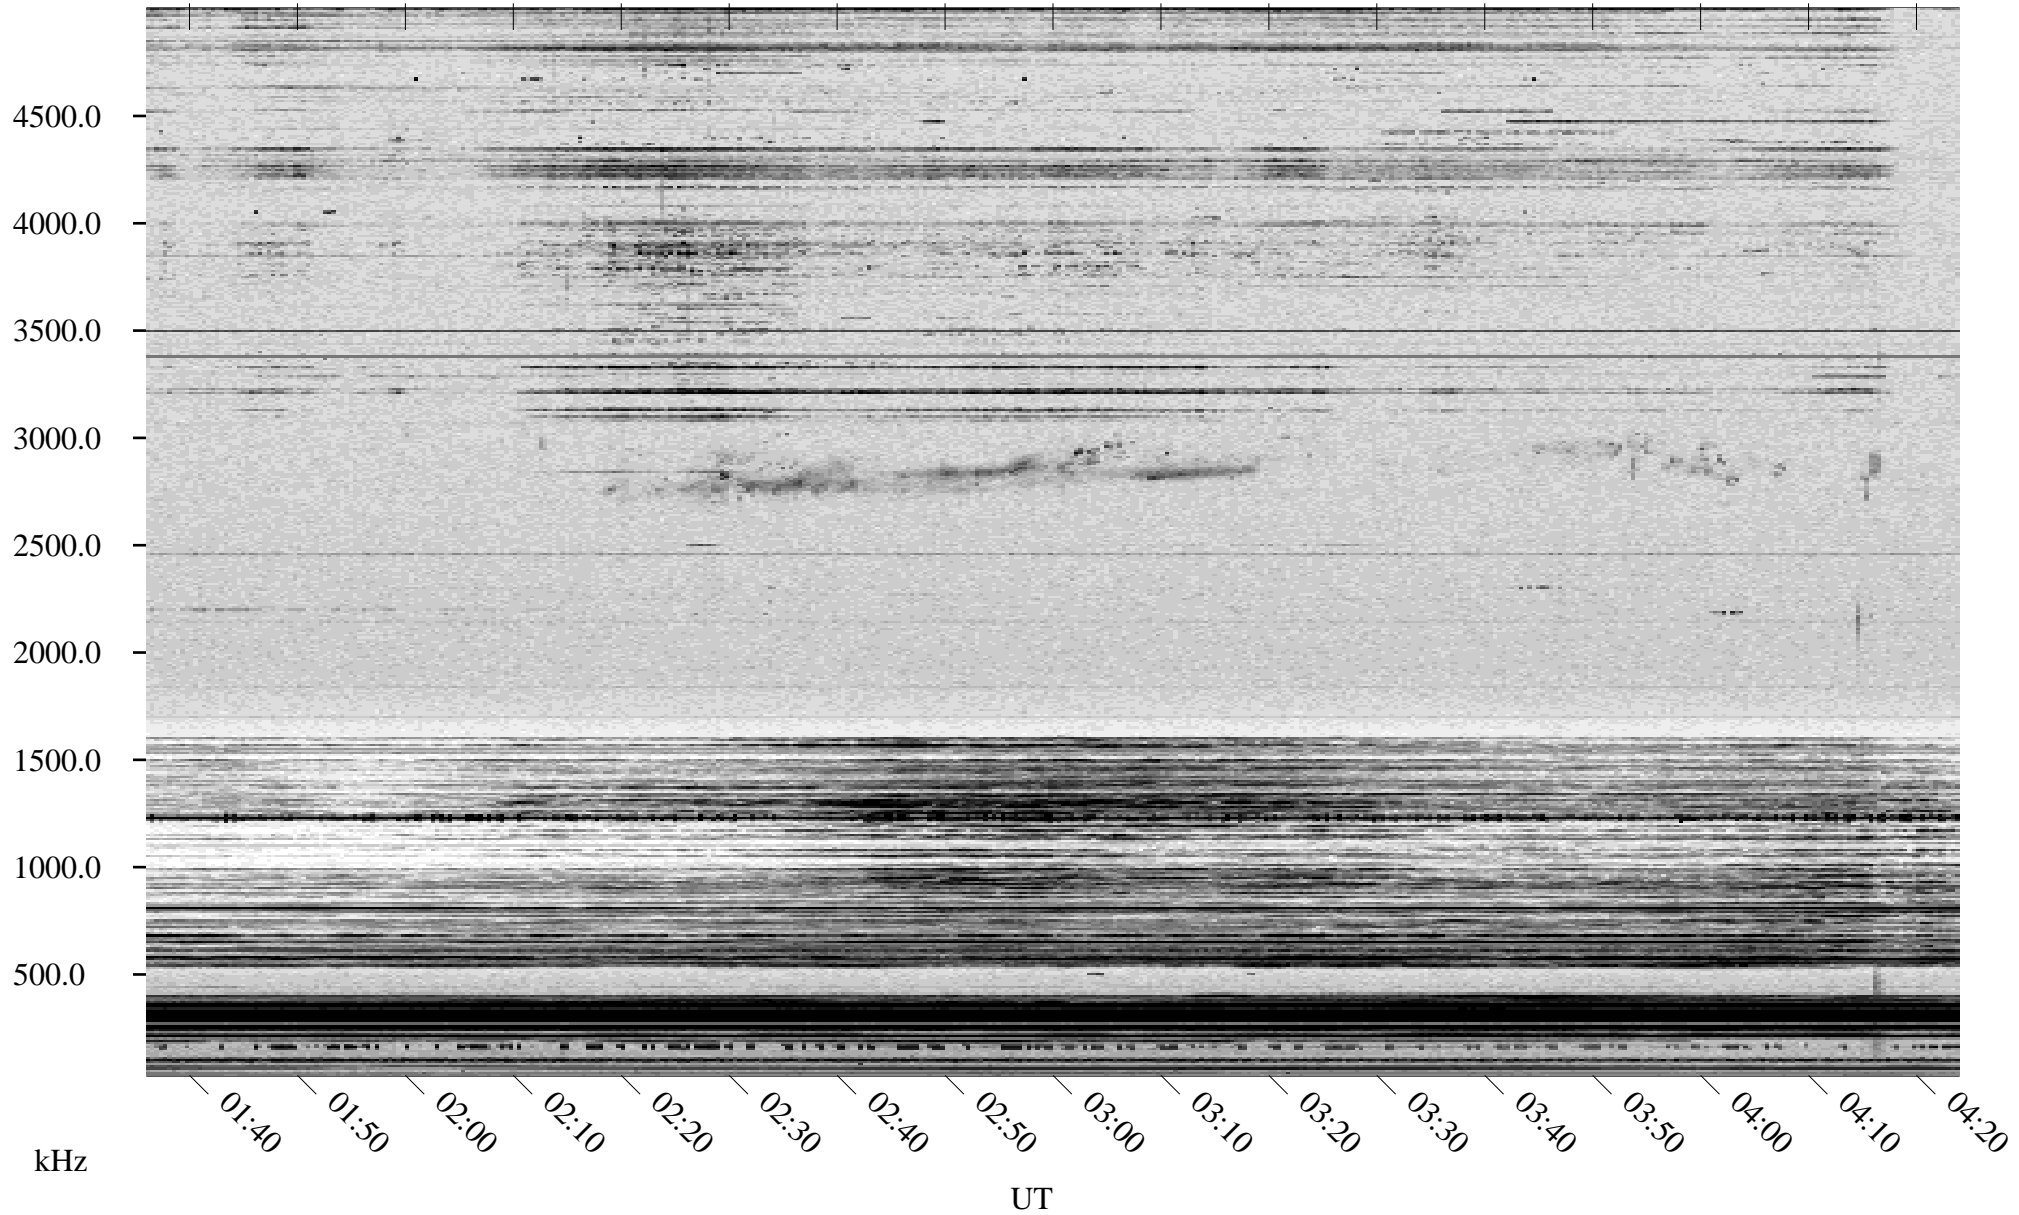

# 03/12/1998 Churchill, Manitoba

Linear Scale    Black = 161    White = 15

ch980711.r00m max\_12

Page 1

# 03/12/1998 Churchill, Manitoba

Linear Scale    Black = 161    White = 15

ch980711.r00m max\_12

Page 2

# 03/13/1998 Churchill, Manitoba

Linear Scale    Black = 161    White = 15

ch980711.r00m max\_12

Page 3

# 03/13/1998 Churchill, Manitoba

Linear Scale    Black = 161    White = 15

ch980711.r00m max\_12

Page 4