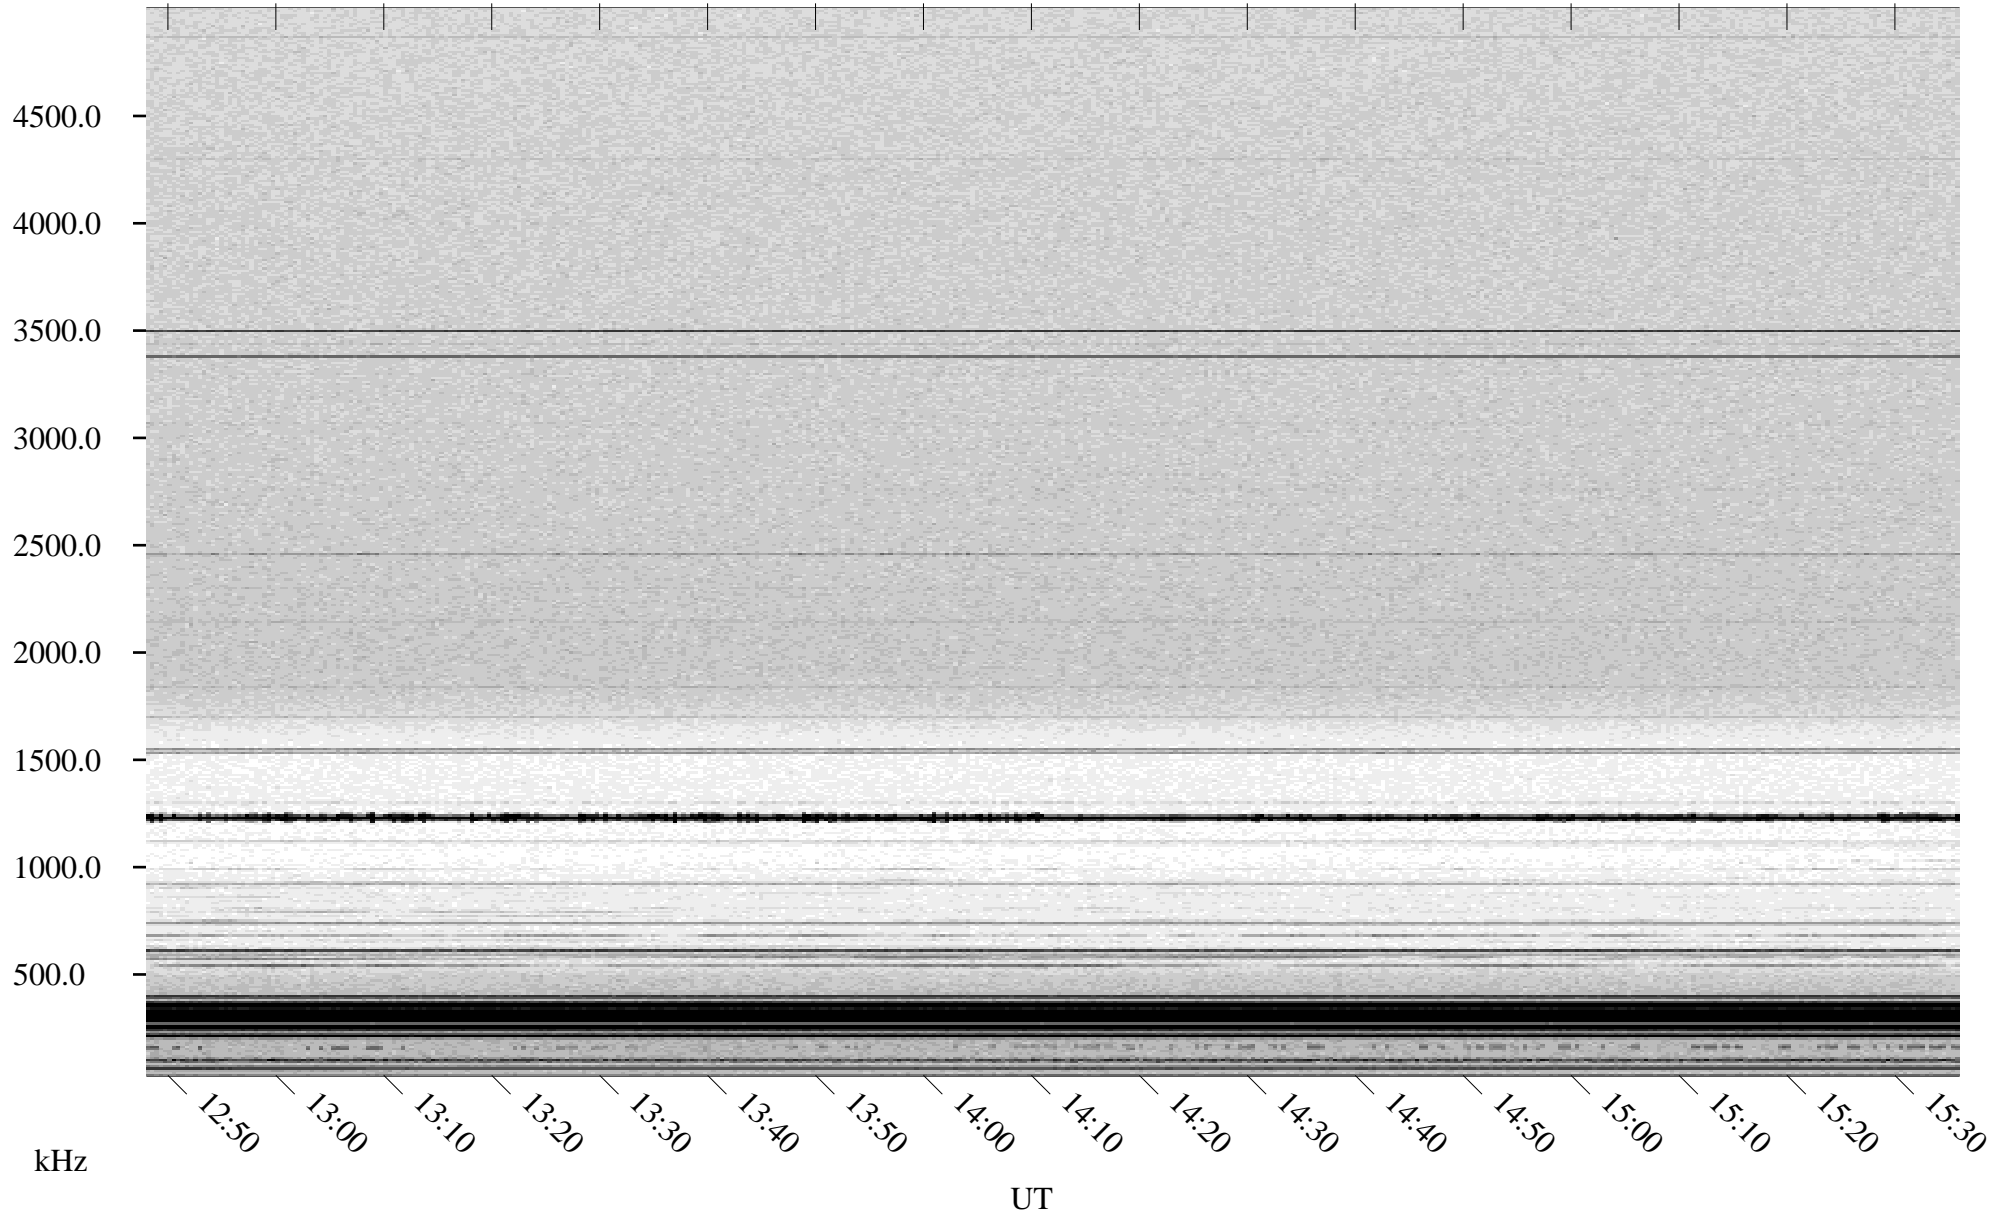

# 03/13/1998 Churchill, Manitoba

Linear Scale    Black = 161    White = 15

ch980711l.r00m max\_12

Page 6

# 03/13/1998 Churchill, Manitoba

Linear Scale    Black = 161    White = 15

ch980711.r00m max\_12

Page 7

# 03/13/1998 Churchill, Manitoba

Linear Scale    Black = 161    White = 15

ch980711.r00m max\_12

Page 8