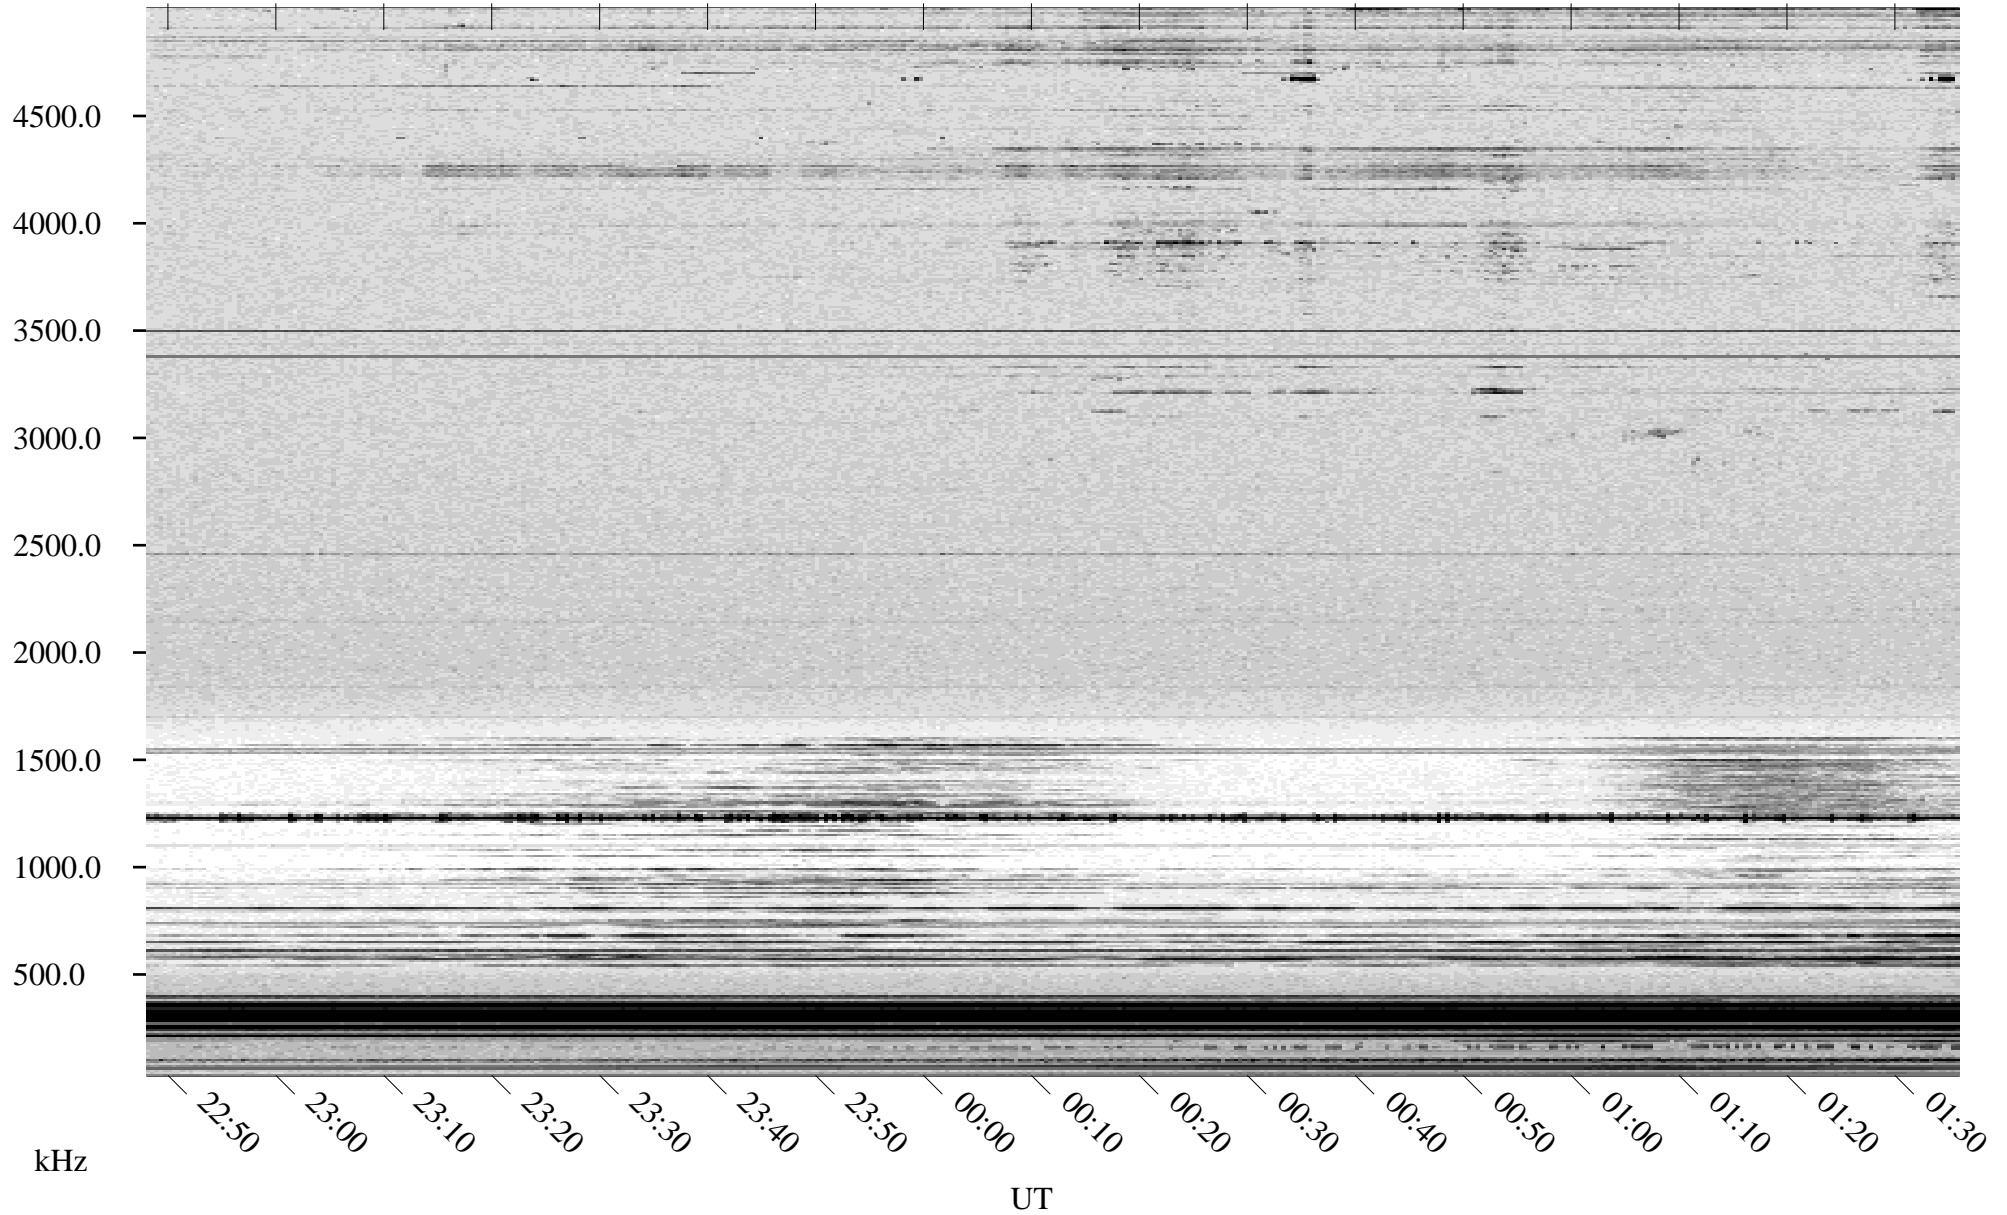

# 03/12/1998 Churchill, Manitoba

Linear Scale    Black = 161    White = 15

ch980711.r00m max\_12

Page 1

# 03/12/1998 Churchill, Manitoba

Linear Scale    Black = 161    White = 15

ch980711.r00m max\_12

Page 2

# 03/13/1998 Churchill, Manitoba

Linear Scale    Black = 161    White = 15

ch980711.r00m max\_12

Page 3

# 03/13/1998 Churchill, Manitoba

Linear Scale    Black = 161    White = 15

ch980711.r00m max\_12

Page 4