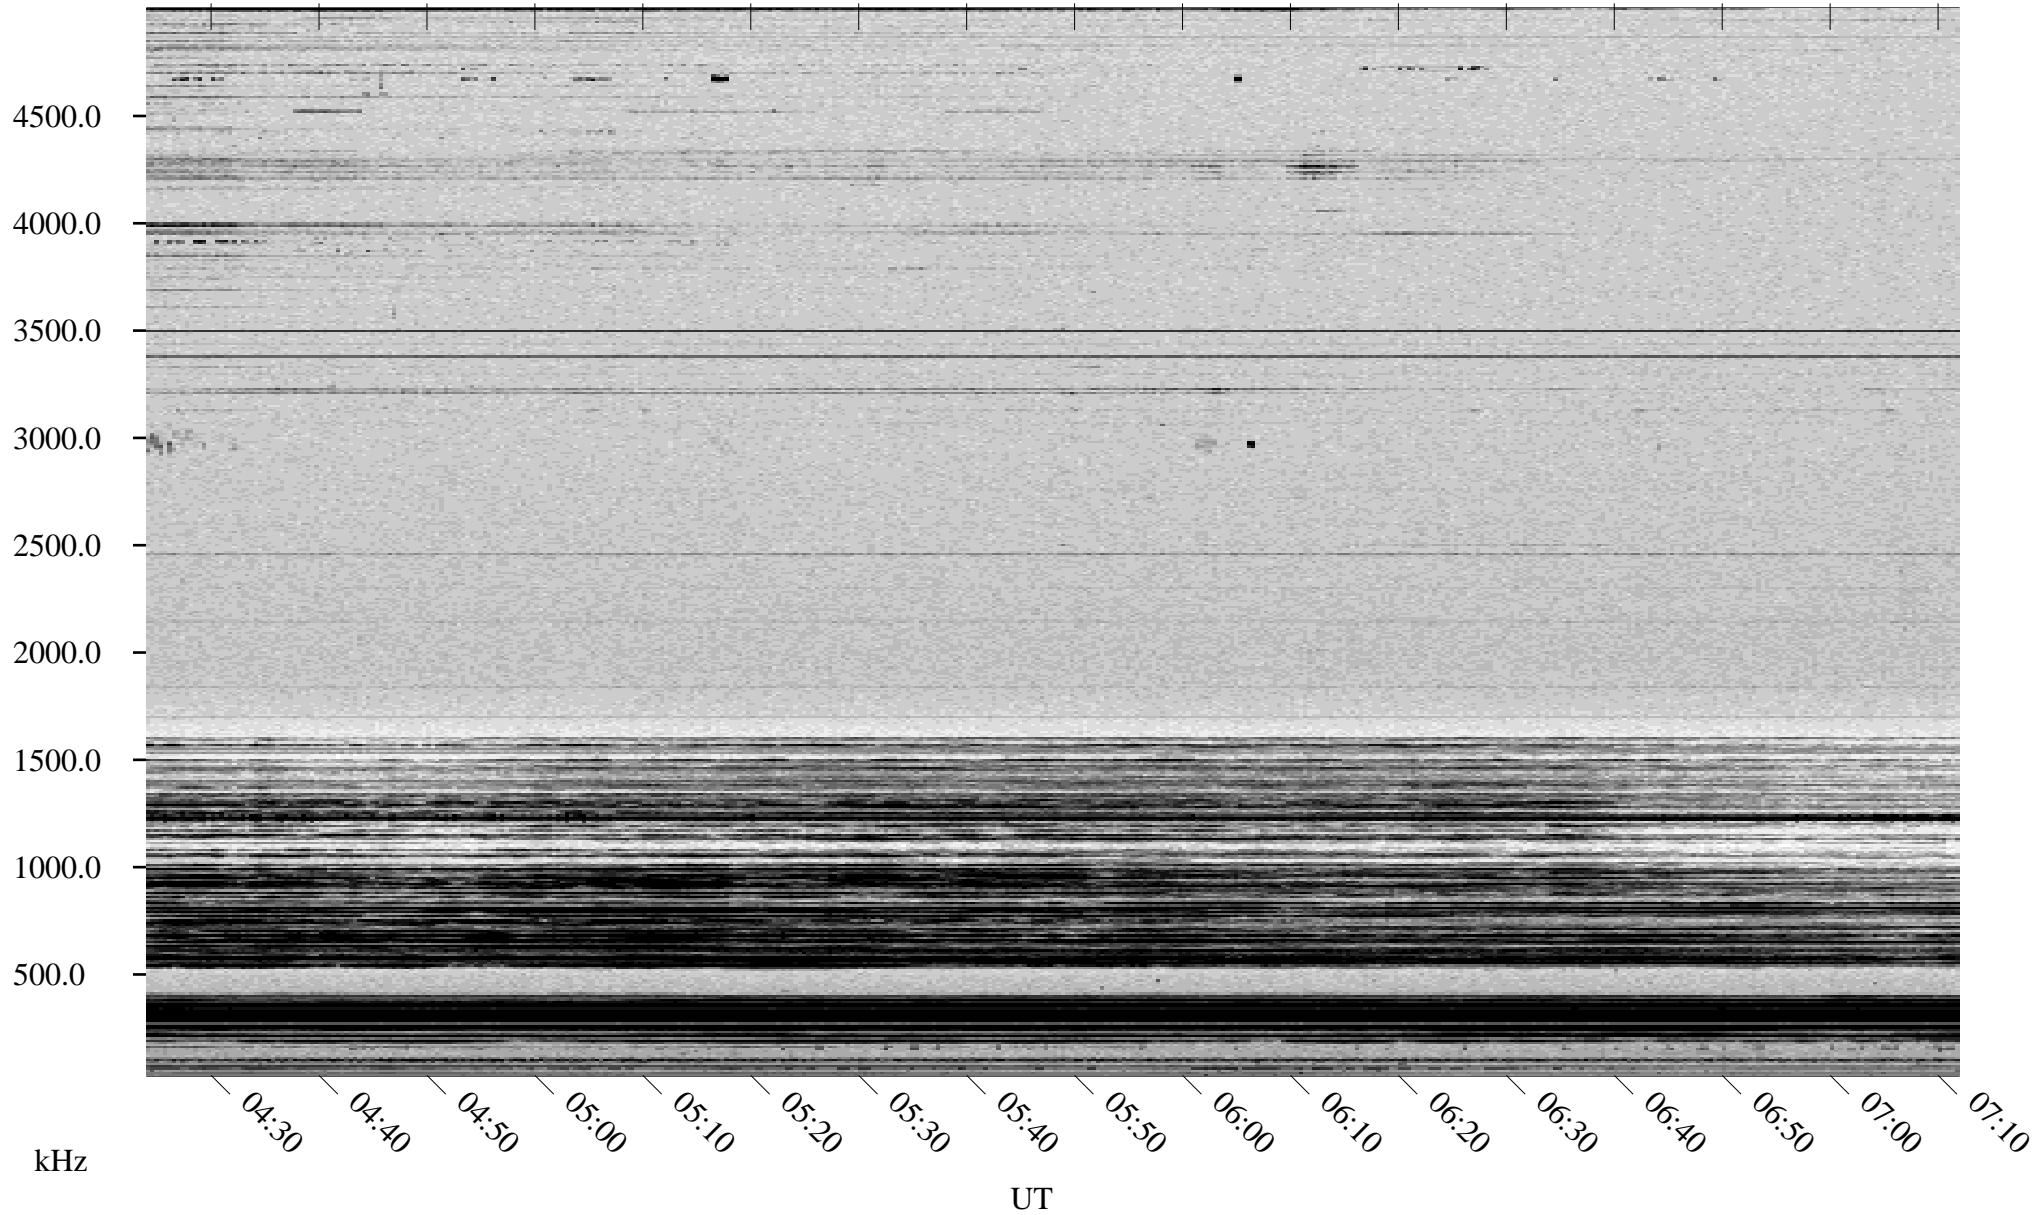

03/13/1998 Churchill, Manitoba

Linear Scale Black = 161 White = 15

ch98072l.r00m max_12

Page 1

03/13/1998 Churchill, Manitoba

Linear Scale Black = 161 White = 15

ch98072l.r00m max_12

Page 2

03/14/1998 Churchill, Manitoba

Linear Scale Black = 161 White = 15

ch98072l.r00m max_12

Page 3

03/14/1998 Churchill, Manitoba

Linear Scale Black = 161 White = 15

ch98072l.r00m max_12

Page 4

03/14/1998 Churchill, Manitoba

Linear Scale Black = 161 White = 15

ch980721.r00m max_12

Page 5

03/14/1998 Churchill, Manitoba

Linear Scale Black = 161 White = 15

ch98072l.r00m max_12

Page 6

03/14/1998 Churchill, Manitoba

Linear Scale Black = 161 White = 15

ch98072l.r00m max_12

Page 7

03/14/1998 Churchill, Manitoba

Linear Scale Black = 161 White = 15

ch980721.r00m max_12

Page 8