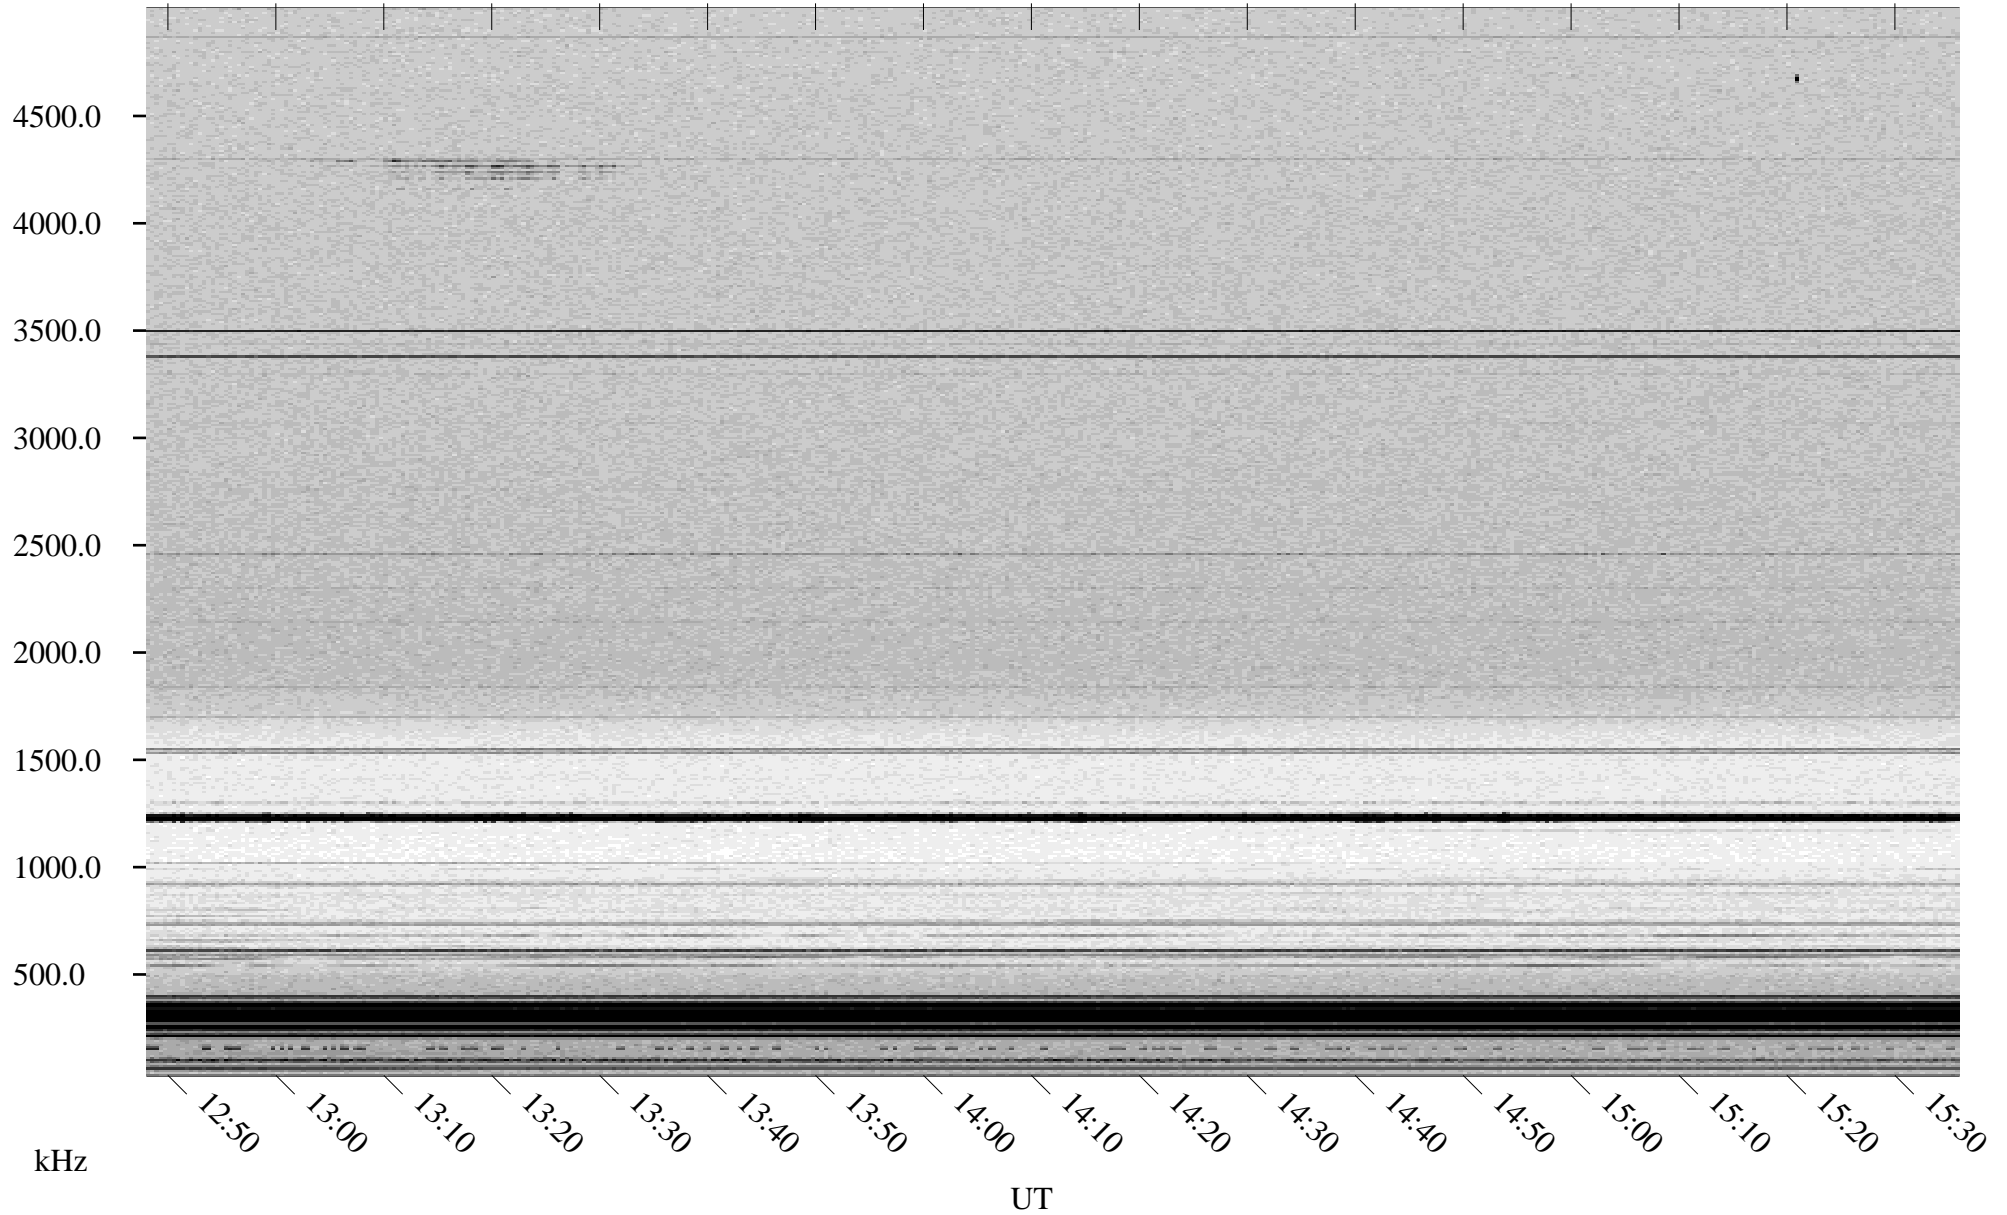

03/13/1998 Churchill, Manitoba

Linear Scale Black = 161 White = 15

ch98072l.r00m max_12

Page 1

03/13/1998 Churchill, Manitoba

Linear Scale Black = 161 White = 15

ch98072l.r00m max_12

Page 2

03/14/1998 Churchill, Manitoba

Linear Scale Black = 161 White = 15

ch98072l.r00m max_12

Page 3

03/14/1998 Churchill, Manitoba

Linear Scale Black = 161 White = 15

ch98072l.r00m max_12

Page 4

03/14/1998 Churchill, Manitoba

Linear Scale Black = 161 White = 15

ch980721.r00m max_12

Page 5

03/14/1998 Churchill, Manitoba

Linear Scale Black = 161 White = 15

ch98072l.r00m max_12

Page 6

03/14/1998 Churchill, Manitoba

Linear Scale Black = 161 White = 15

ch98072l.r00m max_12

Page 7

03/14/1998 Churchill, Manitoba

Linear Scale Black = 161 White = 15

ch980721.r00m max_12

Page 8