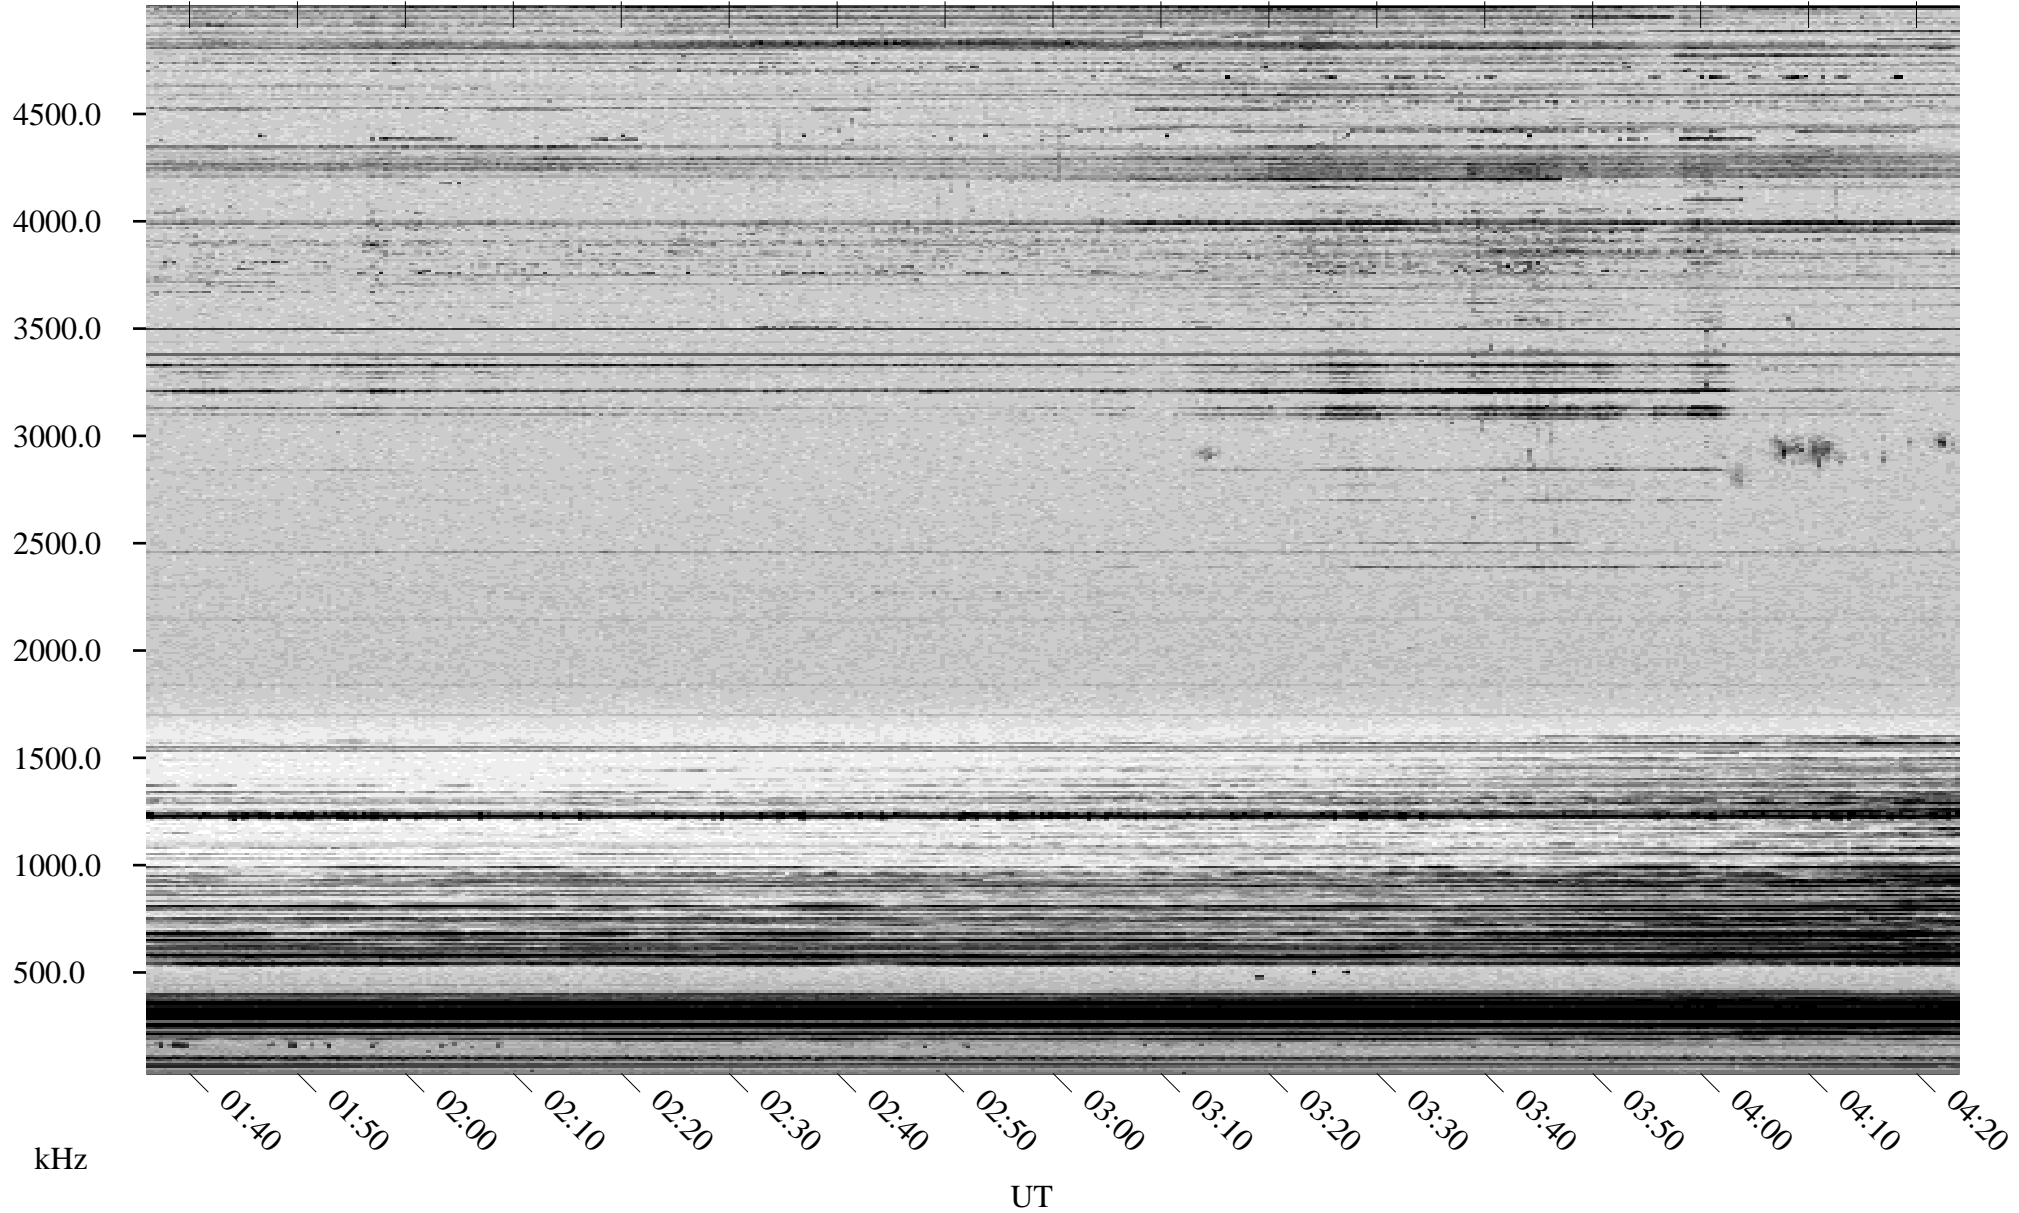

03/13/1998 Churchill, Manitoba

Linear Scale Black = 161 White = 15

ch98072l.r00m max_12

Page 1

03/13/1998 Churchill, Manitoba

Linear Scale Black = 161 White = 15

ch98072l.r00m max_12

Page 2

03/14/1998 Churchill, Manitoba

Linear Scale Black = 161 White = 15

ch98072l.r00m max_12

Page 3

03/14/1998 Churchill, Manitoba

Linear Scale Black = 161 White = 15

ch98072l.r00m max_12

Page 4

03/14/1998 Churchill, Manitoba

Linear Scale Black = 161 White = 15

ch980721.r00m max_12

Page 5

03/14/1998 Churchill, Manitoba

Linear Scale Black = 161 White = 15

ch98072l.r00m max_12

Page 6

03/14/1998 Churchill, Manitoba

Linear Scale Black = 161 White = 15

ch98072l.r00m max_12

Page 7

03/14/1998 Churchill, Manitoba

Linear Scale Black = 161 White = 15

ch980721.r00m max_12

Page 8