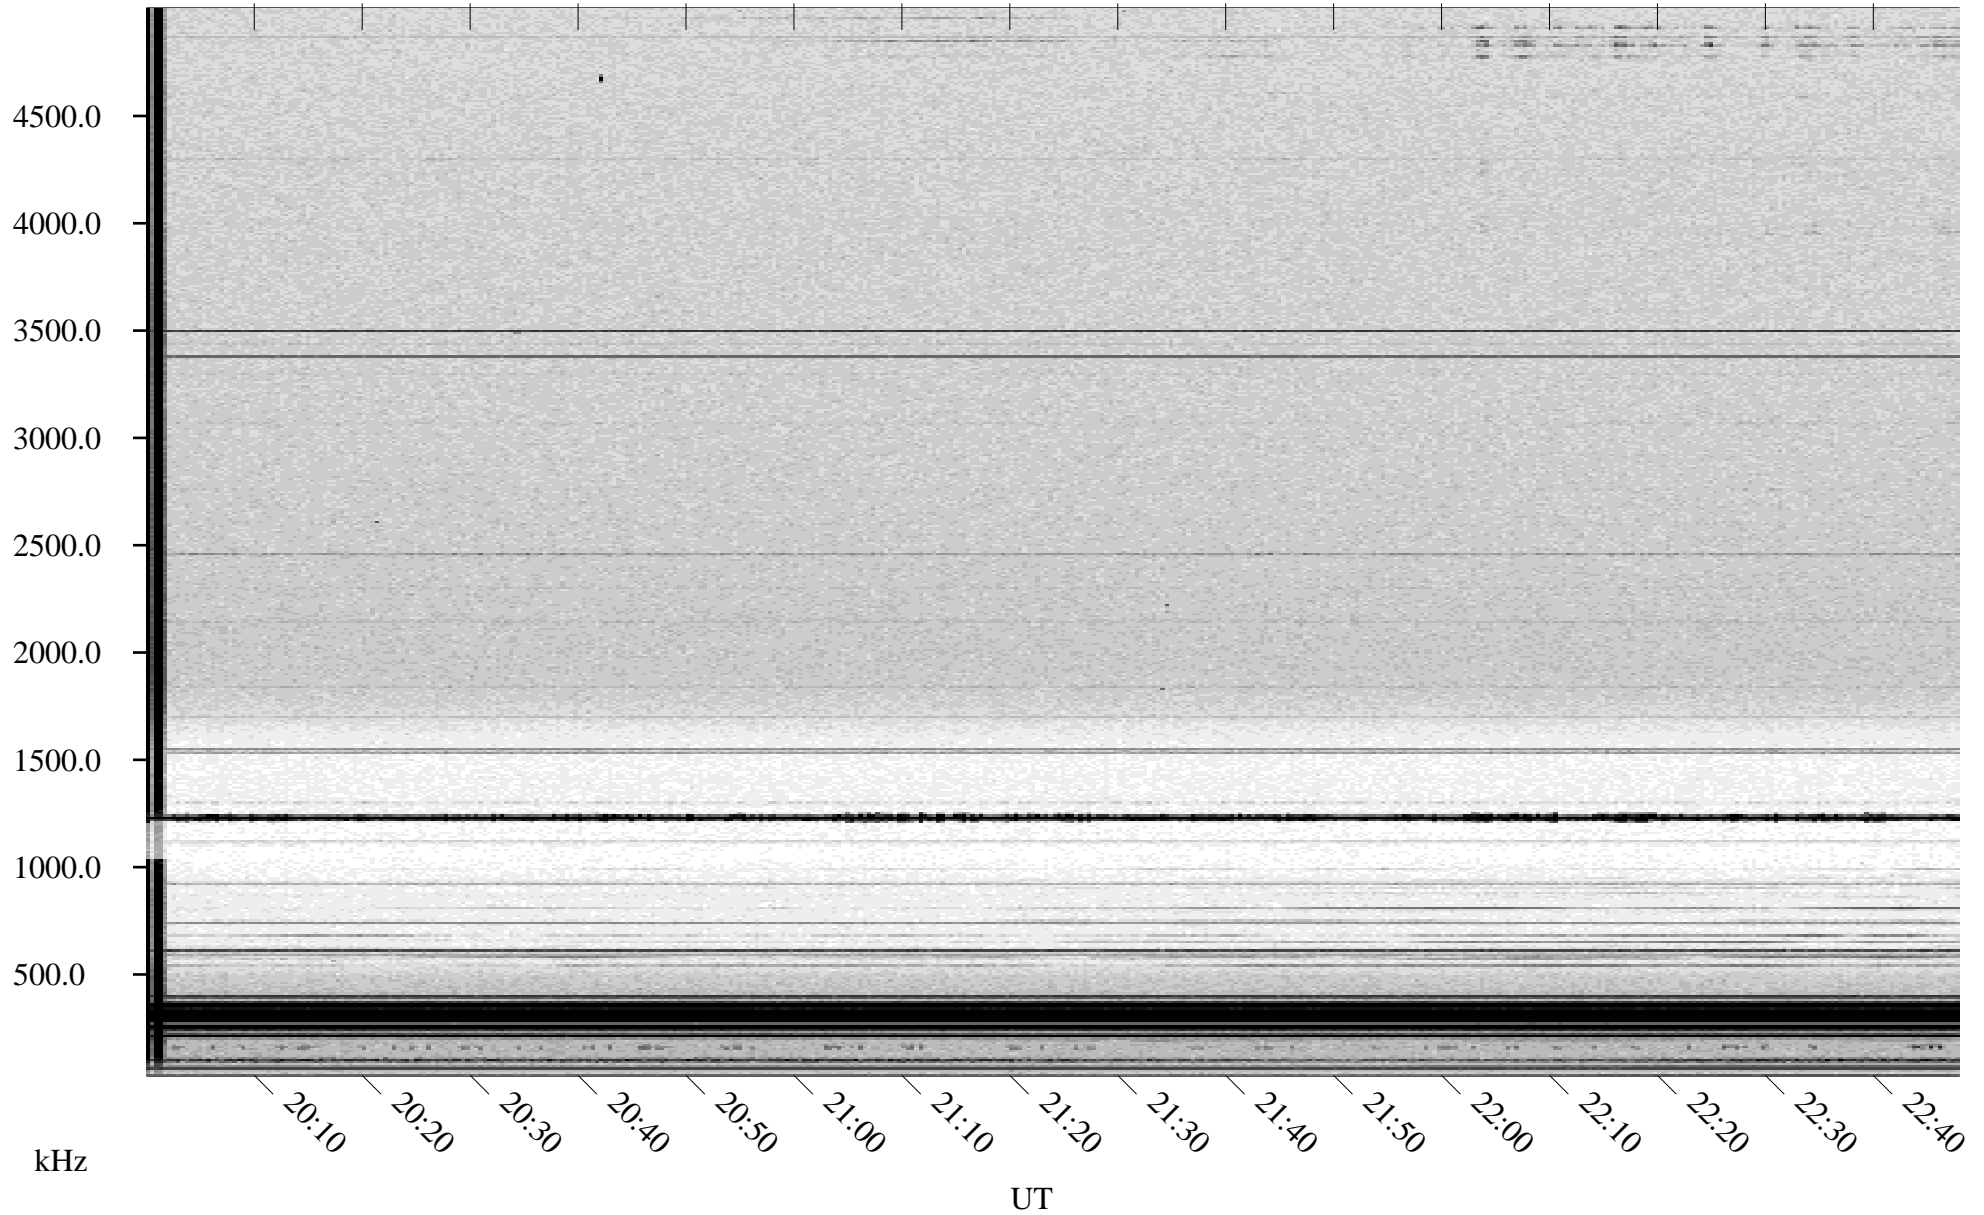

03/13/1998 Churchill, Manitoba

Linear Scale Black = 161 White = 15

ch98072l.r00m max_12

Page 1

03/13/1998 Churchill, Manitoba

Linear Scale Black = 161 White = 15

ch98072l.r00m max_12

Page 2

03/14/1998 Churchill, Manitoba

Linear Scale Black = 161 White = 15

ch98072l.r00m max_12

Page 3

03/14/1998 Churchill, Manitoba

Linear Scale Black = 161 White = 15

ch98072l.r00m max_12

Page 4

03/14/1998 Churchill, Manitoba

Linear Scale Black = 161 White = 15

ch980721.r00m max_12

Page 5

03/14/1998 Churchill, Manitoba

Linear Scale Black = 161 White = 15

ch98072l.r00m max_12

Page 6

03/14/1998 Churchill, Manitoba

Linear Scale Black = 161 White = 15

ch98072l.r00m max_12

Page 7

03/14/1998 Churchill, Manitoba

Linear Scale Black = 161 White = 15

ch980721.r00m max_12

Page 8