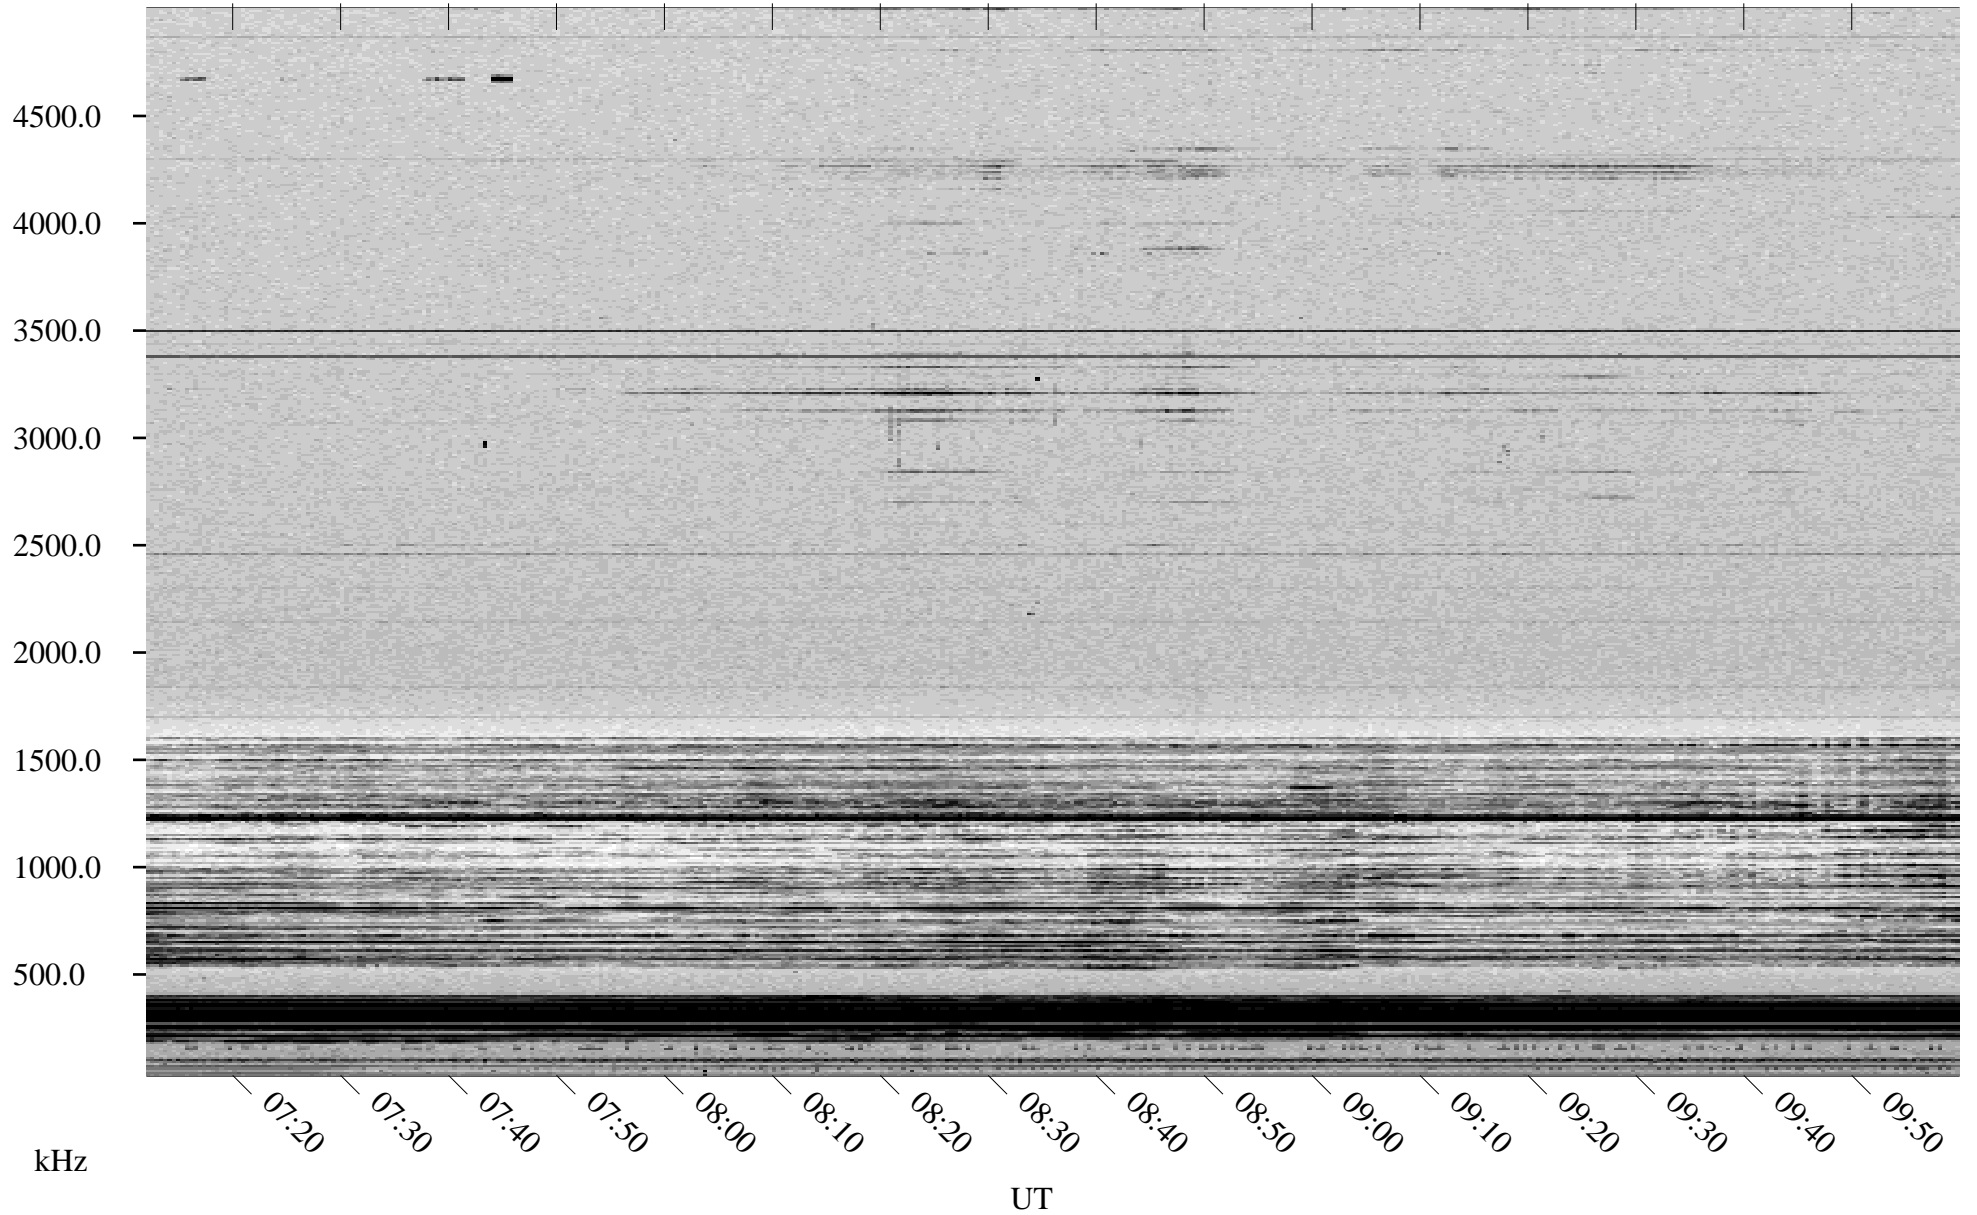

03/13/1998 Churchill, Manitoba

Linear Scale Black = 161 White = 15

ch98072l.r00m max_12

Page 1

03/13/1998 Churchill, Manitoba

Linear Scale Black = 161 White = 15

ch98072l.r00m max_12

Page 2

03/14/1998 Churchill, Manitoba

Linear Scale Black = 161 White = 15

ch98072l.r00m max_12

Page 3

03/14/1998 Churchill, Manitoba

Linear Scale Black = 161 White = 15

ch98072l.r00m max_12

Page 4

03/14/1998 Churchill, Manitoba

Linear Scale Black = 161 White = 15

ch980721.r00m max_12

Page 5

03/14/1998 Churchill, Manitoba

Linear Scale Black = 161 White = 15

ch98072l.r00m max_12

Page 6

03/14/1998 Churchill, Manitoba

Linear Scale Black = 161 White = 15

ch98072l.r00m max_12

Page 7

03/14/1998 Churchill, Manitoba

Linear Scale Black = 161 White = 15

ch980721.r00m max_12

Page 8