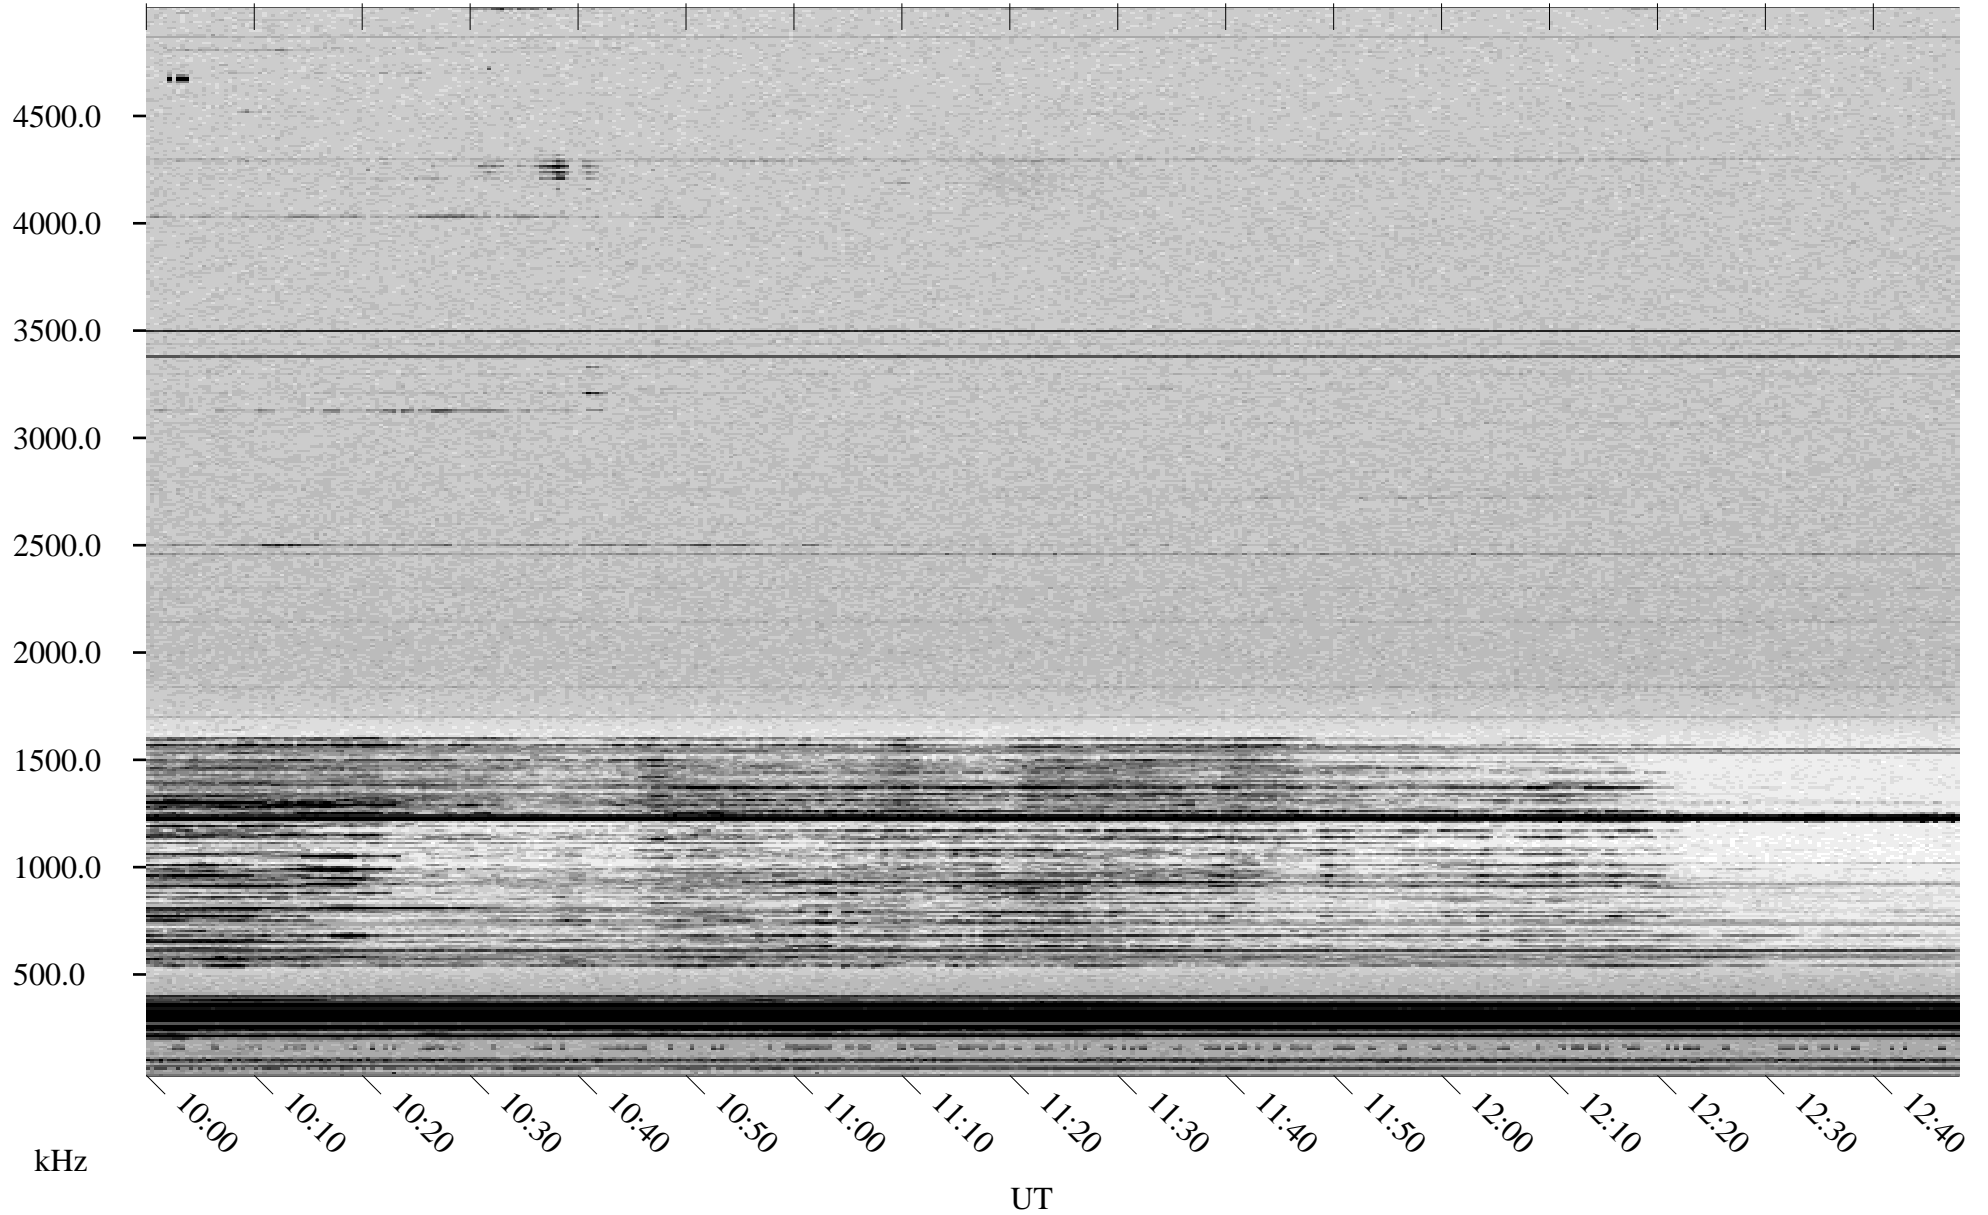

03/13/1998 Churchill, Manitoba

Linear Scale Black = 161 White = 15

ch98072l.r00m max_12

Page 1

03/13/1998 Churchill, Manitoba

Linear Scale Black = 161 White = 15

ch98072l.r00m max_12

Page 2

03/14/1998 Churchill, Manitoba

Linear Scale Black = 161 White = 15

ch98072l.r00m max_12

Page 3

03/14/1998 Churchill, Manitoba

Linear Scale Black = 161 White = 15

ch98072l.r00m max_12

Page 4

03/14/1998 Churchill, Manitoba

Linear Scale Black = 161 White = 15

ch980721.r00m max_12

Page 5

03/14/1998 Churchill, Manitoba

Linear Scale Black = 161 White = 15

ch98072l.r00m max_12

Page 6

03/14/1998 Churchill, Manitoba

Linear Scale Black = 161 White = 15

ch98072l.r00m max_12

Page 7

03/14/1998 Churchill, Manitoba

Linear Scale Black = 161 White = 15

ch980721.r00m max_12

Page 8