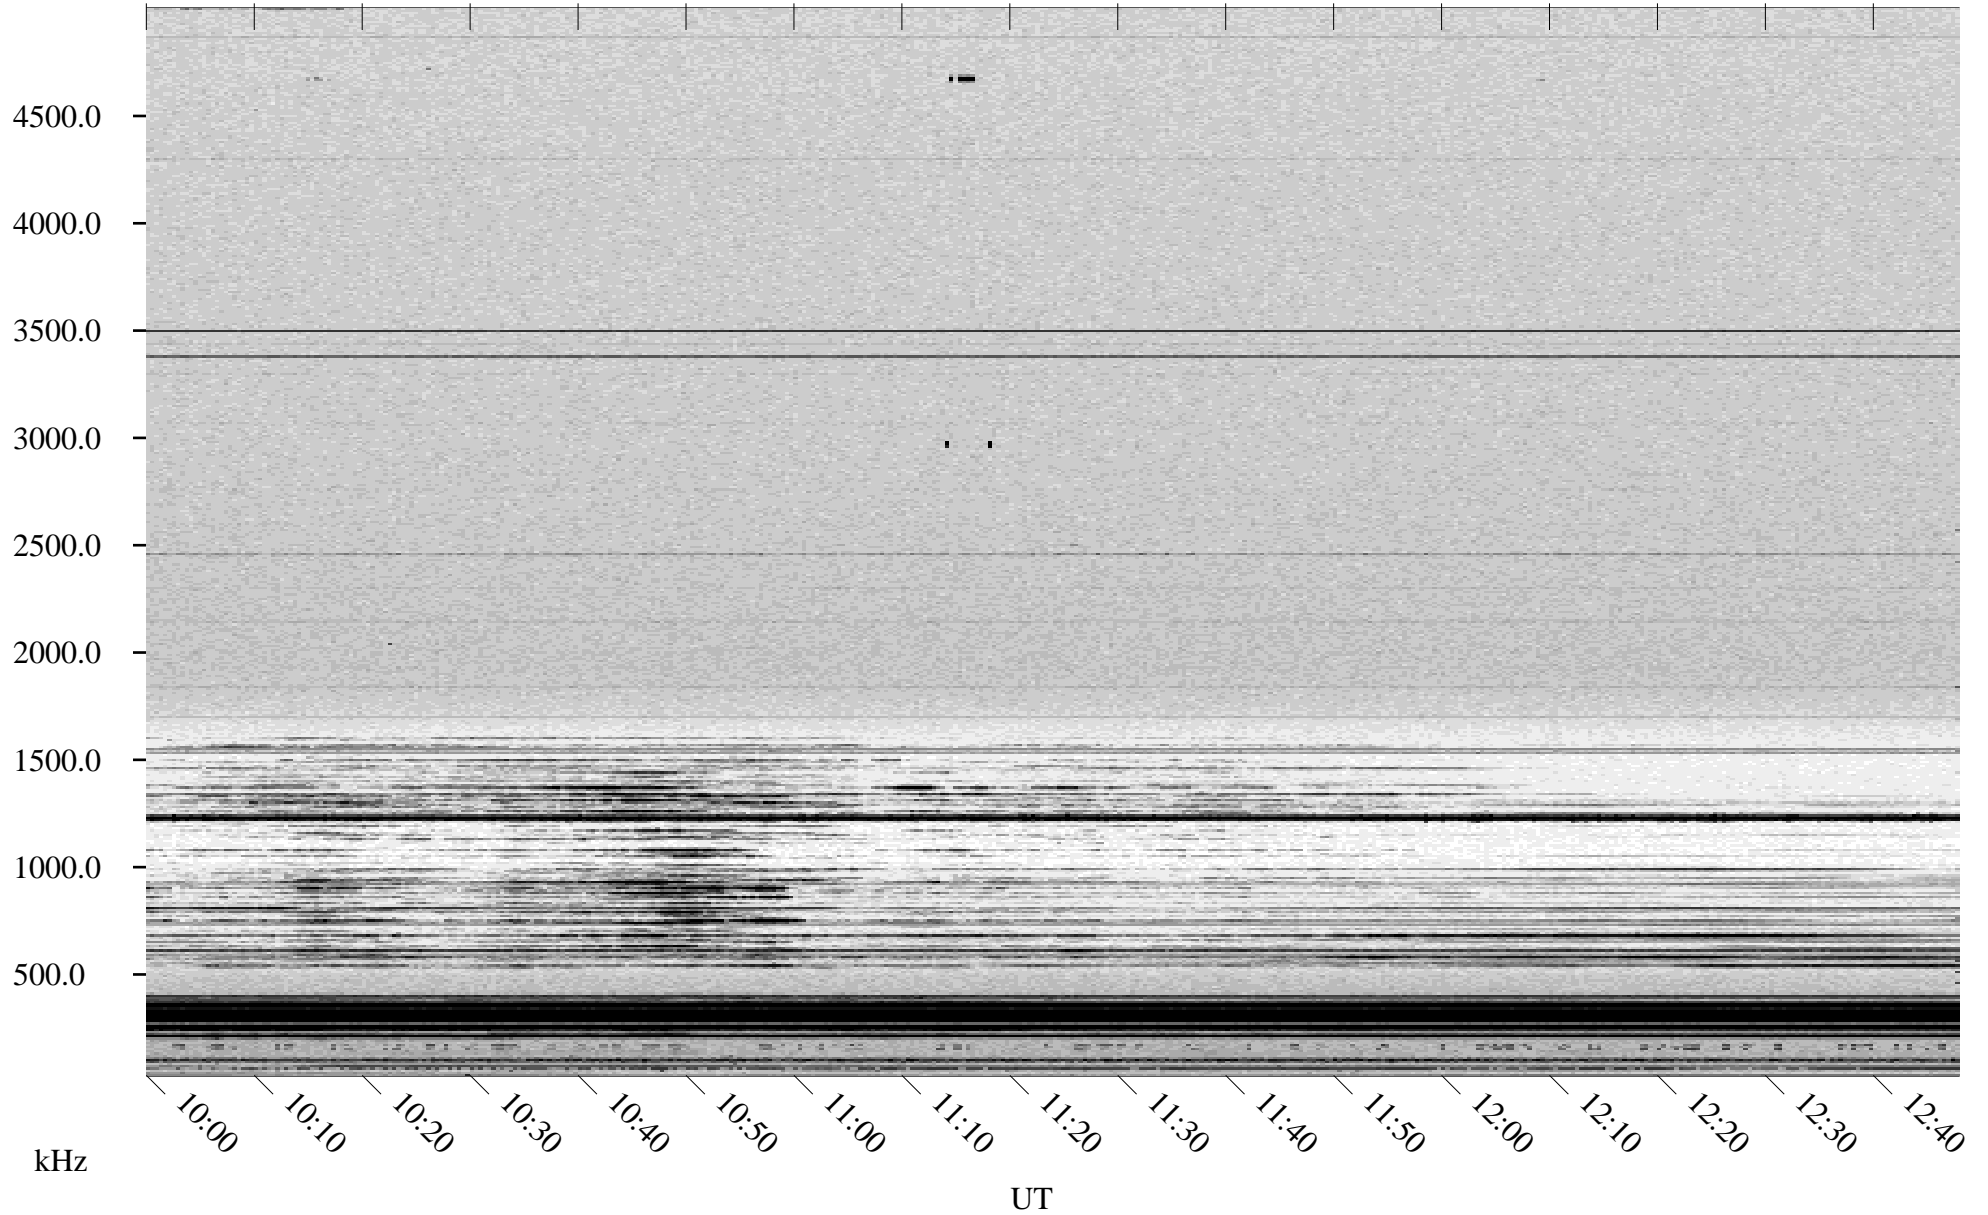

# 03/15/1998 Churchill, Manitoba

Linear Scale    Black = 161    White = 15

ch980731l.r00m max\_12

Page 5

# 03/15/1998 Churchill, Manitoba

Linear Scale    Black = 161    White = 15

ch980731.r00m max\_12

Page 6