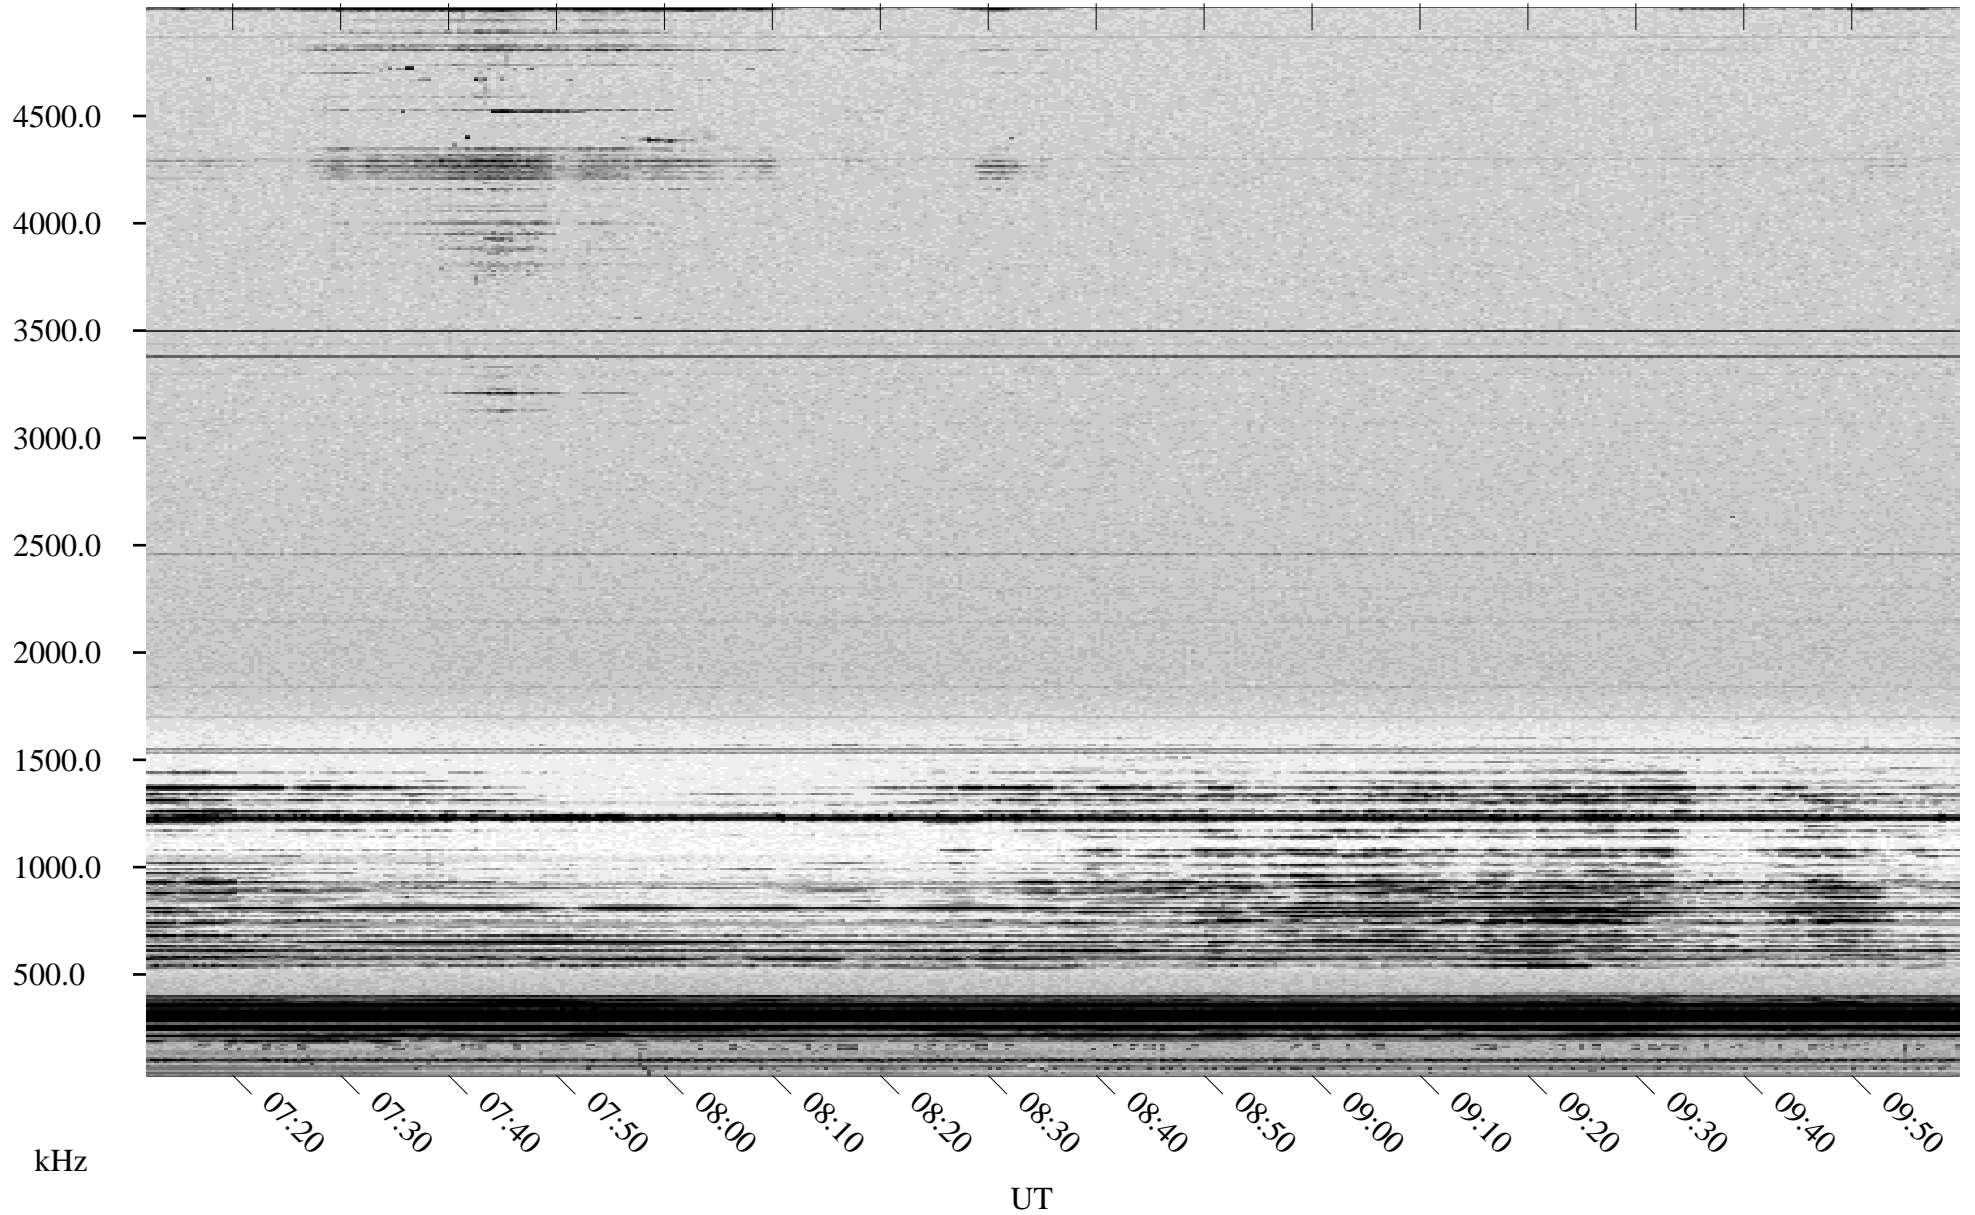

# 03/15/1998 Churchill, Manitoba

Linear Scale    Black = 161    White = 15

ch980731.r00m max\_12

Page 4

# 03/15/1998 Churchill, Manitoba

Linear Scale    Black = 161    White = 15

ch980731l.r00m max\_12

Page 5

# 03/15/1998 Churchill, Manitoba

Linear Scale    Black = 161    White = 15

ch980731.r00m max\_12

Page 6