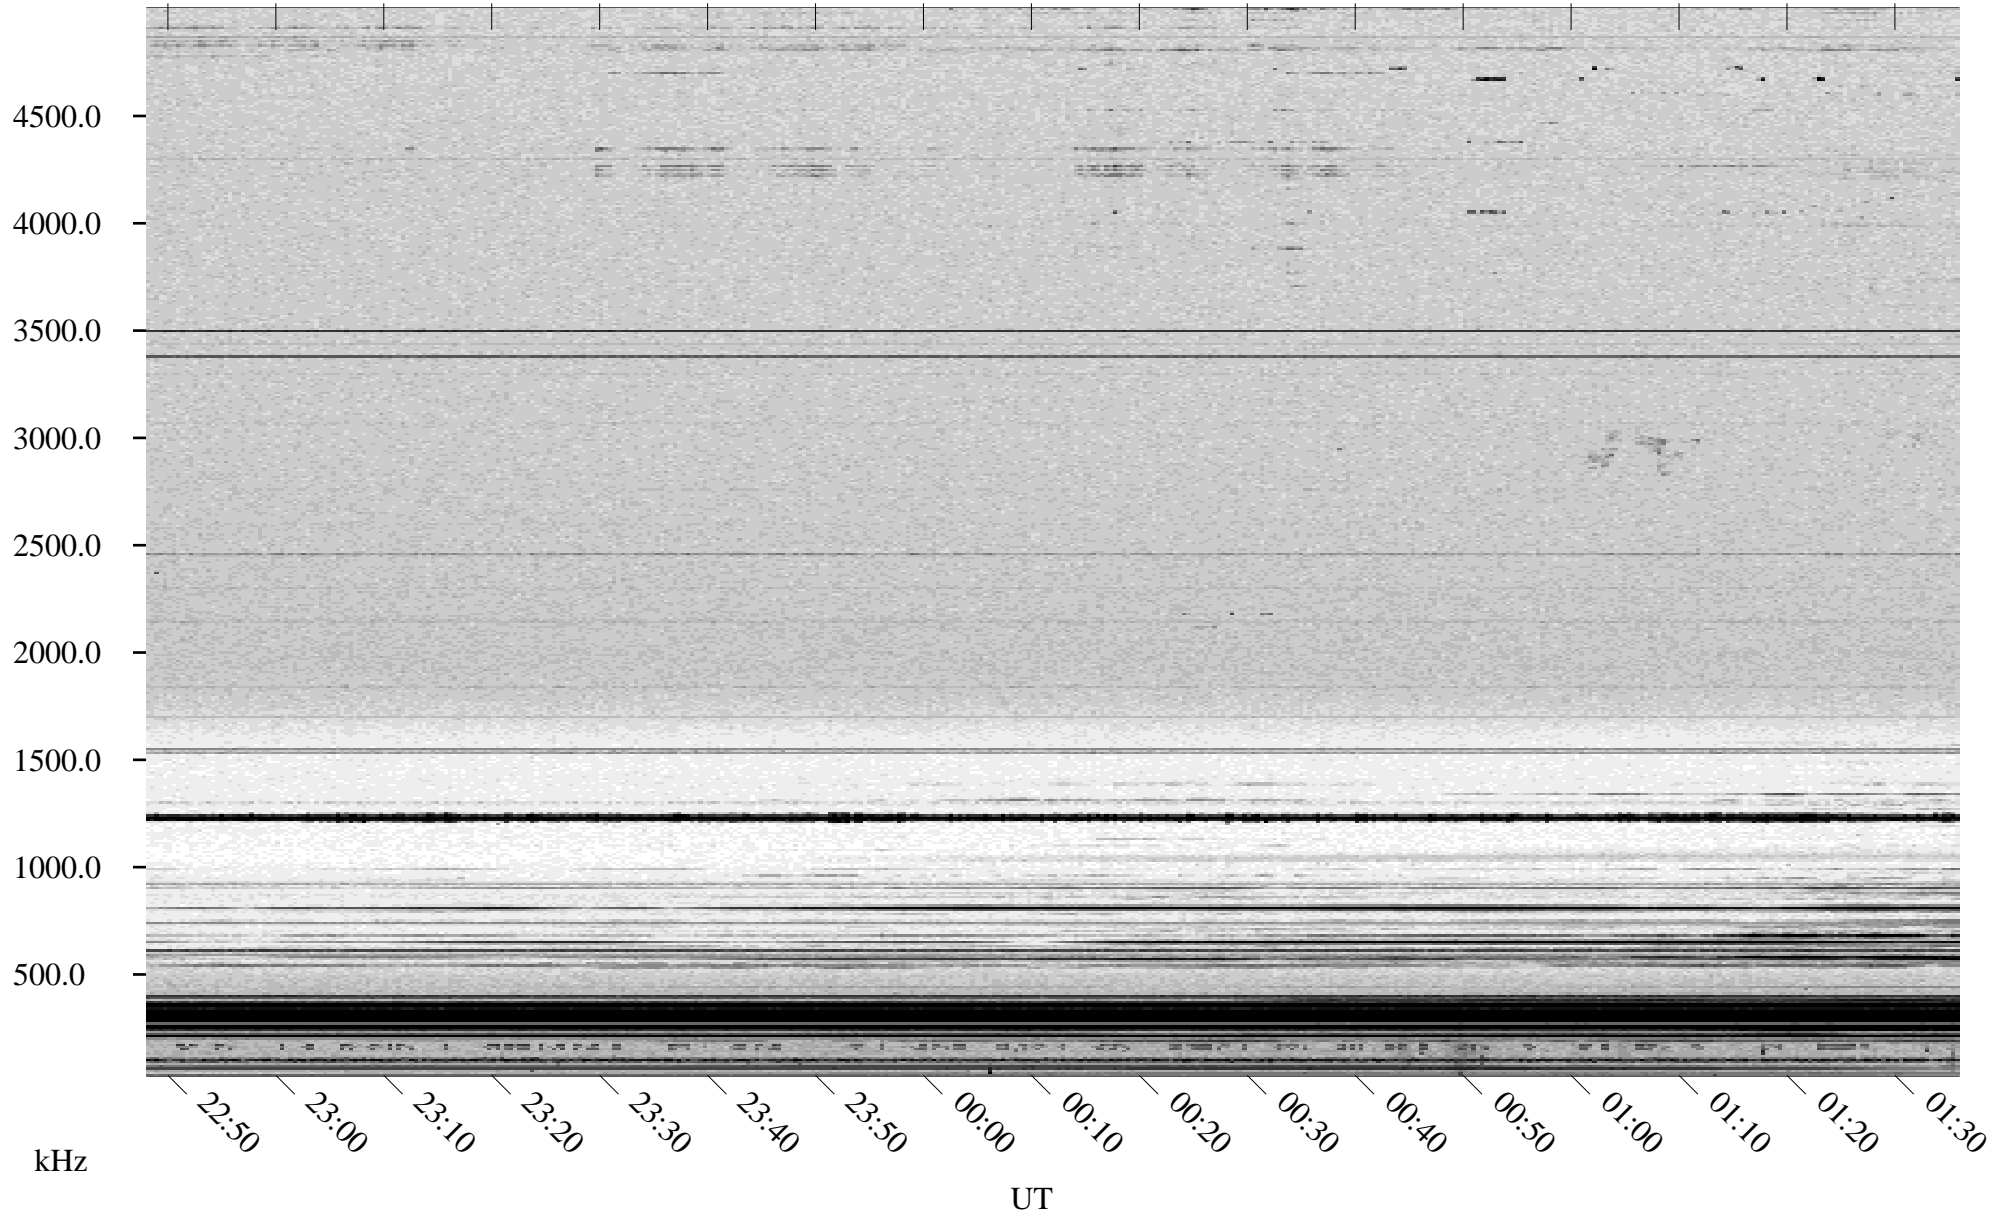

# 03/14/1998 Churchill, Manitoba

Linear Scale    Black = 161    White = 15

ch98073l.r00m max\_12

Page 1

# 03/14/1998 Churchill, Manitoba

Linear Scale    Black = 161    White = 15

ch980731.r00m max\_12

Page 2

# 03/15/1998 Churchill, Manitoba

Linear Scale    Black = 161    White = 15

ch980731.r00m max\_12

Page 3

# 03/15/1998 Churchill, Manitoba

Linear Scale    Black = 161    White = 15

ch980731.r00m max\_12

Page 4