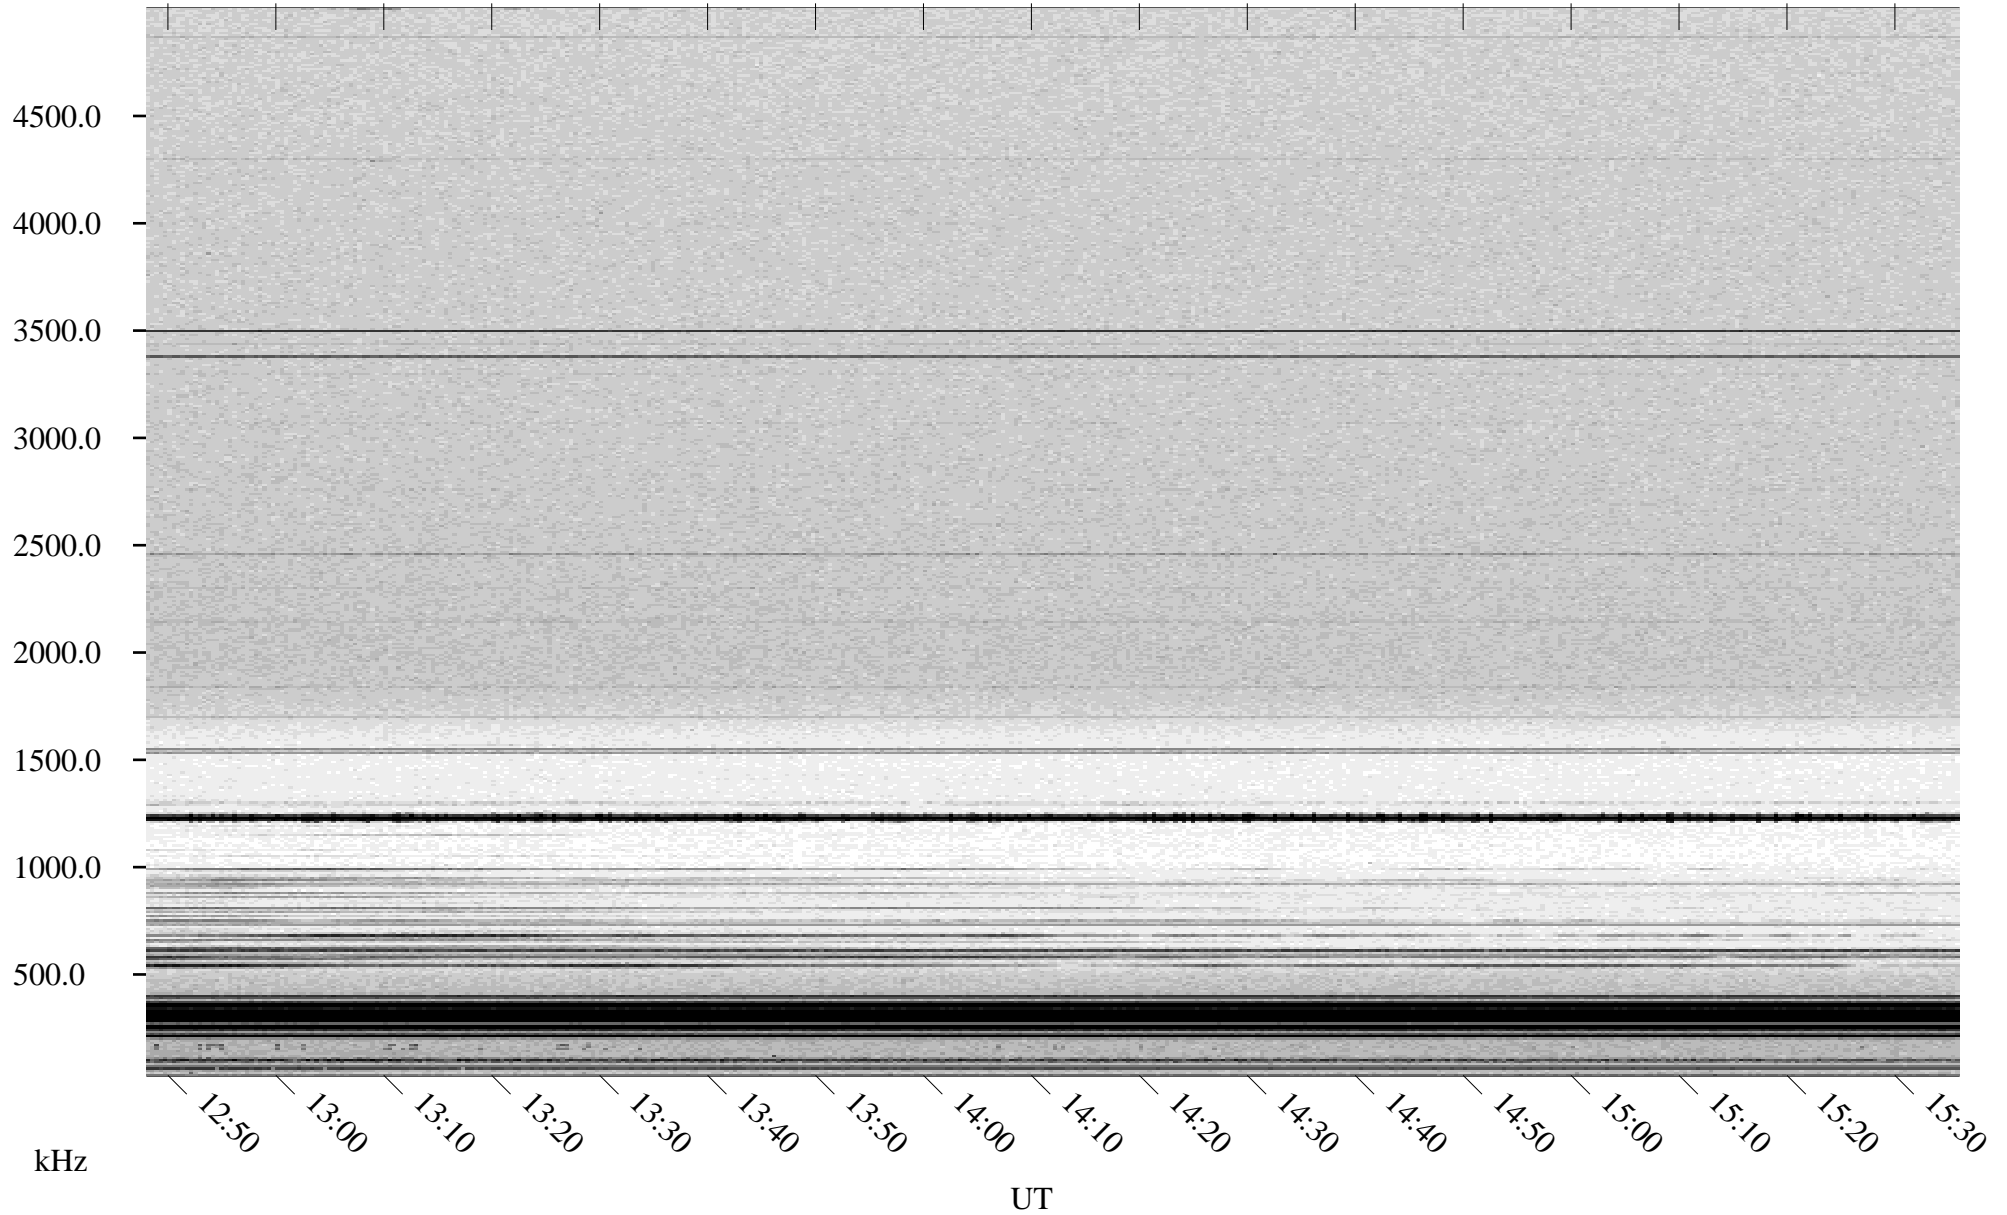

# 03/15/1998 Churchill, Manitoba

Linear Scale    Black = 161    White = 15

ch980731.r00m max\_12

Page 6

# 03/15/1998 Churchill, Manitoba

Linear Scale    Black = 161    White = 15

ch980731.r00m max\_12

Page 7

# 03/15/1998 Churchill, Manitoba

Linear Scale    Black = 161    White = 15

ch980731.r00m max\_12

Page 8