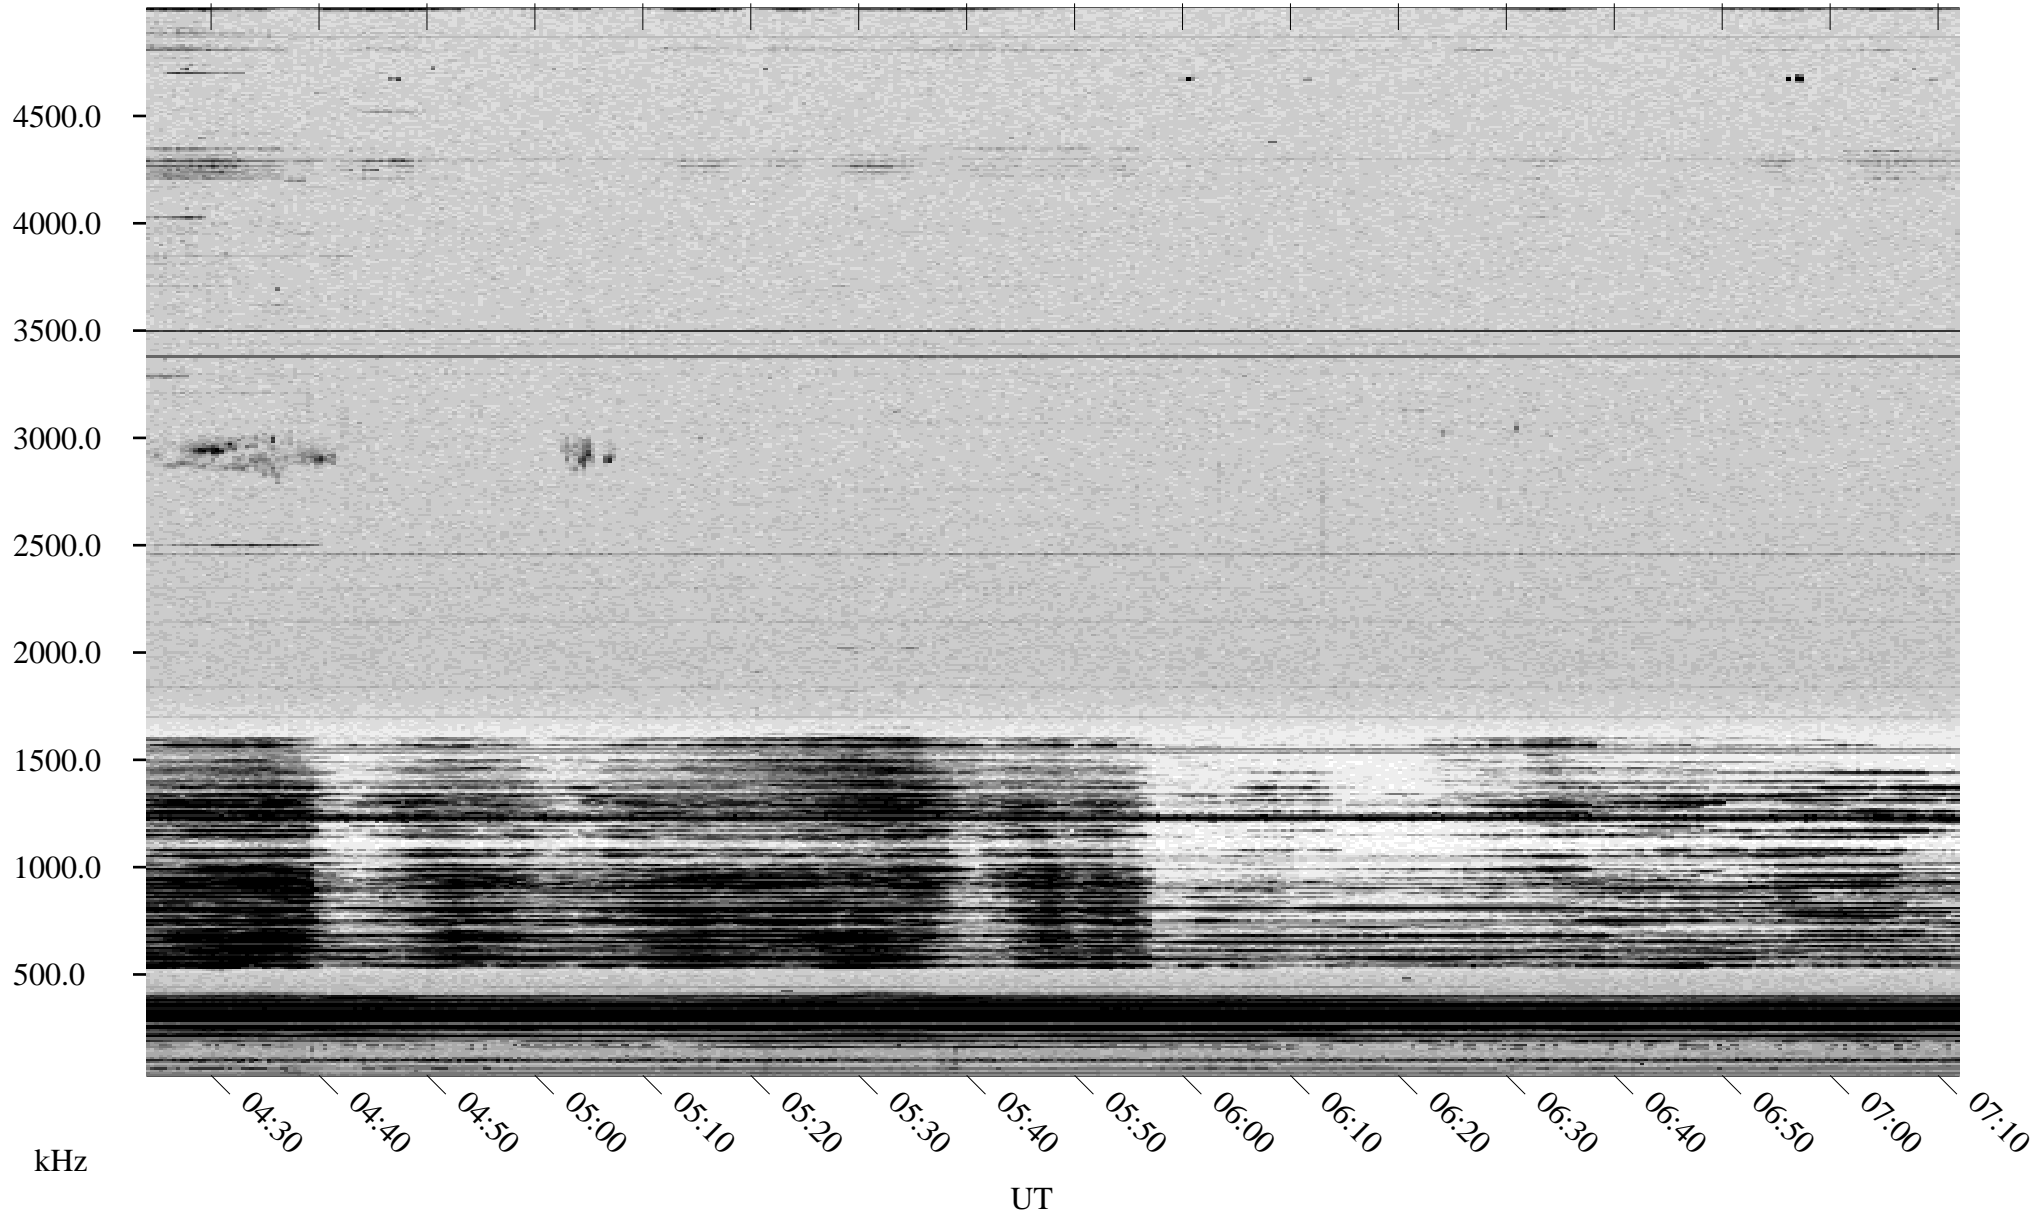

# 03/14/1998 Churchill, Manitoba

Linear Scale    Black = 161    White = 15

ch980731.r00m max\_12

Page 2

# 03/15/1998 Churchill, Manitoba

Linear Scale    Black = 161    White = 15

ch980731.r00m max\_12

Page 3

# 03/15/1998 Churchill, Manitoba

Linear Scale    Black = 161    White = 15

ch980731.r00m max\_12

Page 4