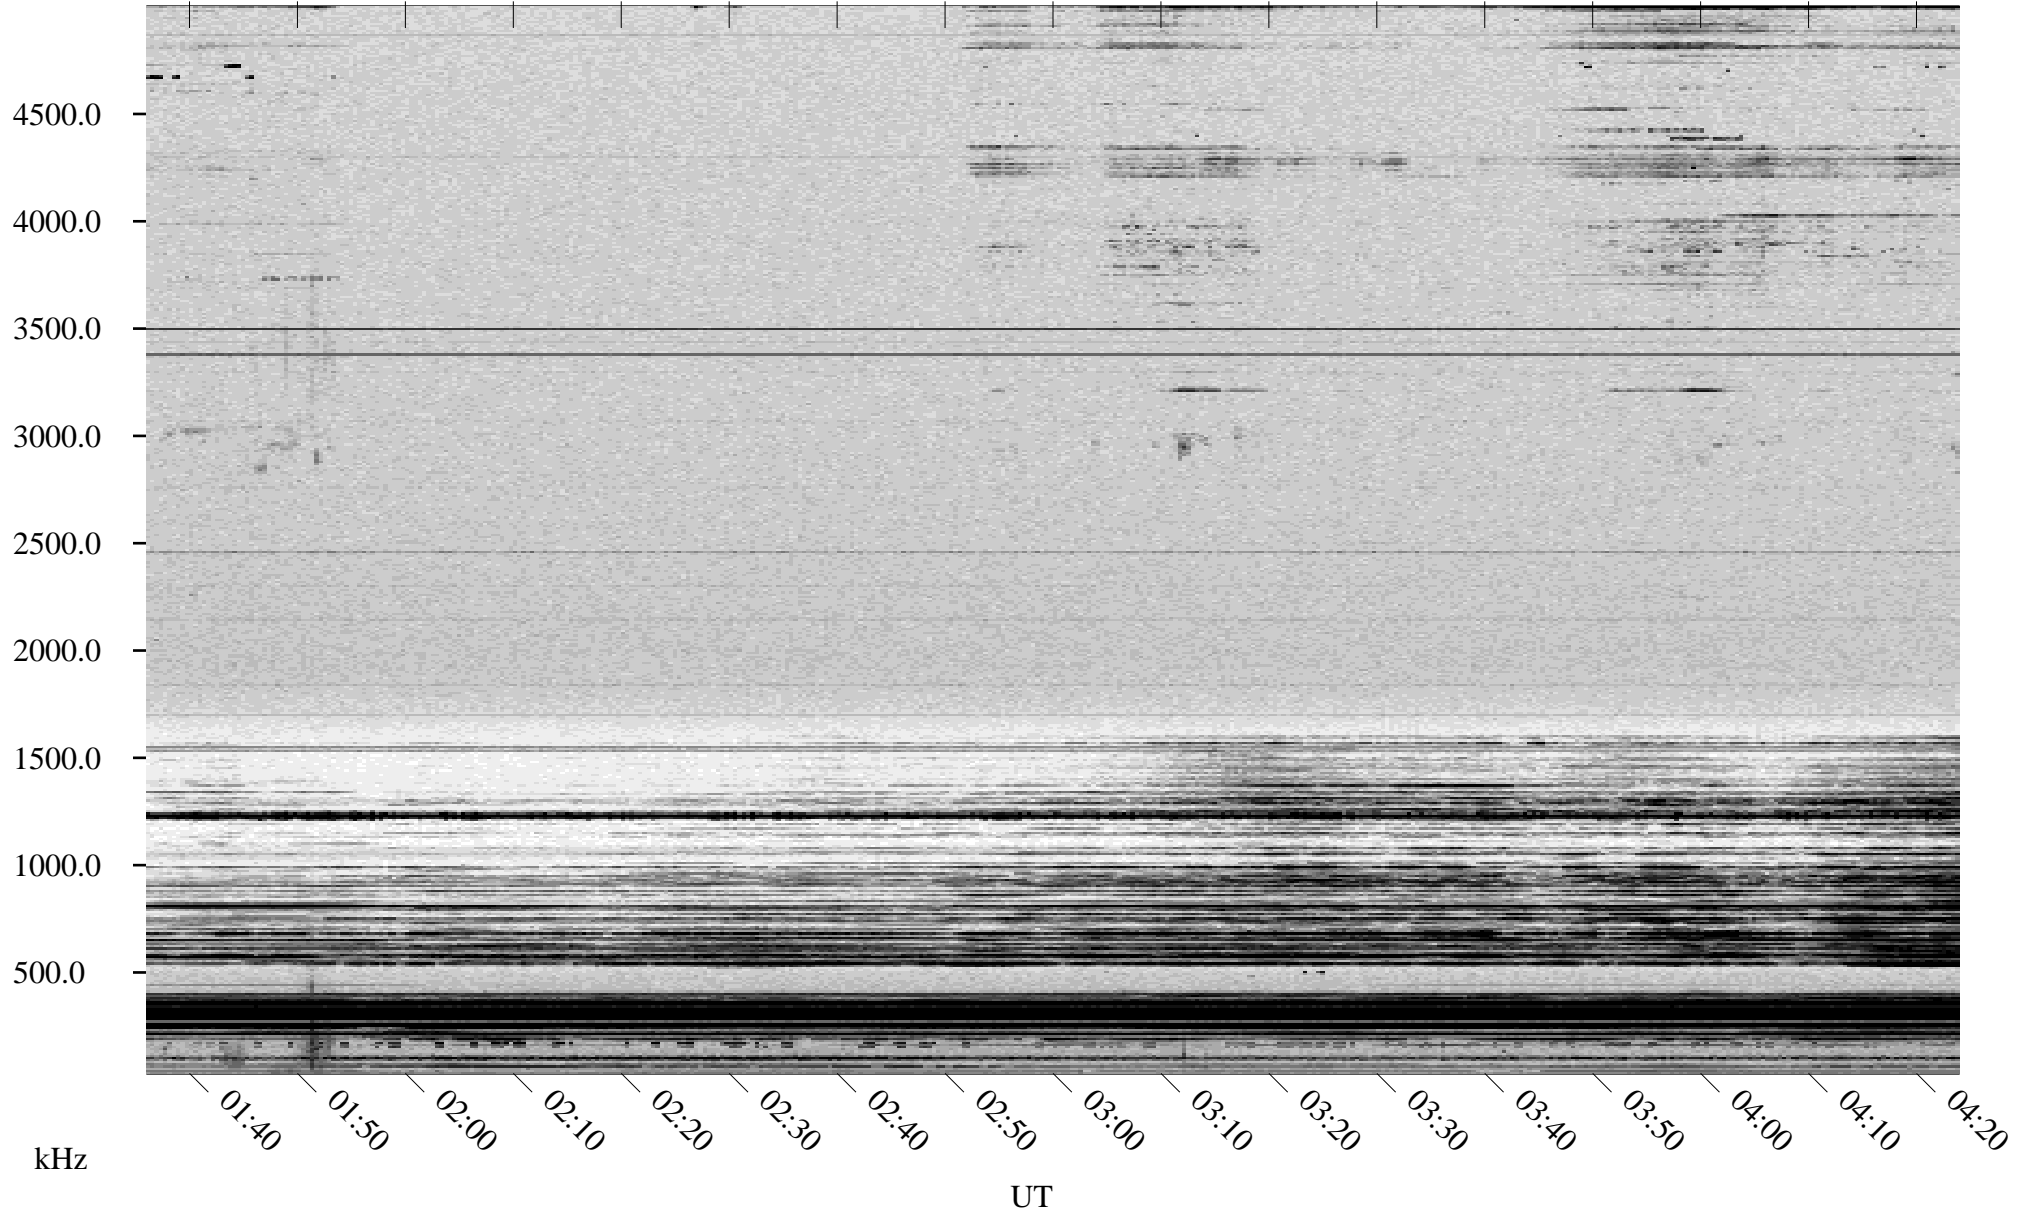

# 03/14/1998 Churchill, Manitoba

Linear Scale    Black = 161    White = 15

ch98073l.r00m max\_12

Page 1

# 03/14/1998 Churchill, Manitoba

Linear Scale    Black = 161    White = 15

ch980731.r00m max\_12

Page 2

# 03/15/1998 Churchill, Manitoba

Linear Scale    Black = 161    White = 15

ch980731.r00m max\_12

Page 3

# 03/15/1998 Churchill, Manitoba

Linear Scale    Black = 161    White = 15

ch980731.r00m max\_12

Page 4