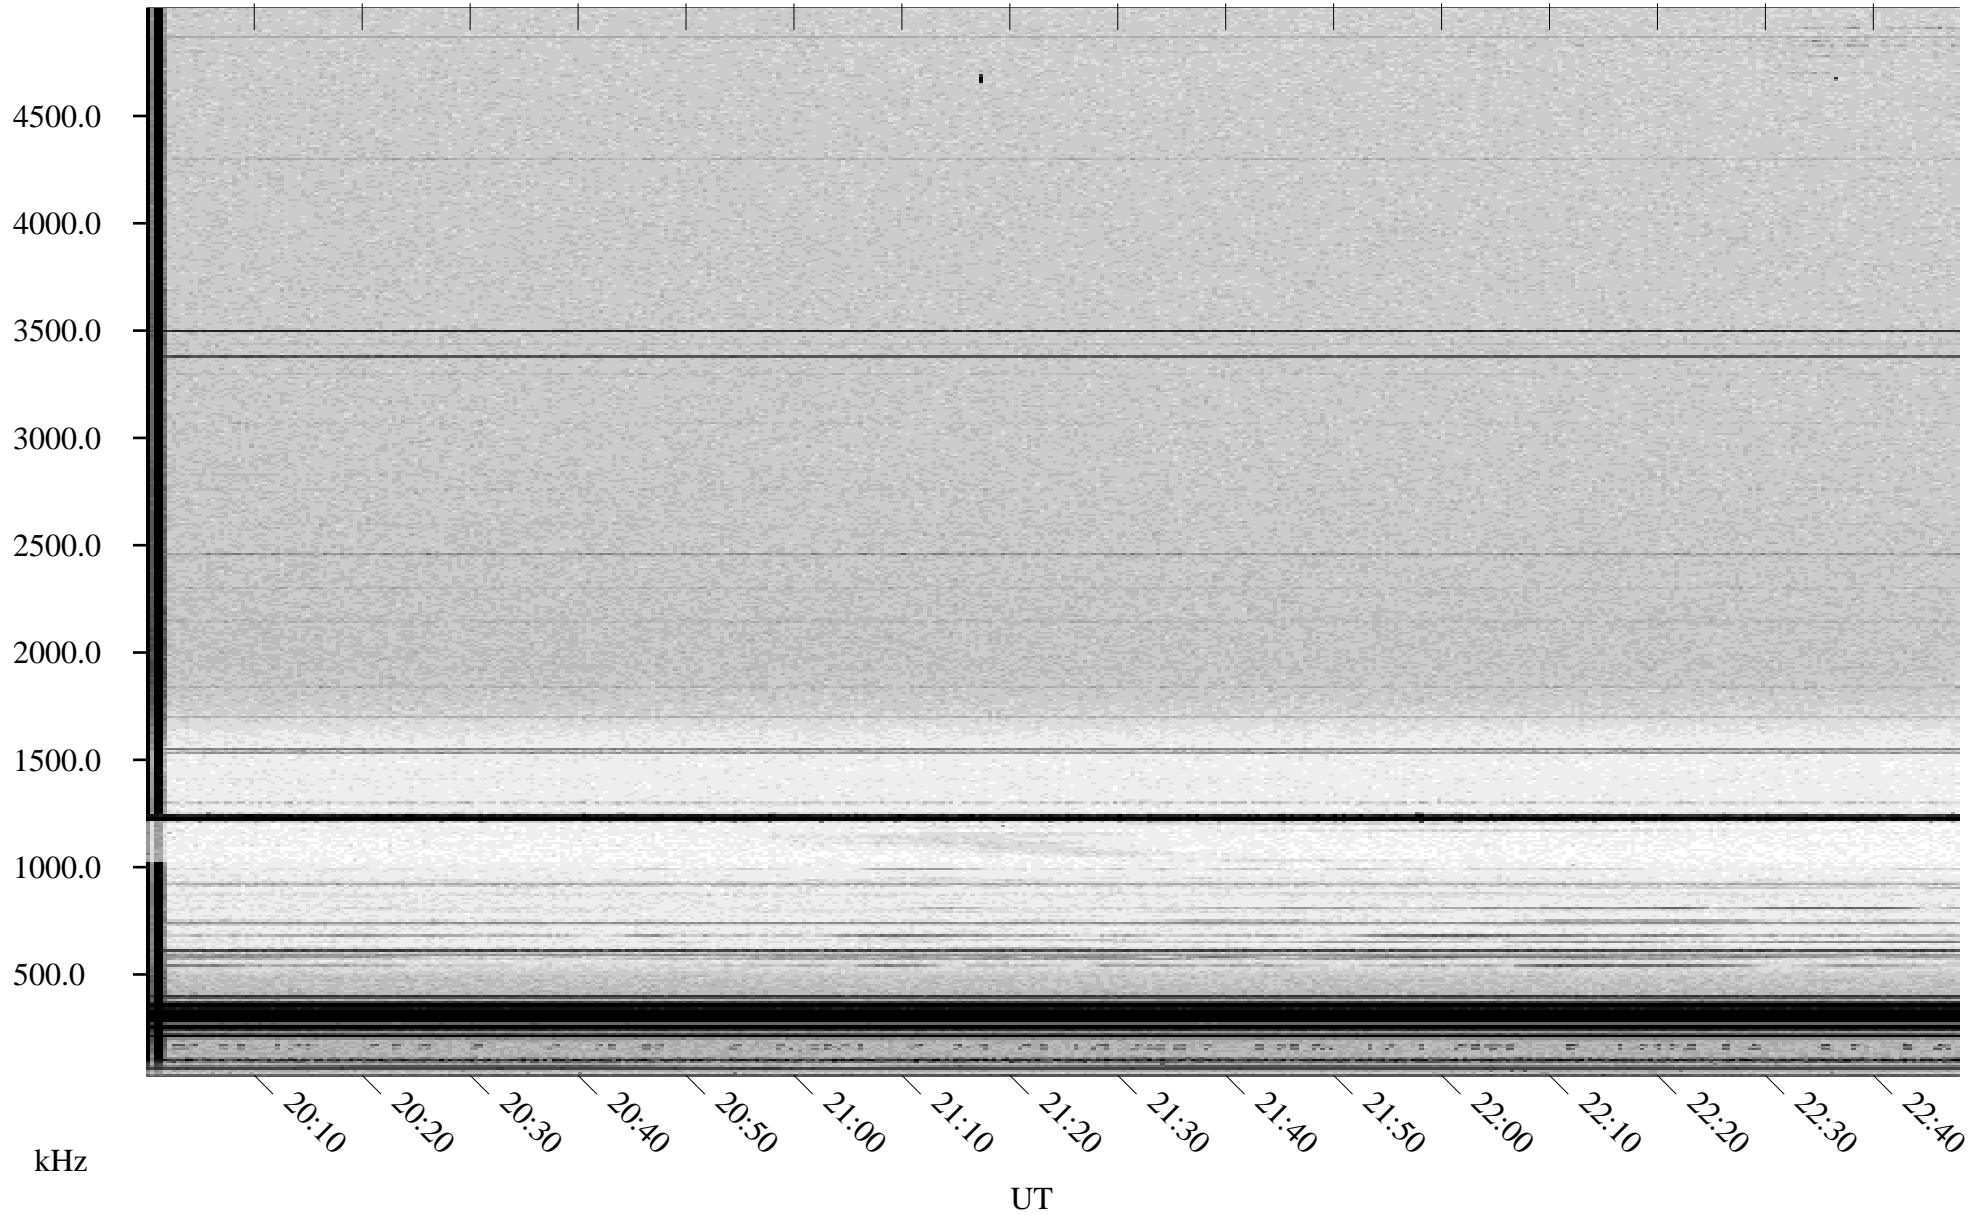

# 03/14/1998 Churchill, Manitoba

Linear Scale    Black = 161    White = 15

ch98073l.r00m max\_12

Page 1

# 03/14/1998 Churchill, Manitoba

Linear Scale    Black = 161    White = 15

ch980731.r00m max\_12

Page 2

# 03/15/1998 Churchill, Manitoba

Linear Scale    Black = 161    White = 15

ch980731.r00m max\_12

Page 3

# 03/15/1998 Churchill, Manitoba

Linear Scale    Black = 161    White = 15

ch980731.r00m max\_12

Page 4