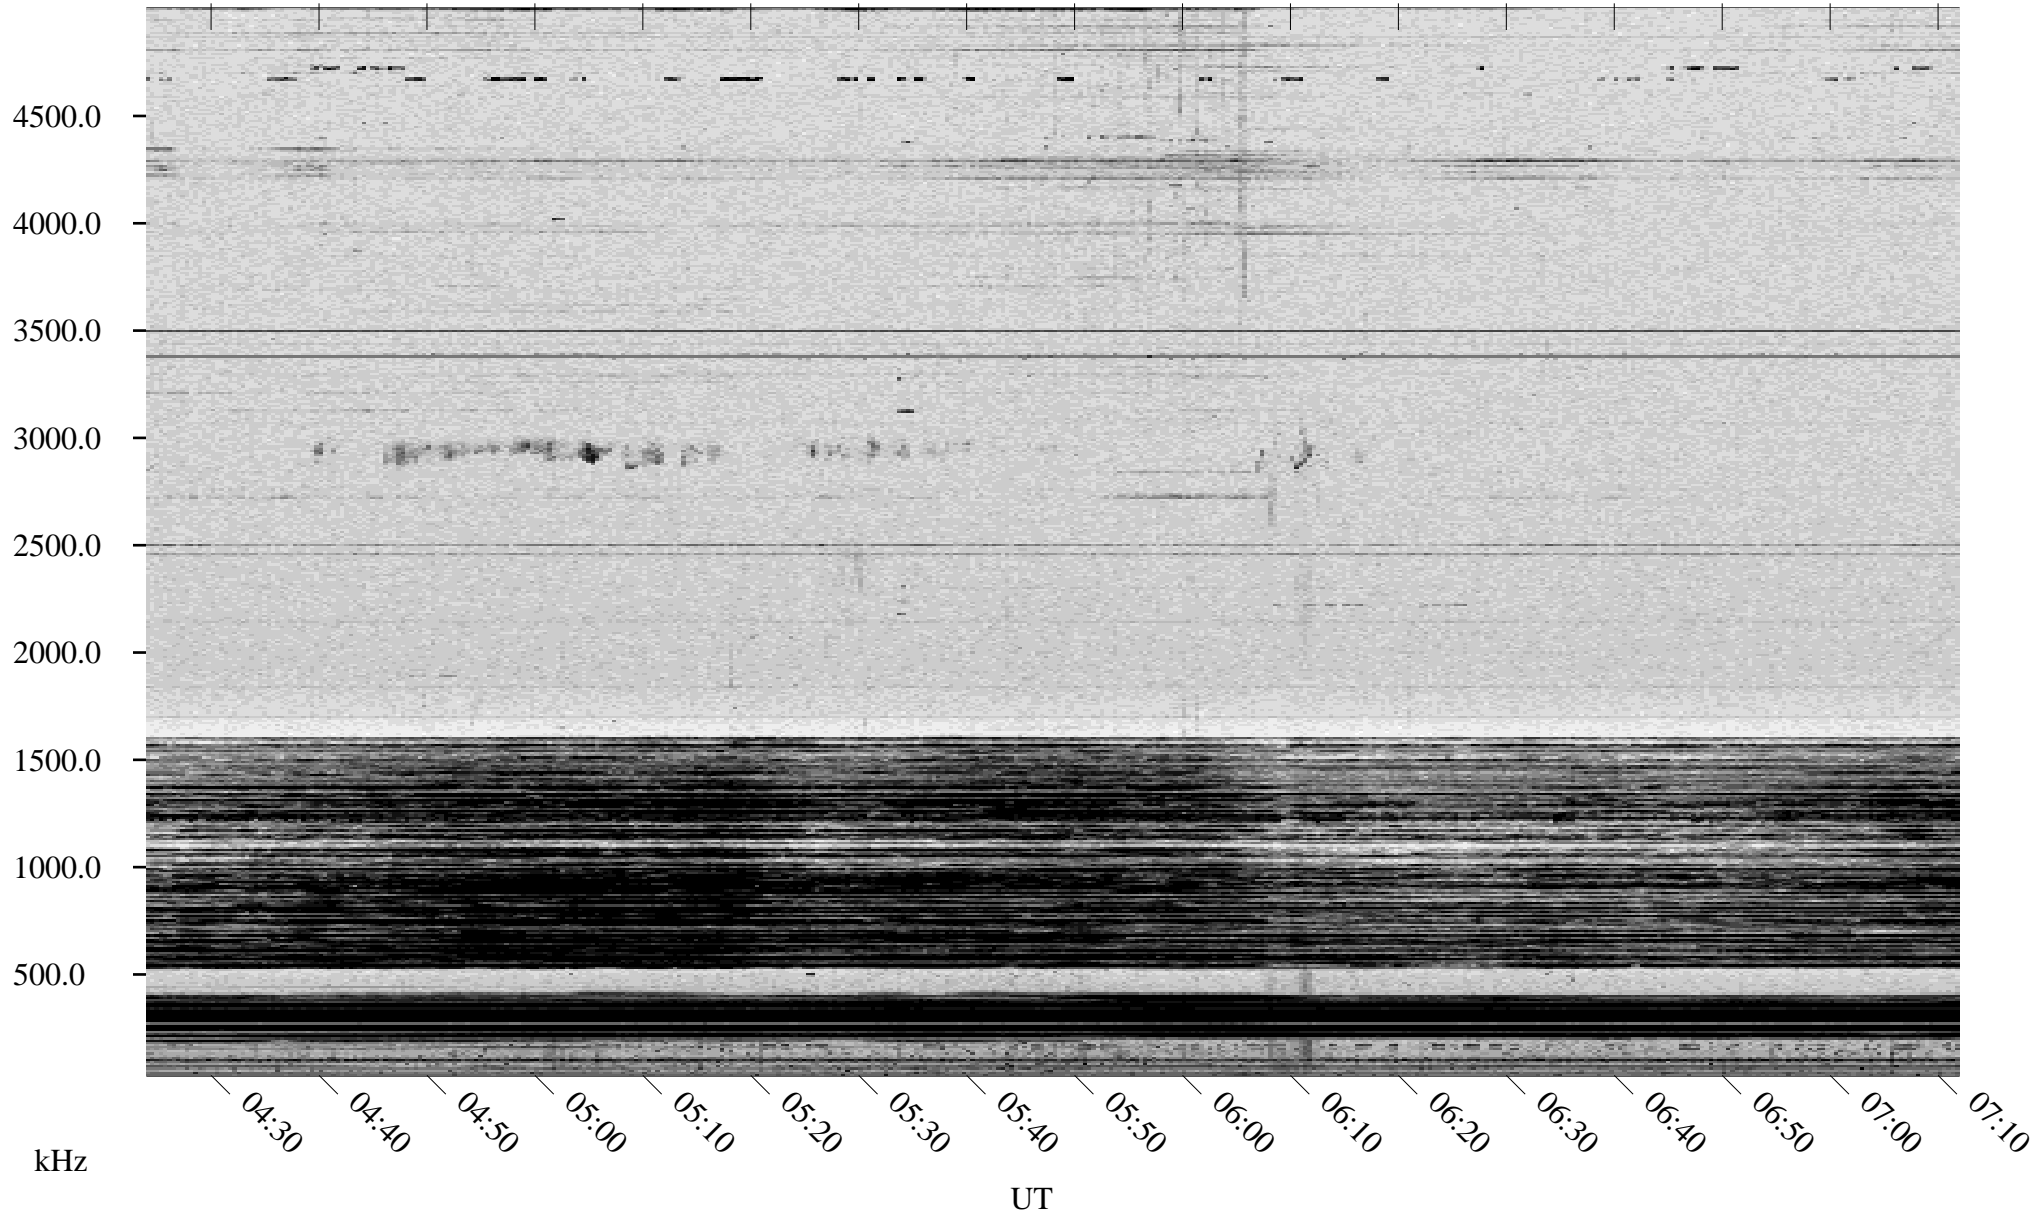

03/15/1998 Churchill, Manitoba

Linear Scale Black = 161 White = 15

ch98074l.r00m max_12

Page 1

03/15/1998 Churchill, Manitoba

Linear Scale Black = 161 White = 15

ch98074l.r00m max_12

Page 2

03/16/1998 Churchill, Manitoba

Linear Scale Black = 161 White = 15

ch98074l.r00m max_12

Page 3

03/16/1998 Churchill, Manitoba

Linear Scale Black = 161 White = 15

ch98074l.r00m max_12

Page 4

03/16/1998 Churchill, Manitoba

Linear Scale Black = 161 White = 15

ch98074l.r00m max_12

Page 5

03/16/1998 Churchill, Manitoba

Linear Scale Black = 161 White = 15

ch98074l.r00m max_12

Page 6

03/16/1998 Churchill, Manitoba

Linear Scale Black = 161 White = 15

ch98074l.r00m max_12

Page 7

03/16/1998 Churchill, Manitoba

Linear Scale Black = 161 White = 15

ch98074l.r00m max_12

Page 8