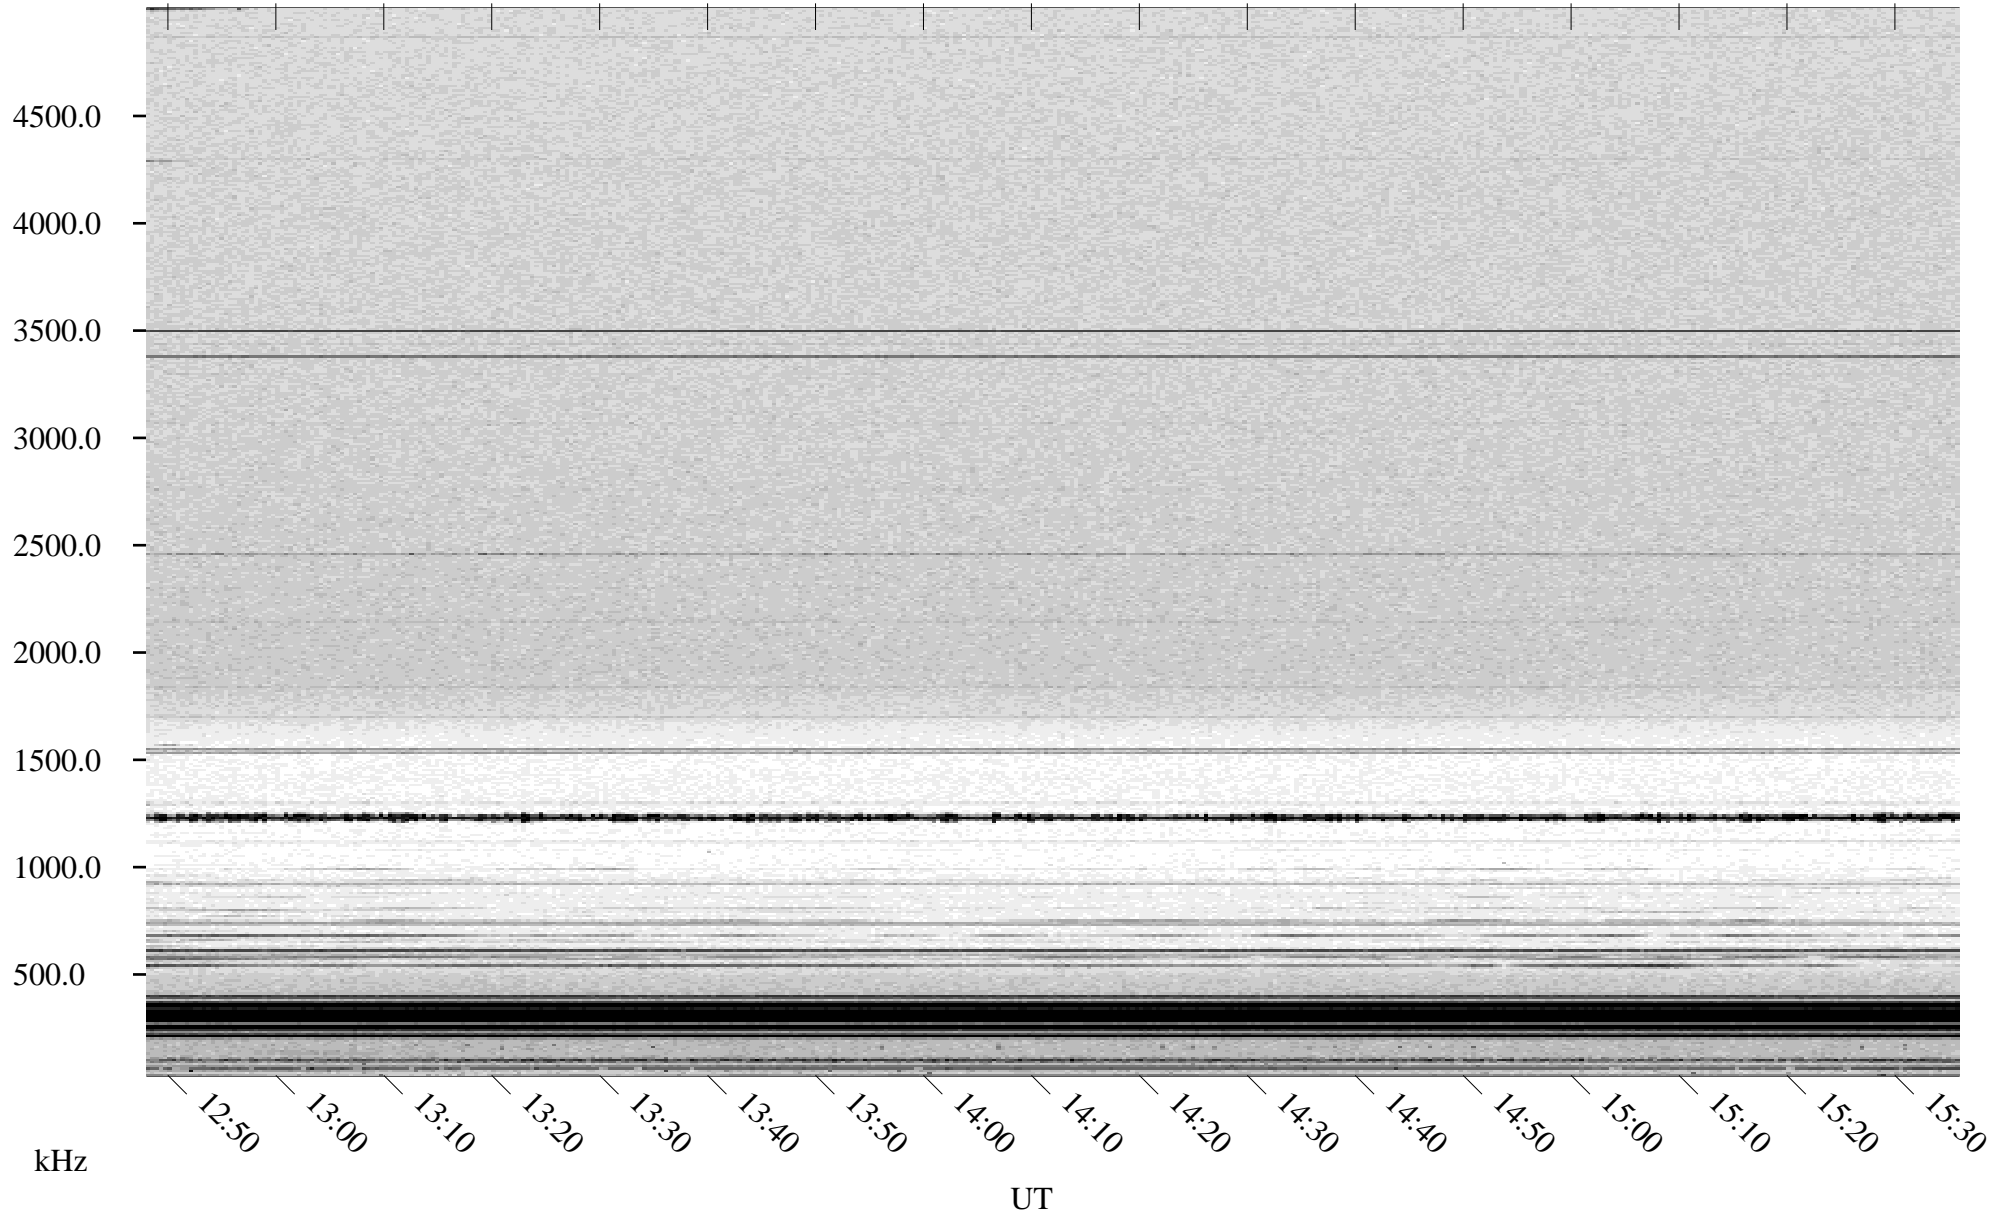

03/15/1998 Churchill, Manitoba

Linear Scale Black = 161 White = 15

ch98074l.r00m max_12

Page 1

03/15/1998 Churchill, Manitoba

Linear Scale Black = 161 White = 15

ch98074l.r00m max_12

Page 2

03/16/1998 Churchill, Manitoba

Linear Scale Black = 161 White = 15

ch98074l.r00m max_12

Page 3

03/16/1998 Churchill, Manitoba

Linear Scale Black = 161 White = 15

ch98074l.r00m max_12

Page 4

03/16/1998 Churchill, Manitoba

Linear Scale Black = 161 White = 15

ch98074l.r00m max_12

Page 5

03/16/1998 Churchill, Manitoba

Linear Scale Black = 161 White = 15

ch98074l.r00m max_12

Page 6

03/16/1998 Churchill, Manitoba

Linear Scale Black = 161 White = 15

ch98074l.r00m max_12

Page 7

03/16/1998 Churchill, Manitoba

Linear Scale Black = 161 White = 15

ch98074l.r00m max_12

Page 8