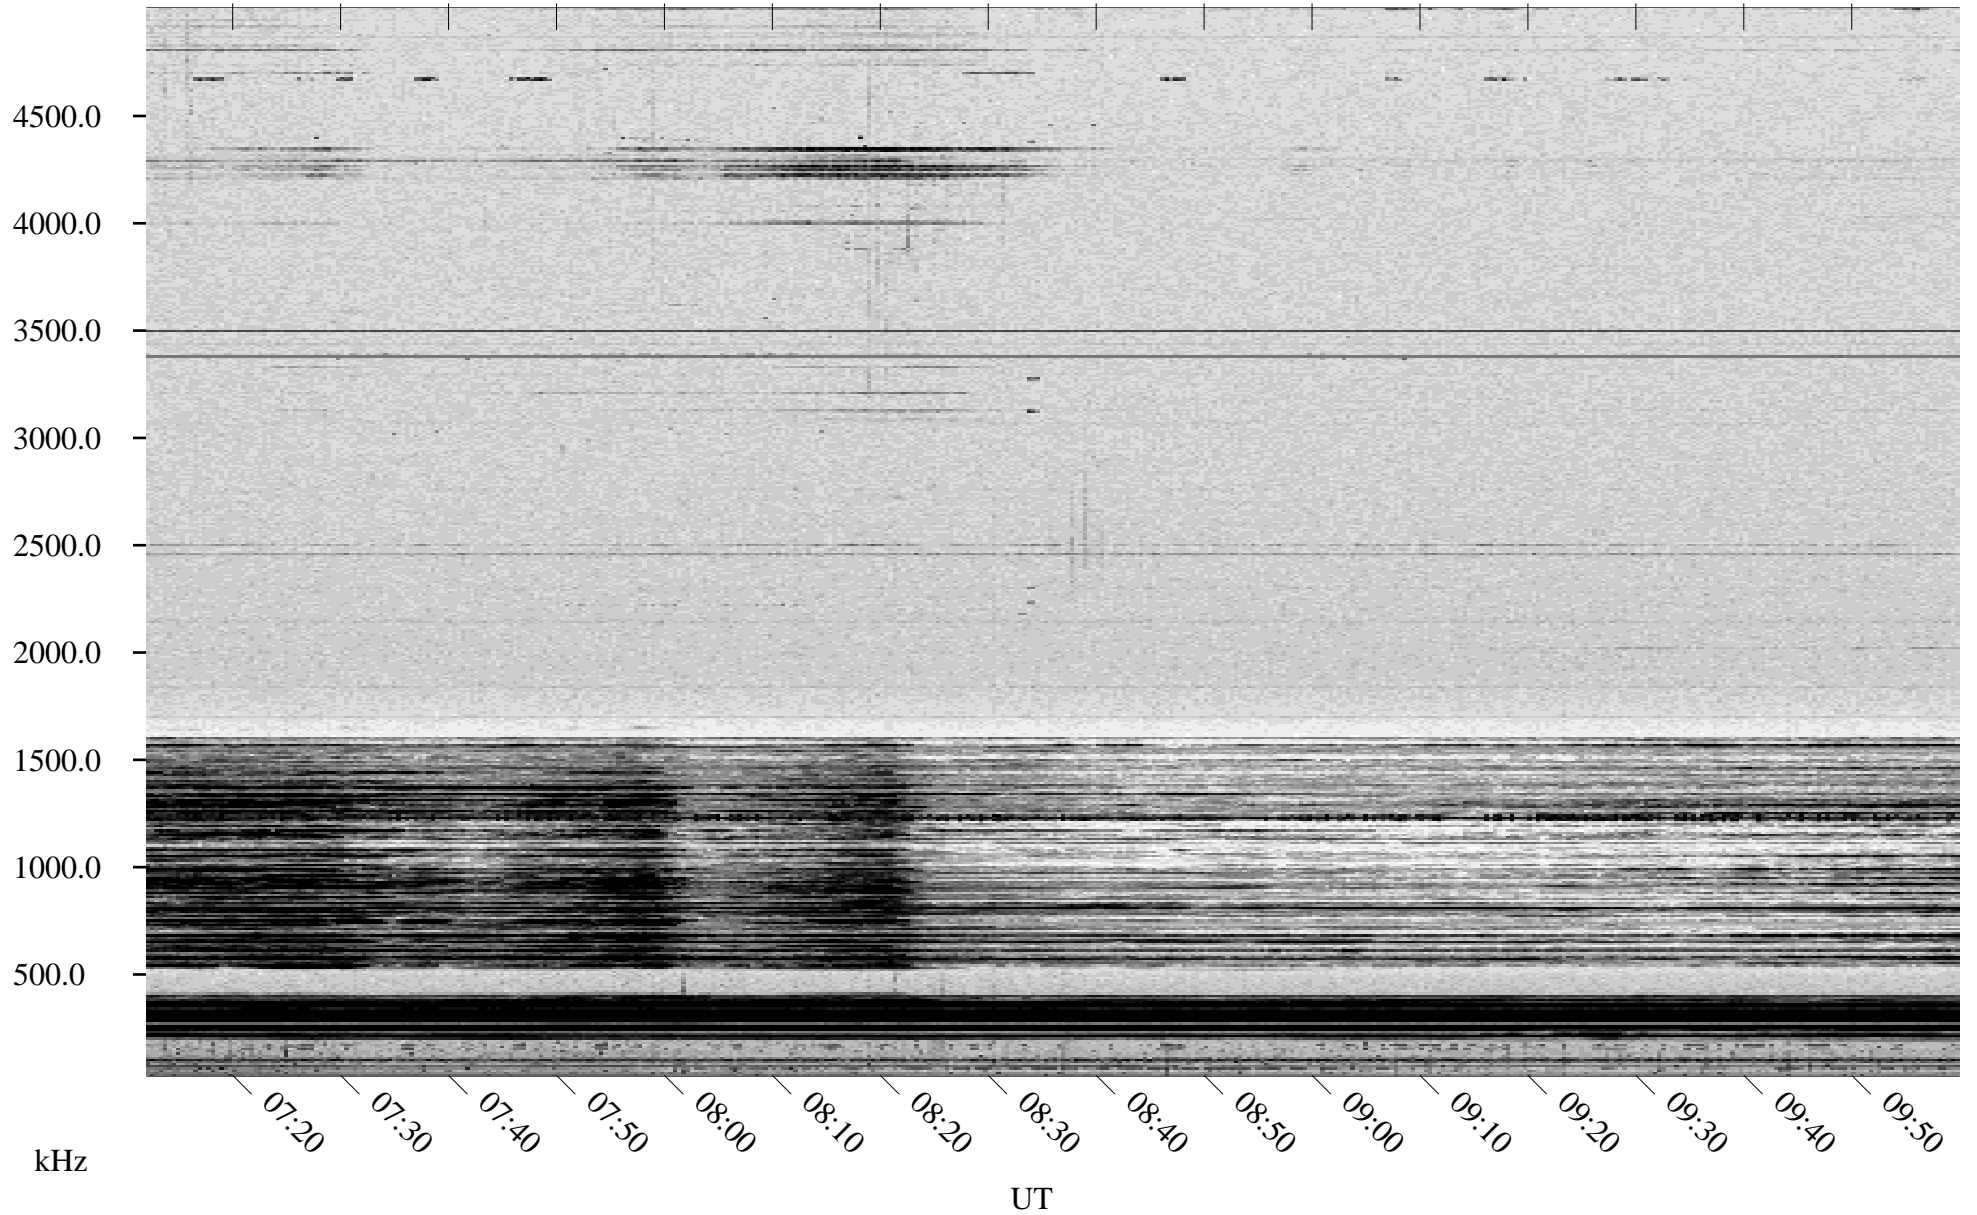

03/15/1998 Churchill, Manitoba

Linear Scale Black = 161 White = 15

ch98074l.r00m max_12

Page 1

03/15/1998 Churchill, Manitoba

Linear Scale Black = 161 White = 15

ch98074l.r00m max_12

Page 2

03/16/1998 Churchill, Manitoba

Linear Scale Black = 161 White = 15

ch98074l.r00m max_12

Page 3

03/16/1998 Churchill, Manitoba

Linear Scale Black = 161 White = 15

ch98074l.r00m max_12

Page 4

03/16/1998 Churchill, Manitoba

Linear Scale Black = 161 White = 15

ch98074l.r00m max_12

Page 5

03/16/1998 Churchill, Manitoba

Linear Scale Black = 161 White = 15

ch98074l.r00m max_12

Page 6

03/16/1998 Churchill, Manitoba

Linear Scale Black = 161 White = 15

ch98074l.r00m max_12

Page 7

03/16/1998 Churchill, Manitoba

Linear Scale Black = 161 White = 15

ch98074l.r00m max_12

Page 8