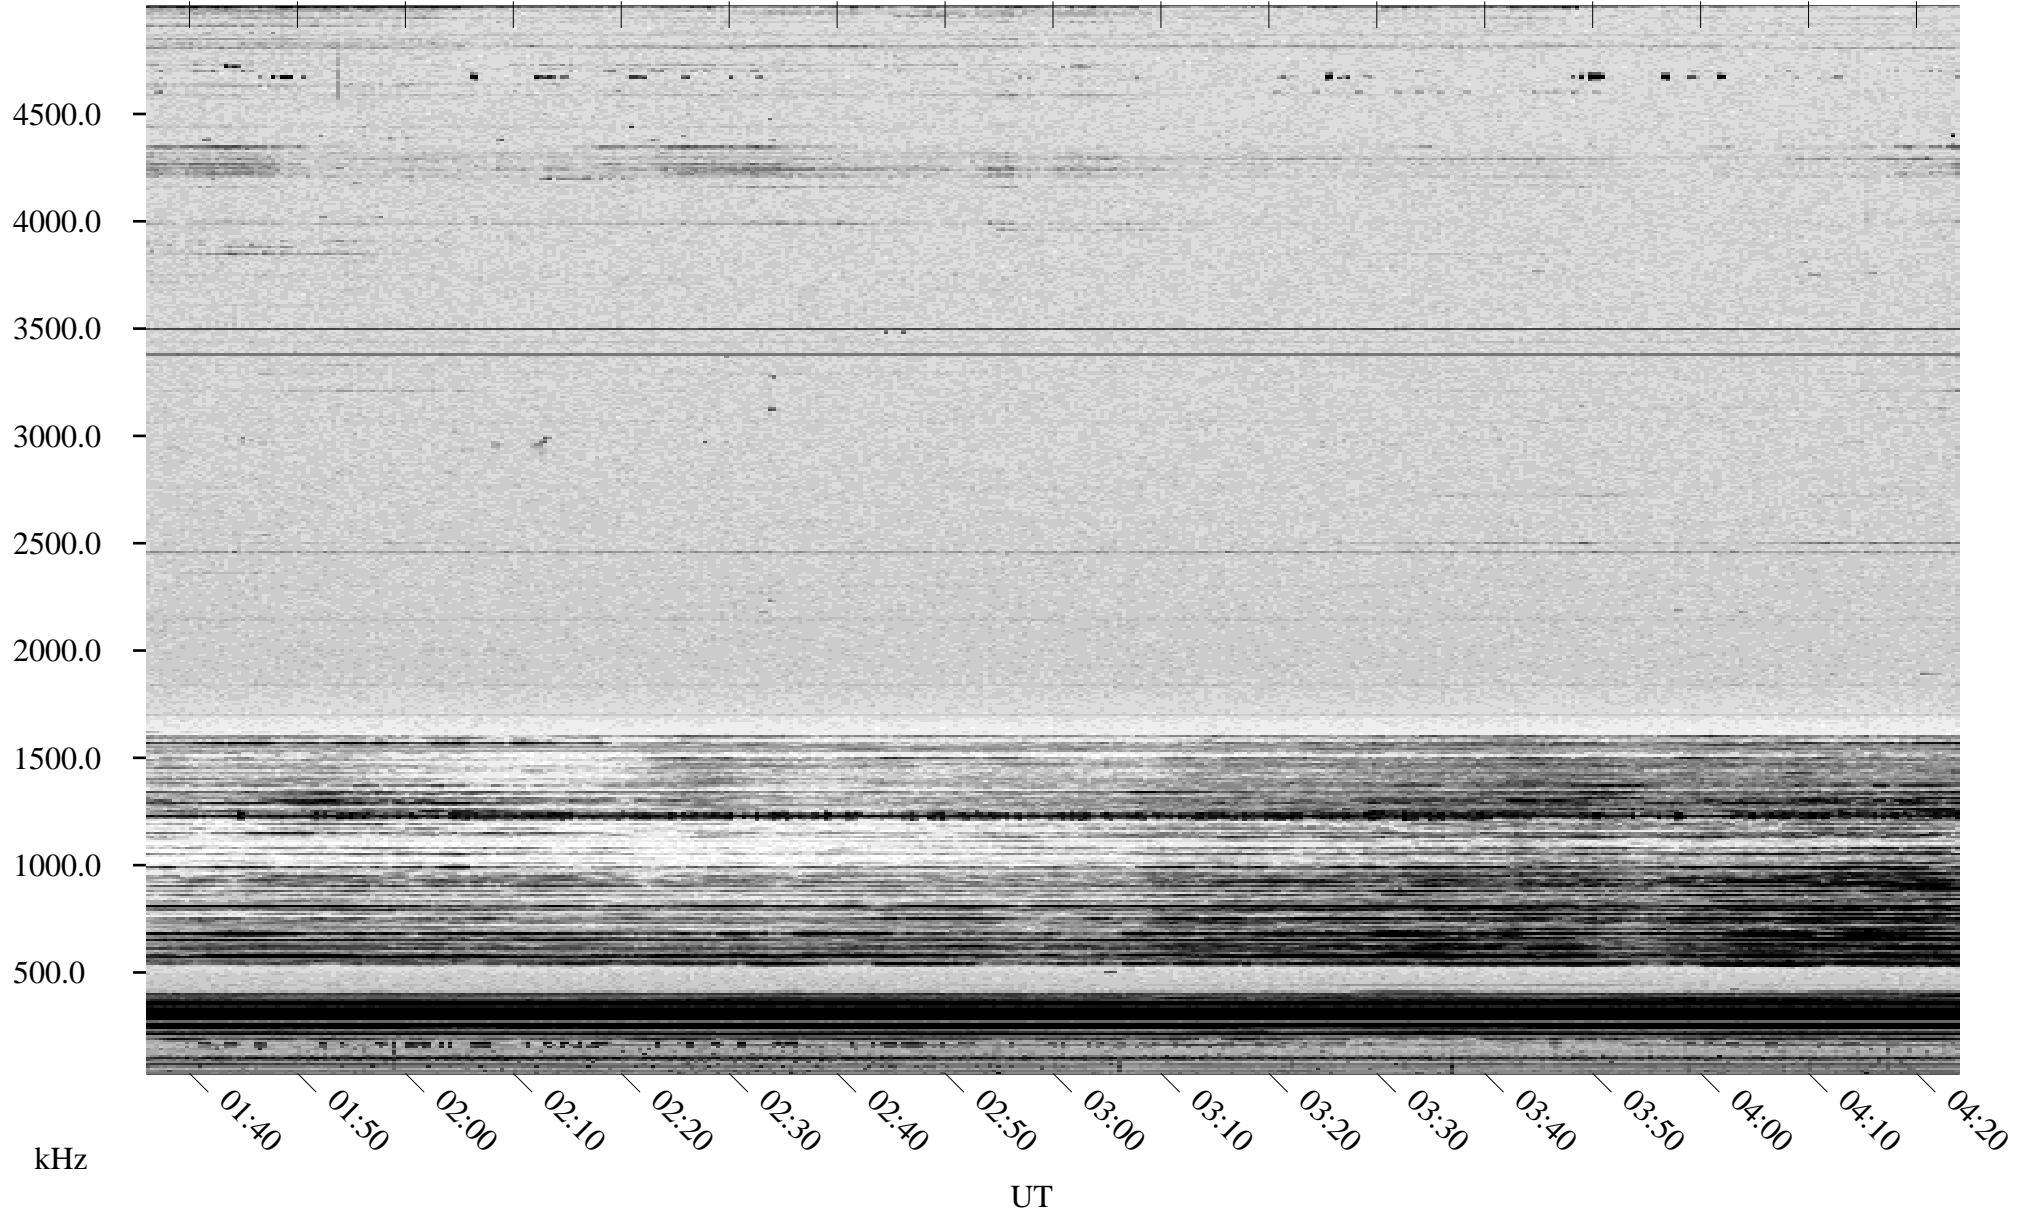

03/15/1998 Churchill, Manitoba

Linear Scale Black = 161 White = 15

ch98074l.r00m max_12

Page 1

03/15/1998 Churchill, Manitoba

Linear Scale Black = 161 White = 15

ch98074l.r00m max_12

Page 2

03/16/1998 Churchill, Manitoba

Linear Scale Black = 161 White = 15

ch98074l.r00m max_12

Page 3

03/16/1998 Churchill, Manitoba

Linear Scale Black = 161 White = 15

ch98074l.r00m max_12

Page 4

03/16/1998 Churchill, Manitoba

Linear Scale Black = 161 White = 15

ch98074l.r00m max_12

Page 5

03/16/1998 Churchill, Manitoba

Linear Scale Black = 161 White = 15

ch98074l.r00m max_12

Page 6

03/16/1998 Churchill, Manitoba

Linear Scale Black = 161 White = 15

ch98074l.r00m max_12

Page 7

03/16/1998 Churchill, Manitoba

Linear Scale Black = 161 White = 15

ch98074l.r00m max_12

Page 8