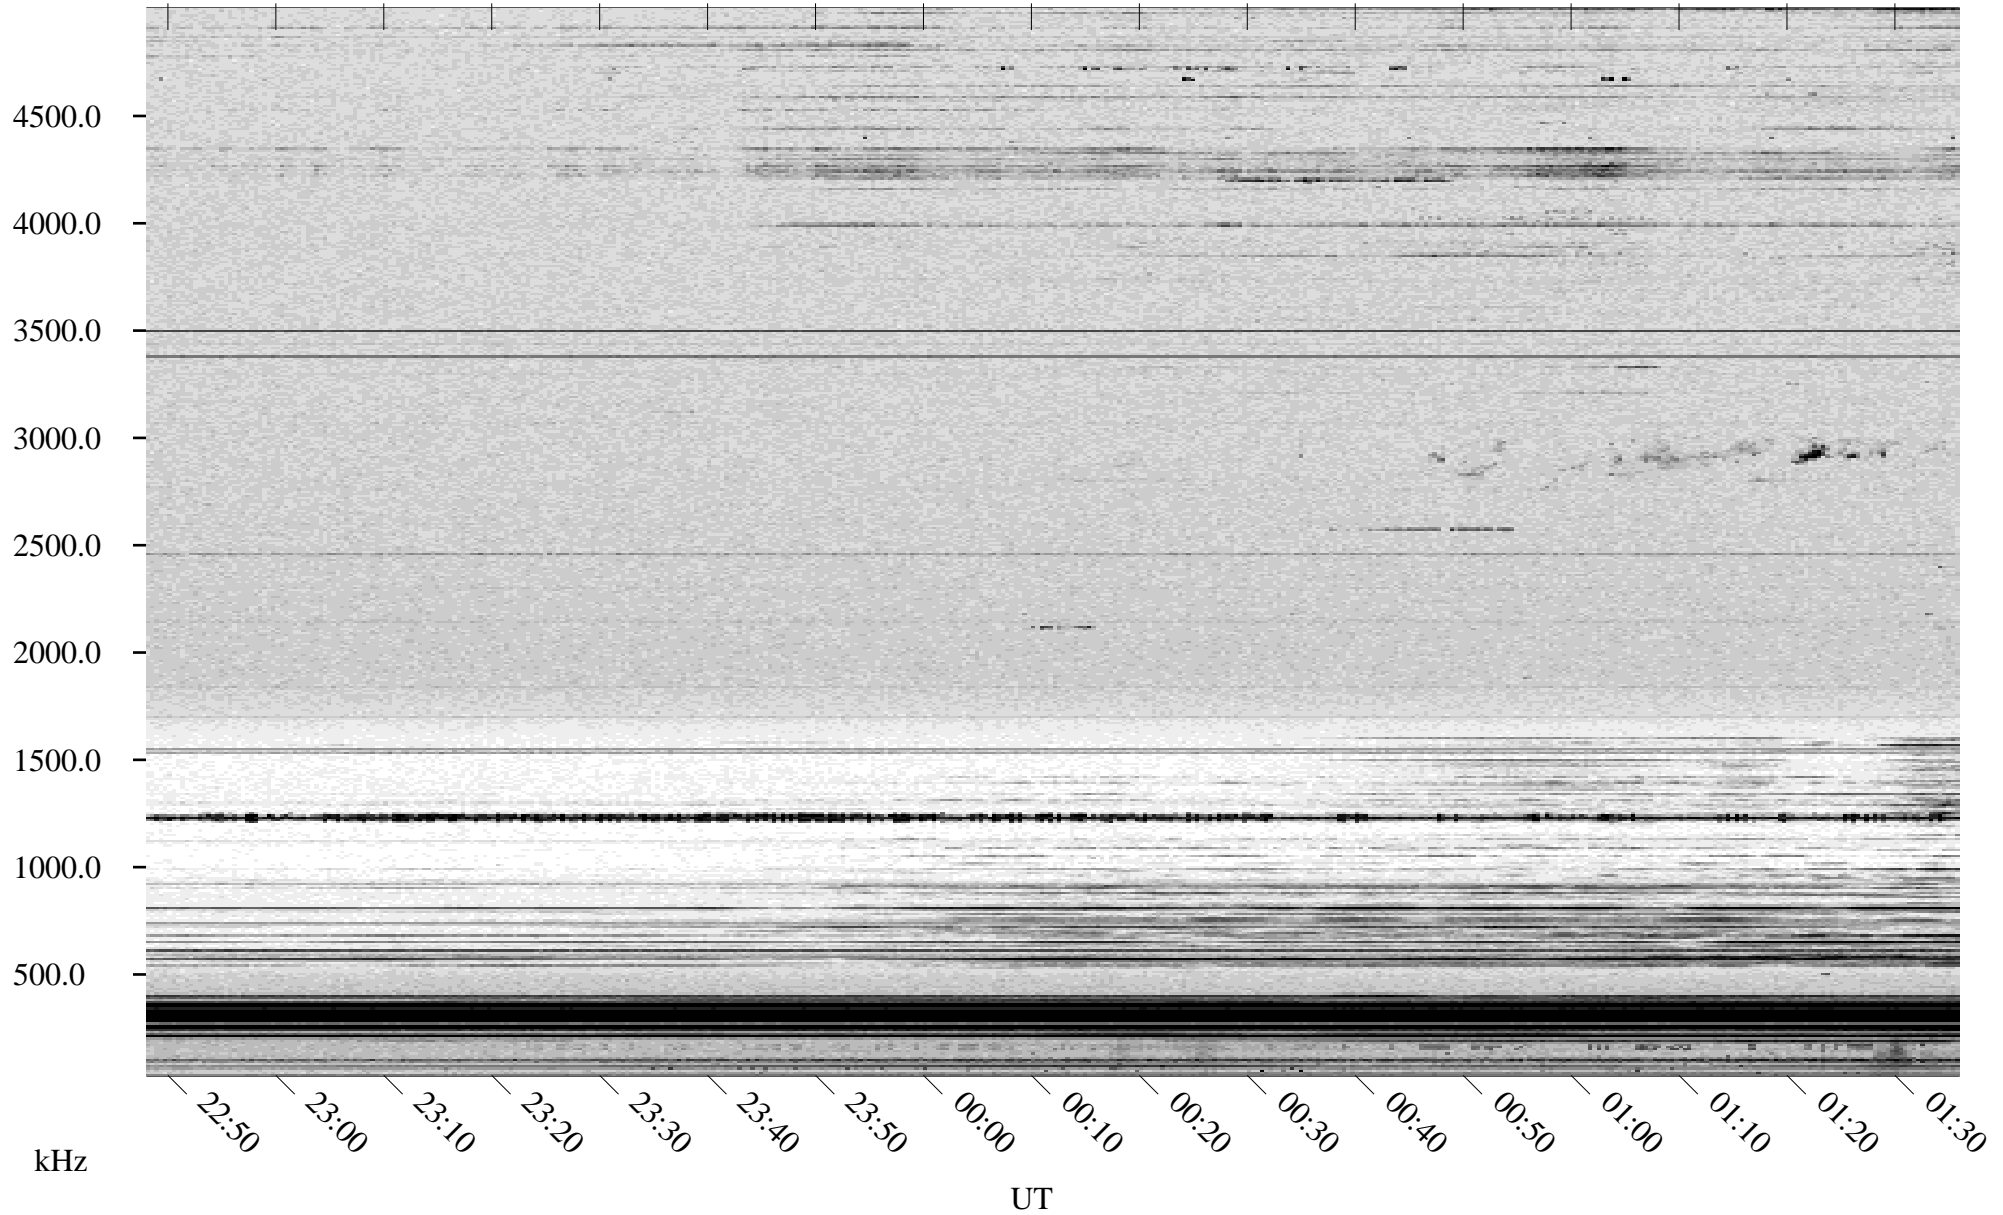

03/15/1998 Churchill, Manitoba

Linear Scale Black = 161 White = 15

ch98074l.r00m max_12

Page 1

03/15/1998 Churchill, Manitoba

Linear Scale Black = 161 White = 15

ch98074l.r00m max_12

Page 2

03/16/1998 Churchill, Manitoba

Linear Scale Black = 161 White = 15

ch98074l.r00m max_12

Page 3

03/16/1998 Churchill, Manitoba

Linear Scale Black = 161 White = 15

ch98074l.r00m max_12

Page 4

03/16/1998 Churchill, Manitoba

Linear Scale Black = 161 White = 15

ch98074l.r00m max_12

Page 5

03/16/1998 Churchill, Manitoba

Linear Scale Black = 161 White = 15

ch98074l.r00m max_12

Page 6

03/16/1998 Churchill, Manitoba

Linear Scale Black = 161 White = 15

ch98074l.r00m max_12

Page 7

03/16/1998 Churchill, Manitoba

Linear Scale Black = 161 White = 15

ch98074l.r00m max_12

Page 8