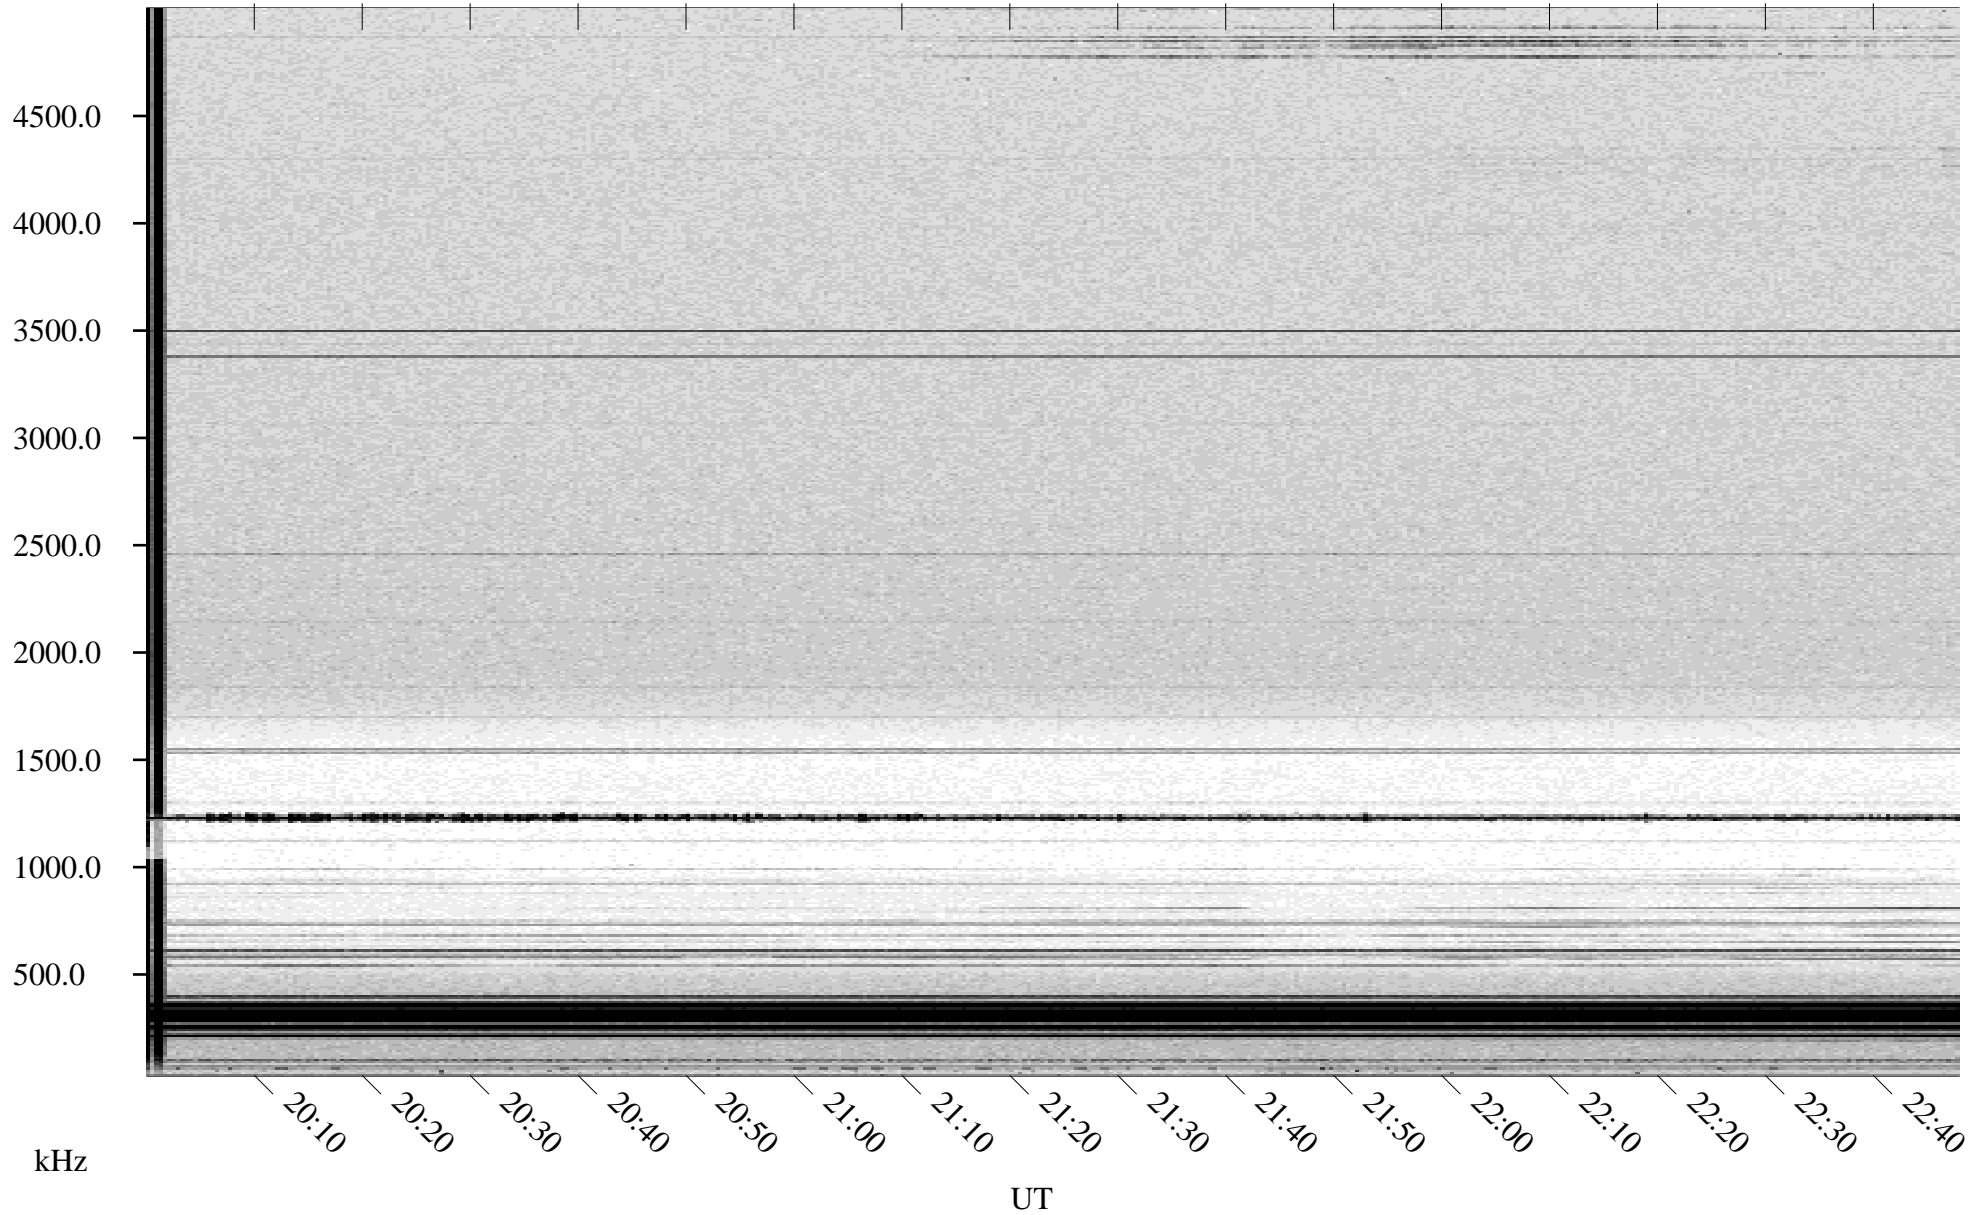

03/15/1998 Churchill, Manitoba

Linear Scale Black = 161 White = 15

ch98074l.r00m max_12

Page 1

03/15/1998 Churchill, Manitoba

Linear Scale Black = 161 White = 15

ch98074l.r00m max_12

Page 2

03/16/1998 Churchill, Manitoba

Linear Scale Black = 161 White = 15

ch98074l.r00m max_12

Page 3

03/16/1998 Churchill, Manitoba

Linear Scale Black = 161 White = 15

ch98074l.r00m max_12

Page 4

03/16/1998 Churchill, Manitoba

Linear Scale Black = 161 White = 15

ch98074l.r00m max_12

Page 5

03/16/1998 Churchill, Manitoba

Linear Scale Black = 161 White = 15

ch98074l.r00m max_12

Page 6

03/16/1998 Churchill, Manitoba

Linear Scale Black = 161 White = 15

ch98074l.r00m max_12

Page 7

03/16/1998 Churchill, Manitoba

Linear Scale Black = 161 White = 15

ch98074l.r00m max_12

Page 8