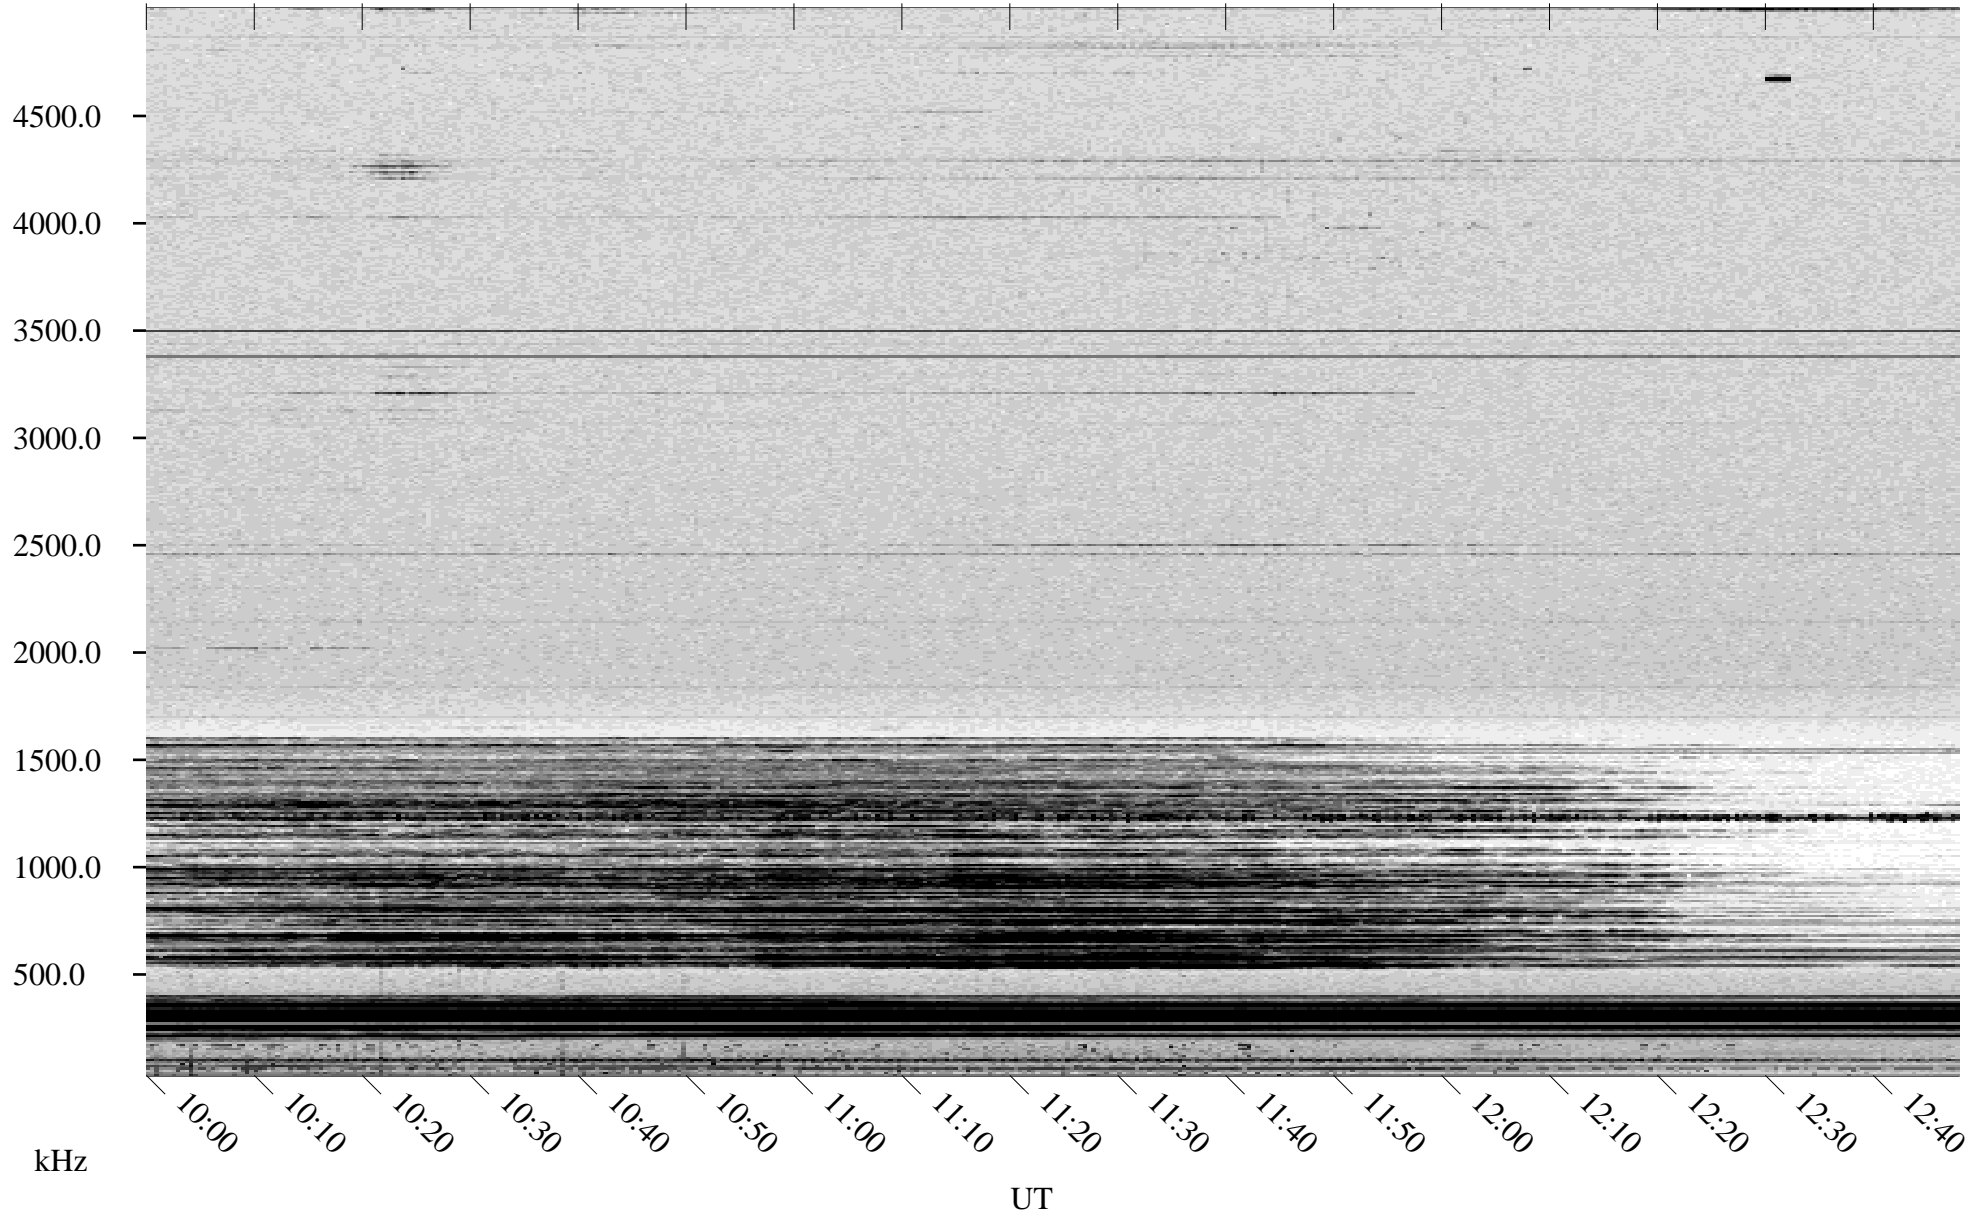

03/15/1998 Churchill, Manitoba

Linear Scale Black = 161 White = 15

ch98074l.r00m max_12

Page 1

03/15/1998 Churchill, Manitoba

Linear Scale Black = 161 White = 15

ch98074l.r00m max_12

Page 2

03/16/1998 Churchill, Manitoba

Linear Scale Black = 161 White = 15

ch98074l.r00m max_12

Page 3

03/16/1998 Churchill, Manitoba

Linear Scale Black = 161 White = 15

ch98074l.r00m max_12

Page 4

03/16/1998 Churchill, Manitoba

Linear Scale Black = 161 White = 15

ch98074l.r00m max_12

Page 5

03/16/1998 Churchill, Manitoba

Linear Scale Black = 161 White = 15

ch98074l.r00m max_12

Page 6

03/16/1998 Churchill, Manitoba

Linear Scale Black = 161 White = 15

ch98074l.r00m max_12

Page 7

03/16/1998 Churchill, Manitoba

Linear Scale Black = 161 White = 15

ch98074l.r00m max_12

Page 8