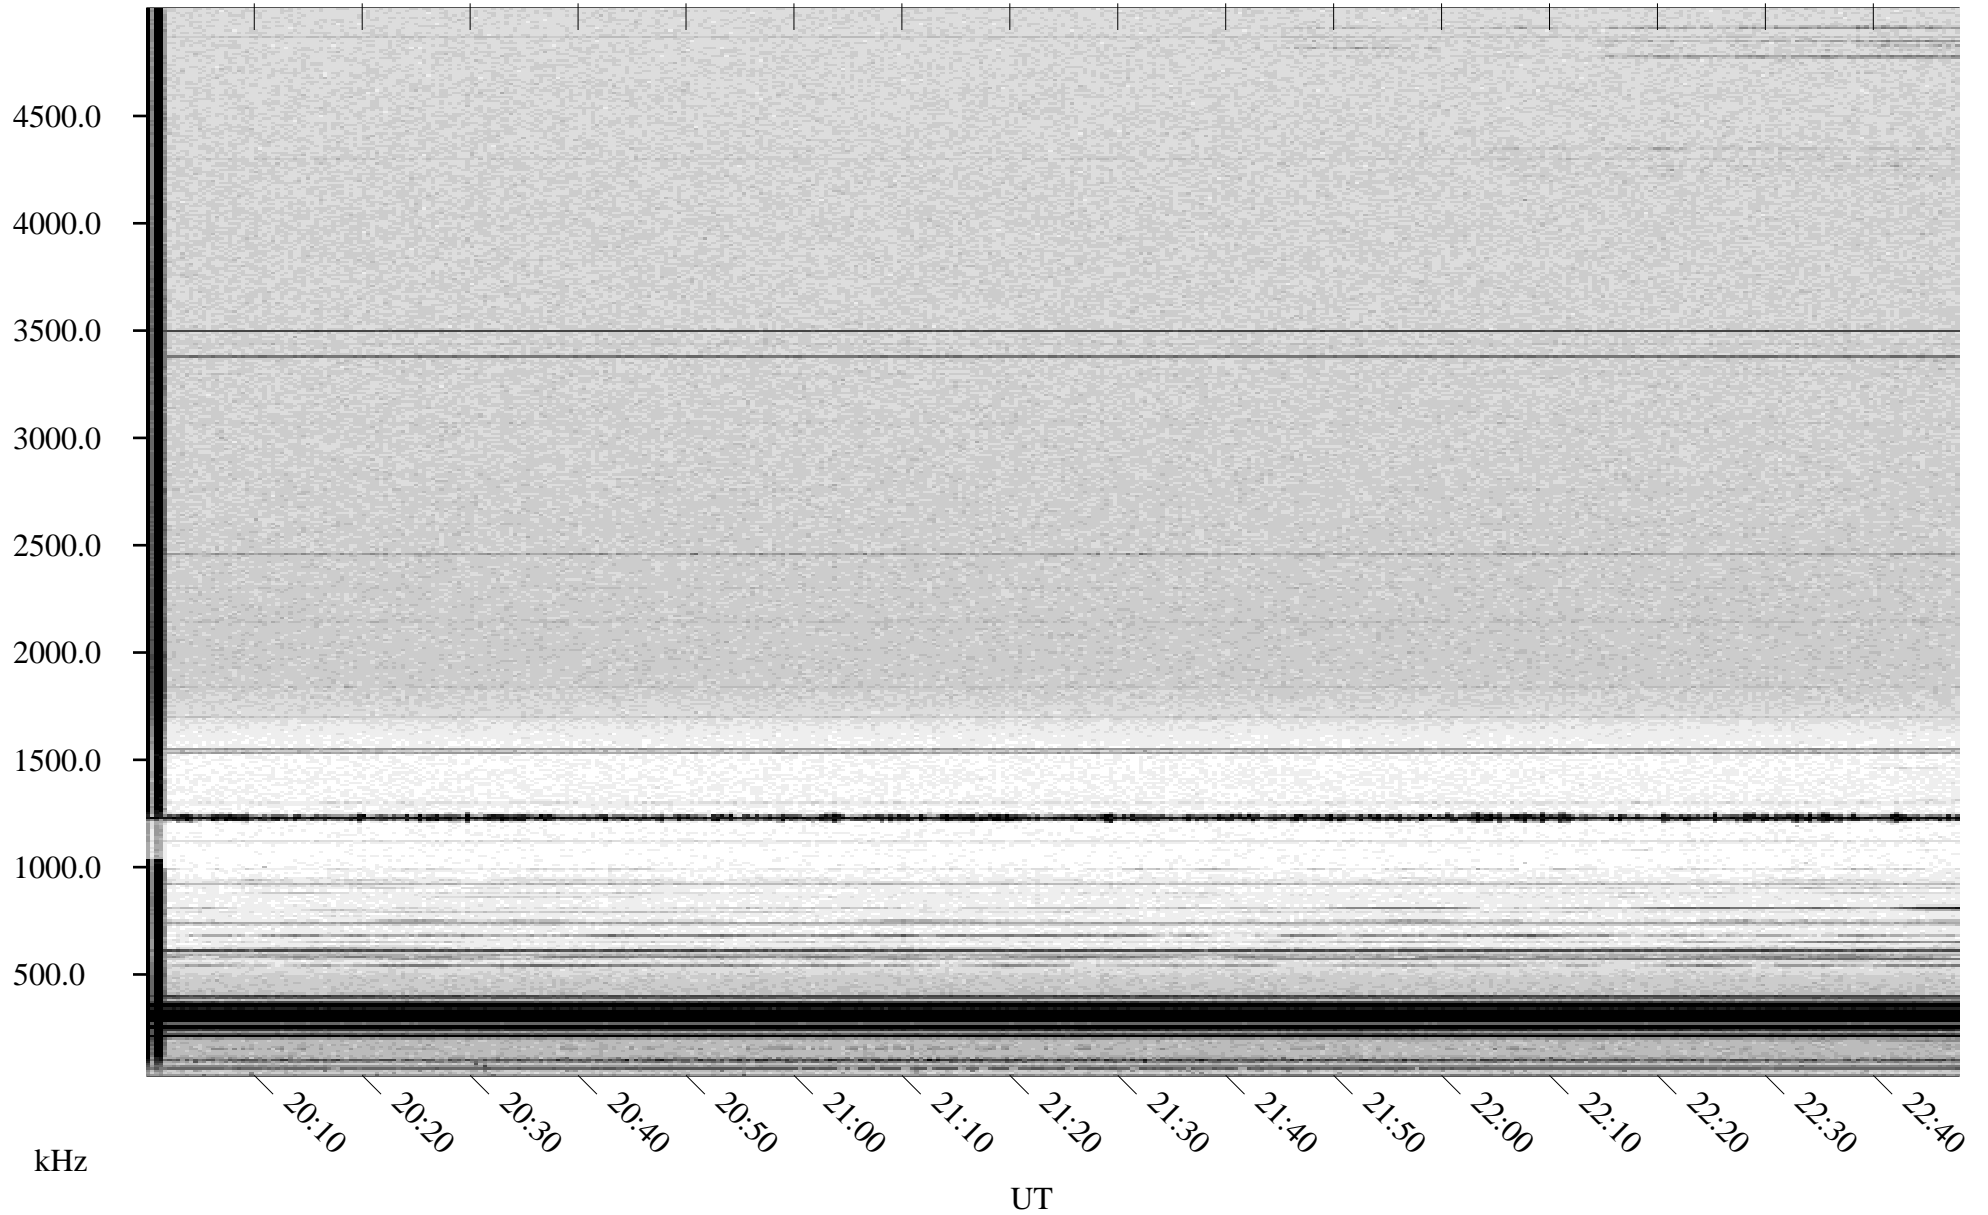

03/16/1998 Churchill, Manitoba

Linear Scale Black = 161 White = 15

ch980751.r00m max_12

Page 1

03/16/1998 Churchill, Manitoba

Linear Scale Black = 161 White = 15

ch980751.r00m max_12

Page 2

03/17/1998 Churchill, Manitoba

Linear Scale Black = 161 White = 15

ch980751.r00m max_12

Page 3

03/17/1998 Churchill, Manitoba

Linear Scale Black = 161 White = 15

ch980751.r00m max_12

Page 4

03/17/1998 Churchill, Manitoba

Linear Scale Black = 161 White = 15

ch980751.r00m max_12

Page 5

03/17/1998 Churchill, Manitoba

Linear Scale Black = 161 White = 15

ch980751.r00m max_12

Page 6

03/17/1998 Churchill, Manitoba

Linear Scale Black = 161 White = 15

ch980751.r00m max_12

Page 7

03/17/1998 Churchill, Manitoba

Linear Scale Black = 161 White = 15

ch980751.r00m max_12

Page 8