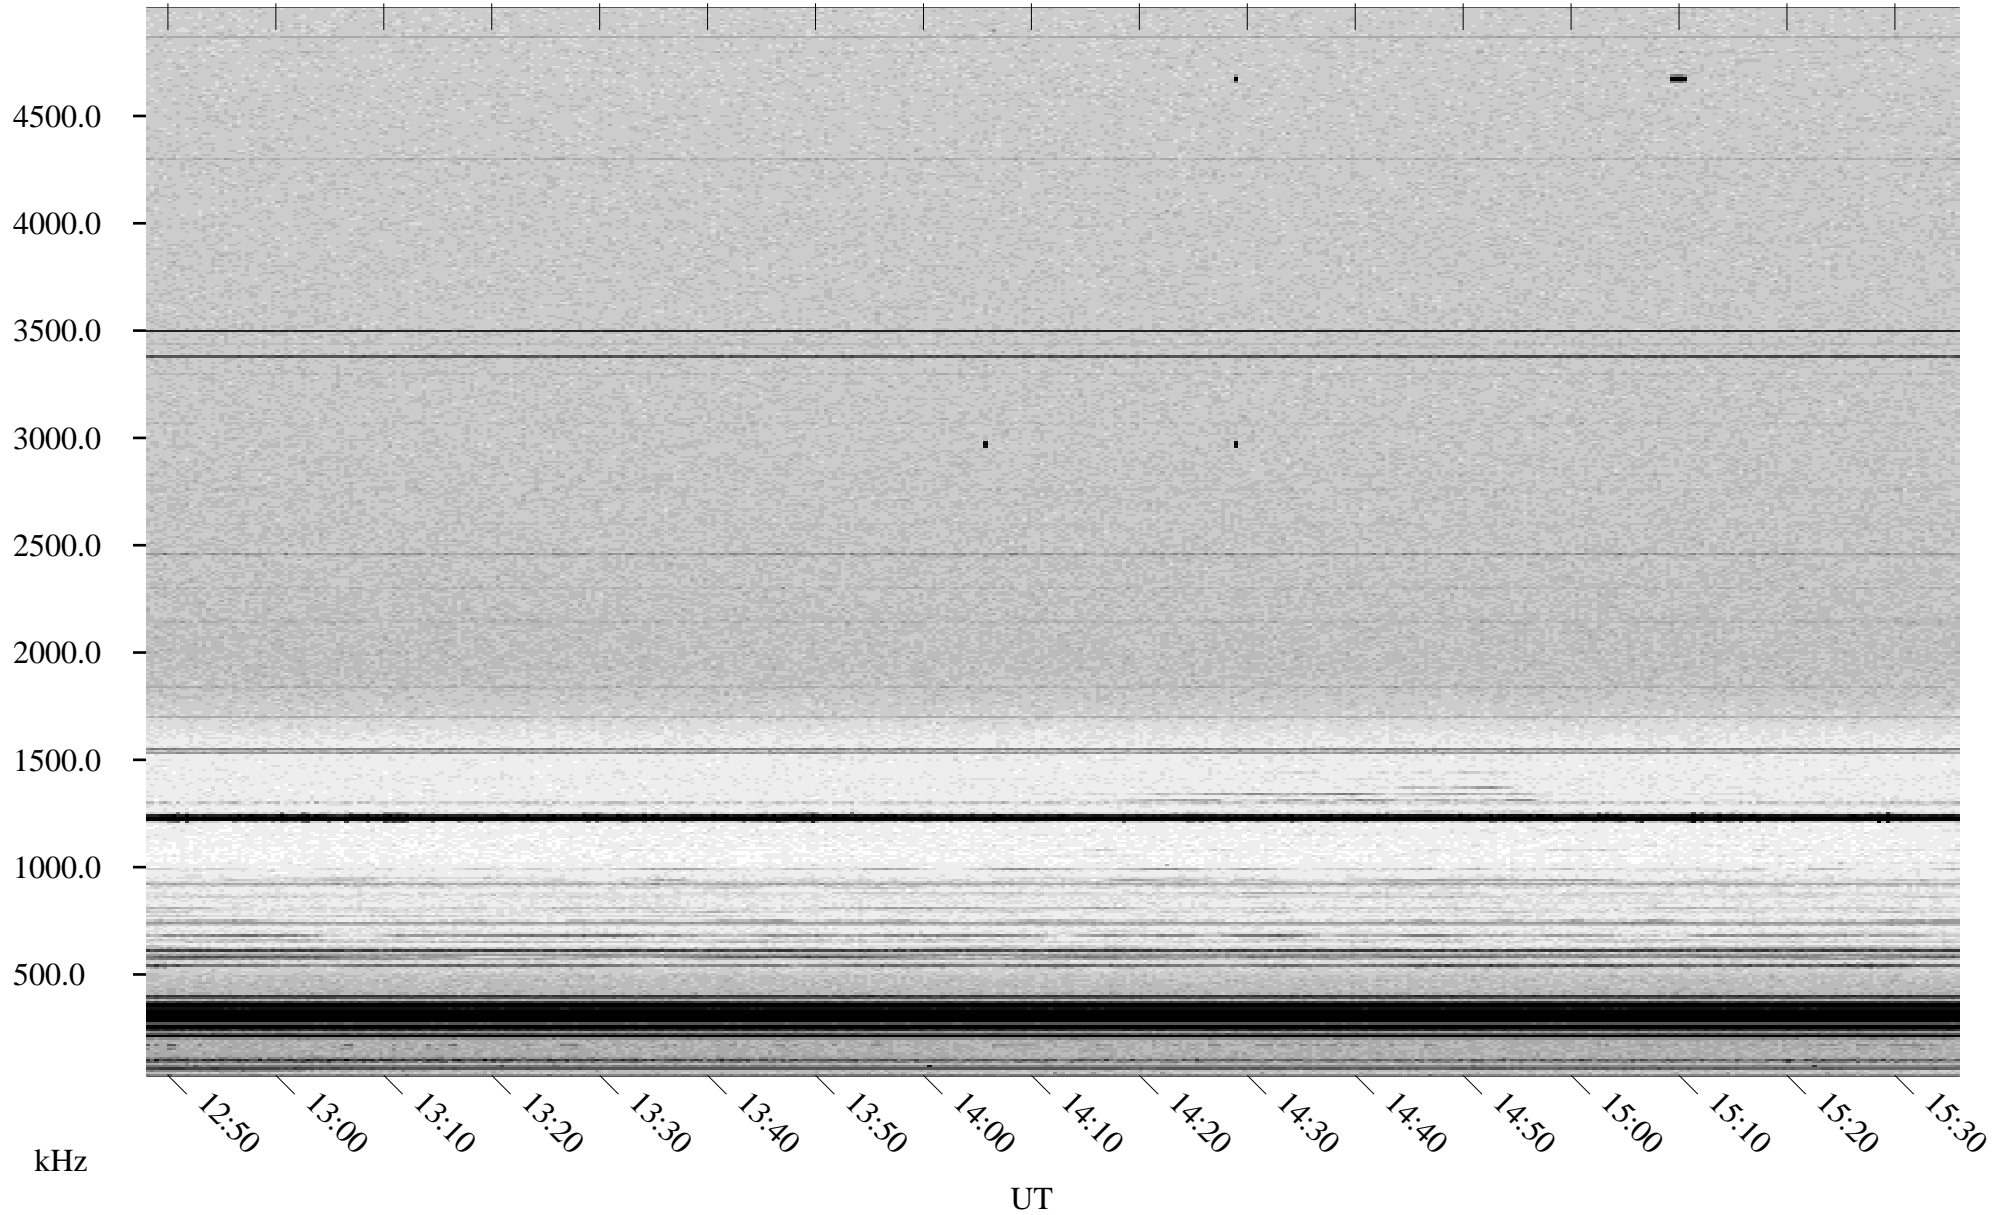

03/16/1998 Churchill, Manitoba

Linear Scale Black = 161 White = 15

ch980751.r00m max_12

Page 1

03/16/1998 Churchill, Manitoba

Linear Scale Black = 161 White = 15

ch980751.r00m max_12

Page 2

03/17/1998 Churchill, Manitoba

Linear Scale Black = 161 White = 15

ch980751.r00m max_12

Page 3

03/17/1998 Churchill, Manitoba

Linear Scale Black = 161 White = 15

ch980751.r00m max_12

Page 4

03/17/1998 Churchill, Manitoba

Linear Scale Black = 161 White = 15

ch980751.r00m max_12

Page 5

03/17/1998 Churchill, Manitoba

Linear Scale Black = 161 White = 15

ch980751.r00m max_12

Page 6

03/17/1998 Churchill, Manitoba

Linear Scale Black = 161 White = 15

ch980751.r00m max_12

Page 7

03/17/1998 Churchill, Manitoba

Linear Scale Black = 161 White = 15

ch980751.r00m max_12

Page 8