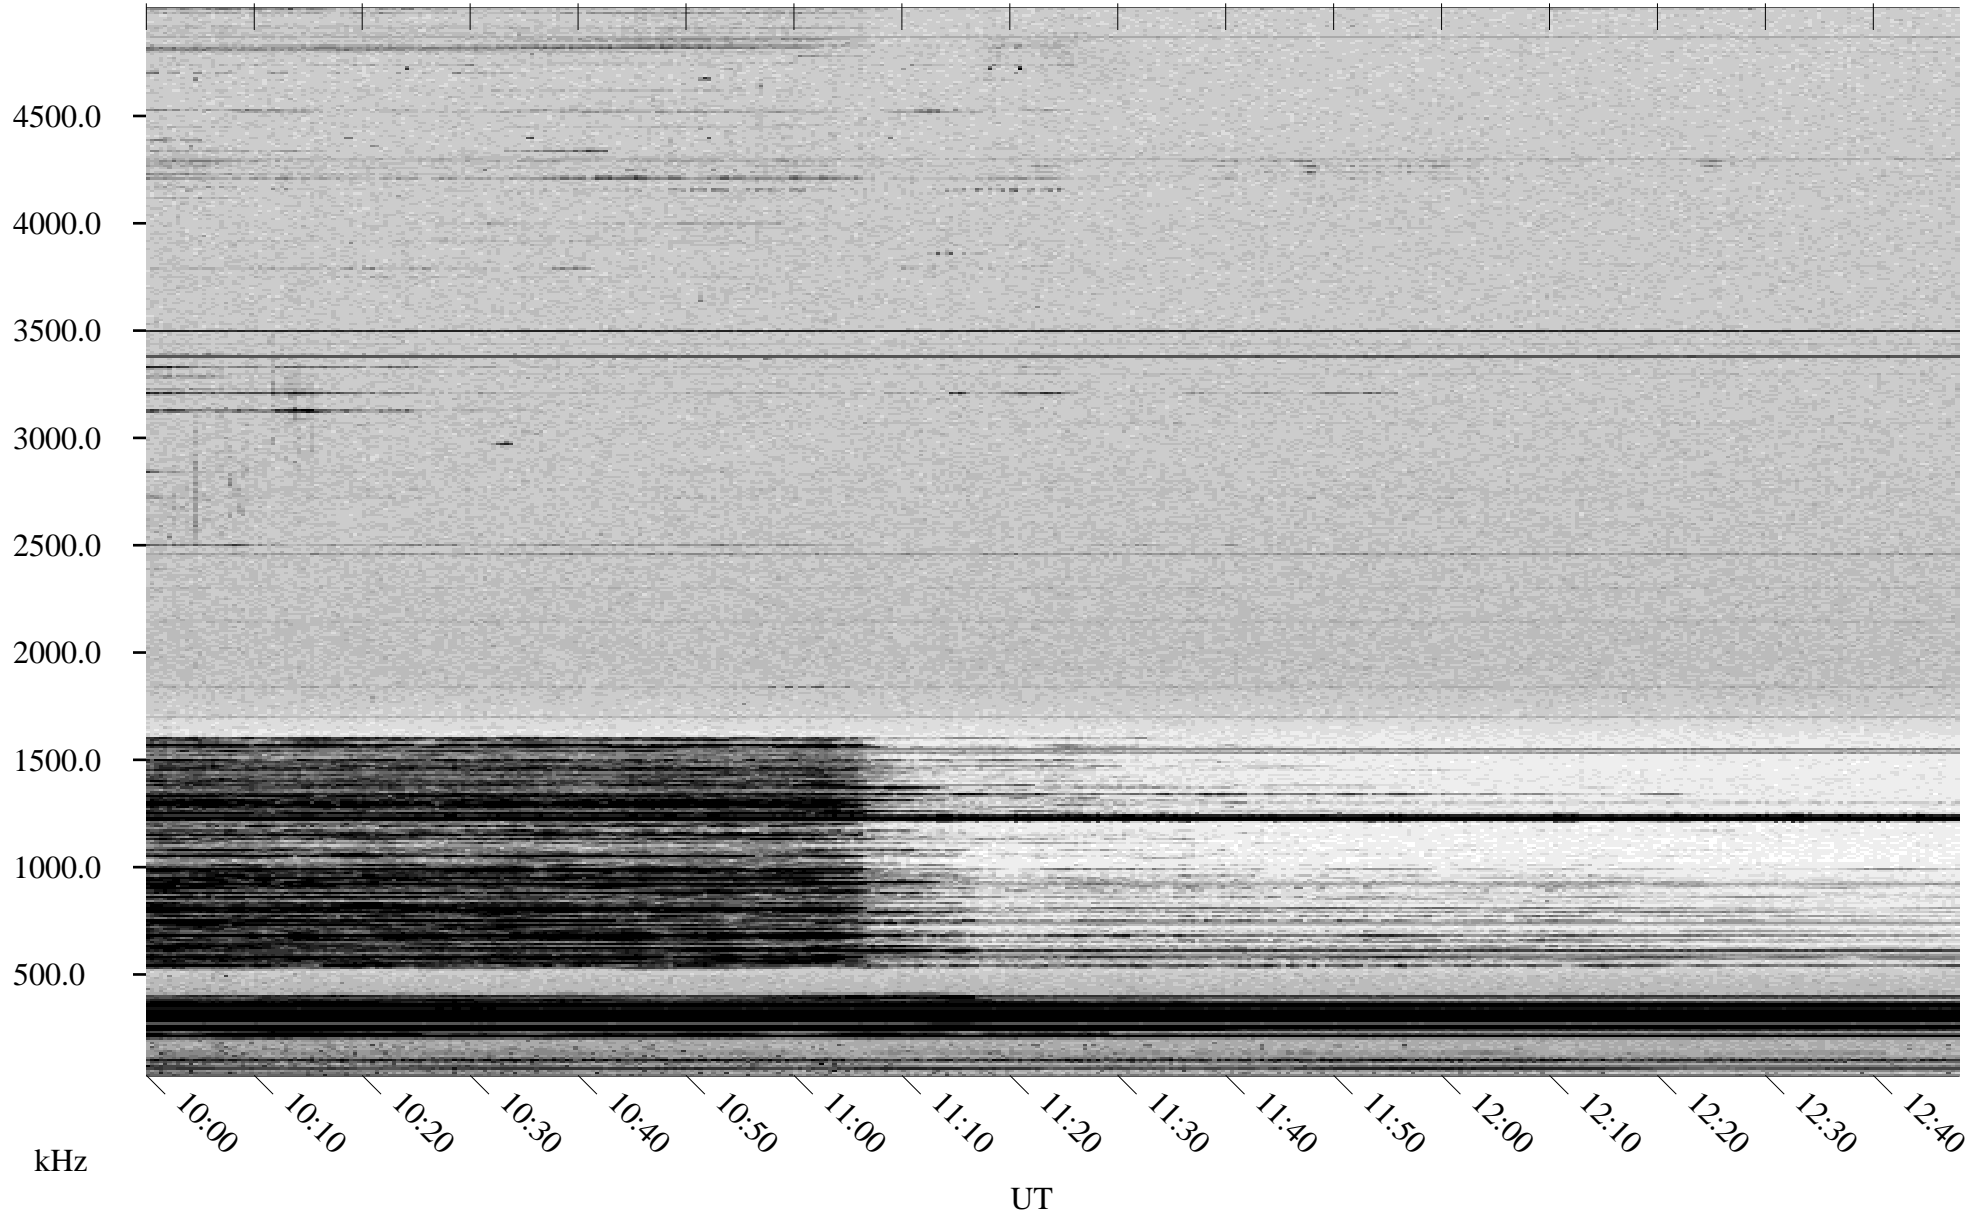

03/16/1998 Churchill, Manitoba

Linear Scale Black = 161 White = 15

ch980751.r00m max_12

Page 1

03/16/1998 Churchill, Manitoba

Linear Scale Black = 161 White = 15

ch980751.r00m max_12

Page 2

03/17/1998 Churchill, Manitoba

Linear Scale Black = 161 White = 15

ch980751.r00m max_12

Page 3

03/17/1998 Churchill, Manitoba

Linear Scale Black = 161 White = 15

ch980751.r00m max_12

Page 4

03/17/1998 Churchill, Manitoba

Linear Scale Black = 161 White = 15

ch980751.r00m max_12

Page 5

03/17/1998 Churchill, Manitoba

Linear Scale Black = 161 White = 15

ch980751.r00m max_12

Page 6

03/17/1998 Churchill, Manitoba

Linear Scale Black = 161 White = 15

ch980751.r00m max_12

Page 7

03/17/1998 Churchill, Manitoba

Linear Scale Black = 161 White = 15

ch980751.r00m max_12

Page 8