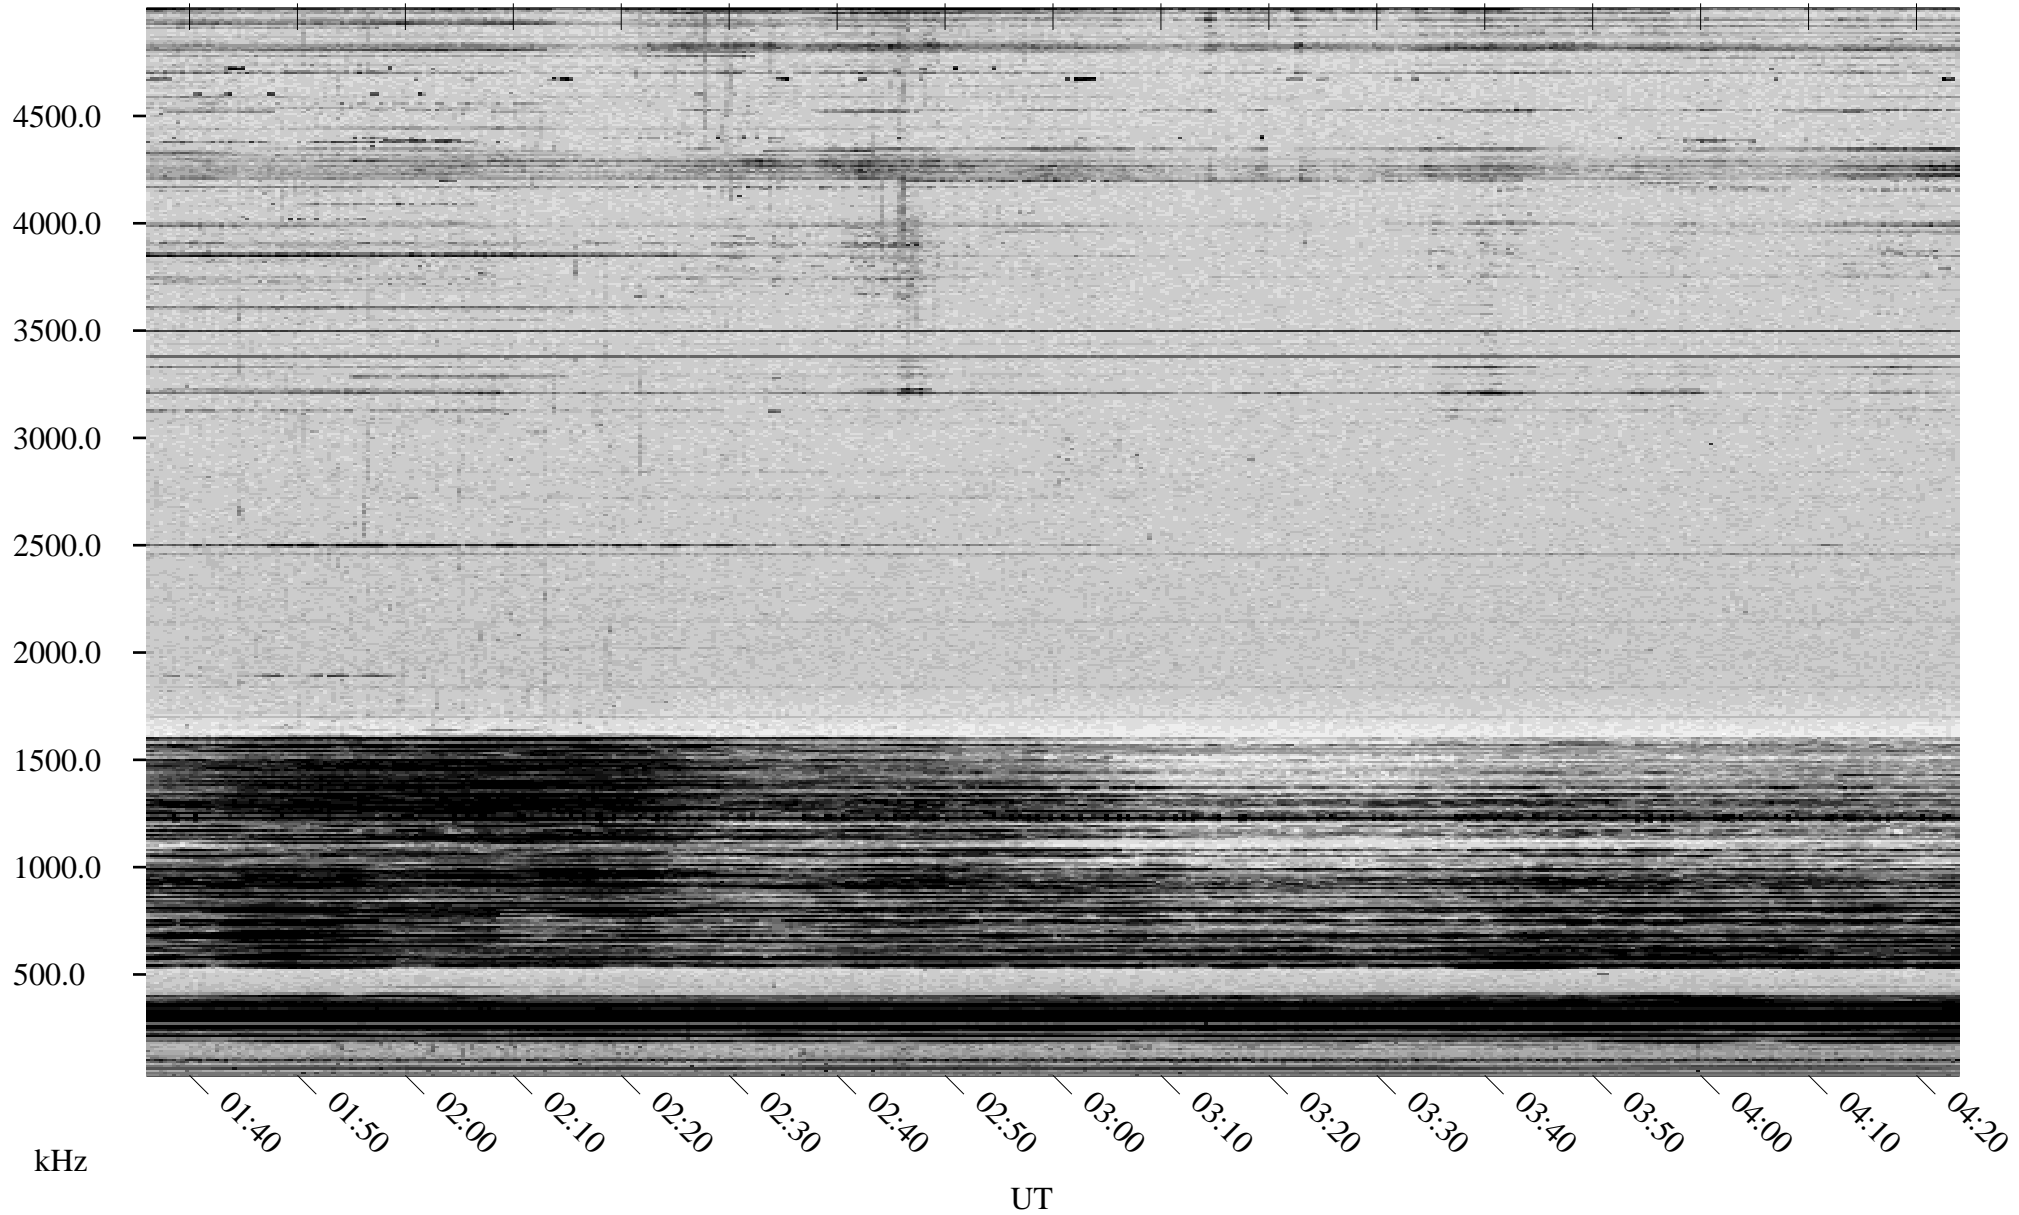

03/16/1998 Churchill, Manitoba

Linear Scale Black = 161 White = 15

ch980751.r00m max_12

Page 1

03/16/1998 Churchill, Manitoba

Linear Scale Black = 161 White = 15

ch980751.r00m max_12

Page 2

03/17/1998 Churchill, Manitoba

Linear Scale Black = 161 White = 15

ch980751.r00m max_12

Page 3

03/17/1998 Churchill, Manitoba

Linear Scale Black = 161 White = 15

ch980751.r00m max_12

Page 4

03/17/1998 Churchill, Manitoba

Linear Scale Black = 161 White = 15

ch980751.r00m max_12

Page 5

03/17/1998 Churchill, Manitoba

Linear Scale Black = 161 White = 15

ch980751.r00m max_12

Page 6

03/17/1998 Churchill, Manitoba

Linear Scale Black = 161 White = 15

ch980751.r00m max_12

Page 7

03/17/1998 Churchill, Manitoba

Linear Scale Black = 161 White = 15

ch980751.r00m max_12

Page 8