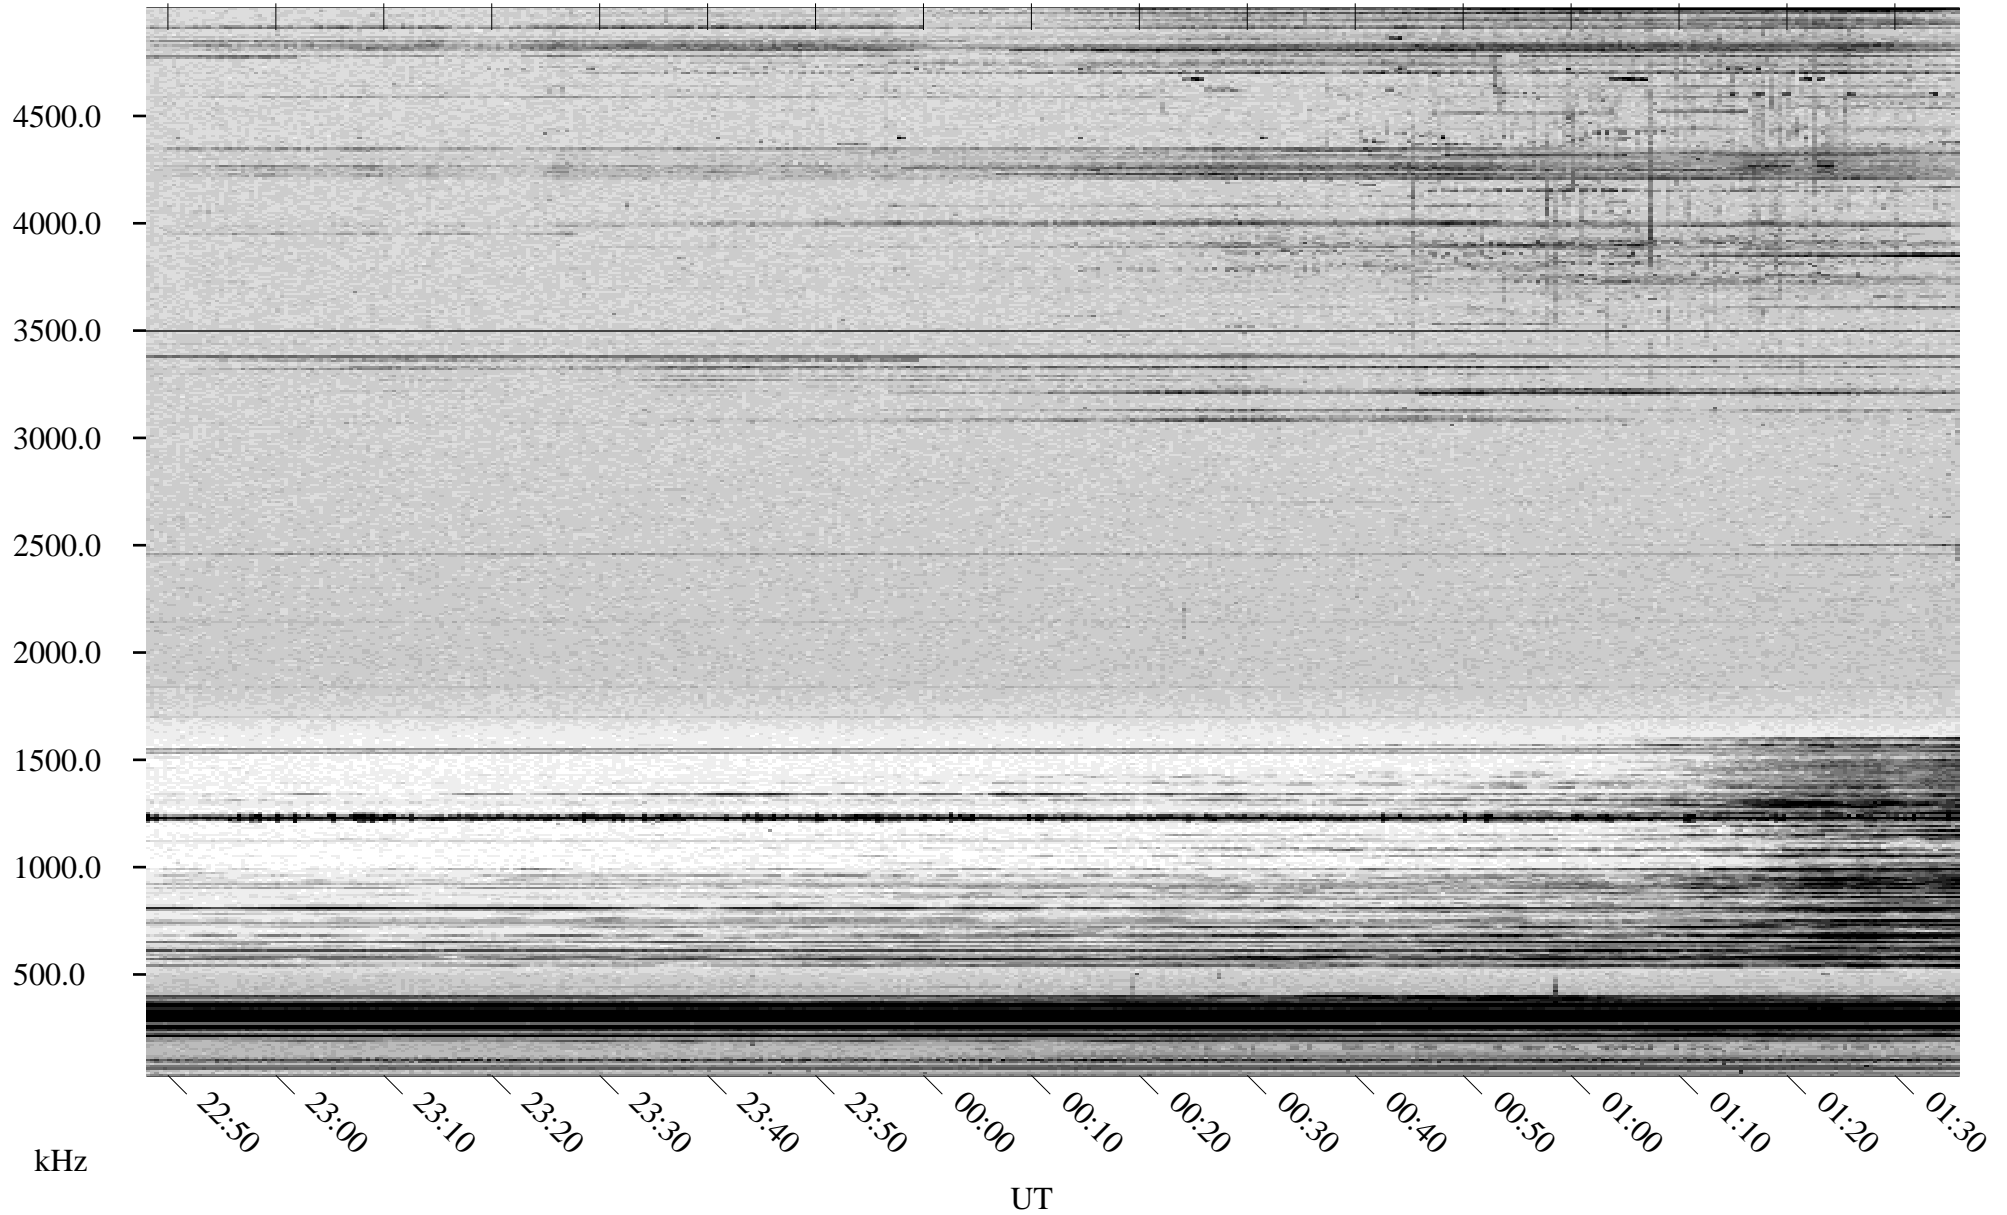

03/16/1998 Churchill, Manitoba

Linear Scale Black = 161 White = 15

ch980751.r00m max_12

Page 1

03/16/1998 Churchill, Manitoba

Linear Scale Black = 161 White = 15

ch980751.r00m max_12

Page 2

03/17/1998 Churchill, Manitoba

Linear Scale Black = 161 White = 15

ch980751.r00m max_12

Page 3

03/17/1998 Churchill, Manitoba

Linear Scale Black = 161 White = 15

ch980751.r00m max_12

Page 4

03/17/1998 Churchill, Manitoba

Linear Scale Black = 161 White = 15

ch980751.r00m max_12

Page 5

03/17/1998 Churchill, Manitoba

Linear Scale Black = 161 White = 15

ch980751.r00m max_12

Page 6

03/17/1998 Churchill, Manitoba

Linear Scale Black = 161 White = 15

ch980751.r00m max_12

Page 7

03/17/1998 Churchill, Manitoba

Linear Scale Black = 161 White = 15

ch980751.r00m max_12

Page 8