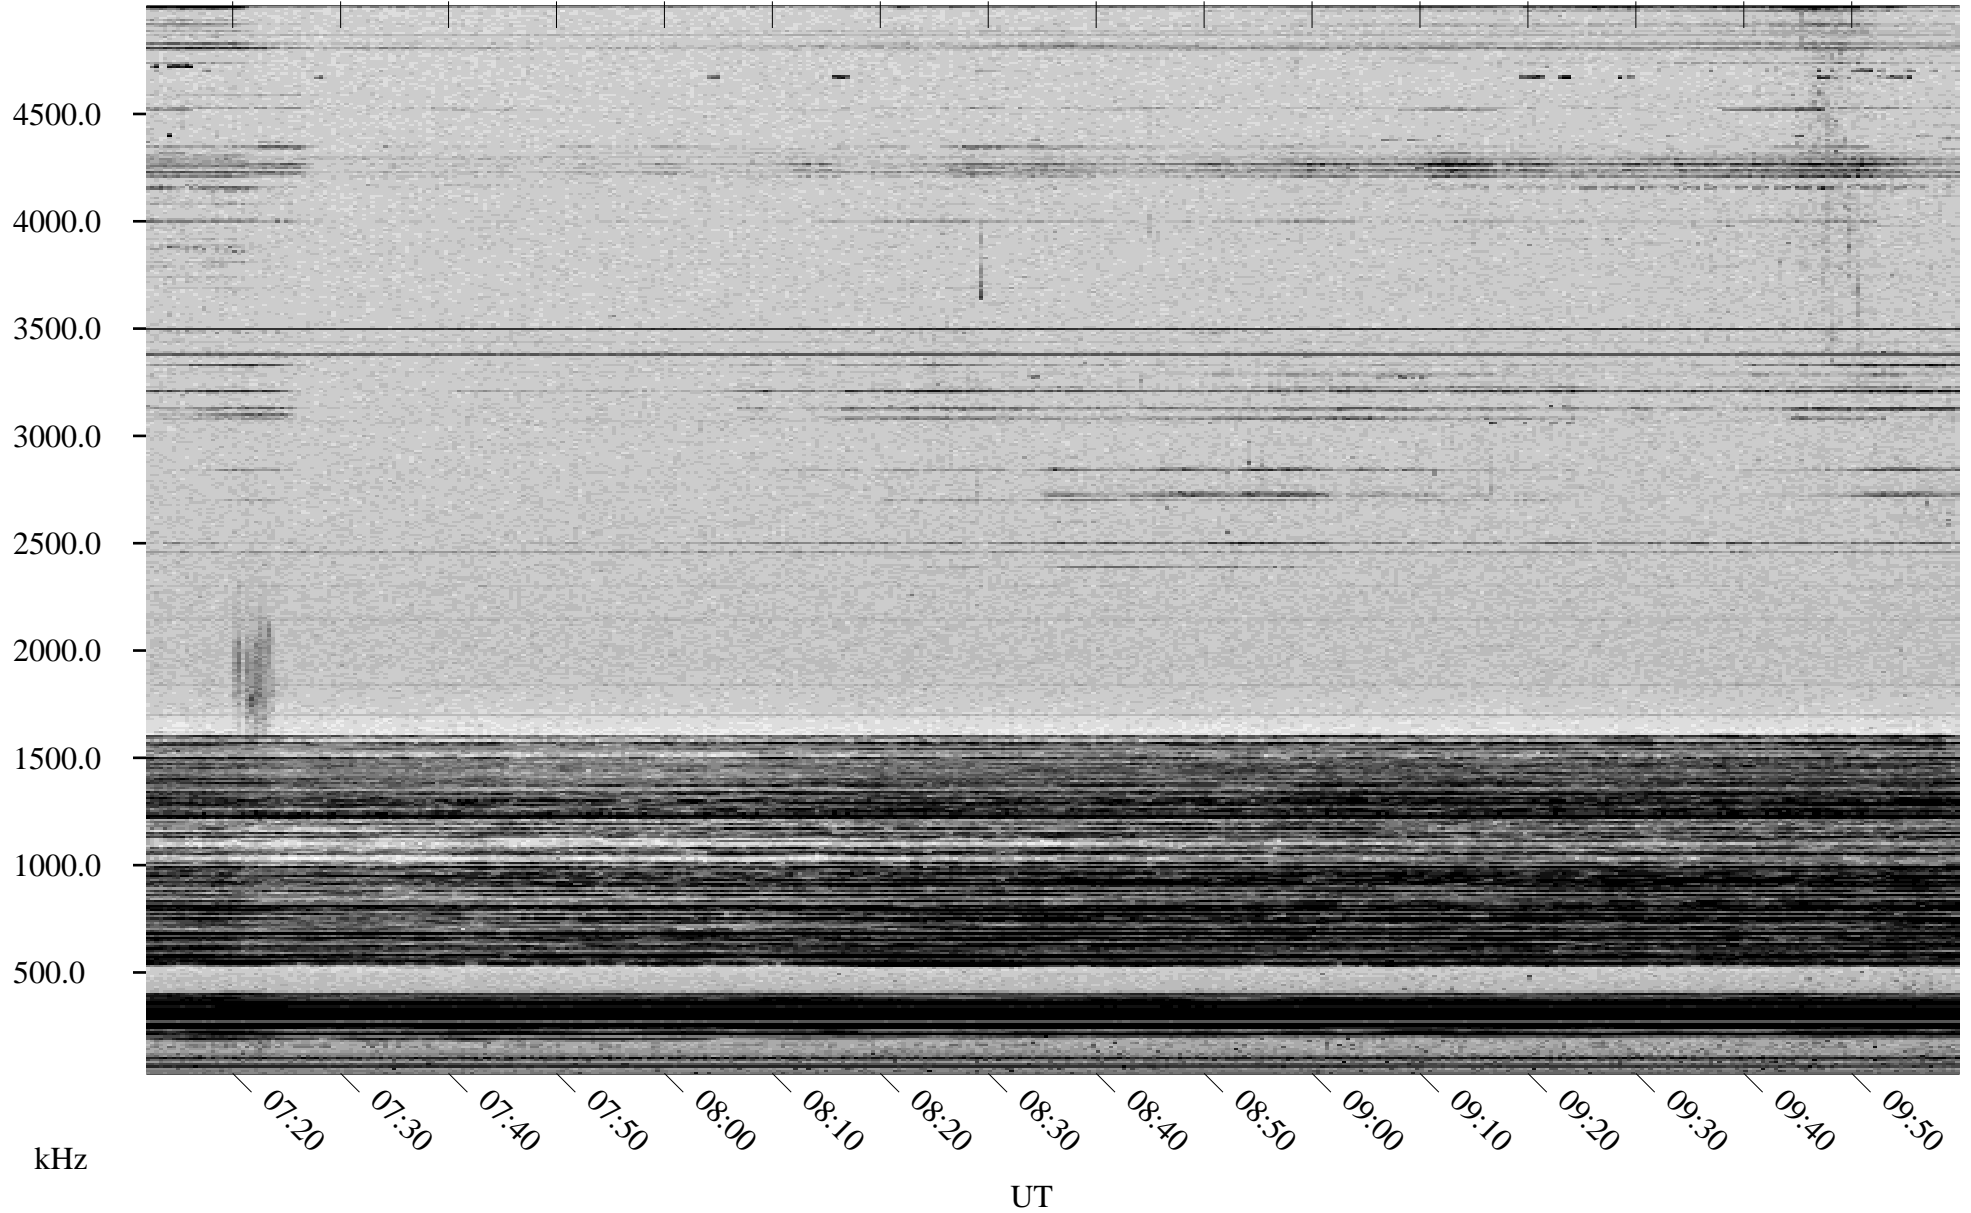

03/16/1998 Churchill, Manitoba

Linear Scale Black = 161 White = 15

ch980751.r00m max_12

Page 1

03/16/1998 Churchill, Manitoba

Linear Scale Black = 161 White = 15

ch980751.r00m max_12

Page 2

03/17/1998 Churchill, Manitoba

Linear Scale Black = 161 White = 15

ch980751.r00m max_12

Page 3

03/17/1998 Churchill, Manitoba

Linear Scale Black = 161 White = 15

ch980751.r00m max_12

Page 4

03/17/1998 Churchill, Manitoba

Linear Scale Black = 161 White = 15

ch980751.r00m max_12

Page 5

03/17/1998 Churchill, Manitoba

Linear Scale Black = 161 White = 15

ch980751.r00m max_12

Page 6

03/17/1998 Churchill, Manitoba

Linear Scale Black = 161 White = 15

ch980751.r00m max_12

Page 7

03/17/1998 Churchill, Manitoba

Linear Scale Black = 161 White = 15

ch980751.r00m max_12

Page 8