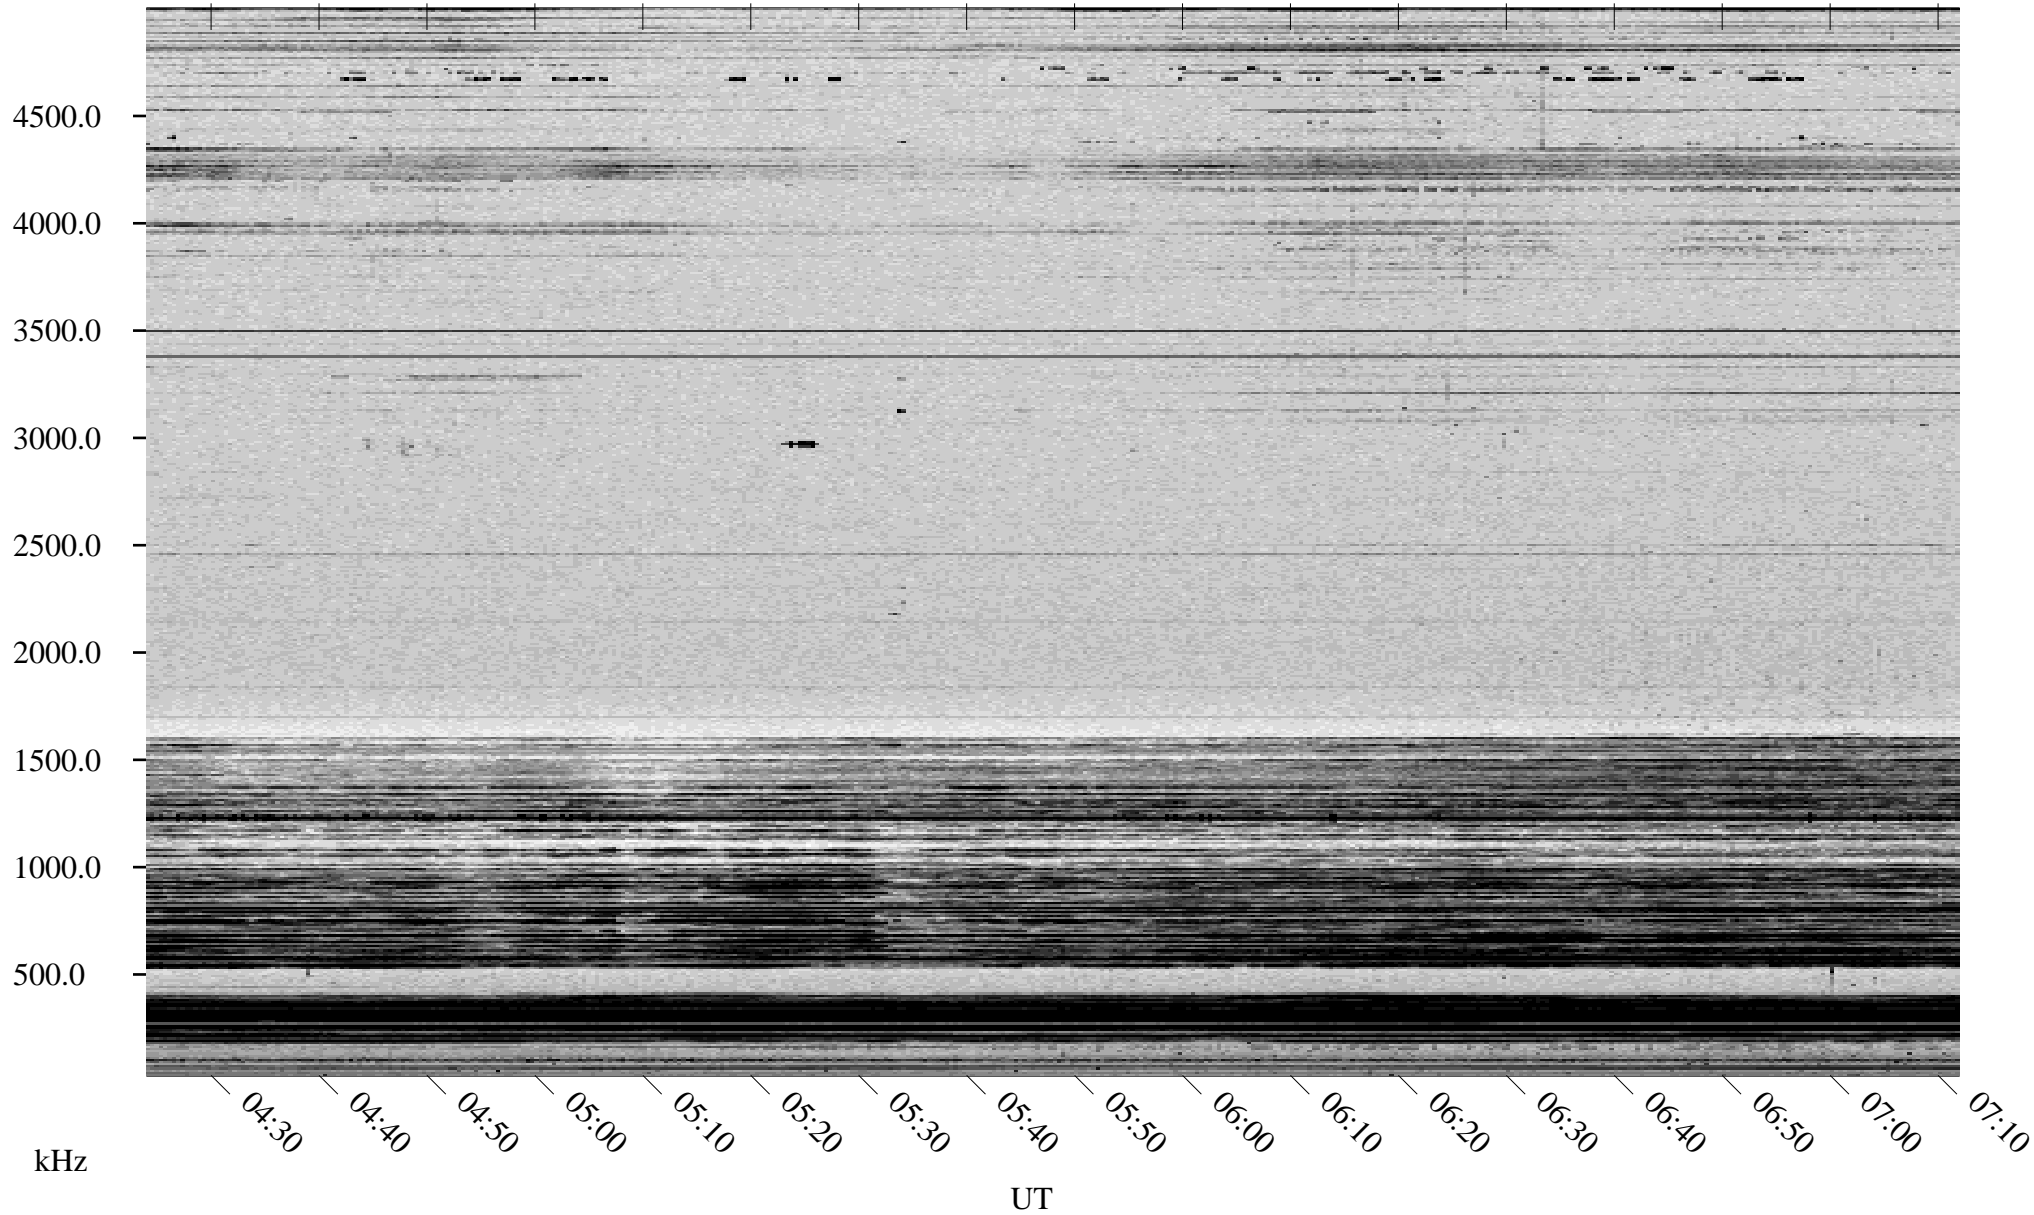

03/16/1998 Churchill, Manitoba

Linear Scale Black = 161 White = 15

ch980751.r00m max_12

Page 1

03/16/1998 Churchill, Manitoba

Linear Scale Black = 161 White = 15

ch980751.r00m max_12

Page 2

03/17/1998 Churchill, Manitoba

Linear Scale Black = 161 White = 15

ch980751.r00m max_12

Page 3

03/17/1998 Churchill, Manitoba

Linear Scale Black = 161 White = 15

ch980751.r00m max_12

Page 4

03/17/1998 Churchill, Manitoba

Linear Scale Black = 161 White = 15

ch980751.r00m max_12

Page 5

03/17/1998 Churchill, Manitoba

Linear Scale Black = 161 White = 15

ch980751.r00m max_12

Page 6

03/17/1998 Churchill, Manitoba

Linear Scale Black = 161 White = 15

ch980751.r00m max_12

Page 7

03/17/1998 Churchill, Manitoba

Linear Scale Black = 161 White = 15

ch980751.r00m max_12

Page 8