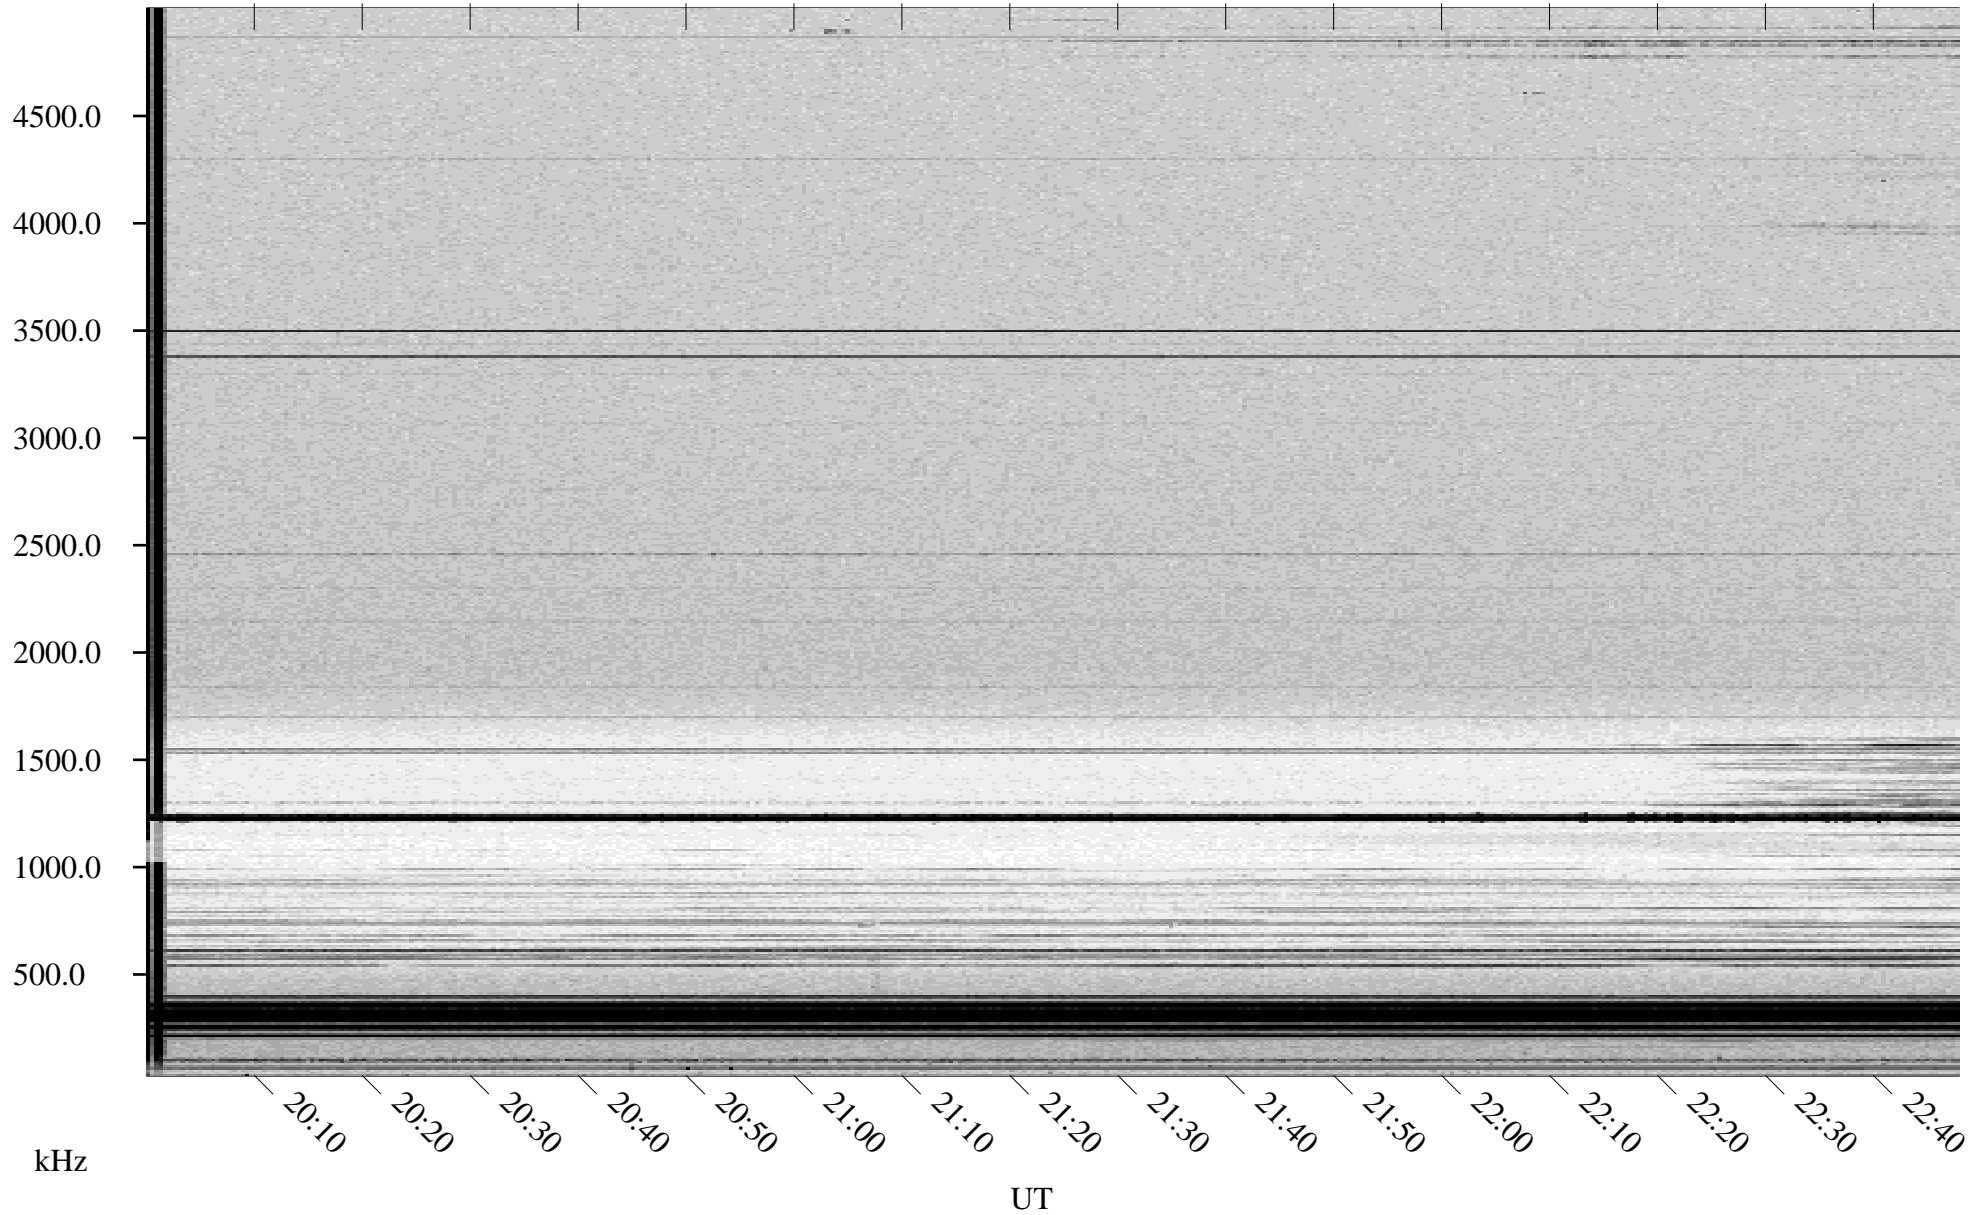

03/17/1998 Churchill, Manitoba

Linear Scale Black = 161 White = 15

ch98076l.r00m max_12

Page 1

03/17/1998 Churchill, Manitoba

Linear Scale Black = 161 White = 15

ch98076l.r00m max_12

Page 2

03/18/1998 Churchill, Manitoba

Linear Scale Black = 161 White = 15

ch98076l.r00m max_12

Page 3

03/18/1998 Churchill, Manitoba

Linear Scale Black = 161 White = 15

ch98076l.r00m max_12

Page 4

03/18/1998 Churchill, Manitoba

Linear Scale Black = 161 White = 15

ch98076l.r00m max_12

Page 5

03/18/1998 Churchill, Manitoba

Linear Scale Black = 161 White = 15

ch98076l.r00m max_12

Page 6

03/18/1998 Churchill, Manitoba

Linear Scale Black = 161 White = 15

ch98076l.r00m max_12

Page 7

03/18/1998 Churchill, Manitoba

Linear Scale Black = 161 White = 15

ch98076l.r00m max_12

Page 8