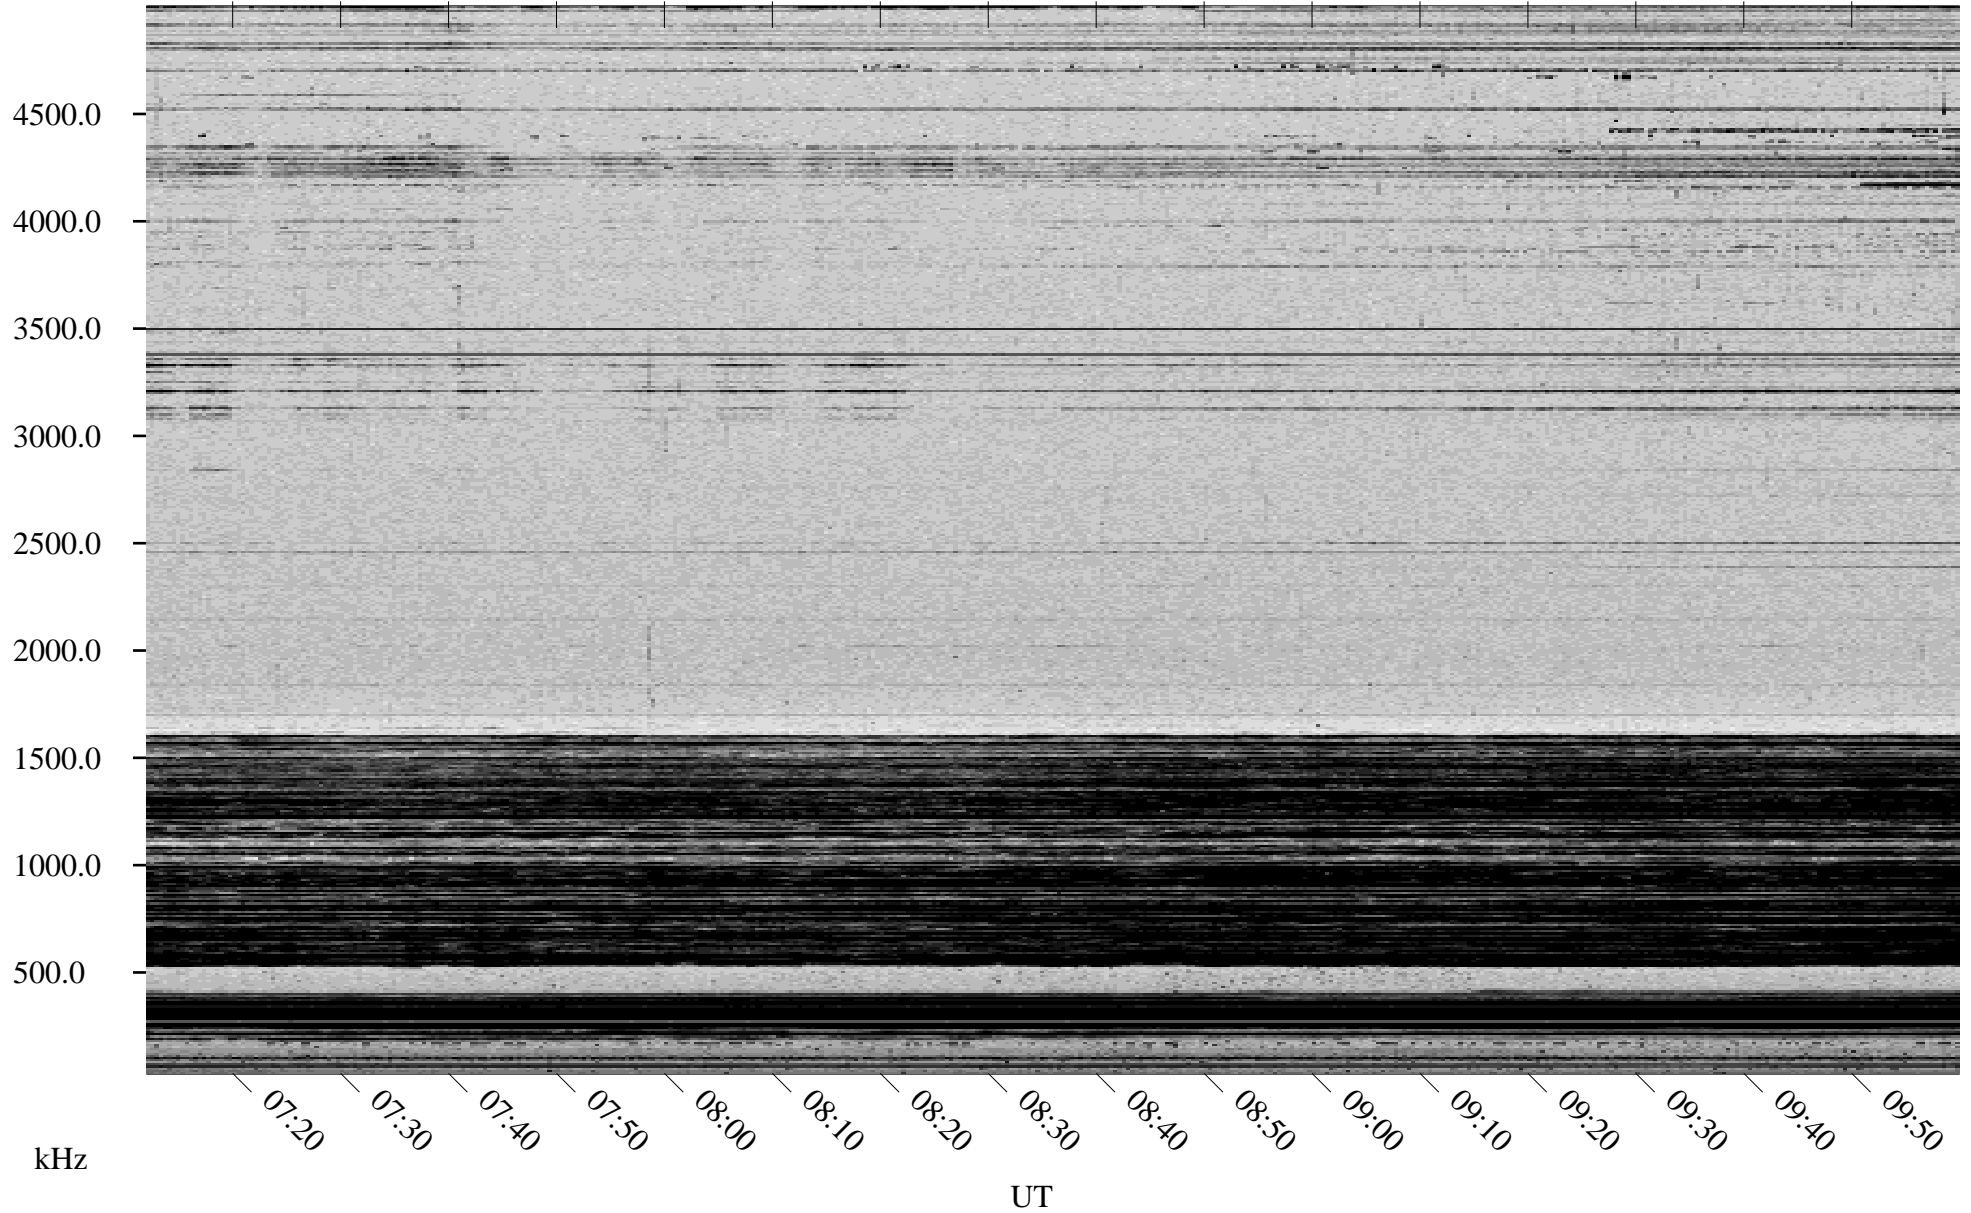

03/17/1998 Churchill, Manitoba

Linear Scale Black = 161 White = 15

ch98076l.r00m max_12

Page 1

03/17/1998 Churchill, Manitoba

Linear Scale Black = 161 White = 15

ch98076l.r00m max_12

Page 2

03/18/1998 Churchill, Manitoba

Linear Scale Black = 161 White = 15

ch98076l.r00m max_12

Page 3

03/18/1998 Churchill, Manitoba

Linear Scale Black = 161 White = 15

ch98076l.r00m max_12

Page 4

03/18/1998 Churchill, Manitoba

Linear Scale Black = 161 White = 15

ch98076l.r00m max_12

Page 5

03/18/1998 Churchill, Manitoba

Linear Scale Black = 161 White = 15

ch98076l.r00m max_12

Page 6

03/18/1998 Churchill, Manitoba

Linear Scale Black = 161 White = 15

ch98076l.r00m max_12

Page 7

03/18/1998 Churchill, Manitoba

Linear Scale Black = 161 White = 15

ch98076l.r00m max_12

Page 8