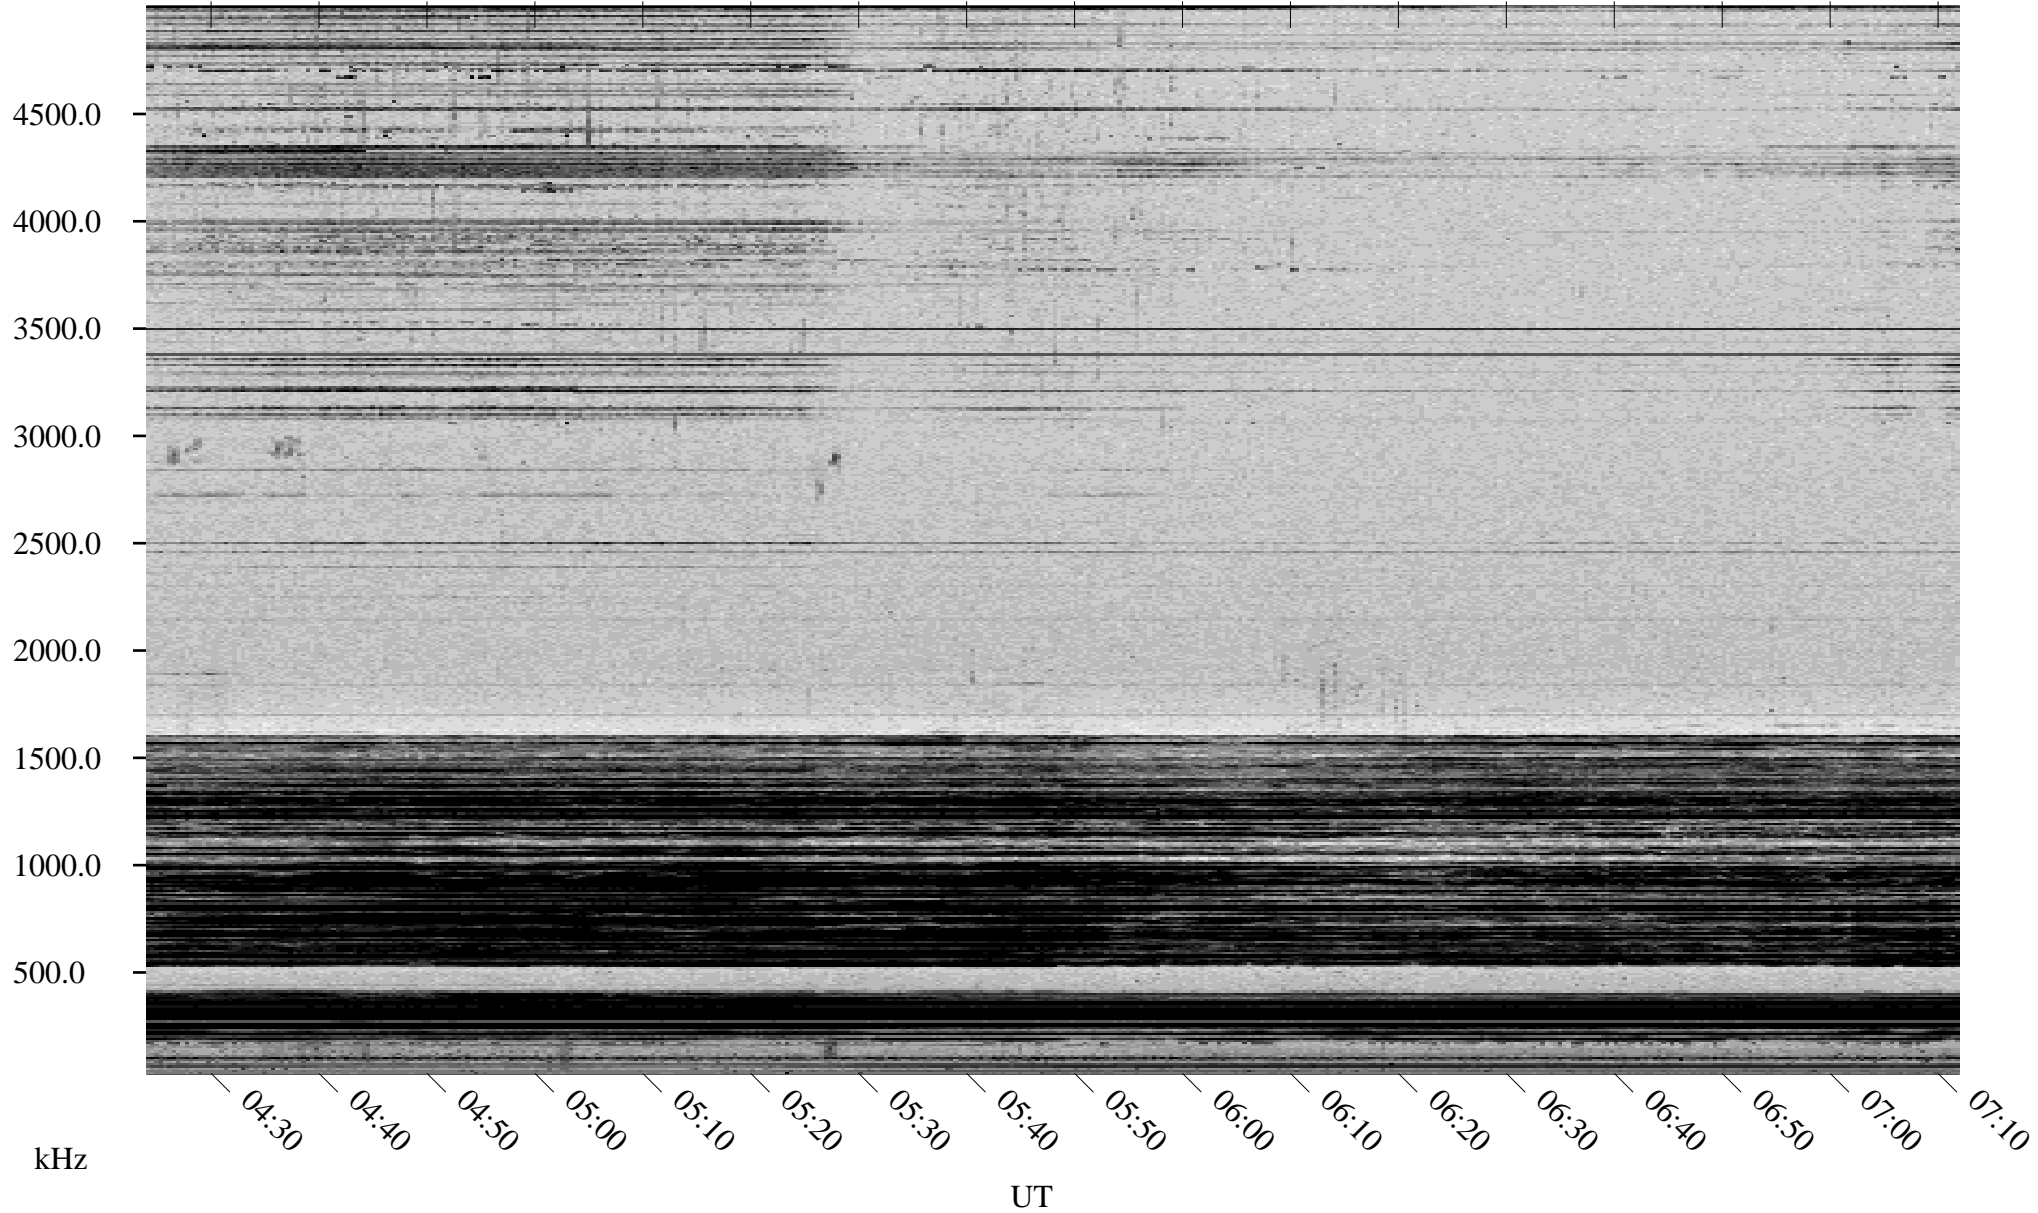

03/17/1998 Churchill, Manitoba

Linear Scale Black = 161 White = 15

ch98076l.r00m max_12

Page 1

03/17/1998 Churchill, Manitoba

Linear Scale Black = 161 White = 15

ch98076l.r00m max_12

Page 2

03/18/1998 Churchill, Manitoba

Linear Scale Black = 161 White = 15

ch98076l.r00m max_12

Page 3

03/18/1998 Churchill, Manitoba

Linear Scale Black = 161 White = 15

ch98076l.r00m max_12

Page 4

03/18/1998 Churchill, Manitoba

Linear Scale Black = 161 White = 15

ch98076l.r00m max_12

Page 5

03/18/1998 Churchill, Manitoba

Linear Scale Black = 161 White = 15

ch98076l.r00m max_12

Page 6

03/18/1998 Churchill, Manitoba

Linear Scale Black = 161 White = 15

ch98076l.r00m max_12

Page 7

03/18/1998 Churchill, Manitoba

Linear Scale Black = 161 White = 15

ch98076l.r00m max_12

Page 8