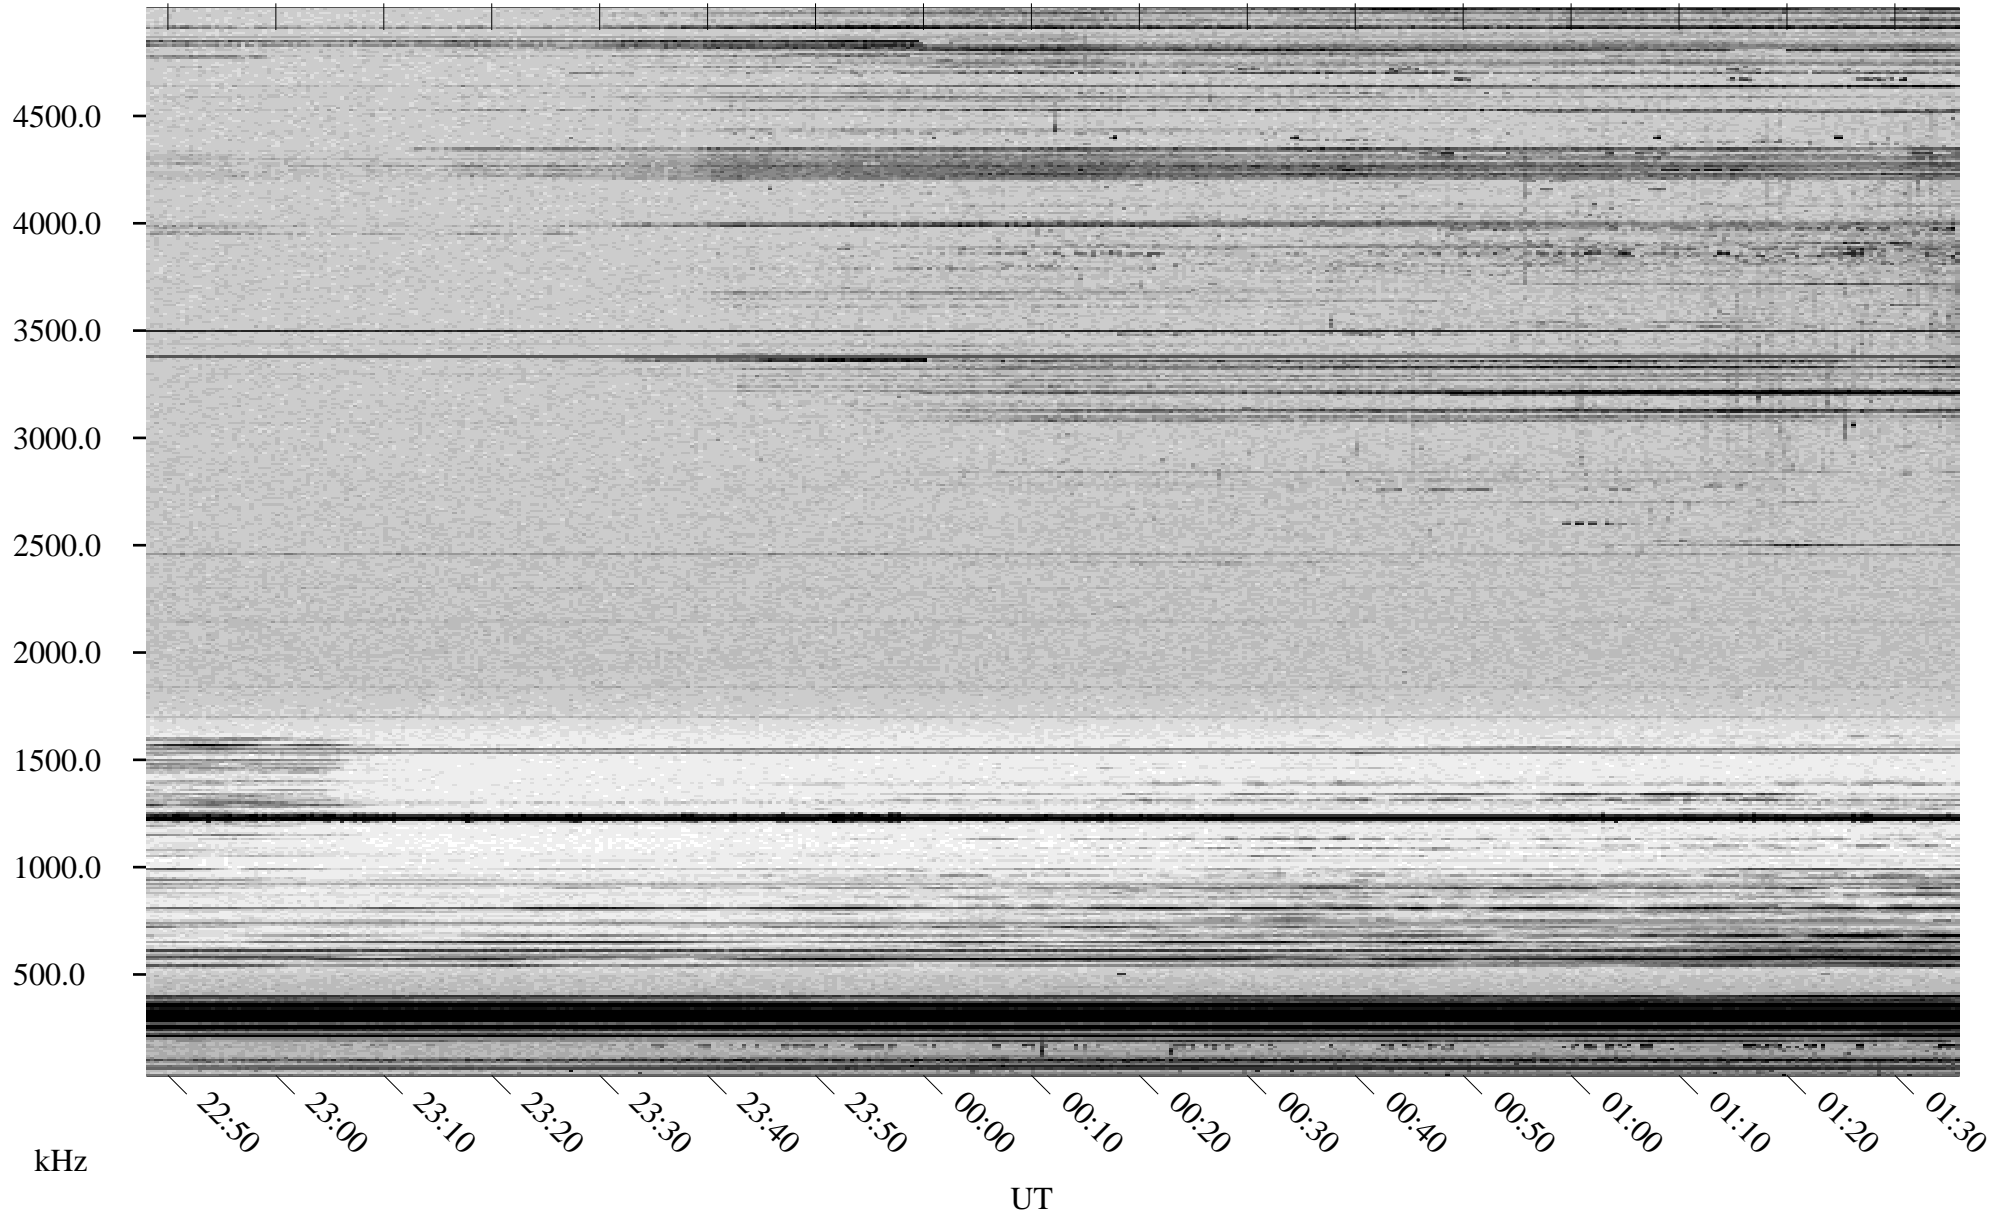

03/17/1998 Churchill, Manitoba

Linear Scale Black = 161 White = 15

ch98076l.r00m max_12

Page 1

03/17/1998 Churchill, Manitoba

Linear Scale Black = 161 White = 15

ch98076l.r00m max_12

Page 2

03/18/1998 Churchill, Manitoba

Linear Scale Black = 161 White = 15

ch98076l.r00m max_12

Page 3

03/18/1998 Churchill, Manitoba

Linear Scale Black = 161 White = 15

ch98076l.r00m max_12

Page 4

03/18/1998 Churchill, Manitoba

Linear Scale Black = 161 White = 15

ch98076l.r00m max_12

Page 5

03/18/1998 Churchill, Manitoba

Linear Scale Black = 161 White = 15

ch98076l.r00m max_12

Page 6

03/18/1998 Churchill, Manitoba

Linear Scale Black = 161 White = 15

ch98076l.r00m max_12

Page 7

03/18/1998 Churchill, Manitoba

Linear Scale Black = 161 White = 15

ch98076l.r00m max_12

Page 8