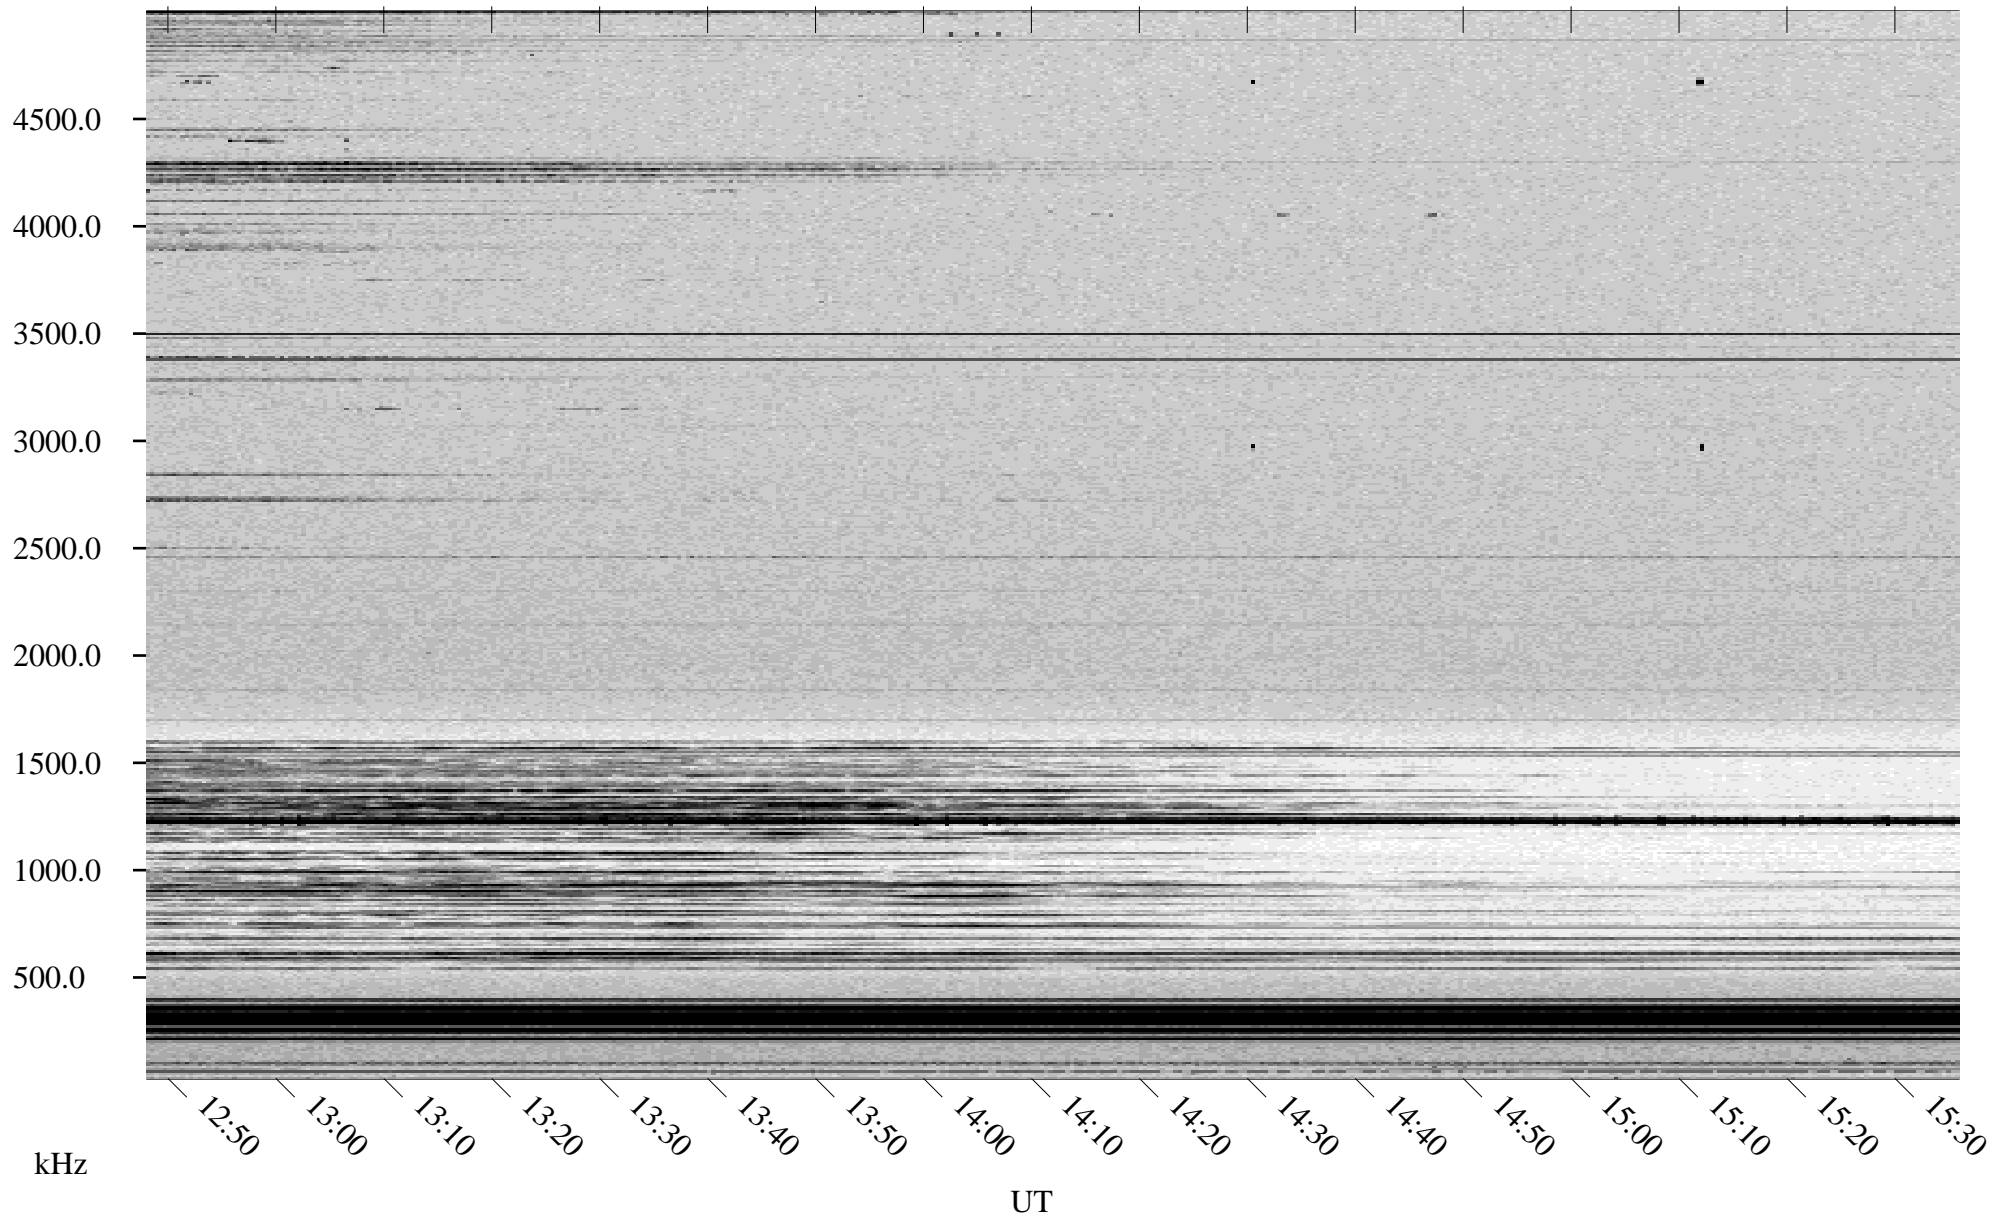

03/17/1998 Churchill, Manitoba

Linear Scale Black = 161 White = 15

ch98076l.r00m max_12

Page 1

03/17/1998 Churchill, Manitoba

Linear Scale Black = 161 White = 15

ch98076l.r00m max_12

Page 2

03/18/1998 Churchill, Manitoba

Linear Scale Black = 161 White = 15

ch98076l.r00m max_12

Page 3

03/18/1998 Churchill, Manitoba

Linear Scale Black = 161 White = 15

ch98076l.r00m max_12

Page 4

03/18/1998 Churchill, Manitoba

Linear Scale Black = 161 White = 15

ch98076l.r00m max_12

Page 5

03/18/1998 Churchill, Manitoba

Linear Scale Black = 161 White = 15

ch98076l.r00m max_12

Page 6

03/18/1998 Churchill, Manitoba

Linear Scale Black = 161 White = 15

ch98076l.r00m max_12

Page 7

03/18/1998 Churchill, Manitoba

Linear Scale Black = 161 White = 15

ch98076l.r00m max_12

Page 8