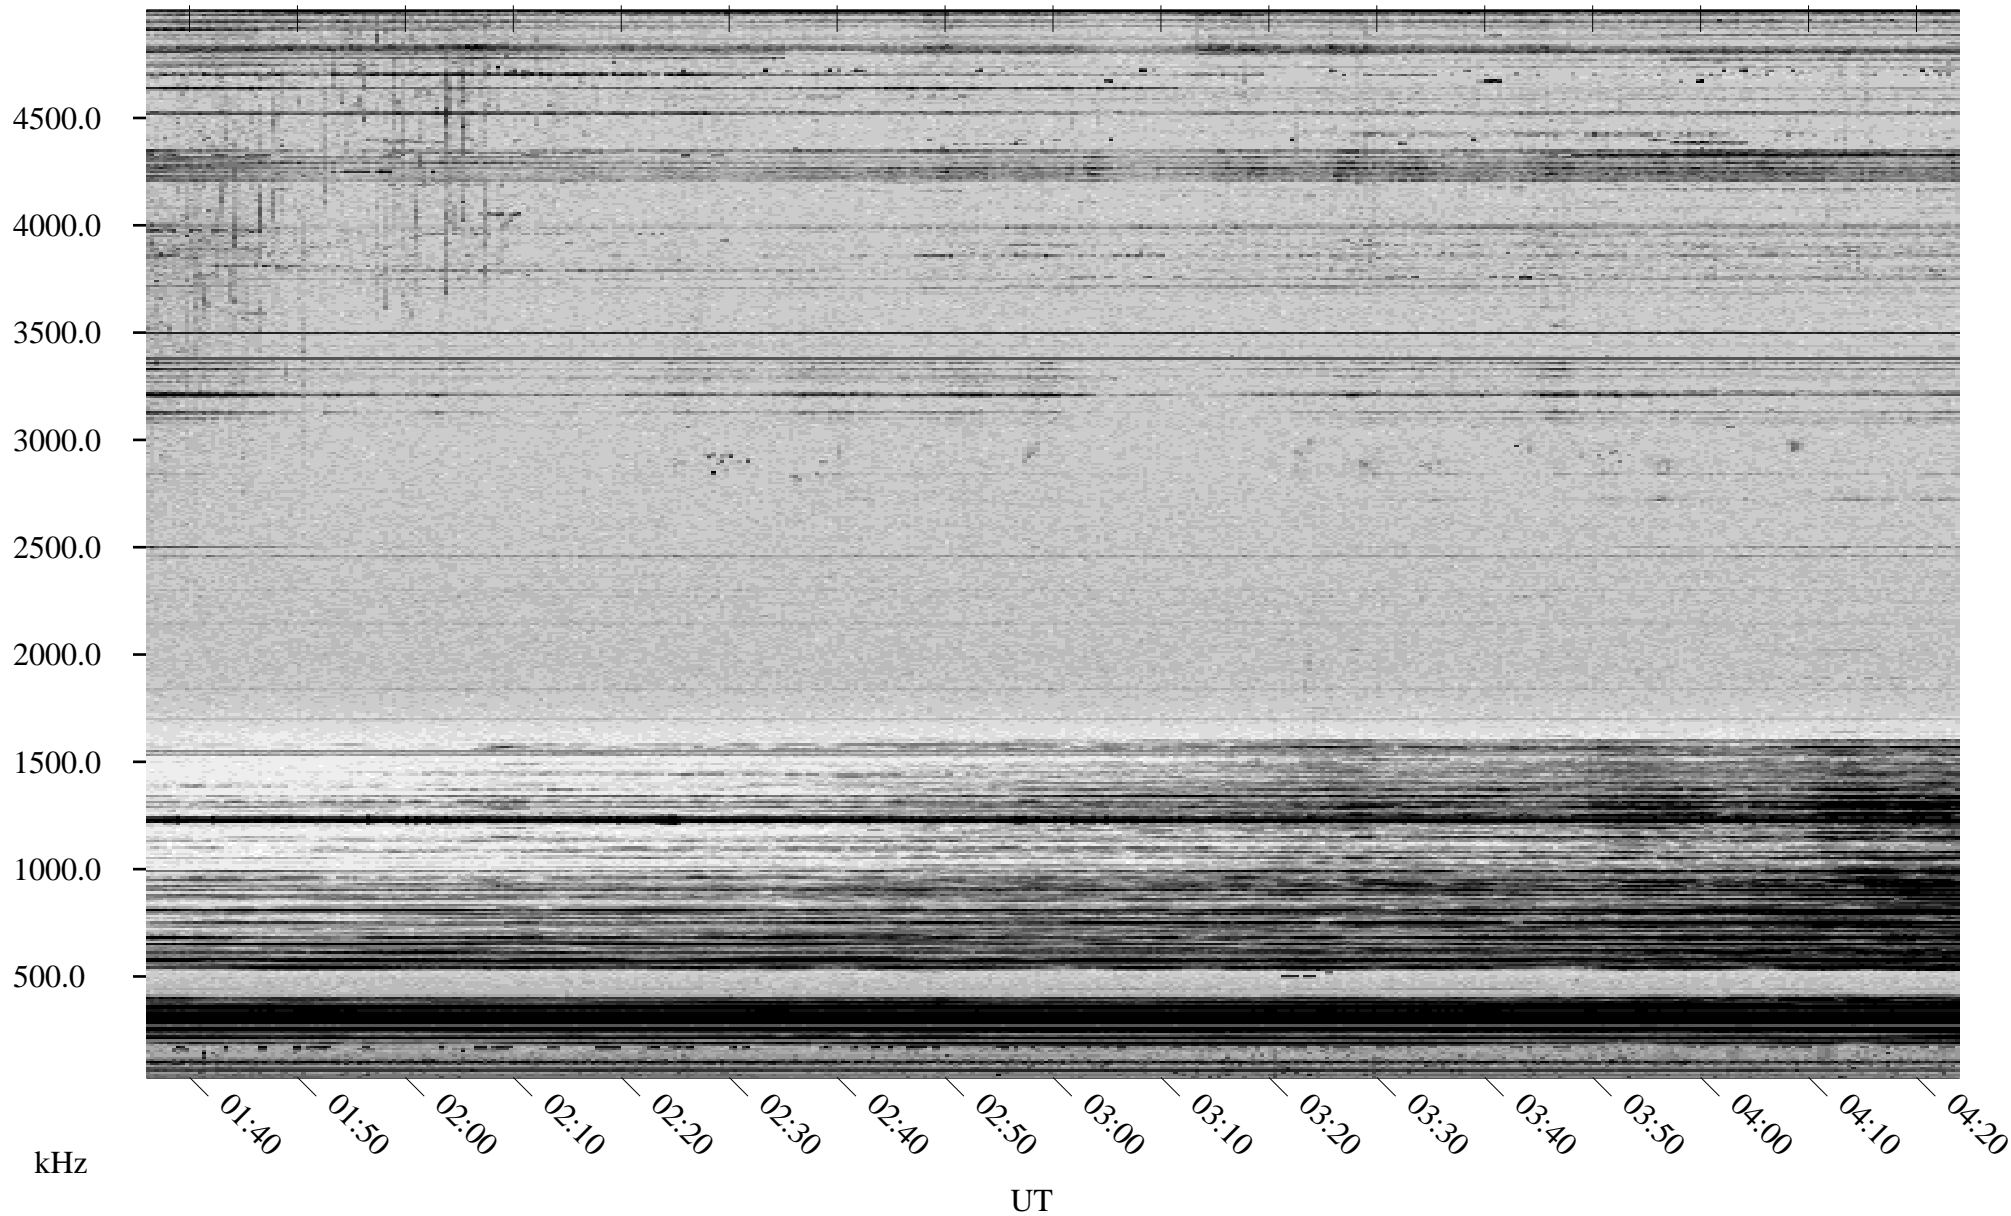

03/17/1998 Churchill, Manitoba

Linear Scale Black = 161 White = 15

ch98076l.r00m max_12

Page 1

03/17/1998 Churchill, Manitoba

Linear Scale Black = 161 White = 15

ch98076l.r00m max_12

Page 2

03/18/1998 Churchill, Manitoba

Linear Scale Black = 161 White = 15

ch98076l.r00m max_12

Page 3

03/18/1998 Churchill, Manitoba

Linear Scale Black = 161 White = 15

ch98076l.r00m max_12

Page 4

03/18/1998 Churchill, Manitoba

Linear Scale Black = 161 White = 15

ch98076l.r00m max_12

Page 5

03/18/1998 Churchill, Manitoba

Linear Scale Black = 161 White = 15

ch98076l.r00m max_12

Page 6

03/18/1998 Churchill, Manitoba

Linear Scale Black = 161 White = 15

ch98076l.r00m max_12

Page 7

03/18/1998 Churchill, Manitoba

Linear Scale Black = 161 White = 15

ch98076l.r00m max_12

Page 8