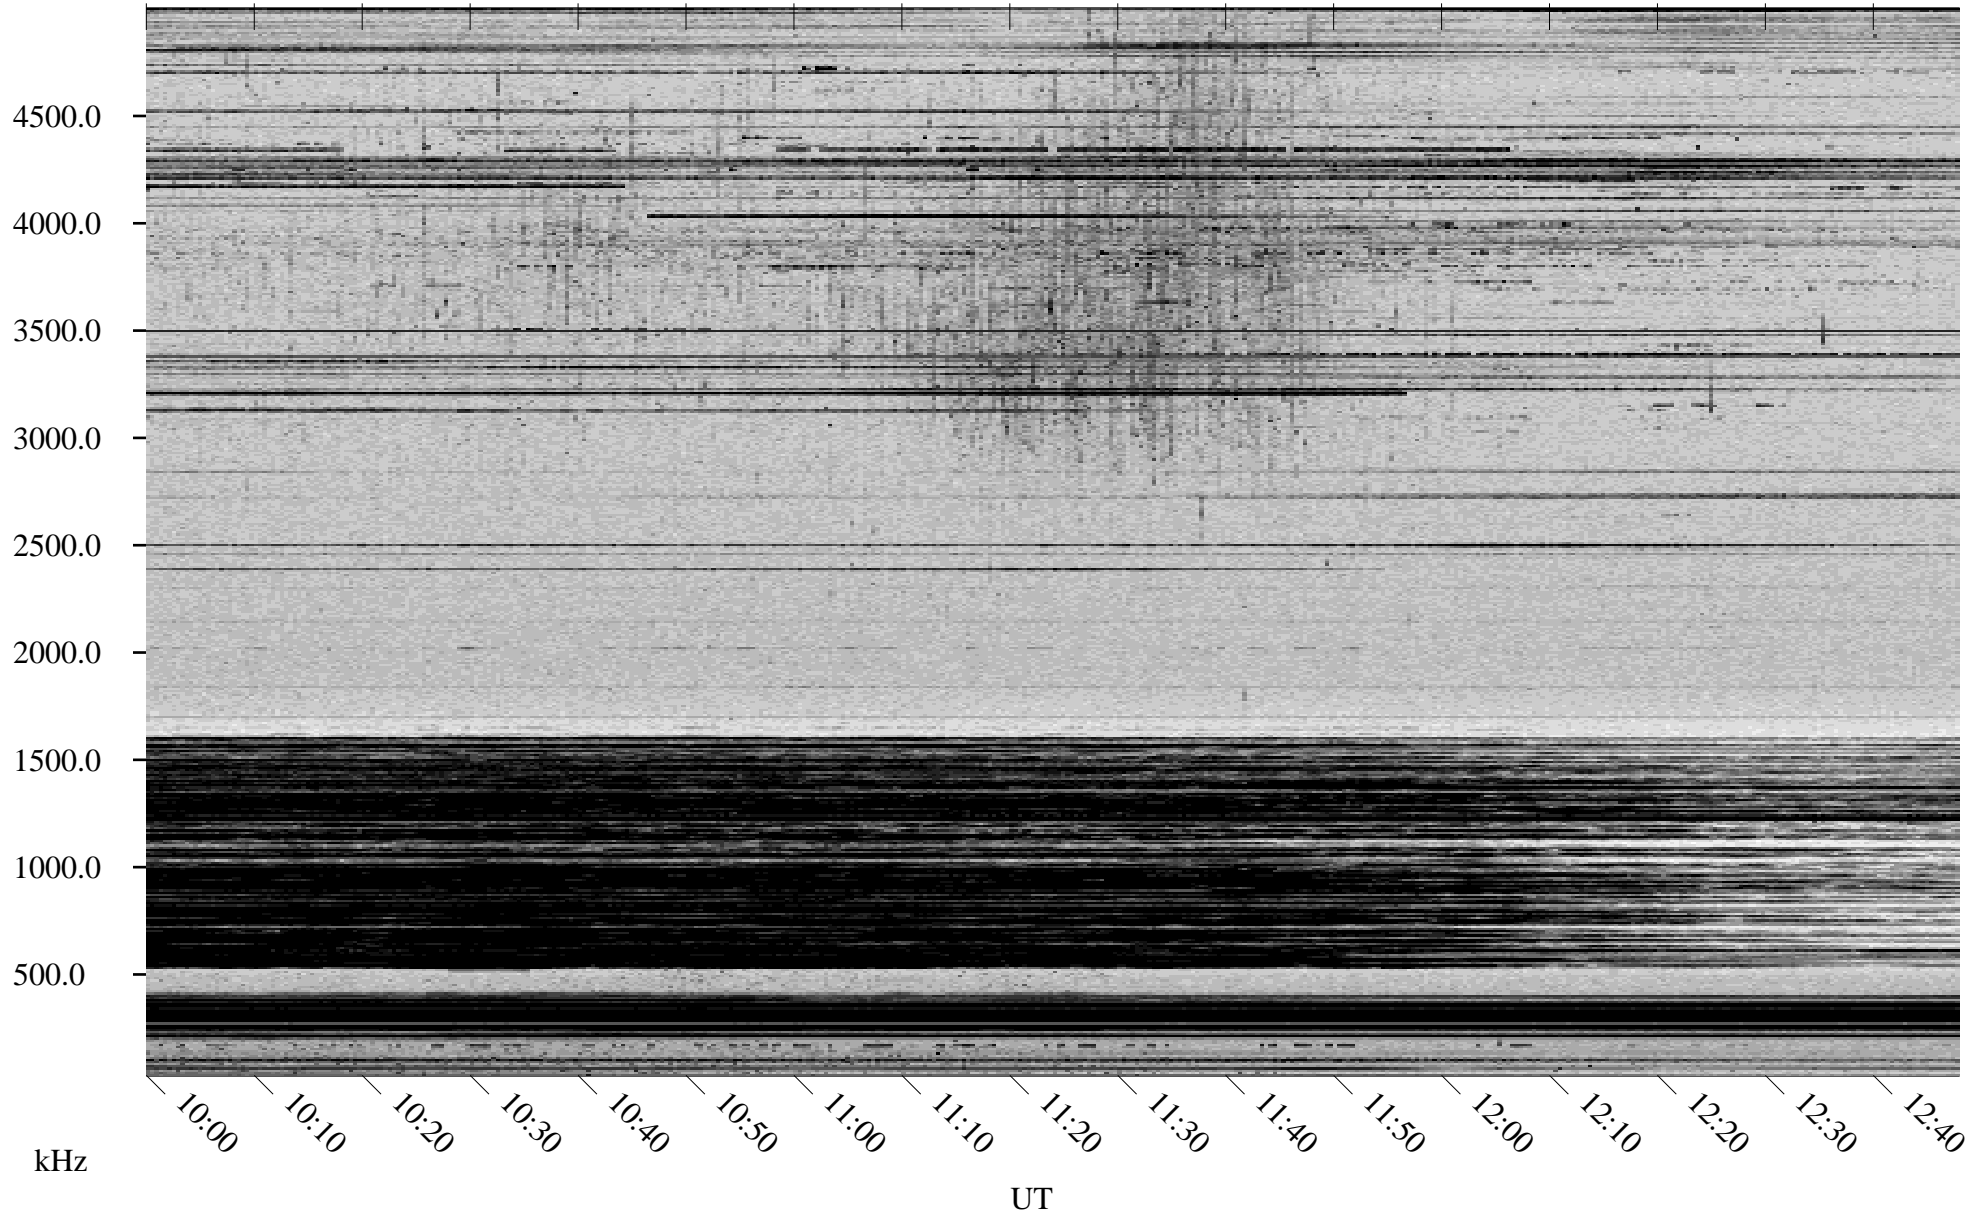

03/17/1998 Churchill, Manitoba

Linear Scale Black = 161 White = 15

ch98076l.r00m max_12

Page 1

03/17/1998 Churchill, Manitoba

Linear Scale Black = 161 White = 15

ch98076l.r00m max_12

Page 2

03/18/1998 Churchill, Manitoba

Linear Scale Black = 161 White = 15

ch98076l.r00m max_12

Page 3

03/18/1998 Churchill, Manitoba

Linear Scale Black = 161 White = 15

ch98076l.r00m max_12

Page 4

03/18/1998 Churchill, Manitoba

Linear Scale Black = 161 White = 15

ch98076l.r00m max_12

Page 5

03/18/1998 Churchill, Manitoba

Linear Scale Black = 161 White = 15

ch98076l.r00m max_12

Page 6

03/18/1998 Churchill, Manitoba

Linear Scale Black = 161 White = 15

ch98076l.r00m max_12

Page 7

03/18/1998 Churchill, Manitoba

Linear Scale Black = 161 White = 15

ch98076l.r00m max_12

Page 8