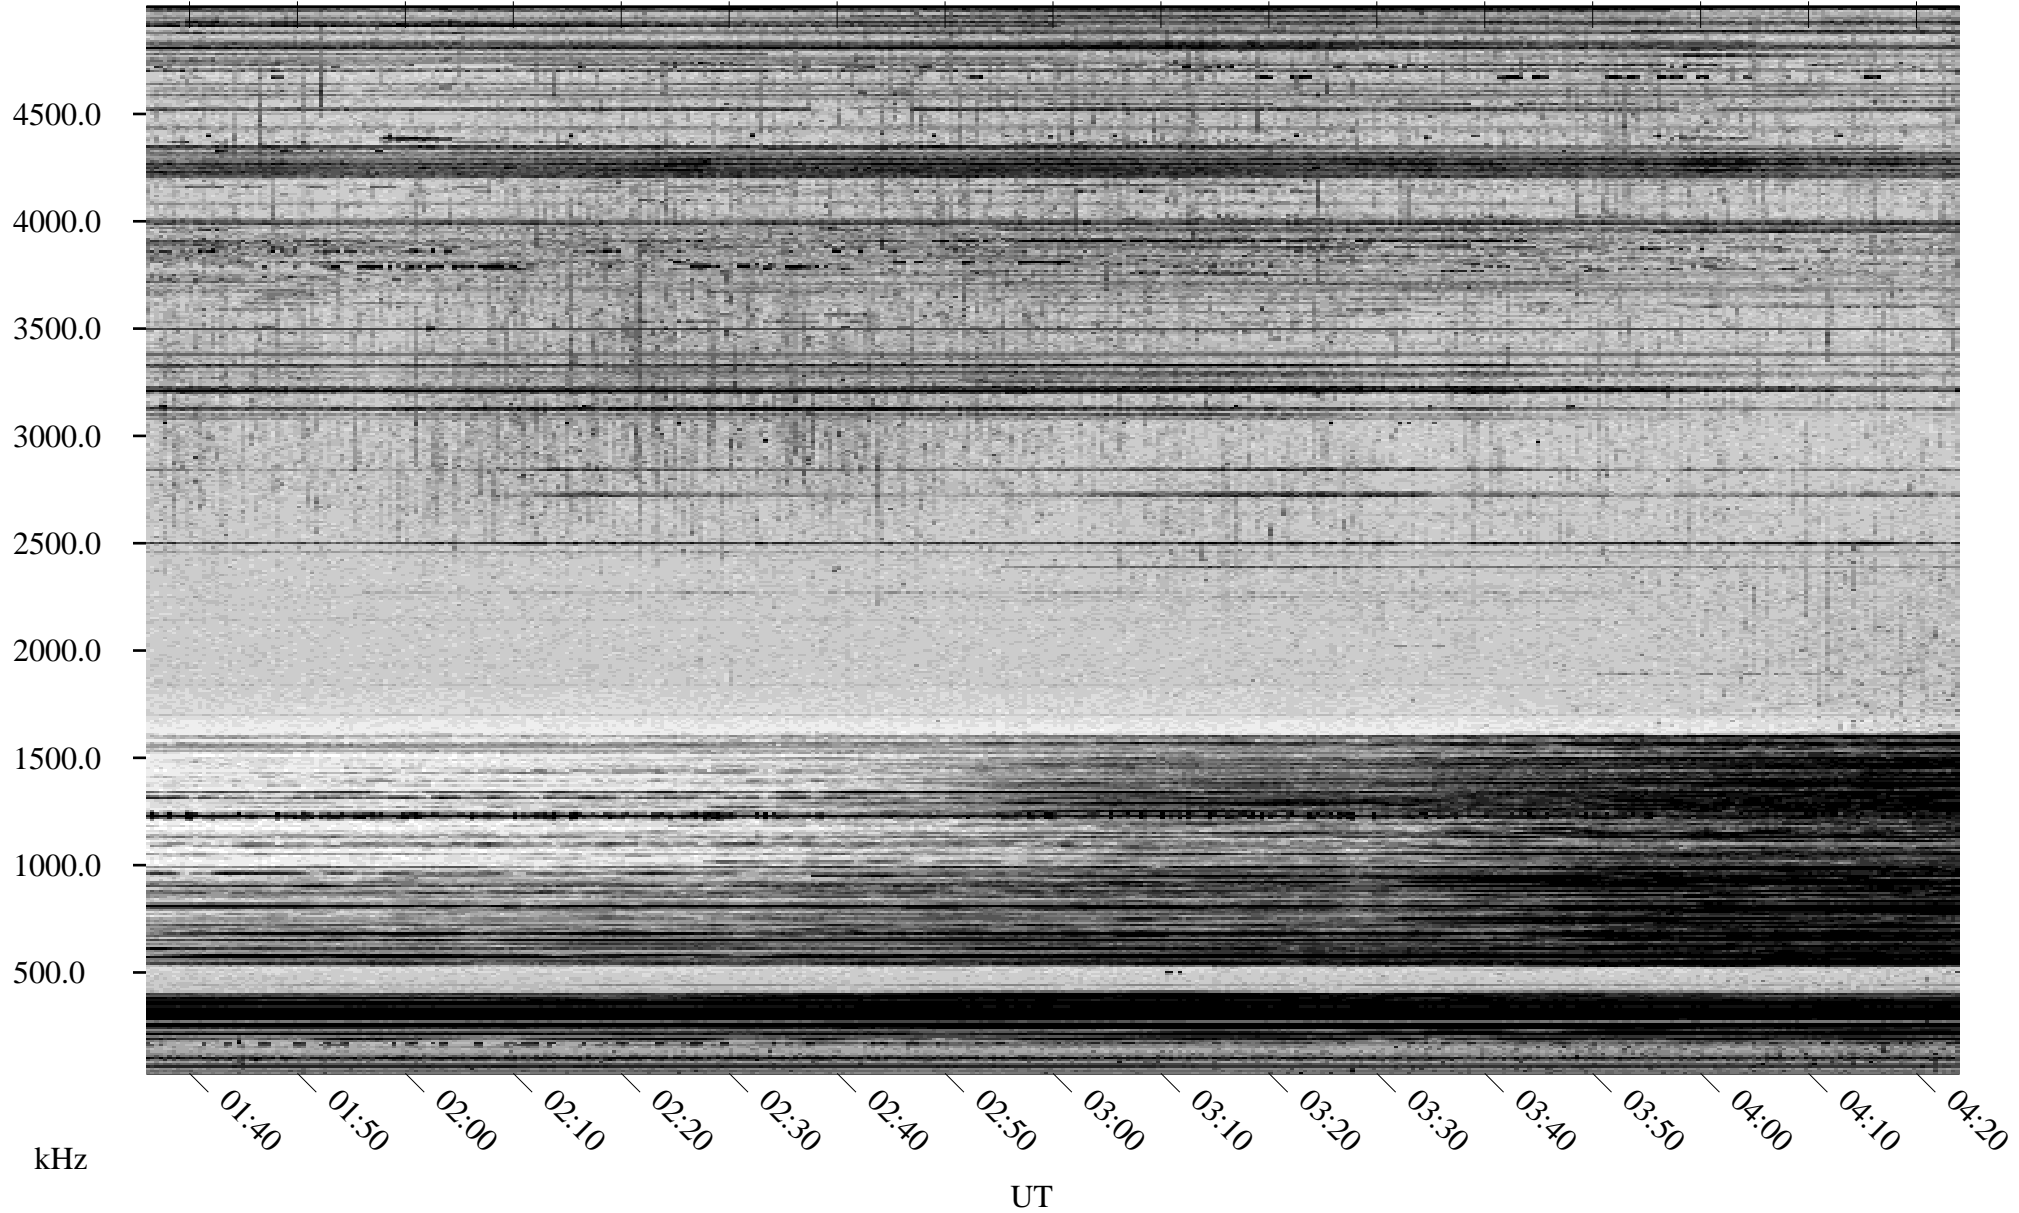

03/18/1998 Churchill, Manitoba

Linear Scale Black = 161 White = 15

ch980771l.r00m max_12

Page 1

03/18/1998 Churchill, Manitoba

Linear Scale Black = 161 White = 15

ch980771l.r00m max_12

Page 2

03/19/1998 Churchill, Manitoba

Linear Scale Black = 161 White = 15

ch980771l.r00m max_12

Page 3

03/19/1998 Churchill, Manitoba

Linear Scale Black = 161 White = 15

ch980771l.r00m max_12

Page 4

03/19/1998 Churchill, Manitoba

Linear Scale Black = 161 White = 15

ch980771l.r00m max_12

03/19/1998 Churchill, Manitoba

Linear Scale Black = 161 White = 15

ch980771l.r00m max_12

Page 6

03/19/1998 Churchill, Manitoba

Linear Scale Black = 161 White = 15

ch980771l.r00m max_12

Page 7

03/19/1998 Churchill, Manitoba

Linear Scale Black = 161 White = 15

ch980771l.r00m max_12

Page 8