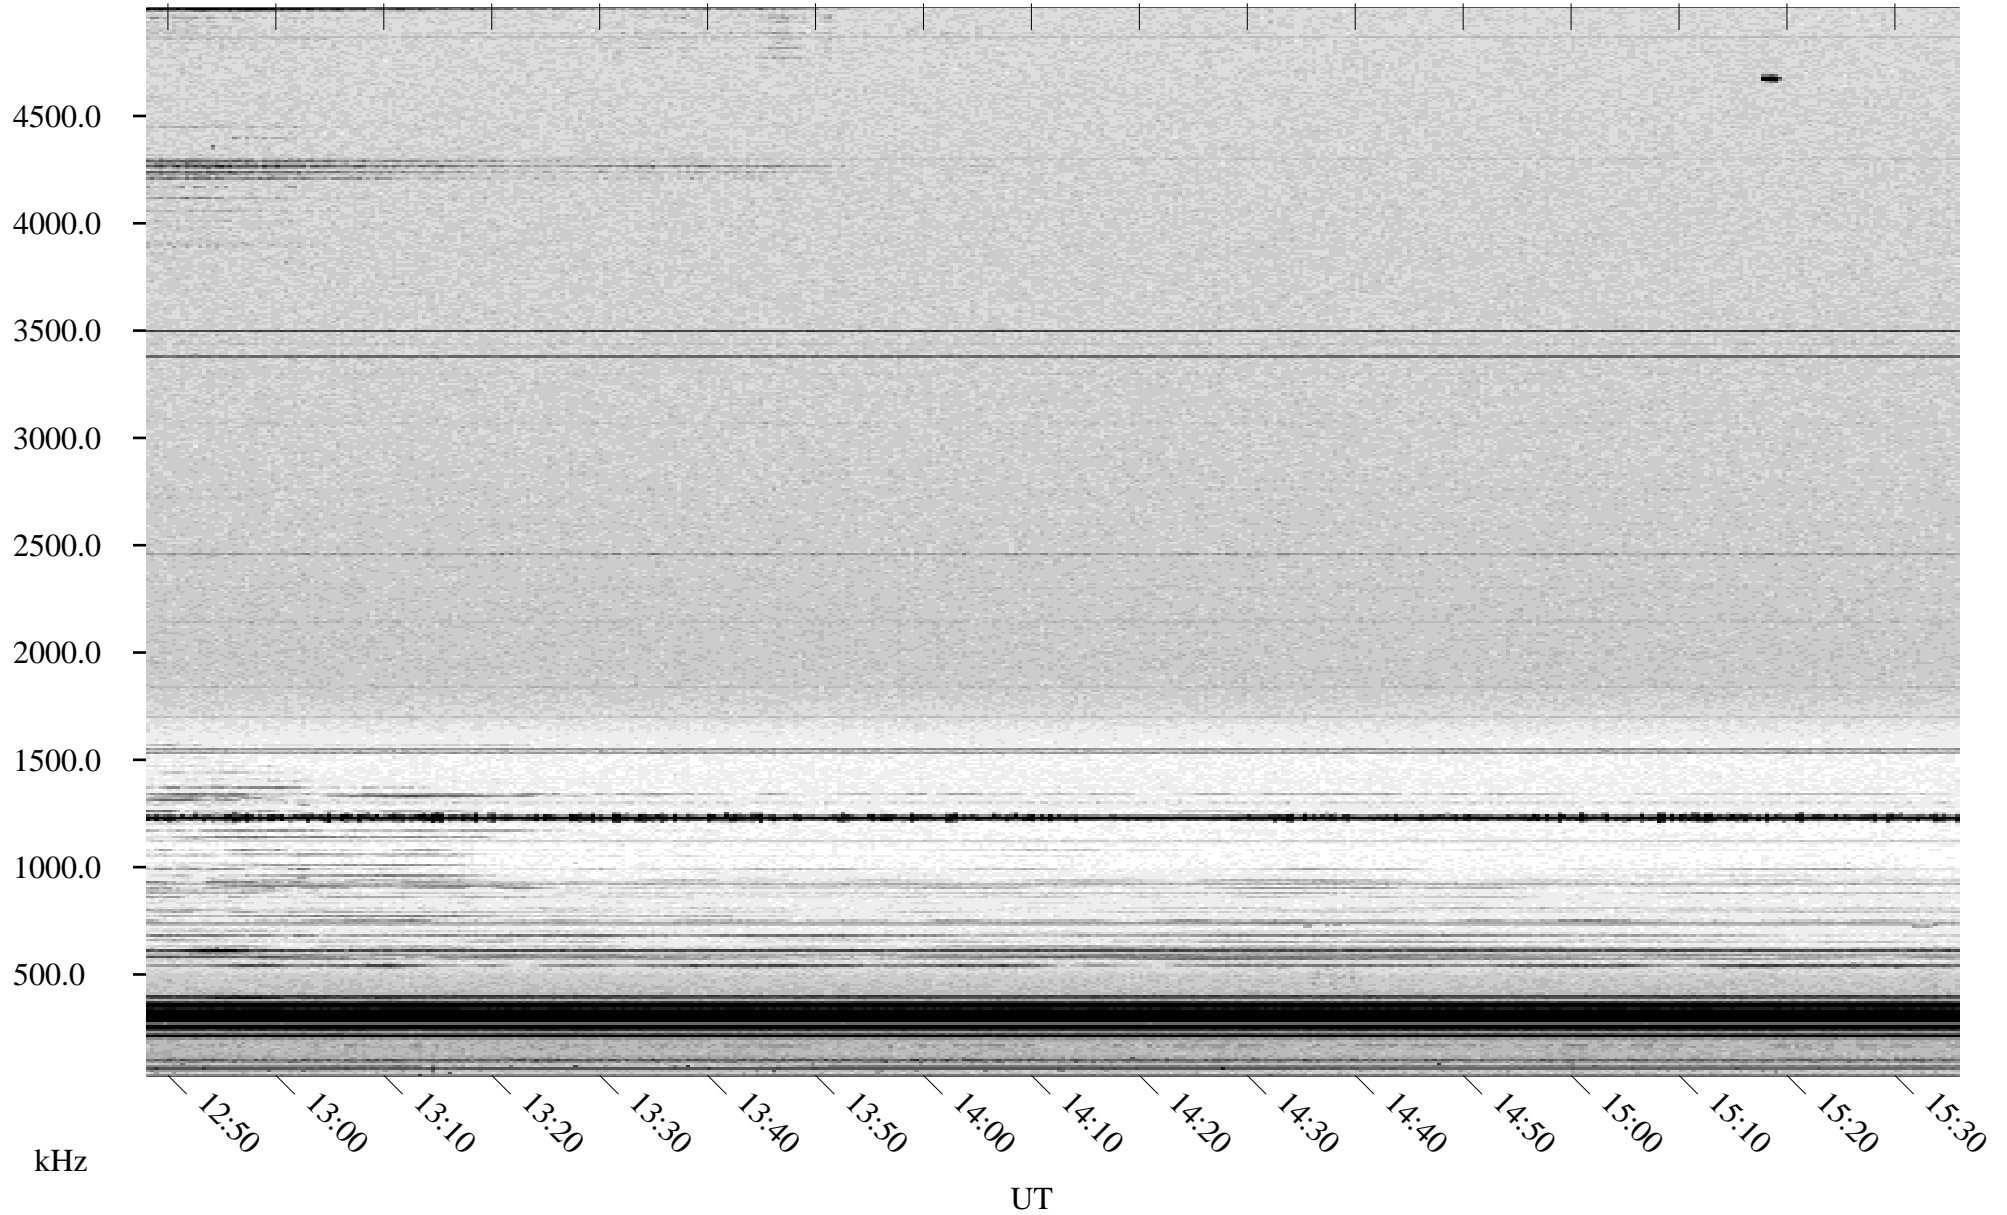

03/19/1998 Churchill, Manitoba

Linear Scale Black = 161 White = 15

ch980771l.r00m max_12

Page 3

03/19/1998 Churchill, Manitoba

Linear Scale Black = 161 White = 15

ch980771l.r00m max_12

Page 4

03/19/1998 Churchill, Manitoba

Linear Scale Black = 161 White = 15

ch980771l.r00m max_12

03/19/1998 Churchill, Manitoba

Linear Scale Black = 161 White = 15

ch980771l.r00m max_12

Page 6

03/19/1998 Churchill, Manitoba

Linear Scale Black = 161 White = 15

ch980771l.r00m max_12

Page 7

03/19/1998 Churchill, Manitoba

Linear Scale Black = 161 White = 15

ch980771l.r00m max_12

Page 8