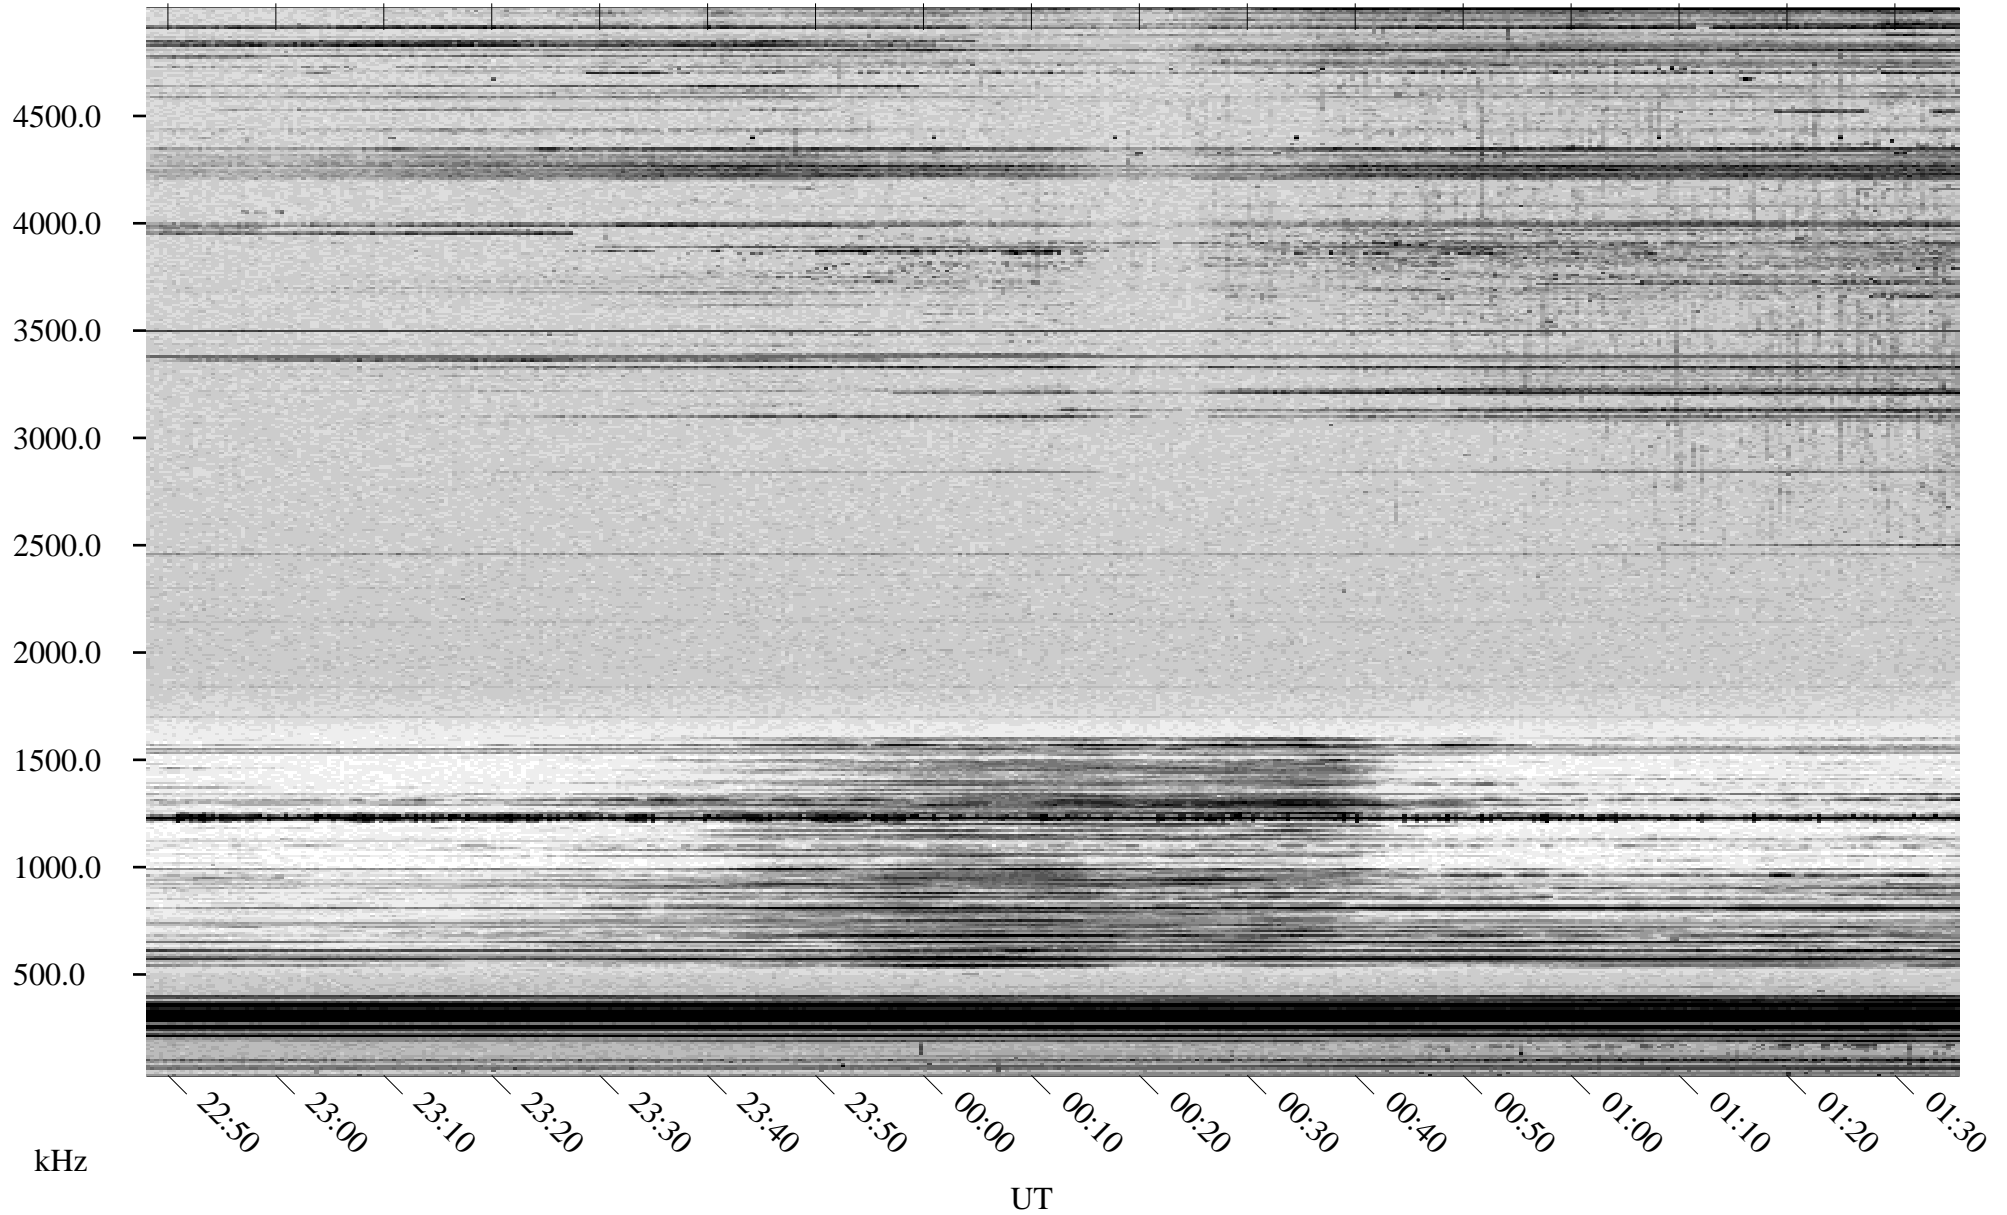

03/18/1998 Churchill, Manitoba

Linear Scale Black = 161 White = 15

ch980771l.r00m max_12

Page 1

03/18/1998 Churchill, Manitoba

Linear Scale Black = 161 White = 15

ch980771l.r00m max_12

Page 2

03/19/1998 Churchill, Manitoba

Linear Scale Black = 161 White = 15

ch980771l.r00m max_12

Page 3

03/19/1998 Churchill, Manitoba

Linear Scale Black = 161 White = 15

ch980771l.r00m max_12

Page 4

03/19/1998 Churchill, Manitoba

Linear Scale Black = 161 White = 15

ch980771l.r00m max_12

03/19/1998 Churchill, Manitoba

Linear Scale Black = 161 White = 15

ch980771l.r00m max_12

Page 6

03/19/1998 Churchill, Manitoba

Linear Scale Black = 161 White = 15

ch980771l.r00m max_12

Page 7

03/19/1998 Churchill, Manitoba

Linear Scale Black = 161 White = 15

ch980771l.r00m max_12

Page 8