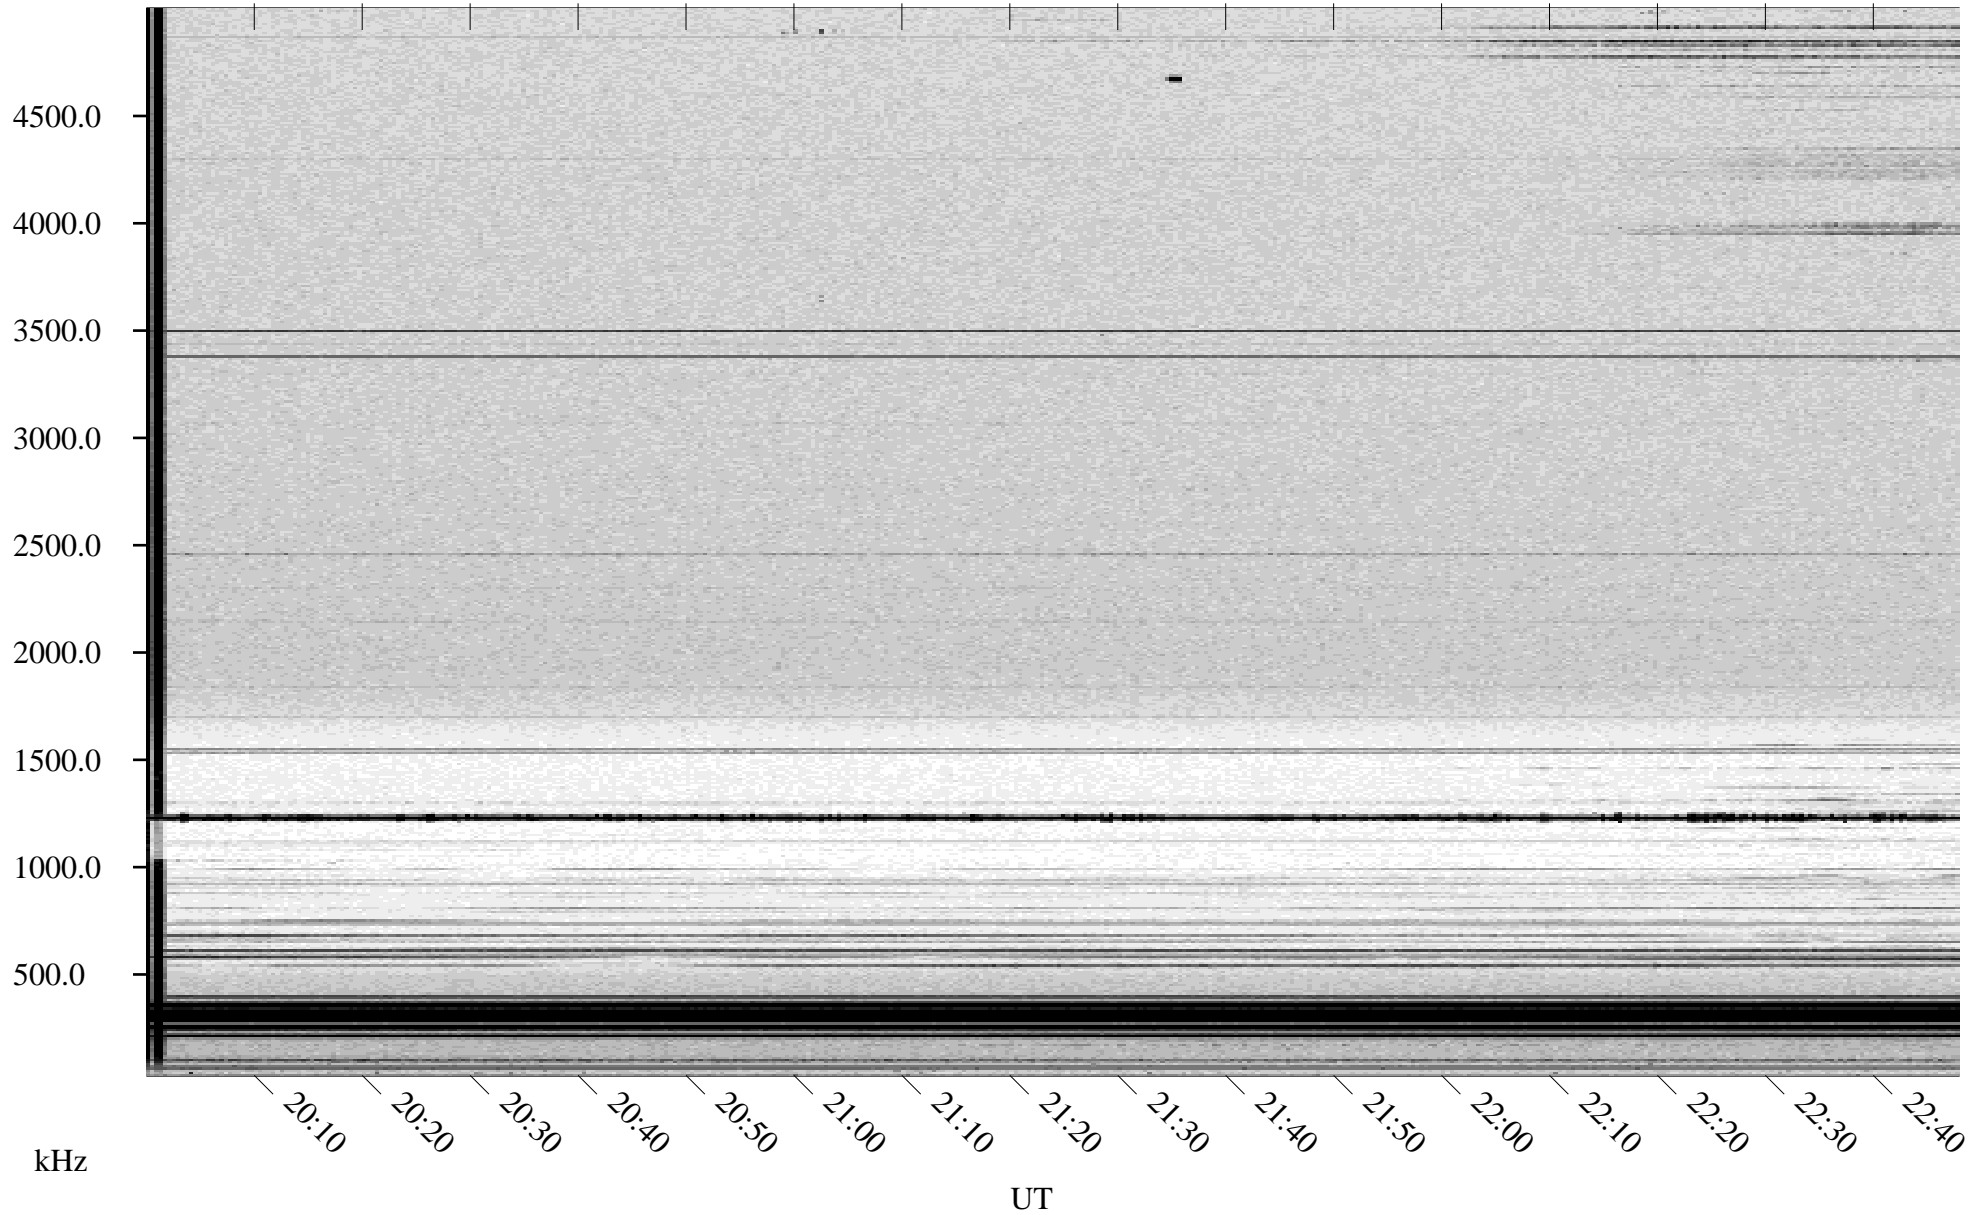

03/18/1998 Churchill, Manitoba

Linear Scale Black = 161 White = 15

ch980771l.r00m max_12

Page 1

03/18/1998 Churchill, Manitoba

Linear Scale Black = 161 White = 15

ch980771l.r00m max_12

Page 2

03/19/1998 Churchill, Manitoba

Linear Scale Black = 161 White = 15

ch980771l.r00m max_12

Page 3

03/19/1998 Churchill, Manitoba

Linear Scale Black = 161 White = 15

ch980771l.r00m max_12

Page 4

03/19/1998 Churchill, Manitoba

Linear Scale Black = 161 White = 15

ch980771l.r00m max_12

03/19/1998 Churchill, Manitoba

Linear Scale Black = 161 White = 15

ch980771l.r00m max_12

Page 6

03/19/1998 Churchill, Manitoba

Linear Scale Black = 161 White = 15

ch980771l.r00m max_12

Page 7

03/19/1998 Churchill, Manitoba

Linear Scale Black = 161 White = 15

ch980771l.r00m max_12

Page 8