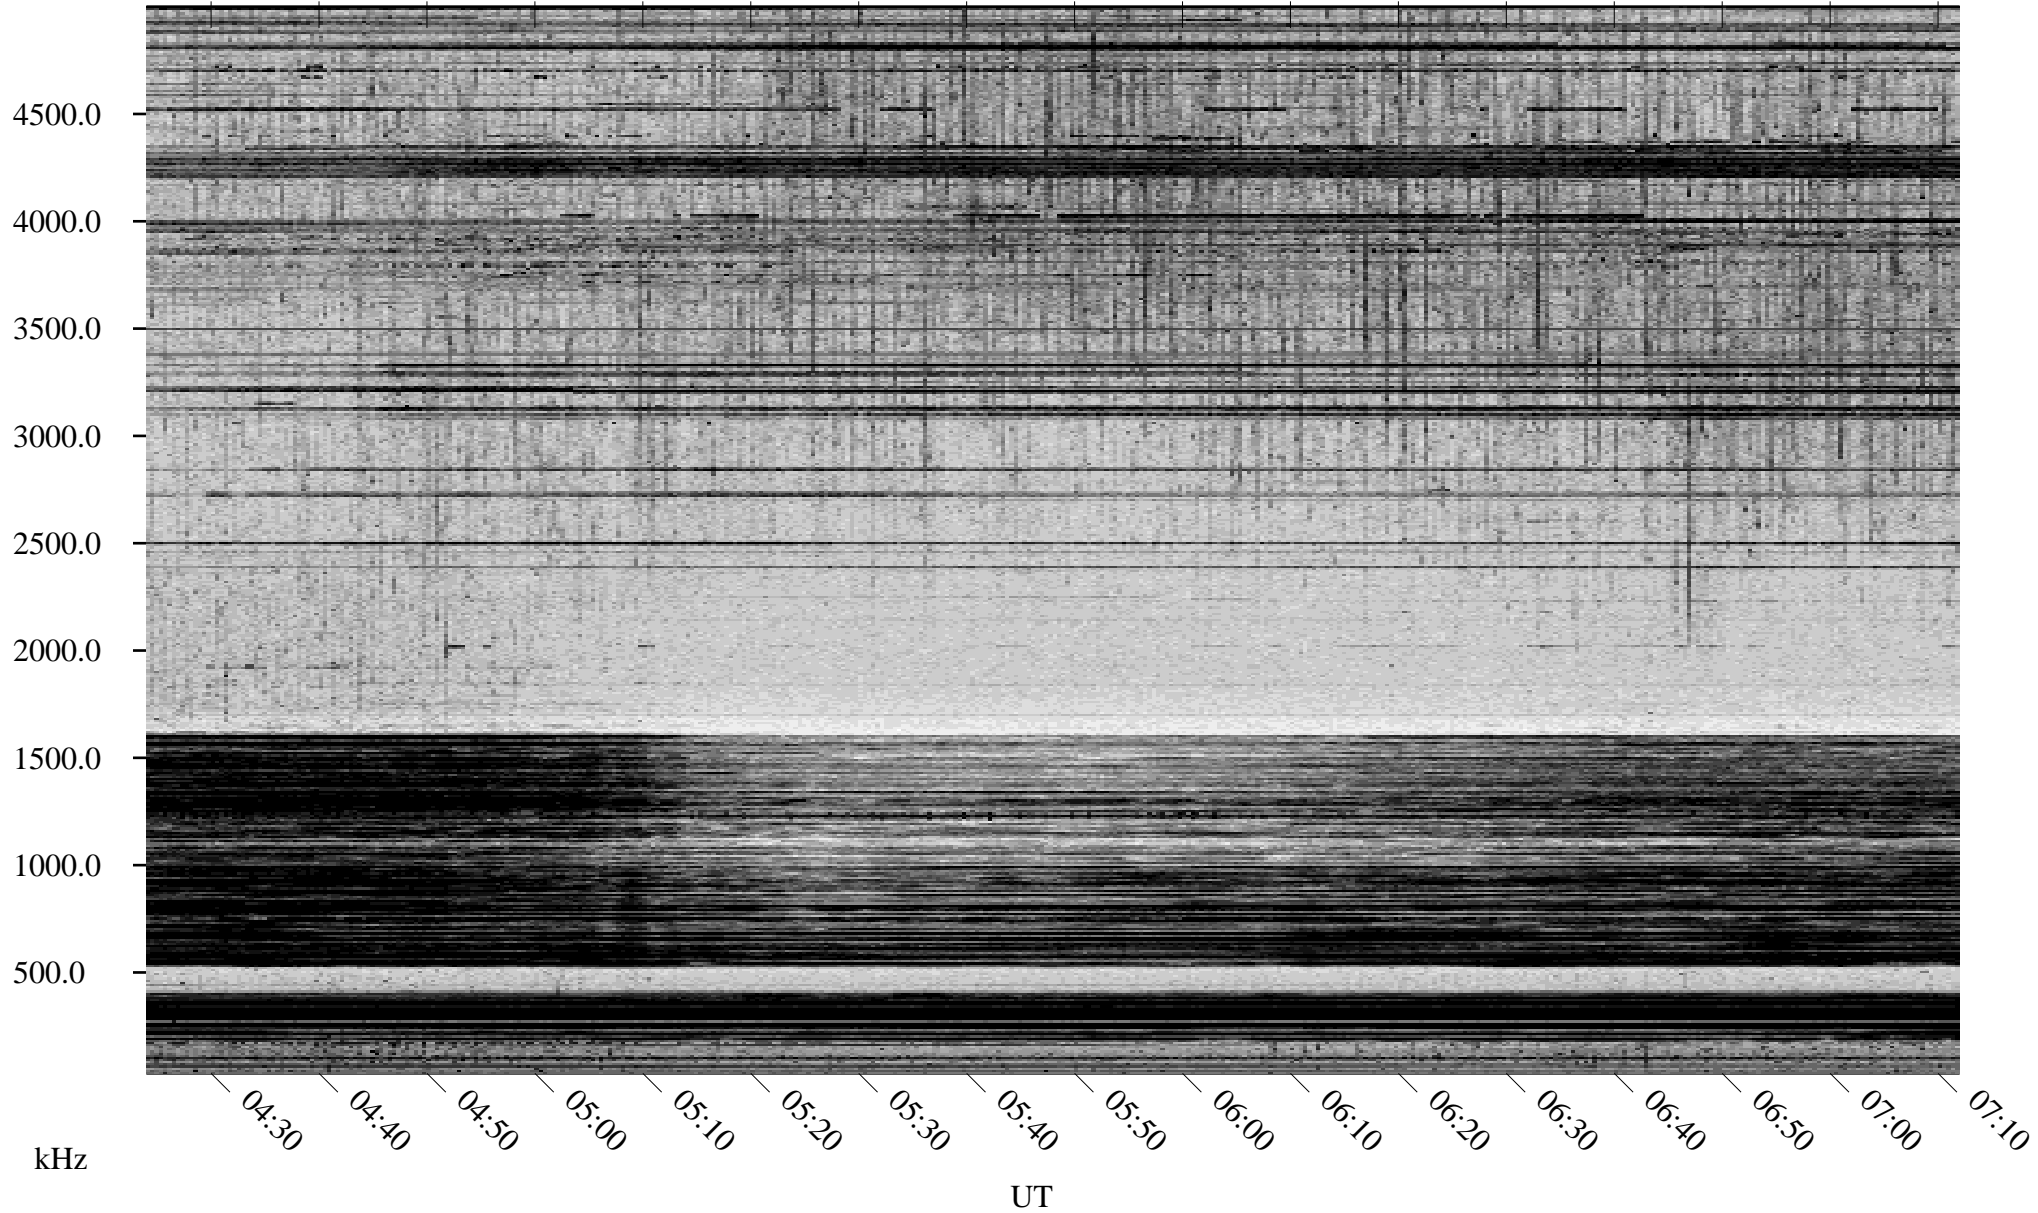

03/18/1998 Churchill, Manitoba

Linear Scale Black = 161 White = 15

ch980771l.r00m max_12

Page 1

03/18/1998 Churchill, Manitoba

Linear Scale Black = 161 White = 15

ch980771l.r00m max_12

Page 2

03/19/1998 Churchill, Manitoba

Linear Scale Black = 161 White = 15

ch980771l.r00m max_12

Page 3

03/19/1998 Churchill, Manitoba

Linear Scale Black = 161 White = 15

ch980771l.r00m max_12

Page 4

03/19/1998 Churchill, Manitoba

Linear Scale Black = 161 White = 15

ch980771l.r00m max_12

03/19/1998 Churchill, Manitoba

Linear Scale Black = 161 White = 15

ch980771l.r00m max_12

Page 6

03/19/1998 Churchill, Manitoba

Linear Scale Black = 161 White = 15

ch980771l.r00m max_12

Page 7

03/19/1998 Churchill, Manitoba

Linear Scale Black = 161 White = 15

ch980771l.r00m max_12

Page 8