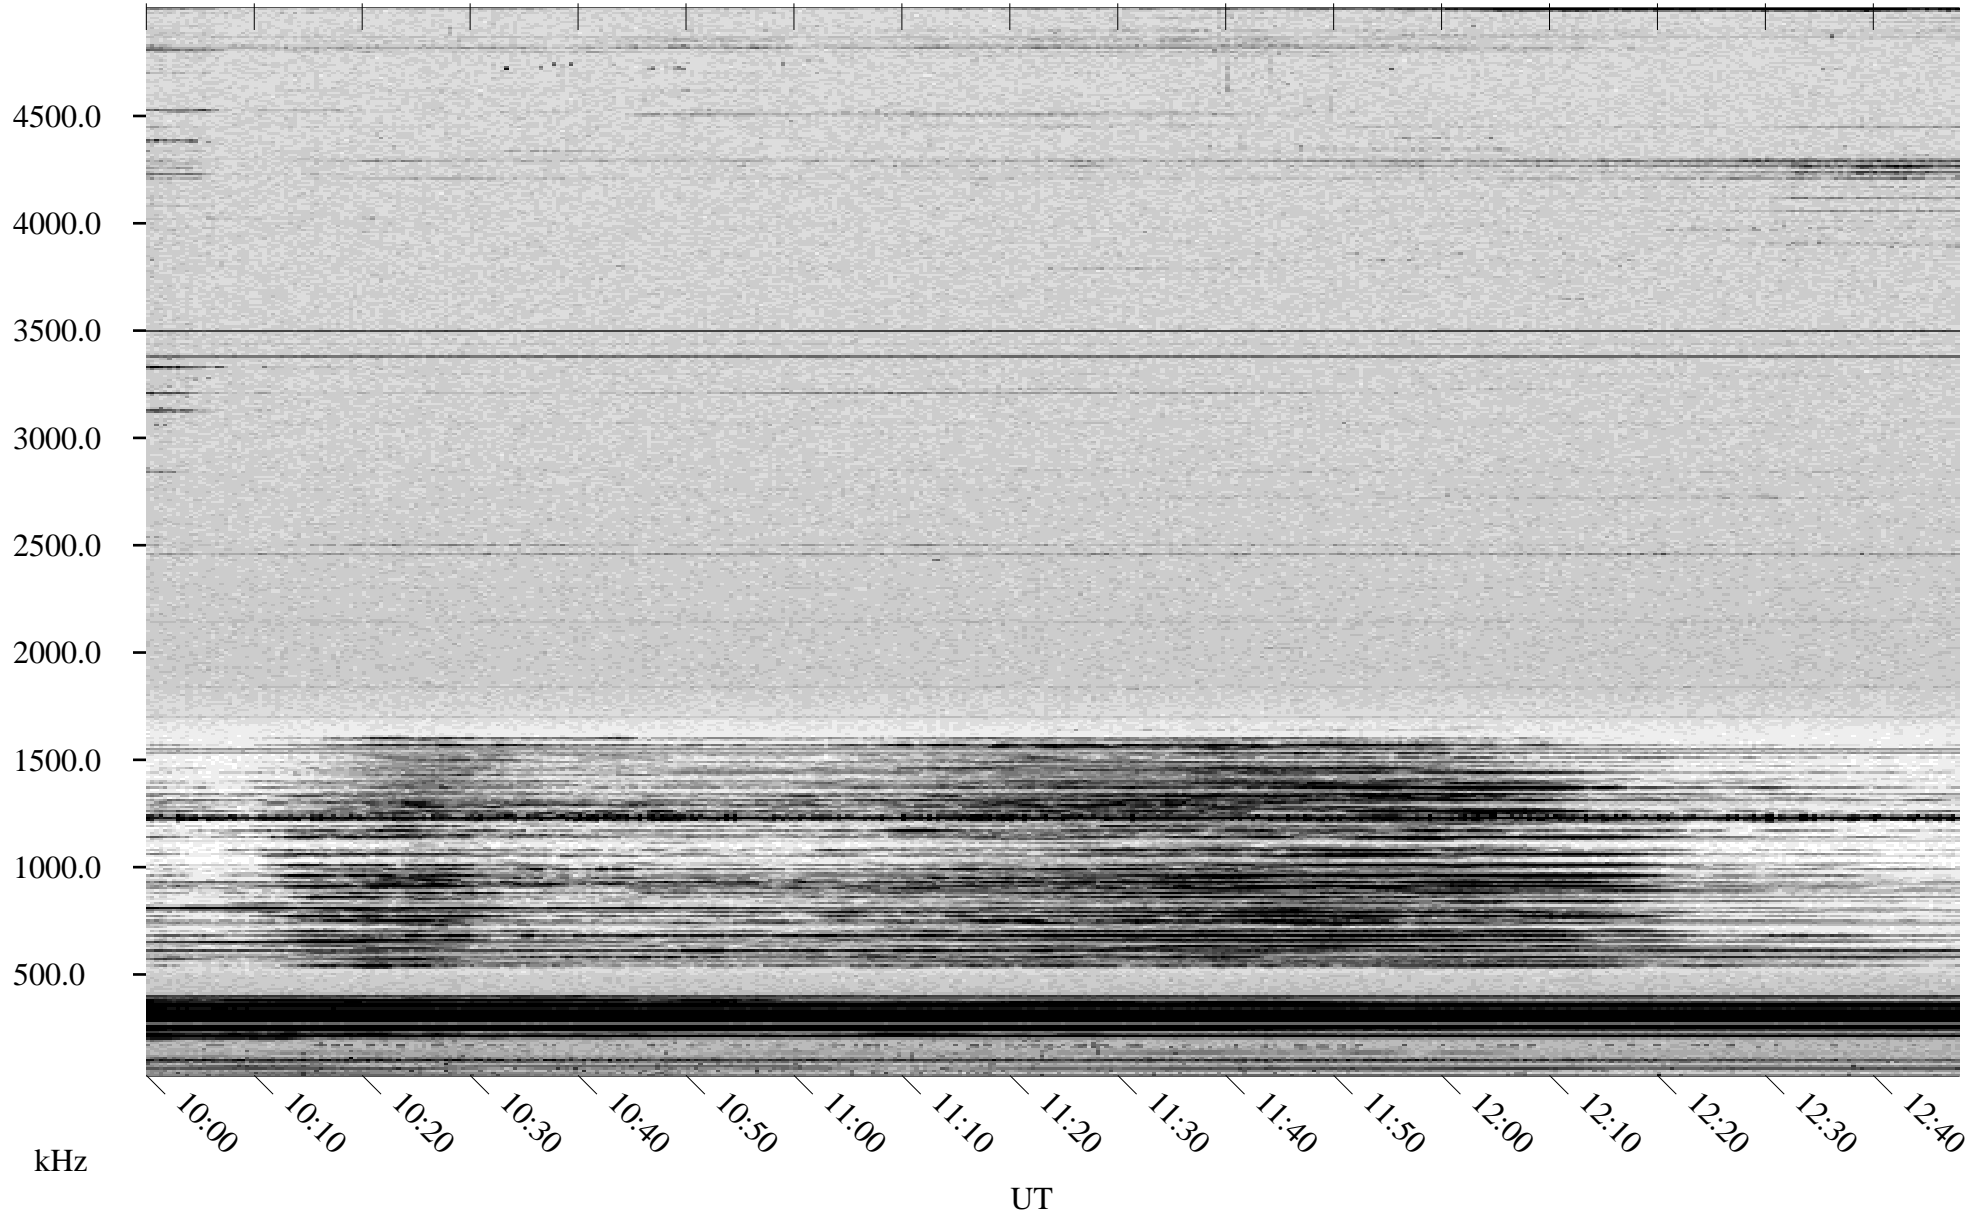

03/18/1998 Churchill, Manitoba

Linear Scale Black = 161 White = 15

ch980771l.r00m max_12

Page 1

03/18/1998 Churchill, Manitoba

Linear Scale Black = 161 White = 15

ch980771l.r00m max_12

Page 2

03/19/1998 Churchill, Manitoba

Linear Scale Black = 161 White = 15

ch980771l.r00m max_12

Page 3

03/19/1998 Churchill, Manitoba

Linear Scale Black = 161 White = 15

ch980771l.r00m max_12

Page 4

03/19/1998 Churchill, Manitoba

Linear Scale Black = 161 White = 15

ch980771l.r00m max_12

03/19/1998 Churchill, Manitoba

Linear Scale Black = 161 White = 15

ch980771l.r00m max_12

Page 6

03/19/1998 Churchill, Manitoba

Linear Scale Black = 161 White = 15

ch980771l.r00m max_12

Page 7

03/19/1998 Churchill, Manitoba

Linear Scale Black = 161 White = 15

ch980771l.r00m max_12

Page 8