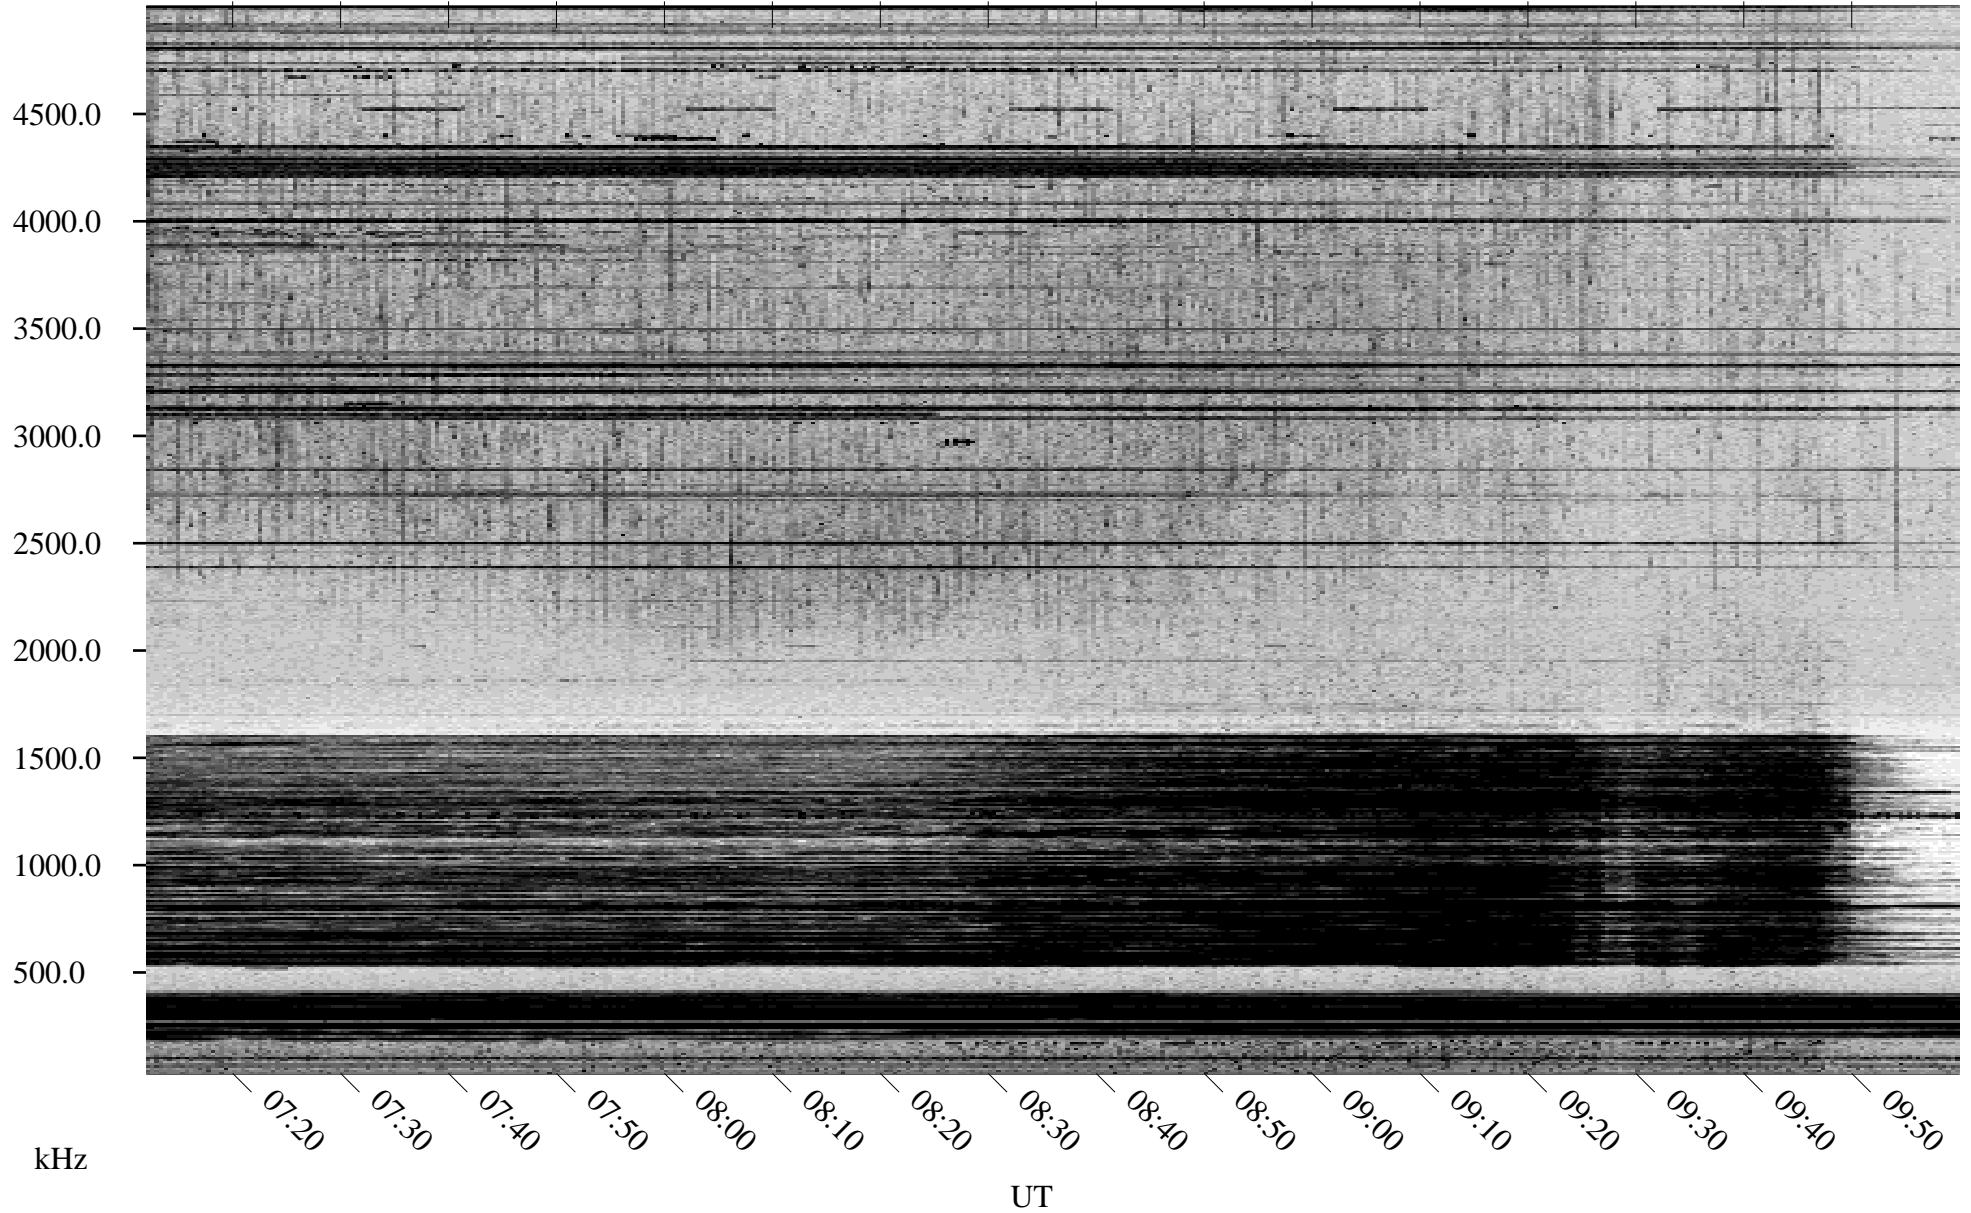

03/18/1998 Churchill, Manitoba

Linear Scale Black = 161 White = 15

ch980771l.r00m max_12

Page 1

03/18/1998 Churchill, Manitoba

Linear Scale Black = 161 White = 15

ch980771l.r00m max_12

Page 2

03/19/1998 Churchill, Manitoba

Linear Scale Black = 161 White = 15

ch980771l.r00m max_12

Page 3

03/19/1998 Churchill, Manitoba

Linear Scale Black = 161 White = 15

ch980771l.r00m max_12

Page 4

03/19/1998 Churchill, Manitoba

Linear Scale Black = 161 White = 15

ch980771l.r00m max_12

03/19/1998 Churchill, Manitoba

Linear Scale Black = 161 White = 15

ch980771l.r00m max_12

Page 6

03/19/1998 Churchill, Manitoba

Linear Scale Black = 161 White = 15

ch980771l.r00m max_12

Page 7

03/19/1998 Churchill, Manitoba

Linear Scale Black = 161 White = 15

ch980771l.r00m max_12

Page 8