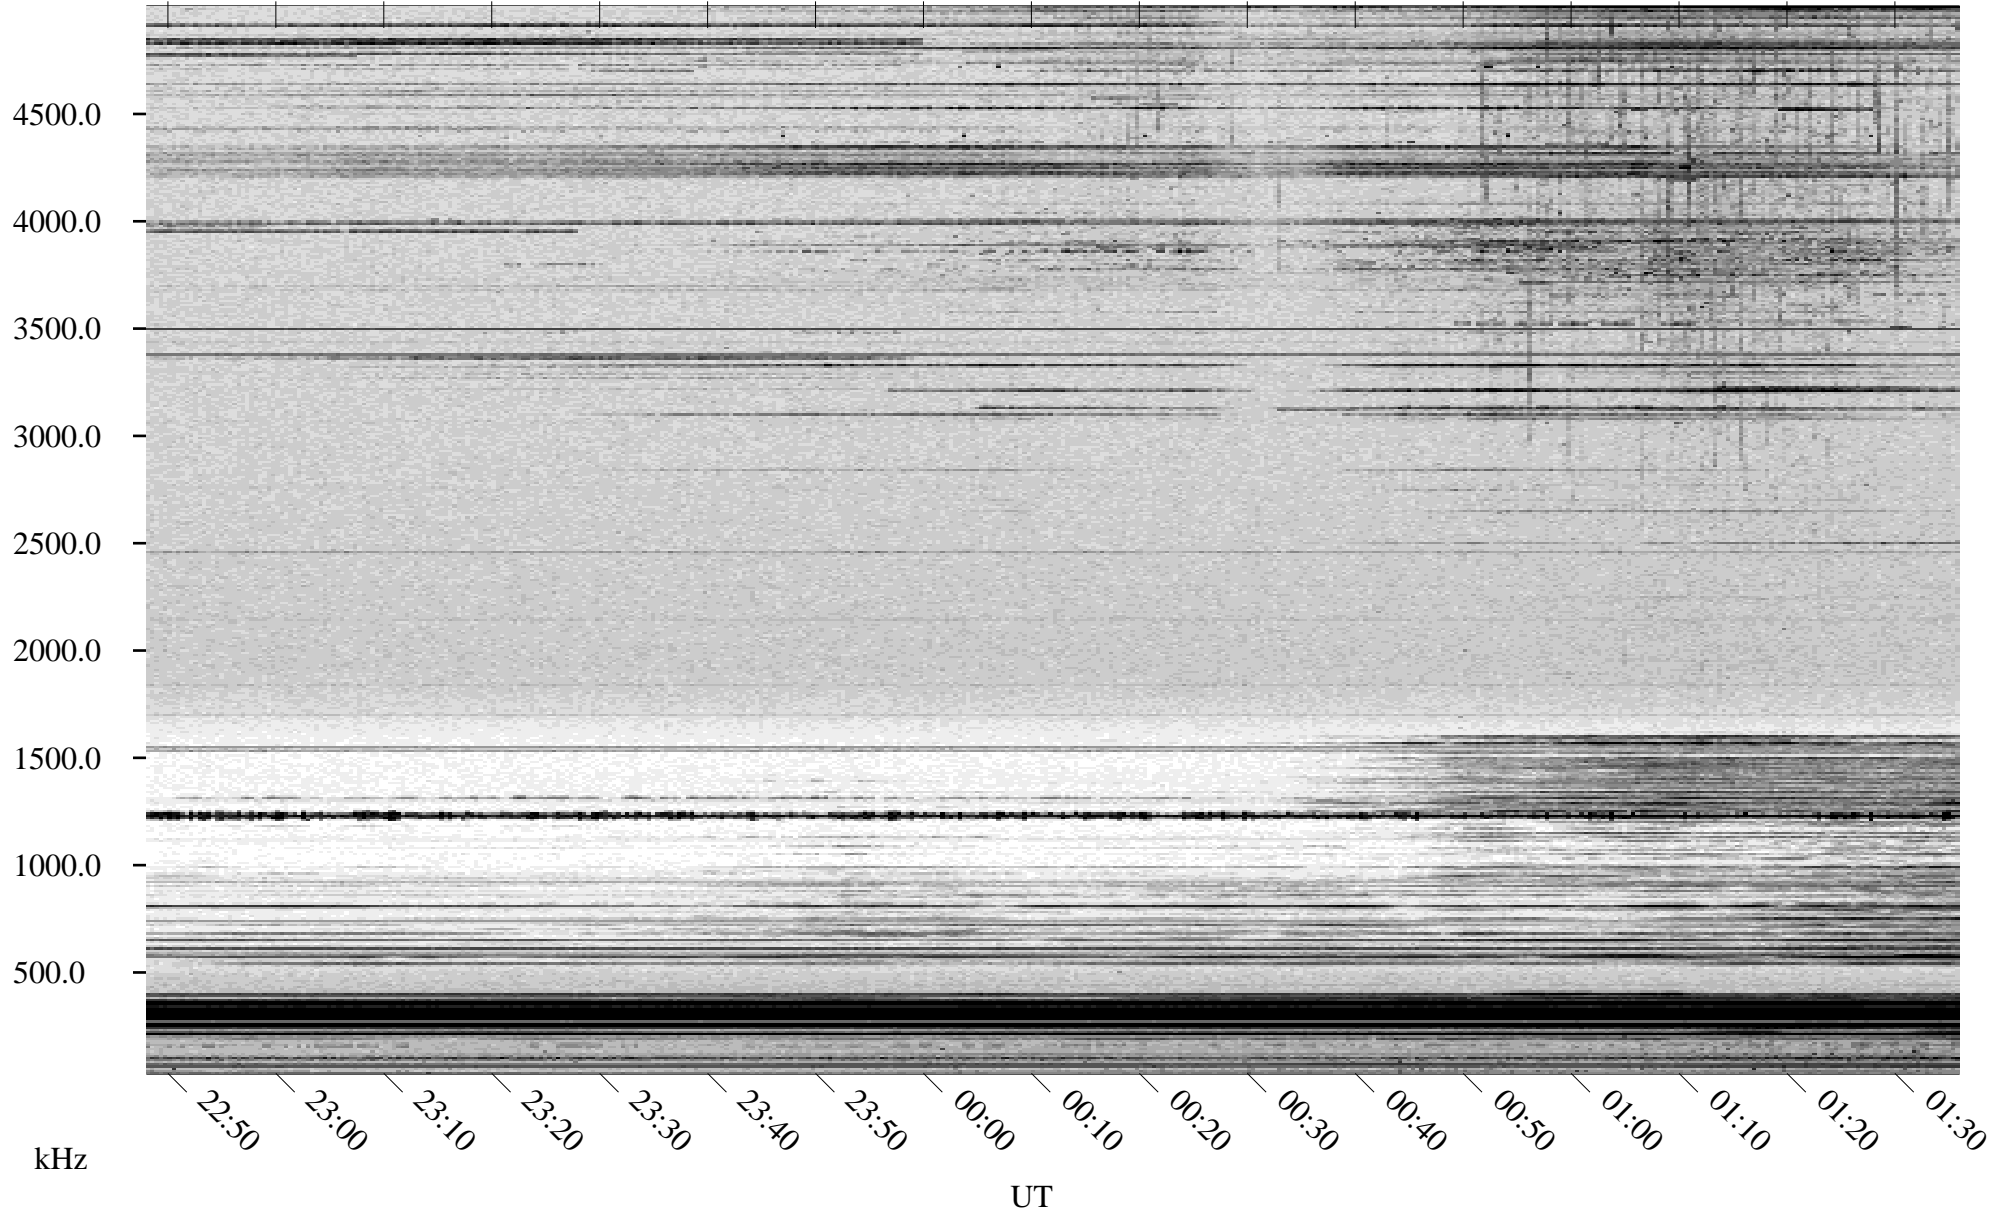

03/19/1998 Churchill, Manitoba

Linear Scale Black = 161 White = 15

ch98078l.r00m max_12

Page 1

03/19/1998 Churchill, Manitoba

Linear Scale Black = 161 White = 15

ch98078l.r00m max_12

Page 2

03/20/1998 Churchill, Manitoba

Linear Scale Black = 161 White = 15

ch98078l.r00m max_12

Page 3

03/20/1998 Churchill, Manitoba

Linear Scale Black = 161 White = 15

ch98078l.r00m max_12

Page 4

03/20/1998 Churchill, Manitoba

Linear Scale Black = 161 White = 15

ch980781l.r00m max_12

Page 5

03/20/1998 Churchill, Manitoba

Linear Scale Black = 161 White = 15

ch98078l.r00m max_12

Page 6

03/20/1998 Churchill, Manitoba

Linear Scale Black = 161 White = 15

ch98078l.r00m max_12

Page 7

03/20/1998 Churchill, Manitoba

Linear Scale Black = 161 White = 15

ch98078l.r00m max_12

Page 8