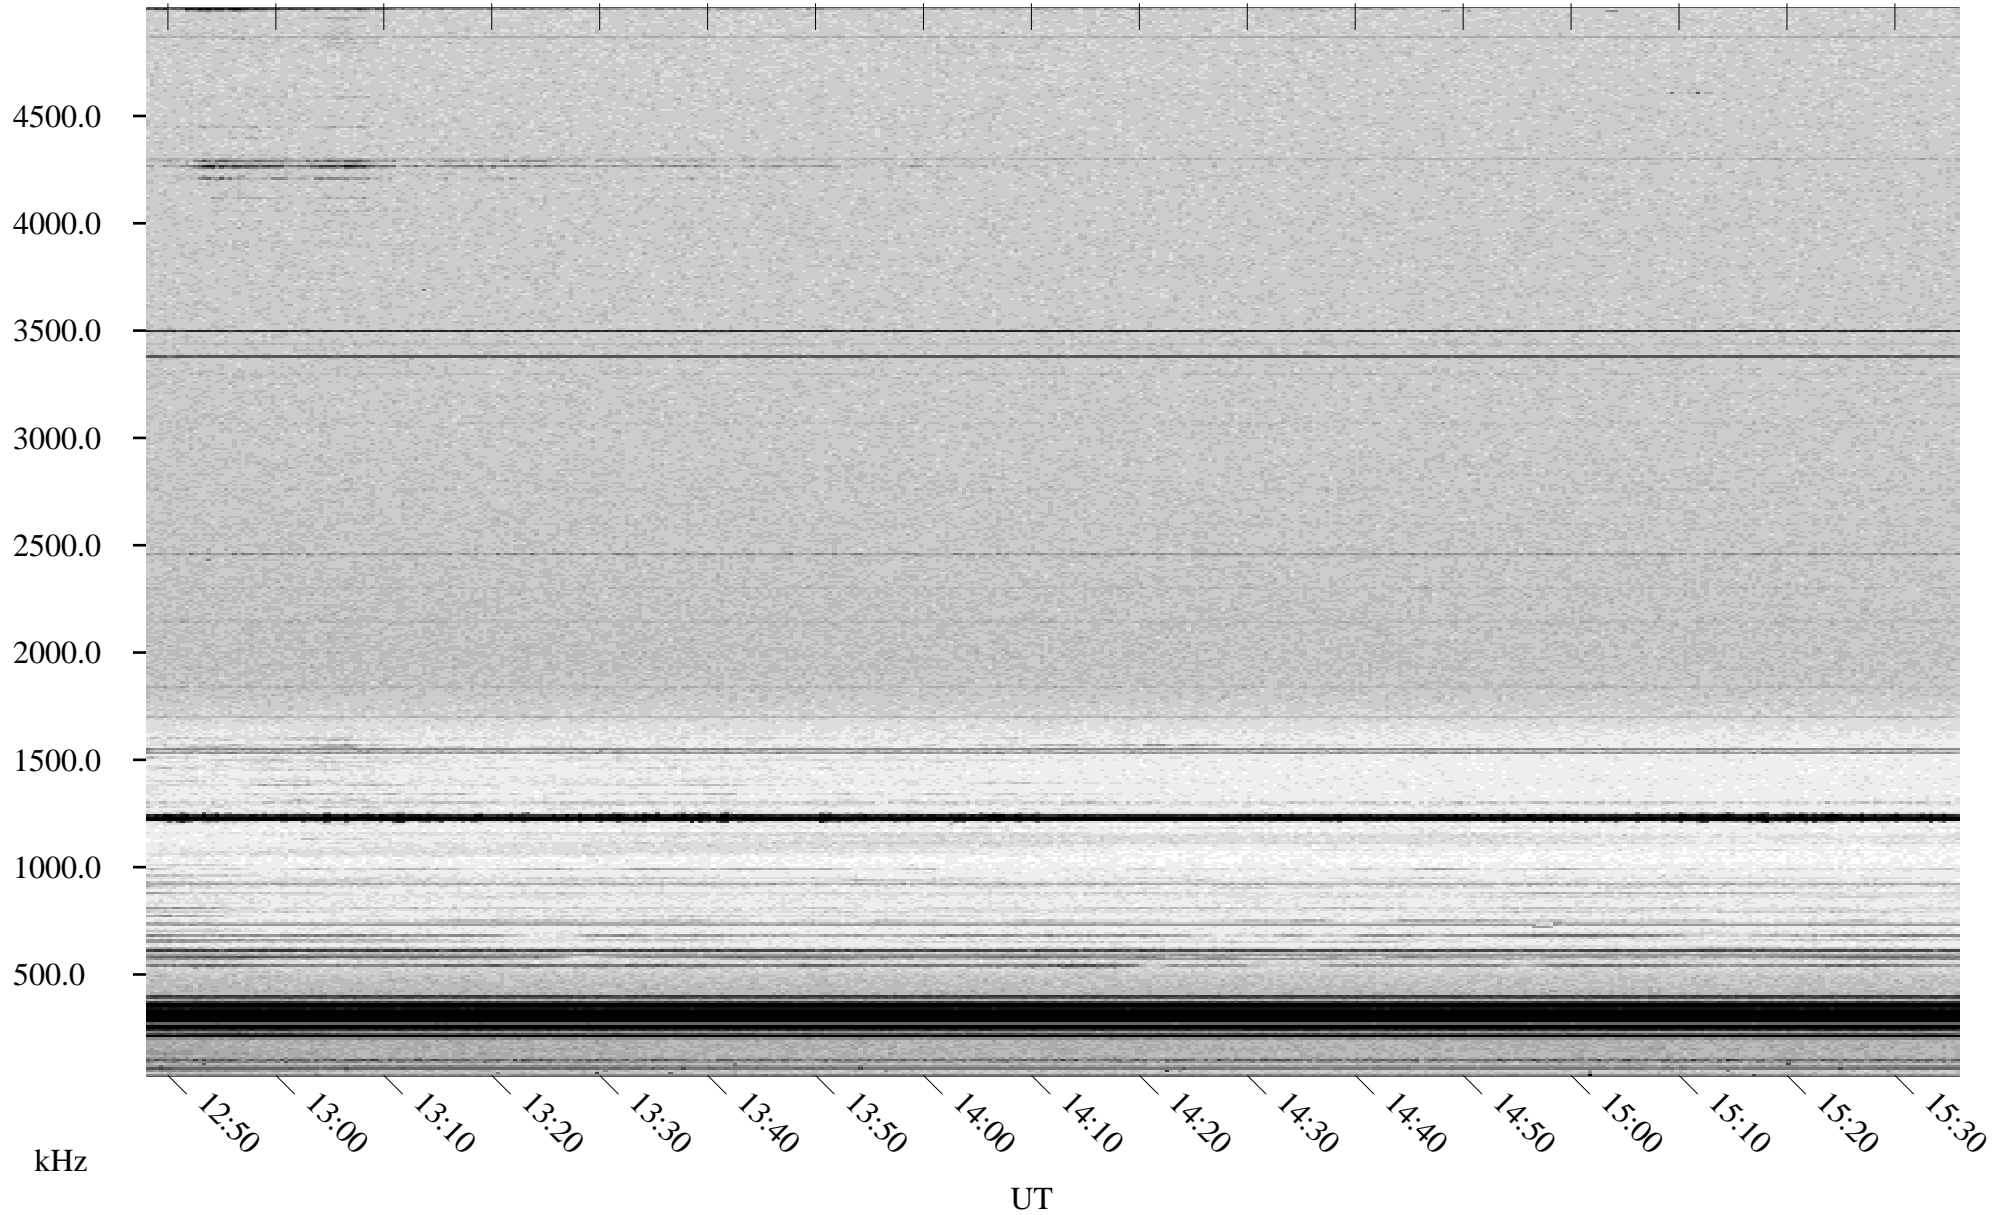

03/19/1998 Churchill, Manitoba

Linear Scale Black = 161 White = 15

ch98078l.r00m max_12

Page 1

03/19/1998 Churchill, Manitoba

Linear Scale Black = 161 White = 15

ch98078l.r00m max_12

Page 2

03/20/1998 Churchill, Manitoba

Linear Scale Black = 161 White = 15

ch98078l.r00m max_12

Page 3

03/20/1998 Churchill, Manitoba

Linear Scale Black = 161 White = 15

ch98078l.r00m max_12

Page 4

03/20/1998 Churchill, Manitoba

Linear Scale Black = 161 White = 15

ch980781l.r00m max_12

Page 5

03/20/1998 Churchill, Manitoba

Linear Scale Black = 161 White = 15

ch98078l.r00m max_12

Page 6

03/20/1998 Churchill, Manitoba

Linear Scale Black = 161 White = 15

ch98078l.r00m max_12

Page 7

03/20/1998 Churchill, Manitoba

Linear Scale Black = 161 White = 15

ch98078l.r00m max_12

Page 8