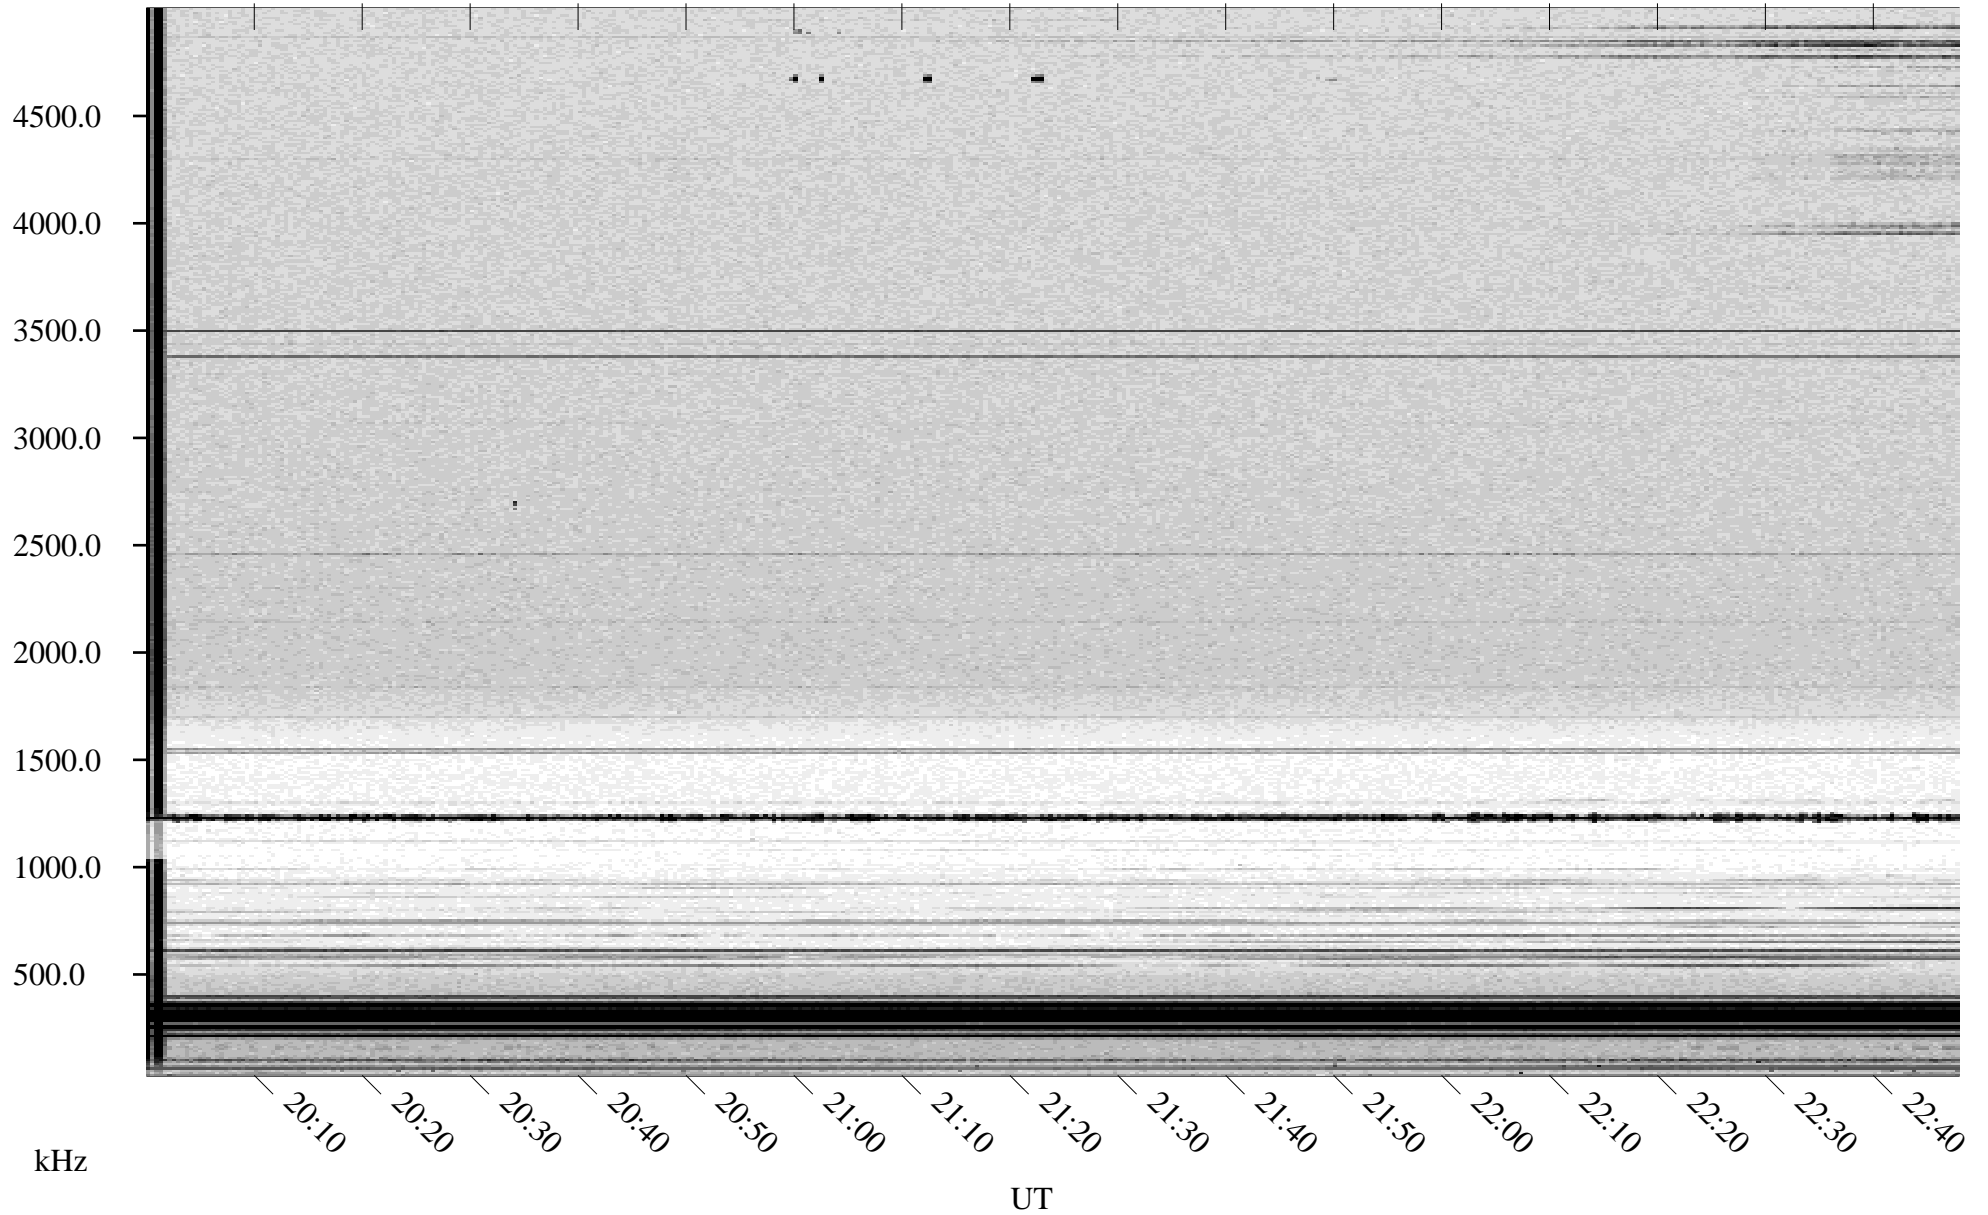

03/19/1998 Churchill, Manitoba

Linear Scale Black = 161 White = 15

ch98078l.r00m max_12

Page 1

03/19/1998 Churchill, Manitoba

Linear Scale Black = 161 White = 15

ch98078l.r00m max_12

Page 2

03/20/1998 Churchill, Manitoba

Linear Scale Black = 161 White = 15

ch98078l.r00m max_12

Page 3

03/20/1998 Churchill, Manitoba

Linear Scale Black = 161 White = 15

ch98078l.r00m max_12

Page 4

03/20/1998 Churchill, Manitoba

Linear Scale Black = 161 White = 15

ch980781l.r00m max_12

Page 5

03/20/1998 Churchill, Manitoba

Linear Scale Black = 161 White = 15

ch98078l.r00m max_12

Page 6

03/20/1998 Churchill, Manitoba

Linear Scale Black = 161 White = 15

ch98078l.r00m max_12

Page 7

03/20/1998 Churchill, Manitoba

Linear Scale Black = 161 White = 15

ch98078l.r00m max_12

Page 8