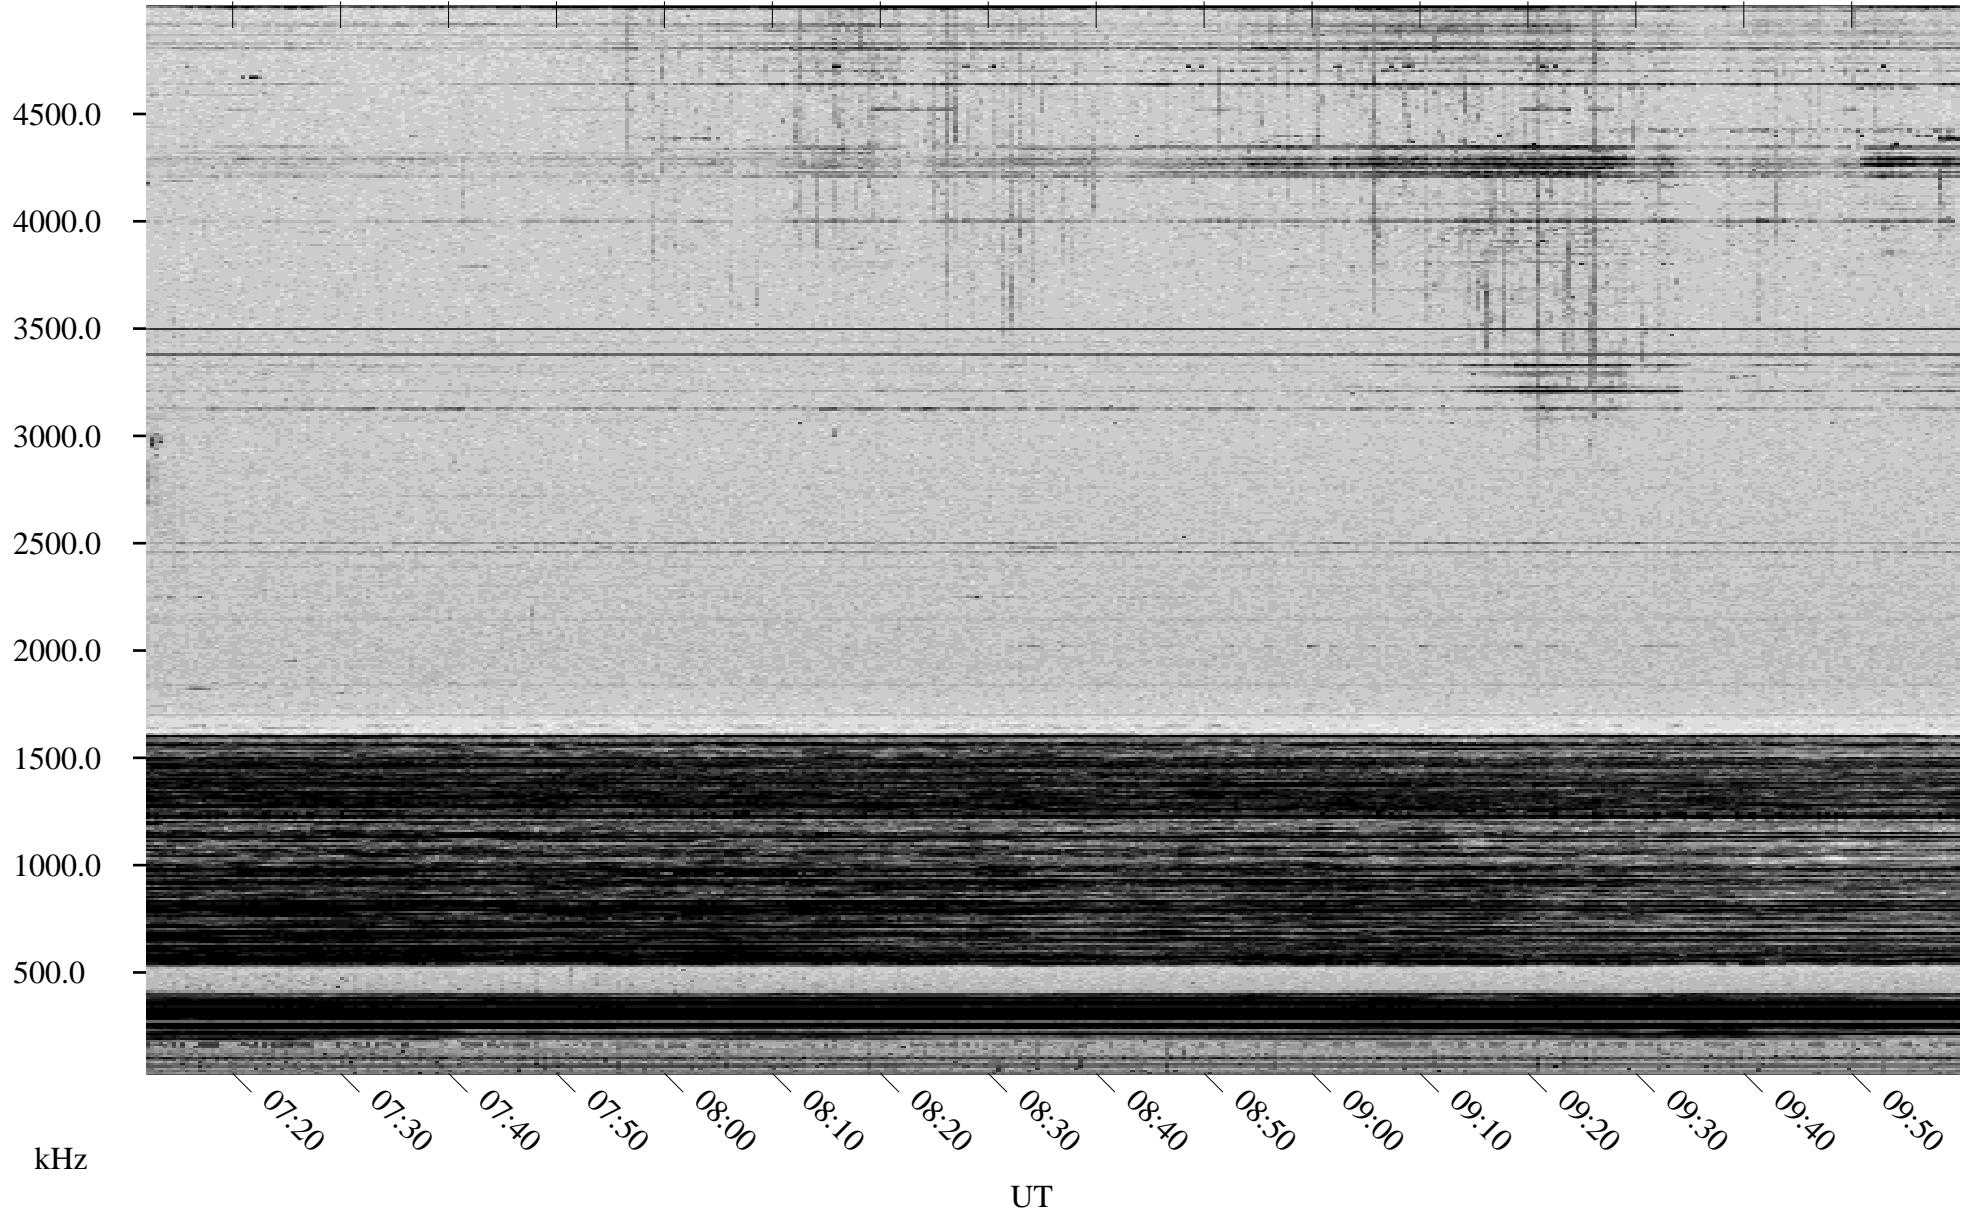

03/19/1998 Churchill, Manitoba

Linear Scale Black = 161 White = 15

ch98078l.r00m max_12

Page 1

03/19/1998 Churchill, Manitoba

Linear Scale Black = 161 White = 15

ch98078l.r00m max_12

Page 2

03/20/1998 Churchill, Manitoba

Linear Scale Black = 161 White = 15

ch98078l.r00m max_12

Page 3

03/20/1998 Churchill, Manitoba

Linear Scale Black = 161 White = 15

ch98078l.r00m max_12

Page 4

03/20/1998 Churchill, Manitoba

Linear Scale Black = 161 White = 15

ch980781l.r00m max_12

Page 5

03/20/1998 Churchill, Manitoba

Linear Scale Black = 161 White = 15

ch98078l.r00m max_12

Page 6

03/20/1998 Churchill, Manitoba

Linear Scale Black = 161 White = 15

ch98078l.r00m max_12

Page 7

03/20/1998 Churchill, Manitoba

Linear Scale Black = 161 White = 15

ch98078l.r00m max_12

Page 8