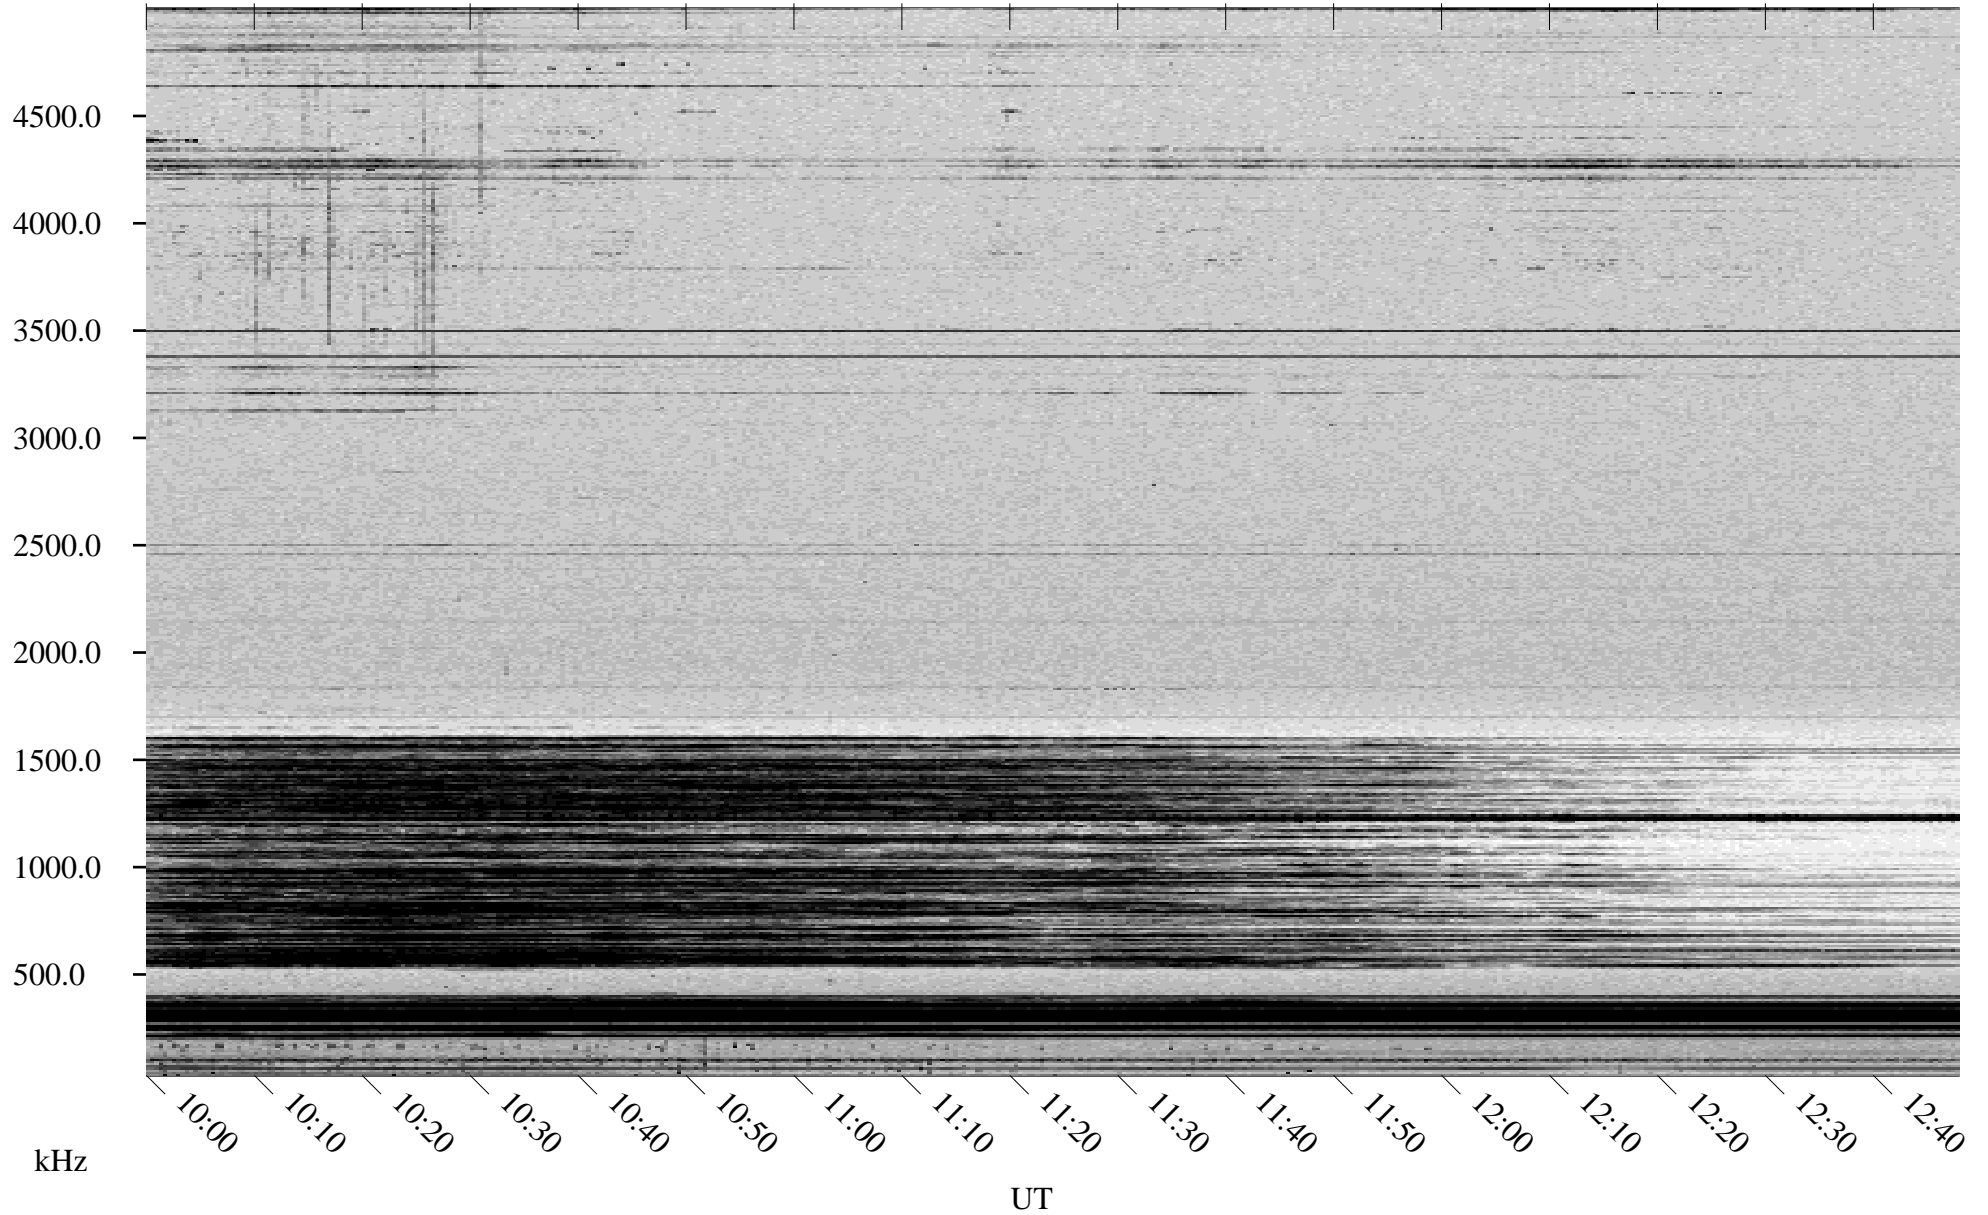

03/19/1998 Churchill, Manitoba

Linear Scale Black = 161 White = 15

ch98078l.r00m max_12

Page 1

03/19/1998 Churchill, Manitoba

Linear Scale Black = 161 White = 15

ch98078l.r00m max_12

Page 2

03/20/1998 Churchill, Manitoba

Linear Scale Black = 161 White = 15

ch98078l.r00m max_12

Page 3

03/20/1998 Churchill, Manitoba

Linear Scale Black = 161 White = 15

ch98078l.r00m max_12

Page 4

03/20/1998 Churchill, Manitoba

Linear Scale Black = 161 White = 15

ch980781l.r00m max_12

Page 5

03/20/1998 Churchill, Manitoba

Linear Scale Black = 161 White = 15

ch98078l.r00m max_12

Page 6

03/20/1998 Churchill, Manitoba

Linear Scale Black = 161 White = 15

ch98078l.r00m max_12

Page 7

03/20/1998 Churchill, Manitoba

Linear Scale Black = 161 White = 15

ch98078l.r00m max_12

Page 8