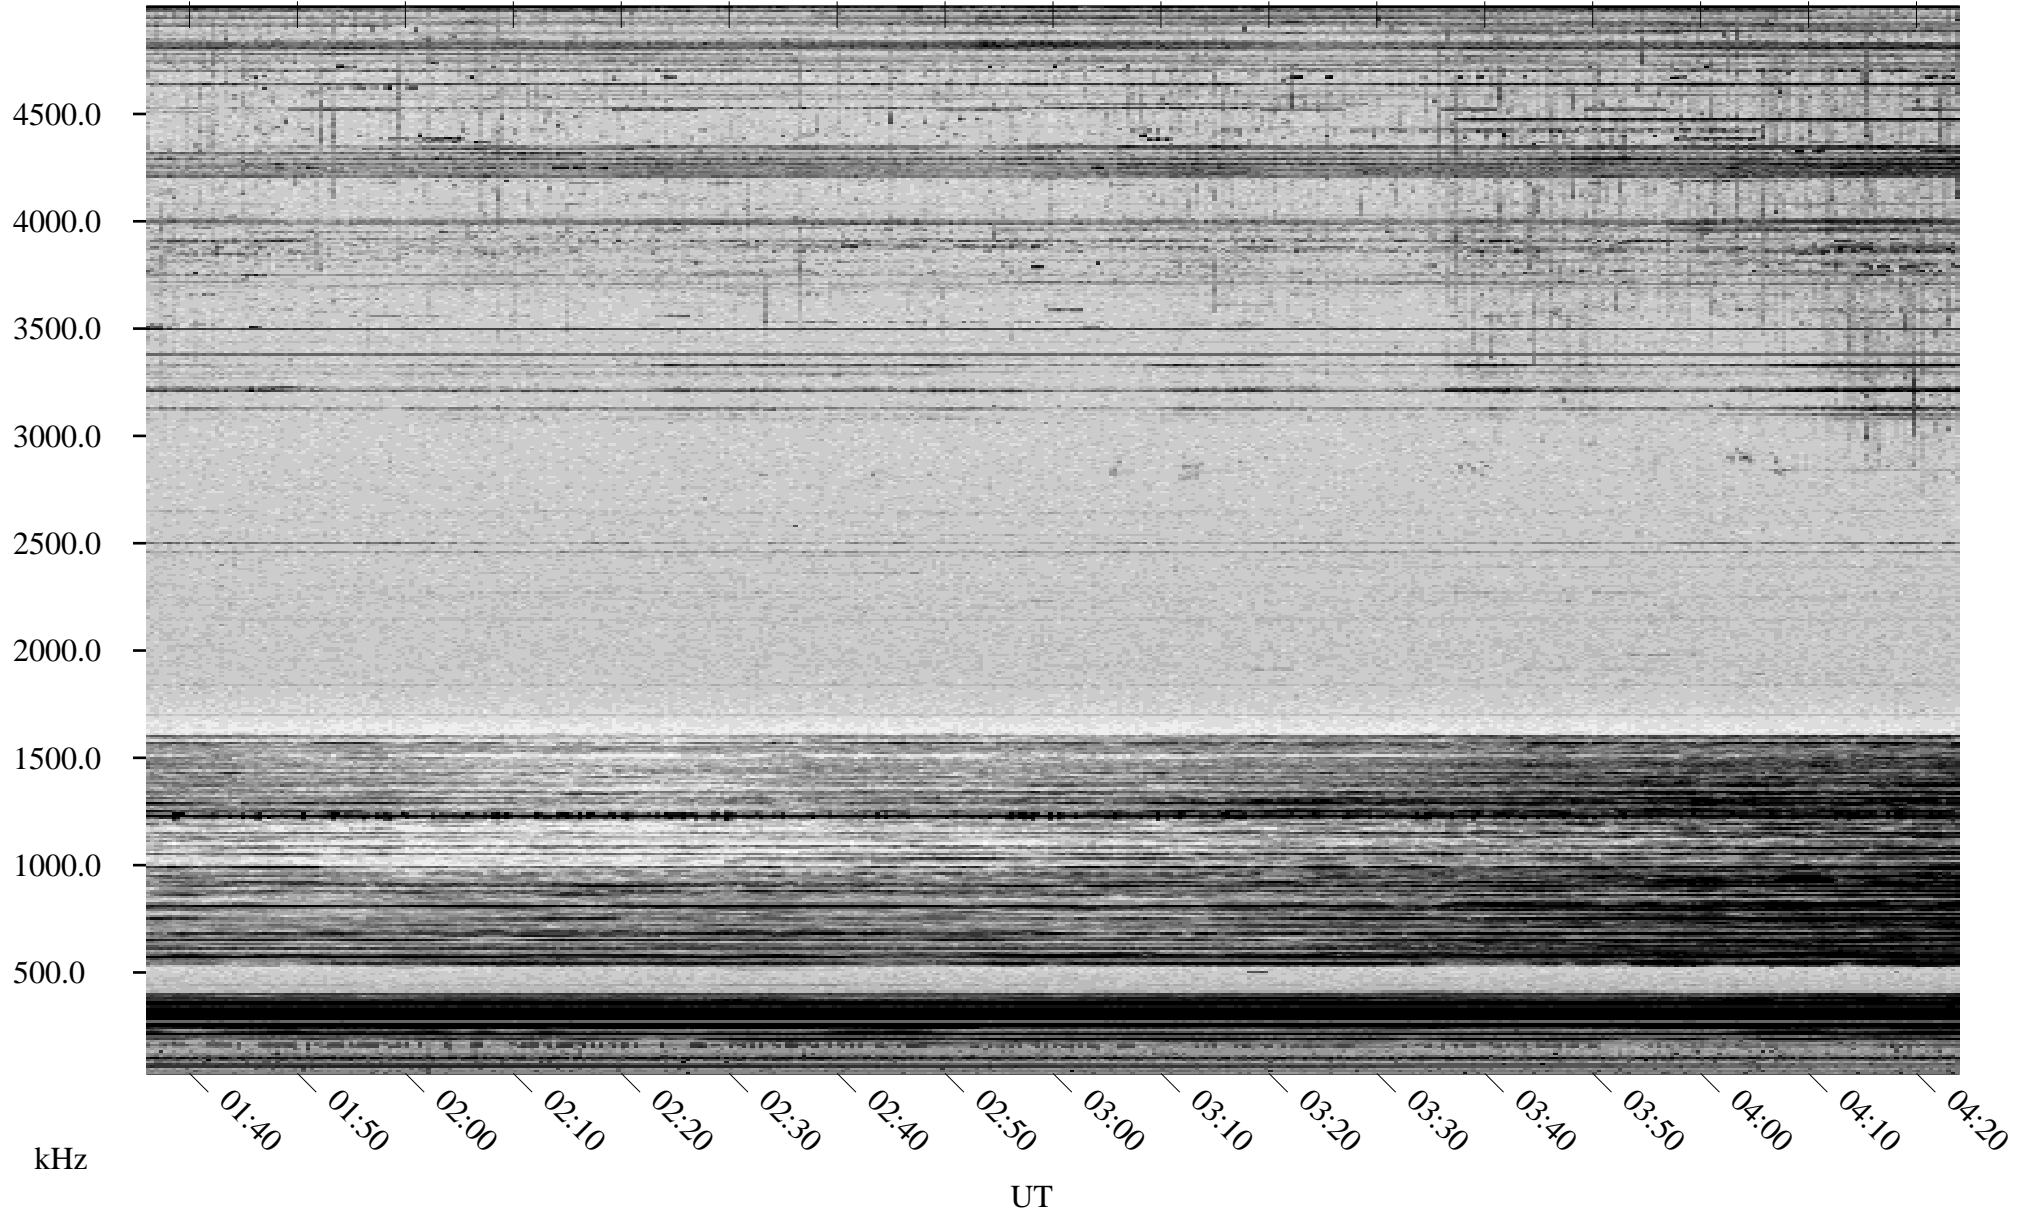

03/19/1998 Churchill, Manitoba

Linear Scale Black = 161 White = 15

ch98078l.r00m max_12

Page 1

03/19/1998 Churchill, Manitoba

Linear Scale Black = 161 White = 15

ch98078l.r00m max_12

Page 2

03/20/1998 Churchill, Manitoba

Linear Scale Black = 161 White = 15

ch98078l.r00m max_12

Page 3

03/20/1998 Churchill, Manitoba

Linear Scale Black = 161 White = 15

ch98078l.r00m max_12

Page 4

03/20/1998 Churchill, Manitoba

Linear Scale Black = 161 White = 15

ch980781l.r00m max_12

Page 5

03/20/1998 Churchill, Manitoba

Linear Scale Black = 161 White = 15

ch98078l.r00m max_12

Page 6

03/20/1998 Churchill, Manitoba

Linear Scale Black = 161 White = 15

ch98078l.r00m max_12

Page 7

03/20/1998 Churchill, Manitoba

Linear Scale Black = 161 White = 15

ch98078l.r00m max_12

Page 8