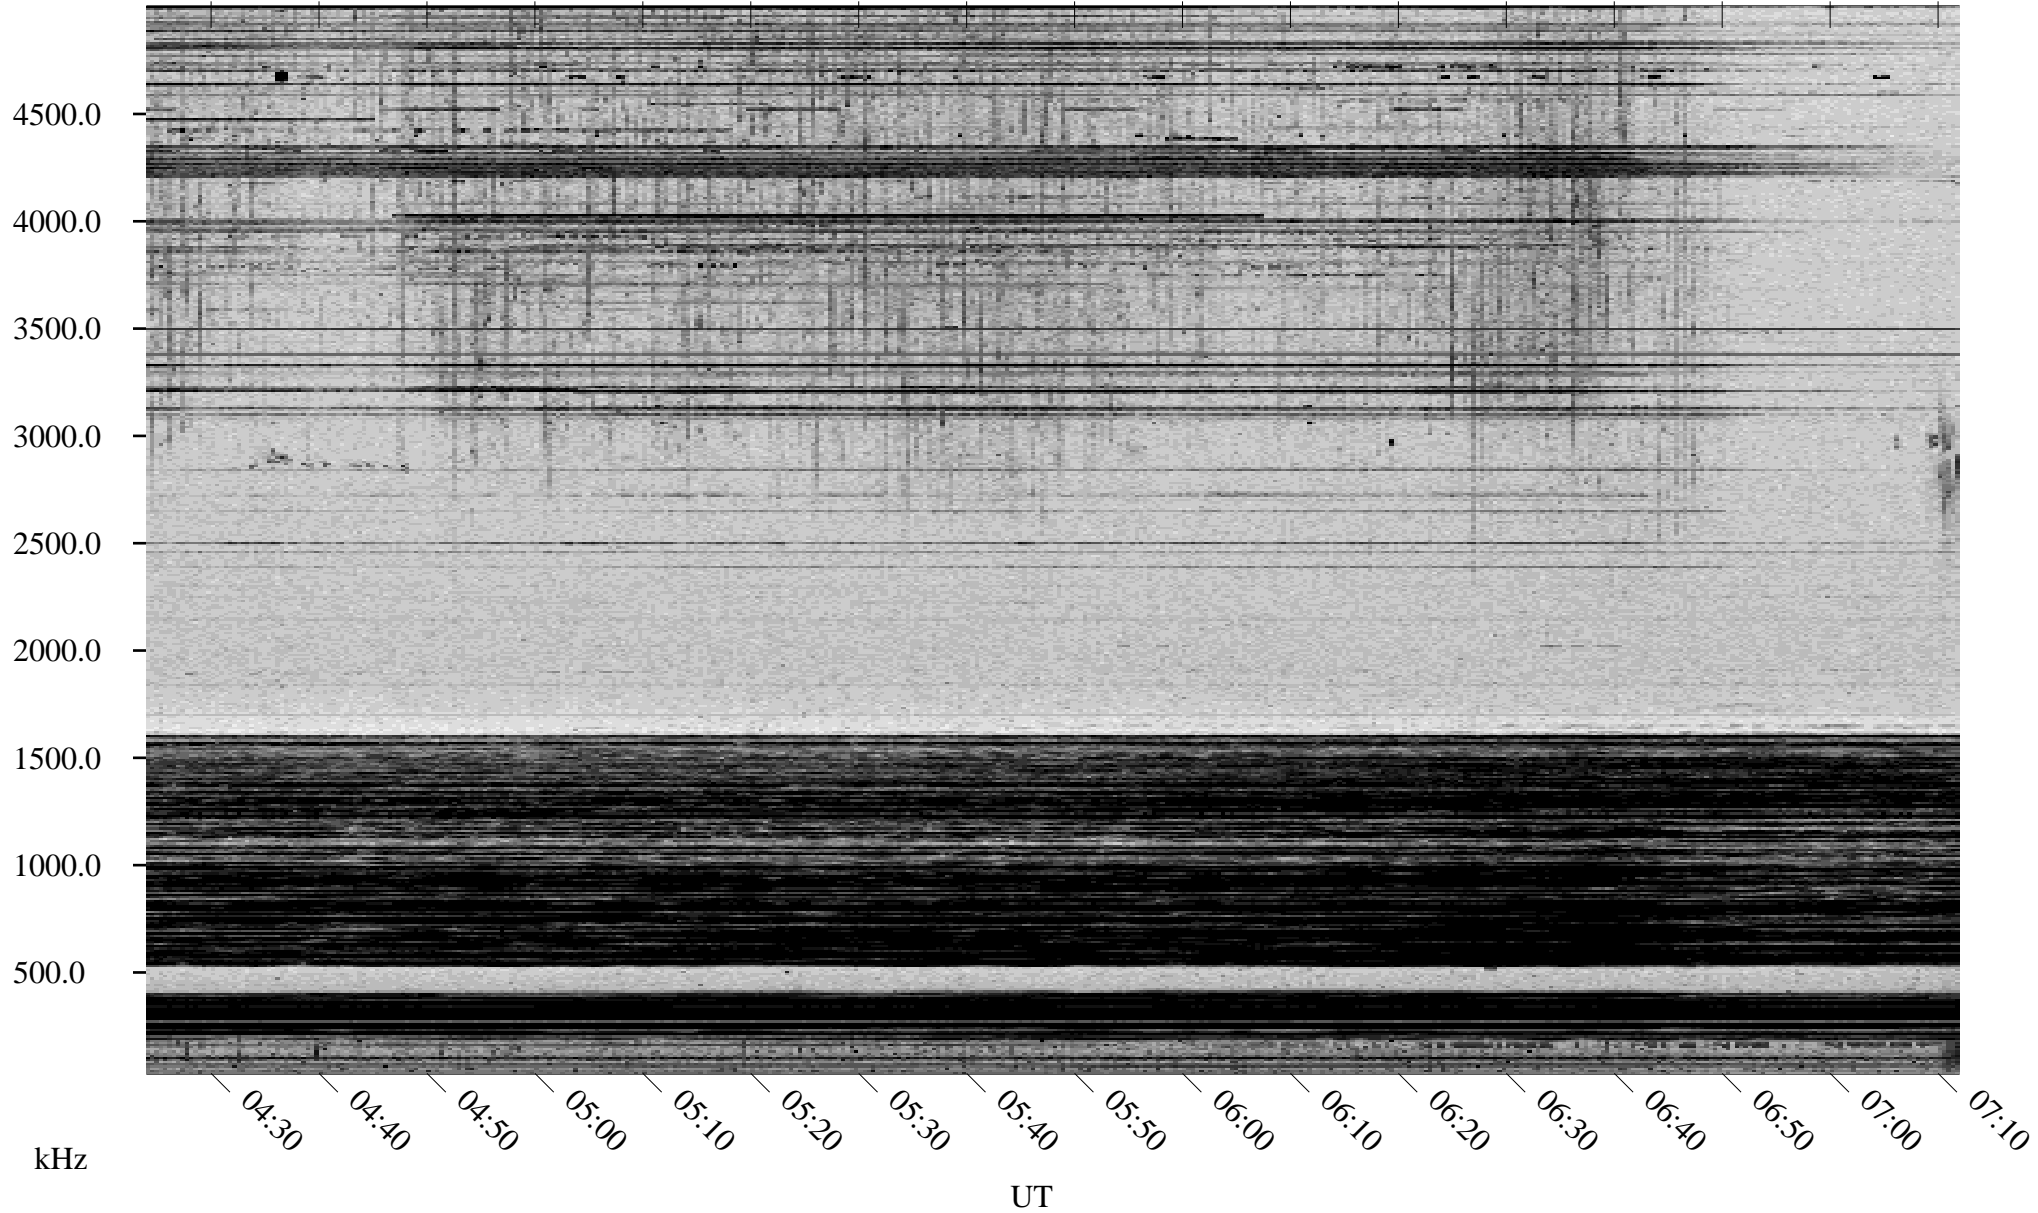

03/19/1998 Churchill, Manitoba

Linear Scale Black = 161 White = 15

ch98078l.r00m max_12

Page 1

03/19/1998 Churchill, Manitoba

Linear Scale Black = 161 White = 15

ch98078l.r00m max_12

Page 2

03/20/1998 Churchill, Manitoba

Linear Scale Black = 161 White = 15

ch98078l.r00m max_12

Page 3

03/20/1998 Churchill, Manitoba

Linear Scale Black = 161 White = 15

ch98078l.r00m max_12

Page 4

03/20/1998 Churchill, Manitoba

Linear Scale Black = 161 White = 15

ch980781l.r00m max_12

Page 5

03/20/1998 Churchill, Manitoba

Linear Scale Black = 161 White = 15

ch98078l.r00m max_12

Page 6

03/20/1998 Churchill, Manitoba

Linear Scale Black = 161 White = 15

ch98078l.r00m max_12

Page 7

03/20/1998 Churchill, Manitoba

Linear Scale Black = 161 White = 15

ch98078l.r00m max_12

Page 8