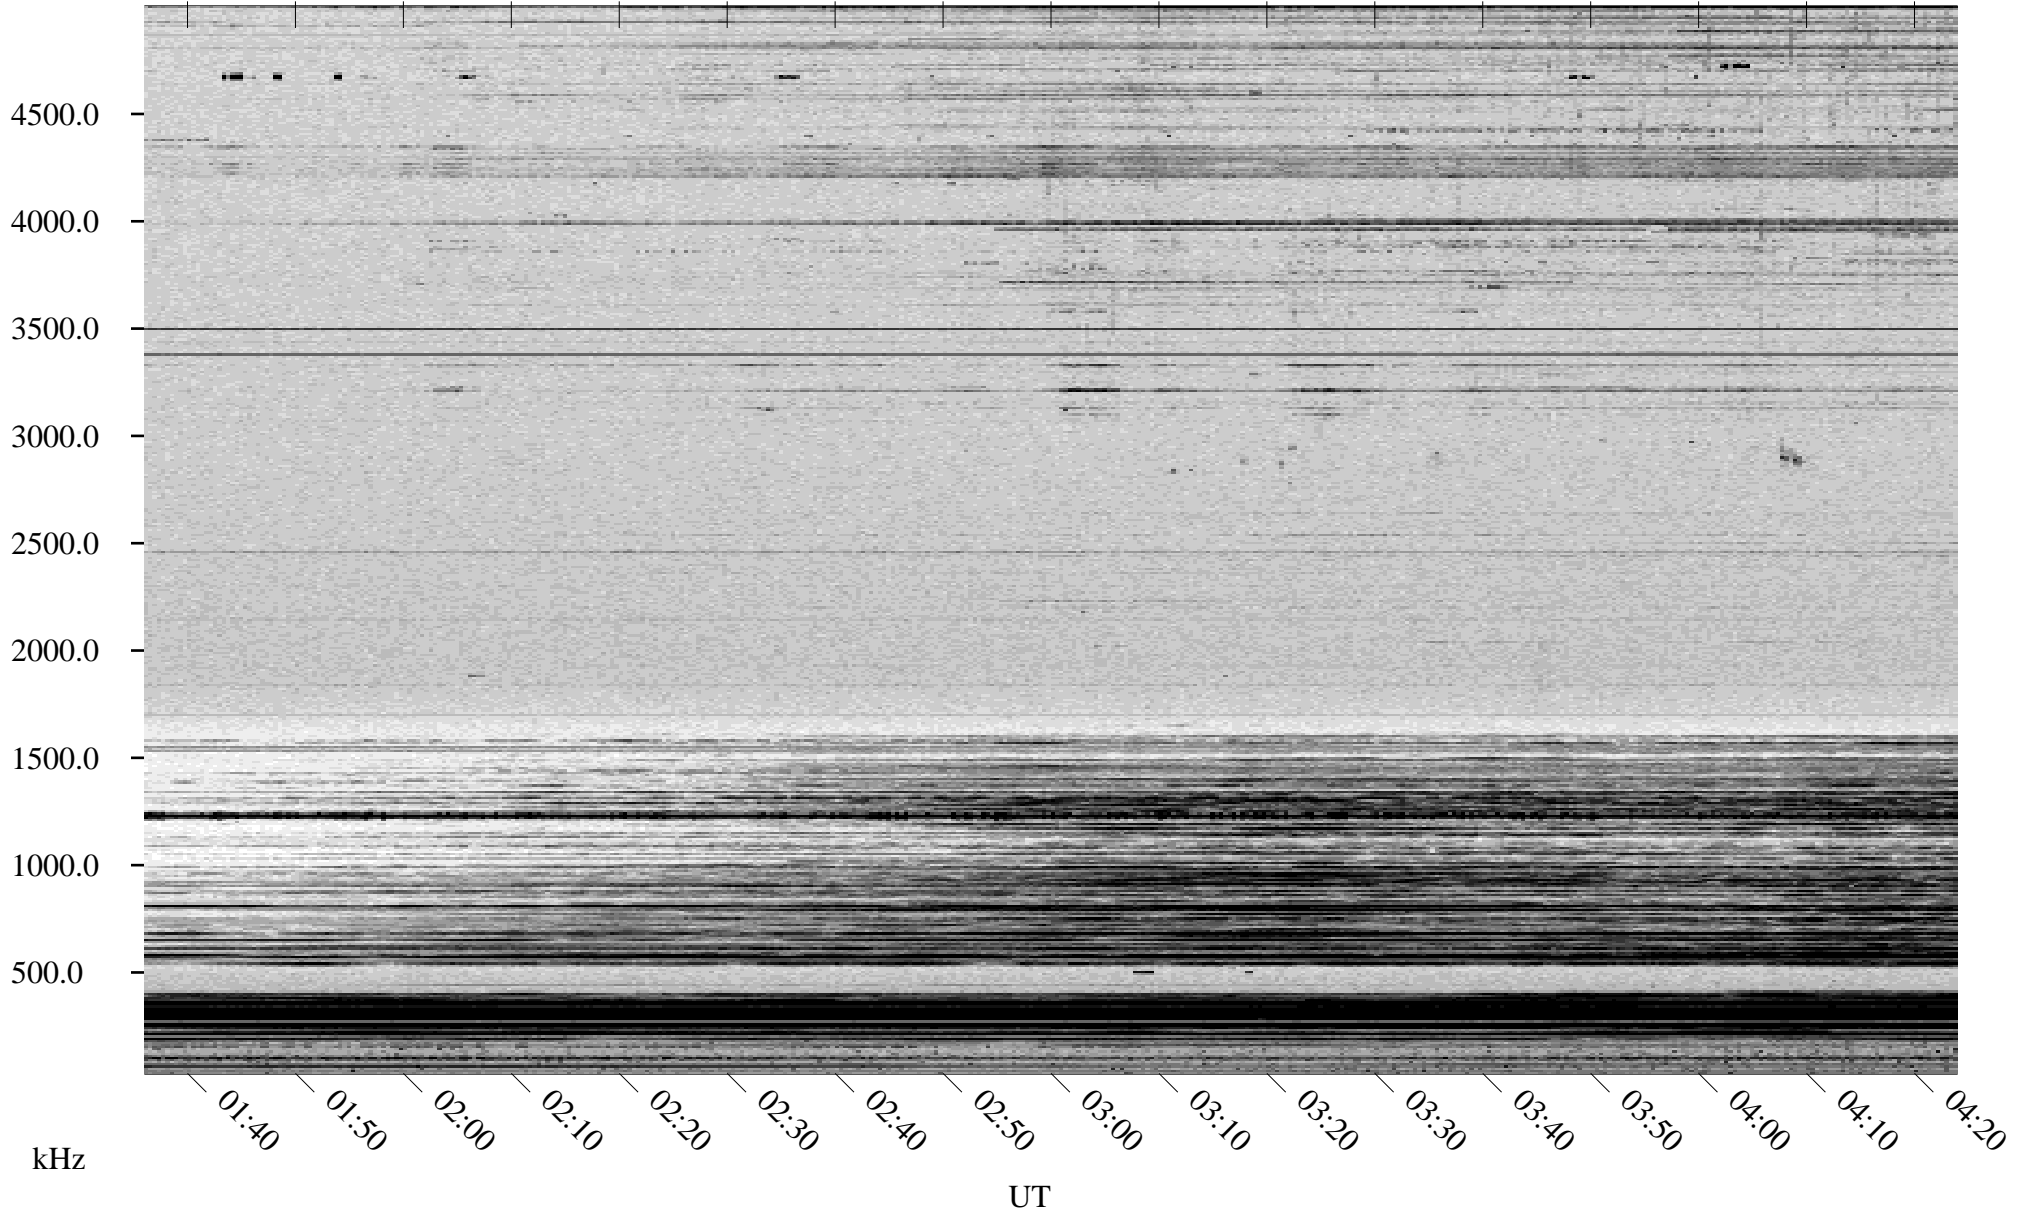

03/20/1998 Churchill, Manitoba

Linear Scale Black = 161 White = 15

ch980791.r00m max_12

Page 1

03/20/1998 Churchill, Manitoba

Linear Scale Black = 161 White = 15

ch98079l.r00m max_12

Page 2

03/21/1998 Churchill, Manitoba

Linear Scale Black = 161 White = 15

ch98079l.r00m max_12

Page 3

03/21/1998 Churchill, Manitoba

Linear Scale Black = 161 White = 15

ch98079l.r00m max_12

Page 4

03/21/1998 Churchill, Manitoba

Linear Scale Black = 161 White = 15

ch98079l.r00m max_12

Page 5

03/21/1998 Churchill, Manitoba

Linear Scale Black = 161 White = 15

ch98079l.r00m max_12

Page 6

03/21/1998 Churchill, Manitoba

Linear Scale Black = 161 White = 15

ch98079l.r00m max_12

Page 7

03/21/1998 Churchill, Manitoba

Linear Scale Black = 161 White = 15

ch98079l.r00m max_12