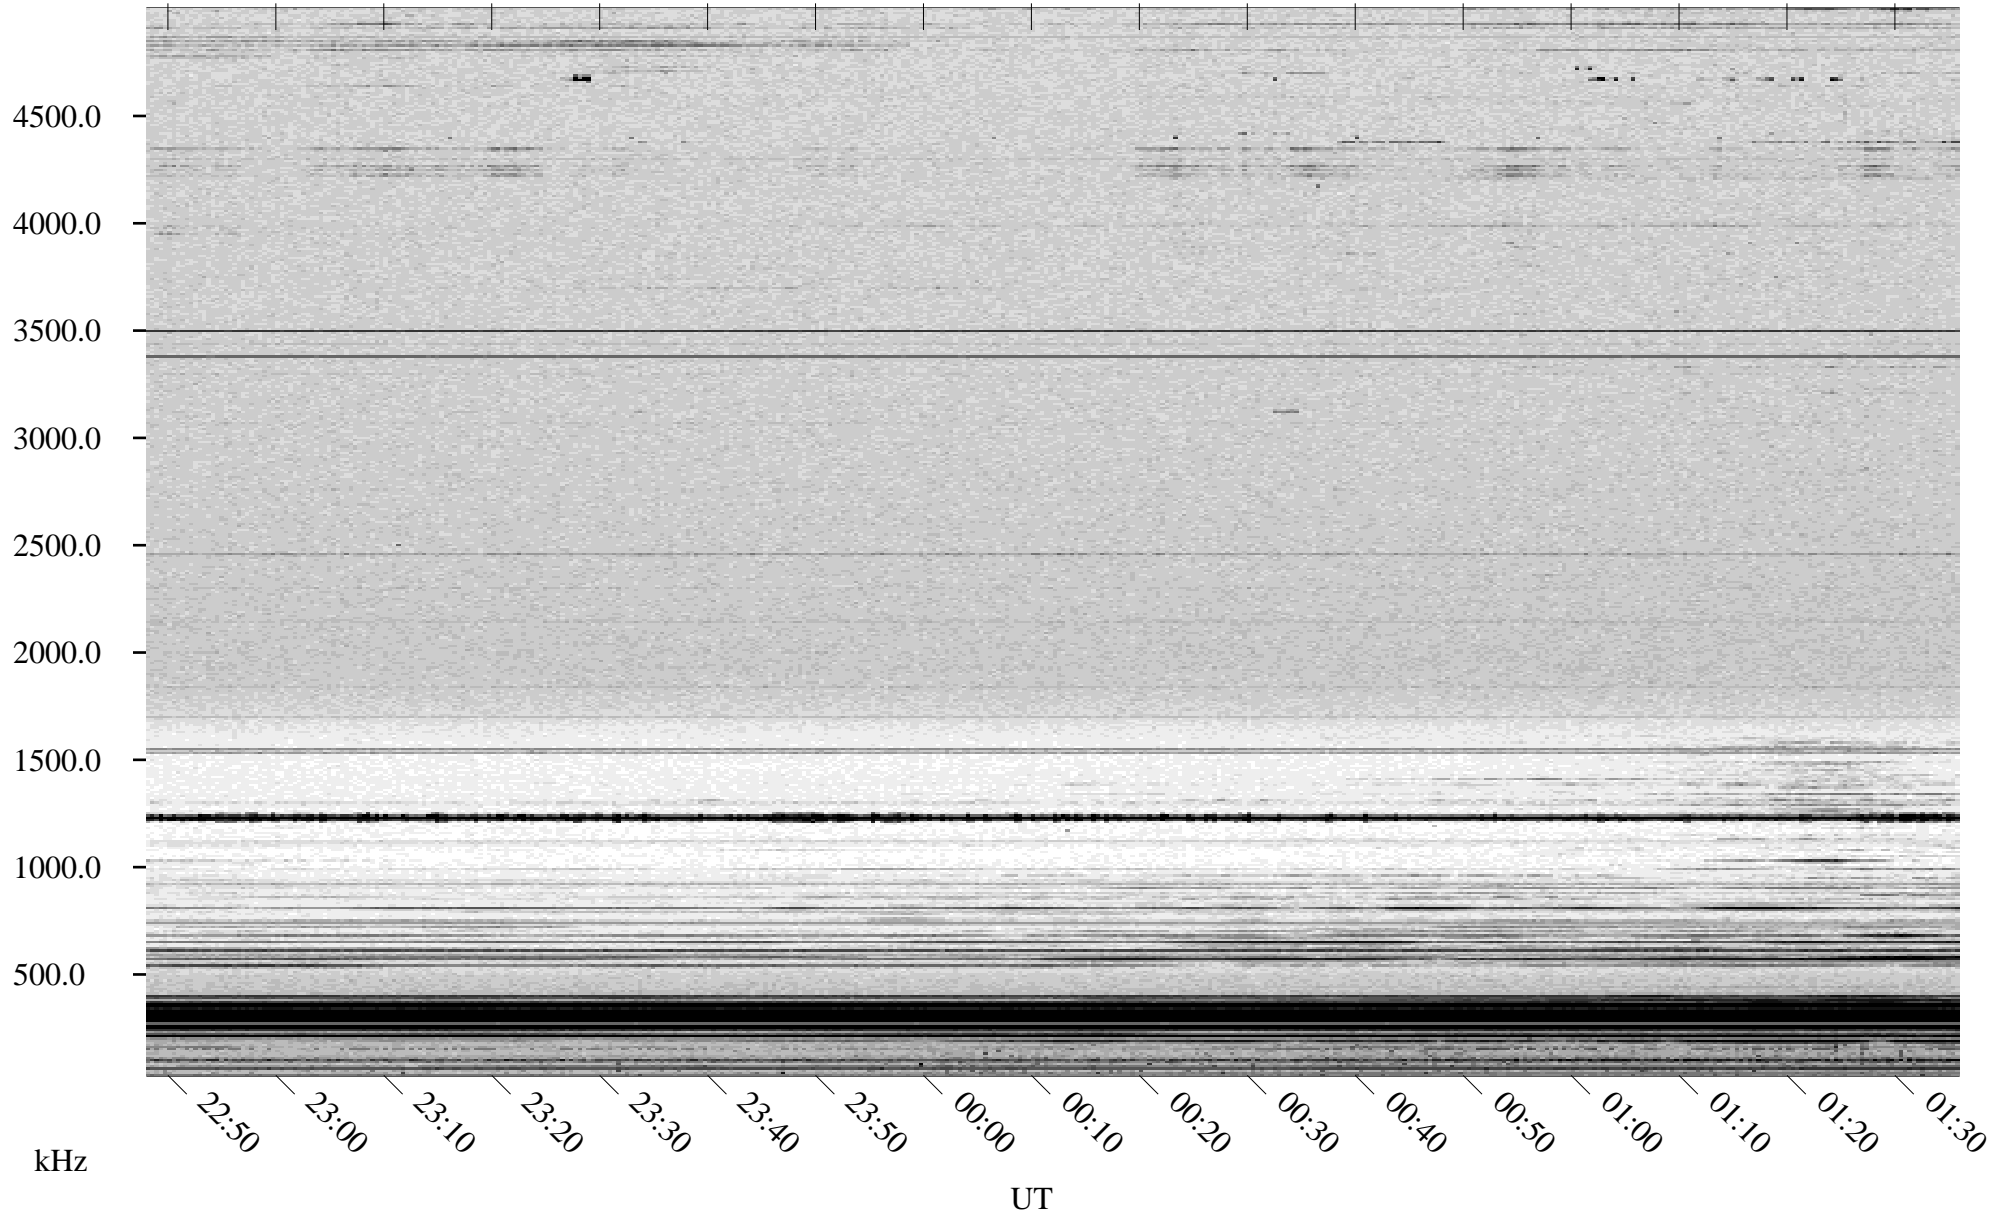

03/20/1998 Churchill, Manitoba

Linear Scale Black = 161 White = 15

ch980791.r00m max_12

Page 1

03/20/1998 Churchill, Manitoba

Linear Scale Black = 161 White = 15

ch98079l.r00m max_12

Page 2

03/21/1998 Churchill, Manitoba

Linear Scale Black = 161 White = 15

ch98079l.r00m max_12

Page 3

03/21/1998 Churchill, Manitoba

Linear Scale Black = 161 White = 15

ch98079l.r00m max_12

Page 4

03/21/1998 Churchill, Manitoba

Linear Scale Black = 161 White = 15

ch98079l.r00m max_12

Page 5

03/21/1998 Churchill, Manitoba

Linear Scale Black = 161 White = 15

ch98079l.r00m max_12

Page 6

03/21/1998 Churchill, Manitoba

Linear Scale Black = 161 White = 15

ch98079l.r00m max_12

Page 7

03/21/1998 Churchill, Manitoba

Linear Scale Black = 161 White = 15

ch98079l.r00m max_12