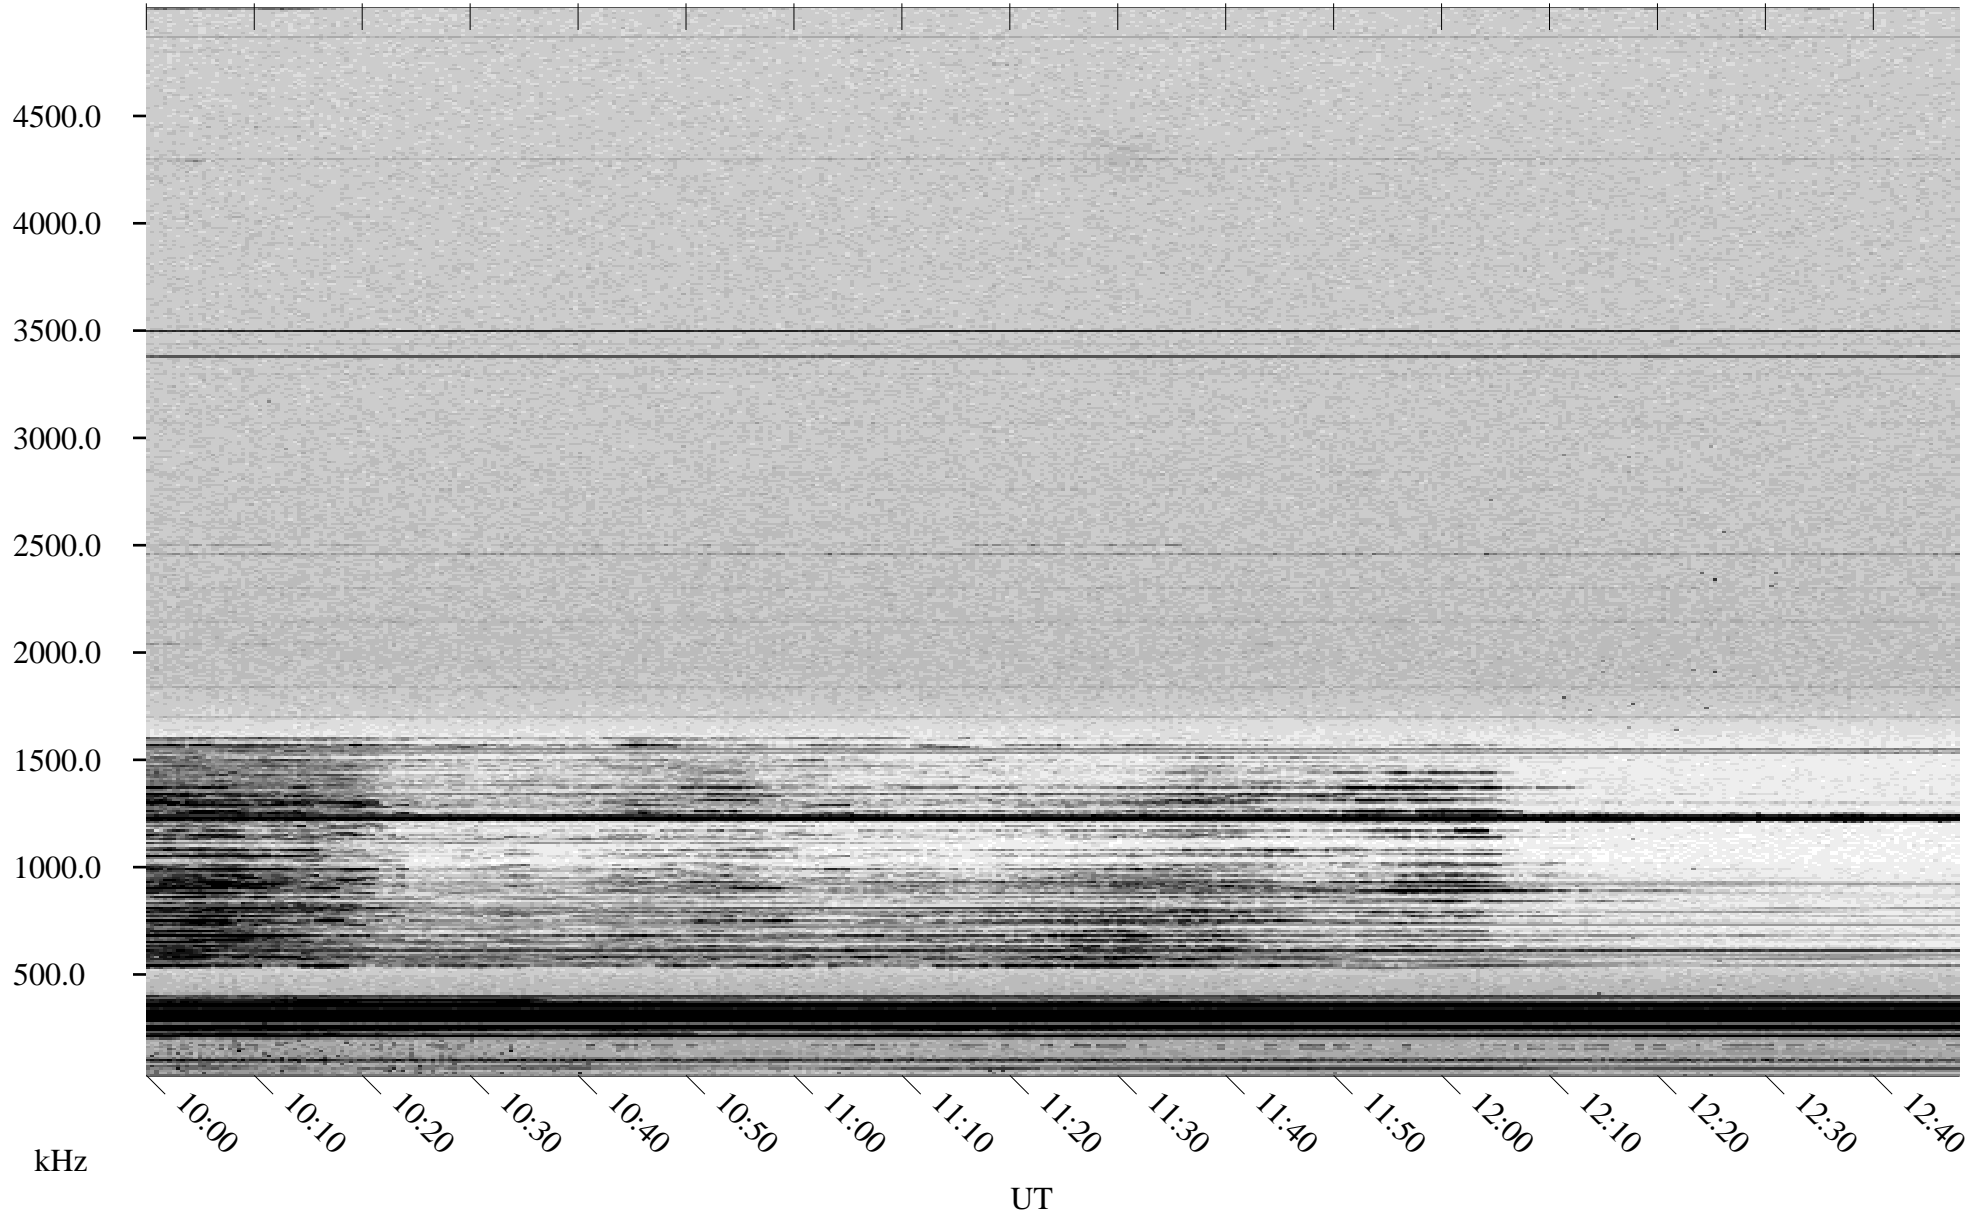

03/21/1998 Churchill, Manitoba

Linear Scale Black = 161 White = 15

ch98079l.r00m max_12

Page 3

03/21/1998 Churchill, Manitoba

Linear Scale Black = 161 White = 15

ch98079l.r00m max_12

Page 4

03/21/1998 Churchill, Manitoba

Linear Scale Black = 161 White = 15

ch98079l.r00m max_12

Page 5

03/21/1998 Churchill, Manitoba

Linear Scale Black = 161 White = 15

ch98079l.r00m max_12

Page 6

03/21/1998 Churchill, Manitoba

Linear Scale Black = 161 White = 15

ch98079l.r00m max_12

Page 7

03/21/1998 Churchill, Manitoba

Linear Scale Black = 161 White = 15

ch98079l.r00m max_12