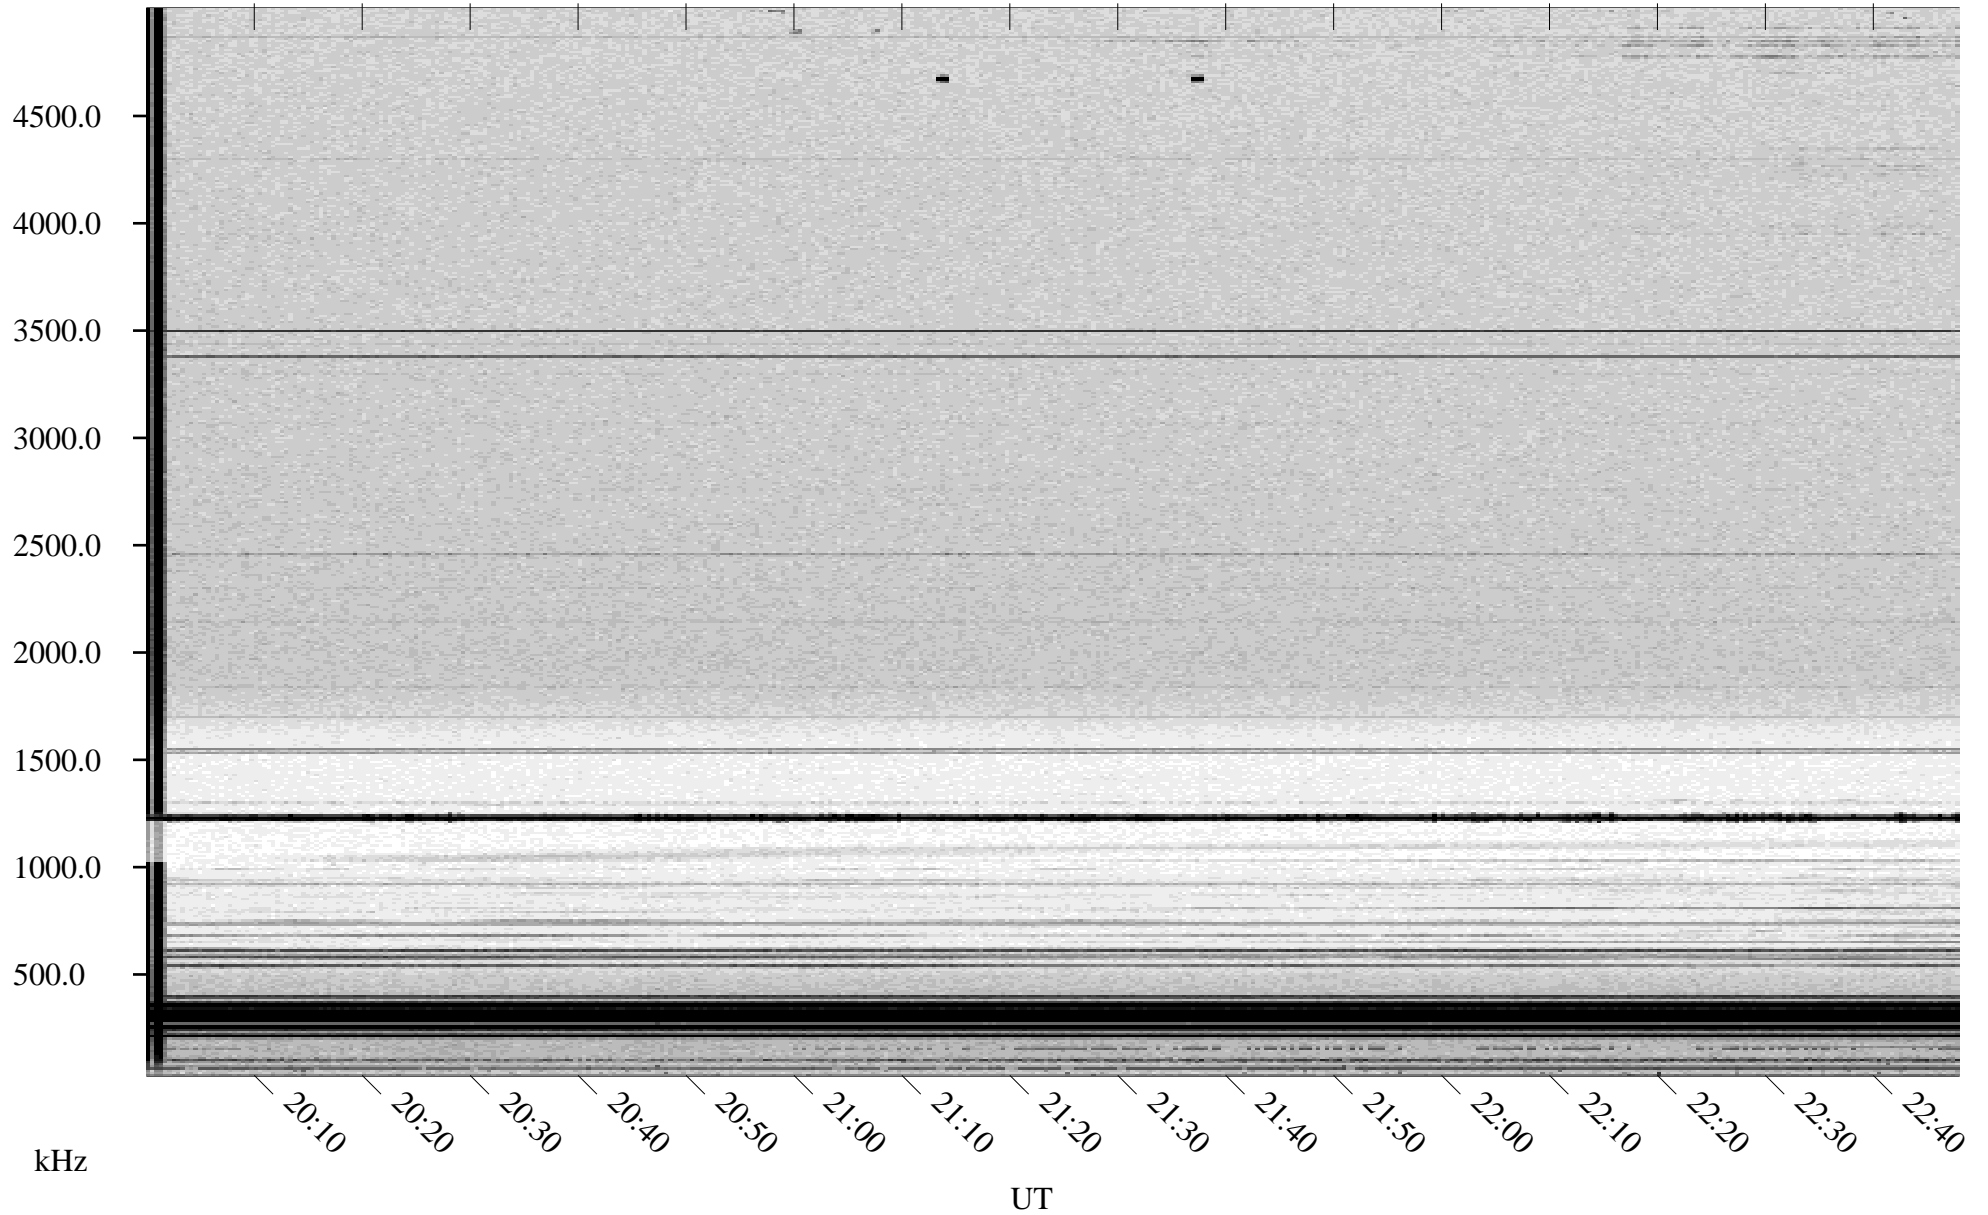

03/20/1998 Churchill, Manitoba

Linear Scale Black = 161 White = 15

ch980791.r00m max_12

Page 1

03/20/1998 Churchill, Manitoba

Linear Scale Black = 161 White = 15

ch98079l.r00m max_12

Page 2

03/21/1998 Churchill, Manitoba

Linear Scale Black = 161 White = 15

ch98079l.r00m max_12

Page 3

03/21/1998 Churchill, Manitoba

Linear Scale Black = 161 White = 15

ch98079l.r00m max_12

Page 4

03/21/1998 Churchill, Manitoba

Linear Scale Black = 161 White = 15

ch98079l.r00m max_12

Page 5

03/21/1998 Churchill, Manitoba

Linear Scale Black = 161 White = 15

ch98079l.r00m max_12

Page 6

03/21/1998 Churchill, Manitoba

Linear Scale Black = 161 White = 15

ch98079l.r00m max_12

Page 7

03/21/1998 Churchill, Manitoba

Linear Scale Black = 161 White = 15

ch98079l.r00m max_12