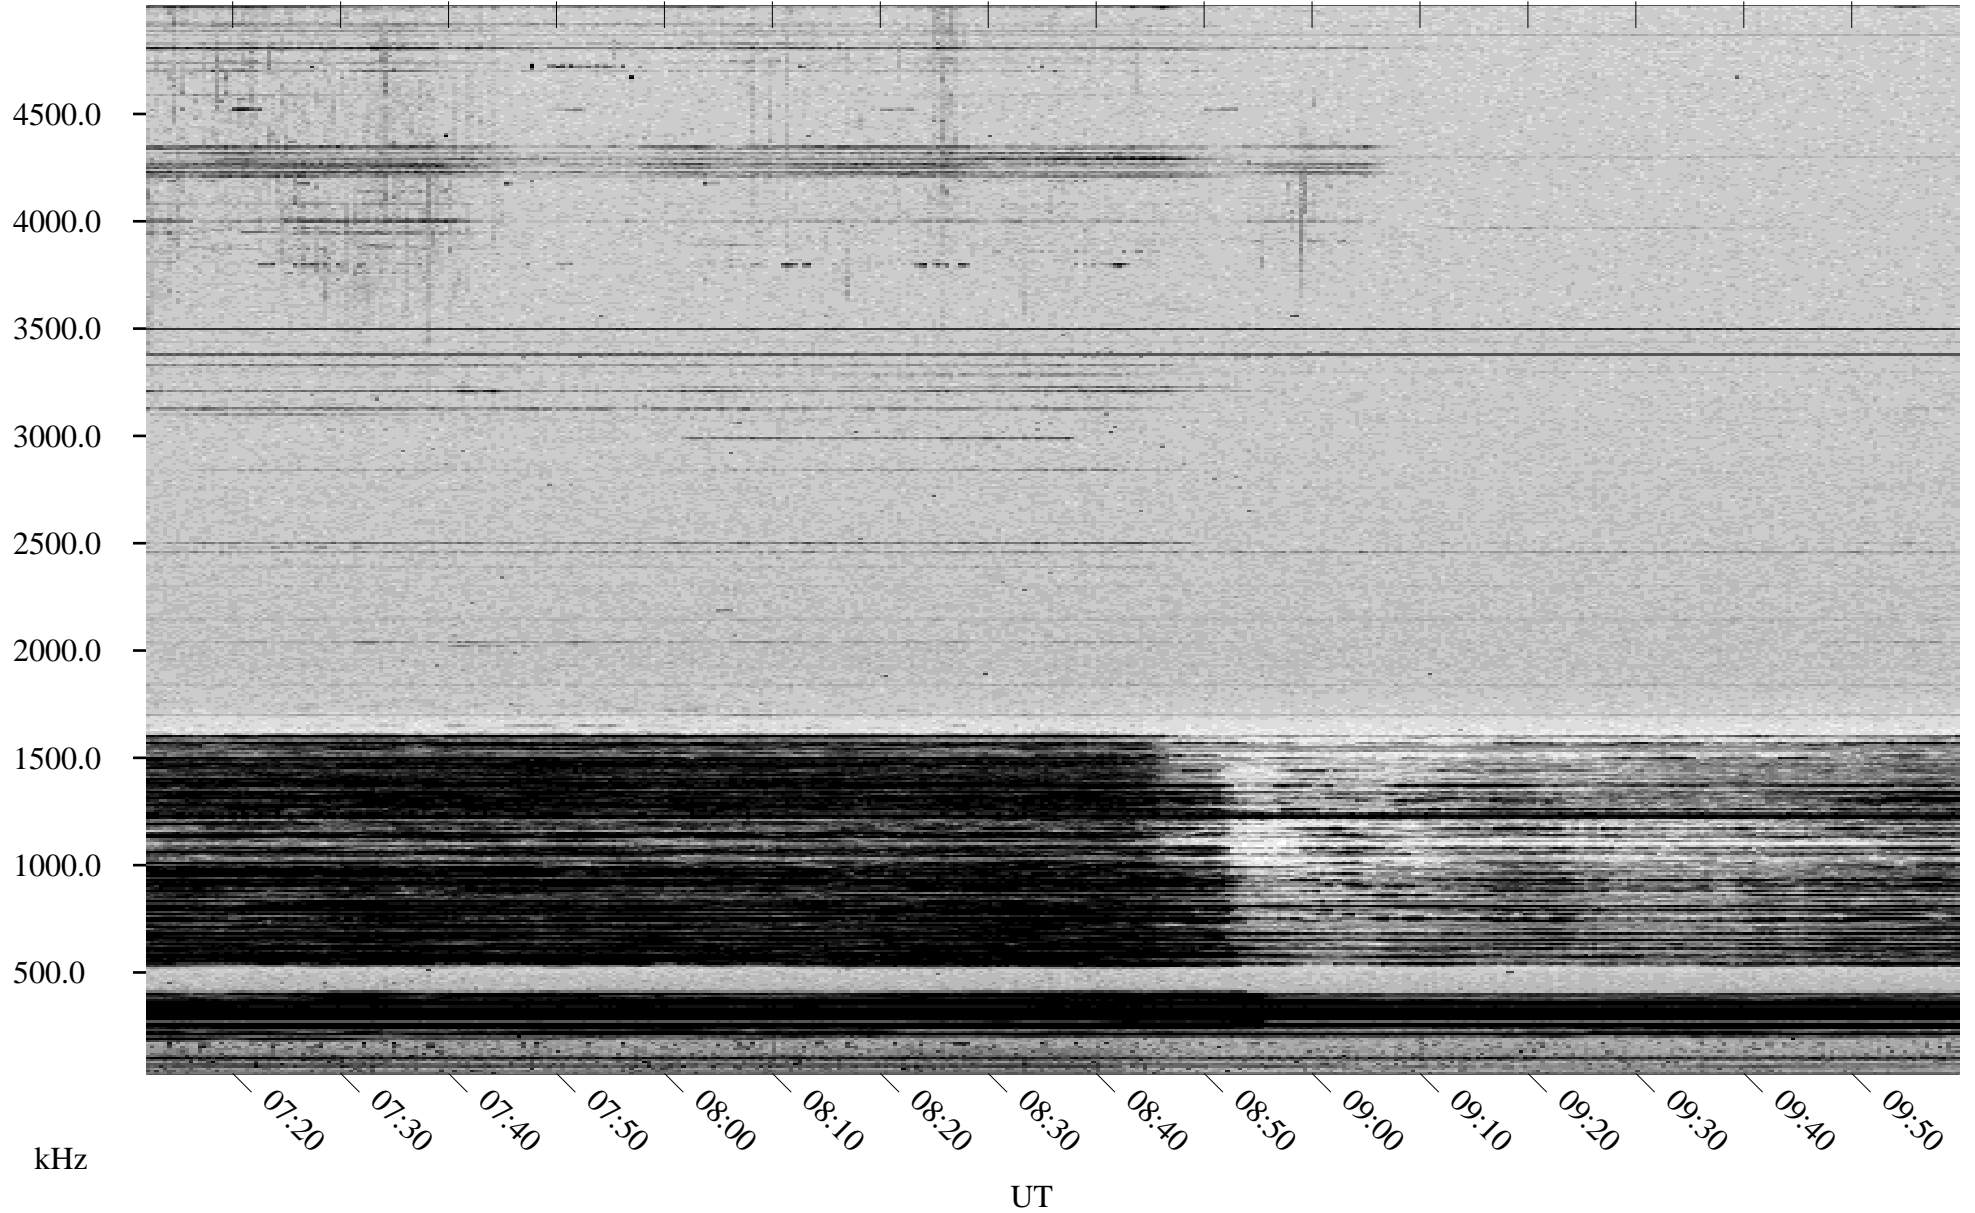

03/20/1998 Churchill, Manitoba

Linear Scale Black = 161 White = 15

ch980791.r00m max_12

Page 1

03/20/1998 Churchill, Manitoba

Linear Scale Black = 161 White = 15

ch98079l.r00m max_12

Page 2

03/21/1998 Churchill, Manitoba

Linear Scale Black = 161 White = 15

ch98079l.r00m max_12

Page 3

03/21/1998 Churchill, Manitoba

Linear Scale Black = 161 White = 15

ch98079l.r00m max_12

Page 4

03/21/1998 Churchill, Manitoba

Linear Scale Black = 161 White = 15

ch98079l.r00m max_12

Page 5

03/21/1998 Churchill, Manitoba

Linear Scale Black = 161 White = 15

ch98079l.r00m max_12

Page 6

03/21/1998 Churchill, Manitoba

Linear Scale Black = 161 White = 15

ch98079l.r00m max_12

Page 7

03/21/1998 Churchill, Manitoba

Linear Scale Black = 161 White = 15

ch98079l.r00m max_12