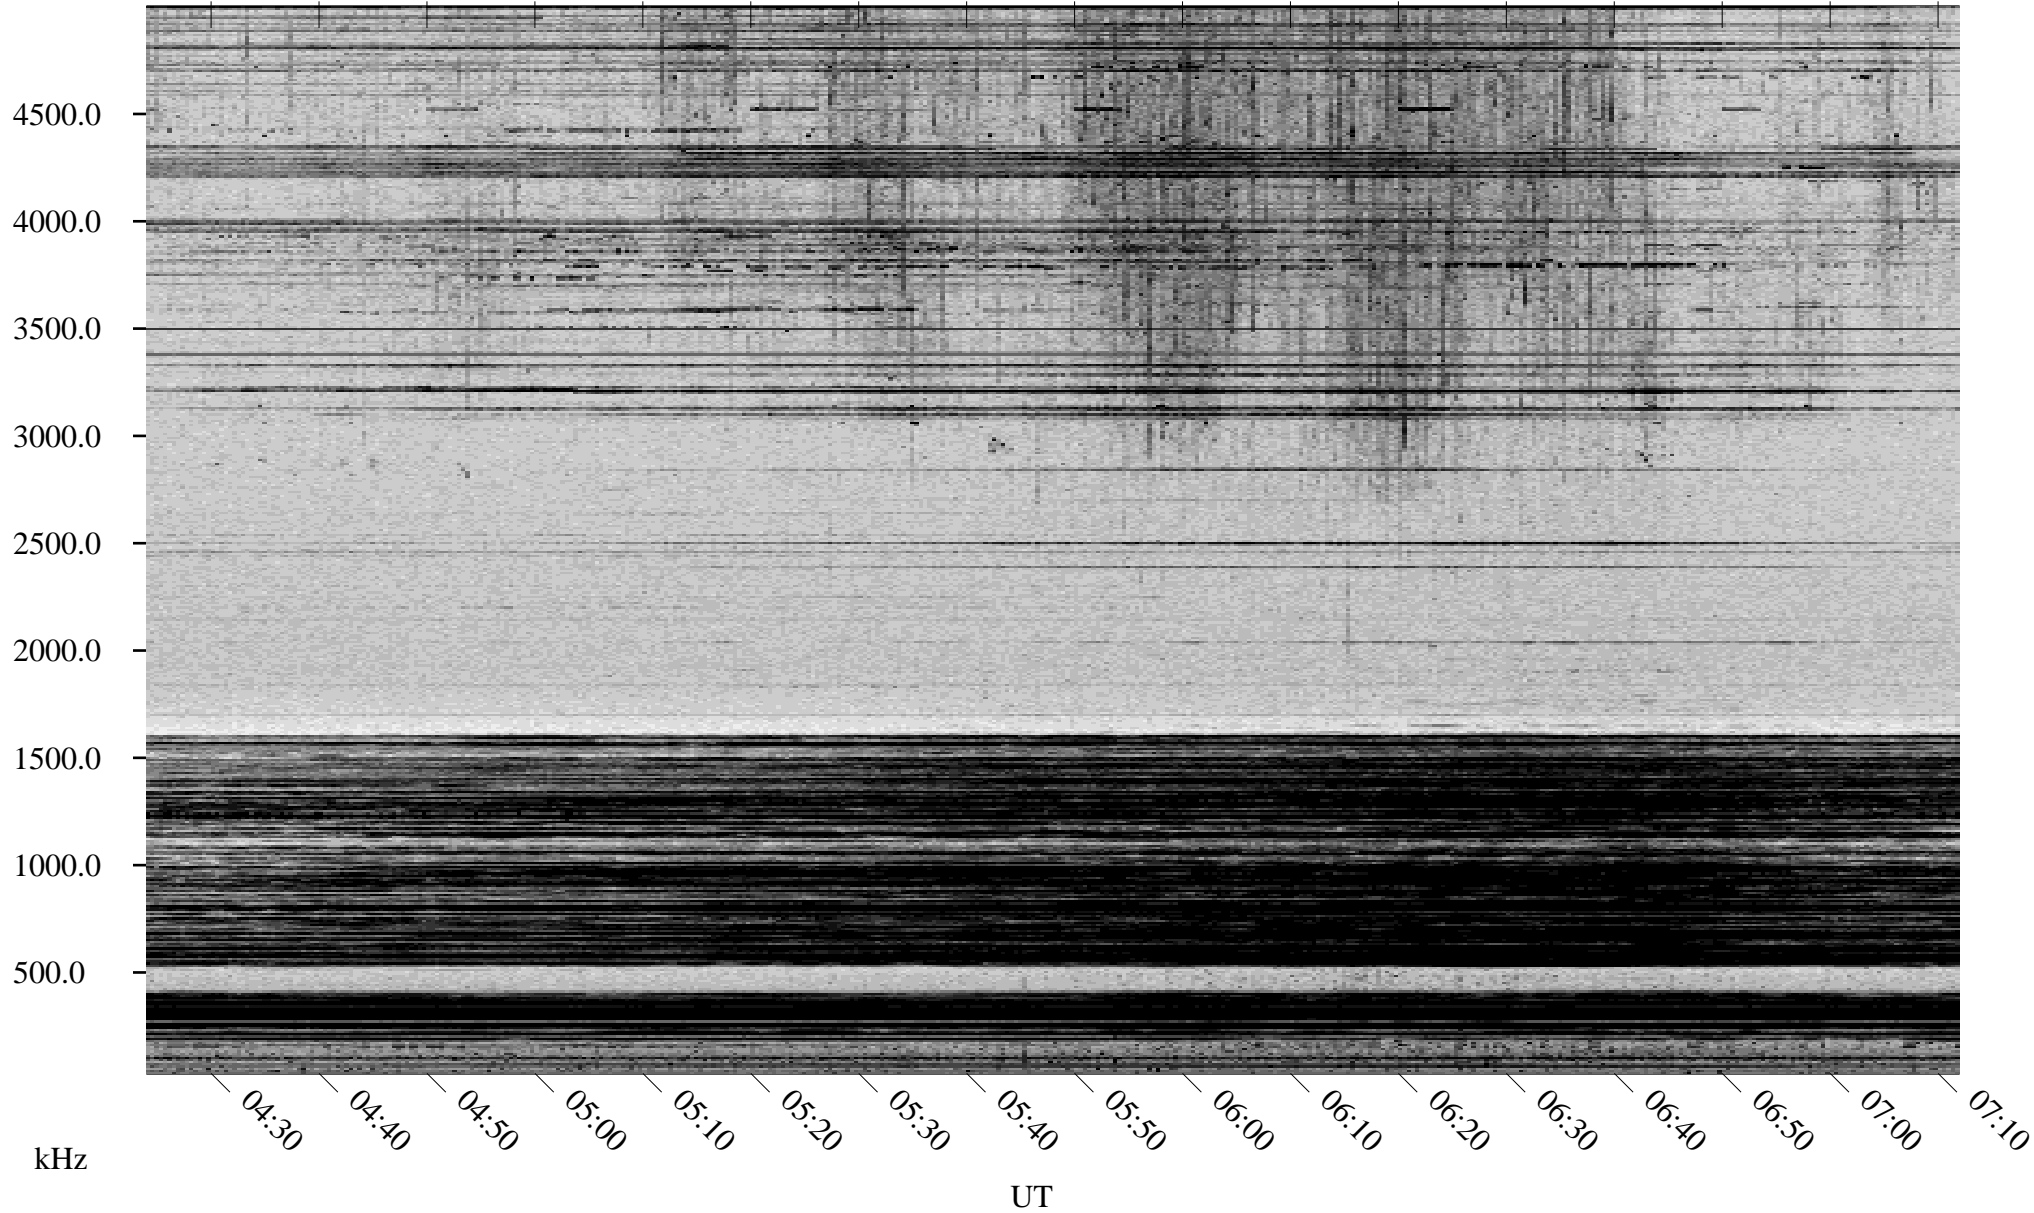

03/20/1998 Churchill, Manitoba

Linear Scale Black = 161 White = 15

ch980791.r00m max_12

Page 1

03/20/1998 Churchill, Manitoba

Linear Scale Black = 161 White = 15

ch98079l.r00m max_12

Page 2

03/21/1998 Churchill, Manitoba

Linear Scale Black = 161 White = 15

ch98079l.r00m max_12

Page 3

03/21/1998 Churchill, Manitoba

Linear Scale Black = 161 White = 15

ch98079l.r00m max_12

Page 4

03/21/1998 Churchill, Manitoba

Linear Scale Black = 161 White = 15

ch98079l.r00m max_12

Page 5

03/21/1998 Churchill, Manitoba

Linear Scale Black = 161 White = 15

ch98079l.r00m max_12

Page 6

03/21/1998 Churchill, Manitoba

Linear Scale Black = 161 White = 15

ch98079l.r00m max_12

Page 7

03/21/1998 Churchill, Manitoba

Linear Scale Black = 161 White = 15

ch98079l.r00m max_12