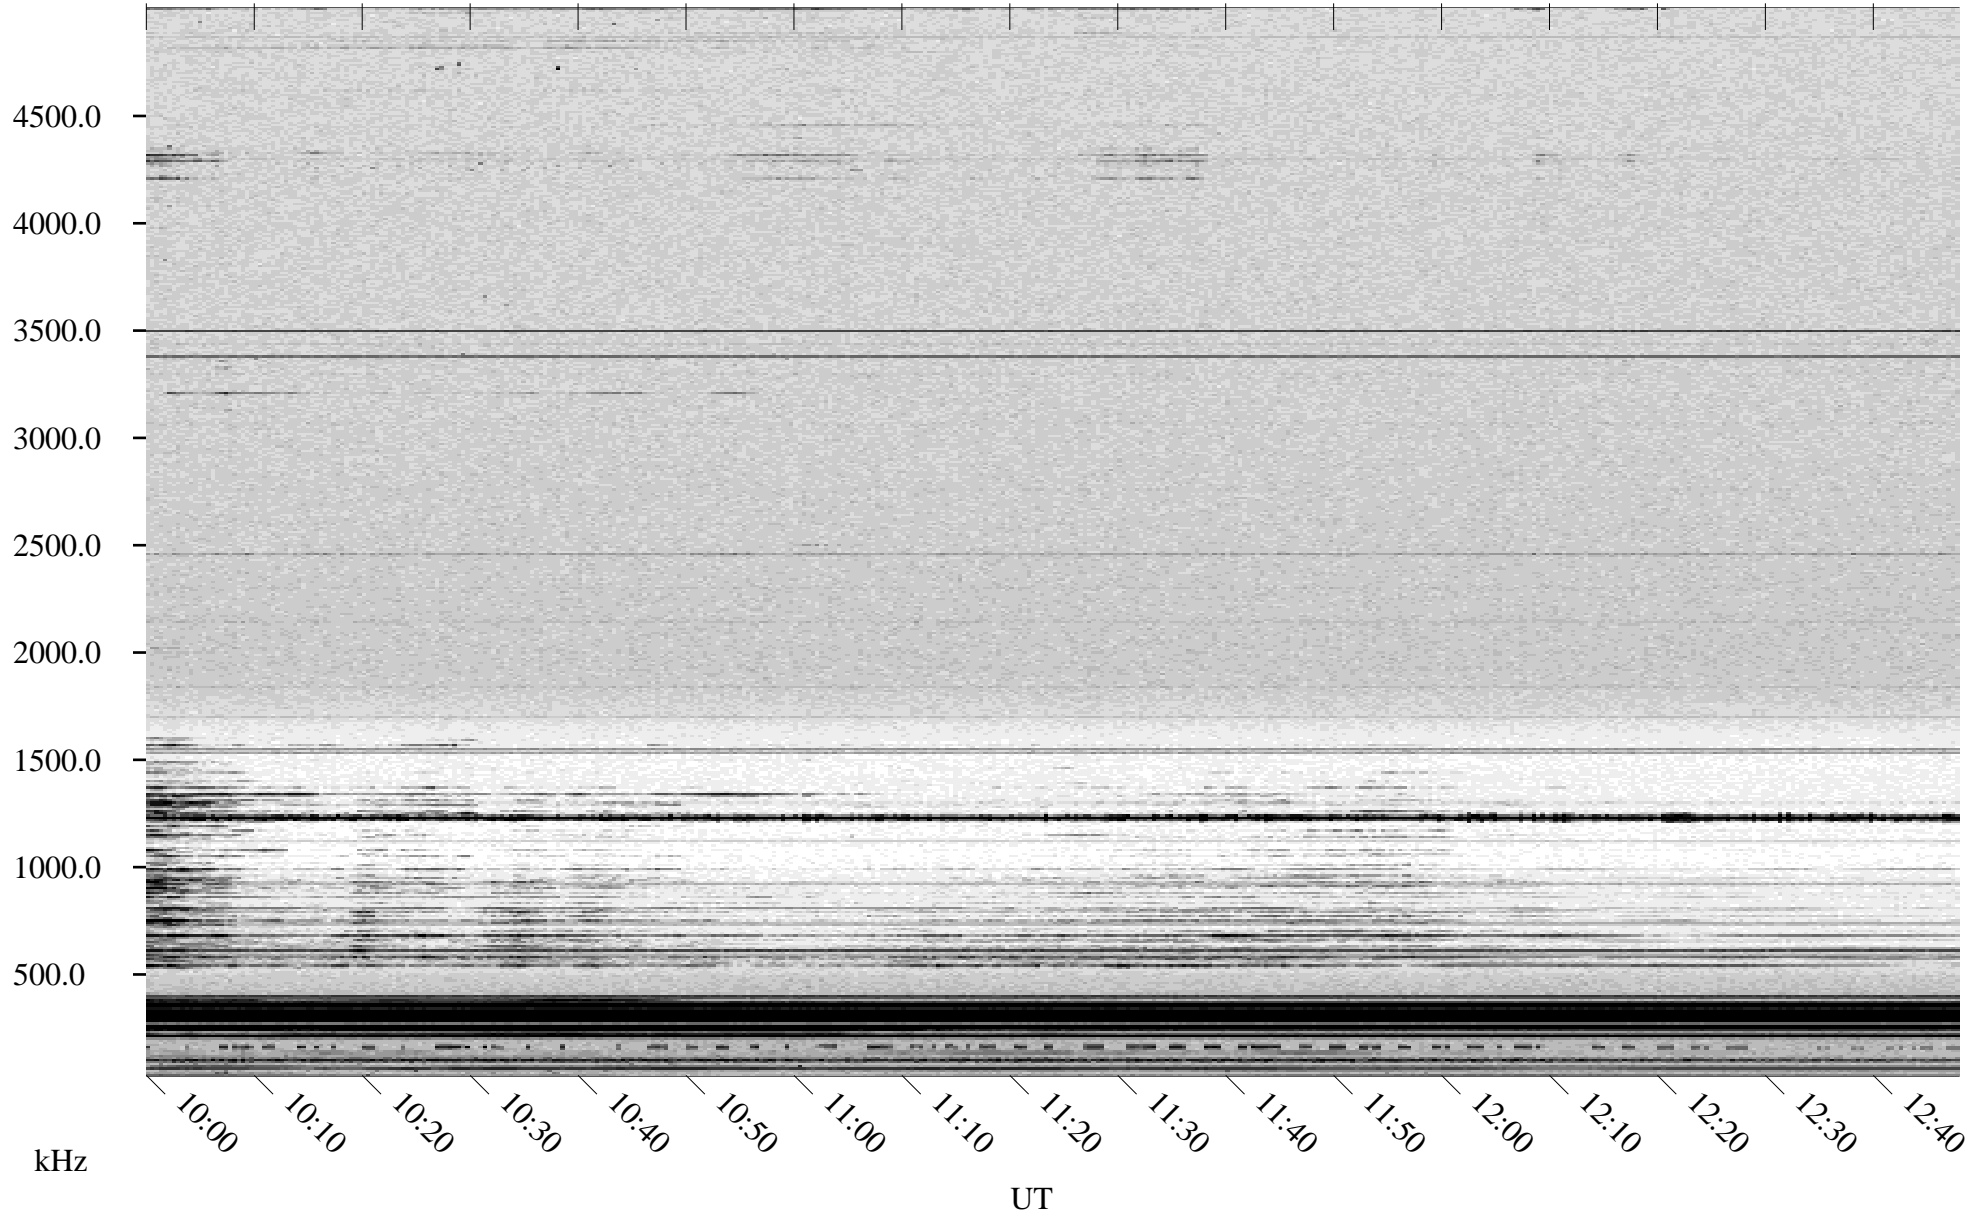

03/21/1998 Churchill, Manitoba

Linear Scale Black = 161 White = 15

ch98080l.r00m max_12

Page 1

03/21/1998 Churchill, Manitoba

Linear Scale Black = 161 White = 15

ch98080l.r00m max_12

Page 2

03/22/1998 Churchill, Manitoba

Linear Scale Black = 161 White = 15

ch98080l.r00m max_12

Page 3

03/22/1998 Churchill, Manitoba

Linear Scale Black = 161 White = 15

ch98080l.r00m max_12

Page 4

03/22/1998 Churchill, Manitoba

Linear Scale Black = 161 White = 15

ch98080l.r00m max_12

Page 5

03/22/1998 Churchill, Manitoba

Linear Scale Black = 161 White = 15

ch98080l.r00m max_12

Page 6

03/22/1998 Churchill, Manitoba

Linear Scale Black = 161 White = 15

ch98080l.r00m max_12

Page 7

03/22/1998 Churchill, Manitoba

Linear Scale Black = 161 White = 15

ch98080l.r00m max_12

Page 8