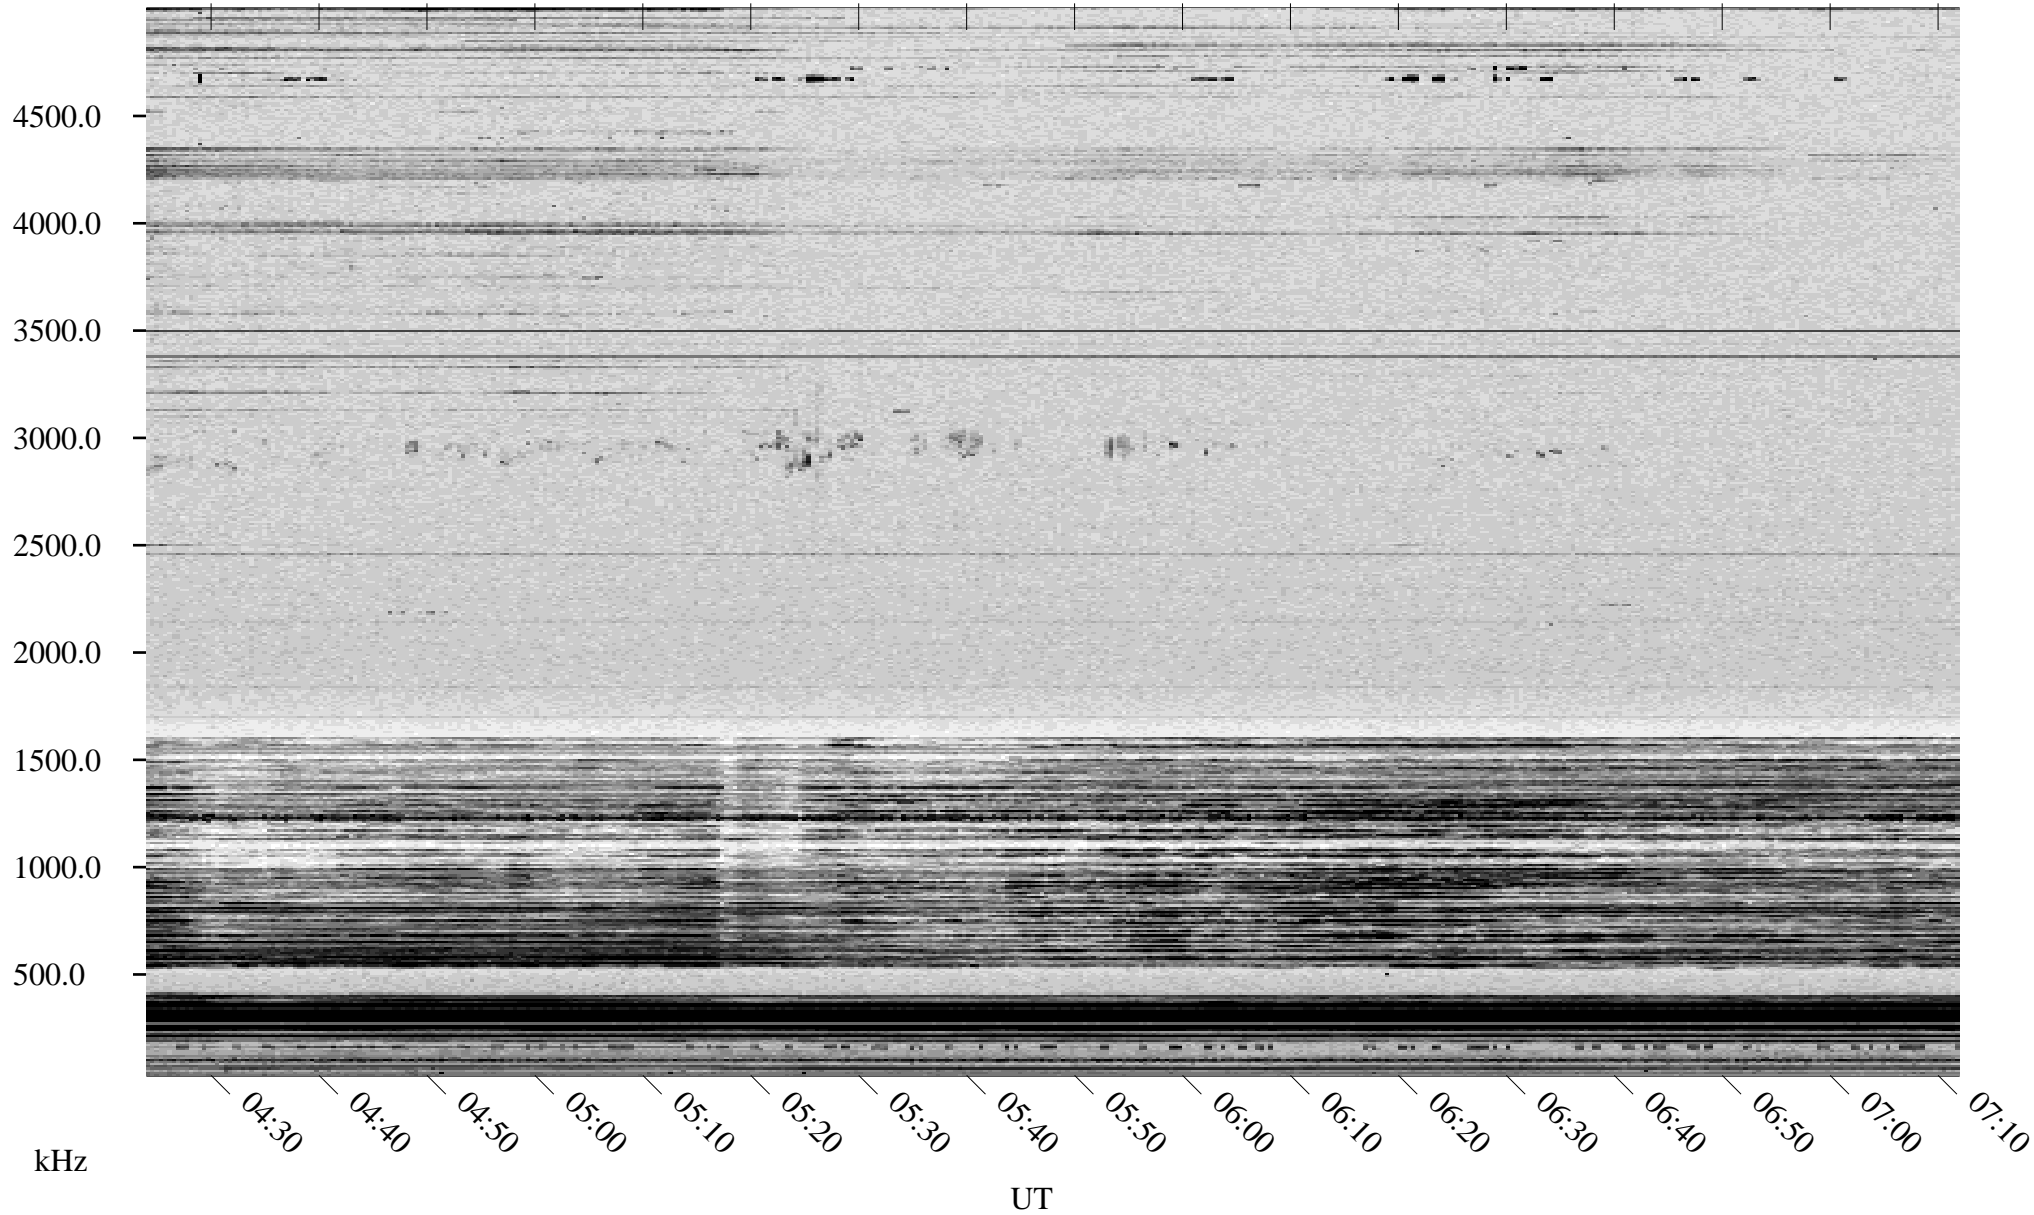

03/21/1998 Churchill, Manitoba

Linear Scale Black = 161 White = 15

ch98080l.r00m max_12

Page 1

03/21/1998 Churchill, Manitoba

Linear Scale Black = 161 White = 15

ch98080l.r00m max_12

Page 2

03/22/1998 Churchill, Manitoba

Linear Scale Black = 161 White = 15

ch98080l.r00m max_12

Page 3

03/22/1998 Churchill, Manitoba

Linear Scale Black = 161 White = 15

ch98080l.r00m max_12

Page 4

03/22/1998 Churchill, Manitoba

Linear Scale Black = 161 White = 15

ch98080l.r00m max_12

Page 5

03/22/1998 Churchill, Manitoba

Linear Scale Black = 161 White = 15

ch98080l.r00m max_12

Page 6

03/22/1998 Churchill, Manitoba

Linear Scale Black = 161 White = 15

ch98080l.r00m max_12

Page 7

03/22/1998 Churchill, Manitoba

Linear Scale Black = 161 White = 15

ch98080l.r00m max_12

Page 8