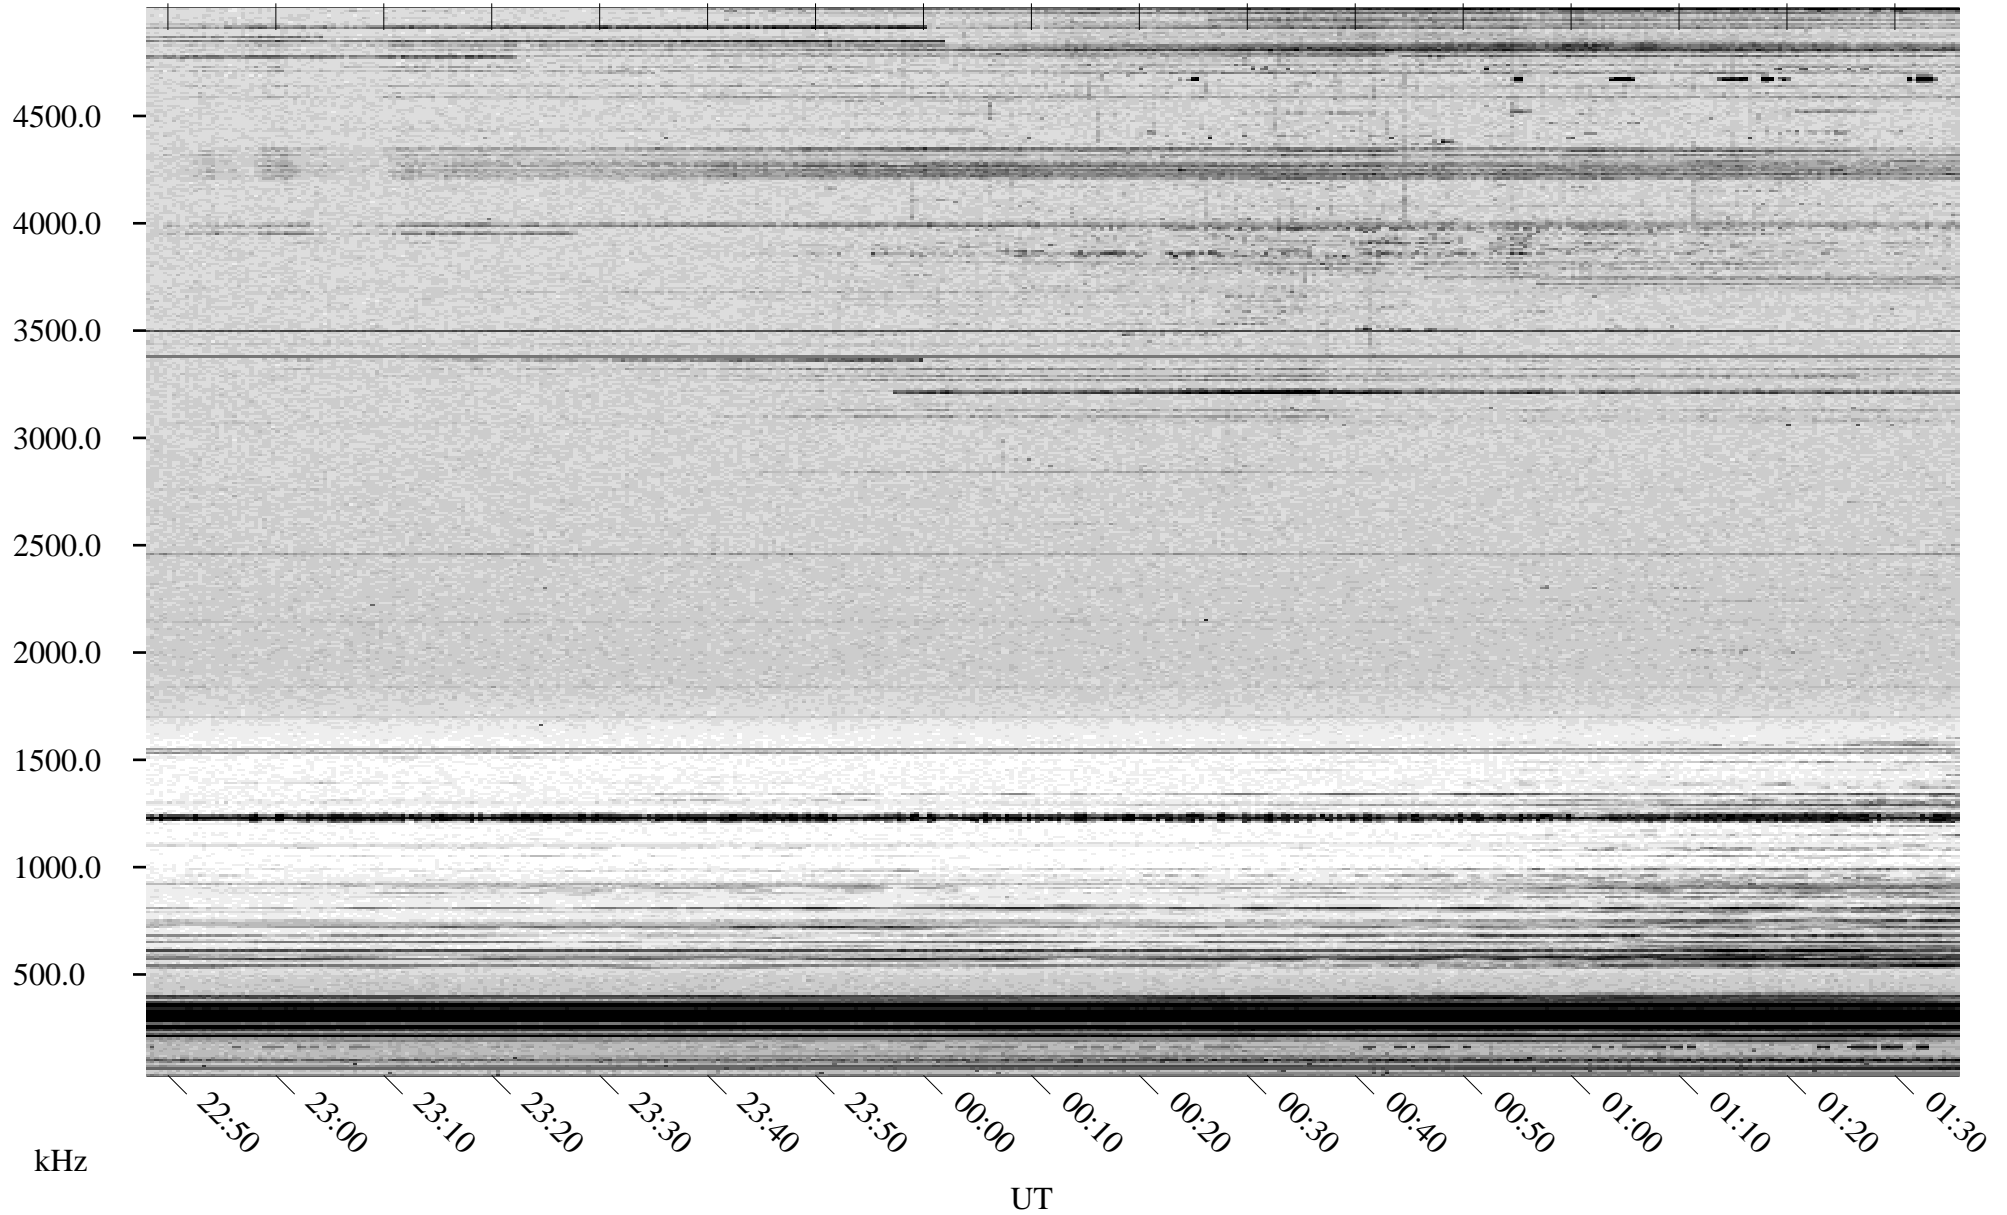

03/21/1998 Churchill, Manitoba

Linear Scale Black = 161 White = 15

ch98080l.r00m max_12

Page 1

03/21/1998 Churchill, Manitoba

Linear Scale Black = 161 White = 15

ch98080l.r00m max_12

Page 2

03/22/1998 Churchill, Manitoba

Linear Scale Black = 161 White = 15

ch98080l.r00m max_12

Page 3

03/22/1998 Churchill, Manitoba

Linear Scale Black = 161 White = 15

ch98080l.r00m max_12

Page 4

03/22/1998 Churchill, Manitoba

Linear Scale Black = 161 White = 15

ch98080l.r00m max_12

Page 5

03/22/1998 Churchill, Manitoba

Linear Scale Black = 161 White = 15

ch98080l.r00m max_12

Page 6

03/22/1998 Churchill, Manitoba

Linear Scale Black = 161 White = 15

ch98080l.r00m max_12

Page 7

03/22/1998 Churchill, Manitoba

Linear Scale Black = 161 White = 15

ch98080l.r00m max_12

Page 8