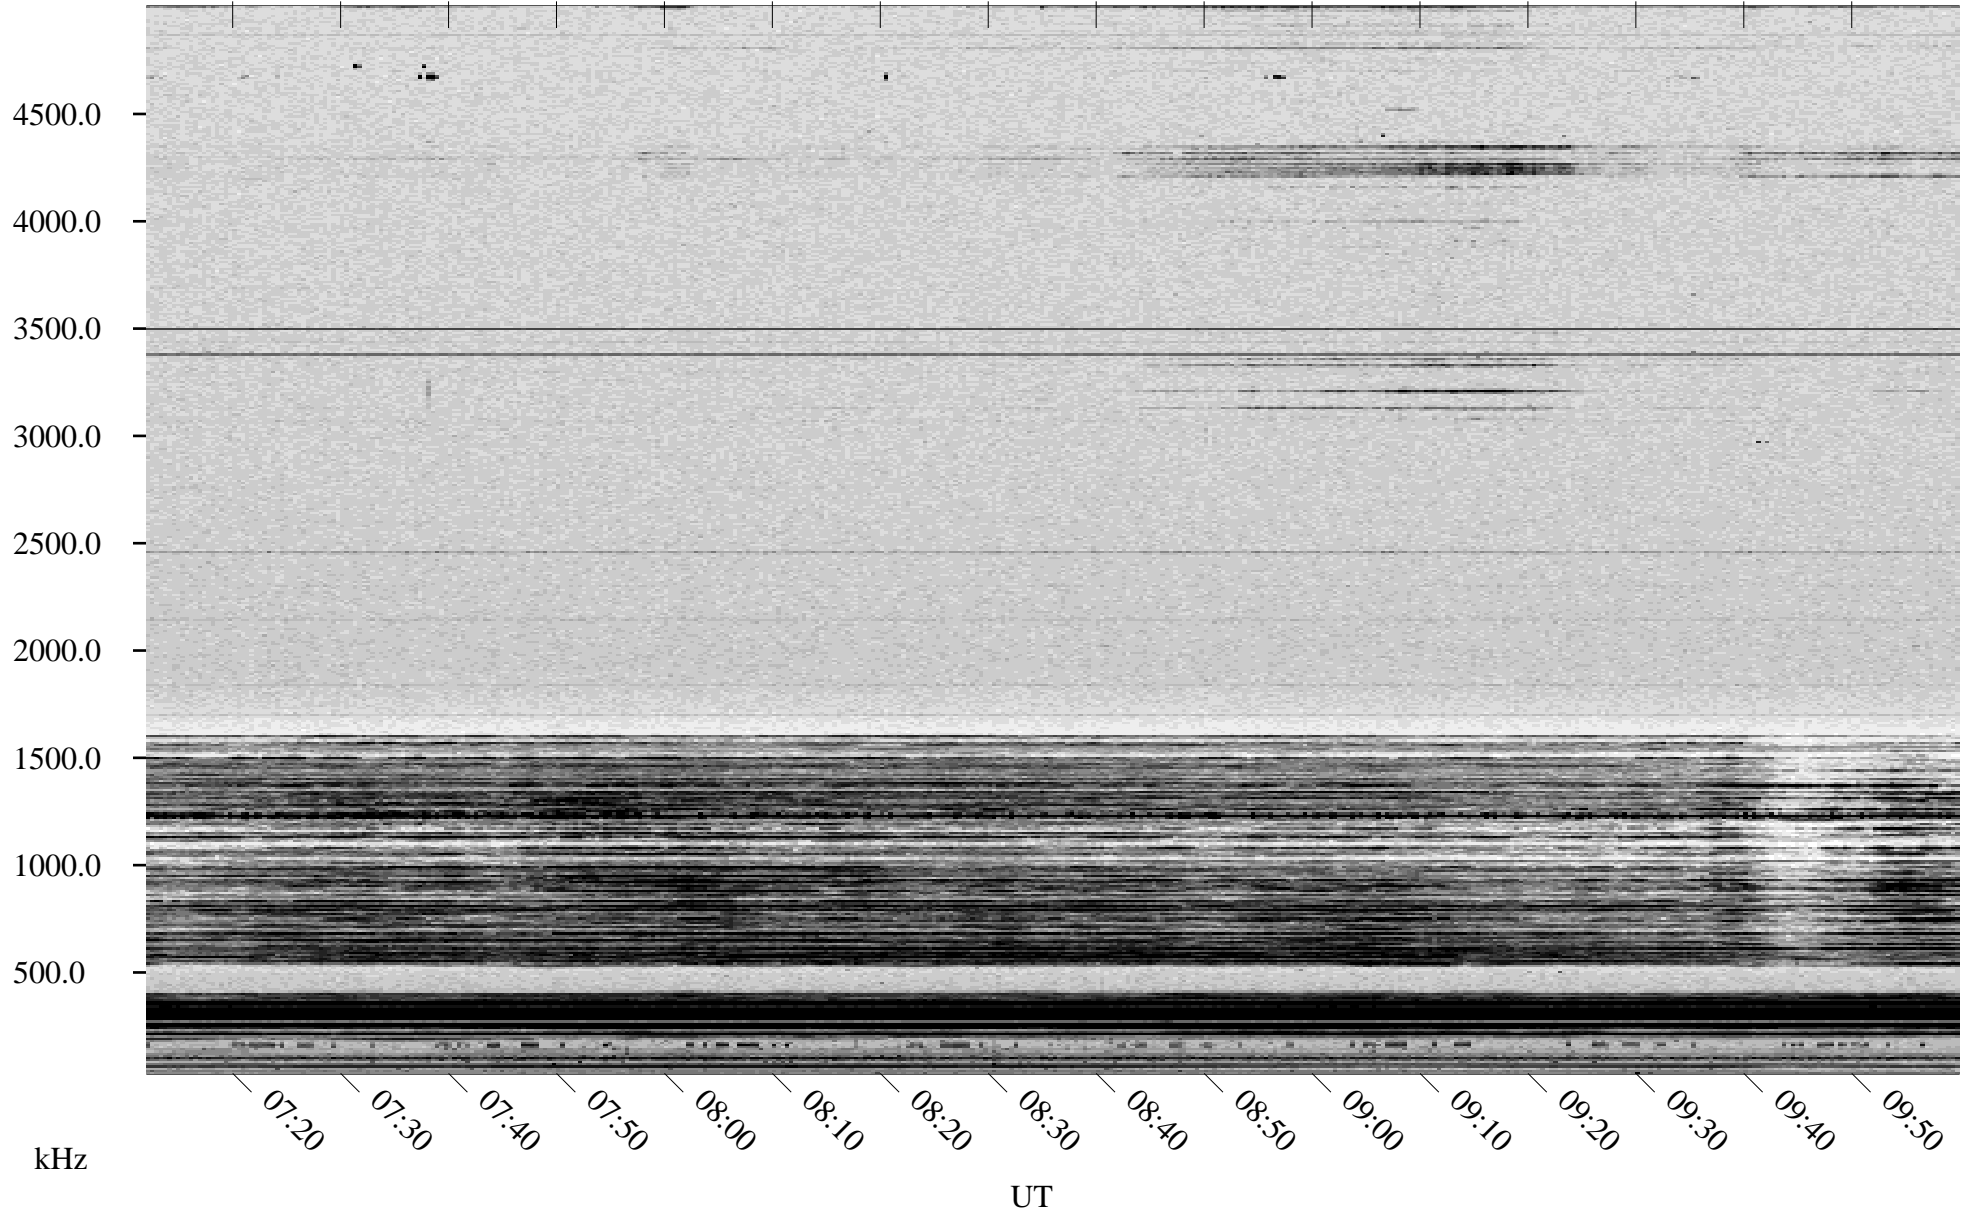

03/21/1998 Churchill, Manitoba

Linear Scale Black = 161 White = 15

ch98080l.r00m max_12

Page 1

03/21/1998 Churchill, Manitoba

Linear Scale Black = 161 White = 15

ch98080l.r00m max_12

Page 2

03/22/1998 Churchill, Manitoba

Linear Scale Black = 161 White = 15

ch98080l.r00m max_12

Page 3

03/22/1998 Churchill, Manitoba

Linear Scale Black = 161 White = 15

ch98080l.r00m max_12

Page 4

03/22/1998 Churchill, Manitoba

Linear Scale Black = 161 White = 15

ch98080l.r00m max_12

Page 5

03/22/1998 Churchill, Manitoba

Linear Scale Black = 161 White = 15

ch98080l.r00m max_12

Page 6

03/22/1998 Churchill, Manitoba

Linear Scale Black = 161 White = 15

ch98080l.r00m max_12

Page 7

03/22/1998 Churchill, Manitoba

Linear Scale Black = 161 White = 15

ch98080l.r00m max_12

Page 8