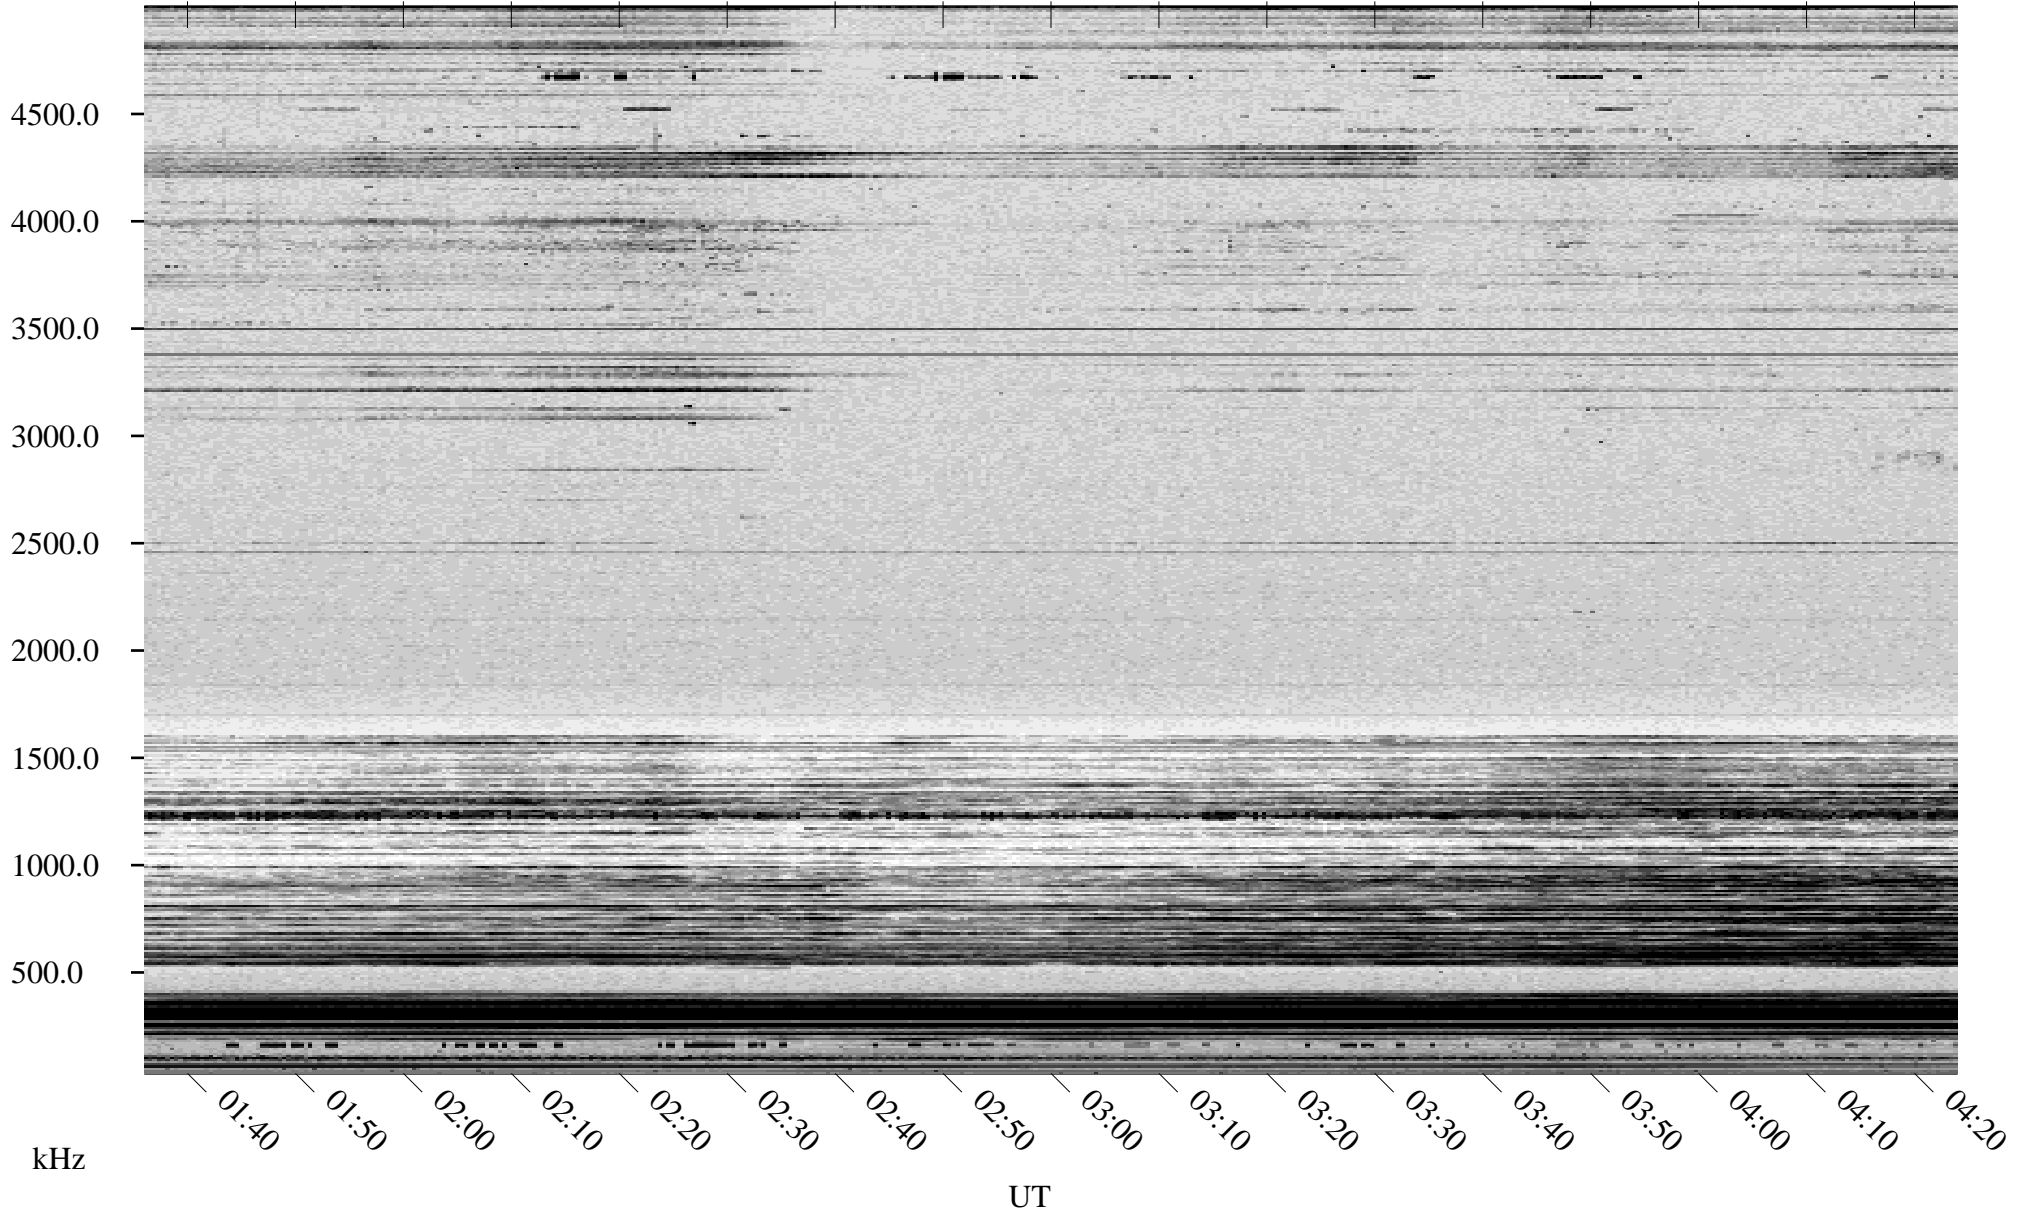

03/21/1998 Churchill, Manitoba

Linear Scale Black = 161 White = 15

ch98080l.r00m max_12

Page 1

03/21/1998 Churchill, Manitoba

Linear Scale Black = 161 White = 15

ch98080l.r00m max_12

Page 2

03/22/1998 Churchill, Manitoba

Linear Scale Black = 161 White = 15

ch98080l.r00m max_12

Page 3

03/22/1998 Churchill, Manitoba

Linear Scale Black = 161 White = 15

ch98080l.r00m max_12

Page 4

03/22/1998 Churchill, Manitoba

Linear Scale Black = 161 White = 15

ch98080l.r00m max_12

Page 5

03/22/1998 Churchill, Manitoba

Linear Scale Black = 161 White = 15

ch98080l.r00m max_12

Page 6

03/22/1998 Churchill, Manitoba

Linear Scale Black = 161 White = 15

ch98080l.r00m max_12

Page 7

03/22/1998 Churchill, Manitoba

Linear Scale Black = 161 White = 15

ch98080l.r00m max_12

Page 8