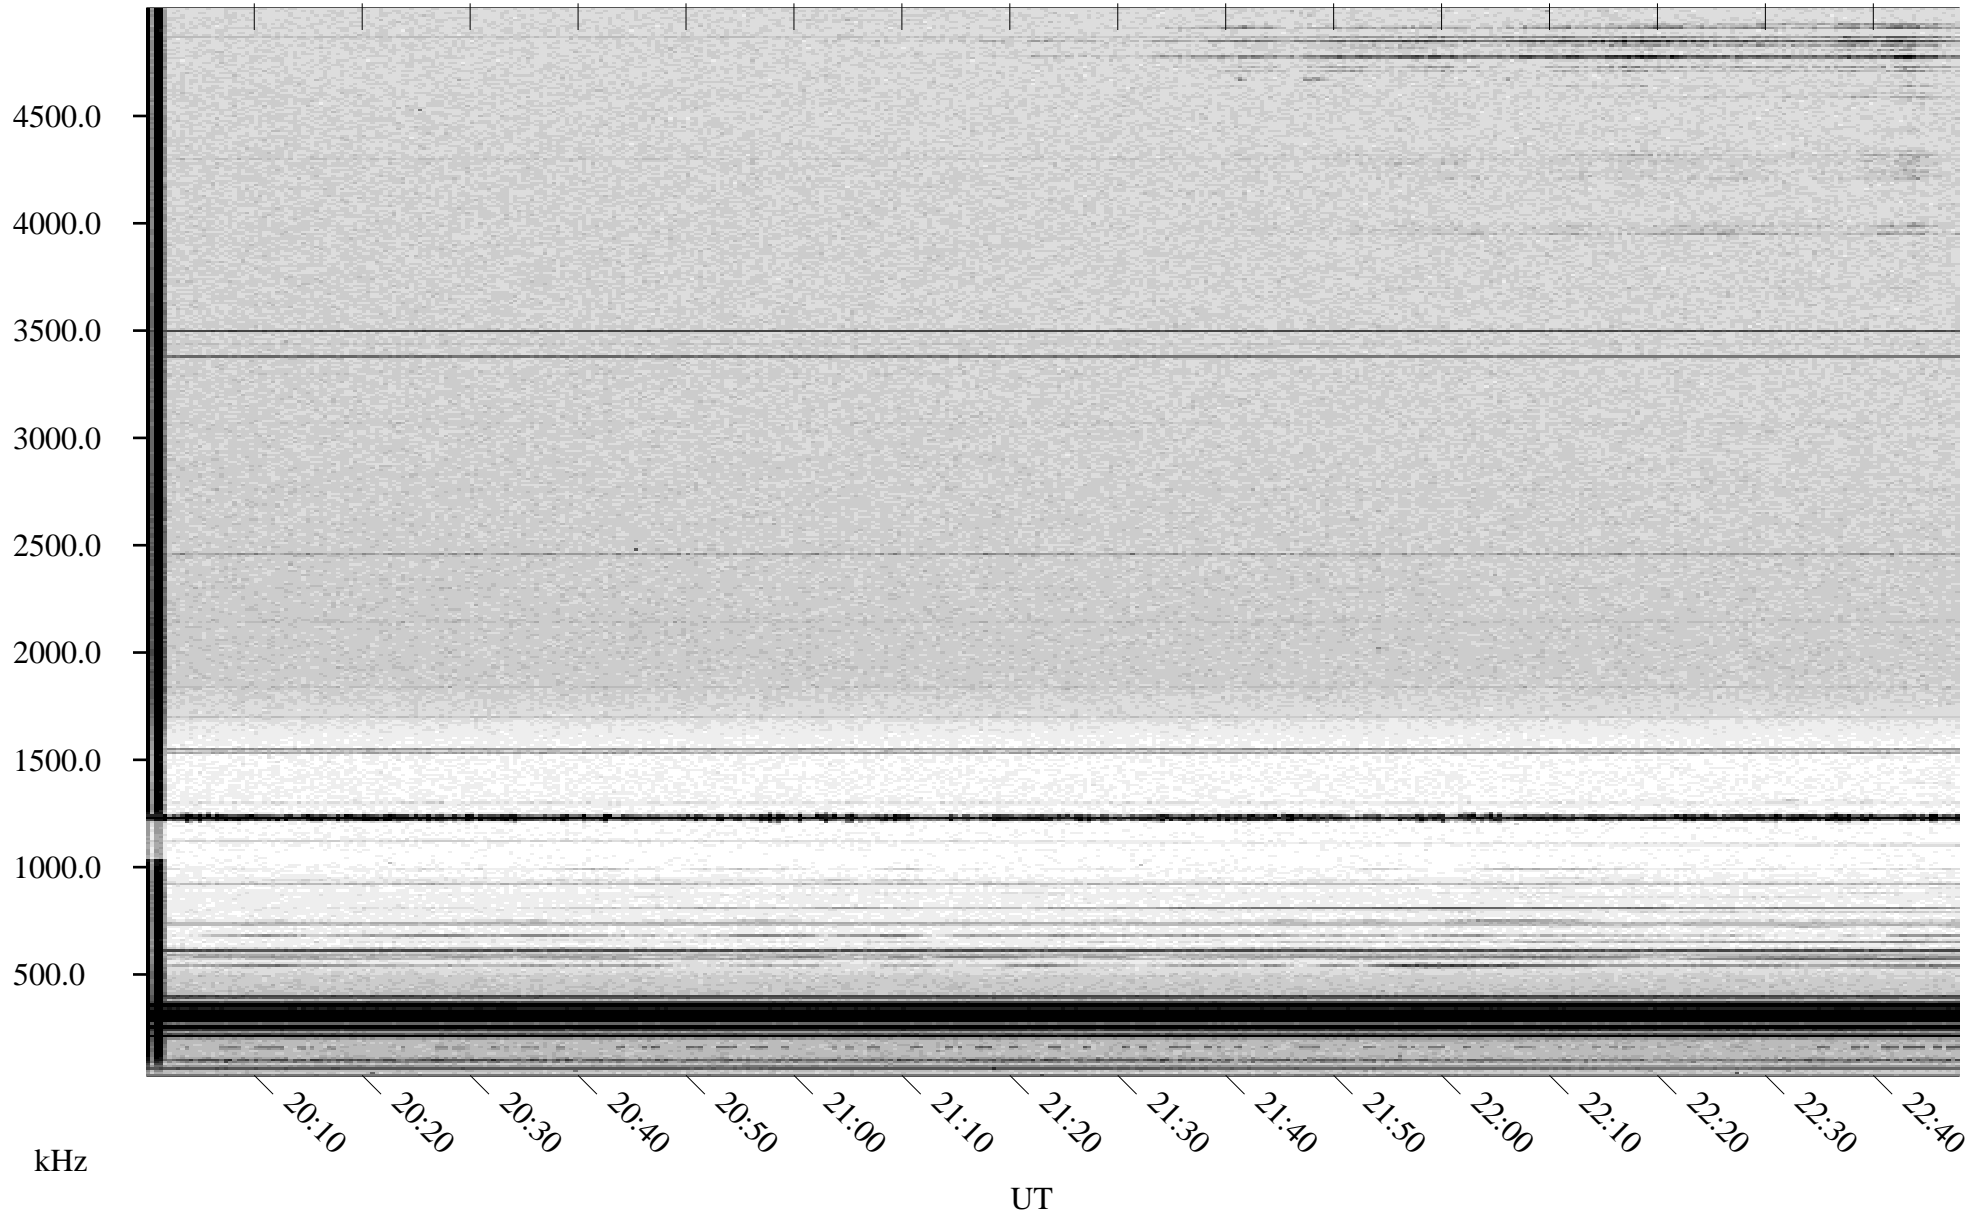

03/21/1998 Churchill, Manitoba

Linear Scale Black = 161 White = 15

ch98080l.r00m max_12

Page 1

03/21/1998 Churchill, Manitoba

Linear Scale Black = 161 White = 15

ch98080l.r00m max_12

Page 2

03/22/1998 Churchill, Manitoba

Linear Scale Black = 161 White = 15

ch98080l.r00m max_12

Page 3

03/22/1998 Churchill, Manitoba

Linear Scale Black = 161 White = 15

ch98080l.r00m max_12

Page 4

03/22/1998 Churchill, Manitoba

Linear Scale Black = 161 White = 15

ch98080l.r00m max_12

Page 5

03/22/1998 Churchill, Manitoba

Linear Scale Black = 161 White = 15

ch98080l.r00m max_12

Page 6

03/22/1998 Churchill, Manitoba

Linear Scale Black = 161 White = 15

ch98080l.r00m max_12

Page 7

03/22/1998 Churchill, Manitoba

Linear Scale Black = 161 White = 15

ch98080l.r00m max_12

Page 8