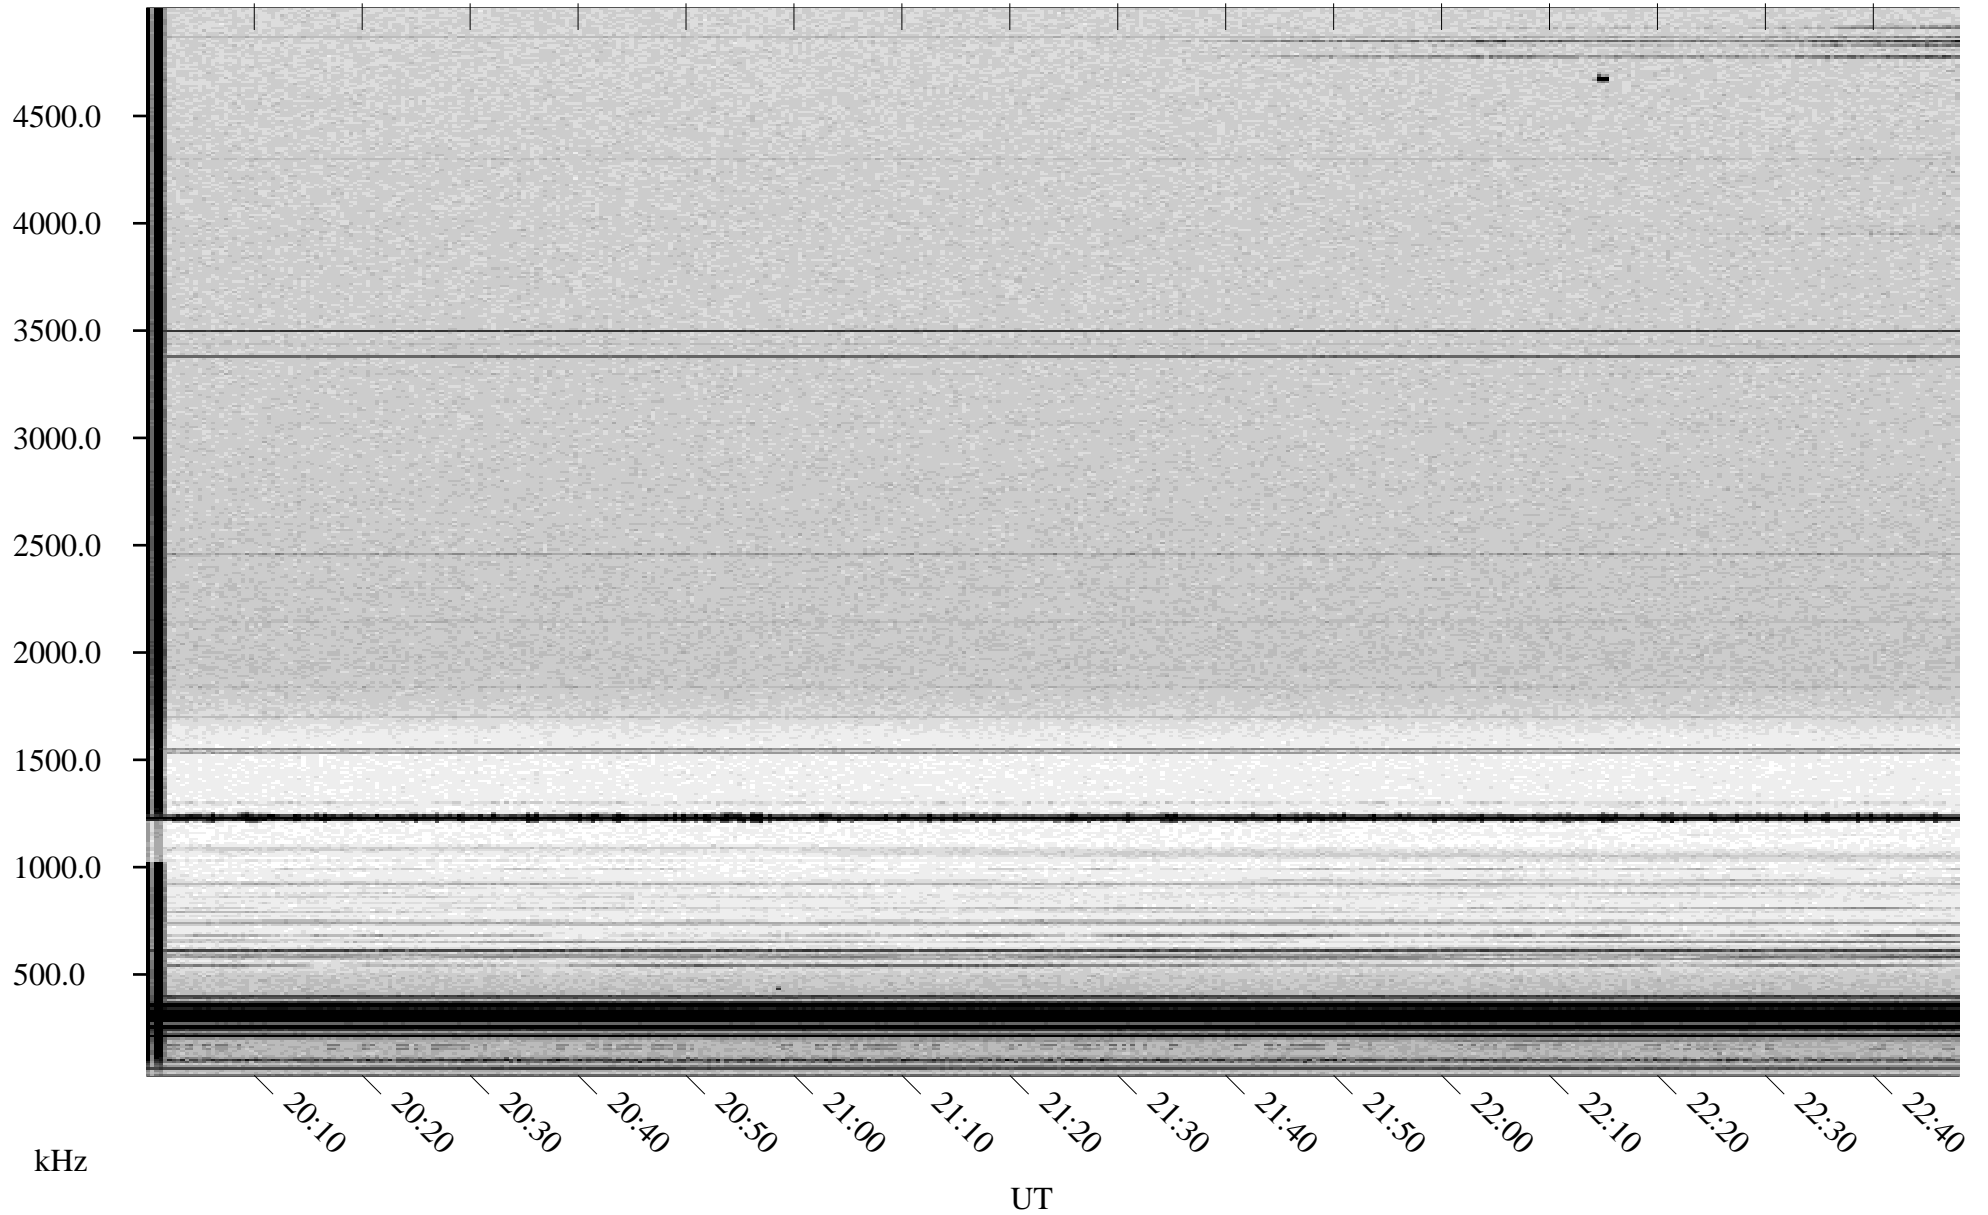

# 03/22/1998 Churchill, Manitoba

Linear Scale    Black = 161    White = 15

ch980811.r00m max\_12

Page 1

# 03/22/1998 Churchill, Manitoba

Linear Scale    Black = 161    White = 15

ch980811.r00m max\_12

Page 2

# 03/23/1998 Churchill, Manitoba

Linear Scale    Black = 161    White = 15

ch980811.r00m max\_12

Page 3

# 03/23/1998 Churchill, Manitoba

Linear Scale    Black = 161    White = 15

ch980811.r00m max\_12

Page 4