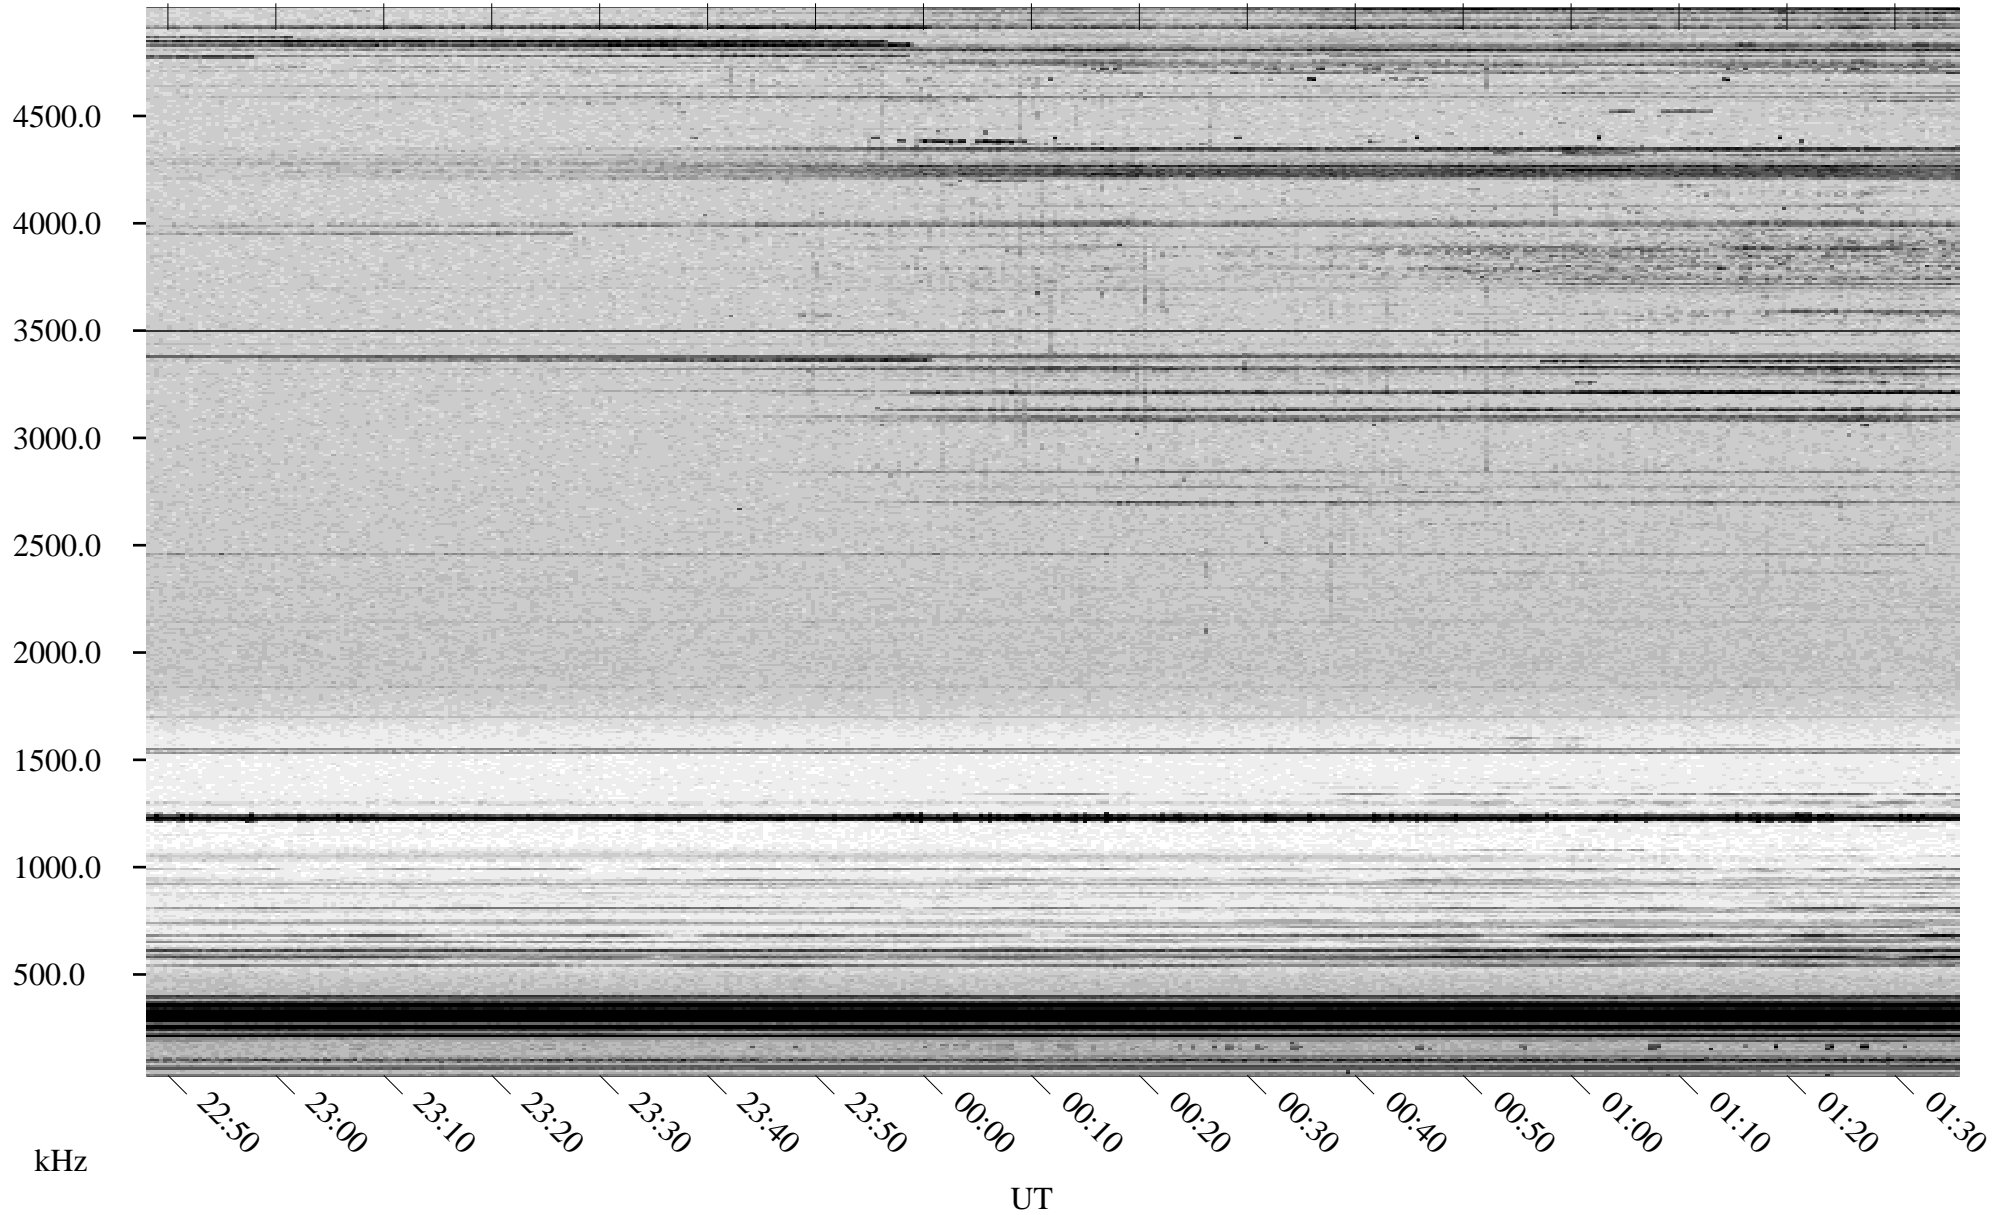

# 03/22/1998 Churchill, Manitoba

Linear Scale    Black = 161    White = 15

ch980811.r00m max\_12

Page 1

# 03/22/1998 Churchill, Manitoba

Linear Scale    Black = 161    White = 15

ch980811.r00m max\_12

Page 2

# 03/23/1998 Churchill, Manitoba

Linear Scale    Black = 161    White = 15

ch980811.r00m max\_12

Page 3

# 03/23/1998 Churchill, Manitoba

Linear Scale    Black = 161    White = 15

ch980811.r00m max\_12

Page 4