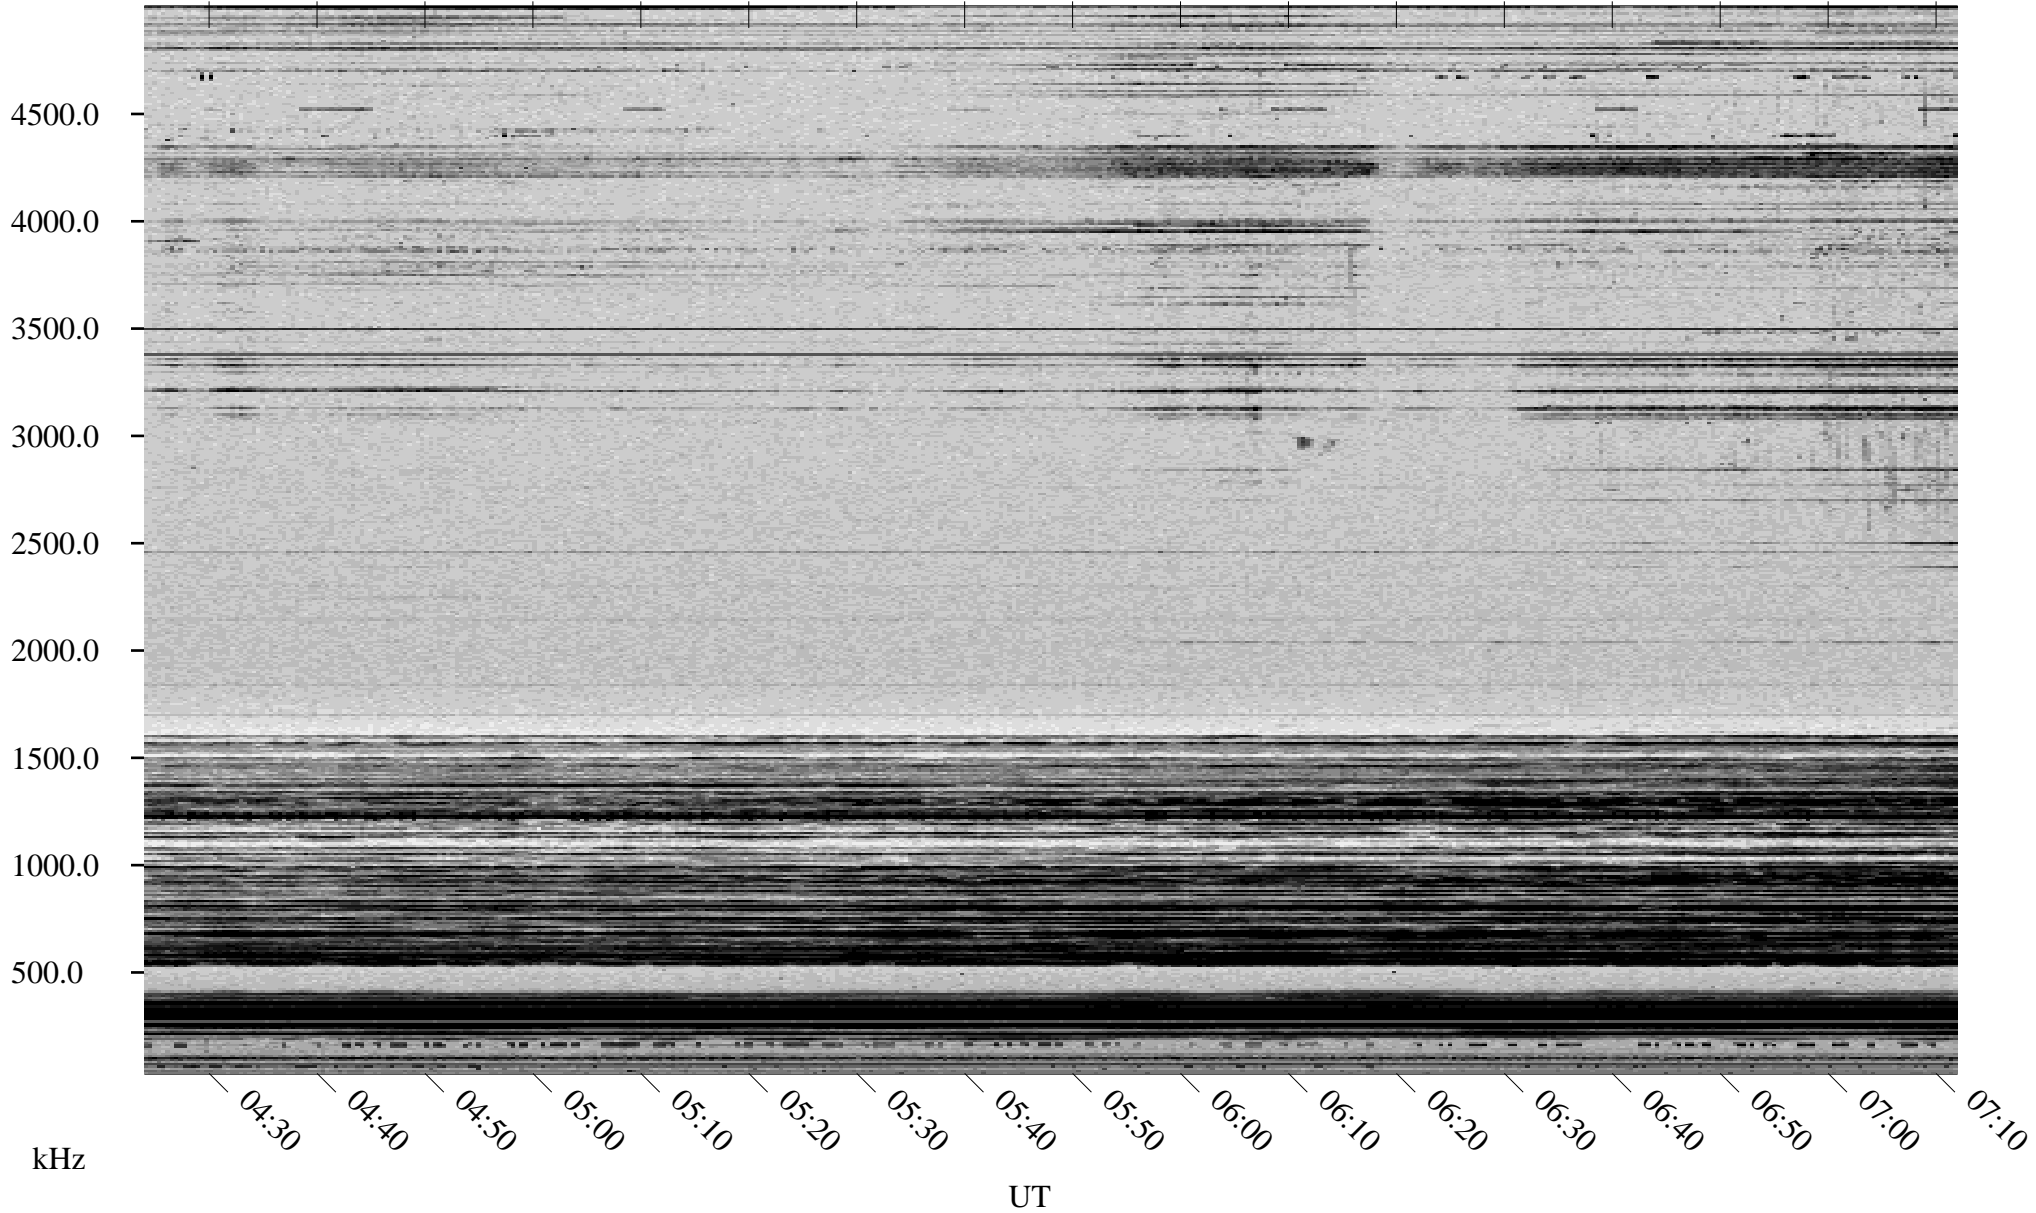

# 03/22/1998 Churchill, Manitoba

Linear Scale    Black = 161    White = 15

ch980811.r00m max\_12

Page 1

# 03/22/1998 Churchill, Manitoba

Linear Scale    Black = 161    White = 15

ch980811.r00m max\_12

Page 2

# 03/23/1998 Churchill, Manitoba

Linear Scale    Black = 161    White = 15

ch980811.r00m max\_12

Page 3

# 03/23/1998 Churchill, Manitoba

Linear Scale    Black = 161    White = 15

ch980811.r00m max\_12

Page 4