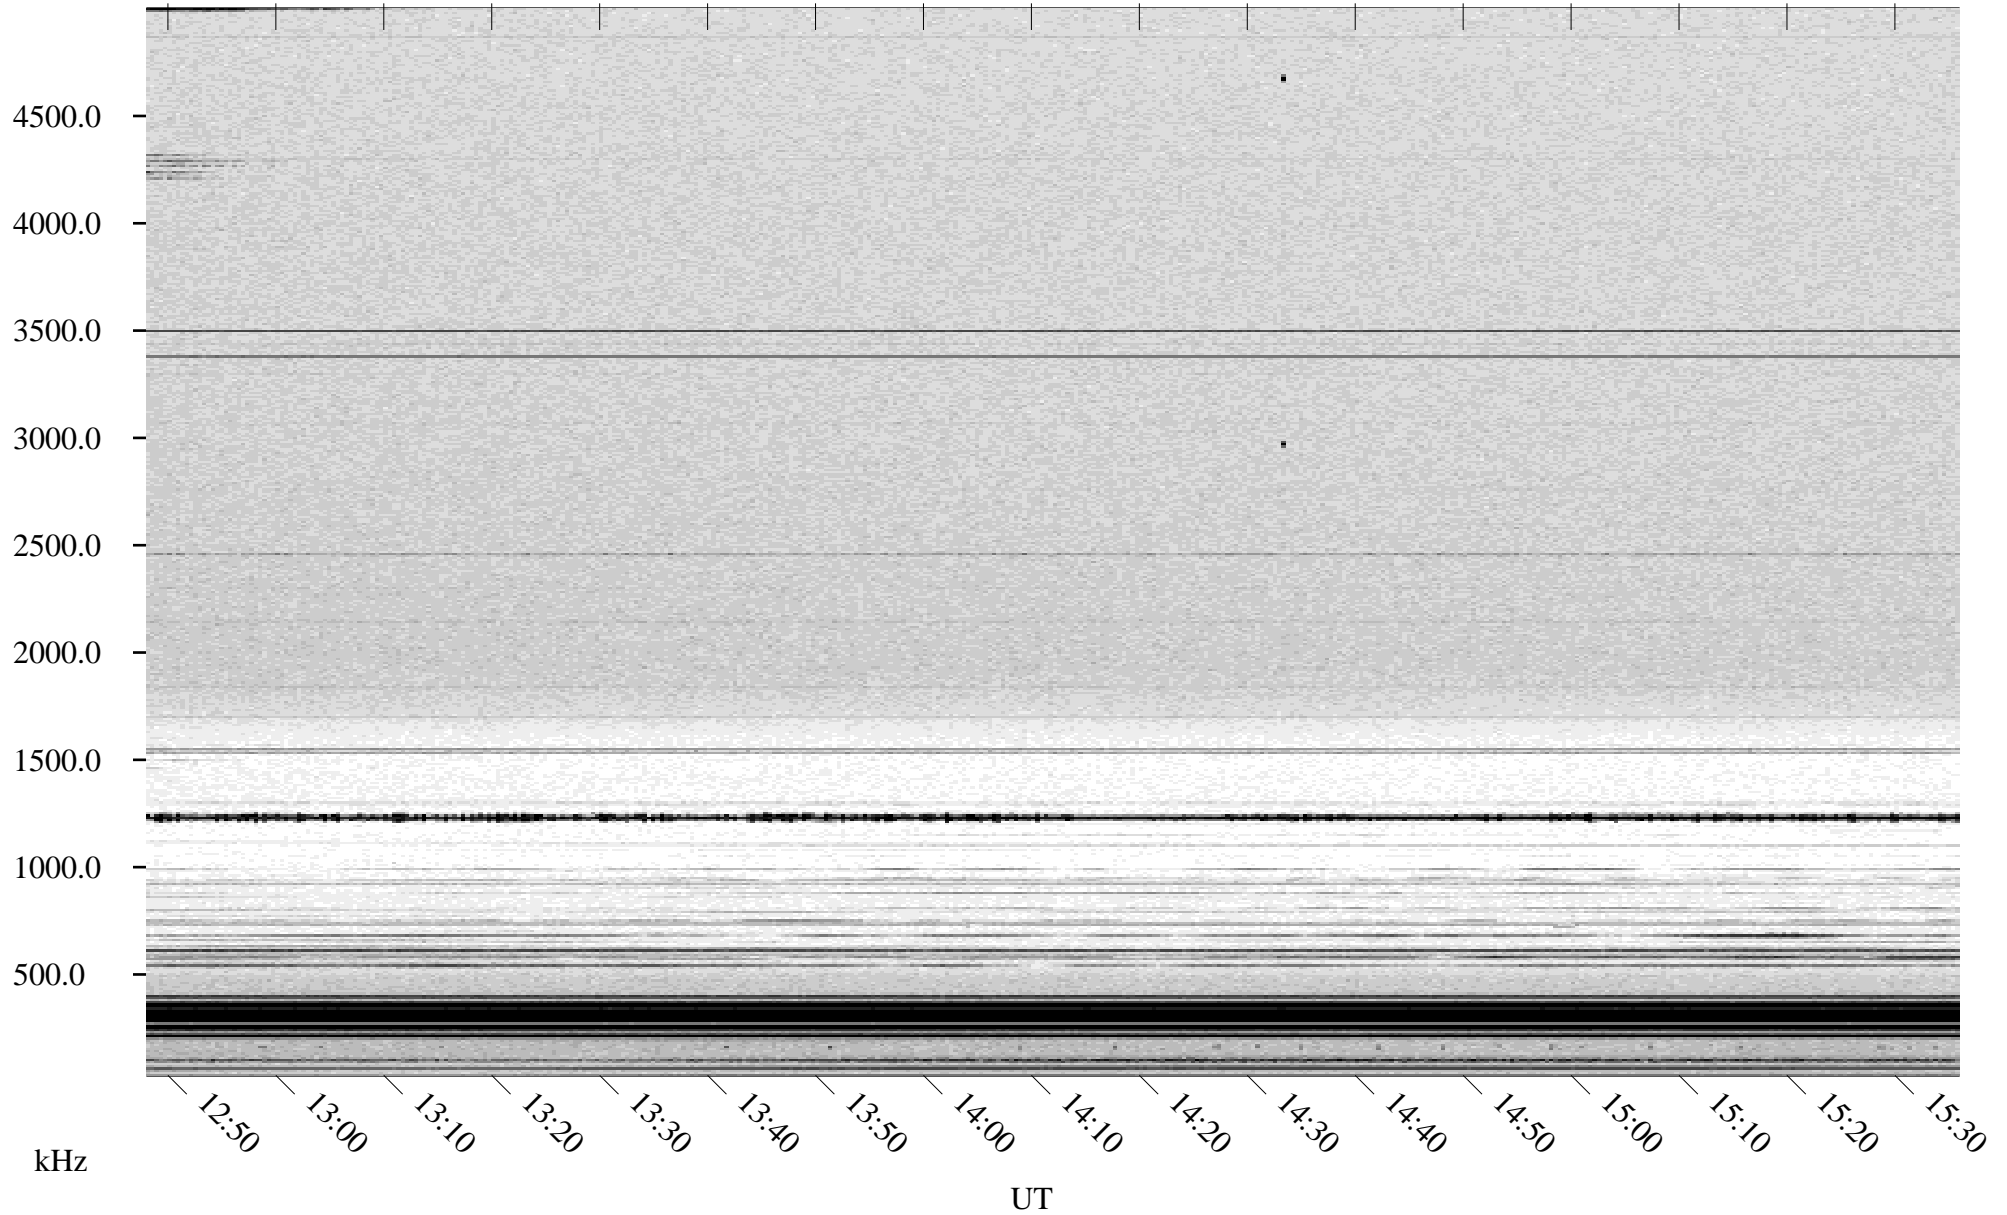

03/23/1998 Churchill, Manitoba

Linear Scale Black = 161 White = 15

ch98082l.r00m max_12

Page 1

03/23/1998 Churchill, Manitoba

Linear Scale Black = 161 White = 15

ch98082l.r00m max_12

Page 2

03/24/1998 Churchill, Manitoba

Linear Scale Black = 161 White = 15

ch98082l.r00m max_12

Page 3

03/24/1998 Churchill, Manitoba

Linear Scale Black = 161 White = 15

ch98082l.r00m max_12

Page 4

03/24/1998 Churchill, Manitoba

Linear Scale Black = 161 White = 15

ch98082l.r00m max_12

Page 5

03/24/1998 Churchill, Manitoba

Linear Scale Black = 161 White = 15

ch98082l.r00m max_12

Page 6

03/24/1998 Churchill, Manitoba

Linear Scale Black = 161 White = 15

ch98082l.r00m max_12

Page 7

03/24/1998 Churchill, Manitoba

Linear Scale Black = 161 White = 15

ch98082l.r00m max_12