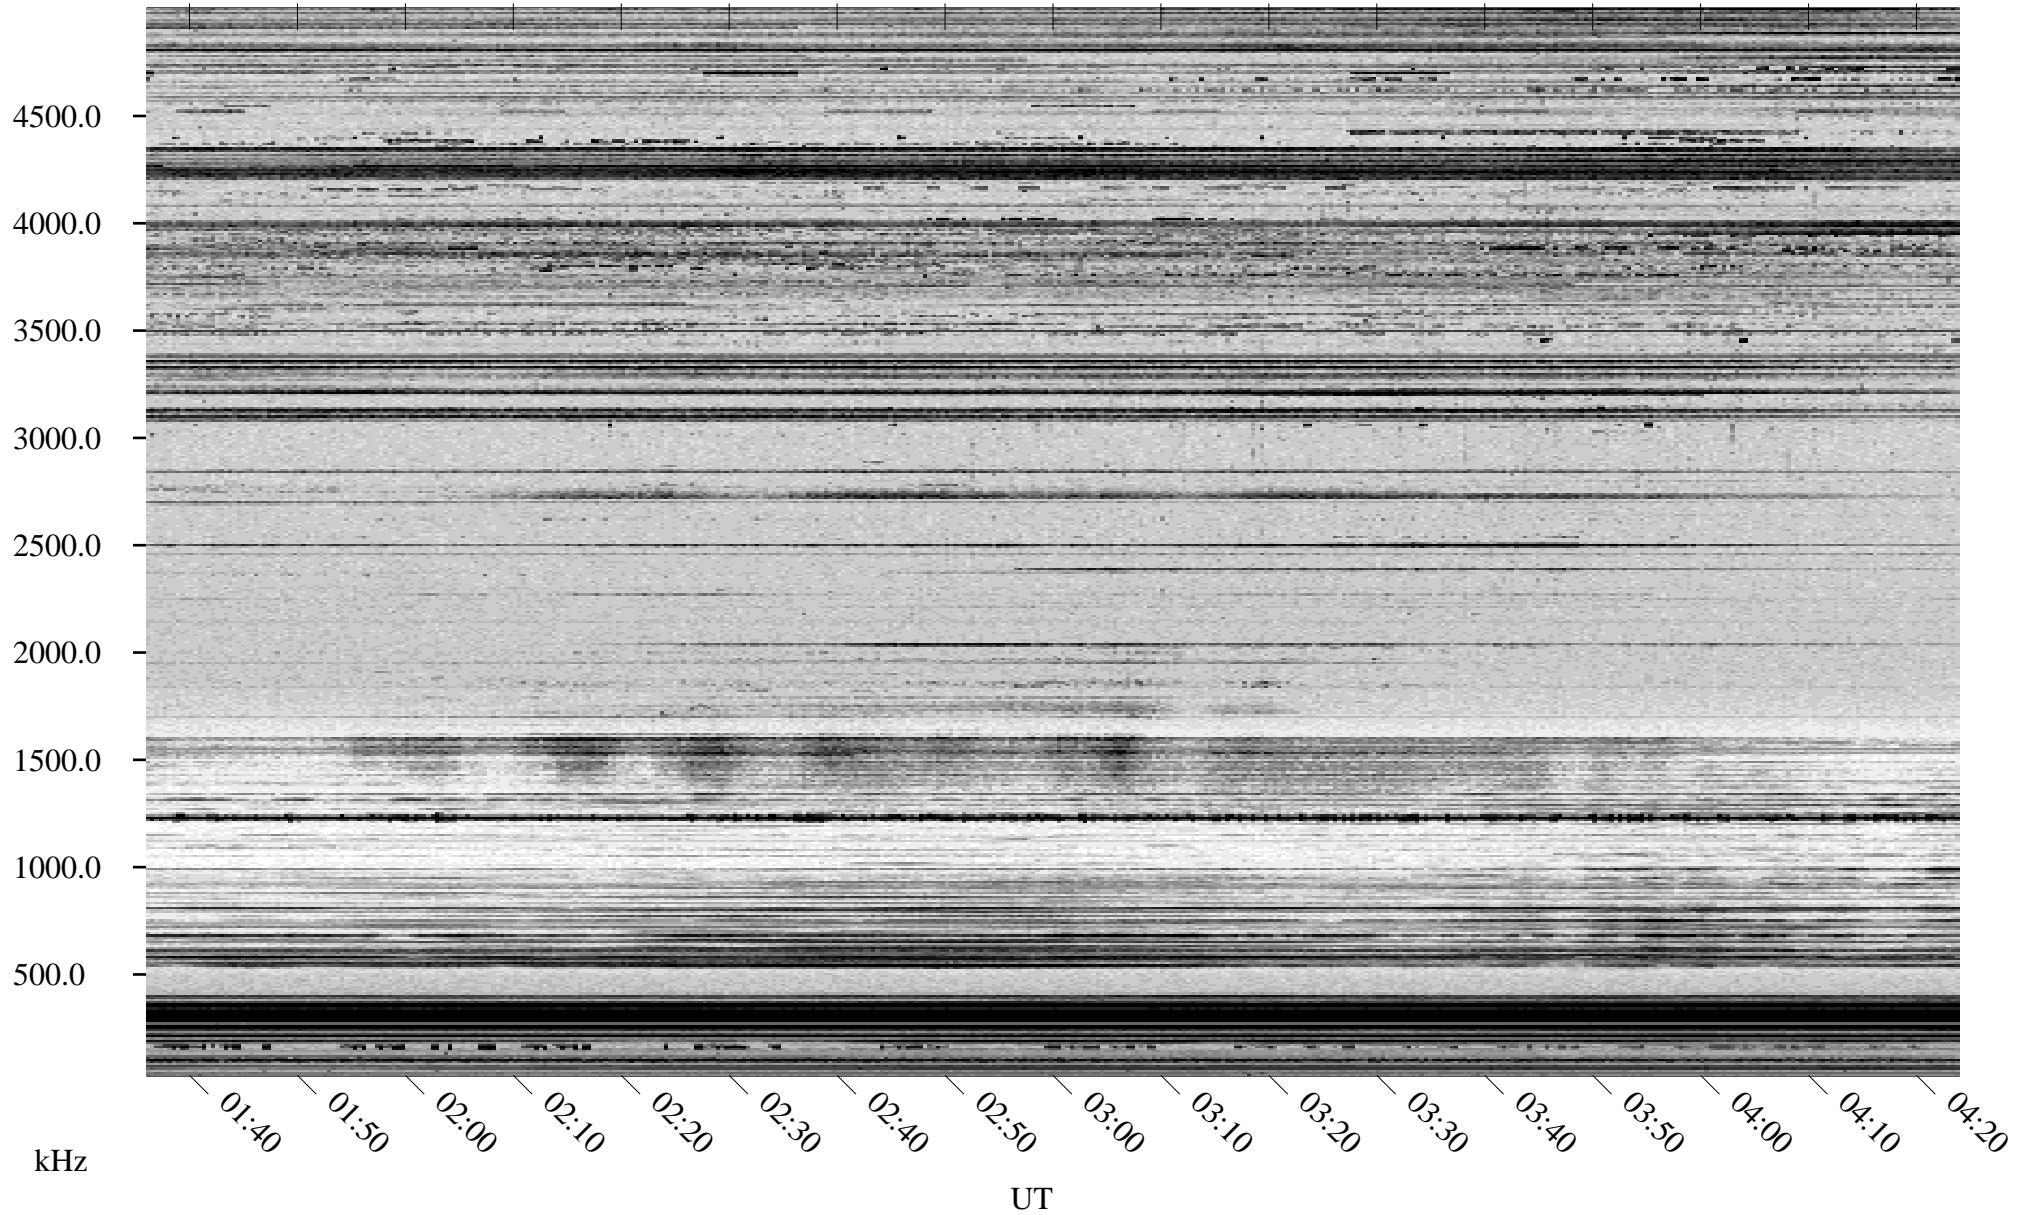

03/23/1998 Churchill, Manitoba

Linear Scale Black = 161 White = 15

ch98082l.r00m max_12

Page 1

03/23/1998 Churchill, Manitoba

Linear Scale Black = 161 White = 15

ch98082l.r00m max_12

Page 2

03/24/1998 Churchill, Manitoba

Linear Scale Black = 161 White = 15

ch98082l.r00m max_12

Page 3

03/24/1998 Churchill, Manitoba

Linear Scale Black = 161 White = 15

ch98082l.r00m max_12

Page 4

03/24/1998 Churchill, Manitoba

Linear Scale Black = 161 White = 15

ch98082l.r00m max_12

Page 5

03/24/1998 Churchill, Manitoba

Linear Scale Black = 161 White = 15

ch98082l.r00m max_12

Page 6

03/24/1998 Churchill, Manitoba

Linear Scale Black = 161 White = 15

ch98082l.r00m max_12

Page 7

03/24/1998 Churchill, Manitoba

Linear Scale Black = 161 White = 15

ch98082l.r00m max_12