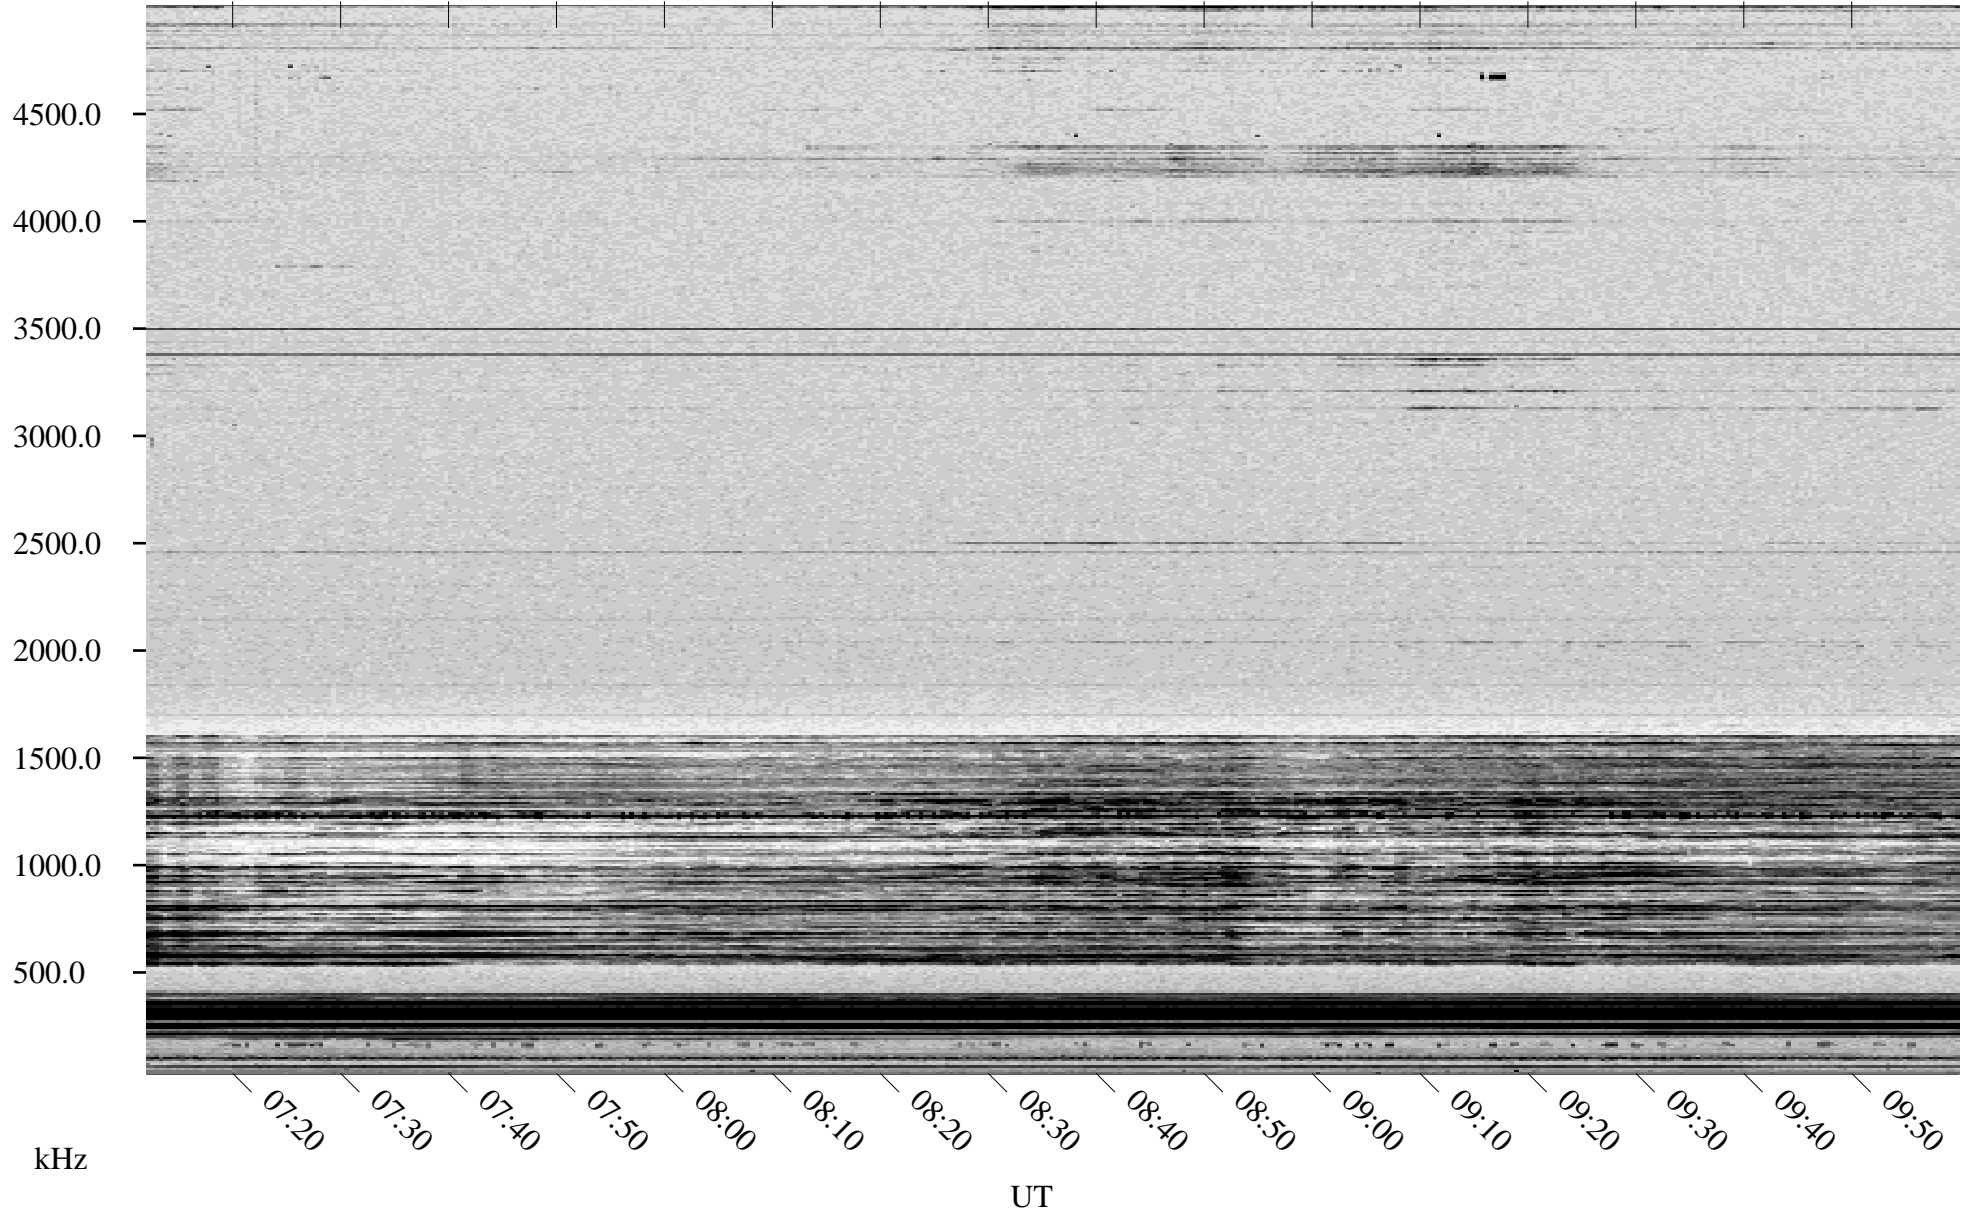

03/23/1998 Churchill, Manitoba

Linear Scale Black = 161 White = 15

ch98082l.r00m max_12

Page 1

03/23/1998 Churchill, Manitoba

Linear Scale Black = 161 White = 15

ch98082l.r00m max_12

Page 2

03/24/1998 Churchill, Manitoba

Linear Scale Black = 161 White = 15

ch98082l.r00m max_12

Page 3

03/24/1998 Churchill, Manitoba

Linear Scale Black = 161 White = 15

ch98082l.r00m max_12

Page 4

03/24/1998 Churchill, Manitoba

Linear Scale Black = 161 White = 15

ch98082l.r00m max_12

Page 5

03/24/1998 Churchill, Manitoba

Linear Scale Black = 161 White = 15

ch98082l.r00m max_12

Page 6

03/24/1998 Churchill, Manitoba

Linear Scale Black = 161 White = 15

ch98082l.r00m max_12

Page 7

03/24/1998 Churchill, Manitoba

Linear Scale Black = 161 White = 15

ch98082l.r00m max_12