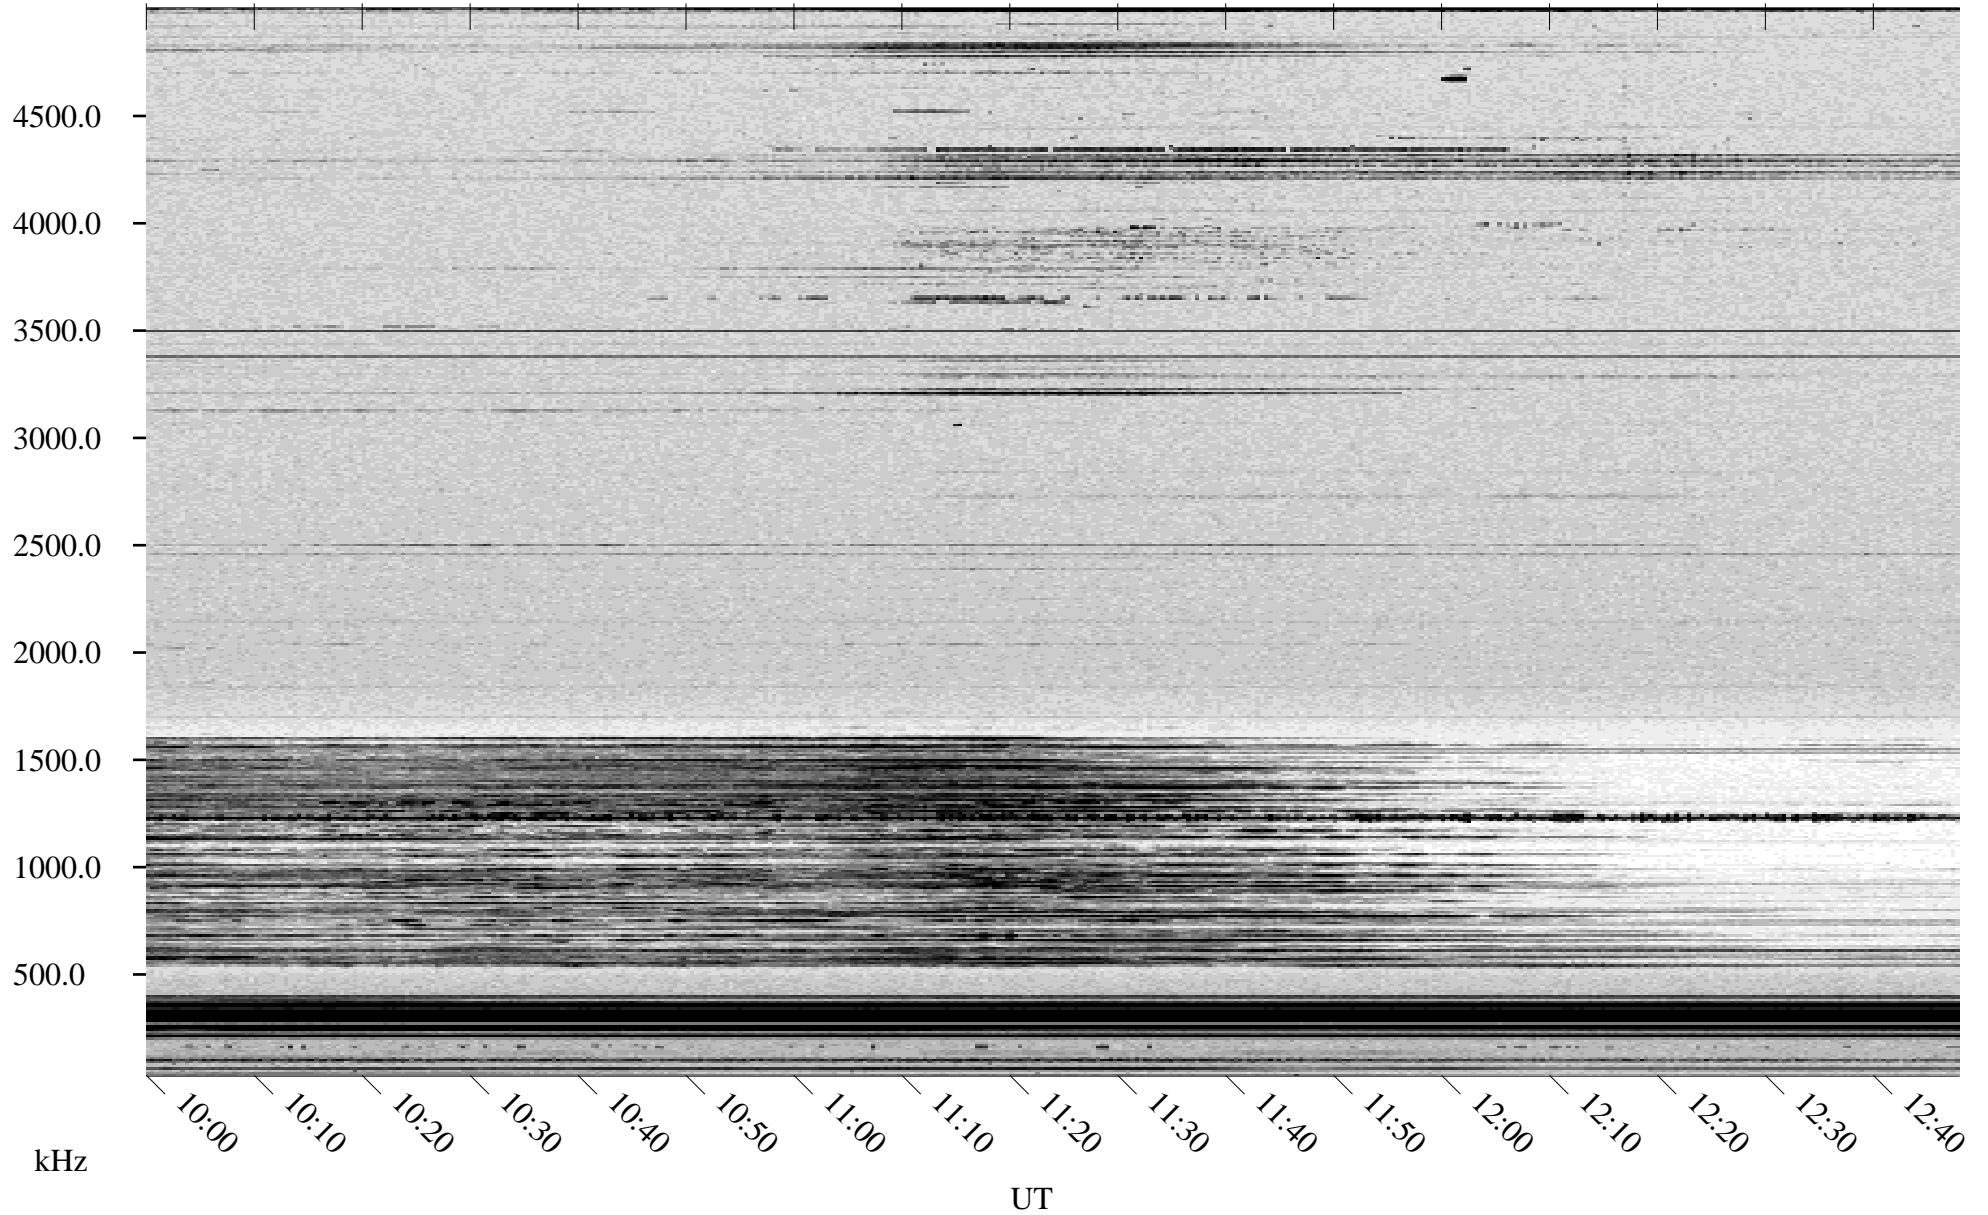

03/23/1998 Churchill, Manitoba

Linear Scale Black = 161 White = 15

ch98082l.r00m max_12

Page 1

03/23/1998 Churchill, Manitoba

Linear Scale Black = 161 White = 15

ch98082l.r00m max_12

Page 2

03/24/1998 Churchill, Manitoba

Linear Scale Black = 161 White = 15

ch98082l.r00m max_12

Page 3

03/24/1998 Churchill, Manitoba

Linear Scale Black = 161 White = 15

ch98082l.r00m max_12

Page 4

03/24/1998 Churchill, Manitoba

Linear Scale Black = 161 White = 15

ch98082l.r00m max_12

Page 5

03/24/1998 Churchill, Manitoba

Linear Scale Black = 161 White = 15

ch98082l.r00m max_12

Page 6

03/24/1998 Churchill, Manitoba

Linear Scale Black = 161 White = 15

ch98082l.r00m max_12

Page 7

03/24/1998 Churchill, Manitoba

Linear Scale Black = 161 White = 15

ch98082l.r00m max_12