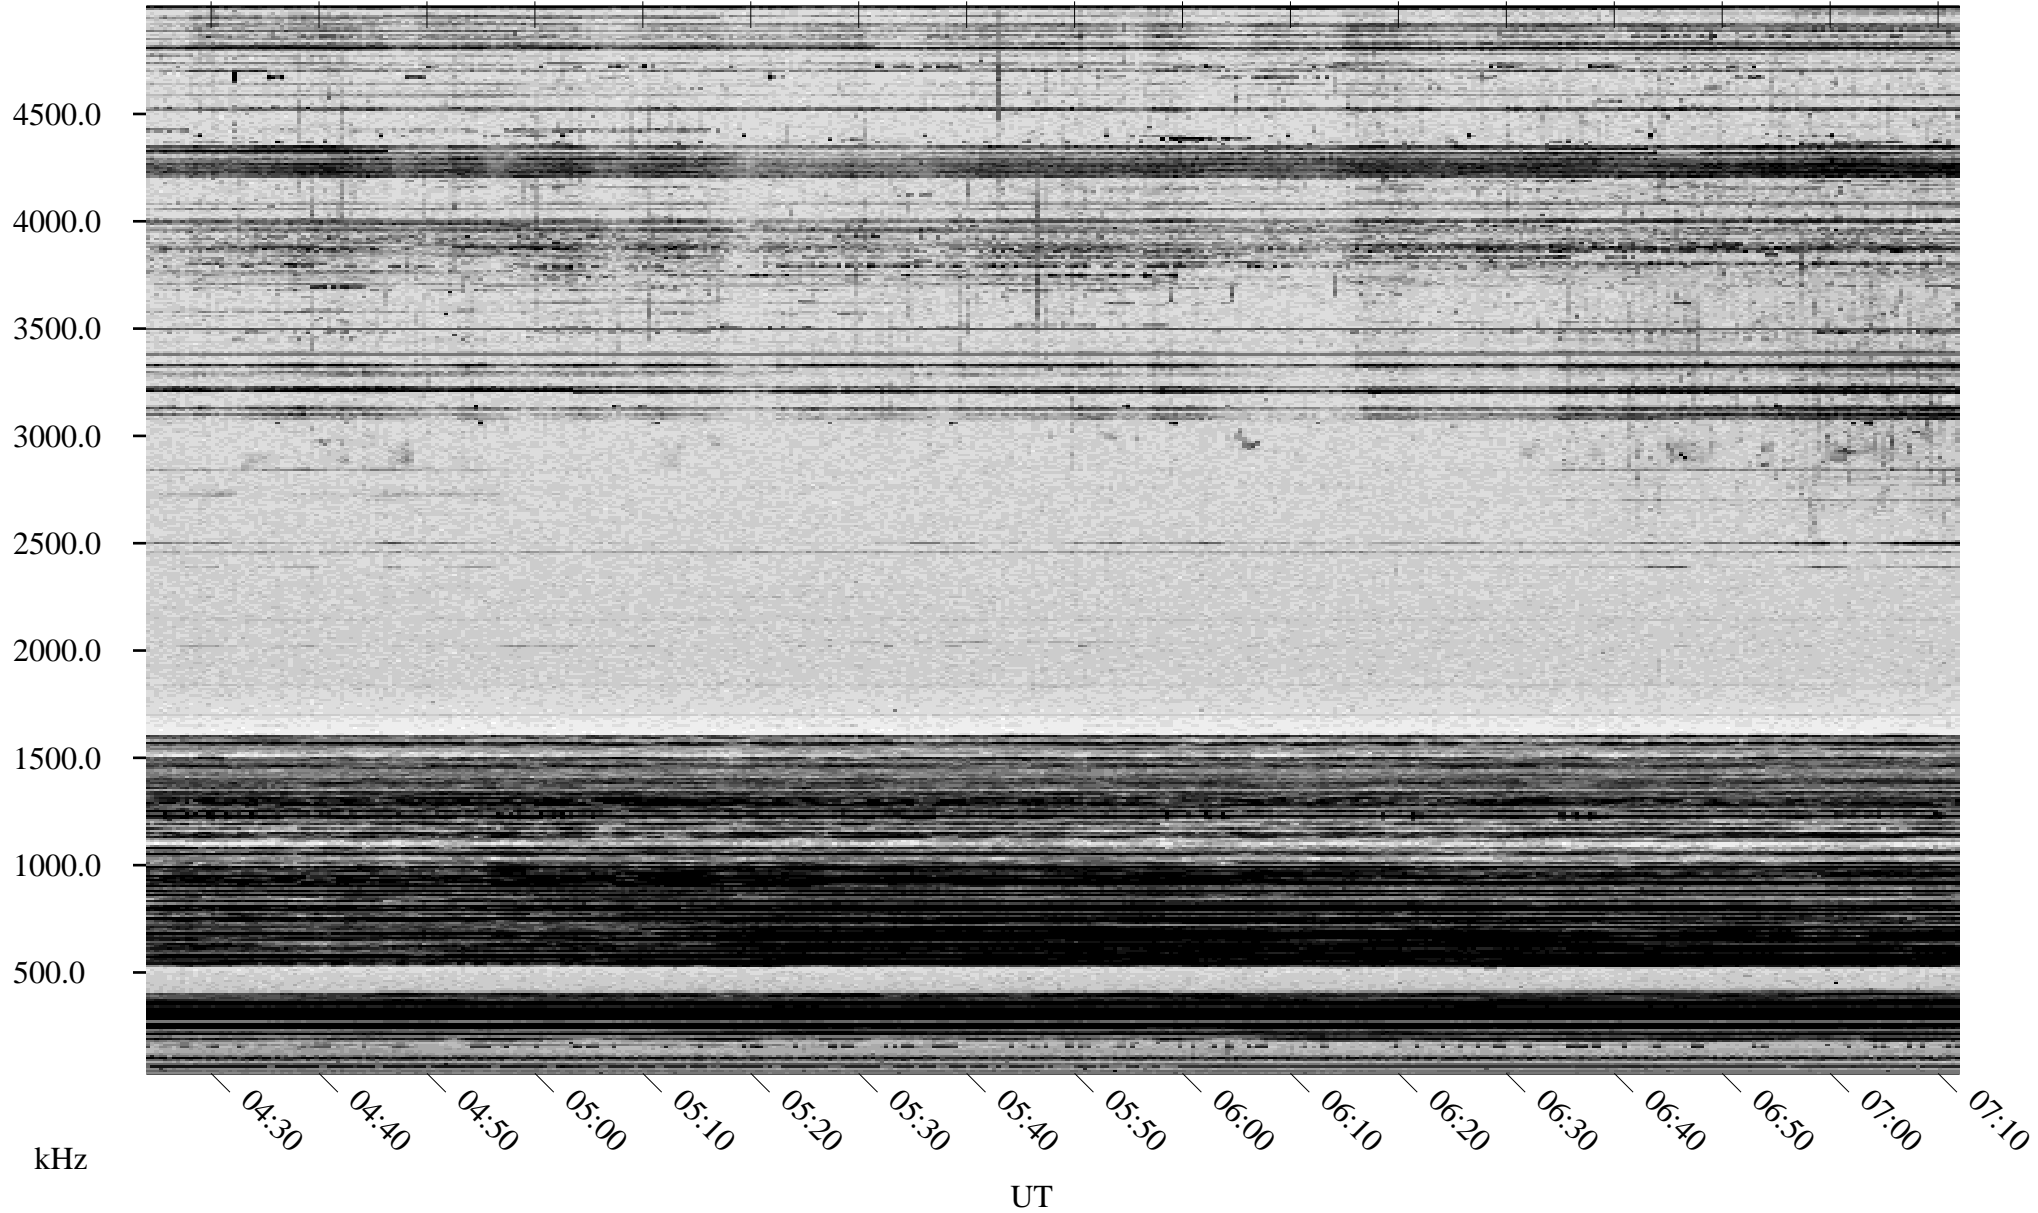

03/24/1998 Churchill, Manitoba

Linear Scale Black = 161 White = 15

ch980831.r00m max_12

Page 1

03/24/1998 Churchill, Manitoba

Linear Scale Black = 161 White = 15

ch98083l.r00m max_12

Page 2

03/25/1998 Churchill, Manitoba

Linear Scale Black = 161 White = 15

ch98083l.r00m max_12

Page 3

03/25/1998 Churchill, Manitoba

Linear Scale Black = 161 White = 15

ch98083l.r00m max_12

Page 4

03/25/1998 Churchill, Manitoba

Linear Scale Black = 161 White = 15

ch980831.r00m max_12

Page 5

03/25/1998 Churchill, Manitoba

Linear Scale Black = 161 White = 15

ch980831.r00m max_12

Page 6

03/25/1998 Churchill, Manitoba

Linear Scale Black = 161 White = 15

ch98083l.r00m max_12

Page 7

03/25/1998 Churchill, Manitoba

Linear Scale Black = 161 White = 15

ch980831.r00m max_12