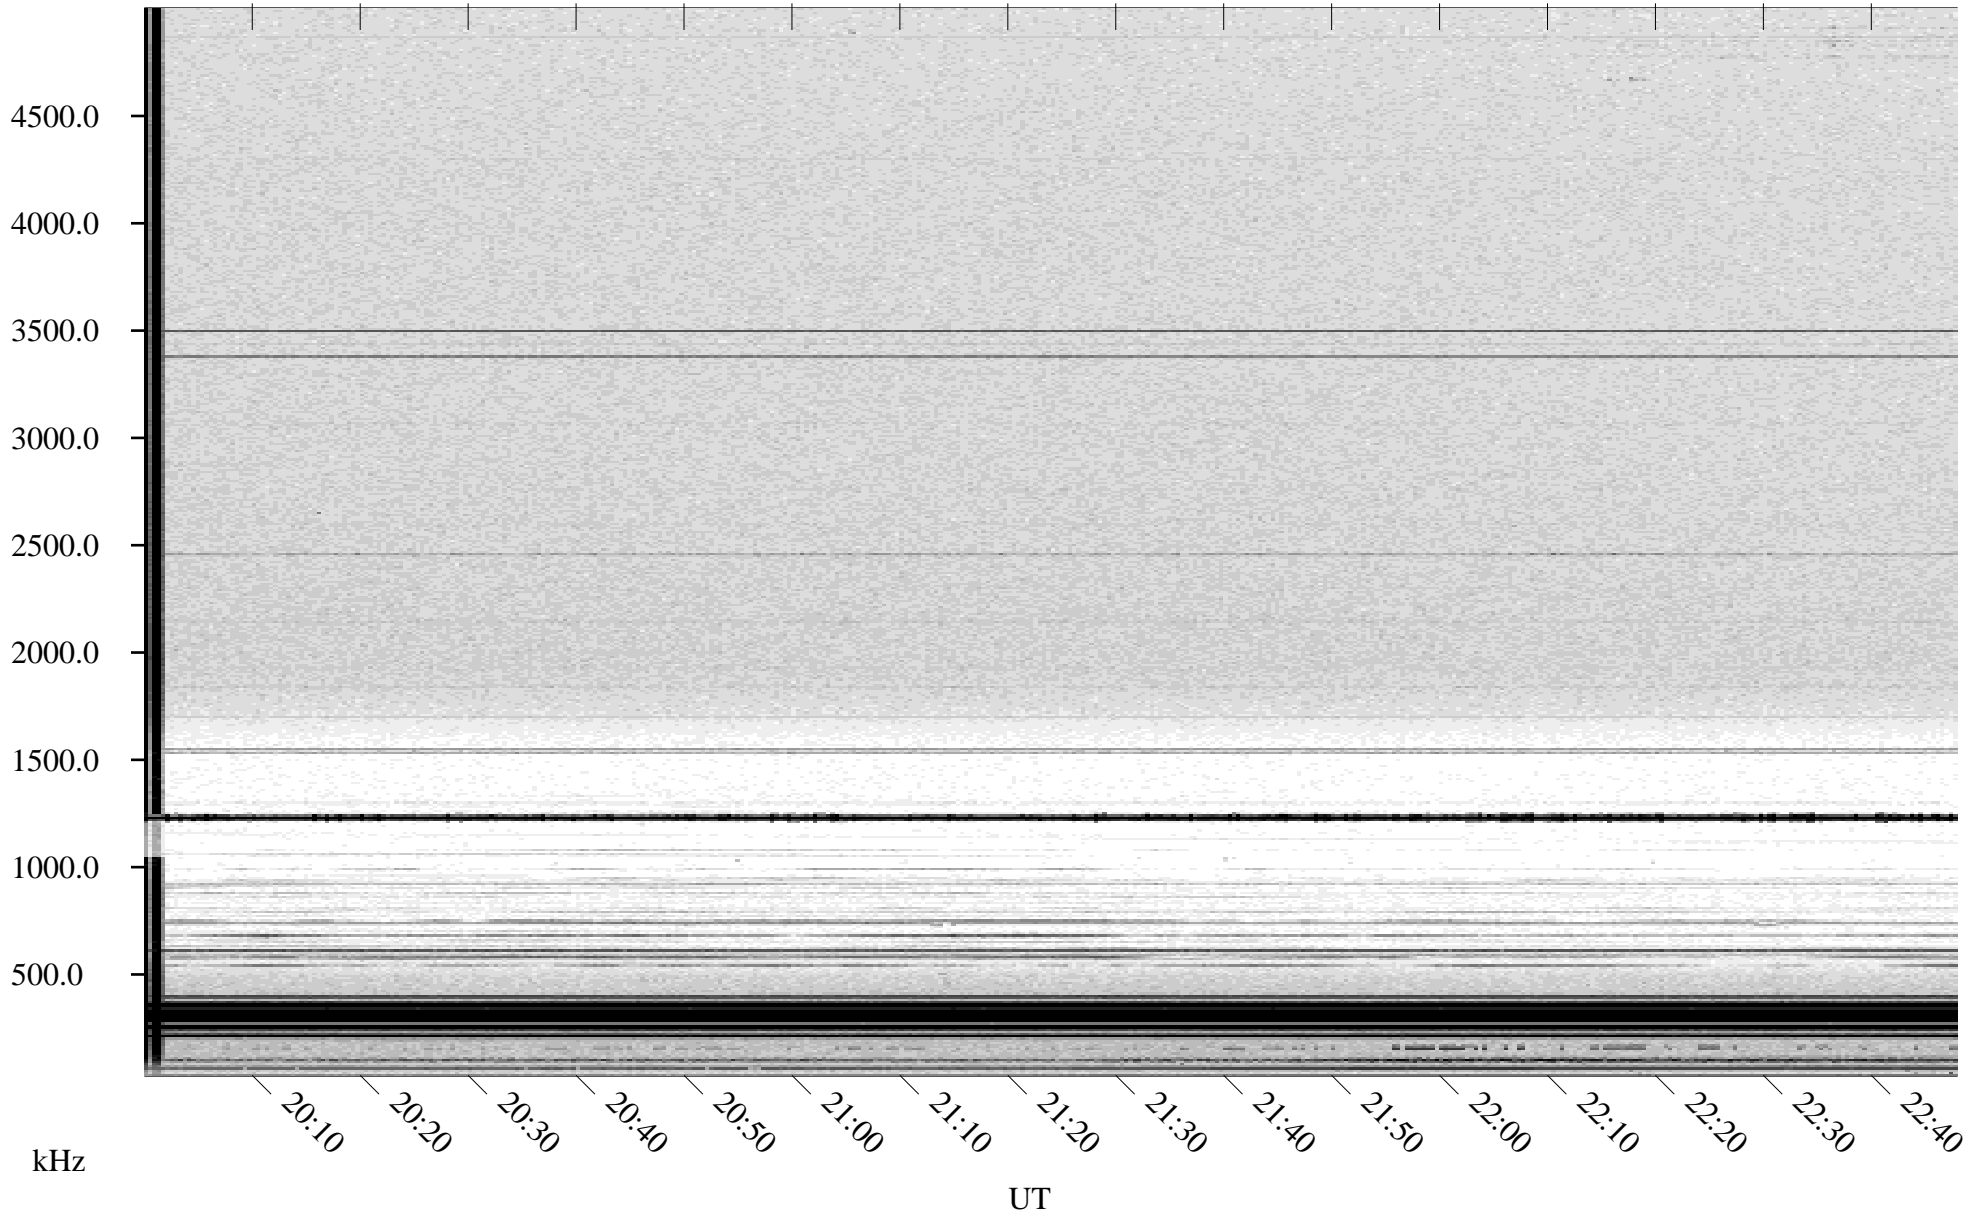

03/24/1998 Churchill, Manitoba

Linear Scale Black = 161 White = 15

ch980831.r00m max_12

Page 1

03/24/1998 Churchill, Manitoba

Linear Scale Black = 161 White = 15

ch98083l.r00m max_12

Page 2

03/25/1998 Churchill, Manitoba

Linear Scale Black = 161 White = 15

ch98083l.r00m max_12

Page 3

03/25/1998 Churchill, Manitoba

Linear Scale Black = 161 White = 15

ch98083l.r00m max_12

Page 4

03/25/1998 Churchill, Manitoba

Linear Scale Black = 161 White = 15

ch980831.r00m max_12

Page 5

03/25/1998 Churchill, Manitoba

Linear Scale Black = 161 White = 15

ch980831.r00m max_12

Page 6

03/25/1998 Churchill, Manitoba

Linear Scale Black = 161 White = 15

ch98083l.r00m max_12

Page 7

03/25/1998 Churchill, Manitoba

Linear Scale Black = 161 White = 15

ch980831.r00m max_12