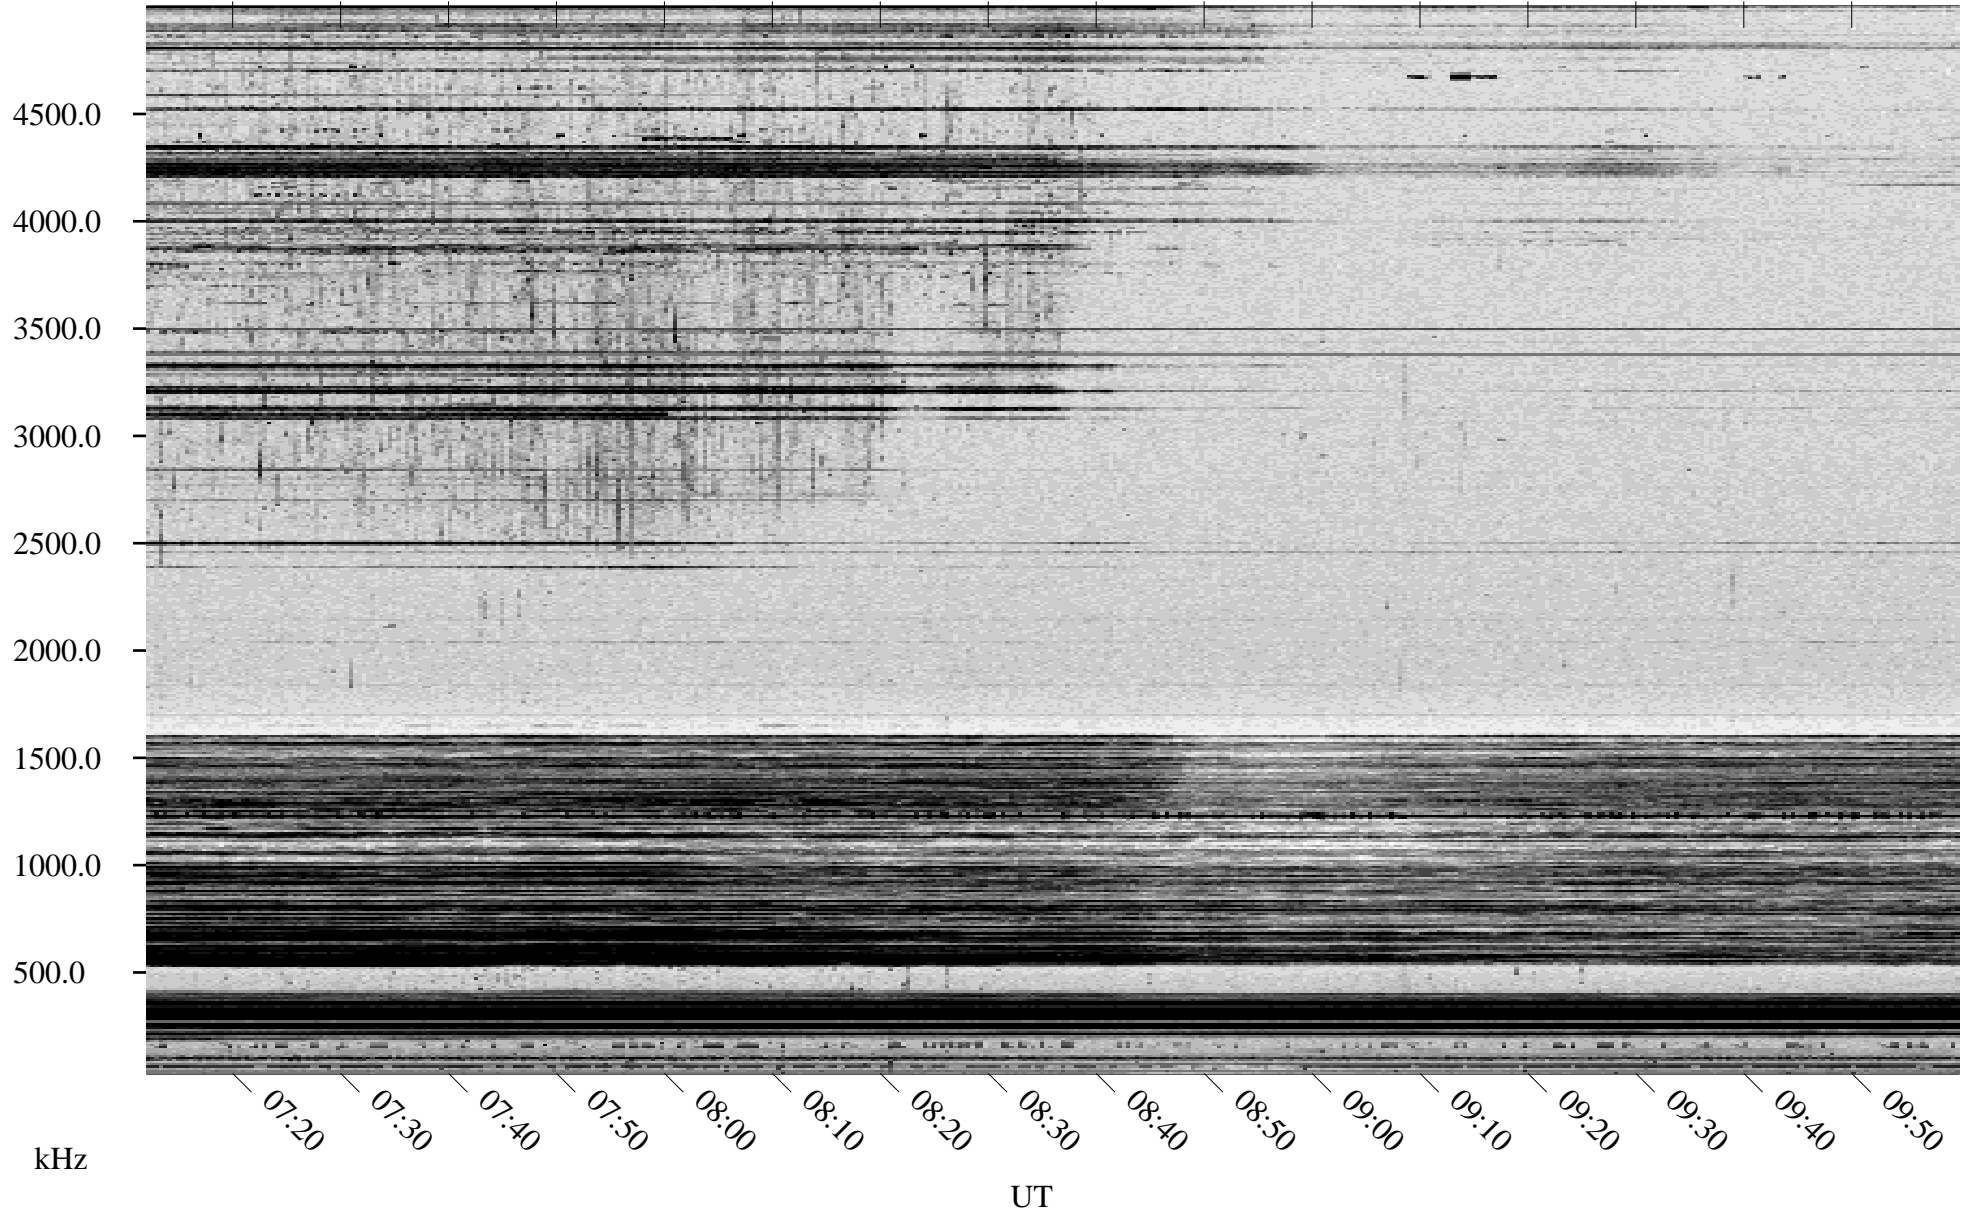

03/24/1998 Churchill, Manitoba

Linear Scale Black = 161 White = 15

ch980831.r00m max_12

Page 1

03/24/1998 Churchill, Manitoba

Linear Scale Black = 161 White = 15

ch98083l.r00m max_12

Page 2

03/25/1998 Churchill, Manitoba

Linear Scale Black = 161 White = 15

ch98083l.r00m max_12

Page 3

03/25/1998 Churchill, Manitoba

Linear Scale Black = 161 White = 15

ch98083l.r00m max_12

Page 4

03/25/1998 Churchill, Manitoba

Linear Scale Black = 161 White = 15

ch980831.r00m max_12

Page 5

03/25/1998 Churchill, Manitoba

Linear Scale Black = 161 White = 15

ch980831.r00m max_12

Page 6

03/25/1998 Churchill, Manitoba

Linear Scale Black = 161 White = 15

ch98083l.r00m max_12

Page 7

03/25/1998 Churchill, Manitoba

Linear Scale Black = 161 White = 15

ch980831.r00m max_12