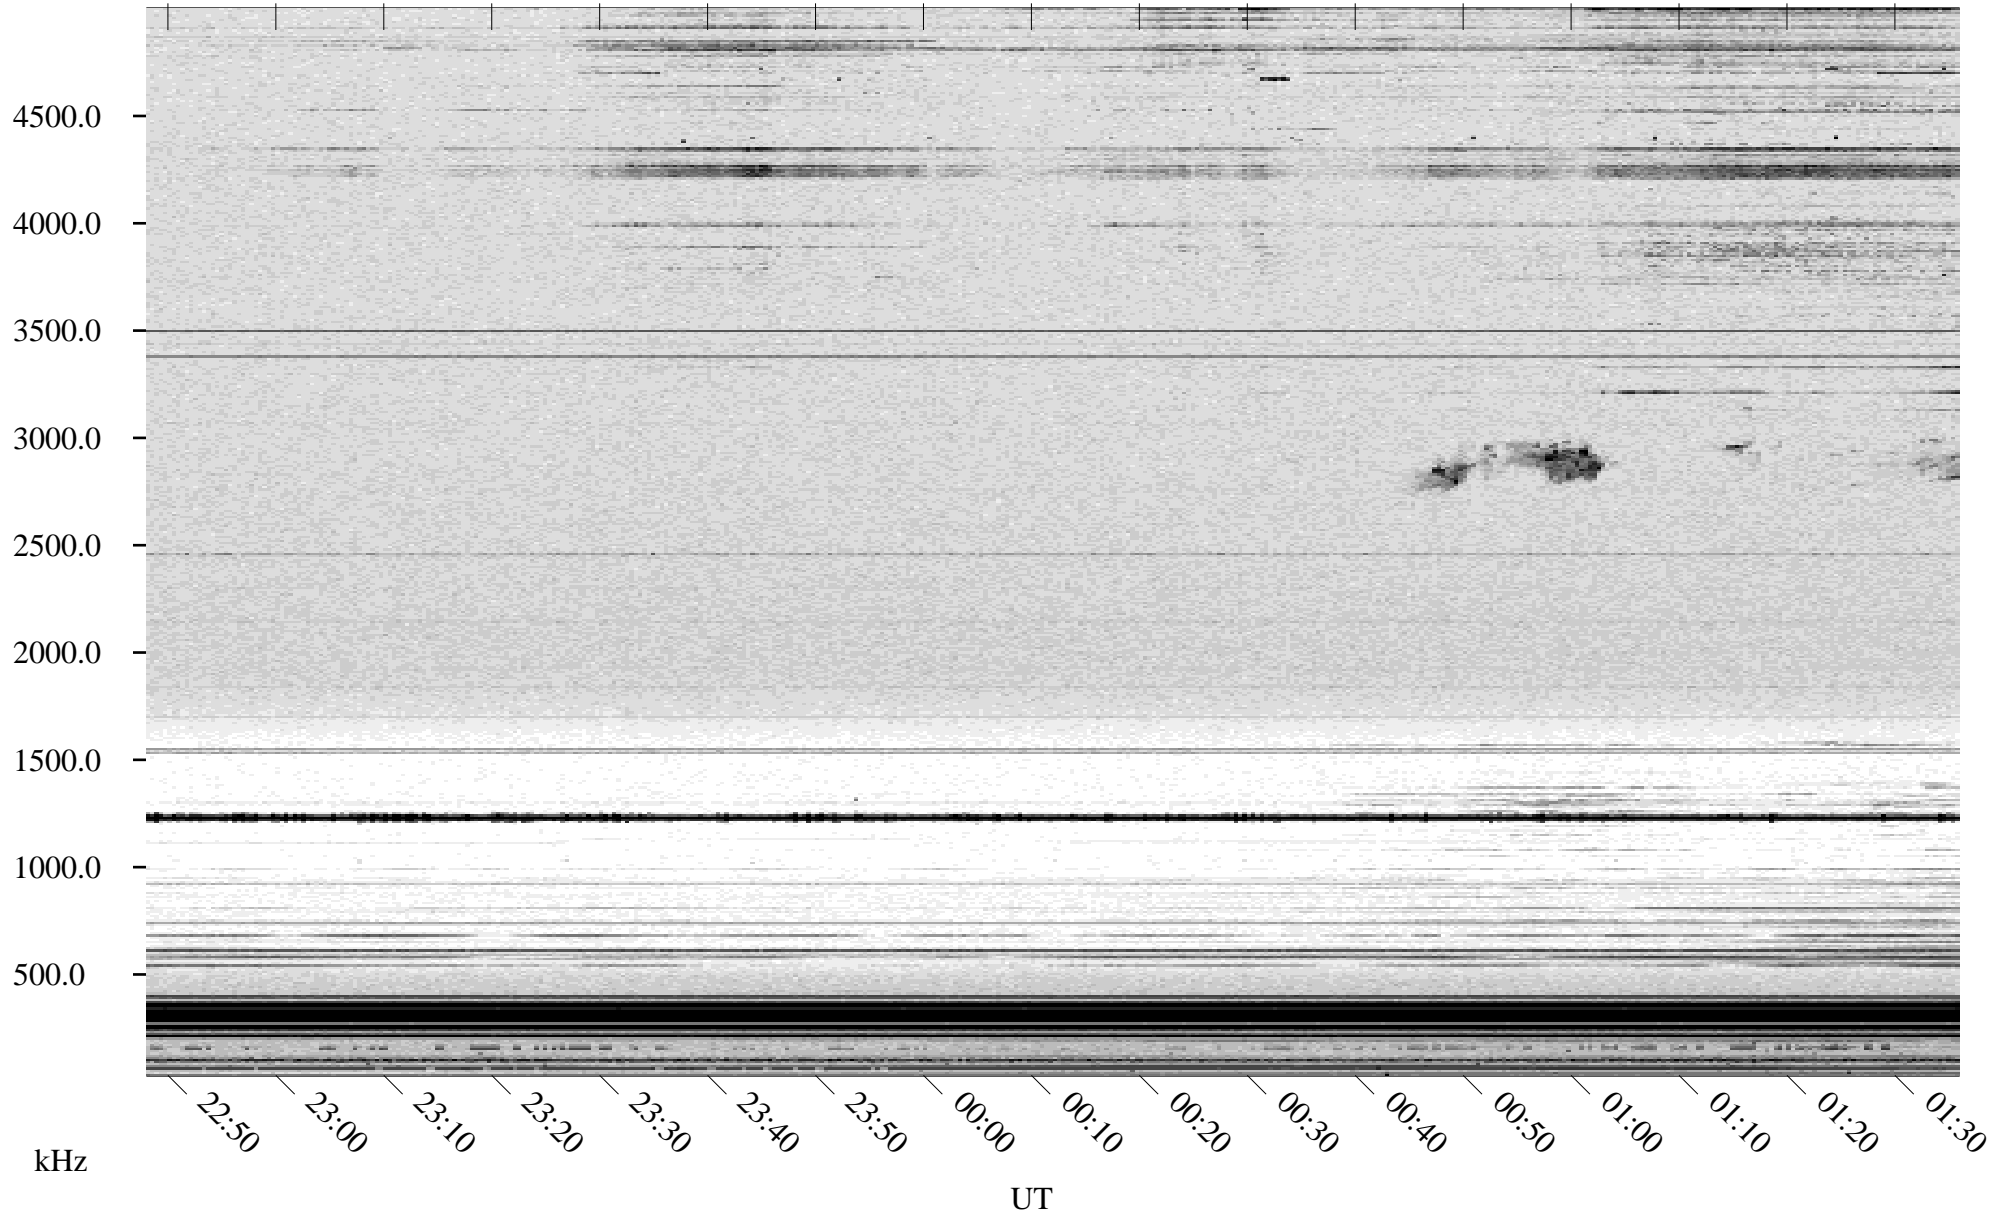

03/24/1998 Churchill, Manitoba

Linear Scale Black = 161 White = 15

ch980831.r00m max_12

Page 1

03/24/1998 Churchill, Manitoba

Linear Scale Black = 161 White = 15

ch98083l.r00m max_12

Page 2

03/25/1998 Churchill, Manitoba

Linear Scale Black = 161 White = 15

ch98083l.r00m max_12

Page 3

03/25/1998 Churchill, Manitoba

Linear Scale Black = 161 White = 15

ch98083l.r00m max_12

Page 4

03/25/1998 Churchill, Manitoba

Linear Scale Black = 161 White = 15

ch980831.r00m max_12

Page 5

03/25/1998 Churchill, Manitoba

Linear Scale Black = 161 White = 15

ch980831.r00m max_12

Page 6

03/25/1998 Churchill, Manitoba

Linear Scale Black = 161 White = 15

ch98083l.r00m max_12

Page 7

03/25/1998 Churchill, Manitoba

Linear Scale Black = 161 White = 15

ch980831.r00m max_12