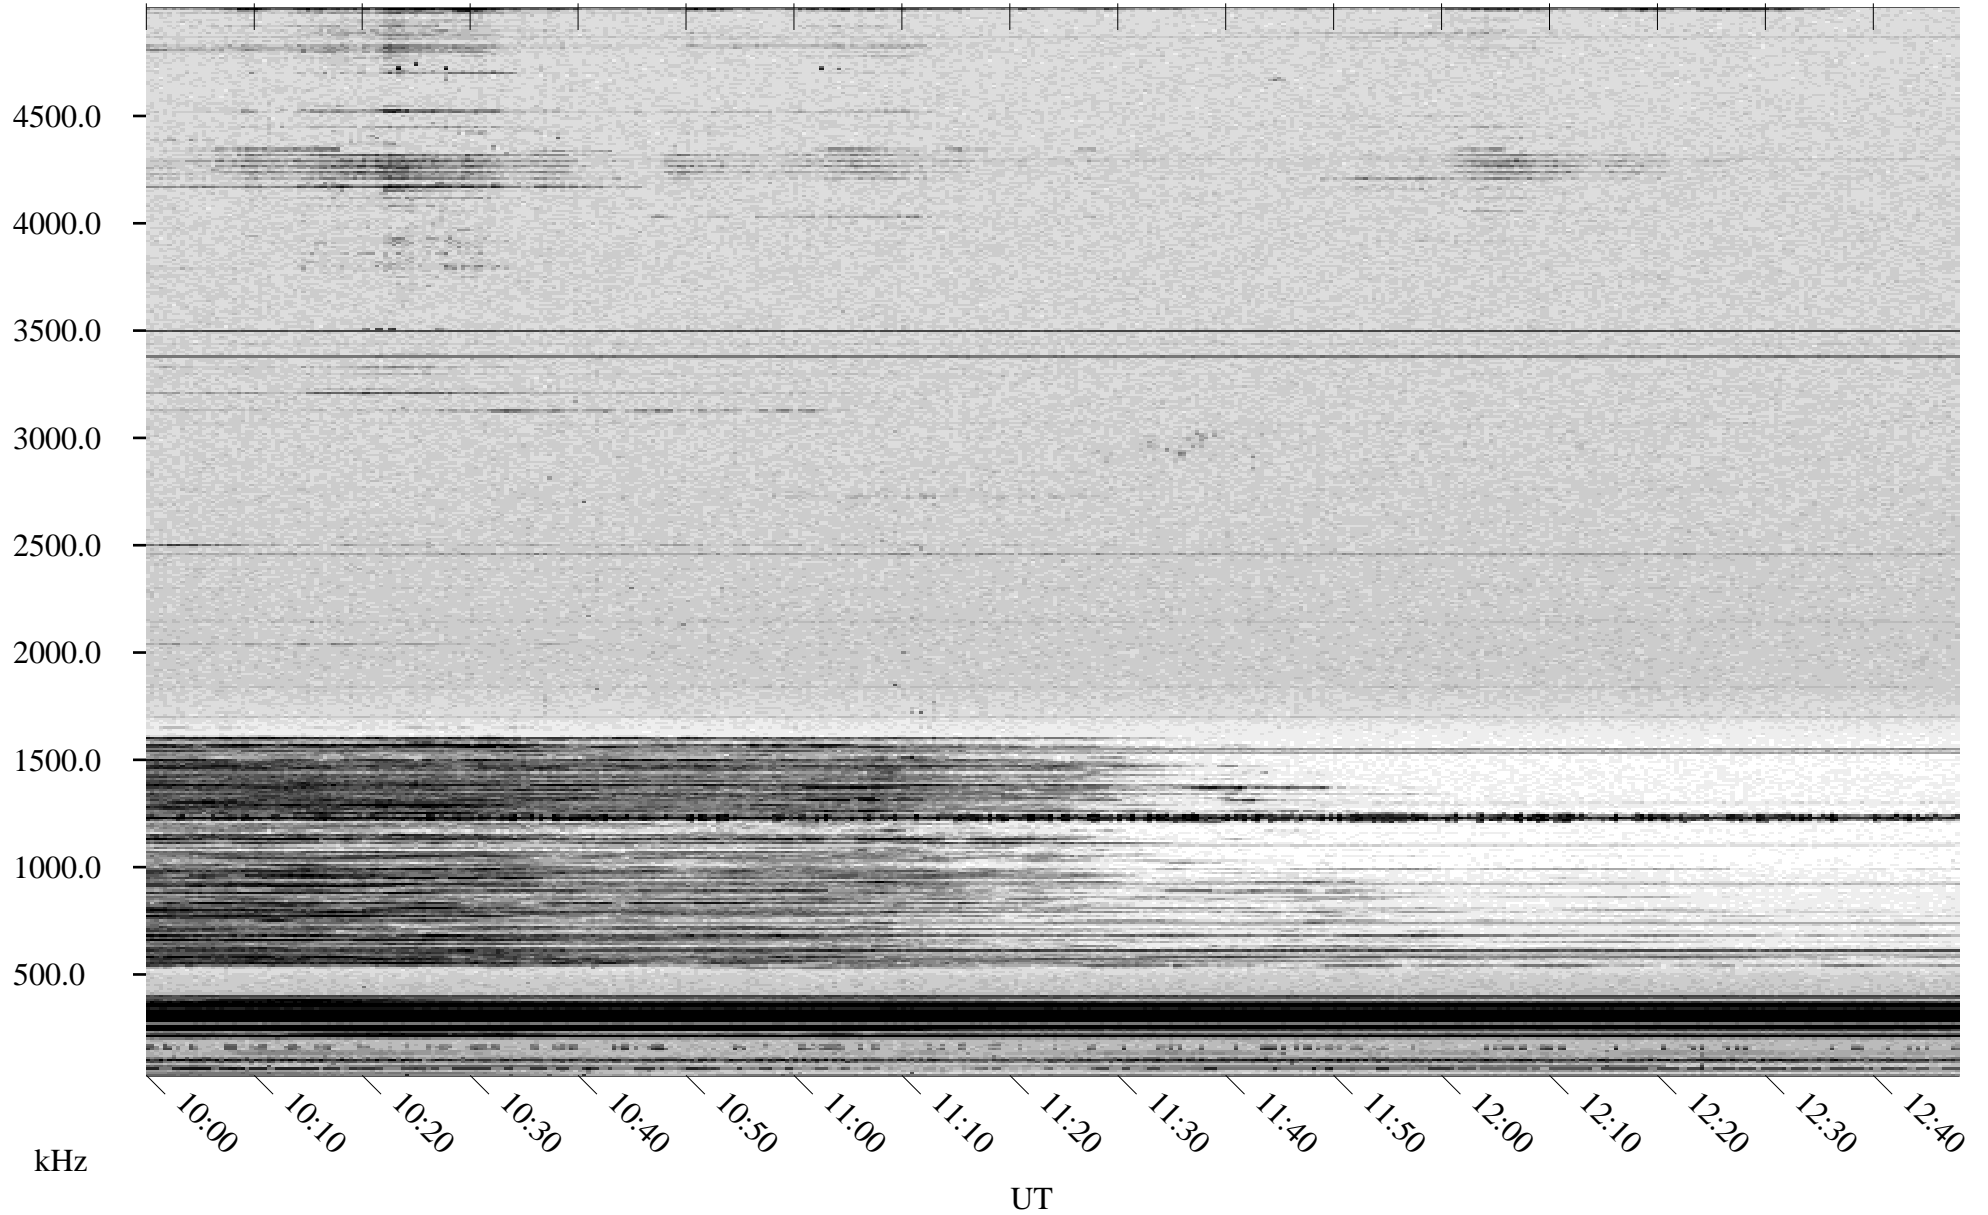

03/24/1998 Churchill, Manitoba

Linear Scale Black = 161 White = 15

ch980831.r00m max_12

Page 1

03/24/1998 Churchill, Manitoba

Linear Scale Black = 161 White = 15

ch98083l.r00m max_12

Page 2

03/25/1998 Churchill, Manitoba

Linear Scale Black = 161 White = 15

ch98083l.r00m max_12

Page 3

03/25/1998 Churchill, Manitoba

Linear Scale Black = 161 White = 15

ch98083l.r00m max_12

Page 4

03/25/1998 Churchill, Manitoba

Linear Scale Black = 161 White = 15

ch980831.r00m max_12

Page 5

03/25/1998 Churchill, Manitoba

Linear Scale Black = 161 White = 15

ch980831.r00m max_12

Page 6

03/25/1998 Churchill, Manitoba

Linear Scale Black = 161 White = 15

ch98083l.r00m max_12

Page 7

03/25/1998 Churchill, Manitoba

Linear Scale Black = 161 White = 15

ch980831.r00m max_12