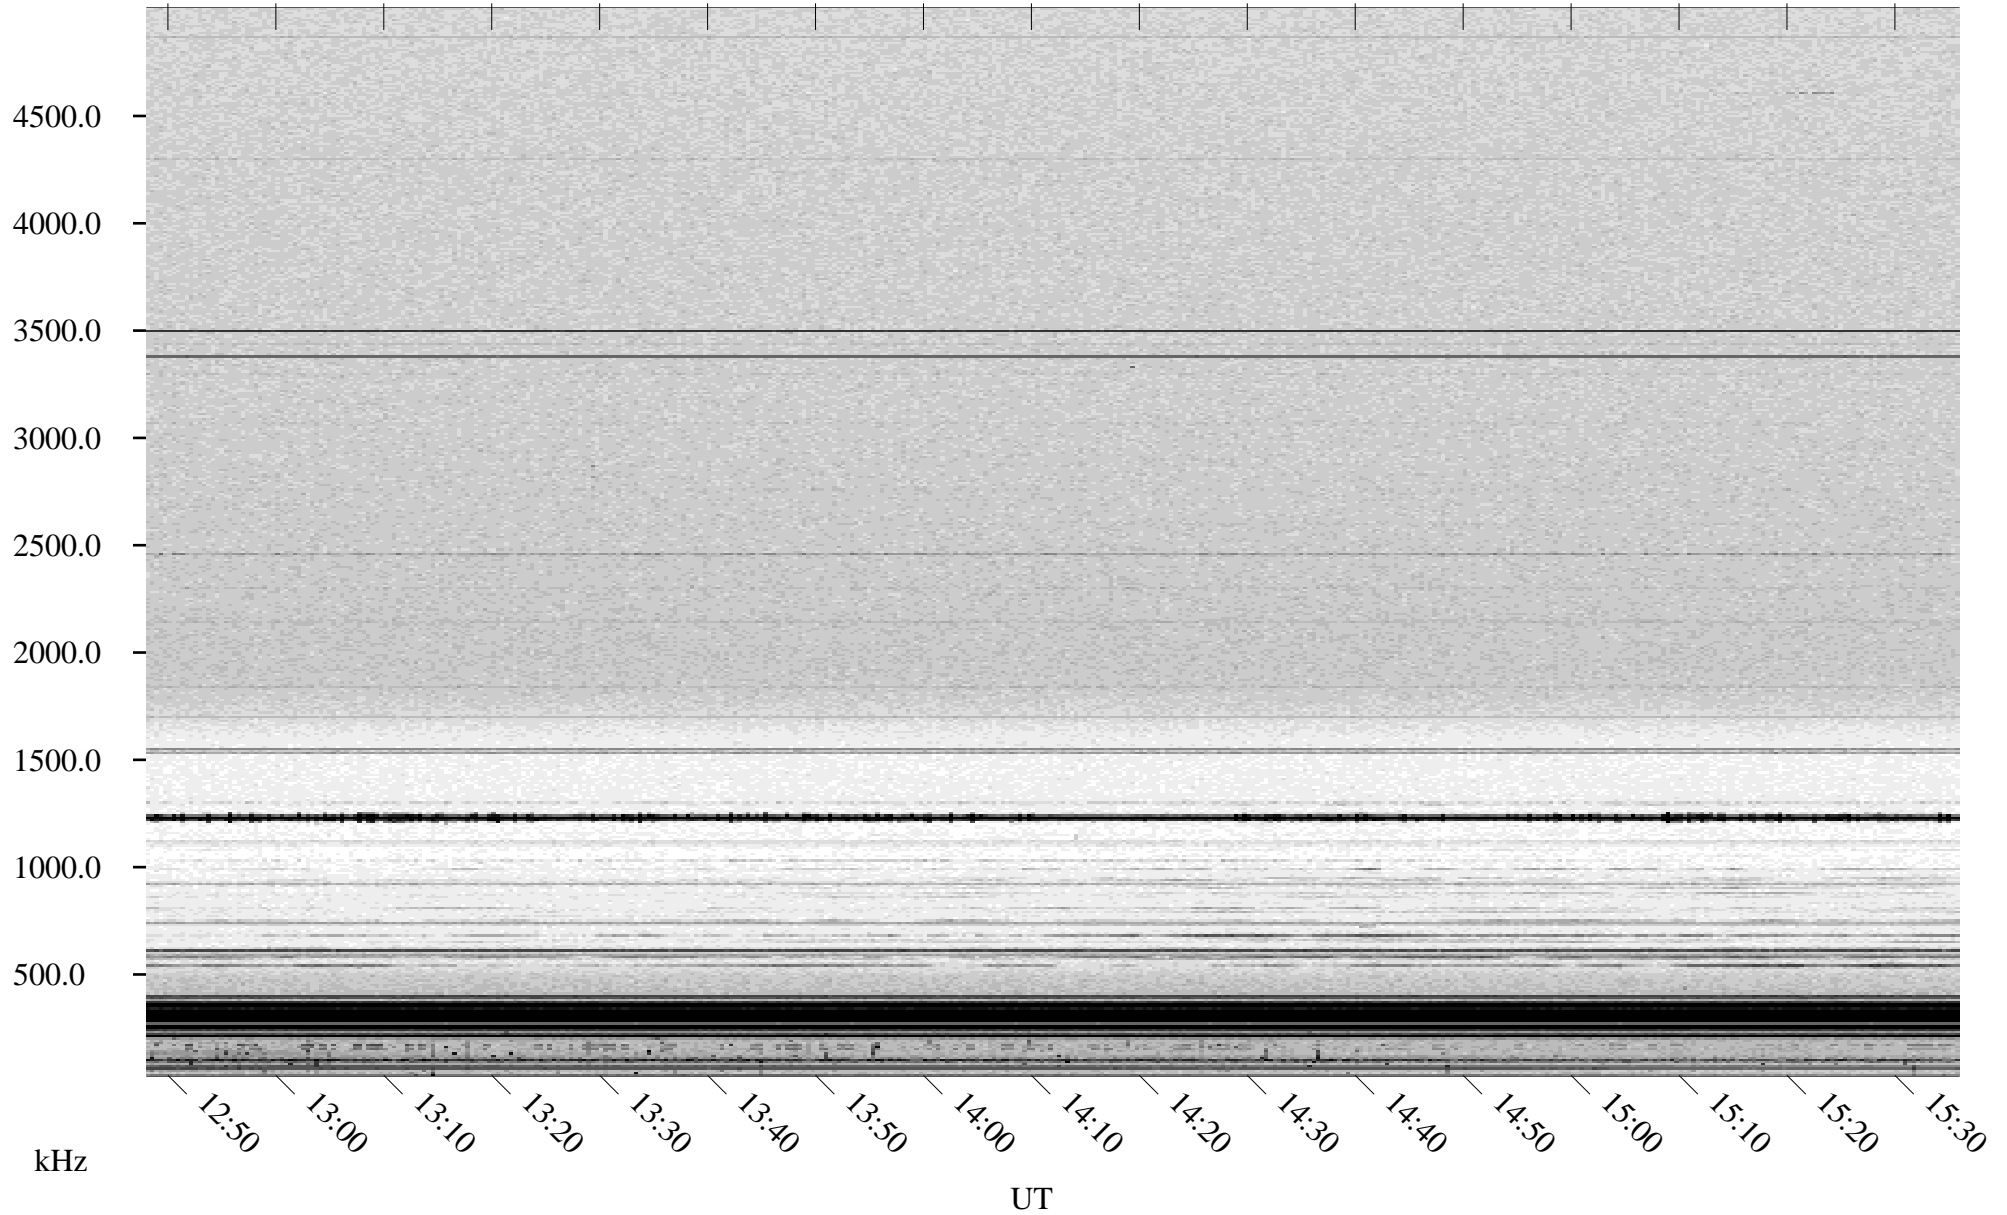

# 03/26/1998 Churchill, Manitoba

Linear Scale    Black = 161    White = 15

ch98084l.r00m max\_12

Page 6

# 03/26/1998 Churchill, Manitoba

Linear Scale    Black = 161    White = 15

ch98084l.r00m max\_12

Page 7

# 03/26/1998 Churchill, Manitoba

Linear Scale    Black = 161    White = 15

ch98084l.r00m max\_12

Page 8