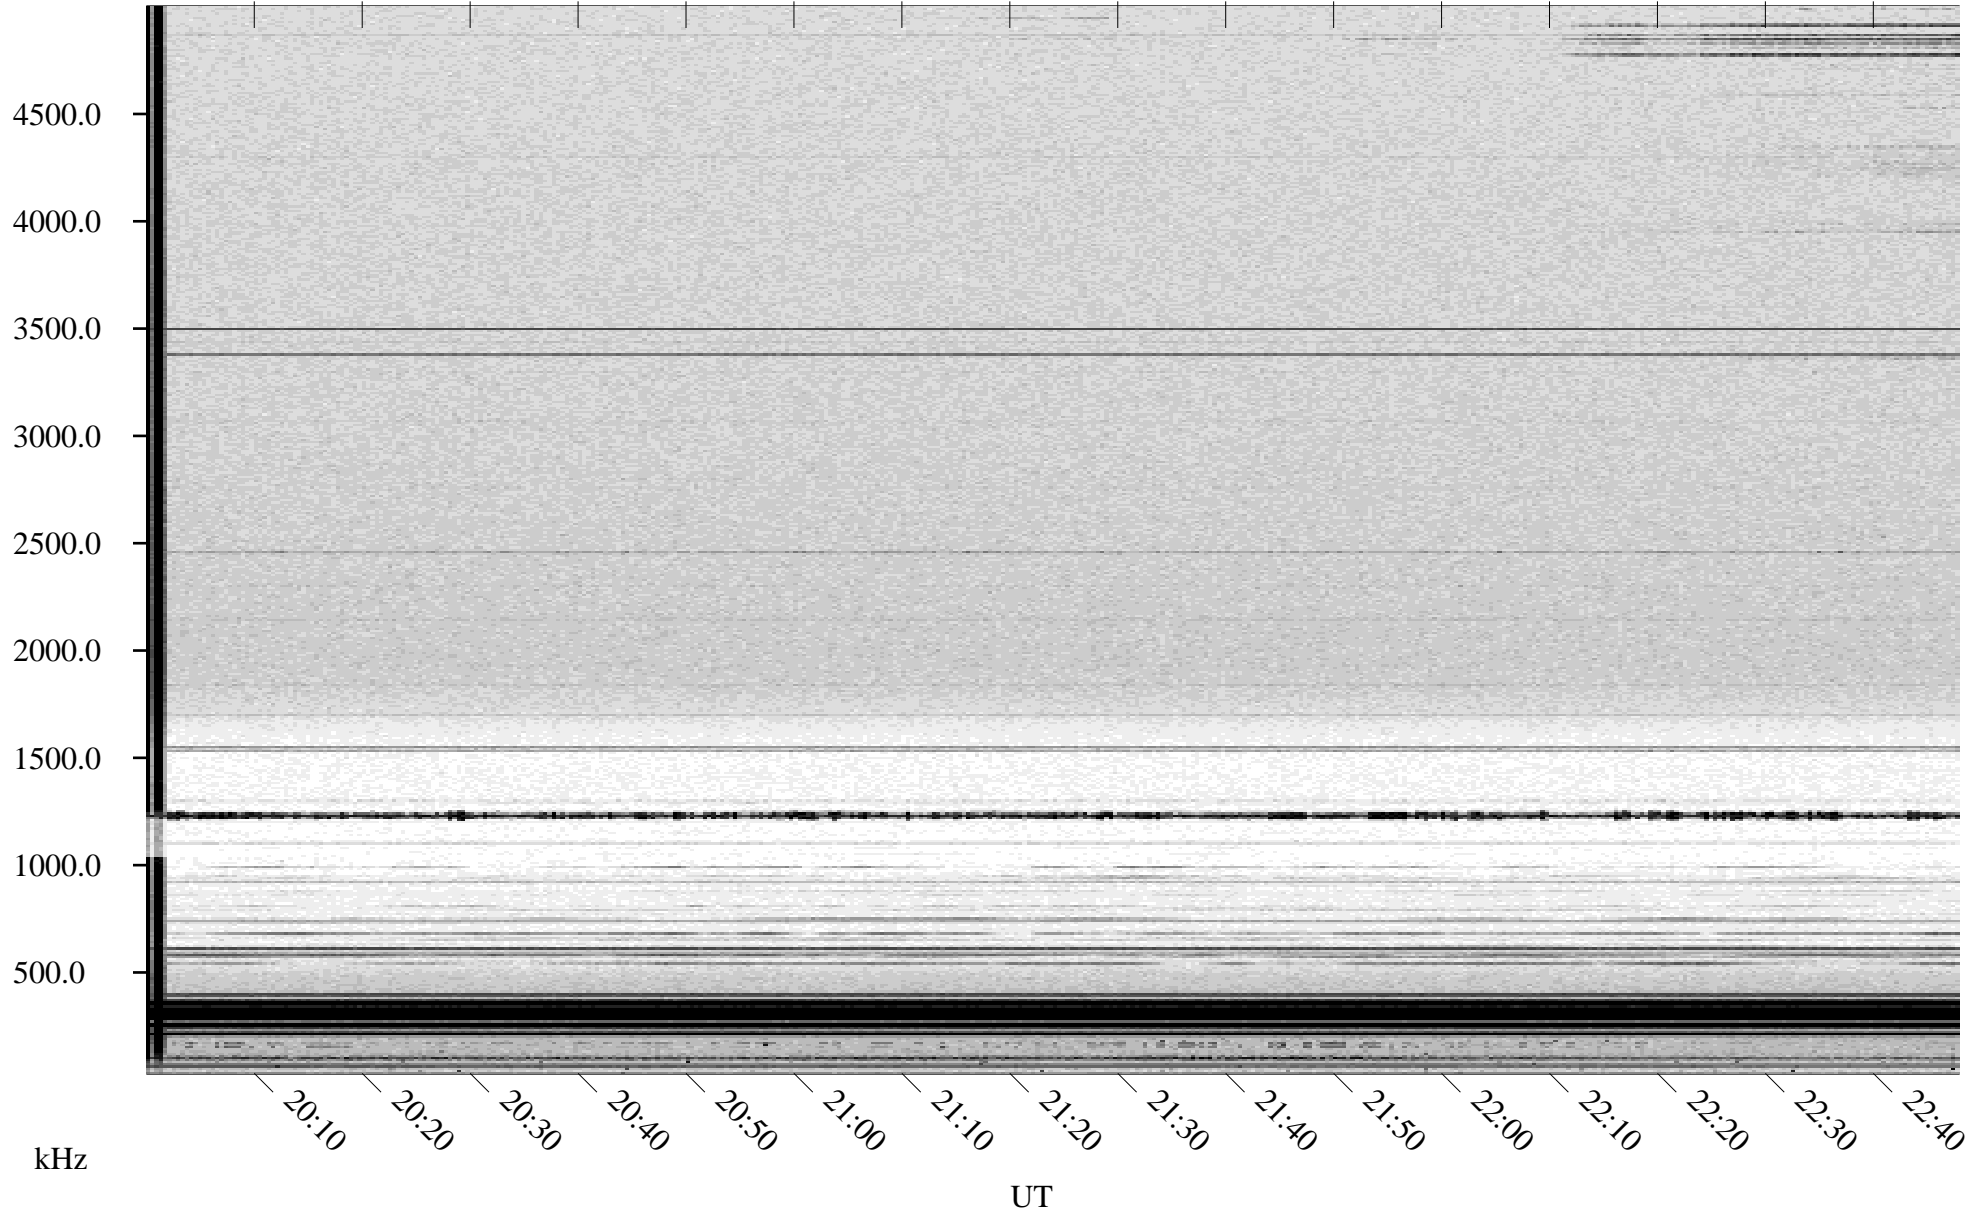

# 03/25/1998 Churchill, Manitoba

Linear Scale    Black = 161    White = 15

ch98084l.r00m max\_12

Page 1

# 03/25/1998 Churchill, Manitoba

Linear Scale    Black = 161    White = 15

ch98084l.r00m max\_12

Page 2

# 03/26/1998 Churchill, Manitoba

Linear Scale    Black = 161    White = 15

ch98084l.r00m max\_12

Page 3

# 03/26/1998 Churchill, Manitoba

Linear Scale    Black = 161    White = 15

ch98084l.r00m max\_12

Page 4