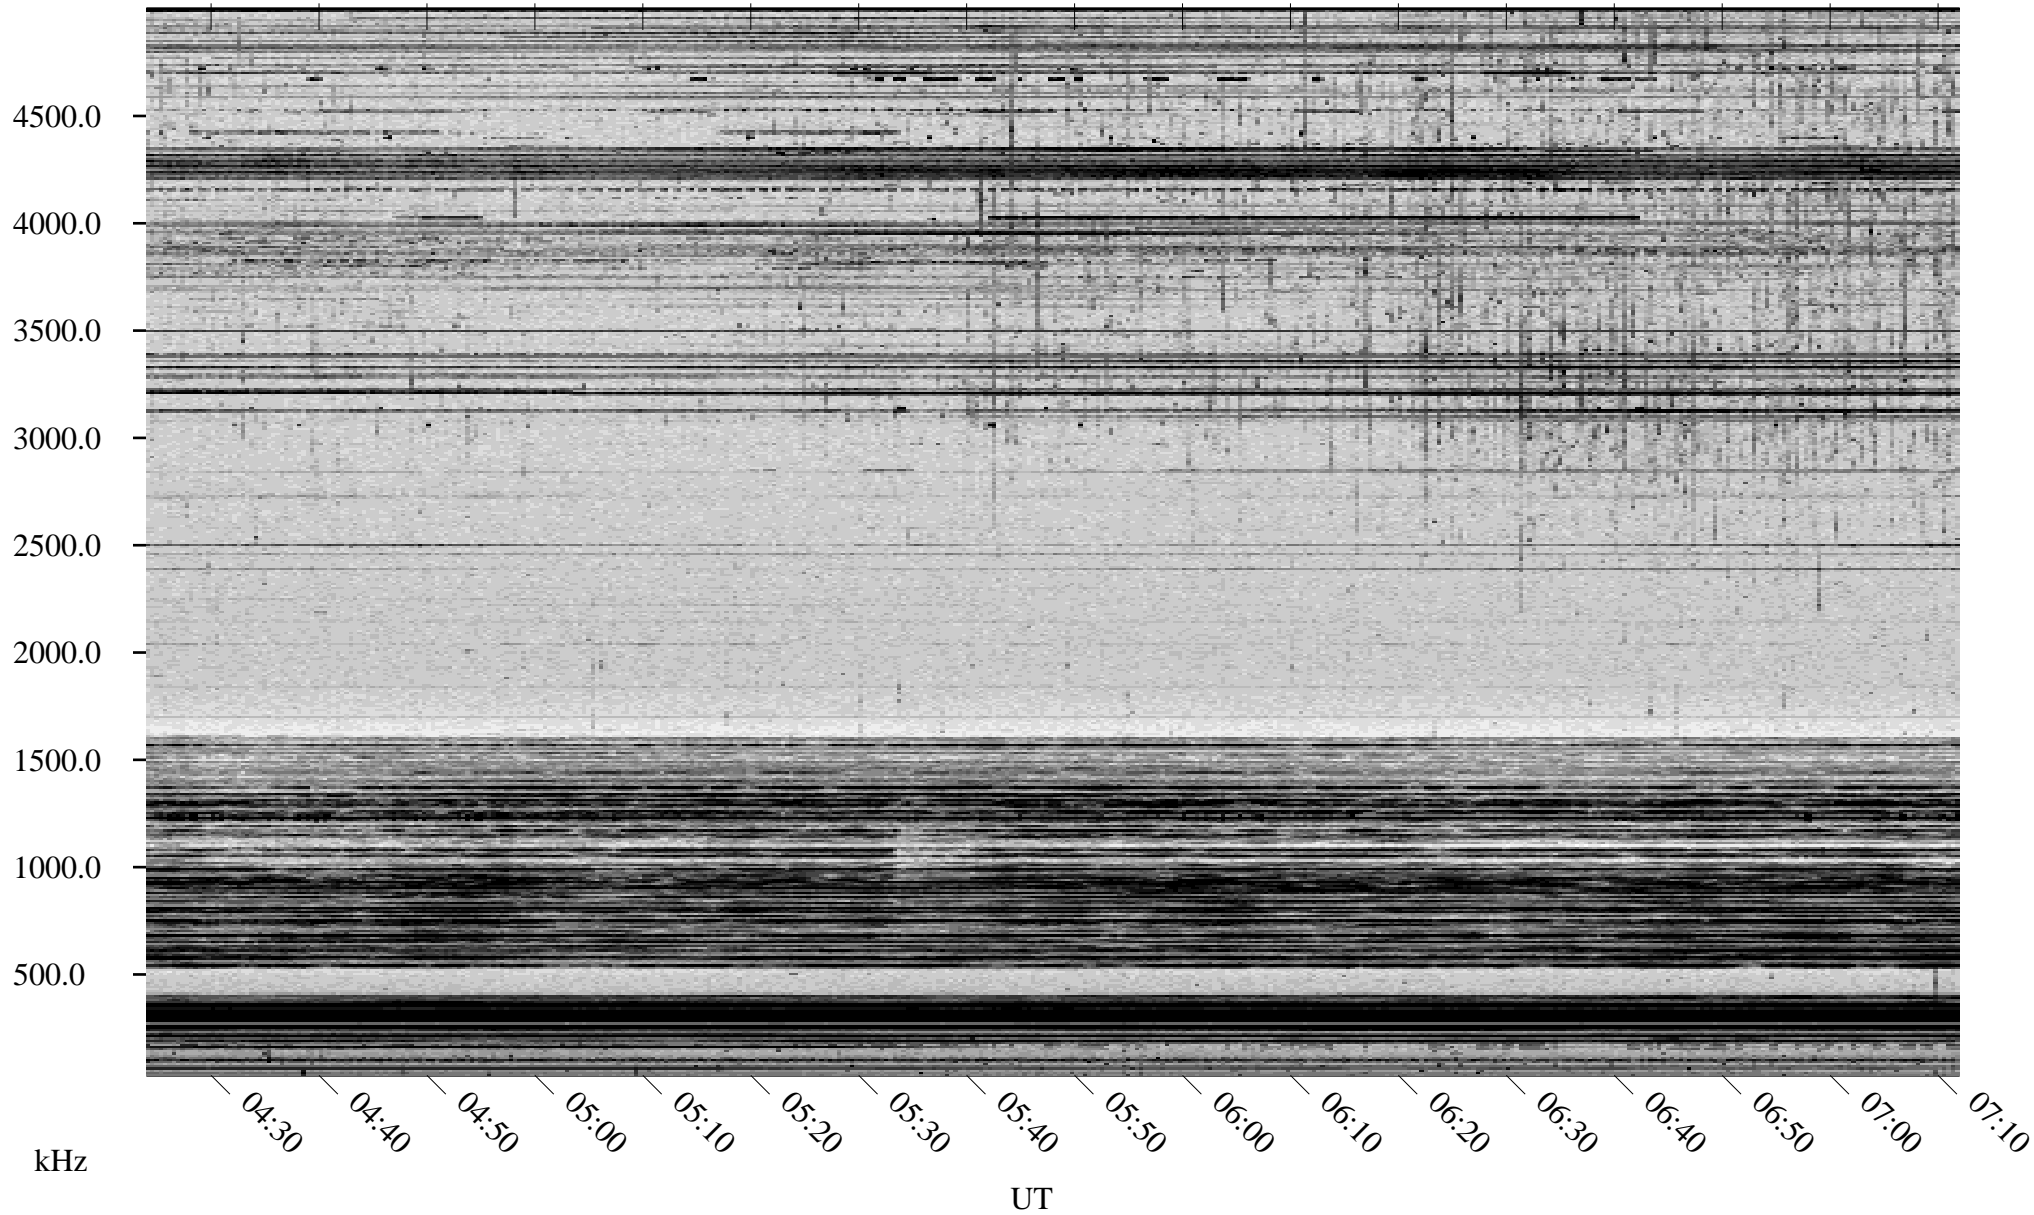

# 03/25/1998 Churchill, Manitoba

Linear Scale    Black = 161    White = 15

ch98084l.r00m max\_12

Page 1

# 03/25/1998 Churchill, Manitoba

Linear Scale    Black = 161    White = 15

ch98084l.r00m max\_12

Page 2

# 03/26/1998 Churchill, Manitoba

Linear Scale    Black = 161    White = 15

ch98084l.r00m max\_12

Page 3

# 03/26/1998 Churchill, Manitoba

Linear Scale    Black = 161    White = 15

ch98084l.r00m max\_12

Page 4