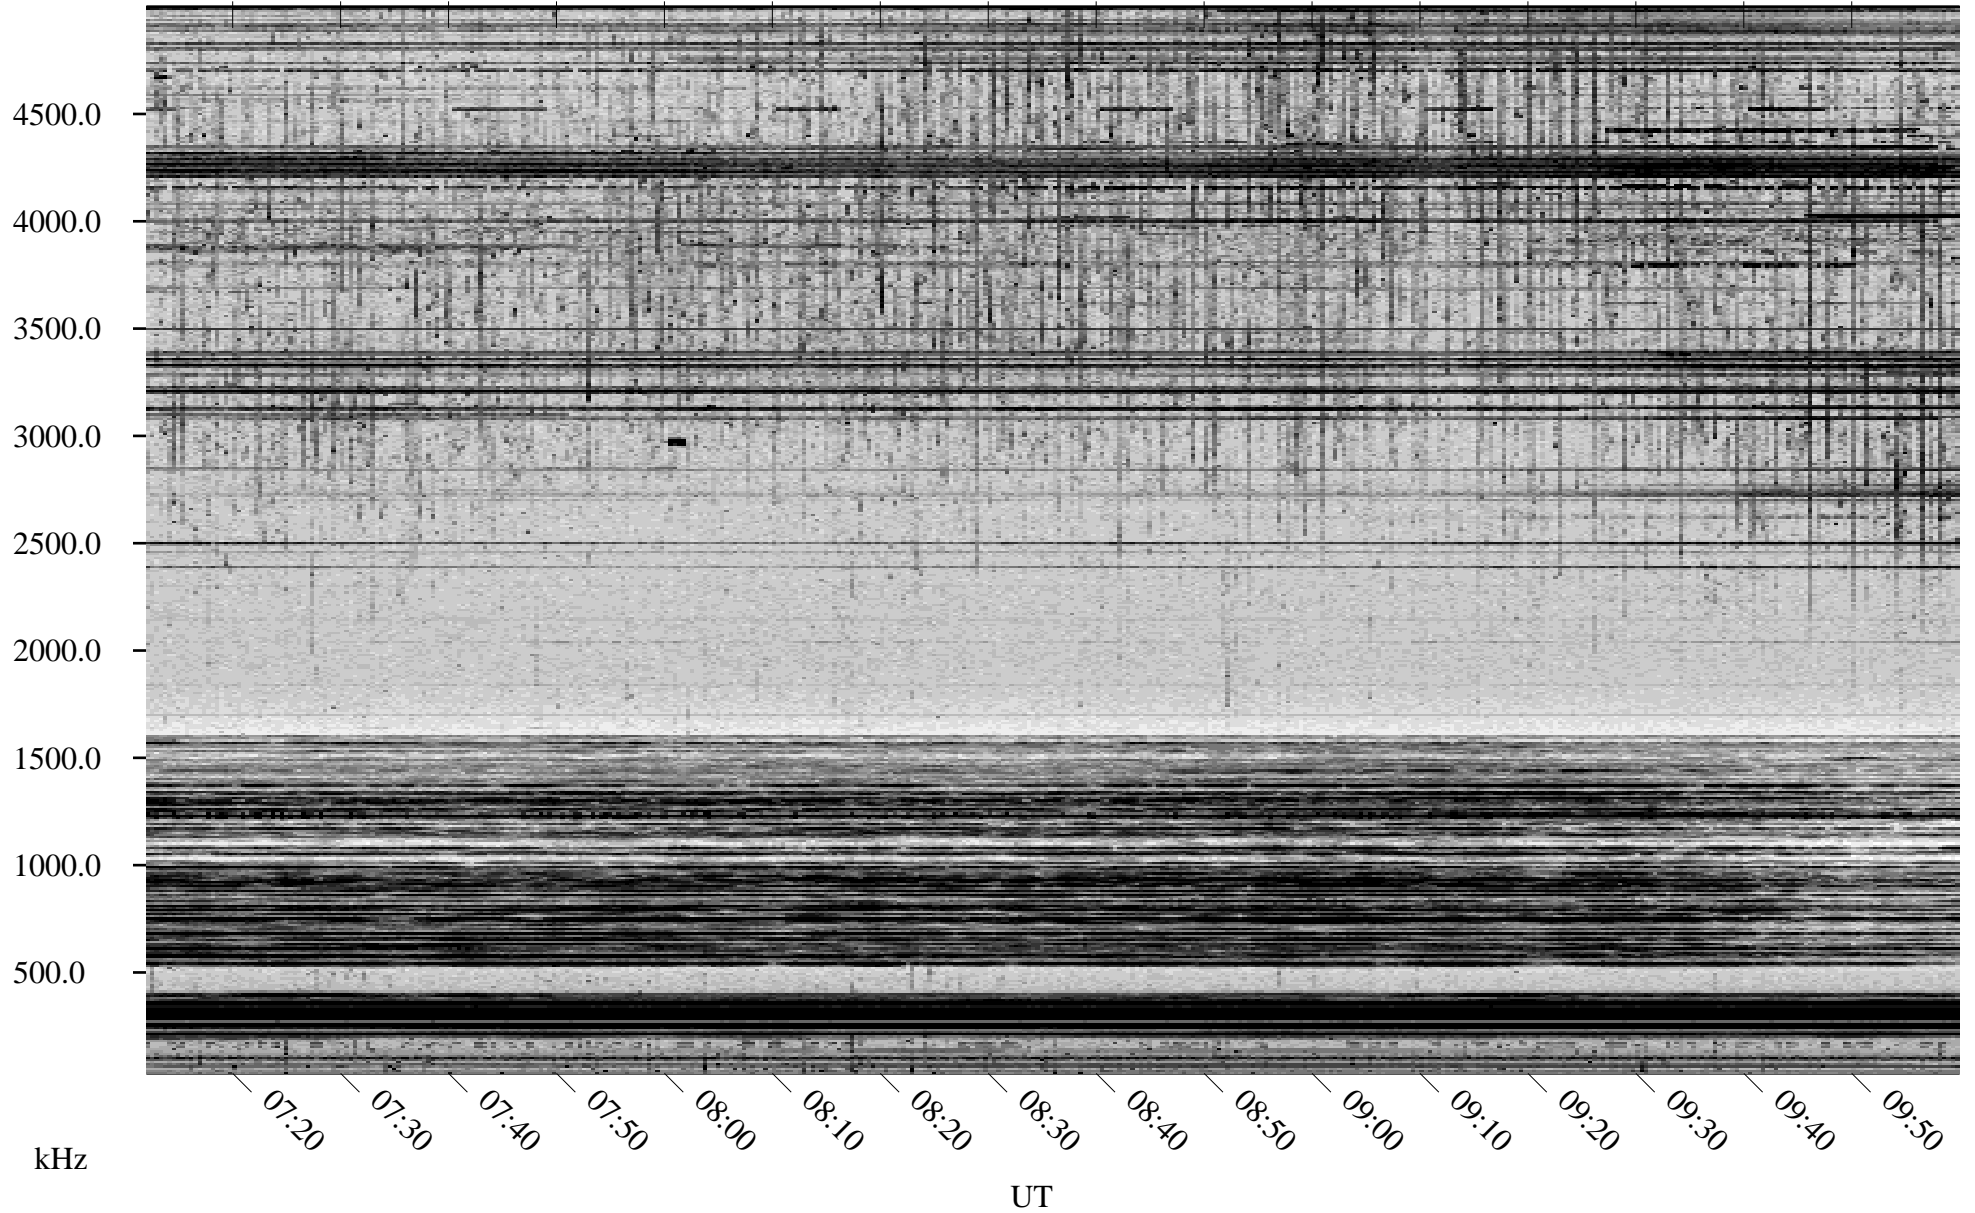

# 03/26/1998 Churchill, Manitoba

Linear Scale    Black = 161    White = 15

ch98084l.r00m max\_12

Page 3

# 03/26/1998 Churchill, Manitoba

Linear Scale    Black = 161    White = 15

ch98084l.r00m max\_12

Page 4

# 03/26/1998 Churchill, Manitoba

Linear Scale    Black = 161    White = 15

ch98084l.r00m max\_12

Page 5

# 03/26/1998 Churchill, Manitoba

Linear Scale    Black = 161    White = 15

ch98084l.r00m max\_12

Page 6