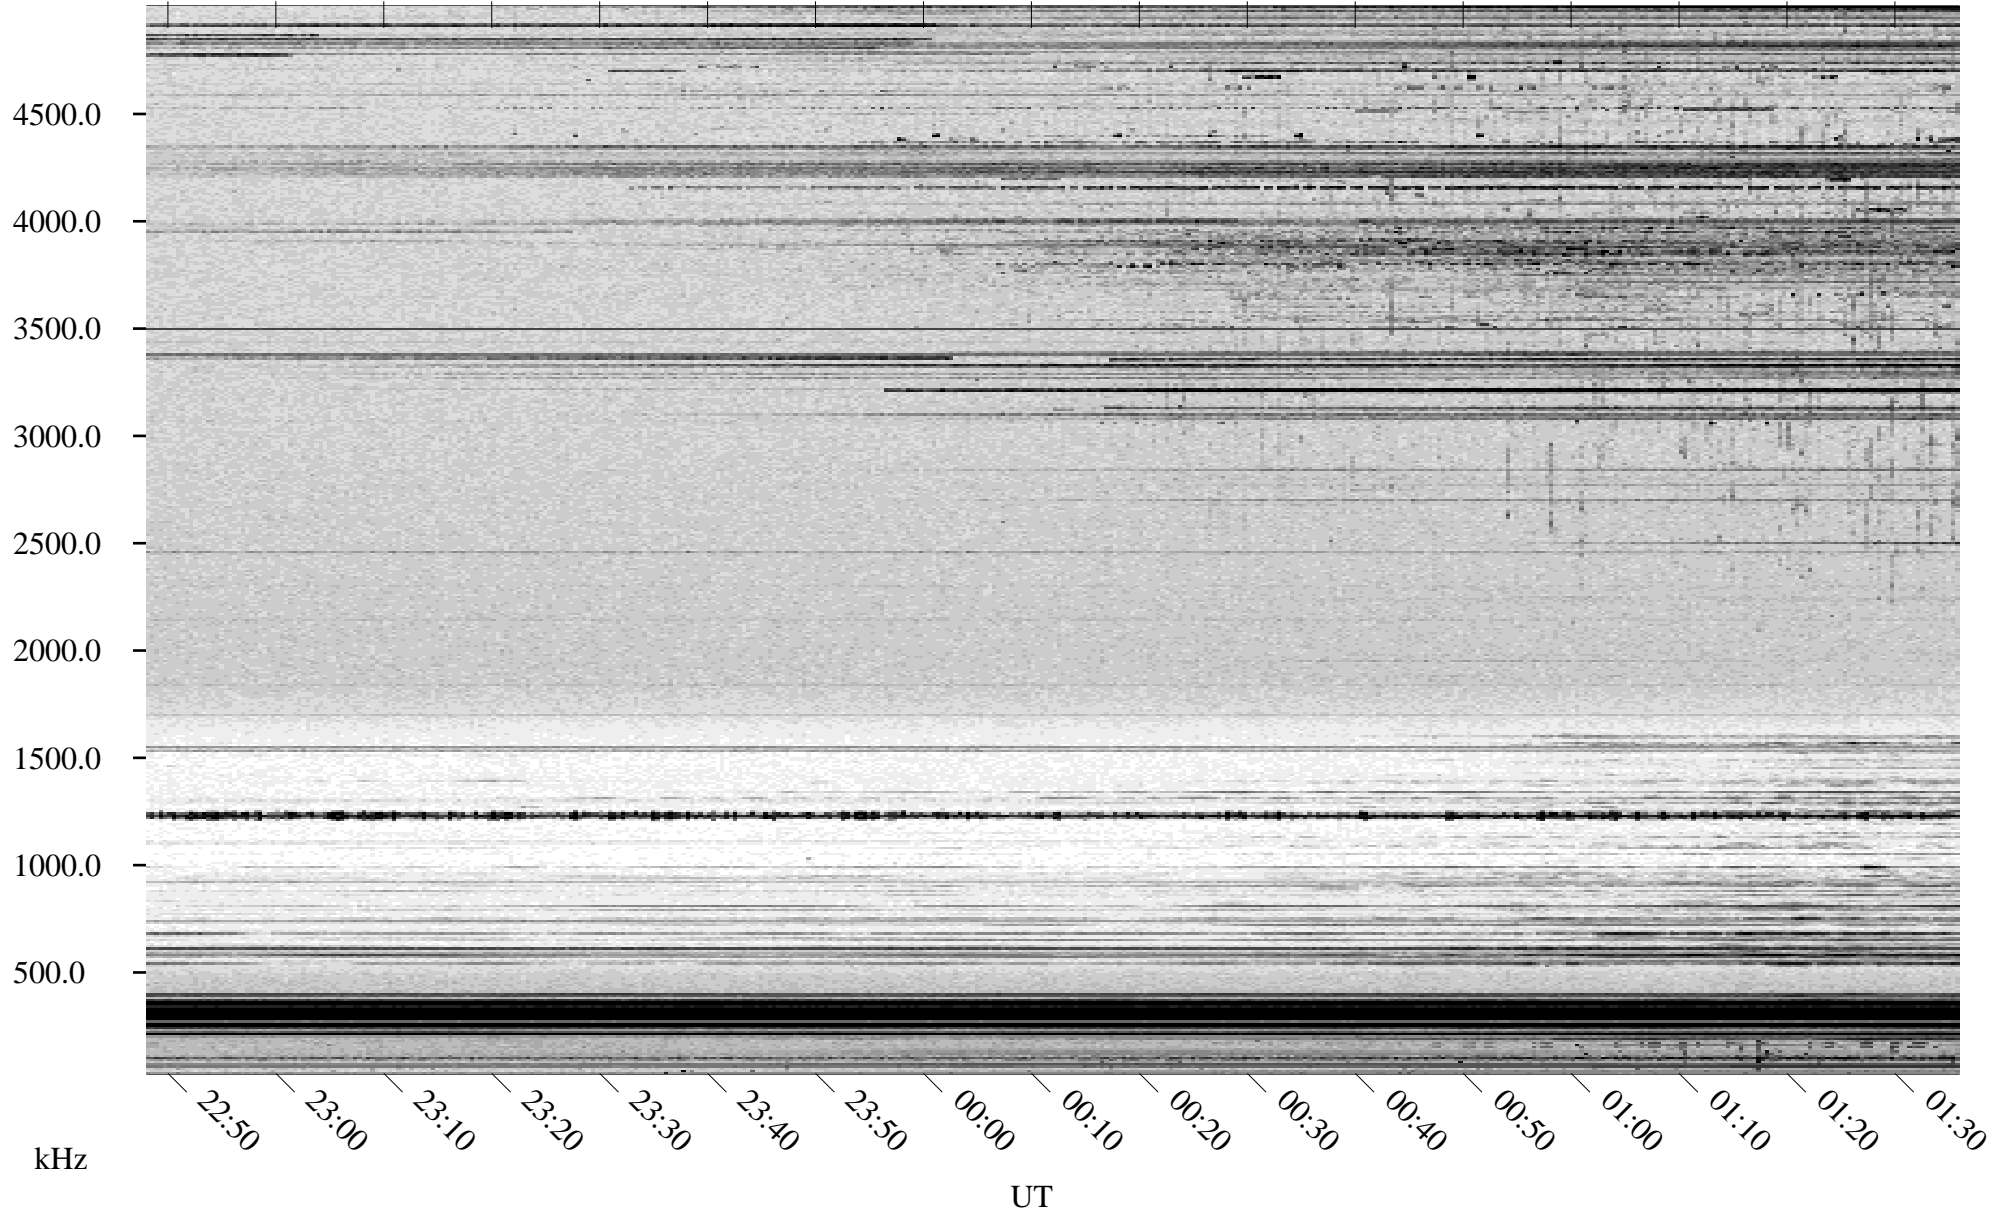

# 03/25/1998 Churchill, Manitoba

Linear Scale    Black = 161    White = 15

ch98084l.r00m max\_12

Page 1

# 03/25/1998 Churchill, Manitoba

Linear Scale    Black = 161    White = 15

ch98084l.r00m max\_12

Page 2

# 03/26/1998 Churchill, Manitoba

Linear Scale    Black = 161    White = 15

ch98084l.r00m max\_12

Page 3

# 03/26/1998 Churchill, Manitoba

Linear Scale    Black = 161    White = 15

ch98084l.r00m max\_12

Page 4