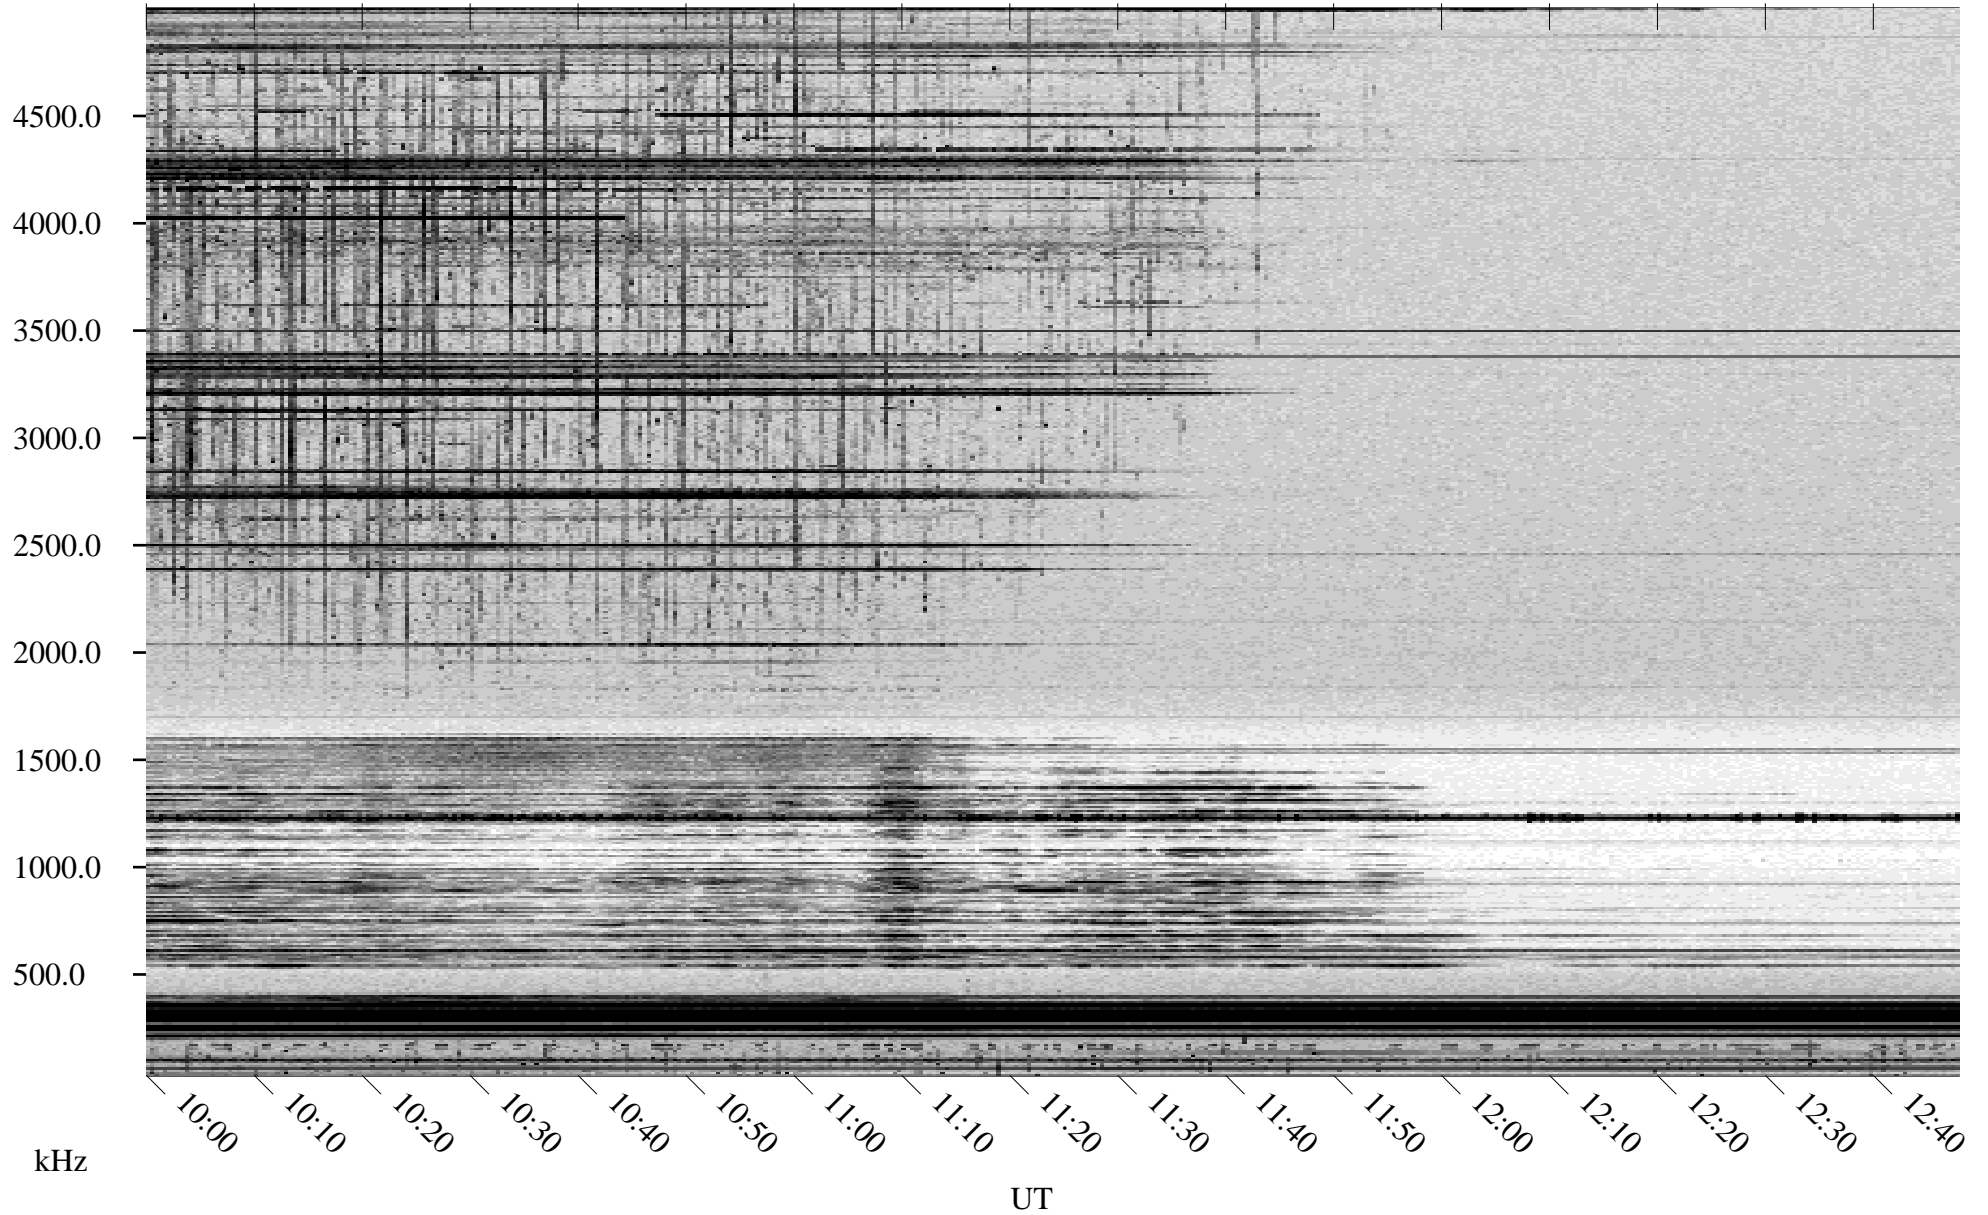

# 03/26/1998 Churchill, Manitoba

Linear Scale    Black = 161    White = 15

ch98084l.r00m max\_12

Page 5

# 03/26/1998 Churchill, Manitoba

Linear Scale    Black = 161    White = 15

ch98084l.r00m max\_12

Page 6