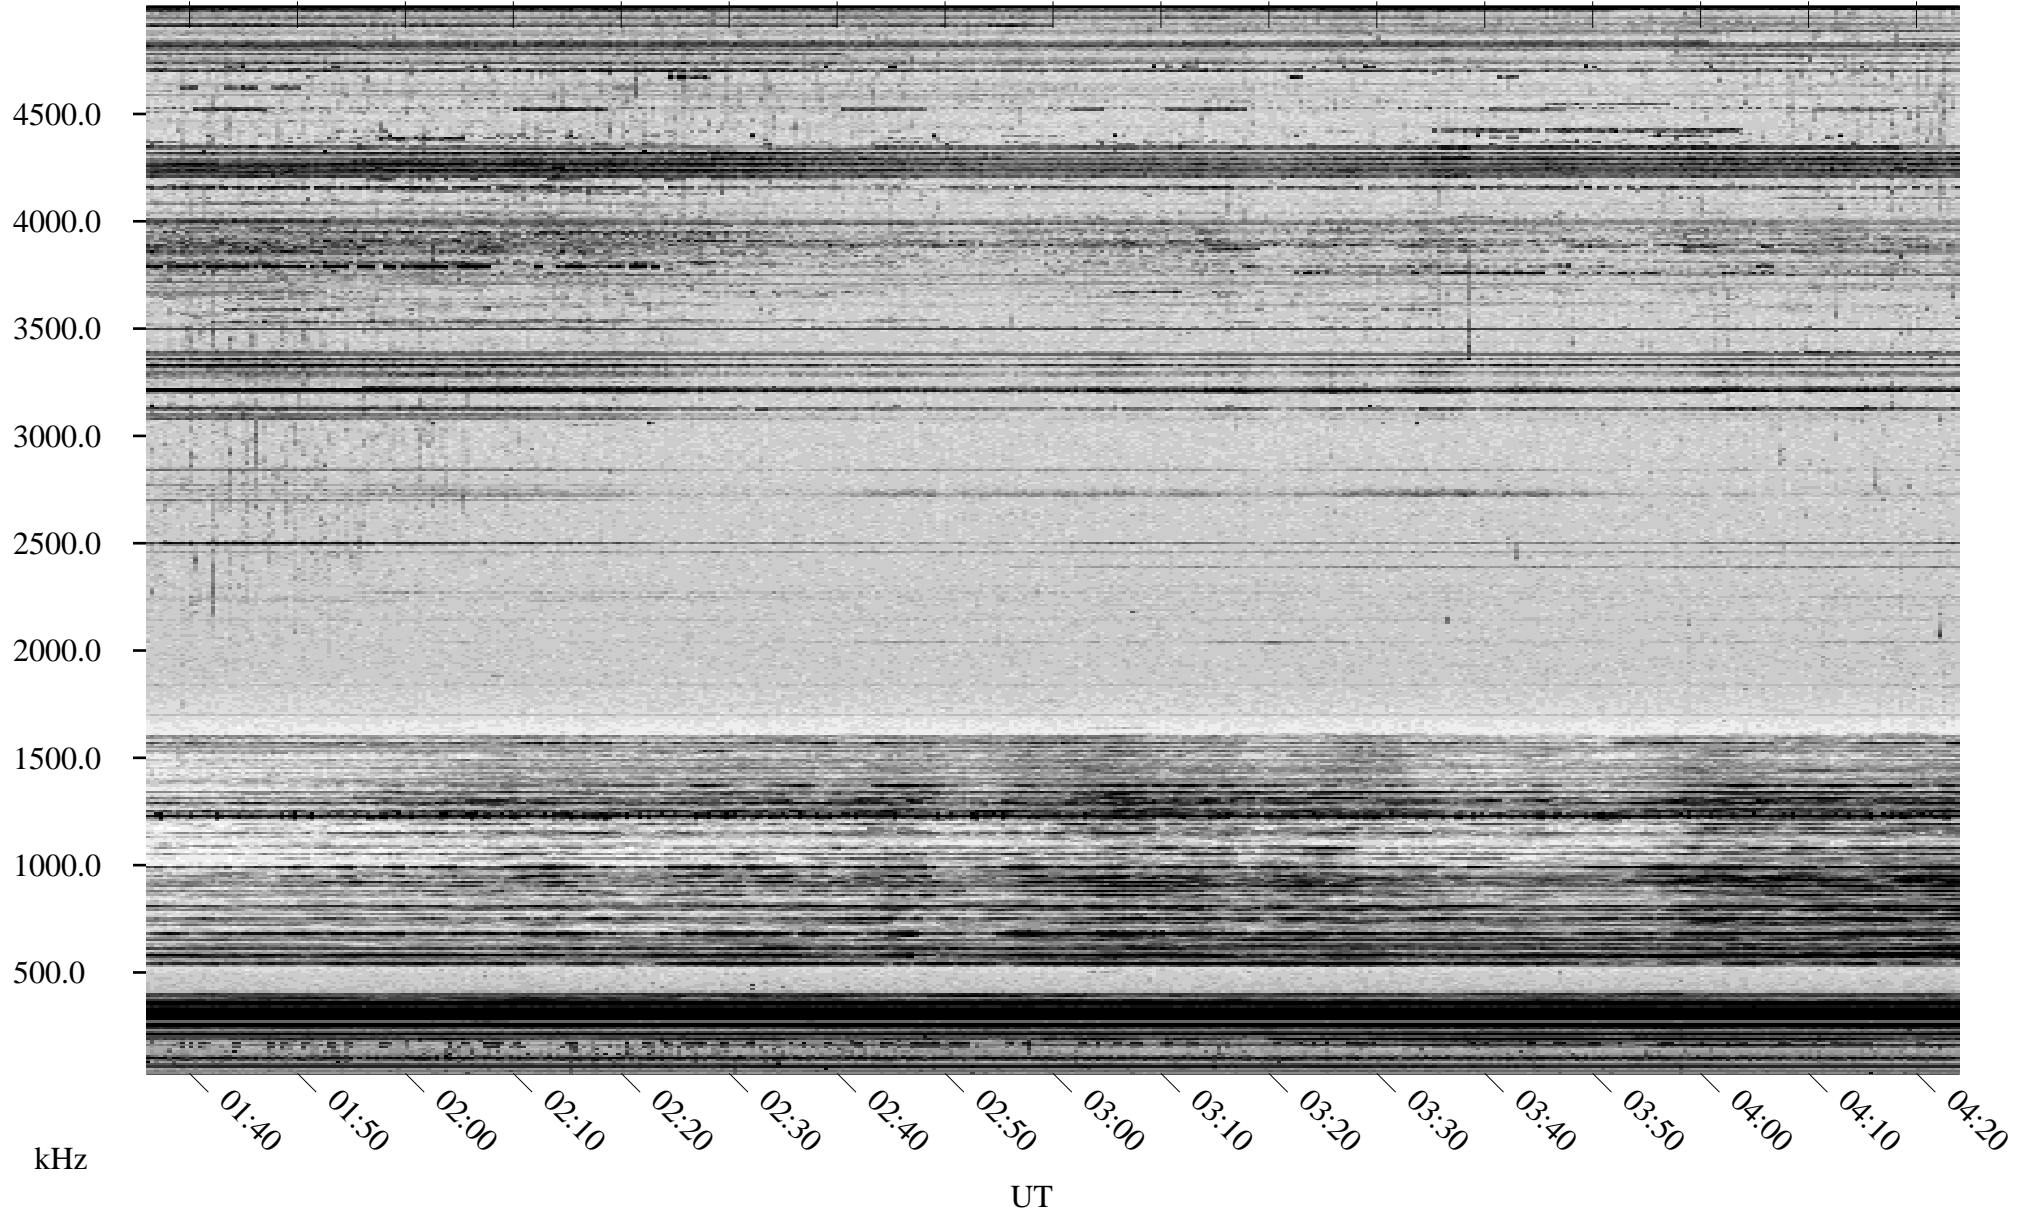

# 03/25/1998 Churchill, Manitoba

Linear Scale    Black = 161    White = 15

ch98084l.r00m max\_12

Page 1

# 03/25/1998 Churchill, Manitoba

Linear Scale    Black = 161    White = 15

ch98084l.r00m max\_12

Page 2

# 03/26/1998 Churchill, Manitoba

Linear Scale    Black = 161    White = 15

ch98084l.r00m max\_12

Page 3

# 03/26/1998 Churchill, Manitoba

Linear Scale    Black = 161    White = 15

ch98084l.r00m max\_12

Page 4