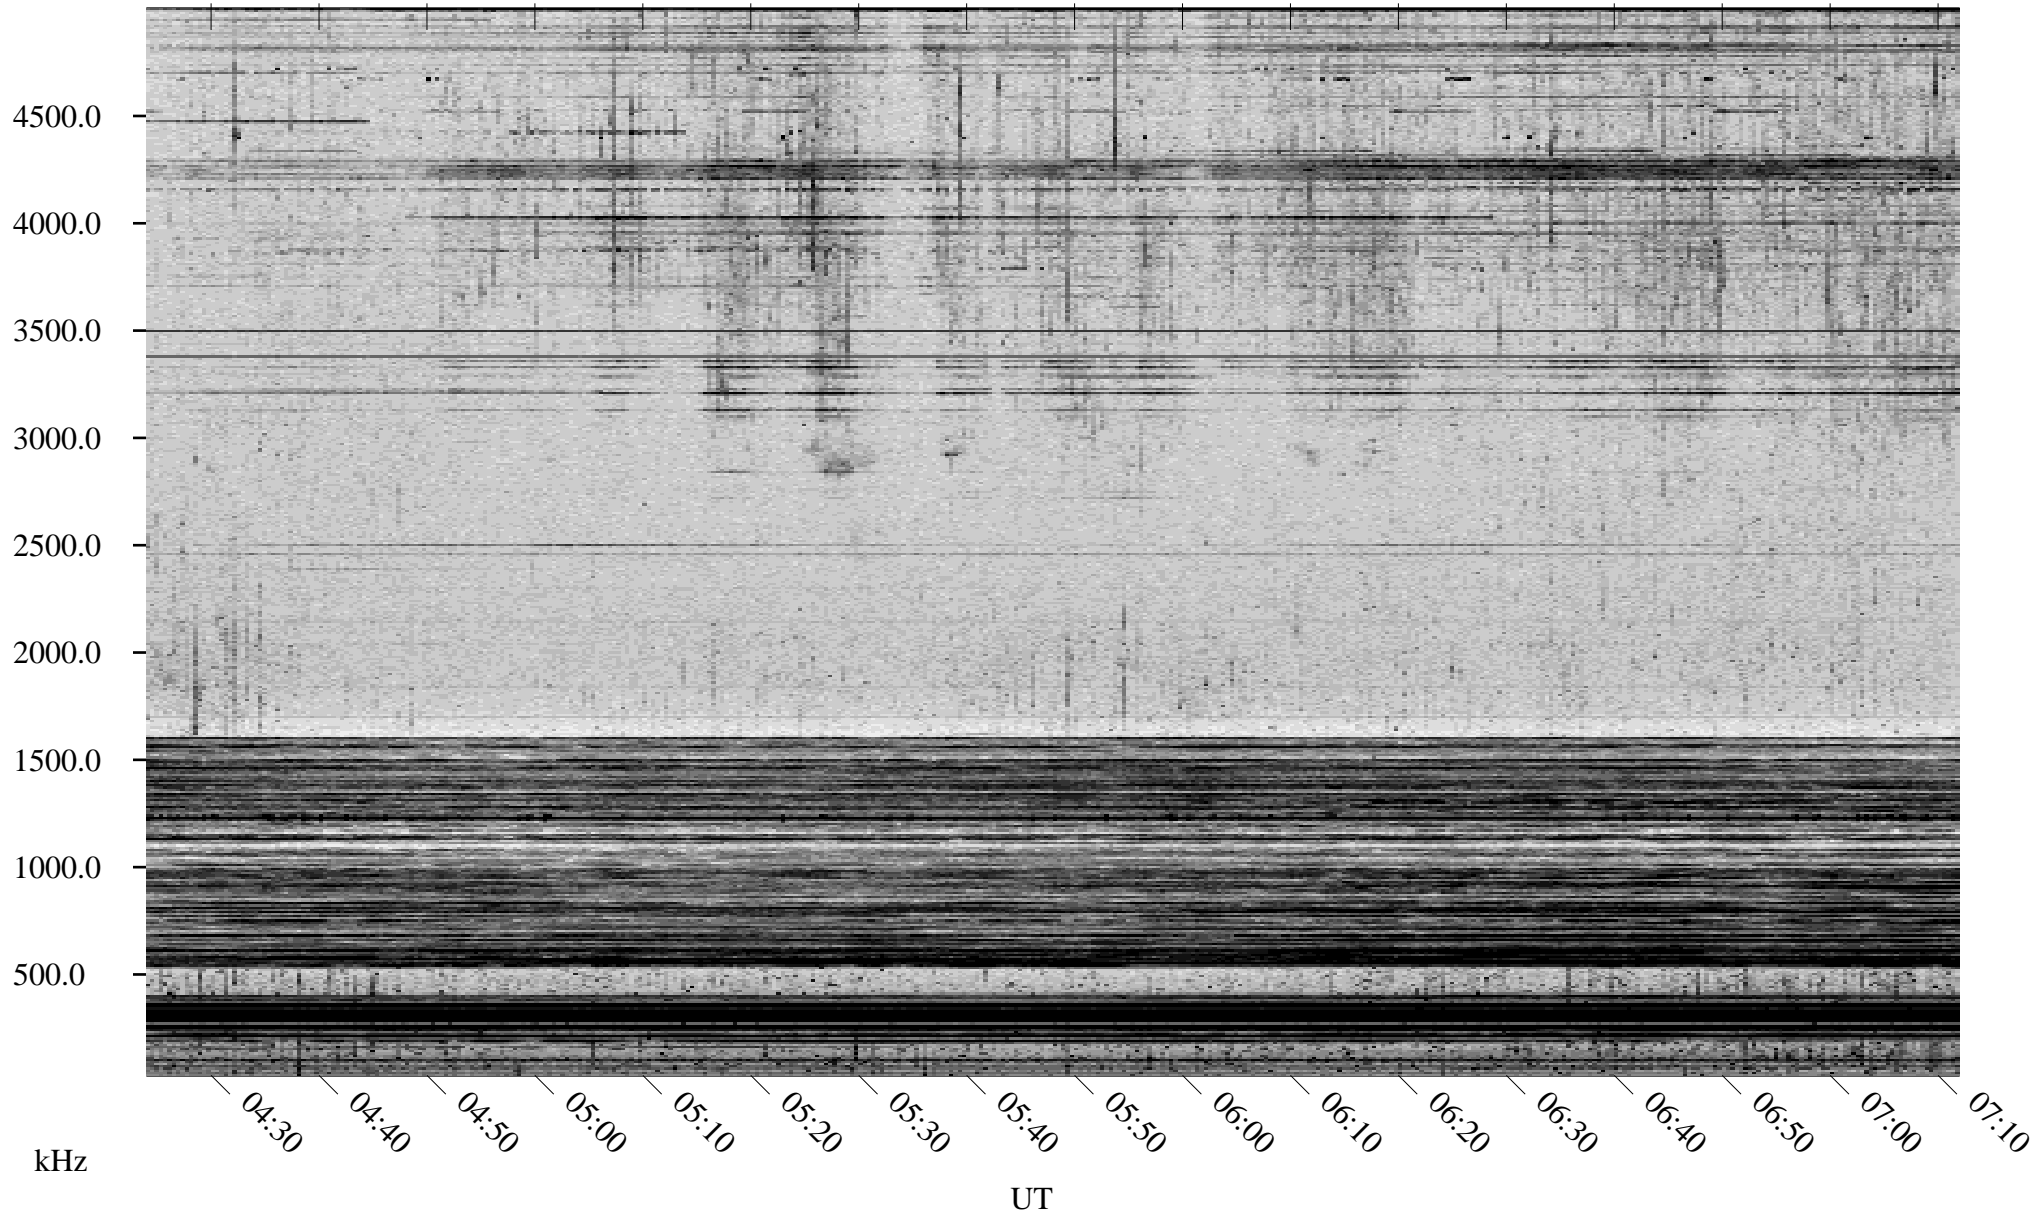

# 03/26/1998 Churchill, Manitoba

Linear Scale    Black = 161    White = 15

ch980851.r00m max\_12

Page 1

# 03/26/1998 Churchill, Manitoba

Linear Scale    Black = 161    White = 15

ch980851.r00m max\_12

Page 2

# 03/27/1998 Churchill, Manitoba

Linear Scale    Black = 161    White = 15

ch980851.r00m max\_12

Page 3

# 03/27/1998 Churchill, Manitoba

Linear Scale    Black = 161    White = 15

ch980851.r00m max\_12

Page 4