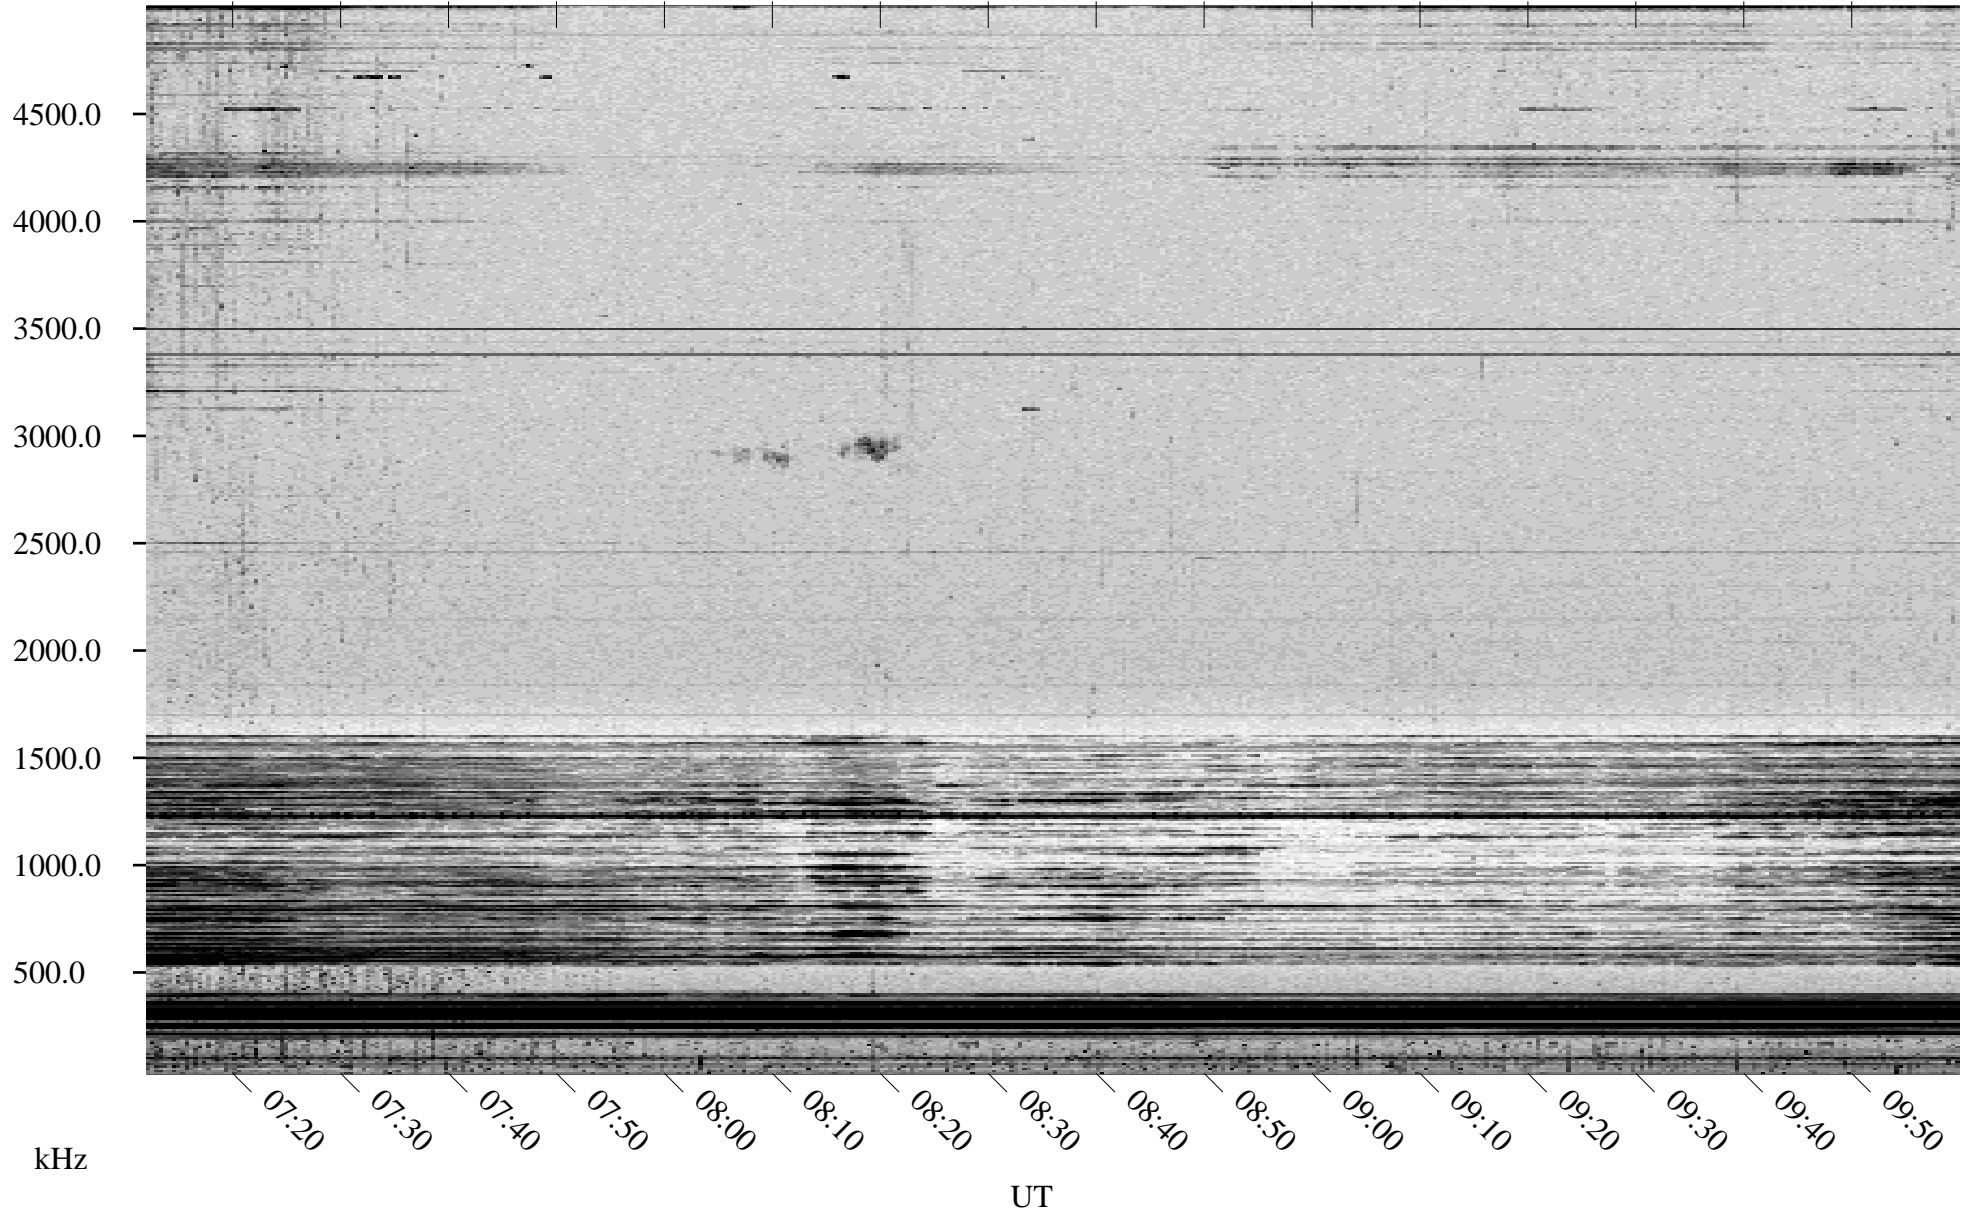

# 03/27/1998 Churchill, Manitoba

Linear Scale    Black = 161    White = 15

ch980851.r00m max\_12

Page 4

# 03/27/1998 Churchill, Manitoba

Linear Scale    Black = 161    White = 15

ch980851.r00m max\_12

Page 5