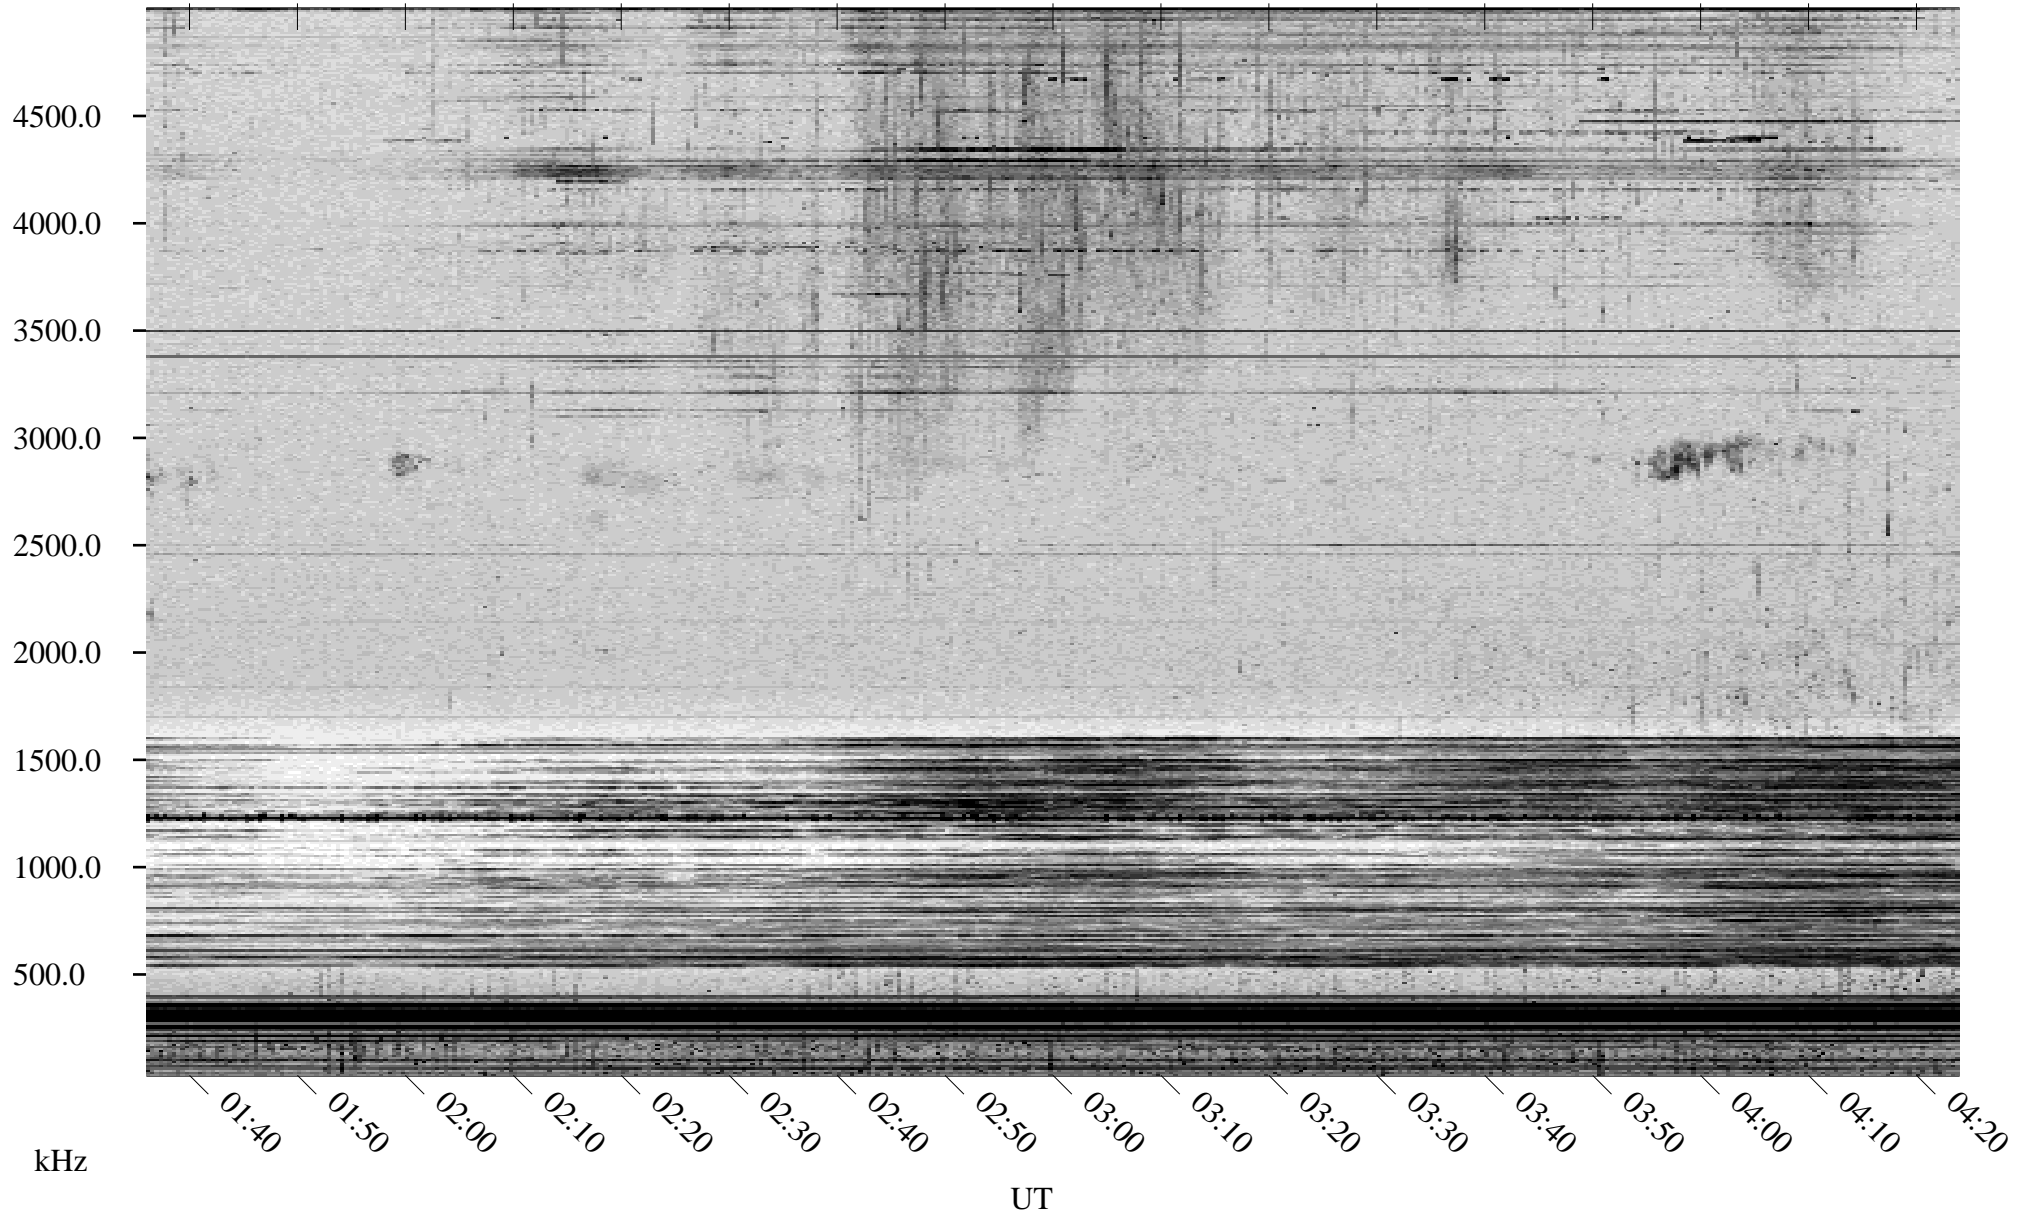

# 03/26/1998 Churchill, Manitoba

Linear Scale    Black = 161    White = 15

ch980851.r00m max\_12

Page 1

# 03/26/1998 Churchill, Manitoba

Linear Scale    Black = 161    White = 15

ch980851.r00m max\_12

Page 2

# 03/27/1998 Churchill, Manitoba

Linear Scale    Black = 161    White = 15

ch980851.r00m max\_12

Page 3

# 03/27/1998 Churchill, Manitoba

Linear Scale    Black = 161    White = 15

ch980851.r00m max\_12

Page 4