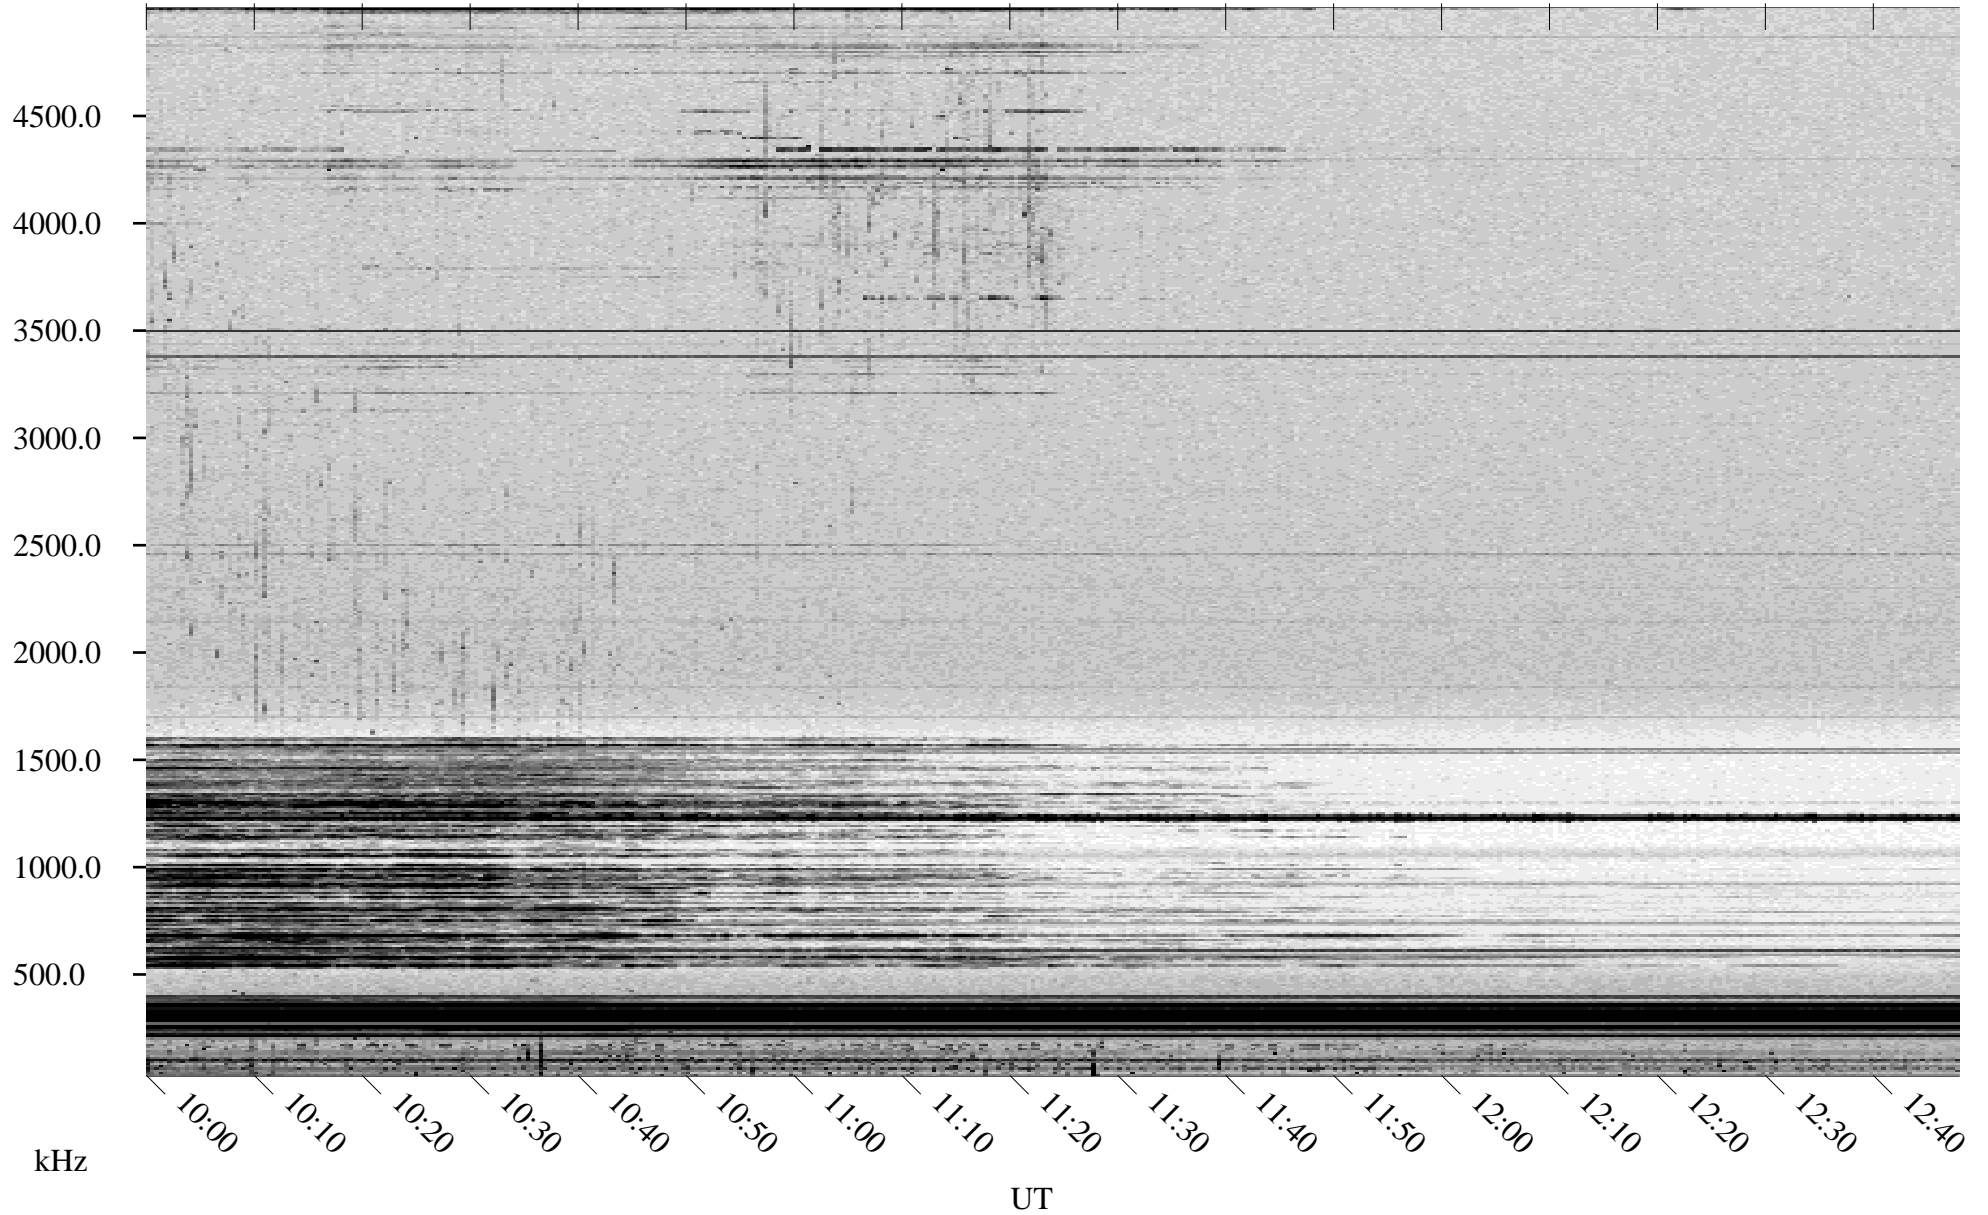

# 03/27/1998 Churchill, Manitoba

Linear Scale    Black = 161    White = 15

ch980851.r00m max\_12

Page 5

# 03/27/1998 Churchill, Manitoba

Linear Scale    Black = 161    White = 15

ch980851.r00m max\_12

Page 6

# 03/27/1998 Churchill, Manitoba

Linear Scale    Black = 161    White = 15

ch980851.r00m max\_12

Page 7