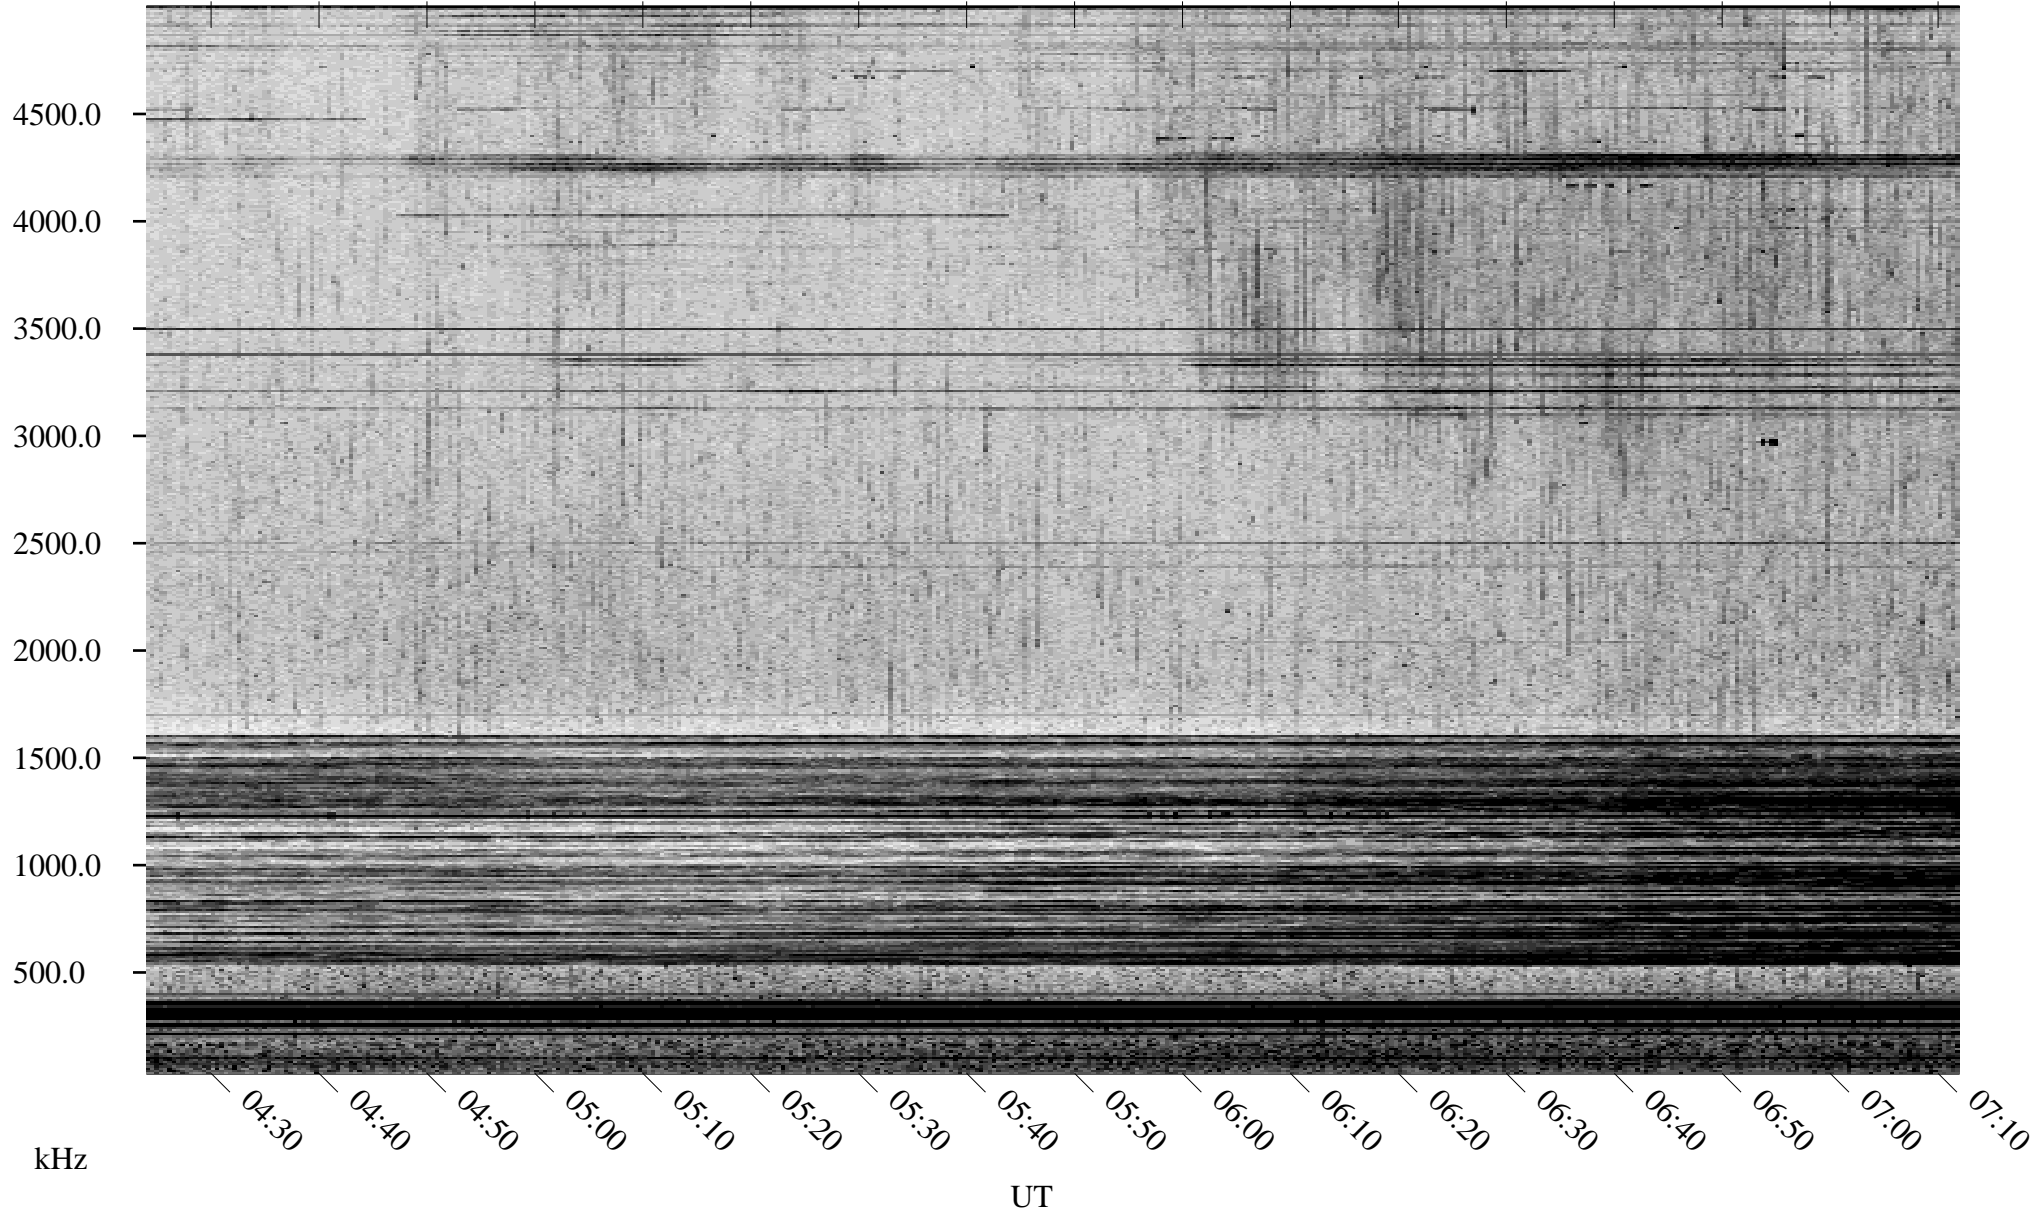

05/28/1998 Churchill, Manitoba

Linear Scale Black = 161 White = 15

ch98148l.r00m max_12

Page 1

05/28/1998 Churchill, Manitoba

Linear Scale Black = 161 White = 15

ch98148l.r00m max_12

Page 2

05/29/1998 Churchill, Manitoba

Linear Scale Black = 161 White = 15

ch98148l.r00m max_12

Page 3

05/29/1998 Churchill, Manitoba

Linear Scale Black = 161 White = 15

ch98148l.r00m max_12

Page 4

05/29/1998 Churchill, Manitoba

Linear Scale Black = 161 White = 15

ch98148l.r00m max_12

Page 5

05/29/1998 Churchill, Manitoba

Linear Scale Black = 161 White = 15

ch98148l.r00m max_12

Page 6

05/29/1998 Churchill, Manitoba

Linear Scale Black = 161 White = 15

ch98148l.r00m max_12

Page 7

05/29/1998 Churchill, Manitoba

Linear Scale Black = 161 White = 15

ch98148l.r00m max_12

Page 8