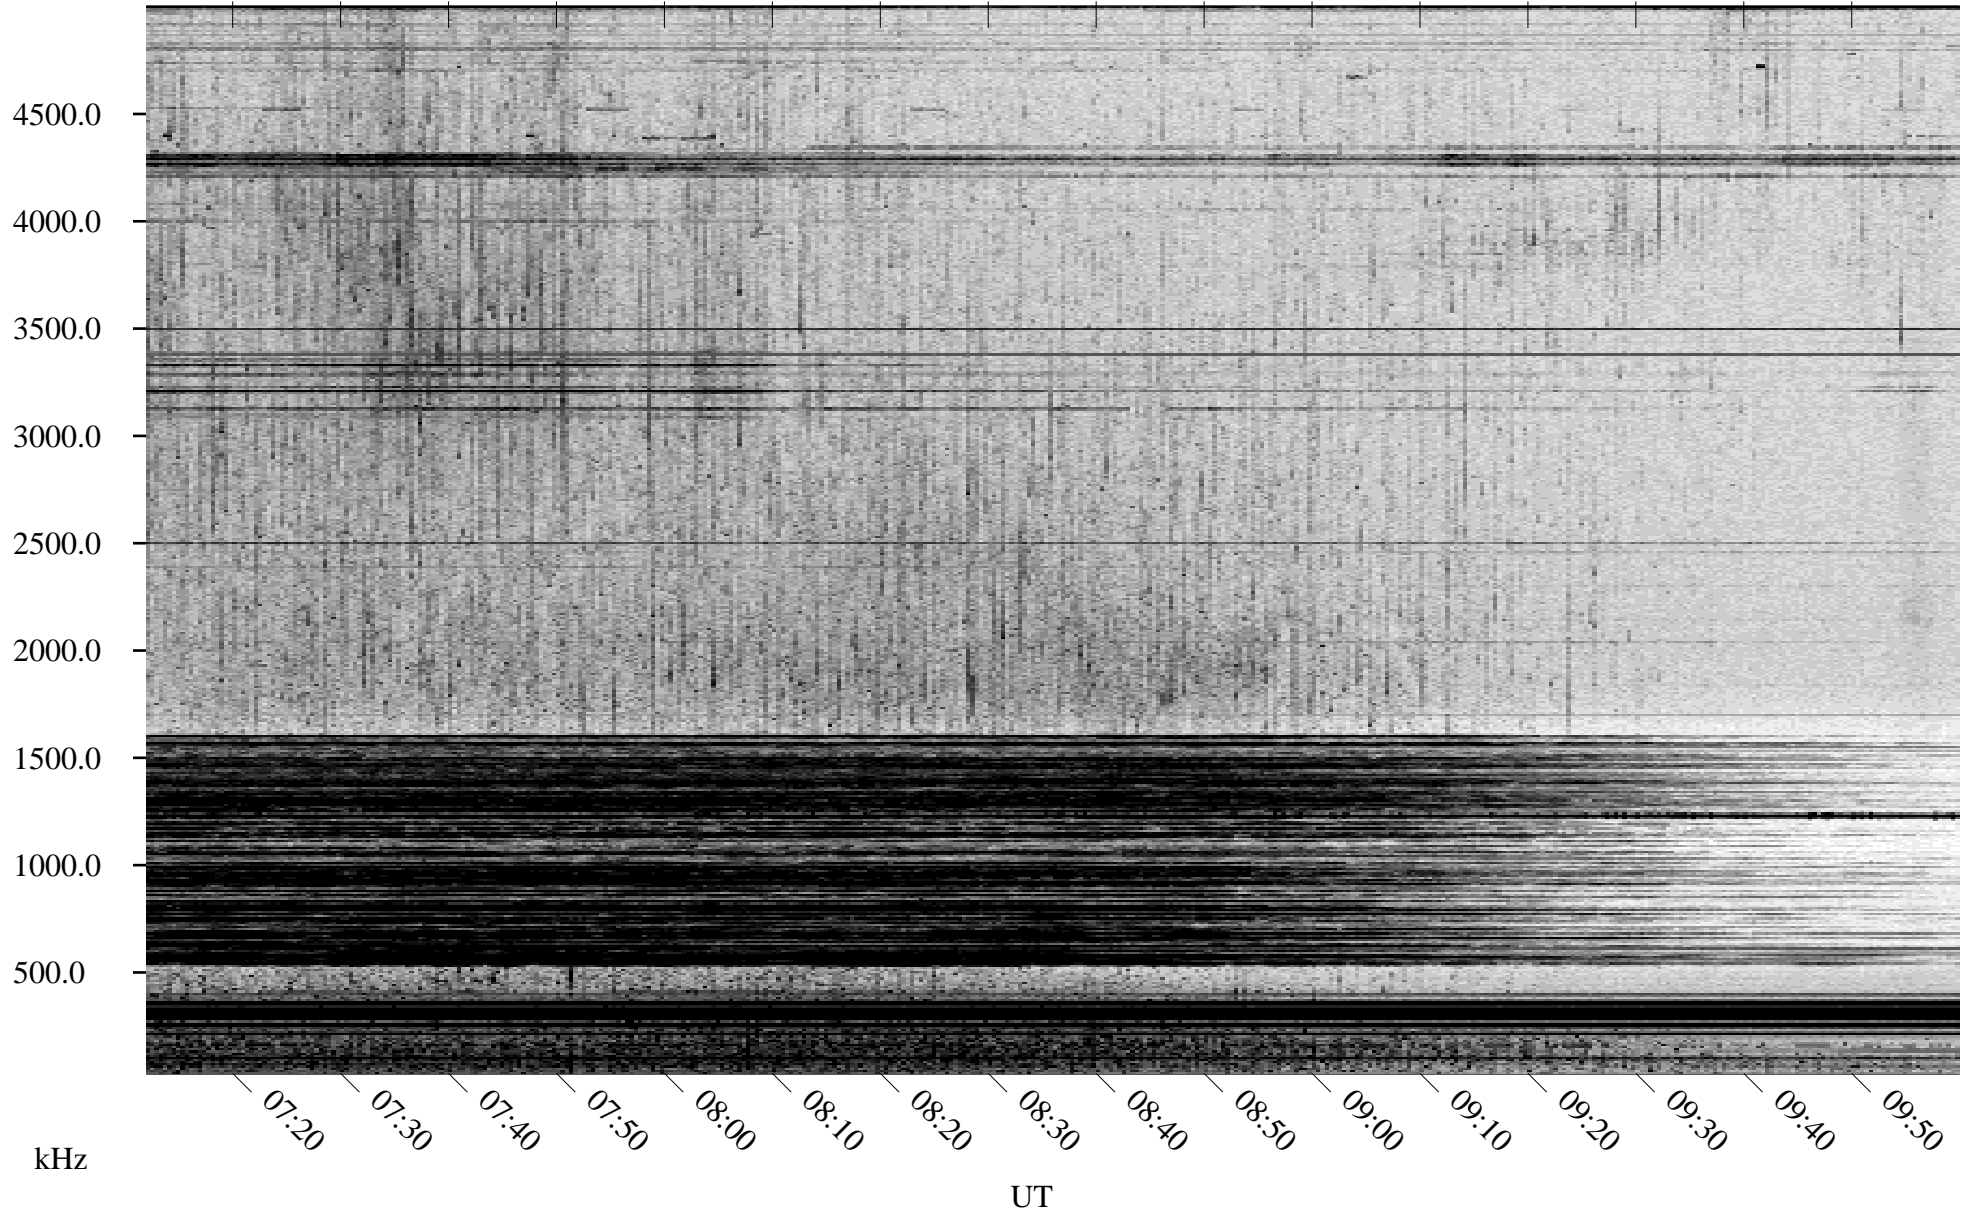

05/28/1998 Churchill, Manitoba

Linear Scale Black = 161 White = 15

ch98148l.r00m max_12

Page 1

05/28/1998 Churchill, Manitoba

Linear Scale Black = 161 White = 15

ch98148l.r00m max_12

Page 2

05/29/1998 Churchill, Manitoba

Linear Scale Black = 161 White = 15

ch98148l.r00m max_12

Page 3

05/29/1998 Churchill, Manitoba

Linear Scale Black = 161 White = 15

ch98148l.r00m max_12

Page 4

05/29/1998 Churchill, Manitoba

Linear Scale Black = 161 White = 15

ch98148l.r00m max_12

Page 5

05/29/1998 Churchill, Manitoba

Linear Scale Black = 161 White = 15

ch98148l.r00m max_12

Page 6

05/29/1998 Churchill, Manitoba

Linear Scale Black = 161 White = 15

ch98148l.r00m max_12

Page 7

05/29/1998 Churchill, Manitoba

Linear Scale Black = 161 White = 15

ch98148l.r00m max_12

Page 8