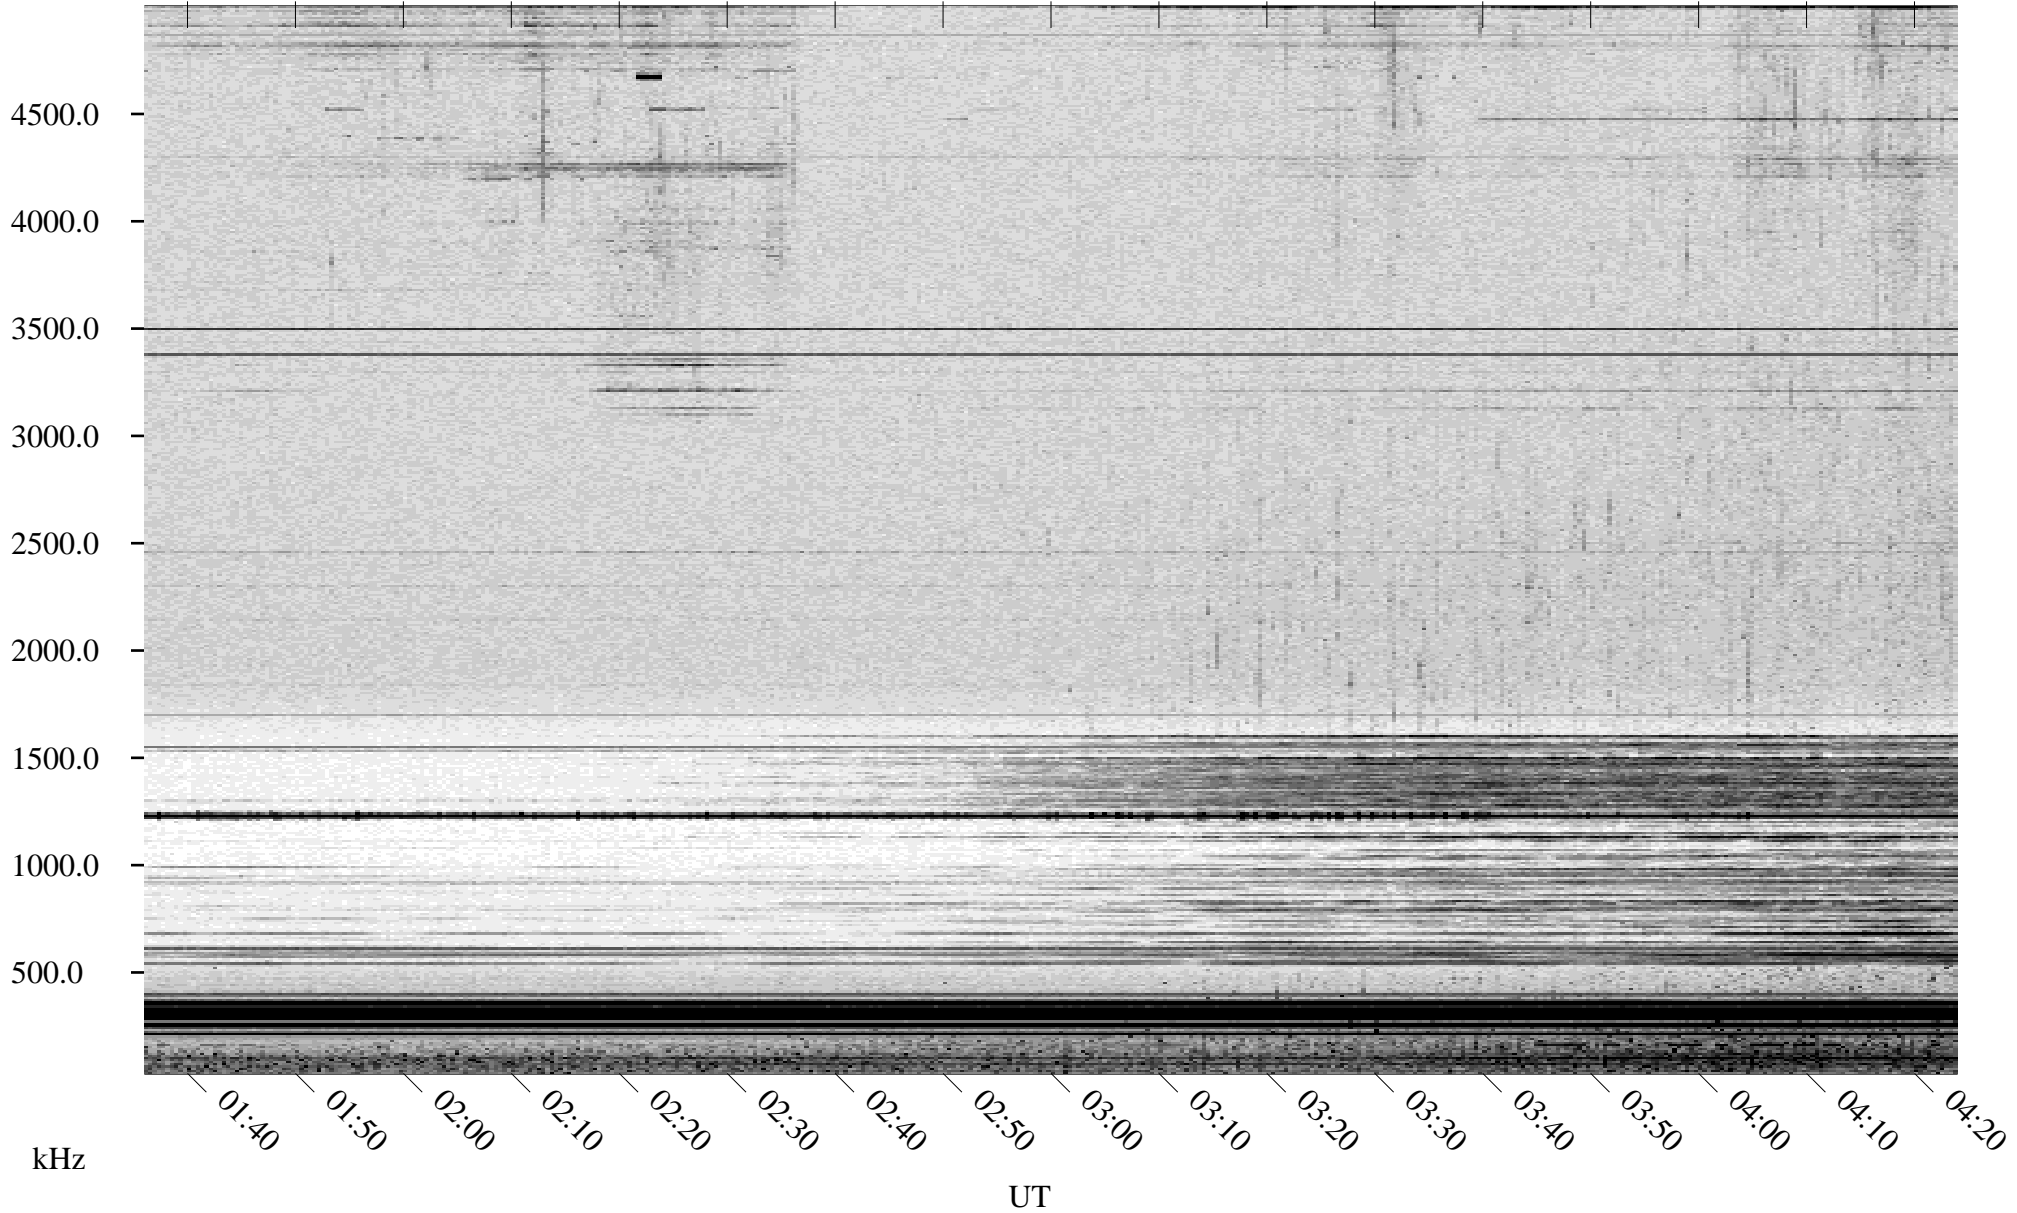

05/28/1998 Churchill, Manitoba

Linear Scale Black = 161 White = 15

ch98148l.r00m max_12

Page 1

05/28/1998 Churchill, Manitoba

Linear Scale Black = 161 White = 15

ch98148l.r00m max_12

Page 2

05/29/1998 Churchill, Manitoba

Linear Scale Black = 161 White = 15

ch98148l.r00m max_12

Page 3

05/29/1998 Churchill, Manitoba

Linear Scale Black = 161 White = 15

ch98148l.r00m max_12

Page 4

05/29/1998 Churchill, Manitoba

Linear Scale Black = 161 White = 15

ch98148l.r00m max_12

Page 5

05/29/1998 Churchill, Manitoba

Linear Scale Black = 161 White = 15

ch98148l.r00m max_12

Page 6

05/29/1998 Churchill, Manitoba

Linear Scale Black = 161 White = 15

ch98148l.r00m max_12

Page 7

05/29/1998 Churchill, Manitoba

Linear Scale Black = 161 White = 15

ch98148l.r00m max_12

Page 8