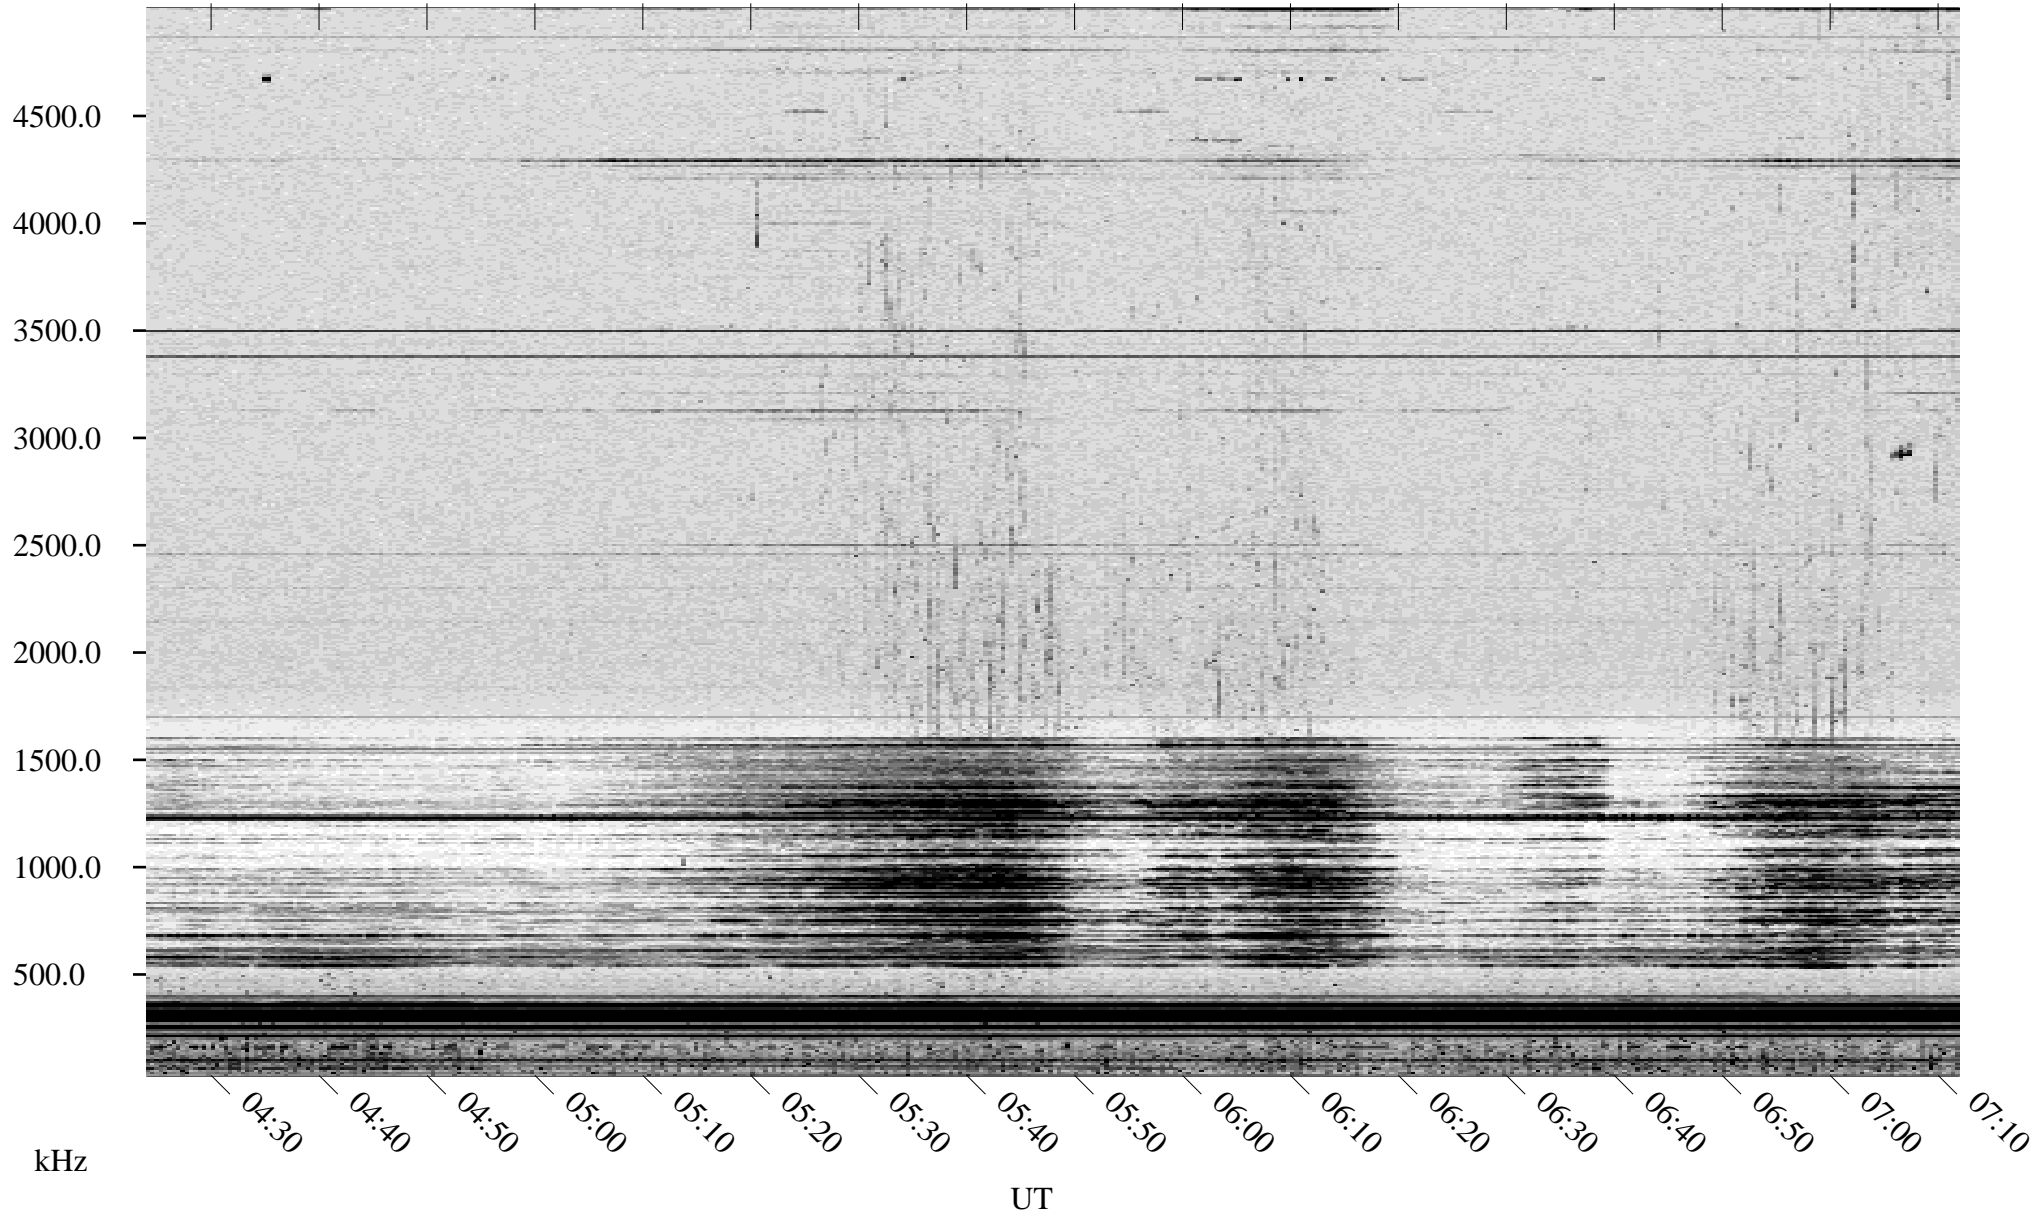

05/29/1998 Churchill, Manitoba

Linear Scale Black = 161 White = 15

ch98149l.r01m max_12

Page 1

05/29/1998 Churchill, Manitoba

Linear Scale Black = 161 White = 15

ch98149l.r01m max_12

Page 2

05/30/1998 Churchill, Manitoba

Linear Scale Black = 161 White = 15

ch98149l.r01m max_12

Page 3

05/30/1998 Churchill, Manitoba

Linear Scale Black = 161 White = 15

ch98149l.r01m max_12

Page 4

05/30/1998 Churchill, Manitoba

Linear Scale Black = 161 White = 15

ch98149l.r01m max_12

Page 5

05/30/1998 Churchill, Manitoba

Linear Scale Black = 161 White = 15

ch98149l.r01m max_12

Page 6

05/30/1998 Churchill, Manitoba

Linear Scale Black = 161 White = 15

ch98149l.r01m max_12

Page 7

05/30/1998 Churchill, Manitoba

Linear Scale Black = 161 White = 15

ch98149l.r01m max_12

Page 8