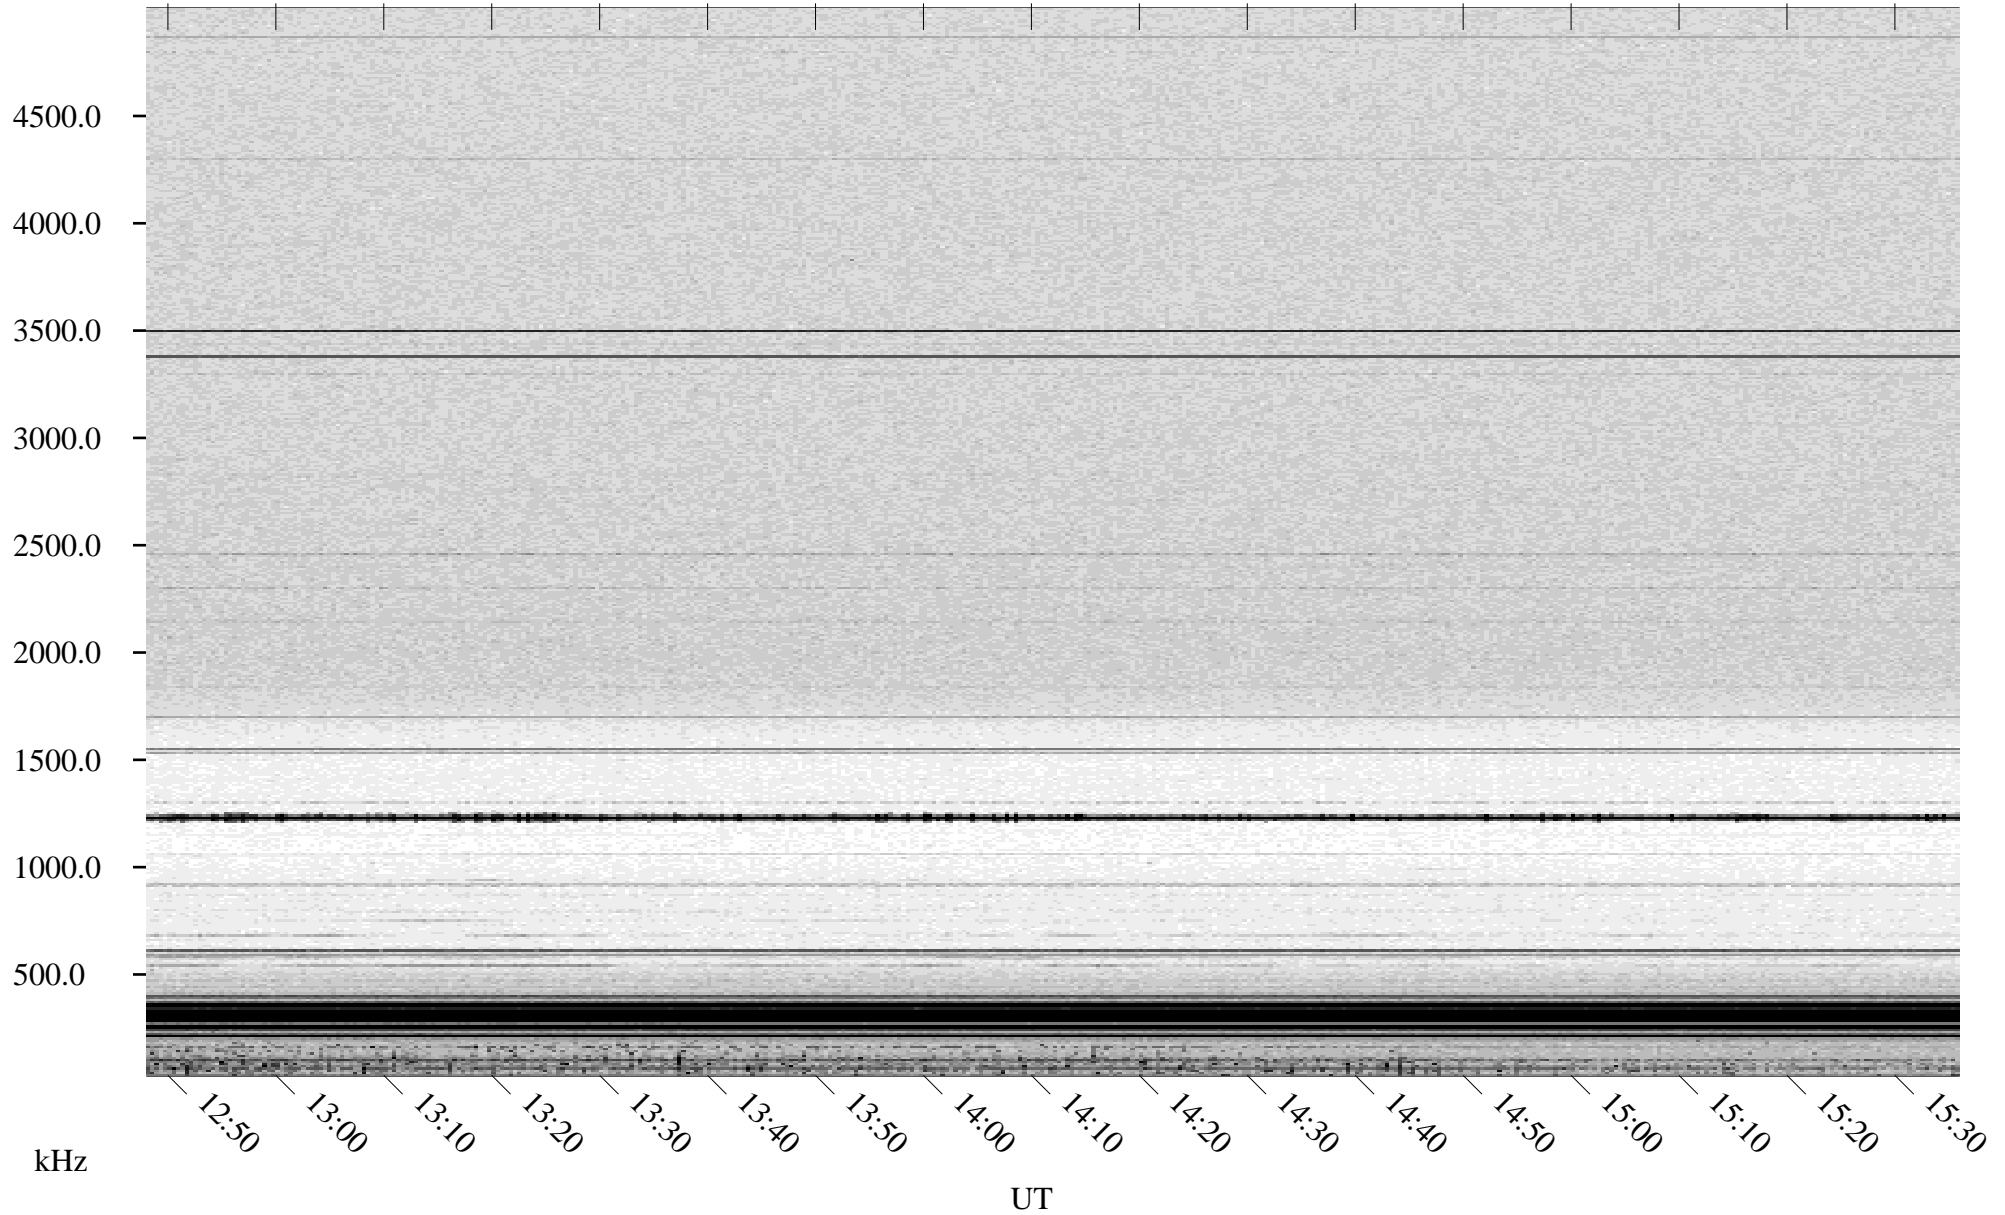

05/29/1998 Churchill, Manitoba

Linear Scale Black = 161 White = 15

ch98149l.r01m max_12

Page 1

05/29/1998 Churchill, Manitoba

Linear Scale Black = 161 White = 15

ch98149l.r01m max_12

Page 2

05/30/1998 Churchill, Manitoba

Linear Scale Black = 161 White = 15

ch98149l.r01m max_12

Page 3

05/30/1998 Churchill, Manitoba

Linear Scale Black = 161 White = 15

ch98149l.r01m max_12

Page 4

05/30/1998 Churchill, Manitoba

Linear Scale Black = 161 White = 15

ch98149l.r01m max_12

Page 5

05/30/1998 Churchill, Manitoba

Linear Scale Black = 161 White = 15

ch98149l.r01m max_12

Page 6

05/30/1998 Churchill, Manitoba

Linear Scale Black = 161 White = 15

ch98149l.r01m max_12

Page 7

05/30/1998 Churchill, Manitoba

Linear Scale Black = 161 White = 15

ch98149l.r01m max_12

Page 8