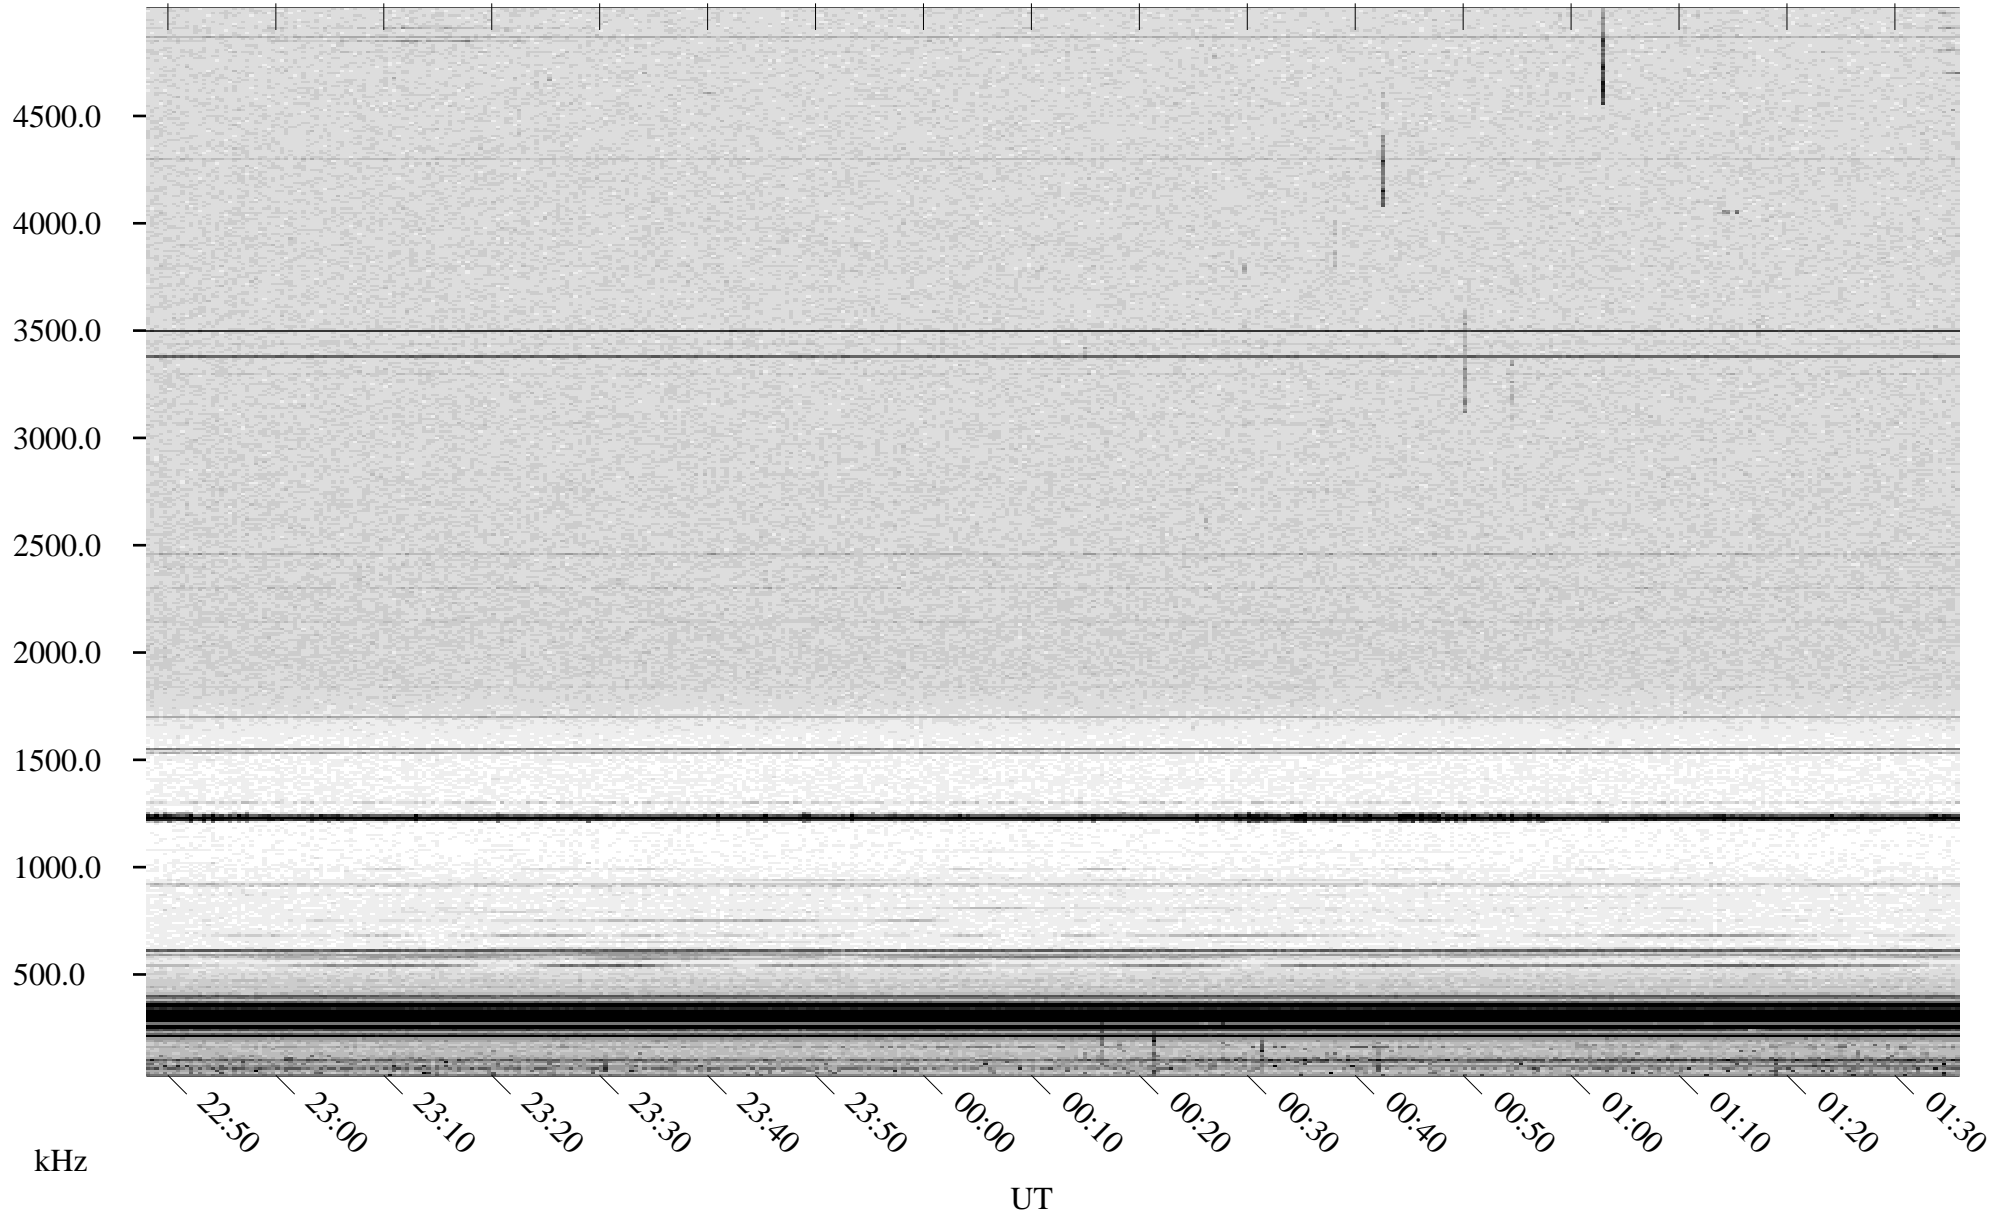

05/29/1998 Churchill, Manitoba

Linear Scale Black = 161 White = 15

ch98149l.r01m max_12

Page 1

05/29/1998 Churchill, Manitoba

Linear Scale Black = 161 White = 15

ch98149l.r01m max_12

Page 2

05/30/1998 Churchill, Manitoba

Linear Scale Black = 161 White = 15

ch98149l.r01m max_12

Page 3

05/30/1998 Churchill, Manitoba

Linear Scale Black = 161 White = 15

ch98149l.r01m max_12

Page 4

05/30/1998 Churchill, Manitoba

Linear Scale Black = 161 White = 15

ch98149l.r01m max_12

Page 5

05/30/1998 Churchill, Manitoba

Linear Scale Black = 161 White = 15

ch98149l.r01m max_12

Page 6

05/30/1998 Churchill, Manitoba

Linear Scale Black = 161 White = 15

ch98149l.r01m max_12

Page 7

05/30/1998 Churchill, Manitoba

Linear Scale Black = 161 White = 15

ch98149l.r01m max_12

Page 8