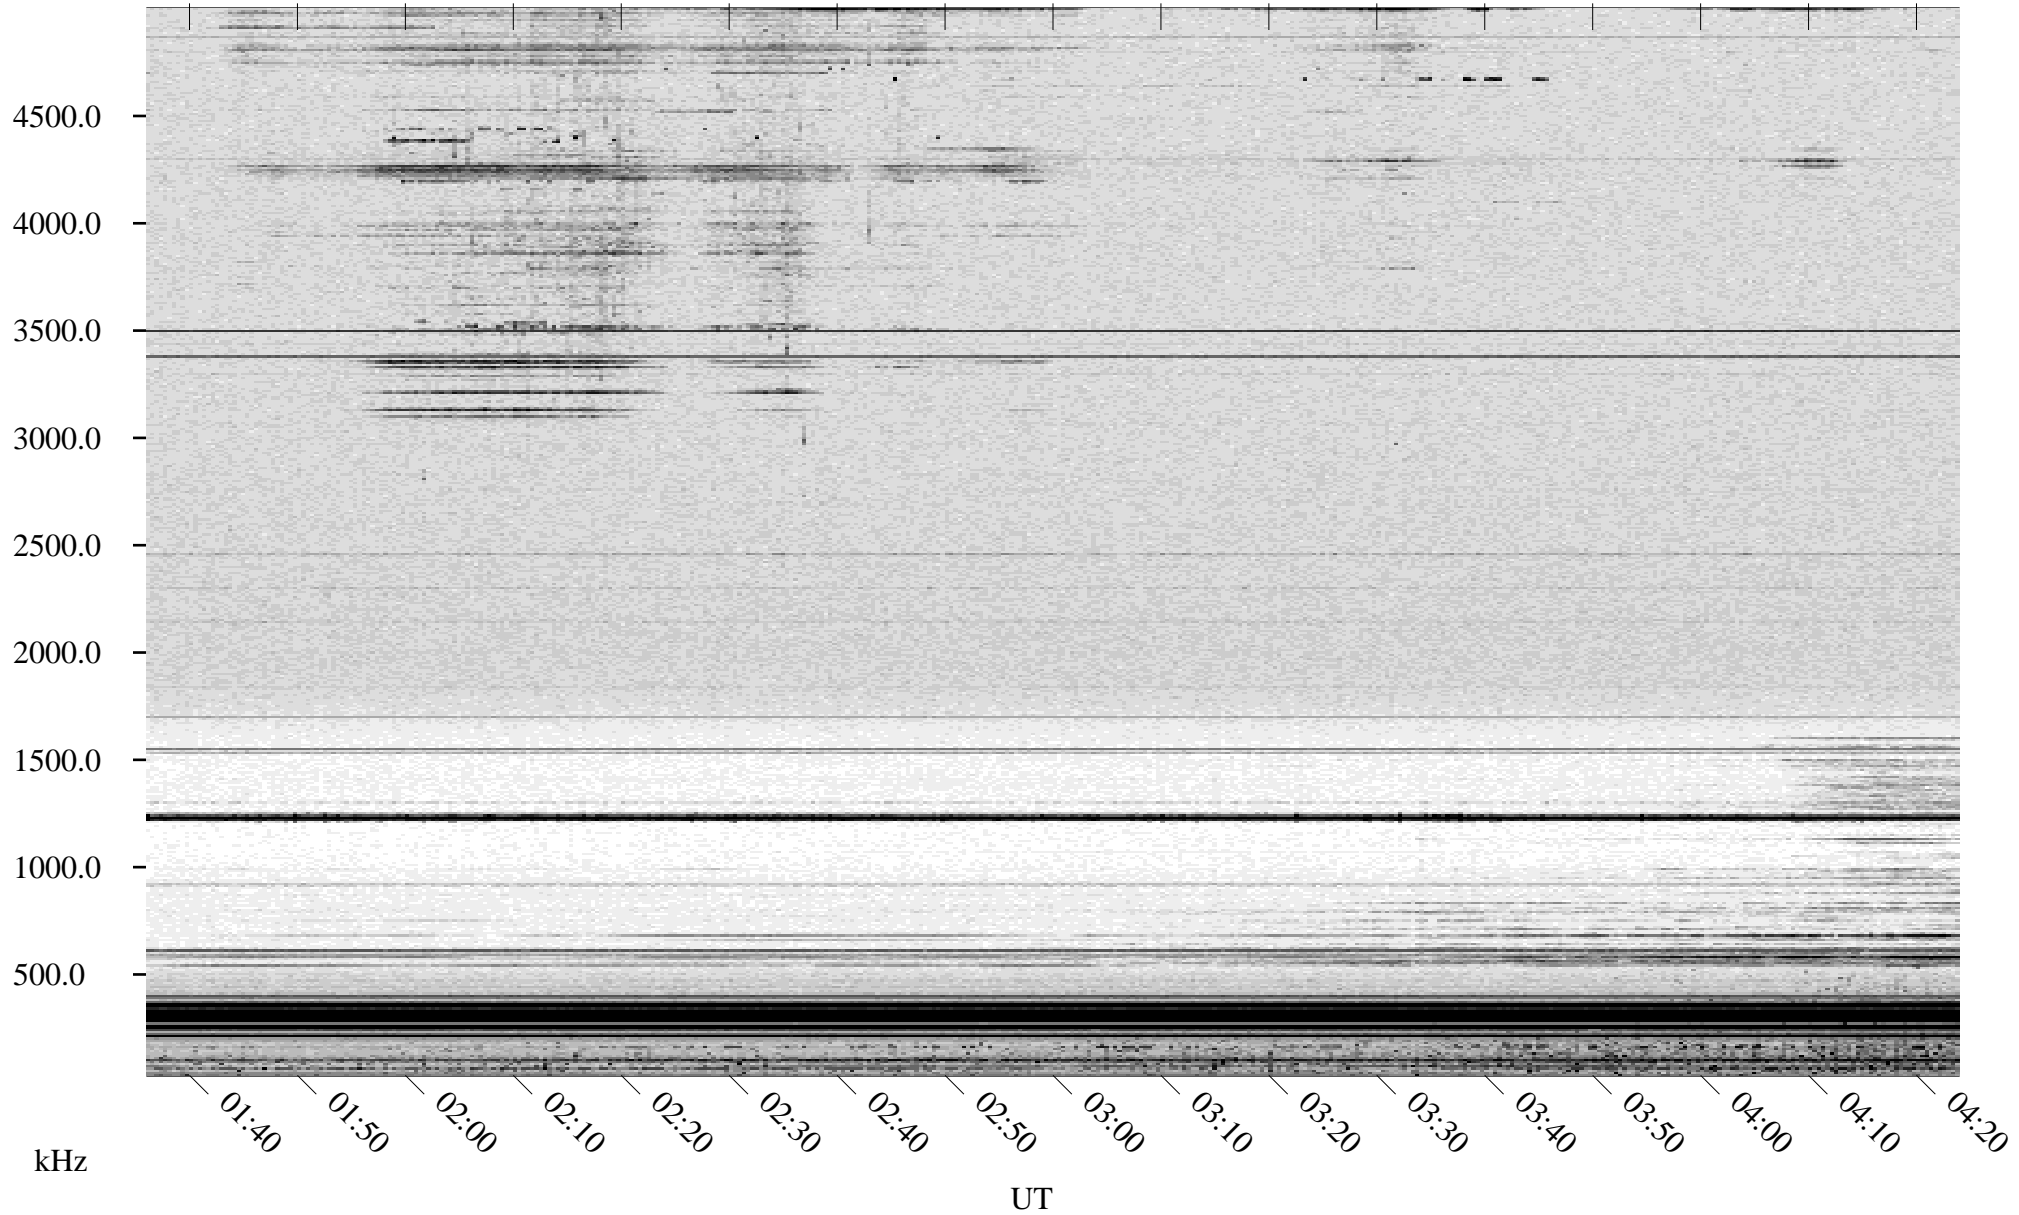

05/29/1998 Churchill, Manitoba

Linear Scale Black = 161 White = 15

ch98149l.r01m max_12

Page 1

05/29/1998 Churchill, Manitoba

Linear Scale Black = 161 White = 15

ch98149l.r01m max_12

Page 2

05/30/1998 Churchill, Manitoba

Linear Scale Black = 161 White = 15

ch98149l.r01m max_12

Page 3

05/30/1998 Churchill, Manitoba

Linear Scale Black = 161 White = 15

ch98149l.r01m max_12

Page 4

05/30/1998 Churchill, Manitoba

Linear Scale Black = 161 White = 15

ch98149l.r01m max_12

Page 5

05/30/1998 Churchill, Manitoba

Linear Scale Black = 161 White = 15

ch98149l.r01m max_12

Page 6

05/30/1998 Churchill, Manitoba

Linear Scale Black = 161 White = 15

ch98149l.r01m max_12

Page 7

05/30/1998 Churchill, Manitoba

Linear Scale Black = 161 White = 15

ch98149l.r01m max_12

Page 8