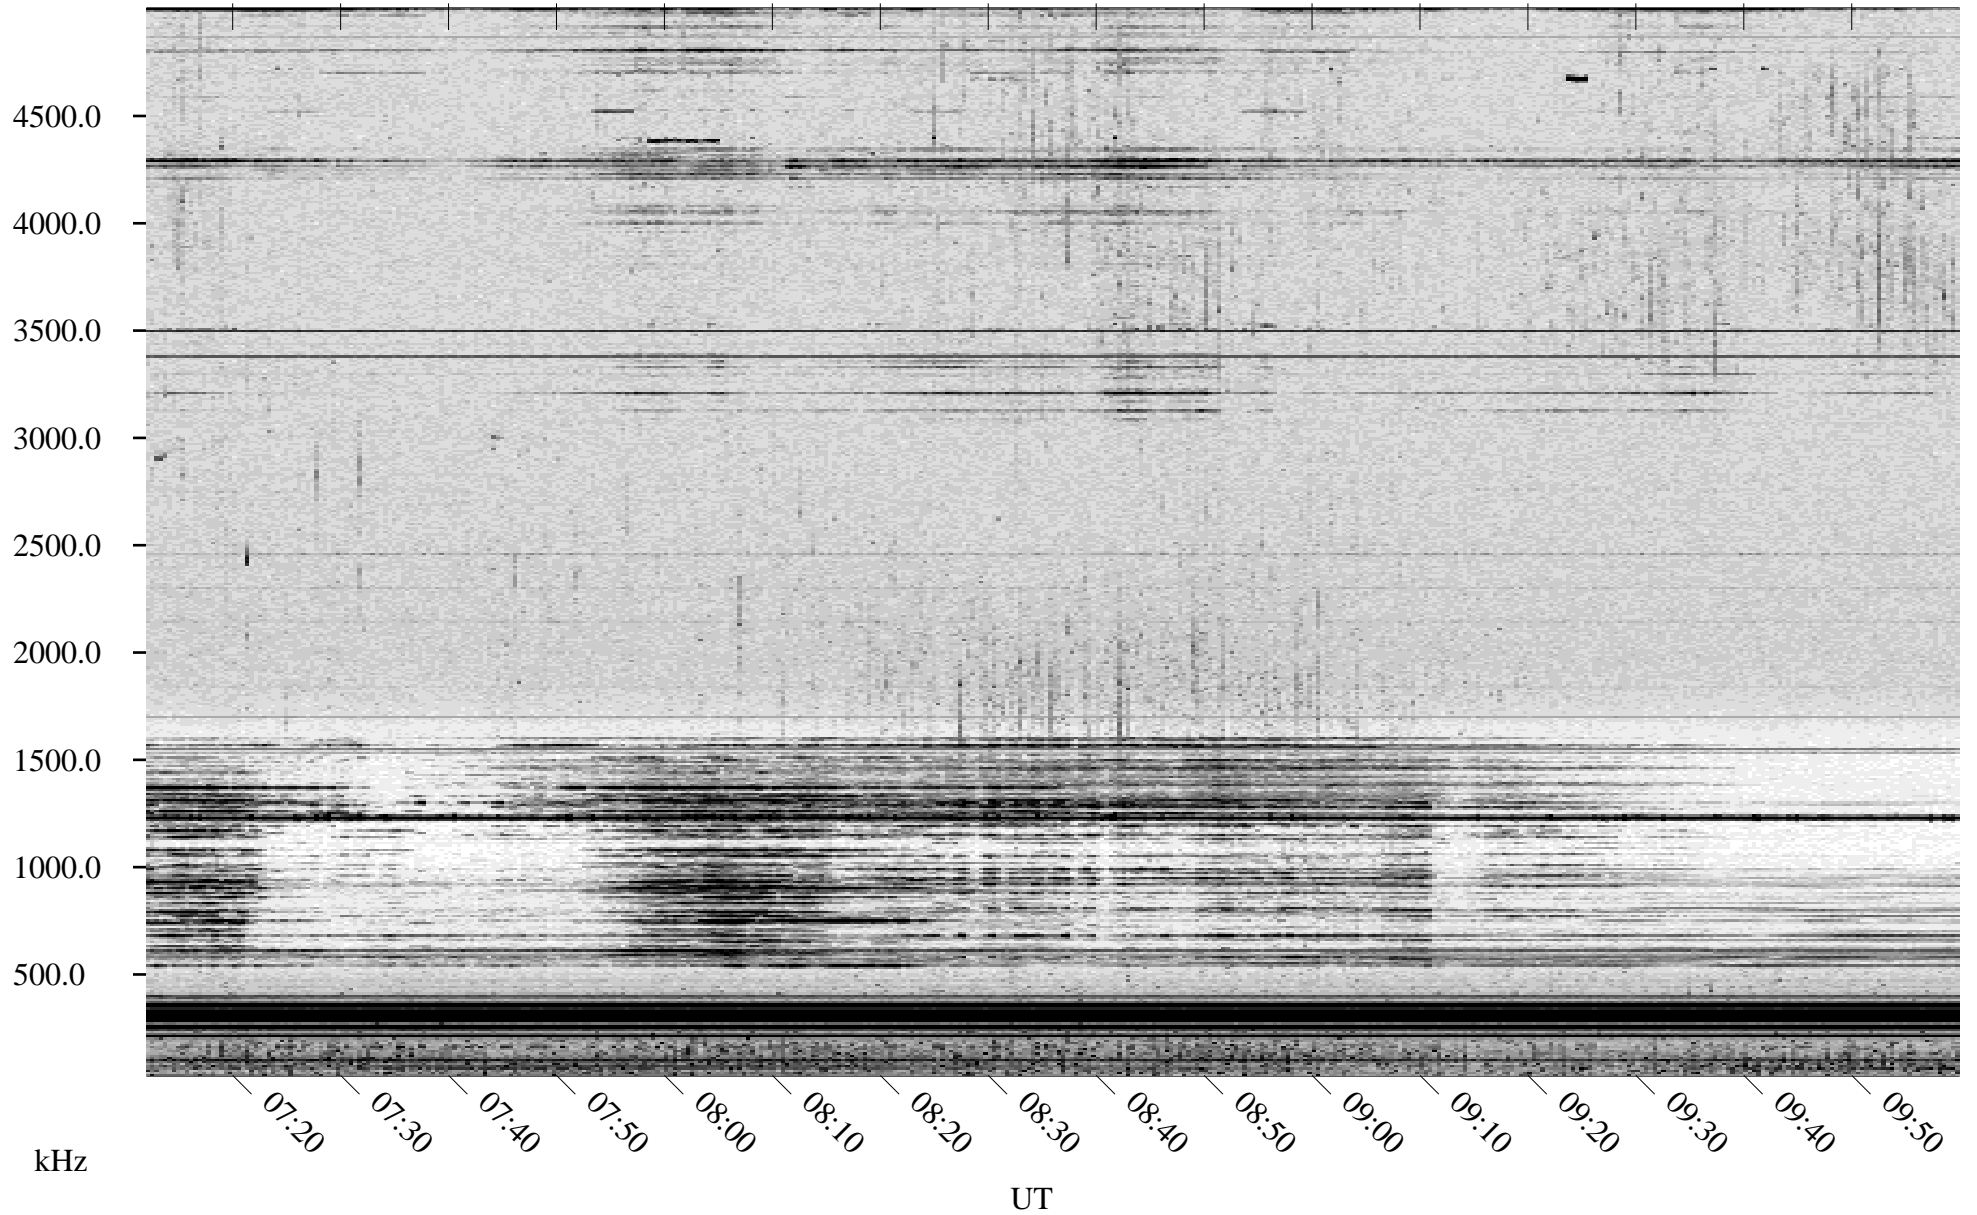

05/29/1998 Churchill, Manitoba

Linear Scale Black = 161 White = 15

ch98149l.r01m max_12

Page 1

05/29/1998 Churchill, Manitoba

Linear Scale Black = 161 White = 15

ch98149l.r01m max_12

Page 2

05/30/1998 Churchill, Manitoba

Linear Scale Black = 161 White = 15

ch98149l.r01m max_12

Page 3

05/30/1998 Churchill, Manitoba

Linear Scale Black = 161 White = 15

ch98149l.r01m max_12

Page 4

05/30/1998 Churchill, Manitoba

Linear Scale Black = 161 White = 15

ch98149l.r01m max_12

Page 5

05/30/1998 Churchill, Manitoba

Linear Scale Black = 161 White = 15

ch98149l.r01m max_12

Page 6

05/30/1998 Churchill, Manitoba

Linear Scale Black = 161 White = 15

ch98149l.r01m max_12

Page 7

05/30/1998 Churchill, Manitoba

Linear Scale Black = 161 White = 15

ch98149l.r01m max_12

Page 8