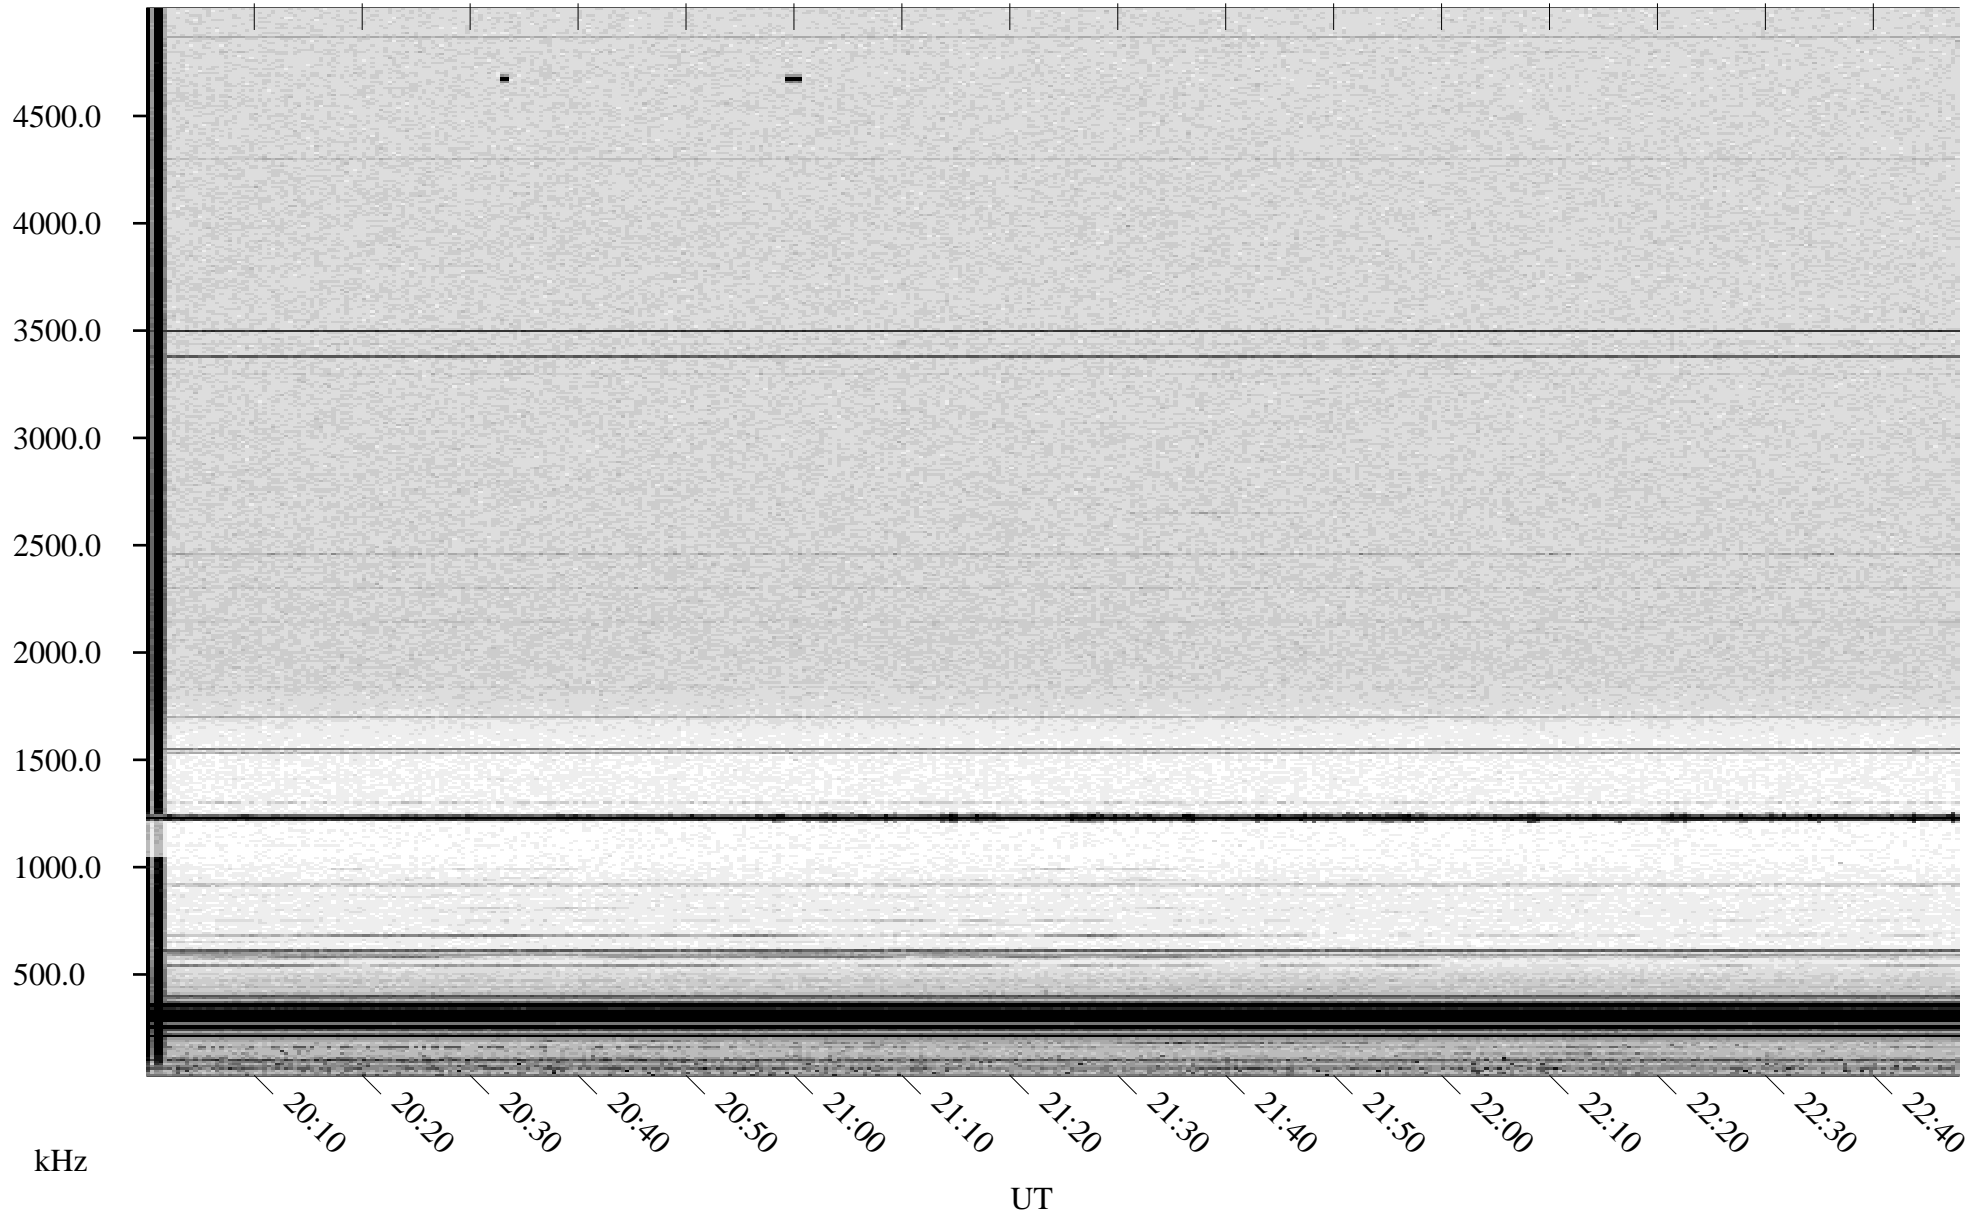

05/29/1998 Churchill, Manitoba

Linear Scale Black = 161 White = 15

ch98149l.r01m max_12

Page 1

05/29/1998 Churchill, Manitoba

Linear Scale Black = 161 White = 15

ch98149l.r01m max_12

Page 2

05/30/1998 Churchill, Manitoba

Linear Scale Black = 161 White = 15

ch98149l.r01m max_12

Page 3

05/30/1998 Churchill, Manitoba

Linear Scale Black = 161 White = 15

ch98149l.r01m max_12

Page 4

05/30/1998 Churchill, Manitoba

Linear Scale Black = 161 White = 15

ch98149l.r01m max_12

Page 5

05/30/1998 Churchill, Manitoba

Linear Scale Black = 161 White = 15

ch98149l.r01m max_12

Page 6

05/30/1998 Churchill, Manitoba

Linear Scale Black = 161 White = 15

ch98149l.r01m max_12

Page 7

05/30/1998 Churchill, Manitoba

Linear Scale Black = 161 White = 15

ch98149l.r01m max_12

Page 8