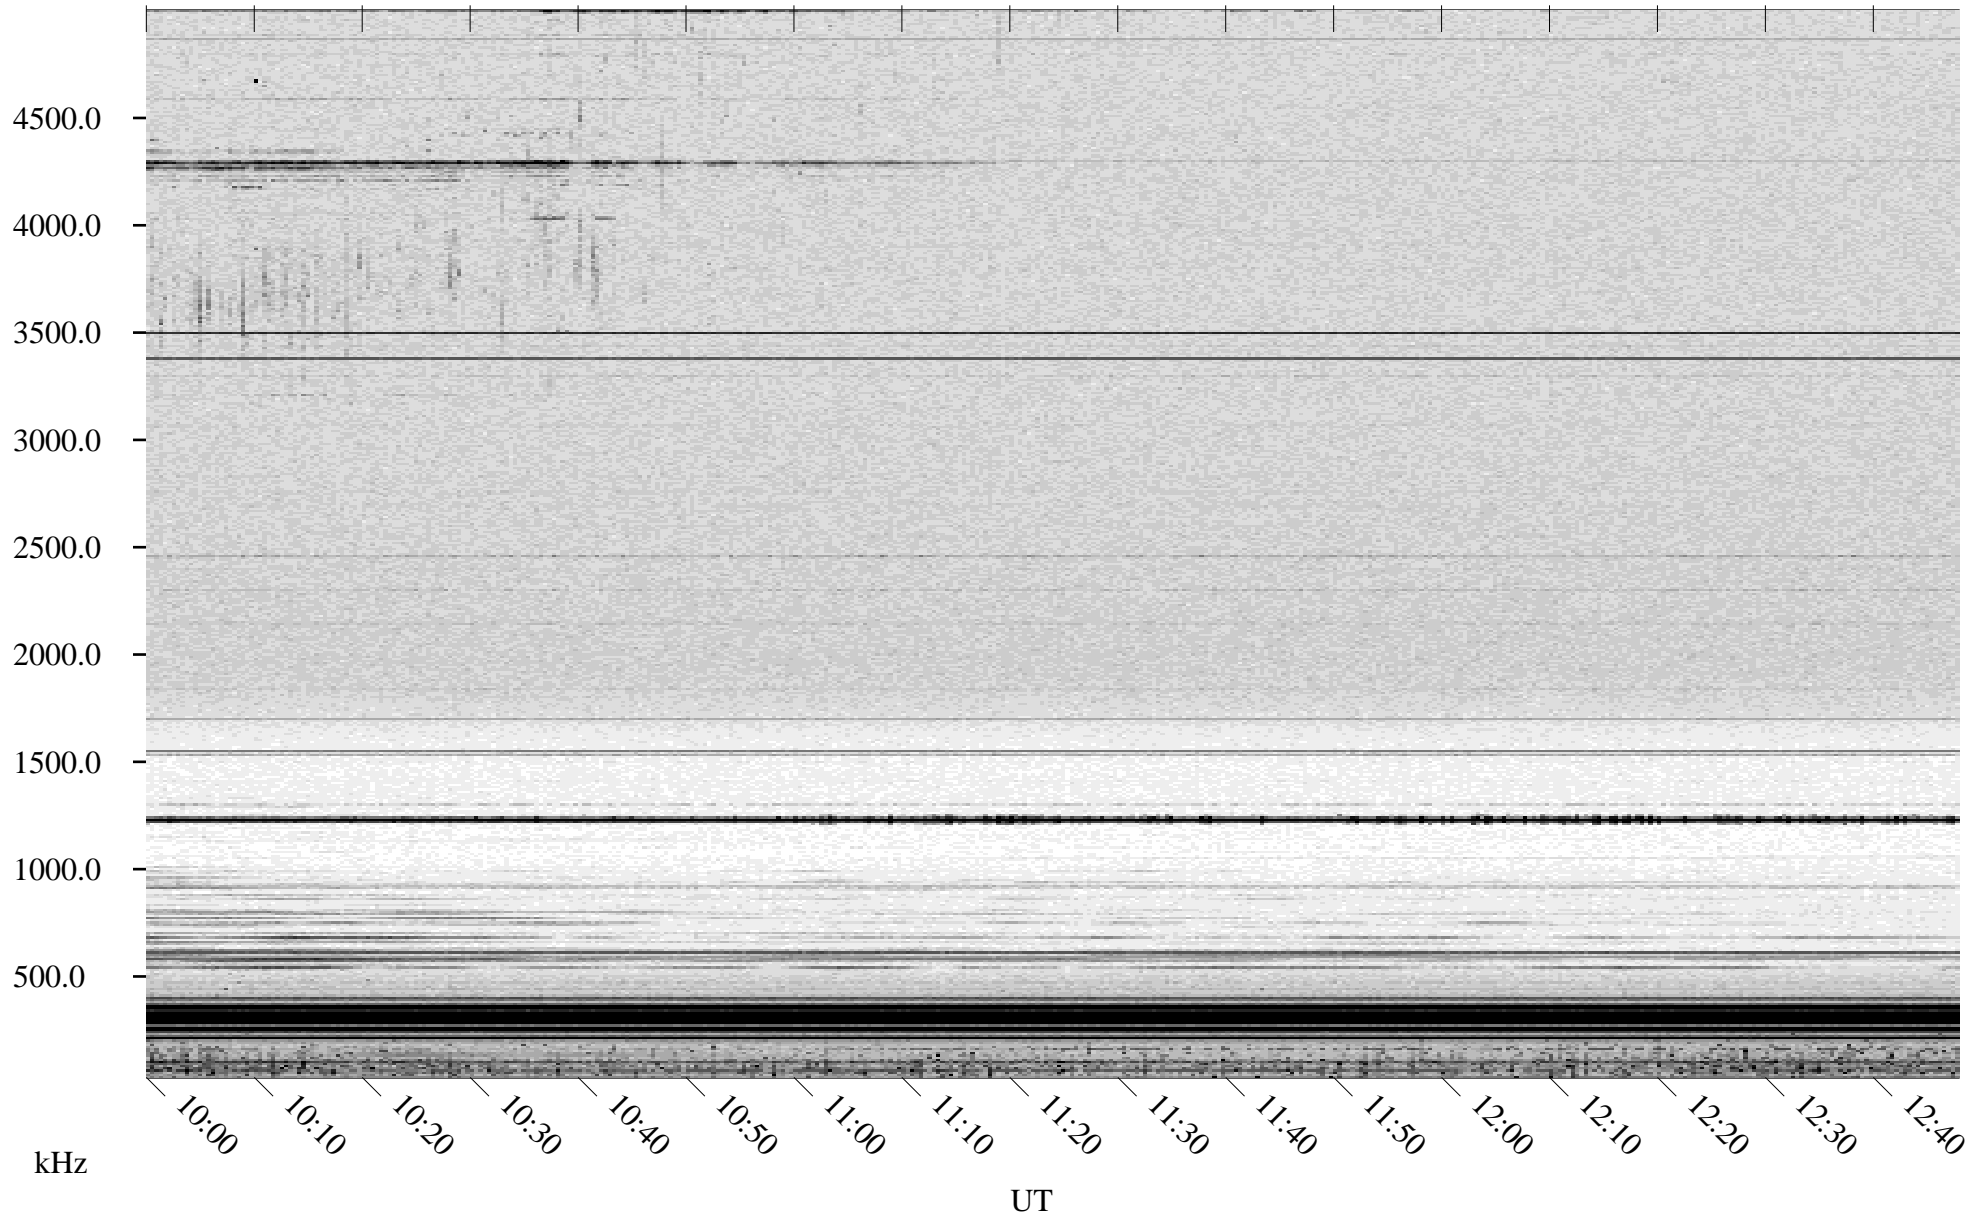

05/29/1998 Churchill, Manitoba

Linear Scale Black = 161 White = 15

ch98149l.r01m max_12

Page 1

05/29/1998 Churchill, Manitoba

Linear Scale Black = 161 White = 15

ch98149l.r01m max_12

Page 2

05/30/1998 Churchill, Manitoba

Linear Scale Black = 161 White = 15

ch98149l.r01m max_12

Page 3

05/30/1998 Churchill, Manitoba

Linear Scale Black = 161 White = 15

ch98149l.r01m max_12

Page 4

05/30/1998 Churchill, Manitoba

Linear Scale Black = 161 White = 15

ch98149l.r01m max_12

Page 5

05/30/1998 Churchill, Manitoba

Linear Scale Black = 161 White = 15

ch98149l.r01m max_12

Page 6

05/30/1998 Churchill, Manitoba

Linear Scale Black = 161 White = 15

ch98149l.r01m max_12

Page 7

05/30/1998 Churchill, Manitoba

Linear Scale Black = 161 White = 15

ch98149l.r01m max_12

Page 8