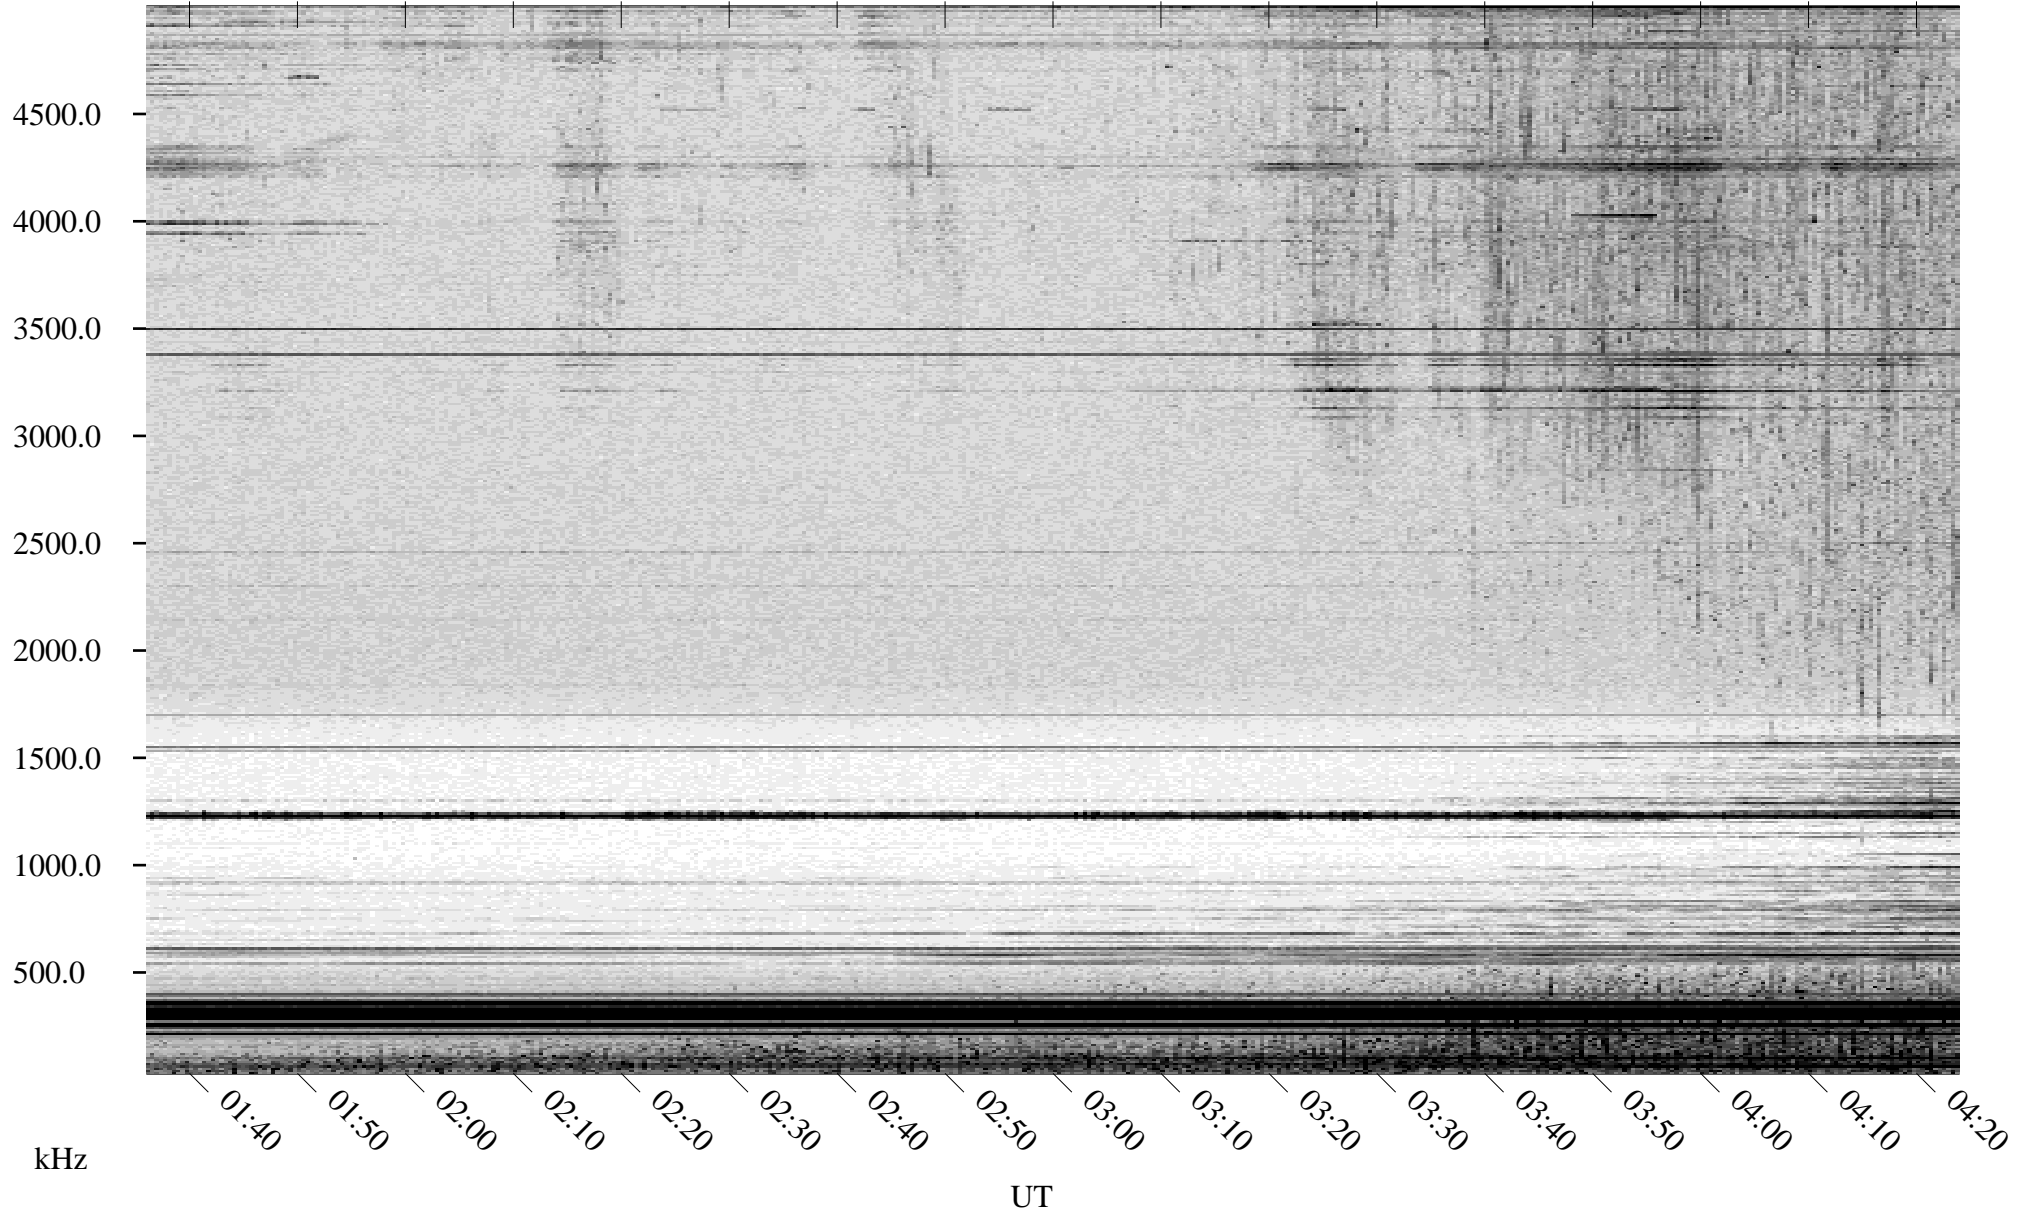

05/30/1998 Churchill, Manitoba

Linear Scale Black = 161 White = 15

ch98150l.r00m max_12

Page 1

05/30/1998 Churchill, Manitoba

Linear Scale Black = 161 White = 15

ch98150l.r00m max_12

Page 2

05/31/1998 Churchill, Manitoba

Linear Scale Black = 161 White = 15

ch98150l.r00m max_12

Page 3

05/31/1998 Churchill, Manitoba

Linear Scale Black = 161 White = 15

ch98150l.r00m max_12

Page 4

05/31/1998 Churchill, Manitoba

Linear Scale Black = 161 White = 15

ch98150l.r00m max_12

Page 5

05/31/1998 Churchill, Manitoba

Linear Scale Black = 161 White = 15

ch98150l.r00m max_12

Page 6

05/31/1998 Churchill, Manitoba

Linear Scale Black = 161 White = 15

ch98150l.r00m max_12

Page 7

05/31/1998 Churchill, Manitoba

Linear Scale Black = 161 White = 15

ch98150l.r00m max_12

Page 8