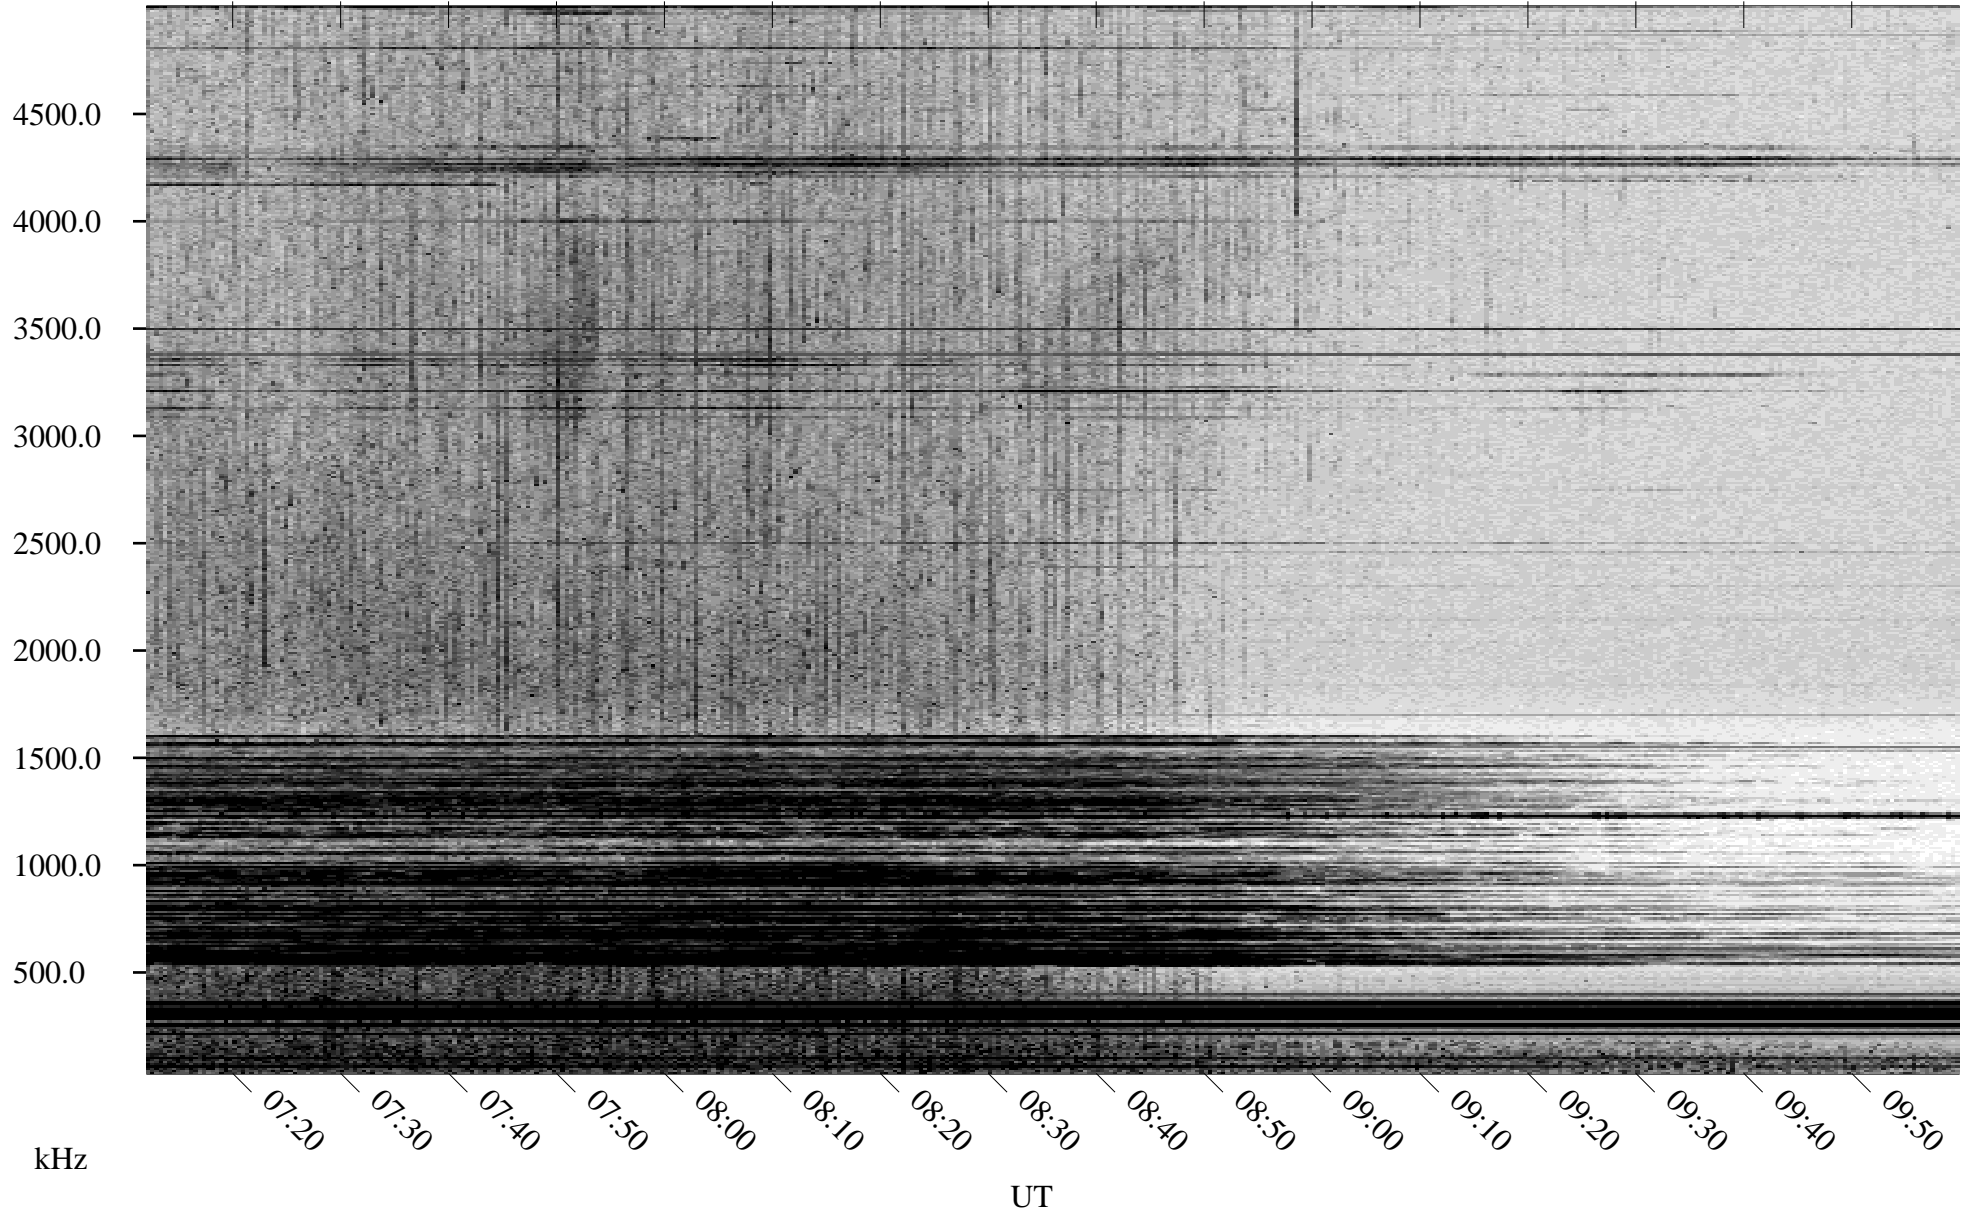

05/30/1998 Churchill, Manitoba

Linear Scale Black = 161 White = 15

ch98150l.r00m max_12

Page 1

05/30/1998 Churchill, Manitoba

Linear Scale Black = 161 White = 15

ch98150l.r00m max_12

Page 2

05/31/1998 Churchill, Manitoba

Linear Scale Black = 161 White = 15

ch98150l.r00m max_12

Page 3

05/31/1998 Churchill, Manitoba

Linear Scale Black = 161 White = 15

ch98150l.r00m max_12

Page 4

05/31/1998 Churchill, Manitoba

Linear Scale Black = 161 White = 15

ch98150l.r00m max_12

Page 5

05/31/1998 Churchill, Manitoba

Linear Scale Black = 161 White = 15

ch98150l.r00m max_12

Page 6

05/31/1998 Churchill, Manitoba

Linear Scale Black = 161 White = 15

ch98150l.r00m max_12

Page 7

05/31/1998 Churchill, Manitoba

Linear Scale Black = 161 White = 15

ch98150l.r00m max_12

Page 8