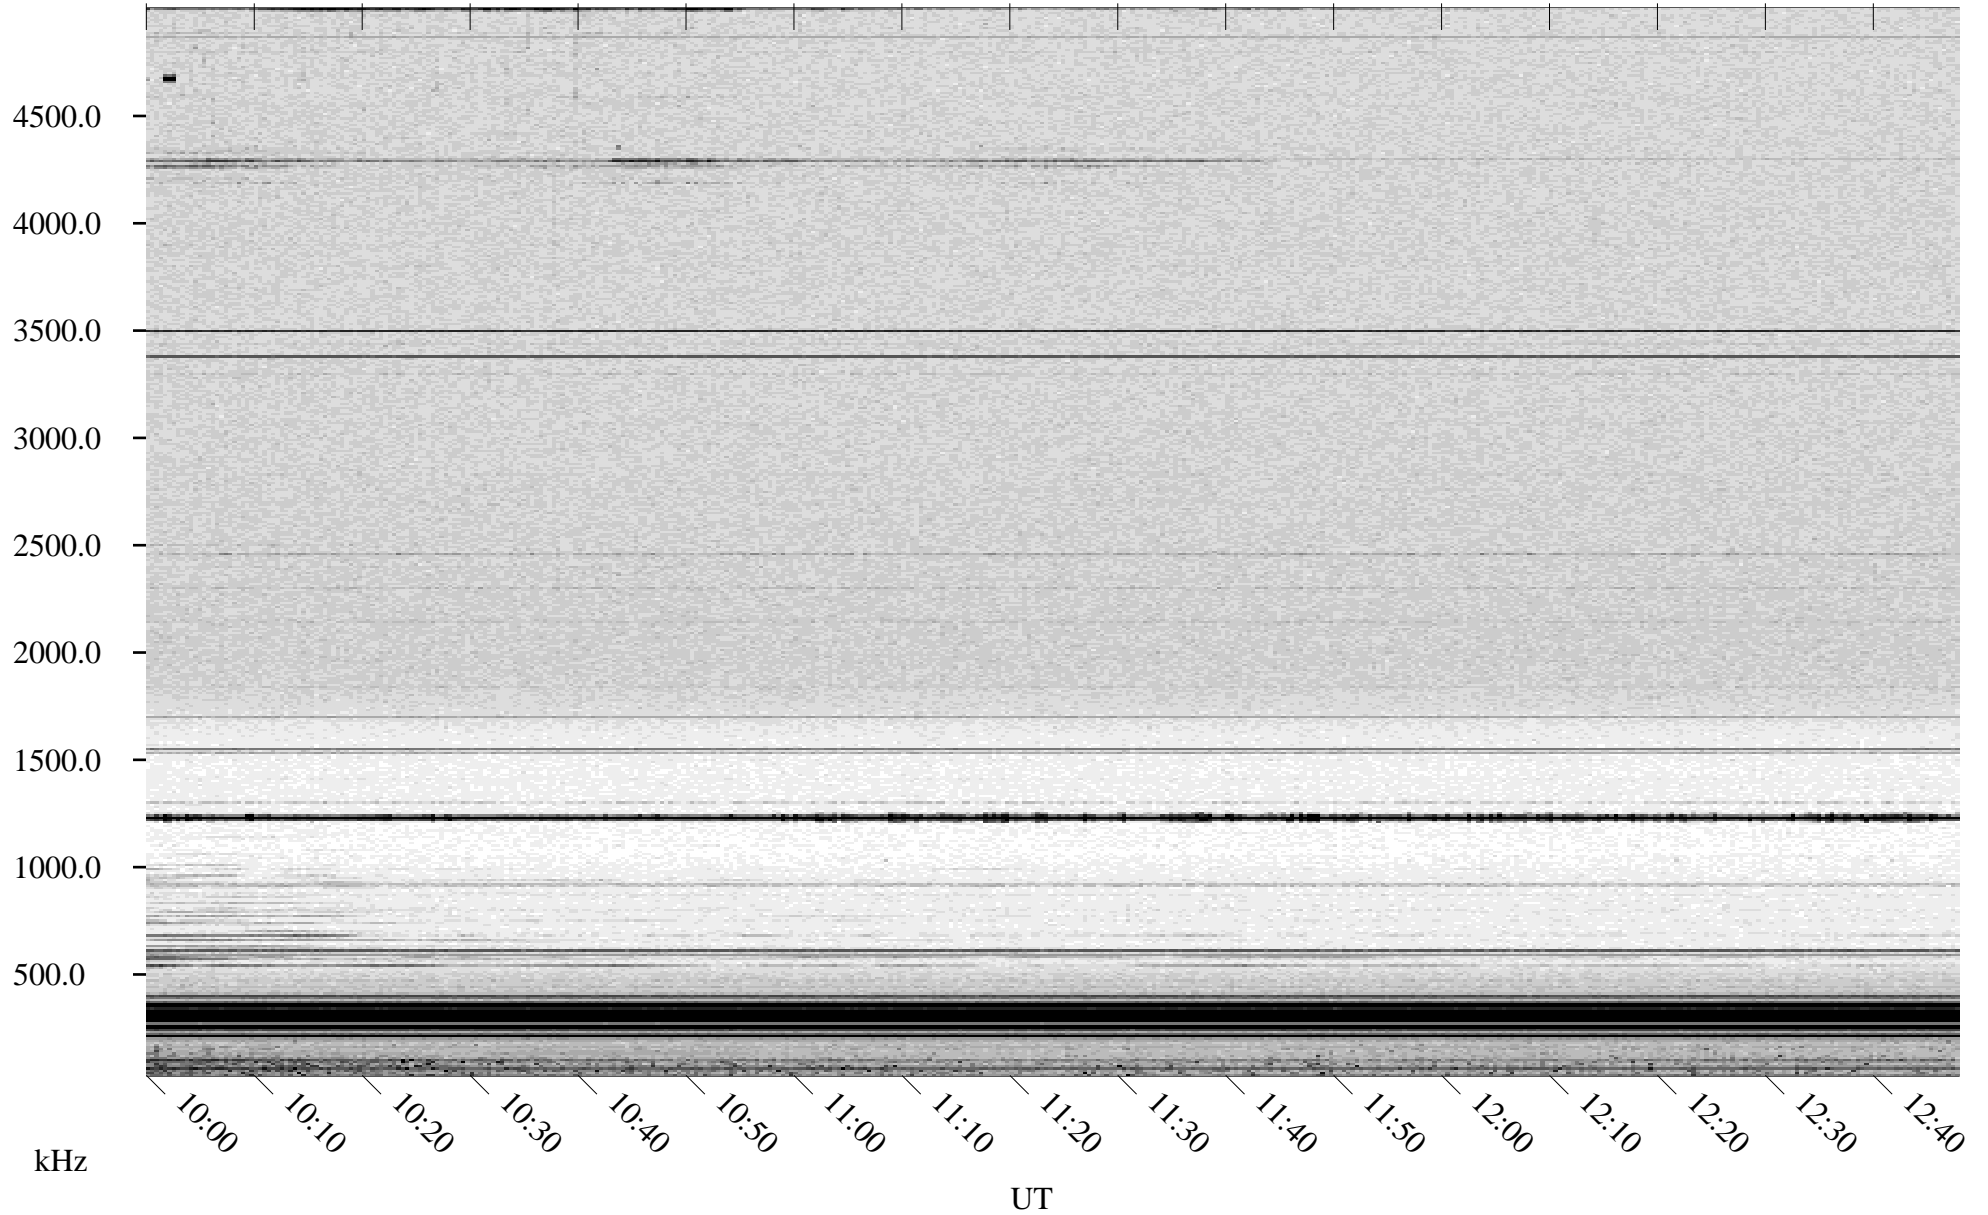

05/30/1998 Churchill, Manitoba

Linear Scale Black = 161 White = 15

ch98150l.r00m max_12

Page 1

05/30/1998 Churchill, Manitoba

Linear Scale Black = 161 White = 15

ch98150l.r00m max_12

Page 2

05/31/1998 Churchill, Manitoba

Linear Scale Black = 161 White = 15

ch98150l.r00m max_12

Page 3

05/31/1998 Churchill, Manitoba

Linear Scale Black = 161 White = 15

ch98150l.r00m max_12

Page 4

05/31/1998 Churchill, Manitoba

Linear Scale Black = 161 White = 15

ch98150l.r00m max_12

Page 5

05/31/1998 Churchill, Manitoba

Linear Scale Black = 161 White = 15

ch98150l.r00m max_12

Page 6

05/31/1998 Churchill, Manitoba

Linear Scale Black = 161 White = 15

ch98150l.r00m max_12

Page 7

05/31/1998 Churchill, Manitoba

Linear Scale Black = 161 White = 15

ch98150l.r00m max_12

Page 8