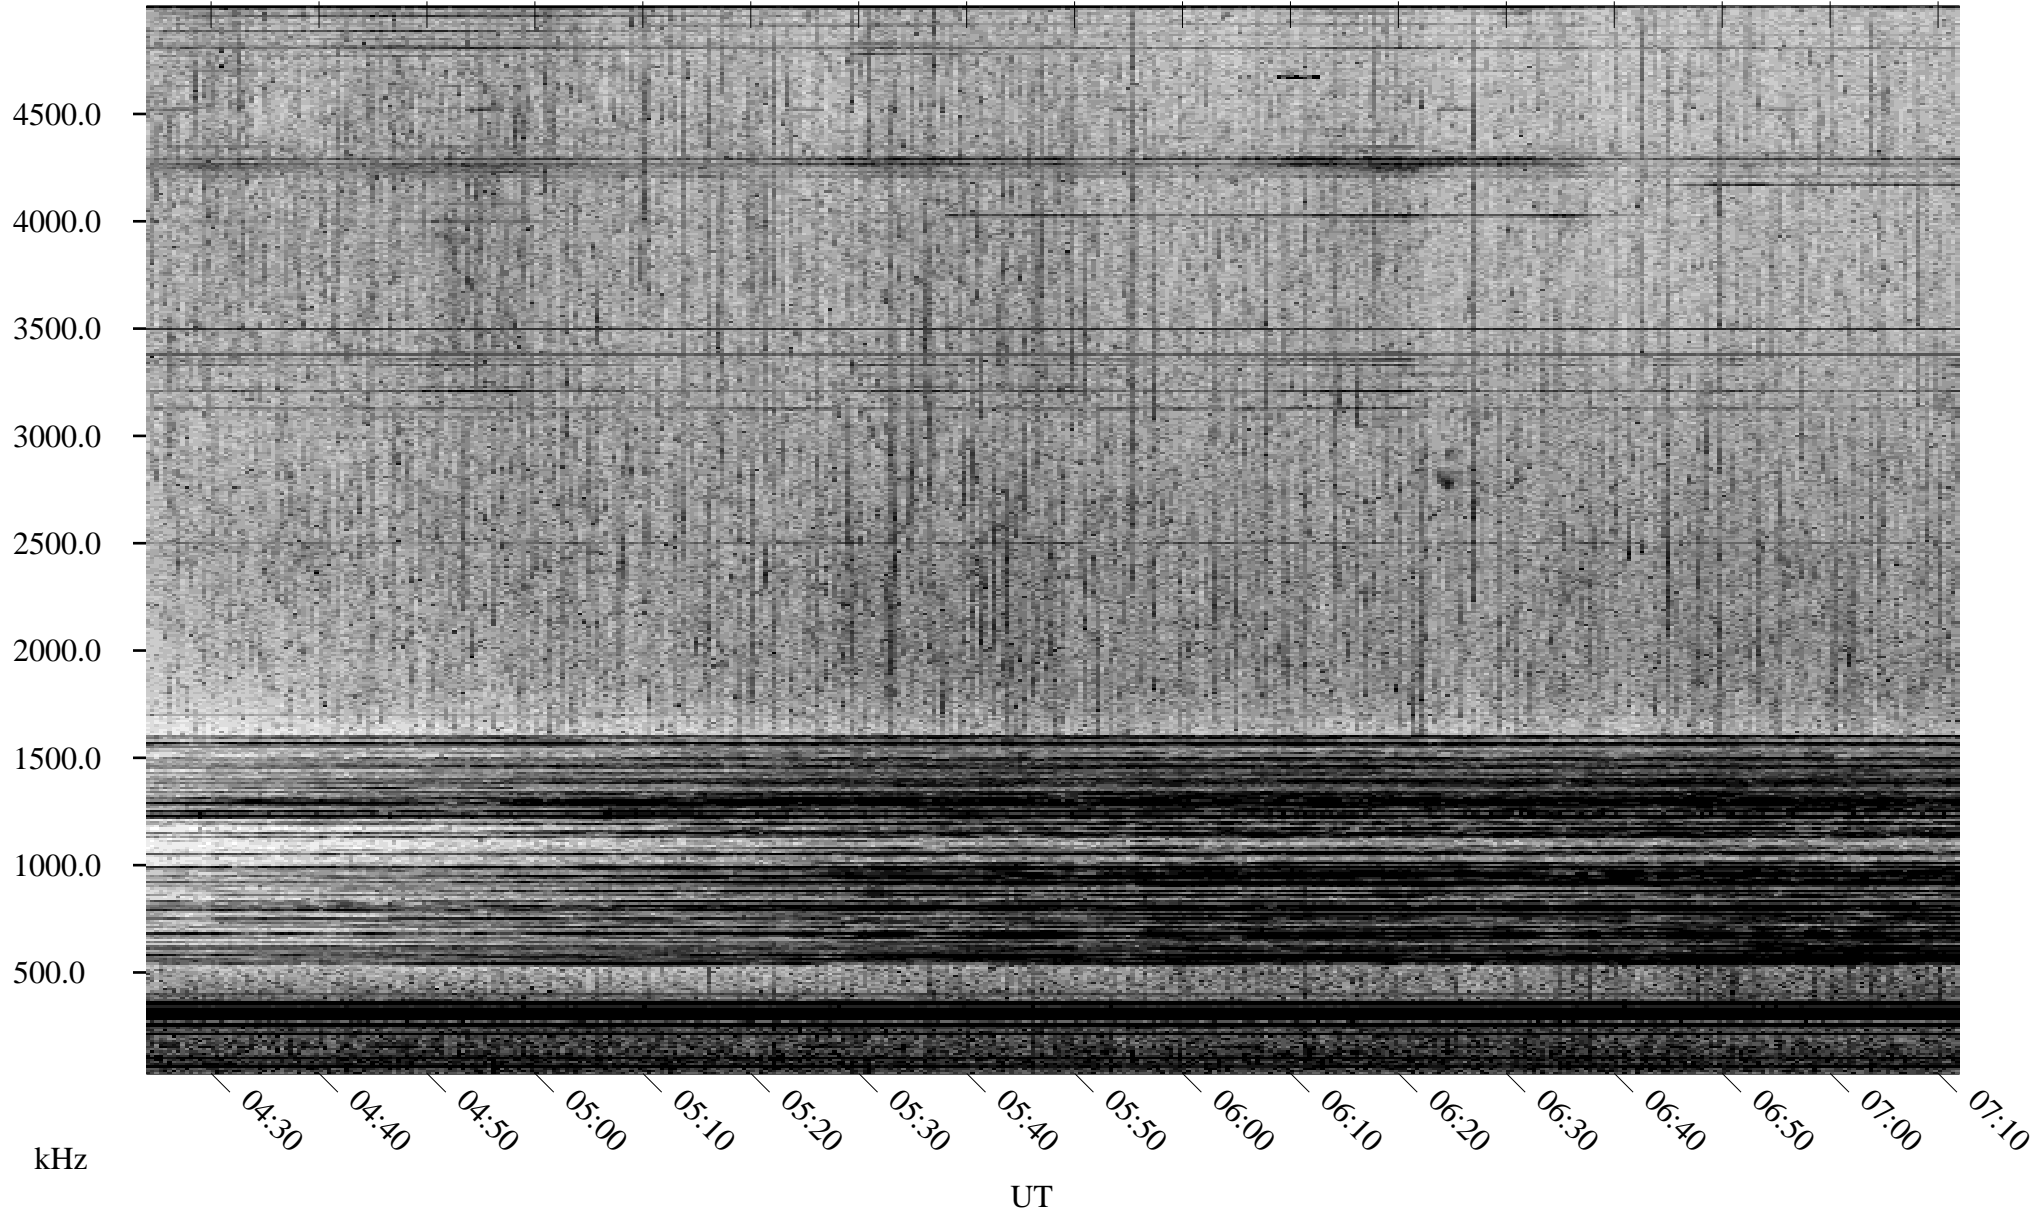

05/30/1998 Churchill, Manitoba

Linear Scale Black = 161 White = 15

ch98150l.r00m max_12

Page 1

05/30/1998 Churchill, Manitoba

Linear Scale Black = 161 White = 15

ch98150l.r00m max_12

Page 2

05/31/1998 Churchill, Manitoba

Linear Scale Black = 161 White = 15

ch98150l.r00m max_12

Page 3

05/31/1998 Churchill, Manitoba

Linear Scale Black = 161 White = 15

ch98150l.r00m max_12

Page 4

05/31/1998 Churchill, Manitoba

Linear Scale Black = 161 White = 15

ch98150l.r00m max_12

Page 5

05/31/1998 Churchill, Manitoba

Linear Scale Black = 161 White = 15

ch98150l.r00m max_12

Page 6

05/31/1998 Churchill, Manitoba

Linear Scale Black = 161 White = 15

ch98150l.r00m max_12

Page 7

05/31/1998 Churchill, Manitoba

Linear Scale Black = 161 White = 15

ch98150l.r00m max_12

Page 8