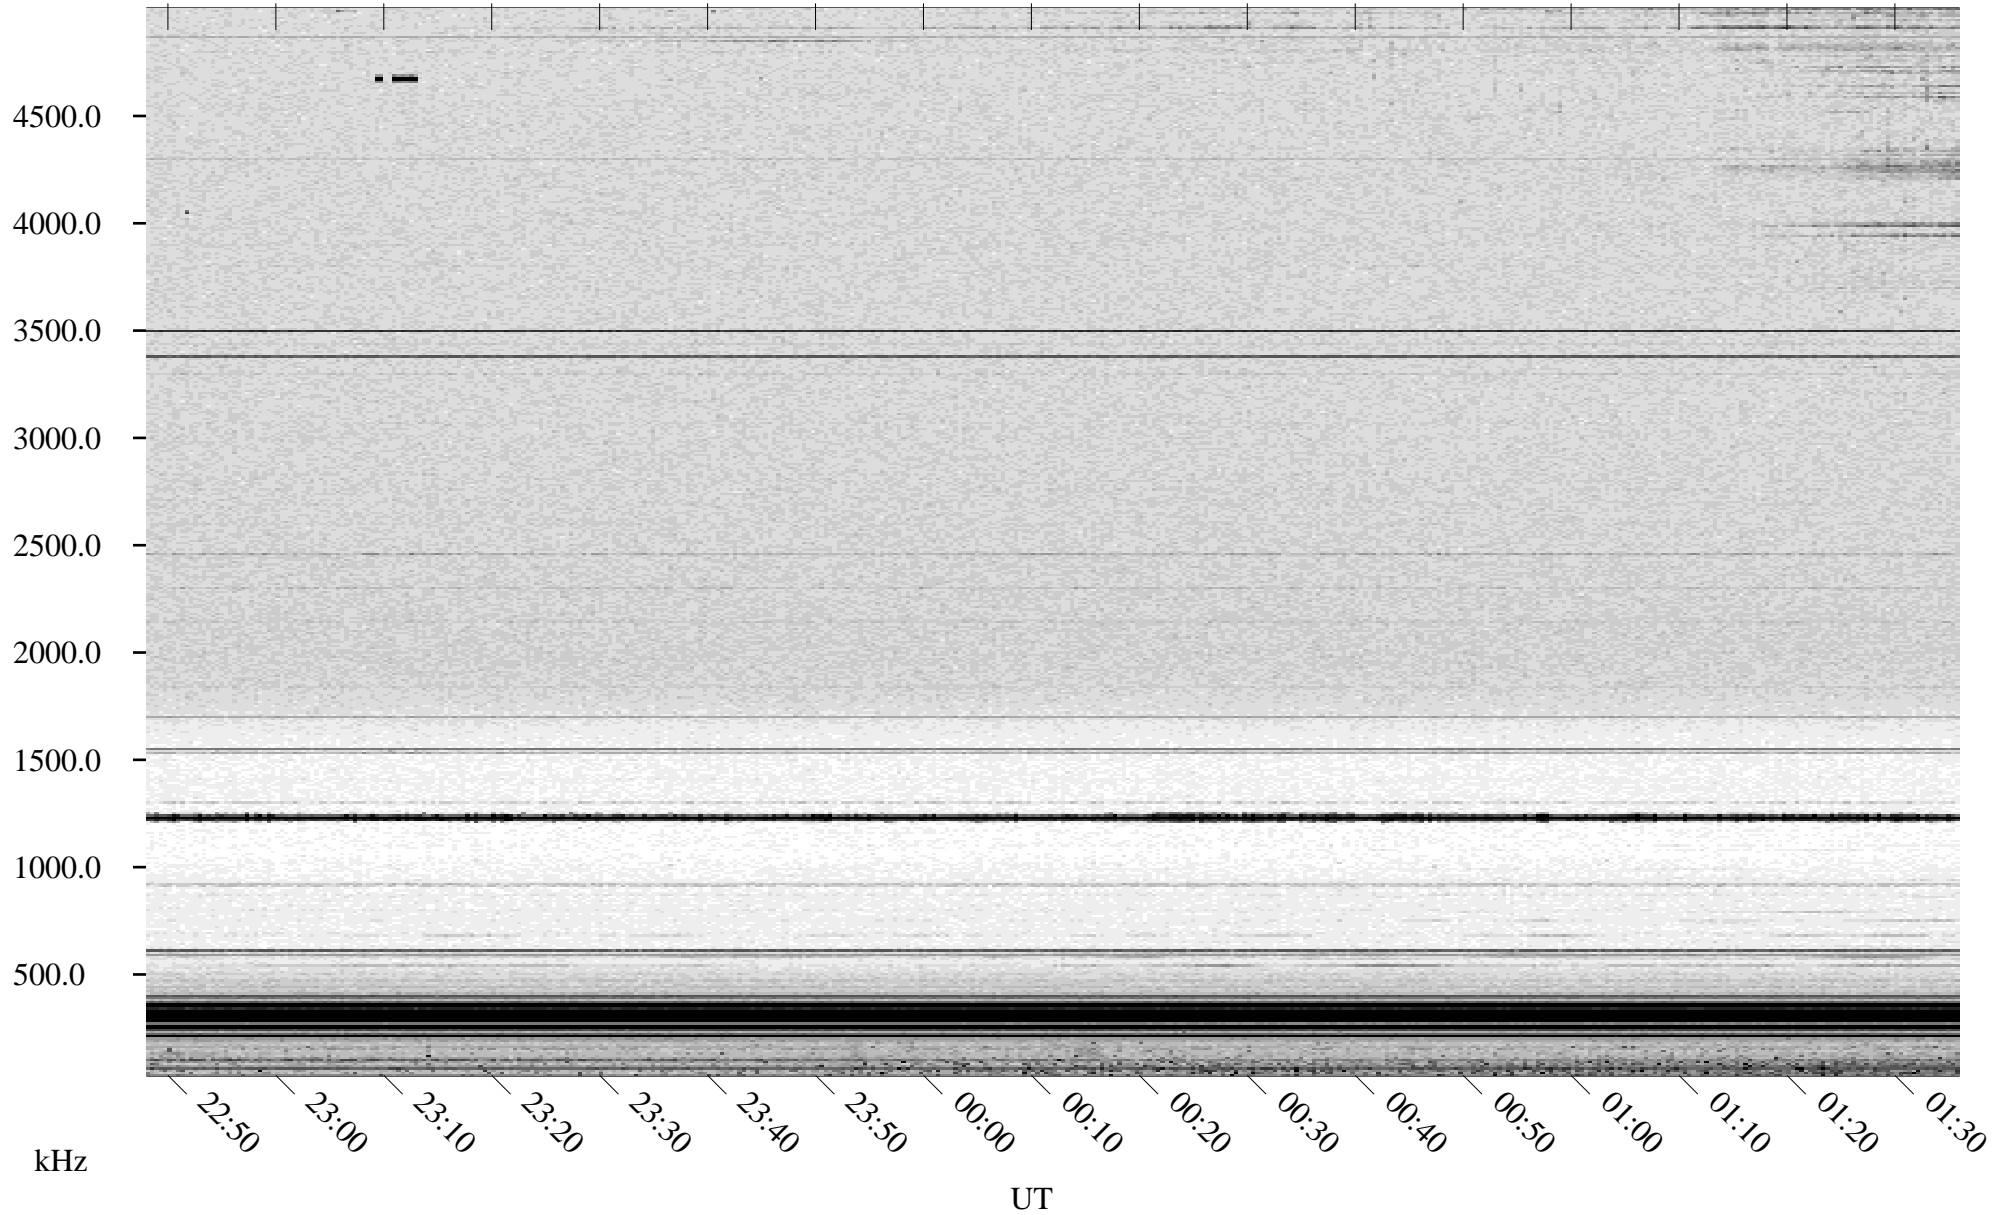

05/30/1998 Churchill, Manitoba

Linear Scale Black = 161 White = 15

ch98150l.r00m max_12

Page 1

05/30/1998 Churchill, Manitoba

Linear Scale Black = 161 White = 15

ch98150l.r00m max_12

Page 2

05/31/1998 Churchill, Manitoba

Linear Scale Black = 161 White = 15

ch98150l.r00m max_12

Page 3

05/31/1998 Churchill, Manitoba

Linear Scale Black = 161 White = 15

ch98150l.r00m max_12

Page 4

05/31/1998 Churchill, Manitoba

Linear Scale Black = 161 White = 15

ch98150l.r00m max_12

Page 5

05/31/1998 Churchill, Manitoba

Linear Scale Black = 161 White = 15

ch98150l.r00m max_12

Page 6

05/31/1998 Churchill, Manitoba

Linear Scale Black = 161 White = 15

ch98150l.r00m max_12

Page 7

05/31/1998 Churchill, Manitoba

Linear Scale Black = 161 White = 15

ch98150l.r00m max_12

Page 8