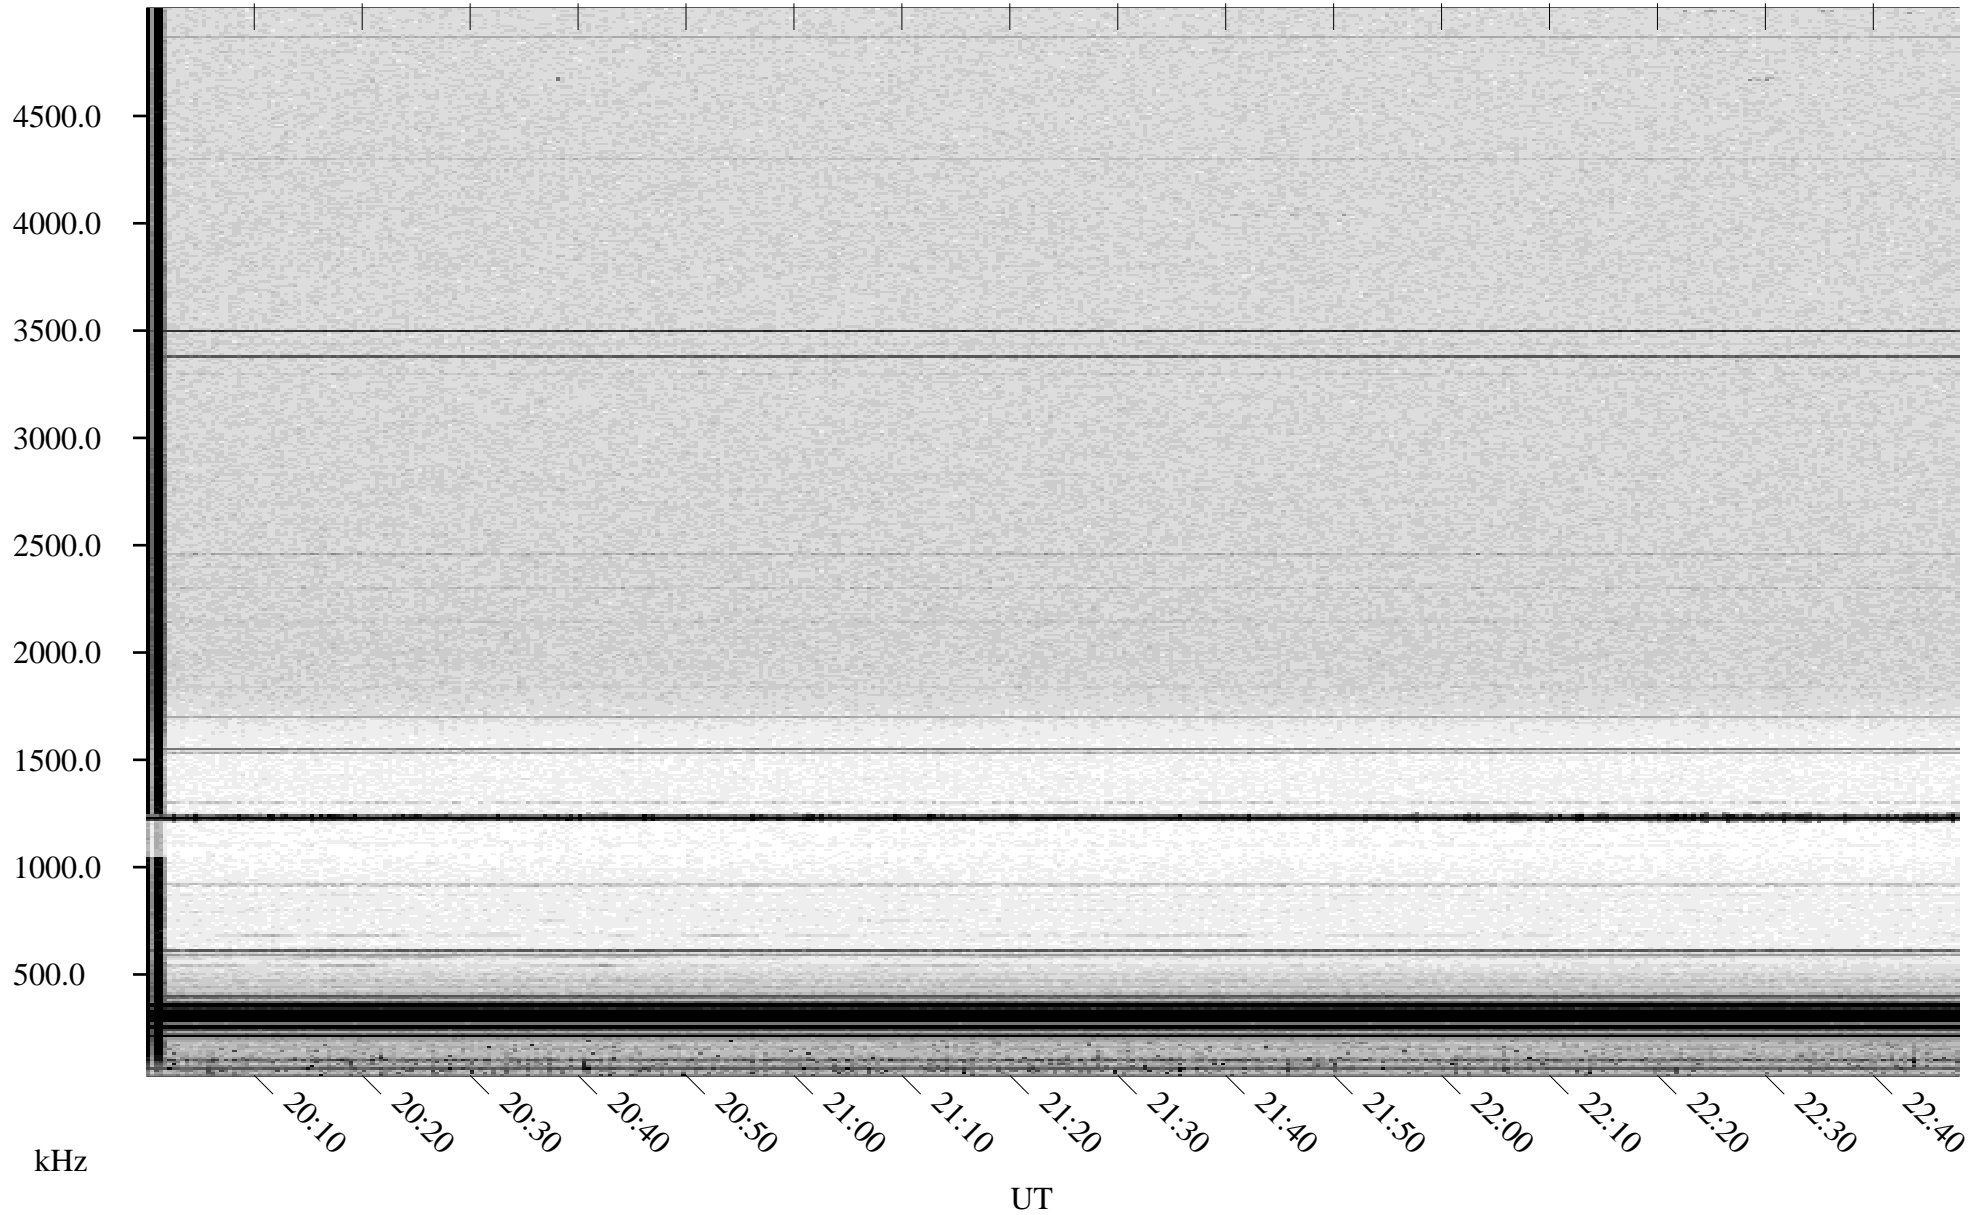

05/30/1998 Churchill, Manitoba

Linear Scale Black = 161 White = 15

ch98150l.r00m max_12

Page 1

05/30/1998 Churchill, Manitoba

Linear Scale Black = 161 White = 15

ch98150l.r00m max_12

Page 2

05/31/1998 Churchill, Manitoba

Linear Scale Black = 161 White = 15

ch98150l.r00m max_12

Page 3

05/31/1998 Churchill, Manitoba

Linear Scale Black = 161 White = 15

ch98150l.r00m max_12

Page 4

05/31/1998 Churchill, Manitoba

Linear Scale Black = 161 White = 15

ch98150l.r00m max_12

Page 5

05/31/1998 Churchill, Manitoba

Linear Scale Black = 161 White = 15

ch98150l.r00m max_12

Page 6

05/31/1998 Churchill, Manitoba

Linear Scale Black = 161 White = 15

ch98150l.r00m max_12

Page 7

05/31/1998 Churchill, Manitoba

Linear Scale Black = 161 White = 15

ch98150l.r00m max_12

Page 8