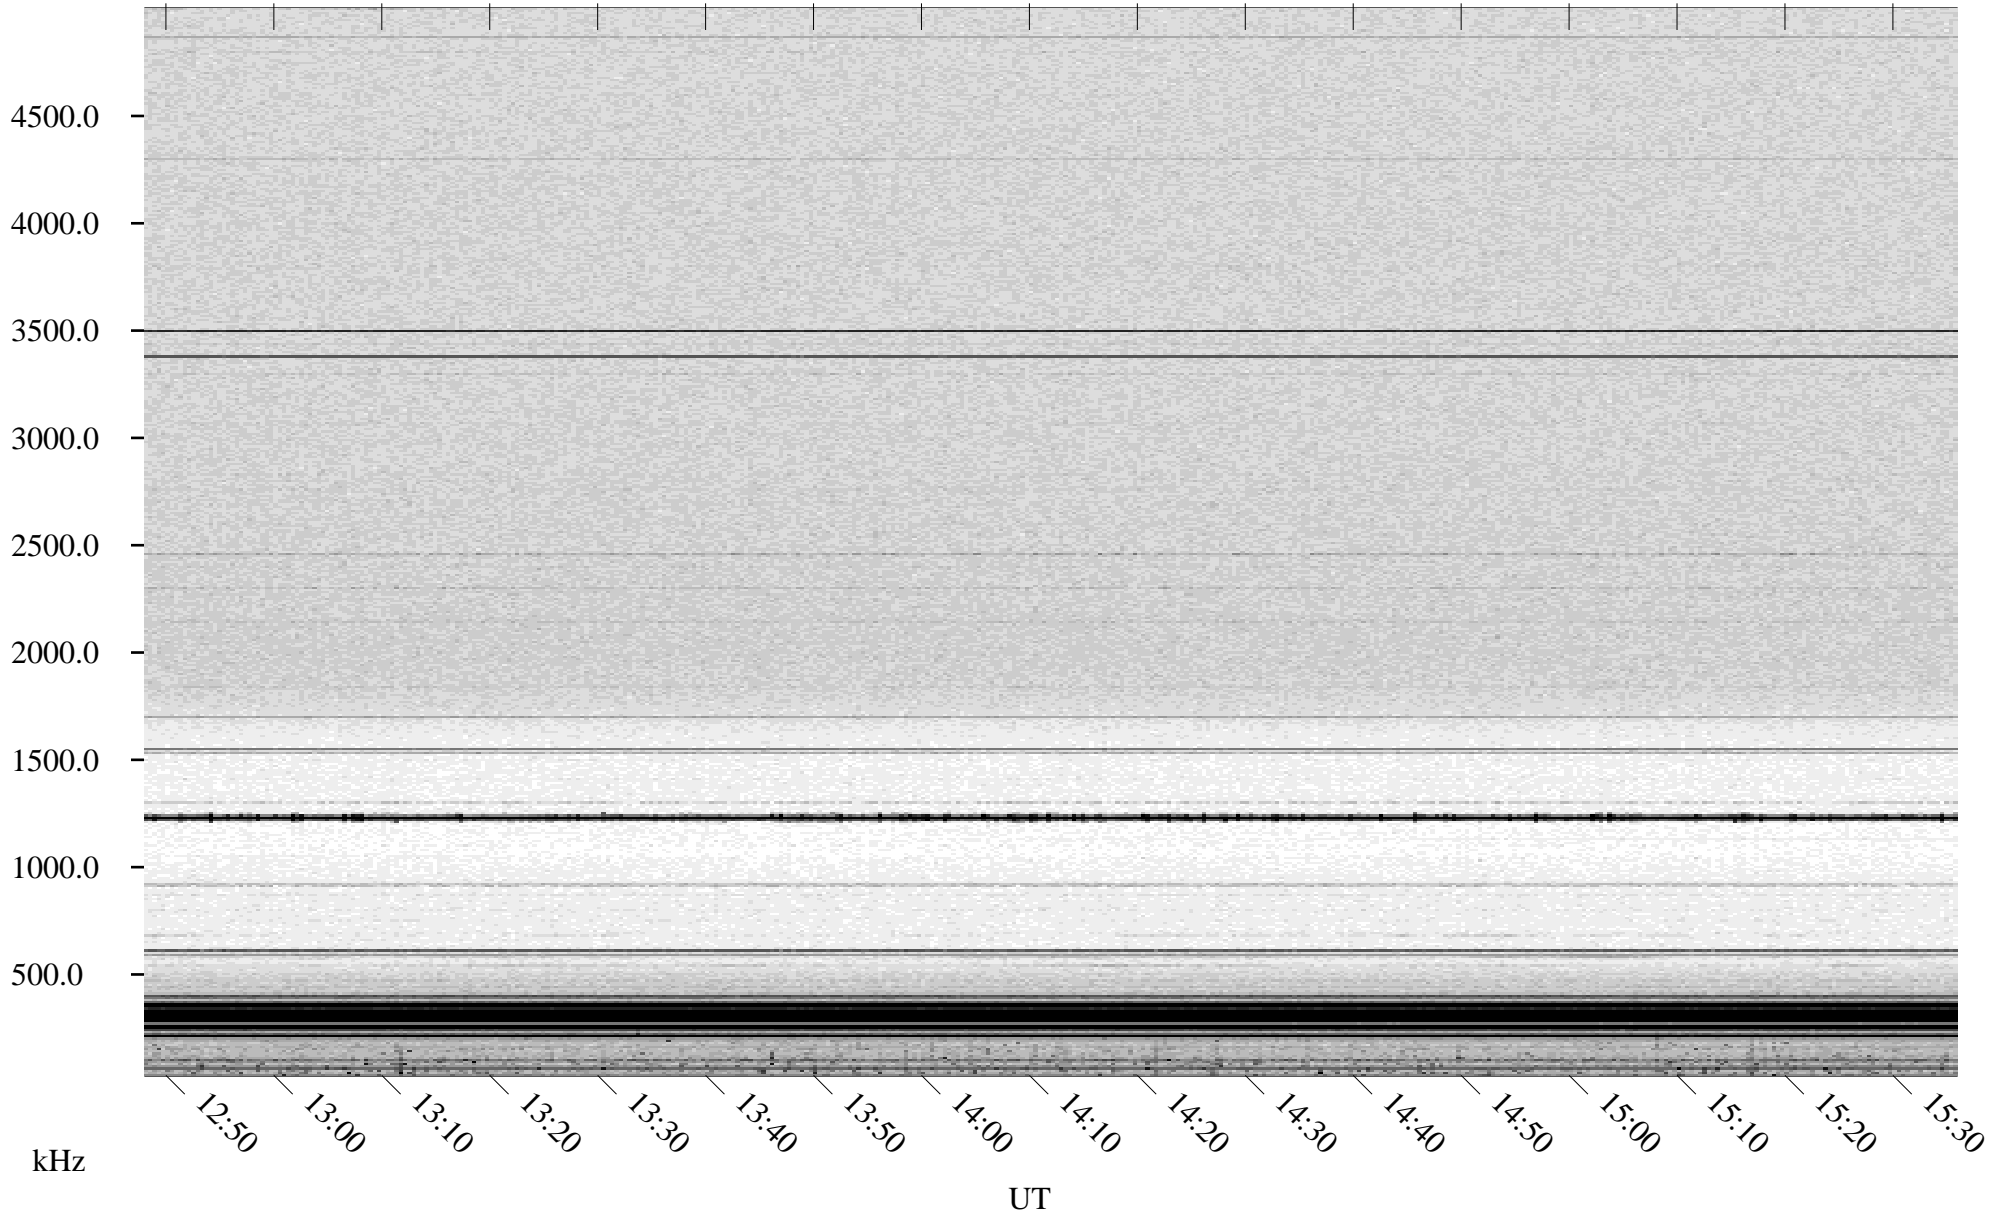

05/30/1998 Churchill, Manitoba

Linear Scale Black = 161 White = 15

ch98150l.r00m max_12

Page 1

05/30/1998 Churchill, Manitoba

Linear Scale Black = 161 White = 15

ch98150l.r00m max_12

Page 2

05/31/1998 Churchill, Manitoba

Linear Scale Black = 161 White = 15

ch98150l.r00m max_12

Page 3

05/31/1998 Churchill, Manitoba

Linear Scale Black = 161 White = 15

ch98150l.r00m max_12

Page 4

05/31/1998 Churchill, Manitoba

Linear Scale Black = 161 White = 15

ch98150l.r00m max_12

Page 5

05/31/1998 Churchill, Manitoba

Linear Scale Black = 161 White = 15

ch98150l.r00m max_12

Page 6

05/31/1998 Churchill, Manitoba

Linear Scale Black = 161 White = 15

ch98150l.r00m max_12

Page 7

05/31/1998 Churchill, Manitoba

Linear Scale Black = 161 White = 15

ch98150l.r00m max_12

Page 8