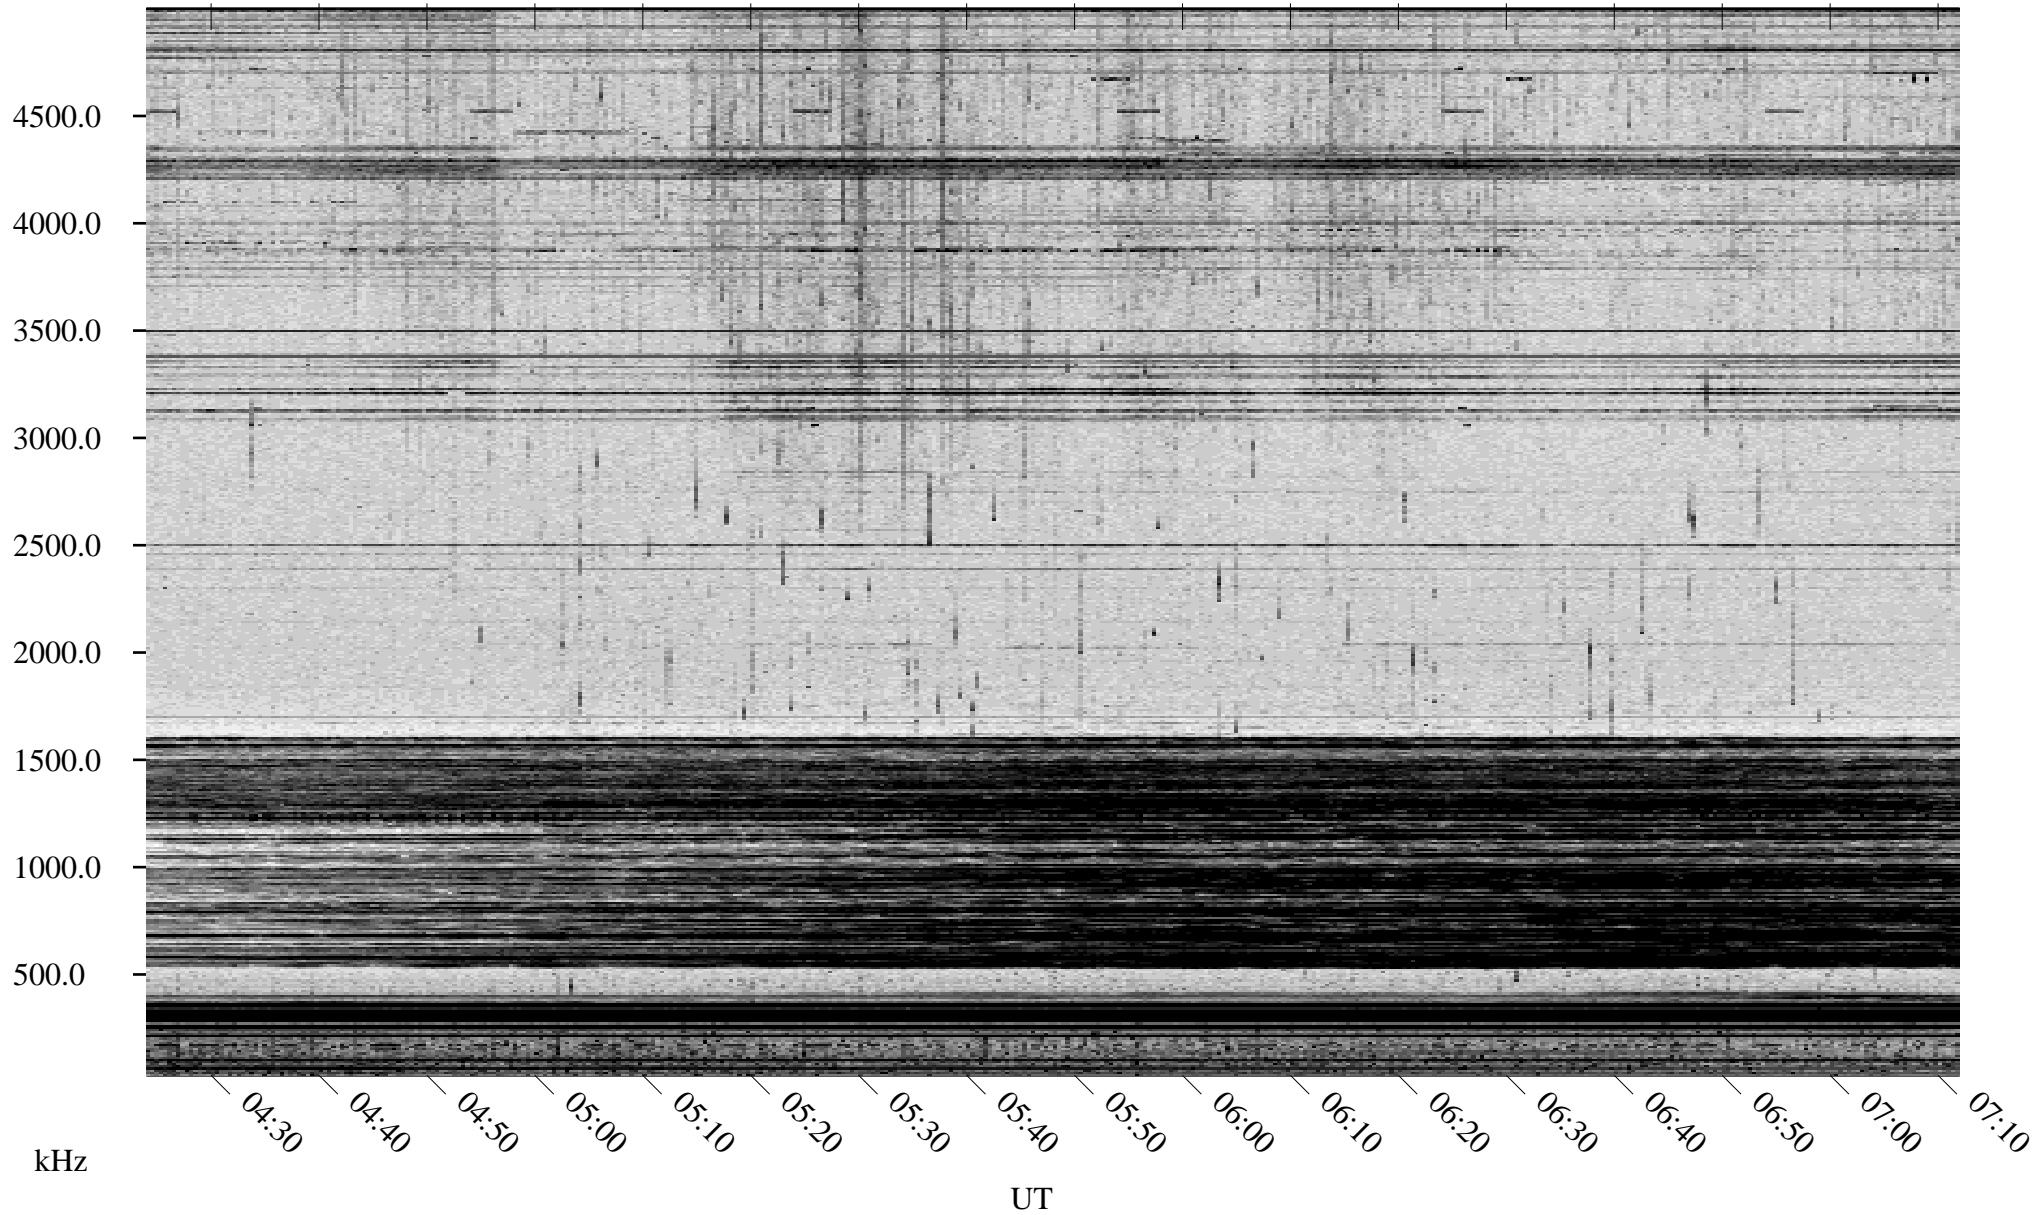

05/31/1998 Churchill, Manitoba

Linear Scale Black = 161 White = 15

ch981511.r00m max_12

Page 1

05/31/1998 Churchill, Manitoba

Linear Scale Black = 161 White = 15

ch981511.r00m max_12

Page 2

06/01/1998 Churchill, Manitoba

Linear Scale Black = 161 White = 15

ch981511.r00m max_12

Page 3

06/01/1998 Churchill, Manitoba

Linear Scale Black = 161 White = 15

ch981511.r00m max_12

Page 4

06/01/1998 Churchill, Manitoba

Linear Scale Black = 161 White = 15

ch98151l.r00m max_12

Page 5

06/01/1998 Churchill, Manitoba

Linear Scale Black = 161 White = 15

ch981511.r00m max_12

Page 6

06/01/1998 Churchill, Manitoba

Linear Scale Black = 161 White = 15

ch981511.r00m max_12

Page 7

06/01/1998 Churchill, Manitoba

Linear Scale Black = 161 White = 15

ch981511.r00m max_12

Page 8