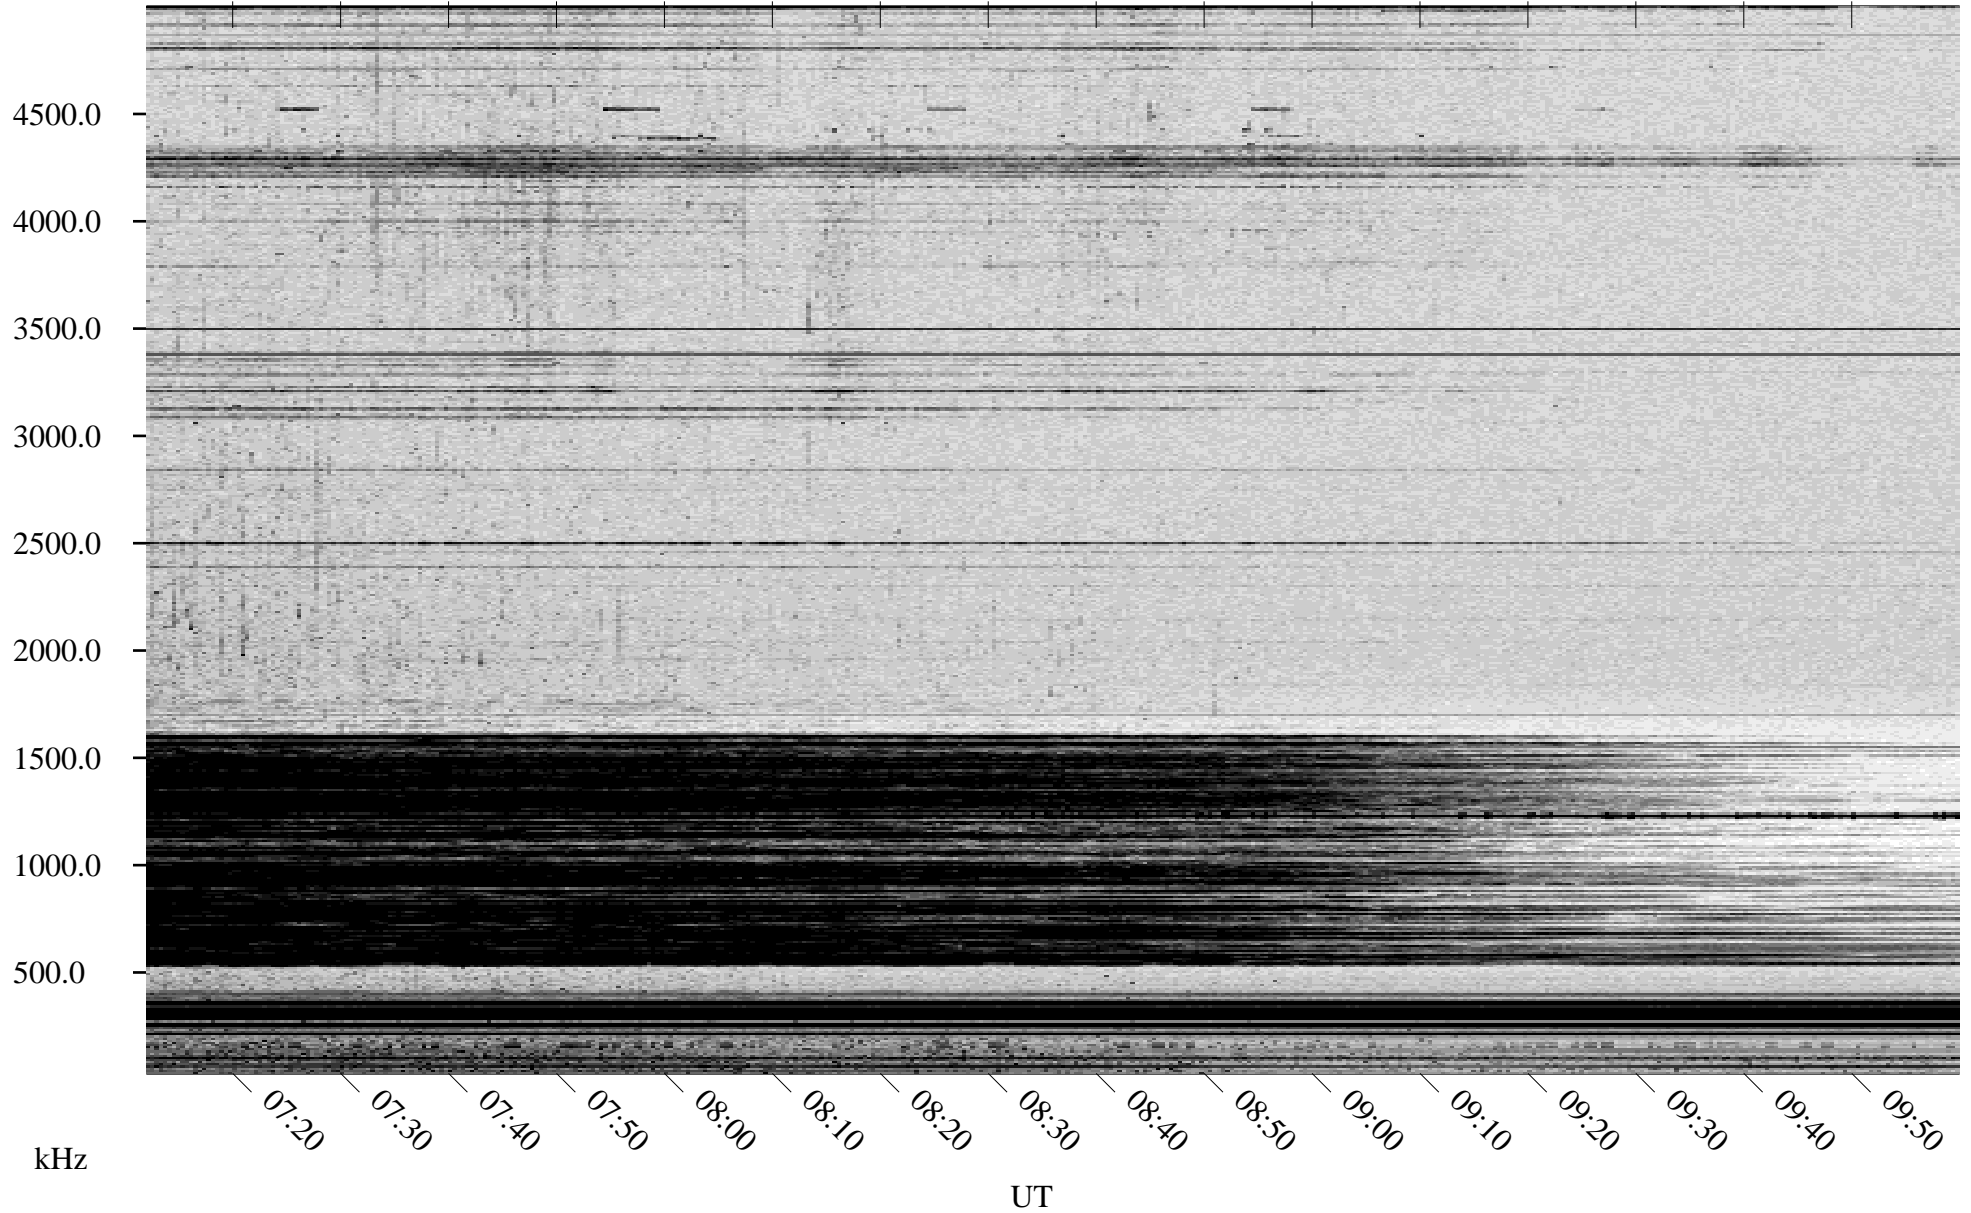

# 06/01/1998 Churchill, Manitoba

Linear Scale    Black = 161    White = 15

ch98152l.r00m max\_12

Page 1

# 06/02/1998 Churchill, Manitoba

Linear Scale    Black = 161    White = 15

ch98152l.r00m max\_12

Page 3

# 06/02/1998 Churchill, Manitoba

Linear Scale    Black = 161    White = 15

ch98152l.r00m max\_12

Page 4

# 06/02/1998 Churchill, Manitoba

Linear Scale    Black = 161    White = 15

ch98152l.r00m max\_12

Page 5