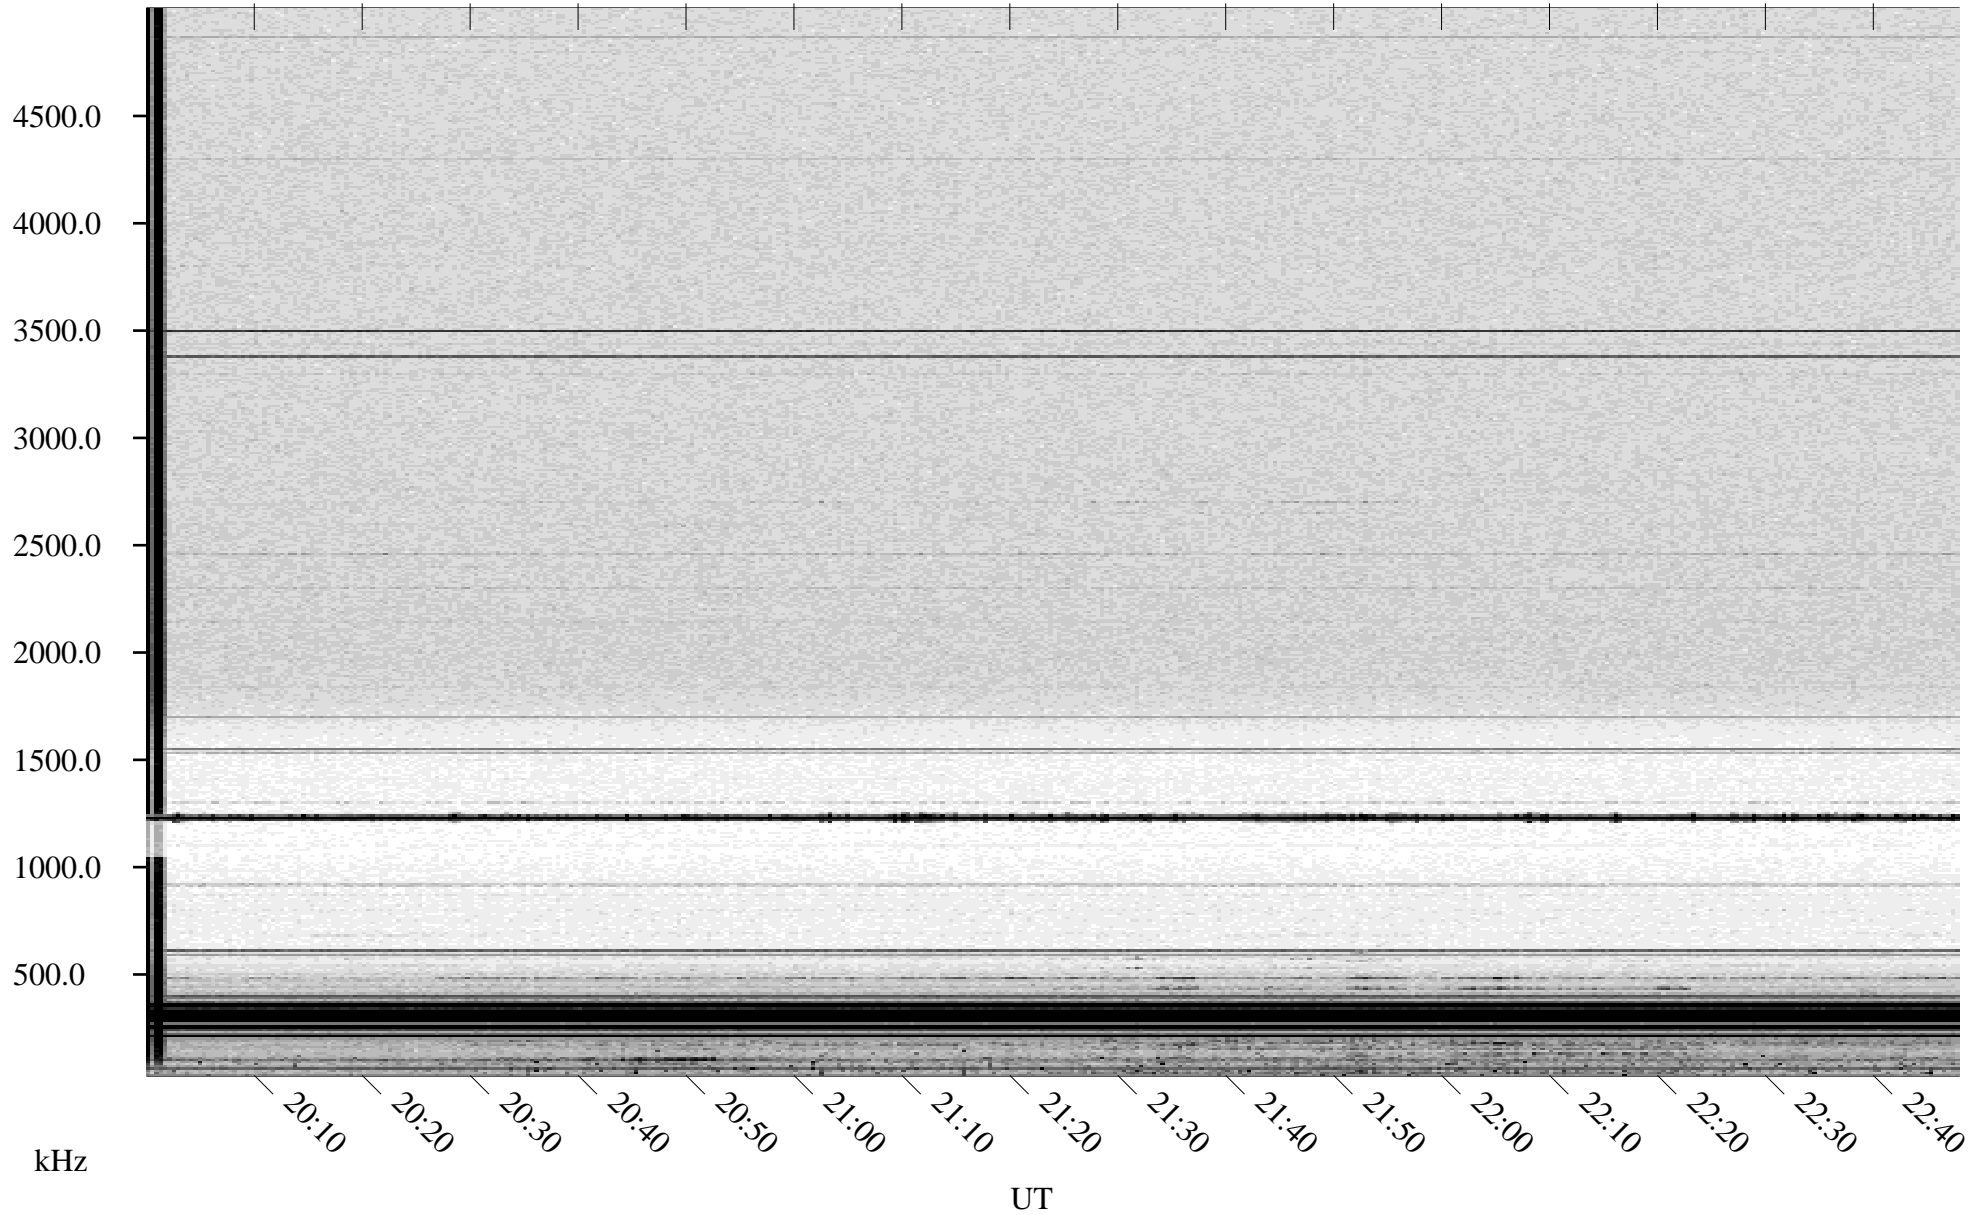

# 06/01/1998 Churchill, Manitoba

Linear Scale    Black = 161    White = 15

ch98152l.r00m max\_12

Page 1

# 06/01/1998 Churchill, Manitoba

Linear Scale    Black = 161    White = 15

ch98152l.r00m max\_12

Page 2

# 06/02/1998 Churchill, Manitoba

Linear Scale    Black = 161    White = 15

ch98152l.r00m max\_12

Page 3

# 06/02/1998 Churchill, Manitoba

Linear Scale    Black = 161    White = 15

ch98152l.r00m max\_12

Page 4