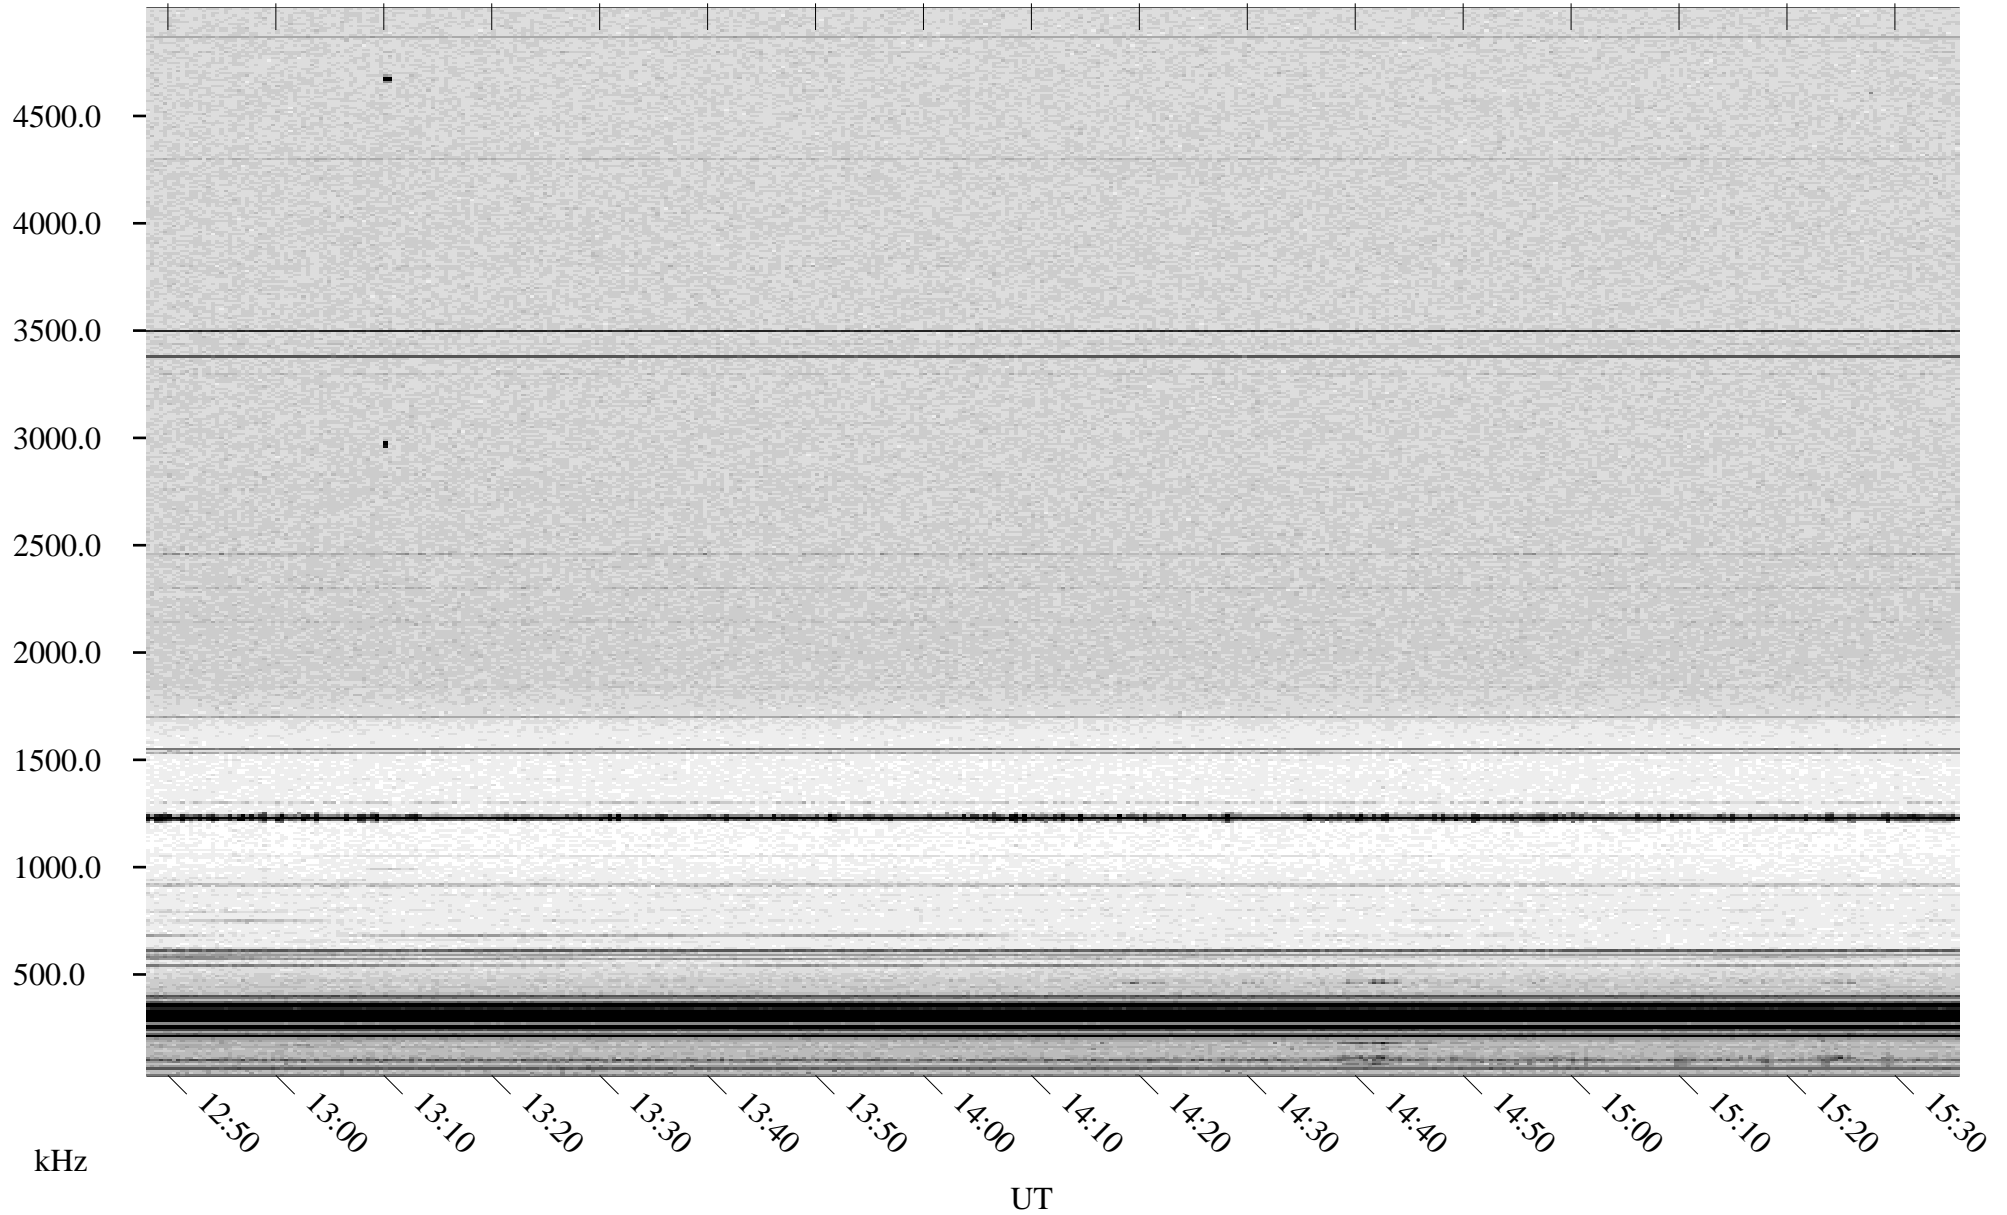

# 06/02/1998 Churchill, Manitoba

Linear Scale    Black = 161    White = 15

ch98152l.r00m max\_12

Page 5

# 06/02/1998 Churchill, Manitoba

Linear Scale    Black = 161    White = 15

ch98152l.r00m max\_12

Page 6

# 06/02/1998 Churchill, Manitoba

Linear Scale    Black = 161    White = 15

ch98152l.r00m max\_12

Page 7

# 06/02/1998 Churchill, Manitoba

Linear Scale    Black = 161    White = 15

ch98152l.r00m max\_12

Page 8