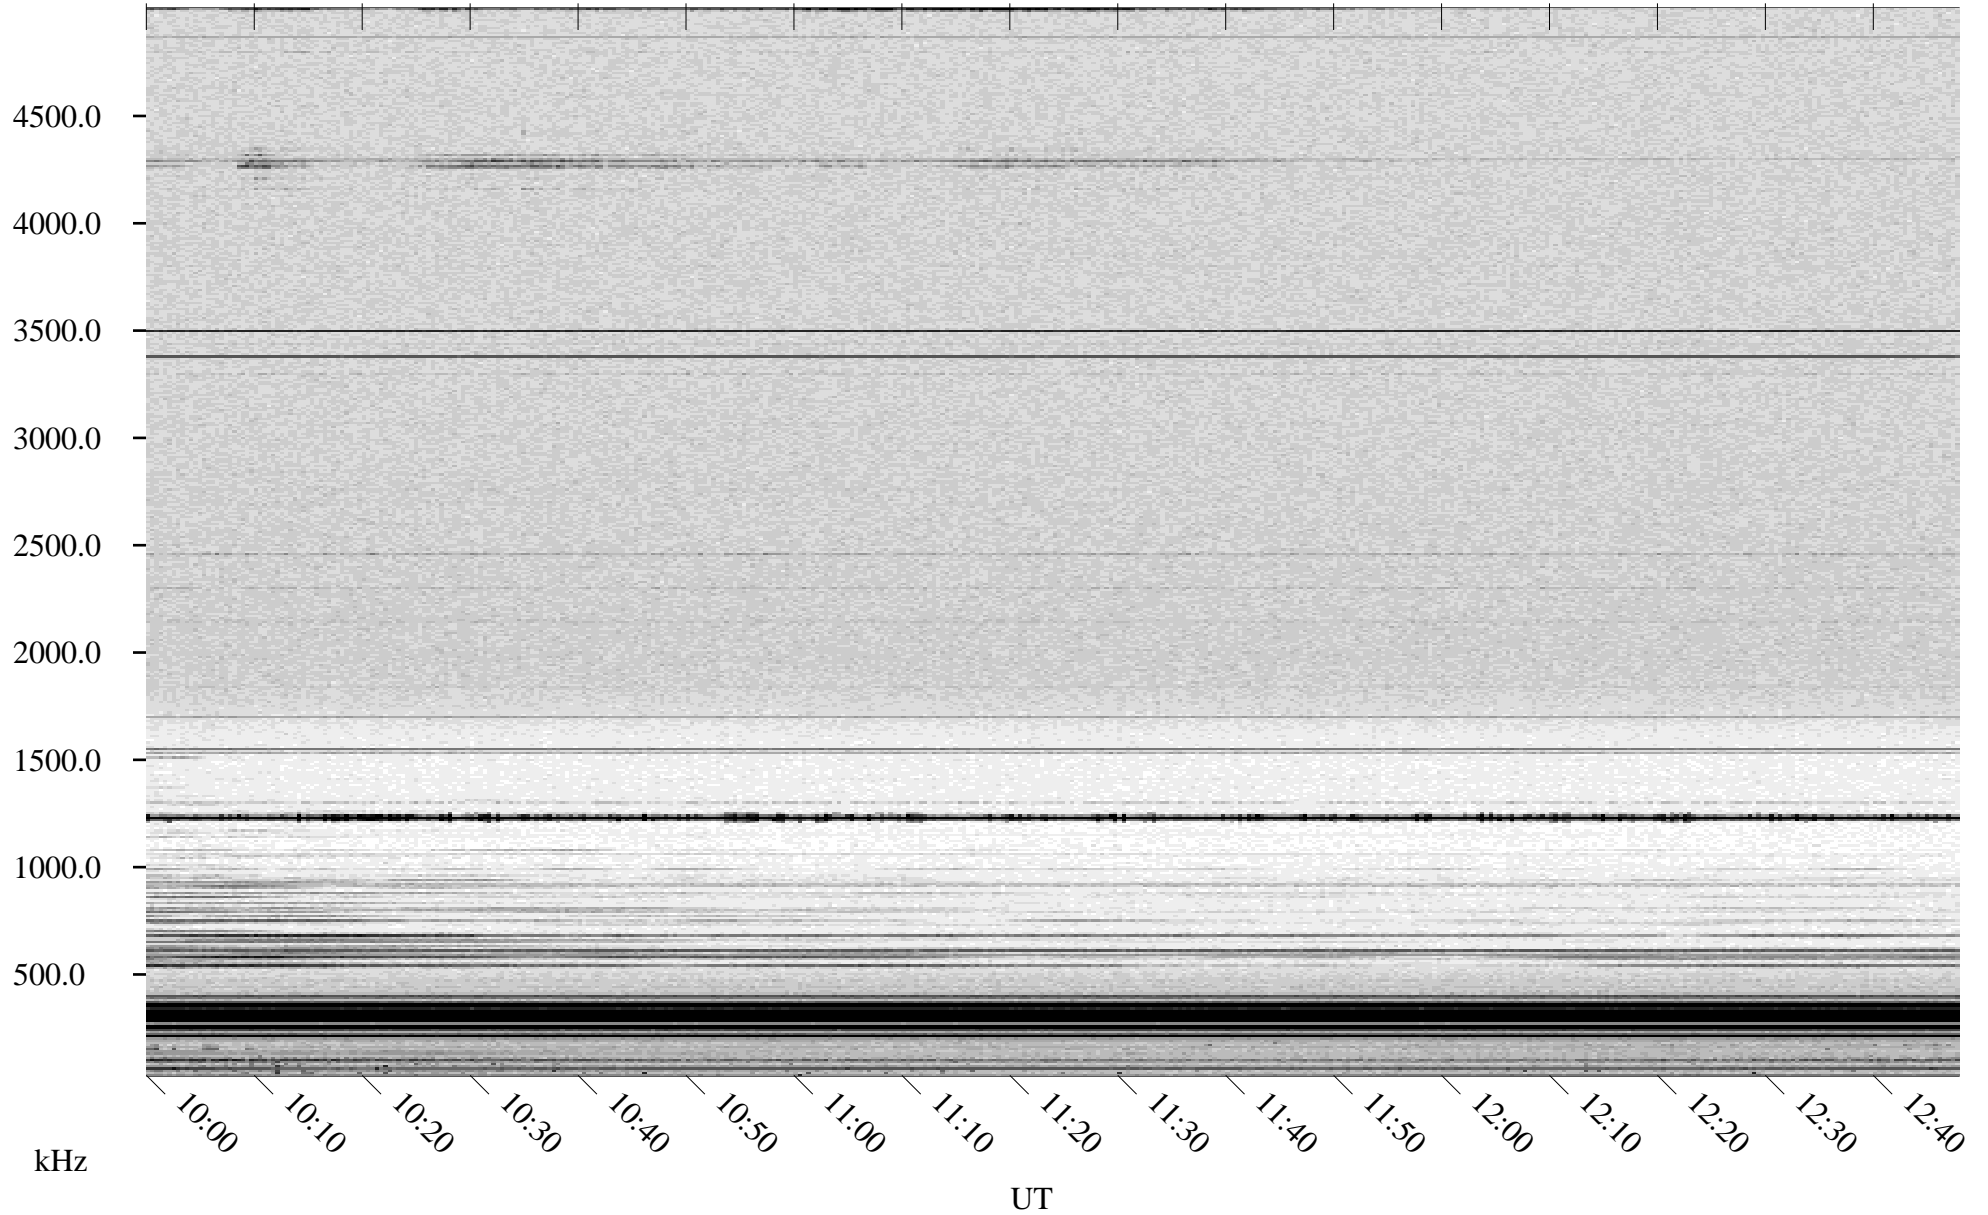

# 06/02/1998 Churchill, Manitoba

Linear Scale    Black = 161    White = 15

ch98152l.r00m max\_12

Page 5

# 06/02/1998 Churchill, Manitoba

Linear Scale    Black = 161    White = 15

ch98152l.r00m max\_12

Page 6

# 06/02/1998 Churchill, Manitoba

Linear Scale    Black = 161    White = 15

ch98152l.r00m max\_12

Page 7