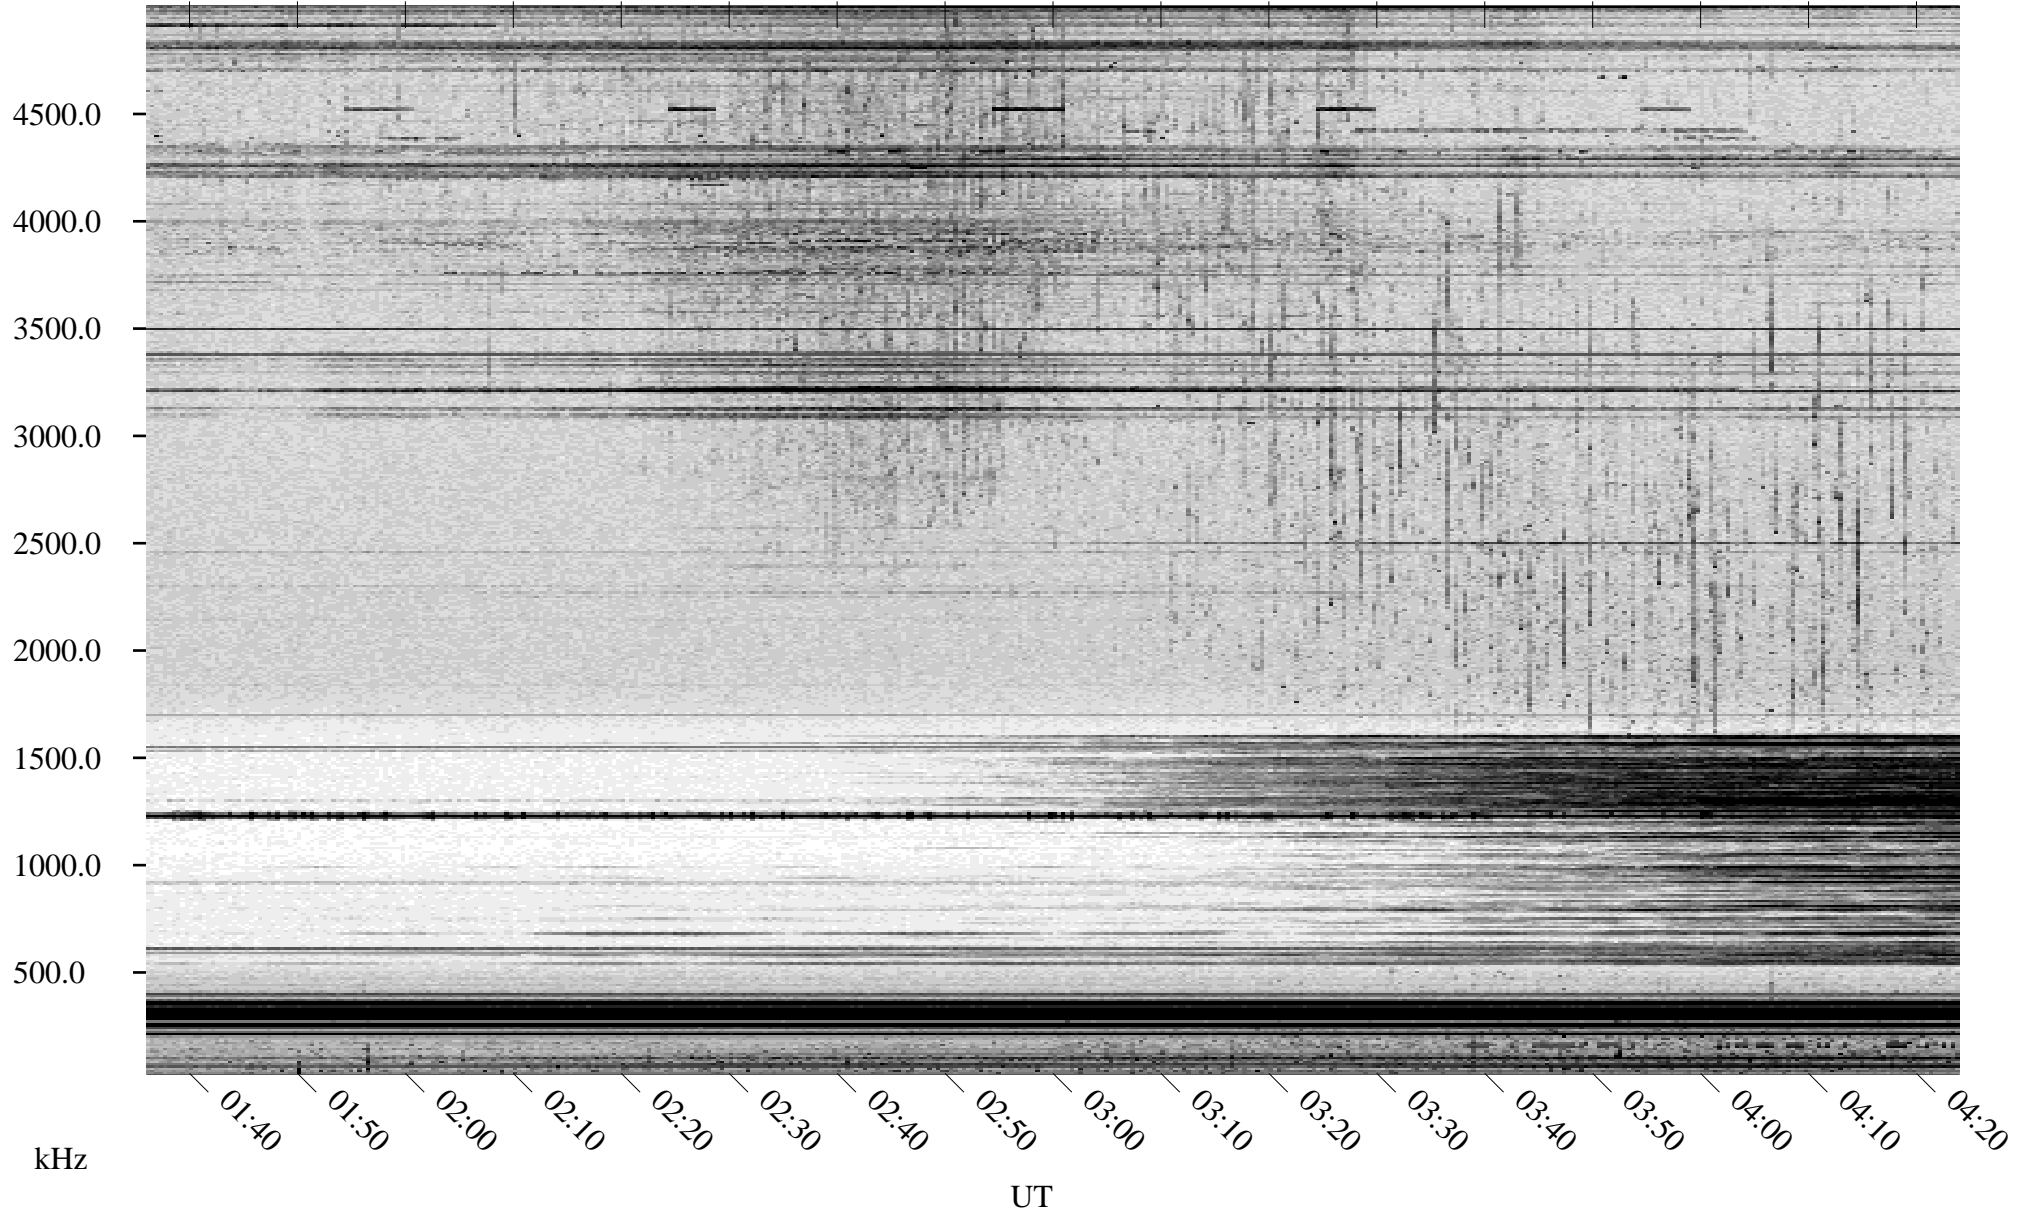

# 06/01/1998 Churchill, Manitoba

Linear Scale    Black = 161    White = 15

ch98152l.r00m max\_12

Page 1

# 06/01/1998 Churchill, Manitoba

Linear Scale    Black = 161    White = 15

ch98152l.r00m max\_12

Page 2

# 06/02/1998 Churchill, Manitoba

Linear Scale    Black = 161    White = 15

ch98152l.r00m max\_12

Page 3

# 06/02/1998 Churchill, Manitoba

Linear Scale    Black = 161    White = 15

ch98152l.r00m max\_12

Page 4