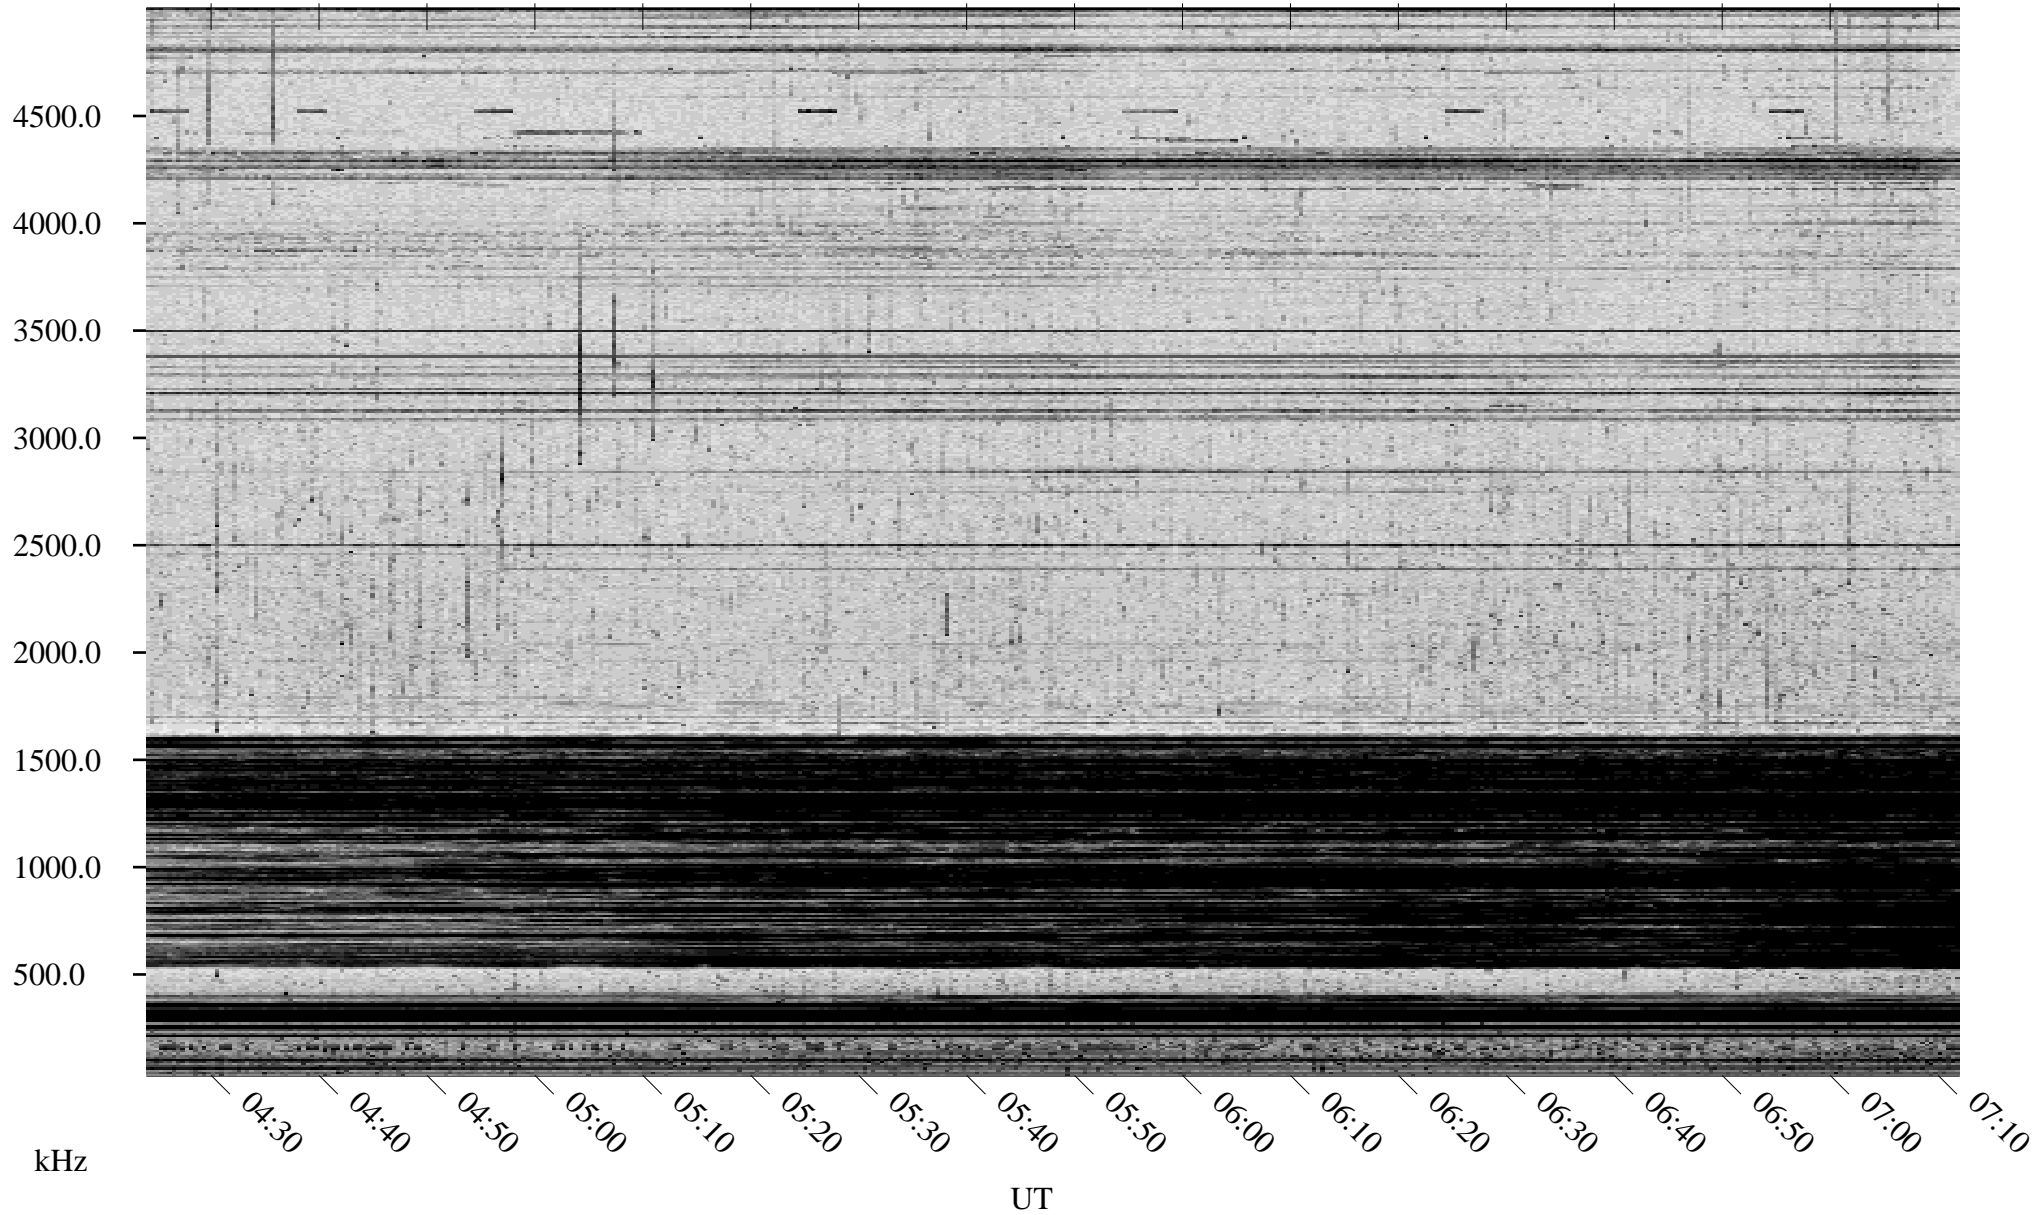

# 06/01/1998 Churchill, Manitoba

Linear Scale    Black = 161    White = 15

ch98152l.r00m max\_12

Page 1

# 06/01/1998 Churchill, Manitoba

Linear Scale    Black = 161    White = 15

ch98152l.r00m max\_12

Page 2

# 06/02/1998 Churchill, Manitoba

Linear Scale    Black = 161    White = 15

ch98152l.r00m max\_12

Page 3

# 06/02/1998 Churchill, Manitoba

Linear Scale    Black = 161    White = 15

ch98152l.r00m max\_12

Page 4