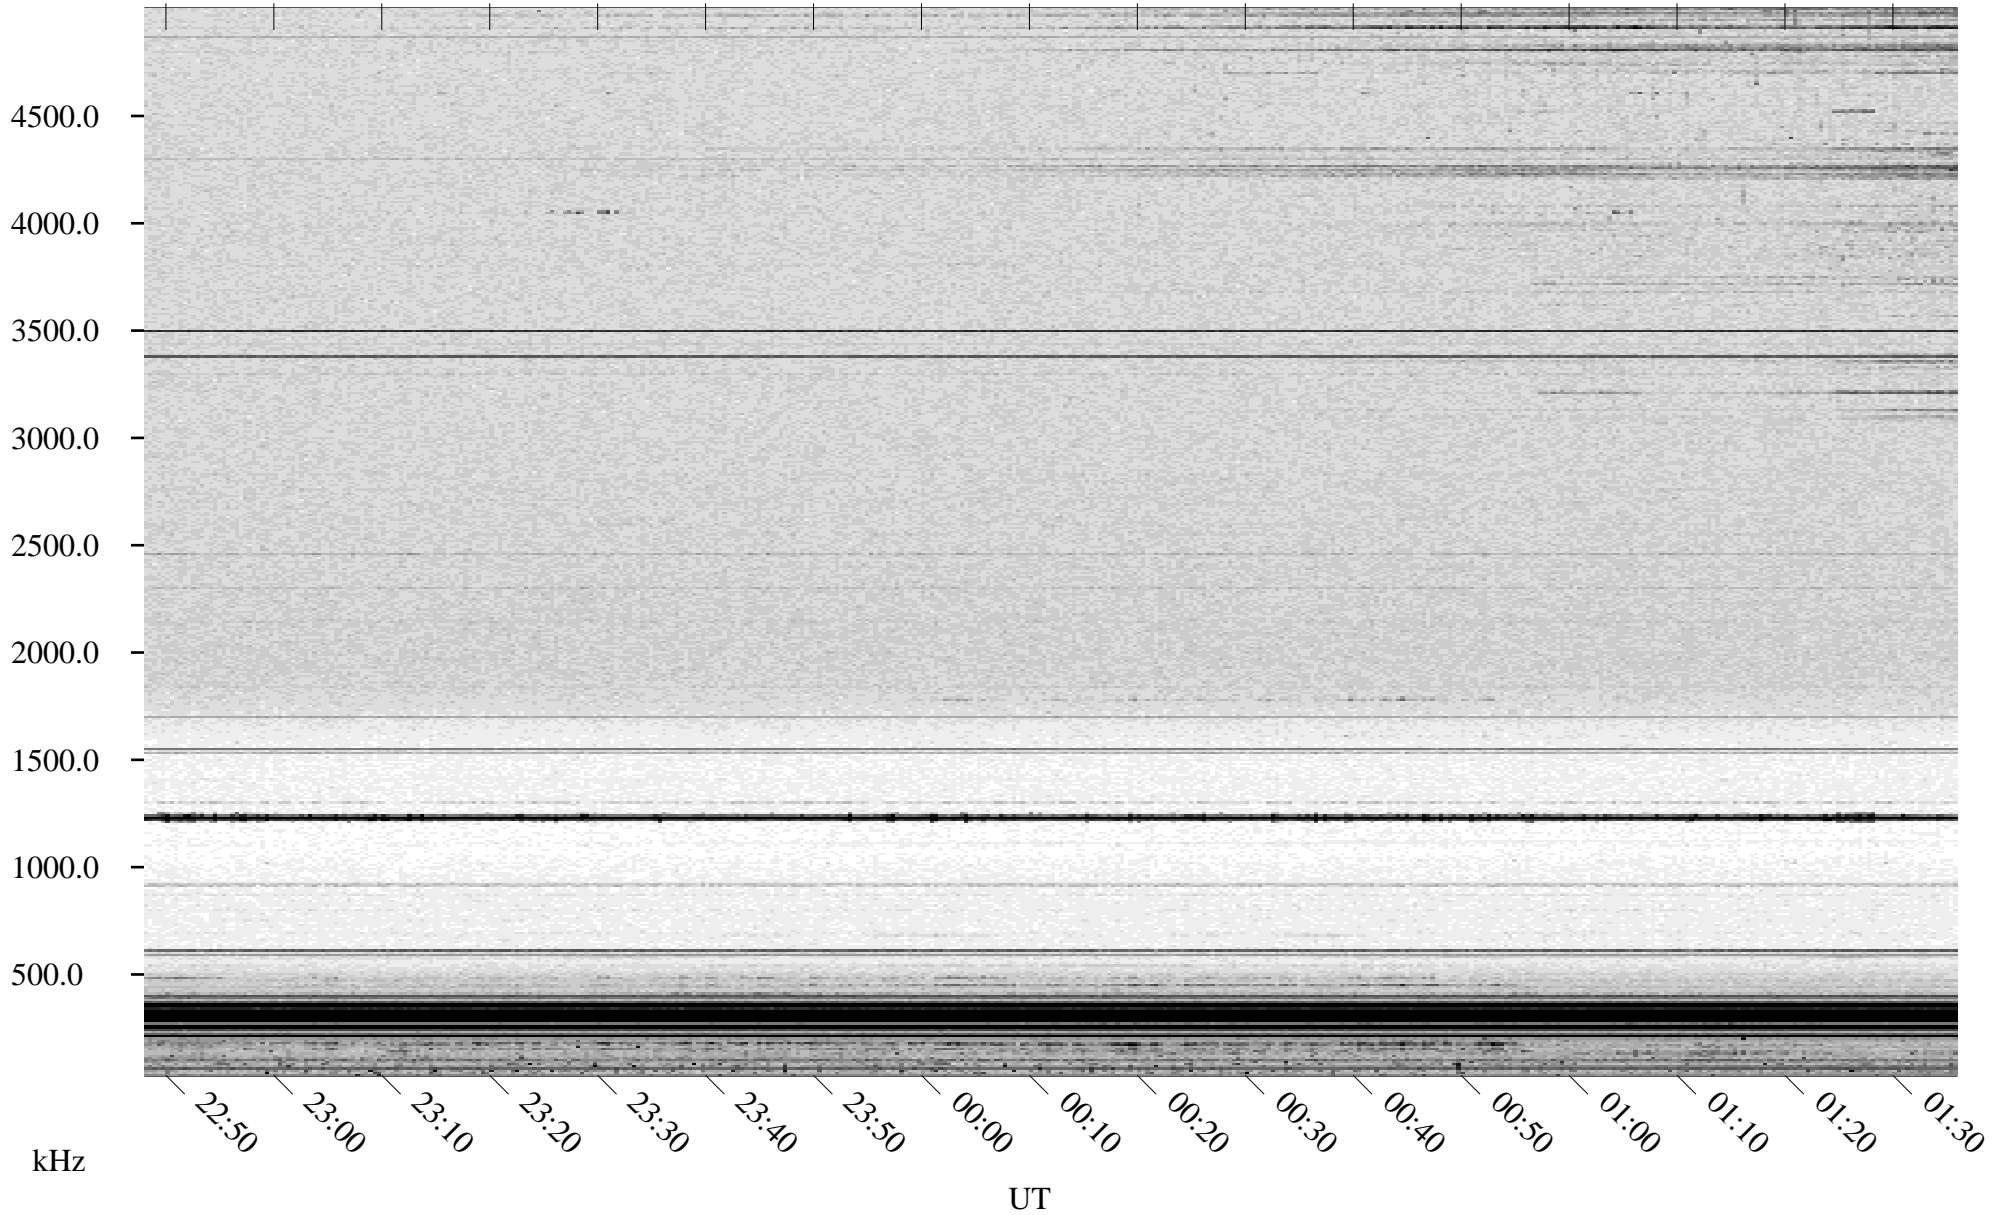

# 06/01/1998 Churchill, Manitoba

Linear Scale    Black = 161    White = 15

ch98152l.r00m max\_12

Page 1

# 06/01/1998 Churchill, Manitoba

Linear Scale    Black = 161    White = 15

ch98152l.r00m max\_12

Page 2

# 06/02/1998 Churchill, Manitoba

Linear Scale    Black = 161    White = 15

ch98152l.r00m max\_12

Page 3

# 06/02/1998 Churchill, Manitoba

Linear Scale    Black = 161    White = 15

ch98152l.r00m max\_12

Page 4