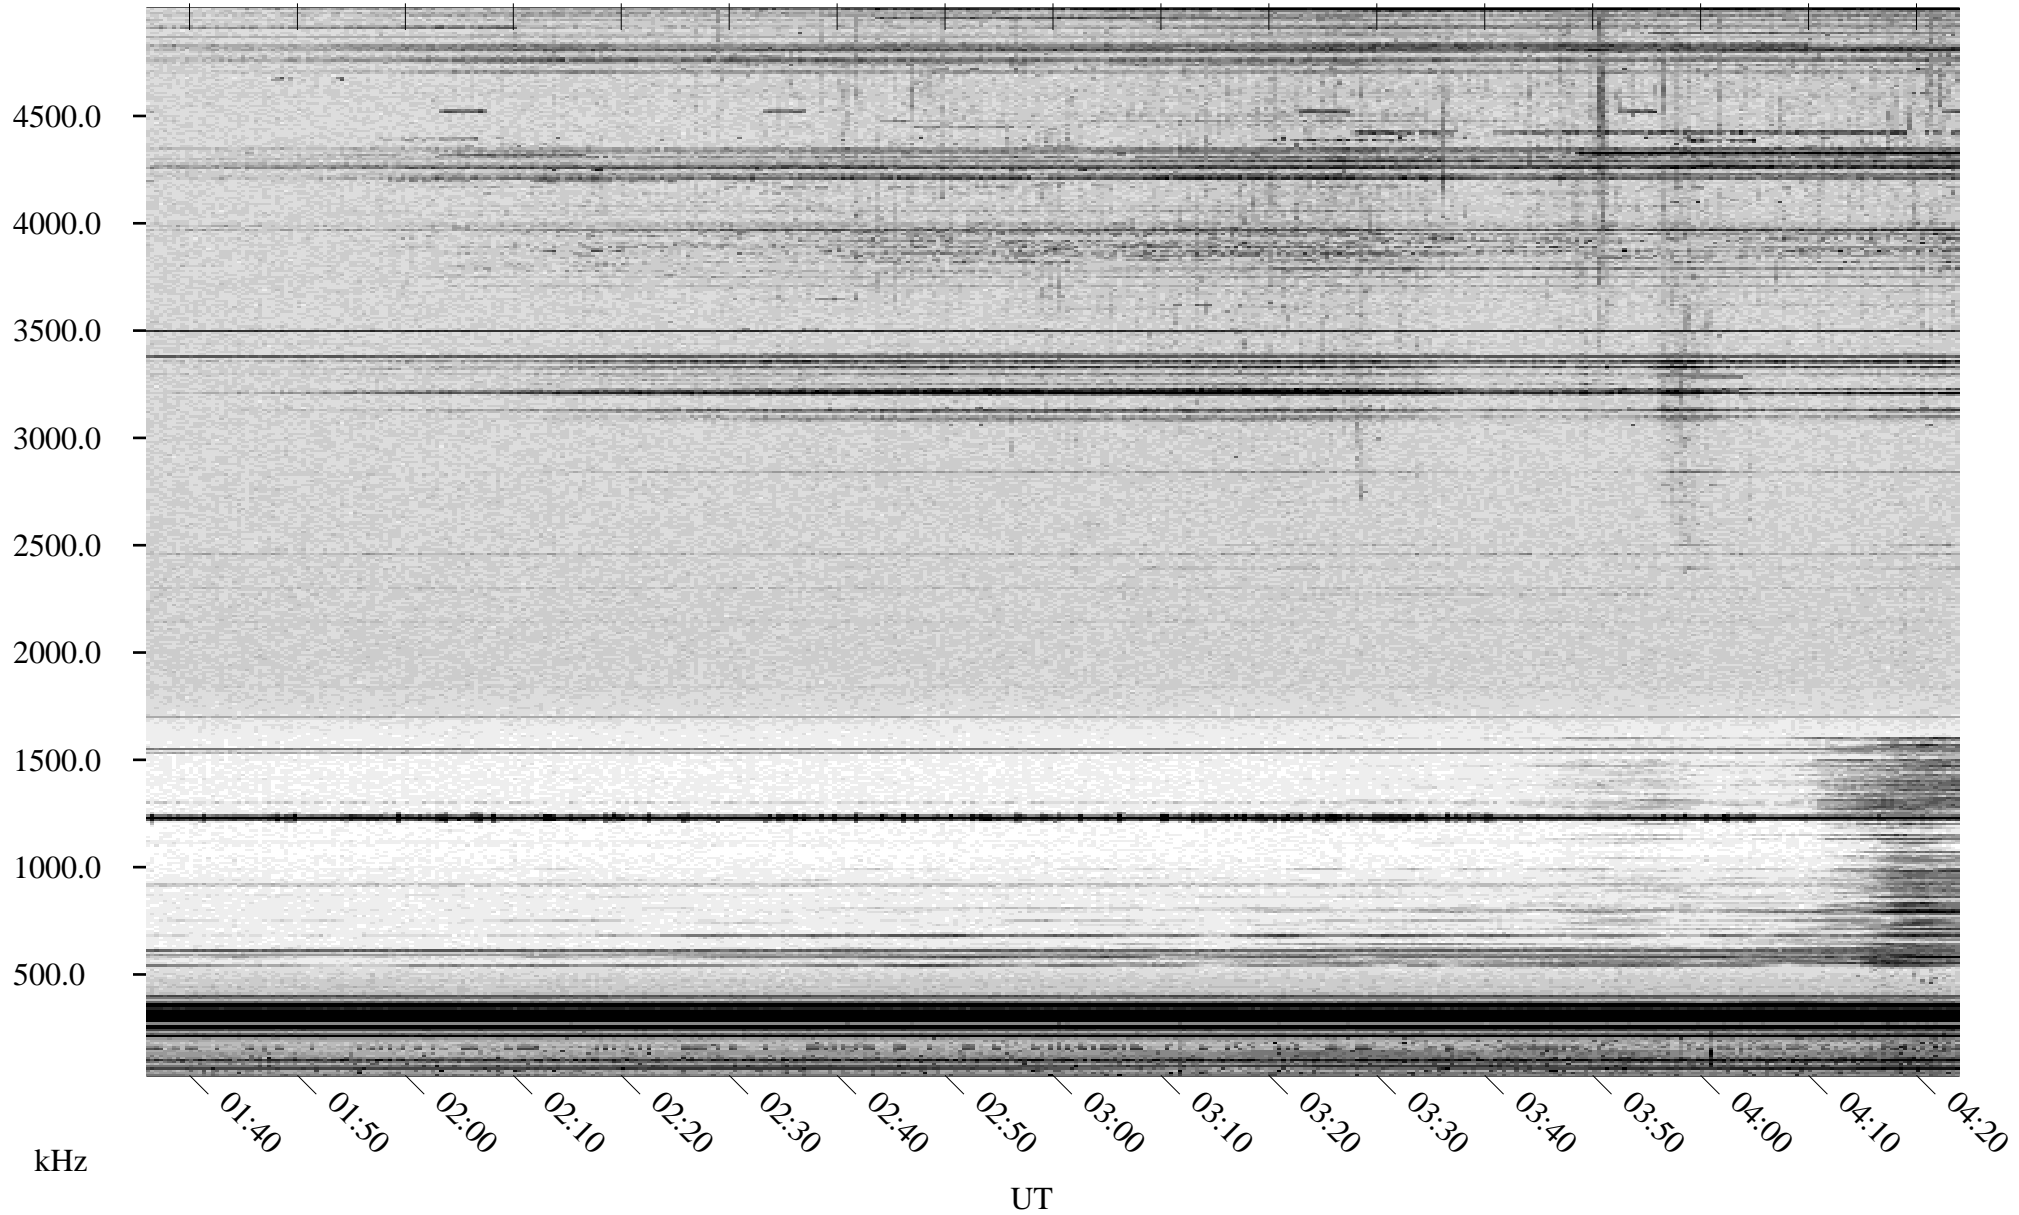

06/02/1998 Churchill, Manitoba

Linear Scale Black = 161 White = 15

ch98153l.r00m max_12

Page 1

06/02/1998 Churchill, Manitoba

Linear Scale Black = 161 White = 15

ch98153l.r00m max_12

Page 2

06/03/1998 Churchill, Manitoba

Linear Scale Black = 161 White = 15

ch98153l.r00m max_12

Page 3

06/03/1998 Churchill, Manitoba

Linear Scale Black = 161 White = 15

ch98153l.r00m max_12

Page 4

06/03/1998 Churchill, Manitoba

Linear Scale Black = 161 White = 15

ch98153l.r00m max_12

Page 5

06/03/1998 Churchill, Manitoba

Linear Scale Black = 161 White = 15

ch98153l.r00m max_12

Page 6

06/03/1998 Churchill, Manitoba

Linear Scale Black = 161 White = 15

ch98153l.r00m max_12

Page 7

06/03/1998 Churchill, Manitoba

Linear Scale Black = 161 White = 15

ch98153l.r00m max_12

Page 8