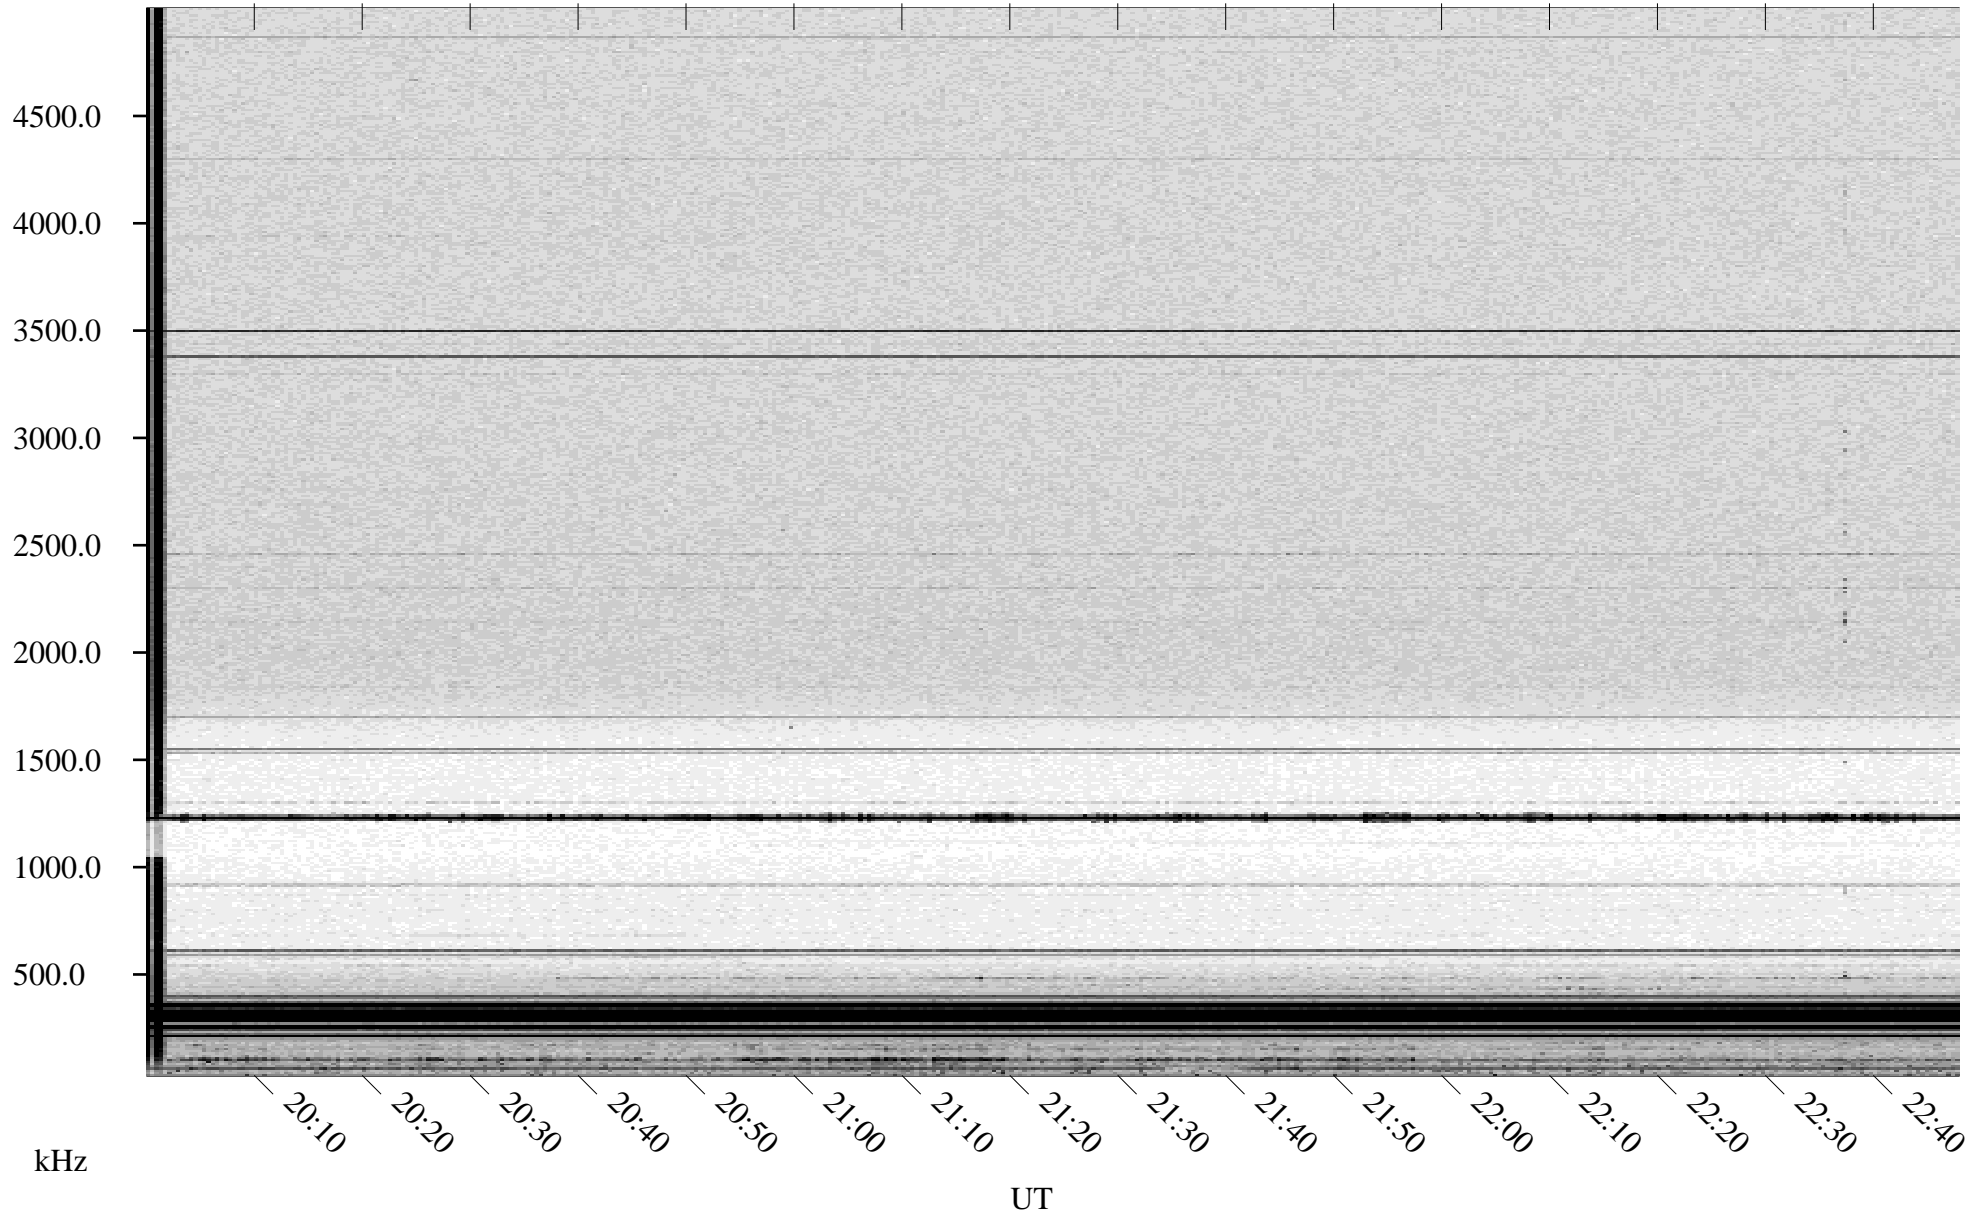

06/02/1998 Churchill, Manitoba

Linear Scale Black = 161 White = 15

ch98153l.r00m max_12

Page 1

06/02/1998 Churchill, Manitoba

Linear Scale Black = 161 White = 15

ch98153l.r00m max_12

Page 2

06/03/1998 Churchill, Manitoba

Linear Scale Black = 161 White = 15

ch98153l.r00m max_12

Page 3

06/03/1998 Churchill, Manitoba

Linear Scale Black = 161 White = 15

ch98153l.r00m max_12

Page 4

06/03/1998 Churchill, Manitoba

Linear Scale Black = 161 White = 15

ch98153l.r00m max_12

Page 5

06/03/1998 Churchill, Manitoba

Linear Scale Black = 161 White = 15

ch98153l.r00m max_12

Page 6

06/03/1998 Churchill, Manitoba

Linear Scale Black = 161 White = 15

ch98153l.r00m max_12

Page 7

06/03/1998 Churchill, Manitoba

Linear Scale Black = 161 White = 15

ch98153l.r00m max_12

Page 8