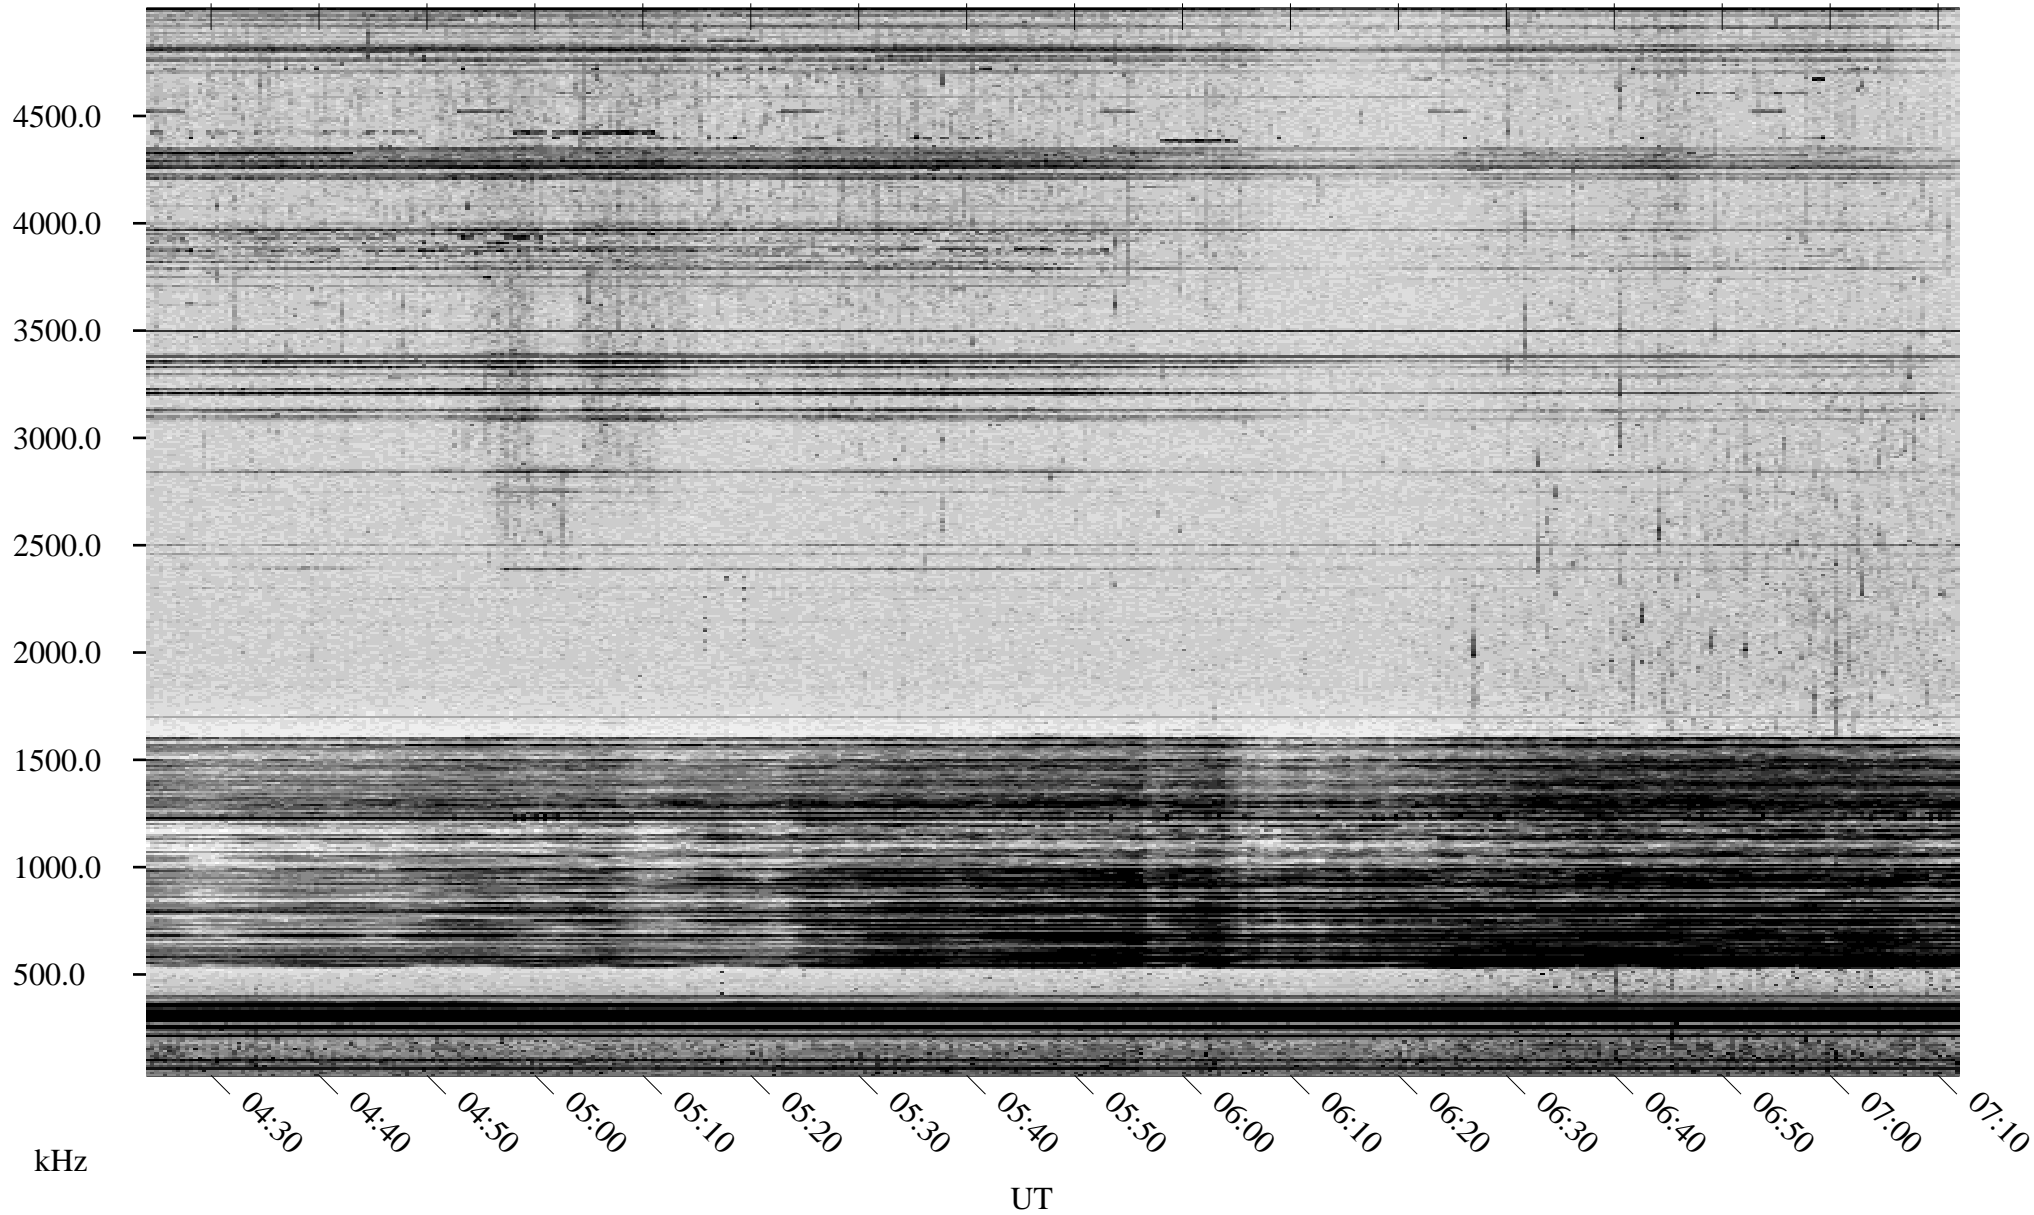

06/02/1998 Churchill, Manitoba

Linear Scale Black = 161 White = 15

ch98153l.r00m max_12

Page 1

06/02/1998 Churchill, Manitoba

Linear Scale Black = 161 White = 15

ch98153l.r00m max_12

Page 2

06/03/1998 Churchill, Manitoba

Linear Scale Black = 161 White = 15

ch98153l.r00m max_12

Page 3

06/03/1998 Churchill, Manitoba

Linear Scale Black = 161 White = 15

ch98153l.r00m max_12

Page 4

06/03/1998 Churchill, Manitoba

Linear Scale Black = 161 White = 15

ch98153l.r00m max_12

Page 5

06/03/1998 Churchill, Manitoba

Linear Scale Black = 161 White = 15

ch98153l.r00m max_12

Page 6

06/03/1998 Churchill, Manitoba

Linear Scale Black = 161 White = 15

ch98153l.r00m max_12

Page 7

06/03/1998 Churchill, Manitoba

Linear Scale Black = 161 White = 15

ch98153l.r00m max_12

Page 8