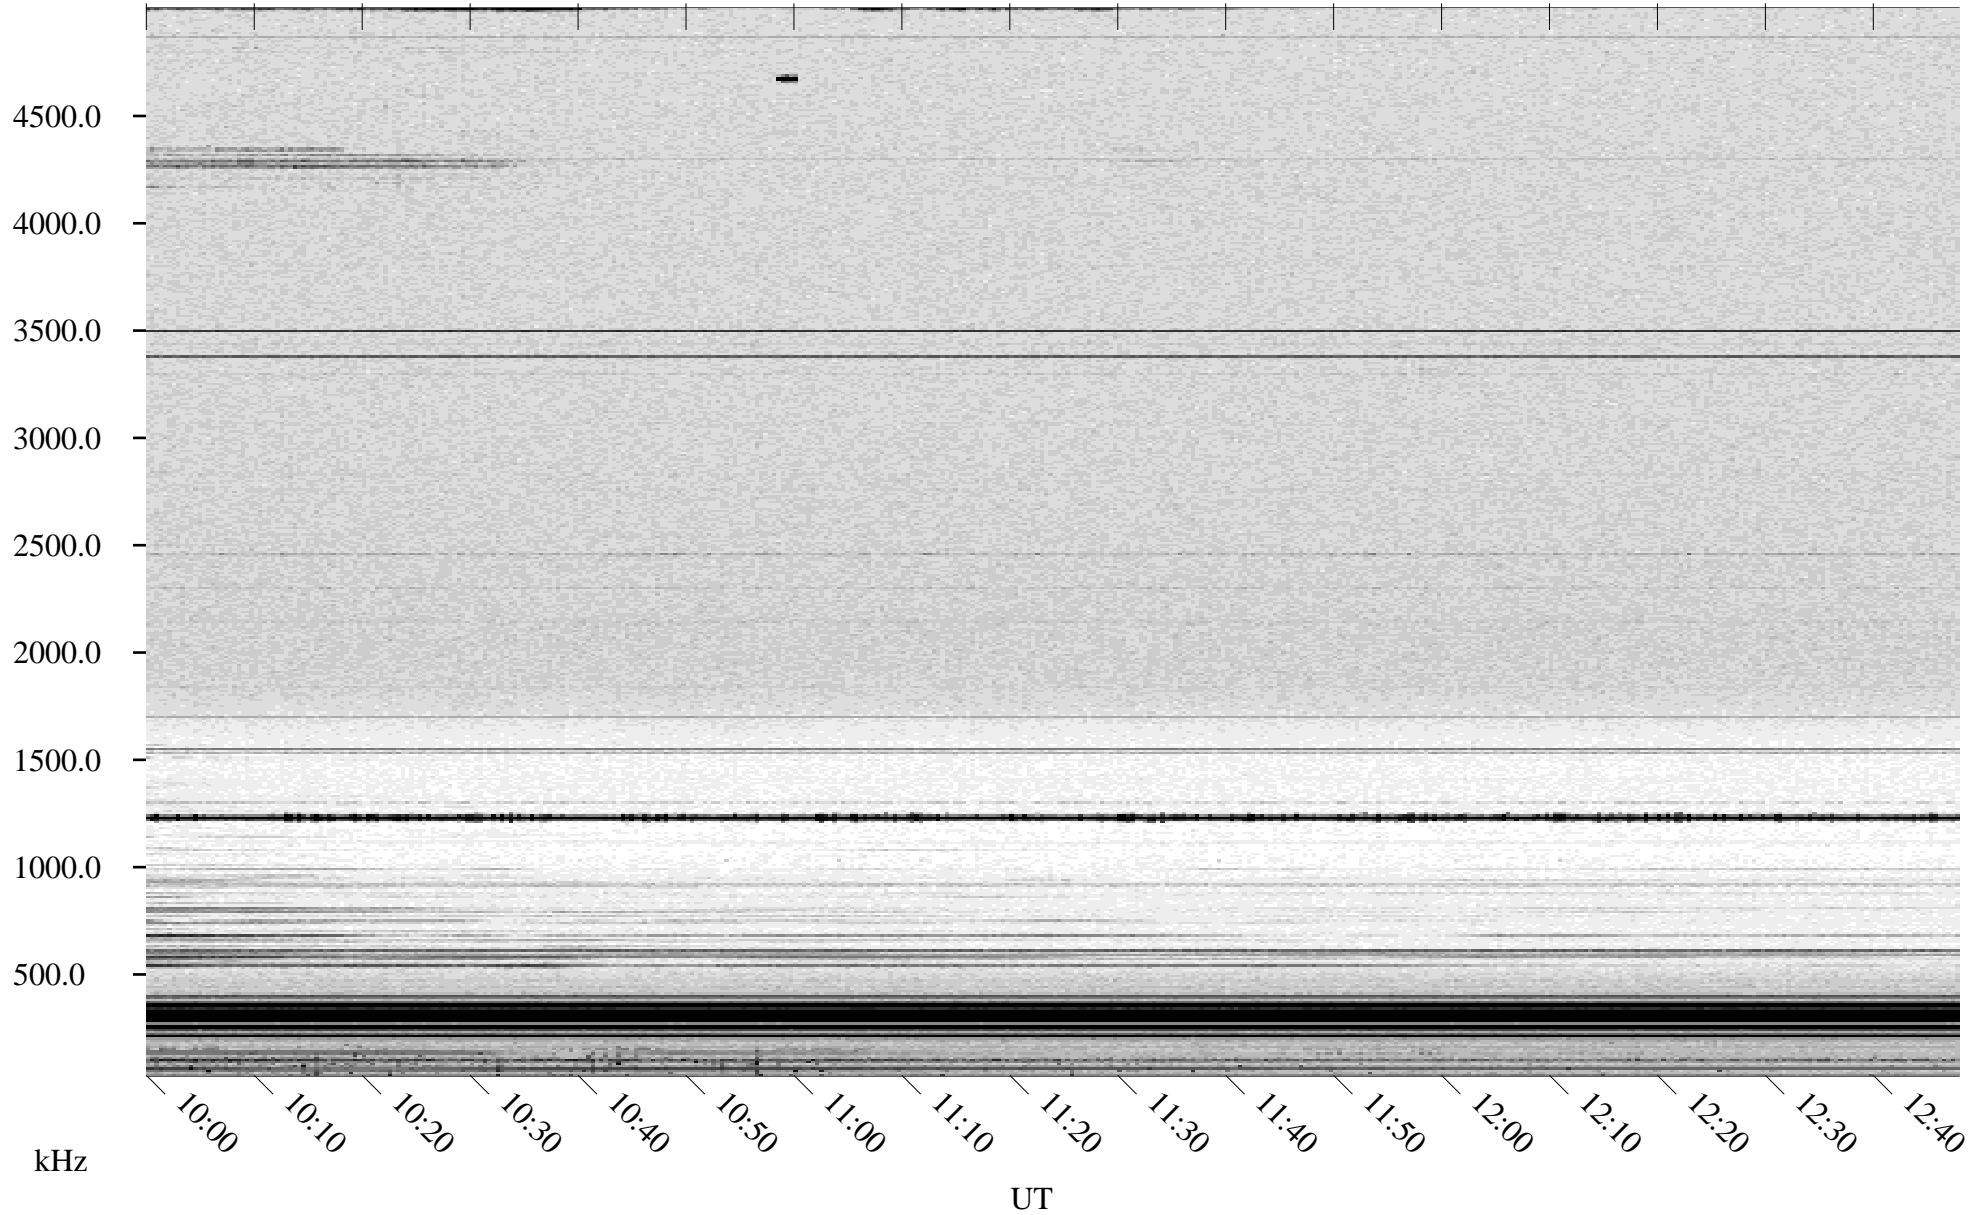

06/02/1998 Churchill, Manitoba

Linear Scale Black = 161 White = 15

ch98153l.r00m max_12

Page 1

06/02/1998 Churchill, Manitoba

Linear Scale Black = 161 White = 15

ch98153l.r00m max_12

Page 2

06/03/1998 Churchill, Manitoba

Linear Scale Black = 161 White = 15

ch98153l.r00m max_12

Page 3

06/03/1998 Churchill, Manitoba

Linear Scale Black = 161 White = 15

ch98153l.r00m max_12

Page 4

06/03/1998 Churchill, Manitoba

Linear Scale Black = 161 White = 15

ch98153l.r00m max_12

Page 5

06/03/1998 Churchill, Manitoba

Linear Scale Black = 161 White = 15

ch98153l.r00m max_12

Page 6

06/03/1998 Churchill, Manitoba

Linear Scale Black = 161 White = 15

ch98153l.r00m max_12

Page 7

06/03/1998 Churchill, Manitoba

Linear Scale Black = 161 White = 15

ch98153l.r00m max_12

Page 8