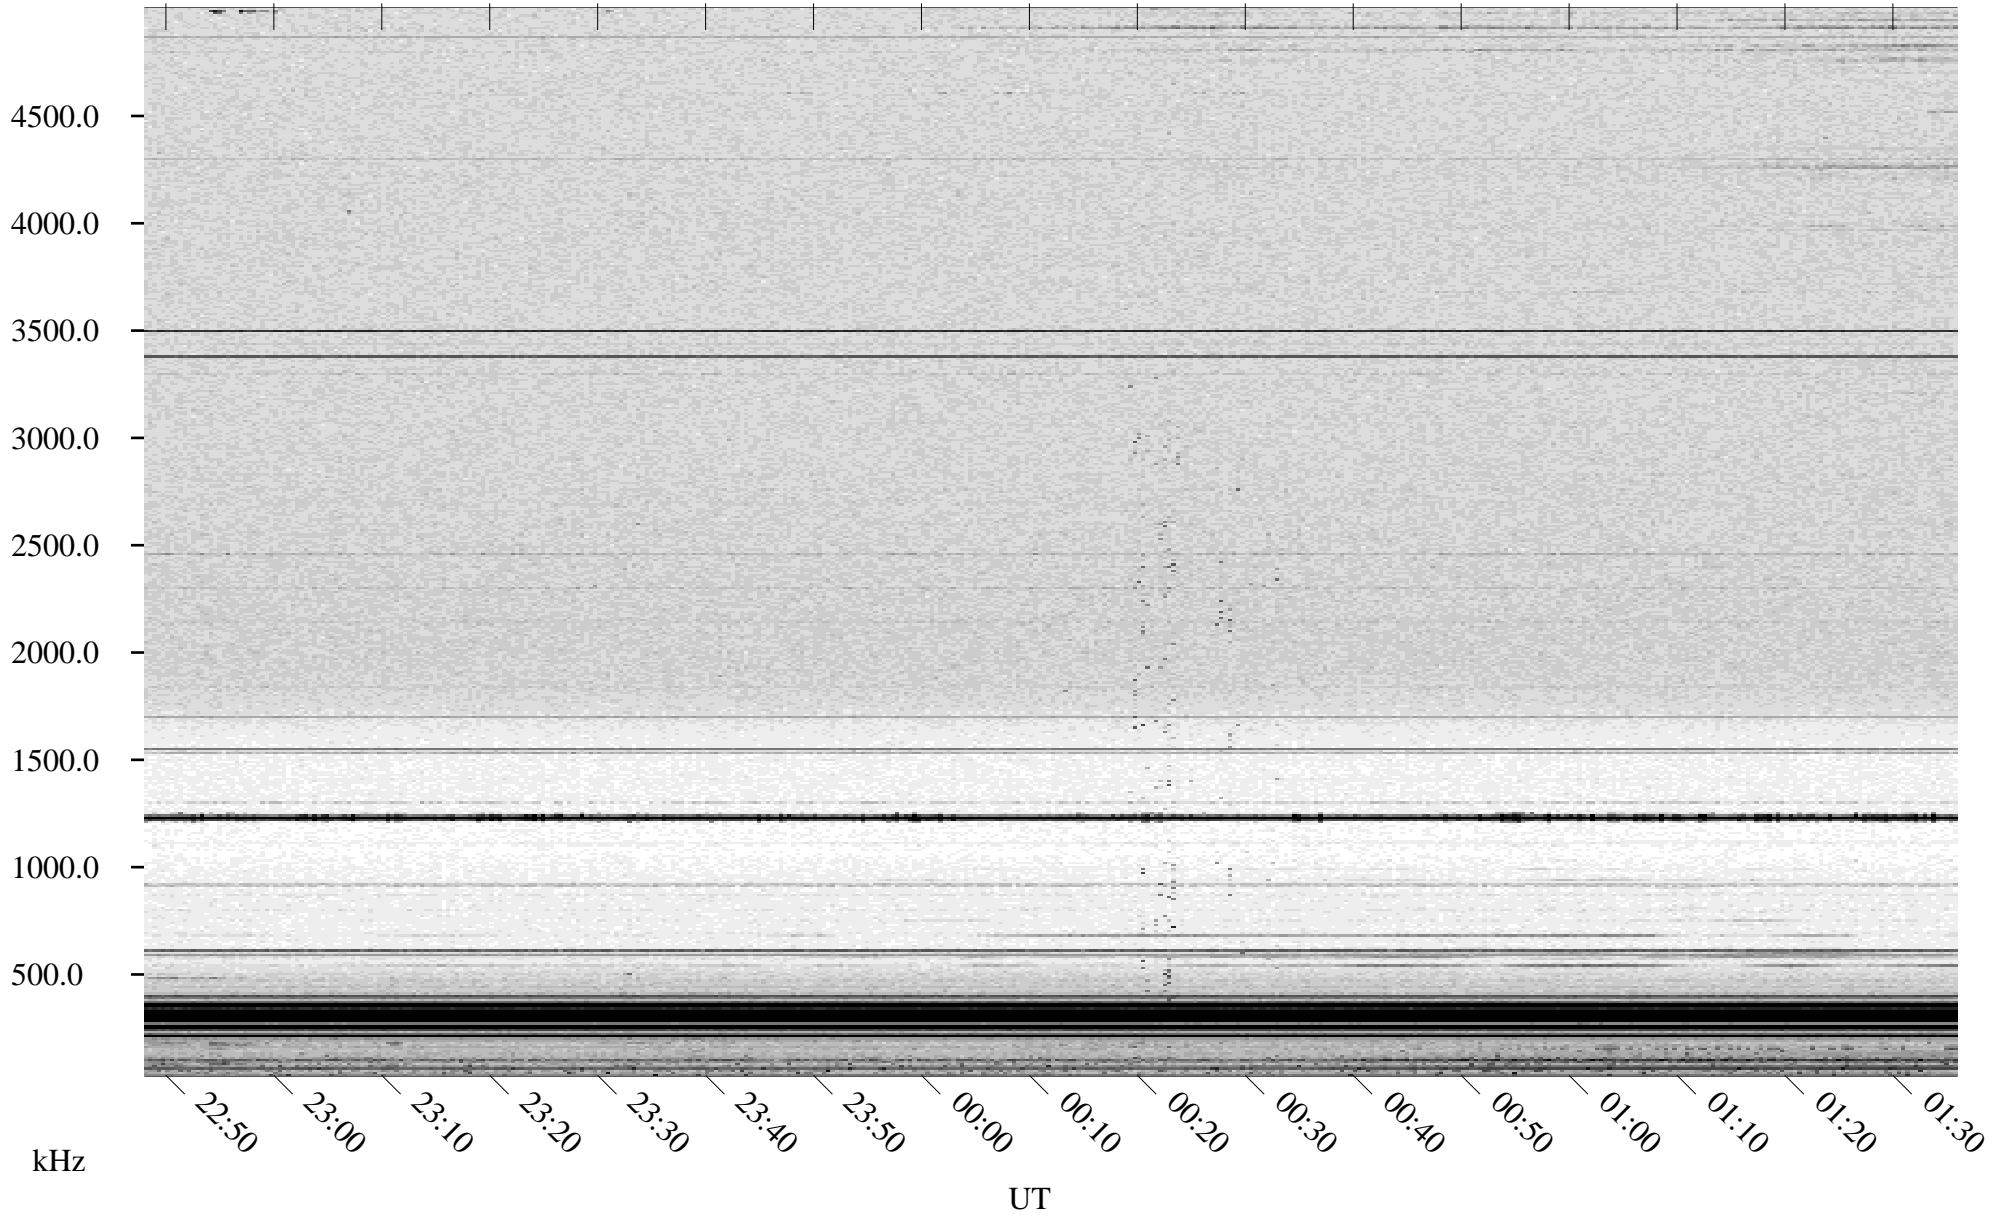

06/02/1998 Churchill, Manitoba

Linear Scale Black = 161 White = 15

ch98153l.r00m max_12

Page 1

06/02/1998 Churchill, Manitoba

Linear Scale Black = 161 White = 15

ch98153l.r00m max_12

Page 2

06/03/1998 Churchill, Manitoba

Linear Scale Black = 161 White = 15

ch98153l.r00m max_12

Page 3

06/03/1998 Churchill, Manitoba

Linear Scale Black = 161 White = 15

ch98153l.r00m max_12

Page 4

06/03/1998 Churchill, Manitoba

Linear Scale Black = 161 White = 15

ch98153l.r00m max_12

Page 5

06/03/1998 Churchill, Manitoba

Linear Scale Black = 161 White = 15

ch98153l.r00m max_12

Page 6

06/03/1998 Churchill, Manitoba

Linear Scale Black = 161 White = 15

ch98153l.r00m max_12

Page 7

06/03/1998 Churchill, Manitoba

Linear Scale Black = 161 White = 15

ch98153l.r00m max_12

Page 8