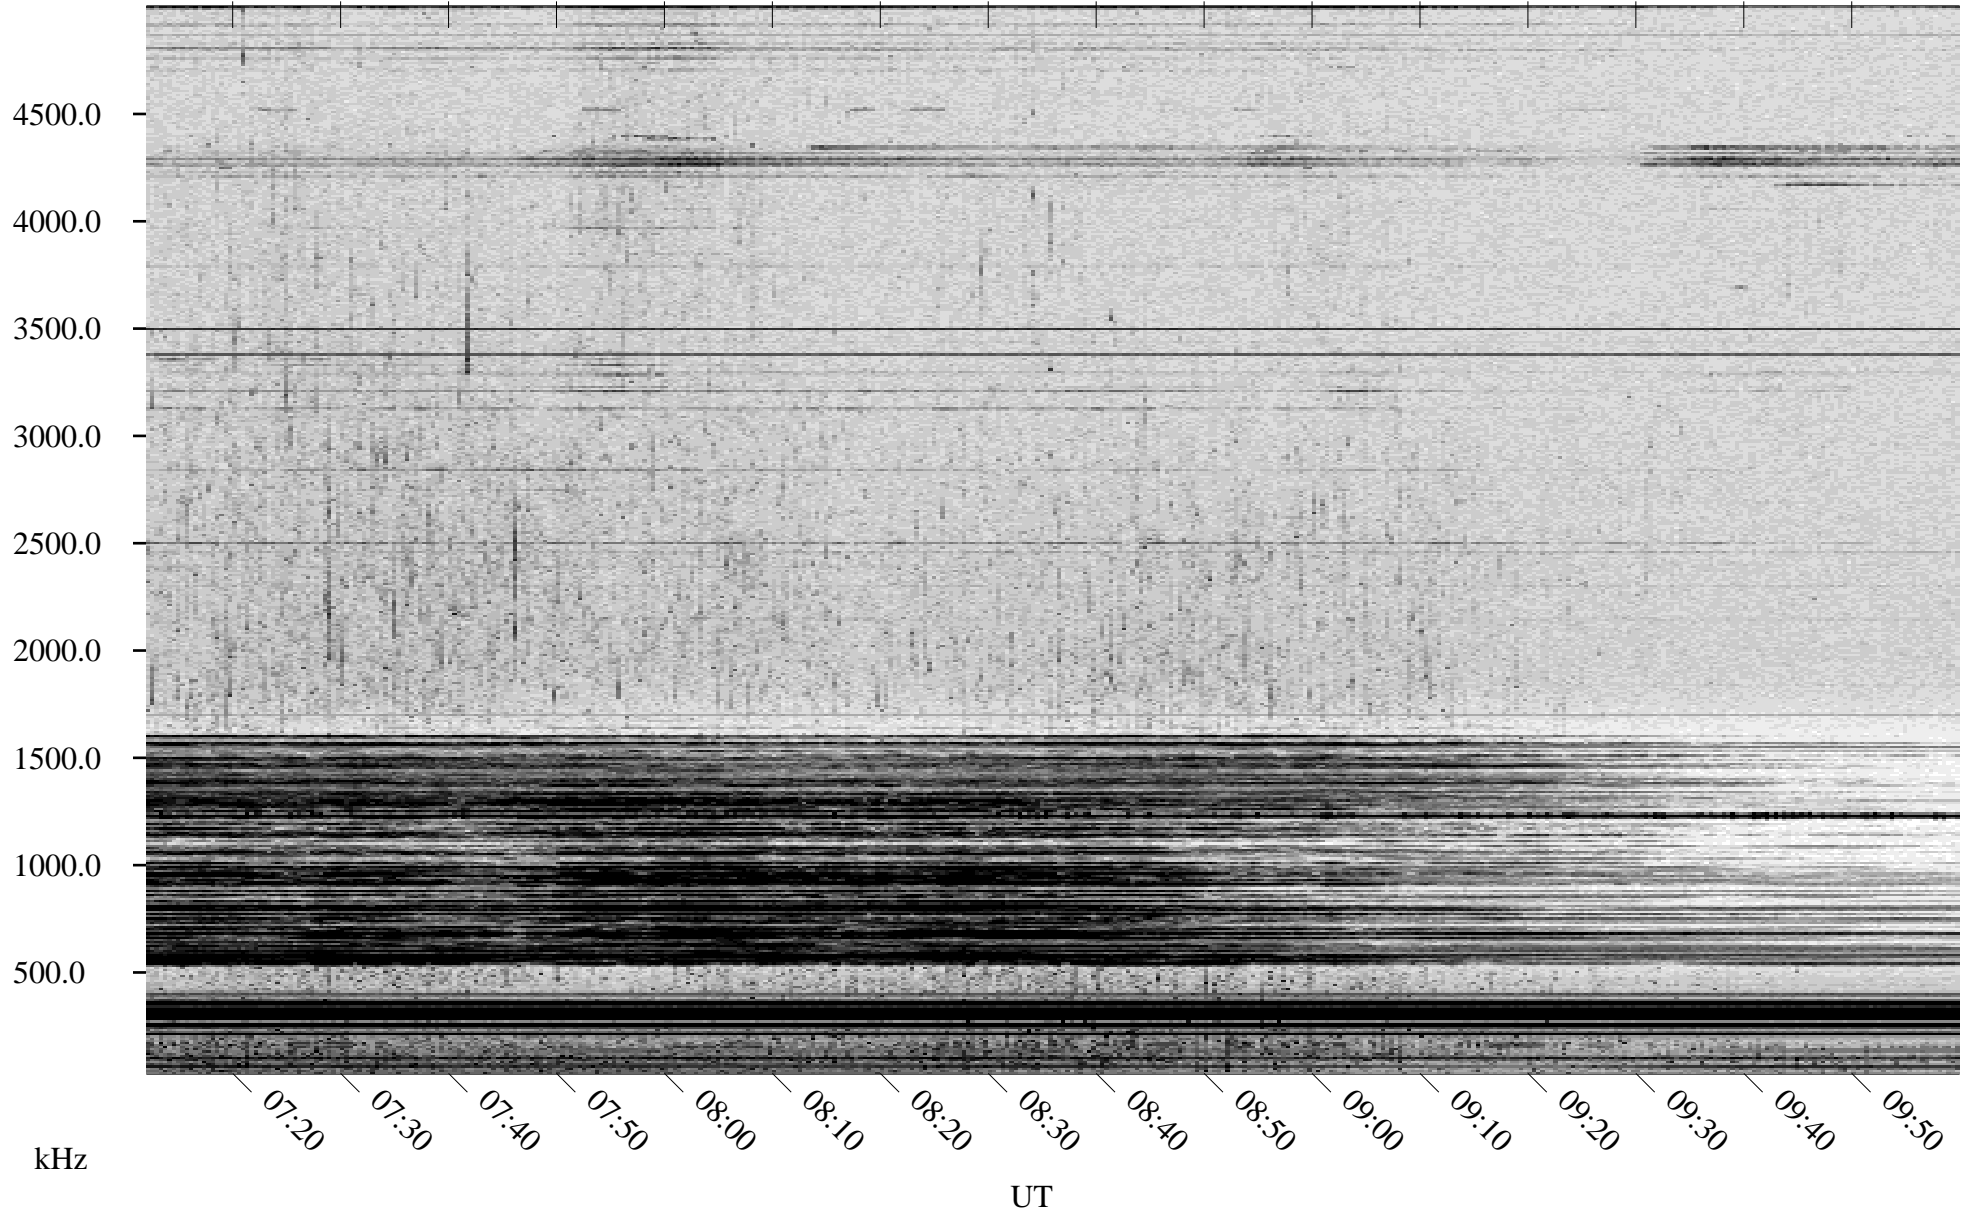

06/02/1998 Churchill, Manitoba

Linear Scale Black = 161 White = 15

ch98153l.r00m max_12

Page 1

06/02/1998 Churchill, Manitoba

Linear Scale Black = 161 White = 15

ch98153l.r00m max_12

Page 2

06/03/1998 Churchill, Manitoba

Linear Scale Black = 161 White = 15

ch98153l.r00m max_12

Page 3

06/03/1998 Churchill, Manitoba

Linear Scale Black = 161 White = 15

ch98153l.r00m max_12

Page 4

06/03/1998 Churchill, Manitoba

Linear Scale Black = 161 White = 15

ch98153l.r00m max_12

Page 5

06/03/1998 Churchill, Manitoba

Linear Scale Black = 161 White = 15

ch98153l.r00m max_12

Page 6

06/03/1998 Churchill, Manitoba

Linear Scale Black = 161 White = 15

ch98153l.r00m max_12

Page 7

06/03/1998 Churchill, Manitoba

Linear Scale Black = 161 White = 15

ch98153l.r00m max_12

Page 8