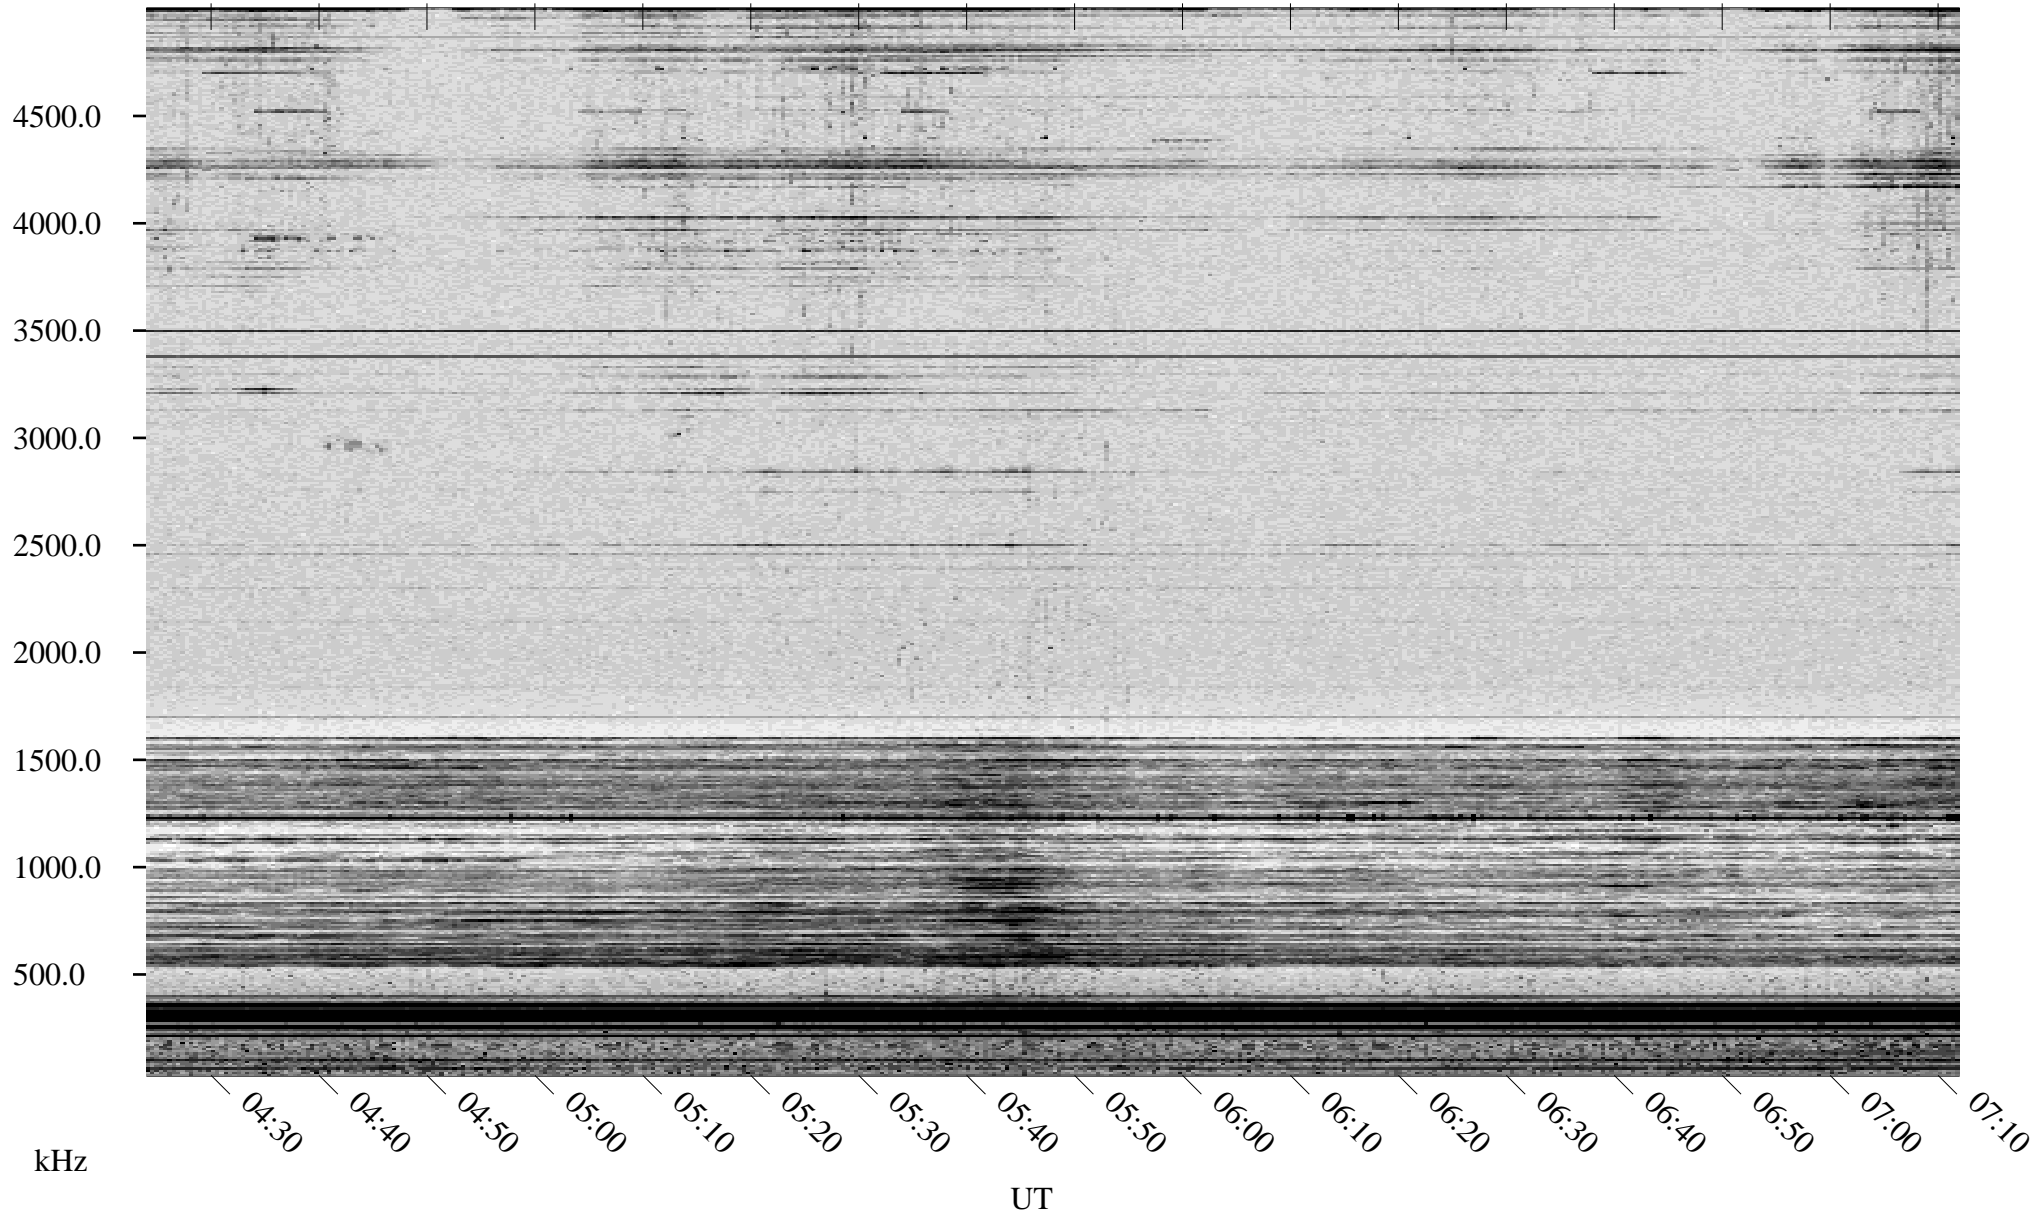

06/03/1998 Churchill, Manitoba

Linear Scale Black = 161 White = 15

ch98154l.r00m max_12

Page 1

06/03/1998 Churchill, Manitoba

Linear Scale Black = 161 White = 15

ch98154l.r00m max_12

Page 2

06/04/1998 Churchill, Manitoba

Linear Scale Black = 161 White = 15

ch98154l.r00m max_12

Page 3

06/04/1998 Churchill, Manitoba

Linear Scale Black = 161 White = 15

ch98154l.r00m max_12

Page 4

06/04/1998 Churchill, Manitoba

Linear Scale Black = 161 White = 15

ch98154l.r00m max_12

Page 5

06/04/1998 Churchill, Manitoba

Linear Scale Black = 161 White = 15

ch98154l.r00m max_12

Page 6

06/04/1998 Churchill, Manitoba

Linear Scale Black = 161 White = 15

ch98154l.r00m max_12

Page 7

06/04/1998 Churchill, Manitoba

Linear Scale Black = 161 White = 15

ch98154l.r00m max_12

Page 8