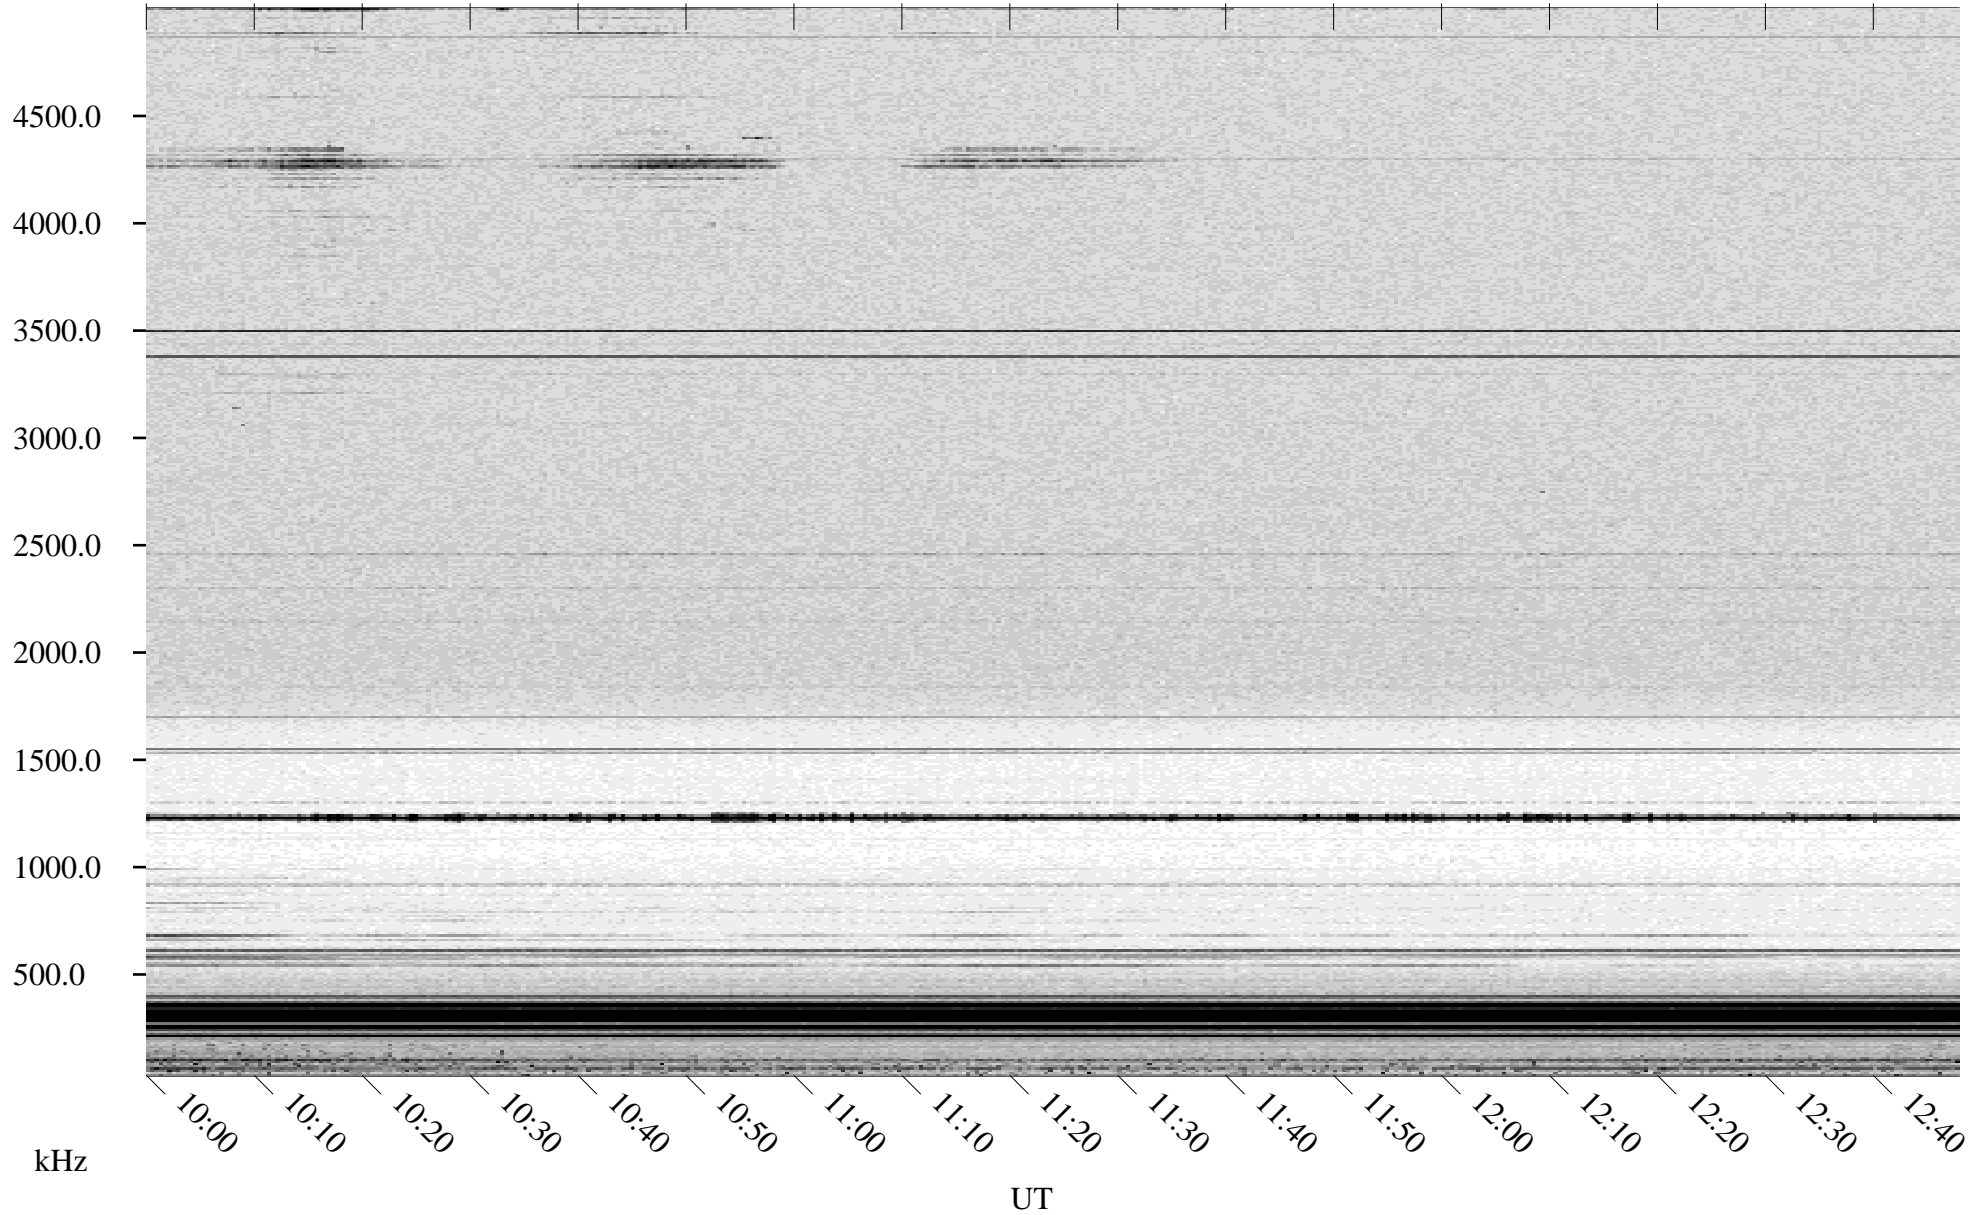

06/03/1998 Churchill, Manitoba

Linear Scale Black = 161 White = 15

ch98154l.r00m max_12

Page 1

06/03/1998 Churchill, Manitoba

Linear Scale Black = 161 White = 15

ch98154l.r00m max_12

Page 2

06/04/1998 Churchill, Manitoba

Linear Scale Black = 161 White = 15

ch98154l.r00m max_12

Page 3

06/04/1998 Churchill, Manitoba

Linear Scale Black = 161 White = 15

ch98154l.r00m max_12

Page 4

06/04/1998 Churchill, Manitoba

Linear Scale Black = 161 White = 15

ch98154l.r00m max_12

Page 5

06/04/1998 Churchill, Manitoba

Linear Scale Black = 161 White = 15

ch98154l.r00m max_12

Page 6

06/04/1998 Churchill, Manitoba

Linear Scale Black = 161 White = 15

ch98154l.r00m max_12

Page 7

06/04/1998 Churchill, Manitoba

Linear Scale Black = 161 White = 15

ch98154l.r00m max_12

Page 8