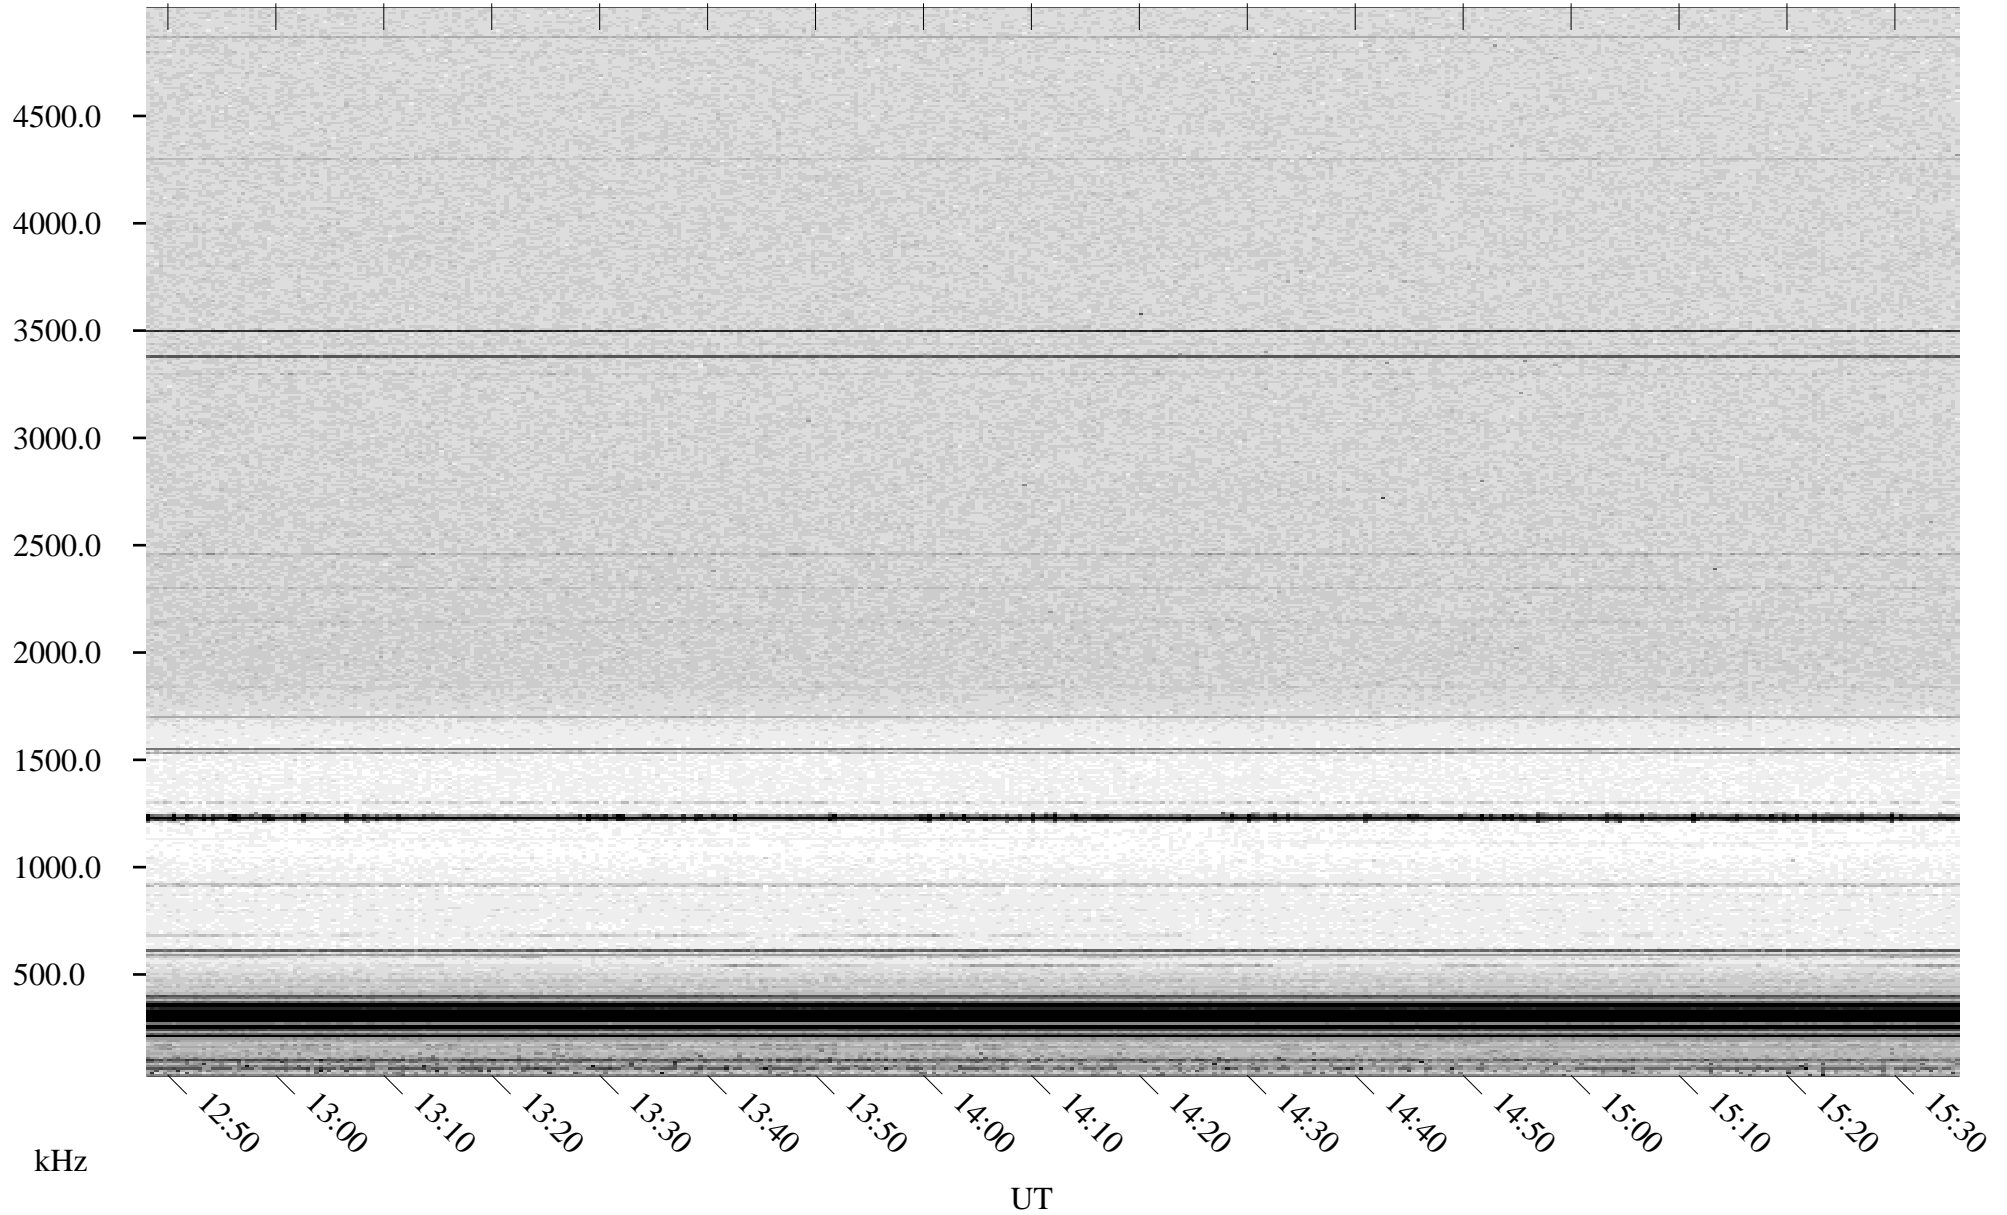

06/03/1998 Churchill, Manitoba

Linear Scale Black = 161 White = 15

ch98154l.r00m max_12

Page 1

06/03/1998 Churchill, Manitoba

Linear Scale Black = 161 White = 15

ch98154l.r00m max_12

Page 2

06/04/1998 Churchill, Manitoba

Linear Scale Black = 161 White = 15

ch98154l.r00m max_12

Page 3

06/04/1998 Churchill, Manitoba

Linear Scale Black = 161 White = 15

ch98154l.r00m max_12

Page 4

06/04/1998 Churchill, Manitoba

Linear Scale Black = 161 White = 15

ch98154l.r00m max_12

Page 5

06/04/1998 Churchill, Manitoba

Linear Scale Black = 161 White = 15

ch98154l.r00m max_12

Page 6

06/04/1998 Churchill, Manitoba

Linear Scale Black = 161 White = 15

ch98154l.r00m max_12

Page 7

06/04/1998 Churchill, Manitoba

Linear Scale Black = 161 White = 15

ch98154l.r00m max_12

Page 8