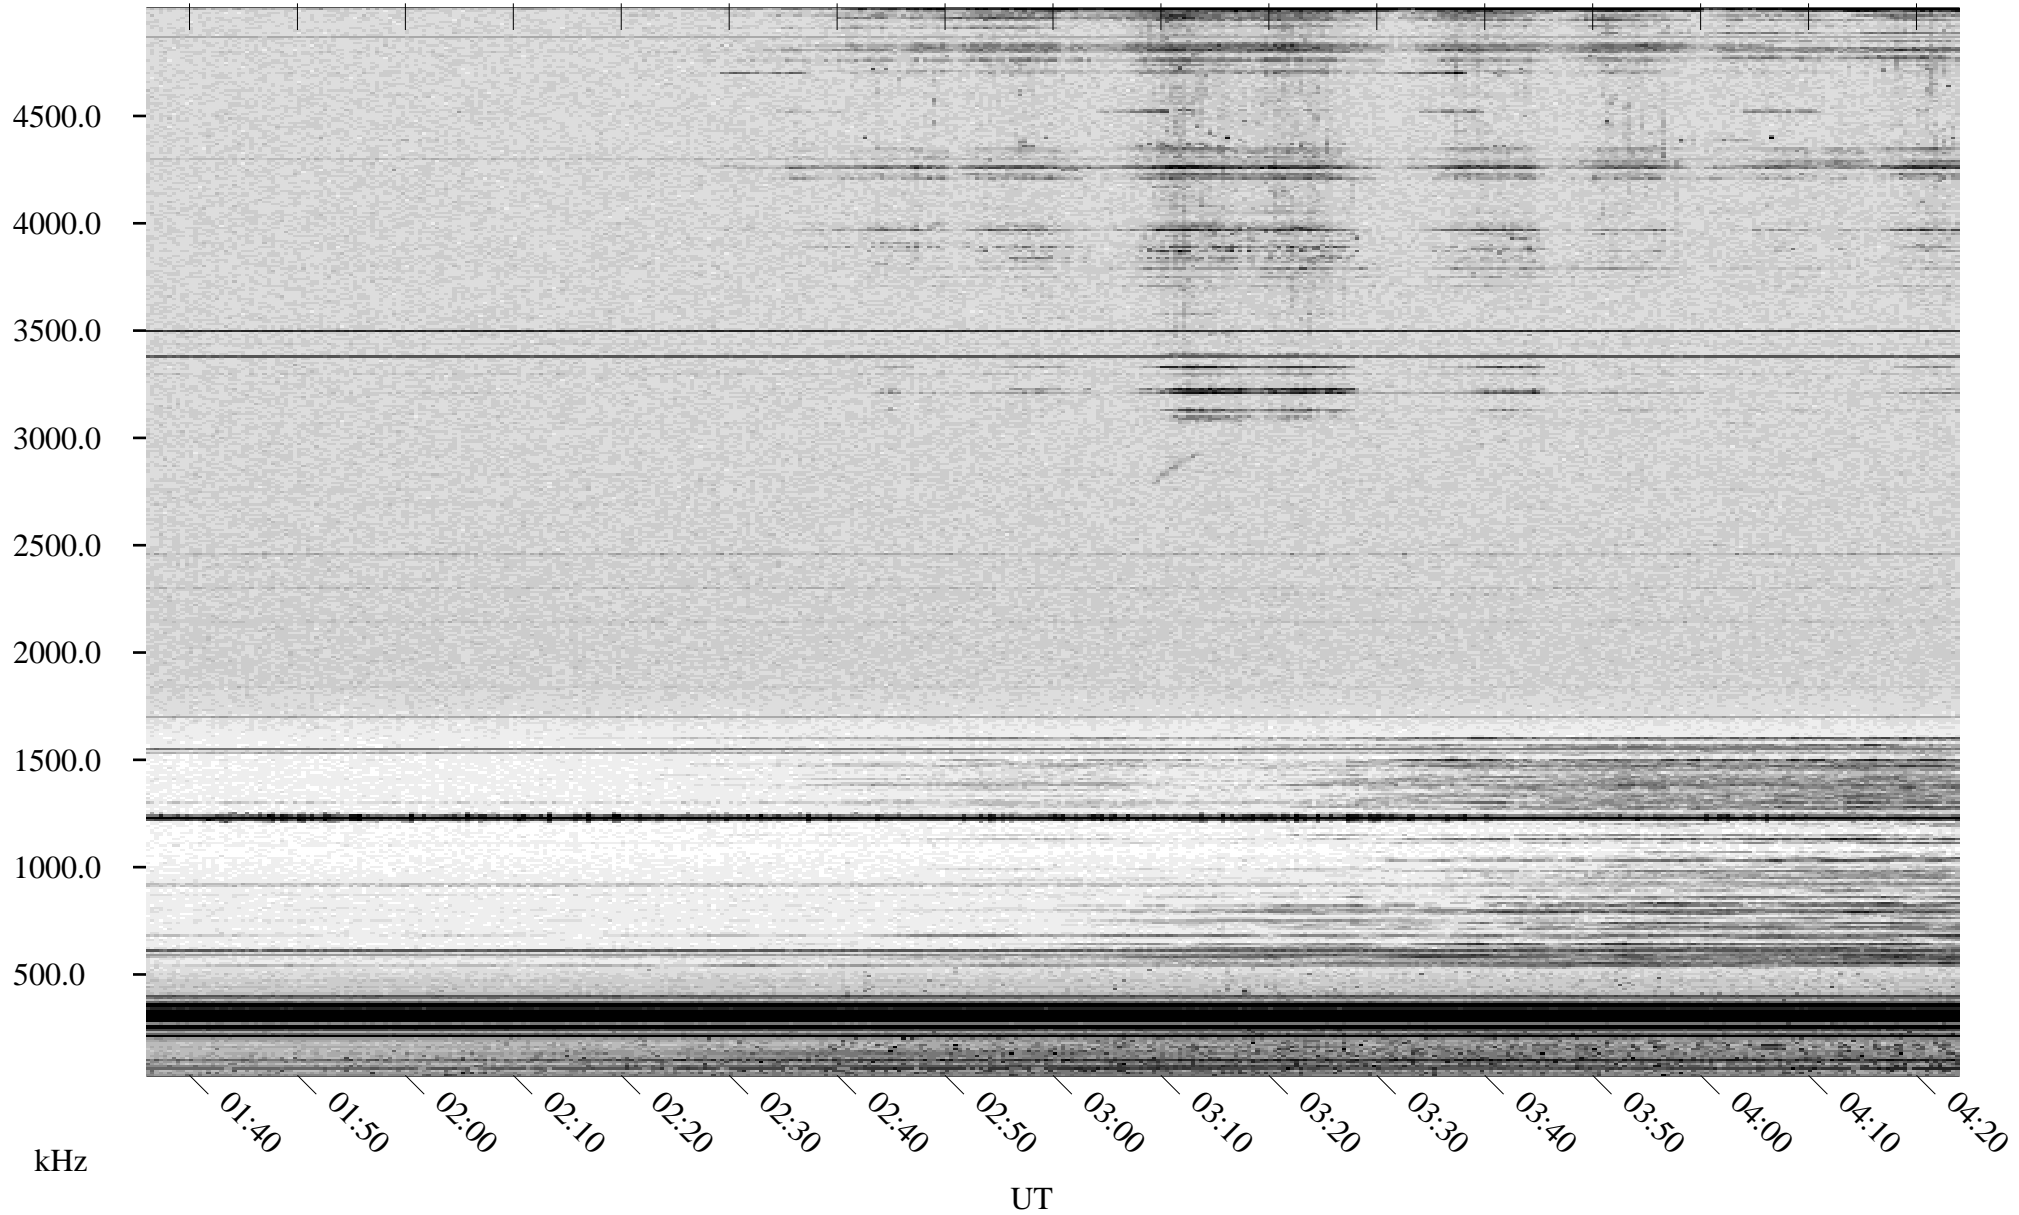

06/03/1998 Churchill, Manitoba

Linear Scale Black = 161 White = 15

ch98154l.r00m max_12

Page 1

06/03/1998 Churchill, Manitoba

Linear Scale Black = 161 White = 15

ch98154l.r00m max_12

Page 2

06/04/1998 Churchill, Manitoba

Linear Scale Black = 161 White = 15

ch98154l.r00m max_12

Page 3

06/04/1998 Churchill, Manitoba

Linear Scale Black = 161 White = 15

ch98154l.r00m max_12

Page 4

06/04/1998 Churchill, Manitoba

Linear Scale Black = 161 White = 15

ch98154l.r00m max_12

Page 5

06/04/1998 Churchill, Manitoba

Linear Scale Black = 161 White = 15

ch98154l.r00m max_12

Page 6

06/04/1998 Churchill, Manitoba

Linear Scale Black = 161 White = 15

ch98154l.r00m max_12

Page 7

06/04/1998 Churchill, Manitoba

Linear Scale Black = 161 White = 15

ch98154l.r00m max_12

Page 8