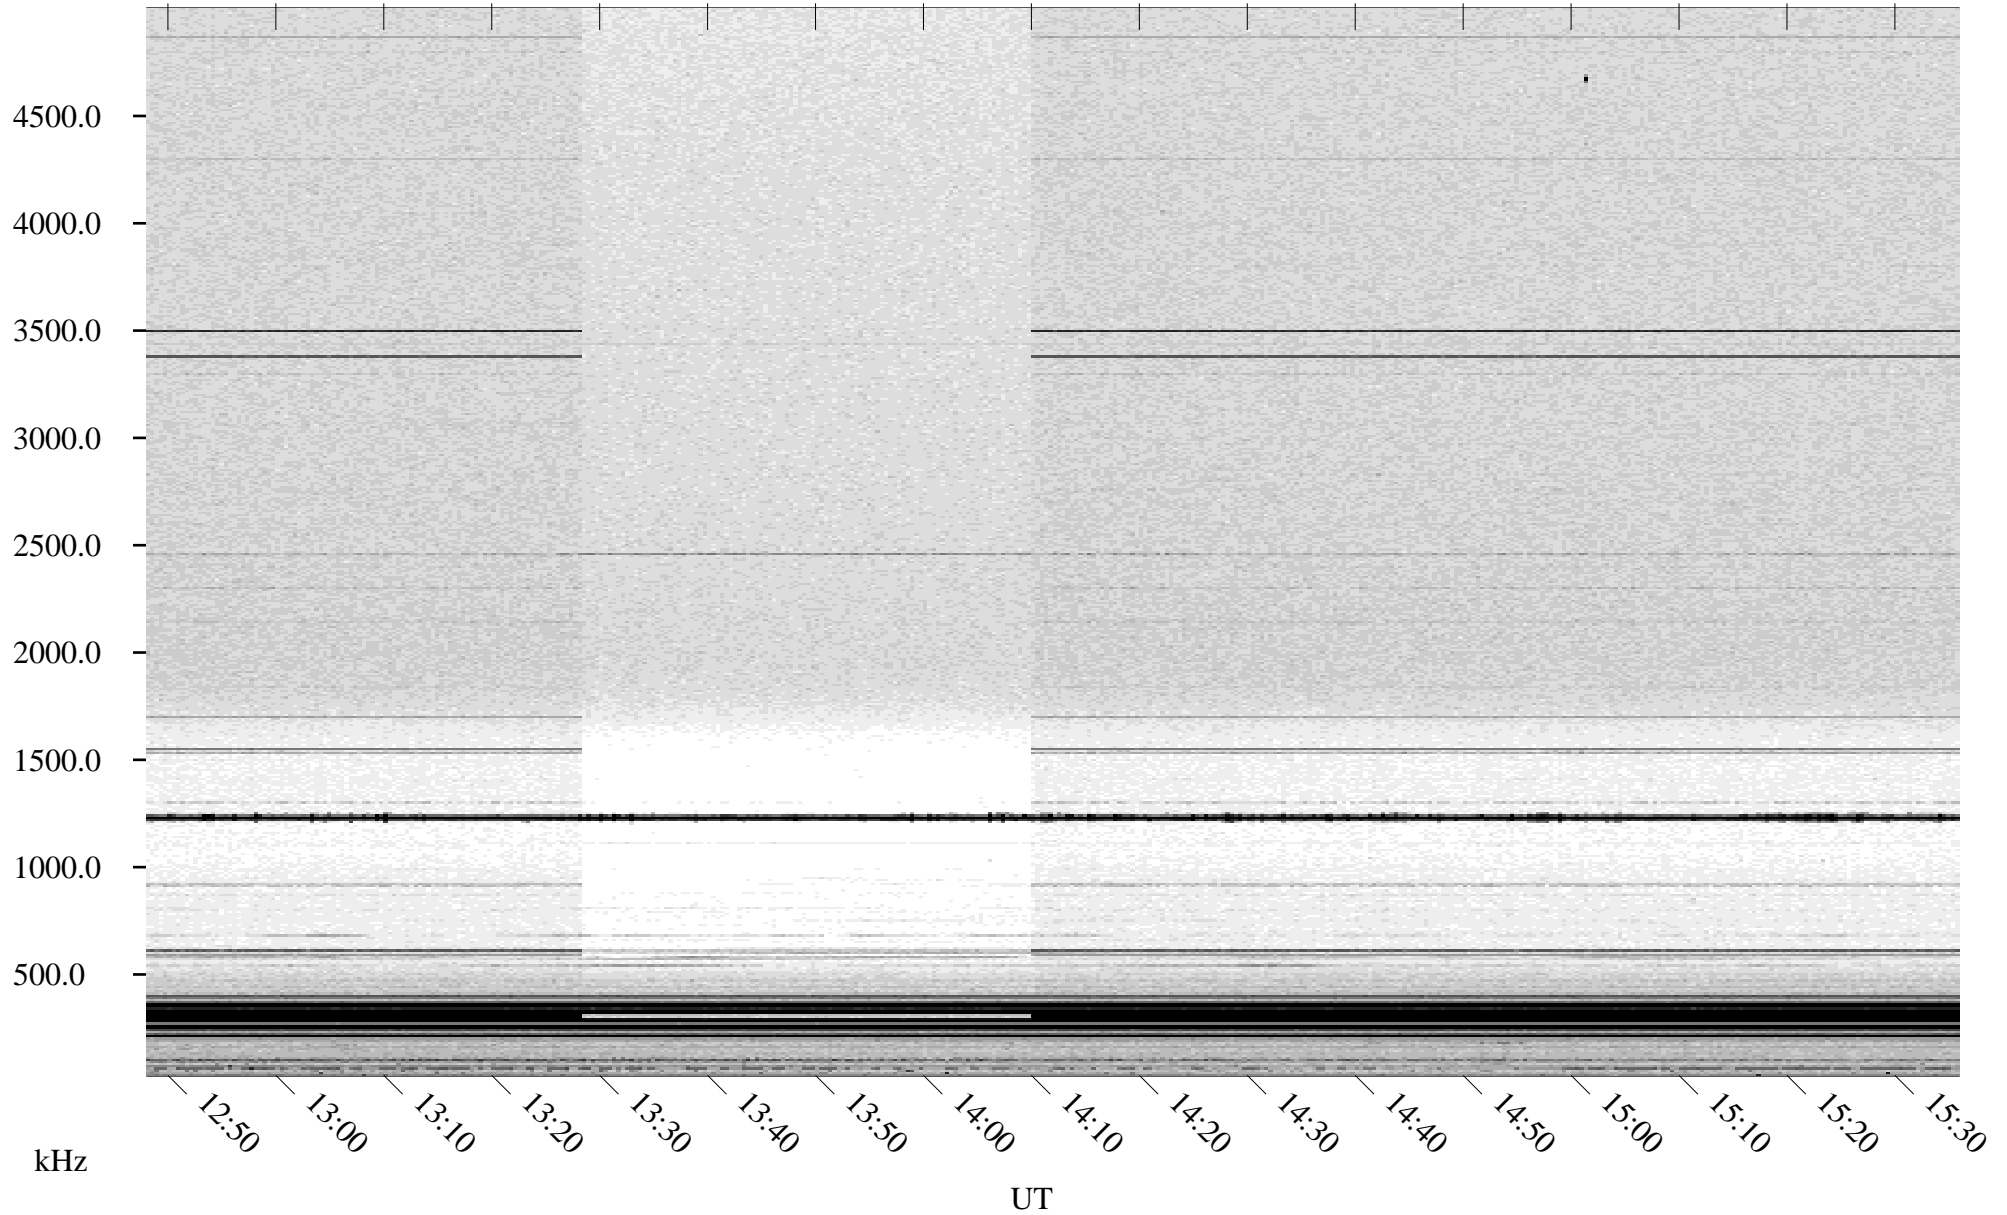

06/04/1998 Churchill, Manitoba

Linear Scale Black = 161 White = 15

ch981551.r00m max_12

Page 1

06/04/1998 Churchill, Manitoba

Linear Scale Black = 161 White = 15

ch981551.r00m max_12

Page 2

06/05/1998 Churchill, Manitoba

Linear Scale Black = 161 White = 15

ch98155l.r00m max_12

Page 3

06/05/1998 Churchill, Manitoba

Linear Scale Black = 161 White = 15

ch98155l.r00m max_12

Page 4

06/05/1998 Churchill, Manitoba

Linear Scale Black = 161 White = 15

ch981551.r00m max_12

Page 5

06/05/1998 Churchill, Manitoba

Linear Scale Black = 161 White = 15

ch981551.r00m max_12

Page 6

06/05/1998 Churchill, Manitoba

Linear Scale Black = 161 White = 15

ch98155l.r00m max_12

Page 7

06/05/1998 Churchill, Manitoba

Linear Scale Black = 161 White = 15

ch98155l.r00m max_12

Page 8