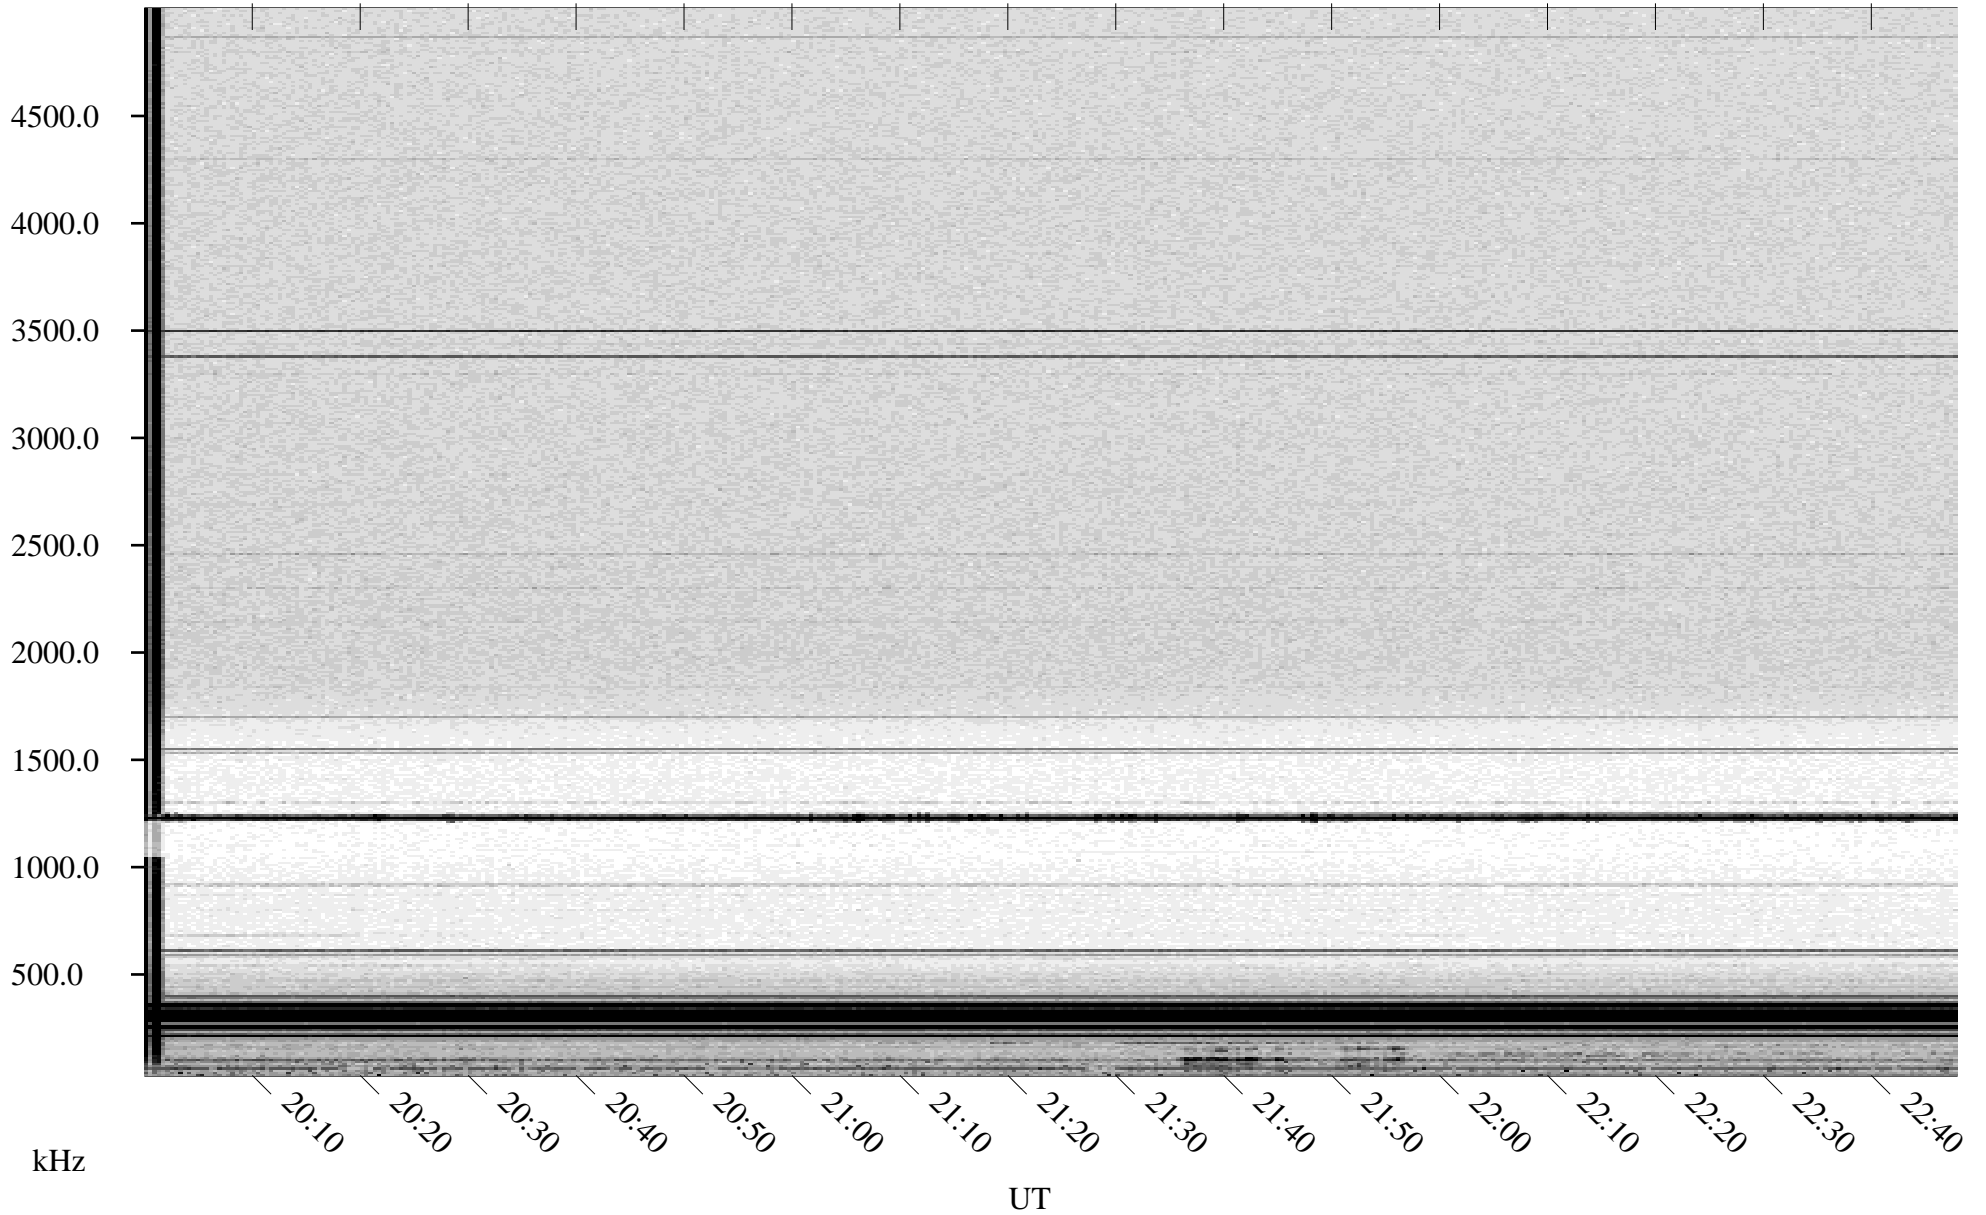

06/04/1998 Churchill, Manitoba

Linear Scale Black = 161 White = 15

ch981551.r00m max_12

Page 1

06/04/1998 Churchill, Manitoba

Linear Scale Black = 161 White = 15

ch981551.r00m max_12

Page 2

06/05/1998 Churchill, Manitoba

Linear Scale Black = 161 White = 15

ch98155l.r00m max_12

Page 3

06/05/1998 Churchill, Manitoba

Linear Scale Black = 161 White = 15

ch98155l.r00m max_12

Page 4

06/05/1998 Churchill, Manitoba

Linear Scale Black = 161 White = 15

ch981551.r00m max_12

Page 5

06/05/1998 Churchill, Manitoba

Linear Scale Black = 161 White = 15

ch981551.r00m max_12

Page 6

06/05/1998 Churchill, Manitoba

Linear Scale Black = 161 White = 15

ch98155l.r00m max_12

Page 7

06/05/1998 Churchill, Manitoba

Linear Scale Black = 161 White = 15

ch98155l.r00m max_12

Page 8