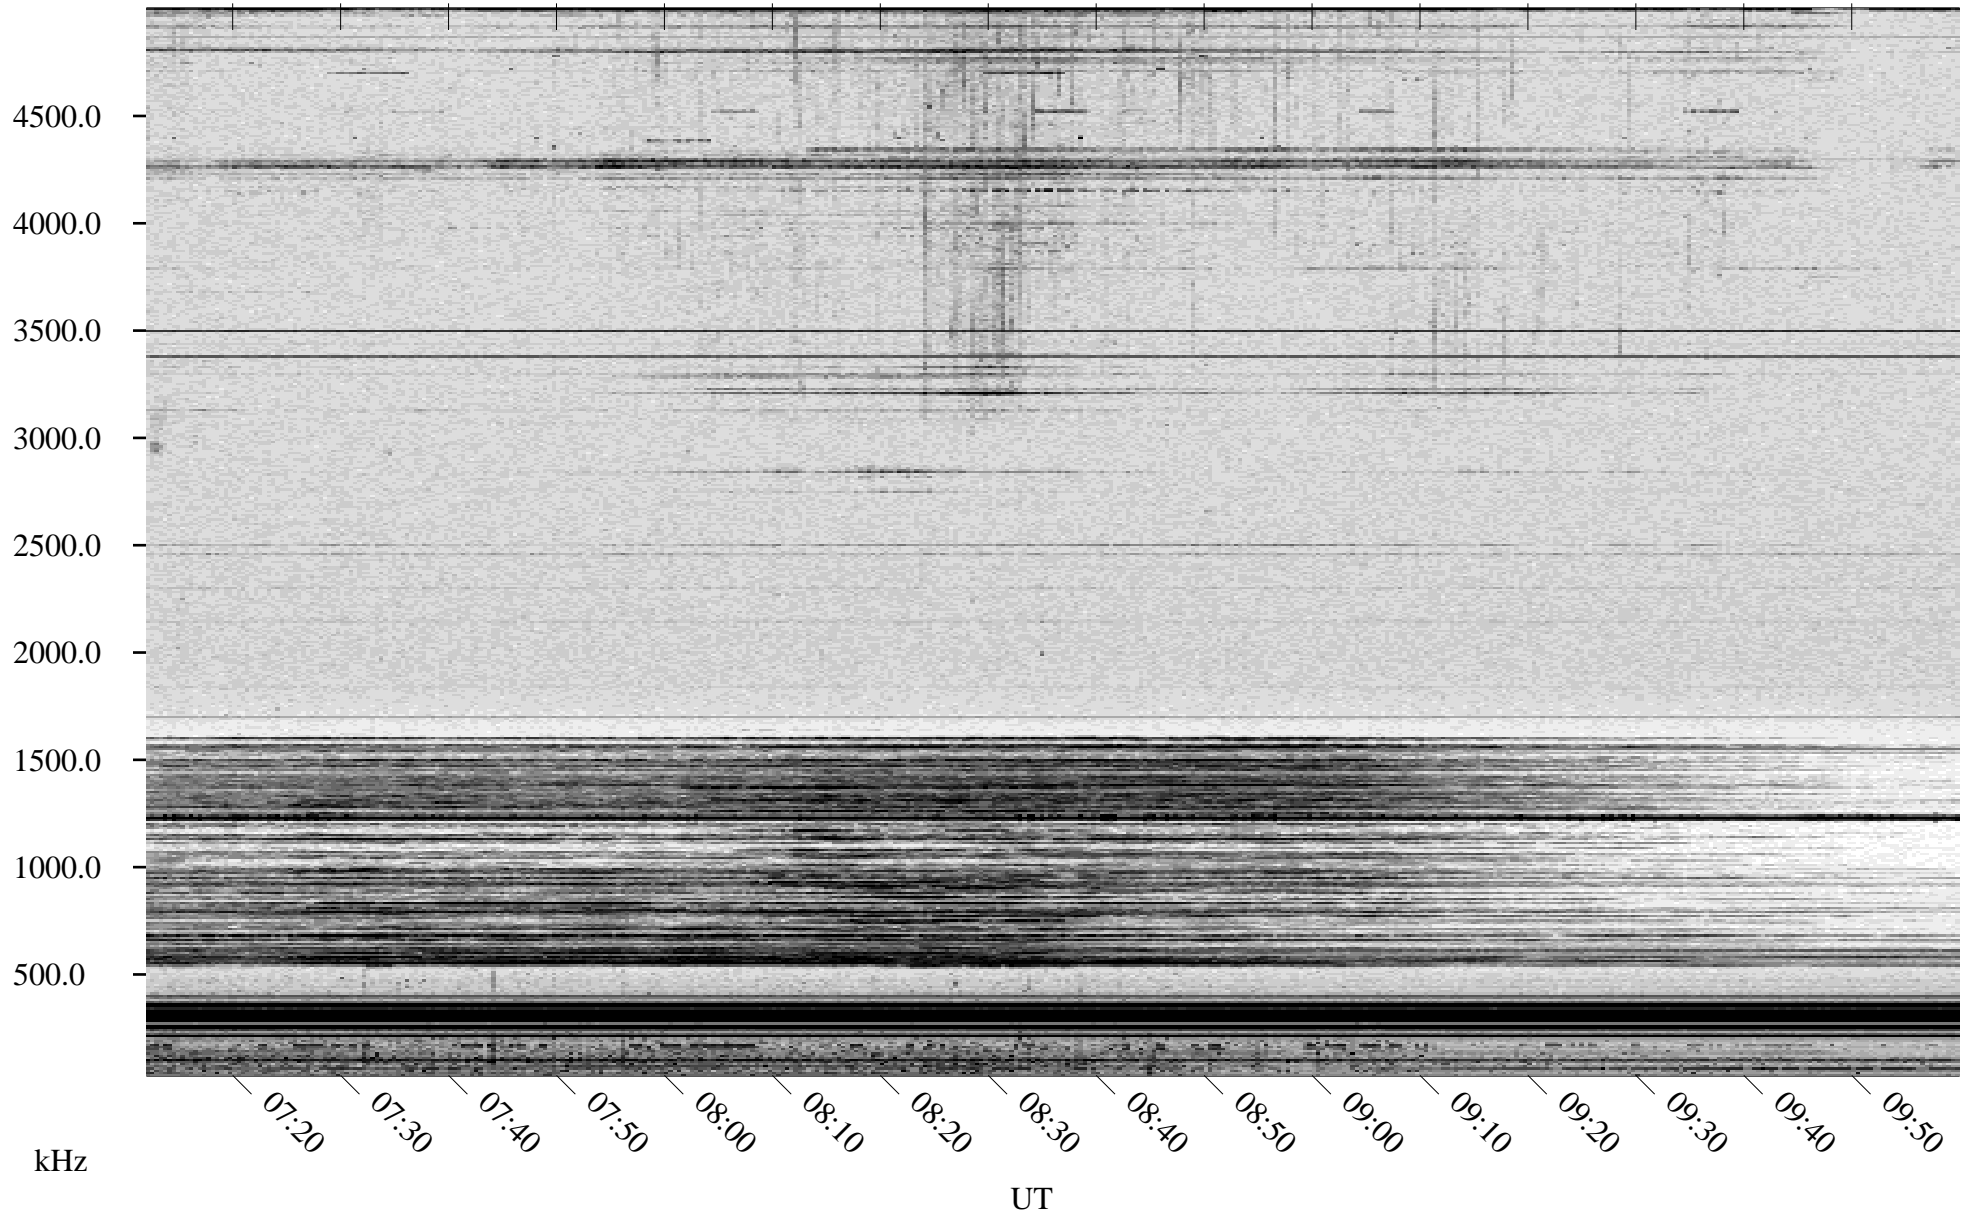

06/04/1998 Churchill, Manitoba

Linear Scale Black = 161 White = 15

ch981551.r00m max_12

Page 1

06/04/1998 Churchill, Manitoba

Linear Scale Black = 161 White = 15

ch981551.r00m max_12

Page 2

06/05/1998 Churchill, Manitoba

Linear Scale Black = 161 White = 15

ch98155l.r00m max_12

Page 3

06/05/1998 Churchill, Manitoba

Linear Scale Black = 161 White = 15

ch98155l.r00m max_12

Page 4

06/05/1998 Churchill, Manitoba

Linear Scale Black = 161 White = 15

ch981551.r00m max_12

Page 5

06/05/1998 Churchill, Manitoba

Linear Scale Black = 161 White = 15

ch981551.r00m max_12

Page 6

06/05/1998 Churchill, Manitoba

Linear Scale Black = 161 White = 15

ch98155l.r00m max_12

Page 7

06/05/1998 Churchill, Manitoba

Linear Scale Black = 161 White = 15

ch98155l.r00m max_12

Page 8