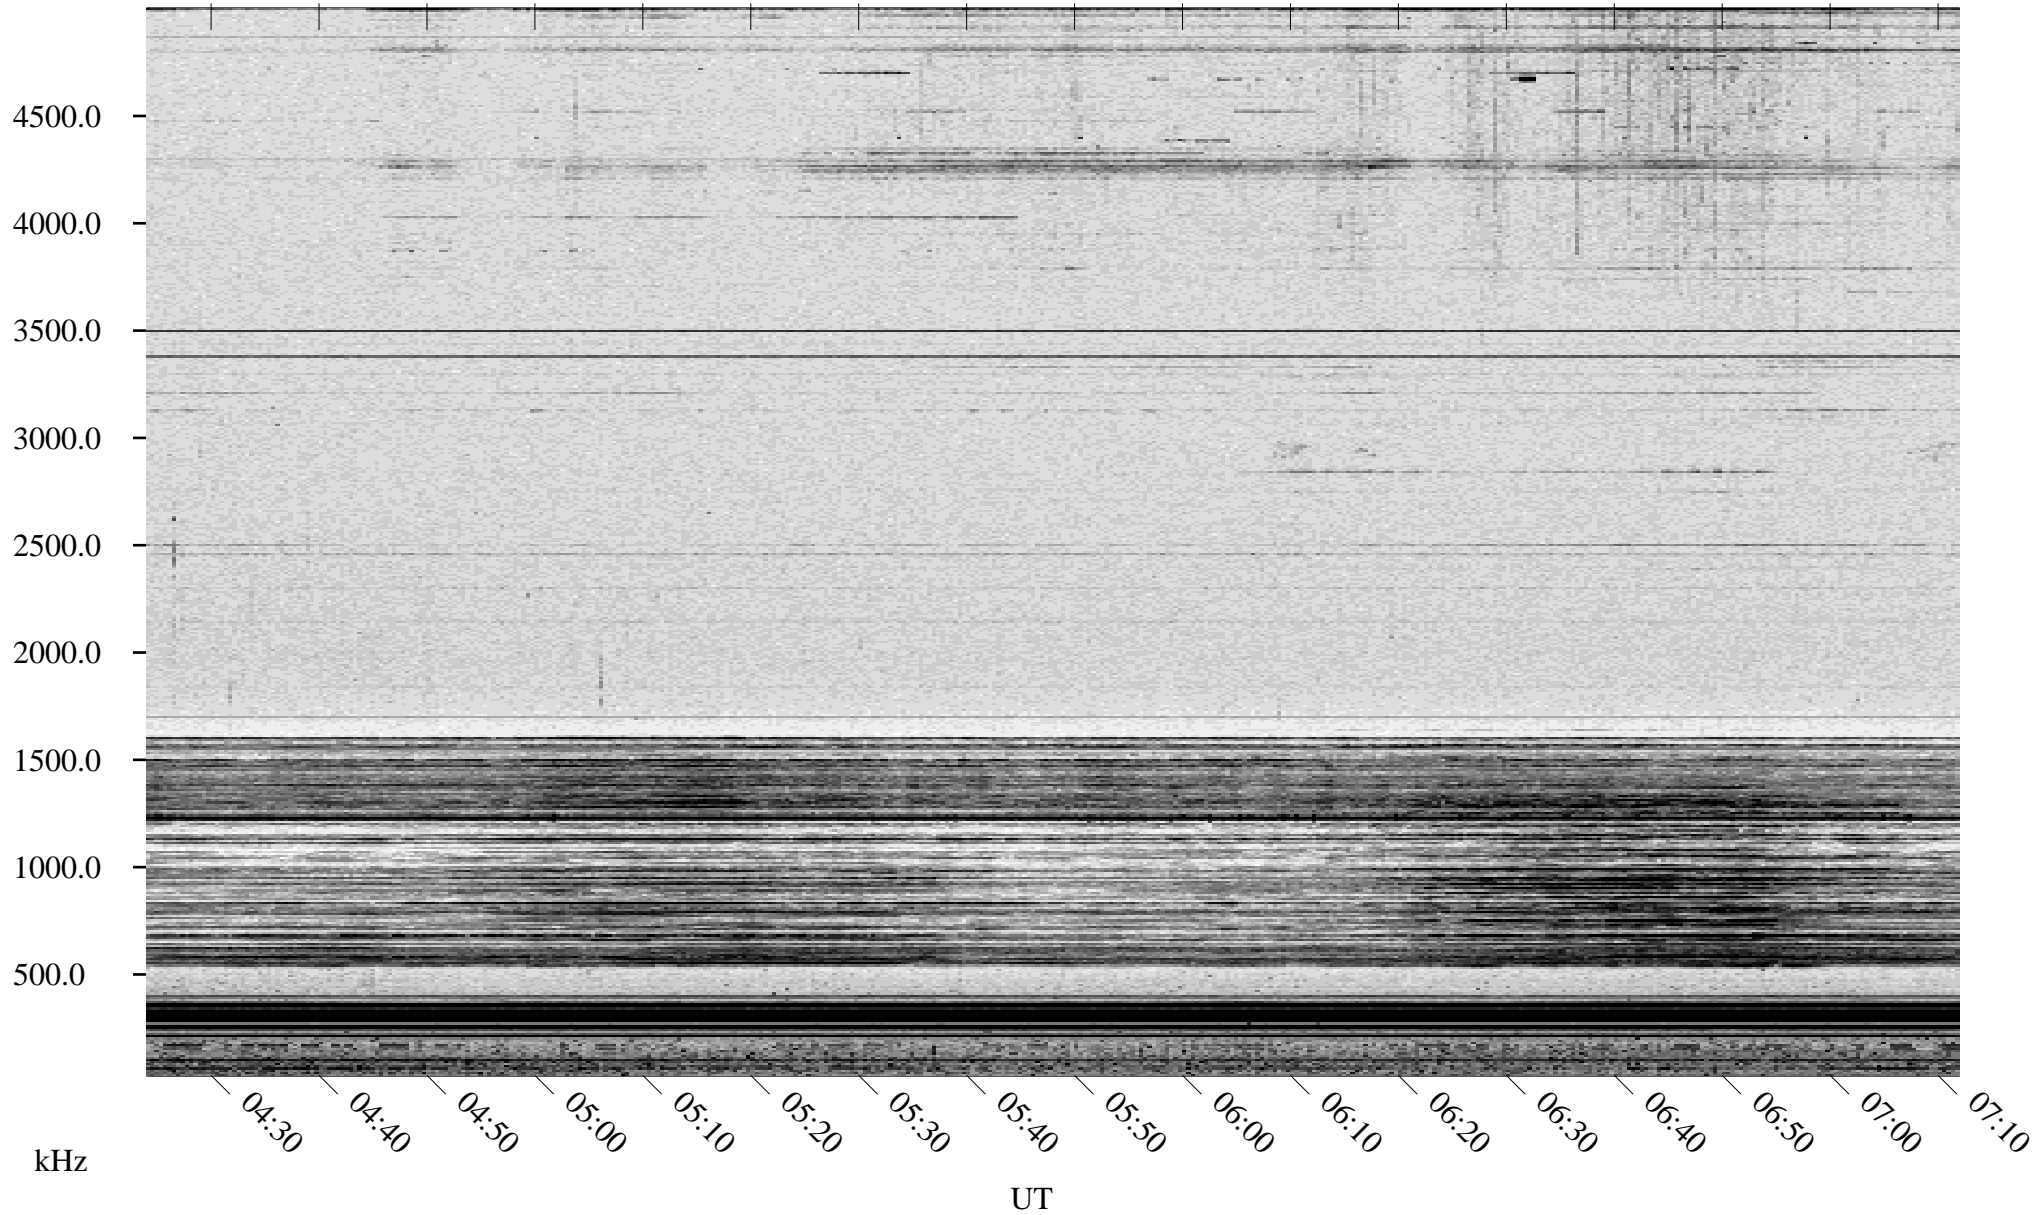

06/04/1998 Churchill, Manitoba

Linear Scale Black = 161 White = 15

ch981551.r00m max_12

Page 1

06/04/1998 Churchill, Manitoba

Linear Scale Black = 161 White = 15

ch981551.r00m max_12

Page 2

06/05/1998 Churchill, Manitoba

Linear Scale Black = 161 White = 15

ch98155l.r00m max_12

Page 3

06/05/1998 Churchill, Manitoba

Linear Scale Black = 161 White = 15

ch98155l.r00m max_12

Page 4

06/05/1998 Churchill, Manitoba

Linear Scale Black = 161 White = 15

ch981551.r00m max_12

Page 5

06/05/1998 Churchill, Manitoba

Linear Scale Black = 161 White = 15

ch981551.r00m max_12

Page 6

06/05/1998 Churchill, Manitoba

Linear Scale Black = 161 White = 15

ch98155l.r00m max_12

Page 7

06/05/1998 Churchill, Manitoba

Linear Scale Black = 161 White = 15

ch98155l.r00m max_12

Page 8