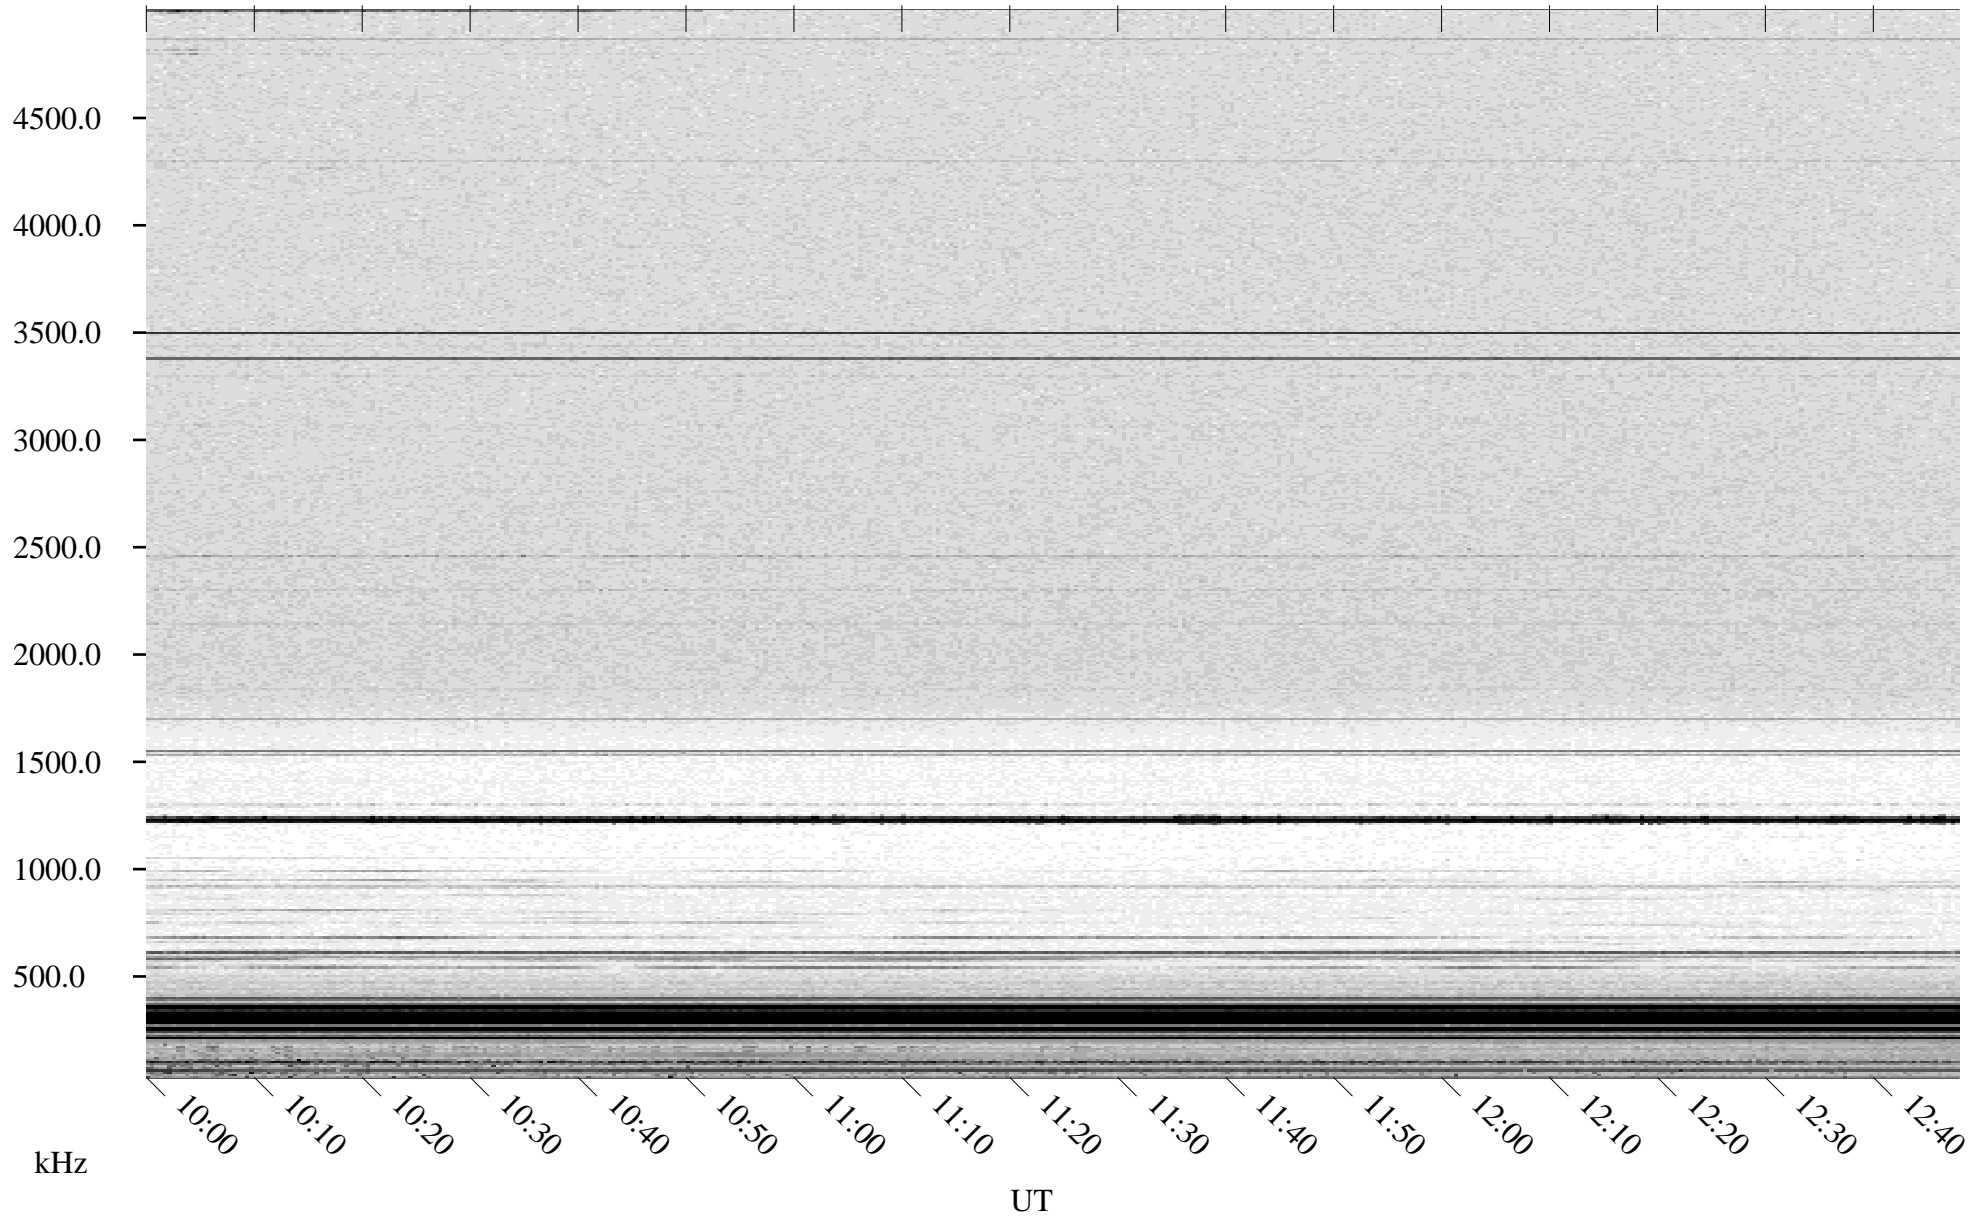

06/05/1998 Churchill, Manitoba

Linear Scale Black = 161 White = 15

ch98156l.r00m max_12

Page 1

06/05/1998 Churchill, Manitoba

Linear Scale Black = 161 White = 15

ch98156l.r00m max_12

Page 2

06/06/1998 Churchill, Manitoba

Linear Scale Black = 161 White = 15

ch98156l.r00m max_12

Page 3

06/06/1998 Churchill, Manitoba

Linear Scale Black = 161 White = 15

ch98156l.r00m max_12

Page 4

06/06/1998 Churchill, Manitoba

Linear Scale Black = 161 White = 15

ch98156l.r00m max_12

Page 5

06/06/1998 Churchill, Manitoba

Linear Scale Black = 161 White = 15

ch98156l.r00m max_12

Page 6

06/06/1998 Churchill, Manitoba

Linear Scale Black = 161 White = 15

ch98156l.r00m max_12

Page 7

06/06/1998 Churchill, Manitoba

Linear Scale Black = 161 White = 15

ch98156l.r00m max_12

Page 8