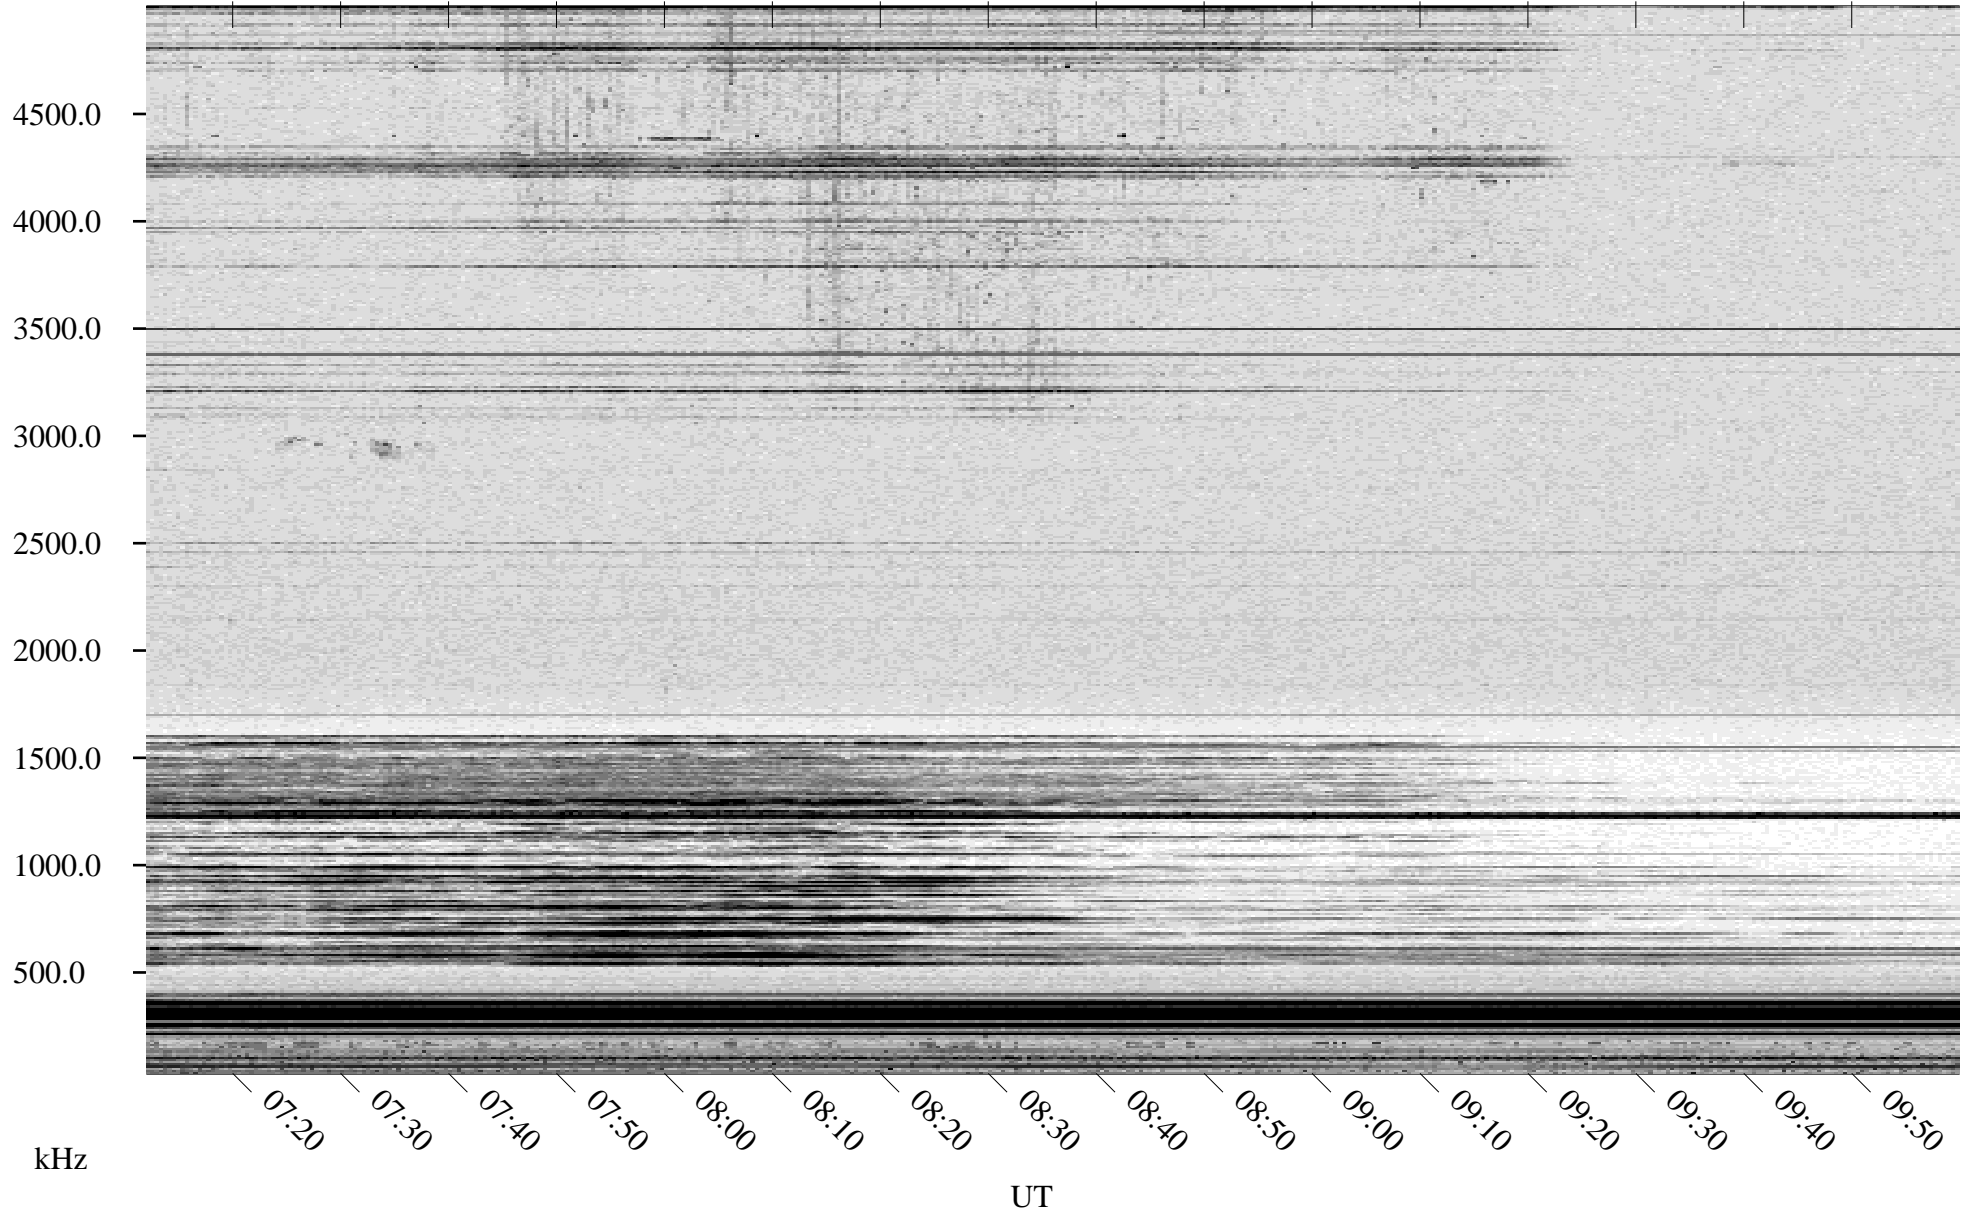

06/05/1998 Churchill, Manitoba

Linear Scale Black = 161 White = 15

ch98156l.r00m max_12

Page 1

06/05/1998 Churchill, Manitoba

Linear Scale Black = 161 White = 15

ch98156l.r00m max_12

Page 2

06/06/1998 Churchill, Manitoba

Linear Scale Black = 161 White = 15

ch98156l.r00m max_12

Page 3

06/06/1998 Churchill, Manitoba

Linear Scale Black = 161 White = 15

ch98156l.r00m max_12

Page 4

06/06/1998 Churchill, Manitoba

Linear Scale Black = 161 White = 15

ch98156l.r00m max_12

Page 5

06/06/1998 Churchill, Manitoba

Linear Scale Black = 161 White = 15

ch98156l.r00m max_12

Page 6

06/06/1998 Churchill, Manitoba

Linear Scale Black = 161 White = 15

ch98156l.r00m max_12

Page 7

06/06/1998 Churchill, Manitoba

Linear Scale Black = 161 White = 15

ch98156l.r00m max_12

Page 8