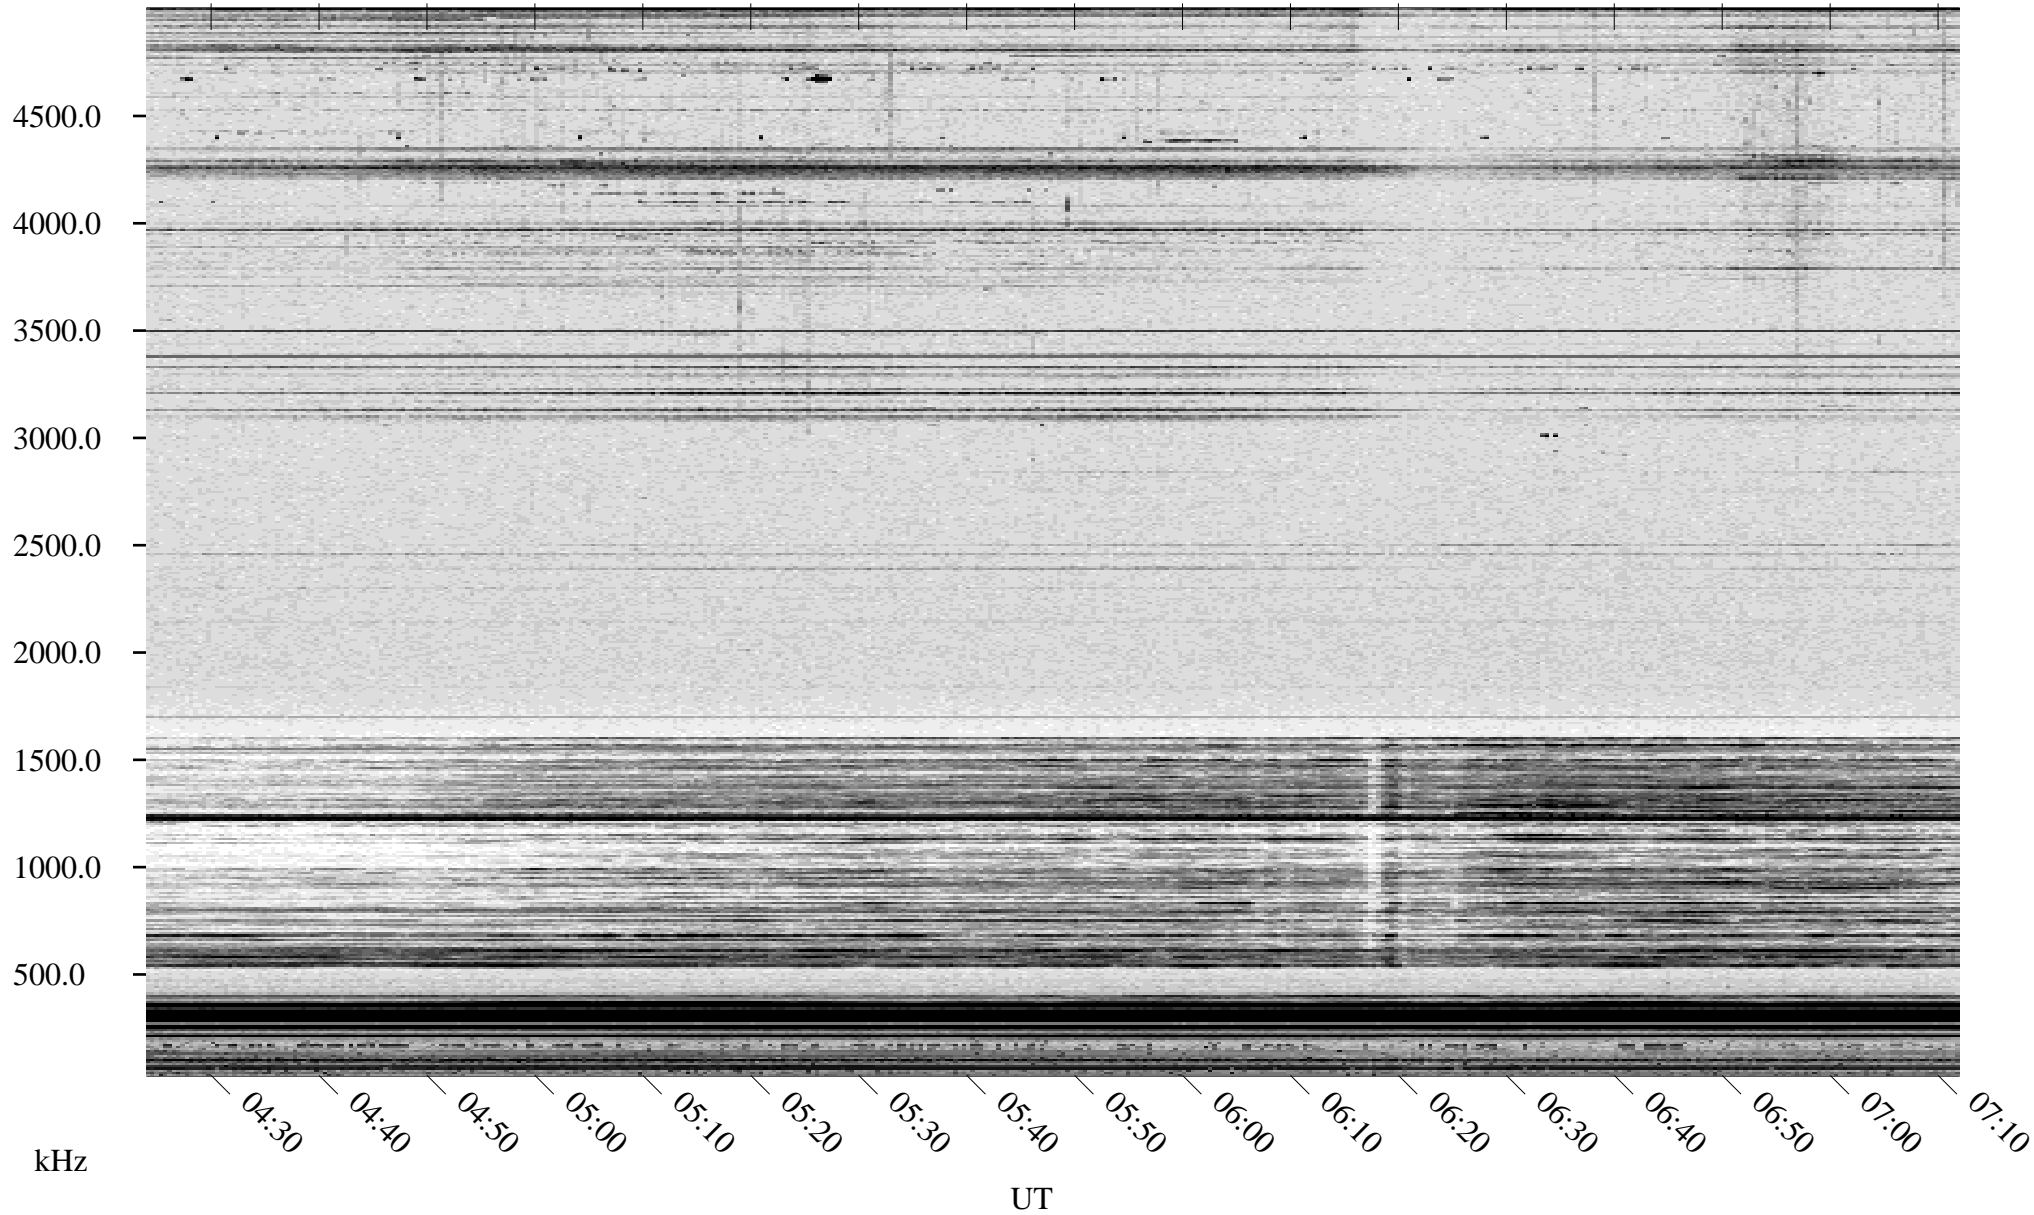

06/05/1998 Churchill, Manitoba

Linear Scale Black = 161 White = 15

ch98156l.r00m max_12

Page 1

06/05/1998 Churchill, Manitoba

Linear Scale Black = 161 White = 15

ch98156l.r00m max_12

Page 2

06/06/1998 Churchill, Manitoba

Linear Scale Black = 161 White = 15

ch98156l.r00m max_12

Page 3

06/06/1998 Churchill, Manitoba

Linear Scale Black = 161 White = 15

ch98156l.r00m max_12

Page 4

06/06/1998 Churchill, Manitoba

Linear Scale Black = 161 White = 15

ch98156l.r00m max_12

Page 5

06/06/1998 Churchill, Manitoba

Linear Scale Black = 161 White = 15

ch98156l.r00m max_12

Page 6

06/06/1998 Churchill, Manitoba

Linear Scale Black = 161 White = 15

ch98156l.r00m max_12

Page 7

06/06/1998 Churchill, Manitoba

Linear Scale Black = 161 White = 15

ch98156l.r00m max_12

Page 8