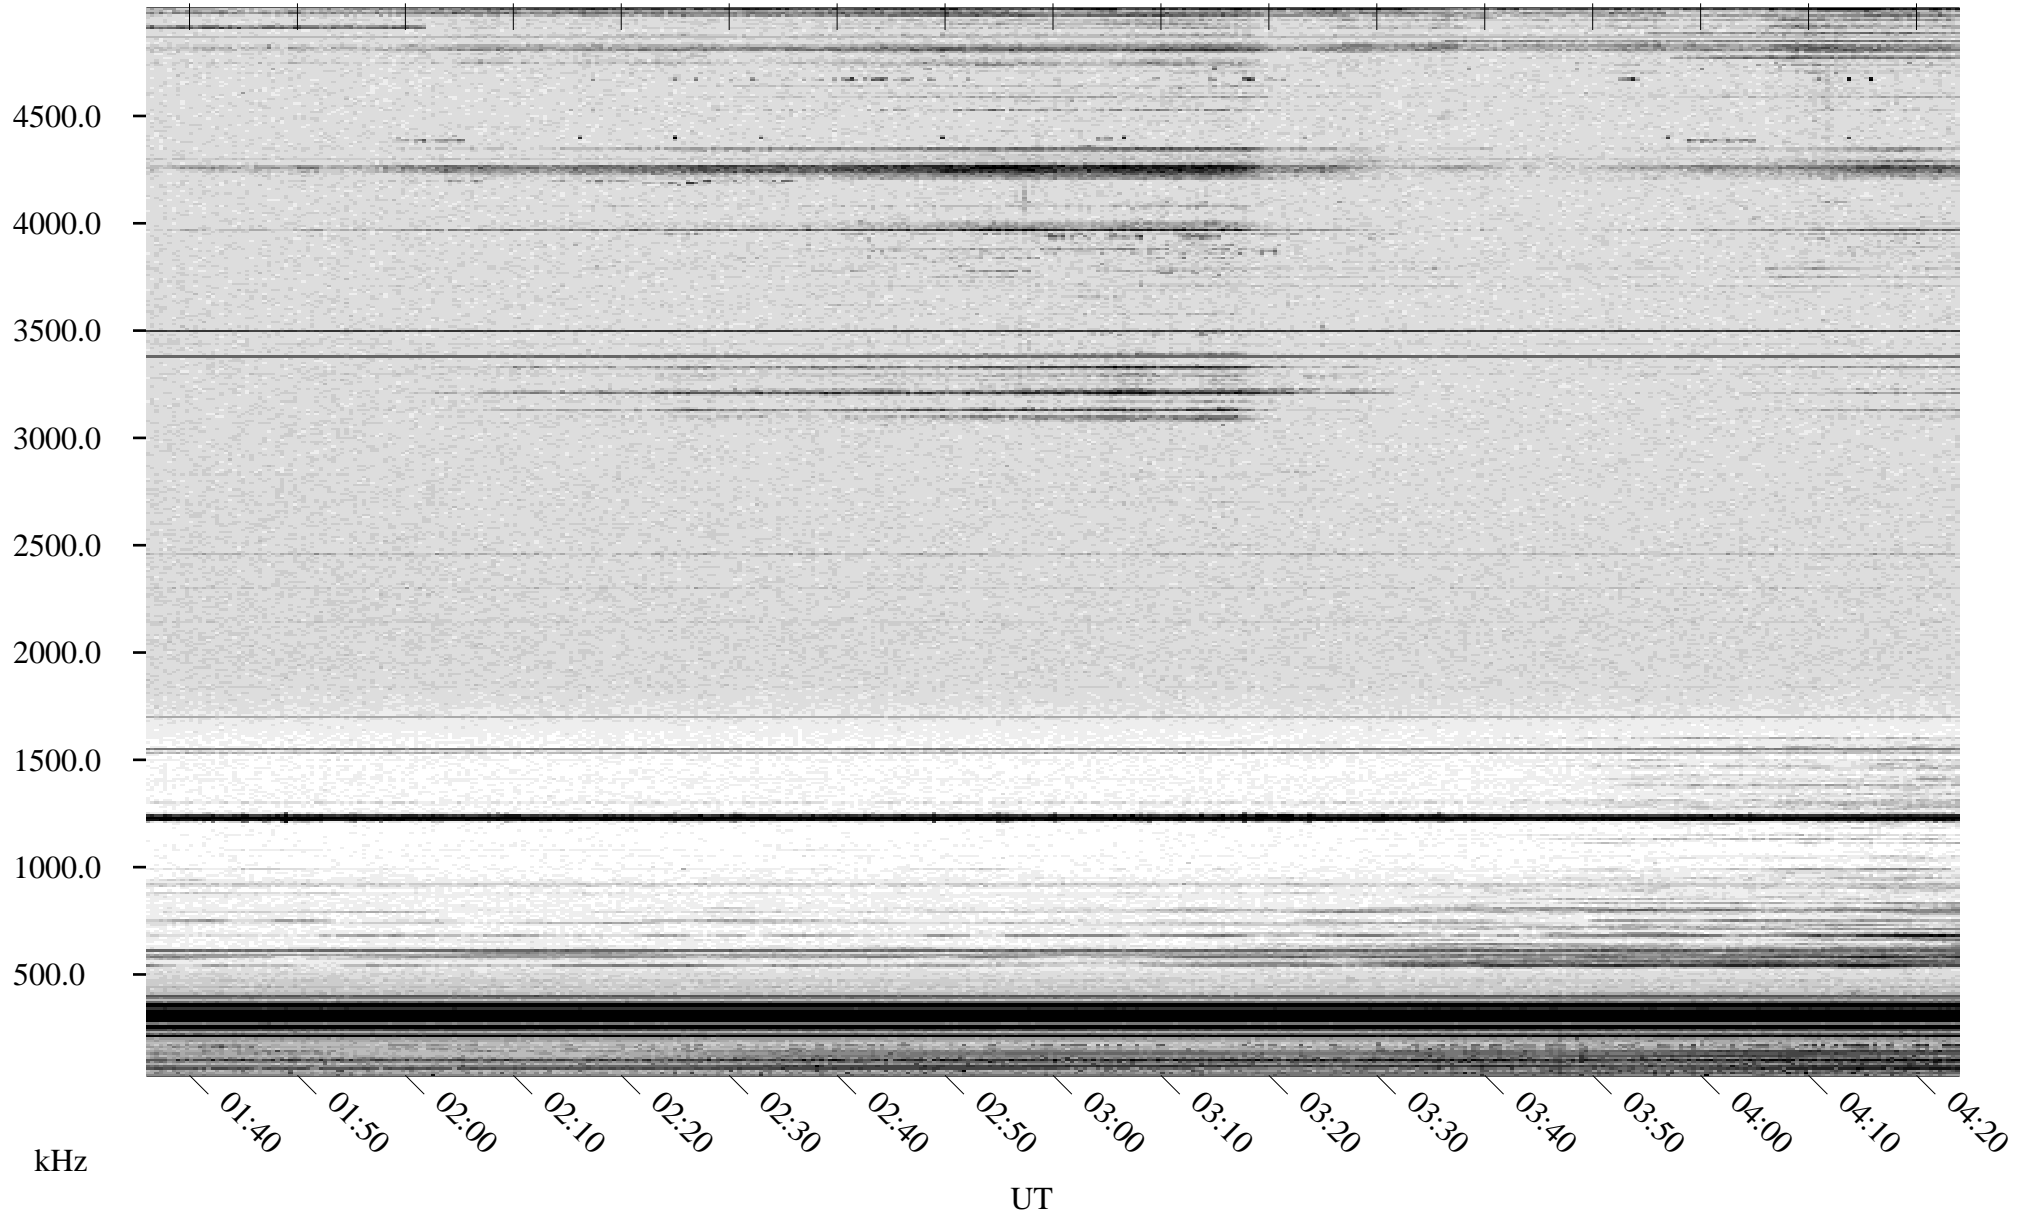

06/05/1998 Churchill, Manitoba

Linear Scale Black = 161 White = 15

ch98156l.r00m max_12

Page 1

06/05/1998 Churchill, Manitoba

Linear Scale Black = 161 White = 15

ch98156l.r00m max_12

Page 2

06/06/1998 Churchill, Manitoba

Linear Scale Black = 161 White = 15

ch98156l.r00m max_12

Page 3

06/06/1998 Churchill, Manitoba

Linear Scale Black = 161 White = 15

ch98156l.r00m max_12

Page 4

06/06/1998 Churchill, Manitoba

Linear Scale Black = 161 White = 15

ch98156l.r00m max_12

Page 5

06/06/1998 Churchill, Manitoba

Linear Scale Black = 161 White = 15

ch98156l.r00m max_12

Page 6

06/06/1998 Churchill, Manitoba

Linear Scale Black = 161 White = 15

ch98156l.r00m max_12

Page 7

06/06/1998 Churchill, Manitoba

Linear Scale Black = 161 White = 15

ch98156l.r00m max_12

Page 8