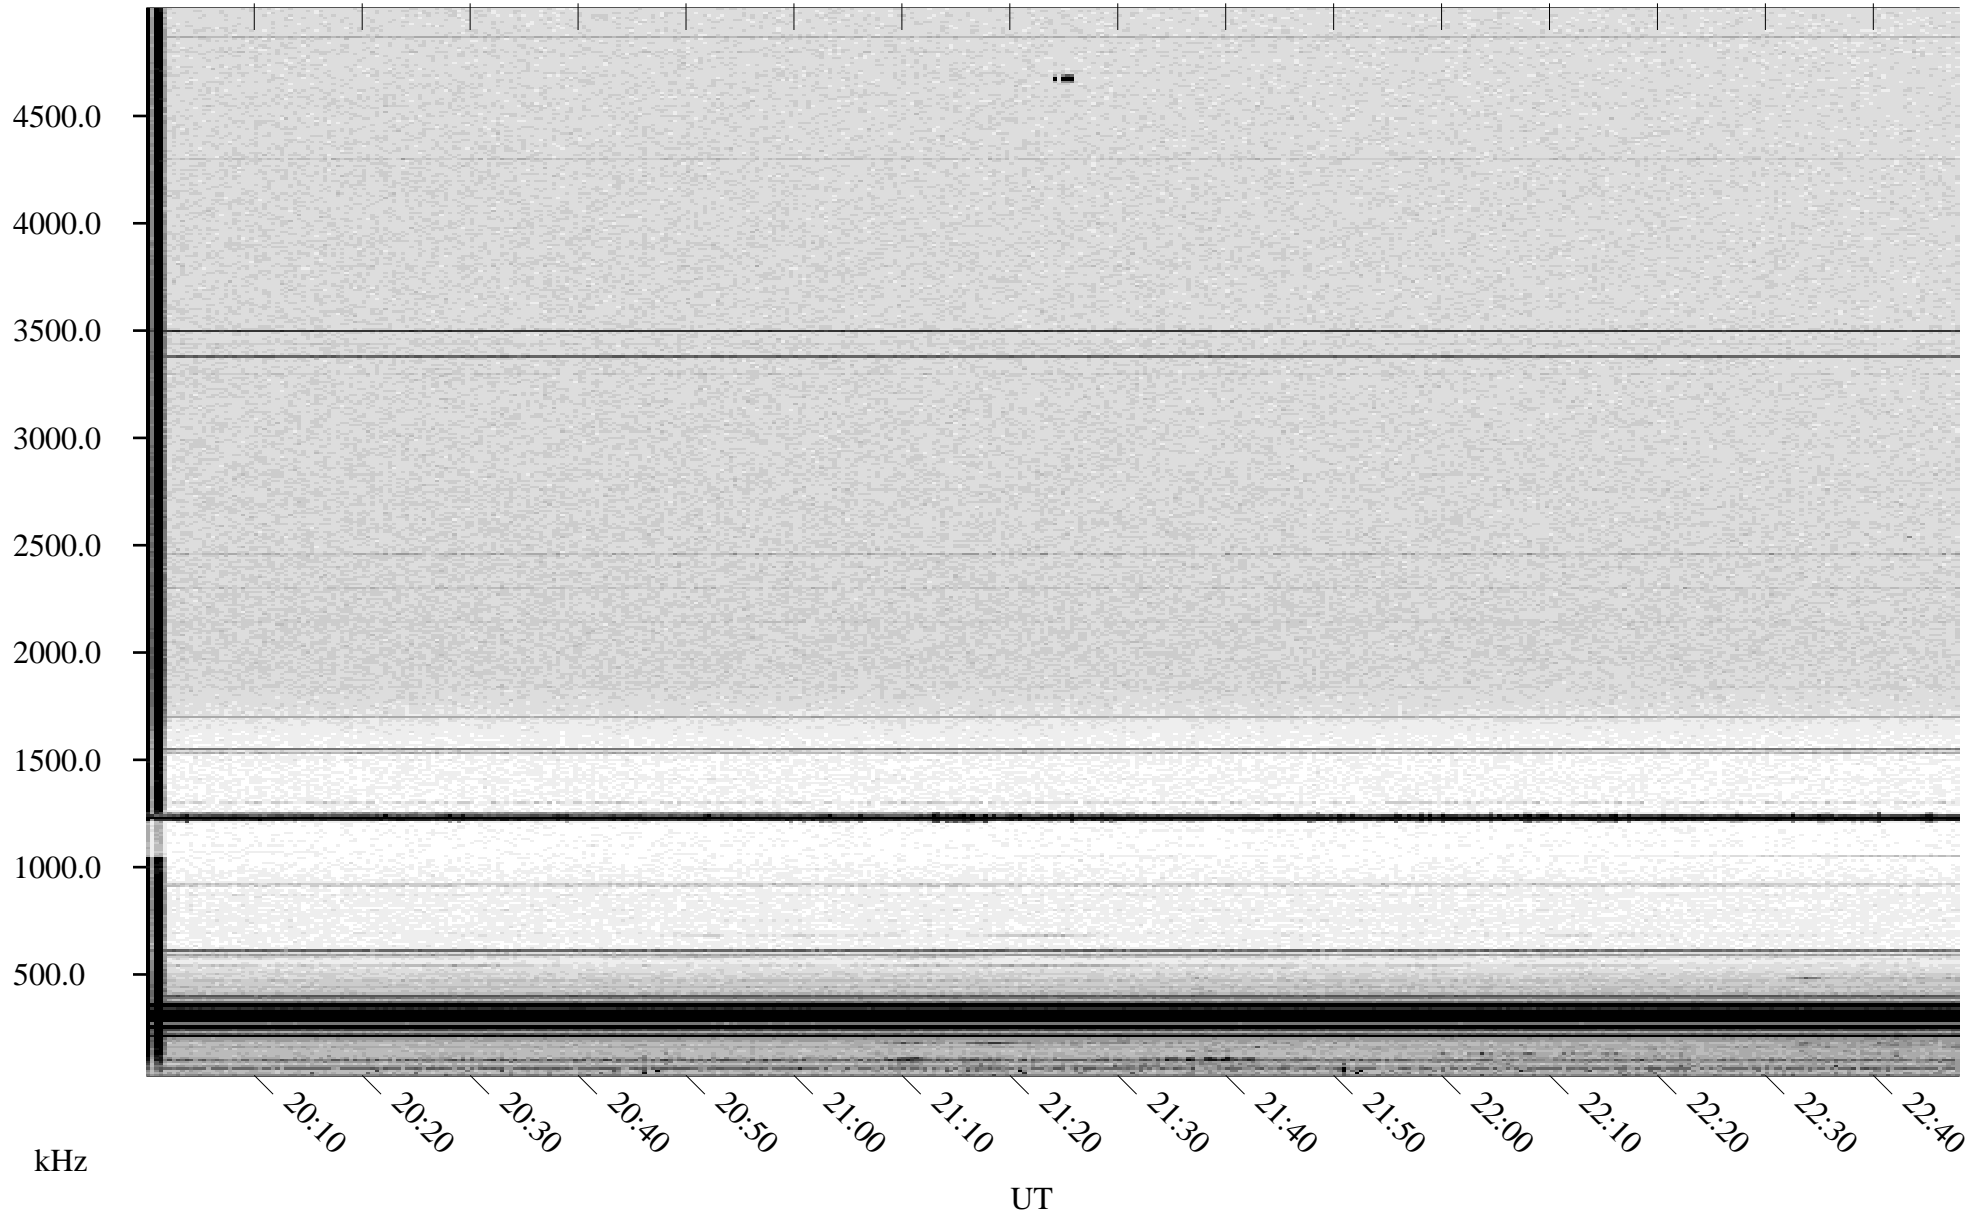

06/05/1998 Churchill, Manitoba

Linear Scale Black = 161 White = 15

ch98156l.r00m max_12

Page 1

06/05/1998 Churchill, Manitoba

Linear Scale Black = 161 White = 15

ch98156l.r00m max_12

Page 2

06/06/1998 Churchill, Manitoba

Linear Scale Black = 161 White = 15

ch98156l.r00m max_12

Page 3

06/06/1998 Churchill, Manitoba

Linear Scale Black = 161 White = 15

ch98156l.r00m max_12

Page 4

06/06/1998 Churchill, Manitoba

Linear Scale Black = 161 White = 15

ch98156l.r00m max_12

Page 5

06/06/1998 Churchill, Manitoba

Linear Scale Black = 161 White = 15

ch98156l.r00m max_12

Page 6

06/06/1998 Churchill, Manitoba

Linear Scale Black = 161 White = 15

ch98156l.r00m max_12

Page 7

06/06/1998 Churchill, Manitoba

Linear Scale Black = 161 White = 15

ch98156l.r00m max_12

Page 8