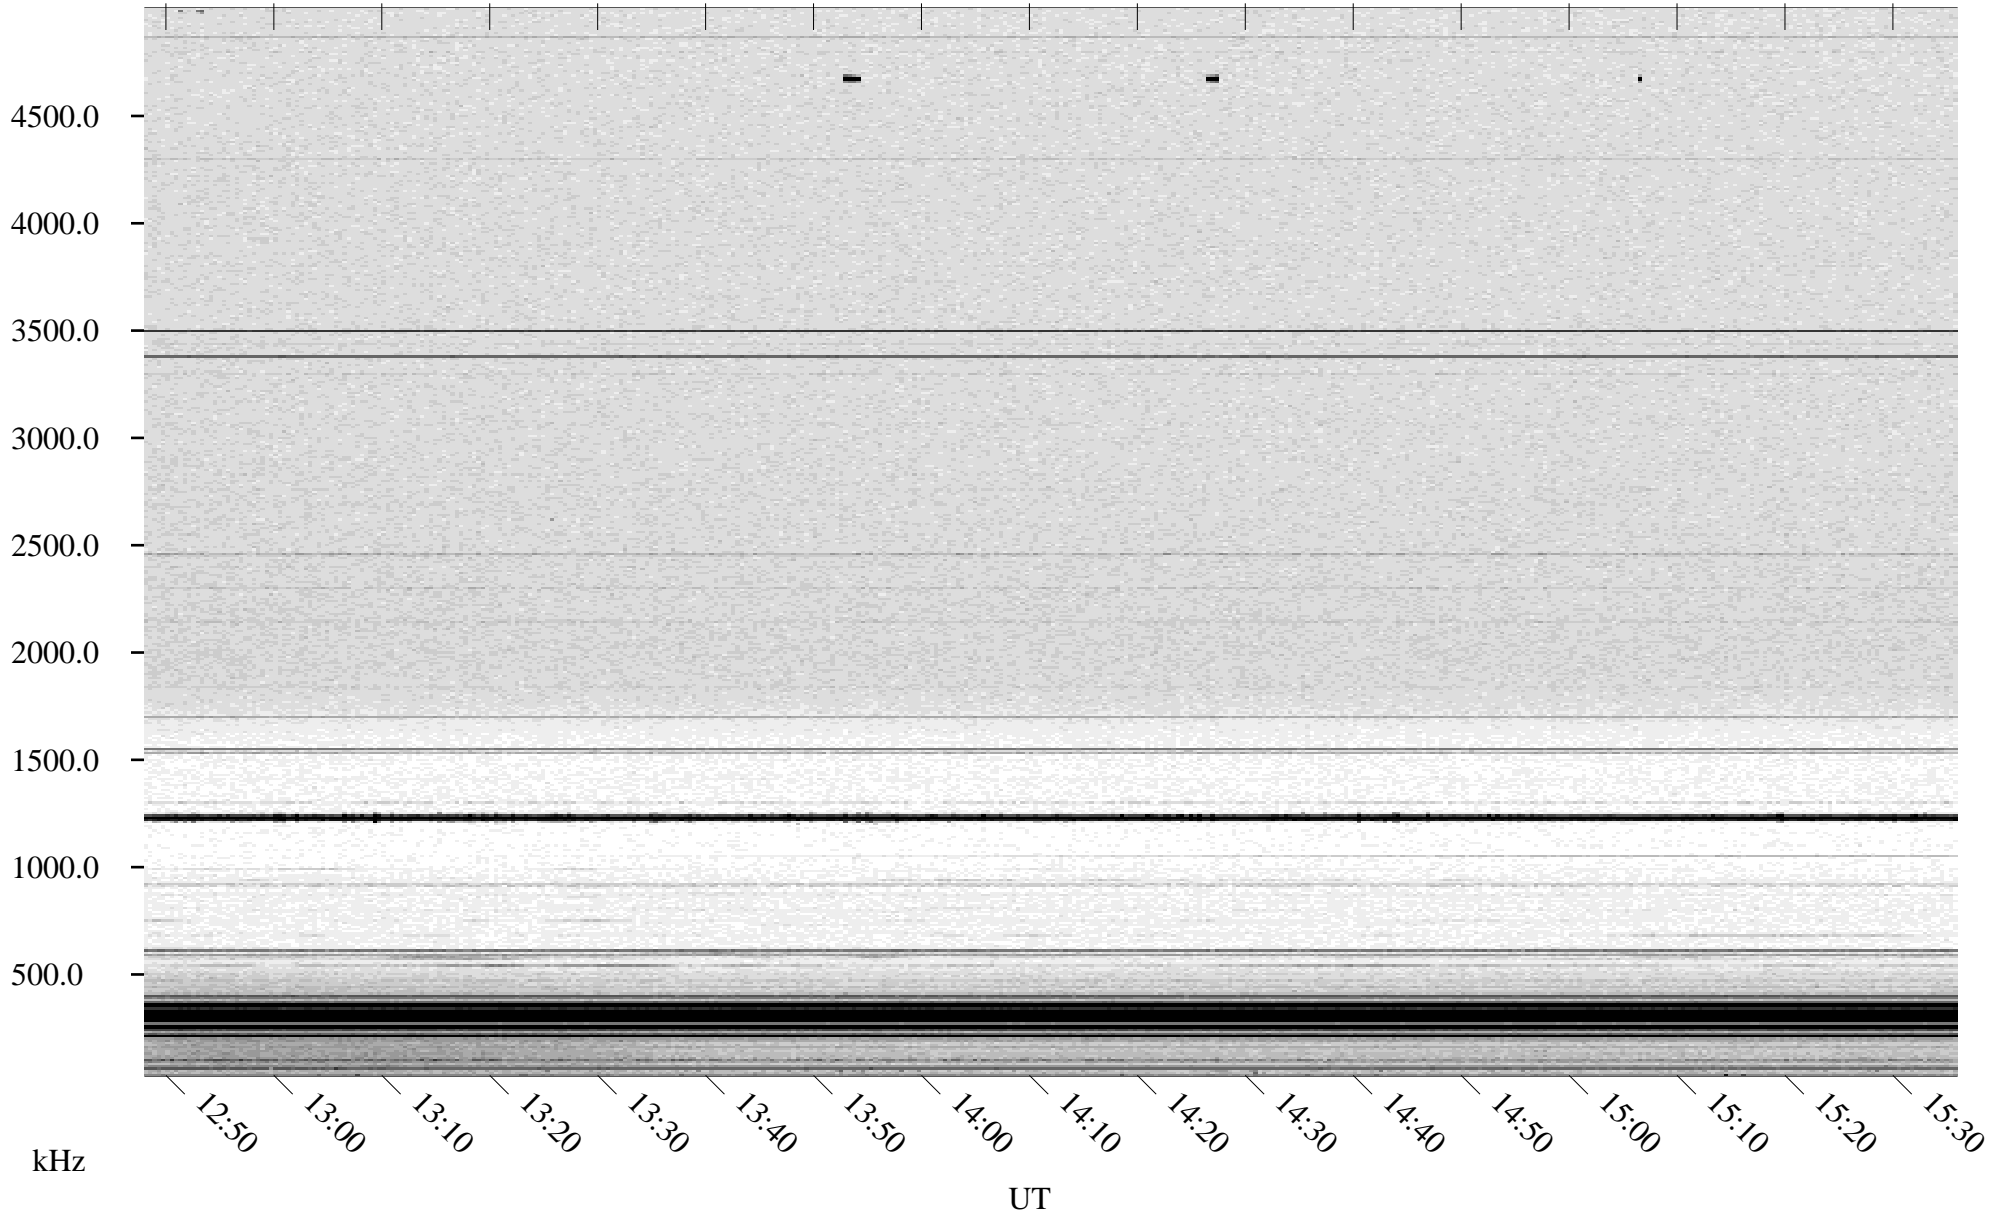

06/05/1998 Churchill, Manitoba

Linear Scale Black = 161 White = 15

ch98156l.r00m max_12

Page 1

06/05/1998 Churchill, Manitoba

Linear Scale Black = 161 White = 15

ch98156l.r00m max_12

Page 2

06/06/1998 Churchill, Manitoba

Linear Scale Black = 161 White = 15

ch98156l.r00m max_12

Page 3

06/06/1998 Churchill, Manitoba

Linear Scale Black = 161 White = 15

ch98156l.r00m max_12

Page 4

06/06/1998 Churchill, Manitoba

Linear Scale Black = 161 White = 15

ch98156l.r00m max_12

Page 5

06/06/1998 Churchill, Manitoba

Linear Scale Black = 161 White = 15

ch98156l.r00m max_12

Page 6

06/06/1998 Churchill, Manitoba

Linear Scale Black = 161 White = 15

ch98156l.r00m max_12

Page 7

06/06/1998 Churchill, Manitoba

Linear Scale Black = 161 White = 15

ch98156l.r00m max_12

Page 8