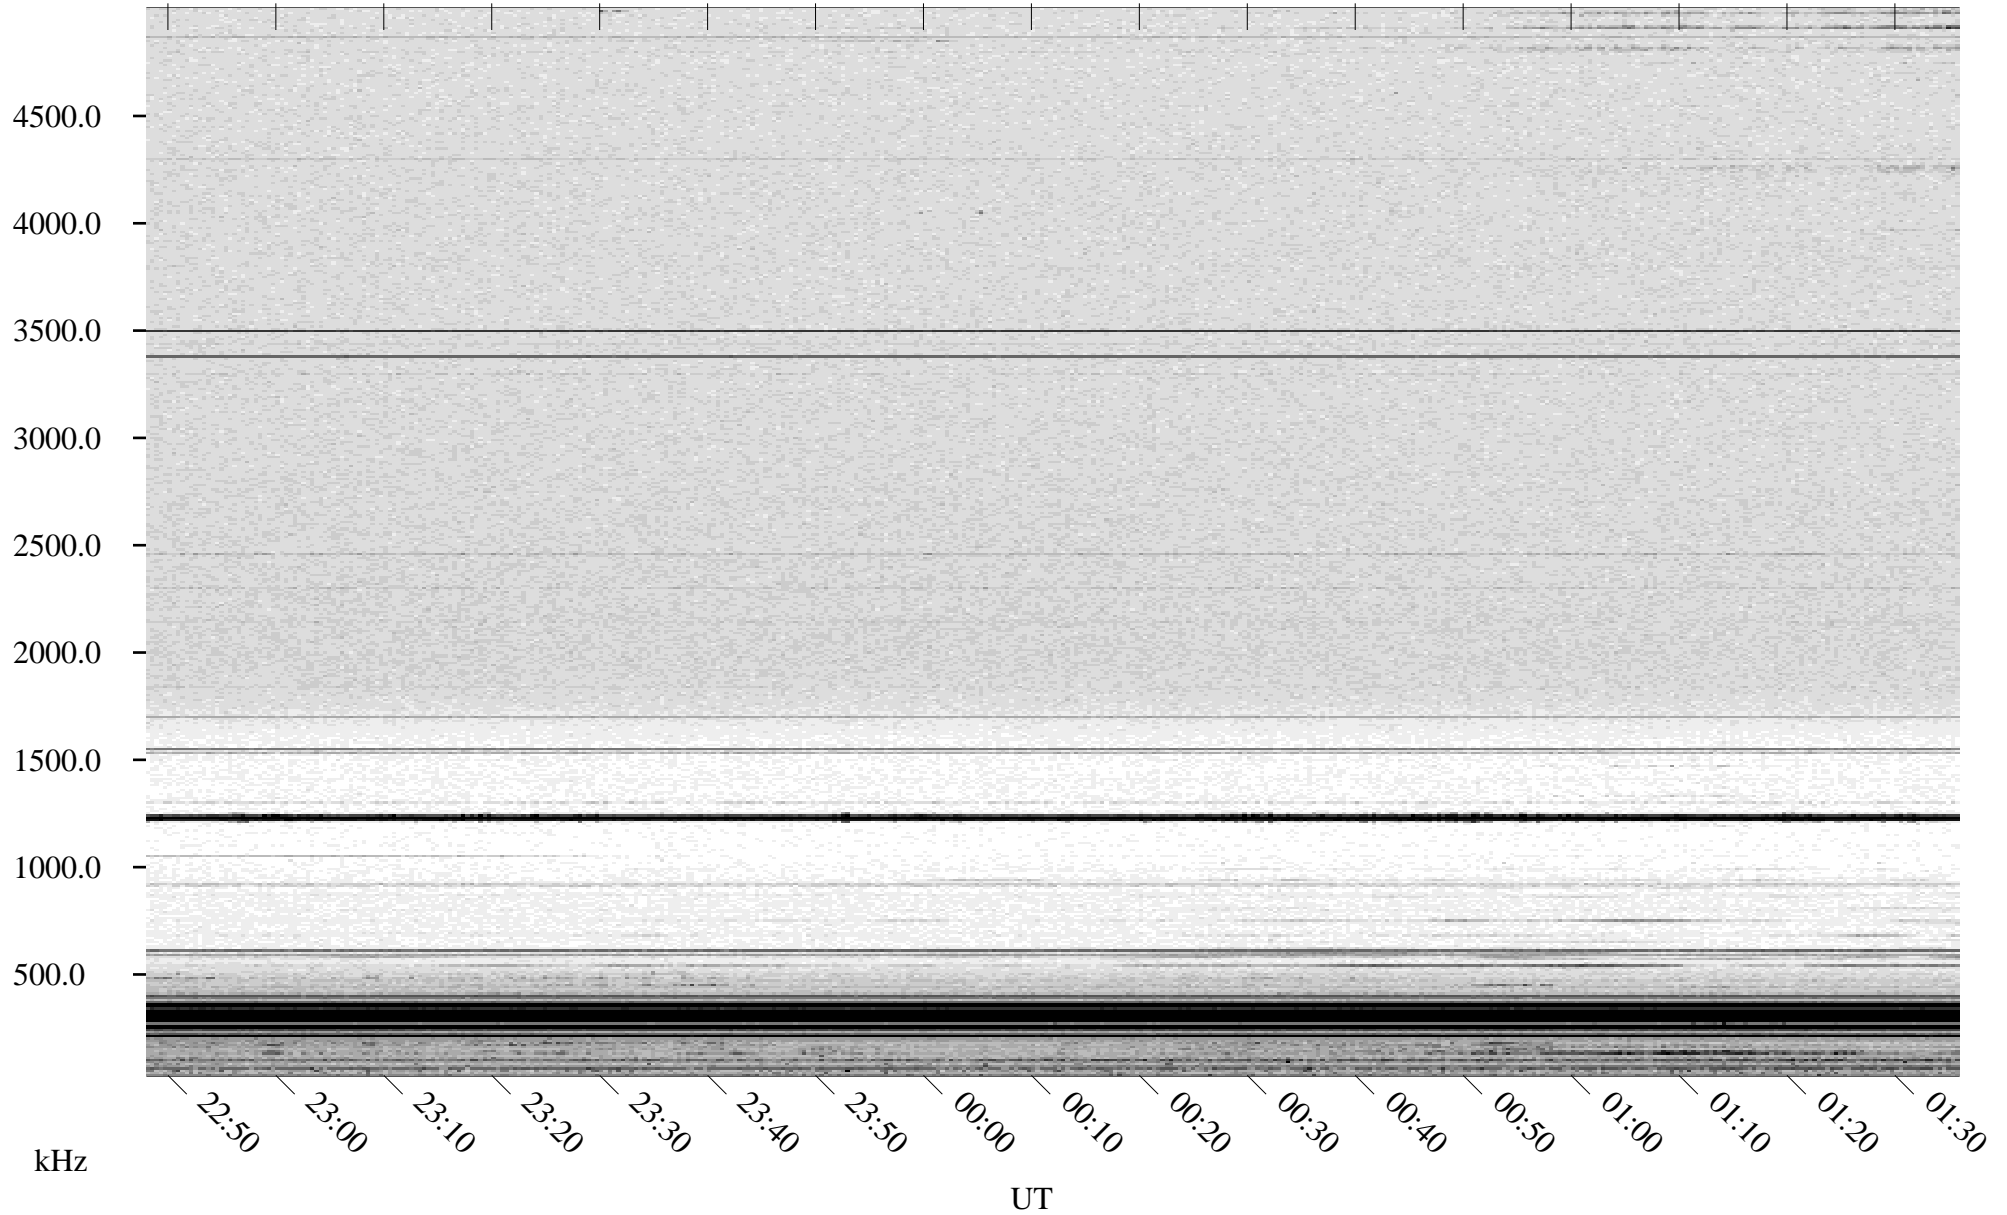

06/05/1998 Churchill, Manitoba

Linear Scale Black = 161 White = 15

ch98156l.r00m max_12

Page 1

06/05/1998 Churchill, Manitoba

Linear Scale Black = 161 White = 15

ch98156l.r00m max_12

Page 2

06/06/1998 Churchill, Manitoba

Linear Scale Black = 161 White = 15

ch98156l.r00m max_12

Page 3

06/06/1998 Churchill, Manitoba

Linear Scale Black = 161 White = 15

ch98156l.r00m max_12

Page 4

06/06/1998 Churchill, Manitoba

Linear Scale Black = 161 White = 15

ch98156l.r00m max_12

Page 5

06/06/1998 Churchill, Manitoba

Linear Scale Black = 161 White = 15

ch98156l.r00m max_12

Page 6

06/06/1998 Churchill, Manitoba

Linear Scale Black = 161 White = 15

ch98156l.r00m max_12

Page 7

06/06/1998 Churchill, Manitoba

Linear Scale Black = 161 White = 15

ch98156l.r00m max_12

Page 8