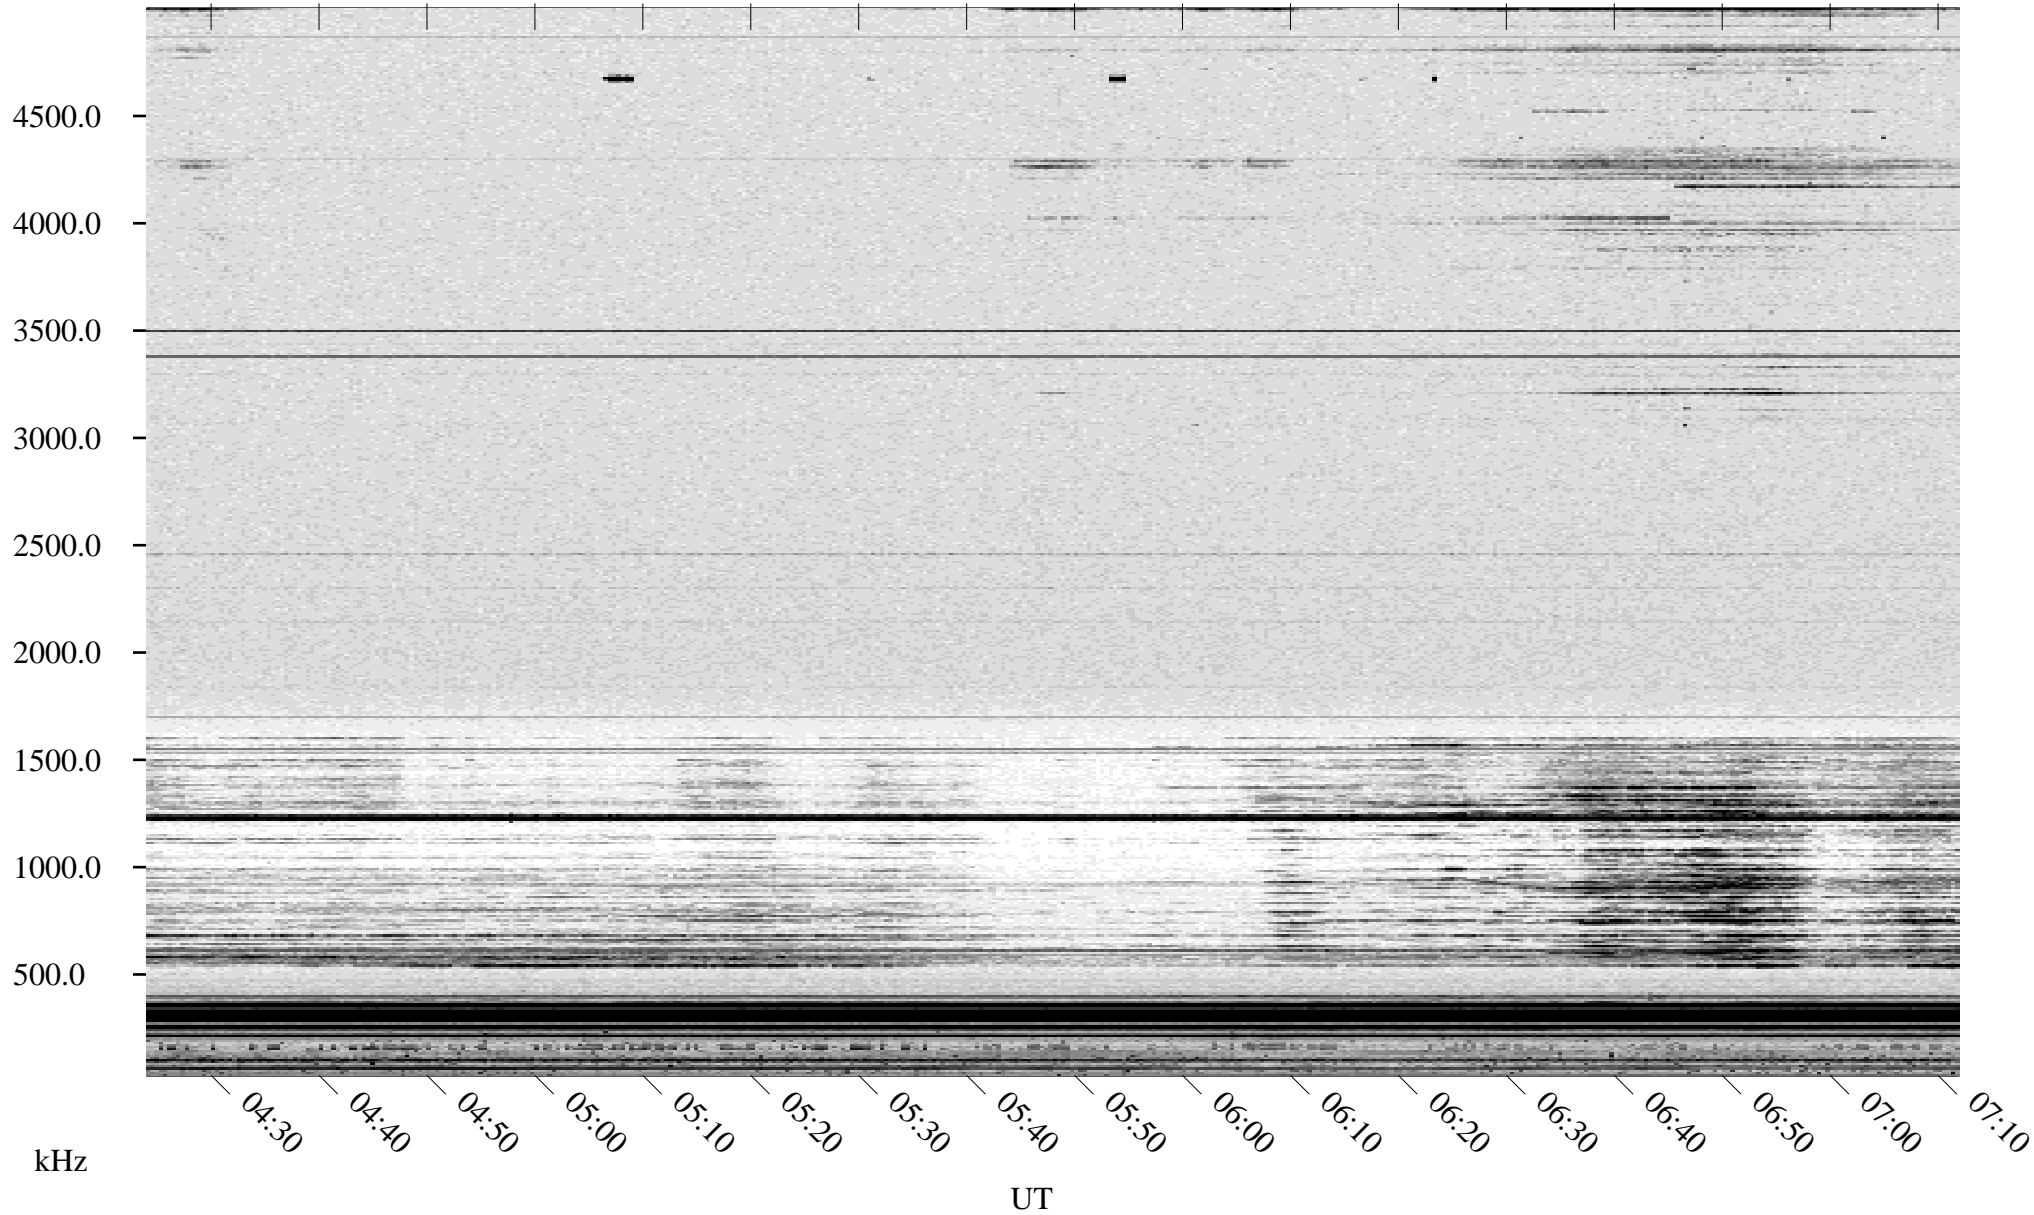

06/06/1998 Churchill, Manitoba

Linear Scale Black = 161 White = 15

ch98157l.r00m max_12

Page 1

06/06/1998 Churchill, Manitoba

Linear Scale Black = 161 White = 15

ch98157l.r00m max_12

Page 2

06/07/1998 Churchill, Manitoba

Linear Scale Black = 161 White = 15

ch98157l.r00m max_12

Page 3

06/07/1998 Churchill, Manitoba

Linear Scale Black = 161 White = 15

ch98157l.r00m max_12

Page 4

06/07/1998 Churchill, Manitoba

Linear Scale Black = 161 White = 15

ch98157l.r00m max_12

Page 5

06/07/1998 Churchill, Manitoba

Linear Scale Black = 161 White = 15

ch98157l.r00m max_12

Page 6

06/07/1998 Churchill, Manitoba

Linear Scale Black = 161 White = 15

ch98157l.r00m max_12

Page 7

06/07/1998 Churchill, Manitoba

Linear Scale Black = 161 White = 15

ch98157l.r00m max_12

Page 8