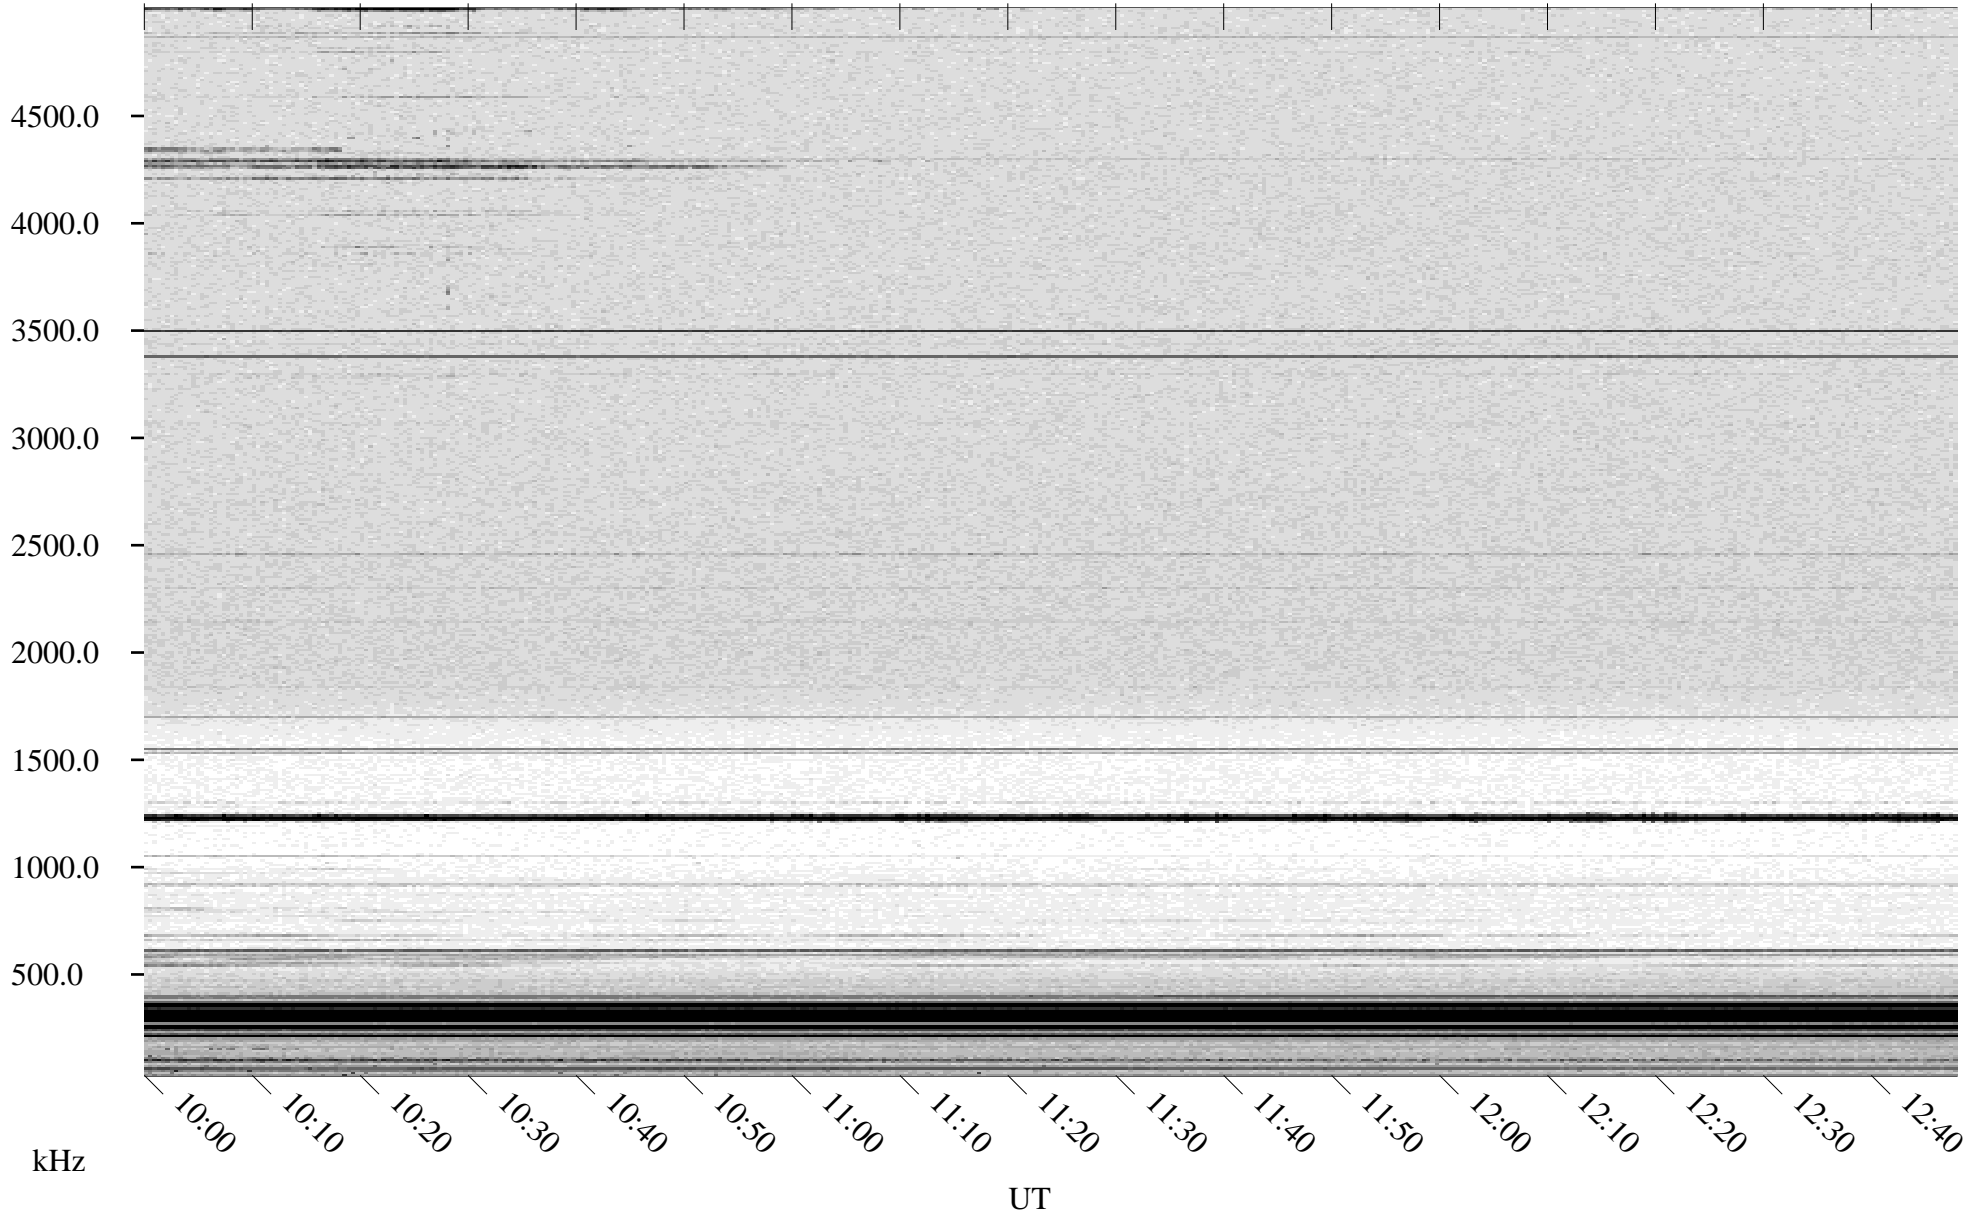

06/06/1998 Churchill, Manitoba

Linear Scale Black = 161 White = 15

ch98157l.r00m max_12

Page 1

06/06/1998 Churchill, Manitoba

Linear Scale Black = 161 White = 15

ch98157l.r00m max_12

Page 2

06/07/1998 Churchill, Manitoba

Linear Scale Black = 161 White = 15

ch98157l.r00m max_12

Page 3

06/07/1998 Churchill, Manitoba

Linear Scale Black = 161 White = 15

ch98157l.r00m max_12

Page 4

06/07/1998 Churchill, Manitoba

Linear Scale Black = 161 White = 15

ch98157l.r00m max_12

Page 5

06/07/1998 Churchill, Manitoba

Linear Scale Black = 161 White = 15

ch98157l.r00m max_12

Page 6

06/07/1998 Churchill, Manitoba

Linear Scale Black = 161 White = 15

ch98157l.r00m max_12

Page 7

06/07/1998 Churchill, Manitoba

Linear Scale Black = 161 White = 15

ch98157l.r00m max_12

Page 8