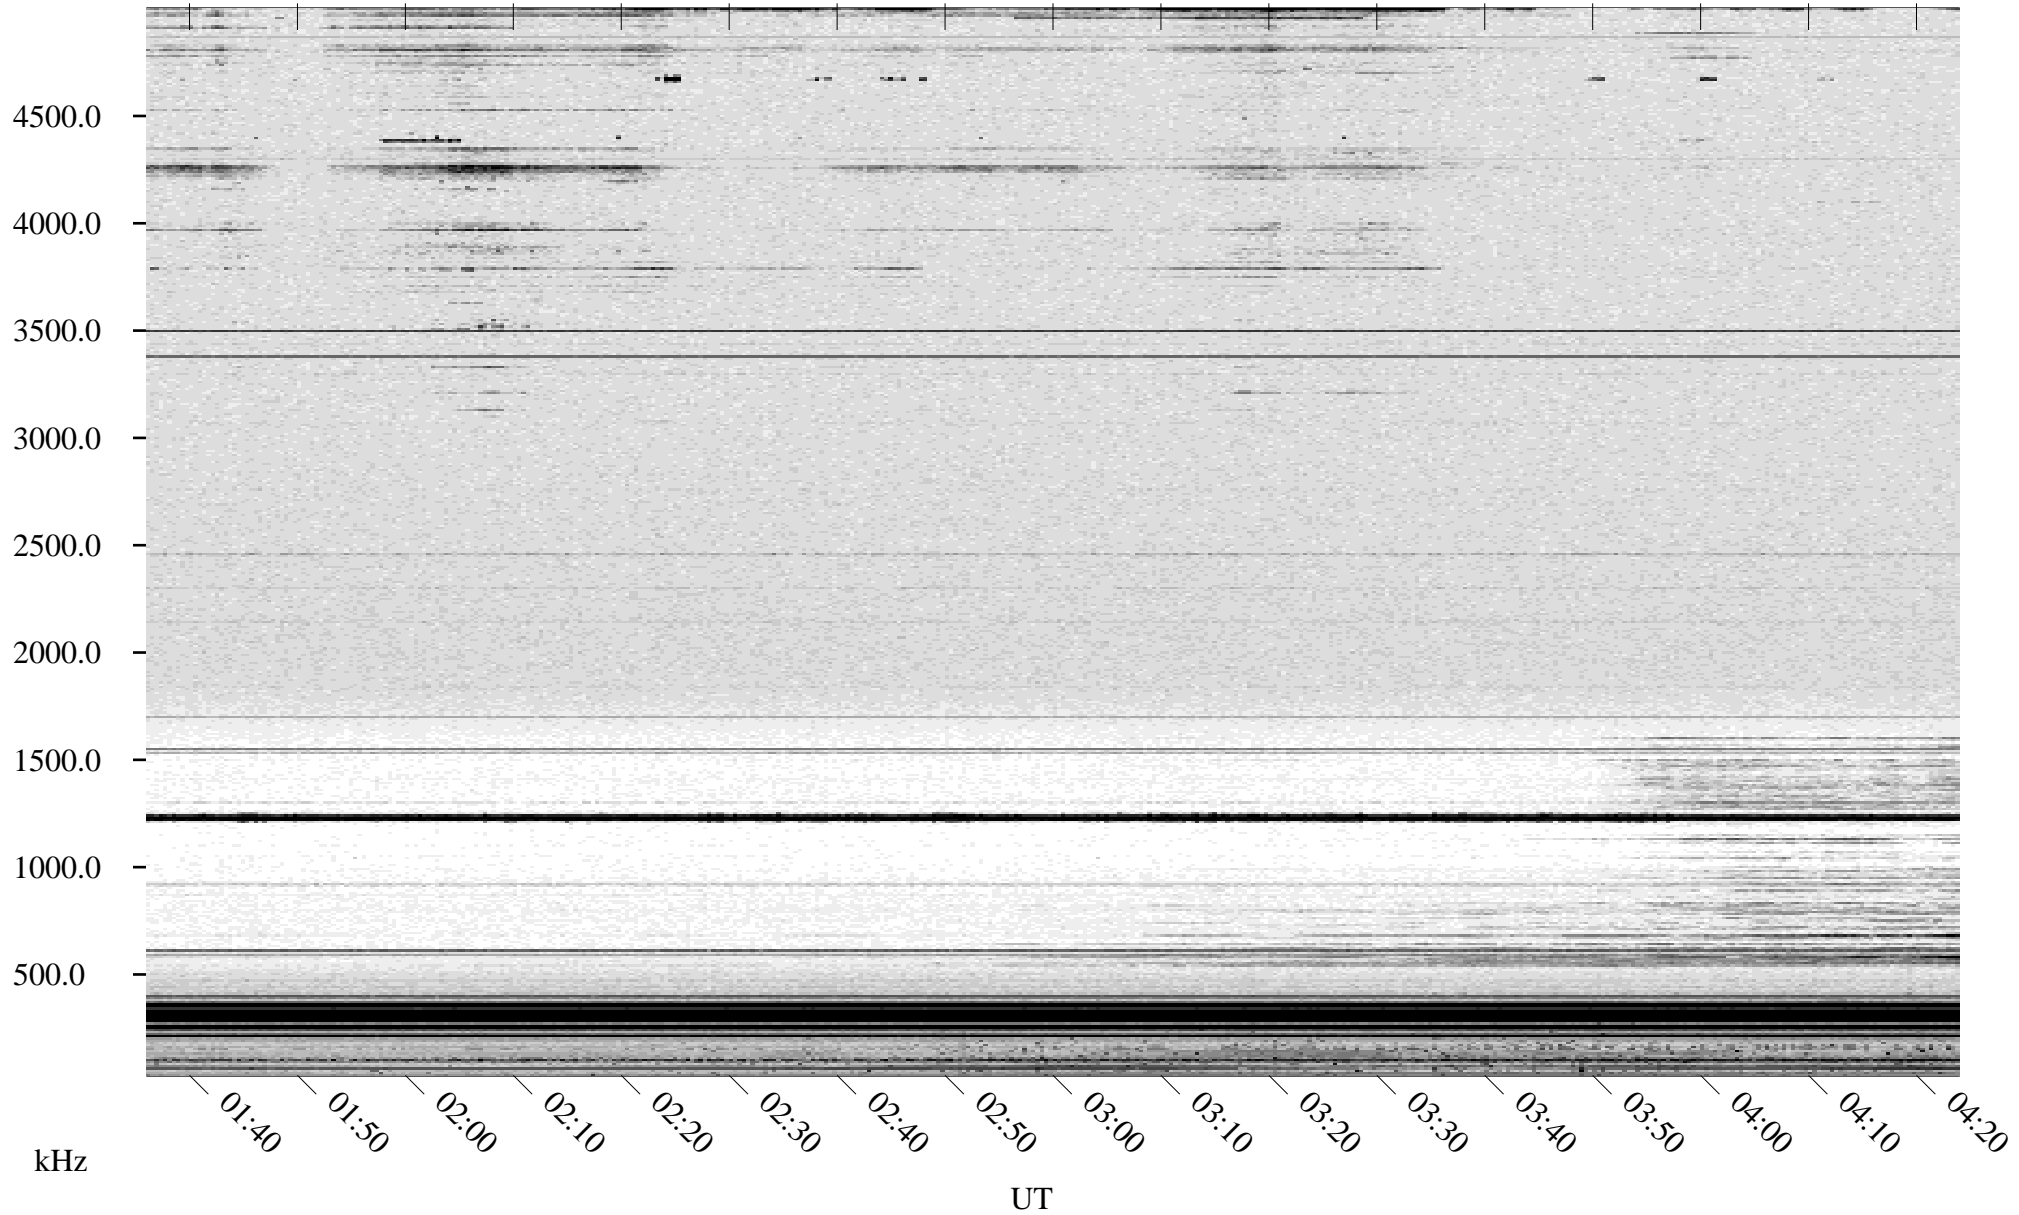

06/06/1998 Churchill, Manitoba

Linear Scale Black = 161 White = 15

ch98157l.r00m max_12

Page 1

06/06/1998 Churchill, Manitoba

Linear Scale Black = 161 White = 15

ch98157l.r00m max_12

Page 2

06/07/1998 Churchill, Manitoba

Linear Scale Black = 161 White = 15

ch98157l.r00m max_12

Page 3

06/07/1998 Churchill, Manitoba

Linear Scale Black = 161 White = 15

ch98157l.r00m max_12

Page 4

06/07/1998 Churchill, Manitoba

Linear Scale Black = 161 White = 15

ch98157l.r00m max_12

Page 5

06/07/1998 Churchill, Manitoba

Linear Scale Black = 161 White = 15

ch98157l.r00m max_12

Page 6

06/07/1998 Churchill, Manitoba

Linear Scale Black = 161 White = 15

ch98157l.r00m max_12

Page 7

06/07/1998 Churchill, Manitoba

Linear Scale Black = 161 White = 15

ch98157l.r00m max_12

Page 8