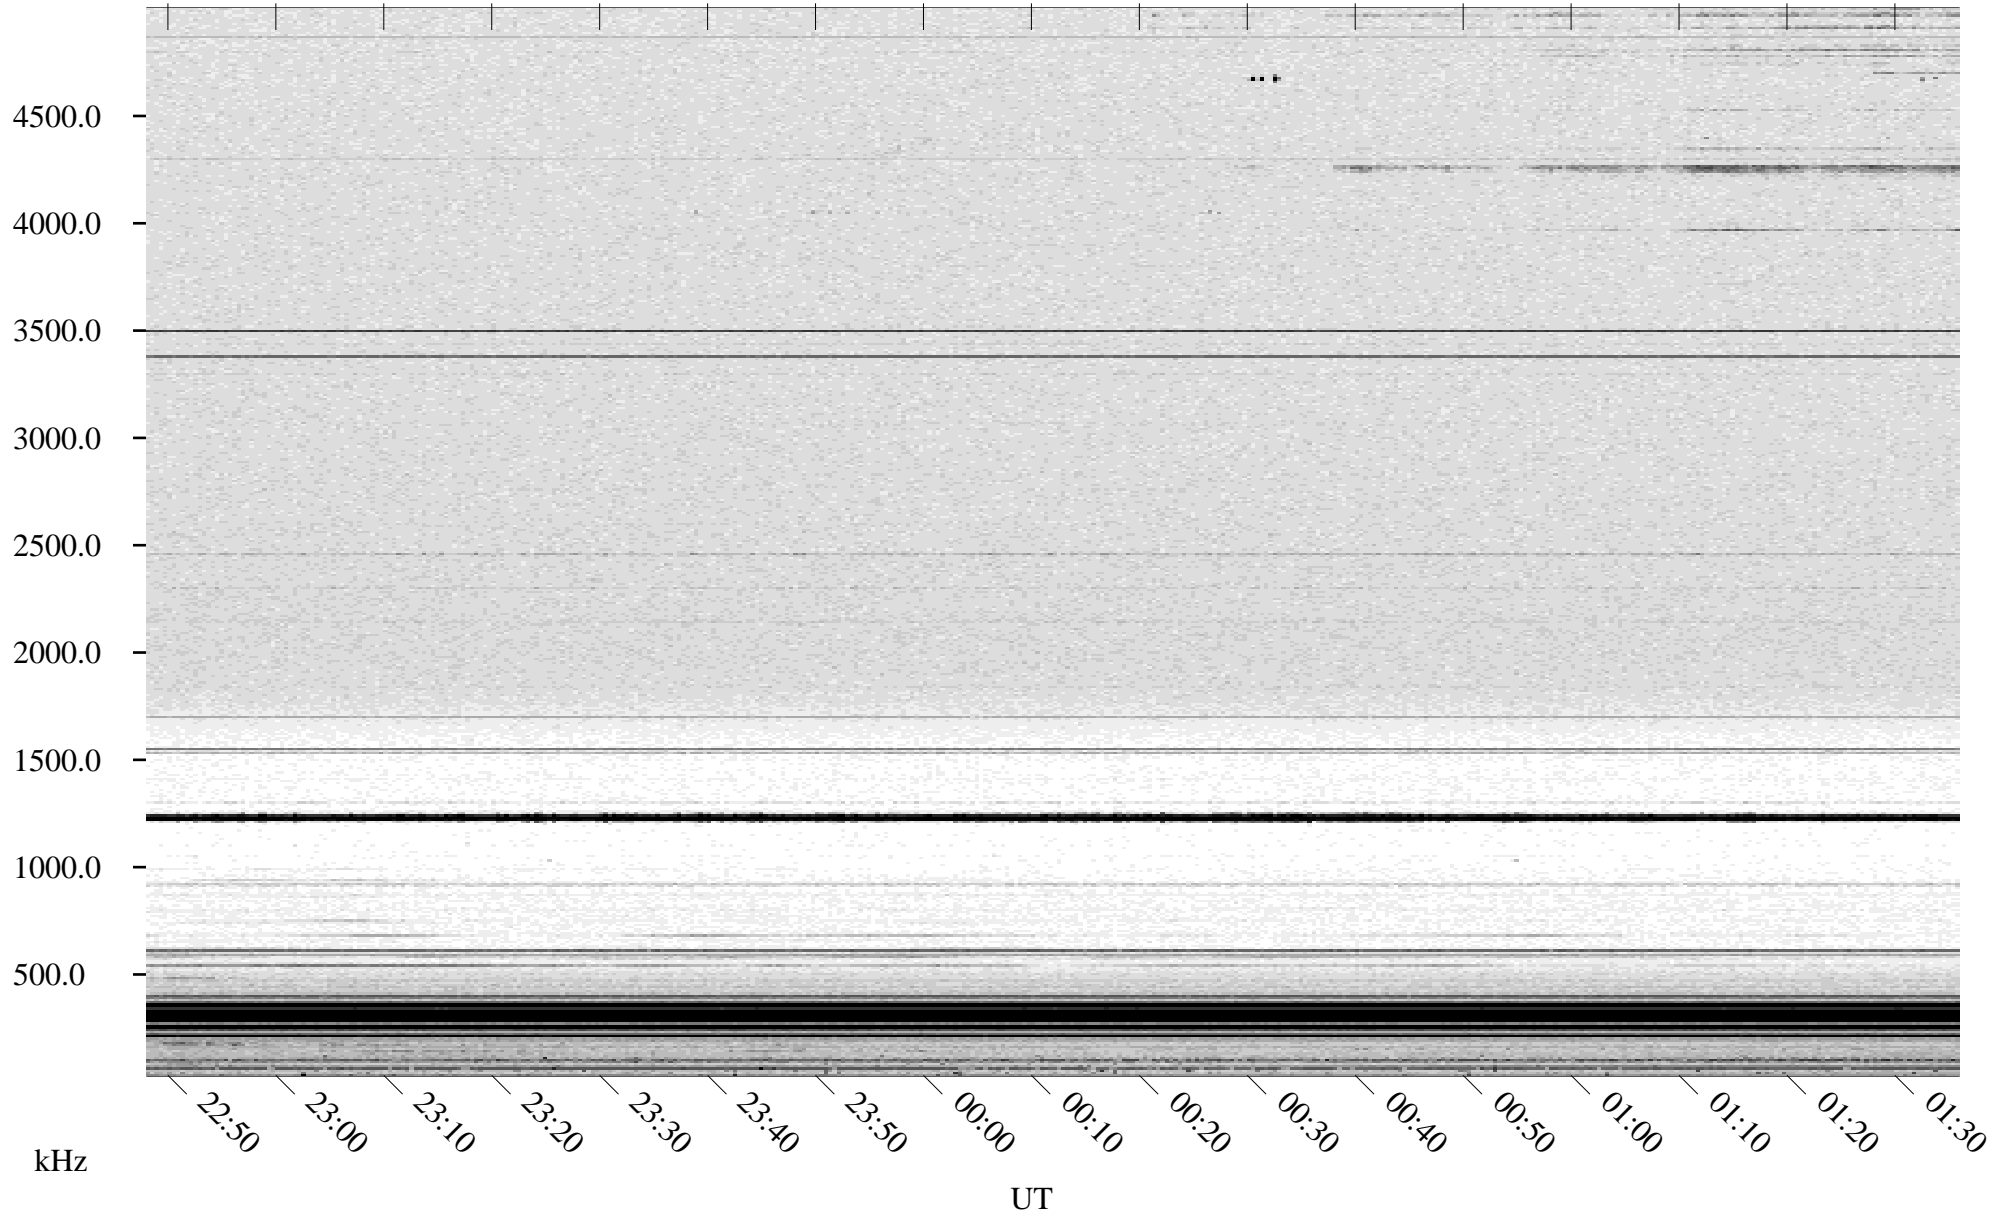

06/06/1998 Churchill, Manitoba

Linear Scale Black = 161 White = 15

ch98157l.r00m max_12

Page 1

06/06/1998 Churchill, Manitoba

Linear Scale Black = 161 White = 15

ch98157l.r00m max_12

Page 2

06/07/1998 Churchill, Manitoba

Linear Scale Black = 161 White = 15

ch98157l.r00m max_12

Page 3

06/07/1998 Churchill, Manitoba

Linear Scale Black = 161 White = 15

ch98157l.r00m max_12

Page 4

06/07/1998 Churchill, Manitoba

Linear Scale Black = 161 White = 15

ch98157l.r00m max_12

Page 5

06/07/1998 Churchill, Manitoba

Linear Scale Black = 161 White = 15

ch98157l.r00m max_12

Page 6

06/07/1998 Churchill, Manitoba

Linear Scale Black = 161 White = 15

ch98157l.r00m max_12

Page 7

06/07/1998 Churchill, Manitoba

Linear Scale Black = 161 White = 15

ch98157l.r00m max_12

Page 8