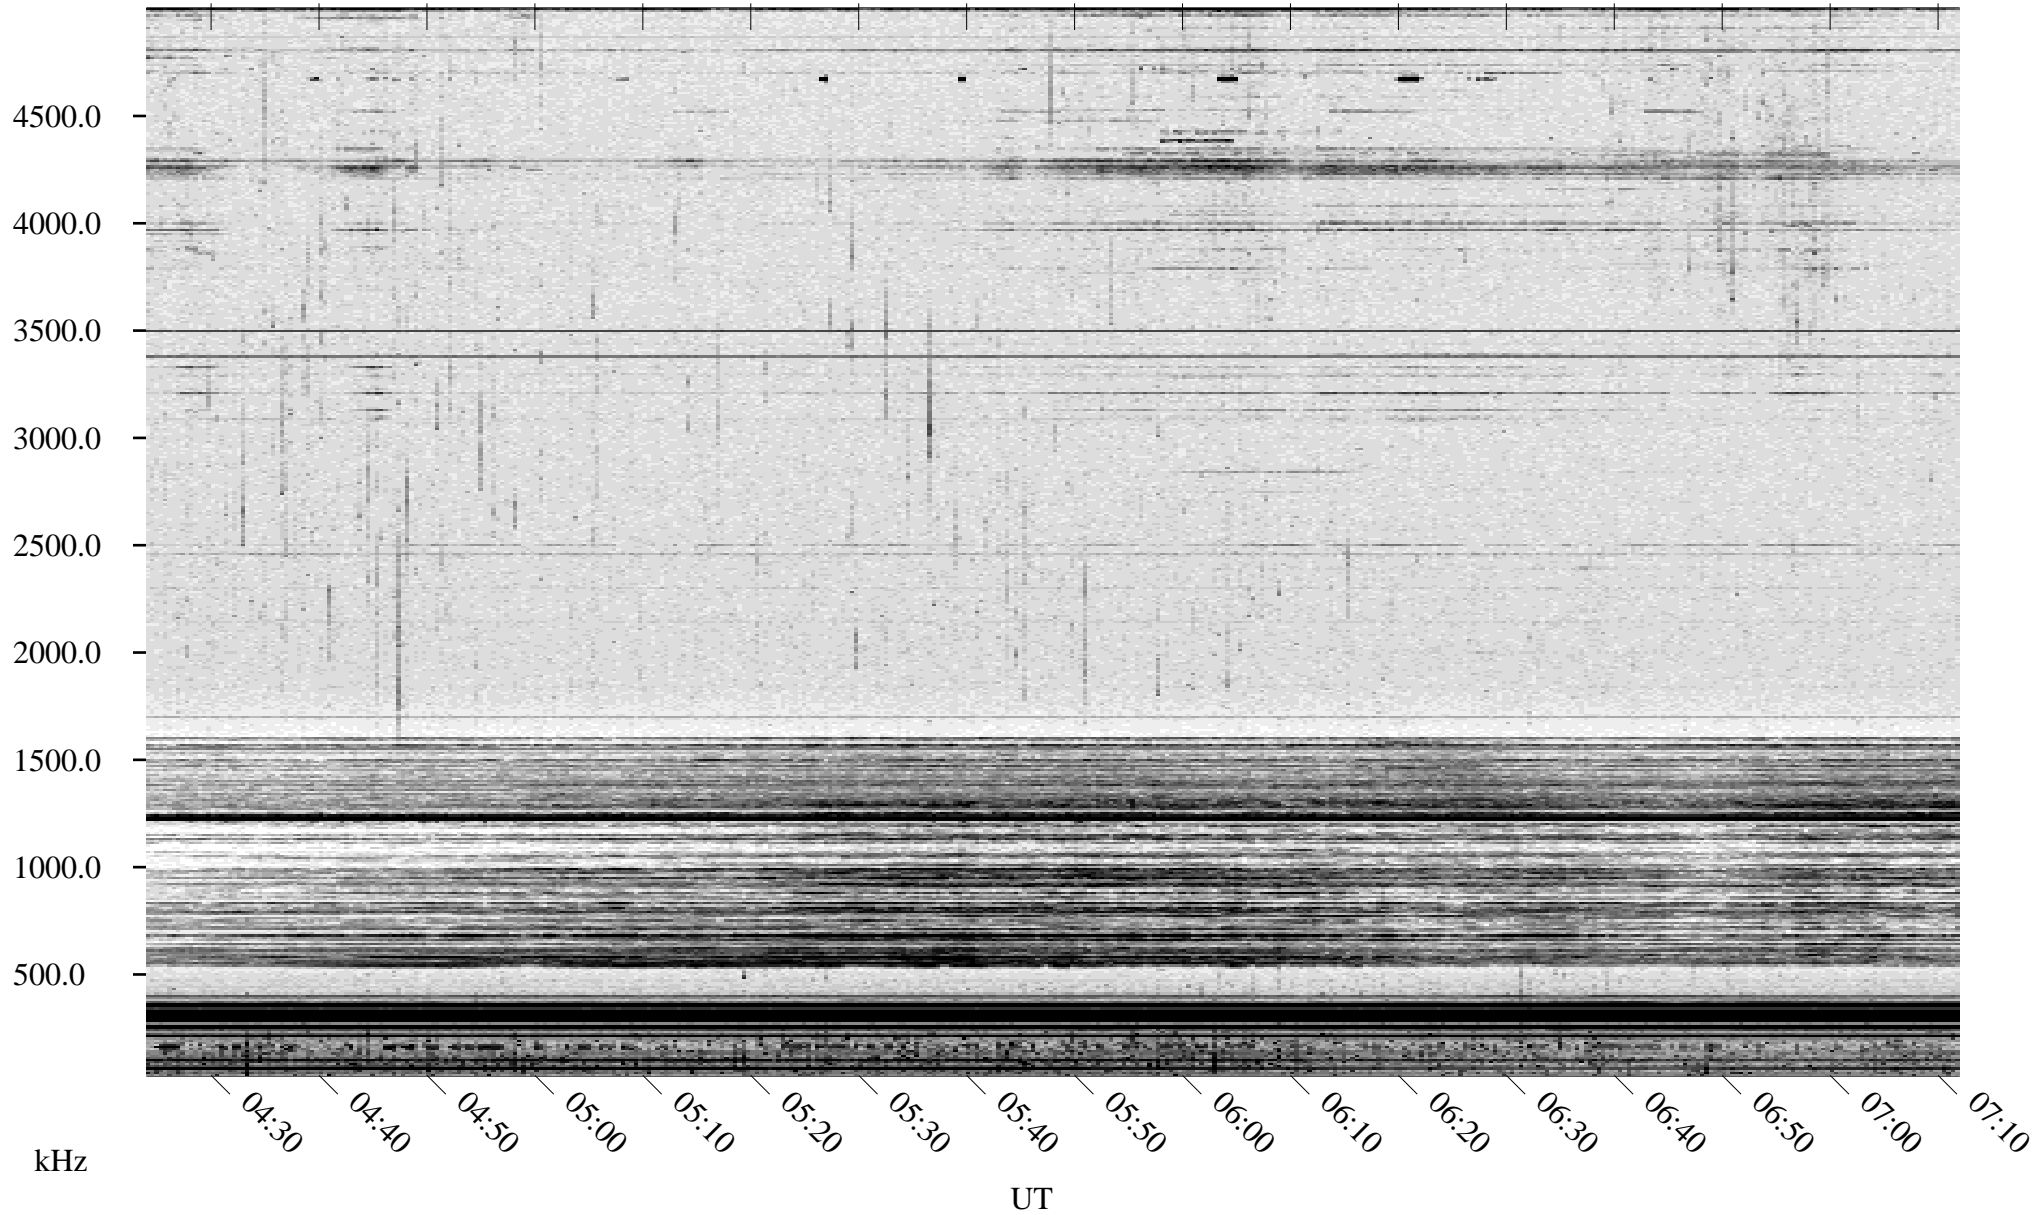

# 06/07/1998 Churchill, Manitoba

Linear Scale    Black = 161    White = 15

ch98158l.r00m max\_12

Page 1

# 06/07/1998 Churchill, Manitoba

Linear Scale    Black = 161    White = 15

ch98158l.r00m max\_12

Page 2

# 06/08/1998 Churchill, Manitoba

Linear Scale    Black = 161    White = 15

ch98158l.r00m max\_12

Page 3

# 06/08/1998 Churchill, Manitoba

Linear Scale    Black = 161    White = 15

ch98158l.r00m max\_12

Page 4