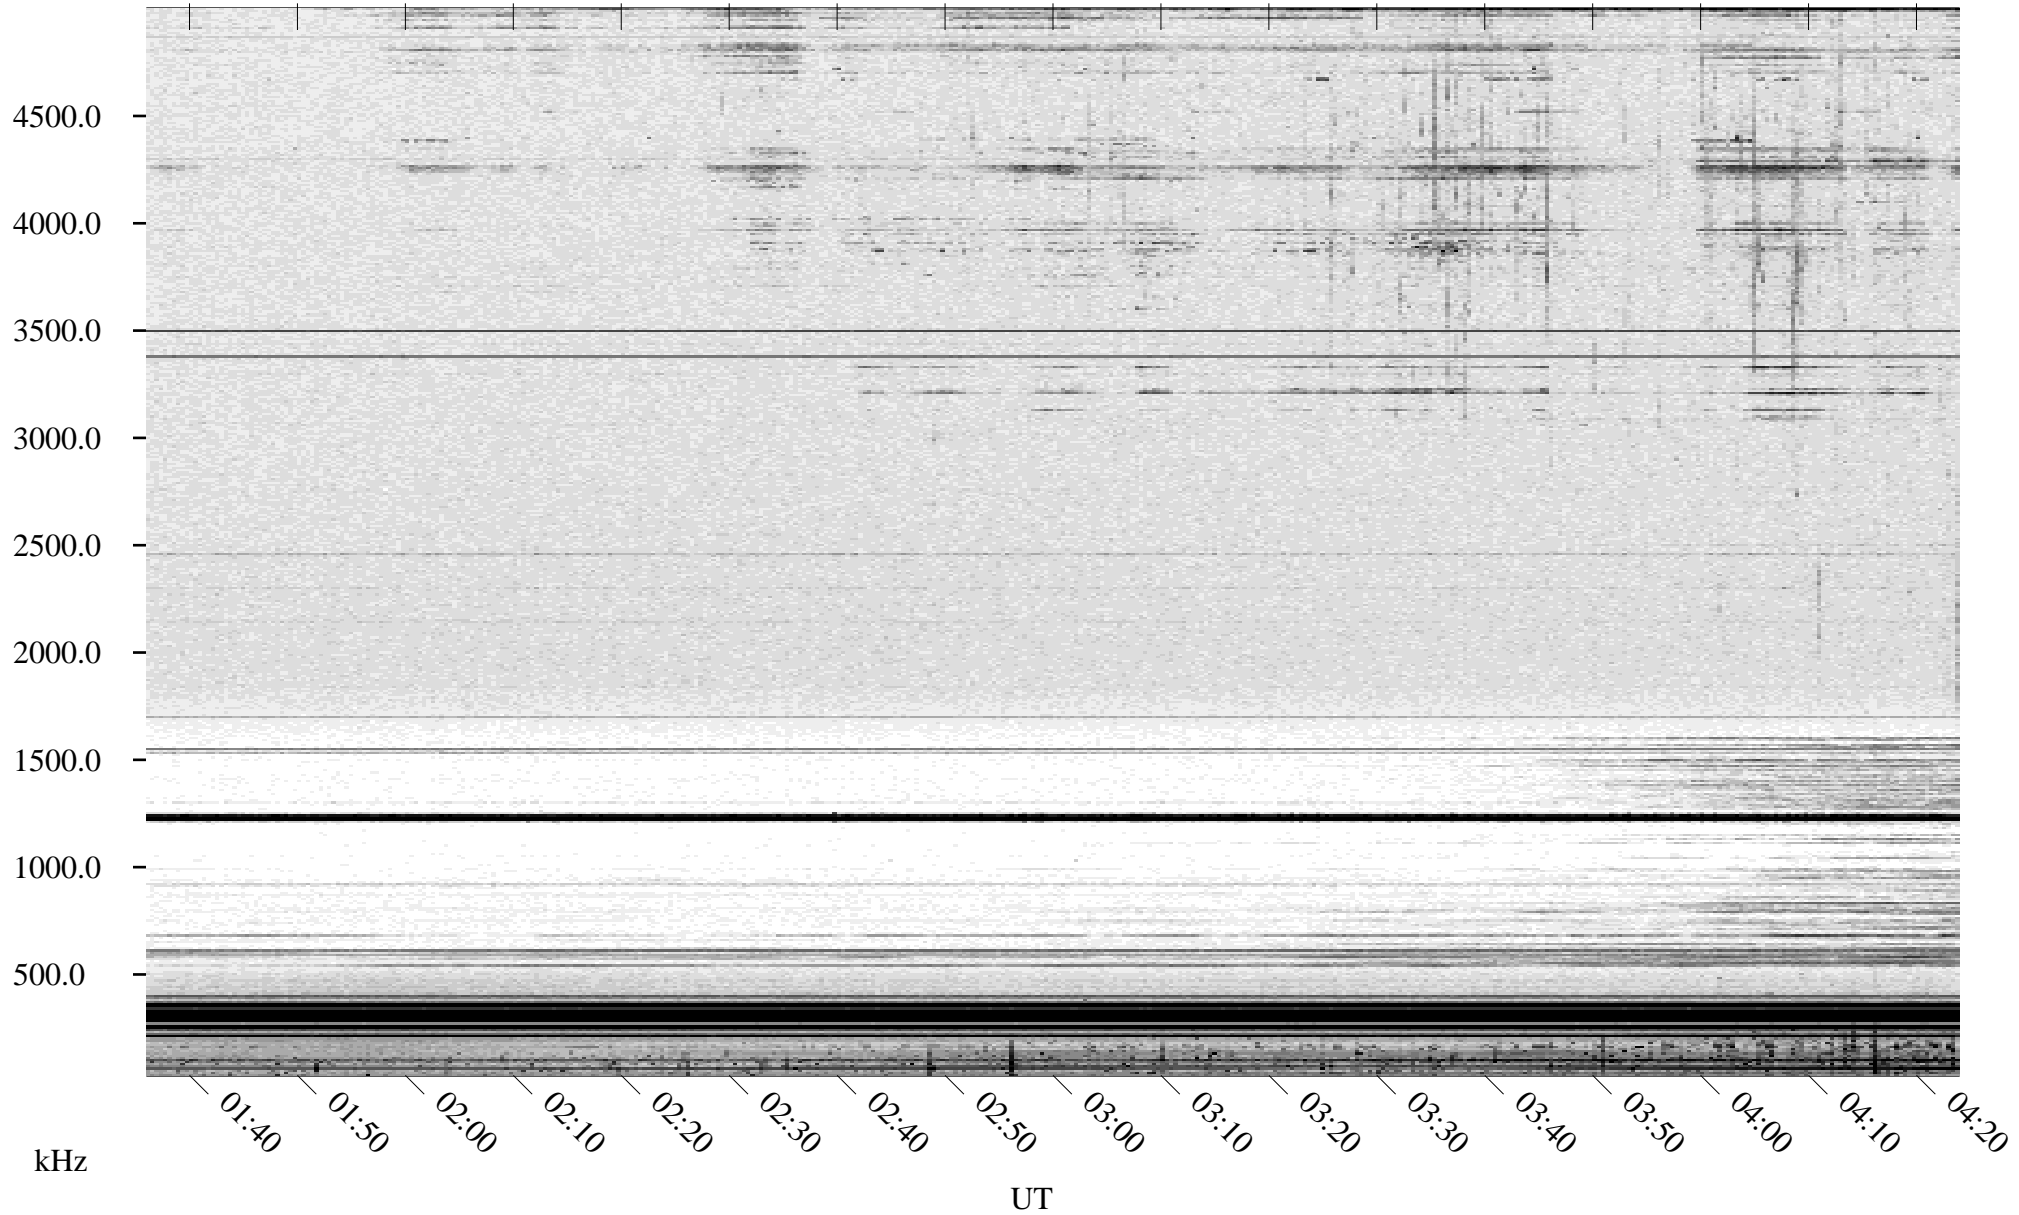

# 06/07/1998 Churchill, Manitoba

Linear Scale    Black = 161    White = 15

ch98158l.r00m max\_12

Page 1

# 06/07/1998 Churchill, Manitoba

Linear Scale    Black = 161    White = 15

ch98158l.r00m max\_12

Page 2

# 06/08/1998 Churchill, Manitoba

Linear Scale    Black = 161    White = 15

ch98158l.r00m max\_12

Page 3

# 06/08/1998 Churchill, Manitoba

Linear Scale    Black = 161    White = 15

ch98158l.r00m max\_12

Page 4