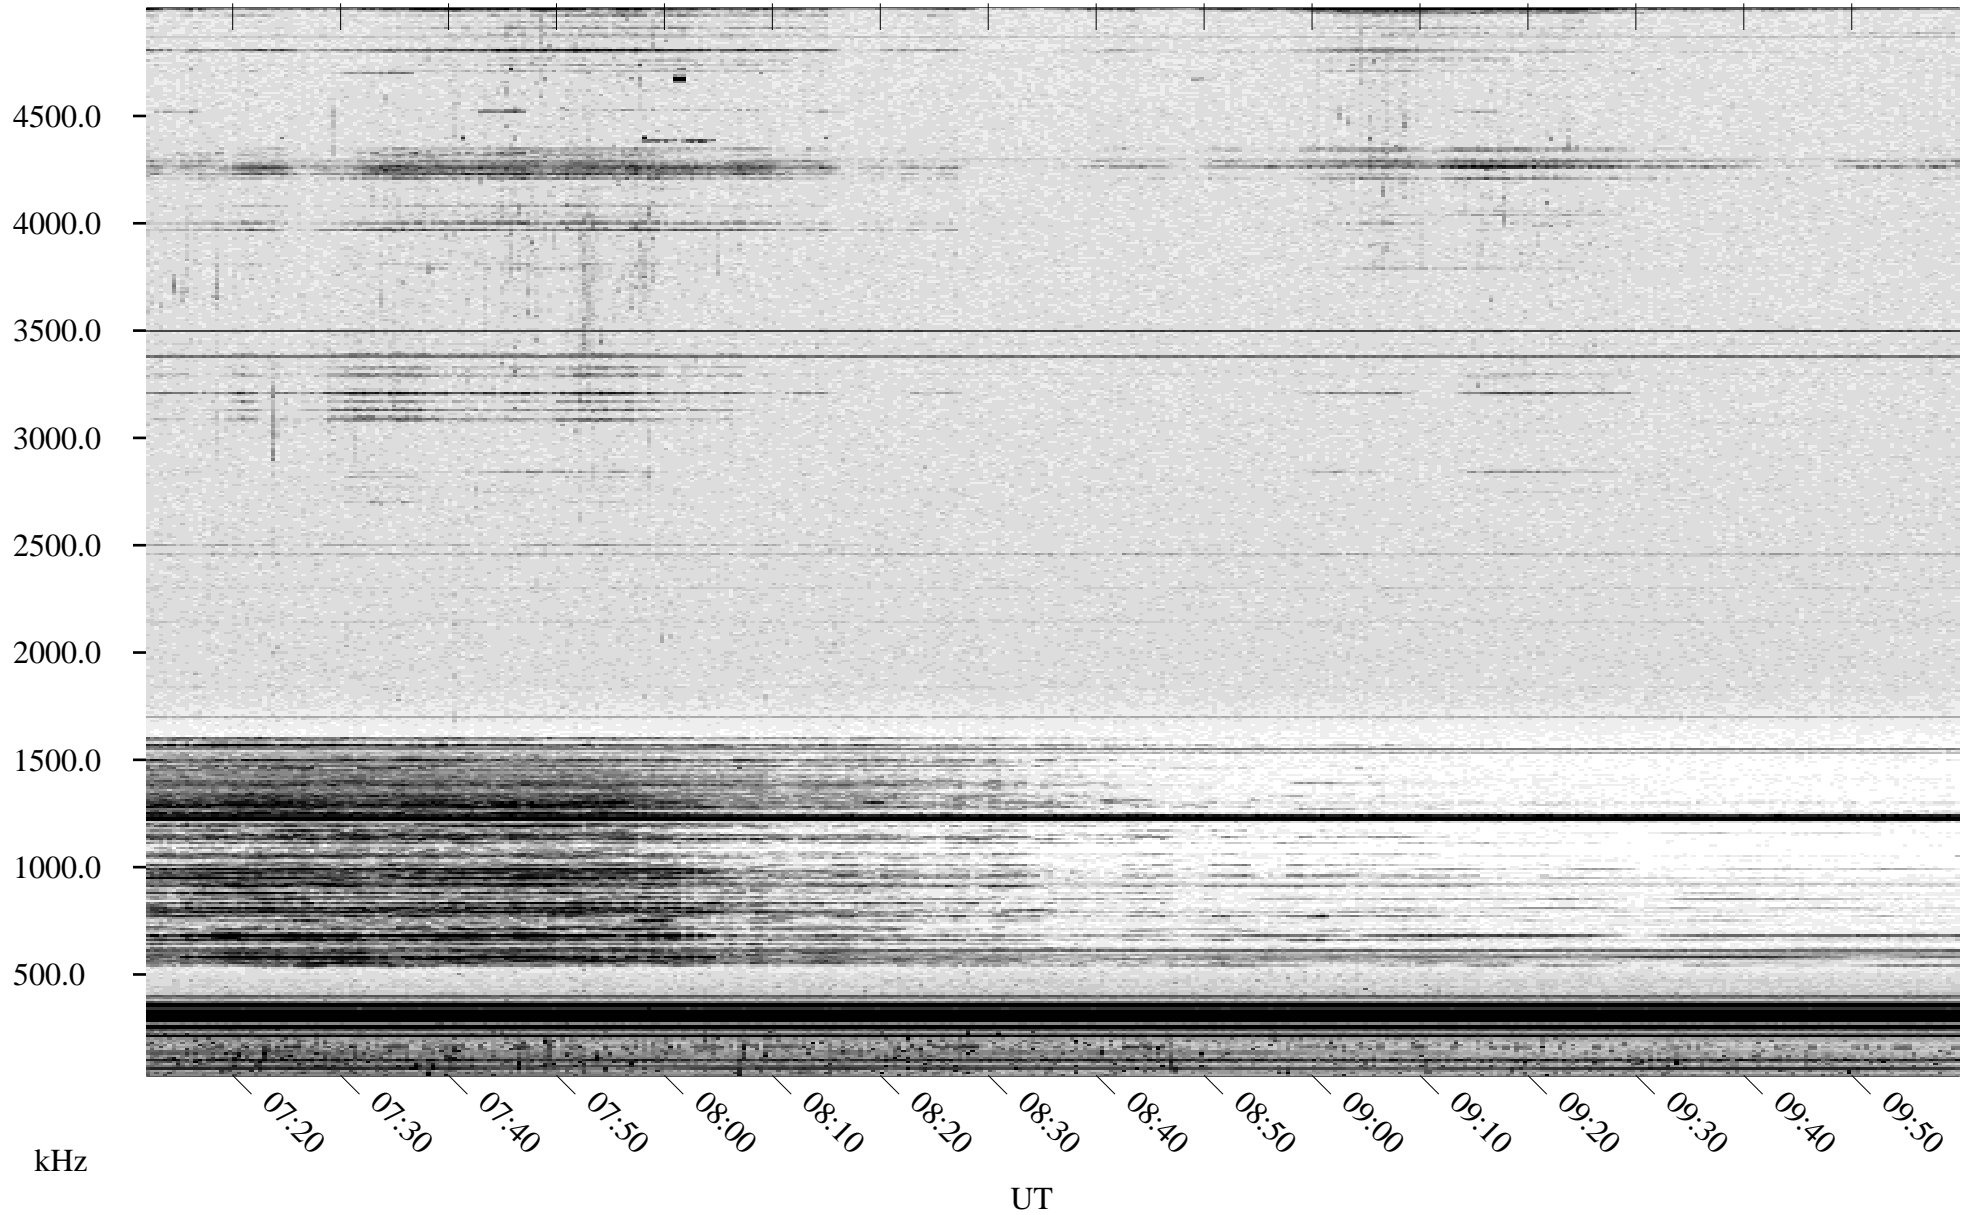

# 06/08/1998 Churchill, Manitoba

Linear Scale    Black = 161    White = 15

ch98158l.r00m max\_12

Page 3

# 06/08/1998 Churchill, Manitoba

Linear Scale    Black = 161    White = 15

ch98158l.r00m max\_12

Page 4

# 06/08/1998 Churchill, Manitoba

Linear Scale    Black = 161    White = 15

ch98158l.r00m max\_12

Page 5

# 06/08/1998 Churchill, Manitoba

Linear Scale    Black = 161    White = 15

ch98158l.r00m max\_12

Page 6