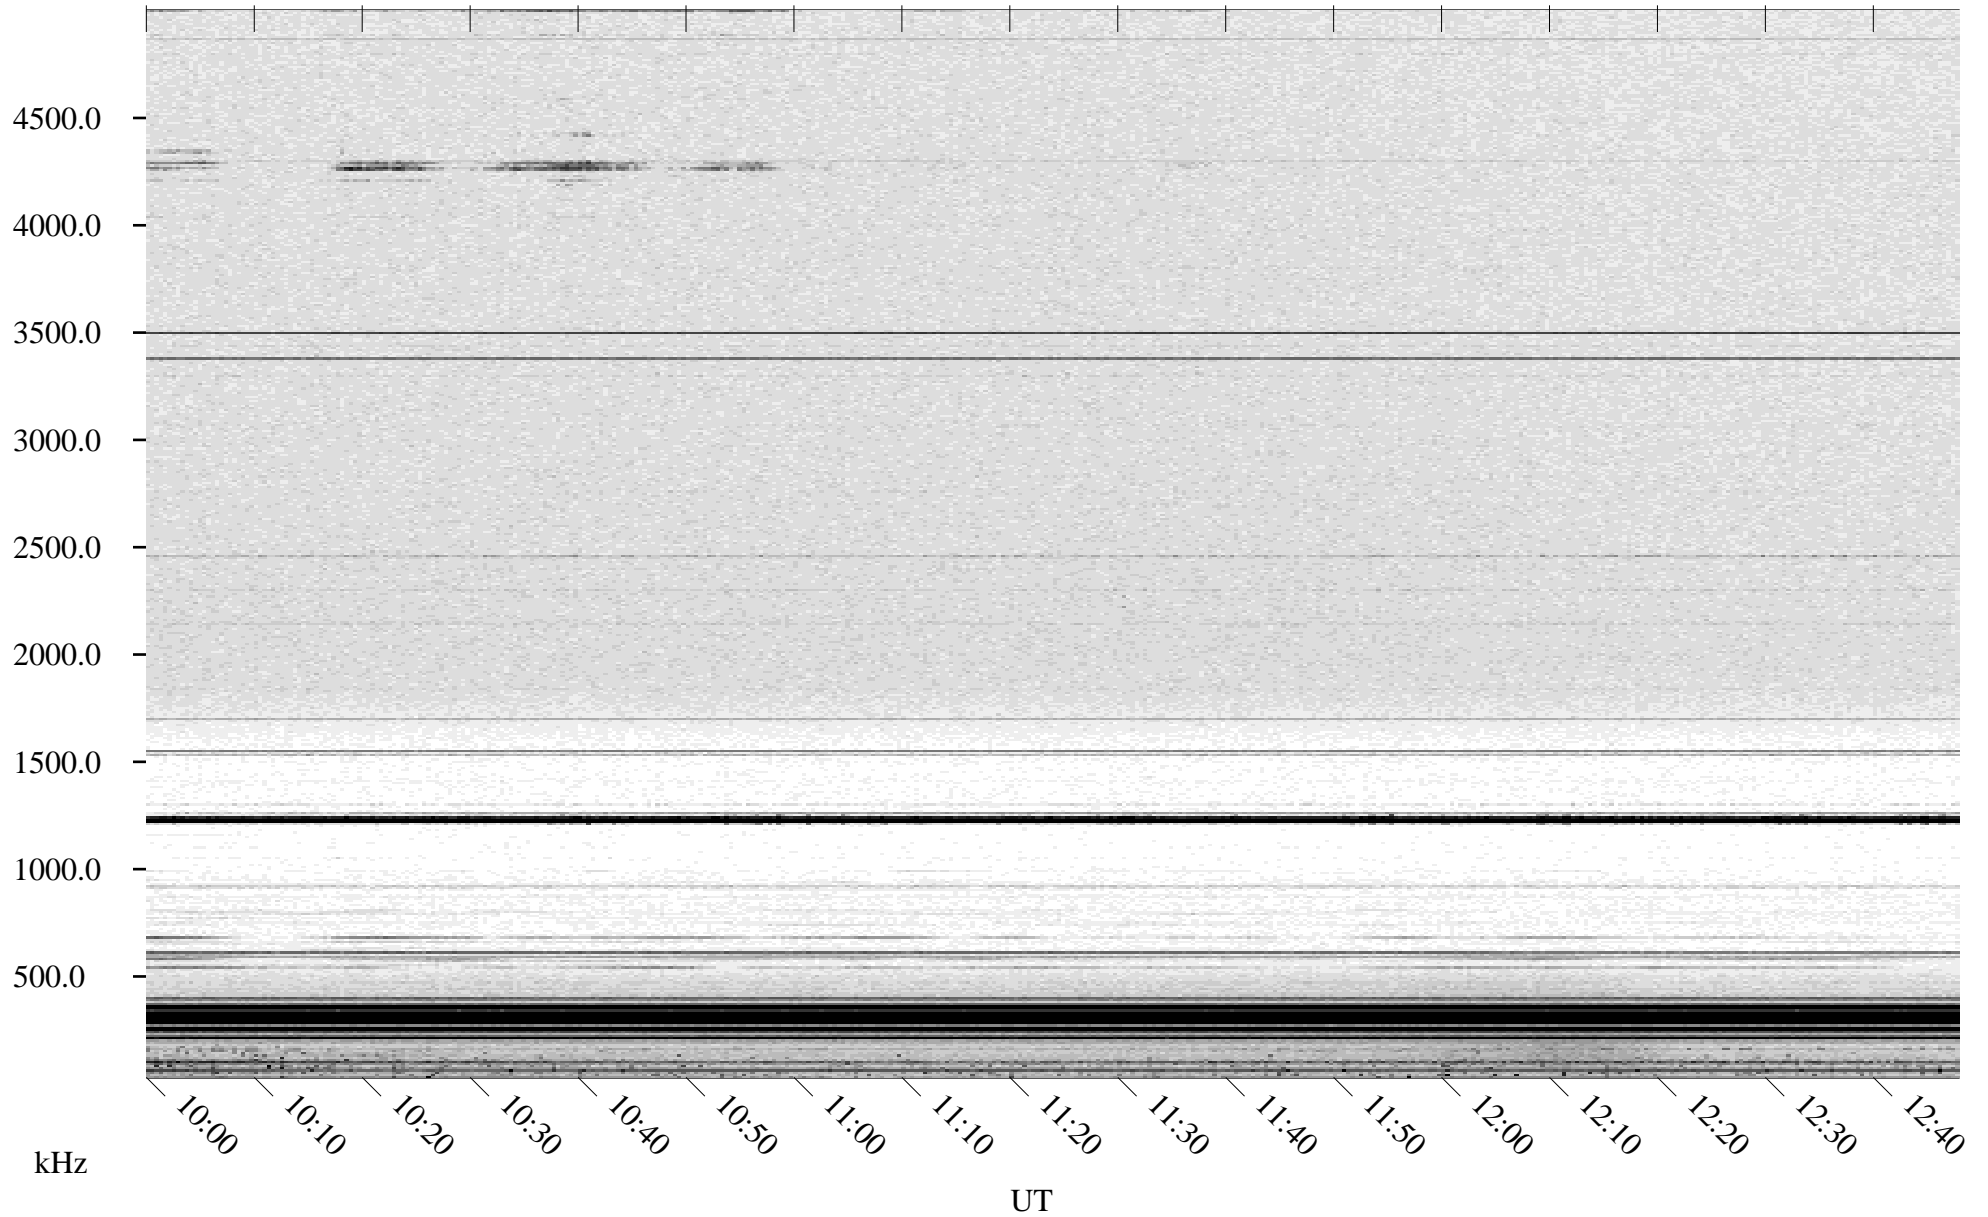

# 06/08/1998 Churchill, Manitoba

Linear Scale    Black = 161    White = 15

ch98158l.r00m max\_12

Page 4

# 06/08/1998 Churchill, Manitoba

Linear Scale    Black = 161    White = 15

ch98158l.r00m max\_12

Page 5

# 06/08/1998 Churchill, Manitoba

Linear Scale    Black = 161    White = 15

ch98158l.r00m max\_12

Page 6

# 06/08/1998 Churchill, Manitoba

Linear Scale    Black = 161    White = 15

ch98158l.r00m max\_12

Page 7