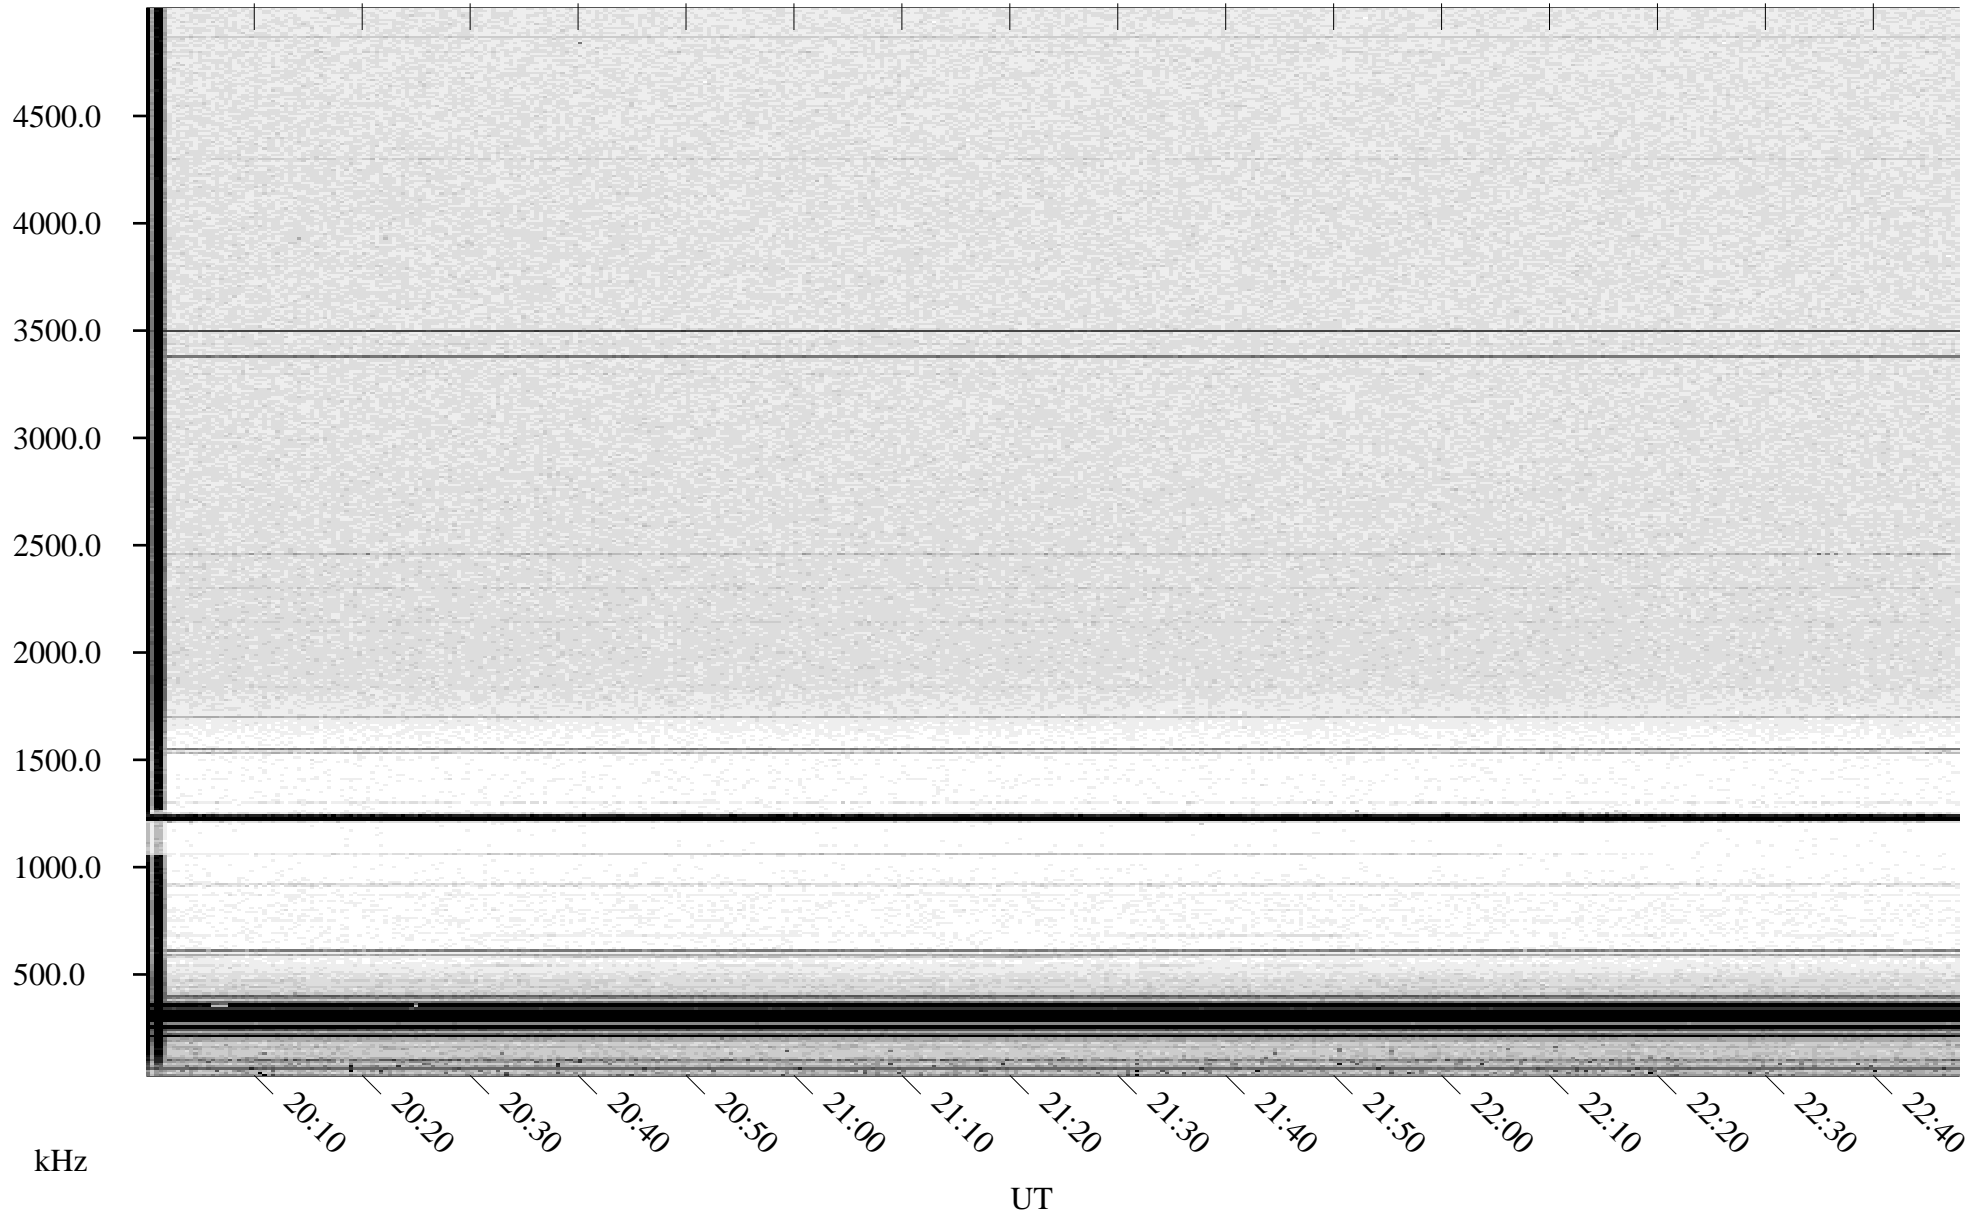

# 06/07/1998 Churchill, Manitoba

Linear Scale    Black = 161    White = 15

ch98158l.r00m max\_12

Page 1

# 06/07/1998 Churchill, Manitoba

Linear Scale    Black = 161    White = 15

ch98158l.r00m max\_12

Page 2

# 06/08/1998 Churchill, Manitoba

Linear Scale    Black = 161    White = 15

ch98158l.r00m max\_12

Page 3

# 06/08/1998 Churchill, Manitoba

Linear Scale    Black = 161    White = 15

ch98158l.r00m max\_12

Page 4