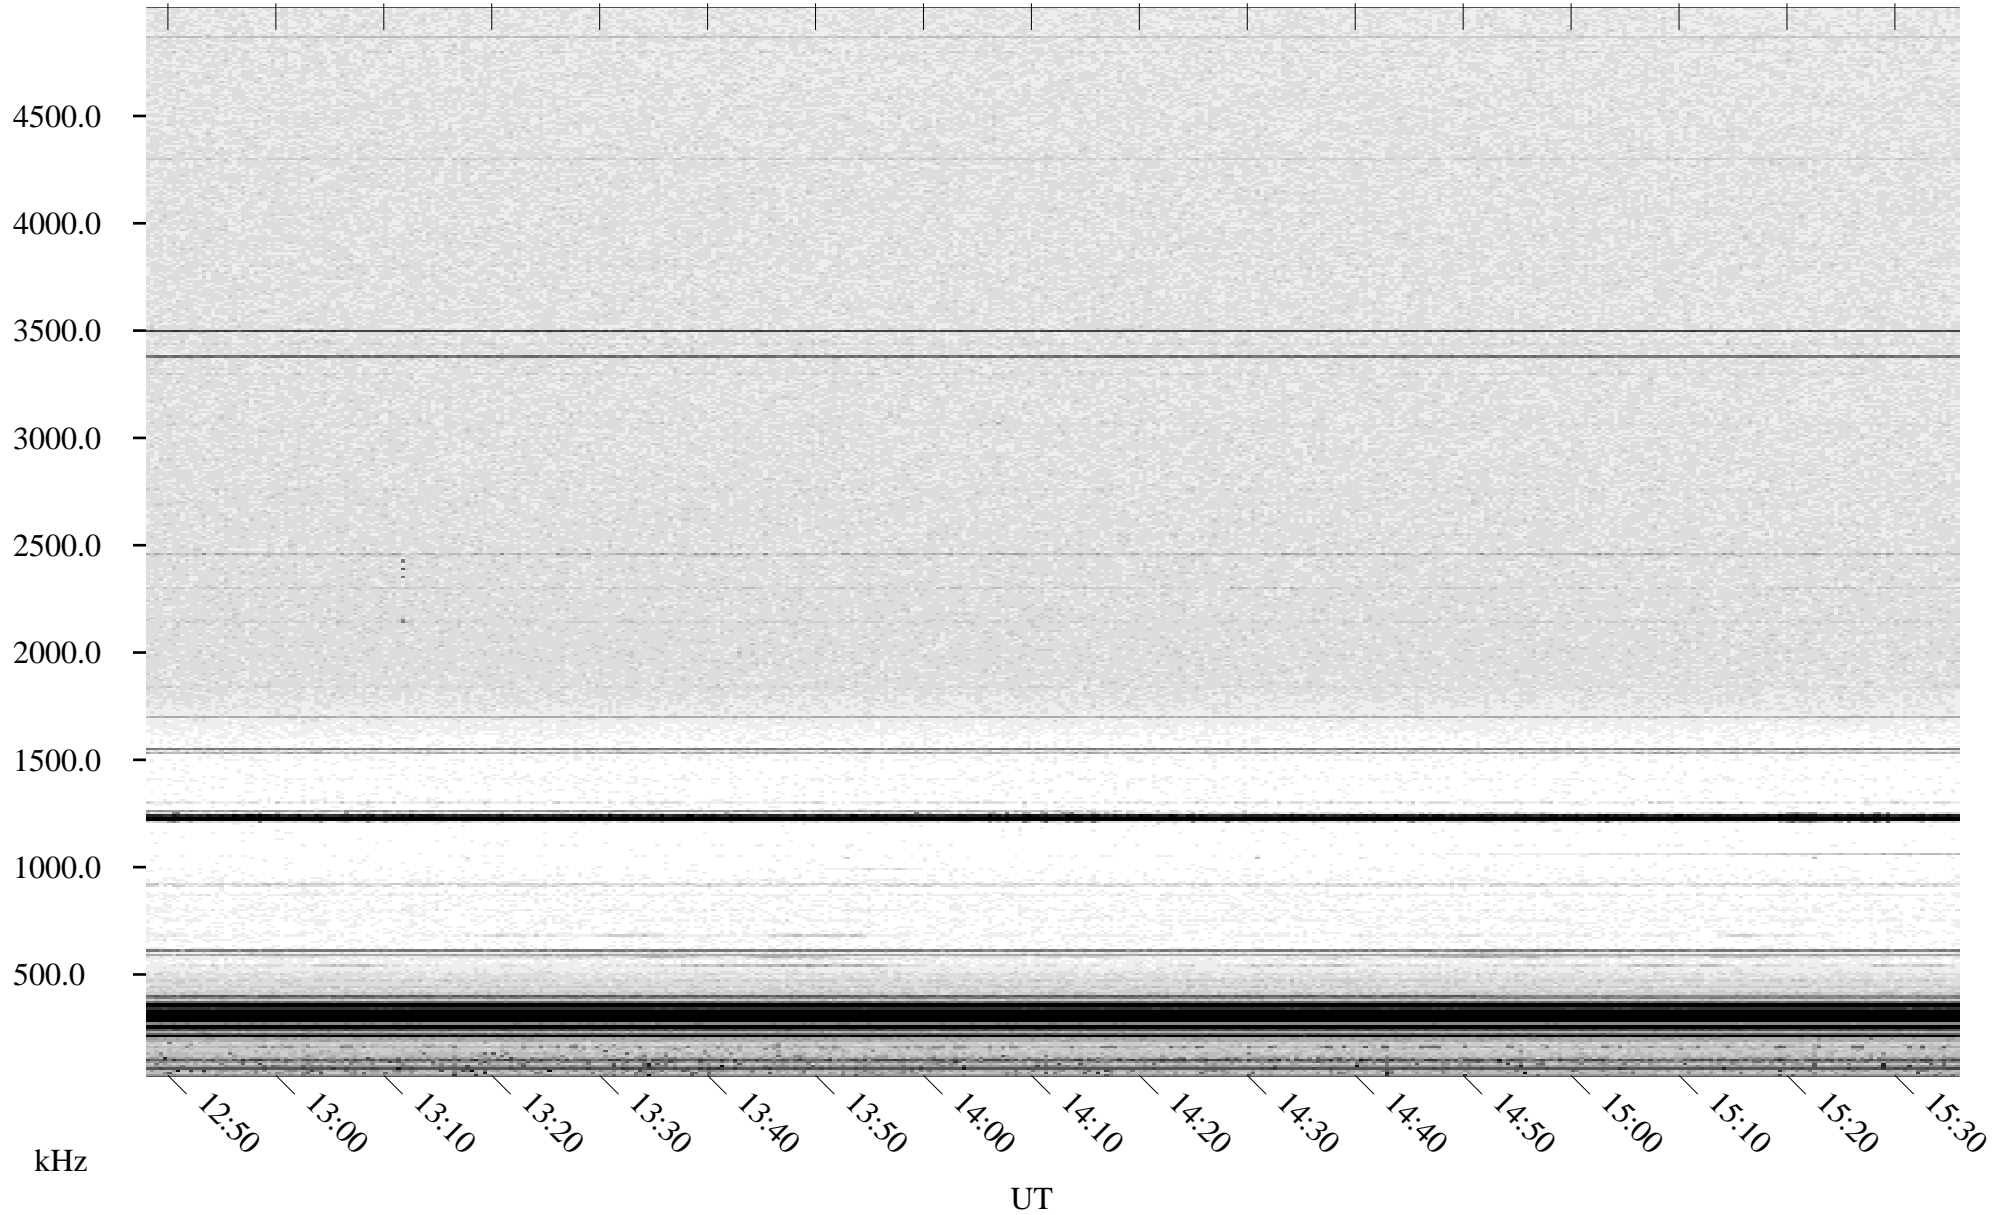

# 06/08/1998 Churchill, Manitoba

Linear Scale    Black = 161    White = 15

ch98158l.r00m max\_12

Page 5

# 06/08/1998 Churchill, Manitoba

Linear Scale    Black = 161    White = 15

ch98158l.r00m max\_12

Page 6

# 06/08/1998 Churchill, Manitoba

Linear Scale    Black = 161    White = 15

ch98158l.r00m max\_12

Page 7

# 06/08/1998 Churchill, Manitoba

Linear Scale    Black = 161    White = 15

ch98158l.r00m max\_12

Page 8