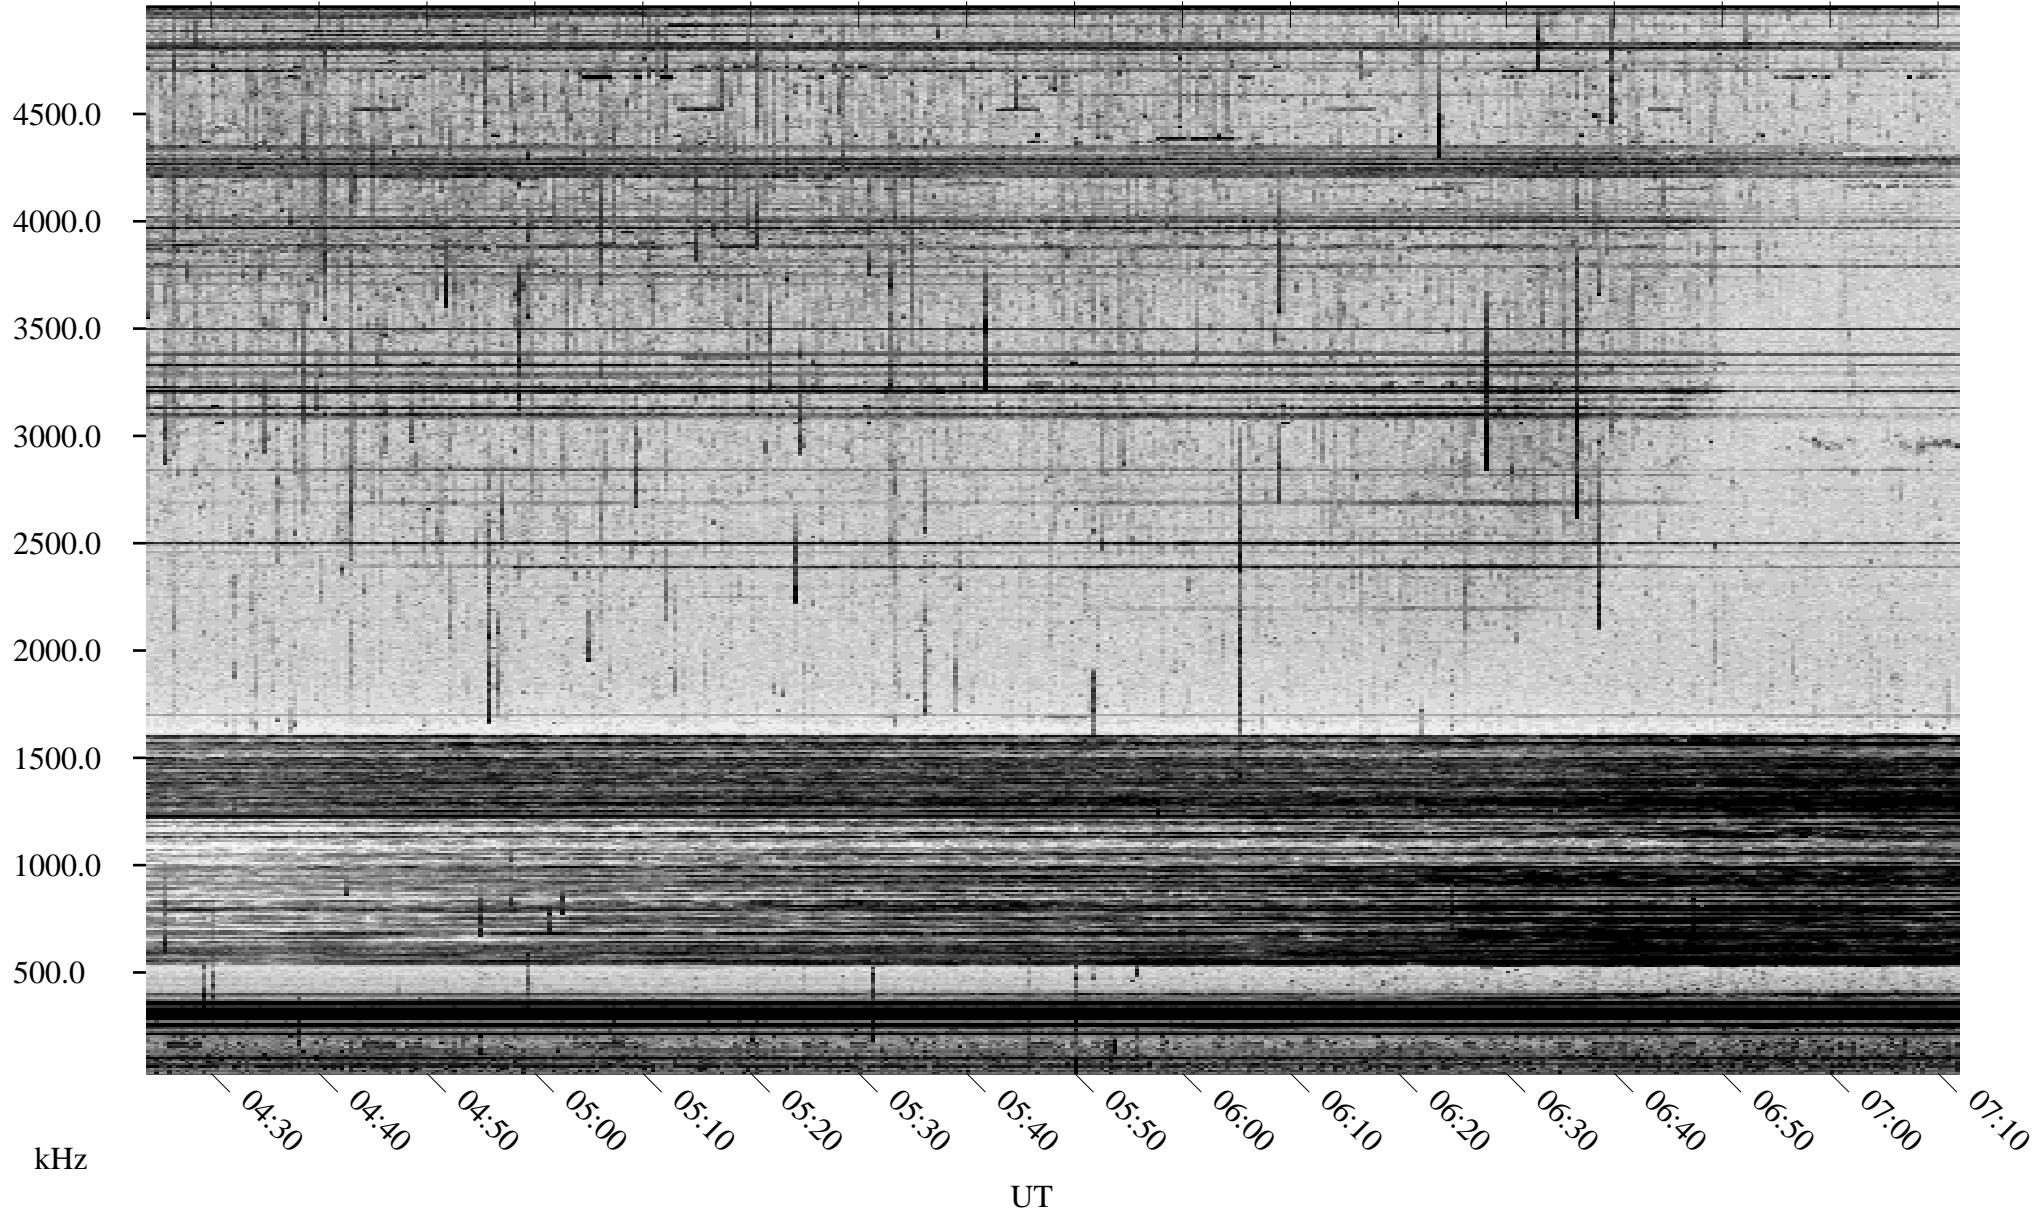

# 06/08/1998 Churchill, Manitoba

Linear Scale    Black = 161    White = 15

ch98159l.r00m max\_12

Page 1

# 06/08/1998 Churchill, Manitoba

Linear Scale    Black = 161    White = 15

ch98159l.r00m max\_12

Page 2

# 06/09/1998 Churchill, Manitoba

Linear Scale    Black = 161    White = 15

ch98159l.r00m max\_12

Page 3

# 06/09/1998 Churchill, Manitoba

Linear Scale    Black = 161    White = 15

ch98159l.r00m max\_12

Page 4