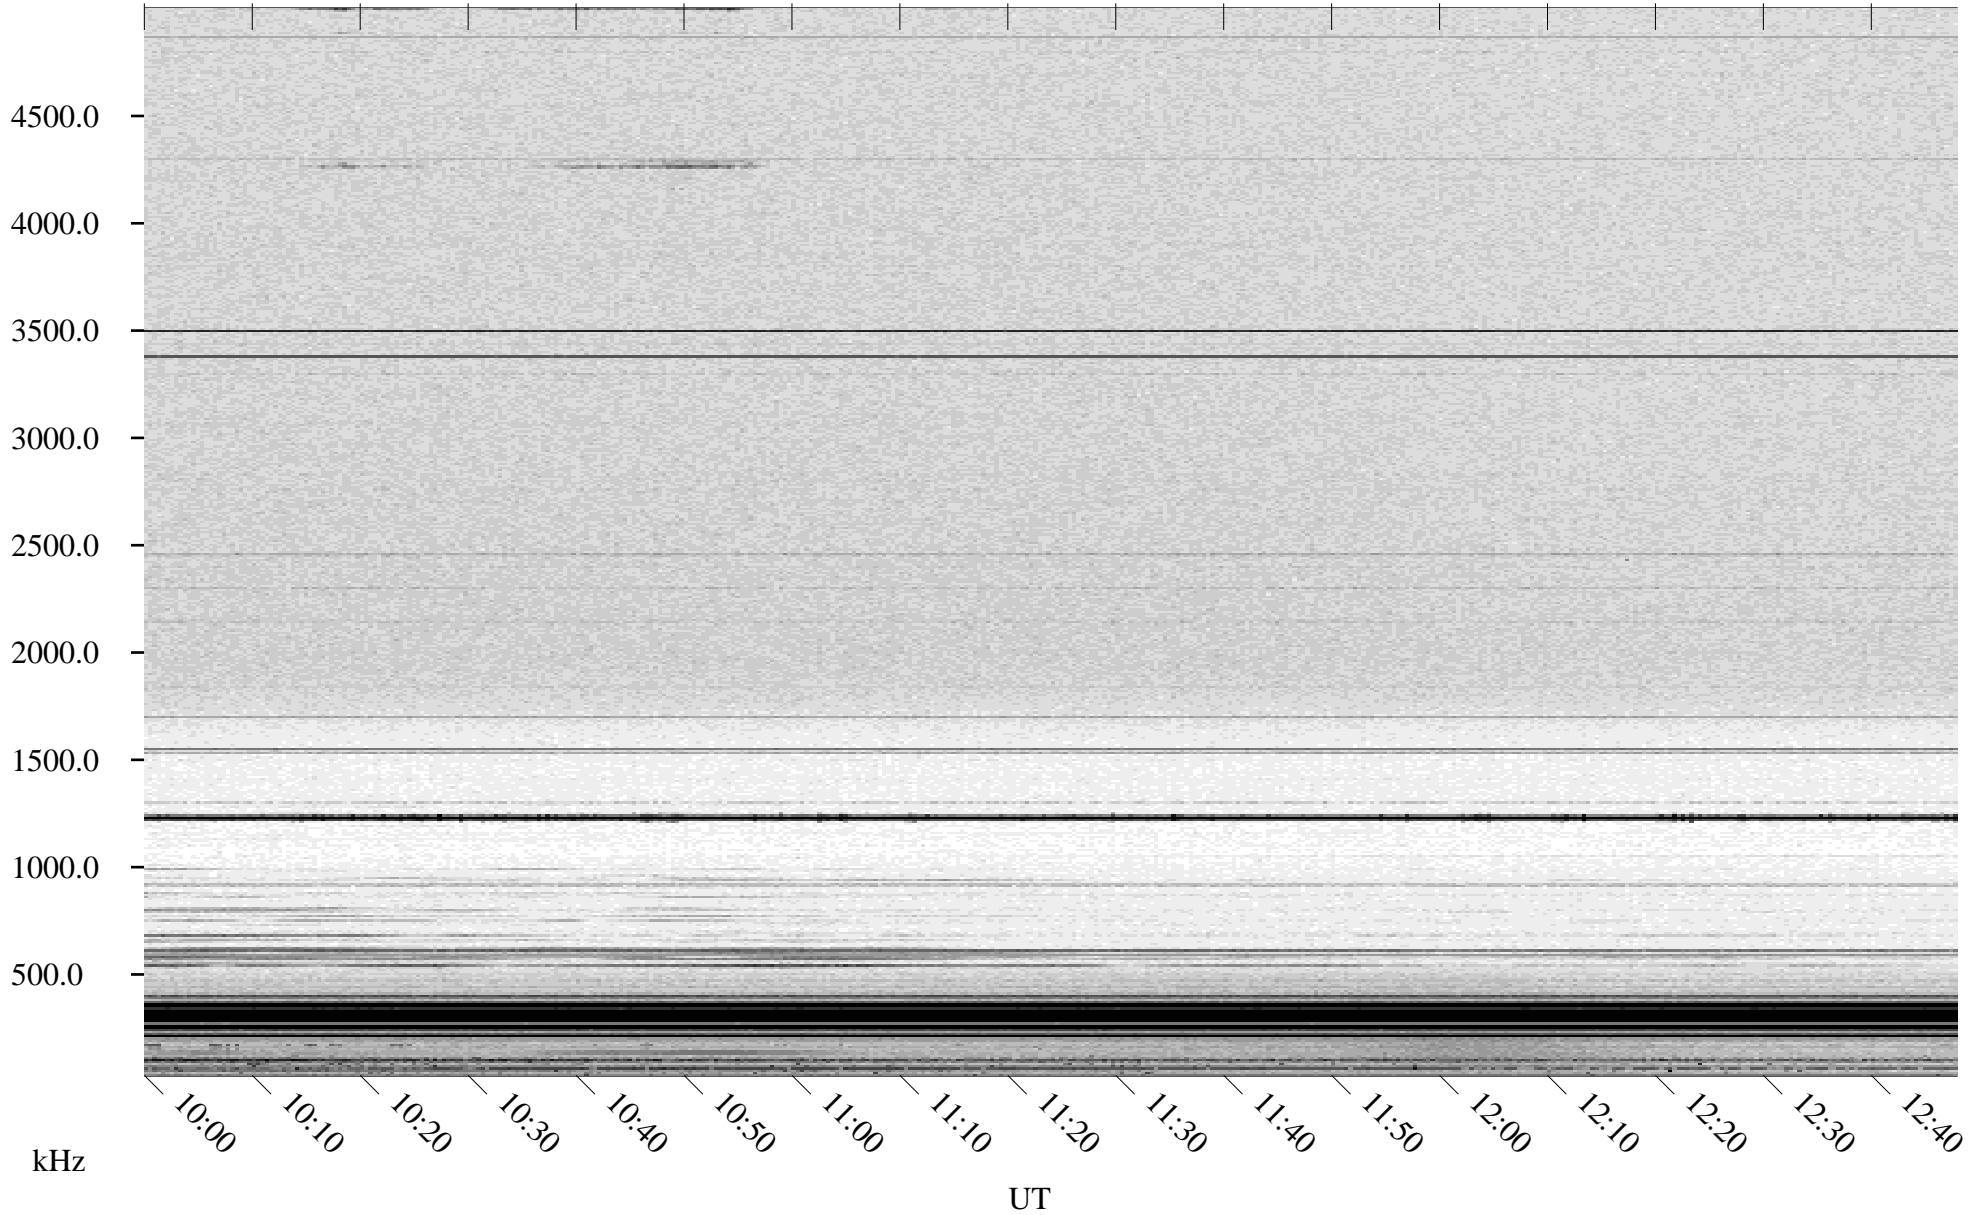

# 06/09/1998 Churchill, Manitoba

Linear Scale    Black = 161    White = 15

ch98159l.r00m max\_12

Page 4

# 06/09/1998 Churchill, Manitoba

Linear Scale    Black = 161    White = 15

ch98159l.r00m max\_12

Page 5

# 06/09/1998 Churchill, Manitoba

Linear Scale    Black = 161    White = 15

ch98159l.r00m max\_12

Page 6

# 06/09/1998 Churchill, Manitoba

Linear Scale    Black = 161    White = 15

ch98159l.r00m max\_12

Page 7