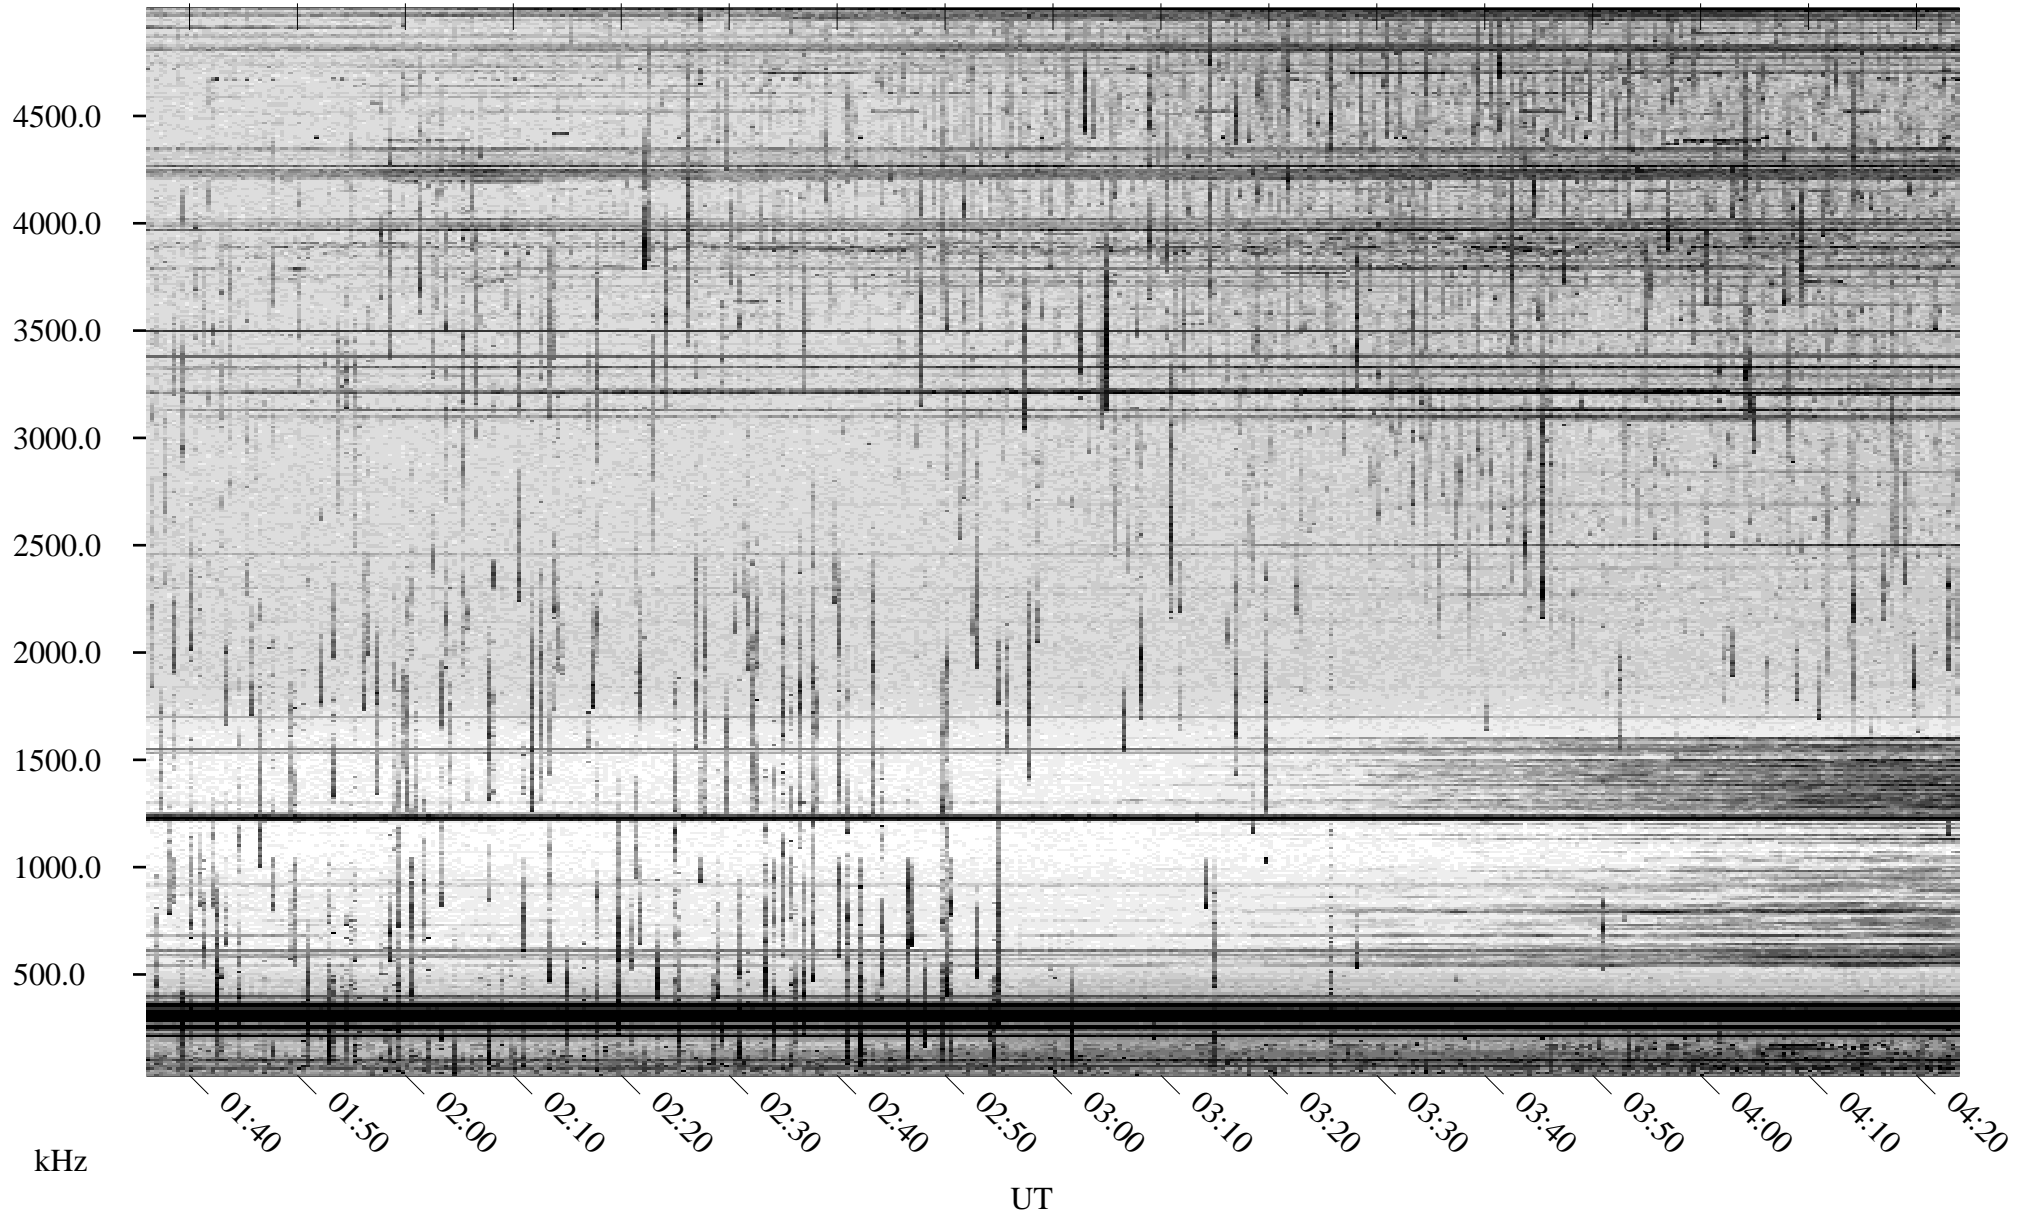

# 06/08/1998 Churchill, Manitoba

Linear Scale    Black = 161    White = 15

ch98159l.r00m max\_12

Page 1

# 06/08/1998 Churchill, Manitoba

Linear Scale    Black = 161    White = 15

ch98159l.r00m max\_12

Page 2

# 06/09/1998 Churchill, Manitoba

Linear Scale    Black = 161    White = 15

ch98159l.r00m max\_12

Page 3

# 06/09/1998 Churchill, Manitoba

Linear Scale    Black = 161    White = 15

ch98159l.r00m max\_12

Page 4