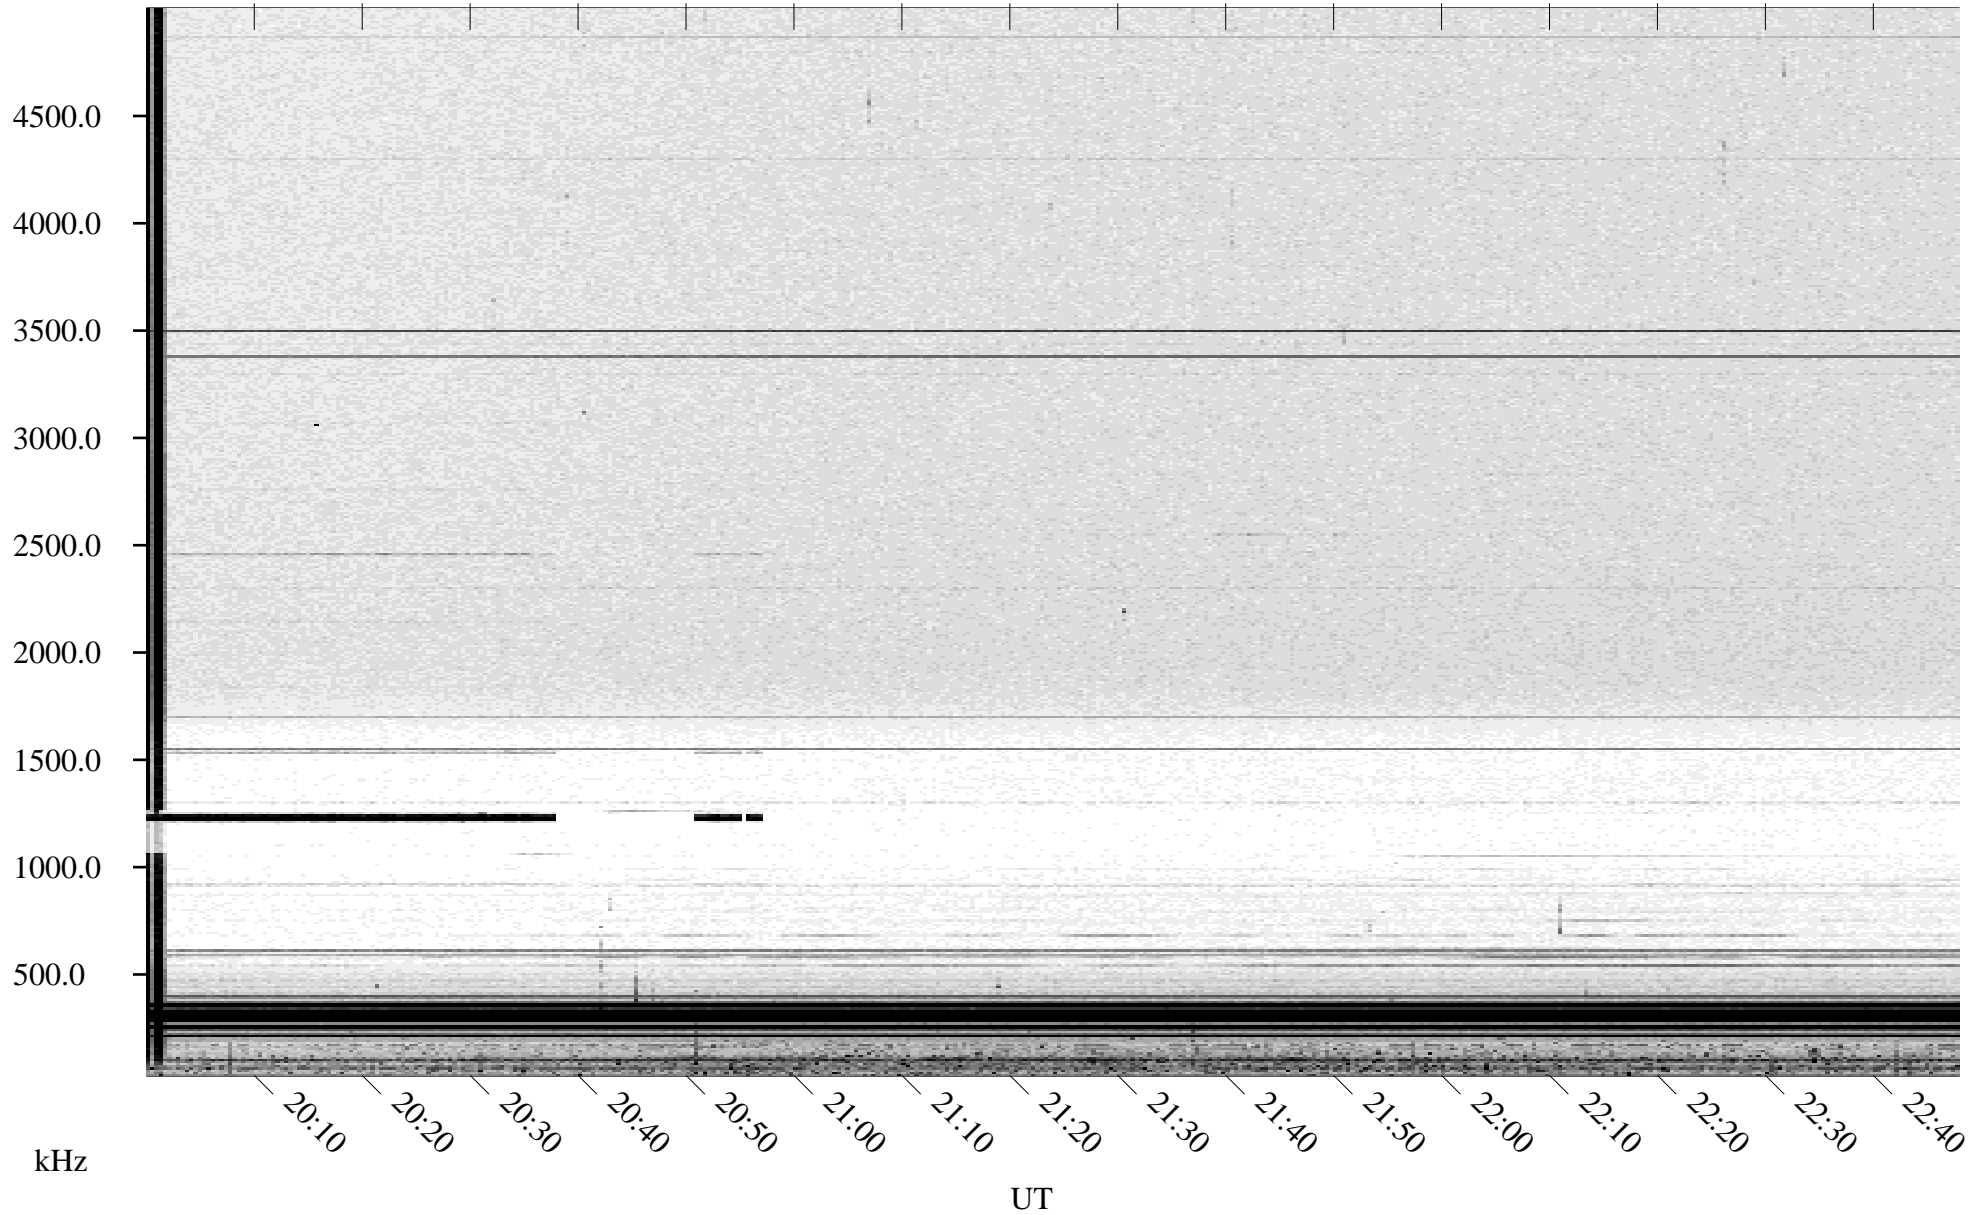

# 06/08/1998 Churchill, Manitoba

Linear Scale    Black = 161    White = 15

ch98159l.r00m max\_12

Page 1

# 06/08/1998 Churchill, Manitoba

Linear Scale    Black = 161    White = 15

ch98159l.r00m max\_12

Page 2

# 06/09/1998 Churchill, Manitoba

Linear Scale    Black = 161    White = 15

ch98159l.r00m max\_12

Page 3

# 06/09/1998 Churchill, Manitoba

Linear Scale    Black = 161    White = 15

ch98159l.r00m max\_12

Page 4