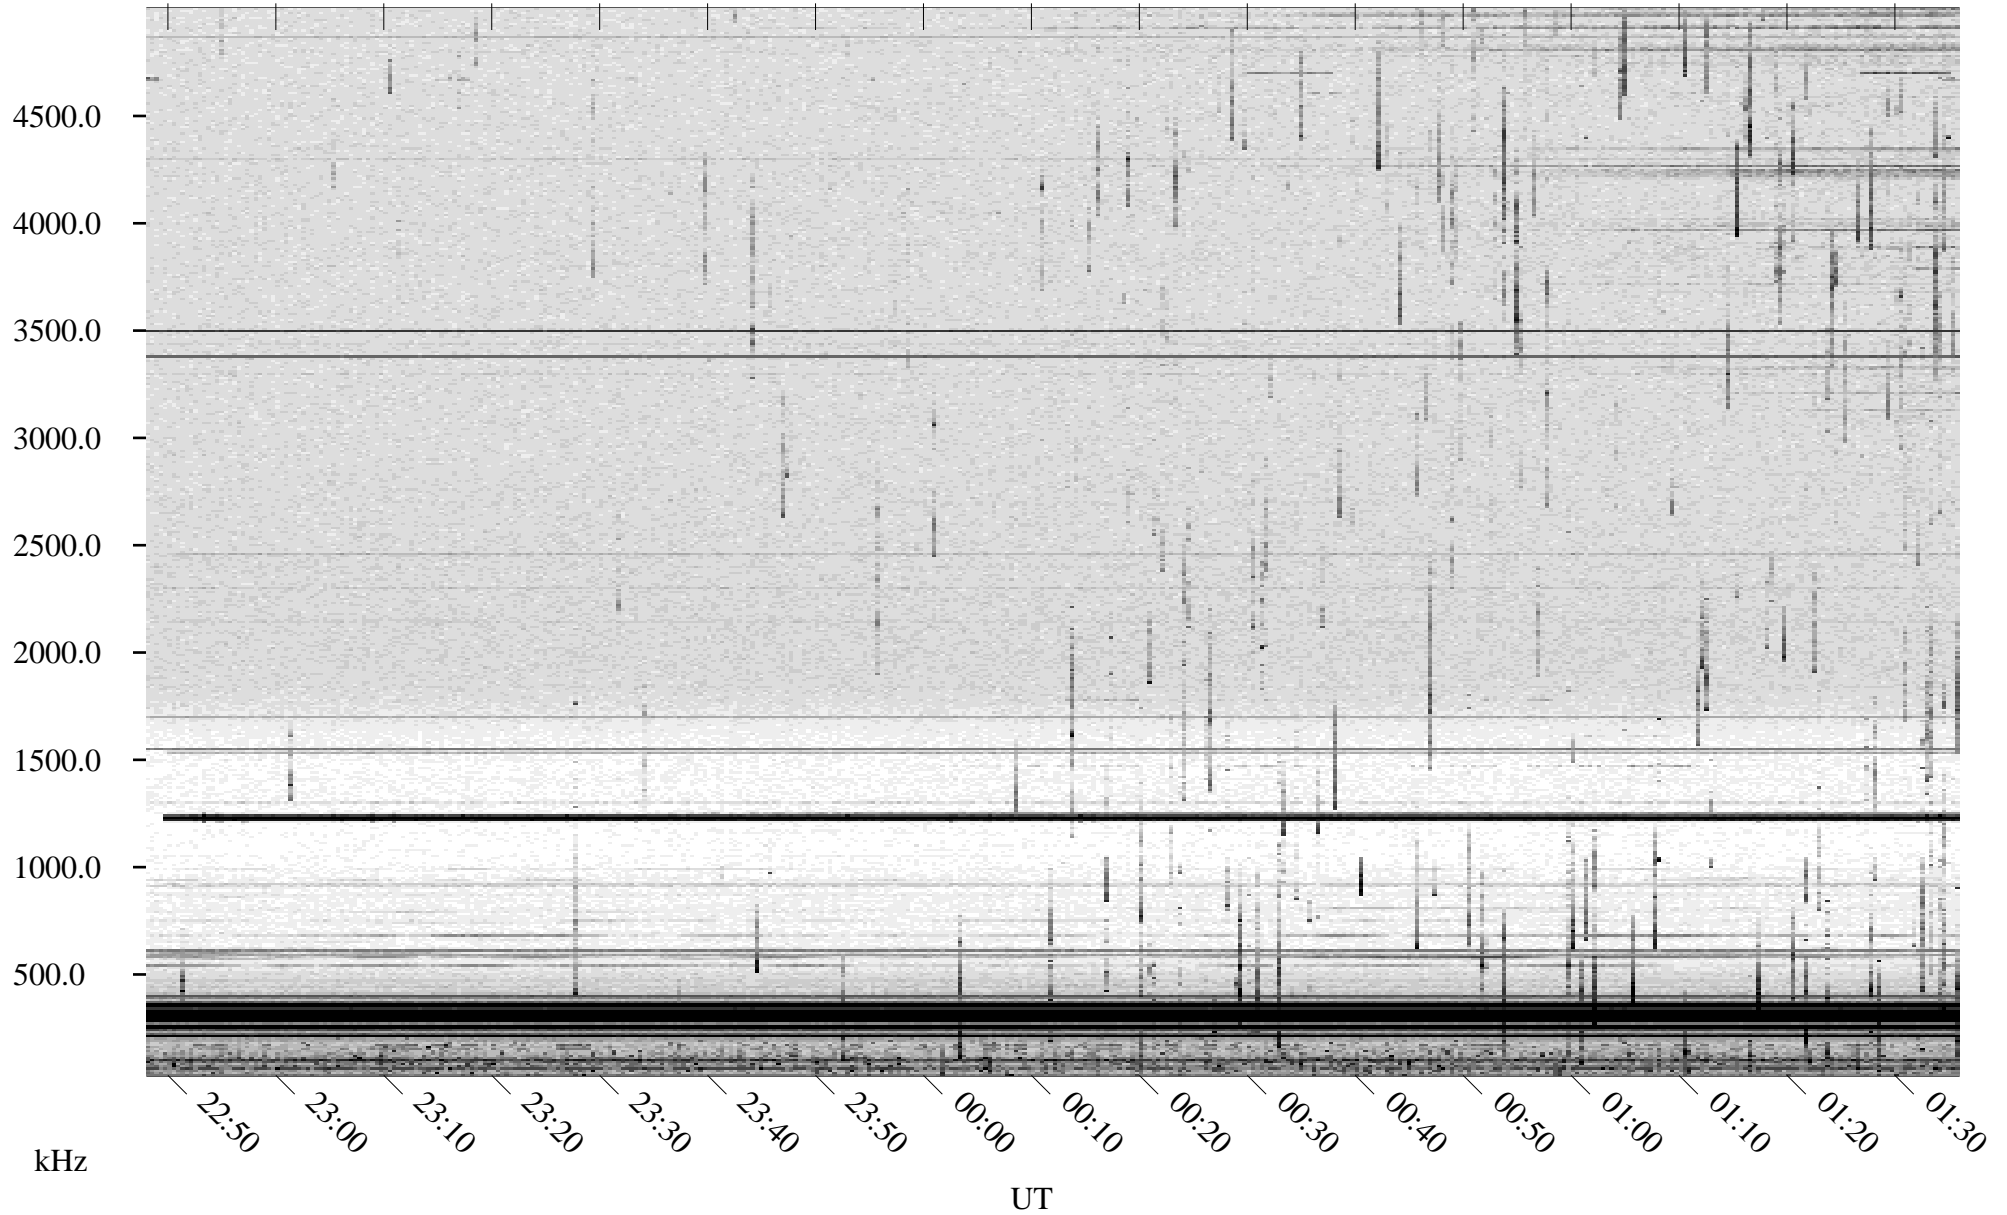

# 06/08/1998 Churchill, Manitoba

Linear Scale    Black = 161    White = 15

ch98159l.r00m max\_12

Page 1

# 06/08/1998 Churchill, Manitoba

Linear Scale    Black = 161    White = 15

ch98159l.r00m max\_12

Page 2

# 06/09/1998 Churchill, Manitoba

Linear Scale    Black = 161    White = 15

ch98159l.r00m max\_12

Page 3

# 06/09/1998 Churchill, Manitoba

Linear Scale    Black = 161    White = 15

ch98159l.r00m max\_12

Page 4