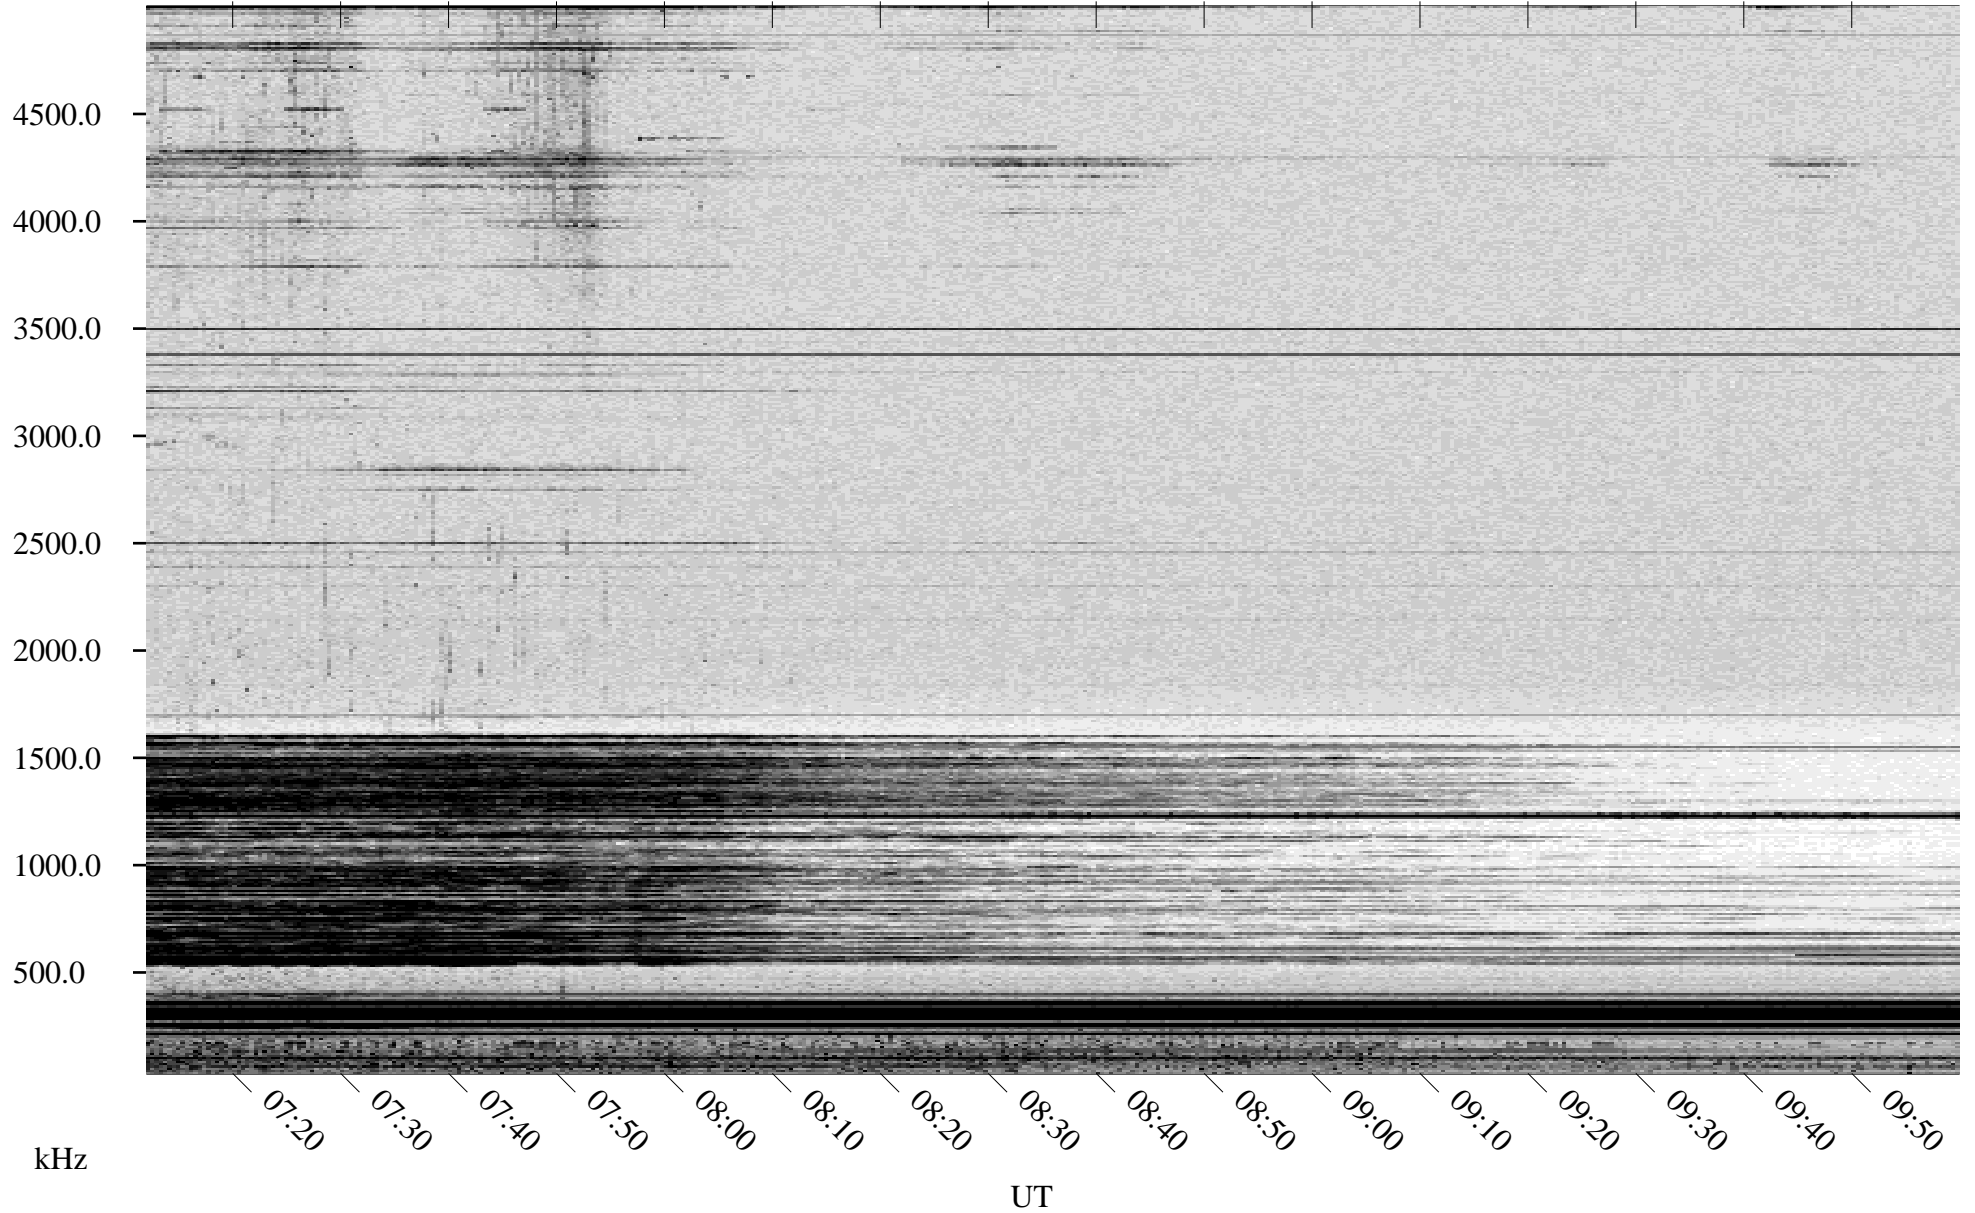

# 06/09/1998 Churchill, Manitoba

Linear Scale    Black = 161    White = 15

ch98159l.r00m max\_12

Page 3

# 06/09/1998 Churchill, Manitoba

Linear Scale    Black = 161    White = 15

ch98159l.r00m max\_12

Page 4

# 06/09/1998 Churchill, Manitoba

Linear Scale    Black = 161    White = 15

ch98159l.r00m max\_12

Page 5

# 06/09/1998 Churchill, Manitoba

Linear Scale    Black = 161    White = 15

ch98159l.r00m max\_12

Page 6