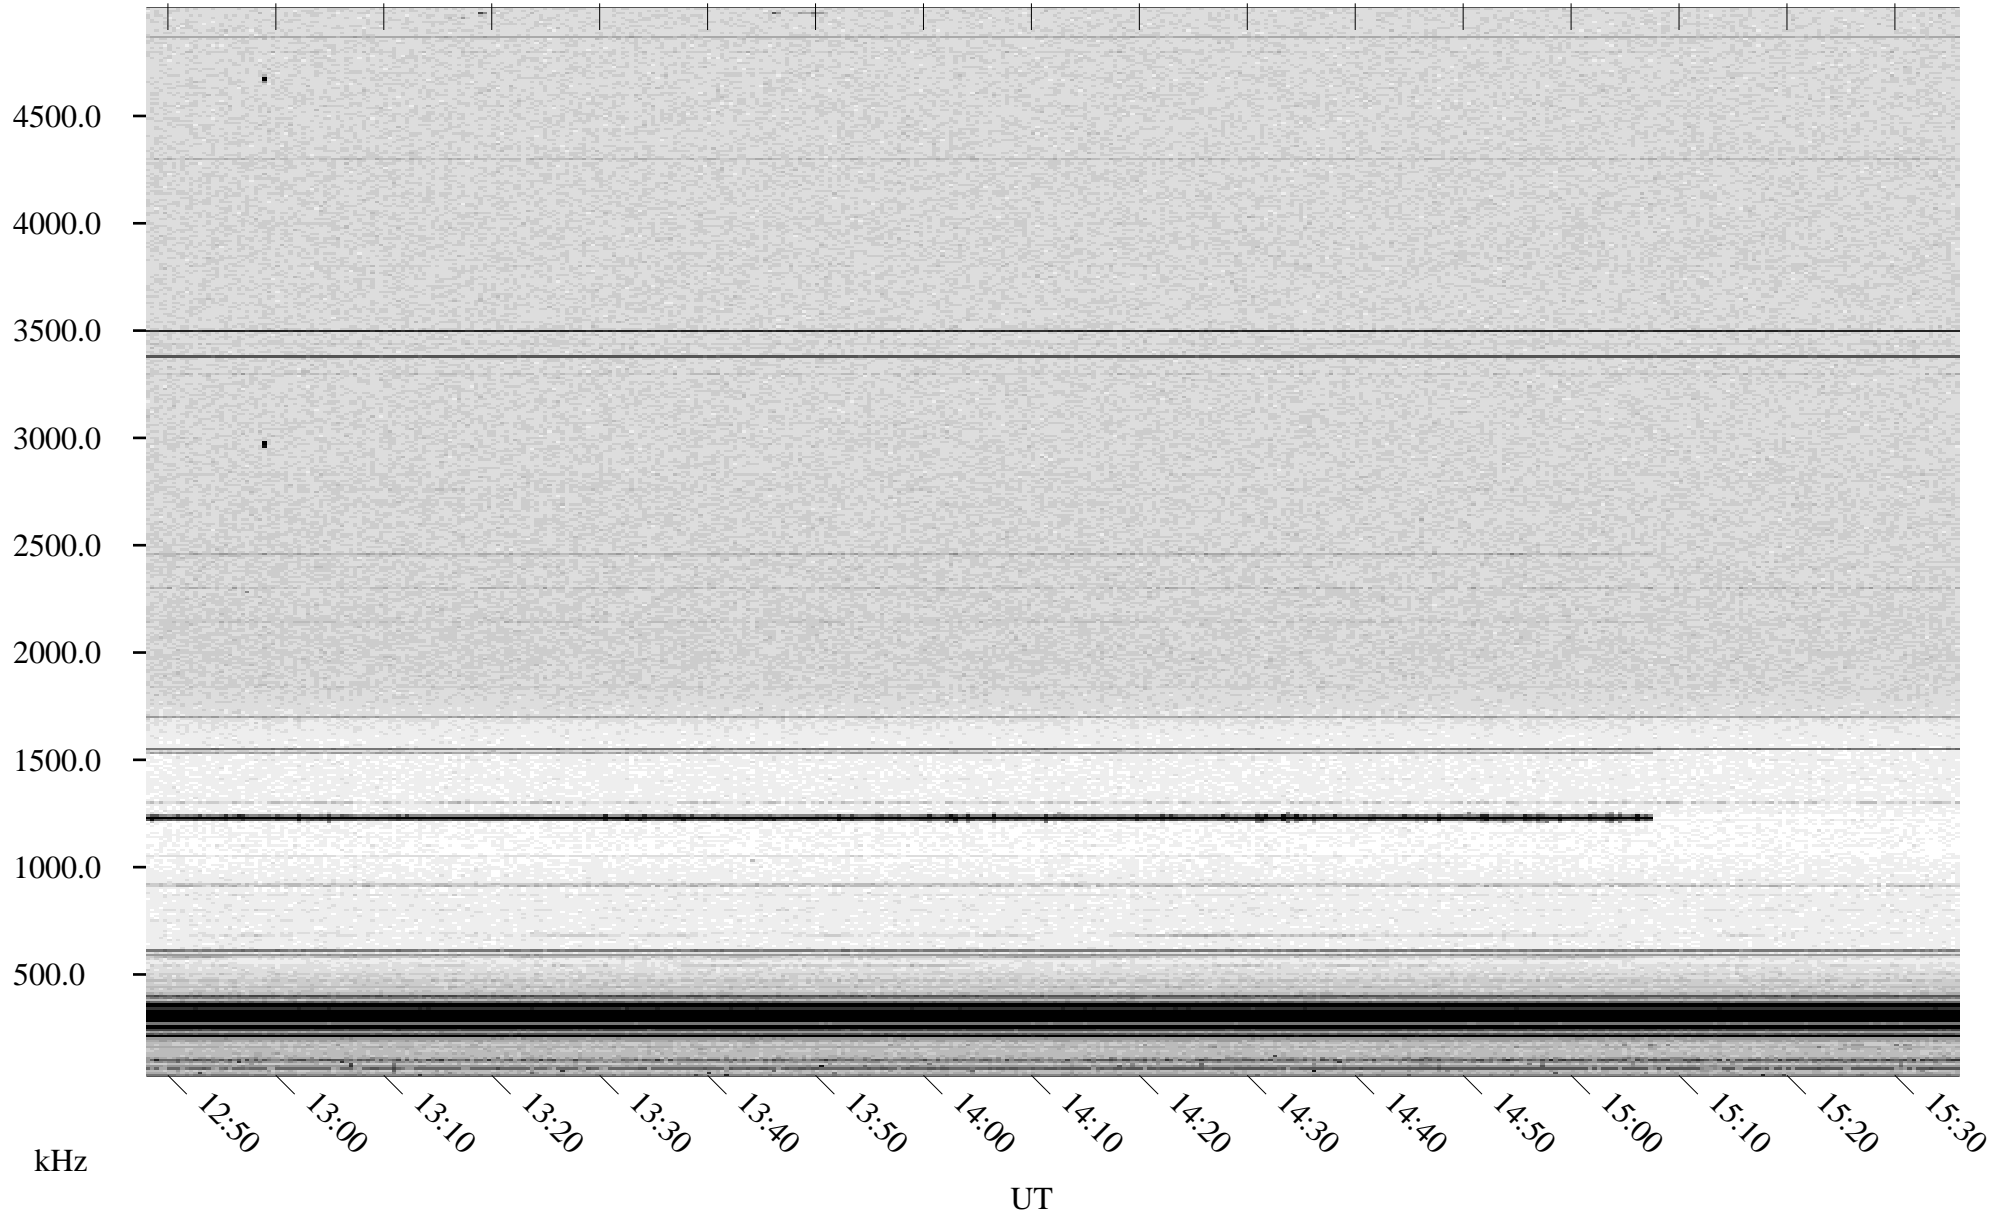

# 06/09/1998 Churchill, Manitoba

Linear Scale    Black = 161    White = 15

ch98159l.r00m max\_12

Page 5

# 06/09/1998 Churchill, Manitoba

Linear Scale    Black = 161    White = 15

ch98159l.r00m max\_12

Page 6

# 06/09/1998 Churchill, Manitoba

Linear Scale    Black = 161    White = 15

ch98159l.r00m max\_12

Page 7

# 06/09/1998 Churchill, Manitoba

Linear Scale    Black = 161    White = 15

ch98159l.r00m max\_12

Page 8