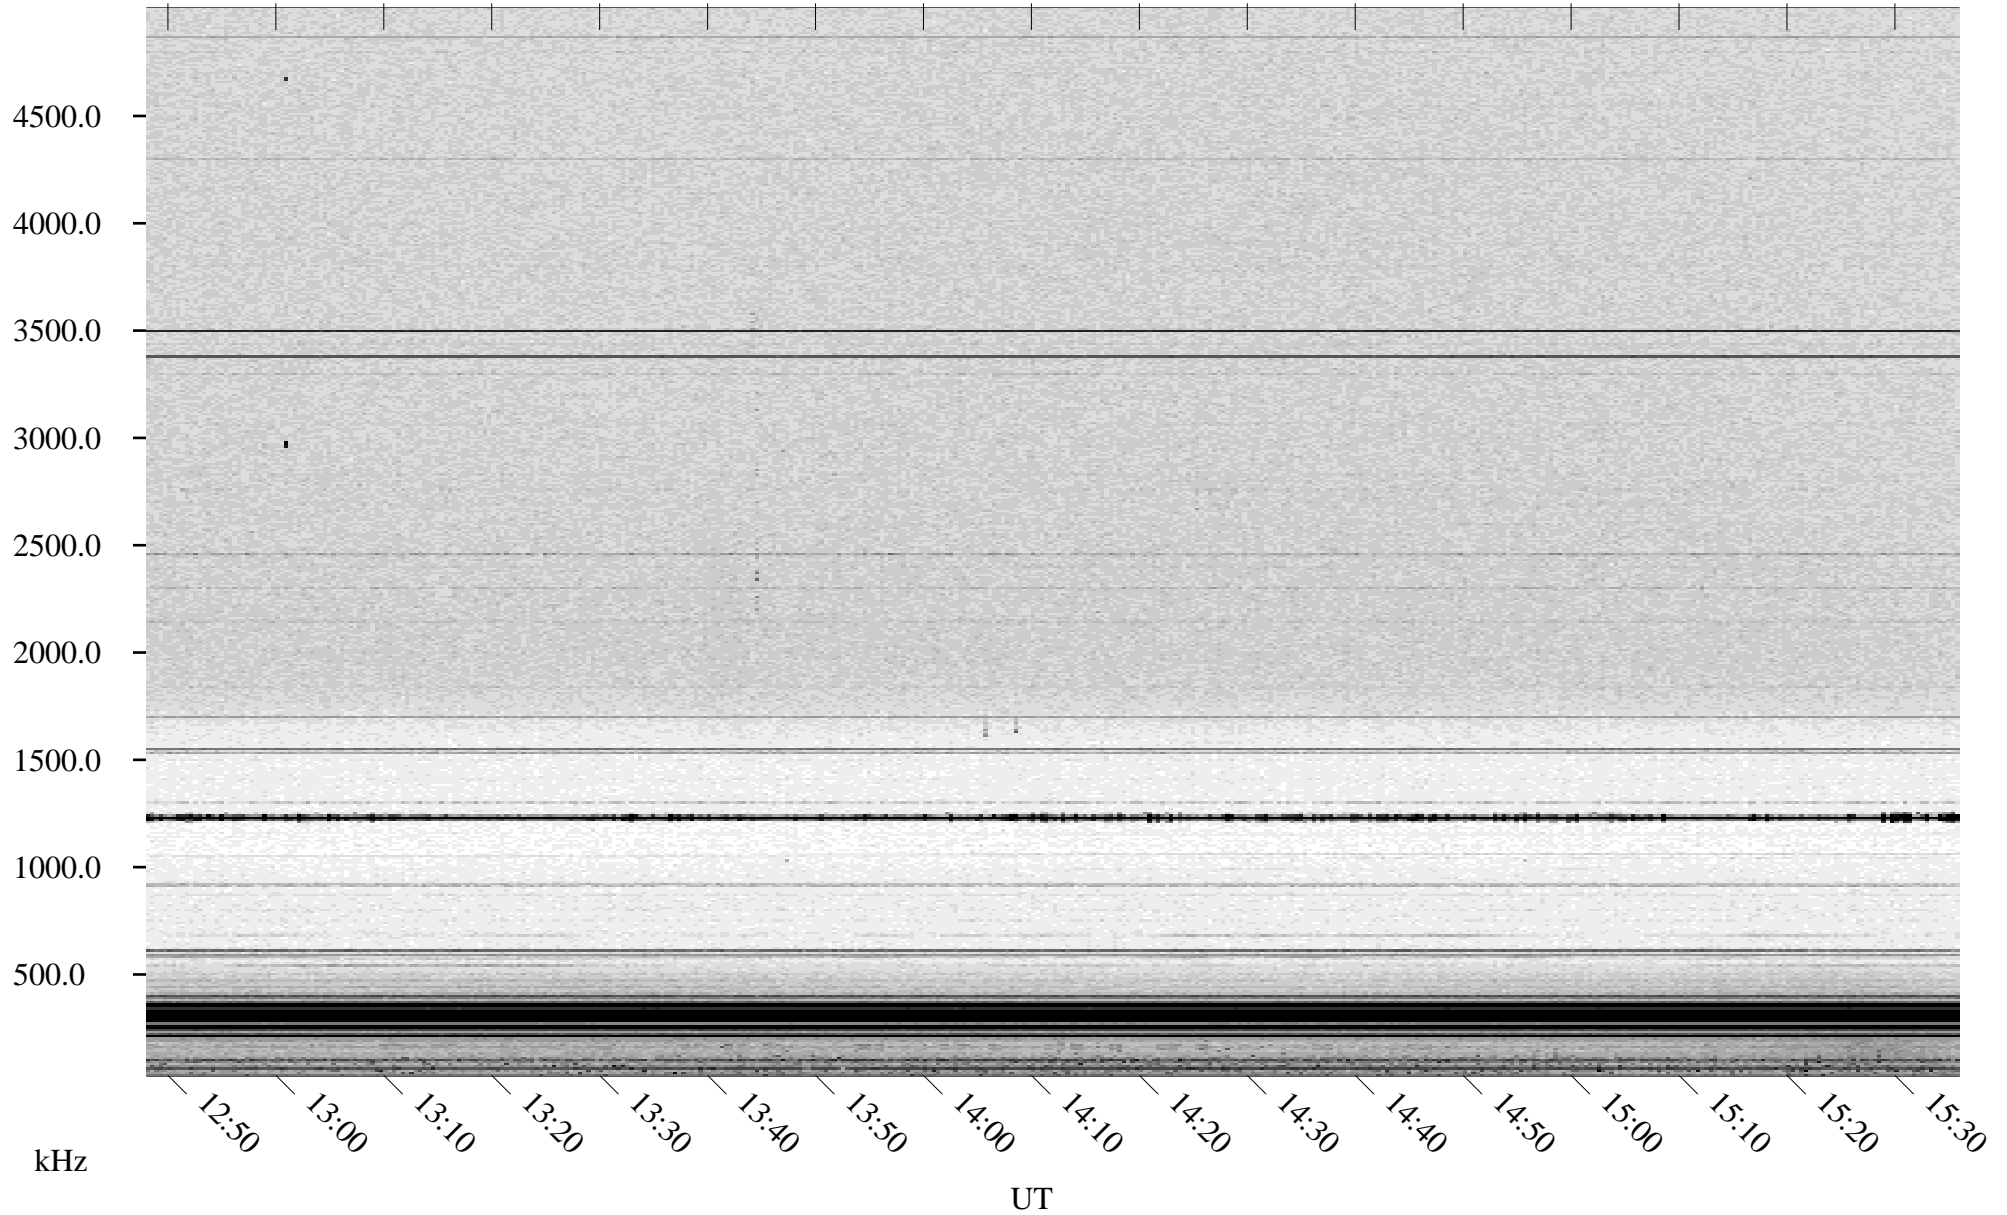

06/09/1998 Churchill, Manitoba

Linear Scale Black = 161 White = 15

ch98160l.r00m max_12

Page 1

06/09/1998 Churchill, Manitoba

Linear Scale Black = 161 White = 15

ch98160l.r00m max_12

Page 2

06/10/1998 Churchill, Manitoba

Linear Scale Black = 161 White = 15

ch98160l.r00m max_12

Page 3

06/10/1998 Churchill, Manitoba

Linear Scale Black = 161 White = 15

ch98160l.r00m max_12

Page 4

06/10/1998 Churchill, Manitoba

Linear Scale Black = 161 White = 15

ch98160l.r00m max_12

Page 5

06/10/1998 Churchill, Manitoba

Linear Scale Black = 161 White = 15

ch98160l.r00m max_12

Page 6

06/10/1998 Churchill, Manitoba

Linear Scale Black = 161 White = 15

ch98160l.r00m max_12

Page 7

06/10/1998 Churchill, Manitoba

Linear Scale Black = 161 White = 15

ch98160l.r00m max_12

Page 8