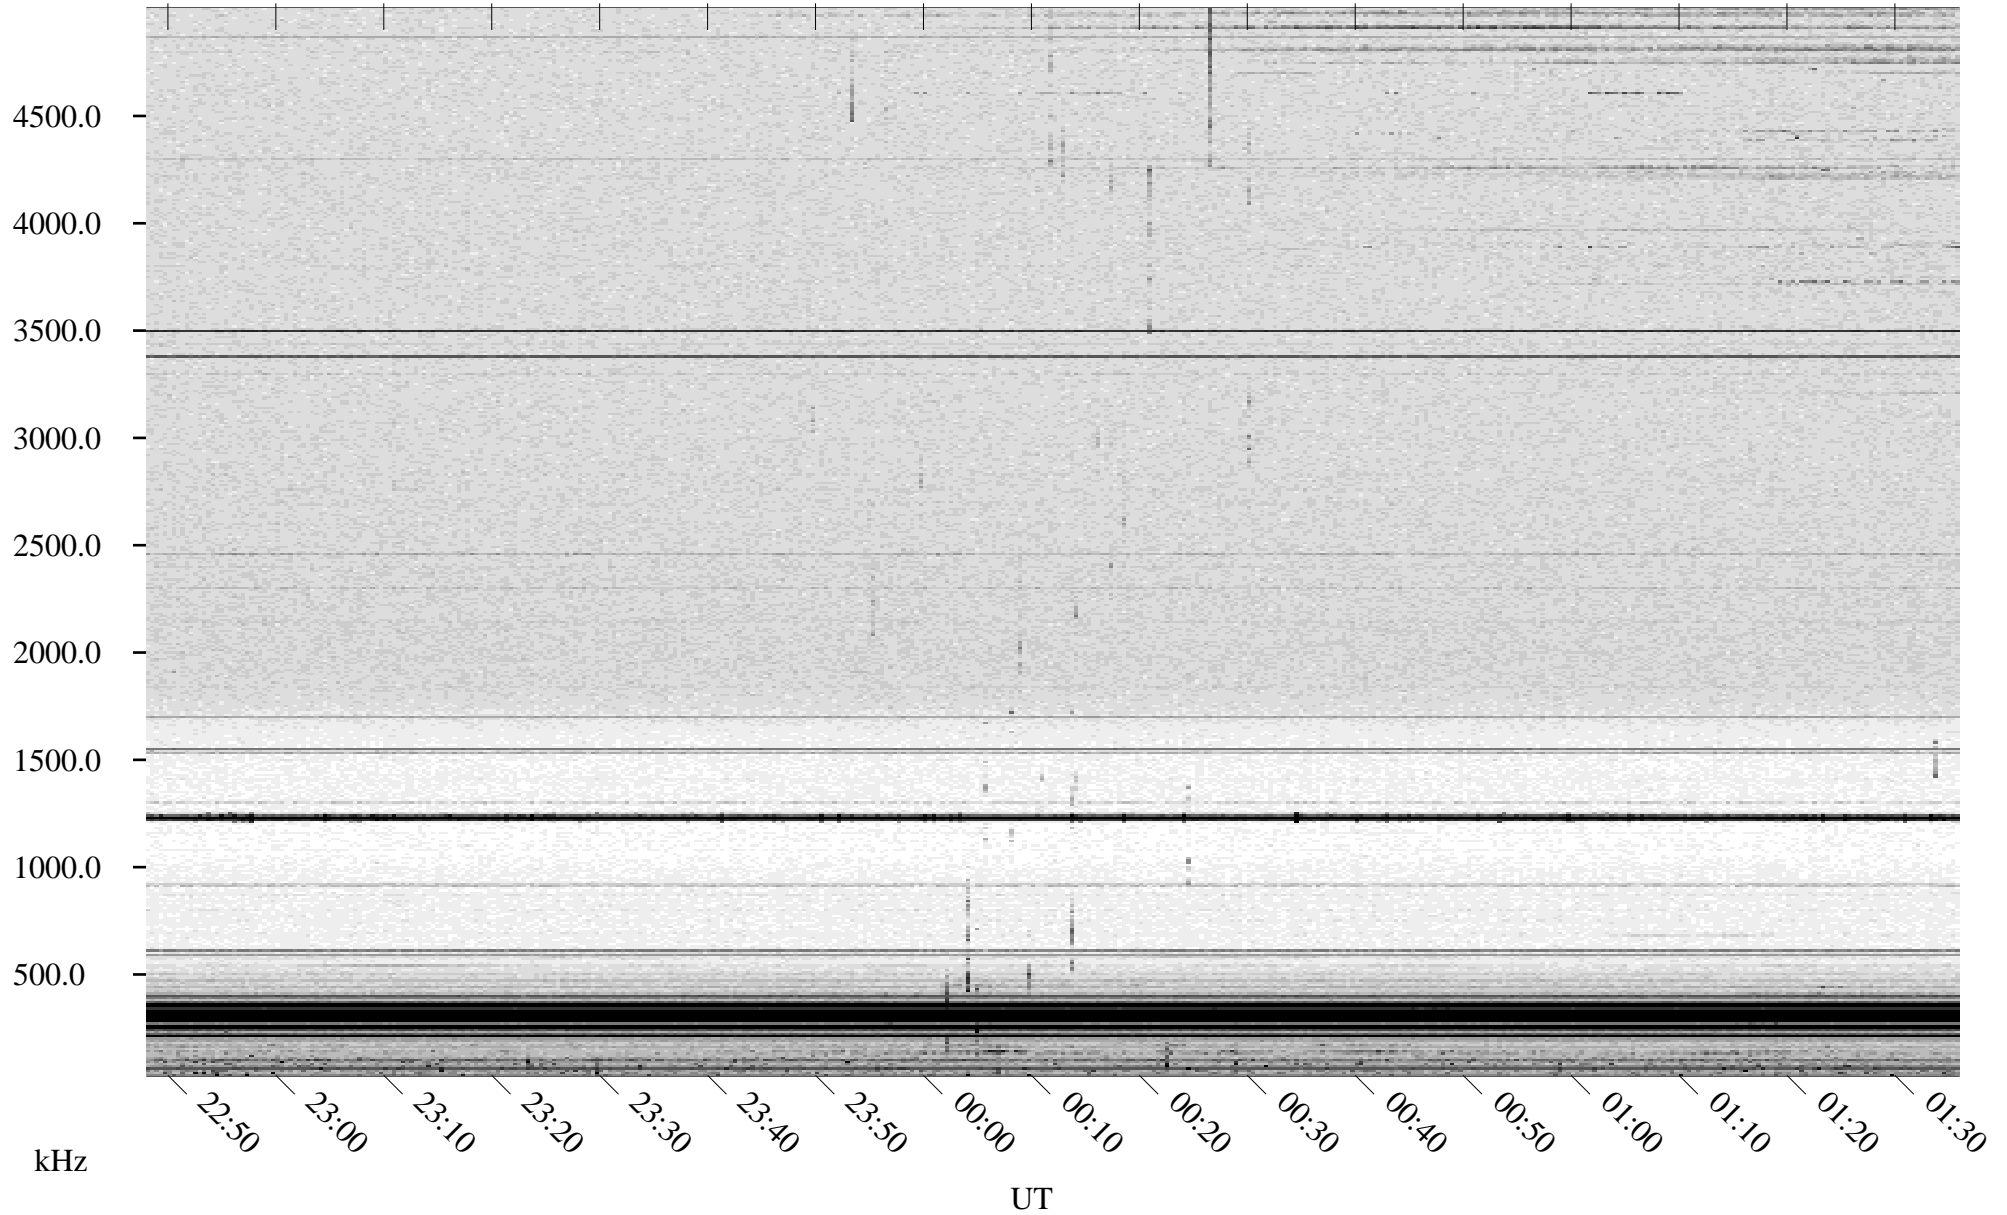

06/09/1998 Churchill, Manitoba

Linear Scale Black = 161 White = 15

ch98160l.r00m max_12

Page 1

06/09/1998 Churchill, Manitoba

Linear Scale Black = 161 White = 15

ch98160l.r00m max_12

Page 2

06/10/1998 Churchill, Manitoba

Linear Scale Black = 161 White = 15

ch98160l.r00m max_12

Page 3

06/10/1998 Churchill, Manitoba

Linear Scale Black = 161 White = 15

ch98160l.r00m max_12

Page 4

06/10/1998 Churchill, Manitoba

Linear Scale Black = 161 White = 15

ch98160l.r00m max_12

Page 5

06/10/1998 Churchill, Manitoba

Linear Scale Black = 161 White = 15

ch98160l.r00m max_12

Page 6

06/10/1998 Churchill, Manitoba

Linear Scale Black = 161 White = 15

ch98160l.r00m max_12

Page 7

06/10/1998 Churchill, Manitoba

Linear Scale Black = 161 White = 15

ch98160l.r00m max_12

Page 8