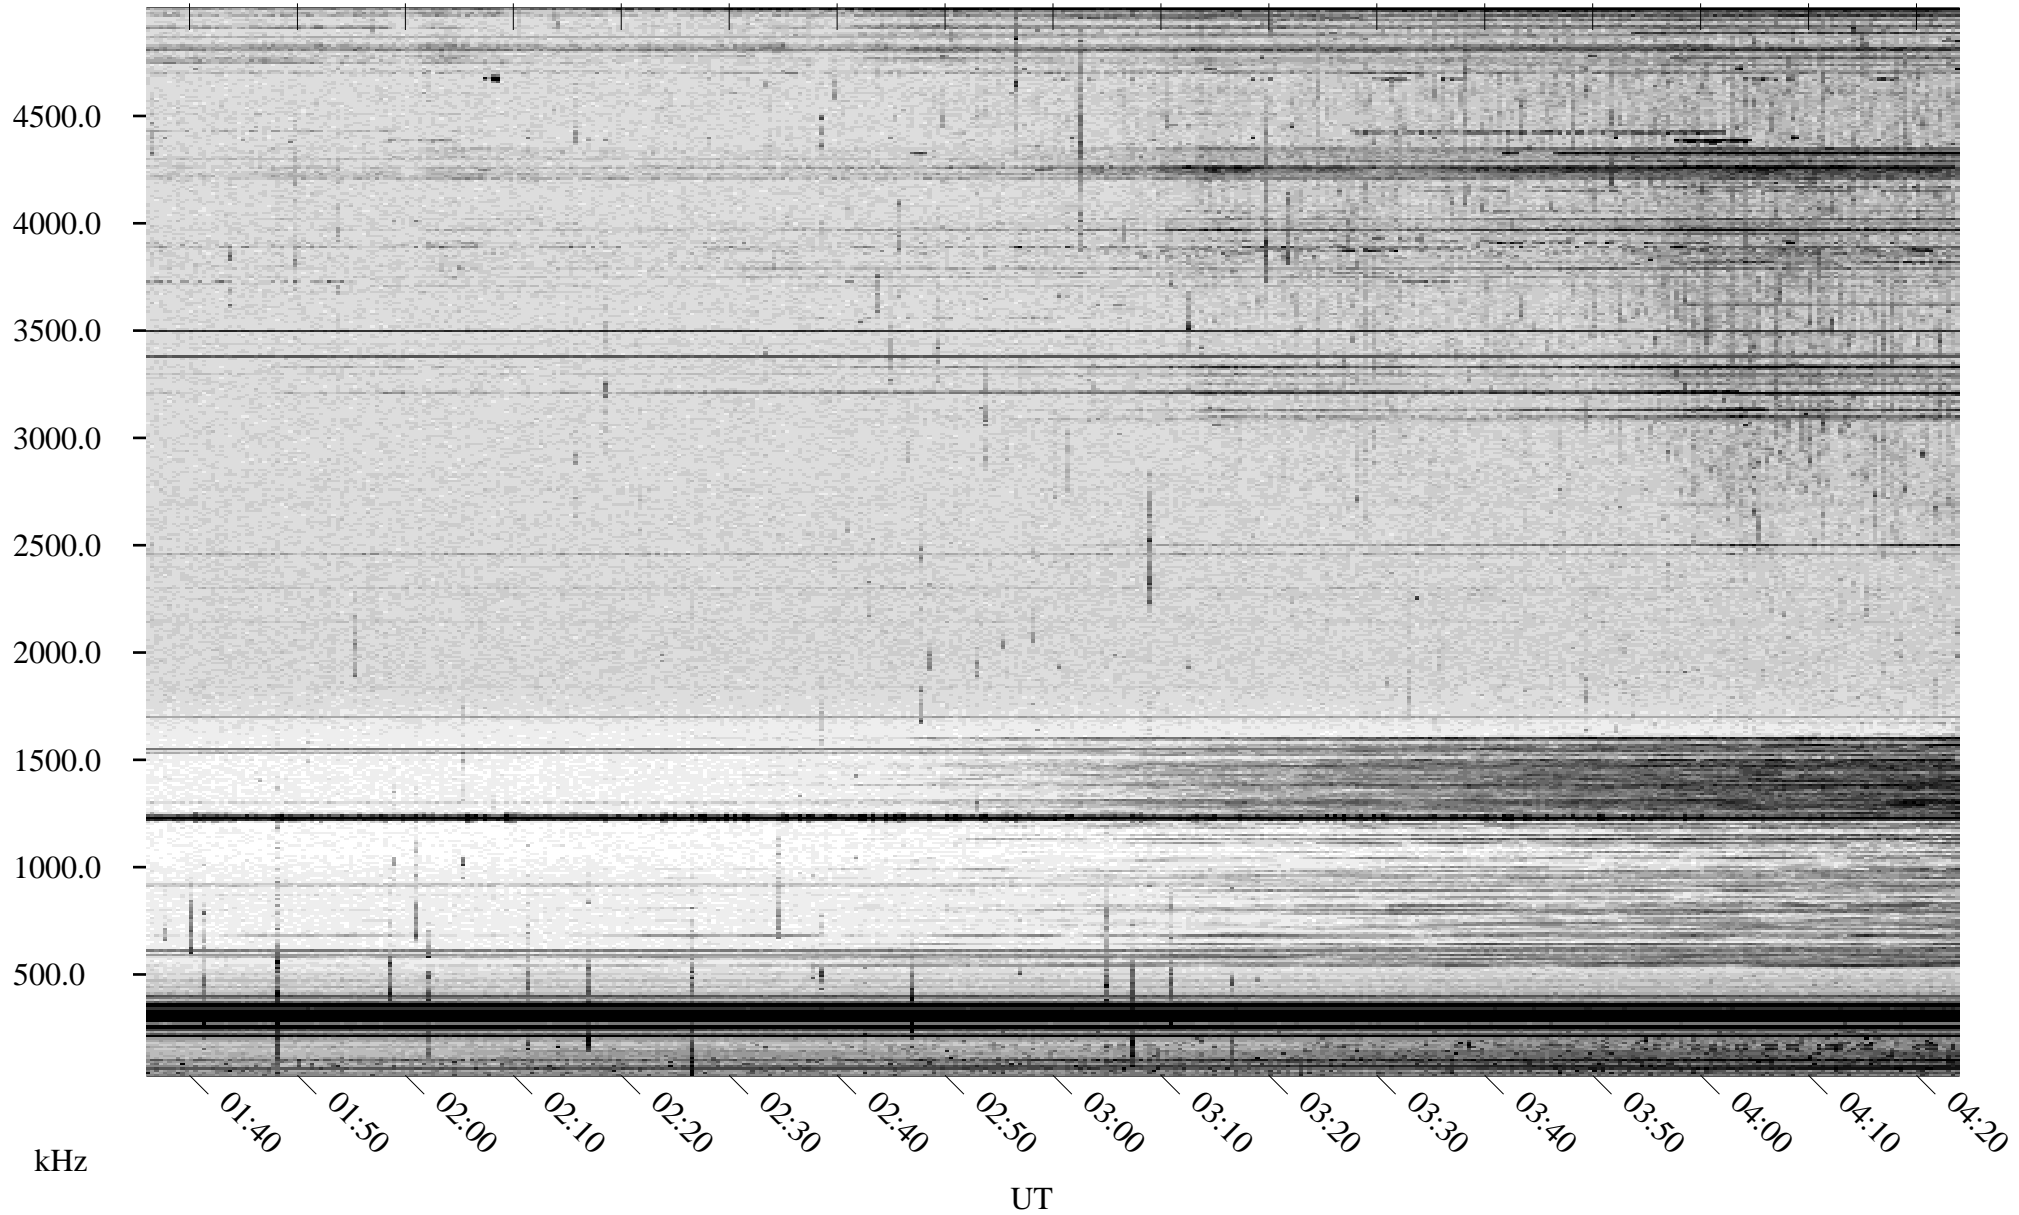

06/09/1998 Churchill, Manitoba

Linear Scale Black = 161 White = 15

ch98160l.r00m max_12

Page 1

06/09/1998 Churchill, Manitoba

Linear Scale Black = 161 White = 15

ch98160l.r00m max_12

Page 2

06/10/1998 Churchill, Manitoba

Linear Scale Black = 161 White = 15

ch98160l.r00m max_12

Page 3

06/10/1998 Churchill, Manitoba

Linear Scale Black = 161 White = 15

ch98160l.r00m max_12

Page 4

06/10/1998 Churchill, Manitoba

Linear Scale Black = 161 White = 15

ch98160l.r00m max_12

Page 5

06/10/1998 Churchill, Manitoba

Linear Scale Black = 161 White = 15

ch98160l.r00m max_12

Page 6

06/10/1998 Churchill, Manitoba

Linear Scale Black = 161 White = 15

ch98160l.r00m max_12

Page 7

06/10/1998 Churchill, Manitoba

Linear Scale Black = 161 White = 15

ch98160l.r00m max_12

Page 8