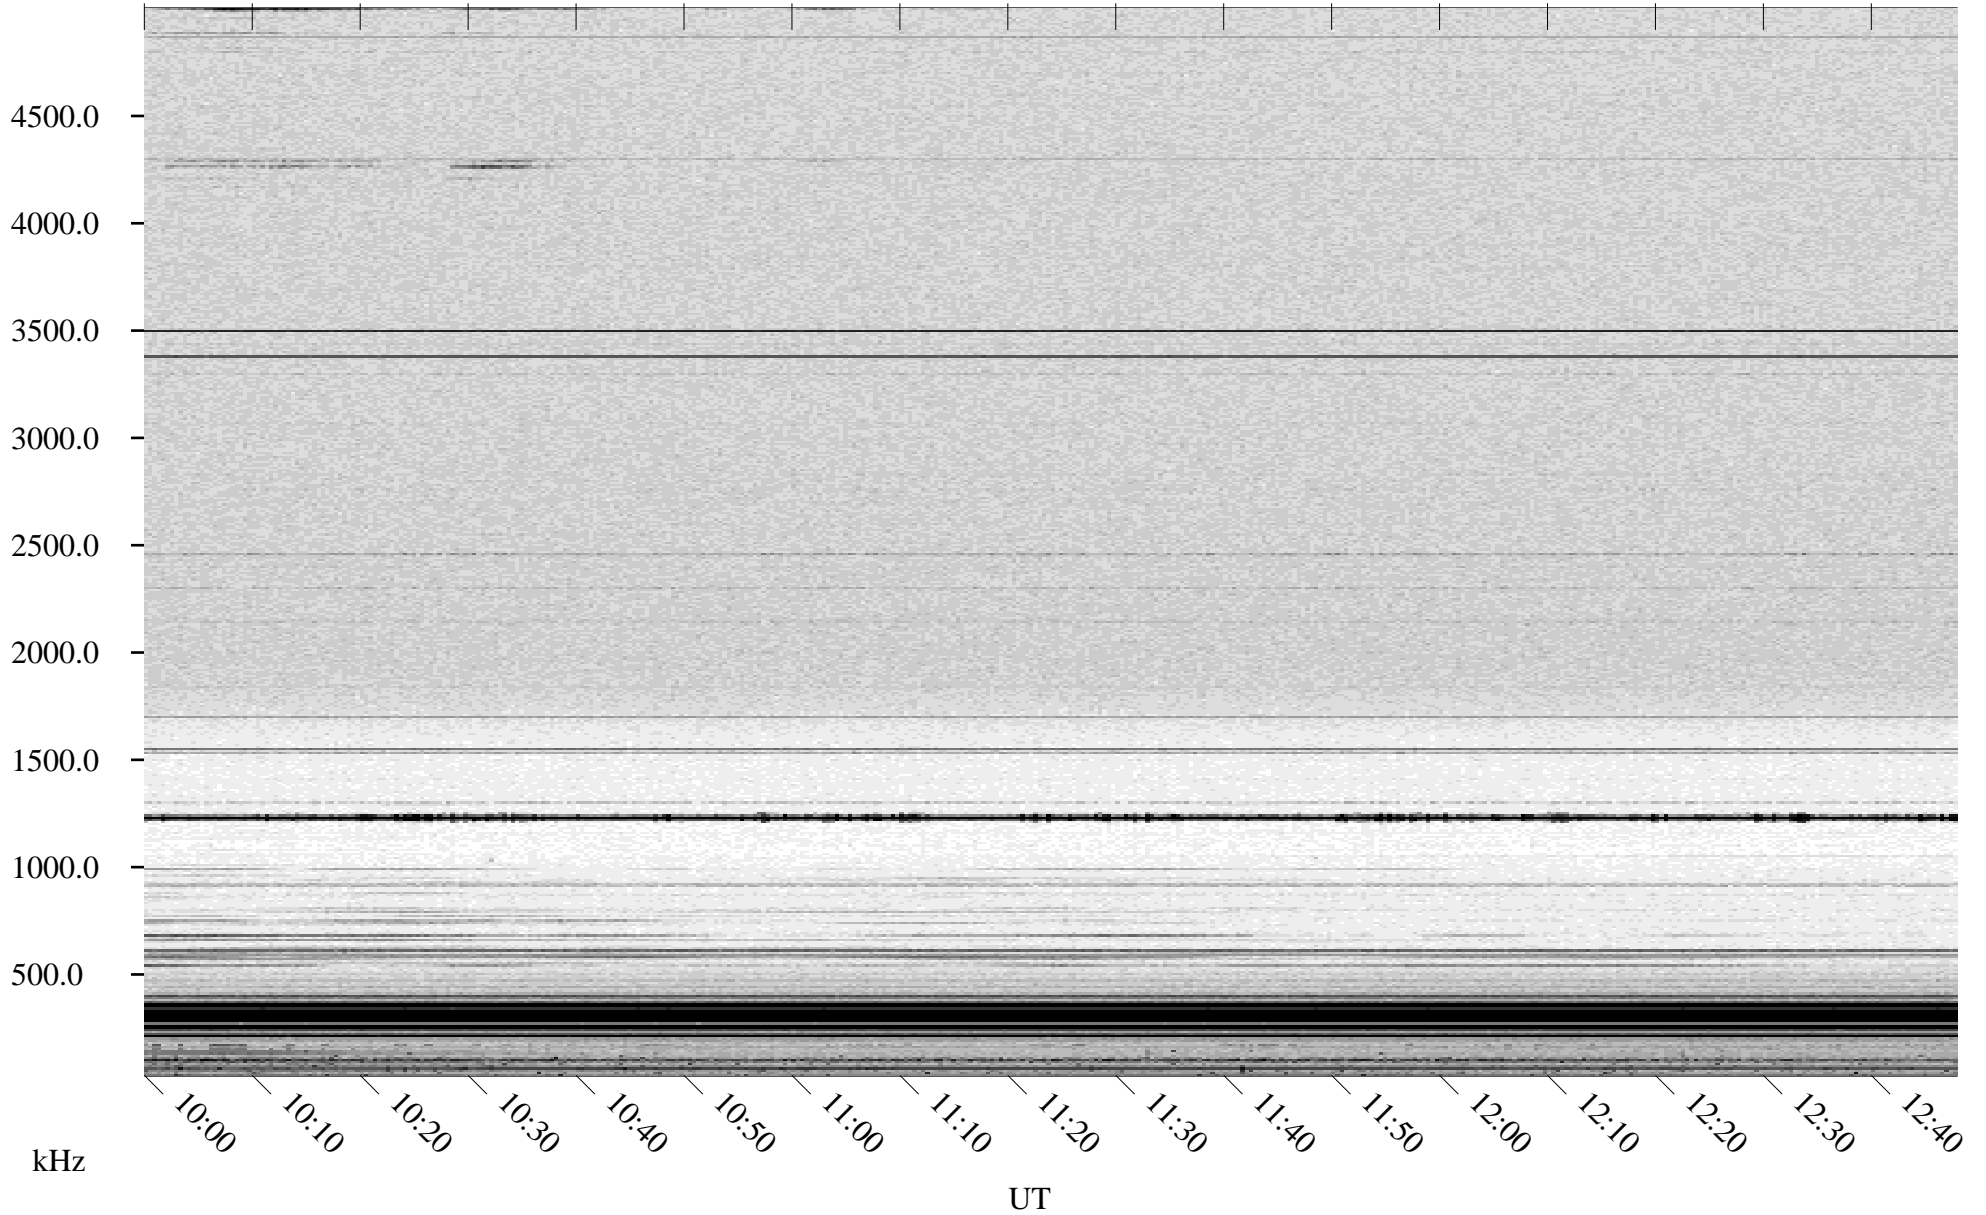

06/09/1998 Churchill, Manitoba

Linear Scale Black = 161 White = 15

ch98160l.r00m max_12

Page 1

06/09/1998 Churchill, Manitoba

Linear Scale Black = 161 White = 15

ch98160l.r00m max_12

Page 2

06/10/1998 Churchill, Manitoba

Linear Scale Black = 161 White = 15

ch98160l.r00m max_12

Page 3

06/10/1998 Churchill, Manitoba

Linear Scale Black = 161 White = 15

ch98160l.r00m max_12

Page 4

06/10/1998 Churchill, Manitoba

Linear Scale Black = 161 White = 15

ch98160l.r00m max_12

Page 5

06/10/1998 Churchill, Manitoba

Linear Scale Black = 161 White = 15

ch98160l.r00m max_12

Page 6

06/10/1998 Churchill, Manitoba

Linear Scale Black = 161 White = 15

ch98160l.r00m max_12

Page 7

06/10/1998 Churchill, Manitoba

Linear Scale Black = 161 White = 15

ch98160l.r00m max_12

Page 8