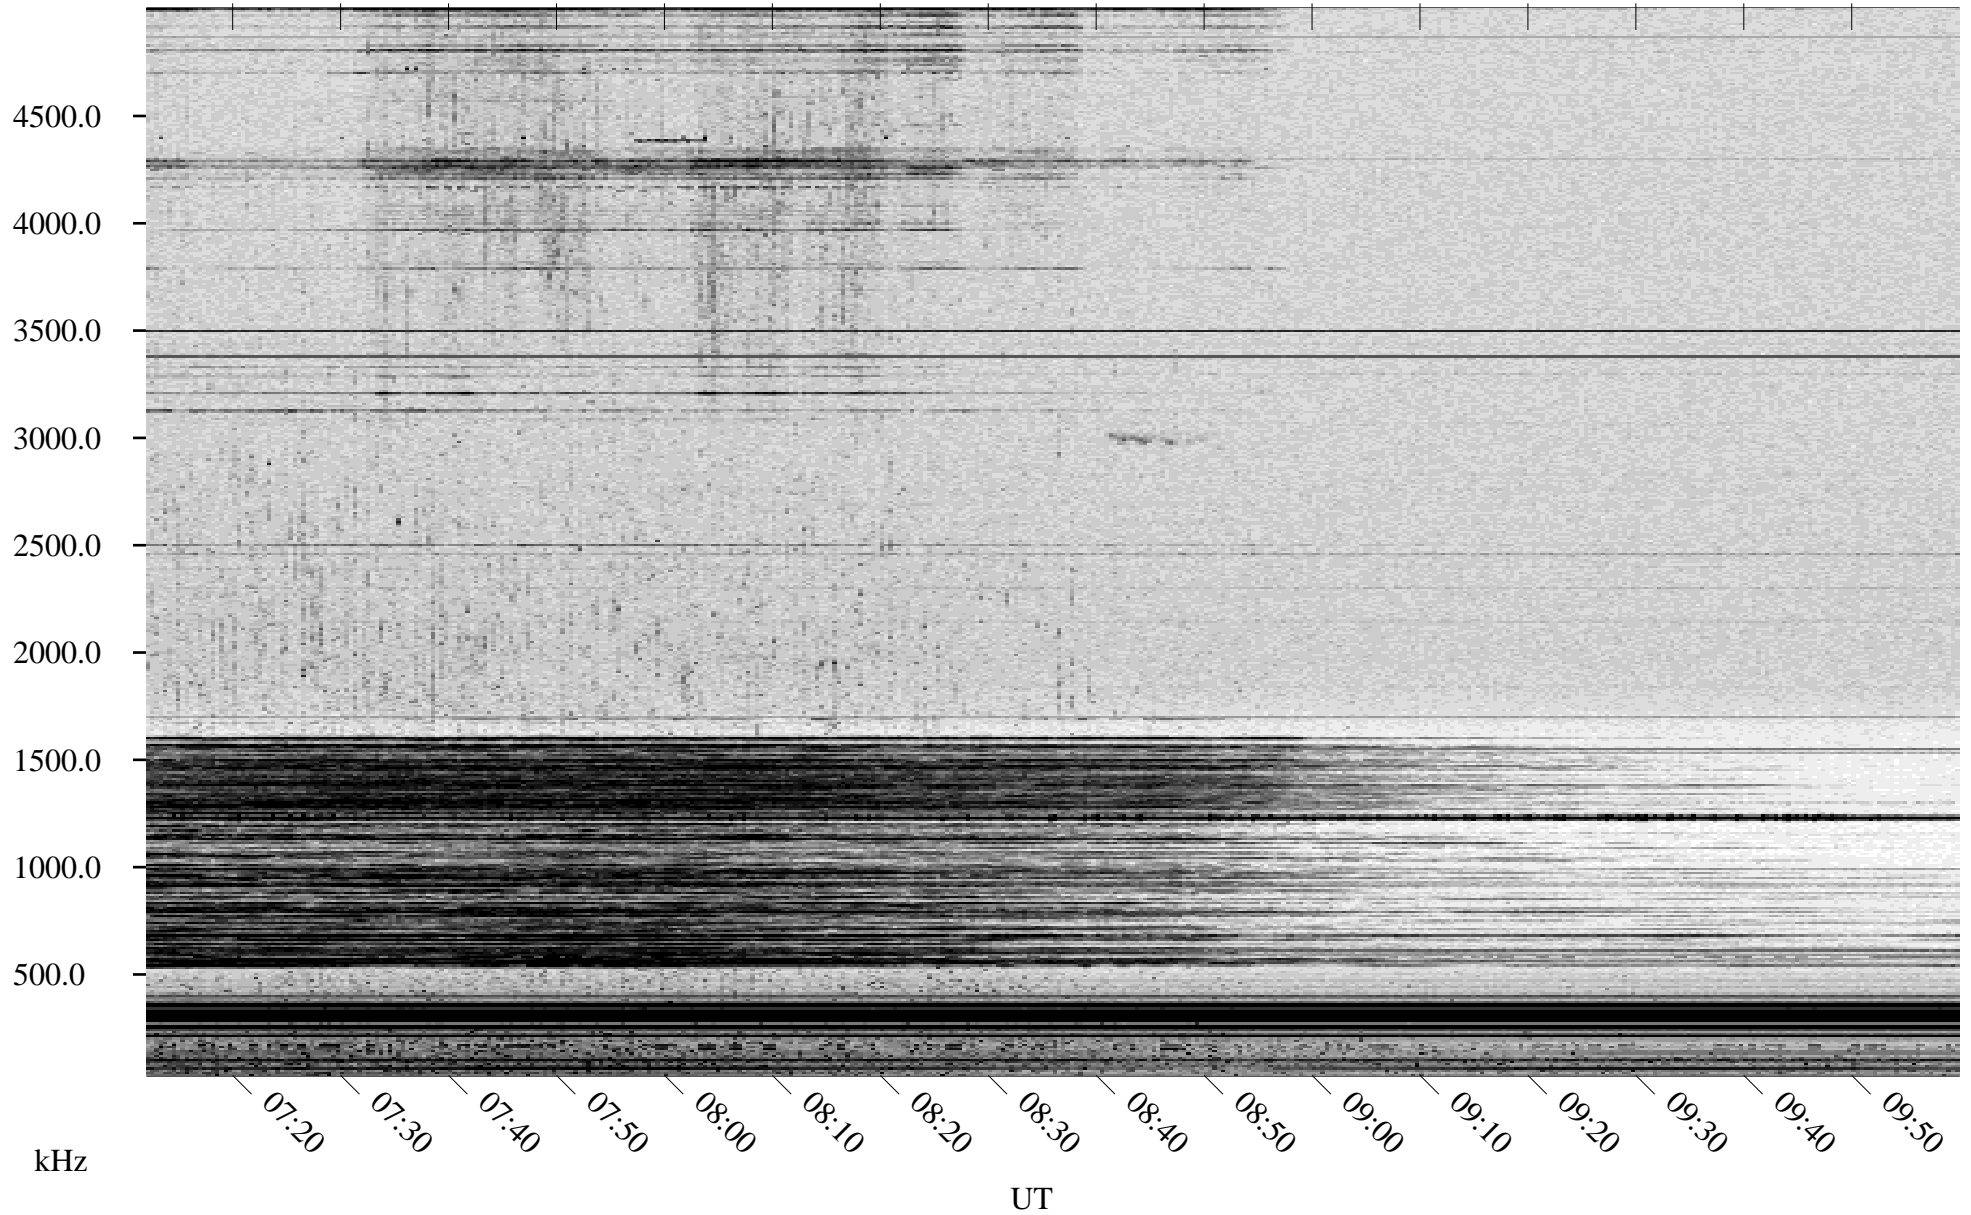

06/09/1998 Churchill, Manitoba

Linear Scale Black = 161 White = 15

ch98160l.r00m max_12

Page 1

06/09/1998 Churchill, Manitoba

Linear Scale Black = 161 White = 15

ch98160l.r00m max_12

Page 2

06/10/1998 Churchill, Manitoba

Linear Scale Black = 161 White = 15

ch98160l.r00m max_12

Page 3

06/10/1998 Churchill, Manitoba

Linear Scale Black = 161 White = 15

ch98160l.r00m max_12

Page 4

06/10/1998 Churchill, Manitoba

Linear Scale Black = 161 White = 15

ch98160l.r00m max_12

Page 5

06/10/1998 Churchill, Manitoba

Linear Scale Black = 161 White = 15

ch98160l.r00m max_12

Page 6

06/10/1998 Churchill, Manitoba

Linear Scale Black = 161 White = 15

ch98160l.r00m max_12

Page 7

06/10/1998 Churchill, Manitoba

Linear Scale Black = 161 White = 15

ch98160l.r00m max_12

Page 8