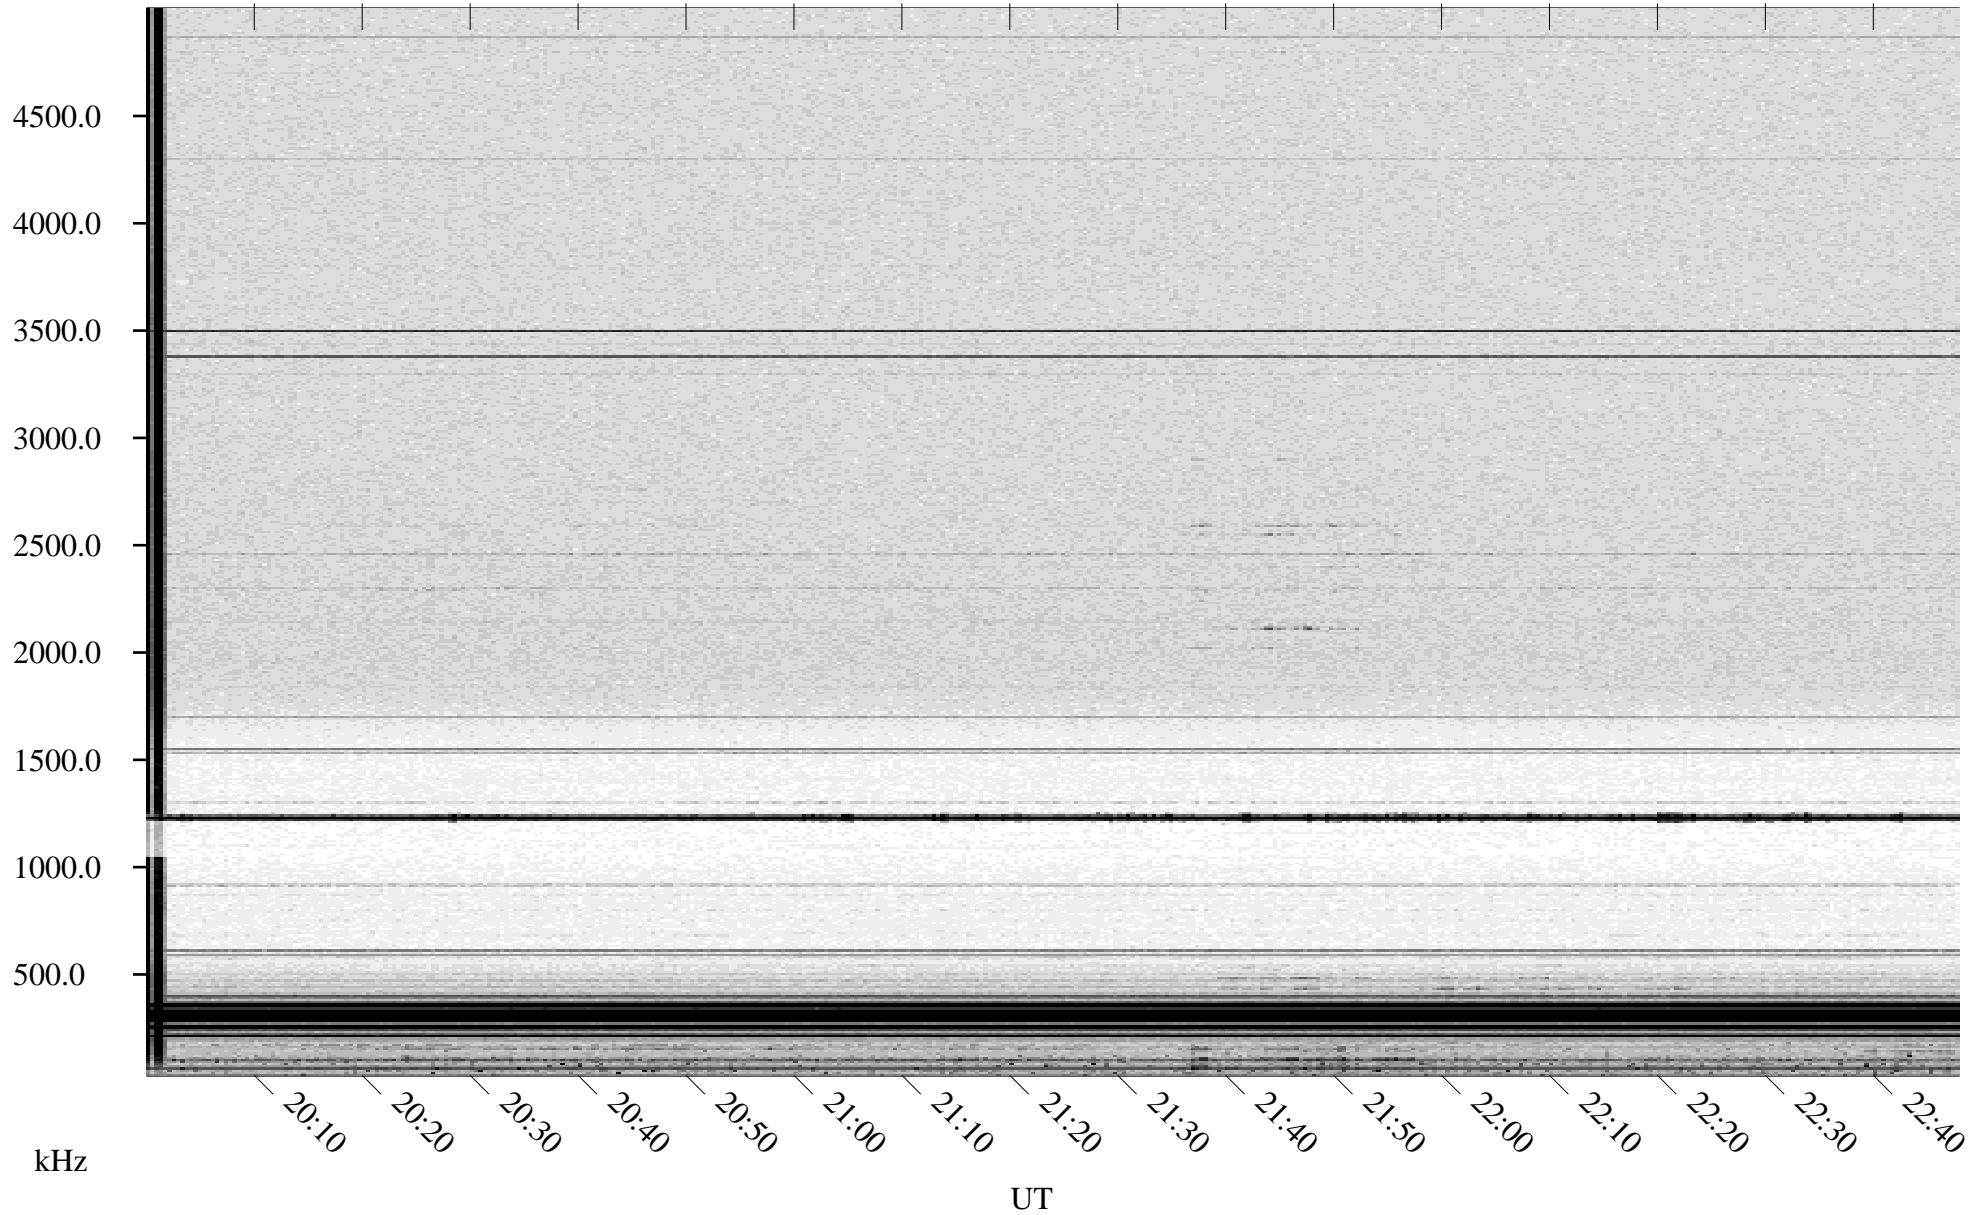

06/09/1998 Churchill, Manitoba

Linear Scale Black = 161 White = 15

ch98160l.r00m max_12

Page 1

06/09/1998 Churchill, Manitoba

Linear Scale Black = 161 White = 15

ch98160l.r00m max_12

Page 2

06/10/1998 Churchill, Manitoba

Linear Scale Black = 161 White = 15

ch98160l.r00m max_12

Page 3

06/10/1998 Churchill, Manitoba

Linear Scale Black = 161 White = 15

ch98160l.r00m max_12

Page 4

06/10/1998 Churchill, Manitoba

Linear Scale Black = 161 White = 15

ch98160l.r00m max_12

Page 5

06/10/1998 Churchill, Manitoba

Linear Scale Black = 161 White = 15

ch98160l.r00m max_12

Page 6

06/10/1998 Churchill, Manitoba

Linear Scale Black = 161 White = 15

ch98160l.r00m max_12

Page 7

06/10/1998 Churchill, Manitoba

Linear Scale Black = 161 White = 15

ch98160l.r00m max_12

Page 8