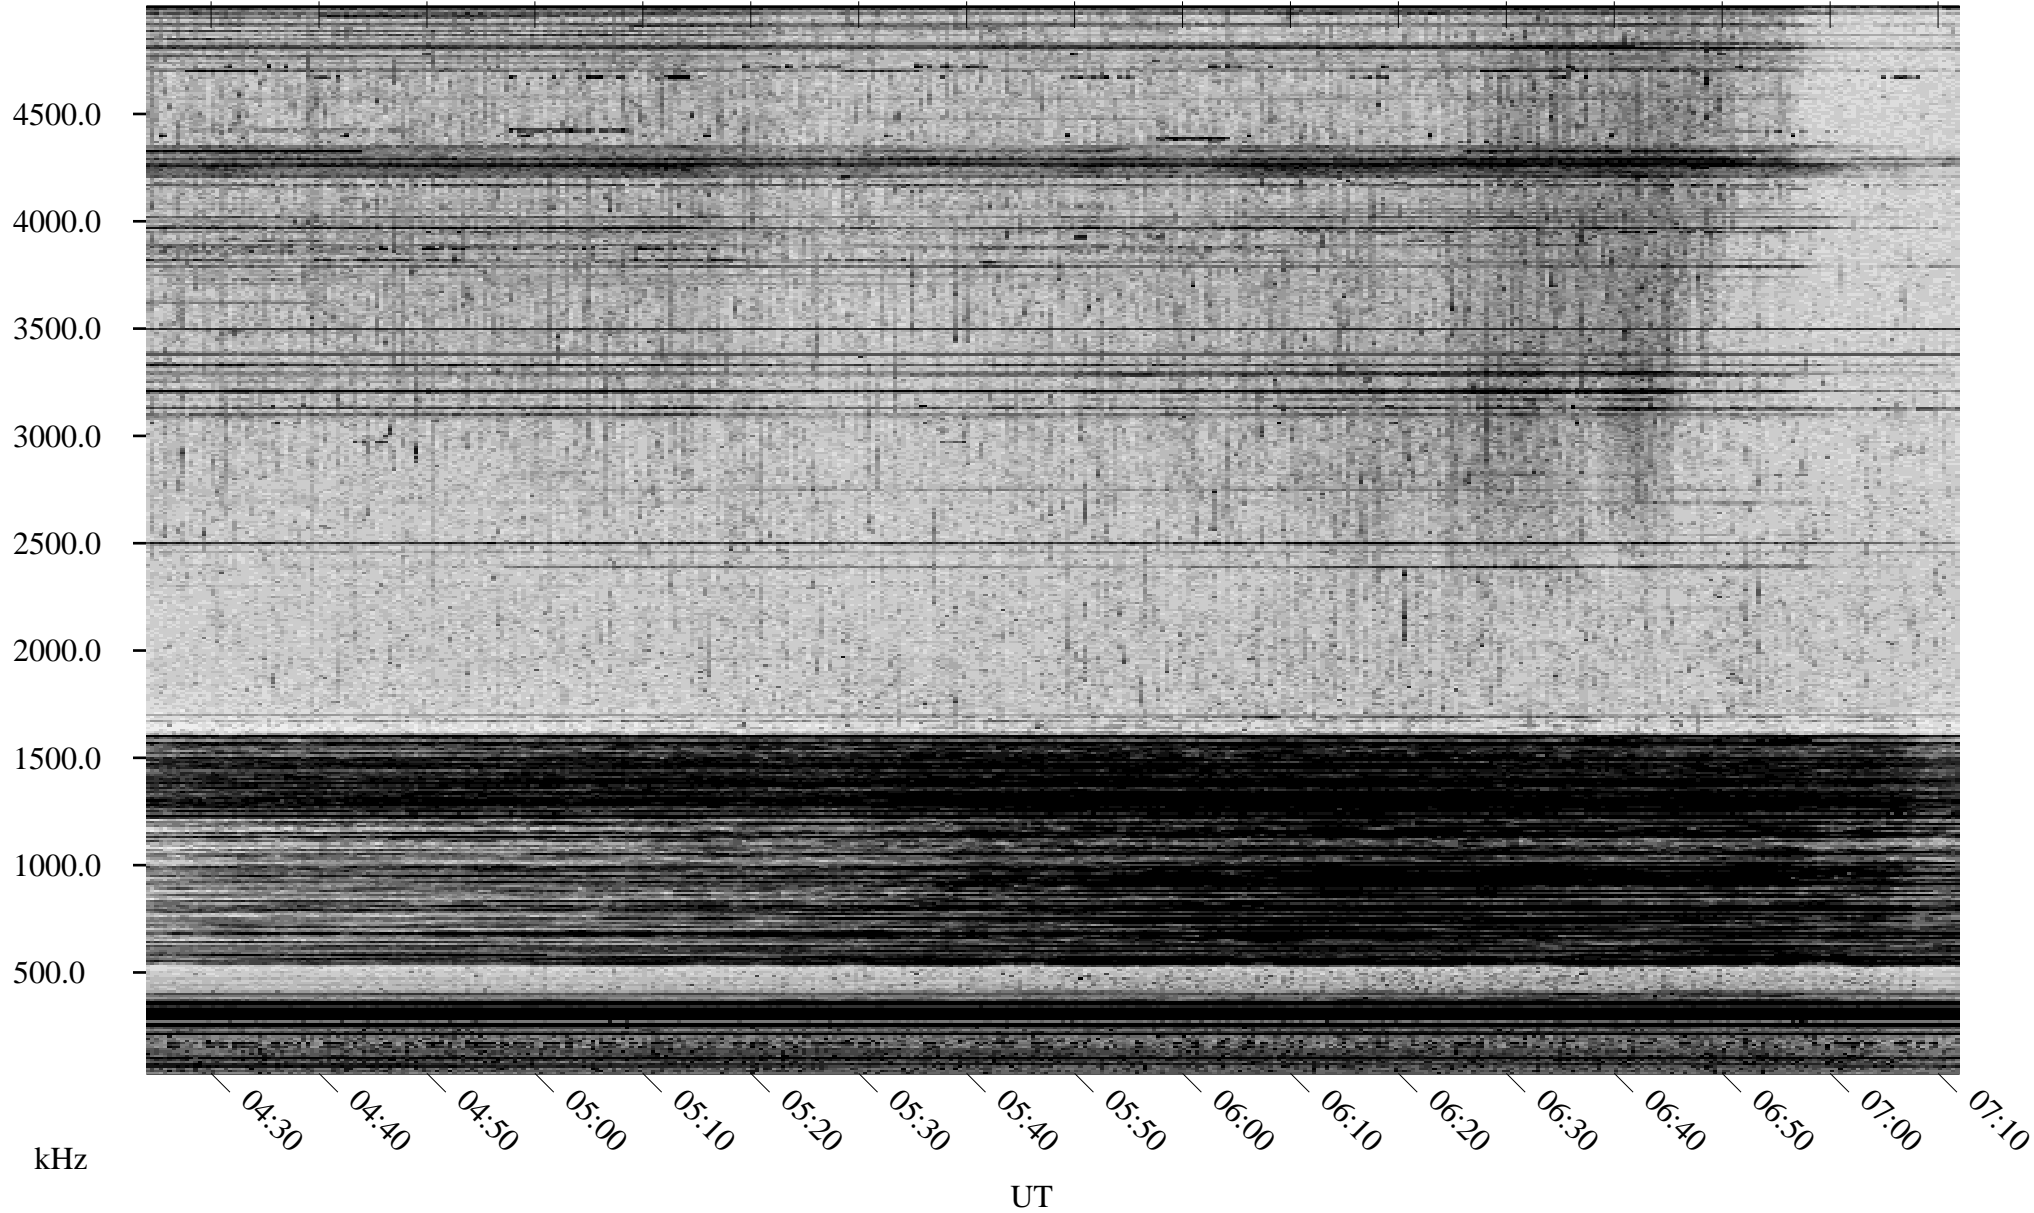

06/09/1998 Churchill, Manitoba

Linear Scale Black = 161 White = 15

ch98160l.r00m max_12

Page 1

06/09/1998 Churchill, Manitoba

Linear Scale Black = 161 White = 15

ch98160l.r00m max_12

Page 2

06/10/1998 Churchill, Manitoba

Linear Scale Black = 161 White = 15

ch98160l.r00m max_12

Page 3

06/10/1998 Churchill, Manitoba

Linear Scale Black = 161 White = 15

ch98160l.r00m max_12

Page 4

06/10/1998 Churchill, Manitoba

Linear Scale Black = 161 White = 15

ch98160l.r00m max_12

Page 5

06/10/1998 Churchill, Manitoba

Linear Scale Black = 161 White = 15

ch98160l.r00m max_12

Page 6

06/10/1998 Churchill, Manitoba

Linear Scale Black = 161 White = 15

ch98160l.r00m max_12

Page 7

06/10/1998 Churchill, Manitoba

Linear Scale Black = 161 White = 15

ch98160l.r00m max_12

Page 8