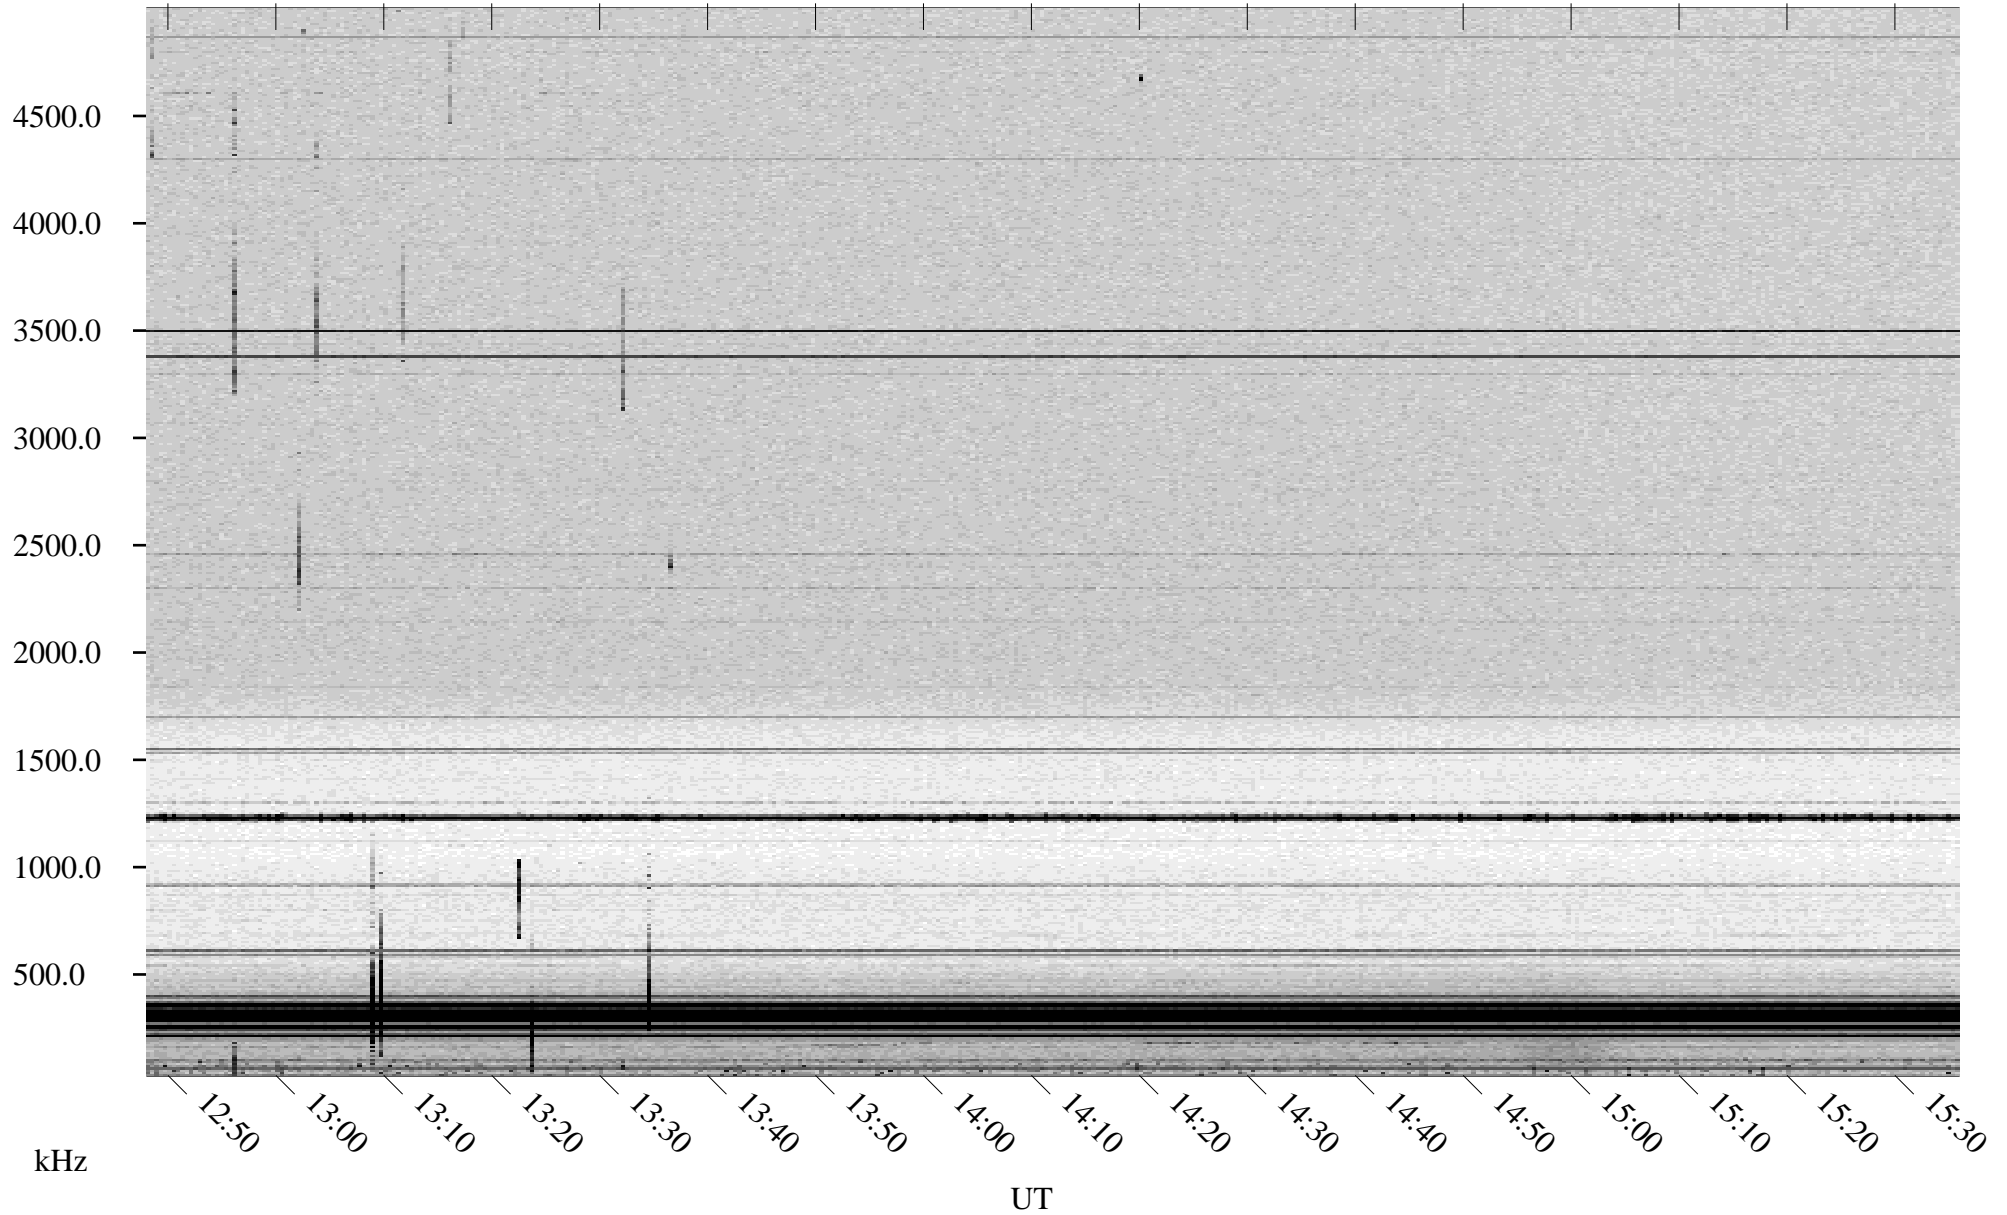

# 06/11/1998 Churchill, Manitoba

Linear Scale    Black = 161    White = 15

ch981611.r00m max\_12

Page 5

# 06/11/1998 Churchill, Manitoba

Linear Scale    Black = 161    White = 15

ch981611.r00m max\_12

Page 6

# 06/11/1998 Churchill, Manitoba

Linear Scale    Black = 161    White = 15

ch981611.r00m max\_12

Page 7

# 06/11/1998 Churchill, Manitoba

Linear Scale    Black = 161    White = 15

ch981611.r00m max\_12

Page 8