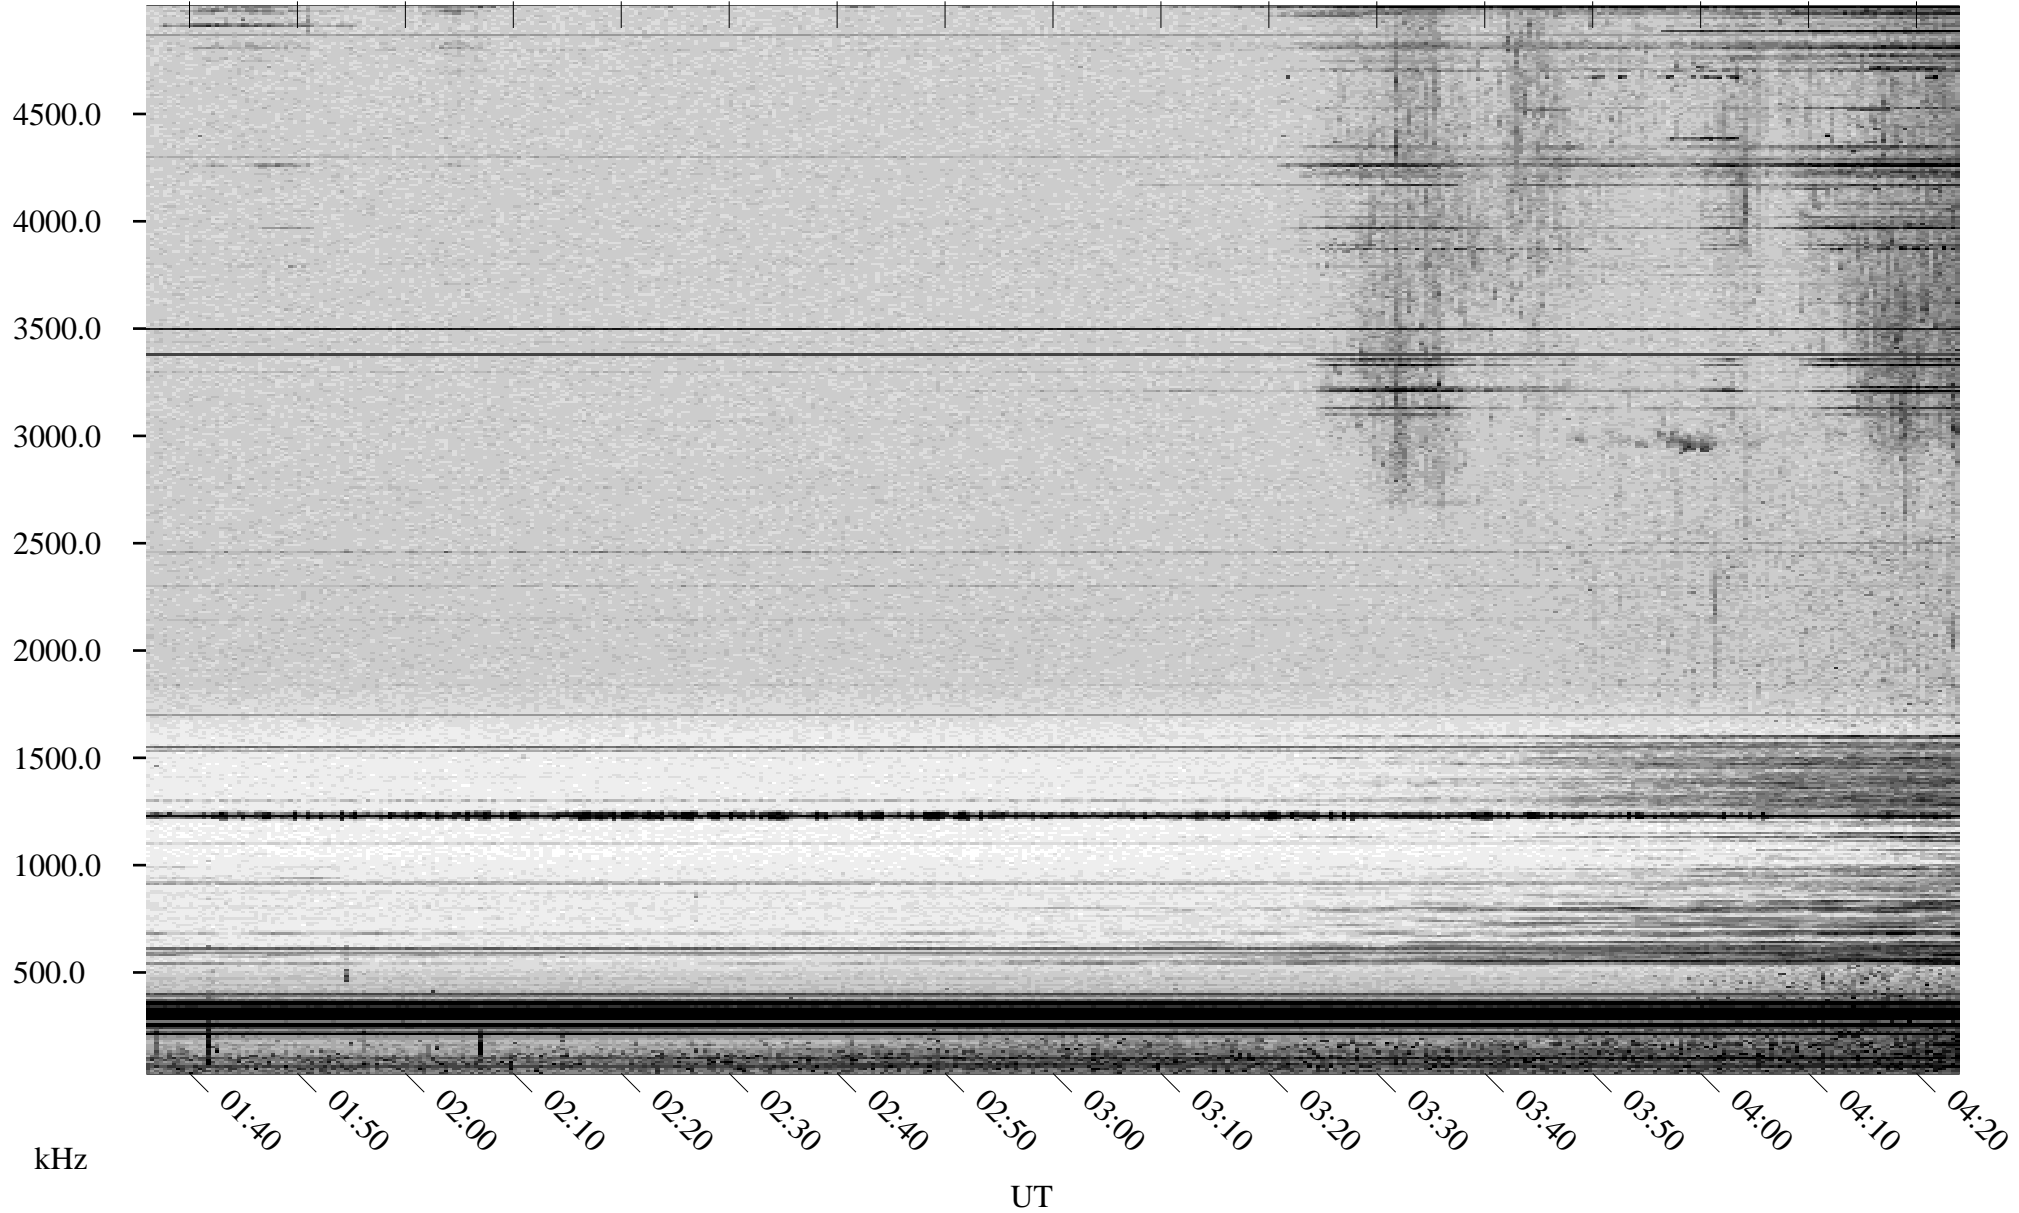

# 06/10/1998 Churchill, Manitoba

Linear Scale    Black = 161    White = 15

ch981611.r00m max\_12

Page 1

# 06/10/1998 Churchill, Manitoba

Linear Scale    Black = 161    White = 15

ch98161l.r00m max\_12

Page 2

# 06/11/1998 Churchill, Manitoba

Linear Scale    Black = 161    White = 15

ch981611.r00m max\_12

Page 3

# 06/11/1998 Churchill, Manitoba

Linear Scale    Black = 161    White = 15

ch981611.r00m max\_12

Page 4