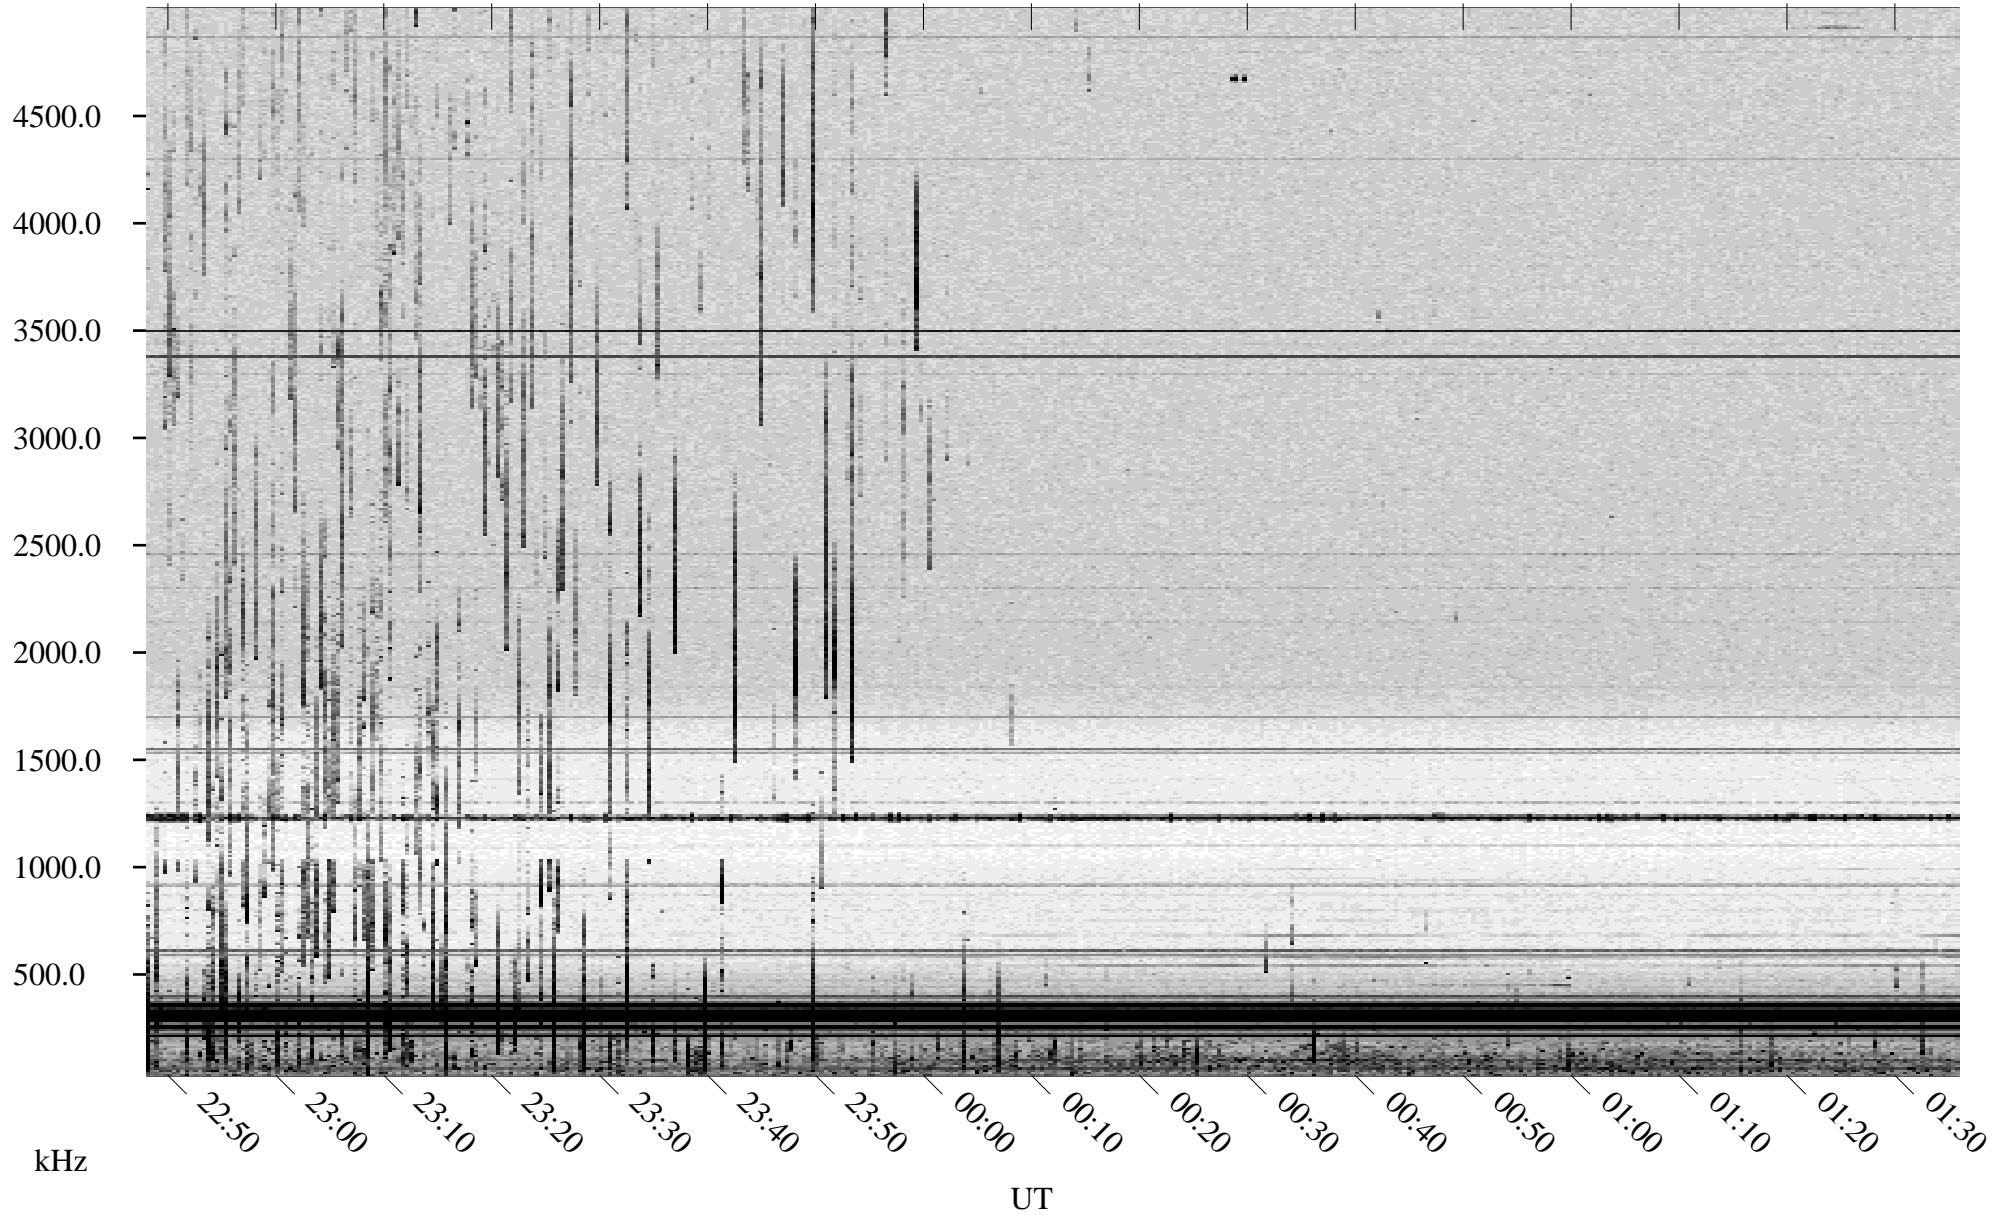

# 06/10/1998 Churchill, Manitoba

Linear Scale    Black = 161    White = 15

ch981611.r00m max\_12

Page 1

# 06/10/1998 Churchill, Manitoba

Linear Scale    Black = 161    White = 15

ch98161l.r00m max\_12

Page 2

# 06/11/1998 Churchill, Manitoba

Linear Scale    Black = 161    White = 15

ch981611.r00m max\_12

Page 3

# 06/11/1998 Churchill, Manitoba

Linear Scale    Black = 161    White = 15

ch981611.r00m max\_12

Page 4