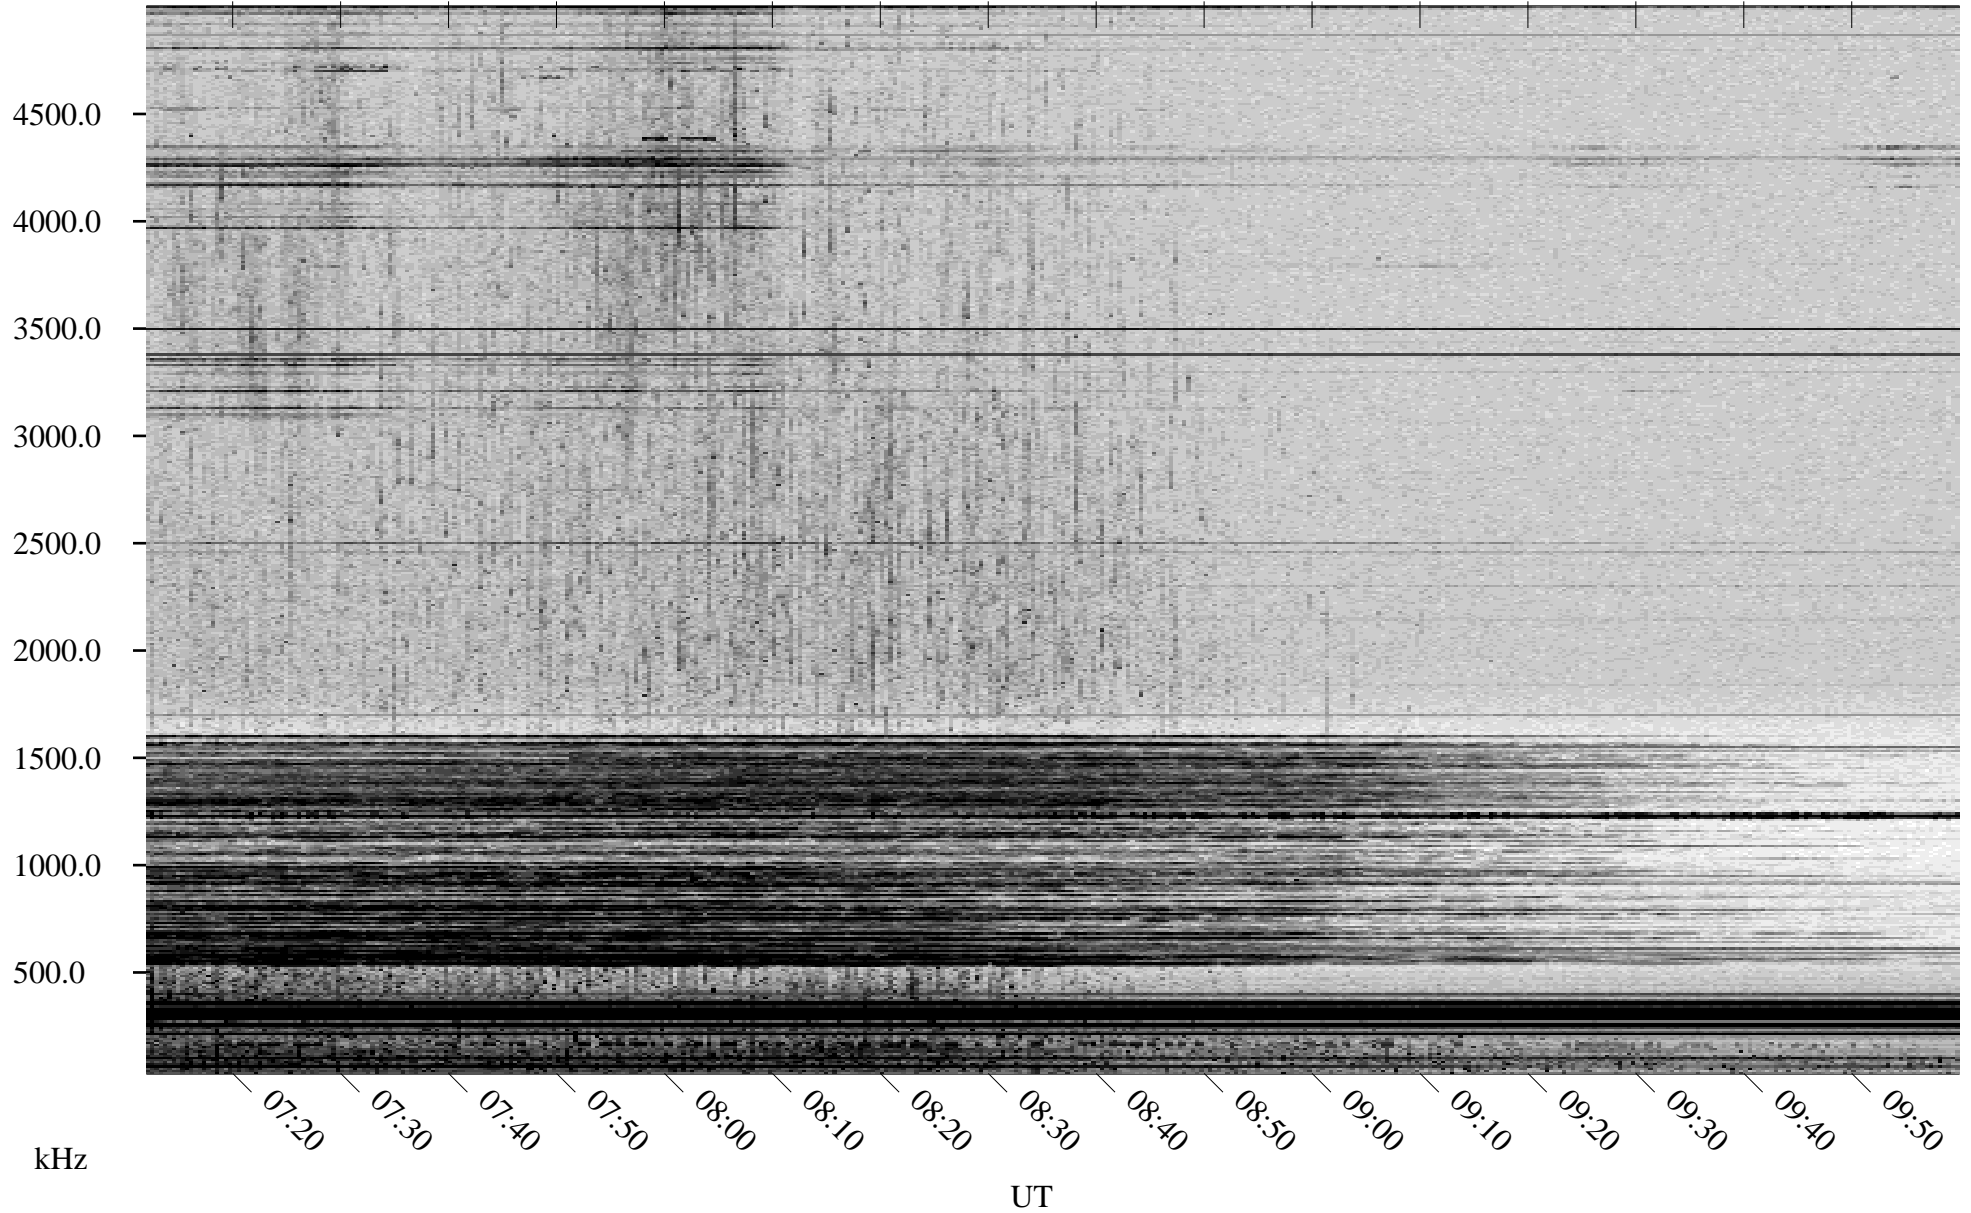

# 06/11/1998 Churchill, Manitoba

Linear Scale    Black = 161    White = 15

ch981611.r00m max\_12

Page 3

# 06/11/1998 Churchill, Manitoba

Linear Scale    Black = 161    White = 15

ch981611.r00m max\_12

Page 4

# 06/11/1998 Churchill, Manitoba

Linear Scale    Black = 161    White = 15

ch981611.r00m max\_12

Page 5

# 06/11/1998 Churchill, Manitoba

Linear Scale    Black = 161    White = 15

ch981611.r00m max\_12

Page 6