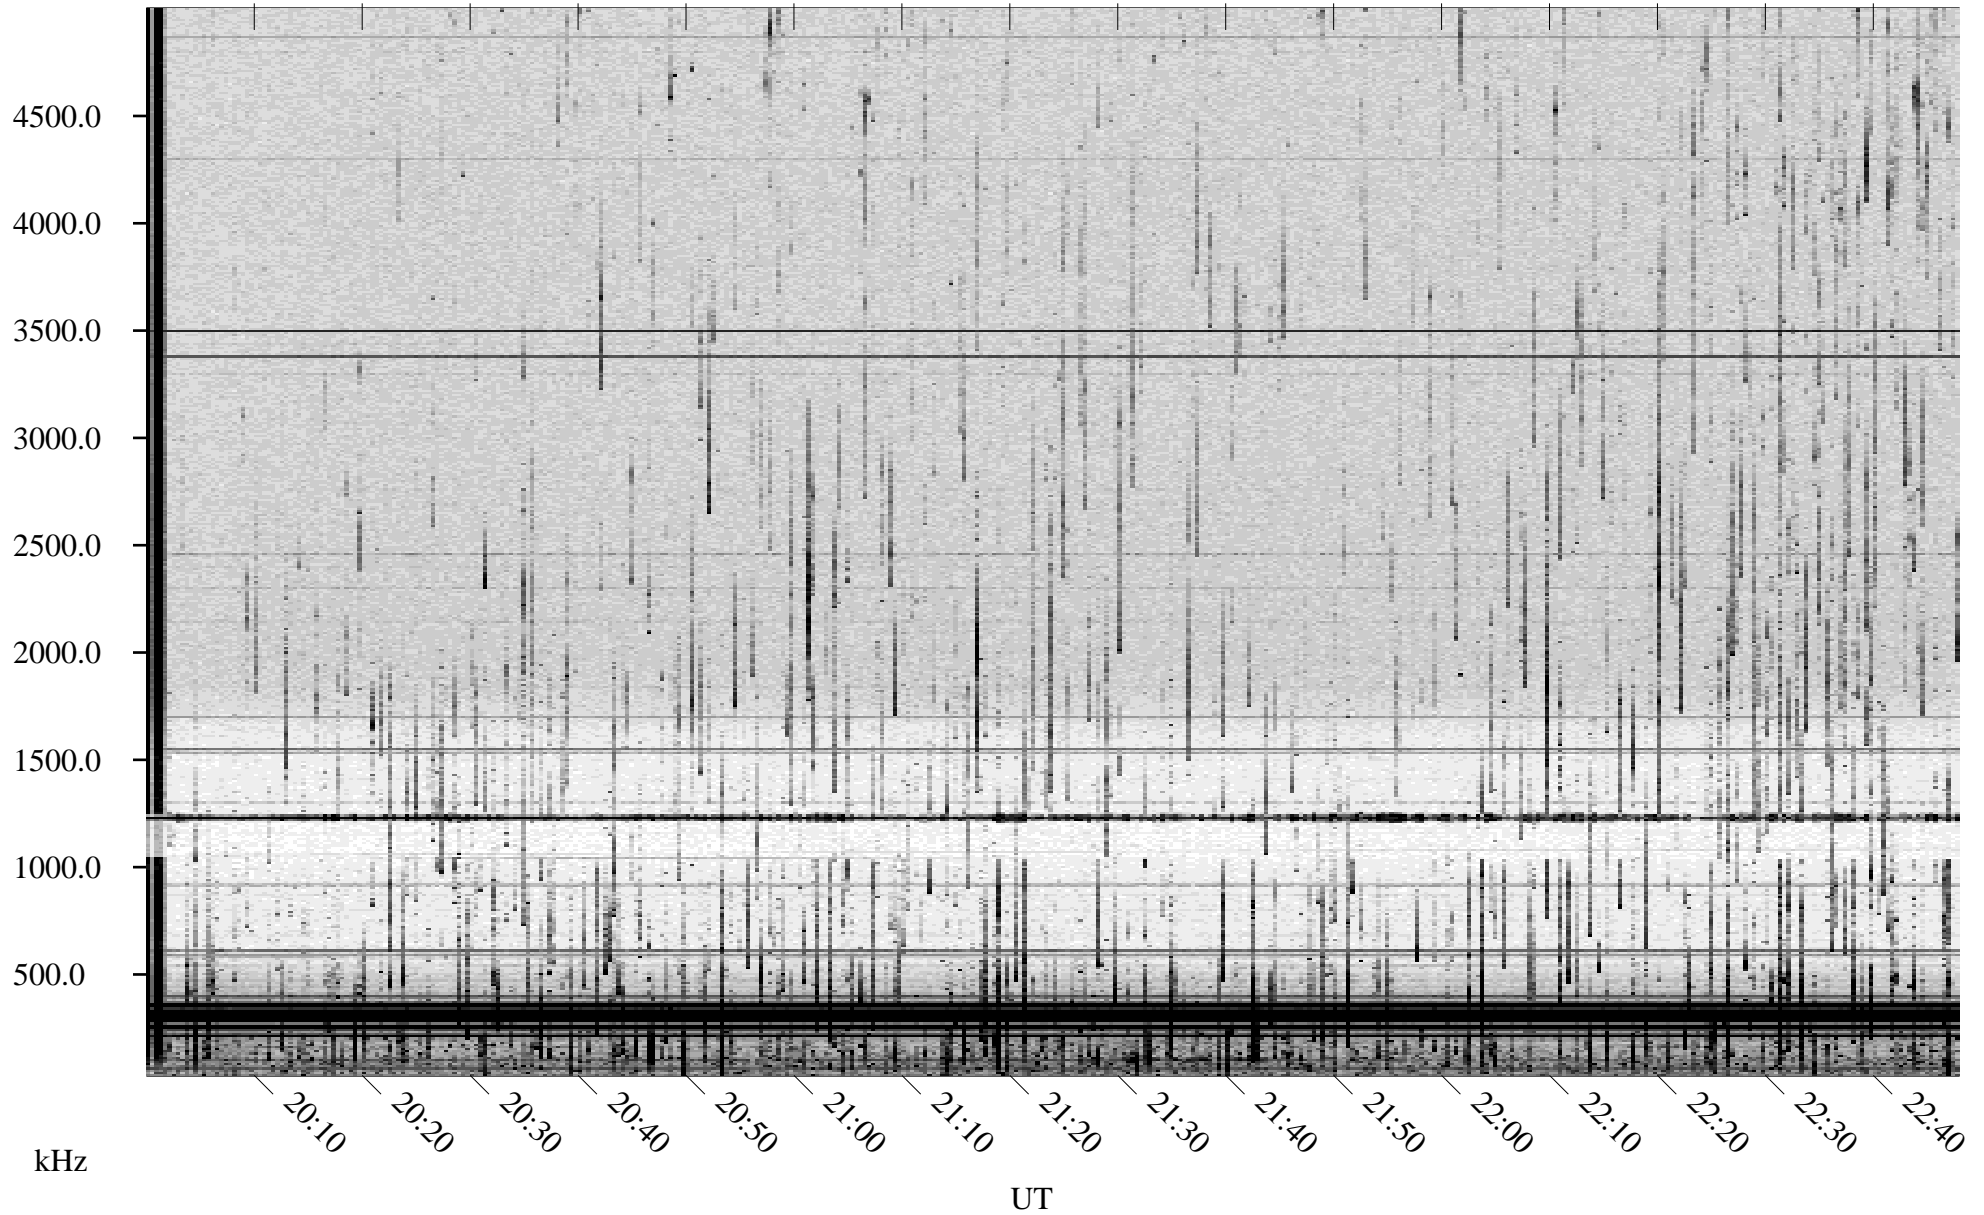

# 06/10/1998 Churchill, Manitoba

Linear Scale    Black = 161    White = 15

ch981611.r00m max\_12

Page 1

# 06/10/1998 Churchill, Manitoba

Linear Scale    Black = 161    White = 15

ch98161l.r00m max\_12

Page 2

# 06/11/1998 Churchill, Manitoba

Linear Scale    Black = 161    White = 15

ch981611.r00m max\_12

Page 3

# 06/11/1998 Churchill, Manitoba

Linear Scale    Black = 161    White = 15

ch981611.r00m max\_12

Page 4