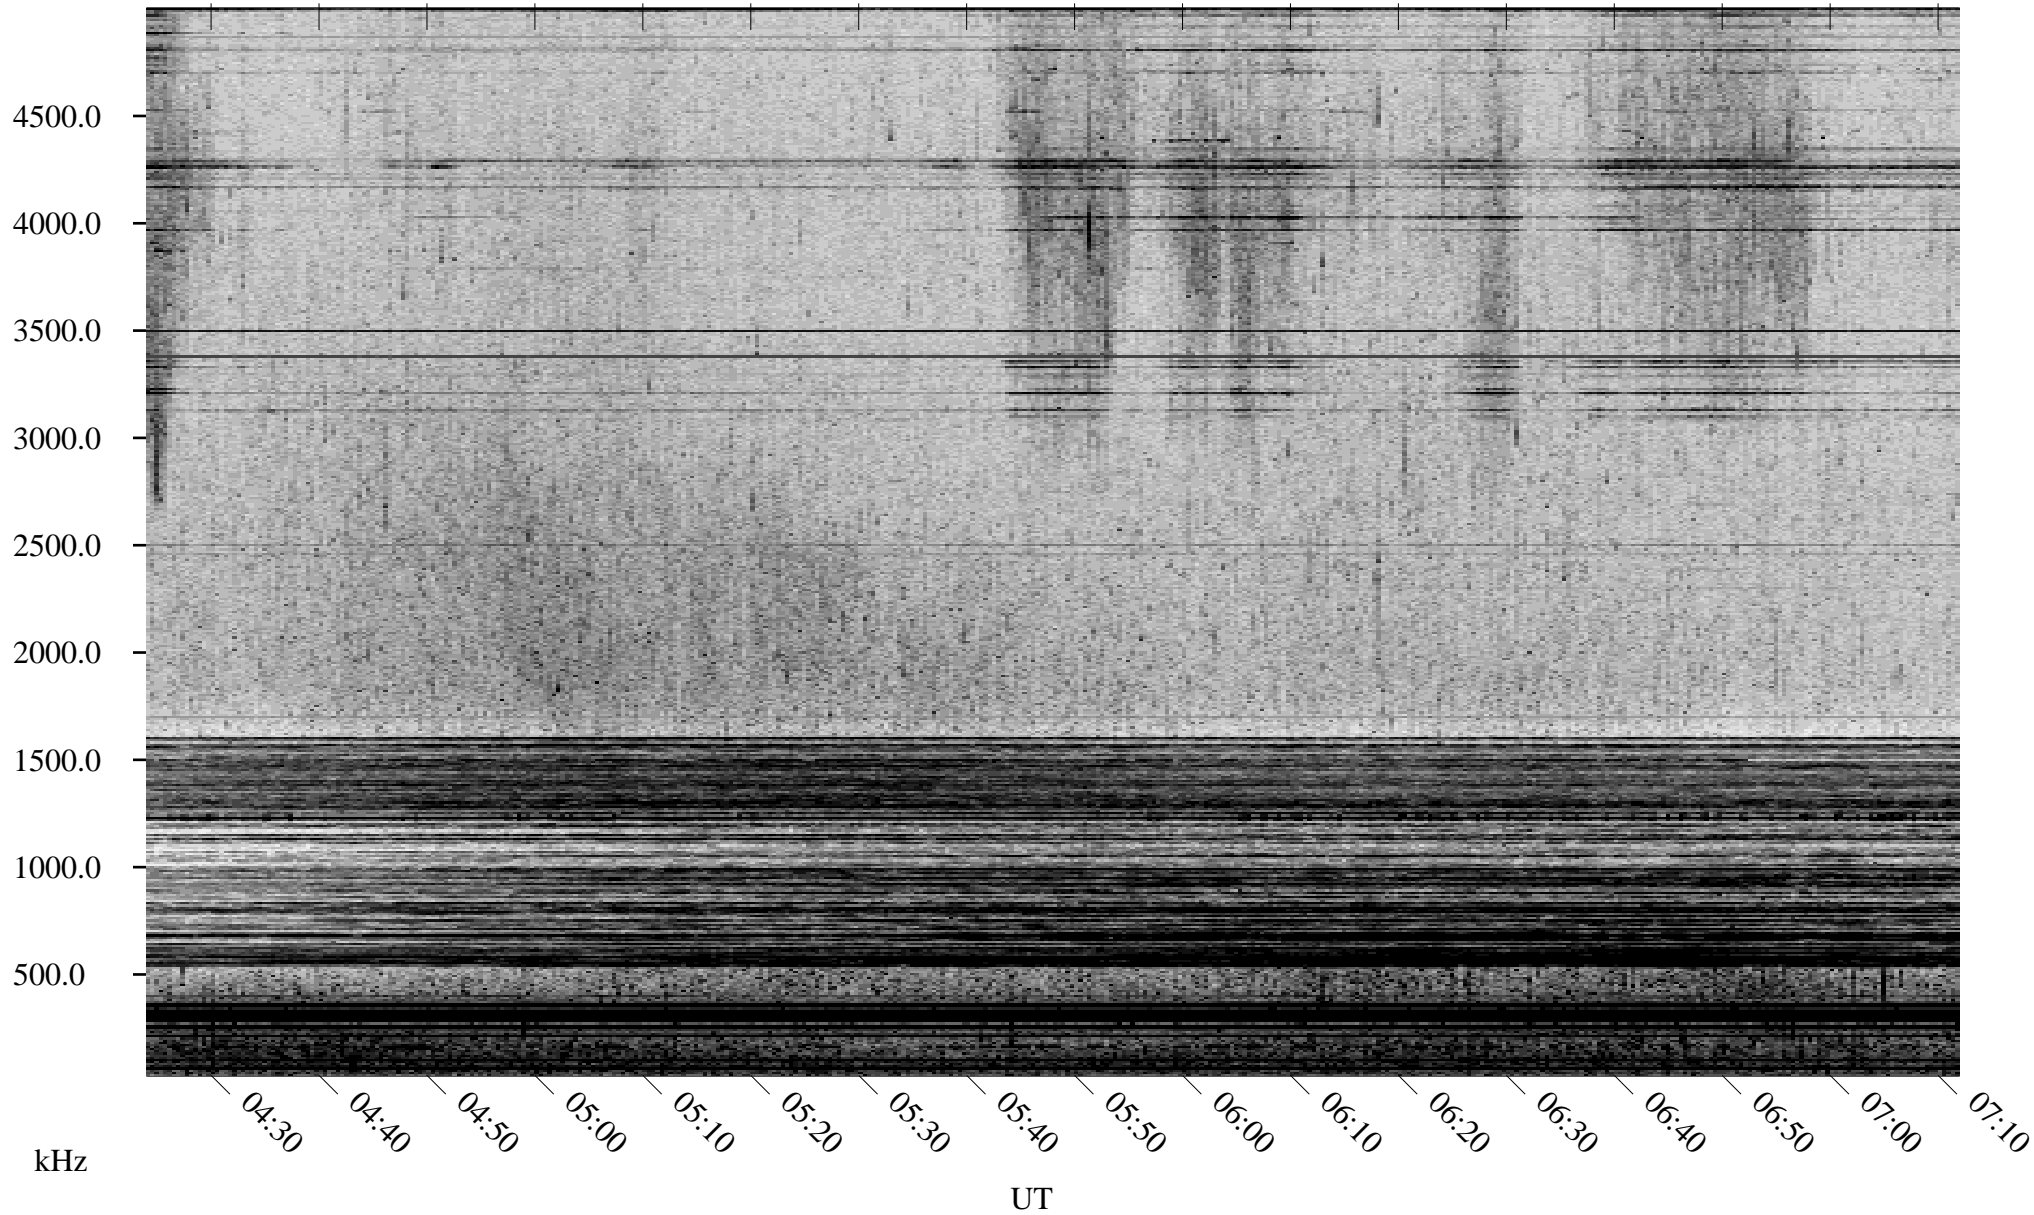

# 06/10/1998 Churchill, Manitoba

Linear Scale    Black = 161    White = 15

ch981611.r00m max\_12

Page 1

# 06/10/1998 Churchill, Manitoba

Linear Scale    Black = 161    White = 15

ch98161l.r00m max\_12

Page 2

# 06/11/1998 Churchill, Manitoba

Linear Scale    Black = 161    White = 15

ch981611.r00m max\_12

Page 3

# 06/11/1998 Churchill, Manitoba

Linear Scale    Black = 161    White = 15

ch981611.r00m max\_12

Page 4