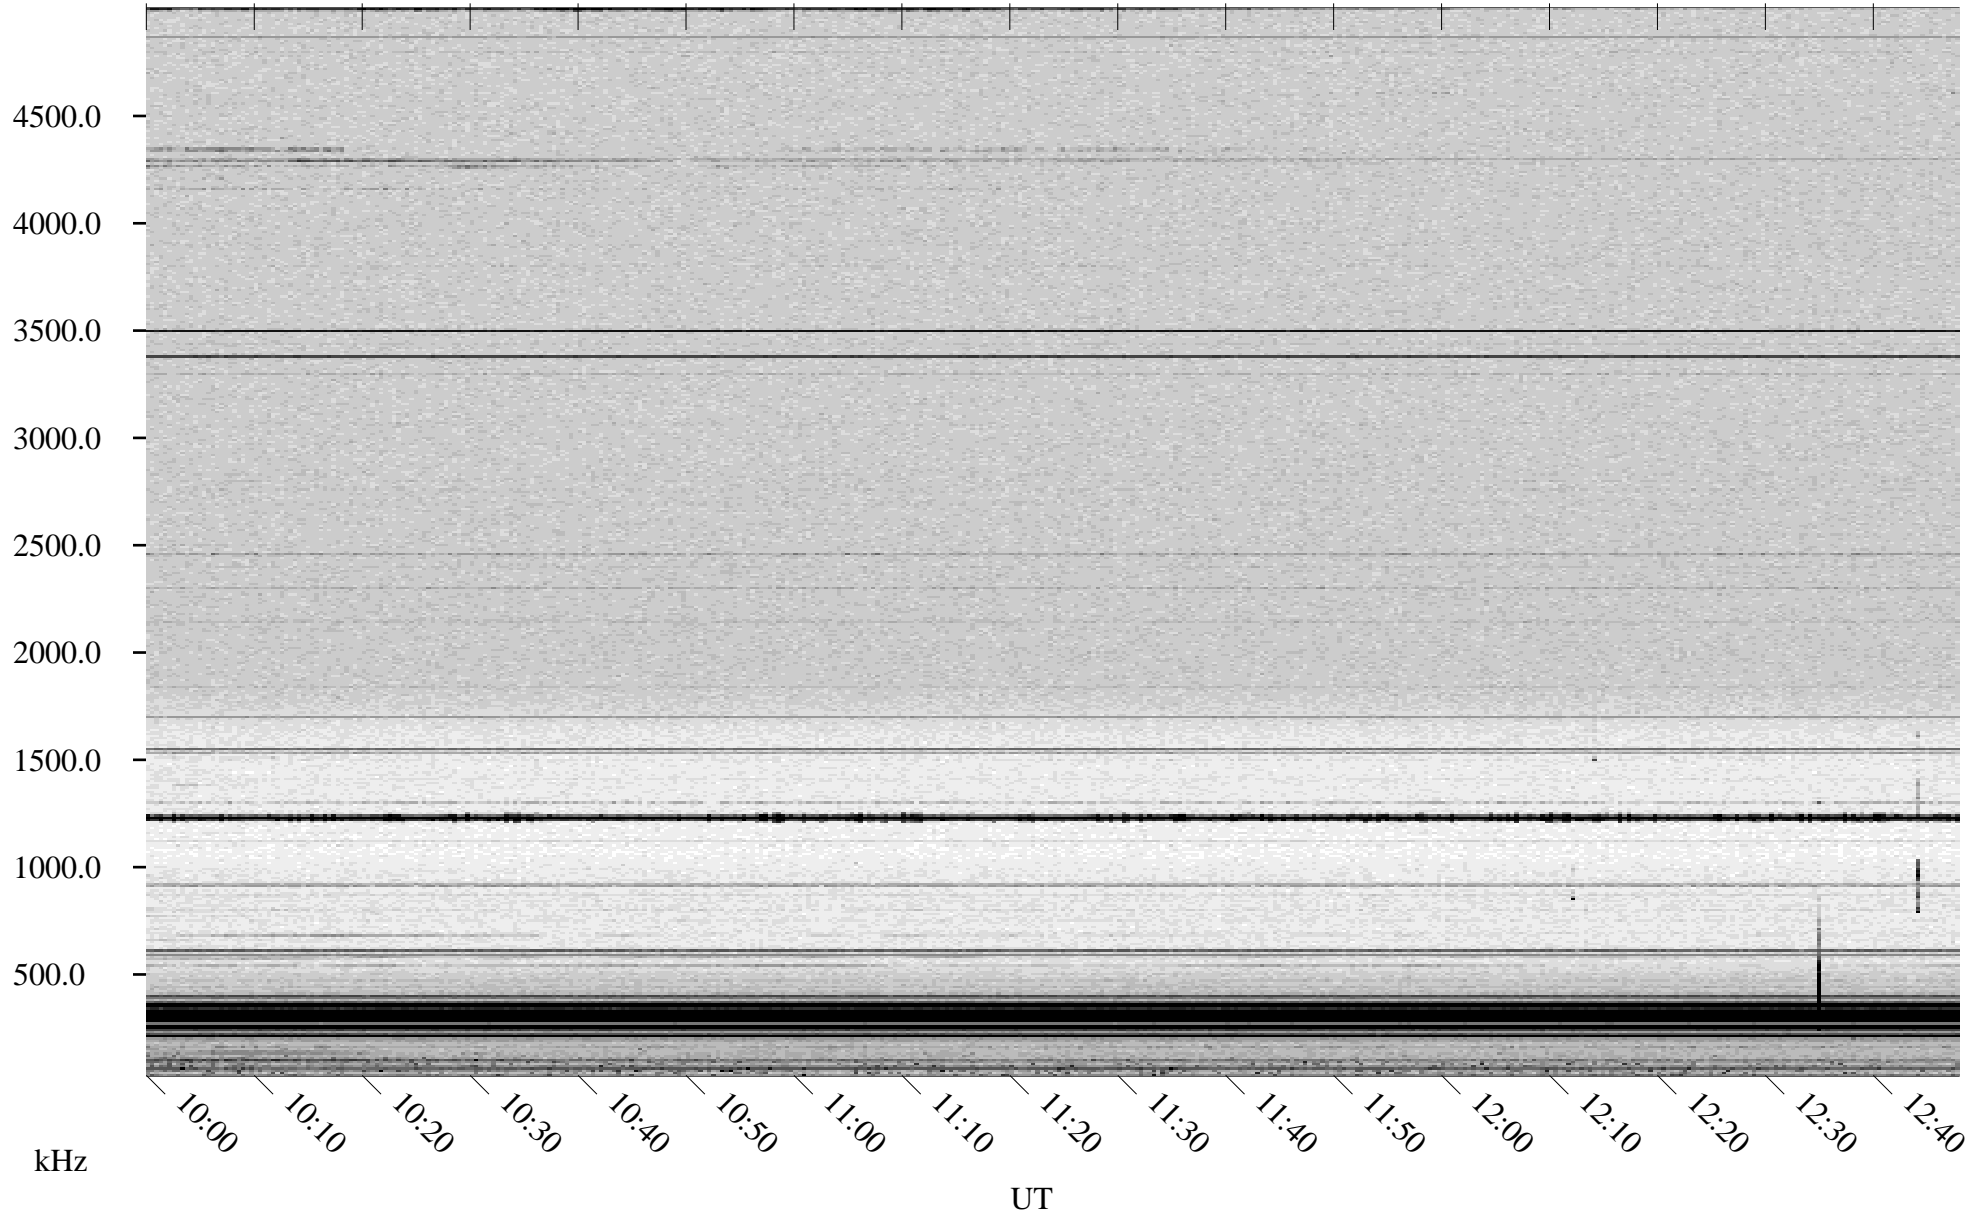

# 06/11/1998 Churchill, Manitoba

Linear Scale    Black = 161    White = 15

ch981611.r00m max\_12

Page 4

# 06/11/1998 Churchill, Manitoba

Linear Scale    Black = 161    White = 15

ch981611.r00m max\_12

Page 5

# 06/11/1998 Churchill, Manitoba

Linear Scale    Black = 161    White = 15

ch981611.r00m max\_12

Page 6

# 06/11/1998 Churchill, Manitoba

Linear Scale    Black = 161    White = 15

ch981611.r00m max\_12

Page 7