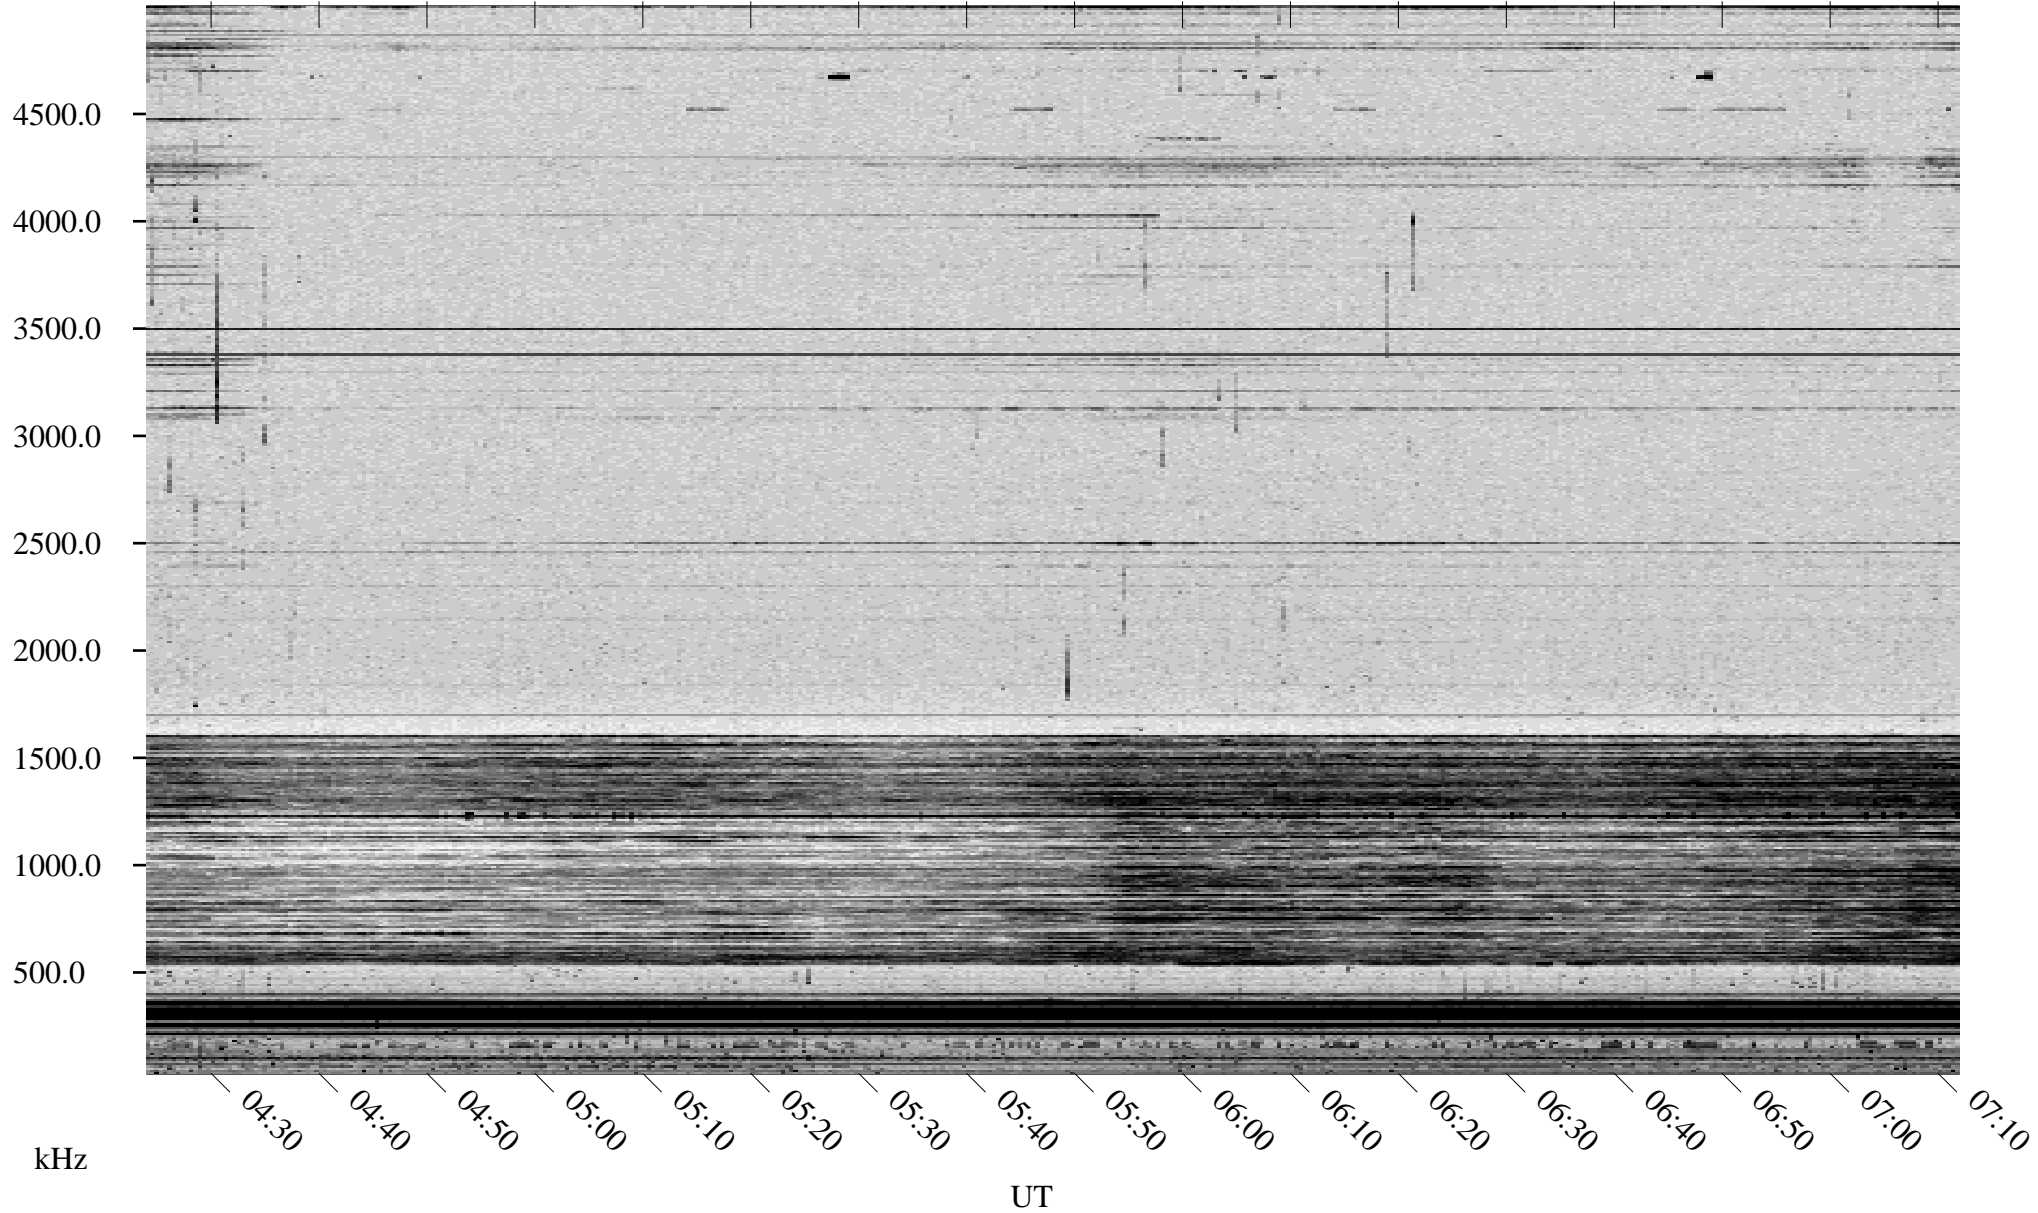

06/11/1998 Churchill, Manitoba

Linear Scale Black = 161 White = 15

ch98162l.r00m max_12

Page 1

06/11/1998 Churchill, Manitoba

Linear Scale Black = 161 White = 15

ch98162l.r00m max_12

Page 2

06/12/1998 Churchill, Manitoba

Linear Scale Black = 161 White = 15

ch98162l.r00m max_12

Page 3

06/12/1998 Churchill, Manitoba

Linear Scale Black = 161 White = 15

ch98162l.r00m max_12

Page 4

06/12/1998 Churchill, Manitoba

Linear Scale Black = 161 White = 15

ch98162l.r00m max_12

Page 5

06/12/1998 Churchill, Manitoba

Linear Scale Black = 161 White = 15

ch98162l.r00m max_12

Page 6

06/12/1998 Churchill, Manitoba

Linear Scale Black = 161 White = 15

ch98162l.r00m max_12

Page 7

06/12/1998 Churchill, Manitoba

Linear Scale Black = 161 White = 15

ch98162l.r00m max_12

Page 8