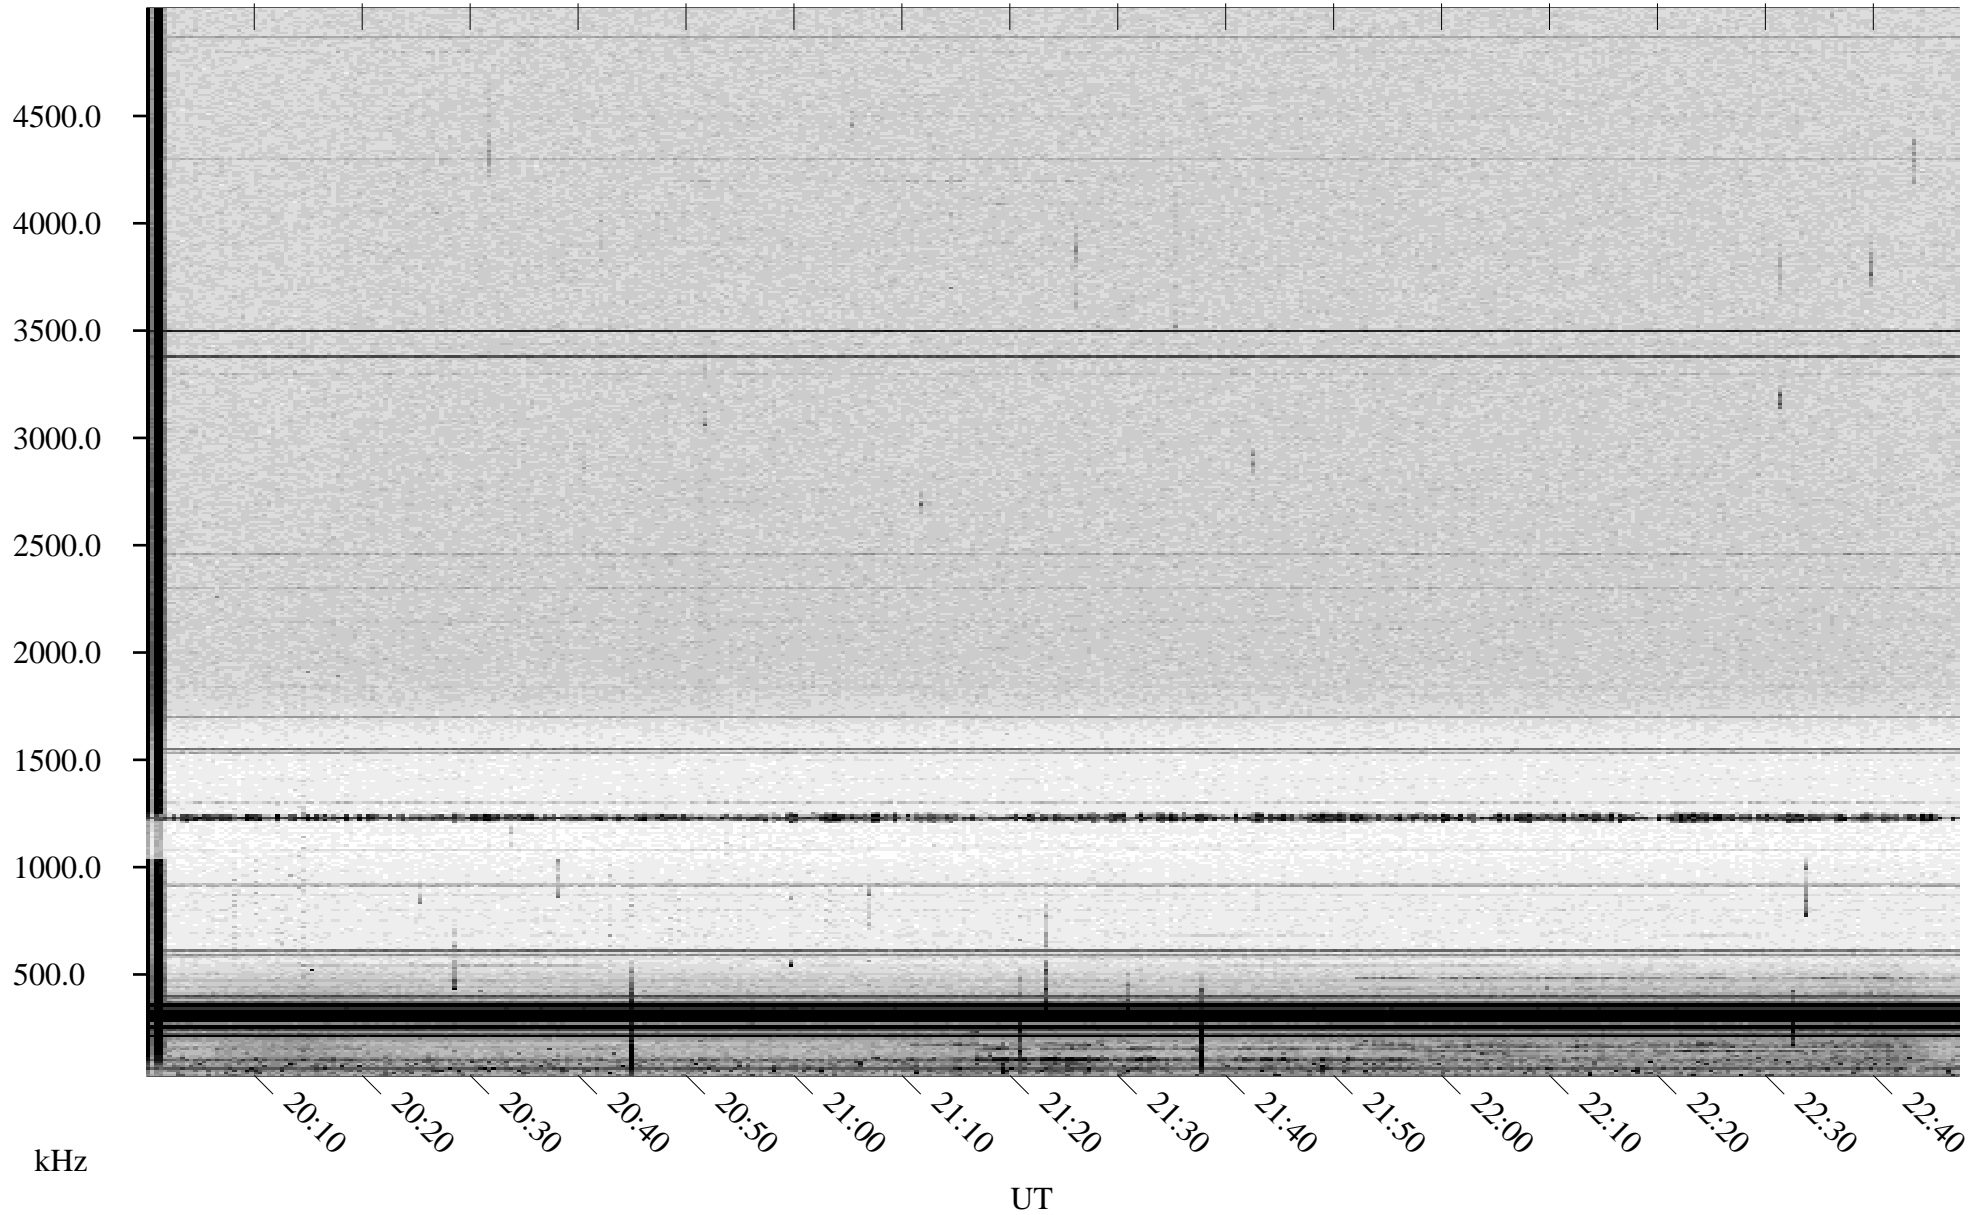

06/11/1998 Churchill, Manitoba

Linear Scale Black = 161 White = 15

ch98162l.r00m max_12

Page 1

06/11/1998 Churchill, Manitoba

Linear Scale Black = 161 White = 15

ch98162l.r00m max_12

Page 2

06/12/1998 Churchill, Manitoba

Linear Scale Black = 161 White = 15

ch98162l.r00m max_12

Page 3

06/12/1998 Churchill, Manitoba

Linear Scale Black = 161 White = 15

ch98162l.r00m max_12

Page 4

06/12/1998 Churchill, Manitoba

Linear Scale Black = 161 White = 15

ch98162l.r00m max_12

Page 5

06/12/1998 Churchill, Manitoba

Linear Scale Black = 161 White = 15

ch98162l.r00m max_12

Page 6

06/12/1998 Churchill, Manitoba

Linear Scale Black = 161 White = 15

ch98162l.r00m max_12

Page 7

06/12/1998 Churchill, Manitoba

Linear Scale Black = 161 White = 15

ch98162l.r00m max_12

Page 8