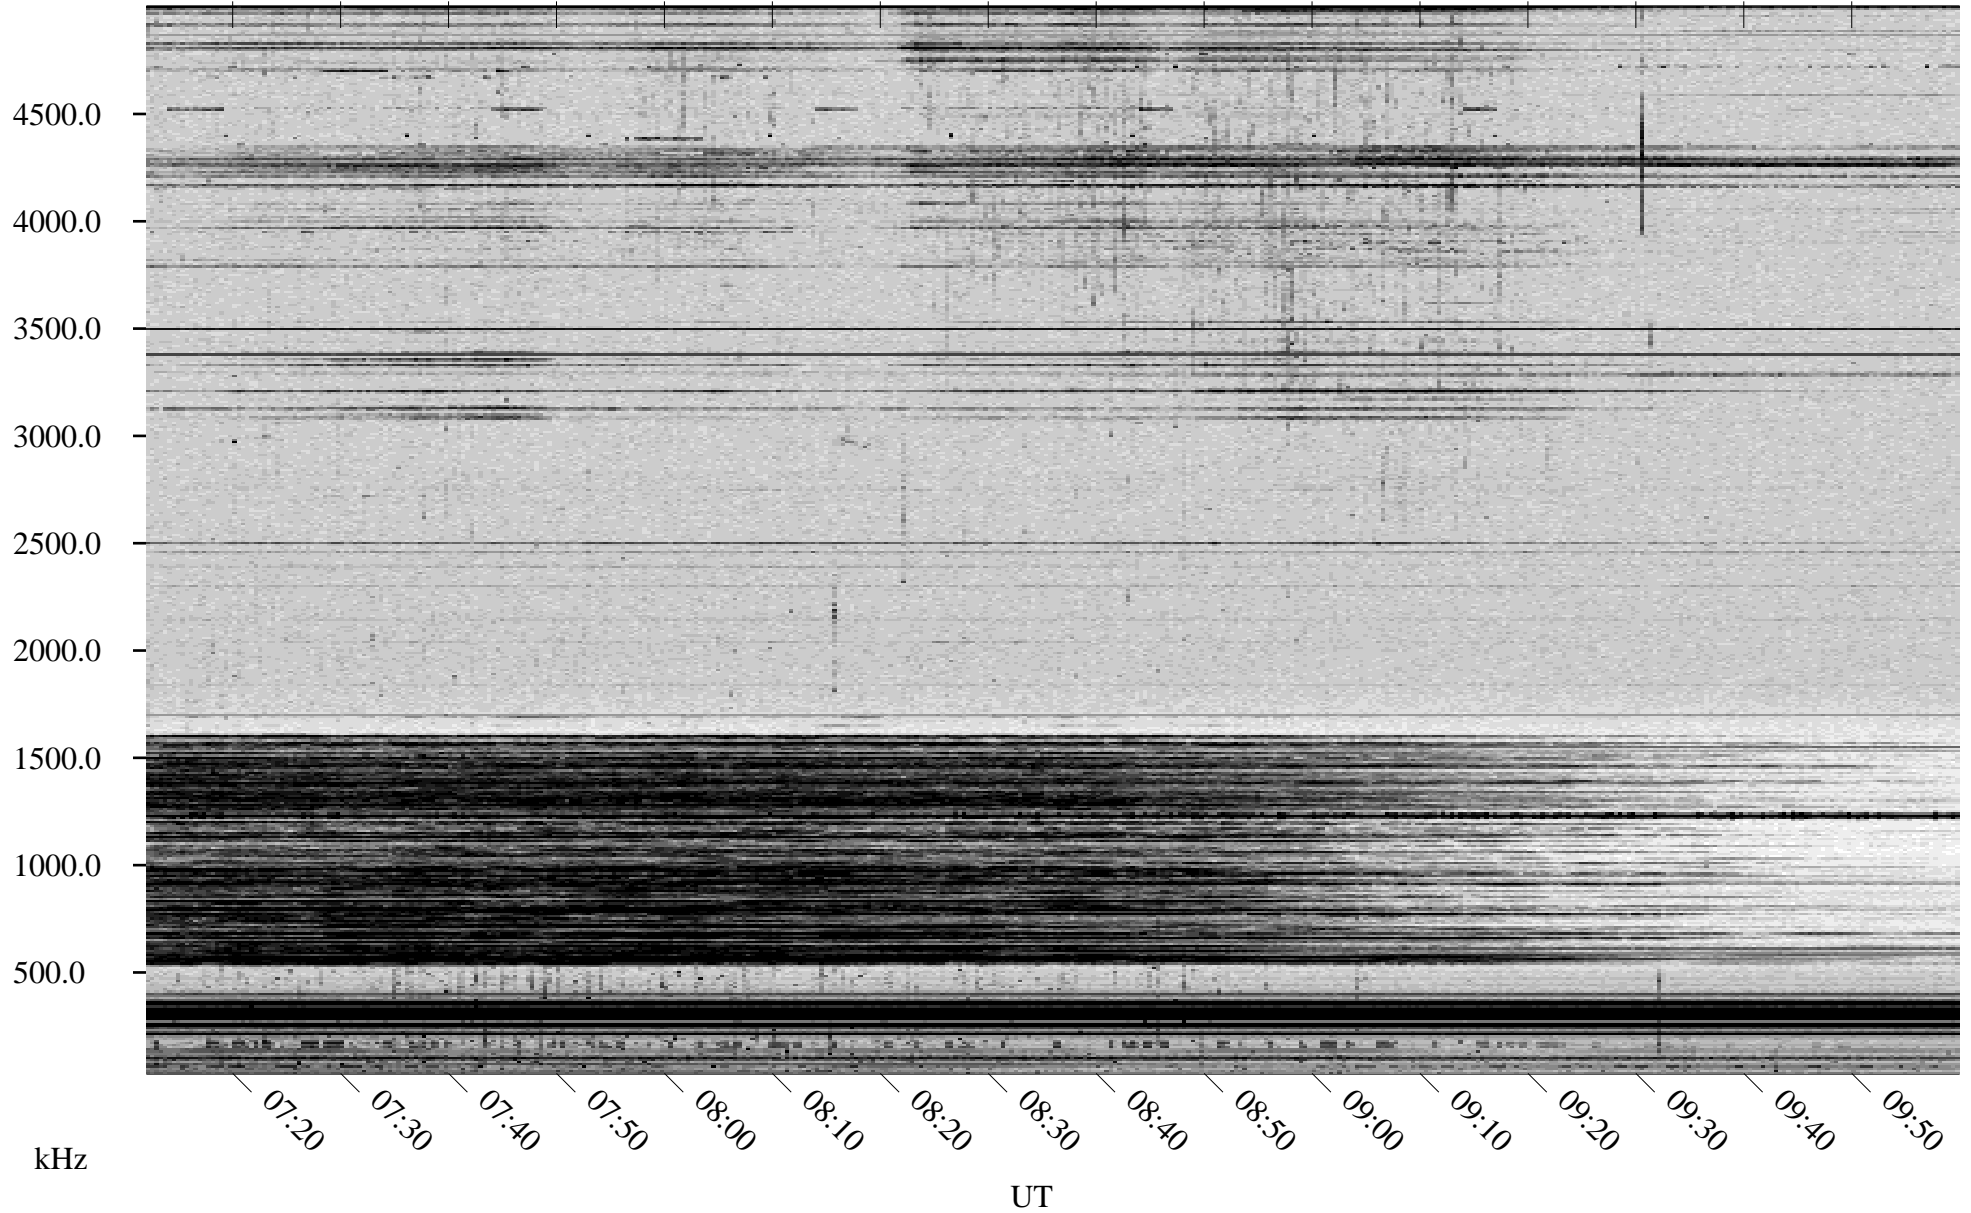

06/11/1998 Churchill, Manitoba

Linear Scale Black = 161 White = 15

ch98162l.r00m max_12

Page 1

06/11/1998 Churchill, Manitoba

Linear Scale Black = 161 White = 15

ch98162l.r00m max_12

Page 2

06/12/1998 Churchill, Manitoba

Linear Scale Black = 161 White = 15

ch98162l.r00m max_12

Page 3

06/12/1998 Churchill, Manitoba

Linear Scale Black = 161 White = 15

ch98162l.r00m max_12

Page 4

06/12/1998 Churchill, Manitoba

Linear Scale Black = 161 White = 15

ch98162l.r00m max_12

Page 5

06/12/1998 Churchill, Manitoba

Linear Scale Black = 161 White = 15

ch98162l.r00m max_12

Page 6

06/12/1998 Churchill, Manitoba

Linear Scale Black = 161 White = 15

ch98162l.r00m max_12

Page 7

06/12/1998 Churchill, Manitoba

Linear Scale Black = 161 White = 15

ch98162l.r00m max_12

Page 8