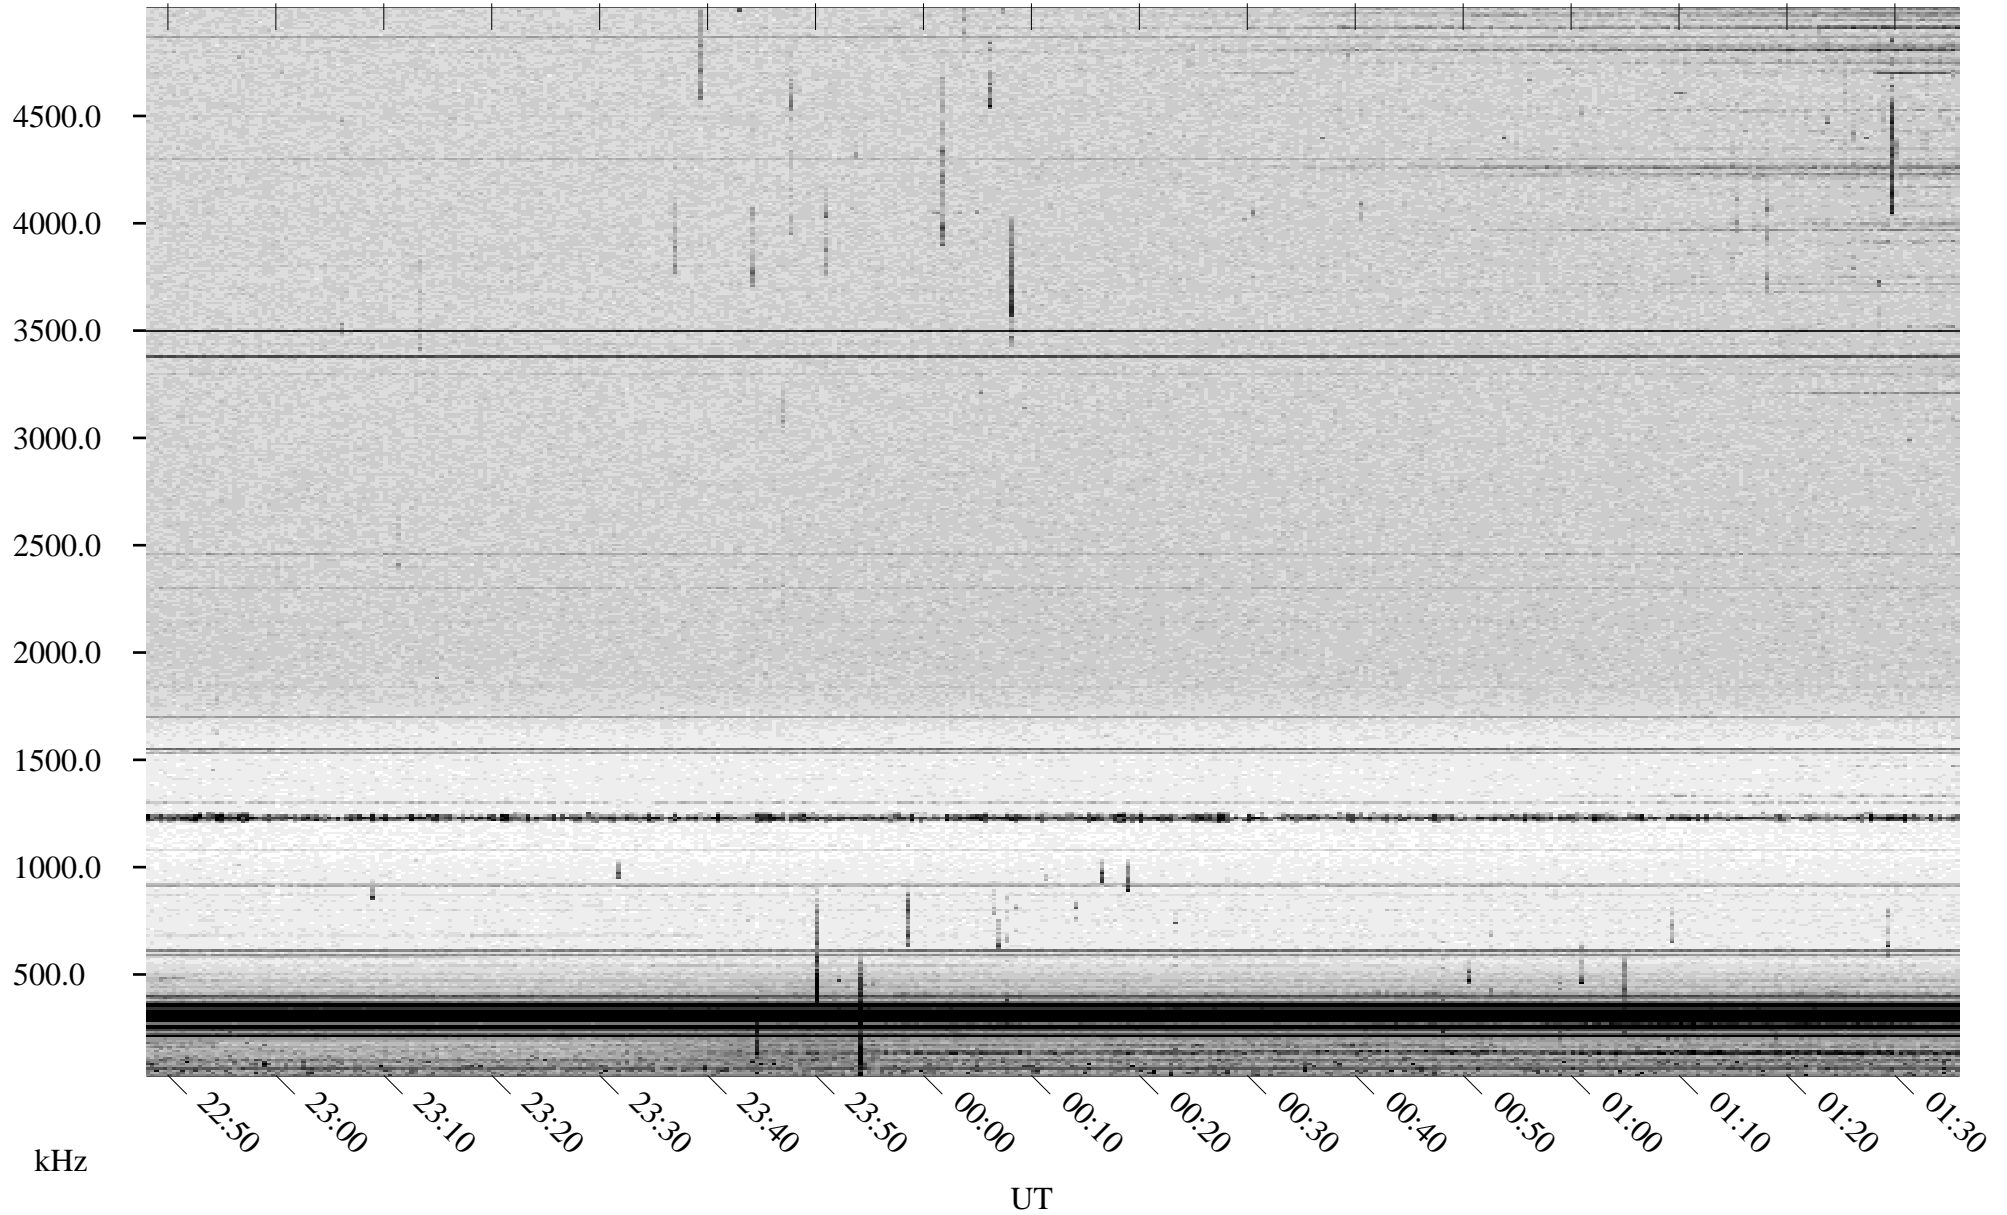

06/11/1998 Churchill, Manitoba

Linear Scale Black = 161 White = 15

ch98162l.r00m max_12

Page 1

06/11/1998 Churchill, Manitoba

Linear Scale Black = 161 White = 15

ch98162l.r00m max_12

Page 2

06/12/1998 Churchill, Manitoba

Linear Scale Black = 161 White = 15

ch98162l.r00m max_12

Page 3

06/12/1998 Churchill, Manitoba

Linear Scale Black = 161 White = 15

ch98162l.r00m max_12

Page 4

06/12/1998 Churchill, Manitoba

Linear Scale Black = 161 White = 15

ch98162l.r00m max_12

Page 5

06/12/1998 Churchill, Manitoba

Linear Scale Black = 161 White = 15

ch98162l.r00m max_12

Page 6

06/12/1998 Churchill, Manitoba

Linear Scale Black = 161 White = 15

ch98162l.r00m max_12

Page 7

06/12/1998 Churchill, Manitoba

Linear Scale Black = 161 White = 15

ch98162l.r00m max_12

Page 8