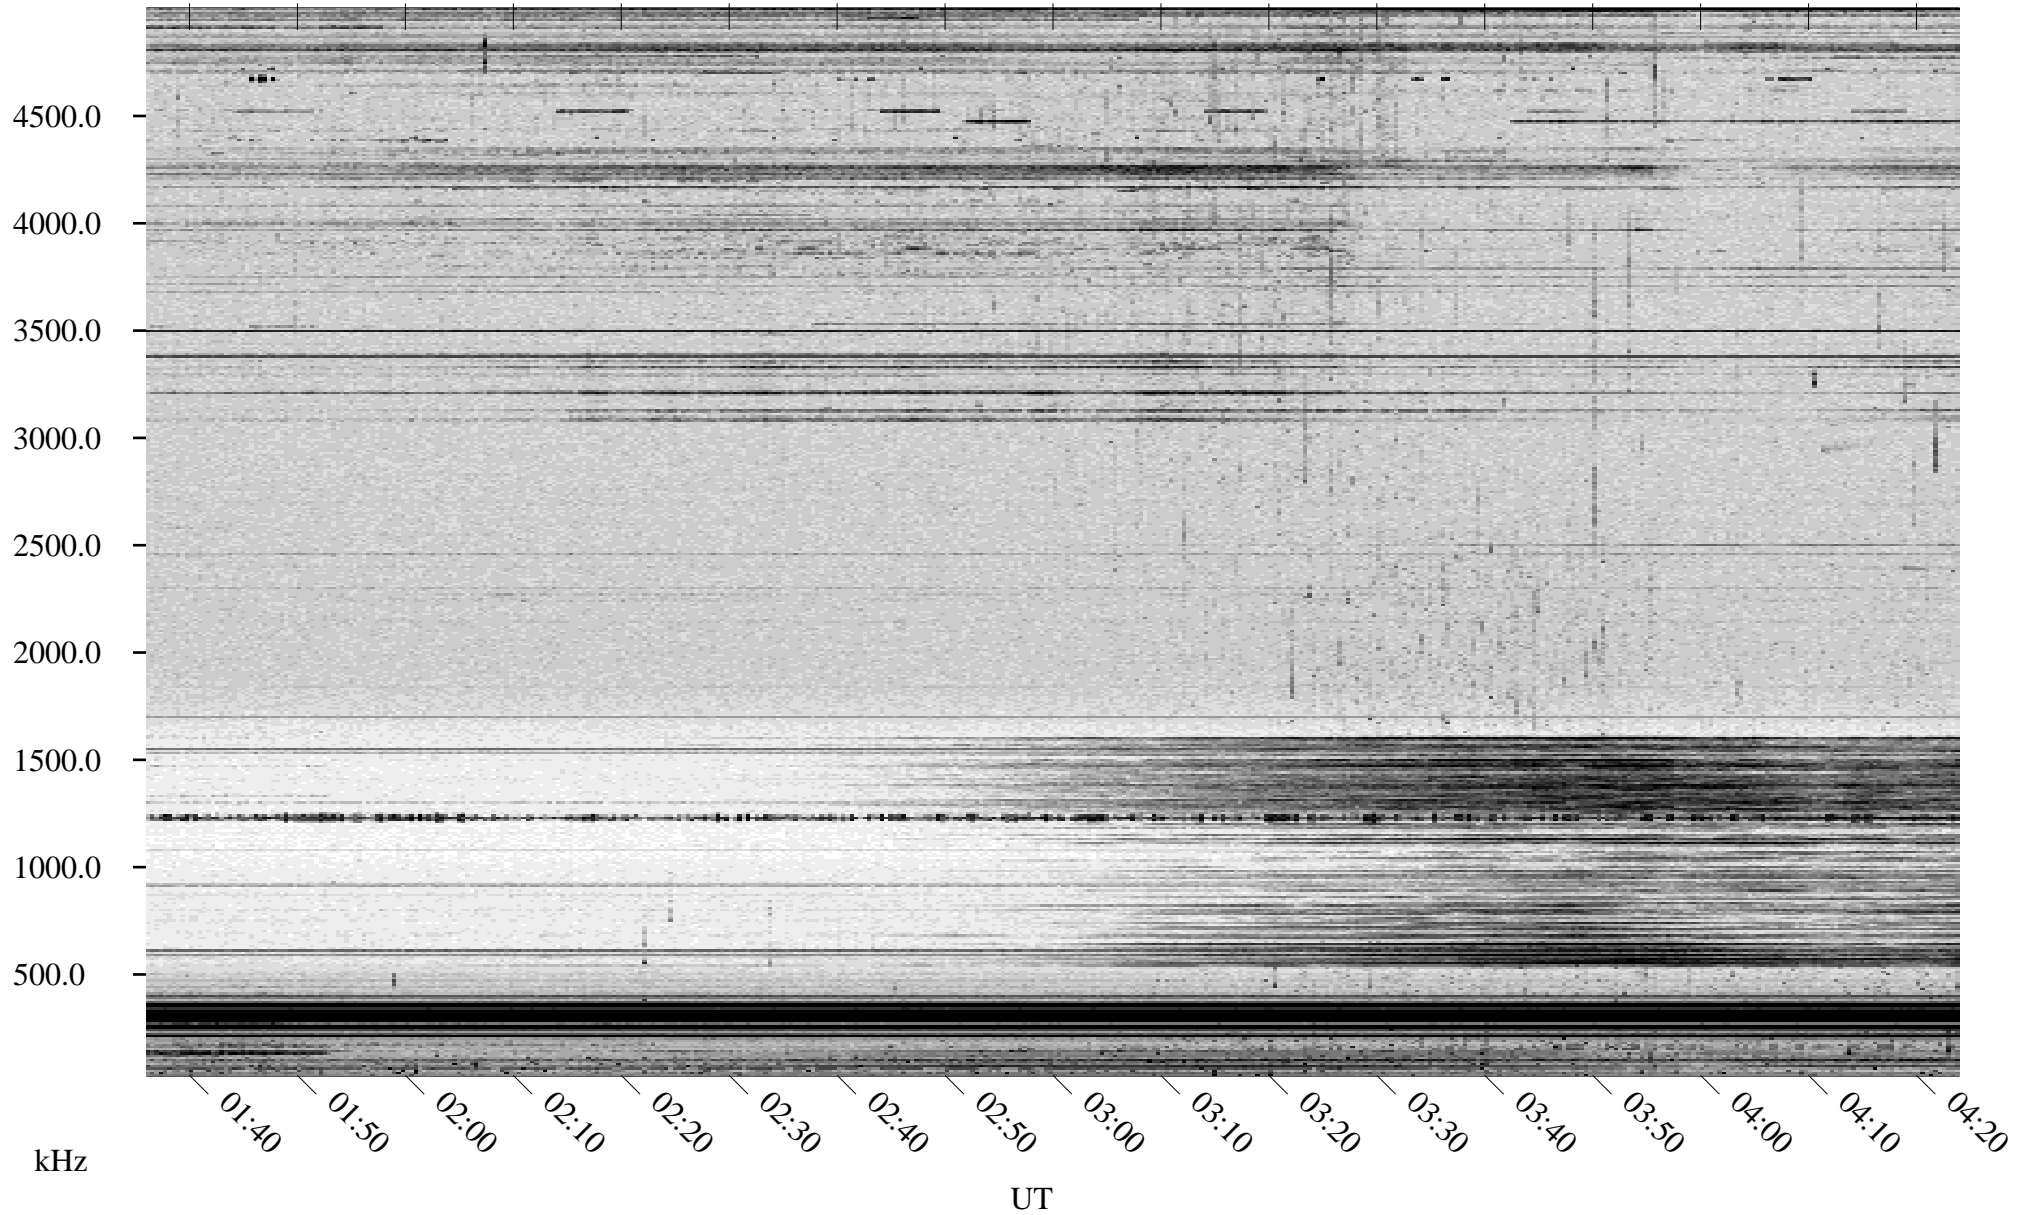

06/11/1998 Churchill, Manitoba

Linear Scale Black = 161 White = 15

ch98162l.r00m max_12

Page 1

06/11/1998 Churchill, Manitoba

Linear Scale Black = 161 White = 15

ch98162l.r00m max_12

Page 2

06/12/1998 Churchill, Manitoba

Linear Scale Black = 161 White = 15

ch98162l.r00m max_12

Page 3

06/12/1998 Churchill, Manitoba

Linear Scale Black = 161 White = 15

ch98162l.r00m max_12

Page 4

06/12/1998 Churchill, Manitoba

Linear Scale Black = 161 White = 15

ch98162l.r00m max_12

Page 5

06/12/1998 Churchill, Manitoba

Linear Scale Black = 161 White = 15

ch98162l.r00m max_12

Page 6

06/12/1998 Churchill, Manitoba

Linear Scale Black = 161 White = 15

ch98162l.r00m max_12

Page 7

06/12/1998 Churchill, Manitoba

Linear Scale Black = 161 White = 15

ch98162l.r00m max_12

Page 8