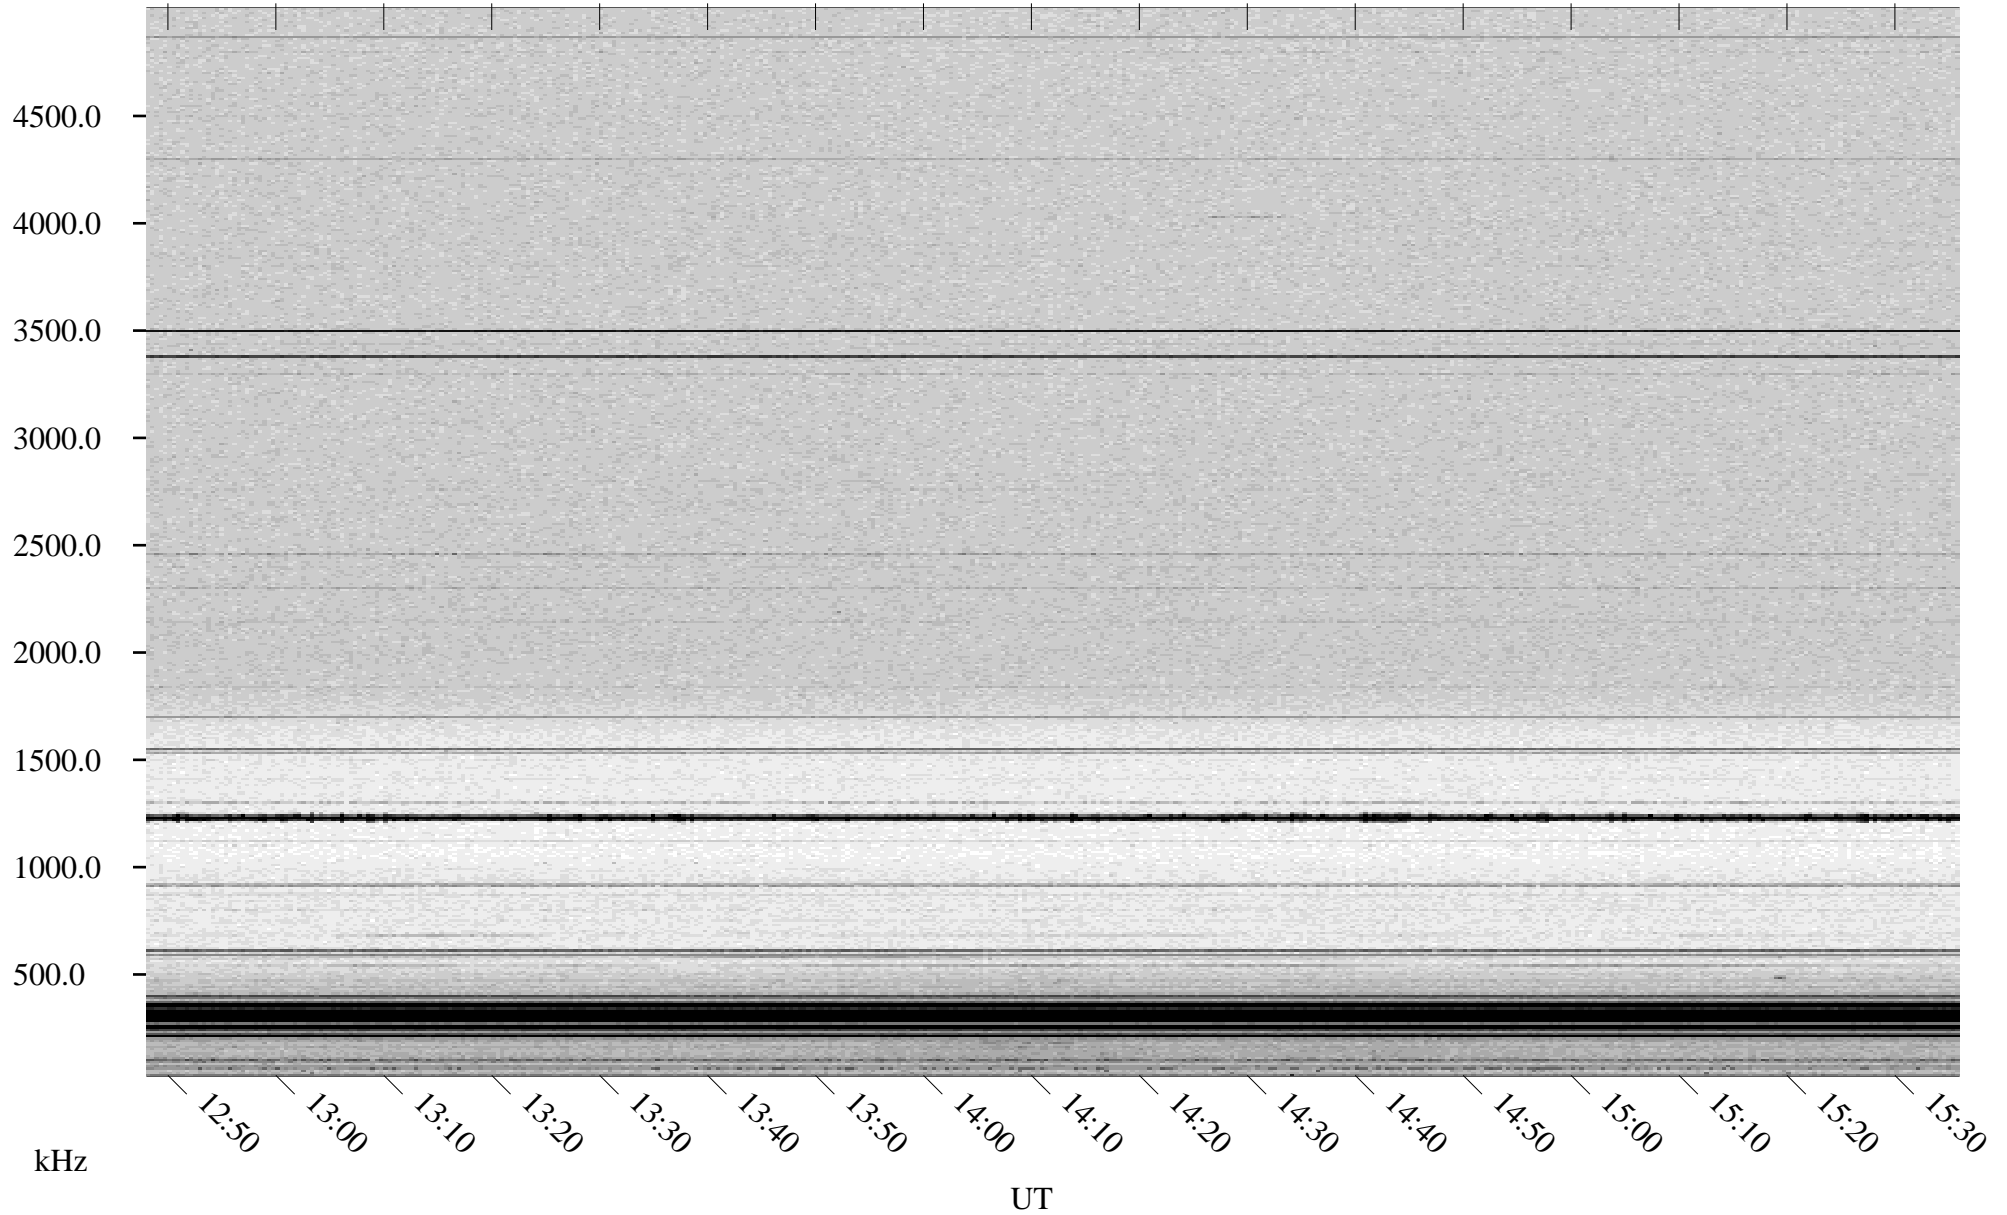

06/11/1998 Churchill, Manitoba

Linear Scale Black = 161 White = 15

ch98162l.r00m max_12

Page 1

06/11/1998 Churchill, Manitoba

Linear Scale Black = 161 White = 15

ch98162l.r00m max_12

Page 2

06/12/1998 Churchill, Manitoba

Linear Scale Black = 161 White = 15

ch98162l.r00m max_12

Page 3

06/12/1998 Churchill, Manitoba

Linear Scale Black = 161 White = 15

ch98162l.r00m max_12

Page 4

06/12/1998 Churchill, Manitoba

Linear Scale Black = 161 White = 15

ch98162l.r00m max_12

Page 5

06/12/1998 Churchill, Manitoba

Linear Scale Black = 161 White = 15

ch98162l.r00m max_12

Page 6

06/12/1998 Churchill, Manitoba

Linear Scale Black = 161 White = 15

ch98162l.r00m max_12

Page 7

06/12/1998 Churchill, Manitoba

Linear Scale Black = 161 White = 15

ch98162l.r00m max_12

Page 8