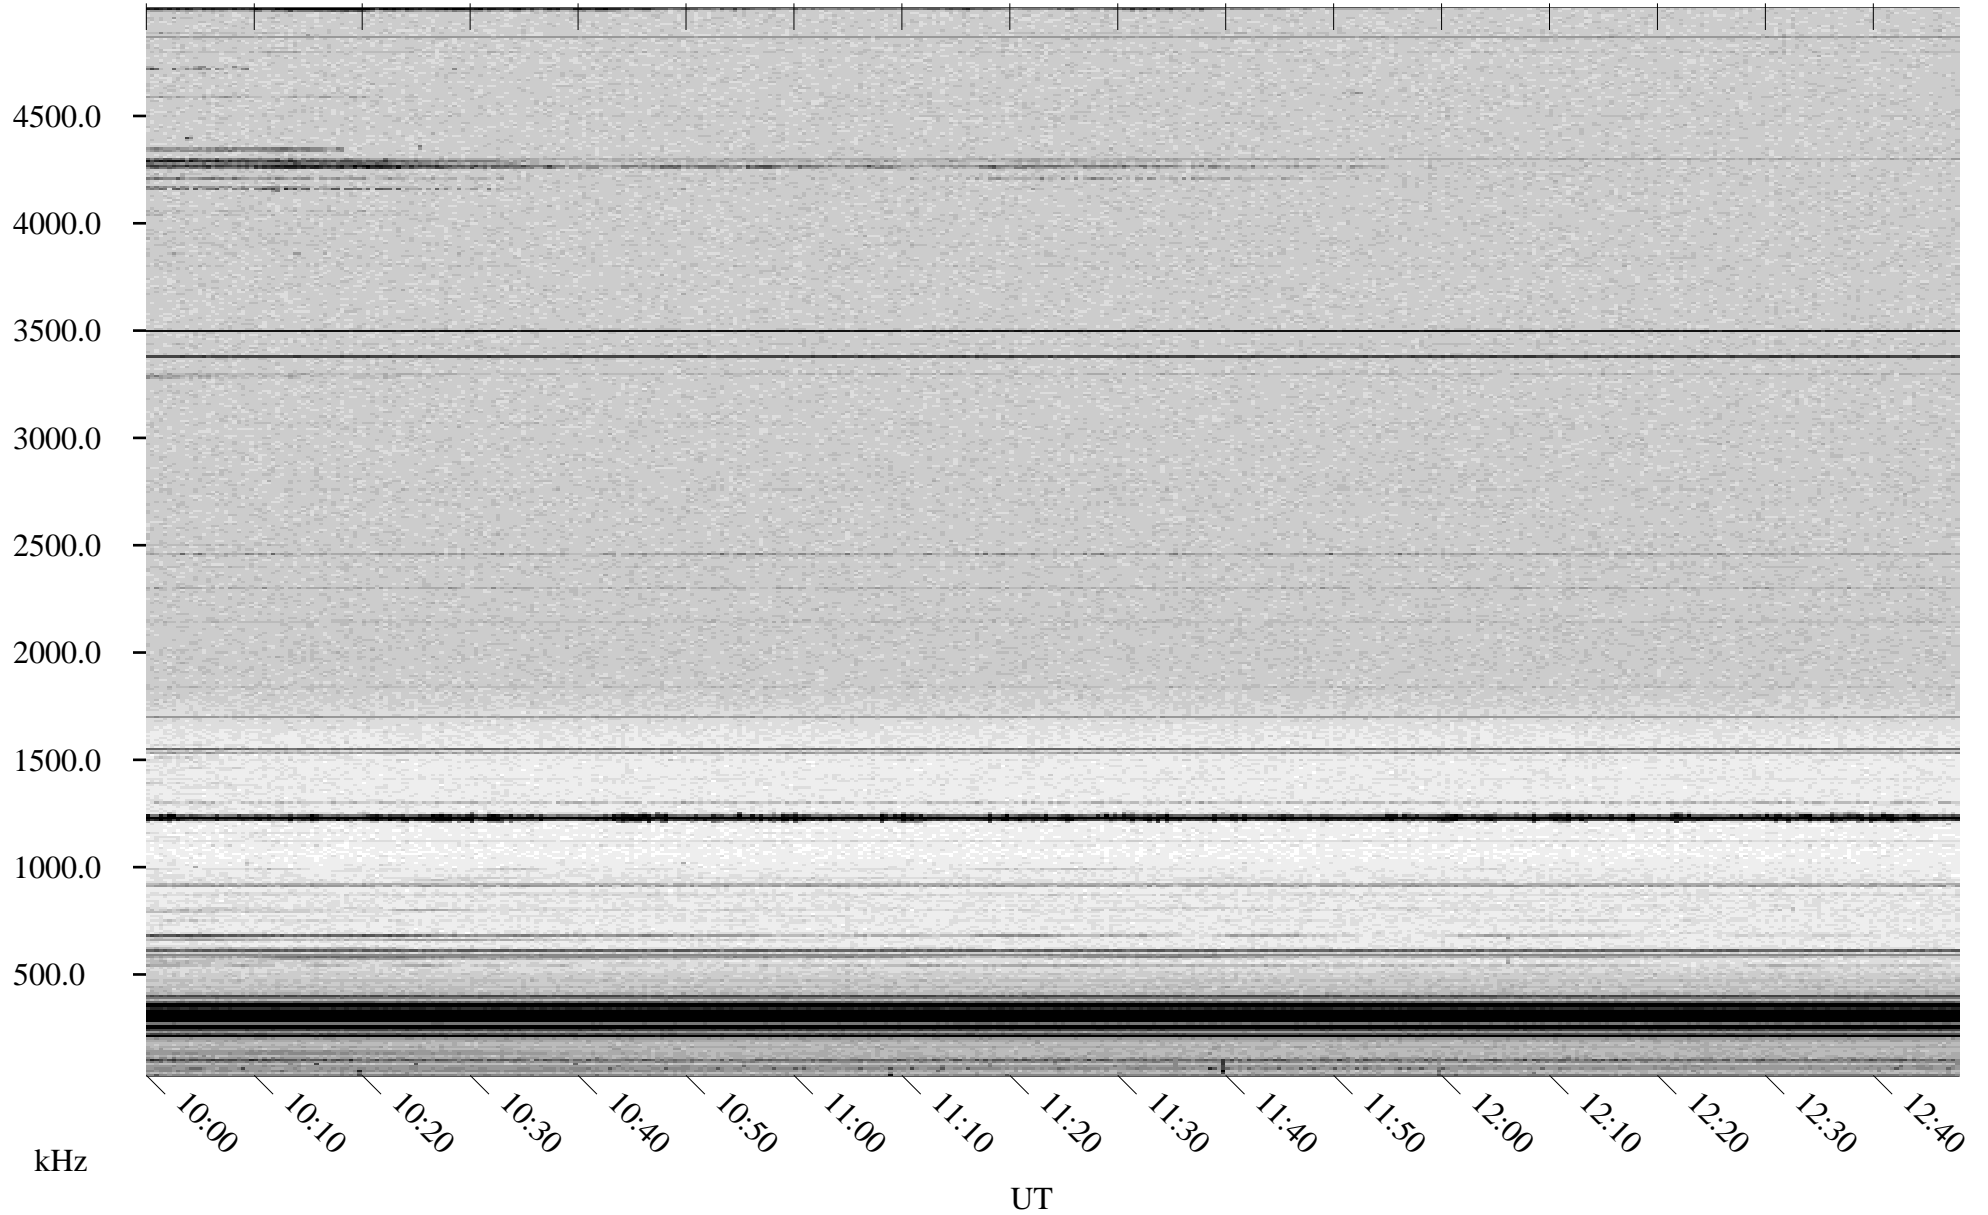

06/11/1998 Churchill, Manitoba

Linear Scale Black = 161 White = 15

ch98162l.r00m max_12

Page 1

06/11/1998 Churchill, Manitoba

Linear Scale Black = 161 White = 15

ch98162l.r00m max_12

Page 2

06/12/1998 Churchill, Manitoba

Linear Scale Black = 161 White = 15

ch98162l.r00m max_12

Page 3

06/12/1998 Churchill, Manitoba

Linear Scale Black = 161 White = 15

ch98162l.r00m max_12

Page 4

06/12/1998 Churchill, Manitoba

Linear Scale Black = 161 White = 15

ch98162l.r00m max_12

Page 5

06/12/1998 Churchill, Manitoba

Linear Scale Black = 161 White = 15

ch98162l.r00m max_12

Page 6

06/12/1998 Churchill, Manitoba

Linear Scale Black = 161 White = 15

ch98162l.r00m max_12

Page 7

06/12/1998 Churchill, Manitoba

Linear Scale Black = 161 White = 15

ch98162l.r00m max_12

Page 8