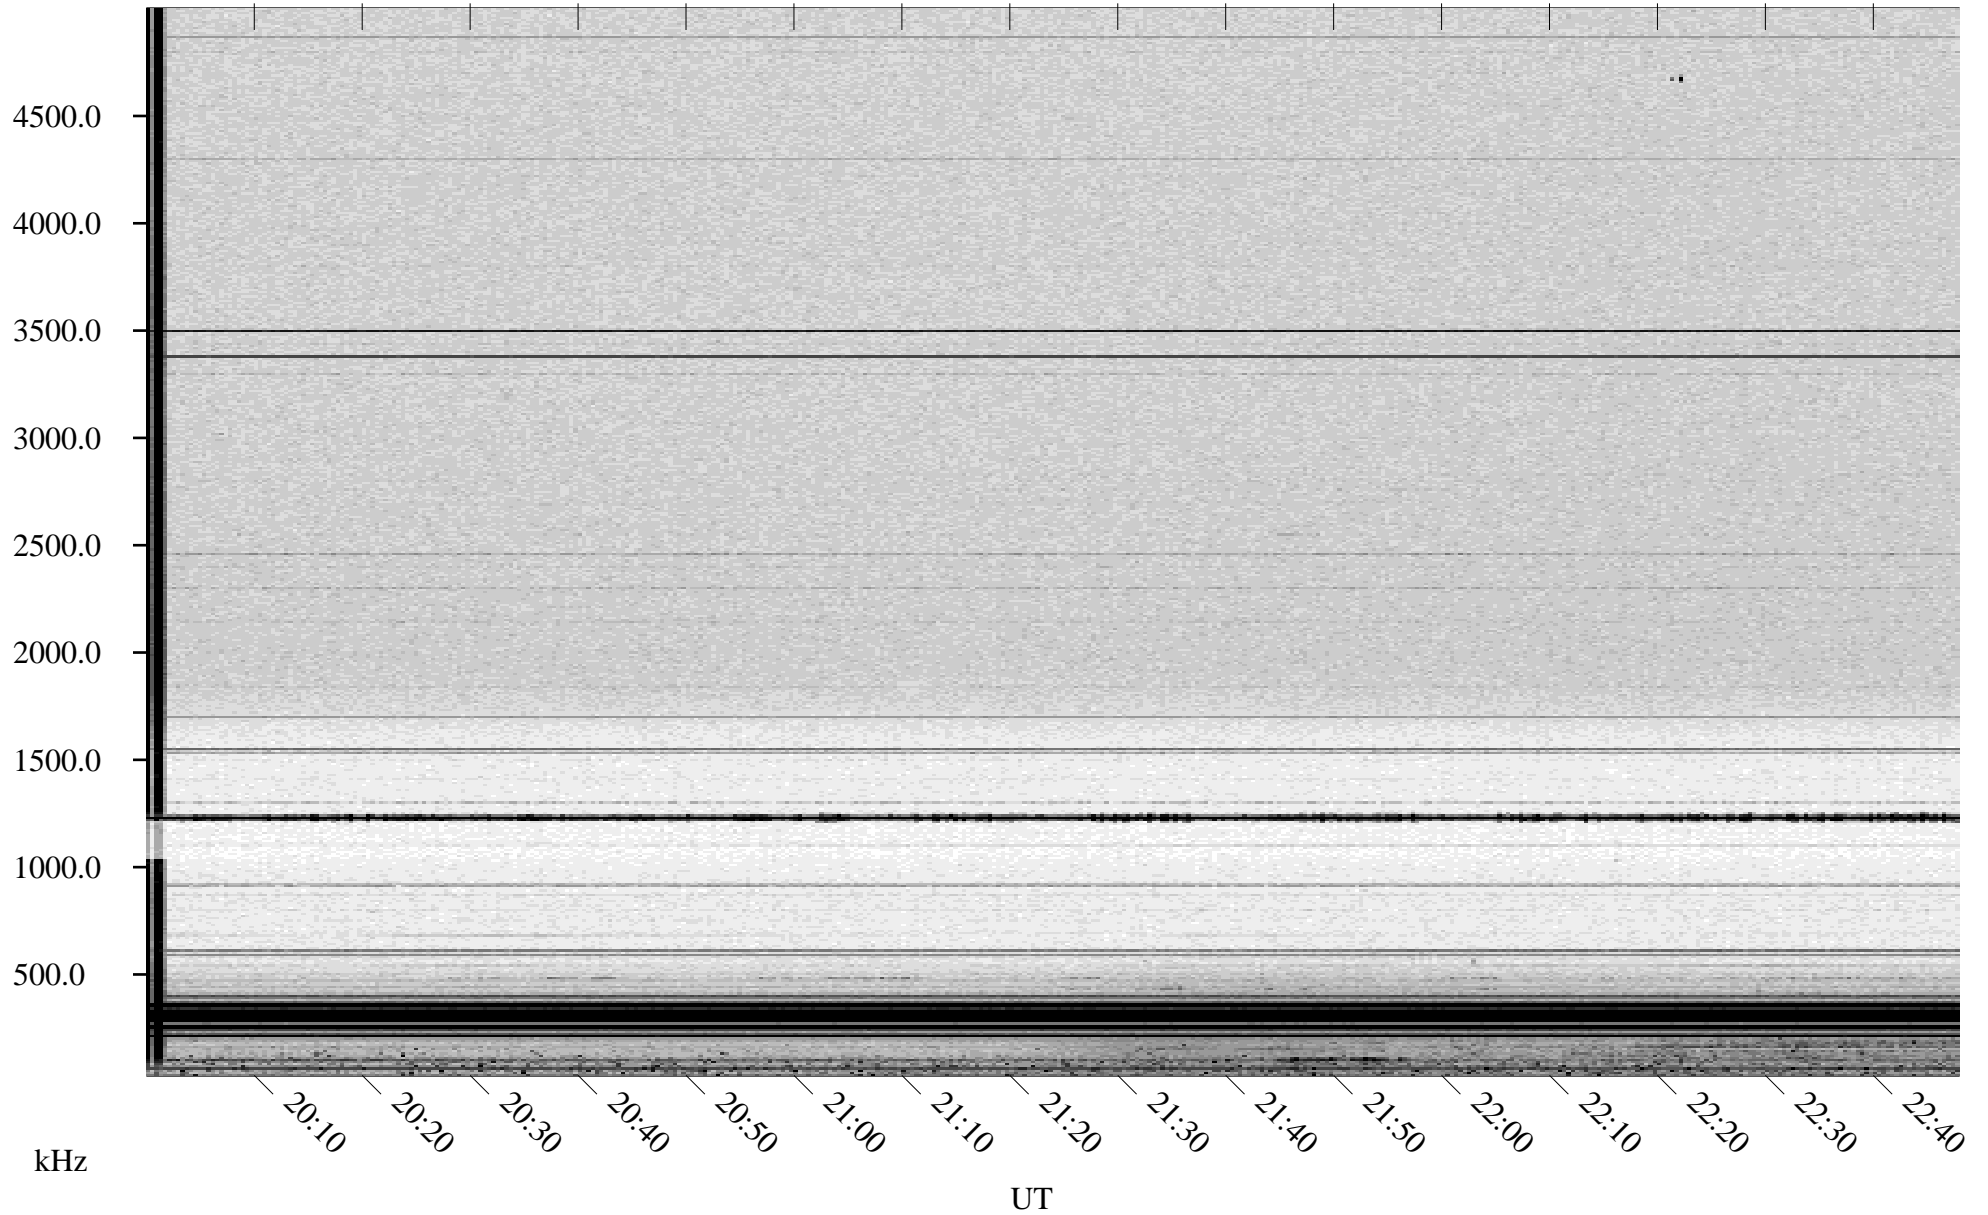

06/12/1998 Churchill, Manitoba

Linear Scale Black = 161 White = 15

ch98163l.r00m max_12

Page 1

06/12/1998 Churchill, Manitoba

Linear Scale Black = 161 White = 15

ch98163l.r00m max_12

Page 2

06/13/1998 Churchill, Manitoba

Linear Scale Black = 161 White = 15

ch98163l.r00m max_12

Page 3

06/13/1998 Churchill, Manitoba

Linear Scale Black = 161 White = 15

ch98163l.r00m max_12

Page 4

06/13/1998 Churchill, Manitoba

Linear Scale Black = 161 White = 15

ch98163l.r00m max_12

Page 5

06/13/1998 Churchill, Manitoba

Linear Scale Black = 161 White = 15

ch98163l.r00m max_12

Page 6

06/13/1998 Churchill, Manitoba

Linear Scale Black = 161 White = 15

ch98163l.r00m max_12

Page 7

06/13/1998 Churchill, Manitoba

Linear Scale Black = 161 White = 15

ch98163l.r00m max_12

Page 8