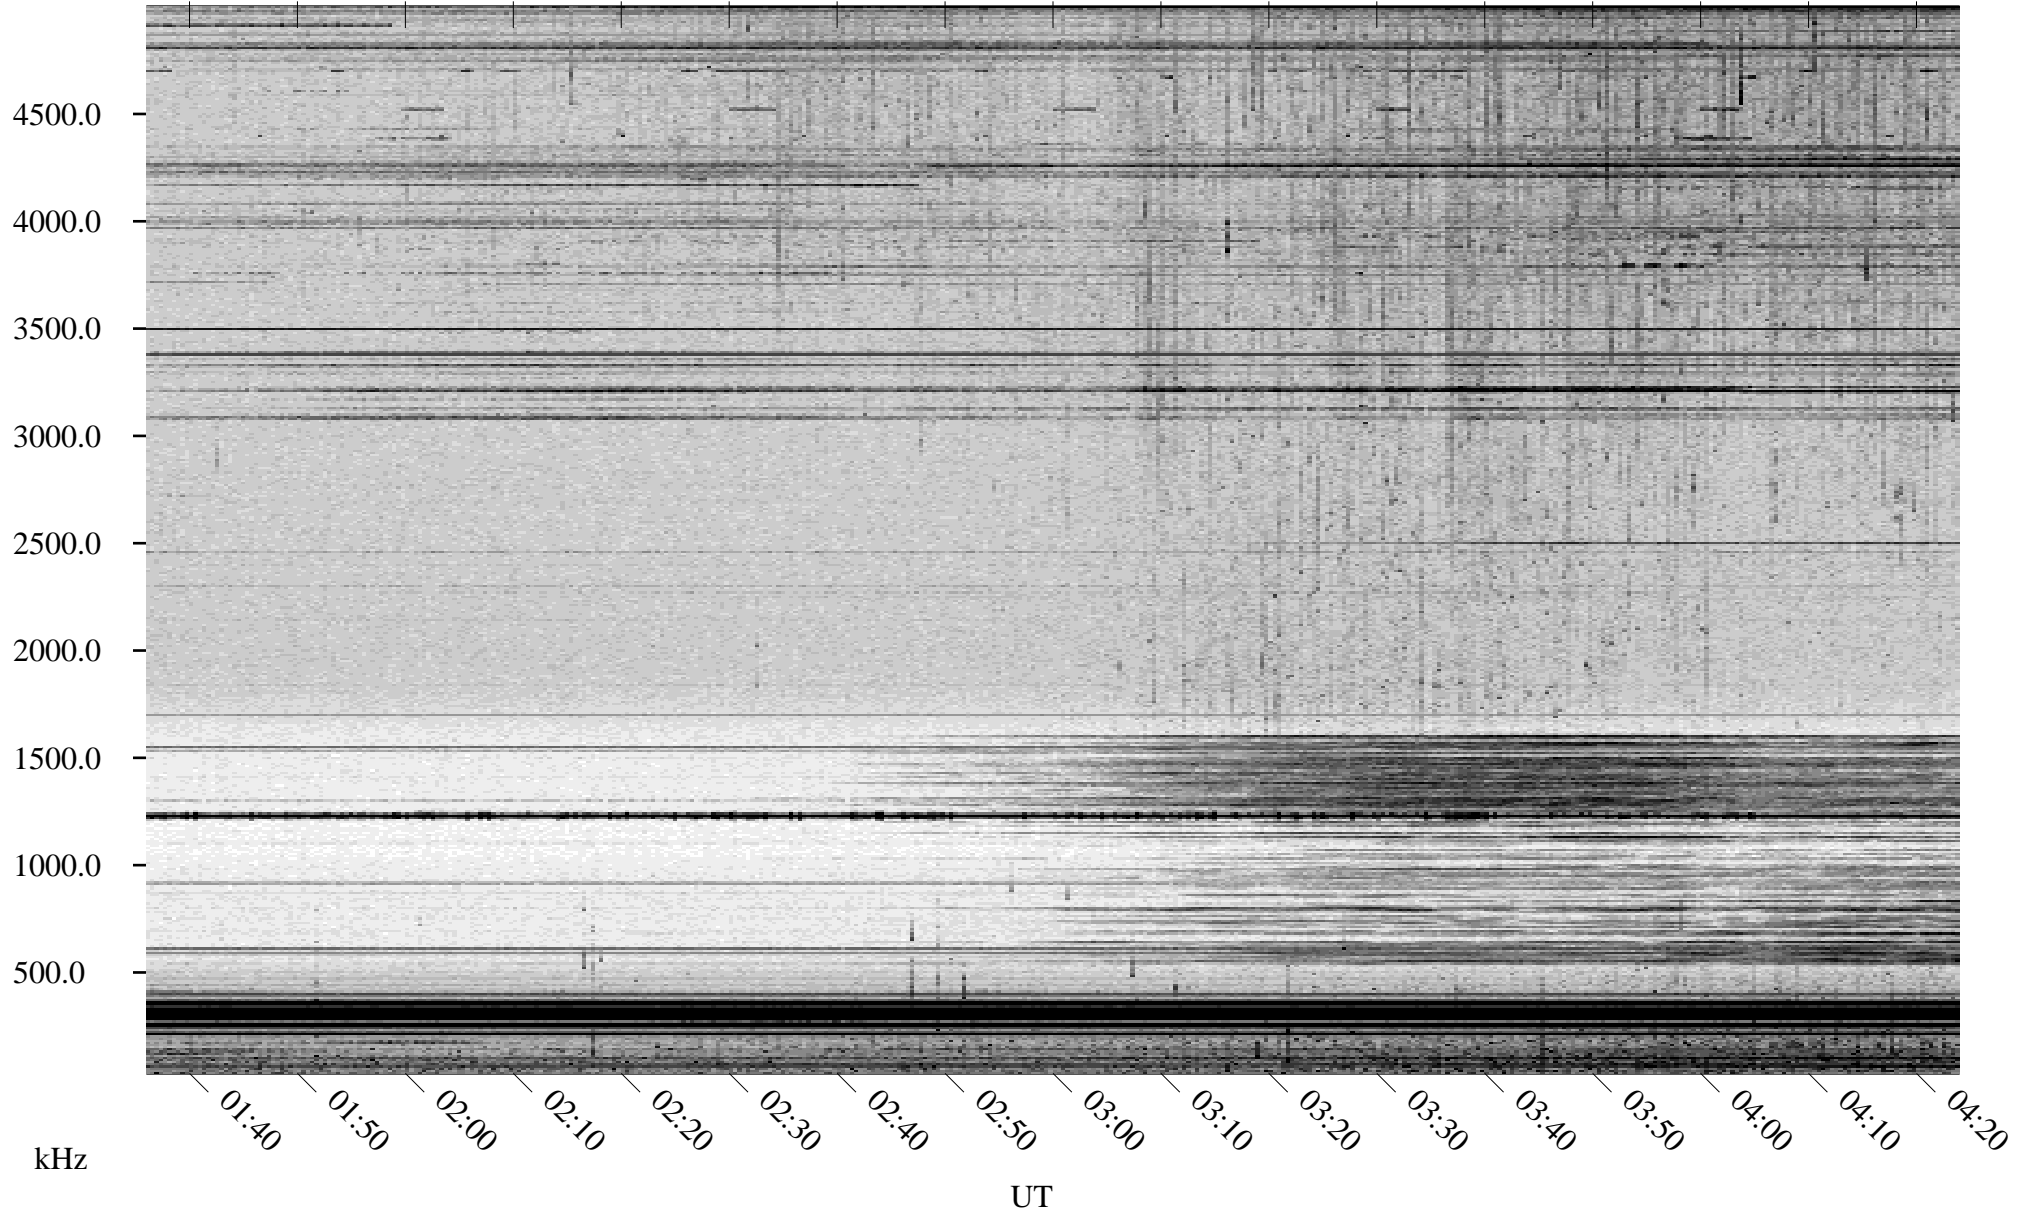

06/12/1998 Churchill, Manitoba

Linear Scale Black = 161 White = 15

ch98163l.r00m max_12

Page 1

06/12/1998 Churchill, Manitoba

Linear Scale Black = 161 White = 15

ch98163l.r00m max_12

Page 2

06/13/1998 Churchill, Manitoba

Linear Scale Black = 161 White = 15

ch98163l.r00m max_12

Page 3

06/13/1998 Churchill, Manitoba

Linear Scale Black = 161 White = 15

ch98163l.r00m max_12

Page 4

06/13/1998 Churchill, Manitoba

Linear Scale Black = 161 White = 15

ch98163l.r00m max_12

Page 5

06/13/1998 Churchill, Manitoba

Linear Scale Black = 161 White = 15

ch98163l.r00m max_12

Page 6

06/13/1998 Churchill, Manitoba

Linear Scale Black = 161 White = 15

ch98163l.r00m max_12

Page 7

06/13/1998 Churchill, Manitoba

Linear Scale Black = 161 White = 15

ch98163l.r00m max_12

Page 8