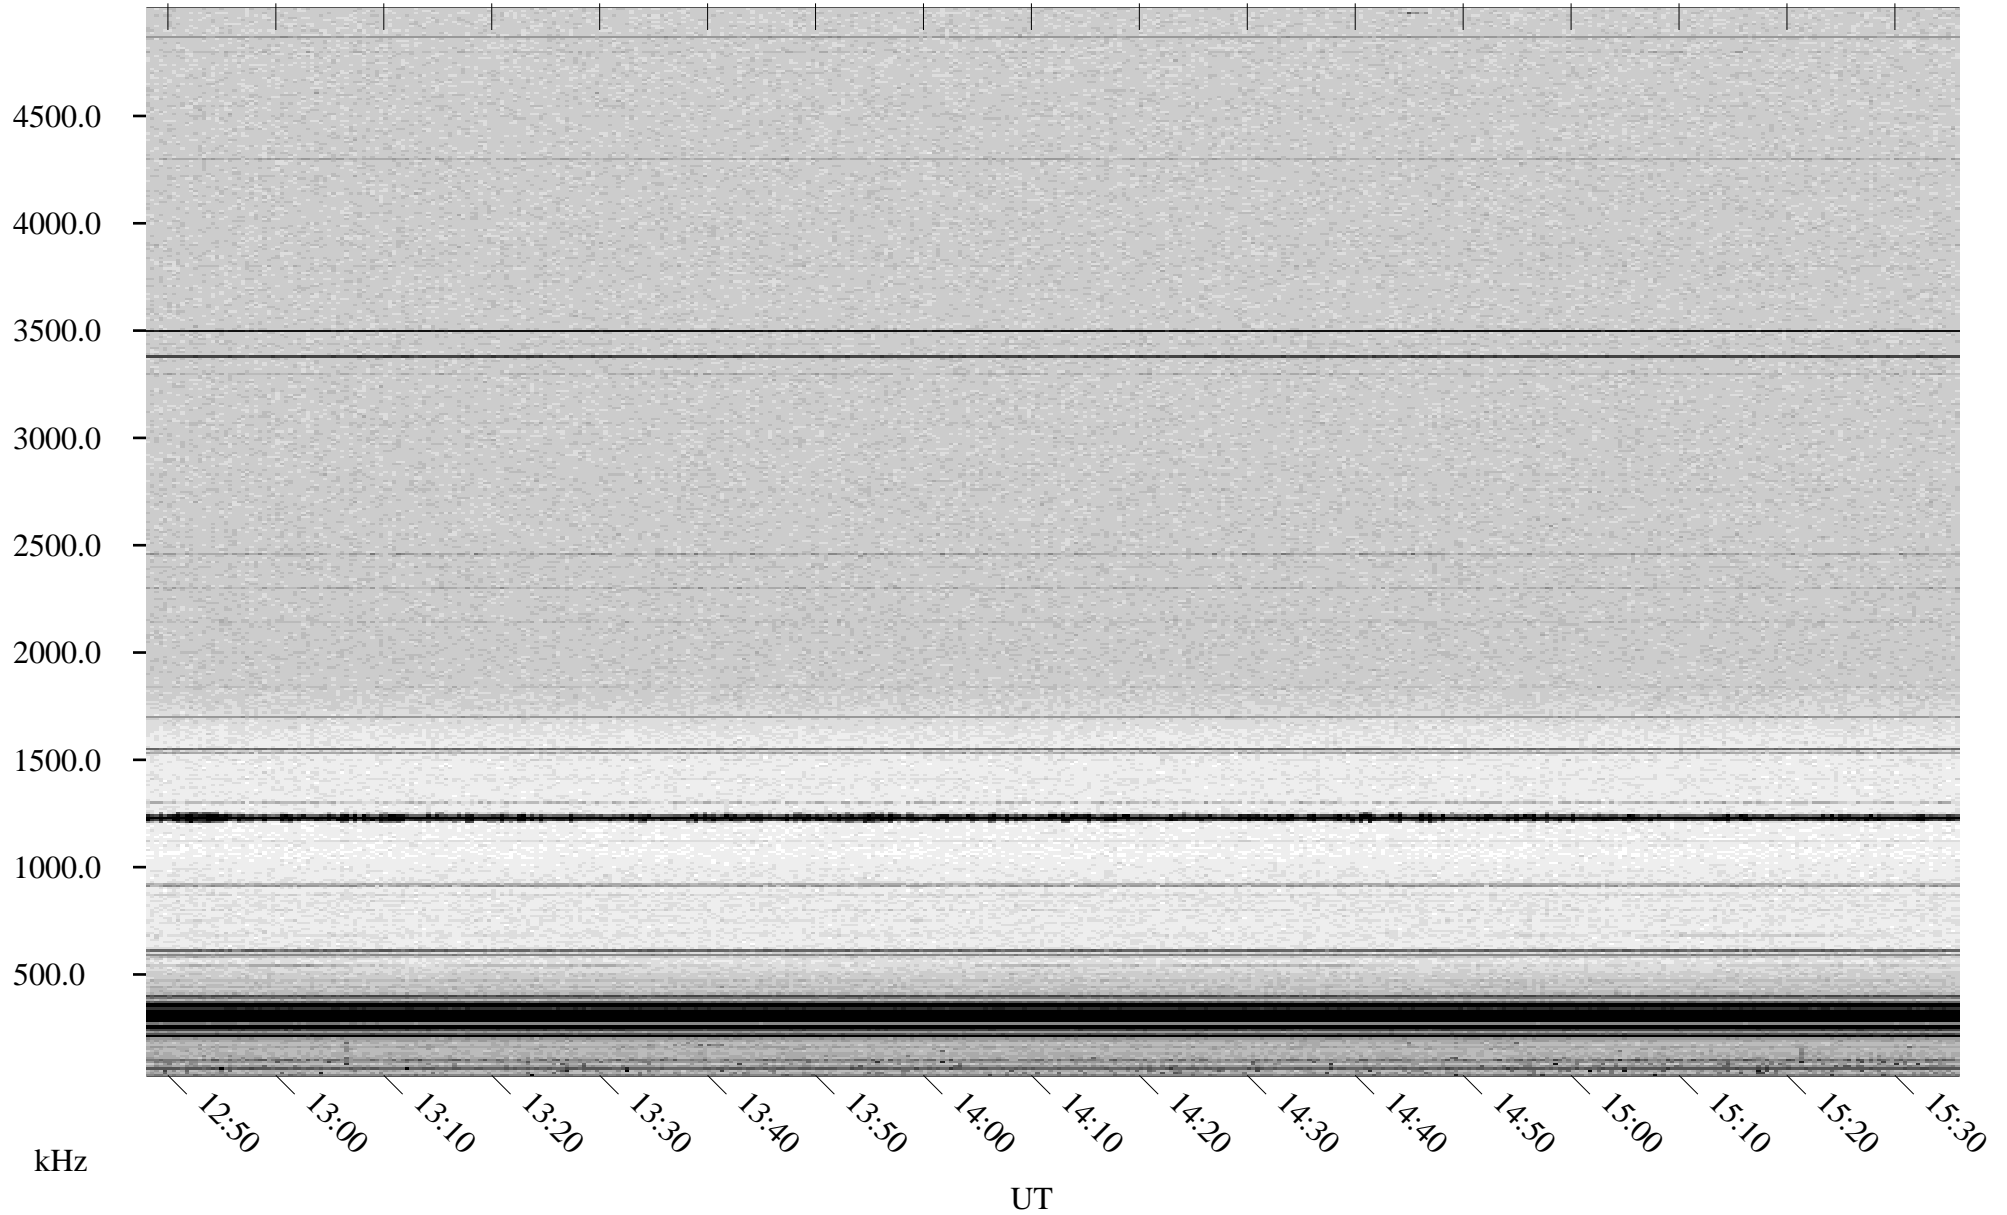

06/12/1998 Churchill, Manitoba

Linear Scale Black = 161 White = 15

ch98163l.r00m max_12

Page 1

06/12/1998 Churchill, Manitoba

Linear Scale Black = 161 White = 15

ch98163l.r00m max_12

Page 2

06/13/1998 Churchill, Manitoba

Linear Scale Black = 161 White = 15

ch98163l.r00m max_12

Page 3

06/13/1998 Churchill, Manitoba

Linear Scale Black = 161 White = 15

ch98163l.r00m max_12

Page 4

06/13/1998 Churchill, Manitoba

Linear Scale Black = 161 White = 15

ch98163l.r00m max_12

Page 5

06/13/1998 Churchill, Manitoba

Linear Scale Black = 161 White = 15

ch98163l.r00m max_12

Page 6

06/13/1998 Churchill, Manitoba

Linear Scale Black = 161 White = 15

ch98163l.r00m max_12

Page 7

06/13/1998 Churchill, Manitoba

Linear Scale Black = 161 White = 15

ch98163l.r00m max_12

Page 8