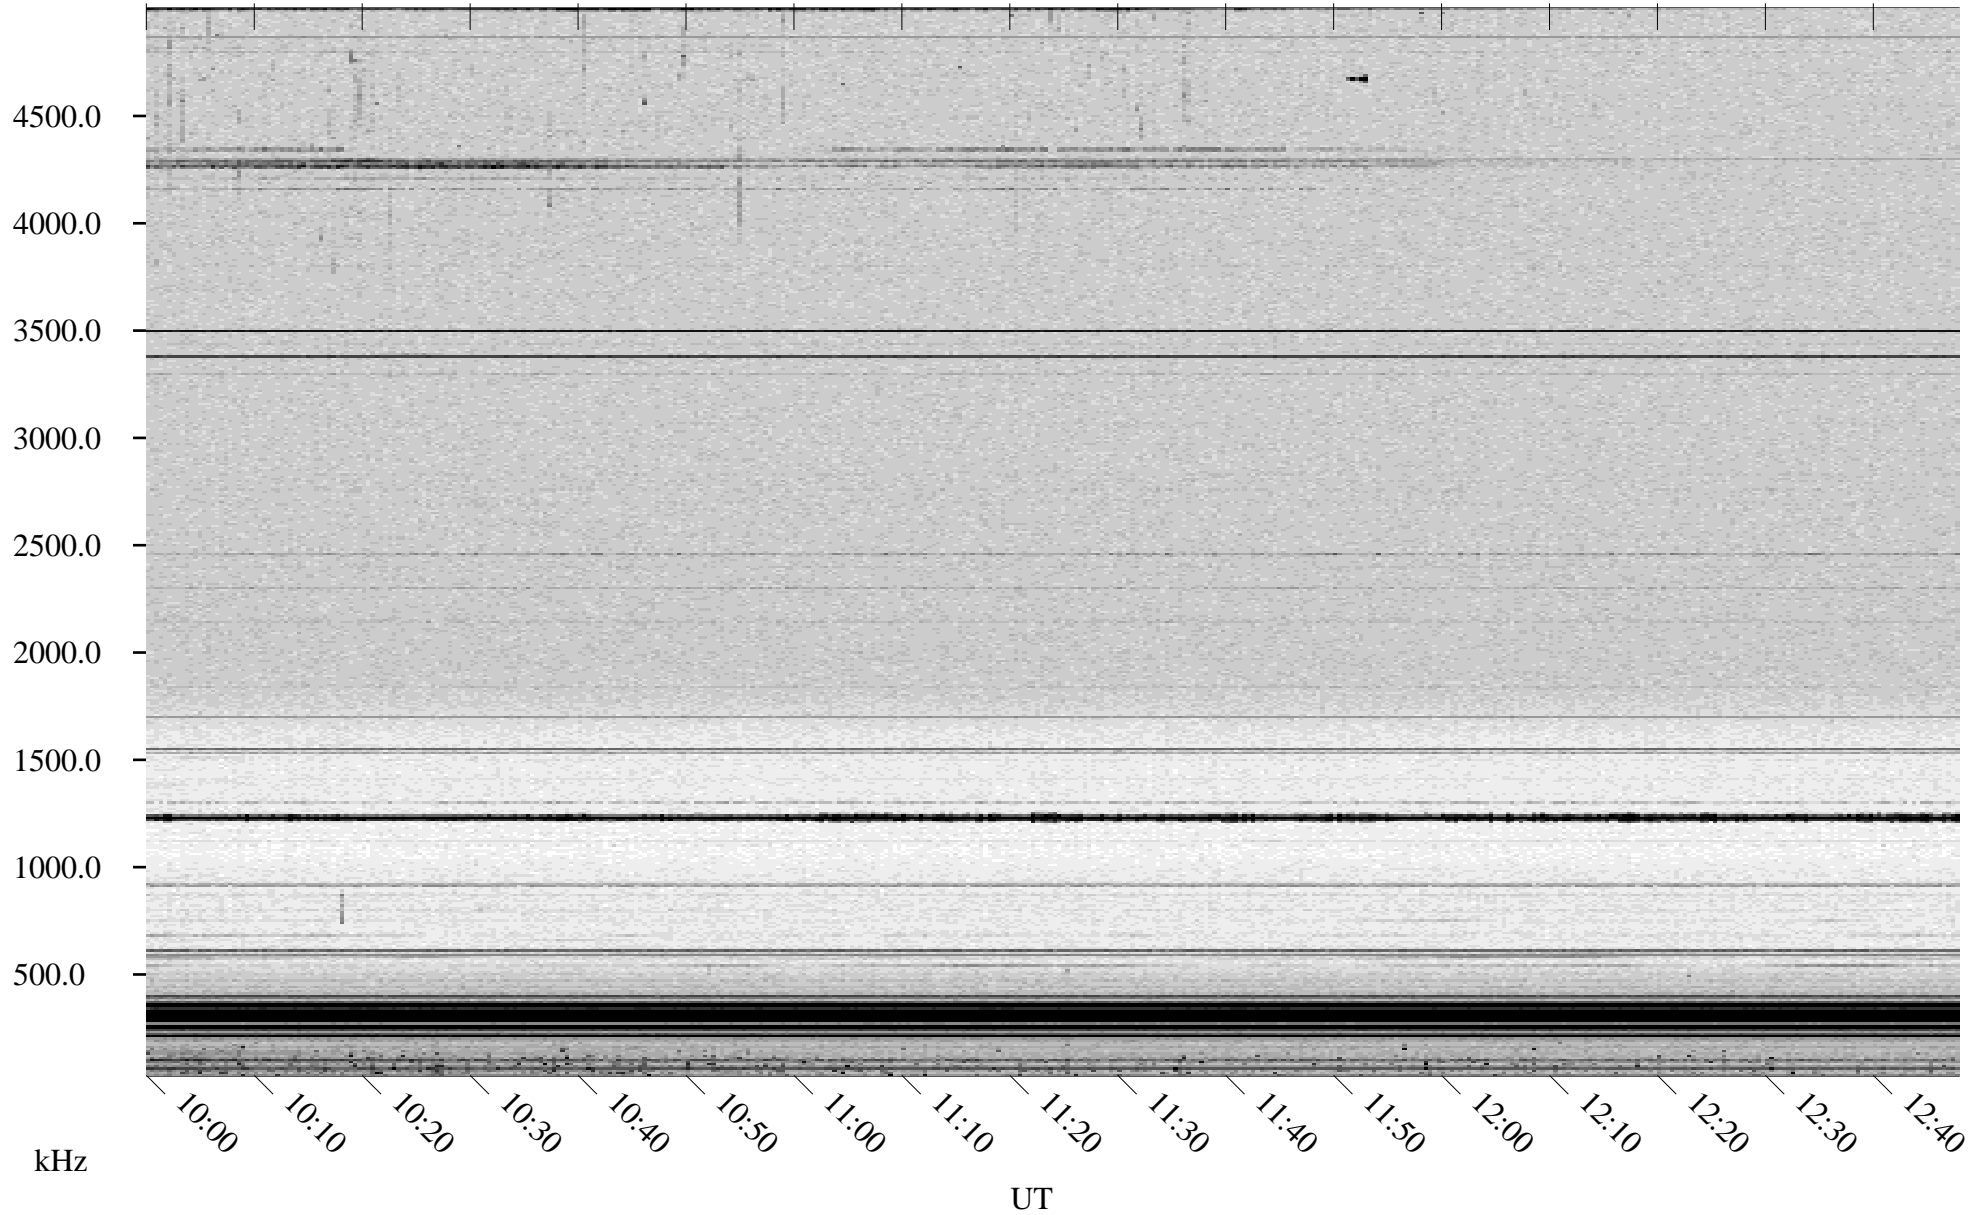

06/12/1998 Churchill, Manitoba

Linear Scale Black = 161 White = 15

ch98163l.r00m max_12

Page 1

06/12/1998 Churchill, Manitoba

Linear Scale Black = 161 White = 15

ch98163l.r00m max_12

Page 2

06/13/1998 Churchill, Manitoba

Linear Scale Black = 161 White = 15

ch98163l.r00m max_12

Page 3

06/13/1998 Churchill, Manitoba

Linear Scale Black = 161 White = 15

ch98163l.r00m max_12

Page 4

06/13/1998 Churchill, Manitoba

Linear Scale Black = 161 White = 15

ch98163l.r00m max_12

Page 5

06/13/1998 Churchill, Manitoba

Linear Scale Black = 161 White = 15

ch98163l.r00m max_12

Page 6

06/13/1998 Churchill, Manitoba

Linear Scale Black = 161 White = 15

ch98163l.r00m max_12

Page 7

06/13/1998 Churchill, Manitoba

Linear Scale Black = 161 White = 15

ch98163l.r00m max_12

Page 8