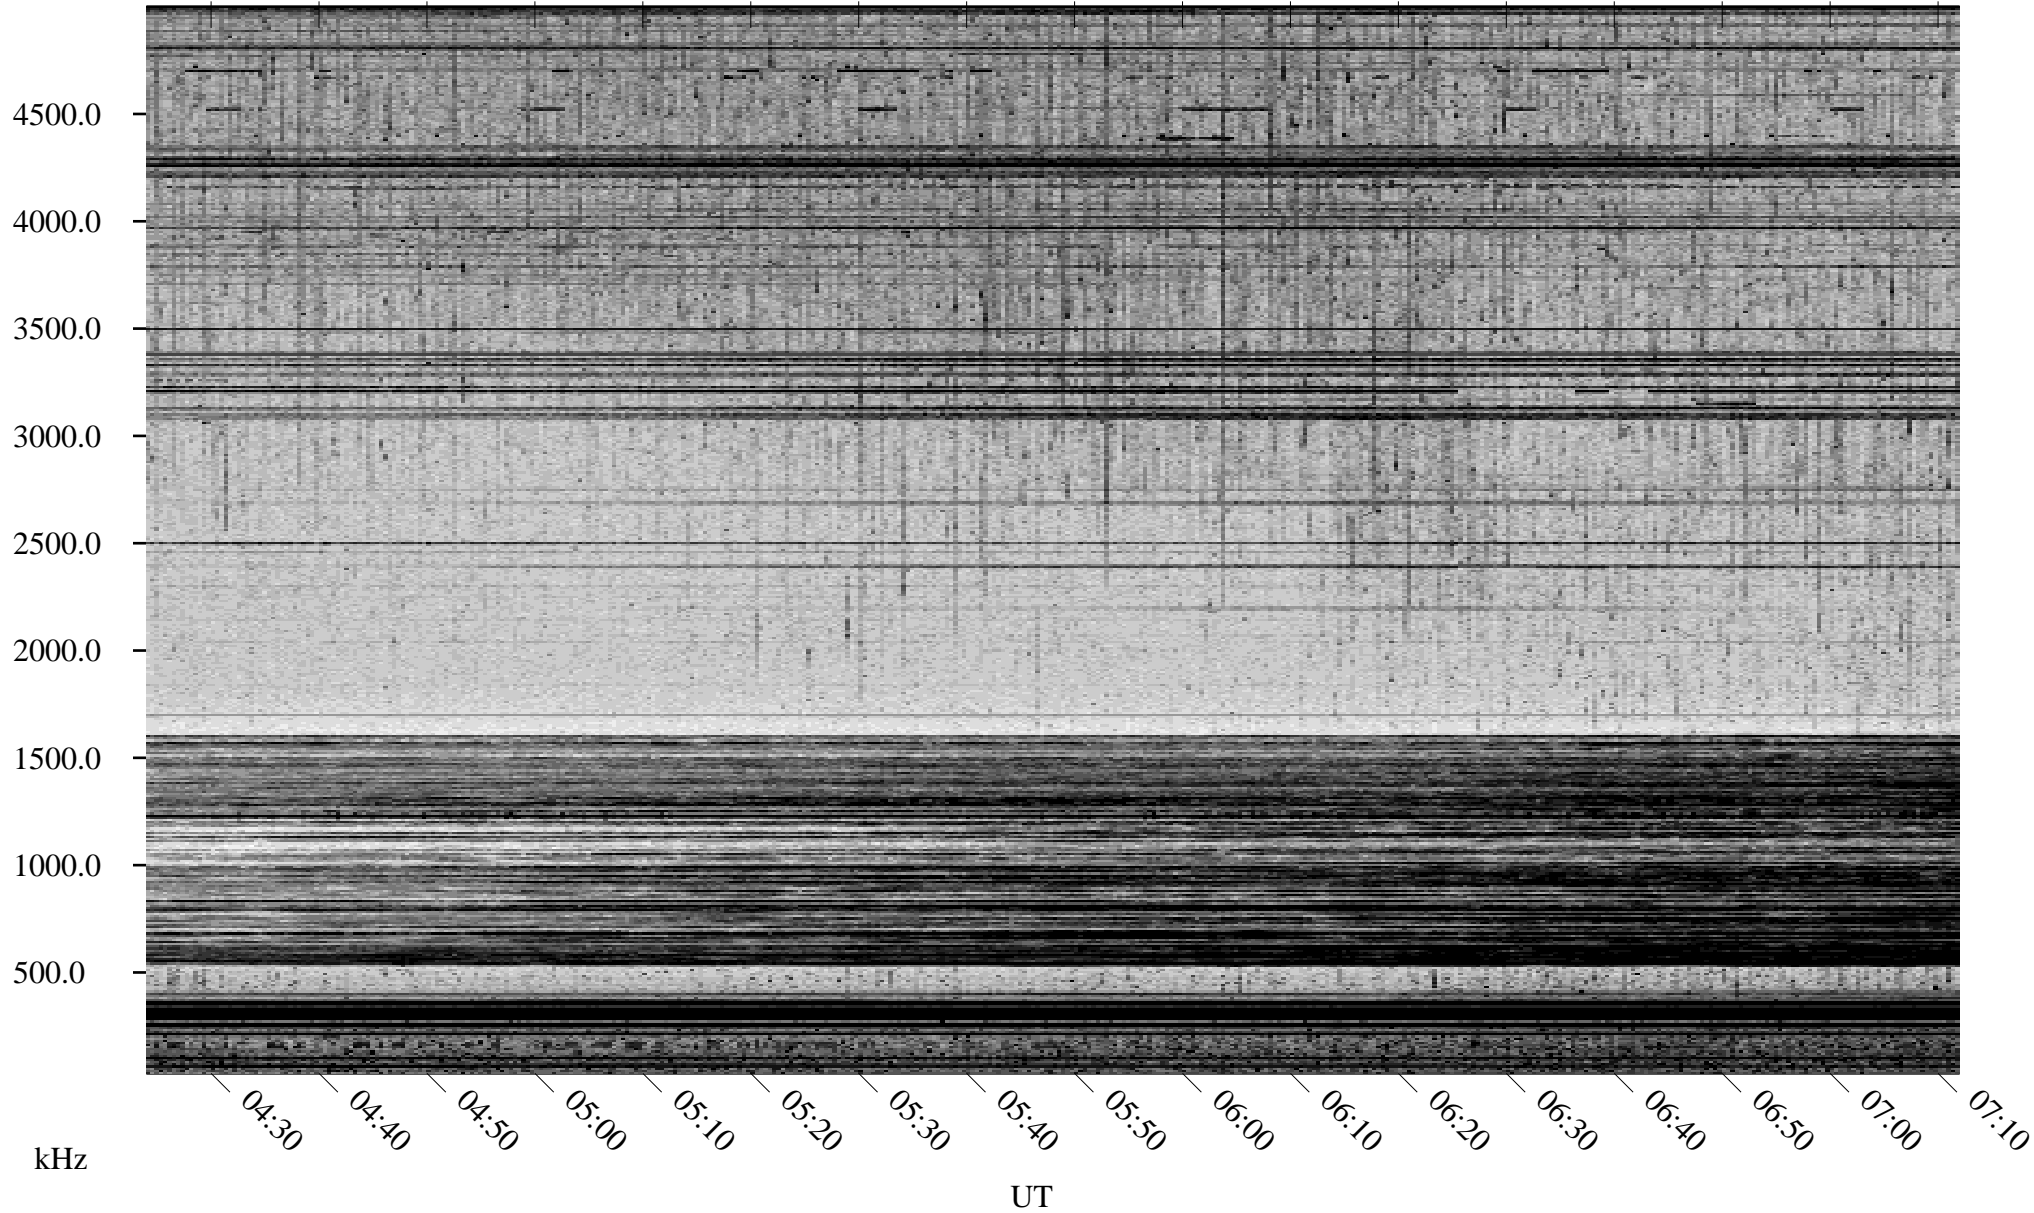

06/12/1998 Churchill, Manitoba

Linear Scale Black = 161 White = 15

ch98163l.r00m max_12

Page 1

06/12/1998 Churchill, Manitoba

Linear Scale Black = 161 White = 15

ch98163l.r00m max_12

Page 2

06/13/1998 Churchill, Manitoba

Linear Scale Black = 161 White = 15

ch98163l.r00m max_12

Page 3

06/13/1998 Churchill, Manitoba

Linear Scale Black = 161 White = 15

ch98163l.r00m max_12

Page 4

06/13/1998 Churchill, Manitoba

Linear Scale Black = 161 White = 15

ch98163l.r00m max_12

Page 5

06/13/1998 Churchill, Manitoba

Linear Scale Black = 161 White = 15

ch98163l.r00m max_12

Page 6

06/13/1998 Churchill, Manitoba

Linear Scale Black = 161 White = 15

ch98163l.r00m max_12

Page 7

06/13/1998 Churchill, Manitoba

Linear Scale Black = 161 White = 15

ch98163l.r00m max_12

Page 8