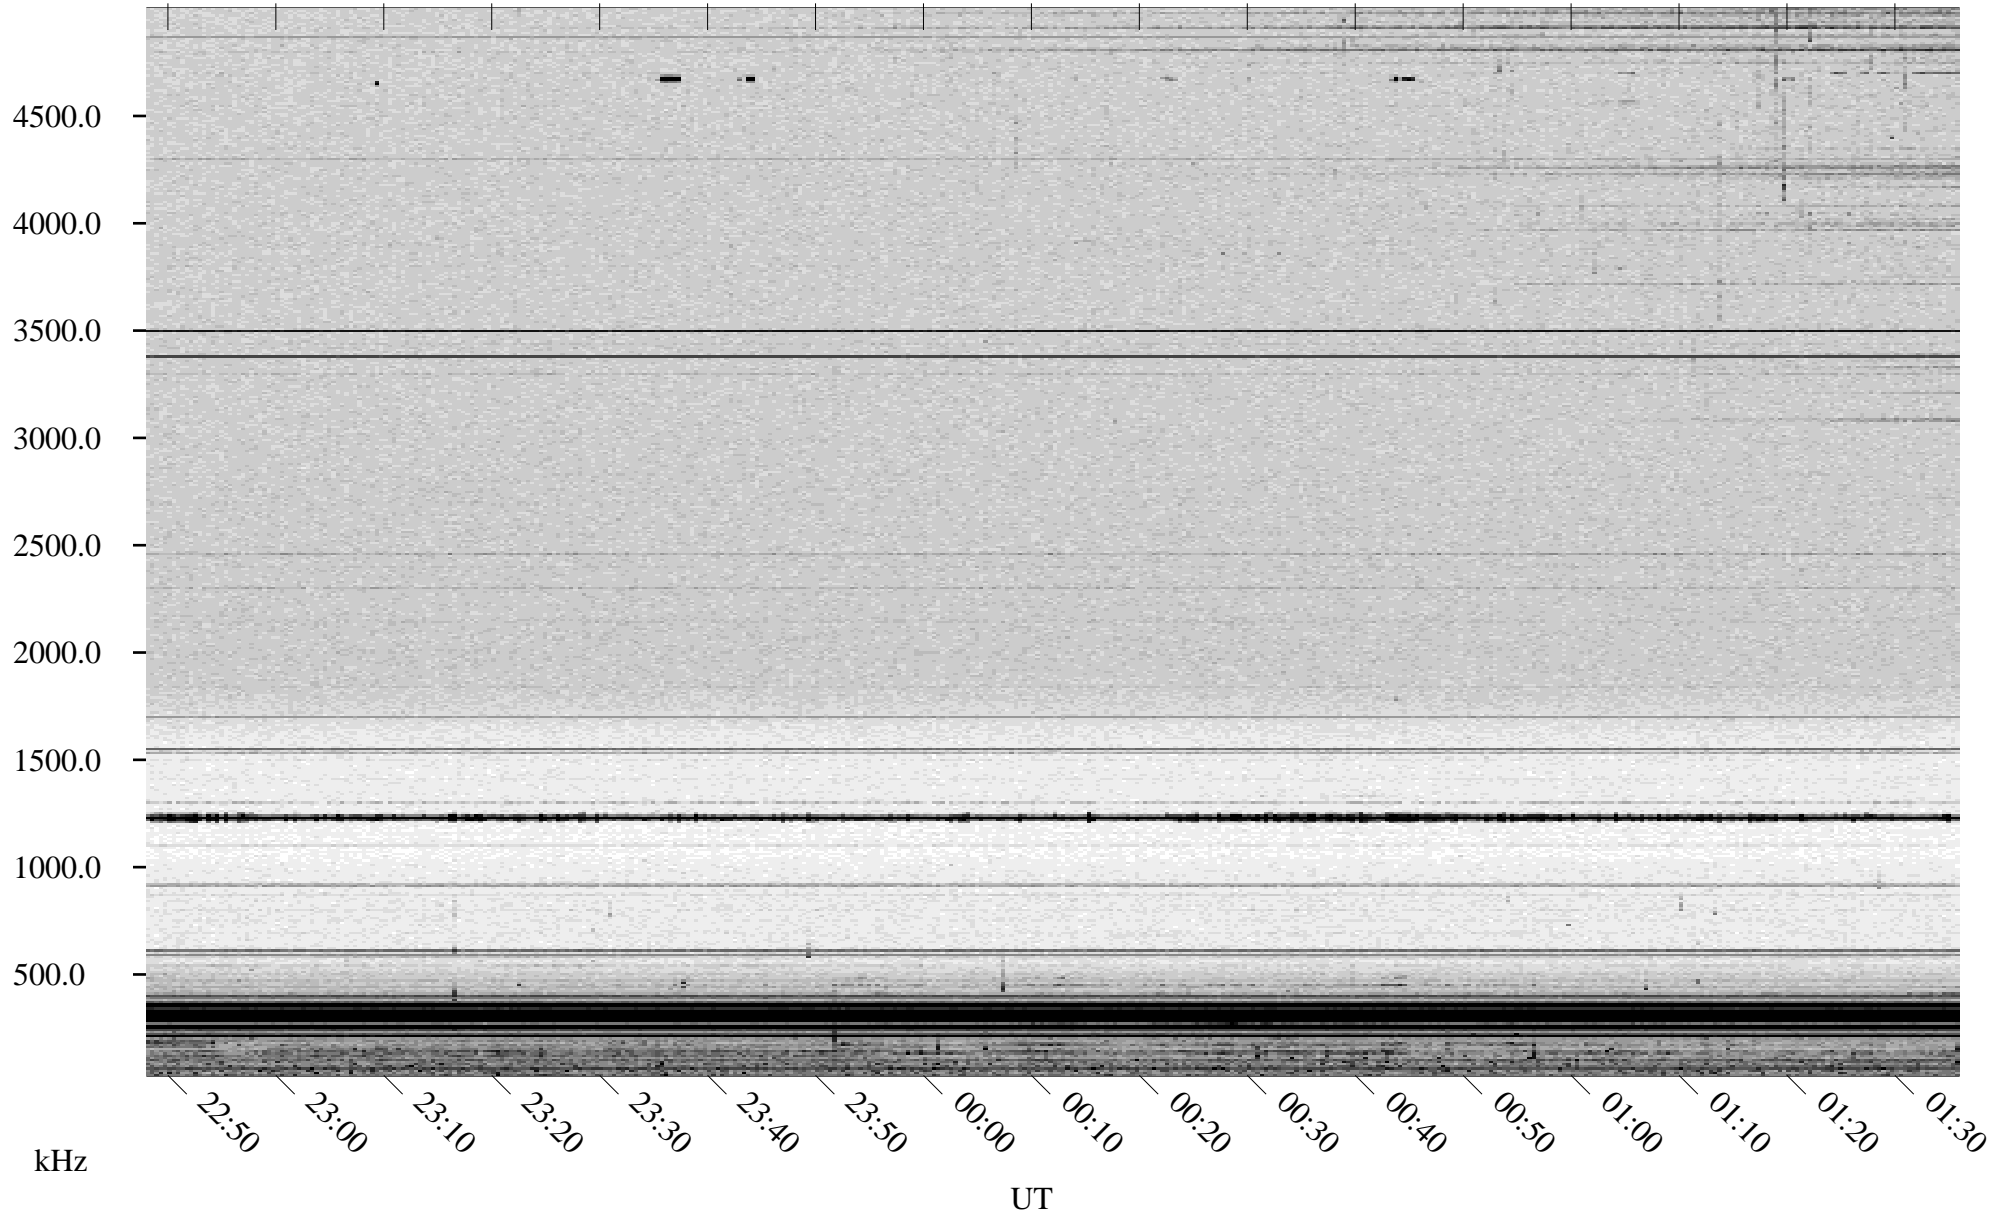

06/12/1998 Churchill, Manitoba

Linear Scale Black = 161 White = 15

ch98163l.r00m max_12

Page 1

06/12/1998 Churchill, Manitoba

Linear Scale Black = 161 White = 15

ch98163l.r00m max_12

Page 2

06/13/1998 Churchill, Manitoba

Linear Scale Black = 161 White = 15

ch98163l.r00m max_12

Page 3

06/13/1998 Churchill, Manitoba

Linear Scale Black = 161 White = 15

ch98163l.r00m max_12

Page 4

06/13/1998 Churchill, Manitoba

Linear Scale Black = 161 White = 15

ch98163l.r00m max_12

Page 5

06/13/1998 Churchill, Manitoba

Linear Scale Black = 161 White = 15

ch98163l.r00m max_12

Page 6

06/13/1998 Churchill, Manitoba

Linear Scale Black = 161 White = 15

ch98163l.r00m max_12

Page 7

06/13/1998 Churchill, Manitoba

Linear Scale Black = 161 White = 15

ch98163l.r00m max_12

Page 8